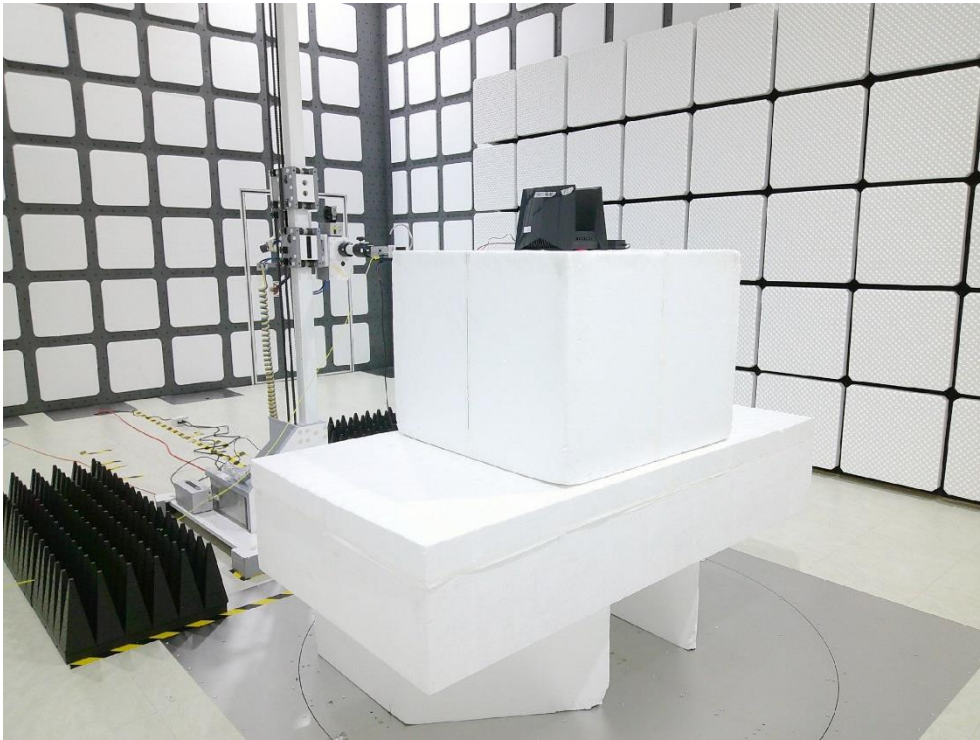

RF Test Photograph

Description: Front View of Conducted Emission Test Setup

Description: Back View of Conducted Emission Test Setup

Description: Radiated Emission Test Setup for below 1GHz

Description: Radiated Emission Test Setup for above 1GHz

Description: Radiated Emission Test Setup for 18GHz~40GHz

Description: Radiated Emission Test Setup for 9kHz~30MHz

Description: Conducted Emission Test Setup