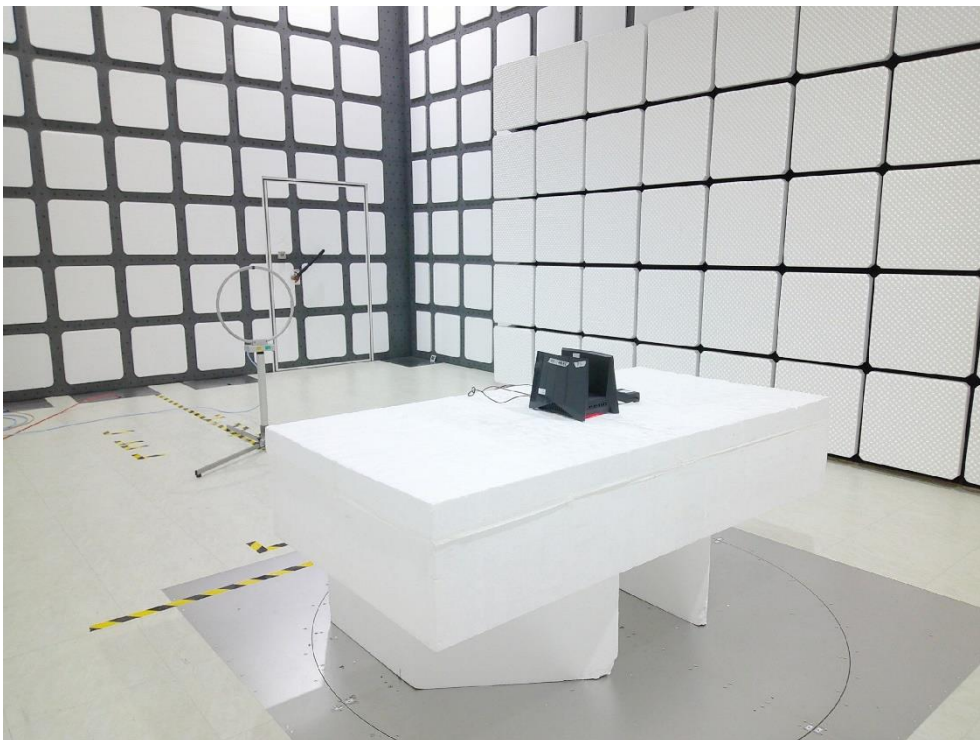

RF Test Photograph

Description: Front View of Conducted Emission Test Setup

Description: Back View of Conducted Emission Test Setup

Description: Radiated Emission Test Setup for below 1GHz

Description: Radiated Emission Test Setup for above 1GHz

Description: Radiated Emission Test Setup for 18GHz~40GHz

Description: Radiated Emission Test Setup for 9kHz~30MHz

Description: Conducted Emission Test Setup