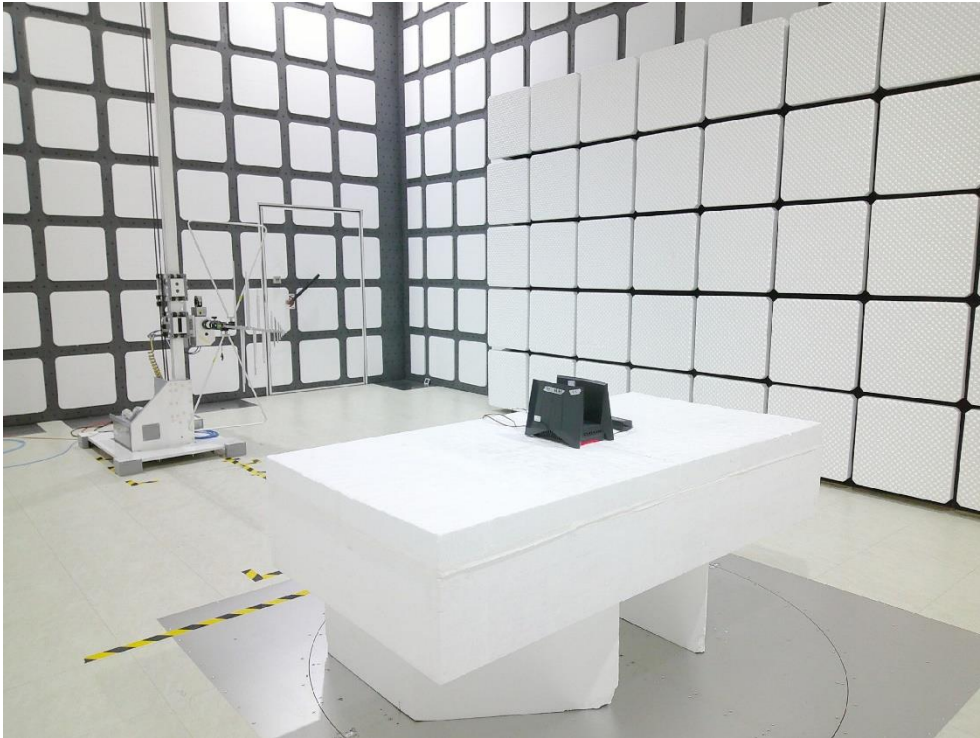

RF Test Photograph

Description: Front View of Conducted Emission Test Setup

Description: Back View of Conducted Emission Test Setup

Description: Radiated Emission Test Setup for below 1GHz

Description: Radiated Emission Test Setup for above 1GHz

Description: Radiated Emission Test Setup for 18GHz~40GHz

Description: Radiated Emission Test Setup for 9kHz~30MHz

Description: Conducted Emission Test Setup