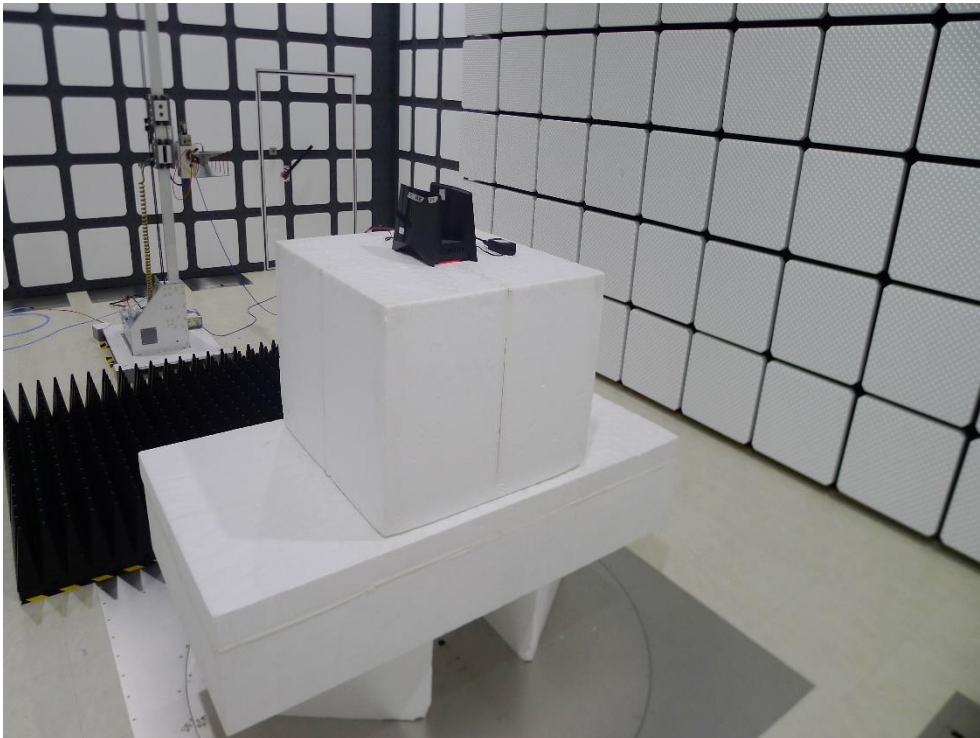

RF Test Photograph

Description: Front View of Conducted Emission Test Setup

Description: Back View of Conducted Emission Test Setup

Description: Radiated Emission Test Setup for below 1GHz

Description: Radiated Emission Test Setup for above 1GHz

Description: Radiated Emission Test Setup for 18GHz~40GHz

Description: Radiated Emission Test Setup for 9kHz~30MHz

Description: Conducted Emission Test Setup