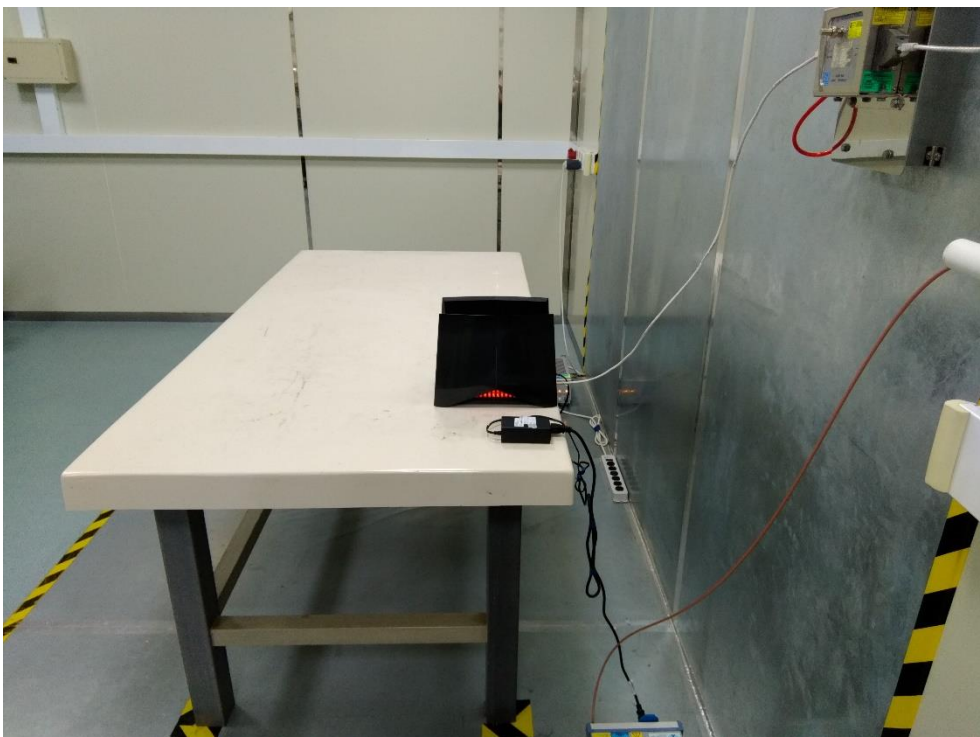

RF Test Photograph

Description: Front View of Conducted Emission Test Setup

Description: Back View of Conducted Emission Test Setup

Description: Radiated Emission Test Setup for below 1GHz

Description: Radiated Emission Test Setup for above 1GHz

Description: Radiated Emission Test Setup for 18GHz~40GHz

Description: Radiated Emission Test Setup for 9kHz~30MHz

Description: Conducted Emission Test Setup