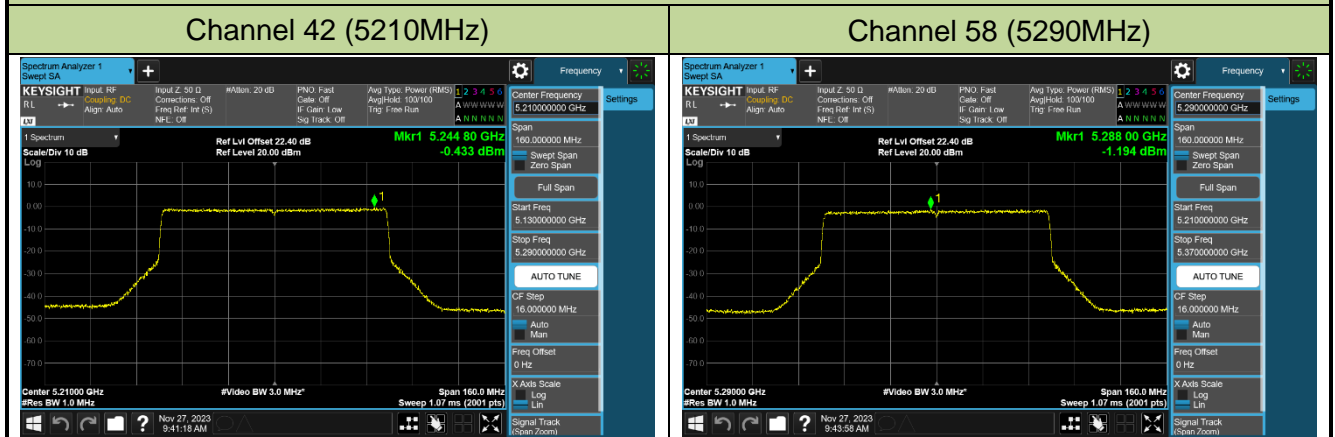

802.11ax-HE40 Power Spectral Density - Ant 2

Channel 38 (5190MHz)

Channel 46 (5230MHz)

Channel 54 (5270MHz)

Channel 62 (5310MHz)

Channel 102 (5510MHz)

Channel 110 (5550MHz)

Channel 134 (5670MHz)

Channel 142 (5710MHz)

802.11ax-HE80 Power Spectral Density - Ant 2

802.11ax-HE160 Power Spectral Density - Ant 2

Channel 50 (5250MHz)

Channel 114 (5570MHz)

802.11be-EHT20 Power Spectral Density - Ant 2

Channel 36 (5180MHz)