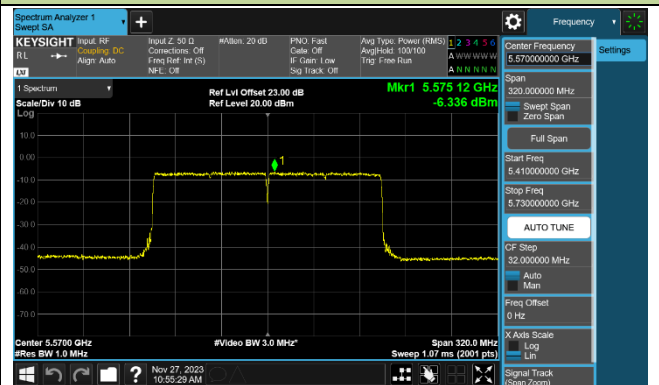

802.11be-EHT80 Power Spectral Density - Ant 0

Channel 42 (5210MHz)

Channel 58 (5290MHz)

Channel 106 (5530MHz)

Channel 122 (5610MHz)

Channel 138 (5690MHz)

Channel 155 (5775MHz)

802.11be-EHT160 Power Spectral Density - Ant 2

Channel 50 (5250MHz)

Channel 114 (5570MHz)

802.11a Power Spectral Density - Ant 3

Channel 36 (5180MHz)

Channel 44 (5220MHz)

Channel 48 (5240MHz)

Channel 52 (5260MHz)

Channel 60 (5300MHz)