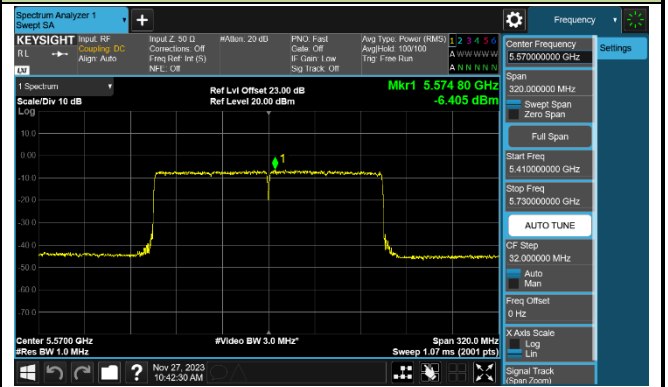

Channel 142 (5710MHz)

802.11ax-HE80 Power Spectral Density - Ant 2

802.11ax-HE160 Power Spectral Density - Ant 2

Channel 50 (5250MHz)

Channel 114 (5570MHz)

802.11be-EHT20 Power Spectral Density - Ant 2

Channel 36 (5180MHz)

Channel 44 (5220MHz)

Channel 48 (5240MHz)

Channel 52 (5260MHz)

Channel 60 (5300MHz)

Channel 64 (5320MHz)

Channel 100 (5500MHz)

Channel 116 (5580MHz)

802.11be-EHT40 Power Spectral Density - Ant 2