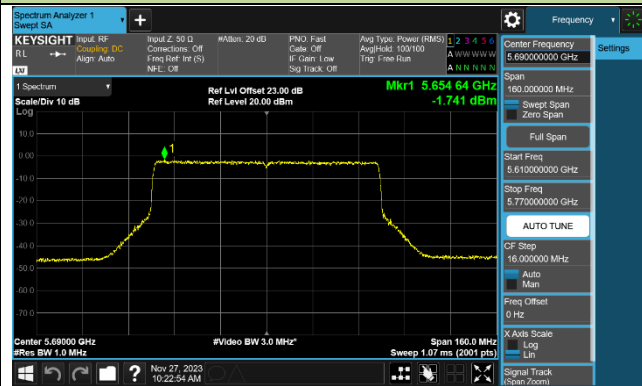

802.11be-EHT80 Power Spectral Density - Ant 0

Channel 42 (5210MHz)

Channel 58 (5290MHz)

Channel 106 (5530MHz)

Channel 122 (5610MHz)

Channel 138 (5690MHz)

Channel 155 (5775MHz)

802.11be-EHT160 Power Spectral Density - Ant 2

Channel 50 (5250MHz)

Channel 114 (5570MHz)

802.11a Power Spectral Density - Ant 3

Channel 36 (5180MHz)

Channel 44 (5220MHz)

Channel 48 (5240MHz)

Channel 52 (5260MHz)

Channel 60 (5300MHz)