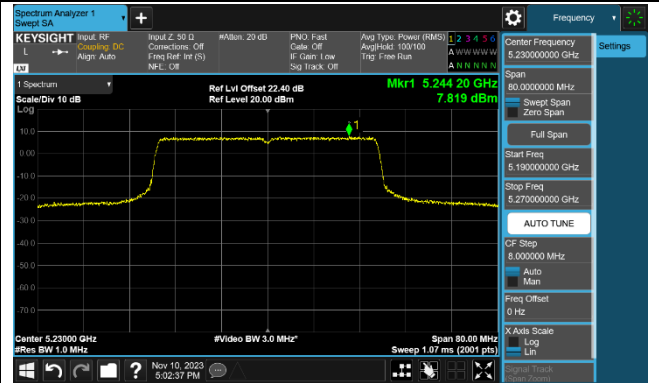

Channel 46 (5230MHz)