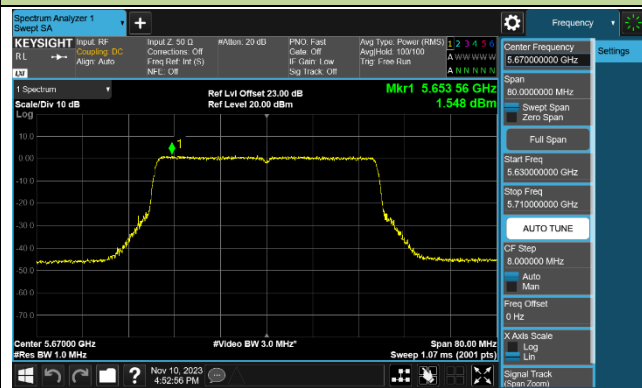

802.11ax-HE40 Power Spectral Density - Ant 2

Channel 38 (5190MHz)

Channel 46 (5230MHz)

Channel 54 (5270MHz)

Channel 62 (5310MHz)

Channel 102 (5510MHz)

Channel 110 (5550MHz)

Channel 134 (5670MHz)

Channel 142 (5710MHz)

802.11ax-HE80 Power Spectral Density - Ant 2

802.11ax-HE160 Power Spectral Density - Ant 2

Channel 50 (5250MHz)

Channel 114 (5570MHz)

802.11be-EHT20 Power Spectral Density - Ant 2

Channel 36 (5180MHz)