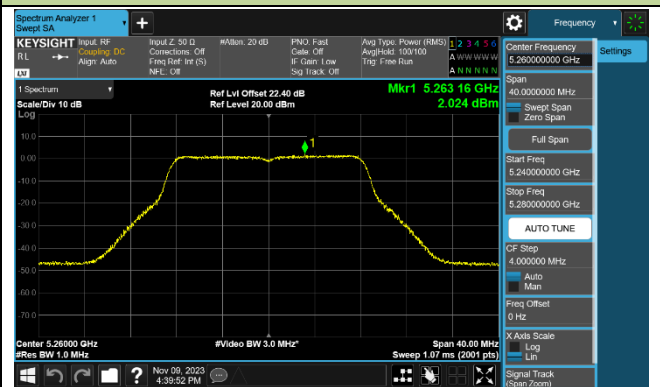

802.11be-EHT80 Power Spectral Density - Ant 0

Channel 42 (5210MHz)

Channel 58 (5290MHz)

Channel 106 (5530MHz)

Channel 122 (5610MHz)

Channel 138 (5690MHz)

Channel 155 (5775MHz)

802.11be-EHT160 Power Spectral Density - Ant 2

Channel 50 (5250MHz)

Channel 114 (5570MHz)

802.11a Power Spectral Density - Ant 3

Channel 36 (5180MHz)

Channel 44 (5220MHz)

Channel 48 (5240MHz)

Channel 52 (5260MHz)

Channel 60 (5300MHz)

Channel 64 (5320MHz)

Channel 100 (5500MHz)

Channel 116 (5580MHz)

802.11ac-VHT20 Power Spectral Density - Ant 3

Channel 36 (5180MHz)

Channel 44 (5220MHz)

Channel 48 (5240MHz)

Channel 52 (5260MHz)