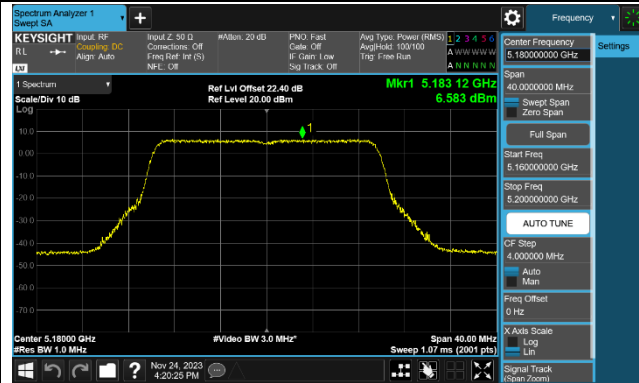

Channel 142 (5710MHz)

802.11ax-HE80 Power Spectral Density - Ant 2

802.11ax-HE160 Power Spectral Density - Ant 2

Channel 50 (5250MHz)

Channel 114 (5570MHz)

802.11be-EHT20 Power Spectral Density - Ant 2

Channel 36 (5180MHz)

Channel 44 (5220MHz)

Channel 48 (5240MHz)

Channel 52 (5260MHz)

Channel 60 (5300MHz)

Channel 64 (5320MHz)

Channel 100 (5500MHz)

Channel 116 (5580MHz)

802.11be-EHT40 Power Spectral Density - Ant 2