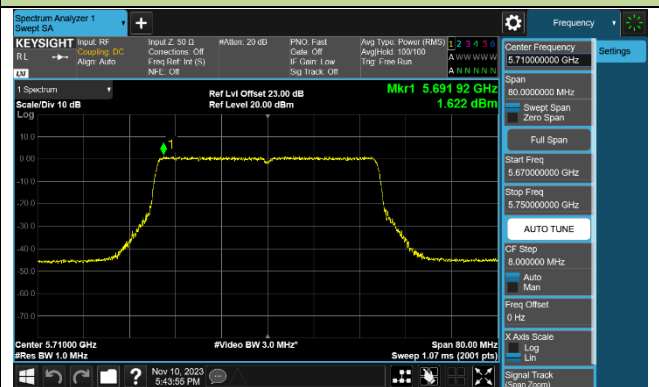

Channel 38 (5190MHz)

Channel 46 (5230MHz)

Channel 54 (5270MHz)

Channel 62 (5310MHz)

Channel 102 (5510MHz)

Channel 110 (5550MHz)

Channel 134 (5670MHz)

Channel 142 (5710MHz)

802.11be-EHT80 Power Spectral Density - Ant 0

Channel 42 (5210MHz)

Channel 58 (5290MHz)

Channel 106 (5530MHz)

Channel 122 (5610MHz)

Channel 138 (5690MHz)

Channel 155 (5775MHz)

802.11be-EHT160 Power Spectral Density - Ant 2