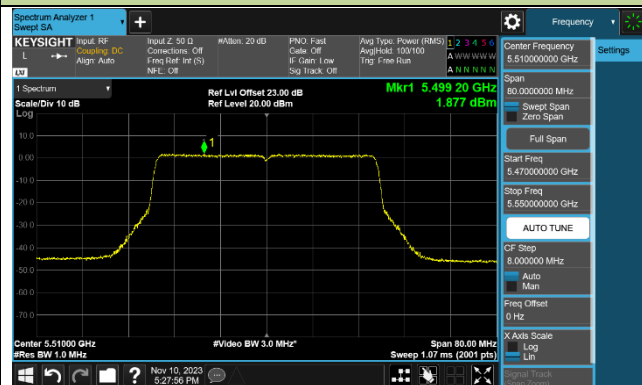

Channel 38 (5190MHz)

Channel 46 (5230MHz)

Channel 54 (5270MHz)

Channel 62 (5310MHz)

Channel 102 (5510MHz)

Channel 110 (5550MHz)

Channel 134 (5670MHz)

Channel 142 (5710MHz)

802.11be-EHT80 Power Spectral Density - Ant 0

Channel 42 (5210MHz)

Channel 58 (5290MHz)

Channel 106 (5530MHz)

Channel 122 (5610MHz)

Channel 138 (5690MHz)

Channel 155 (5775MHz)

802.11be-EHT160 Power Spectral Density - Ant 2