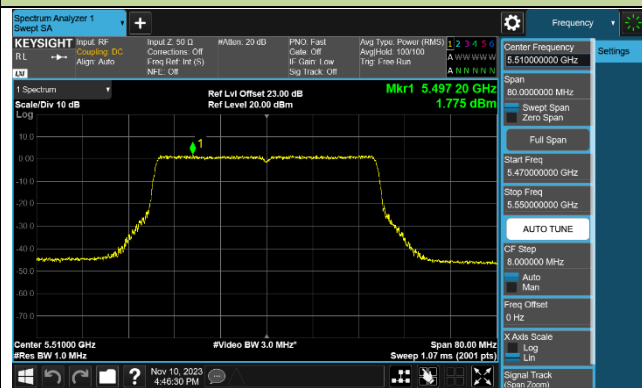

802.11ax-HE40 Power Spectral Density - Ant 2

Channel 38 (5190MHz)

Channel 46 (5230MHz)

Channel 54 (5270MHz)

Channel 62 (5310MHz)

Channel 102 (5510MHz)

Channel 110 (5550MHz)

Channel 134 (5670MHz)

Channel 142 (5710MHz)

802.11ax-HE80 Power Spectral Density - Ant 2

802.11ax-HE160 Power Spectral Density - Ant 2

Channel 50 (5250MHz)

Channel 114 (5570MHz)

802.11be-EHT20 Power Spectral Density - Ant 2

Channel 36 (5180MHz)