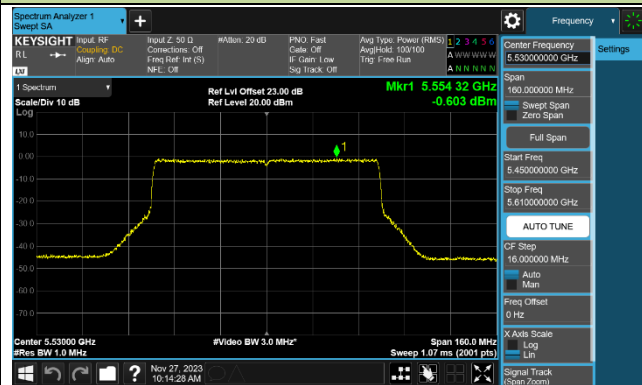

802.11be-EHT80 Power Spectral Density - Ant 0

Channel 42 (5210MHz)

Channel 58 (5290MHz)

Channel 106 (5530MHz)

Channel 122 (5610MHz)

Channel 138 (5690MHz)

Channel 155 (5775MHz)

802.11be-EHT160 Power Spectral Density - Ant 2

Channel 50 (5250MHz)

Channel 114 (5570MHz)

802.11a Power Spectral Density - Ant 3

Channel 36 (5180MHz)

Channel 44 (5220MHz)

Channel 48 (5240MHz)

Channel 52 (5260MHz)

Channel 60 (5300MHz)