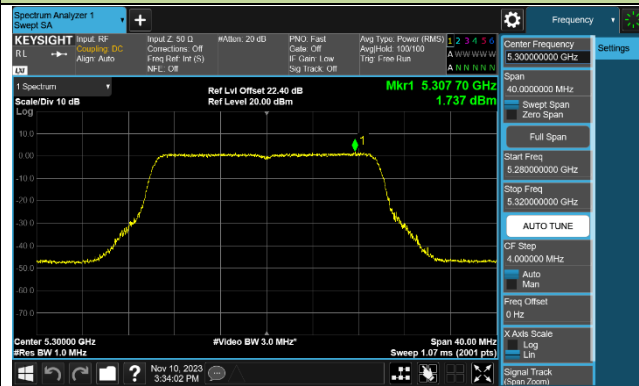

Channel 44 (5220MHz)

Channel 48 (5240MHz)

Channel 52 (5260MHz)

Channel 60 (5300MHz)

Channel 64 (5320MHz)

Channel 100 (5500MHz)

Channel 116 (5580MHz)

802.11be-EHT40 Power Spectral Density - Ant 2