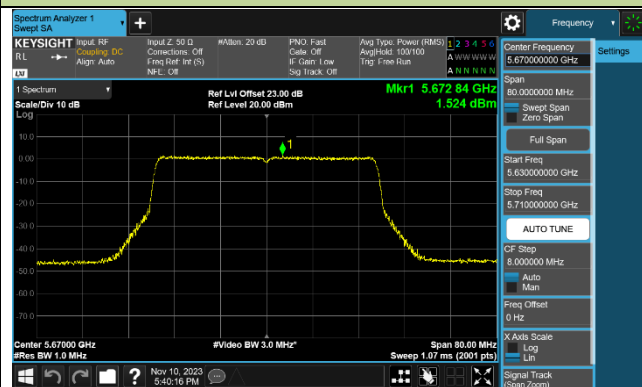

Channel 38 (5190MHz)

Channel 46 (5230MHz)

Channel 54 (5270MHz)

Channel 62 (5310MHz)

Channel 102 (5510MHz)

Channel 110 (5550MHz)

Channel 134 (5670MHz)

Channel 142 (5710MHz)

802.11be-EHT80 Power Spectral Density - Ant 0

Channel 42 (5210MHz)

Channel 58 (5290MHz)

Channel 106 (5530MHz)

Channel 122 (5610MHz)

Channel 138 (5690MHz)

Channel 155 (5775MHz)

802.11be-EHT160 Power Spectral Density - Ant 2