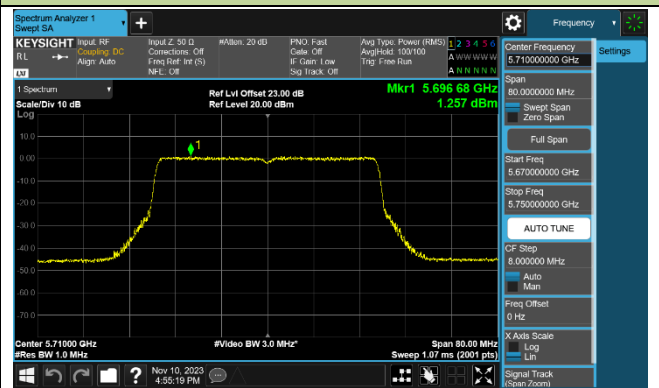

802.11ax-HE40 Power Spectral Density - Ant 2

Channel 38 (5190MHz)

Channel 46 (5230MHz)

Channel 54 (5270MHz)

Channel 62 (5310MHz)

Channel 102 (5510MHz)

Channel 110 (5550MHz)

Channel 134 (5670MHz)

Channel 142 (5710MHz)

802.11ax-HE80 Power Spectral Density - Ant 2

802.11ax-HE160 Power Spectral Density - Ant 2

Channel 50 (5250MHz)

Channel 114 (5570MHz)

802.11be-EHT20 Power Spectral Density - Ant 2

Channel 36 (5180MHz)