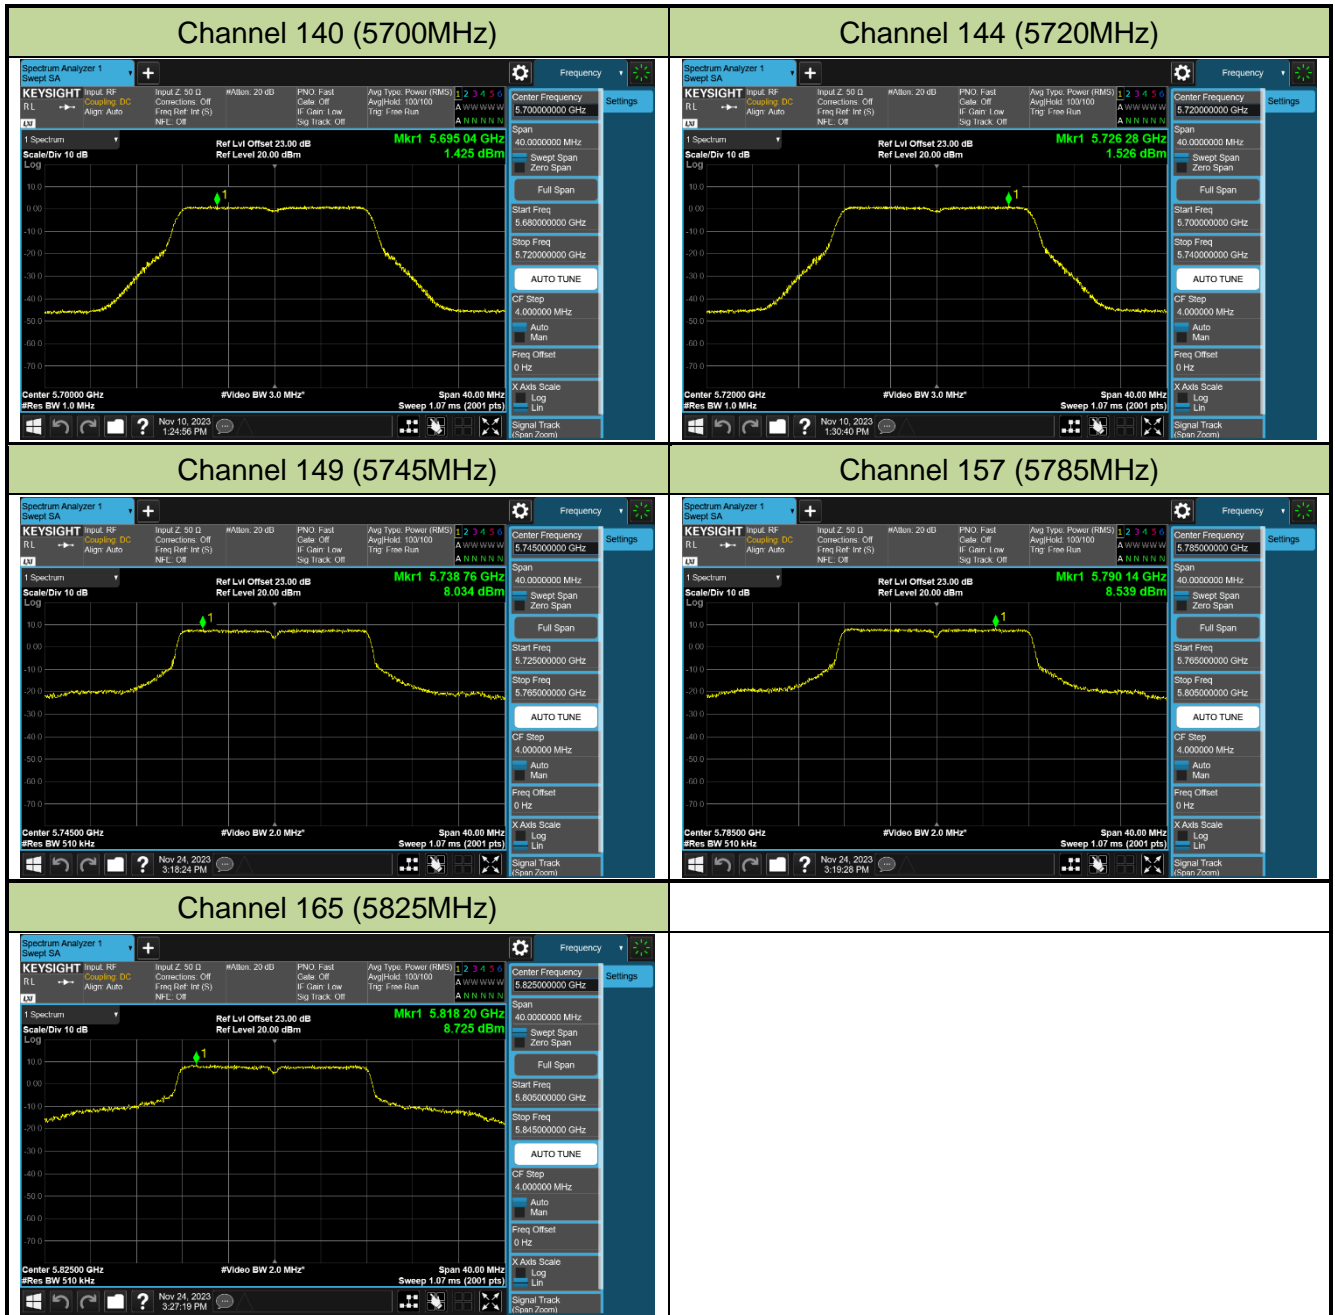

Channel 50 (5250MHz)

Channel 114 (5570MHz)

802.11a Power Spectral Density - Ant 3

Channel 36 (5180MHz)

Channel 44 (5220MHz)

Channel 48 (5240MHz)

Channel 52 (5260MHz)

Channel 60 (5300MHz)

Channel 64 (5320MHz)

Channel 100 (5500MHz)

Channel 116 (5580MHz)

802.11ac-VHT20 Power Spectral Density - Ant 3

Channel 36 (5180MHz)

Channel 44 (5220MHz)

Channel 48 (5240MHz)

Channel 52 (5260MHz)

Channel 60 (5300MHz)

Channel 64 (5320MHz)

Channel 100 (5500MHz)

Channel 116 (5580MHz)