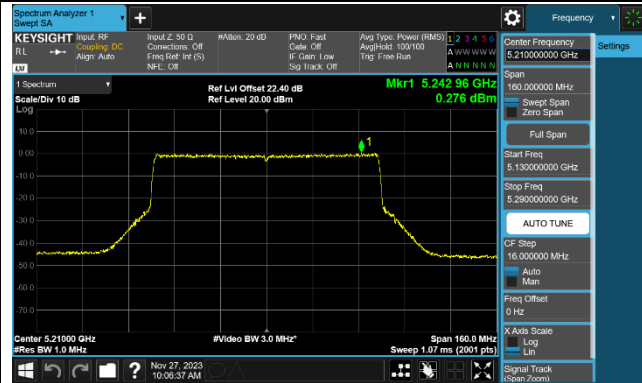

Channel 38 (5190MHz)

Channel 46 (5230MHz)

Channel 54 (5270MHz)

Channel 62 (5310MHz)

Channel 102 (5510MHz)

Channel 110 (5550MHz)

Channel 134 (5670MHz)

Channel 142 (5710MHz)

802.11be-EHT80 Power Spectral Density - Ant 0

Channel 42 (5210MHz)

Channel 58 (5290MHz)

Channel 106 (5530MHz)

Channel 122 (5610MHz)

Channel 138 (5690MHz)

Channel 155 (5775MHz)

802.11be-EHT160 Power Spectral Density - Ant 2