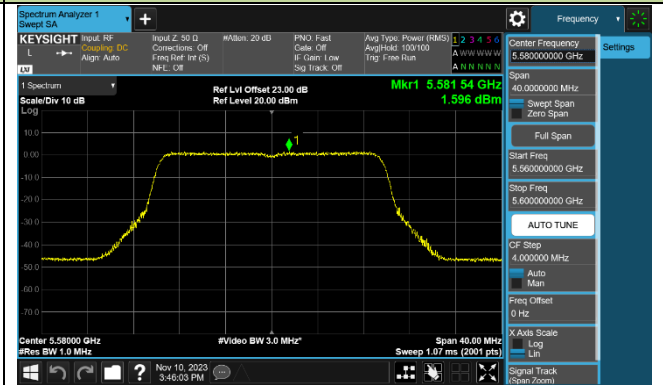

Channel 44 (5220MHz)

Channel 48 (5240MHz)

Channel 52 (5260MHz)

Channel 60 (5300MHz)

Channel 64 (5320MHz)

Channel 100 (5500MHz)

Channel 116 (5580MHz)

802.11be-EHT40 Power Spectral Density - Ant 2

Channel 38 (5190MHz)

Channel 46 (5230MHz)

Channel 54 (5270MHz)

Channel 62 (5310MHz)

Channel 102 (5510MHz)

Channel 110 (5550MHz)

Channel 134 (5670MHz)

Channel 142 (5710MHz)