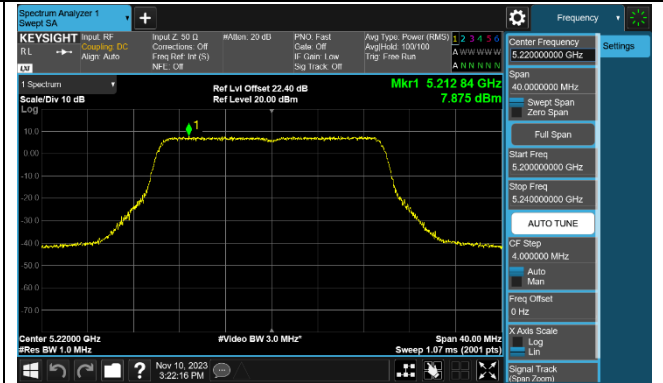

Channel 142 (5710MHz)

802.11ax-HE80 Power Spectral Density - Ant 2

802.11ax-HE160 Power Spectral Density - Ant 2

Channel 50 (5250MHz)

Channel 114 (5570MHz)

802.11be-EHT20 Power Spectral Density - Ant 2

Channel 36 (5180MHz)

Channel 44 (5220MHz)

Channel 48 (5240MHz)

Channel 52 (5260MHz)

Channel 60 (5300MHz)

Channel 64 (5320MHz)

Channel 100 (5500MHz)

Channel 116 (5580MHz)

802.11be-EHT40 Power Spectral Density - Ant 2