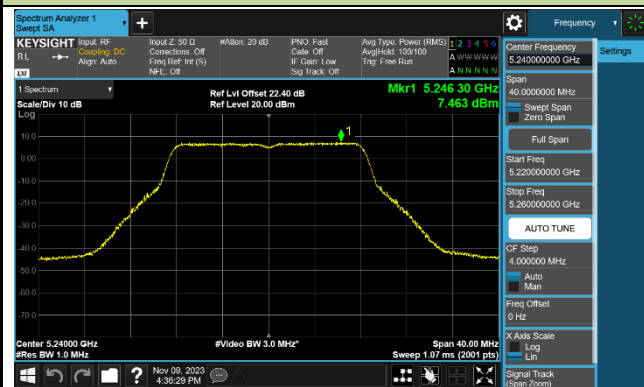

Channel 50 (5250MHz)

Channel 114 (5570MHz)

802.11a Power Spectral Density - Ant 3

Channel 36 (5180MHz)

Channel 44 (5220MHz)

Channel 48 (5240MHz)

Channel 52 (5260MHz)

Channel 60 (5300MHz)

Channel 64 (5320MHz)

Channel 100 (5500MHz)

Channel 116 (5580MHz)

802.11ac-VHT20 Power Spectral Density - Ant 3

Channel 36 (5180MHz)

Channel 44 (5220MHz)

Channel 48 (5240MHz)

Channel 52 (5260MHz)