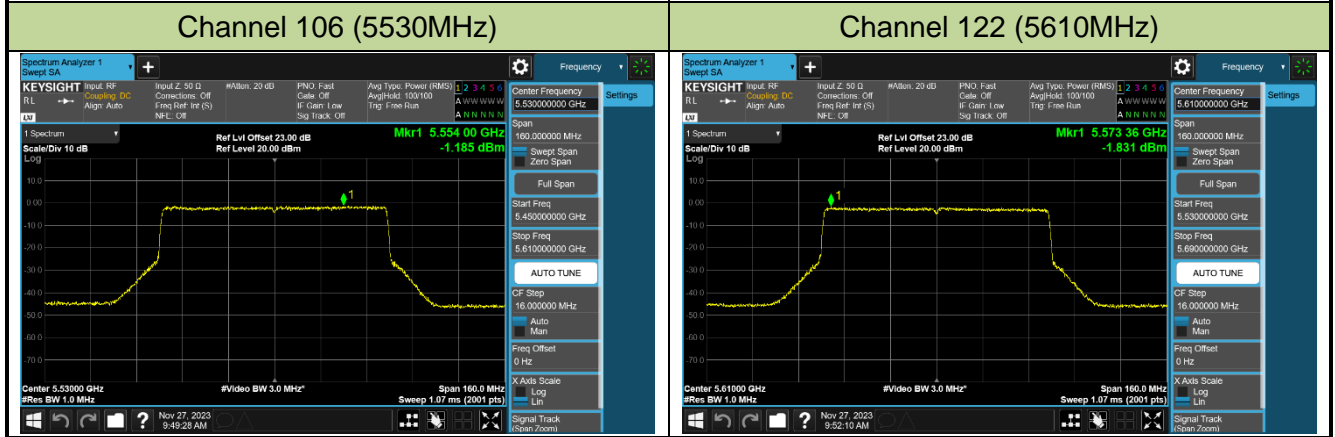

802.11ax-HE40 Power Spectral Density - Ant 2

Channel 38 (5190MHz)

Channel 46 (5230MHz)

Channel 54 (5270MHz)

Channel 62 (5310MHz)

Channel 102 (5510MHz)

Channel 110 (5550MHz)

Channel 134 (5670MHz)

Channel 142 (5710MHz)

802.11ax-HE80 Power Spectral Density - Ant 2

802.11ax-HE160 Power Spectral Density - Ant 2

Channel 50 (5250MHz)

Channel 114 (5570MHz)

802.11be-EHT20 Power Spectral Density - Ant 2

Channel 36 (5180MHz)