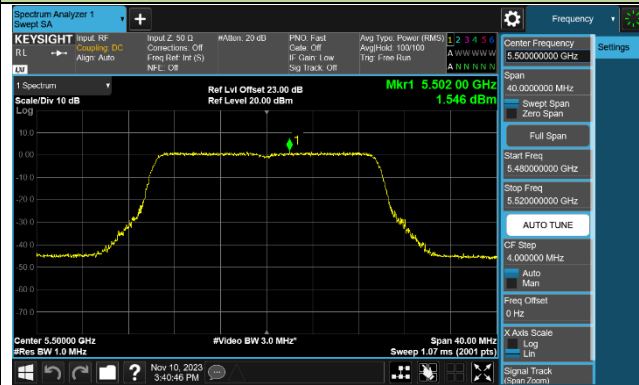

Channel 44 (5220MHz)

Channel 48 (5240MHz)

Channel 52 (5260MHz)

Channel 60 (5300MHz)

Channel 64 (5320MHz)

Channel 100 (5500MHz)

Channel 116 (5580MHz)

802.11be-EHT40 Power Spectral Density - Ant 2