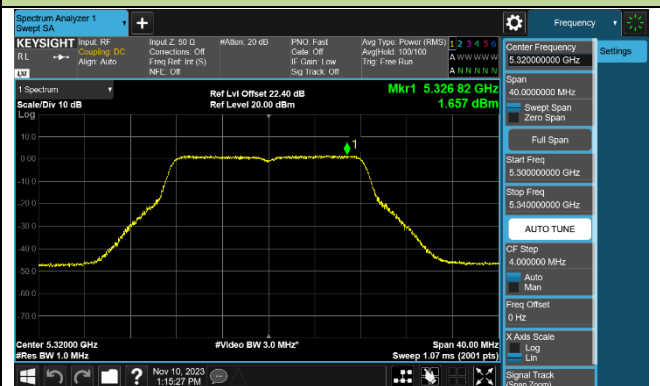

802.11be-EHT80 Power Spectral Density - Ant 0

Channel 42 (5210MHz)

Channel 58 (5290MHz)

Channel 106 (5530MHz)

Channel 122 (5610MHz)

Channel 138 (5690MHz)

Channel 155 (5775MHz)

802.11be-EHT160 Power Spectral Density - Ant 2

Channel 50 (5250MHz)

Channel 114 (5570MHz)

802.11a Power Spectral Density - Ant 3

Channel 36 (5180MHz)

Channel 44 (5220MHz)

Channel 48 (5240MHz)

Channel 52 (5260MHz)

Channel 60 (5300MHz)

Channel 64 (5320MHz)

Channel 100 (5500MHz)

Channel 116 (5580MHz)

802.11ac-VHT20 Power Spectral Density - Ant 3

Channel 36 (5180MHz)

Channel 44 (5220MHz)

Channel 48 (5240MHz)

Channel 52 (5260MHz)