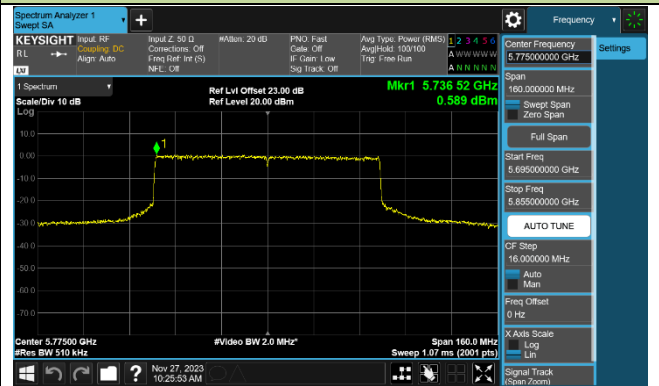

802.11be-EHT80 Power Spectral Density - Ant 0

Channel 42 (5210MHz)

Channel 58 (5290MHz)

Channel 106 (5530MHz)

Channel 122 (5610MHz)

Channel 138 (5690MHz)

Channel 155 (5775MHz)

802.11be-EHT160 Power Spectral Density - Ant 2

Channel 50 (5250MHz)

Channel 114 (5570MHz)

802.11a Power Spectral Density - Ant 3

Channel 36 (5180MHz)

Channel 44 (5220MHz)

Channel 48 (5240MHz)

Channel 52 (5260MHz)

Channel 60 (5300MHz)