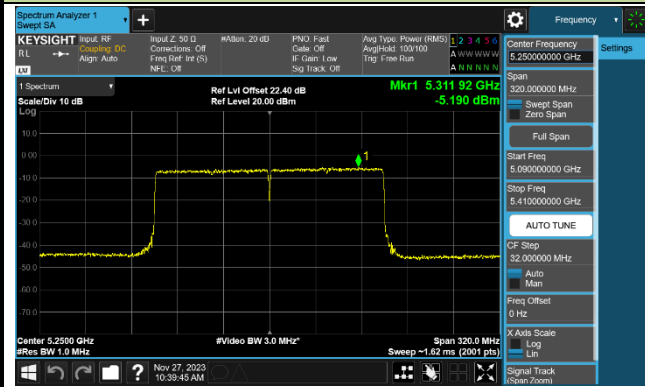

Channel 142 (5710MHz)

802.11ax-HE80 Power Spectral Density - Ant 2

802.11ax-HE160 Power Spectral Density - Ant 2

Channel 50 (5250MHz)

Channel 114 (5570MHz)

802.11be-EHT20 Power Spectral Density - Ant 2

Channel 36 (5180MHz)

Channel 44 (5220MHz)

Channel 48 (5240MHz)

Channel 52 (5260MHz)

Channel 60 (5300MHz)

Channel 64 (5320MHz)

Channel 100 (5500MHz)

Channel 116 (5580MHz)

802.11be-EHT40 Power Spectral Density - Ant 2