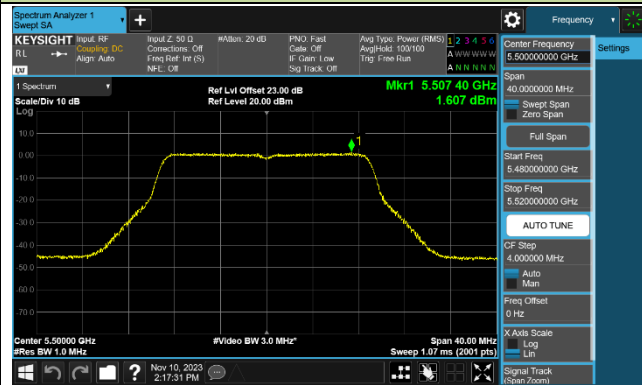

Channel 64 (5320MHz)

Channel 100 (5500MHz)

Channel 116 (5580MHz)

802.11ac-VHT20 Power Spectral Density - Ant 3

Channel 36 (5180MHz)

Channel 44 (5220MHz)

Channel 48 (5240MHz)

Channel 52 (5260MHz)

Channel 60 (5300MHz)

Channel 64 (5320MHz)

Channel 100 (5500MHz)

Channel 116 (5580MHz)