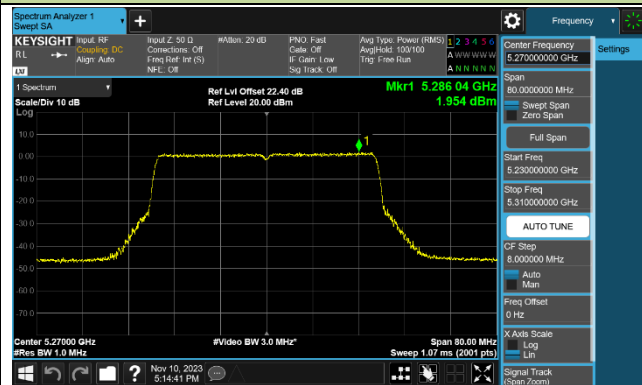

Channel 44 (5220MHz)

Channel 48 (5240MHz)

Channel 52 (5260MHz)

Channel 60 (5300MHz)

Channel 64 (5320MHz)

Channel 100 (5500MHz)

Channel 116 (5580MHz)

802.11be-EHT40 Power Spectral Density - Ant 2

Channel 38 (5190MHz)

Channel 46 (5230MHz)

Channel 54 (5270MHz)

Channel 62 (5310MHz)

Channel 102 (5510MHz)

Channel 110 (5550MHz)

Channel 134 (5670MHz)

Channel 142 (5710MHz)