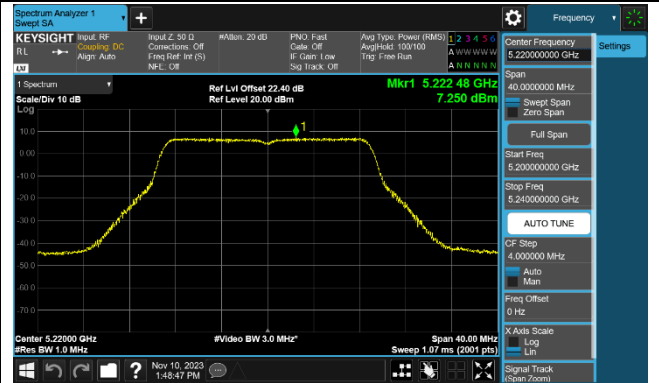

Channel 50 (5250MHz)

Channel 114 (5570MHz)

802.11a Power Spectral Density - Ant 3

Channel 36 (5180MHz)

Channel 44 (5220MHz)

Channel 48 (5240MHz)

Channel 52 (5260MHz)

Channel 60 (5300MHz)

Channel 64 (5320MHz)

Channel 100 (5500MHz)

Channel 116 (5580MHz)

802.11ac-VHT20 Power Spectral Density - Ant 3

Channel 36 (5180MHz)

Channel 44 (5220MHz)

Channel 48 (5240MHz)

Channel 52 (5260MHz)

Channel 60 (5300MHz)

Channel 64 (5320MHz)

Channel 100 (5500MHz)

Channel 116 (5580MHz)