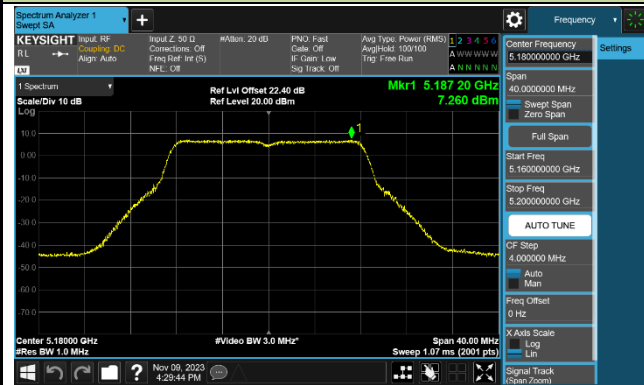

Channel 50 (5250MHz)

Channel 114 (5570MHz)

802.11a Power Spectral Density - Ant 3

Channel 36 (5180MHz)

Channel 44 (5220MHz)

Channel 48 (5240MHz)

Channel 52 (5260MHz)

Channel 60 (5300MHz)

Channel 64 (5320MHz)

Channel 100 (5500MHz)

Channel 116 (5580MHz)

802.11ac-VHT20 Power Spectral Density - Ant 3

Channel 36 (5180MHz)

Channel 44 (5220MHz)

Channel 48 (5240MHz)

Channel 52 (5260MHz)