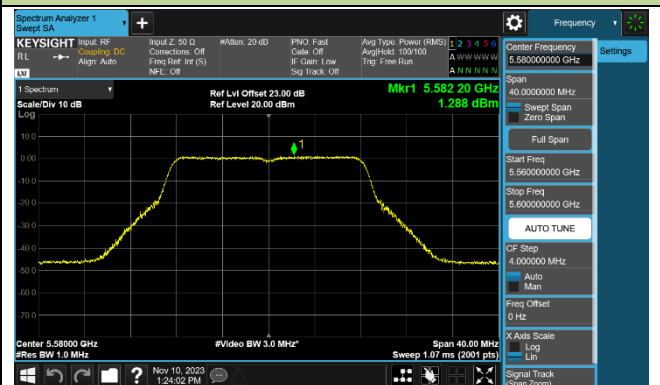

802.11be-EHT80 Power Spectral Density - Ant 0

Channel 42 (5210MHz)

Channel 58 (5290MHz)

Channel 106 (5530MHz)

Channel 122 (5610MHz)

Channel 138 (5690MHz)

Channel 155 (5775MHz)

802.11be-EHT160 Power Spectral Density - Ant 2

Channel 50 (5250MHz)

Channel 114 (5570MHz)

802.11a Power Spectral Density - Ant 3

Channel 36 (5180MHz)

Channel 44 (5220MHz)

Channel 48 (5240MHz)

Channel 52 (5260MHz)

Channel 60 (5300MHz)

Channel 64 (5320MHz)

Channel 100 (5500MHz)

Channel 116 (5580MHz)

802.11ac-VHT20 Power Spectral Density - Ant 3

Channel 36 (5180MHz)

Channel 44 (5220MHz)

Channel 48 (5240MHz)

Channel 52 (5260MHz)