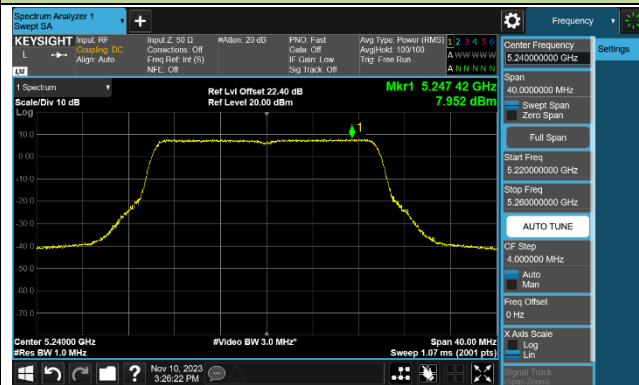

Channel 142 (5710MHz)

802.11ax-HE80 Power Spectral Density - Ant 2

802.11ax-HE160 Power Spectral Density - Ant 2

Channel 50 (5250MHz)

Channel 114 (5570MHz)

802.11be-EHT20 Power Spectral Density - Ant 2

Channel 36 (5180MHz)

Channel 44 (5220MHz)

Channel 48 (5240MHz)

Channel 52 (5260MHz)

Channel 60 (5300MHz)

Channel 64 (5320MHz)

Channel 100 (5500MHz)

Channel 116 (5580MHz)

802.11be-EHT40 Power Spectral Density - Ant 2