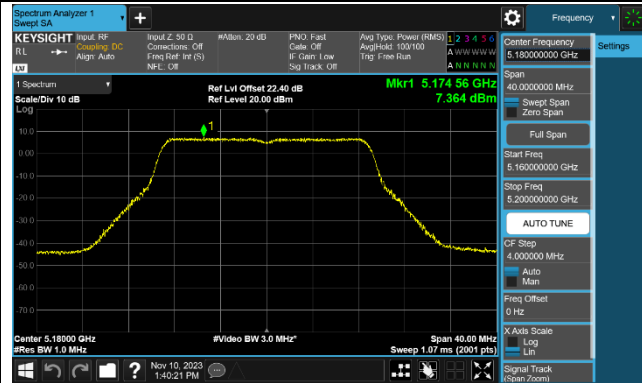

Channel 50 (5250MHz)

Channel 114 (5570MHz)

802.11a Power Spectral Density - Ant 3

Channel 36 (5180MHz)

Channel 44 (5220MHz)

Channel 48 (5240MHz)

Channel 52 (5260MHz)

Channel 60 (5300MHz)

Channel 64 (5320MHz)

Channel 100 (5500MHz)

Channel 116 (5580MHz)

802.11ac-VHT20 Power Spectral Density - Ant 3

Channel 36 (5180MHz)

Channel 44 (5220MHz)

Channel 48 (5240MHz)

Channel 52 (5260MHz)

Channel 60 (5300MHz)

Channel 64 (5320MHz)

Channel 100 (5500MHz)

Channel 116 (5580MHz)