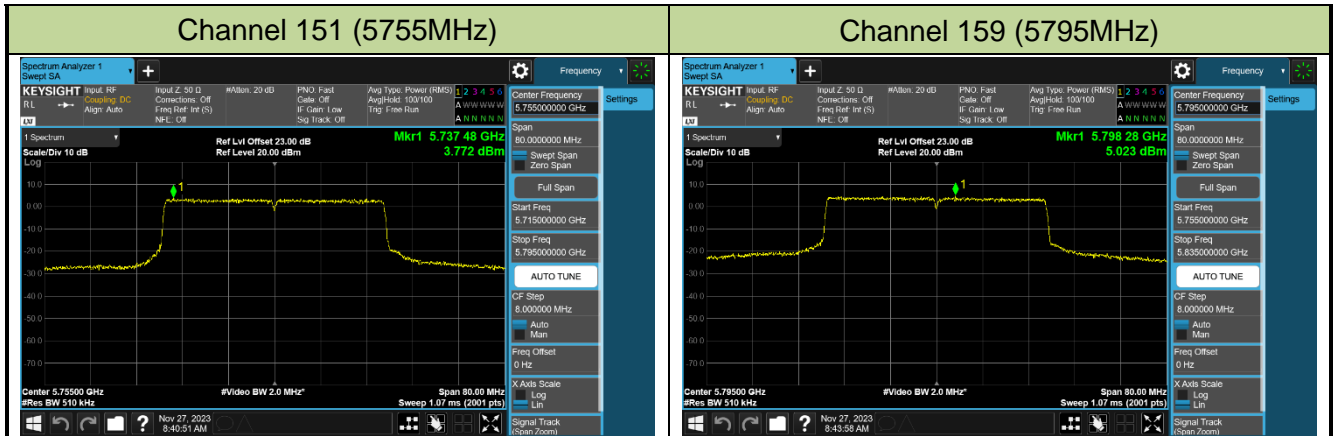

802.11ax-HE40 Power Spectral Density - Ant 2

Channel 38 (5190MHz)

Channel 46 (5230MHz)

Channel 54 (5270MHz)

Channel 62 (5310MHz)

Channel 102 (5510MHz)

Channel 110 (5550MHz)

Channel 134 (5670MHz)

Channel 142 (5710MHz)

802.11ax-HE80 Power Spectral Density - Ant 2

802.11ax-HE160 Power Spectral Density - Ant 2

Channel 50 (5250MHz)

Channel 114 (5570MHz)

802.11be-EHT20 Power Spectral Density - Ant 2

Channel 36 (5180MHz)