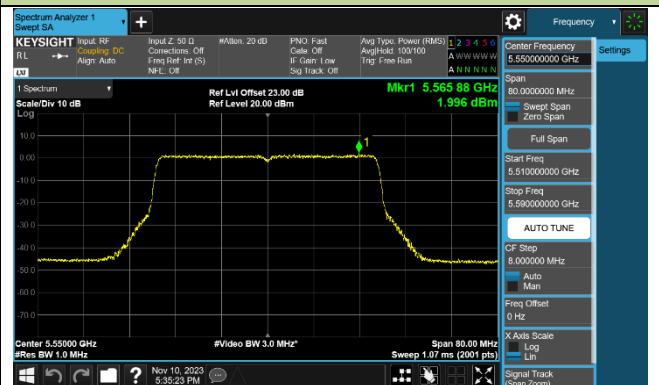

Channel 38 (5190MHz)

Channel 46 (5230MHz)

Channel 54 (5270MHz)

Channel 62 (5310MHz)

Channel 102 (5510MHz)

Channel 110 (5550MHz)

Channel 134 (5670MHz)

Channel 142 (5710MHz)

802.11be-EHT80 Power Spectral Density - Ant 0

Channel 42 (5210MHz)

Channel 58 (5290MHz)

Channel 106 (5530MHz)

Channel 122 (5610MHz)

Channel 138 (5690MHz)

Channel 155 (5775MHz)

802.11be-EHT160 Power Spectral Density - Ant 2