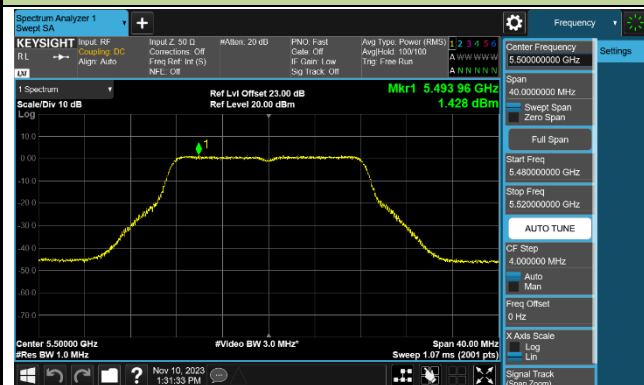

Channel 50 (5250MHz)

Channel 114 (5570MHz)

802.11a Power Spectral Density - Ant 3

Channel 36 (5180MHz)

Channel 44 (5220MHz)

Channel 48 (5240MHz)

Channel 52 (5260MHz)

Channel 60 (5300MHz)

Channel 64 (5320MHz)

Channel 100 (5500MHz)

Channel 116 (5580MHz)

802.11ac-VHT20 Power Spectral Density - Ant 3

Channel 36 (5180MHz)

Channel 44 (5220MHz)

Channel 48 (5240MHz)

Channel 52 (5260MHz)