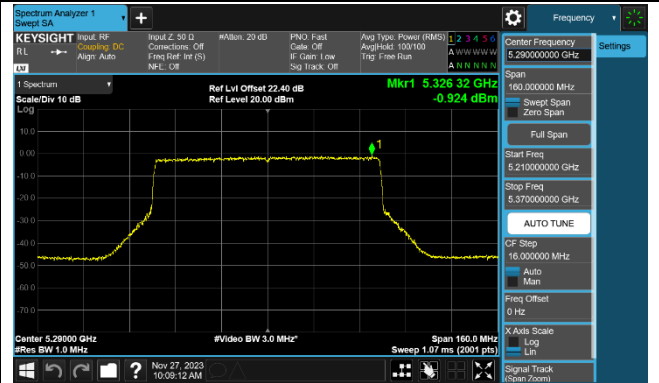

Channel 38 (5190MHz)

Channel 46 (5230MHz)

Channel 54 (5270MHz)

Channel 62 (5310MHz)

Channel 102 (5510MHz)

Channel 110 (5550MHz)

Channel 134 (5670MHz)

Channel 142 (5710MHz)

802.11be-EHT80 Power Spectral Density - Ant 0

Channel 42 (5210MHz)

Channel 58 (5290MHz)

Channel 106 (5530MHz)

Channel 122 (5610MHz)

Channel 138 (5690MHz)

Channel 155 (5775MHz)

802.11be-EHT160 Power Spectral Density - Ant 2