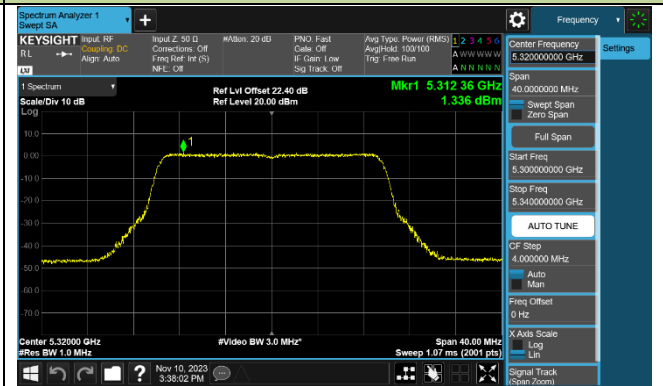

Channel 44 (5220MHz)

Channel 48 (5240MHz)

Channel 52 (5260MHz)

Channel 60 (5300MHz)

Channel 64 (5320MHz)

Channel 100 (5500MHz)

Channel 116 (5580MHz)

802.11be-EHT40 Power Spectral Density - Ant 2