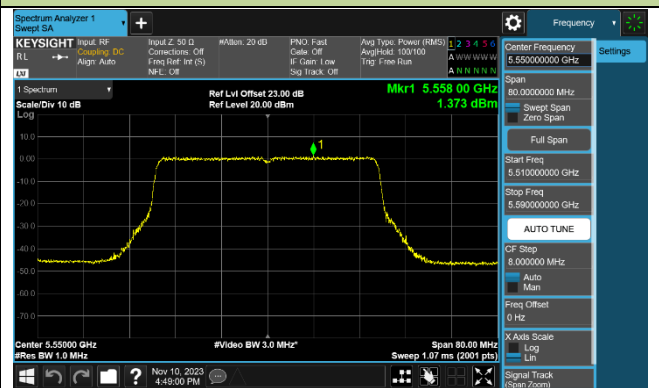

802.11ax-HE40 Power Spectral Density - Ant 2

Channel 38 (5190MHz)

Channel 46 (5230MHz)

Channel 54 (5270MHz)

Channel 62 (5310MHz)

Channel 102 (5510MHz)

Channel 110 (5550MHz)

Channel 134 (5670MHz)

Channel 142 (5710MHz)

802.11ax-HE80 Power Spectral Density - Ant 2

802.11ax-HE160 Power Spectral Density - Ant 2

Channel 50 (5250MHz)

Channel 114 (5570MHz)

802.11be-EHT20 Power Spectral Density - Ant 2

Channel 36 (5180MHz)