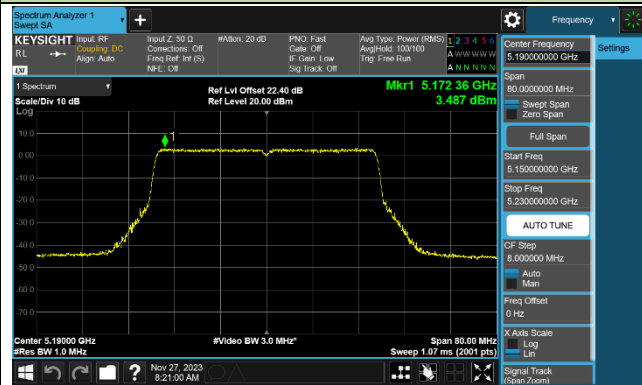

802.11ax-HE40 Power Spectral Density - Ant 2

Channel 38 (5190MHz)

Channel 46 (5230MHz)

Channel 54 (5270MHz)

Channel 62 (5310MHz)

Channel 102 (5510MHz)

Channel 110 (5550MHz)

Channel 134 (5670MHz)

Channel 142 (5710MHz)

802.11ax-HE80 Power Spectral Density - Ant 2

802.11ax-HE160 Power Spectral Density - Ant 2

Channel 50 (5250MHz)

Channel 114 (5570MHz)

802.11be-EHT20 Power Spectral Density - Ant 2

Channel 36 (5180MHz)