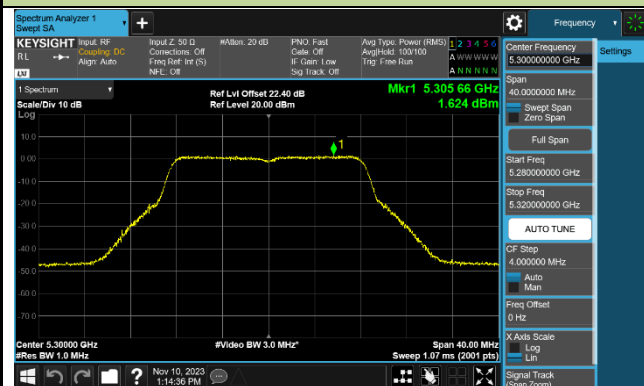

Channel 50 (5250MHz)

Channel 114 (5570MHz)

802.11a Power Spectral Density - Ant 3

Channel 36 (5180MHz)

Channel 44 (5220MHz)

Channel 48 (5240MHz)

Channel 52 (5260MHz)

Channel 60 (5300MHz)

Channel 64 (5320MHz)

Channel 100 (5500MHz)

Channel 116 (5580MHz)

802.11ac-VHT20 Power Spectral Density - Ant 3

Channel 36 (5180MHz)

Channel 44 (5220MHz)

Channel 48 (5240MHz)

Channel 52 (5260MHz)