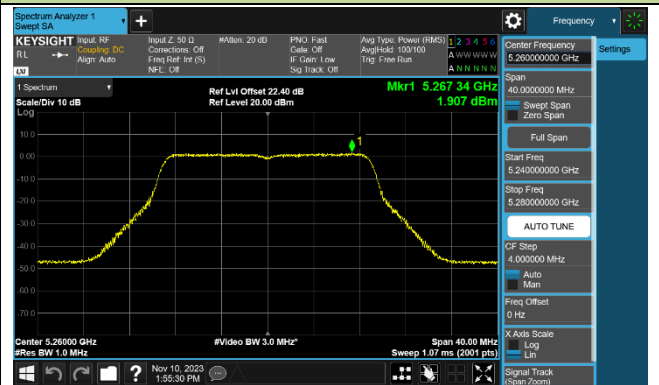

Channel 50 (5250MHz)

Channel 114 (5570MHz)

802.11a Power Spectral Density - Ant 3

Channel 36 (5180MHz)

Channel 44 (5220MHz)

Channel 48 (5240MHz)

Channel 52 (5260MHz)

Channel 60 (5300MHz)

Channel 64 (5320MHz)

Channel 100 (5500MHz)

Channel 116 (5580MHz)

802.11ac-VHT20 Power Spectral Density - Ant 3

Channel 36 (5180MHz)

Channel 44 (5220MHz)

Channel 48 (5240MHz)

Channel 52 (5260MHz)

Channel 60 (5300MHz)

Channel 64 (5320MHz)

Channel 100 (5500MHz)

Channel 116 (5580MHz)