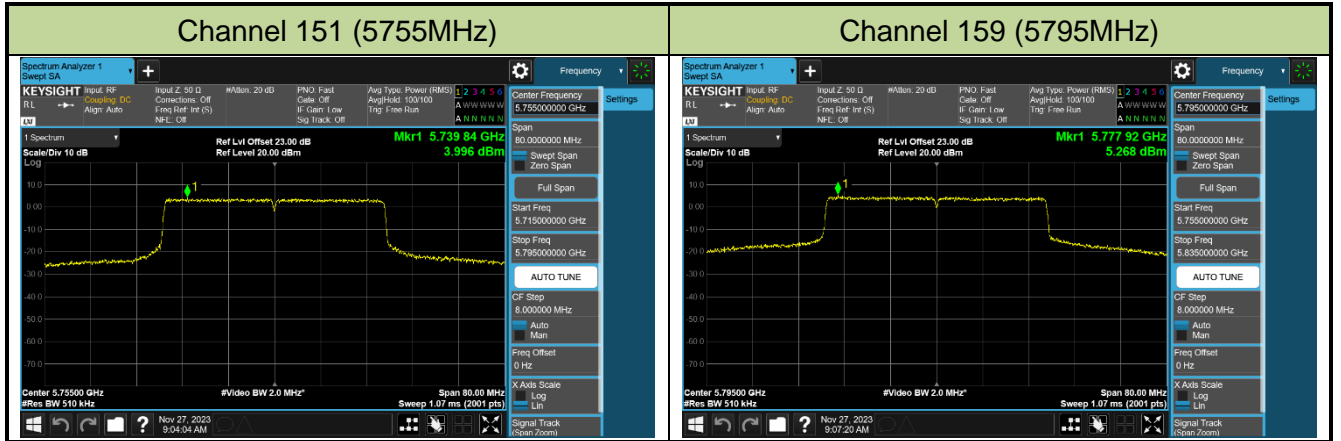

Channel 38 (5190MHz)

Channel 46 (5230MHz)

Channel 54 (5270MHz)

Channel 62 (5310MHz)

Channel 102 (5510MHz)

Channel 110 (5550MHz)

Channel 134 (5670MHz)

Channel 142 (5710MHz)

802.11be-EHT80 Power Spectral Density - Ant 0

Channel 42 (5210MHz)

Channel 58 (5290MHz)

Channel 106 (5530MHz)

Channel 122 (5610MHz)

Channel 138 (5690MHz)

Channel 155 (5775MHz)

802.11be-EHT160 Power Spectral Density - Ant 2