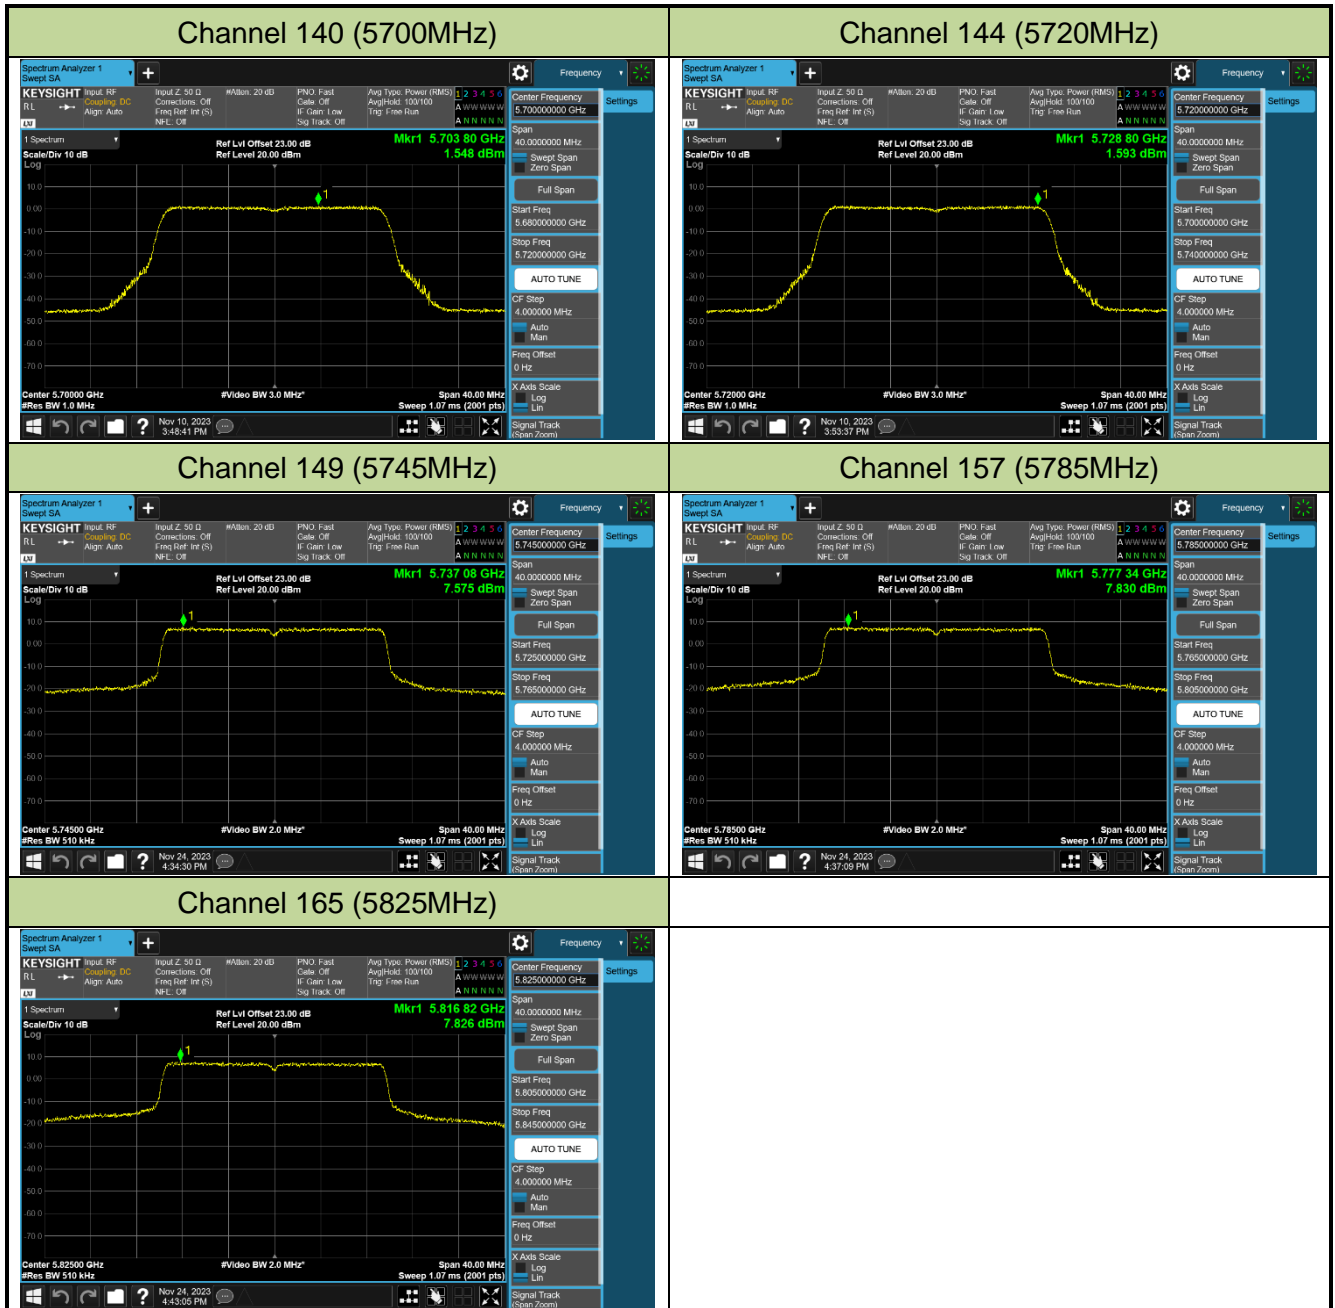

Channel 142 (5710MHz)

802.11ax-HE80 Power Spectral Density - Ant 2

802.11ax-HE160 Power Spectral Density - Ant 2

Channel 50 (5250MHz)

Channel 114 (5570MHz)

802.11be-EHT20 Power Spectral Density - Ant 2

Channel 36 (5180MHz)

Channel 44 (5220MHz)

Channel 48 (5240MHz)

Channel 52 (5260MHz)

Channel 60 (5300MHz)

Channel 64 (5320MHz)

Channel 100 (5500MHz)

Channel 116 (5580MHz)

802.11be-EHT40 Power Spectral Density - Ant 2

Channel 38 (5190MHz)

Channel 46 (5230MHz)

Channel 54 (5270MHz)

Channel 62 (5310MHz)

Channel 102 (5510MHz)

Channel 110 (5550MHz)

Channel 134 (5670MHz)

Channel 142 (5710MHz)