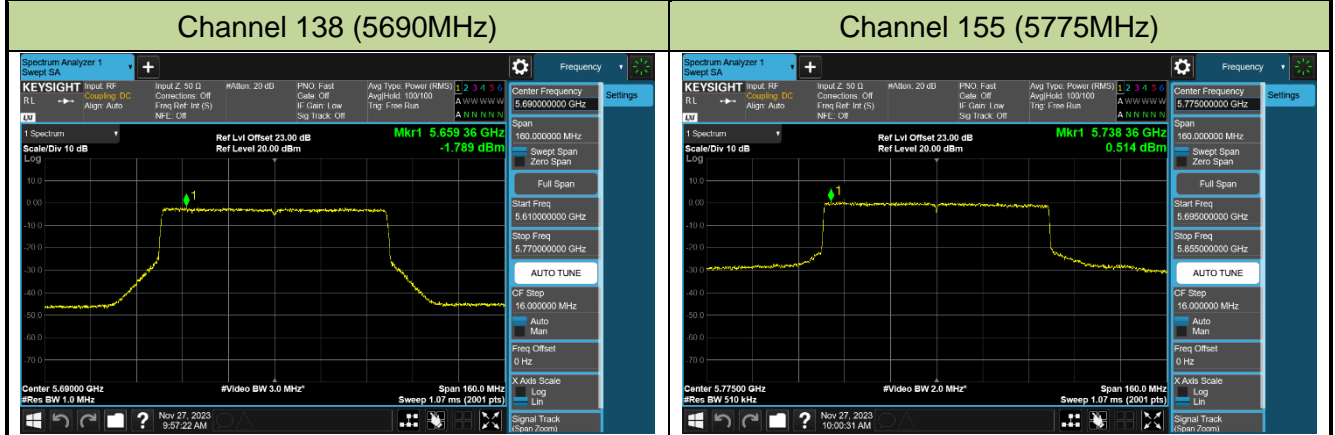

802.11ax-HE40 Power Spectral Density - Ant 2

Channel 38 (5190MHz)

Channel 46 (5230MHz)

Channel 54 (5270MHz)

Channel 62 (5310MHz)

Channel 102 (5510MHz)

Channel 110 (5550MHz)

Channel 134 (5670MHz)

Channel 142 (5710MHz)

802.11ax-HE80 Power Spectral Density - Ant 2

802.11ax-HE160 Power Spectral Density - Ant 2

Channel 50 (5250MHz)

Channel 114 (5570MHz)

802.11be-EHT20 Power Spectral Density - Ant 2

Channel 36 (5180MHz)