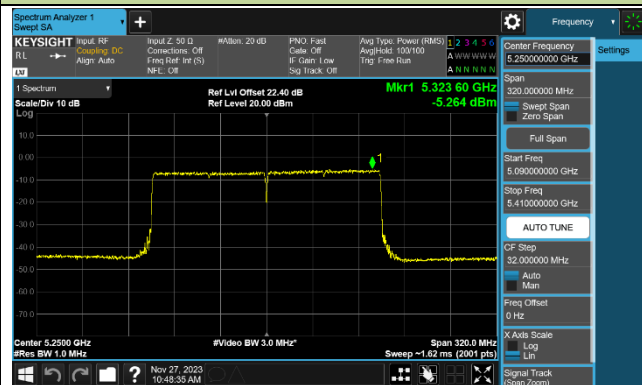

802.11be-EHT80 Power Spectral Density - Ant 0

Channel 42 (5210MHz)

Channel 58 (5290MHz)

Channel 106 (5530MHz)

Channel 122 (5610MHz)

Channel 138 (5690MHz)

Channel 155 (5775MHz)

802.11be-EHT160 Power Spectral Density - Ant 2

Channel 50 (5250MHz)

Channel 114 (5570MHz)

802.11a Power Spectral Density - Ant 3

Channel 36 (5180MHz)

Channel 44 (5220MHz)

Channel 48 (5240MHz)

Channel 52 (5260MHz)

Channel 60 (5300MHz)