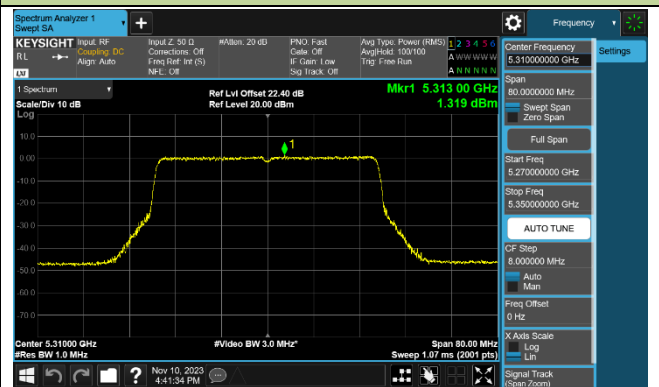

802.11ax-HE40 Power Spectral Density - Ant 2

Channel 38 (5190MHz)

Channel 46 (5230MHz)

Channel 54 (5270MHz)

Channel 62 (5310MHz)

Channel 102 (5510MHz)

Channel 110 (5550MHz)

Channel 134 (5670MHz)

Channel 142 (5710MHz)

802.11ax-HE80 Power Spectral Density - Ant 2

802.11ax-HE160 Power Spectral Density - Ant 2

Channel 50 (5250MHz)

Channel 114 (5570MHz)

802.11be-EHT20 Power Spectral Density - Ant 2

Channel 36 (5180MHz)