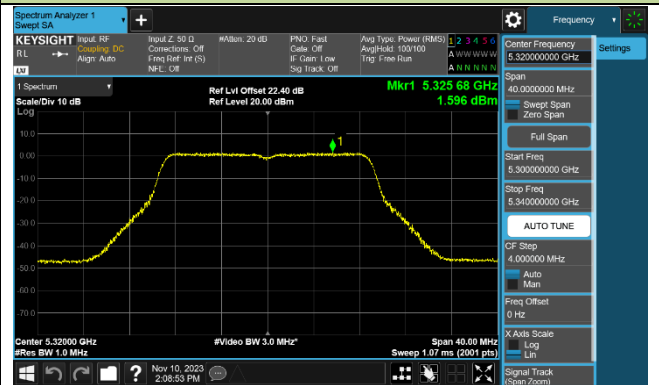

Channel 50 (5250MHz)

Channel 114 (5570MHz)

802.11a Power Spectral Density - Ant 3

Channel 36 (5180MHz)

Channel 44 (5220MHz)

Channel 48 (5240MHz)

Channel 52 (5260MHz)

Channel 60 (5300MHz)

Channel 64 (5320MHz)

Channel 100 (5500MHz)

Channel 116 (5580MHz)

802.11ac-VHT20 Power Spectral Density - Ant 3

Channel 36 (5180MHz)

Channel 44 (5220MHz)

Channel 48 (5240MHz)

Channel 52 (5260MHz)

Channel 60 (5300MHz)

Channel 64 (5320MHz)

Channel 100 (5500MHz)

Channel 116 (5580MHz)