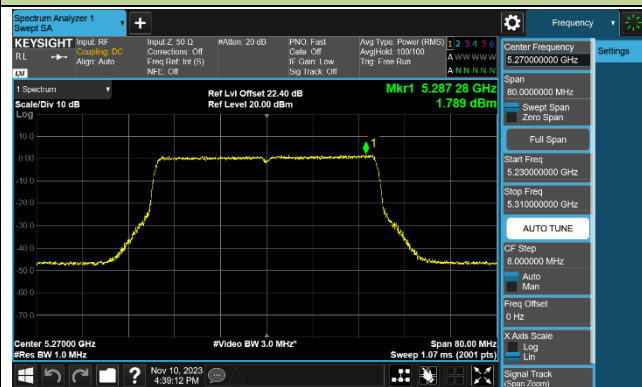

802.11ax-HE40 Power Spectral Density - Ant 2

Channel 38 (5190MHz)

Channel 46 (5230MHz)

Channel 54 (5270MHz)

Channel 62 (5310MHz)

Channel 102 (5510MHz)

Channel 110 (5550MHz)

Channel 134 (5670MHz)

Channel 142 (5710MHz)

802.11ax-HE80 Power Spectral Density - Ant 2

802.11ax-HE160 Power Spectral Density - Ant 2

Channel 50 (5250MHz)

Channel 114 (5570MHz)

802.11be-EHT20 Power Spectral Density - Ant 2

Channel 36 (5180MHz)