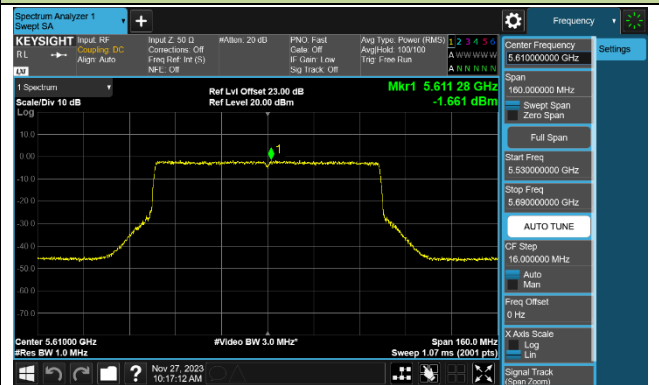

802.11be-EHT80 Power Spectral Density - Ant 0

Channel 42 (5210MHz)

Channel 58 (5290MHz)

Channel 106 (5530MHz)

Channel 122 (5610MHz)

Channel 138 (5690MHz)

Channel 155 (5775MHz)

802.11be-EHT160 Power Spectral Density - Ant 2

Channel 50 (5250MHz)

Channel 114 (5570MHz)

802.11a Power Spectral Density - Ant 3

Channel 36 (5180MHz)

Channel 44 (5220MHz)

Channel 48 (5240MHz)

Channel 52 (5260MHz)

Channel 60 (5300MHz)