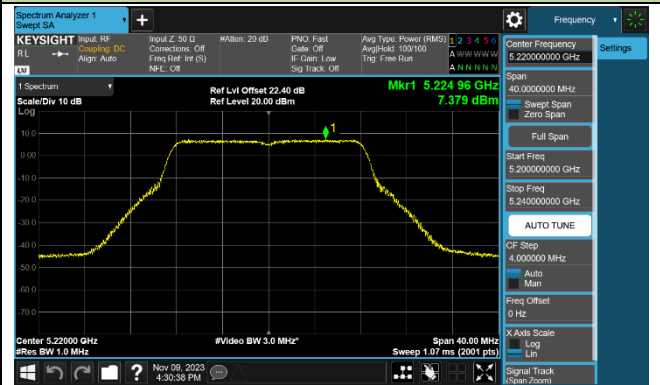

802.11be-EHT80 Power Spectral Density - Ant 0

Channel 42 (5210MHz)

Channel 58 (5290MHz)

Channel 106 (5530MHz)

Channel 122 (5610MHz)

Channel 138 (5690MHz)

Channel 155 (5775MHz)

802.11be-EHT160 Power Spectral Density - Ant 2

Channel 50 (5250MHz)

Channel 114 (5570MHz)

802.11a Power Spectral Density - Ant 3

Channel 36 (5180MHz)

Channel 44 (5220MHz)

Channel 48 (5240MHz)

Channel 52 (5260MHz)

Channel 60 (5300MHz)

Channel 64 (5320MHz)

Channel 100 (5500MHz)

Channel 116 (5580MHz)

802.11ac-VHT20 Power Spectral Density - Ant 3

Channel 36 (5180MHz)

Channel 44 (5220MHz)

Channel 48 (5240MHz)

Channel 52 (5260MHz)