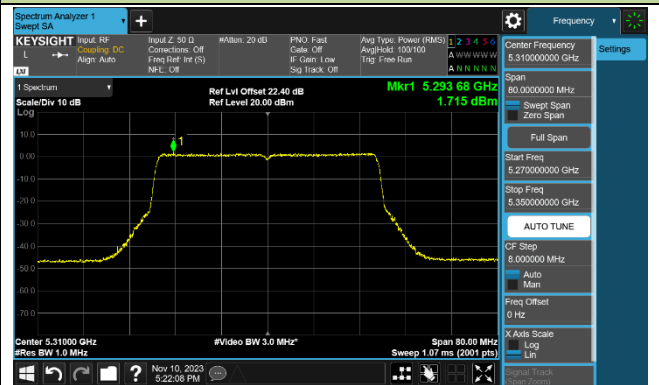

Channel 38 (5190MHz)

Channel 46 (5230MHz)

Channel 54 (5270MHz)

Channel 62 (5310MHz)

Channel 102 (5510MHz)

Channel 110 (5550MHz)

Channel 134 (5670MHz)

Channel 142 (5710MHz)

802.11be-EHT80 Power Spectral Density - Ant 0

Channel 42 (5210MHz)

Channel 58 (5290MHz)

Channel 106 (5530MHz)

Channel 122 (5610MHz)

Channel 138 (5690MHz)

Channel 155 (5775MHz)

802.11be-EHT160 Power Spectral Density - Ant 2