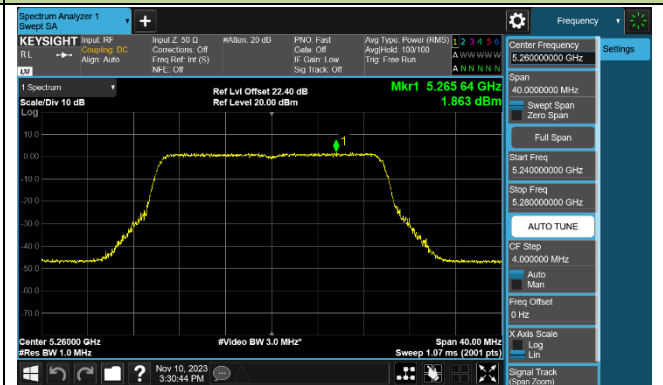

Channel 142 (5710MHz)

802.11ax-HE80 Power Spectral Density - Ant 2

802.11ax-HE160 Power Spectral Density - Ant 2

Channel 50 (5250MHz)

Channel 114 (5570MHz)

802.11be-EHT20 Power Spectral Density - Ant 2

Channel 36 (5180MHz)

Channel 44 (5220MHz)

Channel 48 (5240MHz)

Channel 52 (5260MHz)

Channel 60 (5300MHz)

Channel 64 (5320MHz)

Channel 100 (5500MHz)

Channel 116 (5580MHz)

802.11be-EHT40 Power Spectral Density - Ant 2