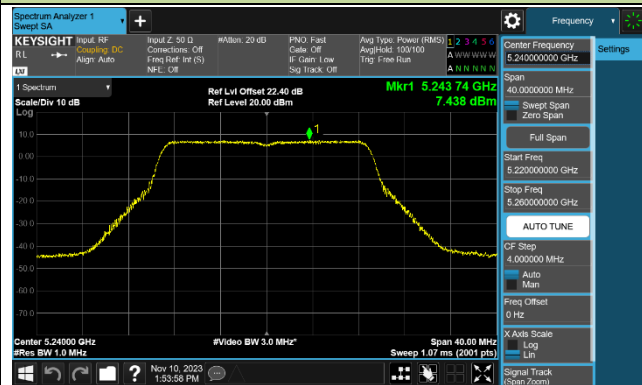

Channel 50 (5250MHz)

Channel 114 (5570MHz)

802.11a Power Spectral Density - Ant 3

Channel 36 (5180MHz)

Channel 44 (5220MHz)

Channel 48 (5240MHz)

Channel 52 (5260MHz)

Channel 60 (5300MHz)

Channel 64 (5320MHz)

Channel 100 (5500MHz)

Channel 116 (5580MHz)

802.11ac-VHT20 Power Spectral Density - Ant 3

Channel 36 (5180MHz)

Channel 44 (5220MHz)

Channel 48 (5240MHz)

Channel 52 (5260MHz)

Channel 60 (5300MHz)

Channel 64 (5320MHz)

Channel 100 (5500MHz)

Channel 116 (5580MHz)