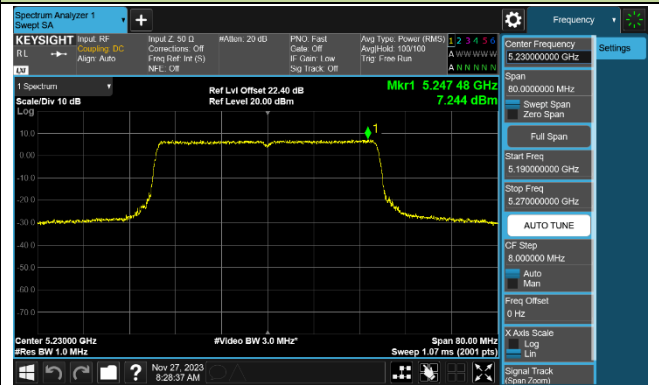

802.11ax-HE40 Power Spectral Density - Ant 2

Channel 38 (5190MHz)

Channel 46 (5230MHz)

Channel 54 (5270MHz)

Channel 62 (5310MHz)

Channel 102 (5510MHz)

Channel 110 (5550MHz)

Channel 134 (5670MHz)

Channel 142 (5710MHz)

802.11ax-HE80 Power Spectral Density - Ant 2

802.11ax-HE160 Power Spectral Density - Ant 2

Channel 50 (5250MHz)

Channel 114 (5570MHz)

802.11be-EHT20 Power Spectral Density - Ant 2

Channel 36 (5180MHz)