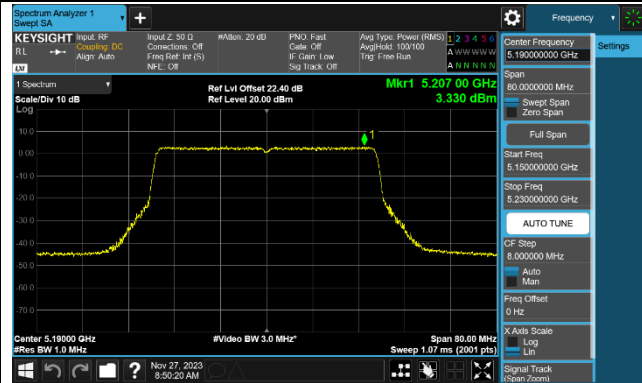

802.11be-EHT40 Power Spectral Density - Ant 2

Channel 38 (5190MHz)