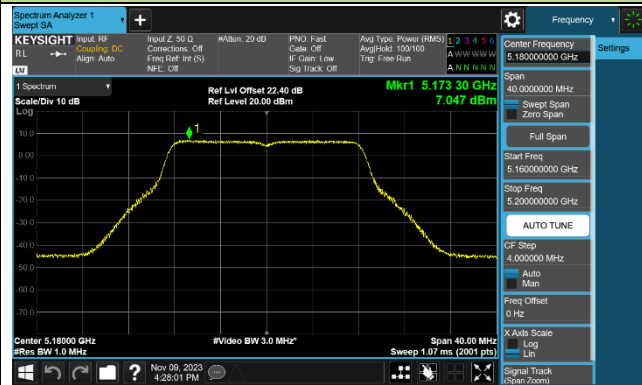

Channel 50 (5250MHz)

Channel 114 (5570MHz)

802.11a Power Spectral Density - Ant 1

Channel 36 (5180MHz)

Channel 44 (5220MHz)

Channel 48 (5240MHz)

Channel 52 (5260MHz)

Channel 60 (5300MHz)

Channel 64 (5320MHz)

Channel 100 (5500MHz)

Channel 116 (5580MHz)

802.11ac-VHT20 Power Spectral Density - Ant 1

Channel 36 (5180MHz)

Channel 44 (5220MHz)

Channel 48 (5240MHz)

Channel 52 (5260MHz)