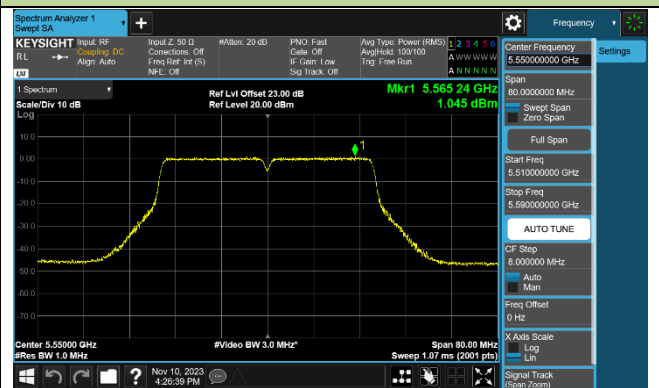

Channel 60 (5300MHz)

Channel 64 (5320MHz)

Channel 100 (5500MHz)

Channel 116 (5580MHz)

802.11ac-VHT40 Power Spectral Density - Ant 1

Channel 38 (5190MHz)

Channel 46 (5230MHz)

Channel 54 (5270MHz)

Channel 62 (5310MHz)

Channel 102 (5510MHz)

Channel 110 (5550MHz)

Channel 134 (5670MHz)

Channel 142 (5710MHz)

802.11ac-VHT80 Power Spectral Density - Ant 1

802.11ac-VHT160 Power Spectral Density - Ant 1

Channel 50 (5250MHz)