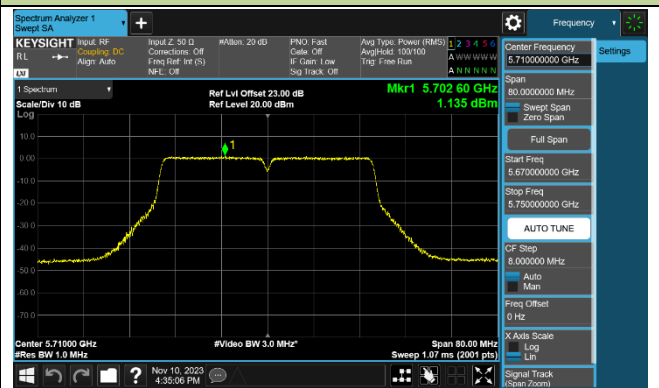

Channel 62 (5310MHz)

Channel 102 (5510MHz)

Channel 110 (5550MHz)

Channel 134 (5670MHz)

Channel 142 (5710MHz)

802.11ac-VHT80 Power Spectral Density - Ant 1

802.11ac-VHT160 Power Spectral Density - Ant 1

Channel 50 (5250MHz)

Channel 114 (5570MHz)

802.11ax-HE20 Power Spectral Density - Ant 1

Channel 36 (5180MHz)

Channel 44 (5220MHz)

Channel 48 (5240MHz)

Channel 52 (5260MHz)

Channel 60 (5300MHz)

Channel 64 (5320MHz)