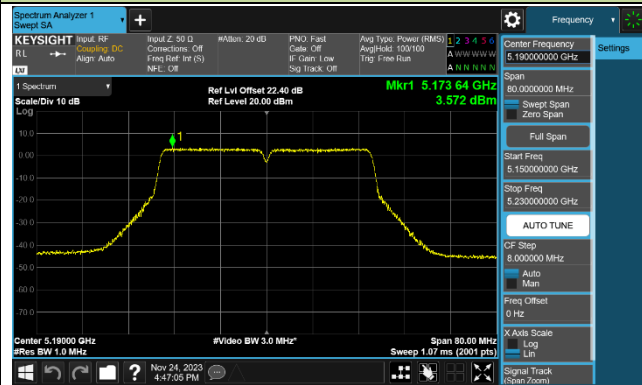

Channel 60 (5300MHz)

Channel 64 (5320MHz)

Channel 100 (5500MHz)

Channel 116 (5580MHz)

802.11ac-VHT40 Power Spectral Density - Ant 1

Channel 38 (5190MHz)

Channel 46 (5230MHz)

Channel 54 (5270MHz)

Channel 62 (5310MHz)

Channel 102 (5510MHz)

Channel 110 (5550MHz)

Channel 134 (5670MHz)

Channel 142 (5710MHz)

802.11ac-VHT80 Power Spectral Density - Ant 1

802.11ac-VHT160 Power Spectral Density - Ant 1

Channel 50 (5250MHz)