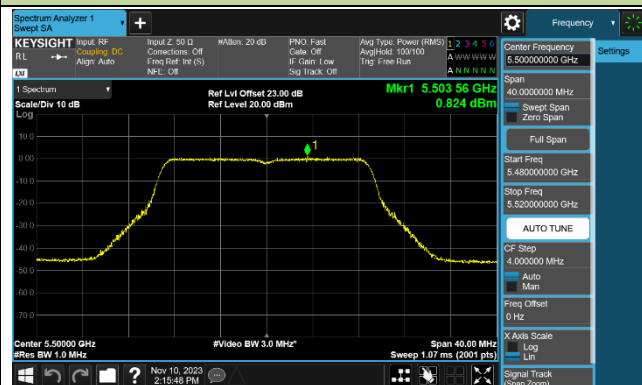

Channel 100 (5500MHz)