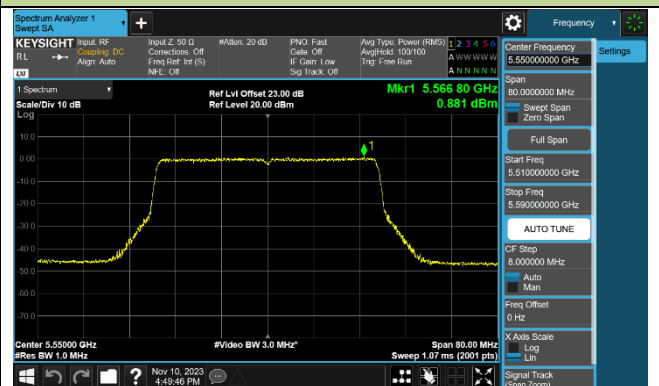

Channel 114 (5570MHz)

802.11ax-HE20 Power Spectral Density - Ant 1

Channel 36 (5180MHz)

Channel 44 (5220MHz)

Channel 48 (5240MHz)

Channel 52 (5260MHz)

Channel 60 (5300MHz)

Channel 64 (5320MHz)

Channel 100 (5500MHz)

Channel 116 (5580MHz)

802.11ax-HE40 Power Spectral Density - Ant 1

Channel 38 (5190MHz)

Channel 46 (5230MHz)

Channel 54 (5270MHz)

Channel 62 (5310MHz)

Channel 102 (5510MHz)

Channel 110 (5550MHz)

Channel 134 (5670MHz)

Channel 142 (5710MHz)

802.11ax-HE80 Power Spectral Density - Ant 1

802.11ax-HE160 Power Spectral Density - Ant 1

Channel 50 (5250MHz)

Channel 114 (5570MHz)