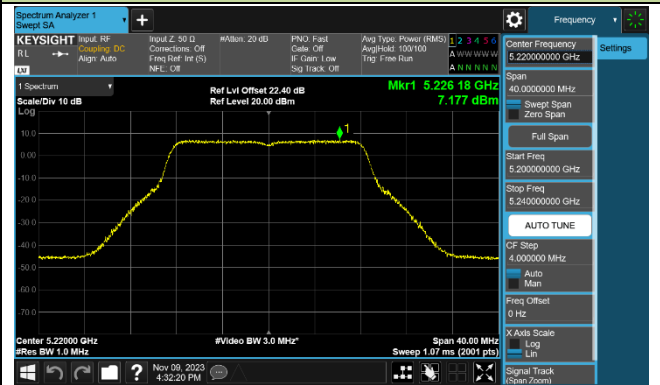

802.11be-EHT80 Power Spectral Density - Ant 0

Channel 42 (5210MHz)

Channel 58 (5290MHz)

Channel 106 (5530MHz)

Channel 122 (5610MHz)

Channel 138 (5690MHz)

Channel 155 (5775MHz)

802.11be-EHT160 Power Spectral Density - Ant 0

Channel 50 (5250MHz)

Channel 114 (5570MHz)

802.11a Power Spectral Density - Ant 1

Channel 36 (5180MHz)

Channel 44 (5220MHz)

Channel 48 (5240MHz)

Channel 52 (5260MHz)

Channel 60 (5300MHz)

Channel 64 (5320MHz)

Channel 100 (5500MHz)

Channel 116 (5580MHz)

802.11ac-VHT20 Power Spectral Density - Ant 1

Channel 36 (5180MHz)

Channel 44 (5220MHz)

Channel 48 (5240MHz)

Channel 52 (5260MHz)