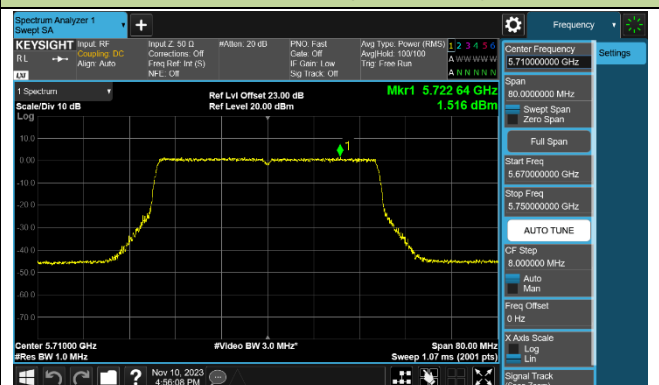

Channel 114 (5570MHz)

802.11ax-HE20 Power Spectral Density - Ant 1

Channel 36 (5180MHz)

Channel 44 (5220MHz)

Channel 48 (5240MHz)

Channel 52 (5260MHz)

Channel 60 (5300MHz)

Channel 64 (5320MHz)

Channel 100 (5500MHz)

Channel 116 (5580MHz)

802.11ax-HE40 Power Spectral Density - Ant 1

Channel 38 (5190MHz)

Channel 46 (5230MHz)

Channel 54 (5270MHz)

Channel 62 (5310MHz)

Channel 102 (5510MHz)

Channel 110 (5550MHz)

Channel 134 (5670MHz)

Channel 142 (5710MHz)

802.11ax-HE80 Power Spectral Density - Ant 1

802.11ax-HE160 Power Spectral Density - Ant 1

Channel 50 (5250MHz)

Channel 114 (5570MHz)