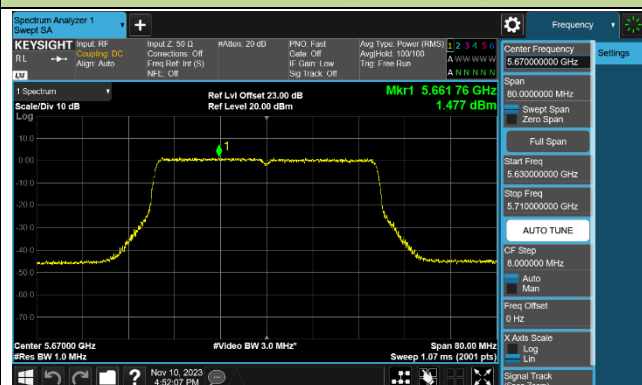

Channel 114 (5570MHz)

802.11ax-HE20 Power Spectral Density - Ant 1

Channel 36 (5180MHz)

Channel 44 (5220MHz)

Channel 48 (5240MHz)

Channel 52 (5260MHz)

Channel 60 (5300MHz)

Channel 64 (5320MHz)

Channel 100 (5500MHz)

Channel 116 (5580MHz)

802.11ax-HE40 Power Spectral Density - Ant 1

Channel 38 (5190MHz)

Channel 46 (5230MHz)

Channel 54 (5270MHz)

Channel 62 (5310MHz)

Channel 102 (5510MHz)

Channel 110 (5550MHz)

Channel 134 (5670MHz)

Channel 142 (5710MHz)

802.11ax-HE80 Power Spectral Density - Ant 1

802.11ax-HE160 Power Spectral Density - Ant 1

Channel 50 (5250MHz)

Channel 114 (5570MHz)