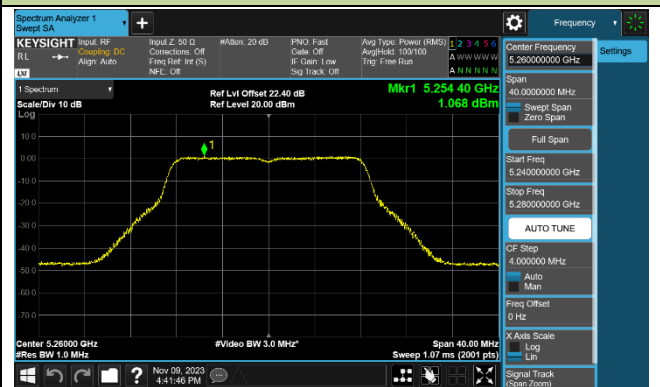

802.11be-EHT80 Power Spectral Density - Ant 0

Channel 42 (5210MHz)

Channel 58 (5290MHz)

Channel 106 (5530MHz)

Channel 122 (5610MHz)

Channel 138 (5690MHz)

Channel 155 (5775MHz)

802.11be-EHT160 Power Spectral Density - Ant 0

Channel 50 (5250MHz)

Channel 114 (5570MHz)

802.11a Power Spectral Density - Ant 1

Channel 36 (5180MHz)

Channel 44 (5220MHz)

Channel 48 (5240MHz)

Channel 52 (5260MHz)

Channel 60 (5300MHz)

Channel 64 (5320MHz)

Channel 100 (5500MHz)

Channel 116 (5580MHz)

802.11ac-VHT20 Power Spectral Density - Ant 1

Channel 36 (5180MHz)

Channel 44 (5220MHz)

Channel 48 (5240MHz)

Channel 52 (5260MHz)