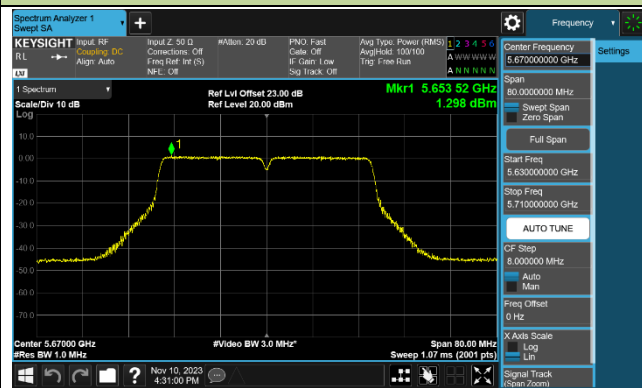

Channel 62 (5310MHz)

Channel 102 (5510MHz)

Channel 110 (5550MHz)

Channel 134 (5670MHz)

Channel 142 (5710MHz)

802.11ac-VHT80 Power Spectral Density - Ant 1

802.11ac-VHT160 Power Spectral Density - Ant 1

Channel 50 (5250MHz)

Channel 114 (5570MHz)

802.11ax-HE20 Power Spectral Density - Ant 1

Channel 36 (5180MHz)

Channel 44 (5220MHz)

Channel 48 (5240MHz)

Channel 52 (5260MHz)

Channel 60 (5300MHz)

Channel 64 (5320MHz)