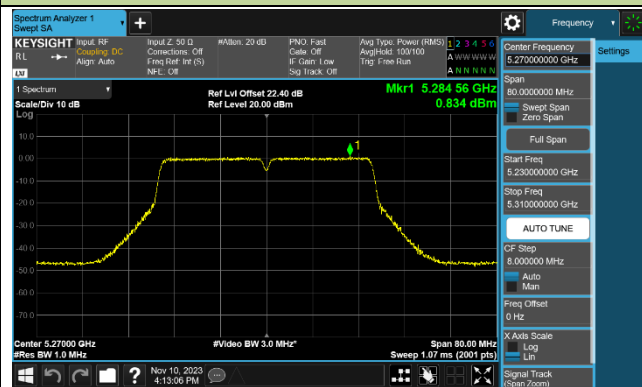

Channel 60 (5300MHz)

Channel 64 (5320MHz)

Channel 100 (5500MHz)

Channel 116 (5580MHz)

802.11ac-VHT40 Power Spectral Density - Ant 1

Channel 38 (5190MHz)

Channel 46 (5230MHz)

Channel 54 (5270MHz)

Channel 62 (5310MHz)

Channel 102 (5510MHz)

Channel 110 (5550MHz)

Channel 134 (5670MHz)

Channel 142 (5710MHz)

802.11ac-VHT80 Power Spectral Density - Ant 1

802.11ac-VHT160 Power Spectral Density - Ant 1

Channel 50 (5250MHz)