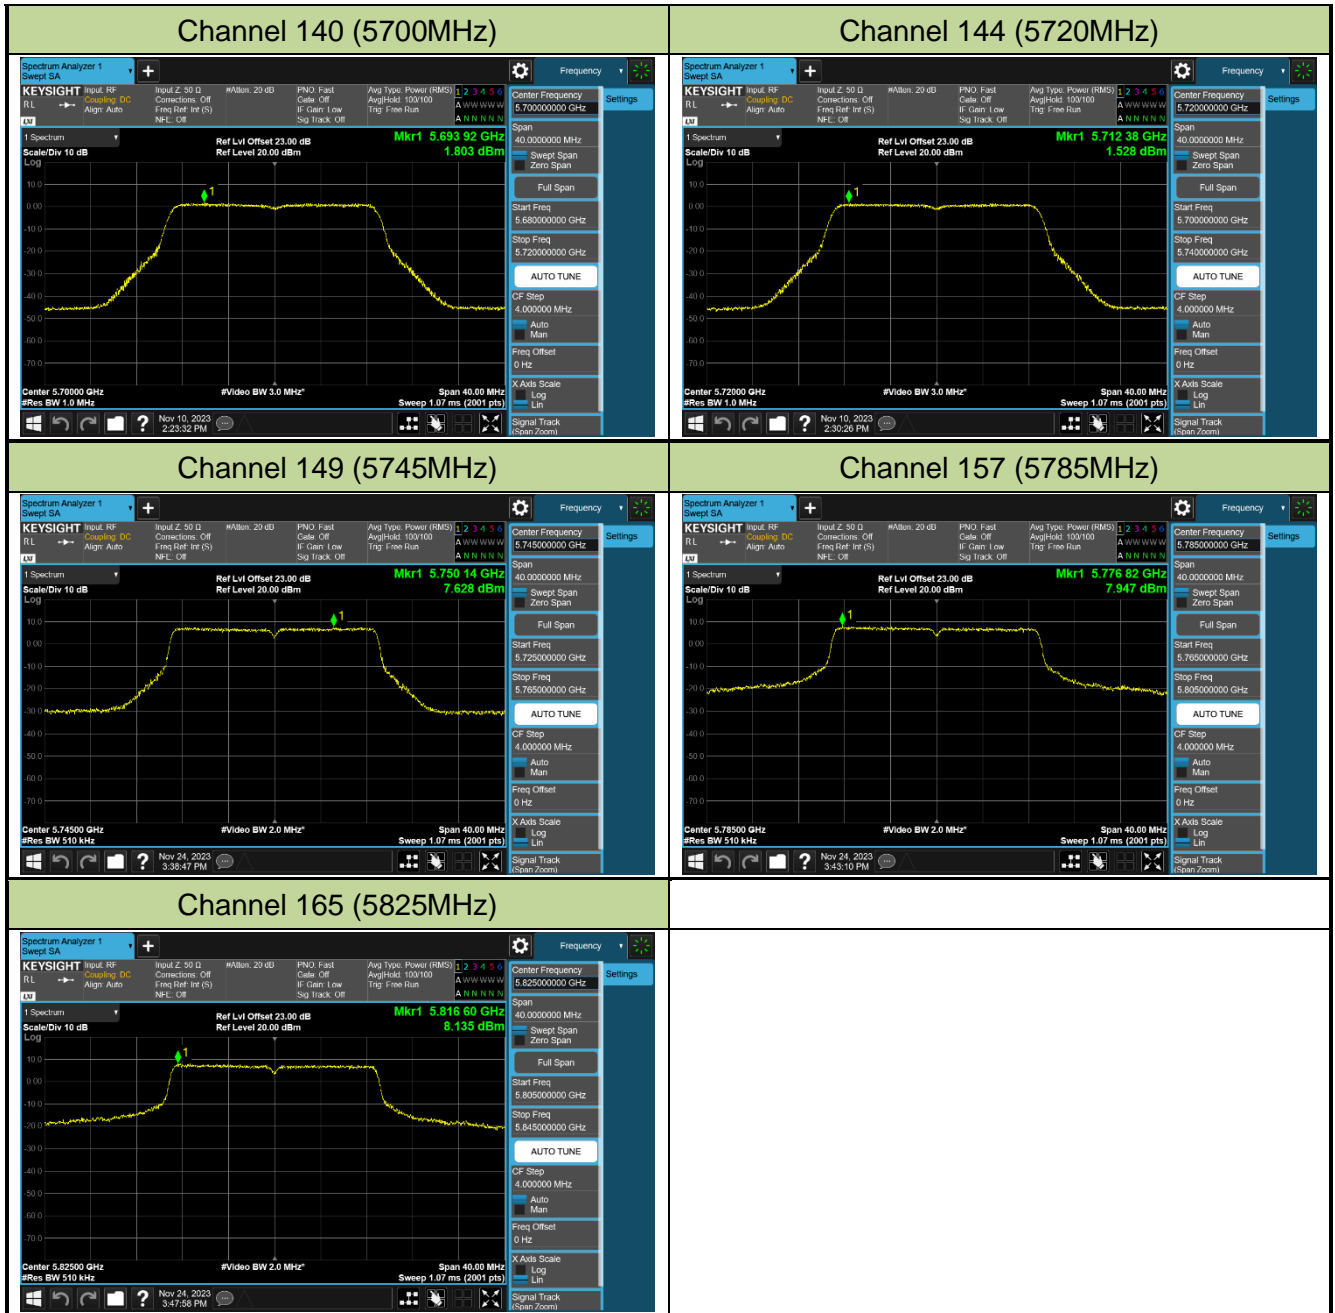

Channel 64 (5320MHz)

Channel 100 (5500MHz)

Channel 116 (5580MHz)

802.11ac-VHT20 Power Spectral Density - Ant 1

Channel 36 (5180MHz)

Channel 44 (5220MHz)

Channel 48 (5240MHz)

Channel 52 (5260MHz)

Channel 60 (5300MHz)

Channel 64 (5320MHz)

Channel 100 (5500MHz)

Channel 116 (5580MHz)

802.11ac-VHT40 Power Spectral Density - Ant 1

Channel 38 (5190MHz)

Channel 46 (5230MHz)

Channel 54 (5270MHz)

Channel 62 (5310MHz)

Channel 102 (5510MHz)

Channel 110 (5550MHz)

Channel 134 (5670MHz)

Channel 142 (5710MHz)

802.11ac-VHT80 Power Spectral Density - Ant 1

802.11ac-VHT160 Power Spectral Density - Ant 1

Channel 50 (5250MHz)