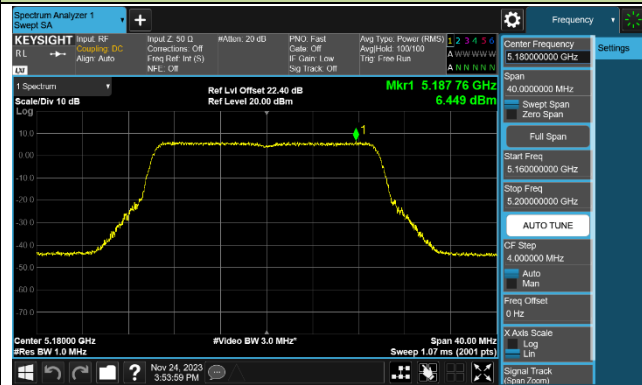

Channel 62 (5310MHz)

Channel 102 (5510MHz)

Channel 110 (5550MHz)

Channel 134 (5670MHz)

Channel 142 (5710MHz)

802.11ac-VHT80 Power Spectral Density - Ant 1

802.11ac-VHT160 Power Spectral Density - Ant 1

Channel 50 (5250MHz)

Channel 114 (5570MHz)

802.11ax-HE20 Power Spectral Density - Ant 1

Channel 36 (5180MHz)

Channel 44 (5220MHz)

Channel 48 (5240MHz)

Channel 52 (5260MHz)

Channel 60 (5300MHz)

Channel 64 (5320MHz)