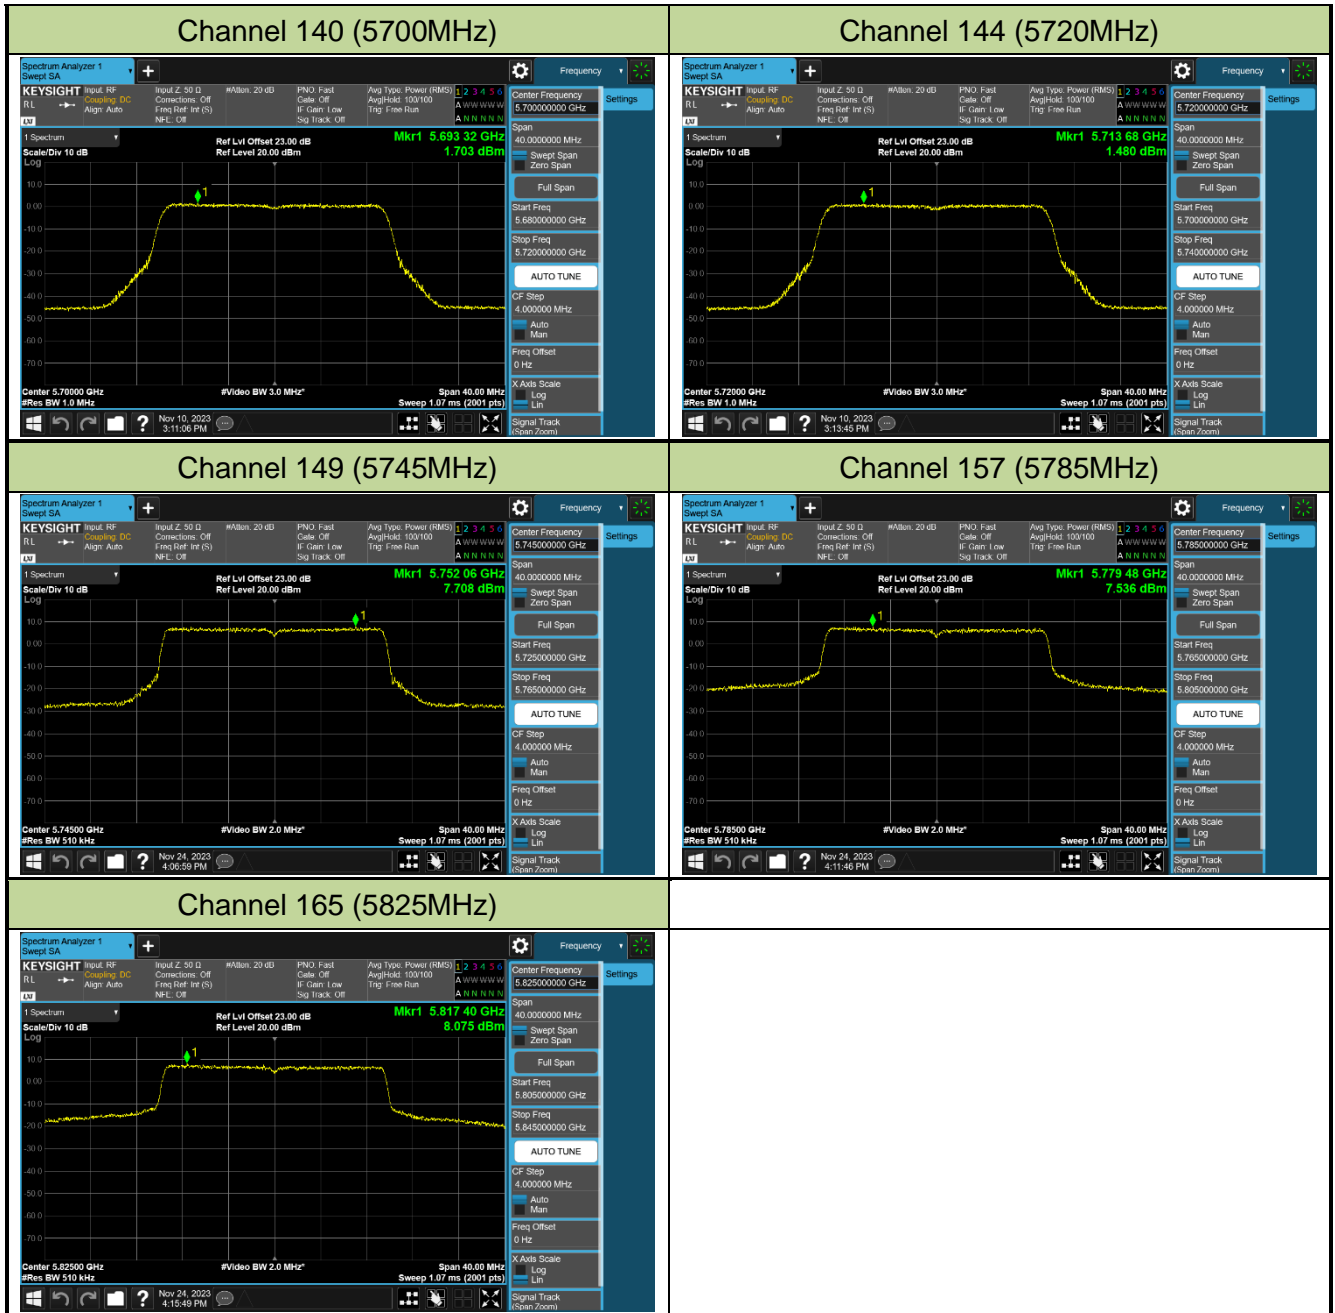

Channel 62 (5310MHz)

Channel 102 (5510MHz)

Channel 110 (5550MHz)

Channel 134 (5670MHz)

Channel 142 (5710MHz)

802.11ac-VHT80 Power Spectral Density - Ant 1

802.11ac-VHT160 Power Spectral Density - Ant 1

Channel 50 (5250MHz)

Channel 114 (5570MHz)

802.11ax-HE20 Power Spectral Density - Ant 1

Channel 36 (5180MHz)

Channel 44 (5220MHz)

Channel 48 (5240MHz)

Channel 52 (5260MHz)

Channel 60 (5300MHz)

Channel 64 (5320MHz)

Channel 100 (5500MHz)

Channel 116 (5580MHz)

802.11ax-HE40 Power Spectral Density - Ant 1

Channel 38 (5190MHz)

Channel 46 (5230MHz)

Channel 54 (5270MHz)

Channel 62 (5310MHz)

Channel 102 (5510MHz)