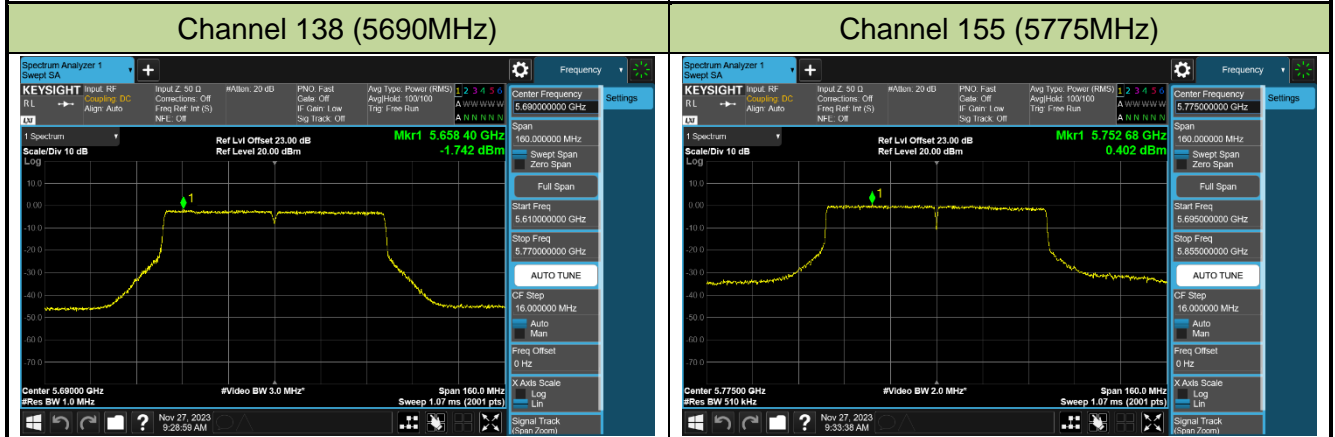

Channel 62 (5310MHz)

Channel 102 (5510MHz)

Channel 110 (5550MHz)

Channel 134 (5670MHz)

Channel 142 (5710MHz)

802.11ac-VHT80 Power Spectral Density - Ant 1

802.11ac-VHT160 Power Spectral Density - Ant 1

Channel 50 (5250MHz)

Channel 114 (5570MHz)

802.11ax-HE20 Power Spectral Density - Ant 1

Channel 36 (5180MHz)

Channel 44 (5220MHz)

Channel 48 (5240MHz)

Channel 52 (5260MHz)

Channel 60 (5300MHz)

Channel 64 (5320MHz)