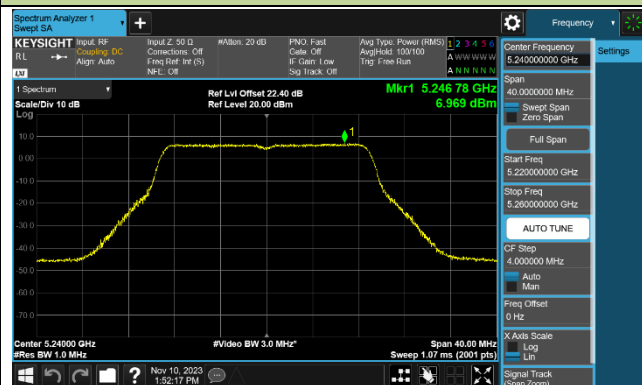

Channel 64 (5320MHz)

Channel 100 (5500MHz)

Channel 116 (5580MHz)

802.11ac-VHT20 Power Spectral Density - Ant 1

Channel 36 (5180MHz)

Channel 44 (5220MHz)

Channel 48 (5240MHz)

Channel 52 (5260MHz)

Channel 60 (5300MHz)

Channel 64 (5320MHz)

Channel 100 (5500MHz)

Channel 116 (5580MHz)

802.11ac-VHT40 Power Spectral Density - Ant 1

Channel 38 (5190MHz)

Channel 46 (5230MHz)

Channel 54 (5270MHz)