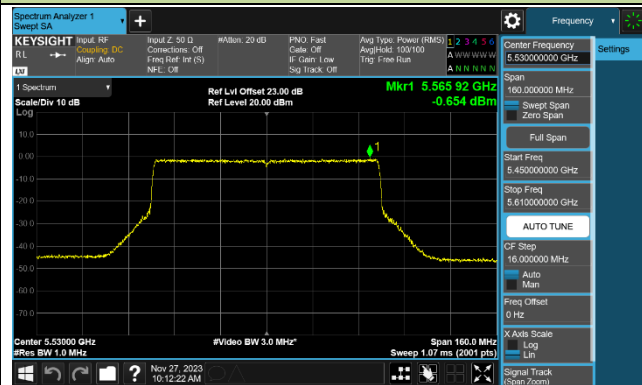

802.11be-EHT80 Power Spectral Density - Ant 0

Channel 42 (5210MHz)

Channel 58 (5290MHz)

Channel 106 (5530MHz)

Channel 122 (5610MHz)

Channel 138 (5690MHz)

Channel 155 (5775MHz)

802.11be-EHT160 Power Spectral Density - Ant 0

Channel 50 (5250MHz)

Channel 114 (5570MHz)

802.11a Power Spectral Density - Ant 1

Channel 36 (5180MHz)

Channel 44 (5220MHz)

Channel 48 (5240MHz)

Channel 52 (5260MHz)

Channel 60 (5300MHz)