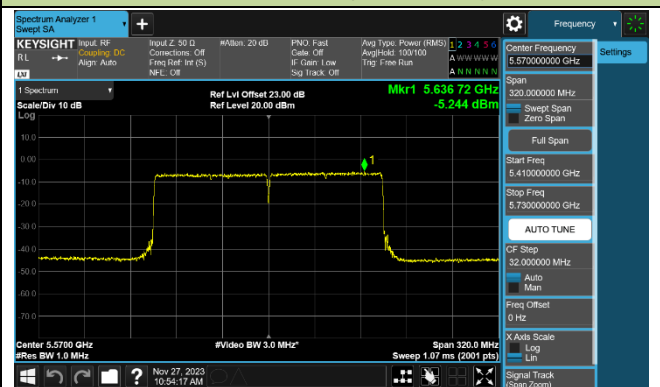

802.11be-EHT80 Power Spectral Density - Ant 0

Channel 42 (5210MHz)

Channel 58 (5290MHz)

Channel 106 (5530MHz)

Channel 122 (5610MHz)

Channel 138 (5690MHz)

Channel 155 (5775MHz)

802.11be-EHT160 Power Spectral Density - Ant 0

Channel 50 (5250MHz)

Channel 114 (5570MHz)

802.11a Power Spectral Density - Ant 1

Channel 36 (5180MHz)

Channel 44 (5220MHz)

Channel 48 (5240MHz)

Channel 52 (5260MHz)

Channel 60 (5300MHz)