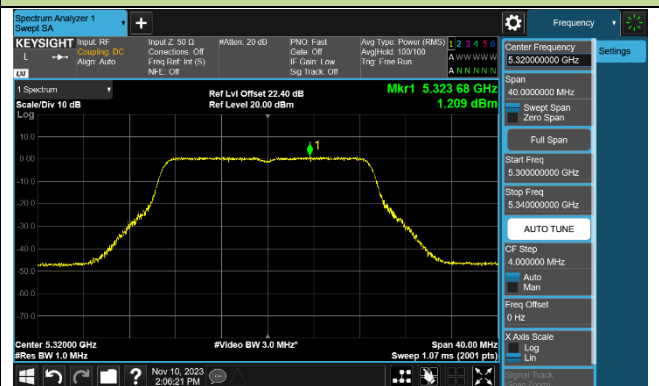

Channel 64 (5320MHz)

Channel 100 (5500MHz)

Channel 116 (5580MHz)

802.11ac-VHT20 Power Spectral Density - Ant 1

Channel 36 (5180MHz)

Channel 44 (5220MHz)

Channel 48 (5240MHz)

Channel 52 (5260MHz)

Channel 60 (5300MHz)

Channel 64 (5320MHz)

Channel 100 (5500MHz)

Channel 116 (5580MHz)

802.11ac-VHT40 Power Spectral Density - Ant 1

Channel 38 (5190MHz)

Channel 46 (5230MHz)

Channel 54 (5270MHz)