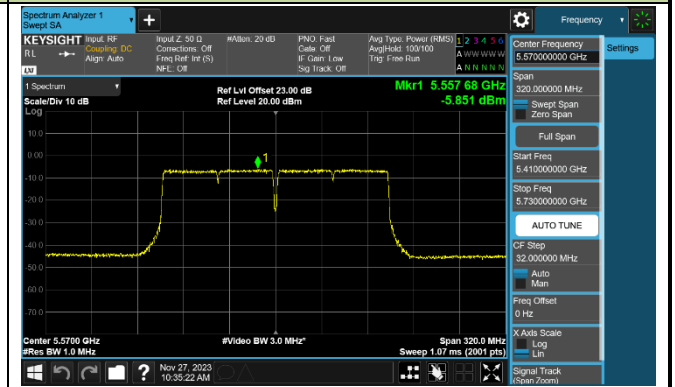

Channel 62 (5310MHz)

Channel 102 (5510MHz)

Channel 110 (5550MHz)

Channel 134 (5670MHz)

Channel 142 (5710MHz)

802.11ac-VHT80 Power Spectral Density - Ant 1

802.11ac-VHT160 Power Spectral Density - Ant 1

Channel 50 (5250MHz)

Channel 114 (5570MHz)

802.11ax-HE20 Power Spectral Density - Ant 1

Channel 36 (5180MHz)

Channel 44 (5220MHz)

Channel 48 (5240MHz)

Channel 52 (5260MHz)

Channel 60 (5300MHz)

Channel 64 (5320MHz)