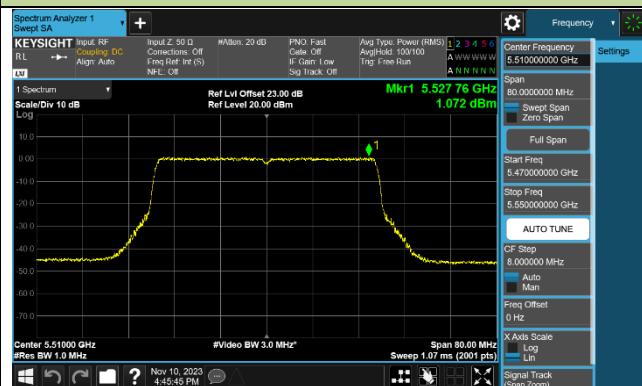

Channel 114 (5570MHz)

802.11ax-HE20 Power Spectral Density - Ant 1

Channel 36 (5180MHz)

Channel 44 (5220MHz)

Channel 48 (5240MHz)

Channel 52 (5260MHz)

Channel 60 (5300MHz)

Channel 64 (5320MHz)

Channel 100 (5500MHz)

Channel 116 (5580MHz)

802.11ax-HE40 Power Spectral Density - Ant 1

Channel 38 (5190MHz)

Channel 46 (5230MHz)

Channel 54 (5270MHz)

Channel 62 (5310MHz)

Channel 102 (5510MHz)

Channel 110 (5550MHz)

Channel 134 (5670MHz)

Channel 142 (5710MHz)

802.11ax-HE80 Power Spectral Density - Ant 1

802.11ax-HE160 Power Spectral Density - Ant 1

Channel 50 (5250MHz)

Channel 114 (5570MHz)