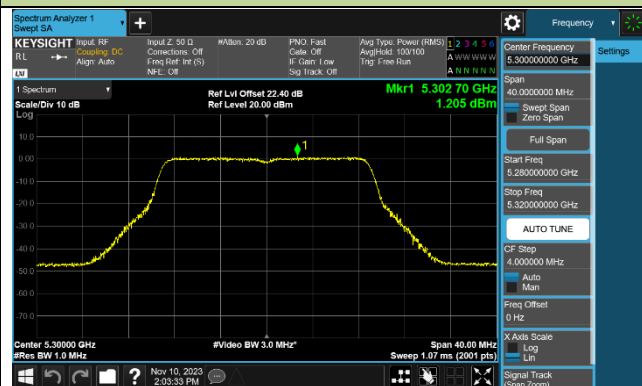

Channel 60 (5300MHz)