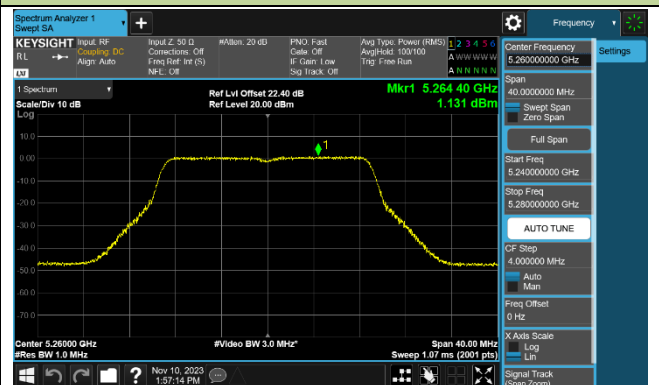

Channel 64 (5320MHz)

Channel 100 (5500MHz)

Channel 116 (5580MHz)

802.11ac-VHT20 Power Spectral Density - Ant 1

Channel 36 (5180MHz)

Channel 44 (5220MHz)

Channel 48 (5240MHz)

Channel 52 (5260MHz)

Channel 60 (5300MHz)

Channel 64 (5320MHz)

Channel 100 (5500MHz)

Channel 116 (5580MHz)

802.11ac-VHT40 Power Spectral Density - Ant 1

Channel 38 (5190MHz)

Channel 46 (5230MHz)

Channel 54 (5270MHz)