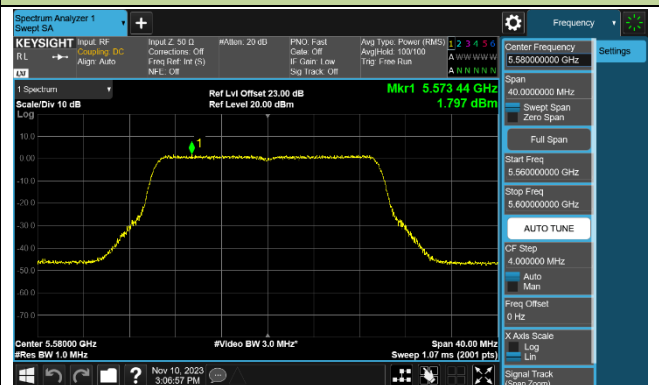

Channel 116 (5580MHz)