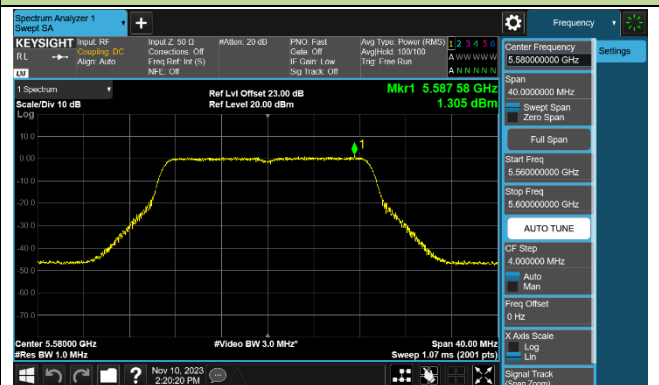

Channel 60 (5300MHz)

Channel 64 (5320MHz)

Channel 100 (5500MHz)

Channel 116 (5580MHz)

802.11ac-VHT40 Power Spectral Density - Ant 1

Channel 38 (5190MHz)

Channel 46 (5230MHz)

Channel 54 (5270MHz)

Channel 62 (5310MHz)

Channel 102 (5510MHz)

Channel 110 (5550MHz)

Channel 134 (5670MHz)

Channel 142 (5710MHz)

802.11ac-VHT80 Power Spectral Density - Ant 1

802.11ac-VHT160 Power Spectral Density - Ant 1

Channel 50 (5250MHz)