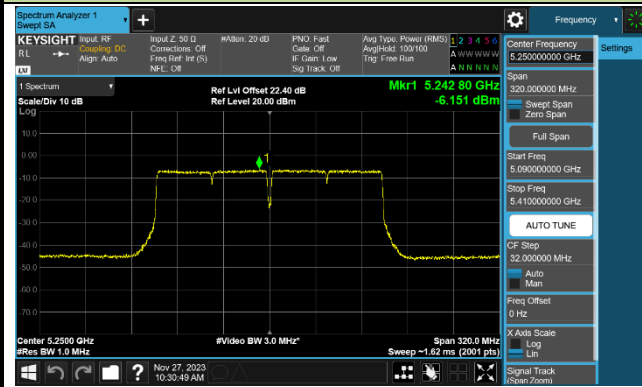

Channel 62 (5310MHz)

Channel 102 (5510MHz)

Channel 110 (5550MHz)

Channel 134 (5670MHz)

Channel 142 (5710MHz)

802.11ac-VHT80 Power Spectral Density - Ant 1

802.11ac-VHT160 Power Spectral Density - Ant 1

Channel 50 (5250MHz)

Channel 114 (5570MHz)

802.11ax-HE20 Power Spectral Density - Ant 1

Channel 36 (5180MHz)

Channel 44 (5220MHz)

Channel 48 (5240MHz)

Channel 52 (5260MHz)

Channel 60 (5300MHz)

Channel 64 (5320MHz)