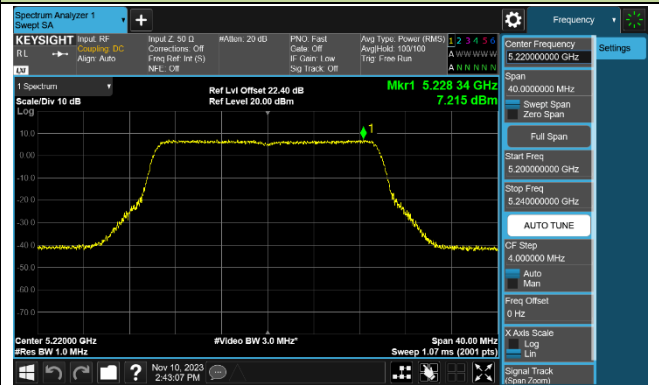

Channel 62 (5310MHz)

Channel 102 (5510MHz)

Channel 110 (5550MHz)

Channel 134 (5670MHz)

Channel 142 (5710MHz)

802.11ac-VHT80 Power Spectral Density - Ant 1

802.11ac-VHT160 Power Spectral Density - Ant 1

Channel 50 (5250MHz)

Channel 114 (5570MHz)

802.11ax-HE20 Power Spectral Density - Ant 1

Channel 36 (5180MHz)

Channel 44 (5220MHz)

Channel 48 (5240MHz)

Channel 52 (5260MHz)

Channel 60 (5300MHz)

Channel 64 (5320MHz)

Channel 100 (5500MHz)

Channel 116 (5580MHz)

802.11ax-HE40 Power Spectral Density - Ant 1

Channel 38 (5190MHz)

Channel 46 (5230MHz)

Channel 54 (5270MHz)

Channel 62 (5310MHz)

Channel 102 (5510MHz)