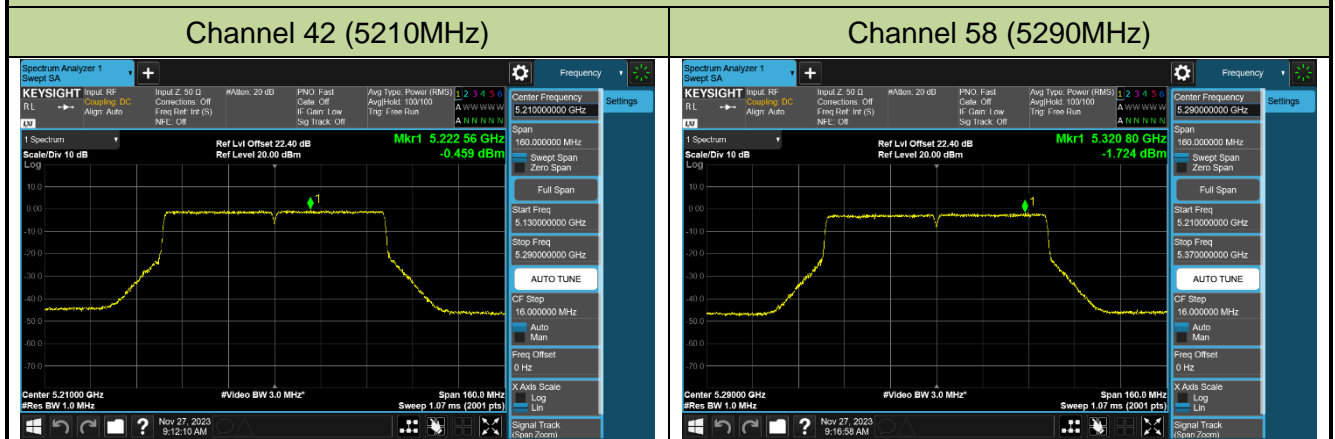

Channel 62 (5310MHz)

Channel 102 (5510MHz)

Channel 110 (5550MHz)

Channel 134 (5670MHz)

Channel 142 (5710MHz)

802.11ac-VHT80 Power Spectral Density - Ant 1

802.11ac-VHT160 Power Spectral Density - Ant 1

Channel 50 (5250MHz)

Channel 114 (5570MHz)

802.11ax-HE20 Power Spectral Density - Ant 1

Channel 36 (5180MHz)

Channel 44 (5220MHz)

Channel 48 (5240MHz)

Channel 52 (5260MHz)

Channel 60 (5300MHz)

Channel 64 (5320MHz)