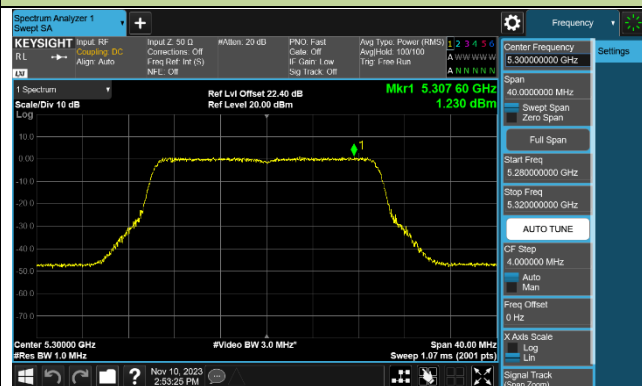

Channel 62 (5310MHz)

Channel 102 (5510MHz)

Channel 110 (5550MHz)

Channel 134 (5670MHz)

Channel 142 (5710MHz)

802.11ac-VHT80 Power Spectral Density - Ant 1

802.11ac-VHT160 Power Spectral Density - Ant 1

Channel 50 (5250MHz)

Channel 114 (5570MHz)

802.11ax-HE20 Power Spectral Density - Ant 1

Channel 36 (5180MHz)

Channel 44 (5220MHz)

Channel 48 (5240MHz)

Channel 52 (5260MHz)

Channel 60 (5300MHz)

Channel 64 (5320MHz)