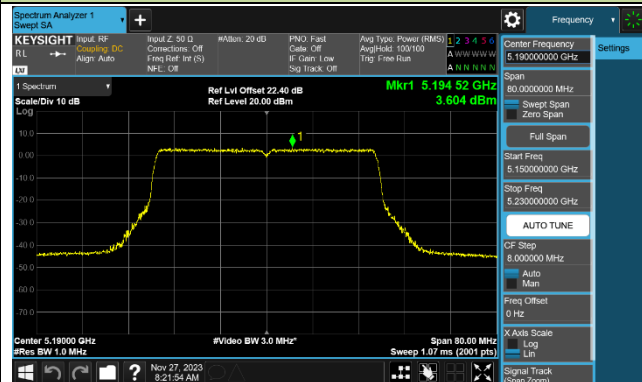

Channel 114 (5570MHz)

802.11ax-HE20 Power Spectral Density - Ant 1

Channel 36 (5180MHz)

Channel 44 (5220MHz)

Channel 48 (5240MHz)

Channel 52 (5260MHz)

Channel 60 (5300MHz)

Channel 64 (5320MHz)

Channel 100 (5500MHz)

Channel 116 (5580MHz)

802.11ax-HE40 Power Spectral Density - Ant 1

Channel 38 (5190MHz)

Channel 46 (5230MHz)

Channel 54 (5270MHz)

Channel 62 (5310MHz)

Channel 102 (5510MHz)

Channel 110 (5550MHz)

Channel 134 (5670MHz)

Channel 142 (5710MHz)

802.11ax-HE80 Power Spectral Density - Ant 1

802.11ax-HE160 Power Spectral Density - Ant 1

Channel 50 (5250MHz)

Channel 114 (5570MHz)