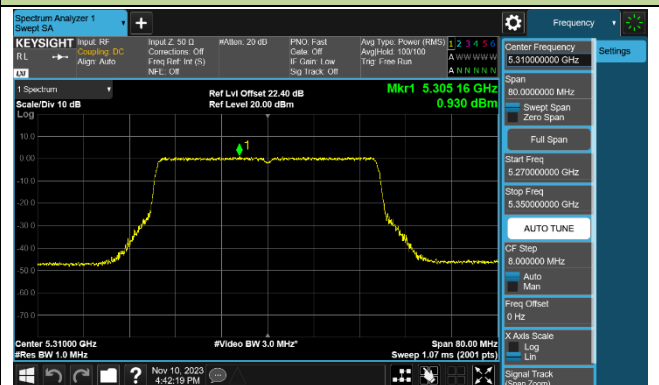

Channel 114 (5570MHz)

802.11ax-HE20 Power Spectral Density - Ant 1

Channel 36 (5180MHz)

Channel 44 (5220MHz)

Channel 48 (5240MHz)

Channel 52 (5260MHz)

Channel 60 (5300MHz)

Channel 64 (5320MHz)

Channel 100 (5500MHz)

Channel 116 (5580MHz)

802.11ax-HE40 Power Spectral Density - Ant 1

Channel 38 (5190MHz)

Channel 46 (5230MHz)

Channel 54 (5270MHz)

Channel 62 (5310MHz)

Channel 102 (5510MHz)

Channel 110 (5550MHz)

Channel 134 (5670MHz)

Channel 142 (5710MHz)

802.11ax-HE80 Power Spectral Density - Ant 1

802.11ax-HE160 Power Spectral Density - Ant 1

Channel 50 (5250MHz)

Channel 114 (5570MHz)