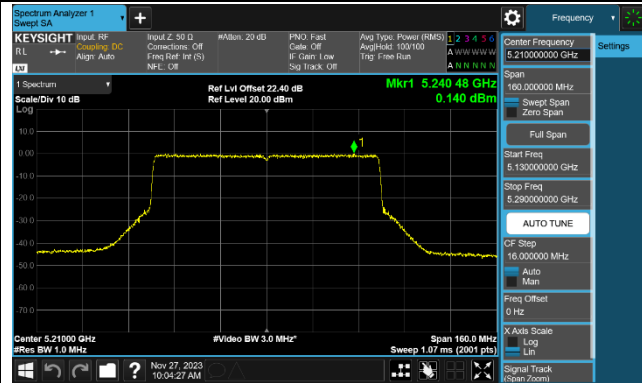

802.11be-EHT80 Power Spectral Density - Ant 0

Channel 42 (5210MHz)

Channel 58 (5290MHz)

Channel 106 (5530MHz)

Channel 122 (5610MHz)

Channel 138 (5690MHz)

Channel 155 (5775MHz)

802.11be-EHT160 Power Spectral Density - Ant 0

Channel 50 (5250MHz)

Channel 114 (5570MHz)

802.11a Power Spectral Density - Ant 1

Channel 36 (5180MHz)

Channel 44 (5220MHz)

Channel 48 (5240MHz)

Channel 52 (5260MHz)

Channel 60 (5300MHz)