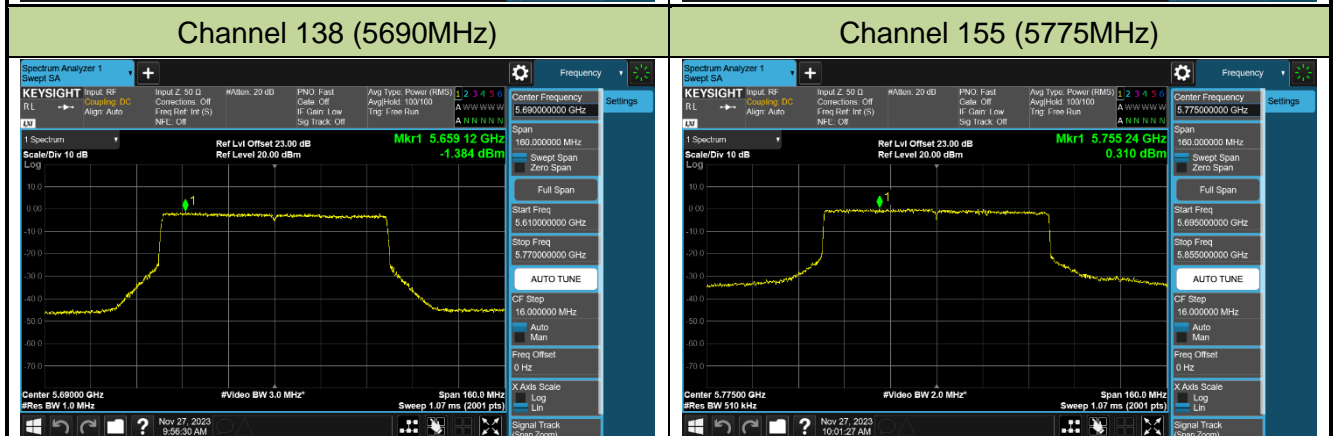

Channel 100 (5500MHz)

Channel 116 (5580MHz)

802.11ax-HE40 Power Spectral Density - Ant 1

Channel 38 (5190MHz)

Channel 46 (5230MHz)

Channel 54 (5270MHz)

Channel 62 (5310MHz)

Channel 102 (5510MHz)

Channel 110 (5550MHz)

Channel 134 (5670MHz)

Channel 142 (5710MHz)

802.11ax-HE80 Power Spectral Density - Ant 1

802.11ax-HE160 Power Spectral Density - Ant 1

Channel 50 (5250MHz)

Channel 114 (5570MHz)