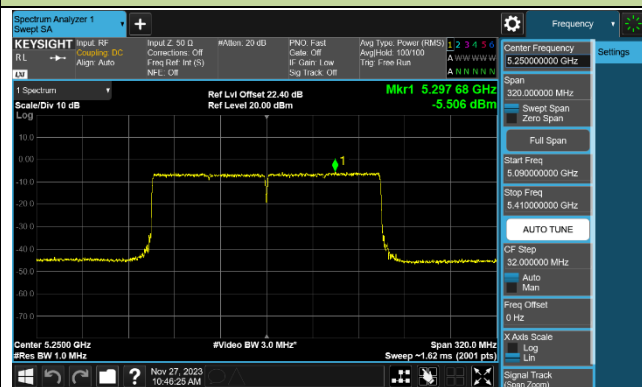

802.11be-EHT80 Power Spectral Density - Ant 0

Channel 42 (5210MHz)

Channel 58 (5290MHz)

Channel 106 (5530MHz)

Channel 122 (5610MHz)

Channel 138 (5690MHz)

Channel 155 (5775MHz)

802.11be-EHT160 Power Spectral Density - Ant 0

Channel 50 (5250MHz)

Channel 114 (5570MHz)

802.11a Power Spectral Density - Ant 1

Channel 36 (5180MHz)

Channel 44 (5220MHz)

Channel 48 (5240MHz)

Channel 52 (5260MHz)

Channel 60 (5300MHz)