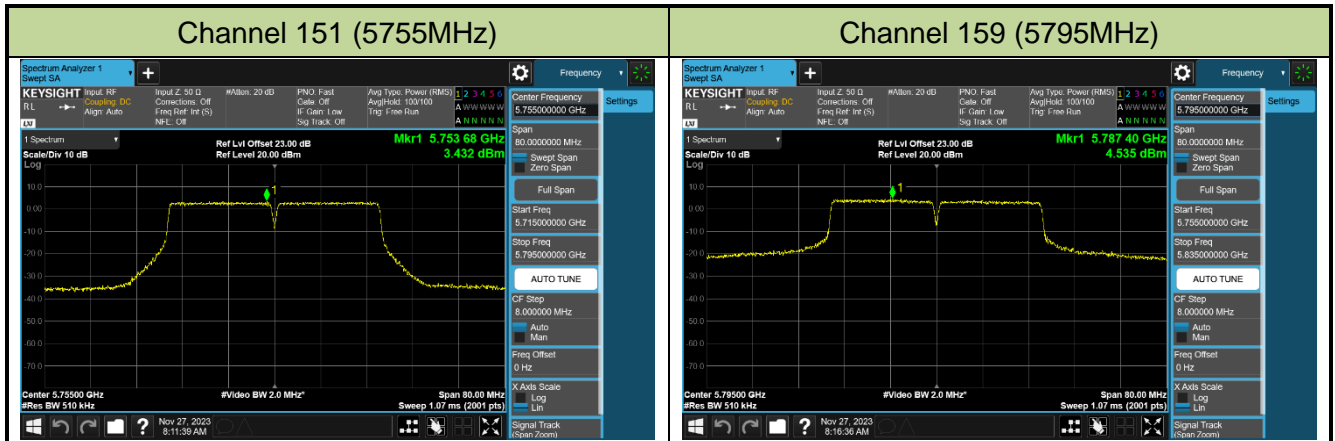

Channel 62 (5310MHz)

Channel 102 (5510MHz)

Channel 110 (5550MHz)

Channel 134 (5670MHz)

Channel 142 (5710MHz)

802.11ac-VHT80 Power Spectral Density - Ant 1

802.11ac-VHT160 Power Spectral Density - Ant 1

Channel 50 (5250MHz)

Channel 114 (5570MHz)

802.11ax-HE20 Power Spectral Density - Ant 1

Channel 36 (5180MHz)

Channel 44 (5220MHz)

Channel 48 (5240MHz)

Channel 52 (5260MHz)

Channel 60 (5300MHz)

Channel 64 (5320MHz)