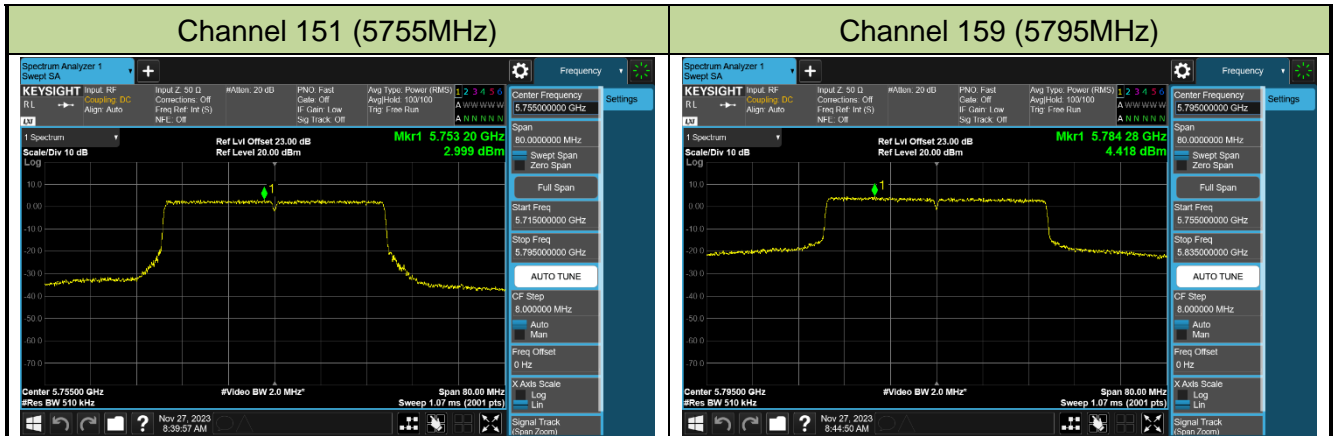

Channel 100 (5500MHz)

Channel 116 (5580MHz)

802.11ax-HE40 Power Spectral Density - Ant 1

Channel 38 (5190MHz)

Channel 46 (5230MHz)

Channel 54 (5270MHz)

Channel 62 (5310MHz)

Channel 102 (5510MHz)

Channel 110 (5550MHz)

Channel 134 (5670MHz)

Channel 142 (5710MHz)

802.11ax-HE80 Power Spectral Density - Ant 1

802.11ax-HE160 Power Spectral Density - Ant 1

Channel 50 (5250MHz)

Channel 114 (5570MHz)