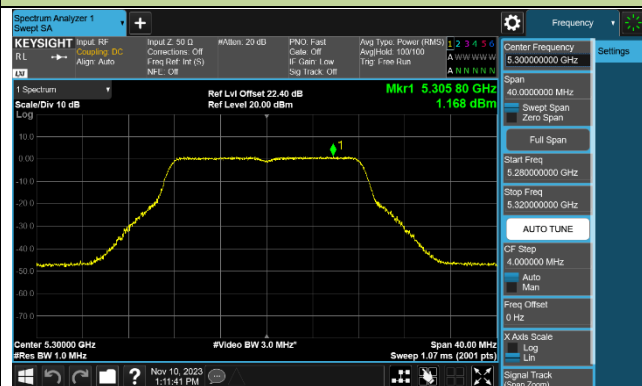

Channel 50 (5250MHz)

Channel 114 (5570MHz)

802.11a Power Spectral Density - Ant 1

Channel 36 (5180MHz)

Channel 44 (5220MHz)

Channel 48 (5240MHz)

Channel 52 (5260MHz)

Channel 60 (5300MHz)

Channel 64 (5320MHz)

Channel 100 (5500MHz)

Channel 116 (5580MHz)

802.11ac-VHT20 Power Spectral Density - Ant 1

Channel 36 (5180MHz)

Channel 44 (5220MHz)

Channel 48 (5240MHz)

Channel 52 (5260MHz)