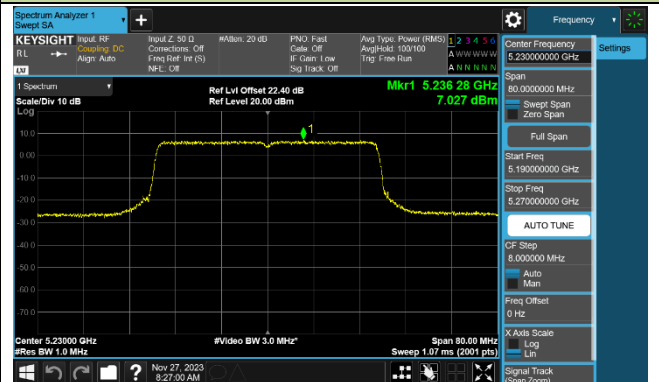

Channel 114 (5570MHz)

802.11ax-HE20 Power Spectral Density - Ant 1

Channel 36 (5180MHz)

Channel 44 (5220MHz)

Channel 48 (5240MHz)

Channel 52 (5260MHz)

Channel 60 (5300MHz)

Channel 64 (5320MHz)

Channel 100 (5500MHz)

Channel 116 (5580MHz)

802.11ax-HE40 Power Spectral Density - Ant 1

Channel 38 (5190MHz)

Channel 46 (5230MHz)

Channel 54 (5270MHz)

Channel 62 (5310MHz)

Channel 102 (5510MHz)

Channel 110 (5550MHz)

Channel 134 (5670MHz)

Channel 142 (5710MHz)

802.11ax-HE80 Power Spectral Density - Ant 1

802.11ax-HE160 Power Spectral Density - Ant 1

Channel 50 (5250MHz)

Channel 114 (5570MHz)