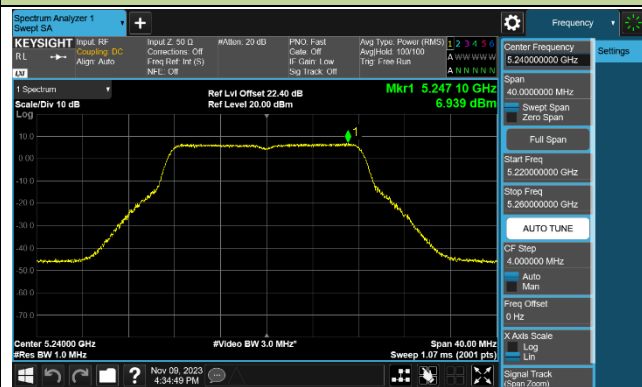

Channel 50 (5250MHz)

Channel 114 (5570MHz)

802.11a Power Spectral Density - Ant 1

Channel 36 (5180MHz)

Channel 44 (5220MHz)

Channel 48 (5240MHz)

Channel 52 (5260MHz)

Channel 60 (5300MHz)

Channel 64 (5320MHz)

Channel 100 (5500MHz)

Channel 116 (5580MHz)

802.11ac-VHT20 Power Spectral Density - Ant 1

Channel 36 (5180MHz)

Channel 44 (5220MHz)

Channel 48 (5240MHz)

Channel 52 (5260MHz)