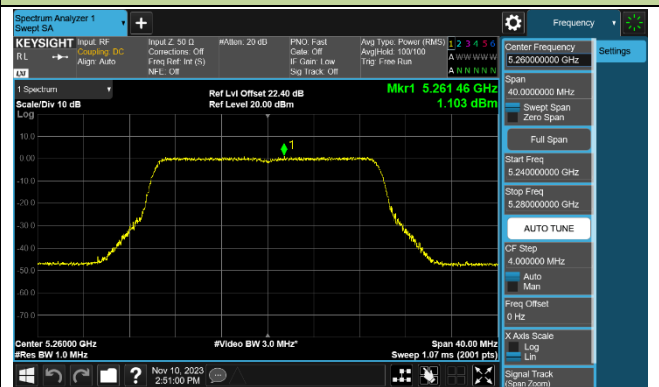

Channel 62 (5310MHz)

Channel 102 (5510MHz)

Channel 110 (5550MHz)

Channel 134 (5670MHz)

Channel 142 (5710MHz)

802.11ac-VHT80 Power Spectral Density - Ant 1

802.11ac-VHT160 Power Spectral Density - Ant 1

Channel 50 (5250MHz)

Channel 114 (5570MHz)

802.11ax-HE20 Power Spectral Density - Ant 1

Channel 36 (5180MHz)

Channel 44 (5220MHz)

Channel 48 (5240MHz)

Channel 52 (5260MHz)

Channel 60 (5300MHz)

Channel 64 (5320MHz)

Channel 100 (5500MHz)

Channel 116 (5580MHz)

802.11ax-HE40 Power Spectral Density - Ant 1

Channel 38 (5190MHz)

Channel 46 (5230MHz)

Channel 54 (5270MHz)

Channel 62 (5310MHz)

Channel 102 (5510MHz)