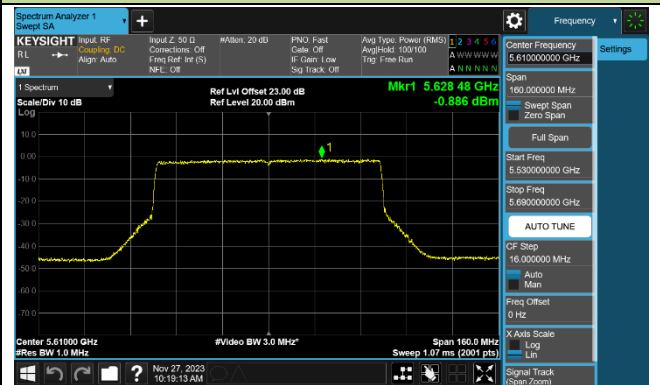

802.11be-EHT80 Power Spectral Density - Ant 0

Channel 42 (5210MHz)

Channel 58 (5290MHz)

Channel 106 (5530MHz)

Channel 122 (5610MHz)

Channel 138 (5690MHz)

Channel 155 (5775MHz)

802.11be-EHT160 Power Spectral Density - Ant 0

Channel 50 (5250MHz)

Channel 114 (5570MHz)

802.11a Power Spectral Density - Ant 1

Channel 36 (5180MHz)

Channel 44 (5220MHz)

Channel 48 (5240MHz)

Channel 52 (5260MHz)

Channel 60 (5300MHz)