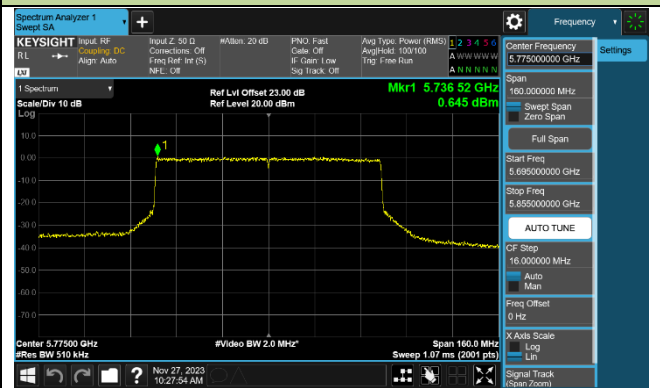

802.11be-EHT80 Power Spectral Density - Ant 0

Channel 42 (5210MHz)

Channel 58 (5290MHz)

Channel 106 (5530MHz)

Channel 122 (5610MHz)

Channel 138 (5690MHz)

Channel 155 (5775MHz)

802.11be-EHT160 Power Spectral Density - Ant 0

Channel 50 (5250MHz)

Channel 114 (5570MHz)

802.11a Power Spectral Density - Ant 1

Channel 36 (5180MHz)

Channel 44 (5220MHz)

Channel 48 (5240MHz)

Channel 52 (5260MHz)

Channel 60 (5300MHz)