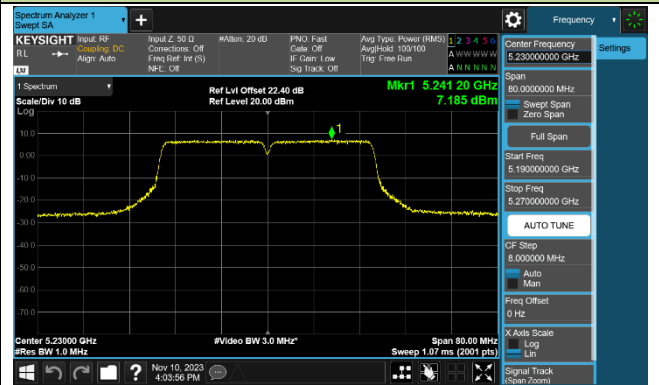

Channel 60 (5300MHz)

Channel 64 (5320MHz)

Channel 100 (5500MHz)

Channel 116 (5580MHz)

802.11ac-VHT40 Power Spectral Density - Ant 1

Channel 38 (5190MHz)

Channel 46 (5230MHz)

Channel 54 (5270MHz)

Channel 62 (5310MHz)

Channel 102 (5510MHz)

Channel 110 (5550MHz)

Channel 134 (5670MHz)

Channel 142 (5710MHz)

802.11ac-VHT80 Power Spectral Density - Ant 1

802.11ac-VHT160 Power Spectral Density - Ant 1

Channel 50 (5250MHz)