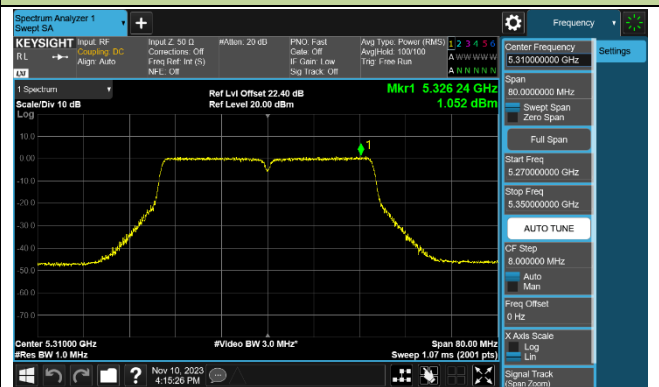

Channel 60 (5300MHz)

Channel 64 (5320MHz)

Channel 100 (5500MHz)

Channel 116 (5580MHz)

802.11ac-VHT40 Power Spectral Density - Ant 1

Channel 38 (5190MHz)

Channel 46 (5230MHz)

Channel 54 (5270MHz)

Channel 62 (5310MHz)

Channel 102 (5510MHz)

Channel 110 (5550MHz)

Channel 134 (5670MHz)

Channel 142 (5710MHz)

802.11ac-VHT80 Power Spectral Density - Ant 1

802.11ac-VHT160 Power Spectral Density - Ant 1

Channel 50 (5250MHz)