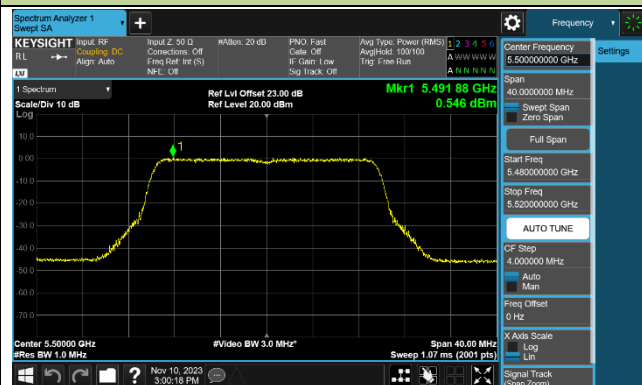

Channel 100 (5500MHz)