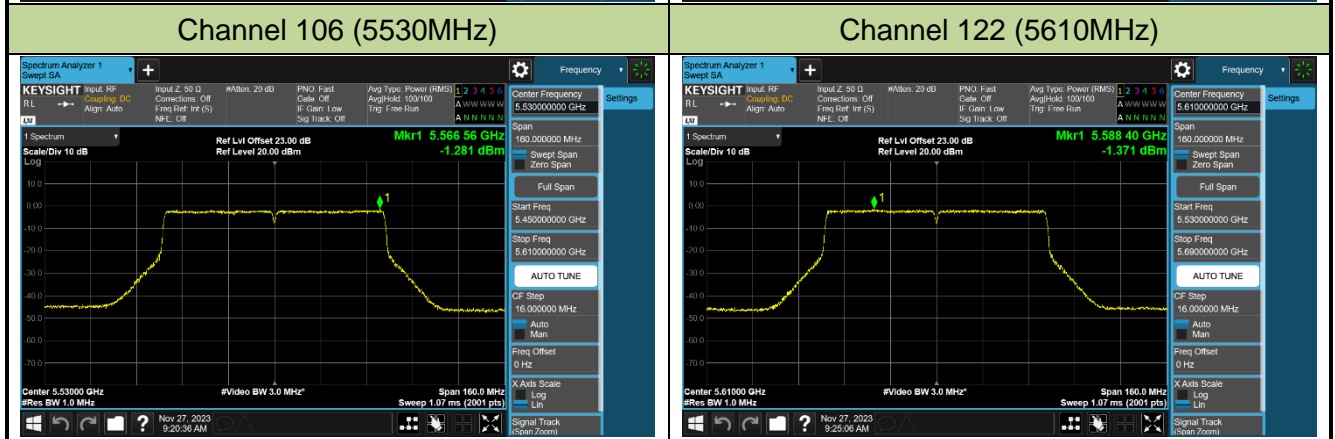

Channel 62 (5310MHz)

Channel 102 (5510MHz)

Channel 110 (5550MHz)

Channel 134 (5670MHz)

Channel 142 (5710MHz)

802.11ac-VHT80 Power Spectral Density - Ant 1

802.11ac-VHT160 Power Spectral Density - Ant 1

Channel 50 (5250MHz)

Channel 114 (5570MHz)

802.11ax-HE20 Power Spectral Density - Ant 1

Channel 36 (5180MHz)

Channel 44 (5220MHz)

Channel 48 (5240MHz)

Channel 52 (5260MHz)

Channel 60 (5300MHz)

Channel 64 (5320MHz)