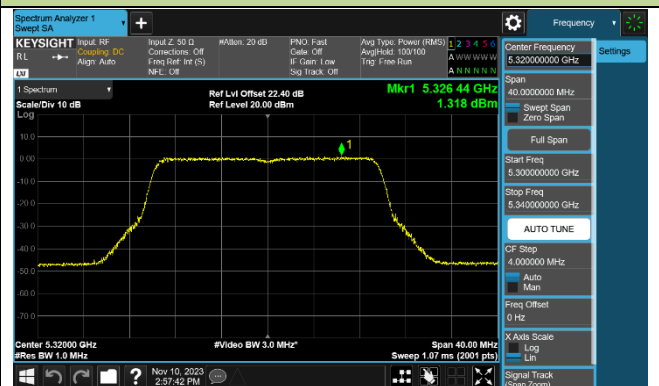

Channel 62 (5310MHz)

Channel 102 (5510MHz)

Channel 110 (5550MHz)

Channel 134 (5670MHz)

Channel 142 (5710MHz)

802.11ac-VHT80 Power Spectral Density - Ant 1

802.11ac-VHT160 Power Spectral Density - Ant 1

Channel 50 (5250MHz)

Channel 114 (5570MHz)

802.11ax-HE20 Power Spectral Density - Ant 1

Channel 36 (5180MHz)

Channel 44 (5220MHz)

Channel 48 (5240MHz)

Channel 52 (5260MHz)

Channel 60 (5300MHz)

Channel 64 (5320MHz)

Channel 100 (5500MHz)

Channel 116 (5580MHz)

802.11ax-HE40 Power Spectral Density - Ant 1

Channel 38 (5190MHz)

Channel 46 (5230MHz)

Channel 54 (5270MHz)

Channel 62 (5310MHz)

Channel 102 (5510MHz)