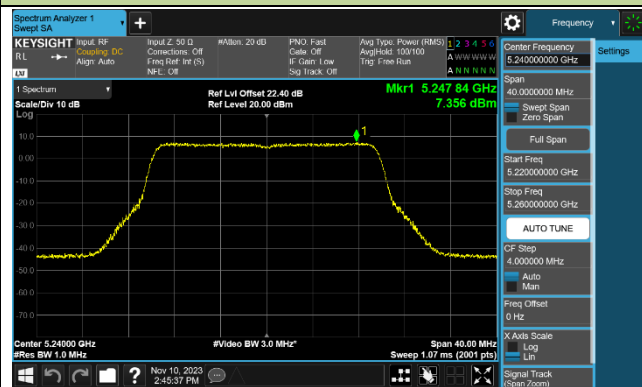

Channel 62 (5310MHz)

Channel 102 (5510MHz)

Channel 110 (5550MHz)

Channel 134 (5670MHz)

Channel 142 (5710MHz)

802.11ac-VHT80 Power Spectral Density - Ant 1

802.11ac-VHT160 Power Spectral Density - Ant 1

Channel 50 (5250MHz)

Channel 114 (5570MHz)

802.11ax-HE20 Power Spectral Density - Ant 1

Channel 36 (5180MHz)

Channel 44 (5220MHz)

Channel 48 (5240MHz)

Channel 52 (5260MHz)

Channel 60 (5300MHz)

Channel 64 (5320MHz)