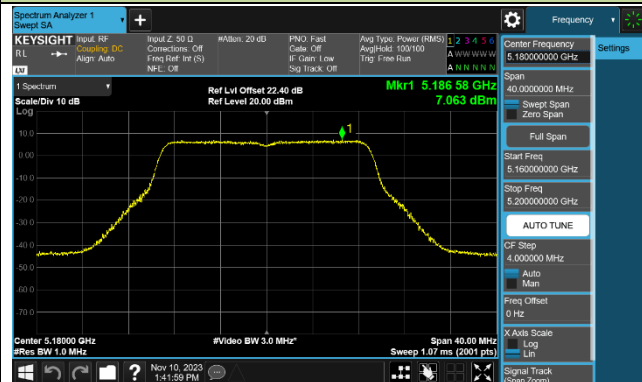

Channel 64 (5320MHz)

Channel 100 (5500MHz)

Channel 116 (5580MHz)

802.11ac-VHT20 Power Spectral Density - Ant 1

Channel 36 (5180MHz)

Channel 44 (5220MHz)

Channel 48 (5240MHz)

Channel 52 (5260MHz)

Channel 60 (5300MHz)

Channel 64 (5320MHz)

Channel 100 (5500MHz)

Channel 116 (5580MHz)

802.11ac-VHT40 Power Spectral Density - Ant 1

Channel 38 (5190MHz)

Channel 46 (5230MHz)

Channel 54 (5270MHz)