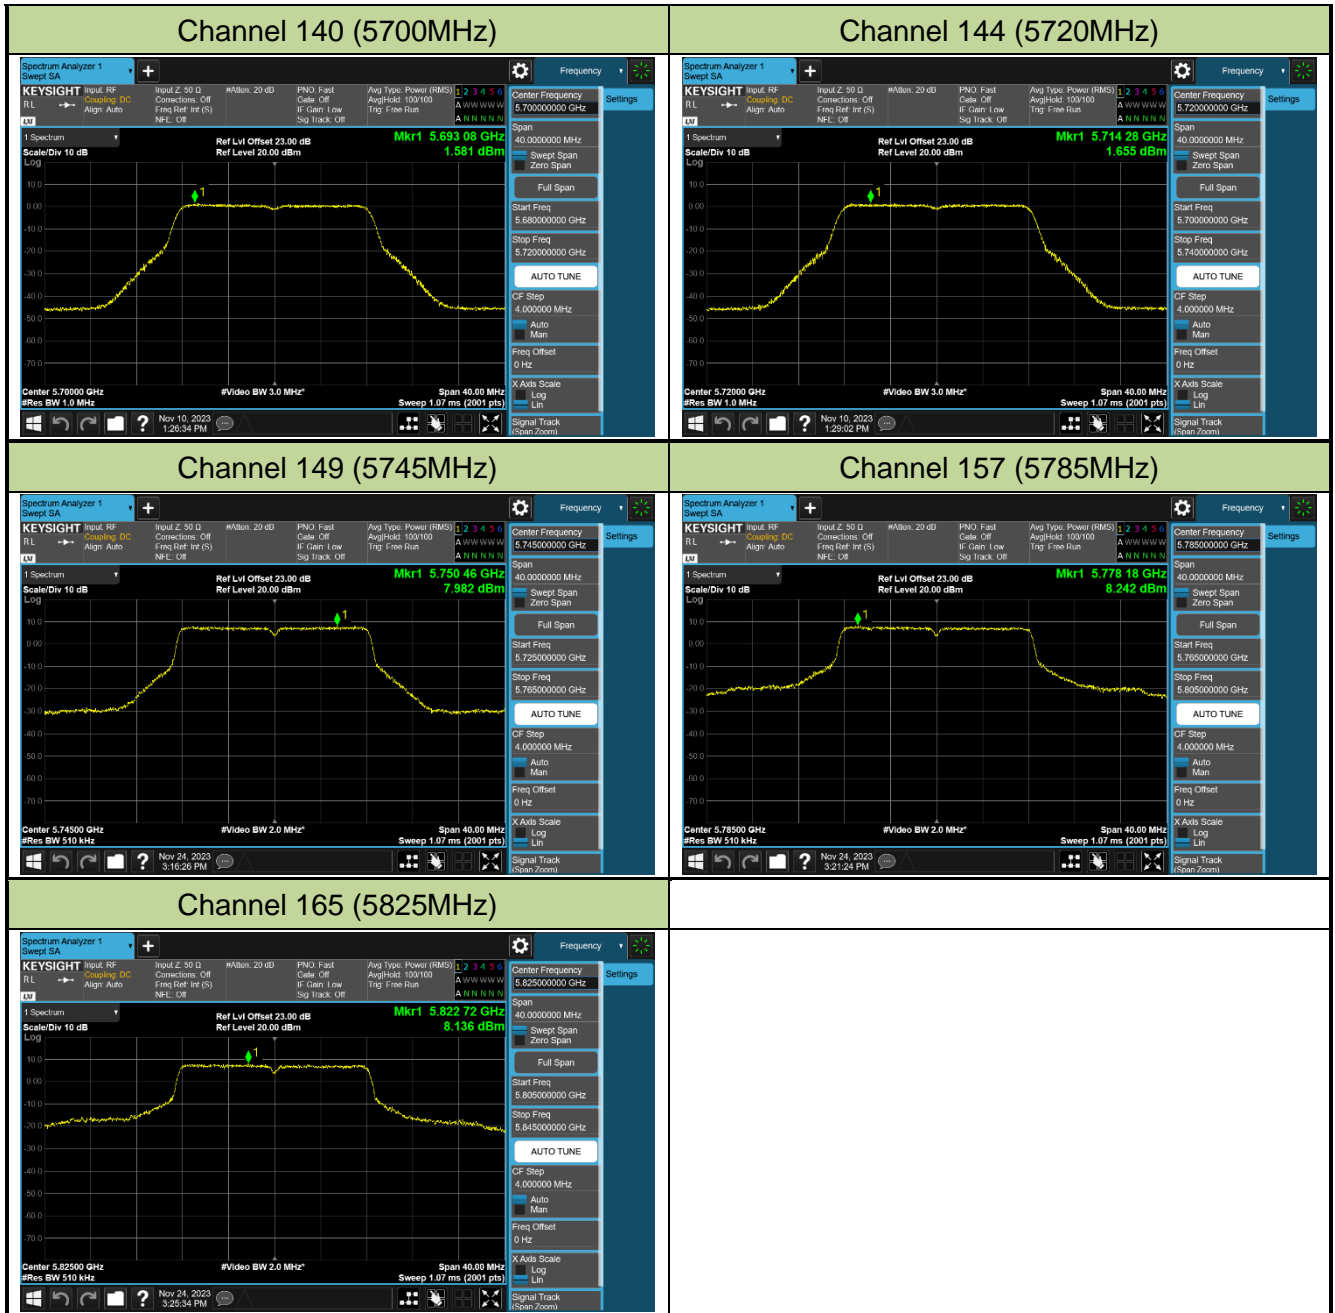

Channel 64 (5320MHz)

Channel 100 (5500MHz)

Channel 116 (5580MHz)

802.11ac-VHT20 Power Spectral Density - Ant 1

Channel 36 (5180MHz)

Channel 44 (5220MHz)

Channel 48 (5240MHz)

Channel 52 (5260MHz)

Channel 60 (5300MHz)

Channel 64 (5320MHz)

Channel 100 (5500MHz)

Channel 116 (5580MHz)

802.11ac-VHT40 Power Spectral Density - Ant 1

Channel 38 (5190MHz)

Channel 46 (5230MHz)

Channel 54 (5270MHz)