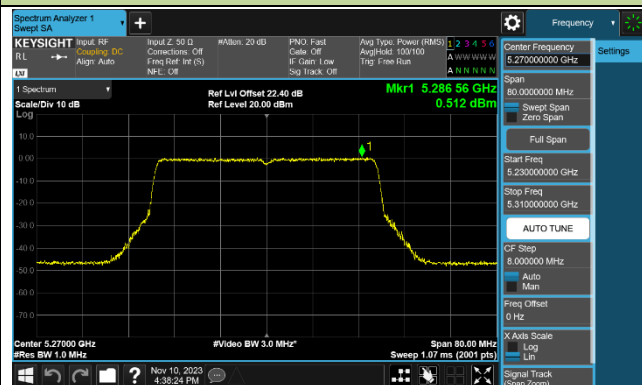

Channel 114 (5570MHz)

802.11ax-HE20 Power Spectral Density - Ant 1

Channel 36 (5180MHz)

Channel 44 (5220MHz)

Channel 48 (5240MHz)

Channel 52 (5260MHz)

Channel 60 (5300MHz)

Channel 64 (5320MHz)

Channel 100 (5500MHz)

Channel 116 (5580MHz)

802.11ax-HE40 Power Spectral Density - Ant 1

Channel 38 (5190MHz)

Channel 46 (5230MHz)

Channel 54 (5270MHz)

Channel 62 (5310MHz)

Channel 102 (5510MHz)

Channel 110 (5550MHz)

Channel 134 (5670MHz)

Channel 142 (5710MHz)

802.11ax-HE80 Power Spectral Density - Ant 1

802.11ax-HE160 Power Spectral Density - Ant 1

Channel 50 (5250MHz)

Channel 114 (5570MHz)