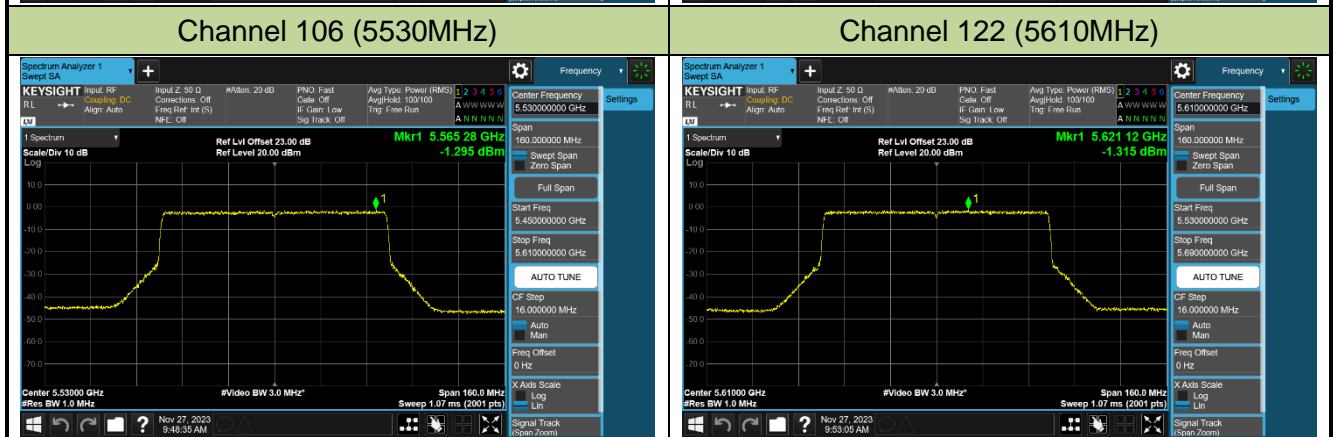

Channel 100 (5500MHz)

Channel 116 (5580MHz)

802.11ax-HE40 Power Spectral Density - Ant 1

Channel 38 (5190MHz)

Channel 46 (5230MHz)

Channel 54 (5270MHz)

Channel 62 (5310MHz)

Channel 102 (5510MHz)

Channel 110 (5550MHz)

Channel 134 (5670MHz)

Channel 142 (5710MHz)

802.11ax-HE80 Power Spectral Density - Ant 1

802.11ax-HE160 Power Spectral Density - Ant 1

Channel 50 (5250MHz)

Channel 114 (5570MHz)