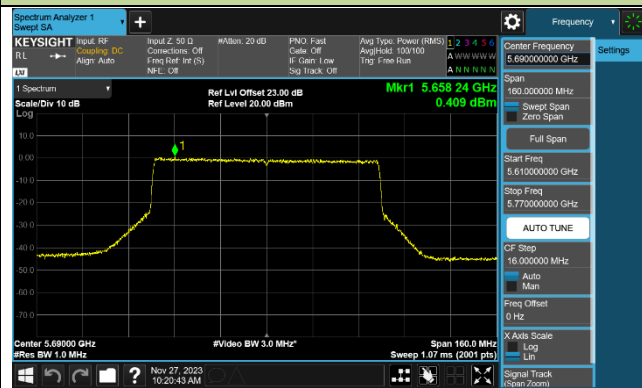

802.11be-EHT80 Power Spectral Density - Ant 0

Channel 42 (5210MHz)

Channel 58 (5290MHz)

Channel 106 (5530MHz)

Channel 122 (5610MHz)

Channel 138 (5690MHz)

Channel 155 (5775MHz)

802.11be-EHT160 Power Spectral Density - Ant 0

Channel 50 (5250MHz)

Channel 114 (5570MHz)

802.11a Power Spectral Density - Ant 1

Channel 36 (5180MHz)

Channel 44 (5220MHz)

Channel 48 (5240MHz)

Channel 52 (5260MHz)

Channel 60 (5300MHz)