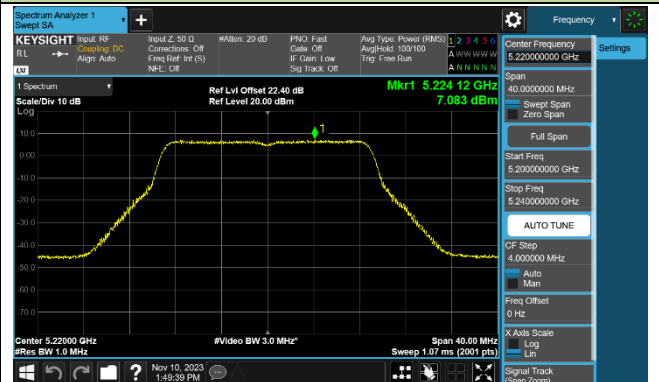

Channel 64 (5320MHz)

Channel 100 (5500MHz)

Channel 116 (5580MHz)

802.11ac-VHT20 Power Spectral Density - Ant 1

Channel 36 (5180MHz)

Channel 44 (5220MHz)

Channel 48 (5240MHz)

Channel 52 (5260MHz)

Channel 60 (5300MHz)

Channel 64 (5320MHz)

Channel 100 (5500MHz)

Channel 116 (5580MHz)

802.11ac-VHT40 Power Spectral Density - Ant 1

Channel 38 (5190MHz)

Channel 46 (5230MHz)

Channel 54 (5270MHz)