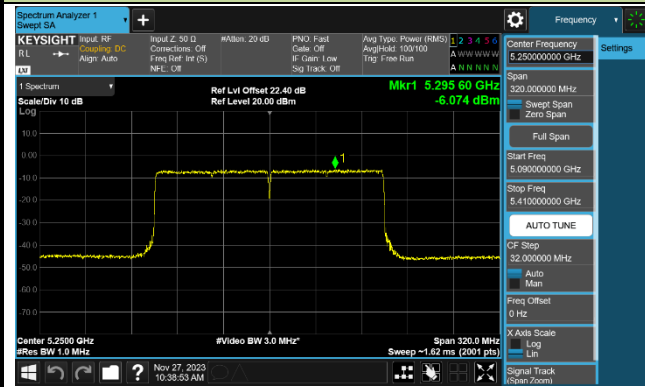

Channel 110 (5550MHz)

Channel 134 (5670MHz)

Channel 142 (5710MHz)

802.11ax-HE80 Power Spectral Density - Ant 1

802.11ax-HE160 Power Spectral Density - Ant 1

Channel 50 (5250MHz)

Channel 114 (5570MHz)