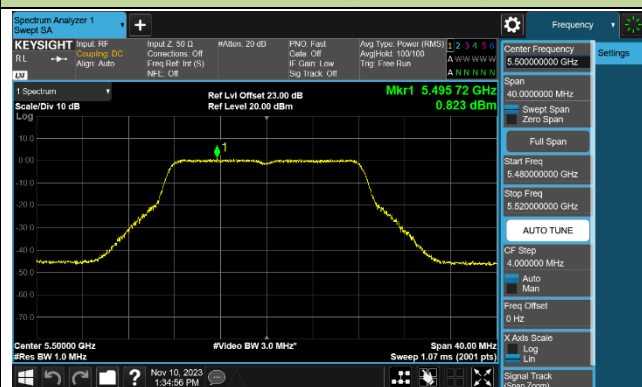

Channel 50 (5250MHz)

Channel 114 (5570MHz)

802.11a Power Spectral Density - Ant 1

Channel 36 (5180MHz)

Channel 44 (5220MHz)

Channel 48 (5240MHz)

Channel 52 (5260MHz)

Channel 60 (5300MHz)

Channel 64 (5320MHz)

Channel 100 (5500MHz)

Channel 116 (5580MHz)

802.11ac-VHT20 Power Spectral Density - Ant 1

Channel 36 (5180MHz)

Channel 44 (5220MHz)

Channel 48 (5240MHz)

Channel 52 (5260MHz)