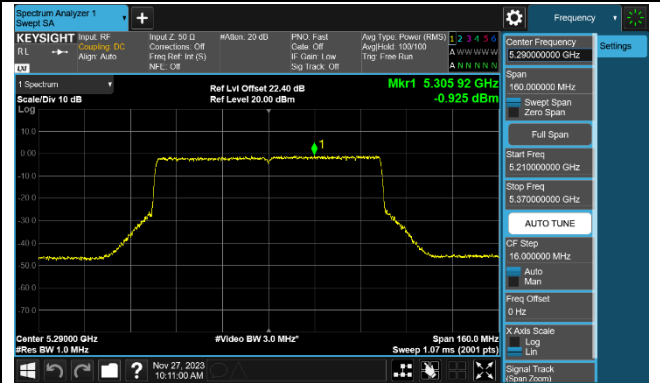

802.11be-EHT80 Power Spectral Density - Ant 0

Channel 42 (5210MHz)

Channel 58 (5290MHz)

Channel 106 (5530MHz)

Channel 122 (5610MHz)

Channel 138 (5690MHz)

Channel 155 (5775MHz)

802.11be-EHT160 Power Spectral Density - Ant 0

Channel 50 (5250MHz)

Channel 114 (5570MHz)

802.11a Power Spectral Density - Ant 1

Channel 36 (5180MHz)

Channel 44 (5220MHz)

Channel 48 (5240MHz)

Channel 52 (5260MHz)

Channel 60 (5300MHz)