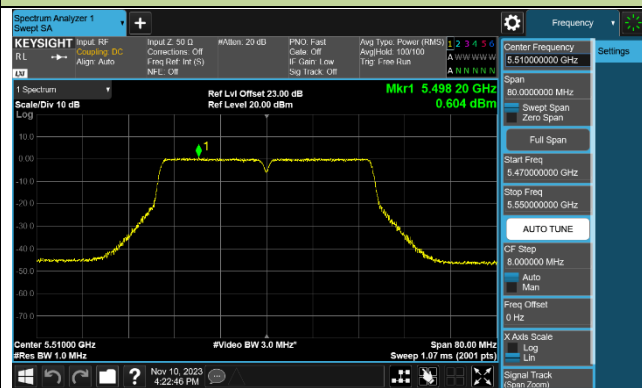

Channel 60 (5300MHz)

Channel 64 (5320MHz)

Channel 100 (5500MHz)

Channel 116 (5580MHz)

802.11ac-VHT40 Power Spectral Density - Ant 1

Channel 38 (5190MHz)

Channel 46 (5230MHz)

Channel 54 (5270MHz)

Channel 62 (5310MHz)

Channel 102 (5510MHz)

Channel 110 (5550MHz)

Channel 134 (5670MHz)

Channel 142 (5710MHz)

802.11ac-VHT80 Power Spectral Density - Ant 1

802.11ac-VHT160 Power Spectral Density - Ant 1

Channel 50 (5250MHz)