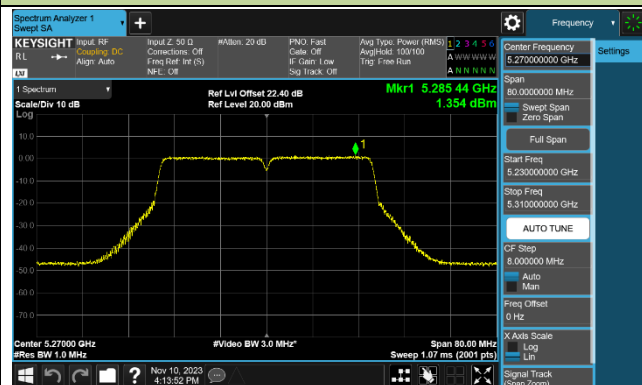

Channel 54 (5270MHz)