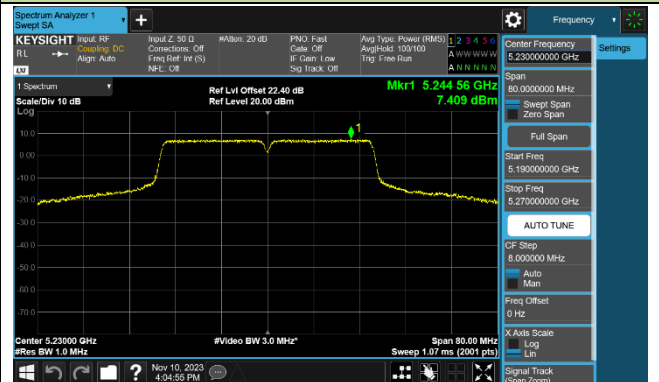

Channel 46 (5230MHz)