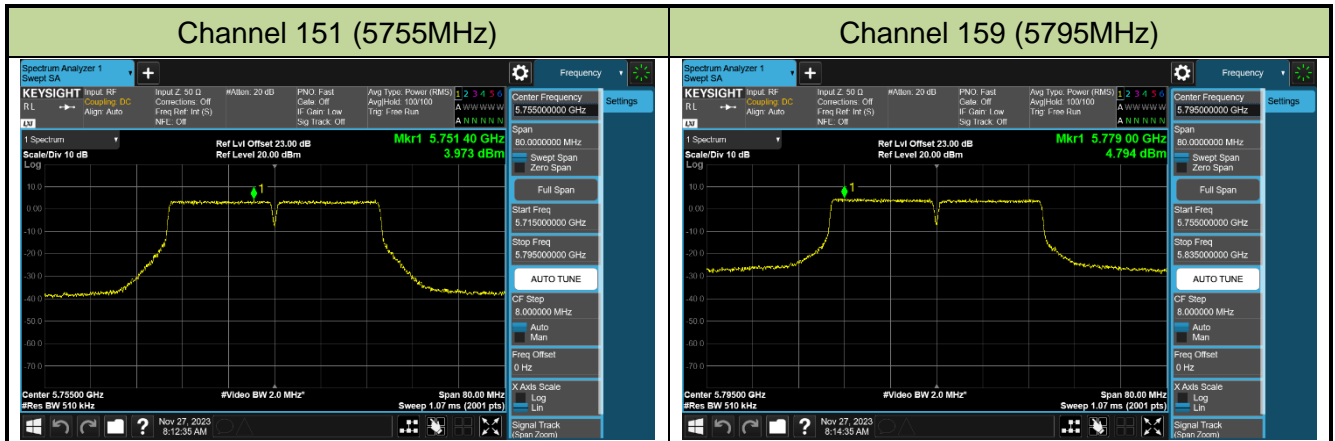

802.11ac-VHT80 Power Spectral Density - Ant 0