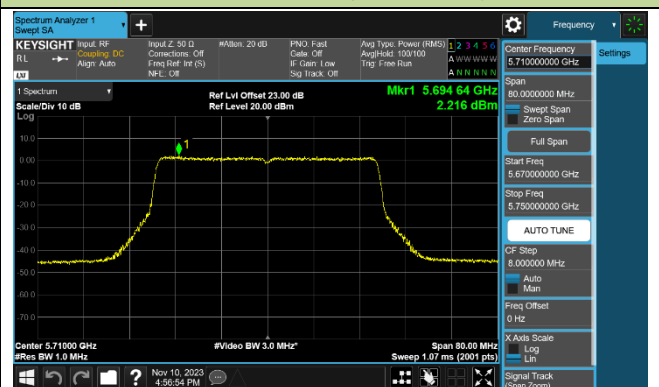

#### Channel 116 (5580MHz)

## 802.11ax-HE40 Power Spectral Density - Ant 0

Channel 38 (5190MHz)

Channel 46 (5230MHz)

Channel 54 (5270MHz)

Channel 62 (5310MHz)

Channel 102 (5510MHz)

Channel 110 (5550MHz)

Channel 134 (5670MHz)

Channel 142 (5710MHz)

802.11ax-HE80 Power Spectral Density - Ant 0