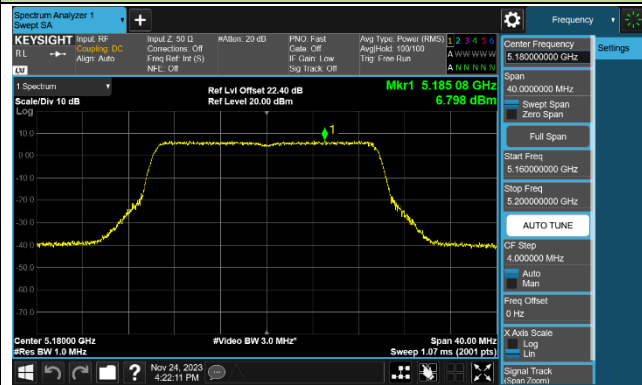

802.11be-EHT20 Power Spectral Density - Ant 0

Channel 36 (5180MHz)