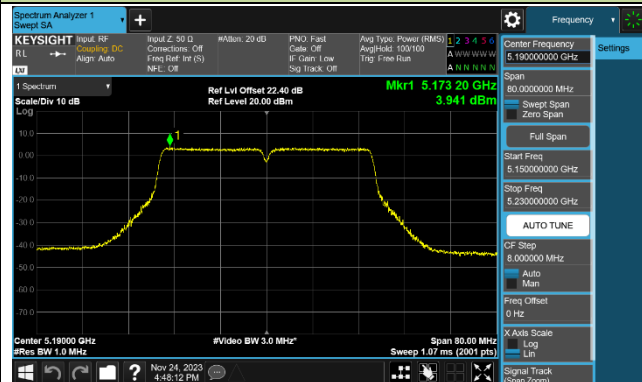

## 802.11ac-VHT40 Power Spectral Density - Ant 0

### Channel 38 (5190MHz)