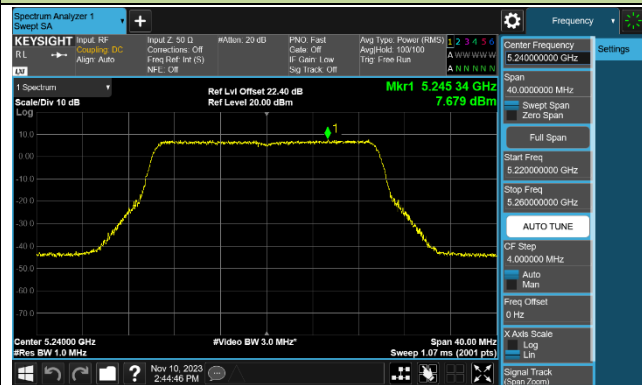

Channel 48 (5240MHz)