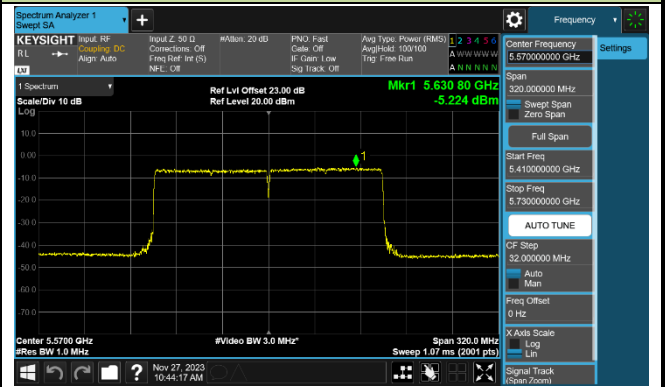

Channel 114 (5570MHz)