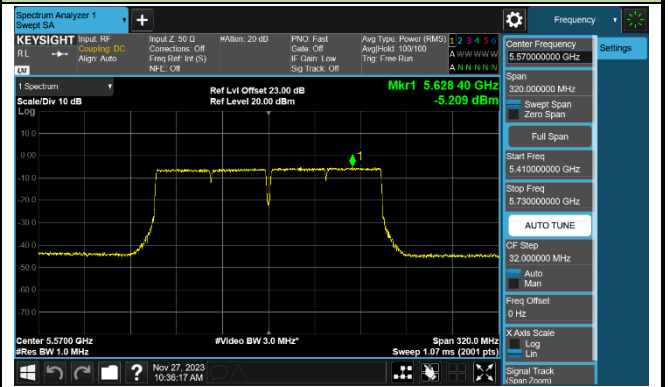

### Channel 142 (5710MHz)

## 802.11ac-VHT80 Power Spectral Density - Ant 0

802.11ac-VHT160 Power Spectral Density - Ant 0

Channel 50 (5250MHz)

Channel 114 (5570MHz)

### 802.11ax-HE20 Power Spectral Density - Ant 0