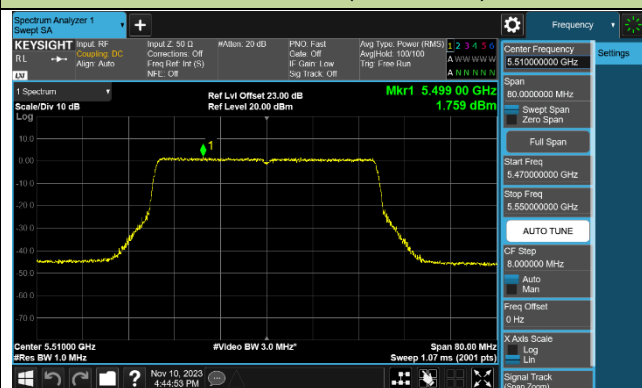

#### Channel 116 (5580MHz)

## 802.11ax-HE40 Power Spectral Density - Ant 0

Channel 38 (5190MHz)

Channel 46 (5230MHz)

Channel 54 (5270MHz)

Channel 62 (5310MHz)

Channel 102 (5510MHz)

Channel 110 (5550MHz)

Channel 134 (5670MHz)

Channel 142 (5710MHz)

802.11ax-HE80 Power Spectral Density - Ant 0