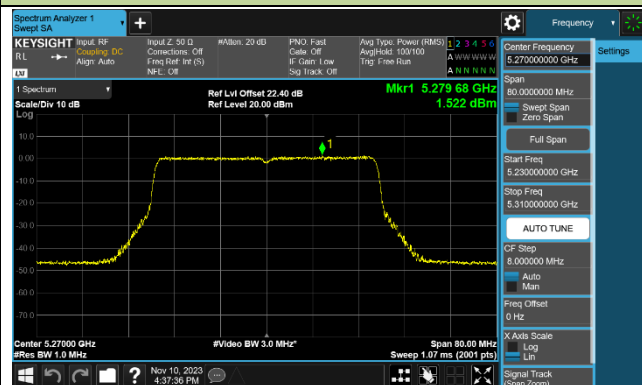

#### Channel 116 (5580MHz)

## 802.11ax-HE40 Power Spectral Density - Ant 0

Channel 38 (5190MHz)

Channel 46 (5230MHz)

Channel 54 (5270MHz)

Channel 62 (5310MHz)

Channel 102 (5510MHz)

Channel 110 (5550MHz)

Channel 134 (5670MHz)

Channel 142 (5710MHz)

802.11ax-HE80 Power Spectral Density - Ant 0