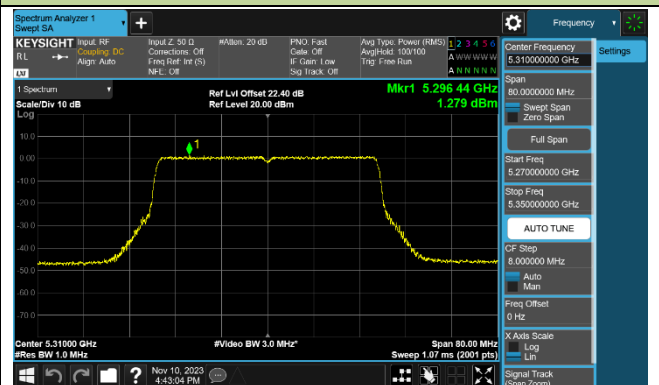

#### Channel 116 (5580MHz)

## 802.11ax-HE40 Power Spectral Density - Ant 0

Channel 38 (5190MHz)

Channel 46 (5230MHz)

Channel 54 (5270MHz)

Channel 62 (5310MHz)

Channel 102 (5510MHz)

Channel 110 (5550MHz)

Channel 134 (5670MHz)

Channel 142 (5710MHz)

802.11ax-HE80 Power Spectral Density - Ant 0