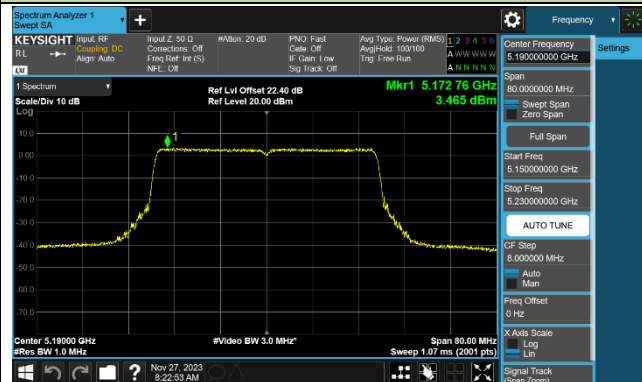

802.11ax-HE40 Power Spectral Density - Ant 0

Channel 38 (5190MHz)