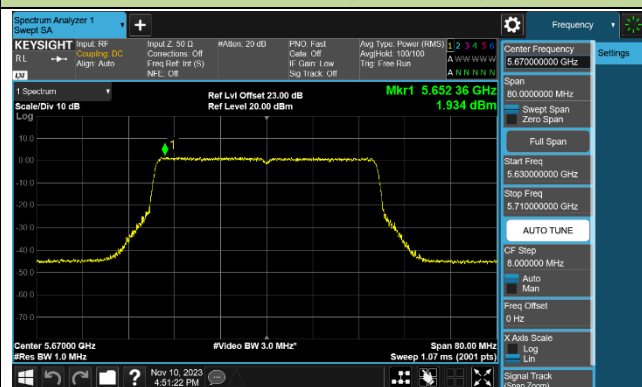

#### Channel 116 (5580MHz)

## 802.11ax-HE40 Power Spectral Density - Ant 0

Channel 38 (5190MHz)

Channel 46 (5230MHz)

Channel 54 (5270MHz)

Channel 62 (5310MHz)

Channel 102 (5510MHz)

Channel 110 (5550MHz)

Channel 134 (5670MHz)

Channel 142 (5710MHz)

802.11ax-HE80 Power Spectral Density - Ant 0