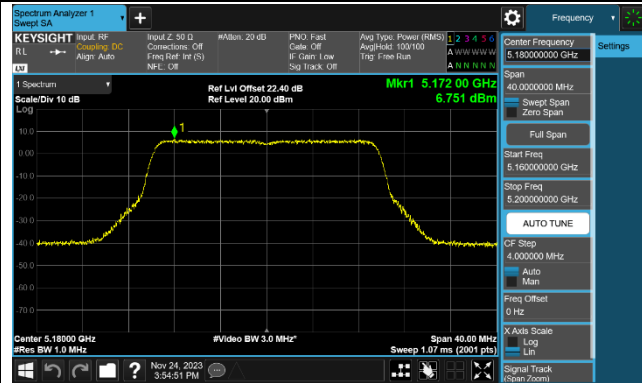

802.11ax-HE20 Power Spectral Density - Ant 0

Channel 36 (5180MHz)