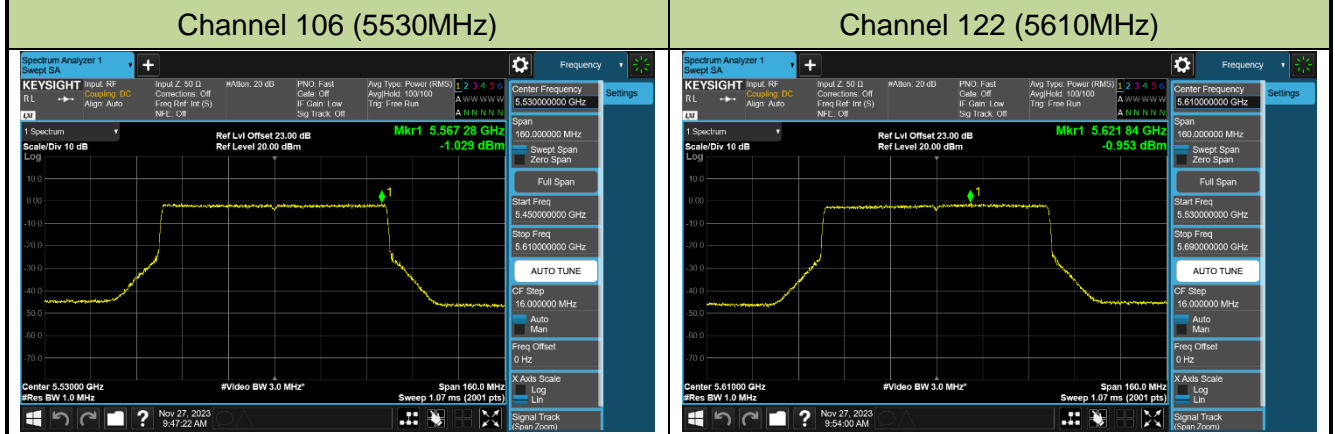

#### Channel 100 (5500MHz)

#### Channel 116 (5580MHz)

## 802.11ax-HE40 Power Spectral Density - Ant 0

Channel 38 (5190MHz)

Channel 46 (5230MHz)

Channel 54 (5270MHz)

Channel 62 (5310MHz)

Channel 102 (5510MHz)

Channel 110 (5550MHz)

Channel 134 (5670MHz)

Channel 142 (5710MHz)

802.11ax-HE80 Power Spectral Density - Ant 0