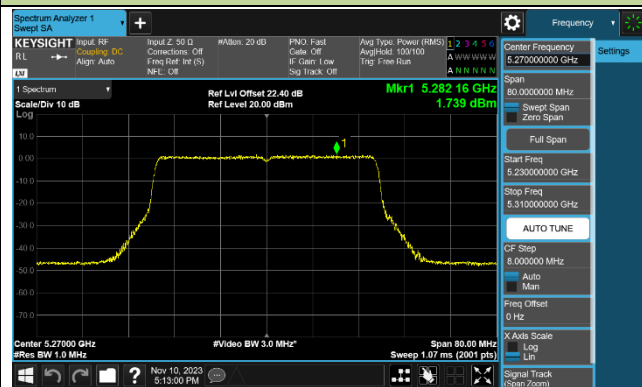

Channel 54 (5270MHz)