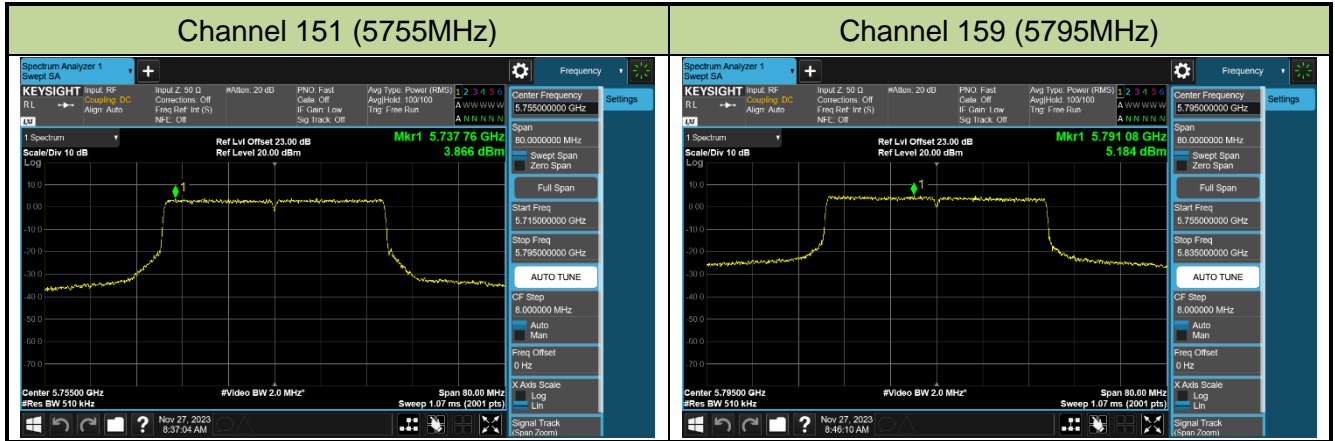

#### Channel 116 (5580MHz)

## 802.11ax-HE40 Power Spectral Density - Ant 0

Channel 38 (5190MHz)

Channel 46 (5230MHz)

Channel 54 (5270MHz)

Channel 62 (5310MHz)

Channel 102 (5510MHz)

Channel 110 (5550MHz)

Channel 134 (5670MHz)

Channel 142 (5710MHz)

802.11ax-HE80 Power Spectral Density - Ant 0