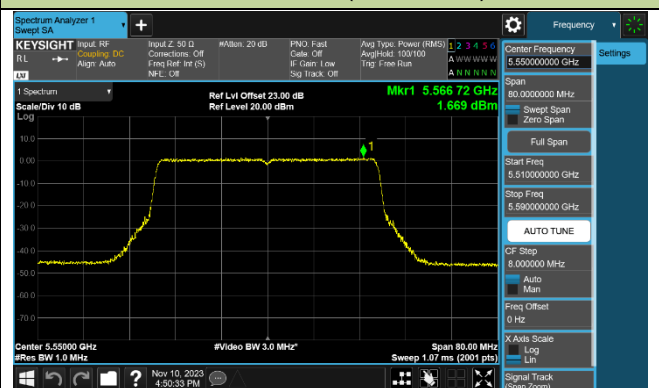

#### Channel 116 (5580MHz)

## 802.11ax-HE40 Power Spectral Density - Ant 0

Channel 38 (5190MHz)

Channel 46 (5230MHz)

Channel 54 (5270MHz)

Channel 62 (5310MHz)

Channel 102 (5510MHz)

Channel 110 (5550MHz)

Channel 134 (5670MHz)

Channel 142 (5710MHz)

802.11ax-HE80 Power Spectral Density - Ant 0