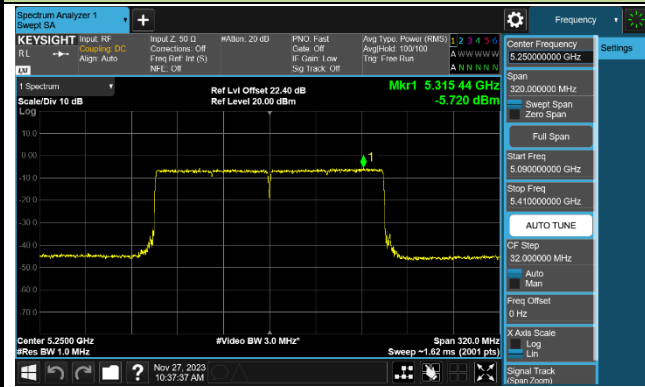

802.11ax-HE160 Power Spectral Density - Ant 0

Channel 50 (5250MHz)