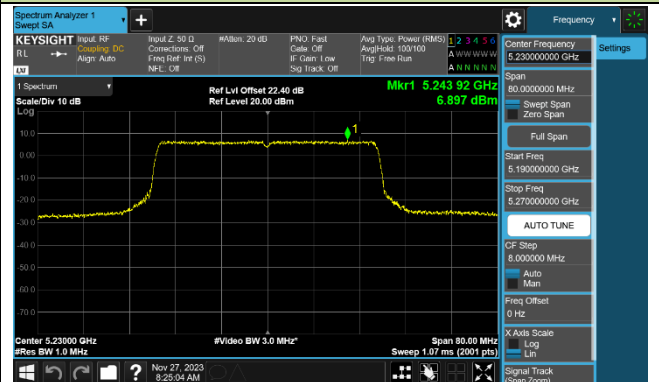

Channel 46 (5230MHz)