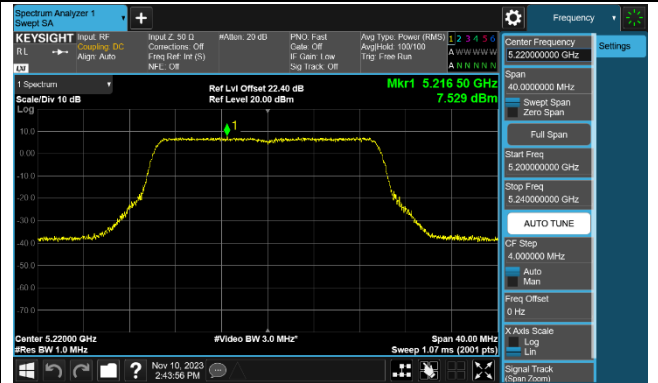

Channel 44 (5220MHz)