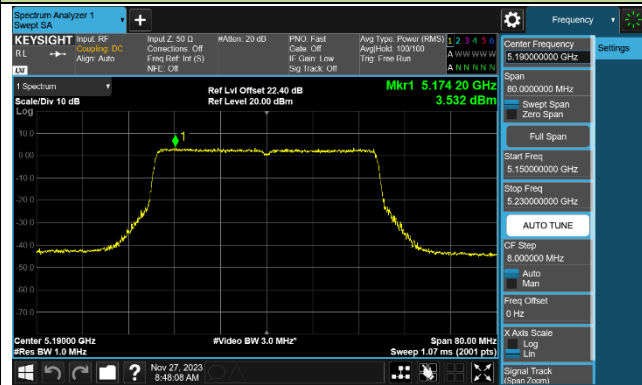

802.11be-EHT40 Power Spectral Density - Ant 0

Channel 38 (5190MHz)