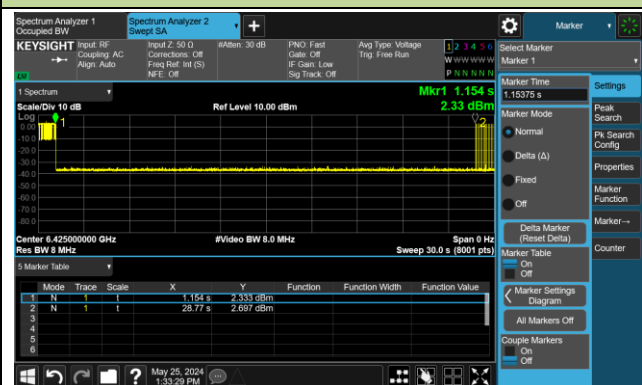

Test Result of EUT ceased transmission (NII-5 Band)

802.11be-EHT20 / CH37

802.11be-EHT320 / CH63 (Low Edge)

802.11be-EHT320 / CH63 (Middle)

802.11be-EHT320 / CH63 (High Edge)

Test Result of EUT ceased transmission (NII-6 Band)

802.11be-EHT20 / CH101

802.11be-EHT320 / CH95 (Low Edge)

802.11be-EHT320 / CH95 (Middle)

802.11be-EHT320 / CH95 (High Edge)

Test Result of EUT ceased transmission (NII-7 Band)

802.11be-EHT20 / CH165

802.11be-EHT320 / CH127 (Low Edge)

802.11be-EHT320 / CH127 (Middle)

802.11be-EHT320 / CH127 (High Edge)

Test Result of EUT ceased transmission (NII-8 Band)

802.11be-EHT20 / CH213

802.11be-EHT320 / CH191 (Low Edge)

802.11be-EHT320 / CH191 (Middle)