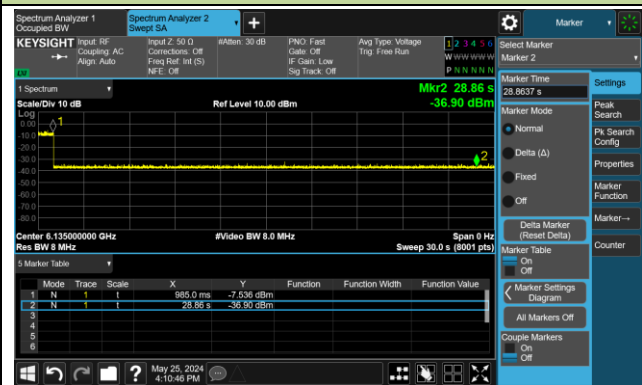

Test Result of EUT ceased transmission (NII-5 Band)

802.11be-EHT20 / CH37

802.11be-EHT320 / CH63 (Low Edge)

802.11be-EHT320 / CH63 (Middle)

802.11be-EHT320 / CH63 (High Edge)

Test Result of EUT ceased transmission (NII-6 Band)

802.11be-EHT20 / CH101

802.11be-EHT320 / CH95 (Low Edge)

802.11be-EHT320 / CH95 (Middle)

802.11be-EHT320 / CH95 (High Edge)

Test Result of EUT ceased transmission (NII-7 Band)

802.11be-EHT20 / CH165

802.11be-EHT320 / CH127 (Low Edge)

802.11be-EHT320 / CH127 (Middle)

802.11be-EHT320 / CH127 (High Edge)

Test Result of EUT ceased transmission (NII-8 Band)

802.11be-EHT20 / CH213

802.11be-EHT320 / CH191 (Low Edge)

802.11be-EHT320 / CH191 (Middle)