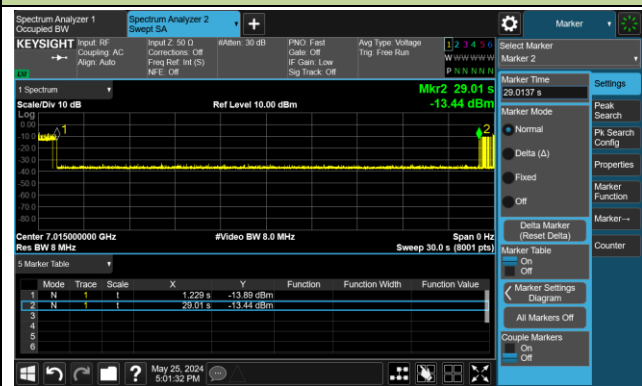

802.11be-EHT20 / CH101

802.11be-EHT320 / CH95 (Low Edge)

802.11be-EHT320 / CH95 (Middle)

802.11be-EHT320 / CH95 (High Edge)

Test Result of EUT ceased transmission (NII-7 Band)

802.11be-EHT20 / CH165

802.11be-EHT320 / CH127 (Low Edge)

802.11be-EHT320 / CH127 (Middle)

802.11be-EHT320 / CH127 (High Edge)

Test Result of EUT ceased transmission (NII-8 Band)

802.11be-EHT20 / CH213

802.11be-EHT320 / CH191 (Low Edge)

802.11be-EHT320 / CH191 (Middle)

802.11be-EHT320 / CH191 (High Edge)

Appendix A – Test Setup Photograph

Refer to “2405RSU009-UT” file.

Appendix B – EUT Photograph

Refer to “EUT Photo” file.

The End