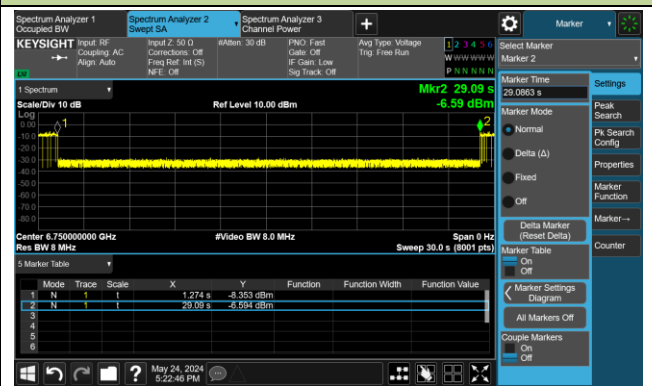

802.11be-EHT20 / CH101

802.11be-EHT320 / CH95 (Low Edge)

802.11be-EHT320 / CH95 (Middle)

802.11be-EHT320 / CH95 (High Edge)

Test Result of EUT ceased transmission (NII-7 Band)

802.11be-EHT20 / CH165

802.11be-EHT320 / CH127 (Low Edge)

802.11be-EHT320 / CH127 (Middle)

802.11be-EHT320 / CH127 (High Edge)

Test Result of EUT ceased transmission (NII-8 Band)

802.11be-EHT20 / CH213

802.11be-EHT320 / CH191 (Low Edge)

802.11be-EHT320 / CH191 (Middle)

802.11be-EHT320 / CH191 (High Edge)

Appendix A – Test Setup Photograph

Refer to “2405RSU009-UT” file.

Appendix B – EUT Photograph

Refer to “EUT Photo” file.

The End