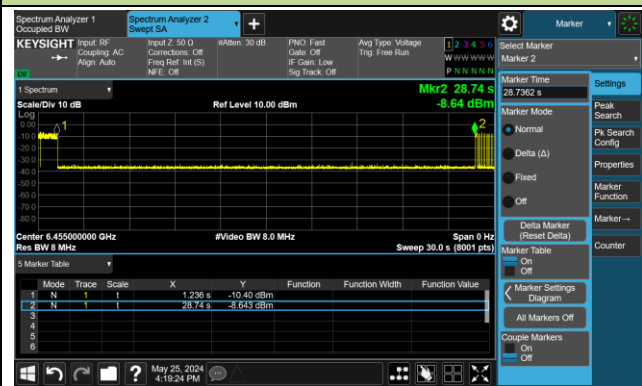

Test Result of EUT ceased transmission (NII-5 Band)

802.11be-EHT20 / CH37

802.11be-EHT320 / CH63 (Low Edge)

802.11be-EHT320 / CH63 (Middle)

802.11be-EHT320 / CH63 (High Edge)

Test Result of EUT ceased transmission (NII-6 Band)

802.11be-EHT20 / CH101

802.11be-EHT320 / CH95 (Low Edge)

802.11be-EHT320 / CH95 (Middle)

802.11be-EHT320 / CH95 (High Edge)

Test Result of EUT ceased transmission (NII-7 Band)

802.11be-EHT20 / CH165

802.11be-EHT320 / CH127 (Low Edge)

802.11be-EHT320 / CH127 (Middle)

802.11be-EHT320 / CH127 (High Edge)

Test Result of EUT ceased transmission (NII-8 Band)

802.11be-EHT20 / CH213

802.11be-EHT320 / CH191 (Low Edge)

802.11be-EHT320 / CH191 (Middle)