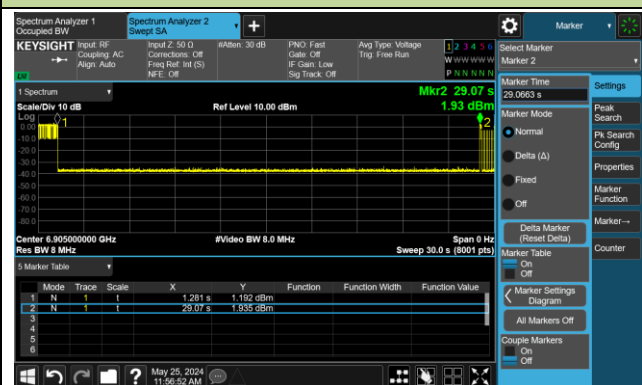

802.11be-EHT20 / CH101

802.11be-EHT320 / CH95 (Low Edge)

802.11be-EHT320 / CH95 (Middle)

802.11be-EHT320 / CH95 (High Edge)

Test Result of EUT ceased transmission (NII-7 Band)

802.11be-EHT20 / CH165

802.11be-EHT320 / CH127 (Low Edge)

802.11be-EHT320 / CH127 (Middle)

802.11be-EHT320 / CH127 (High Edge)

Test Result of EUT ceased transmission (NII-8 Band)

802.11be-EHT20 / CH213

802.11be-EHT320 / CH191 (Low Edge)

802.11be-EHT320 / CH191 (Middle)

802.11be-EHT320 / CH191 (High Edge)

Appendix A – Test Setup Photograph

Refer to “2405RSU009-UT” file.

Appendix B – EUT Photograph

Refer to “EUT Photo” file.

The End