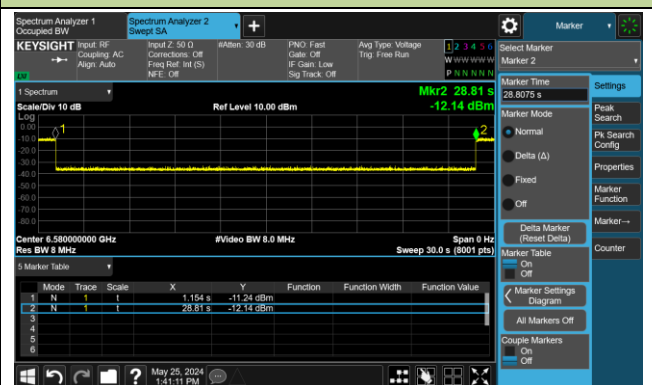

Test Result of EUT ceased transmission (NII-5 Band)

802.11be-EHT20 / CH37

802.11be-EHT320 / CH63 (Low Edge)

802.11be-EHT320 / CH63 (Middle)

802.11be-EHT320 / CH63 (High Edge)

Test Result of EUT ceased transmission (NII-6 Band)

802.11be-EHT20 / CH101

802.11be-EHT320 / CH95 (Low Edge)

802.11be-EHT320 / CH95 (Middle)

802.11be-EHT320 / CH95 (High Edge)

Test Result of EUT ceased transmission (NII-7 Band)

802.11be-EHT20 / CH165

802.11be-EHT320 / CH127 (Low Edge)

802.11be-EHT320 / CH127 (Middle)

802.11be-EHT320 / CH127 (High Edge)

Test Result of EUT ceased transmission (NII-8 Band)

802.11be-EHT20 / CH213

802.11be-EHT320 / CH191 (Low Edge)

802.11be-EHT320 / CH191 (Middle)