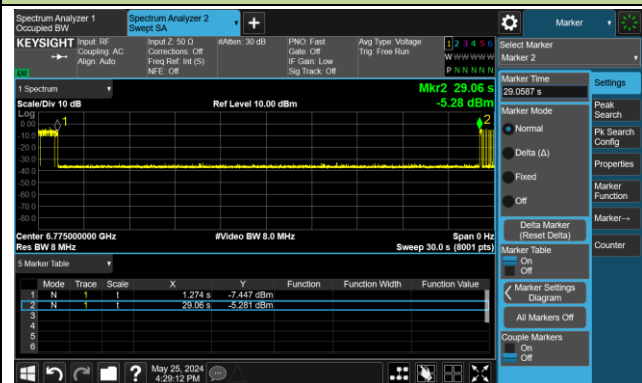

Test Result of EUT ceased transmission (NII-5 Band)

802.11be-EHT20 / CH37

802.11be-EHT320 / CH63 (Low Edge)

802.11be-EHT320 / CH63 (Middle)

802.11be-EHT320 / CH63 (High Edge)

Test Result of EUT ceased transmission (NII-6 Band)

802.11be-EHT20 / CH101

802.11be-EHT320 / CH95 (Low Edge)

802.11be-EHT320 / CH95 (Middle)

802.11be-EHT320 / CH95 (High Edge)

Test Result of EUT ceased transmission (NII-7 Band)

802.11be-EHT20 / CH165

802.11be-EHT320 / CH127 (Low Edge)

802.11be-EHT320 / CH127 (Middle)

802.11be-EHT320 / CH127 (High Edge)

Test Result of EUT ceased transmission (NII-8 Band)

802.11be-EHT20 / CH213

802.11be-EHT320 / CH191 (Low Edge)

802.11be-EHT320 / CH191 (Middle)