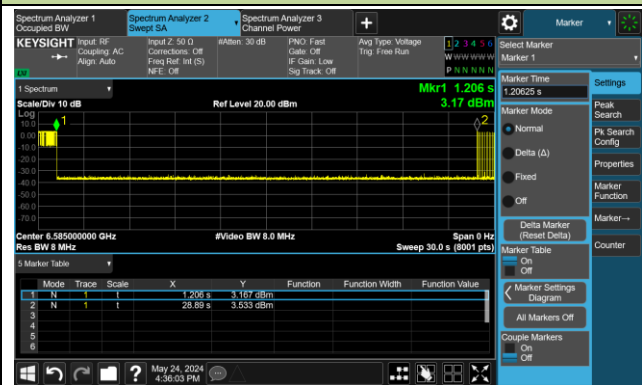

802.11be-EHT20 / CH101

802.11be-EHT320 / CH95 (Low Edge)

802.11be-EHT320 / CH95 (Middle)

802.11be-EHT320 / CH95 (High Edge)

Test Result of EUT ceased transmission (NII-7 Band)

802.11be-EHT20 / CH165

802.11be-EHT320 / CH127 (Low Edge)

802.11be-EHT320 / CH127 (Middle)

802.11be-EHT320 / CH127 (High Edge)

Test Result of EUT ceased transmission (NII-8 Band)

802.11be-EHT20 / CH213

802.11be-EHT320 / CH191 (Low Edge)

802.11be-EHT320 / CH191 (Middle)