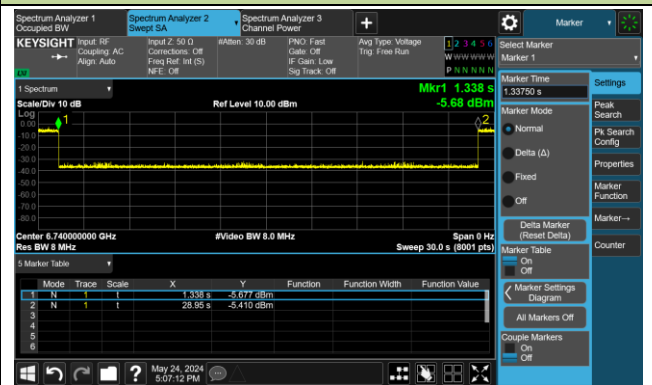

802.11be-EHT20 / CH101

802.11be-EHT320 / CH95 (Low Edge)

802.11be-EHT320 / CH95 (Middle)

802.11be-EHT320 / CH95 (High Edge)

Test Result of EUT ceased transmission (NII-7 Band)

802.11be-EHT20 / CH165

802.11be-EHT320 / CH127 (Low Edge)

802.11be-EHT320 / CH127 (Middle)

802.11be-EHT320 / CH127 (High Edge)

Test Result of EUT ceased transmission (NII-8 Band)

802.11be-EHT20 / CH213

802.11be-EHT320 / CH191 (Low Edge)

802.11be-EHT320 / CH191 (Middle)