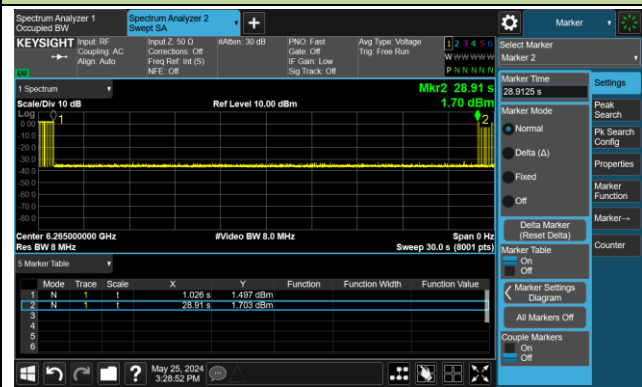

Test Result of EUT ceased transmission (NII-5 Band)

802.11be-EHT20 / CH37

802.11be-EHT320 / CH63 (Low Edge)

802.11be-EHT320 / CH63 (Middle)

802.11be-EHT320 / CH63 (High Edge)

Test Result of EUT ceased transmission (NII-6 Band)

802.11be-EHT20 / CH101

802.11be-EHT320 / CH95 (Low Edge)

802.11be-EHT320 / CH95 (Middle)

802.11be-EHT320 / CH95 (High Edge)

Test Result of EUT ceased transmission (NII-7 Band)

802.11be-EHT20 / CH165

802.11be-EHT320 / CH127 (Low Edge)

802.11be-EHT320 / CH127 (Middle)

802.11be-EHT320 / CH127 (High Edge)

Test Result of EUT ceased transmission (NII-8 Band)

802.11be-EHT20 / CH213

802.11be-EHT320 / CH191 (Low Edge)

802.11be-EHT320 / CH191 (Middle)