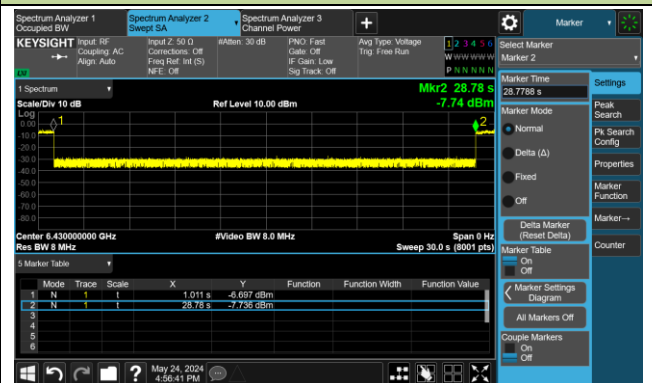

Test Result of EUT ceased transmission (NII-5 Band)

802.11be-EHT20 / CH37

802.11be-EHT320 / CH63 (Low Edge)

802.11be-EHT320 / CH63 (Middle)

802.11be-EHT320 / CH63 (High Edge)

Test Result of EUT ceased transmission (NII-6 Band)

802.11be-EHT20 / CH101

802.11be-EHT320 / CH95 (Low Edge)

802.11be-EHT320 / CH95 (Middle)

802.11be-EHT320 / CH95 (High Edge)

Test Result of EUT ceased transmission (NII-7 Band)

802.11be-EHT20 / CH165

802.11be-EHT320 / CH127 (Low Edge)

802.11be-EHT320 / CH127 (Middle)

802.11be-EHT320 / CH127 (High Edge)

Test Result of EUT ceased transmission (NII-8 Band)

802.11be-EHT20 / CH213

802.11be-EHT320 / CH191 (Low Edge)

802.11be-EHT320 / CH191 (Middle)