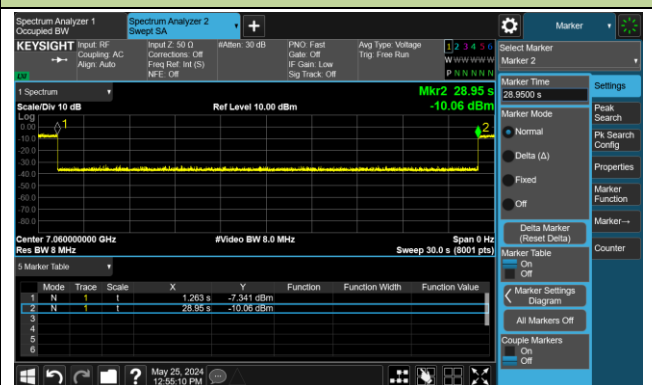

802.11be-EHT20 / CH101

802.11be-EHT320 / CH95 (Low Edge)

802.11be-EHT320 / CH95 (Middle)

802.11be-EHT320 / CH95 (High Edge)

Test Result of EUT ceased transmission (NII-7 Band)

802.11be-EHT20 / CH165

802.11be-EHT320 / CH127 (Low Edge)

802.11be-EHT320 / CH127 (Middle)

802.11be-EHT320 / CH127 (High Edge)

Test Result of EUT ceased transmission (NII-8 Band)

802.11be-EHT20 / CH213

802.11be-EHT320 / CH191 (Low Edge)

802.11be-EHT320 / CH191 (Middle)

802.11be-EHT320 / CH191 (High Edge)

Appendix A – Test Setup Photograph

Refer to “2405RSU009-UT” file.

Appendix B – EUT Photograph

Refer to “EUT Photo” file.

The End