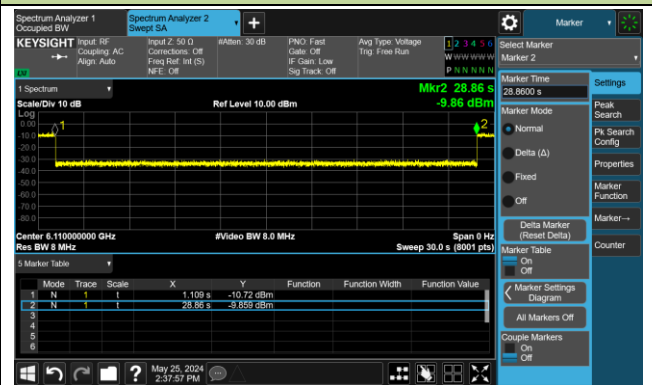

Test Result of EUT ceased transmission (NII-5 Band)

802.11be-EHT20 / CH37

802.11be-EHT320 / CH63 (Low Edge)

802.11be-EHT320 / CH63 (Middle)

802.11be-EHT320 / CH63 (High Edge)

Test Result of EUT ceased transmission (NII-6 Band)

802.11be-EHT20 / CH101

802.11be-EHT320 / CH95 (Low Edge)

802.11be-EHT320 / CH95 (Middle)

802.11be-EHT320 / CH95 (High Edge)

Test Result of EUT ceased transmission (NII-7 Band)

802.11be-EHT20 / CH165

802.11be-EHT320 / CH127 (Low Edge)

802.11be-EHT320 / CH127 (Middle)

802.11be-EHT320 / CH127 (High Edge)

Test Result of EUT ceased transmission (NII-8 Band)

802.11be-EHT20 / CH213

802.11be-EHT320 / CH191 (Low Edge)

802.11be-EHT320 / CH191 (Middle)