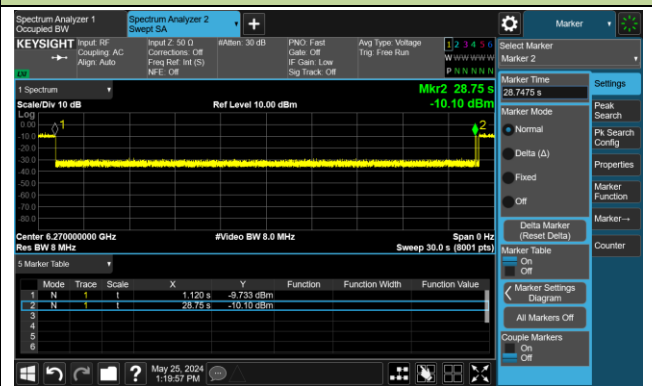

Test Result of EUT ceased transmission (NII-5 Band)

802.11be-EHT20 / CH37

802.11be-EHT320 / CH63 (Low Edge)

802.11be-EHT320 / CH63 (Middle)

802.11be-EHT320 / CH63 (High Edge)

Test Result of EUT ceased transmission (NII-6 Band)

802.11be-EHT20 / CH101

802.11be-EHT320 / CH95 (Low Edge)

802.11be-EHT320 / CH95 (Middle)

802.11be-EHT320 / CH95 (High Edge)

Test Result of EUT ceased transmission (NII-7 Band)

802.11be-EHT20 / CH165

802.11be-EHT320 / CH127 (Low Edge)

802.11be-EHT320 / CH127 (Middle)

802.11be-EHT320 / CH127 (High Edge)

Test Result of EUT ceased transmission (NII-8 Band)

802.11be-EHT20 / CH213

802.11be-EHT320 / CH191 (Low Edge)

802.11be-EHT320 / CH191 (Middle)