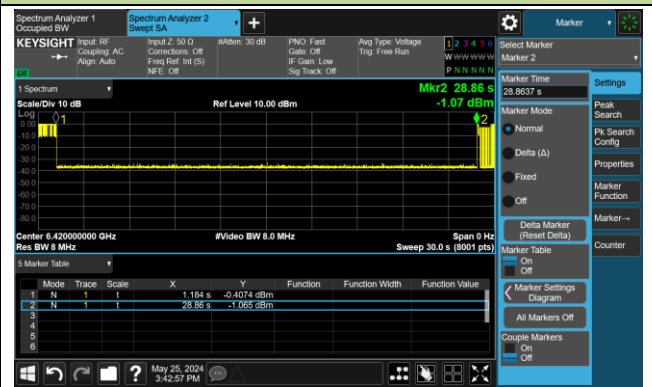

Test Result of EUT ceased transmission (NII-5 Band)

802.11be-EHT20 / CH37

802.11be-EHT320 / CH63 (Low Edge)

802.11be-EHT320 / CH63 (Middle)

802.11be-EHT320 / CH63 (High Edge)

Test Result of EUT ceased transmission (NII-6 Band)

802.11be-EHT20 / CH101

802.11be-EHT320 / CH95 (Low Edge)

802.11be-EHT320 / CH95 (Middle)

802.11be-EHT320 / CH95 (High Edge)

Test Result of EUT ceased transmission (NII-7 Band)

802.11be-EHT20 / CH165

802.11be-EHT320 / CH127 (Low Edge)

802.11be-EHT320 / CH127 (Middle)

802.11be-EHT320 / CH127 (High Edge)

Test Result of EUT ceased transmission (NII-8 Band)

802.11be-EHT20 / CH213

802.11be-EHT320 / CH191 (Low Edge)

802.11be-EHT320 / CH191 (Middle)