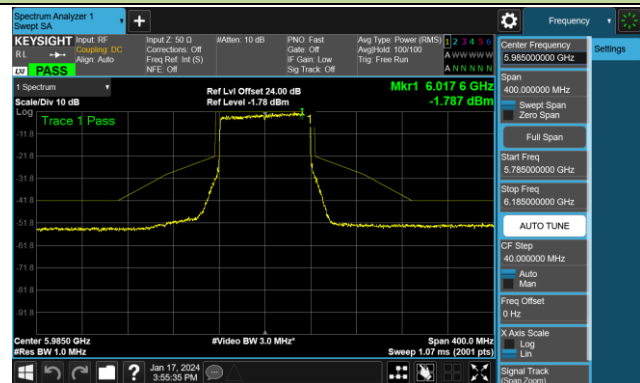

802.11ax-HE80 - Ant 1 (Nss = 2)

Channel 07 (5985MHz)