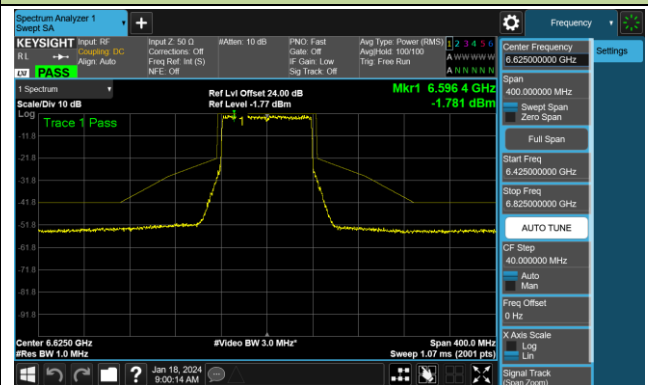

Channel 87 (6385MHz)

Channel 103 (6465MHz)

Channel 119 (6545MHz)

Channel 135 (6625MHz)

Channel 151 (6705MHz)

Channel 167 (6785MHz)

802.11be-EHT80 - Ant 0 (Nss = 2)

Channel 183 (6865MHz)

Channel 199 (6945MHz)

Channel 215 (7025MHz)

802.11be-EHT160 - Ant 0 (Nss = 2)

Channel 15 (6025MHz)

Channel 47 (6185MHz)

Channel 79 (6345MHz)

Channel 111 (6505MHz)

Channel 143 (6665MHz)