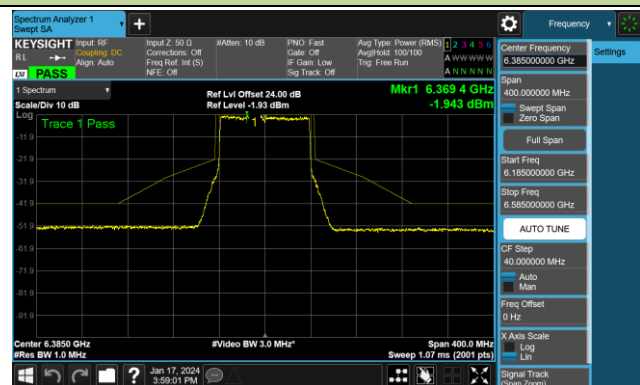

Channel 87 (6385MHz)