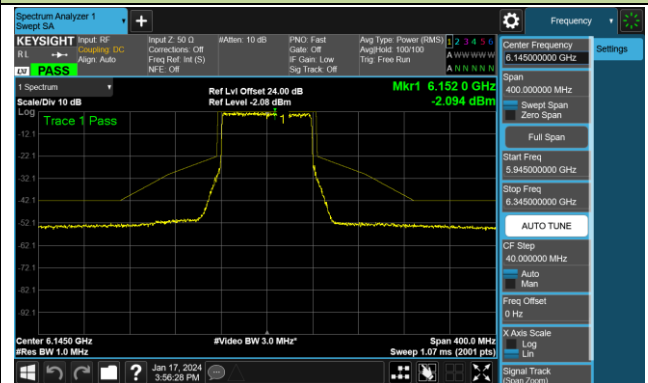

Channel 39 (6145MHz)