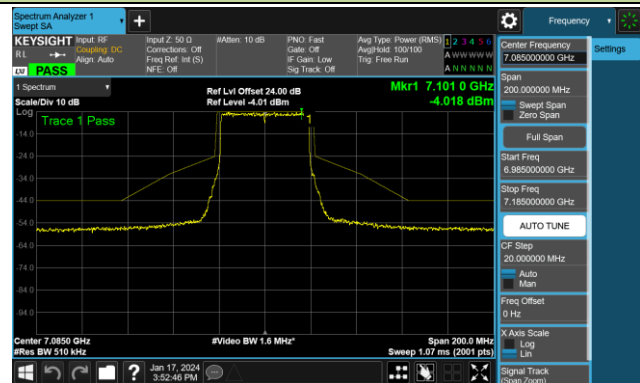

Channel 147 (6685MHz)

802.11ax-HE40 - Ant 1 (Nss = 2)

Channel 179 (6845MHz)

Channel 187 (6885MHz)

Channel 195 (6925MHz)

Channel 211 (7005MHz)

Channel 227 (7085MHz)

802.11ax-HE80 - Ant 1 (Nss = 2)