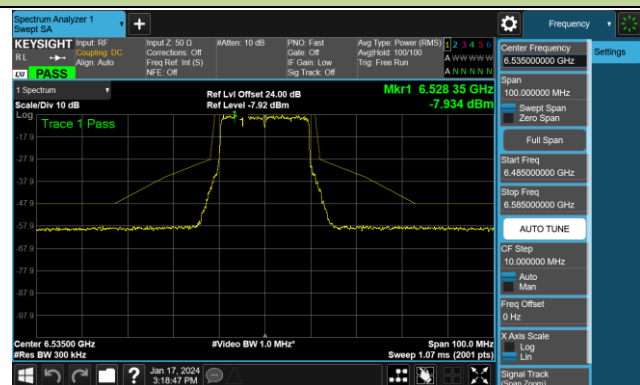

Channel 175 (6825MHz)

Channel 207 (6985MHz)

802.11be-EHT320 - Ant 0 (Nss = 2)

Channel 31 (6105MHz)

Channel 63 (6265MHz)

Channel 95 (6425MHz)

Channel 127 (6585MHz)

Channel 159 (6745MHz)

Channel 191 (6905MHz)

802.11ax-HE20 - Ant 1 (Nss = 2)

Channel 01 (5955MHz)

Channel 45 (6175MHz)

Channel 93 (6415MHz)

Channel 97 (6435MHz)

Channel 105 (6475MHz)

Channel 113 (6515MHz)

Channel 117 (6535MHz)

Channel 149 (6695MHz)

802.11ax-HE20 - Ant 1 (Nss = 2)

Channel 181 (6855MHz)

Channel 185 (6875MHz)

Channel 189 (6895MHz)

Channel 213 (7015MHz)

Channel 229 (7095MHz)