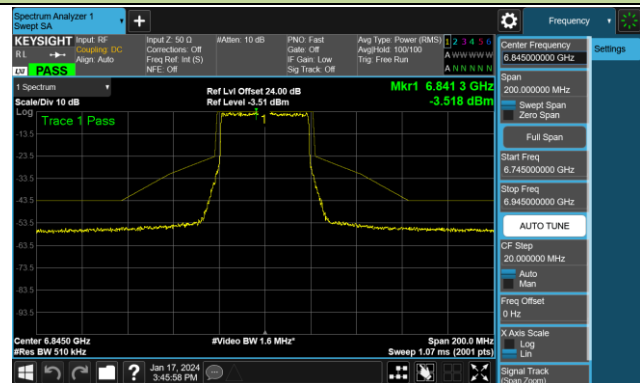

802.11ax-HE40 - Ant 1 (Nss = 2)

Channel 179 (6845MHz)