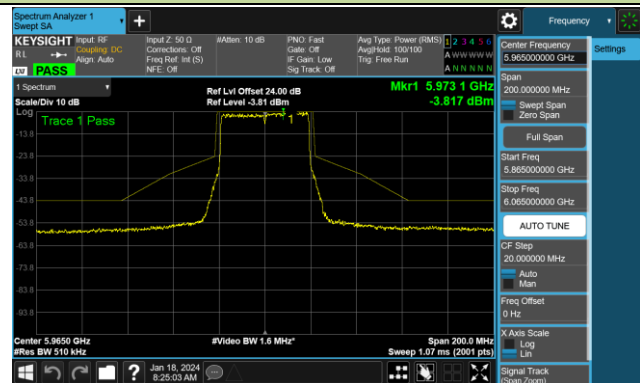

802.11be-EHT20 - Ant 0 (Nss = 2)

Channel 181 (6855MHz)

Channel 185 (6875MHz)

Channel 189 (6895MHz)

Channel 213 (7015MHz)

Channel 229 (7095MHz)

802.11be-EHT40 - Ant 0 (Nss = 2)

Channel 03 (5965MHz)

Channel 43 (6165MHz)

Channel 91 (6405MHz)

Channel 99 (6445MHz)

Channel 107 (6485MHz)

Channel 115 (6525MHz)

Channel 123 (6565MHz)

Channel 147 (6685MHz)

802.11be-EHT40 - Ant 0 (Nss = 2)