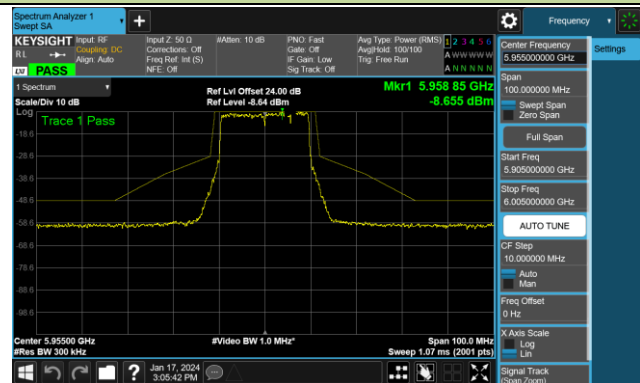

Channel 175 (6825MHz)

Channel 207 (6985MHz)

802.11be-EHT320 - Ant 0 (Nss = 2)

Channel 31 (6105MHz)

Channel 63 (6265MHz)

Channel 95 (6425MHz)

Channel 127 (6585MHz)

Channel 159 (6745MHz)

Channel 191 (6905MHz)

802.11ax-HE20 - Ant 1 (Nss = 2)

Channel 01 (5955MHz)

Channel 45 (6175MHz)

Channel 93 (6415MHz)

Channel 97 (6435MHz)

Channel 105 (6475MHz)

Channel 113 (6515MHz)