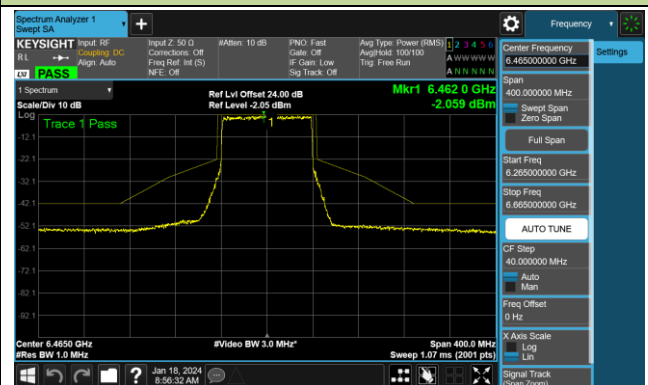

Channel 179 (6845MHz)

Channel 187 (6885MHz)

Channel 195 (6925MHz)

Channel 211 (7005MHz)

Channel 227 (7085MHz)

802.11be-EHT80 - Ant 0 (Nss = 2)

Channel 07 (5985MHz)

Channel 39 (6145MHz)

Channel 87 (6385MHz)

Channel 103 (6465MHz)

Channel 119 (6545MHz)

Channel 135 (6625MHz)

Channel 151 (6705MHz)

Channel 167 (6785MHz)

802.11be-EHT80 - Ant 0 (Nss = 2)

Channel 183 (6865MHz)