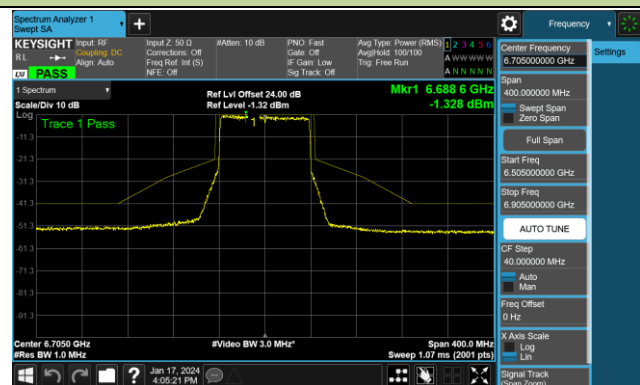

Channel 07 (5985MHz)

Channel 39 (6145MHz)

Channel 87 (6385MHz)

Channel 103 (6465MHz)

Channel 119 (6545MHz)

Channel 135 (6625MHz)

Channel 151 (6705MHz)

Channel 167 (6785MHz)

802.11ax-HE80 - Ant 1 (Nss = 2)

Channel 183 (6865MHz)

Channel 199 (6945MHz)

Channel 215 (7025MHz)