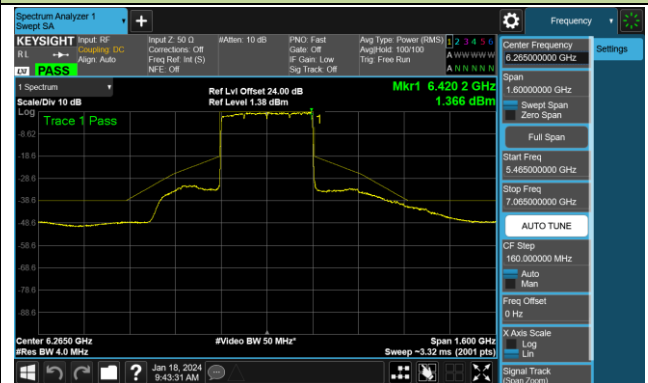

Channel 199 (6945MHz)

Channel 215 (7025MHz)

802.11be-EHT160 - Ant 0 (Nss = 2)

Channel 15 (6025MHz)

Channel 47 (6185MHz)

Channel 79 (6345MHz)

Channel 111 (6505MHz)

Channel 143 (6665MHz)

Channel 175 (6825MHz)

Channel 207 (6985MHz)

802.11be-EHT320 - Ant 0 (Nss = 2)

Channel 31 (6105MHz)

Channel 63 (6265MHz)

Channel 95 (6425MHz)

Channel 127 (6585MHz)

Channel 159 (6745MHz)

Channel 191 (6905MHz)

802.11ax-HE20 - Ant 1 (Nss = 2)

Channel 01 (5955MHz)

Channel 45 (6175MHz)

Channel 93 (6415MHz)

Channel 97 (6435MHz)

Channel 105 (6475MHz)

Channel 113 (6515MHz)