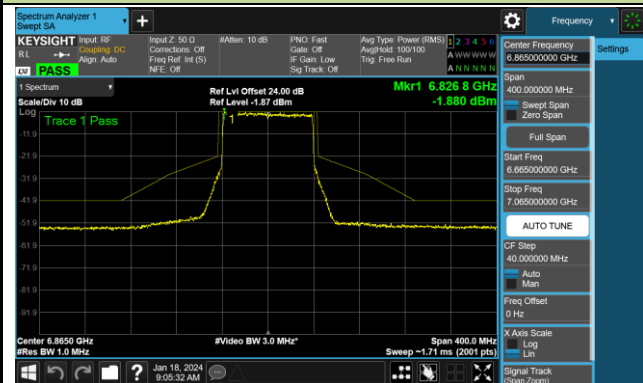

Channel 87 (6385MHz)

Channel 103 (6465MHz)

Channel 119 (6545MHz)

Channel 135 (6625MHz)

Channel 151 (6705MHz)

Channel 167 (6785MHz)

802.11be-EHT80 - Ant 0 (Nss = 2)

Channel 183 (6865MHz)

Channel 199 (6945MHz)

Channel 215 (7025MHz)

802.11be-EHT160 - Ant 0 (Nss = 2)

Channel 15 (6025MHz)

Channel 47 (6185MHz)

Channel 79 (6345MHz)

Channel 111 (6505MHz)

Channel 143 (6665MHz)