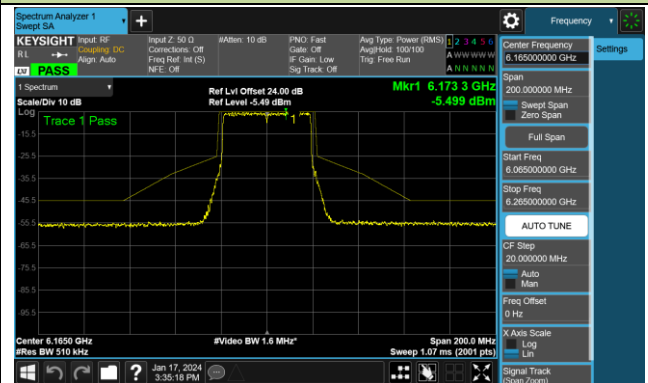

Channel 43 (6165MHz)