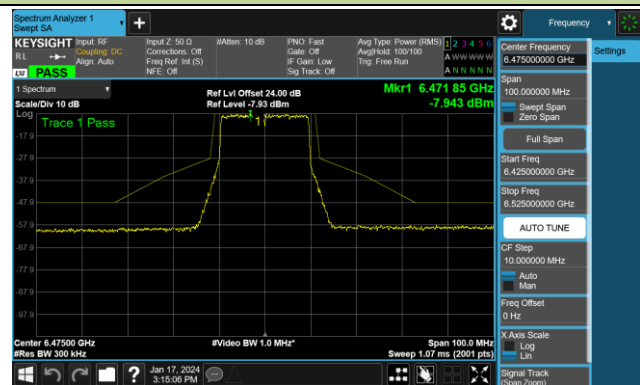

Channel 175 (6825MHz)

Channel 207 (6985MHz)

802.11be-EHT320 - Ant 0 (Nss = 2)

Channel 31 (6105MHz)

Channel 63 (6265MHz)

Channel 95 (6425MHz)

Channel 127 (6585MHz)

Channel 159 (6745MHz)

Channel 191 (6905MHz)

802.11ax-HE20 - Ant 1 (Nss = 2)

Channel 01 (5955MHz)

Channel 45 (6175MHz)

Channel 93 (6415MHz)

Channel 97 (6435MHz)

Channel 105 (6475MHz)

Channel 113 (6515MHz)

Channel 117 (6535MHz)

Channel 149 (6695MHz)

802.11ax-HE20 - Ant 1 (Nss = 2)

Channel 181 (6855MHz)

Channel 185 (6875MHz)

Channel 189 (6895MHz)

Channel 213 (7015MHz)

Channel 229 (7095MHz)