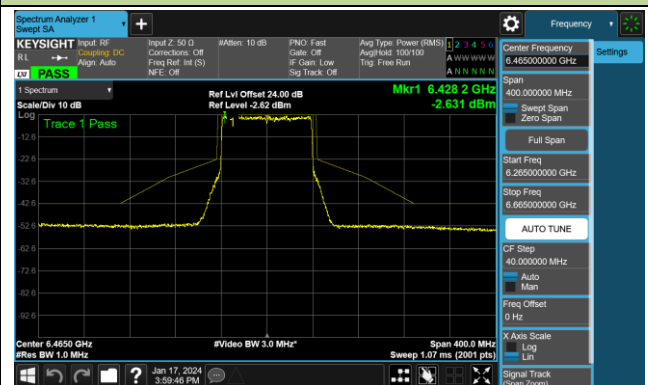

Channel 07 (5985MHz)

Channel 39 (6145MHz)

Channel 87 (6385MHz)

Channel 103 (6465MHz)

Channel 119 (6545MHz)

Channel 135 (6625MHz)

Channel 151 (6705MHz)

Channel 167 (6785MHz)

802.11ax-HE80 - Ant 1 (Nss = 2)

Channel 183 (6865MHz)

Channel 199 (6945MHz)

Channel 215 (7025MHz)