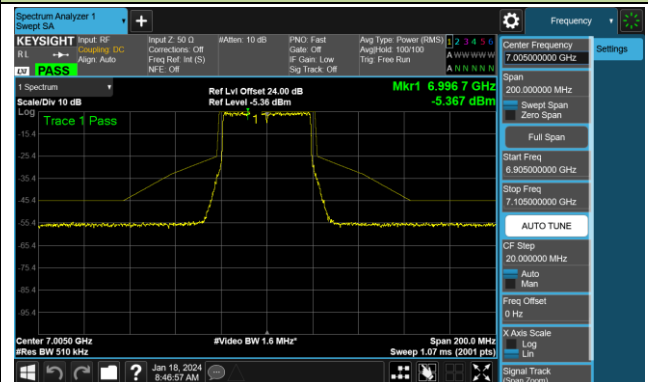

Channel 179 (6845MHz)

Channel 187 (6885MHz)

Channel 195 (6925MHz)

Channel 211 (7005MHz)

Channel 227 (7085MHz)

802.11be-EHT80 - Ant 0 (Nss = 2)

Channel 07 (5985MHz)

Channel 39 (6145MHz)

Channel 87 (6385MHz)

Channel 103 (6465MHz)

Channel 119 (6545MHz)

Channel 135 (6625MHz)

Channel 151 (6705MHz)

Channel 167 (6785MHz)

802.11be-EHT80 - Ant 0 (Nss = 2)

Channel 183 (6865MHz)