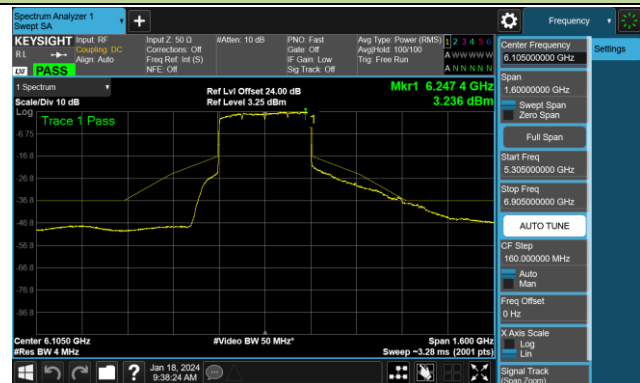

Channel 199 (6945MHz)

Channel 215 (7025MHz)

802.11be-EHT160 - Ant 0 (Nss = 2)

Channel 15 (6025MHz)

Channel 47 (6185MHz)

Channel 79 (6345MHz)

Channel 111 (6505MHz)

Channel 143 (6665MHz)

Channel 175 (6825MHz)

Channel 207 (6985MHz)

802.11be-EHT320 - Ant 0 (Nss = 2)

Channel 31 (6105MHz)

Channel 63 (6265MHz)

Channel 95 (6425MHz)

Channel 127 (6585MHz)

Channel 159 (6745MHz)

Channel 191 (6905MHz)

802.11ax-HE20 - Ant 1 (Nss = 2)

Channel 01 (5955MHz)

Channel 45 (6175MHz)

Channel 93 (6415MHz)

Channel 97 (6435MHz)

Channel 105 (6475MHz)

Channel 113 (6515MHz)