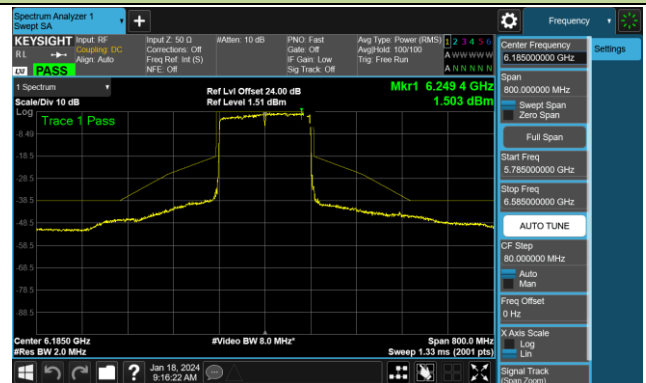

Channel 87 (6385MHz)

Channel 103 (6465MHz)

Channel 119 (6545MHz)

Channel 135 (6625MHz)

Channel 151 (6705MHz)

Channel 167 (6785MHz)

802.11be-EHT80 - Ant 0 (Nss = 2)

Channel 183 (6865MHz)

Channel 199 (6945MHz)

Channel 215 (7025MHz)

802.11be-EHT160 - Ant 0 (Nss = 2)

Channel 15 (6025MHz)

Channel 47 (6185MHz)

Channel 79 (6345MHz)

Channel 111 (6505MHz)

Channel 143 (6665MHz)

Channel 175 (6825MHz)

Channel 207 (6985MHz)

802.11be-EHT320 - Ant 0 (Nss = 2)

Channel 31 (6105MHz)

Channel 63 (6265MHz)

Channel 95 (6425MHz)

Channel 127 (6585MHz)

Channel 159 (6745MHz)