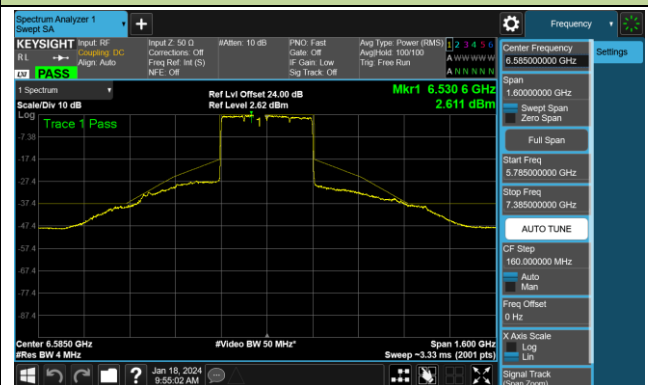

Channel 175 (6825MHz)

Channel 207 (6985MHz)

802.11be-EHT320 - Ant 0 (Nss = 2)

Channel 31 (6105MHz)

Channel 63 (6265MHz)

Channel 95 (6425MHz)

Channel 127 (6585MHz)

Channel 159 (6745MHz)

Channel 191 (6905MHz)

802.11ax-HE20 - Ant 1 (Nss = 2)

Channel 01 (5955MHz)

Channel 45 (6175MHz)

Channel 93 (6415MHz)

Channel 97 (6435MHz)

Channel 105 (6475MHz)

Channel 113 (6515MHz)