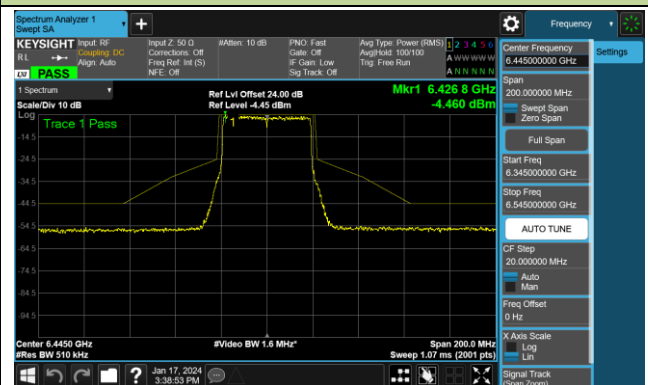

802.11ax-HE40 - Ant 1 (Nss = 2)

Channel 03 (5965MHz)

Channel 43 (6165MHz)

Channel 91 (6405MHz)

Channel 99 (6445MHz)

Channel 107 (6485MHz)

Channel 115 (6525MHz)

Channel 123 (6565MHz)