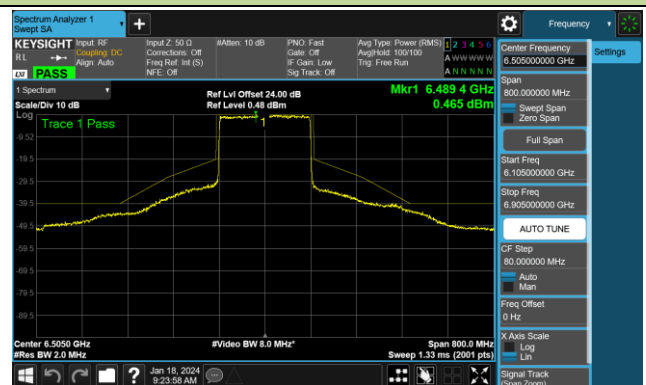

Channel 87 (6385MHz)

Channel 103 (6465MHz)

Channel 119 (6545MHz)

Channel 135 (6625MHz)

Channel 151 (6705MHz)

Channel 167 (6785MHz)

802.11be-EHT80 - Ant 0 (Nss = 2)

Channel 183 (6865MHz)

Channel 199 (6945MHz)

Channel 215 (7025MHz)

802.11be-EHT160 - Ant 0 (Nss = 2)

Channel 15 (6025MHz)

Channel 47 (6185MHz)

Channel 79 (6345MHz)

Channel 111 (6505MHz)

Channel 143 (6665MHz)

Channel 175 (6825MHz)

Channel 207 (6985MHz)

802.11be-EHT320 - Ant 0 (Nss = 2)

Channel 31 (6105MHz)

Channel 63 (6265MHz)

Channel 95 (6425MHz)

Channel 127 (6585MHz)

Channel 159 (6745MHz)