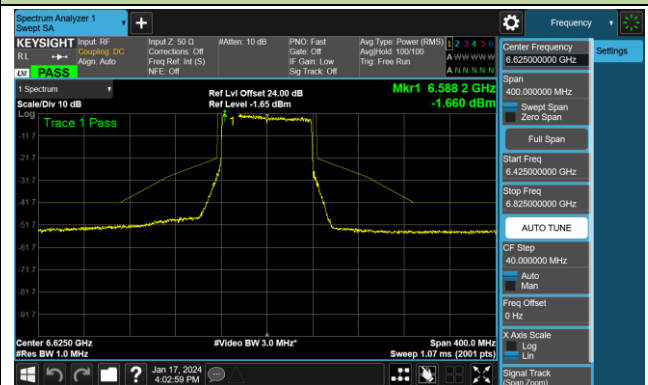

Channel 07 (5985MHz)

Channel 39 (6145MHz)

Channel 87 (6385MHz)

Channel 103 (6465MHz)

Channel 119 (6545MHz)

Channel 135 (6625MHz)

Channel 151 (6705MHz)

Channel 167 (6785MHz)

802.11ax-HE80 - Ant 1 (Nss = 2)

Channel 183 (6865MHz)

Channel 199 (6945MHz)

Channel 215 (7025MHz)