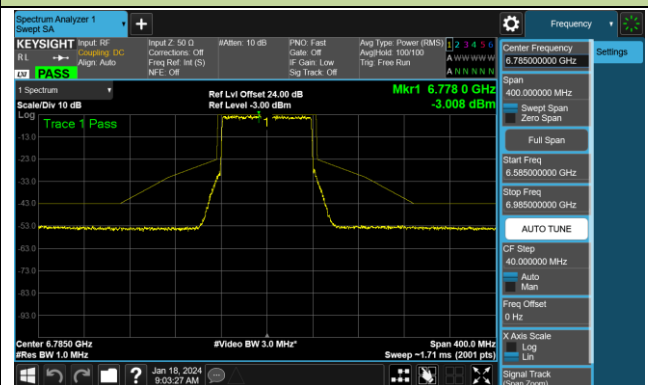

Channel 87 (6385MHz)

Channel 103 (6465MHz)

Channel 119 (6545MHz)

Channel 135 (6625MHz)

Channel 151 (6705MHz)

Channel 167 (6785MHz)

802.11be-EHT80 - Ant 0 (Nss = 2)

Channel 183 (6865MHz)

Channel 199 (6945MHz)

Channel 215 (7025MHz)

802.11be-EHT160 - Ant 0 (Nss = 2)

Channel 15 (6025MHz)

Channel 47 (6185MHz)

Channel 79 (6345MHz)

Channel 111 (6505MHz)

Channel 143 (6665MHz)