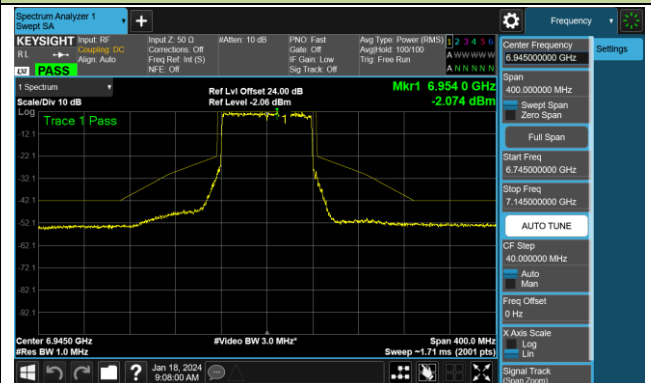

Channel 87 (6385MHz)

Channel 103 (6465MHz)

Channel 119 (6545MHz)

Channel 135 (6625MHz)

Channel 151 (6705MHz)

Channel 167 (6785MHz)

802.11be-EHT80 - Ant 0 (Nss = 2)

Channel 183 (6865MHz)

Channel 199 (6945MHz)

Channel 215 (7025MHz)

802.11be-EHT160 - Ant 0 (Nss = 2)

Channel 15 (6025MHz)

Channel 47 (6185MHz)

Channel 79 (6345MHz)

Channel 111 (6505MHz)

Channel 143 (6665MHz)