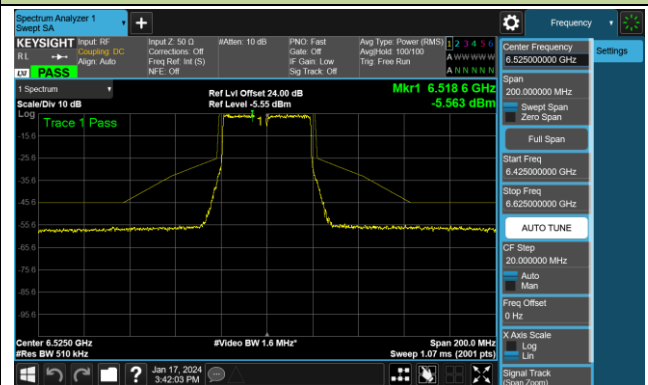

802.11ax-HE40 - Ant 1 (Nss = 2)

Channel 03 (5965MHz)

Channel 43 (6165MHz)

Channel 91 (6405MHz)

Channel 99 (6445MHz)

Channel 107 (6485MHz)

Channel 115 (6525MHz)

Channel 123 (6565MHz)