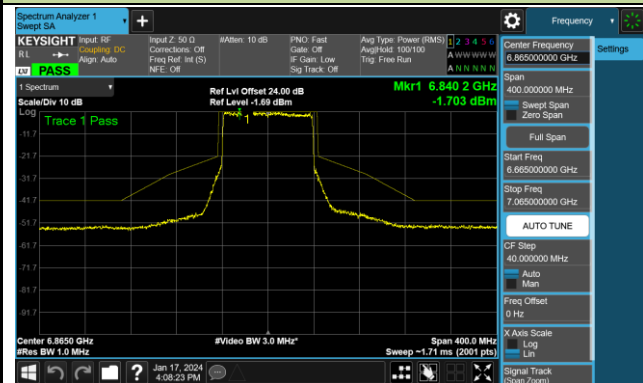

Channel 07 (5985MHz)

Channel 39 (6145MHz)

Channel 87 (6385MHz)

Channel 103 (6465MHz)

Channel 119 (6545MHz)

Channel 135 (6625MHz)

Channel 151 (6705MHz)

Channel 167 (6785MHz)

802.11ax-HE80 - Ant 1 (Nss = 2)

Channel 183 (6865MHz)

Channel 199 (6945MHz)

Channel 215 (7025MHz)