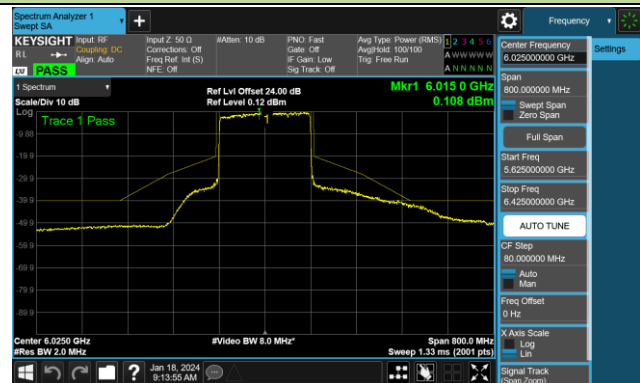

Channel 87 (6385MHz)

Channel 103 (6465MHz)

Channel 119 (6545MHz)

Channel 135 (6625MHz)

Channel 151 (6705MHz)

Channel 167 (6785MHz)

802.11be-EHT80 - Ant 0 (Nss = 2)

Channel 183 (6865MHz)

Channel 199 (6945MHz)

Channel 215 (7025MHz)

802.11be-EHT160 - Ant 0 (Nss = 2)

Channel 15 (6025MHz)

Channel 47 (6185MHz)

Channel 79 (6345MHz)

Channel 111 (6505MHz)

Channel 143 (6665MHz)

Channel 175 (6825MHz)

Channel 207 (6985MHz)

802.11be-EHT320 - Ant 0 (Nss = 2)

Channel 31 (6105MHz)

Channel 63 (6265MHz)

Channel 95 (6425MHz)

Channel 127 (6585MHz)

Channel 159 (6745MHz)