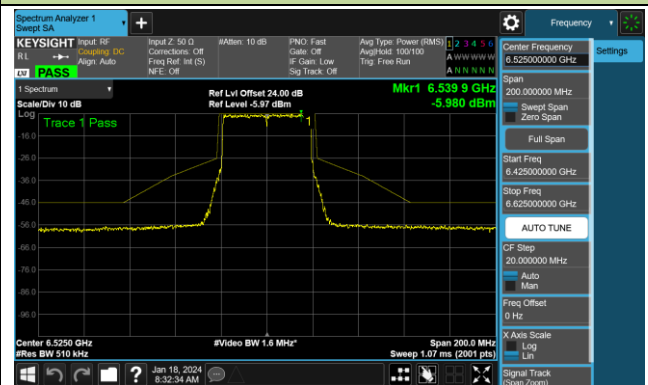

Channel 43 (6165MHz)

Channel 91 (6405MHz)

Channel 99 (6445MHz)

Channel 107 (6485MHz)

Channel 115 (6525MHz)

Channel 123 (6565MHz)

Channel 147 (6685MHz)

802.11be-EHT40 - Ant 0 (Nss = 2)

Channel 179 (6845MHz)

Channel 187 (6885MHz)

Channel 195 (6925MHz)

Channel 211 (7005MHz)

Channel 227 (7085MHz)

802.11be-EHT80 - Ant 0 (Nss = 2)

Channel 07 (5985MHz)

Channel 39 (6145MHz)