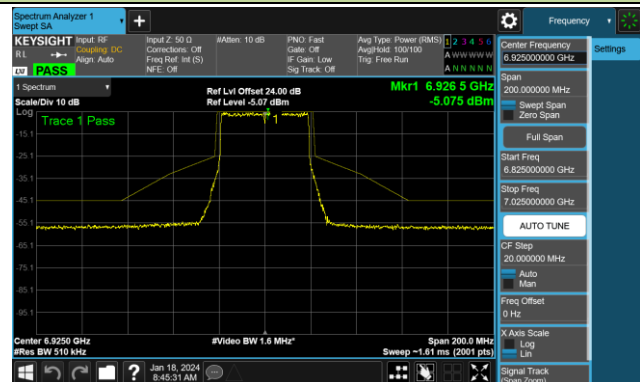

802.11be-EHT20 - Ant 0 (Nss = 2)

Channel 181 (6855MHz)

Channel 185 (6875MHz)

Channel 189 (6895MHz)

Channel 213 (7015MHz)

Channel 229 (7095MHz)

802.11be-EHT40 - Ant 0 (Nss = 2)

Channel 03 (5965MHz)

Channel 43 (6165MHz)

Channel 91 (6405MHz)

Channel 99 (6445MHz)

Channel 107 (6485MHz)

Channel 115 (6525MHz)

Channel 123 (6565MHz)

Channel 147 (6685MHz)

802.11be-EHT40 - Ant 0 (Nss = 2)

Channel 179 (6845MHz)

Channel 187 (6885MHz)

Channel 195 (6925MHz)

Channel 211 (7005MHz)

Channel 227 (7085MHz)

802.11be-EHT80 - Ant 0 (Nss = 2)

Channel 07 (5985MHz)

Channel 39 (6145MHz)