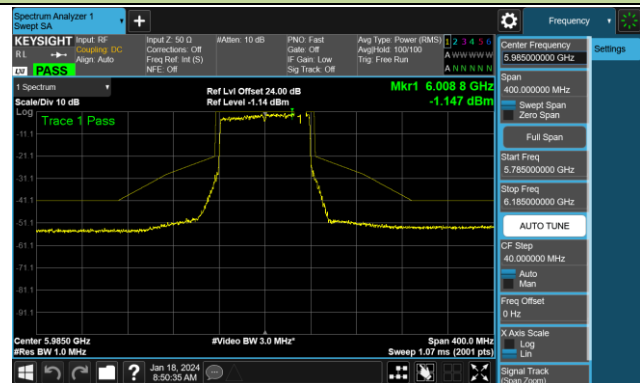

Channel 179 (6845MHz)

Channel 187 (6885MHz)

Channel 195 (6925MHz)

Channel 211 (7005MHz)

Channel 227 (7085MHz)

802.11be-EHT80 - Ant 0 (Nss = 2)

Channel 07 (5985MHz)

Channel 39 (6145MHz)

Channel 87 (6385MHz)

Channel 103 (6465MHz)

Channel 119 (6545MHz)

Channel 135 (6625MHz)

Channel 151 (6705MHz)

Channel 167 (6785MHz)

802.11be-EHT80 - Ant 0 (Nss = 2)

Channel 183 (6865MHz)