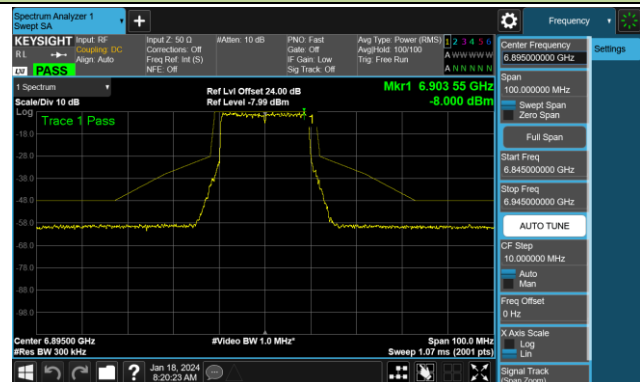

802.11be-EHT20 - Ant 0 (Nss = 2)

Channel 181 (6855MHz)

Channel 185 (6875MHz)

Channel 189 (6895MHz)

Channel 213 (7015MHz)

Channel 229 (7095MHz)

802.11be-EHT40 - Ant 0 (Nss = 2)

Channel 03 (5965MHz)

Channel 43 (6165MHz)

Channel 91 (6405MHz)

Channel 99 (6445MHz)

Channel 107 (6485MHz)

Channel 115 (6525MHz)

Channel 123 (6565MHz)

Channel 147 (6685MHz)

802.11be-EHT40 - Ant 0 (Nss = 2)