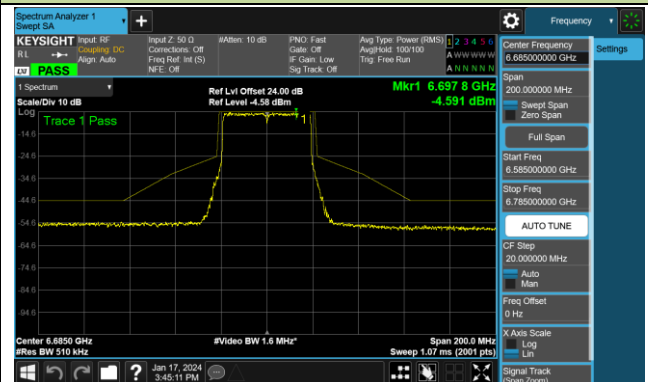

Channel 147 (6685MHz)