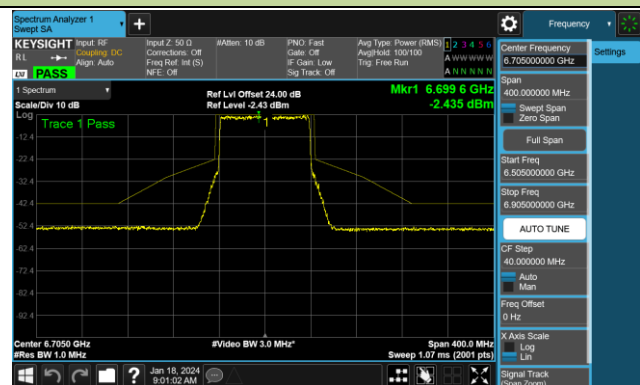

Channel 87 (6385MHz)

Channel 103 (6465MHz)

Channel 119 (6545MHz)

Channel 135 (6625MHz)

Channel 151 (6705MHz)

Channel 167 (6785MHz)

802.11be-EHT80 - Ant 0 (Nss = 2)

Channel 183 (6865MHz)

Channel 199 (6945MHz)

Channel 215 (7025MHz)

802.11be-EHT160 - Ant 0 (Nss = 2)

Channel 15 (6025MHz)

Channel 47 (6185MHz)

Channel 79 (6345MHz)

Channel 111 (6505MHz)

Channel 143 (6665MHz)