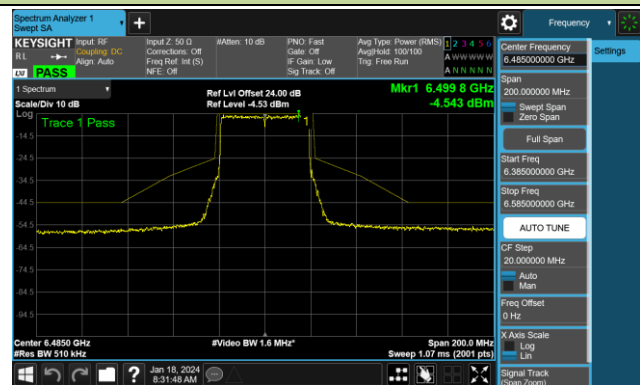

Channel 43 (6165MHz)

Channel 91 (6405MHz)

Channel 99 (6445MHz)

Channel 107 (6485MHz)

Channel 115 (6525MHz)

Channel 123 (6565MHz)

Channel 147 (6685MHz)

802.11be-EHT40 - Ant 0 (Nss = 2)

Channel 179 (6845MHz)

Channel 187 (6885MHz)

Channel 195 (6925MHz)

Channel 211 (7005MHz)

Channel 227 (7085MHz)

802.11be-EHT80 - Ant 0 (Nss = 2)

Channel 07 (5985MHz)

Channel 39 (6145MHz)