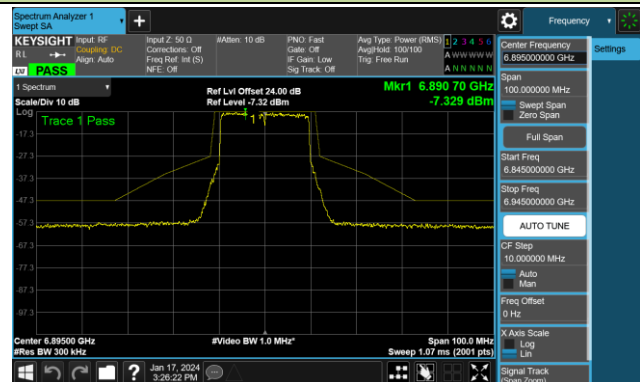

Channel 117 (6535MHz)

Channel 149 (6695MHz)

802.11ax-HE20 - Ant 1 (Nss = 2)

Channel 181 (6855MHz)

Channel 185 (6875MHz)

Channel 189 (6895MHz)

Channel 213 (7015MHz)

Channel 229 (7095MHz)