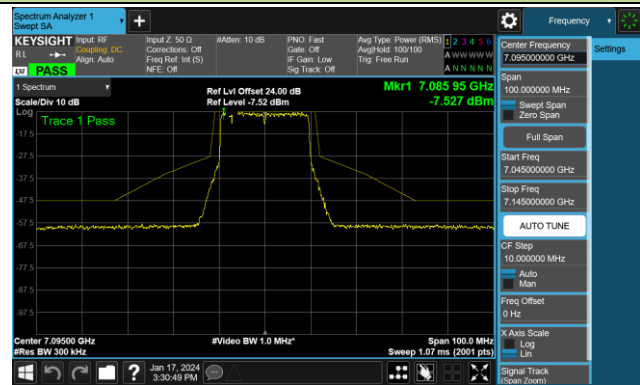

Channel 117 (6535MHz)

Channel 149 (6695MHz)

802.11ax-HE20 - Ant 1 (Nss = 2)

Channel 181 (6855MHz)

Channel 185 (6875MHz)

Channel 189 (6895MHz)

Channel 213 (7015MHz)

Channel 229 (7095MHz)