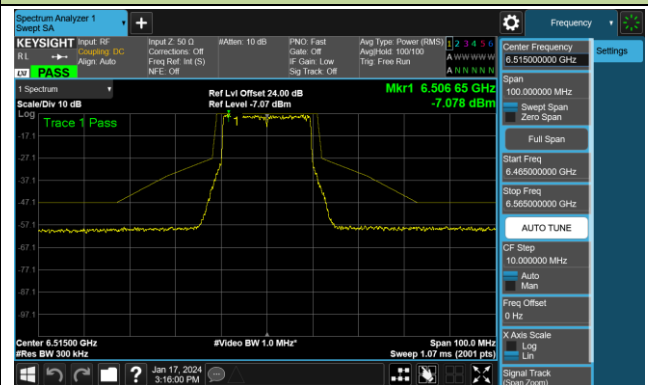

Channel 191 (6905MHz)

802.11ax-HE20 - Ant 1 (Nss = 2)

Channel 01 (5955MHz)

Channel 45 (6175MHz)

Channel 93 (6415MHz)

Channel 97 (6435MHz)

Channel 105 (6475MHz)

Channel 113 (6515MHz)

Channel 117 (6535MHz)

Channel 149 (6695MHz)

802.11ax-HE20 - Ant 1 (Nss = 2)

Channel 181 (6855MHz)

Channel 185 (6875MHz)

Channel 189 (6895MHz)

Channel 213 (7015MHz)

Channel 229 (7095MHz)