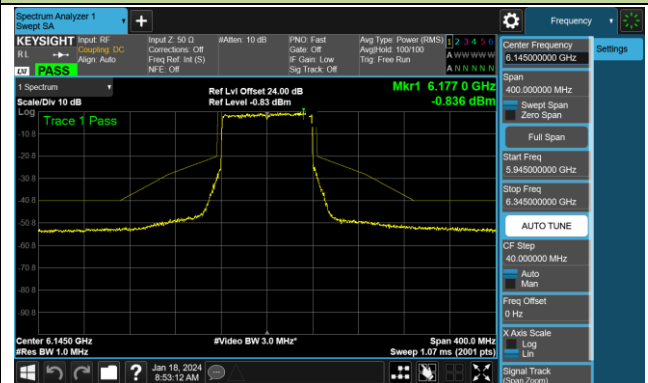

Channel 179 (6845MHz)

Channel 187 (6885MHz)

Channel 195 (6925MHz)

Channel 211 (7005MHz)

Channel 227 (7085MHz)

802.11be-EHT80 - Ant 0 (Nss = 2)

Channel 07 (5985MHz)

Channel 39 (6145MHz)

Channel 87 (6385MHz)

Channel 103 (6465MHz)

Channel 119 (6545MHz)

Channel 135 (6625MHz)

Channel 151 (6705MHz)

Channel 167 (6785MHz)

802.11be-EHT80 - Ant 0 (Nss = 2)

Channel 183 (6865MHz)