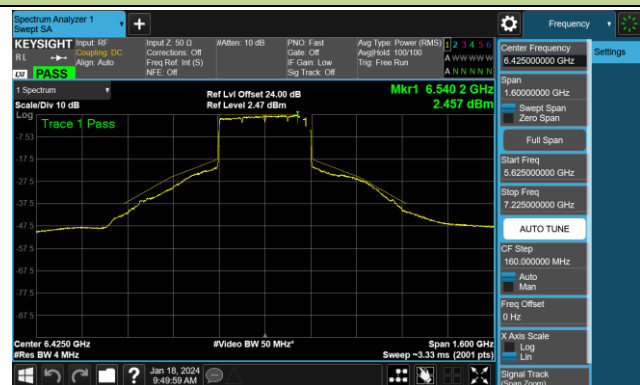

Channel 199 (6945MHz)

Channel 215 (7025MHz)

802.11be-EHT160 - Ant 0 (Nss = 2)

Channel 15 (6025MHz)

Channel 47 (6185MHz)

Channel 79 (6345MHz)

Channel 111 (6505MHz)

Channel 143 (6665MHz)

Channel 175 (6825MHz)

Channel 207 (6985MHz)

802.11be-EHT320 - Ant 0 (Nss = 2)

Channel 31 (6105MHz)

Channel 63 (6265MHz)

Channel 95 (6425MHz)

Channel 127 (6585MHz)

Channel 159 (6745MHz)

Channel 191 (6905MHz)

802.11ax-HE20 - Ant 1 (Nss = 2)

Channel 01 (5955MHz)

Channel 45 (6175MHz)

Channel 93 (6415MHz)

Channel 97 (6435MHz)

Channel 105 (6475MHz)

Channel 113 (6515MHz)