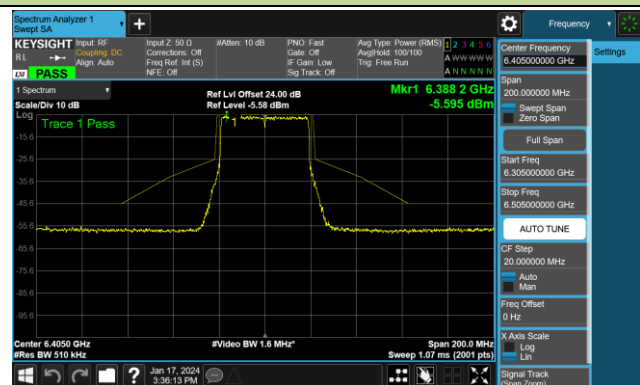

802.11ax-HE40 - Ant 1 (Nss = 2)

Channel 03 (5965MHz)

Channel 43 (6165MHz)

Channel 91 (6405MHz)

Channel 99 (6445MHz)

Channel 107 (6485MHz)

Channel 115 (6525MHz)

Channel 123 (6565MHz)