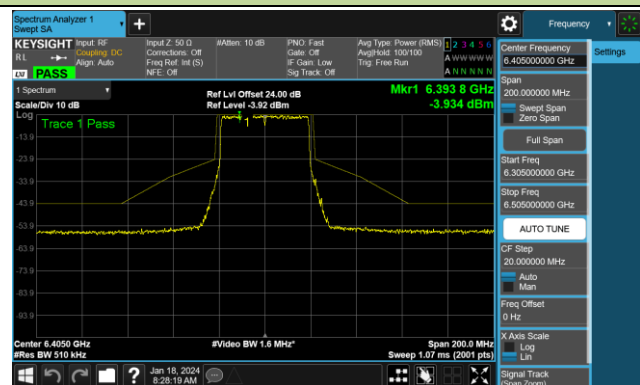

802.11be-EHT20 - Ant 0 (Nss = 2)

Channel 181 (6855MHz)

Channel 185 (6875MHz)

Channel 189 (6895MHz)

Channel 213 (7015MHz)

Channel 229 (7095MHz)

802.11be-EHT40 - Ant 0 (Nss = 2)

Channel 03 (5965MHz)

Channel 43 (6165MHz)

Channel 91 (6405MHz)

Channel 99 (6445MHz)

Channel 107 (6485MHz)

Channel 115 (6525MHz)

Channel 123 (6565MHz)

Channel 147 (6685MHz)

802.11be-EHT40 - Ant 0 (Nss = 2)