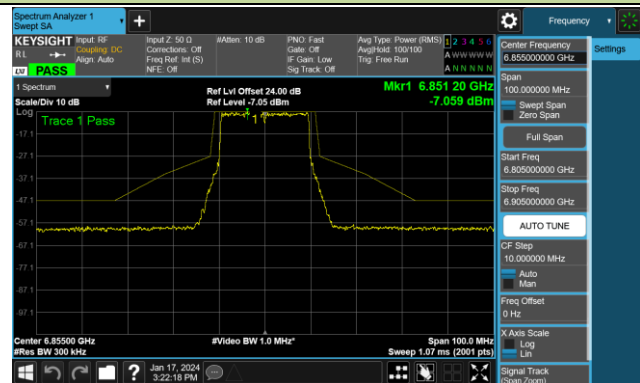

Channel 117 (6535MHz)

Channel 149 (6695MHz)

802.11ax-HE20 - Ant 1 (Nss = 2)

Channel 181 (6855MHz)

Channel 185 (6875MHz)

Channel 189 (6895MHz)

Channel 213 (7015MHz)

Channel 229 (7095MHz)