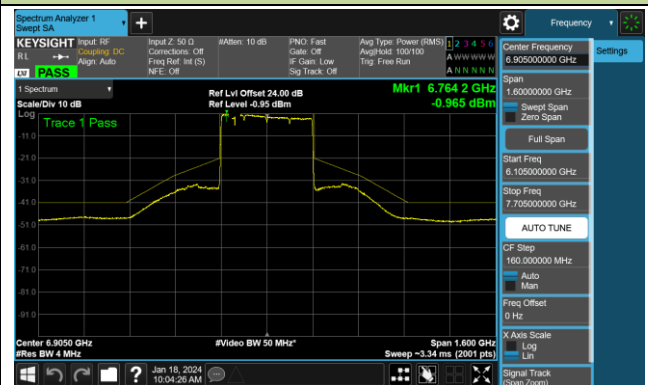

Channel 199 (6945MHz)

Channel 215 (7025MHz)

802.11be-EHT160 - Ant 0 (Nss = 2)

Channel 15 (6025MHz)

Channel 47 (6185MHz)

Channel 79 (6345MHz)

Channel 111 (6505MHz)

Channel 143 (6665MHz)

Channel 175 (6825MHz)

Channel 207 (6985MHz)

802.11be-EHT320 - Ant 0 (Nss = 2)

Channel 31 (6105MHz)

Channel 63 (6265MHz)

Channel 95 (6425MHz)

Channel 127 (6585MHz)

Channel 159 (6745MHz)

Channel 191 (6905MHz)

802.11ax-HE20 - Ant 1 (Nss = 2)

Channel 01 (5955MHz)

Channel 45 (6175MHz)

Channel 93 (6415MHz)

Channel 97 (6435MHz)

Channel 105 (6475MHz)

Channel 113 (6515MHz)