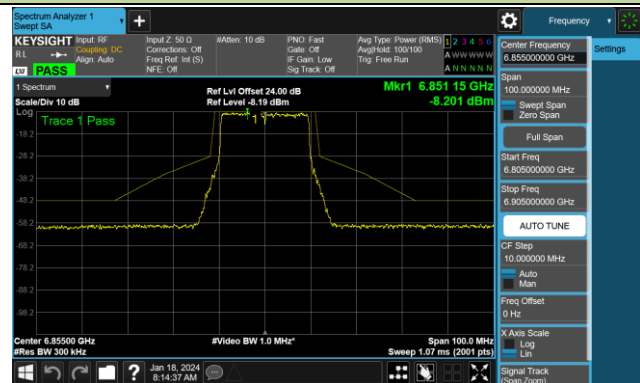

802.11be-EHT20 - Ant 0 (Nss = 2)

Channel 181 (6855MHz)

Channel 185 (6875MHz)

Channel 189 (6895MHz)

Channel 213 (7015MHz)

Channel 229 (7095MHz)

802.11be-EHT40 - Ant 0 (Nss = 2)

Channel 03 (5965MHz)

Channel 43 (6165MHz)

Channel 91 (6405MHz)

Channel 99 (6445MHz)

Channel 107 (6485MHz)

Channel 115 (6525MHz)

Channel 123 (6565MHz)

Channel 147 (6685MHz)

802.11be-EHT40 - Ant 0 (Nss = 2)