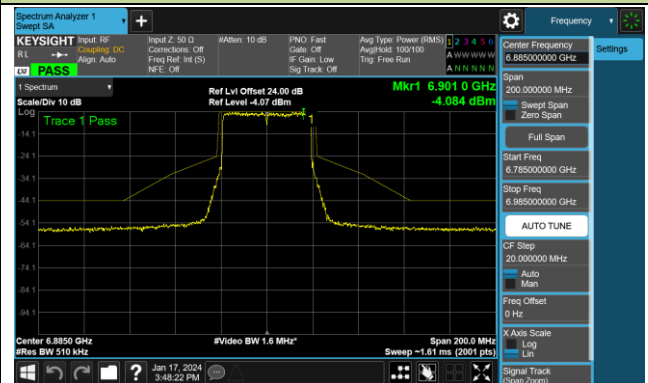

Channel 147 (6685MHz)

802.11ax-HE40 - Ant 1 (Nss = 2)

Channel 179 (6845MHz)

Channel 187 (6885MHz)

Channel 195 (6925MHz)

Channel 211 (7005MHz)

Channel 227 (7085MHz)

802.11ax-HE80 - Ant 1 (Nss = 2)