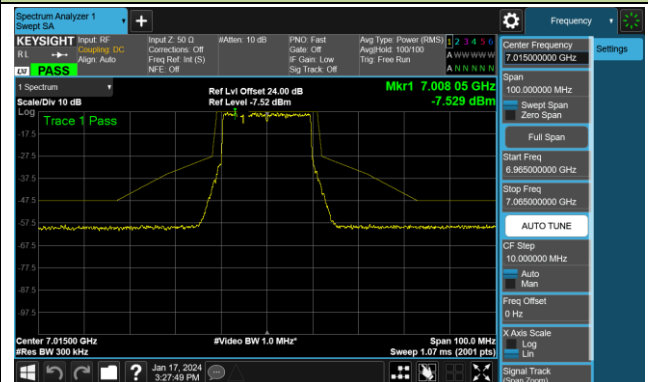

Channel 117 (6535MHz)

Channel 149 (6695MHz)

802.11ax-HE20 - Ant 1 (Nss = 2)

Channel 181 (6855MHz)

Channel 185 (6875MHz)

Channel 189 (6895MHz)

Channel 213 (7015MHz)

Channel 229 (7095MHz)