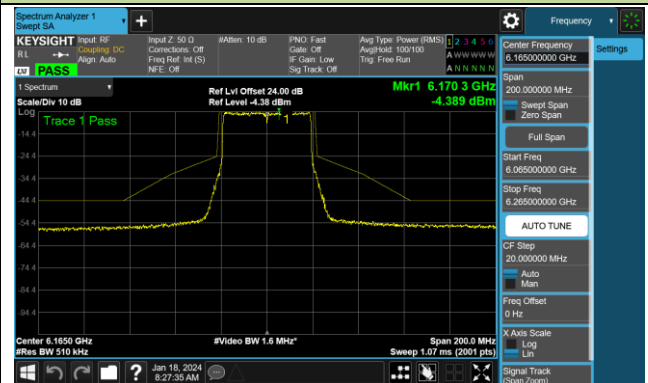

802.11be-EHT20 - Ant 0 (Nss = 2)

Channel 181 (6855MHz)

Channel 185 (6875MHz)

Channel 189 (6895MHz)

Channel 213 (7015MHz)

Channel 229 (7095MHz)

802.11be-EHT40 - Ant 0 (Nss = 2)

Channel 03 (5965MHz)

Channel 43 (6165MHz)

Channel 91 (6405MHz)

Channel 99 (6445MHz)

Channel 107 (6485MHz)

Channel 115 (6525MHz)

Channel 123 (6565MHz)

Channel 147 (6685MHz)

802.11be-EHT40 - Ant 0 (Nss = 2)