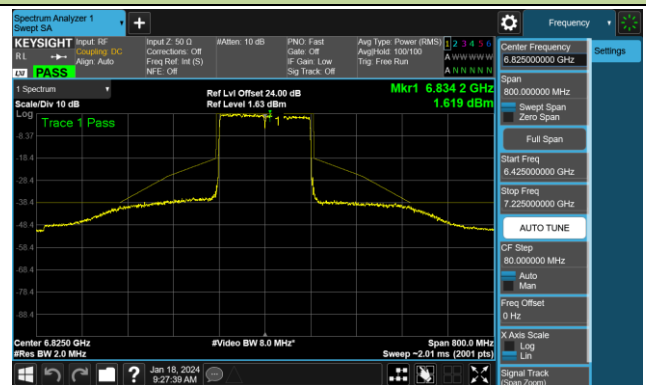

Channel 199 (6945MHz)

Channel 215 (7025MHz)

802.11be-EHT160 - Ant 0 (Nss = 2)

Channel 15 (6025MHz)

Channel 47 (6185MHz)

Channel 79 (6345MHz)

Channel 111 (6505MHz)

Channel 143 (6665MHz)

Channel 175 (6825MHz)

Channel 207 (6985MHz)

802.11be-EHT320 - Ant 0 (Nss = 2)

Channel 31 (6105MHz)

Channel 63 (6265MHz)

Channel 95 (6425MHz)

Channel 127 (6585MHz)

Channel 159 (6745MHz)