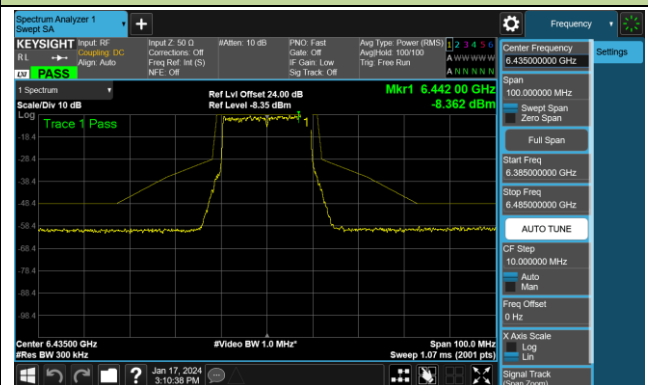

Channel 191 (6905MHz)

802.11ax-HE20 - Ant 1 (Nss = 2)

Channel 01 (5955MHz)

Channel 45 (6175MHz)

Channel 93 (6415MHz)

Channel 97 (6435MHz)

Channel 105 (6475MHz)

Channel 113 (6515MHz)

Channel 117 (6535MHz)

Channel 149 (6695MHz)

802.11ax-HE20 - Ant 1 (Nss = 2)

Channel 181 (6855MHz)

Channel 185 (6875MHz)

Channel 189 (6895MHz)

Channel 213 (7015MHz)

Channel 229 (7095MHz)