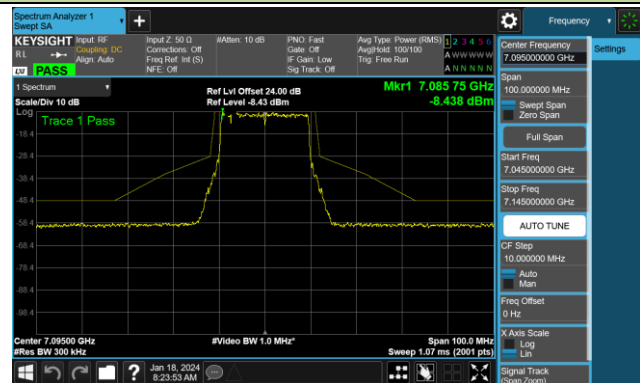

802.11be-EHT20 - Ant 0 (Nss = 2)

Channel 181 (6855MHz)

Channel 185 (6875MHz)

Channel 189 (6895MHz)

Channel 213 (7015MHz)

Channel 229 (7095MHz)

802.11be-EHT40 - Ant 0 (Nss = 2)

Channel 03 (5965MHz)

Channel 43 (6165MHz)

Channel 91 (6405MHz)

Channel 99 (6445MHz)

Channel 107 (6485MHz)

Channel 115 (6525MHz)

Channel 123 (6565MHz)

Channel 147 (6685MHz)

802.11be-EHT40 - Ant 0 (Nss = 2)