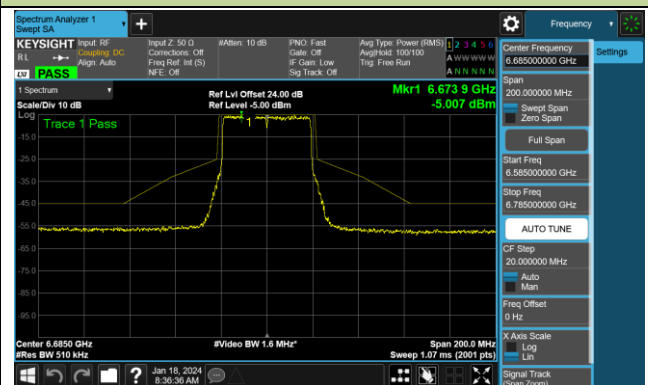

Channel 43 (6165MHz)

Channel 91 (6405MHz)

Channel 99 (6445MHz)

Channel 107 (6485MHz)

Channel 115 (6525MHz)

Channel 123 (6565MHz)

Channel 147 (6685MHz)

802.11be-EHT40 - Ant 0 (Nss = 2)

Channel 179 (6845MHz)

Channel 187 (6885MHz)

Channel 195 (6925MHz)

Channel 211 (7005MHz)

Channel 227 (7085MHz)

802.11be-EHT80 - Ant 0 (Nss = 2)

Channel 07 (5985MHz)

Channel 39 (6145MHz)