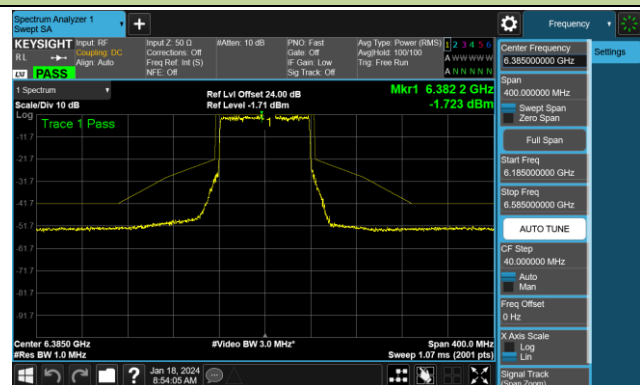

Channel 179 (6845MHz)

Channel 187 (6885MHz)

Channel 195 (6925MHz)

Channel 211 (7005MHz)

Channel 227 (7085MHz)

802.11be-EHT80 - Ant 0 (Nss = 2)

Channel 07 (5985MHz)

Channel 39 (6145MHz)

Channel 87 (6385MHz)

Channel 103 (6465MHz)

Channel 119 (6545MHz)

Channel 135 (6625MHz)

Channel 151 (6705MHz)

Channel 167 (6785MHz)

802.11be-EHT80 - Ant 0 (Nss = 2)

Channel 183 (6865MHz)