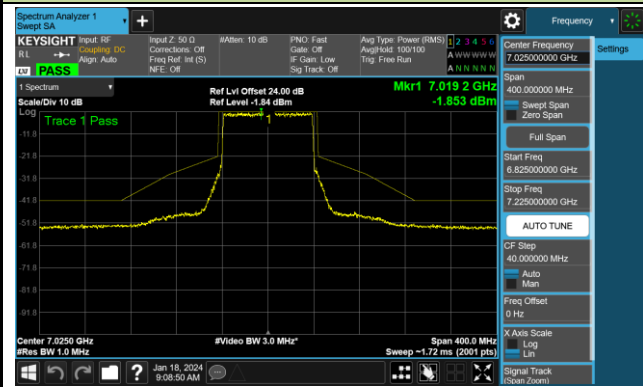

Channel 87 (6385MHz)

Channel 103 (6465MHz)

Channel 119 (6545MHz)

Channel 135 (6625MHz)

Channel 151 (6705MHz)

Channel 167 (6785MHz)

802.11be-EHT80 - Ant 0 (Nss = 2)

Channel 183 (6865MHz)

Channel 199 (6945MHz)

Channel 215 (7025MHz)

802.11be-EHT160 - Ant 0 (Nss = 2)

Channel 15 (6025MHz)

Channel 47 (6185MHz)

Channel 79 (6345MHz)

Channel 111 (6505MHz)

Channel 143 (6665MHz)