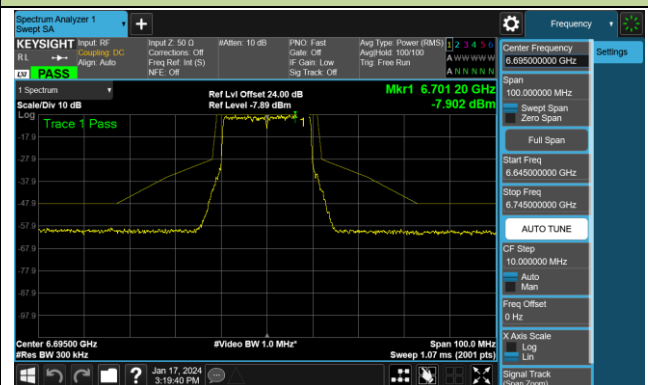

Channel 191 (6905MHz)

802.11ax-HE20 - Ant 1 (Nss = 2)

Channel 01 (5955MHz)

Channel 45 (6175MHz)

Channel 93 (6415MHz)

Channel 97 (6435MHz)

Channel 105 (6475MHz)

Channel 113 (6515MHz)

Channel 117 (6535MHz)

Channel 149 (6695MHz)

802.11ax-HE20 - Ant 1 (Nss = 2)

Channel 181 (6855MHz)

Channel 185 (6875MHz)

Channel 189 (6895MHz)

Channel 213 (7015MHz)

Channel 229 (7095MHz)