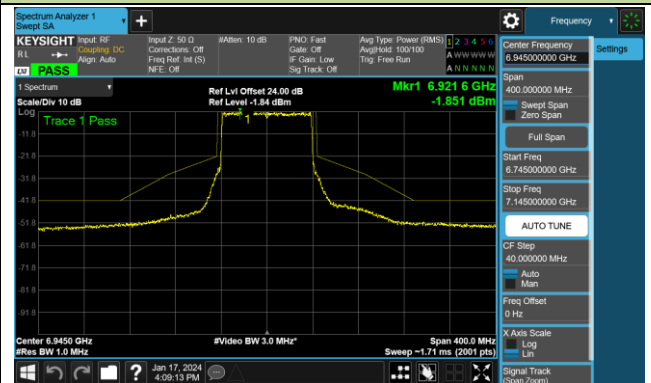

Channel 07 (5985MHz)

Channel 39 (6145MHz)

Channel 87 (6385MHz)

Channel 103 (6465MHz)

Channel 119 (6545MHz)

Channel 135 (6625MHz)

Channel 151 (6705MHz)

Channel 167 (6785MHz)

802.11ax-HE80 - Ant 1 (Nss = 2)

Channel 183 (6865MHz)

Channel 199 (6945MHz)

Channel 215 (7025MHz)