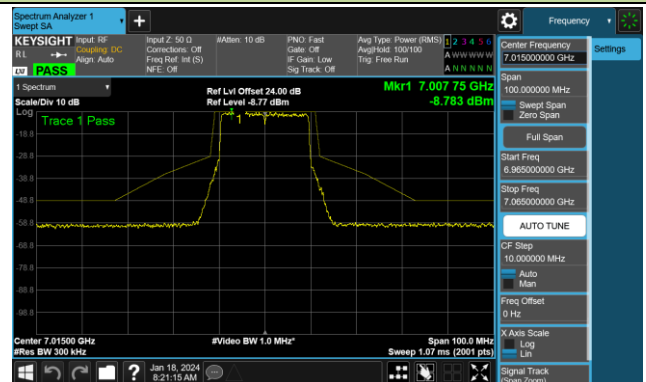

802.11be-EHT20 - Ant 0 (Nss = 2)

Channel 181 (6855MHz)

Channel 185 (6875MHz)

Channel 189 (6895MHz)

Channel 213 (7015MHz)

Channel 229 (7095MHz)

802.11be-EHT40 - Ant 0 (Nss = 2)

Channel 03 (5965MHz)

Channel 43 (6165MHz)

Channel 91 (6405MHz)

Channel 99 (6445MHz)

Channel 107 (6485MHz)

Channel 115 (6525MHz)

Channel 123 (6565MHz)

Channel 147 (6685MHz)

802.11be-EHT40 - Ant 0 (Nss = 2)