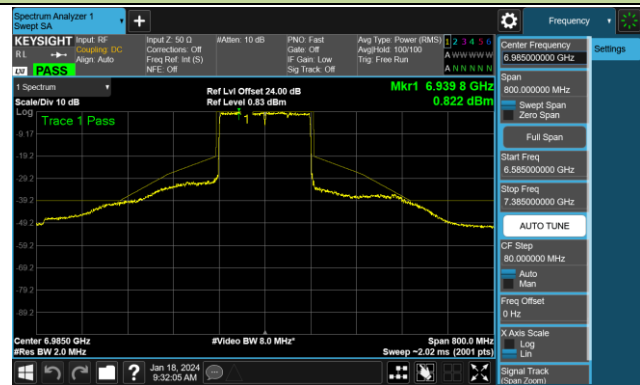

Channel 87 (6385MHz)

Channel 103 (6465MHz)

Channel 119 (6545MHz)

Channel 135 (6625MHz)

Channel 151 (6705MHz)

Channel 167 (6785MHz)

802.11be-EHT80 - Ant 0 (Nss = 2)

Channel 183 (6865MHz)

Channel 199 (6945MHz)

Channel 215 (7025MHz)

802.11be-EHT160 - Ant 0 (Nss = 2)

Channel 15 (6025MHz)

Channel 47 (6185MHz)

Channel 79 (6345MHz)

Channel 111 (6505MHz)

Channel 143 (6665MHz)

Channel 175 (6825MHz)

Channel 207 (6985MHz)

802.11be-EHT320 - Ant 0 (Nss = 2)

Channel 31 (6105MHz)

Channel 63 (6265MHz)

Channel 95 (6425MHz)

Channel 127 (6585MHz)

Channel 159 (6745MHz)