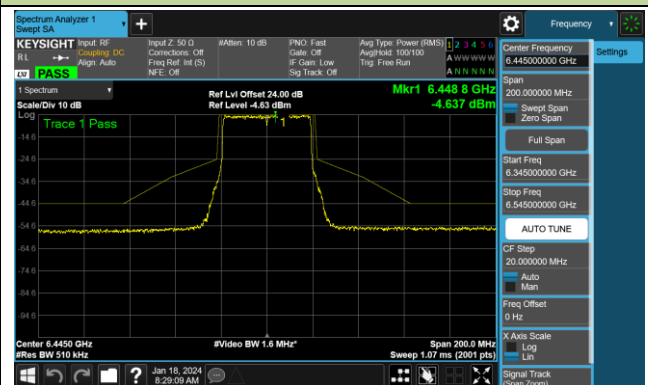

802.11be-EHT20 - Ant 0 (Nss = 2)

Channel 181 (6855MHz)

Channel 185 (6875MHz)

Channel 189 (6895MHz)

Channel 213 (7015MHz)

Channel 229 (7095MHz)

802.11be-EHT40 - Ant 0 (Nss = 2)

Channel 03 (5965MHz)

Channel 43 (6165MHz)

Channel 91 (6405MHz)

Channel 99 (6445MHz)

Channel 107 (6485MHz)

Channel 115 (6525MHz)

Channel 123 (6565MHz)

Channel 147 (6685MHz)

802.11be-EHT40 - Ant 0 (Nss = 2)