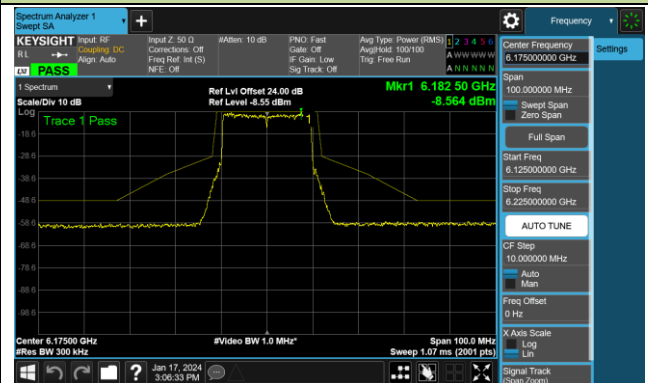

Channel 191 (6905MHz)

802.11ax-HE20 - Ant 1 (Nss = 2)

Channel 01 (5955MHz)

Channel 45 (6175MHz)

Channel 93 (6415MHz)

Channel 97 (6435MHz)

Channel 105 (6475MHz)

Channel 113 (6515MHz)

Channel 117 (6535MHz)

Channel 149 (6695MHz)

802.11ax-HE20 - Ant 1 (Nss = 2)

Channel 181 (6855MHz)

Channel 185 (6875MHz)

Channel 189 (6895MHz)

Channel 213 (7015MHz)

Channel 229 (7095MHz)