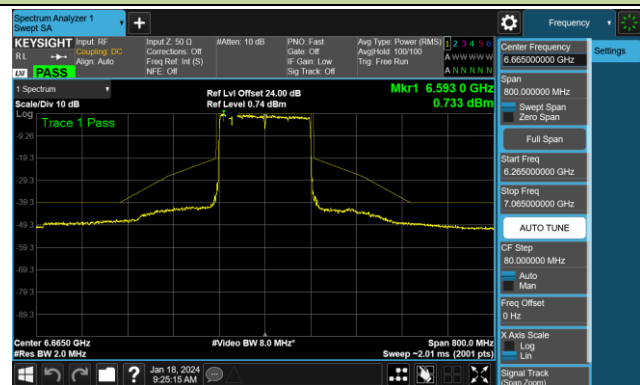

Channel 87 (6385MHz)

Channel 103 (6465MHz)

Channel 119 (6545MHz)

Channel 135 (6625MHz)

Channel 151 (6705MHz)

Channel 167 (6785MHz)

802.11be-EHT80 - Ant 0 (Nss = 2)

Channel 183 (6865MHz)

Channel 199 (6945MHz)

Channel 215 (7025MHz)

802.11be-EHT160 - Ant 0 (Nss = 2)

Channel 15 (6025MHz)

Channel 47 (6185MHz)

Channel 79 (6345MHz)

Channel 111 (6505MHz)

Channel 143 (6665MHz)

Channel 175 (6825MHz)

Channel 207 (6985MHz)

802.11be-EHT320 - Ant 0 (Nss = 2)

Channel 31 (6105MHz)

Channel 63 (6265MHz)

Channel 95 (6425MHz)

Channel 127 (6585MHz)

Channel 159 (6745MHz)