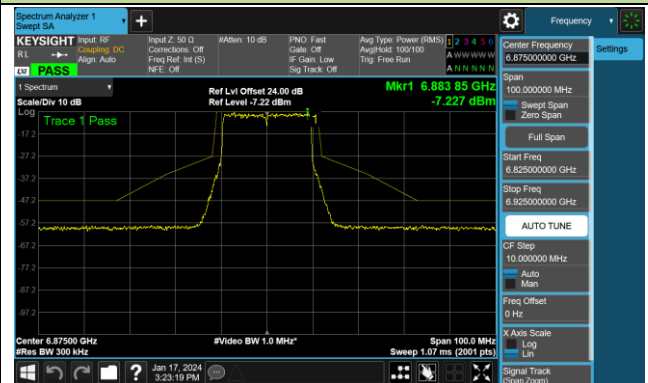

Channel 117 (6535MHz)

Channel 149 (6695MHz)

802.11ax-HE20 - Ant 1 (Nss = 2)

Channel 181 (6855MHz)

Channel 185 (6875MHz)

Channel 189 (6895MHz)

Channel 213 (7015MHz)

Channel 229 (7095MHz)