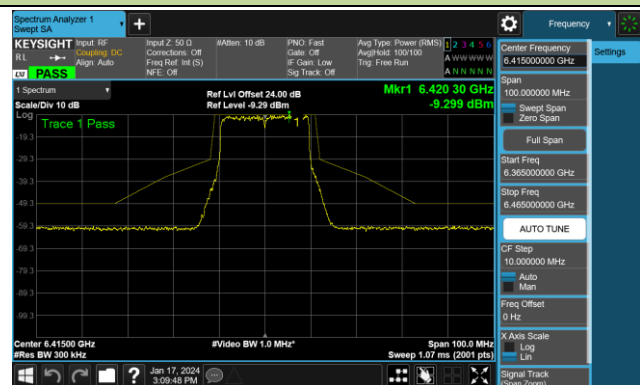

Channel 191 (6905MHz)

802.11ax-HE20 - Ant 1 (Nss = 2)

Channel 01 (5955MHz)

Channel 45 (6175MHz)

Channel 93 (6415MHz)

Channel 97 (6435MHz)

Channel 105 (6475MHz)

Channel 113 (6515MHz)

Channel 117 (6535MHz)

Channel 149 (6695MHz)

802.11ax-HE20 - Ant 1 (Nss = 2)

Channel 181 (6855MHz)

Channel 185 (6875MHz)

Channel 189 (6895MHz)

Channel 213 (7015MHz)

Channel 229 (7095MHz)