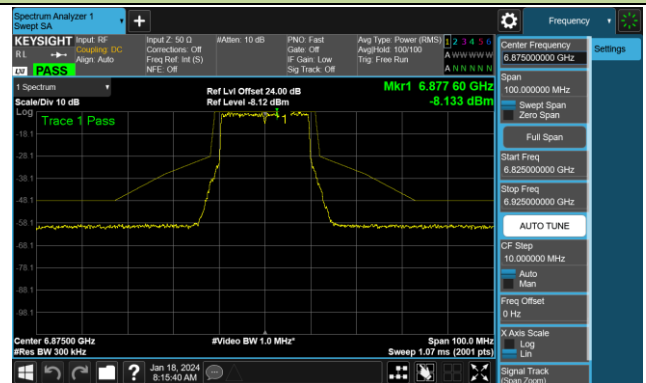

802.11be-EHT20 - Ant 0 (Nss = 2)

Channel 181 (6855MHz)

Channel 185 (6875MHz)

Channel 189 (6895MHz)

Channel 213 (7015MHz)

Channel 229 (7095MHz)

802.11be-EHT40 - Ant 0 (Nss = 2)

Channel 03 (5965MHz)

Channel 43 (6165MHz)

Channel 91 (6405MHz)

Channel 99 (6445MHz)

Channel 107 (6485MHz)

Channel 115 (6525MHz)

Channel 123 (6565MHz)

Channel 147 (6685MHz)

802.11be-EHT40 - Ant 0 (Nss = 2)