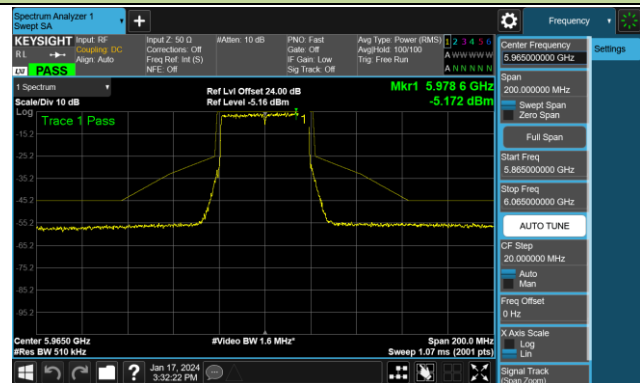

802.11ax-HE40 - Ant 1 (Nss = 2)

Channel 03 (5965MHz)