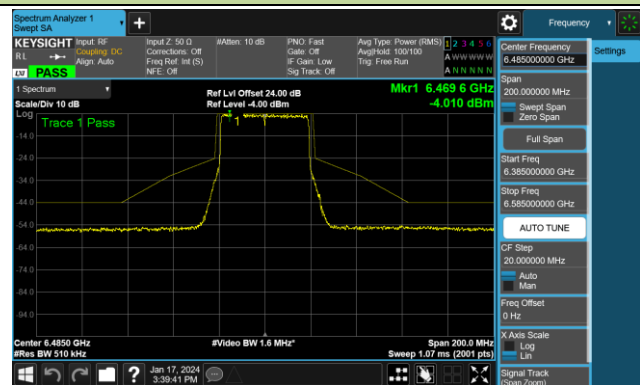

Channel 117 (6535MHz)

Channel 149 (6695MHz)

802.11ax-HE20 - Ant 1 (Nss = 2)

Channel 181 (6855MHz)

Channel 185 (6875MHz)

Channel 189 (6895MHz)

Channel 213 (7015MHz)

Channel 229 (7095MHz)

802.11ax-HE40 - Ant 1 (Nss = 2)

Channel 03 (5965MHz)

Channel 43 (6165MHz)

Channel 91 (6405MHz)

Channel 99 (6445MHz)

Channel 107 (6485MHz)

Channel 115 (6525MHz)

Channel 123 (6565MHz)

Channel 147 (6685MHz)

802.11ax-HE40 - Ant 1 (Nss = 2)

Channel 179 (6845MHz)

Channel 187 (6885MHz)

Channel 195 (6925MHz)

Channel 211 (7005MHz)

Channel 227 (7085MHz)

802.11ax-HE80 - Ant 1 (Nss = 2)