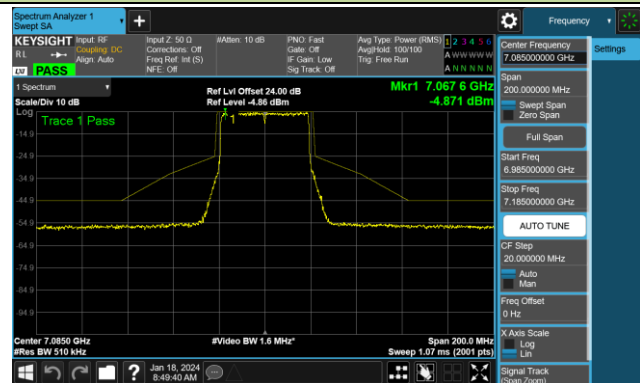

Channel 179 (6845MHz)

Channel 187 (6885MHz)

Channel 195 (6925MHz)

Channel 211 (7005MHz)

Channel 227 (7085MHz)

802.11be-EHT80 - Ant 0 (Nss = 2)

Channel 07 (5985MHz)

Channel 39 (6145MHz)

Channel 87 (6385MHz)

Channel 103 (6465MHz)

Channel 119 (6545MHz)

Channel 135 (6625MHz)

Channel 151 (6705MHz)

Channel 167 (6785MHz)

802.11be-EHT80 - Ant 0 (Nss = 2)

Channel 183 (6865MHz)