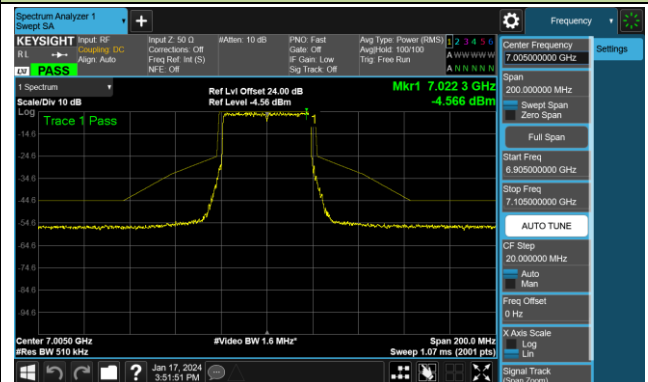

Channel 147 (6685MHz)

802.11ax-HE40 - Ant 1 (Nss = 2)

Channel 179 (6845MHz)

Channel 187 (6885MHz)

Channel 195 (6925MHz)

Channel 211 (7005MHz)

Channel 227 (7085MHz)

802.11ax-HE80 - Ant 1 (Nss = 2)