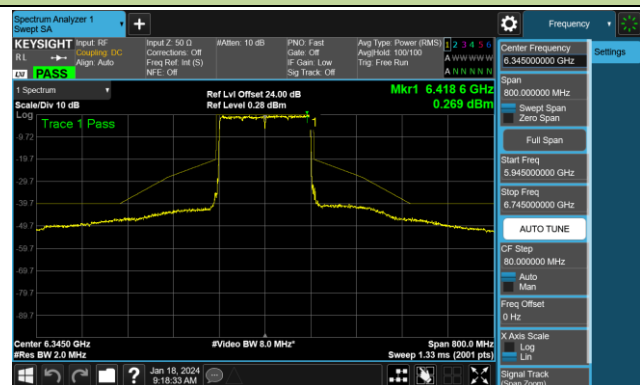

Channel 87 (6385MHz)

Channel 103 (6465MHz)

Channel 119 (6545MHz)

Channel 135 (6625MHz)

Channel 151 (6705MHz)

Channel 167 (6785MHz)

802.11be-EHT80 - Ant 0 (Nss = 2)

Channel 183 (6865MHz)

Channel 199 (6945MHz)

Channel 215 (7025MHz)

802.11be-EHT160 - Ant 0 (Nss = 2)

Channel 15 (6025MHz)

Channel 47 (6185MHz)

Channel 79 (6345MHz)

Channel 111 (6505MHz)

Channel 143 (6665MHz)

Channel 175 (6825MHz)

Channel 207 (6985MHz)

802.11be-EHT320 - Ant 0 (Nss = 2)

Channel 31 (6105MHz)

Channel 63 (6265MHz)

Channel 95 (6425MHz)

Channel 127 (6585MHz)

Channel 159 (6745MHz)