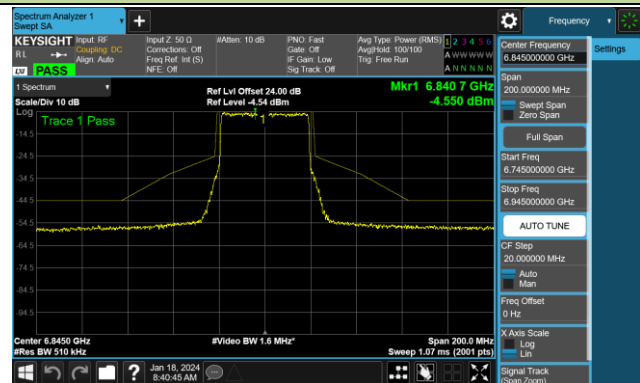

Channel 43 (6165MHz)

Channel 91 (6405MHz)

Channel 99 (6445MHz)

Channel 107 (6485MHz)

Channel 115 (6525MHz)

Channel 123 (6565MHz)

Channel 147 (6685MHz)

802.11be-EHT40 - Ant 0 (Nss = 2)

Channel 179 (6845MHz)

Channel 187 (6885MHz)

Channel 195 (6925MHz)

Channel 211 (7005MHz)

Channel 227 (7085MHz)

802.11be-EHT80 - Ant 0 (Nss = 2)

Channel 07 (5985MHz)

Channel 39 (6145MHz)