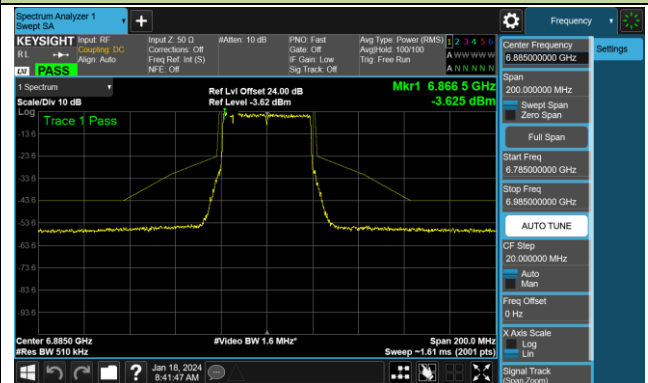

Channel 43 (6165MHz)

Channel 91 (6405MHz)

Channel 99 (6445MHz)

Channel 107 (6485MHz)

Channel 115 (6525MHz)

Channel 123 (6565MHz)

Channel 147 (6685MHz)

802.11be-EHT40 - Ant 0 (Nss = 2)

Channel 179 (6845MHz)

Channel 187 (6885MHz)

Channel 195 (6925MHz)

Channel 211 (7005MHz)

Channel 227 (7085MHz)

802.11be-EHT80 - Ant 0 (Nss = 2)

Channel 07 (5985MHz)

Channel 39 (6145MHz)