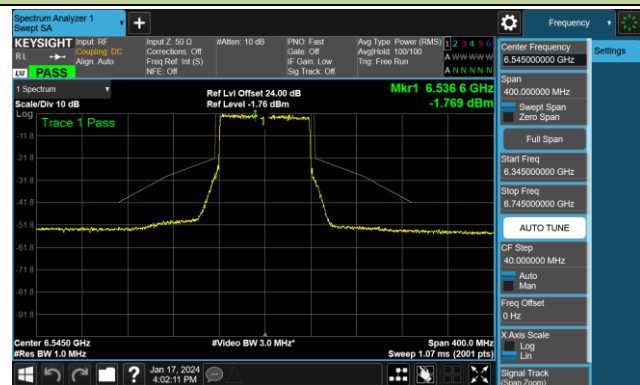

Channel 07 (5985MHz)

Channel 39 (6145MHz)

Channel 87 (6385MHz)

Channel 103 (6465MHz)

Channel 119 (6545MHz)

Channel 135 (6625MHz)

Channel 151 (6705MHz)

Channel 167 (6785MHz)

802.11ax-HE80 - Ant 1 (Nss = 2)

Channel 183 (6865MHz)

Channel 199 (6945MHz)

Channel 215 (7025MHz)