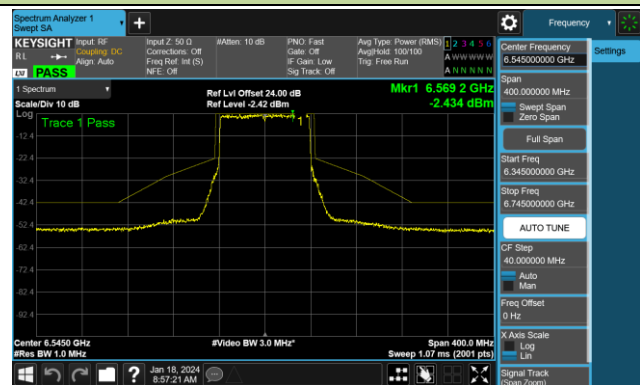

Channel 179 (6845MHz)

Channel 187 (6885MHz)

Channel 195 (6925MHz)

Channel 211 (7005MHz)

Channel 227 (7085MHz)

802.11be-EHT80 - Ant 0 (Nss = 2)

Channel 07 (5985MHz)

Channel 39 (6145MHz)

Channel 87 (6385MHz)

Channel 103 (6465MHz)

Channel 119 (6545MHz)

Channel 135 (6625MHz)

Channel 151 (6705MHz)

Channel 167 (6785MHz)

802.11be-EHT80 - Ant 0 (Nss = 2)

Channel 183 (6865MHz)