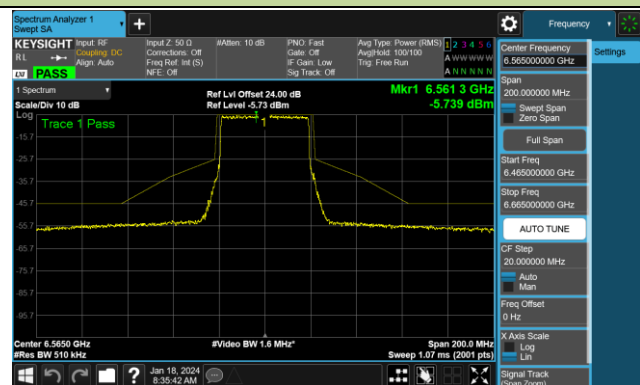

Channel 43 (6165MHz)

Channel 91 (6405MHz)

Channel 99 (6445MHz)

Channel 107 (6485MHz)

Channel 115 (6525MHz)

Channel 123 (6565MHz)

Channel 147 (6685MHz)

802.11be-EHT40 - Ant 0 (Nss = 2)

Channel 179 (6845MHz)

Channel 187 (6885MHz)

Channel 195 (6925MHz)

Channel 211 (7005MHz)

Channel 227 (7085MHz)

802.11be-EHT80 - Ant 0 (Nss = 2)

Channel 07 (5985MHz)

Channel 39 (6145MHz)