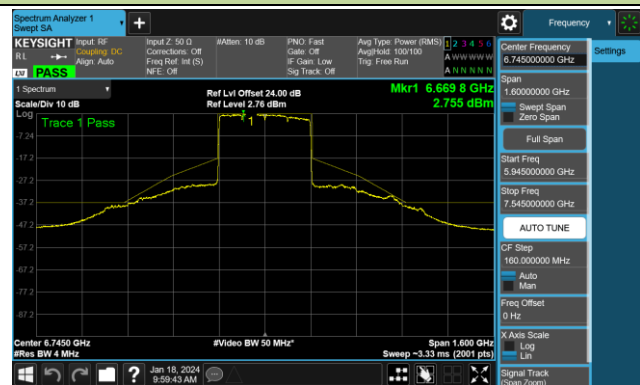

Channel 199 (6945MHz)

Channel 215 (7025MHz)

802.11be-EHT160 - Ant 0 (Nss = 2)

Channel 15 (6025MHz)

Channel 47 (6185MHz)

Channel 79 (6345MHz)

Channel 111 (6505MHz)

Channel 143 (6665MHz)

Channel 175 (6825MHz)

Channel 207 (6985MHz)

802.11be-EHT320 - Ant 0 (Nss = 2)

Channel 31 (6105MHz)

Channel 63 (6265MHz)

Channel 95 (6425MHz)

Channel 127 (6585MHz)

Channel 159 (6745MHz)

Channel 191 (6905MHz)

802.11ax-HE20 - Ant 1 (Nss = 2)

Channel 01 (5955MHz)

Channel 45 (6175MHz)

Channel 93 (6415MHz)

Channel 97 (6435MHz)

Channel 105 (6475MHz)

Channel 113 (6515MHz)