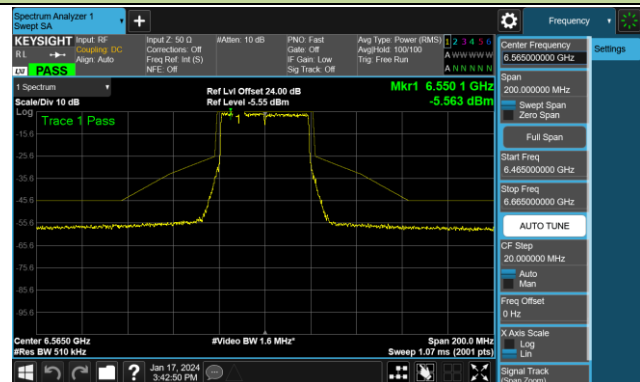

Channel 117 (6535MHz)

Channel 149 (6695MHz)

802.11ax-HE20 - Ant 1 (Nss = 2)

Channel 181 (6855MHz)

Channel 185 (6875MHz)

Channel 189 (6895MHz)

Channel 213 (7015MHz)

Channel 229 (7095MHz)

802.11ax-HE40 - Ant 1 (Nss = 2)

Channel 03 (5965MHz)

Channel 43 (6165MHz)

Channel 91 (6405MHz)

Channel 99 (6445MHz)

Channel 107 (6485MHz)

Channel 115 (6525MHz)

Channel 123 (6565MHz)

Channel 147 (6685MHz)

802.11ax-HE40 - Ant 1 (Nss = 2)

Channel 179 (6845MHz)

Channel 187 (6885MHz)

Channel 195 (6925MHz)

Channel 211 (7005MHz)

Channel 227 (7085MHz)

802.11ax-HE80 - Ant 1 (Nss = 2)