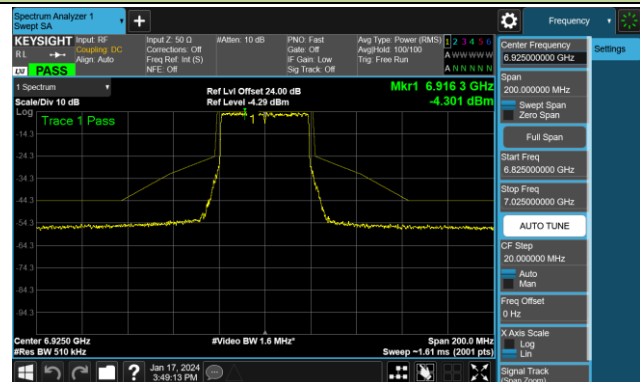

Channel 147 (6685MHz)

802.11ax-HE40 - Ant 1 (Nss = 2)

Channel 179 (6845MHz)

Channel 187 (6885MHz)

Channel 195 (6925MHz)

Channel 211 (7005MHz)

Channel 227 (7085MHz)

802.11ax-HE80 - Ant 1 (Nss = 2)