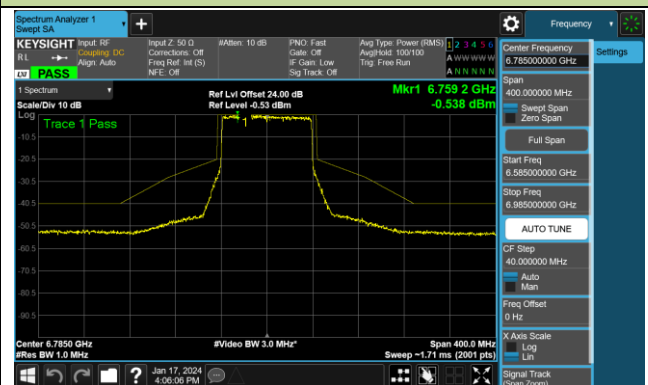

Channel 07 (5985MHz)

Channel 39 (6145MHz)

Channel 87 (6385MHz)

Channel 103 (6465MHz)

Channel 119 (6545MHz)

Channel 135 (6625MHz)

Channel 151 (6705MHz)

Channel 167 (6785MHz)

802.11ax-HE80 - Ant 1 (Nss = 2)

Channel 183 (6865MHz)

Channel 199 (6945MHz)

Channel 215 (7025MHz)