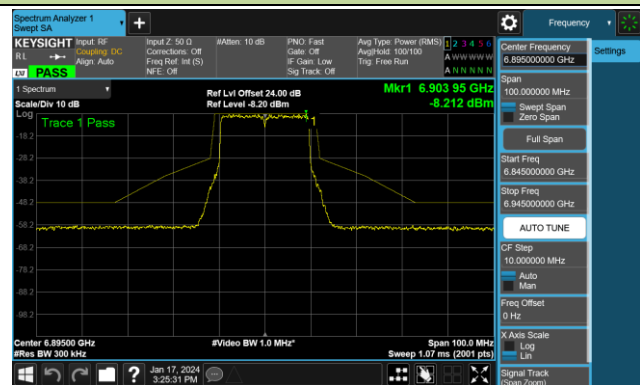

Channel 159 (6745MHz)

Channel 191 (6905MHz)

Test Site	SR6	Test Engineer	Owen
Test Date	2024/1/17~2024/1/18		

802.11ax-HE20 - Ant 0 (Nss = 2)

Channel 01 (5955MHz)

Channel 45 (6175MHz)

Channel 93 (6415MHz)

Channel 97 (6435MHz)

Channel 105 (6475MHz)

Channel 113 (6515MHz)

802.11ax-HE20 - Ant 0 (Nss = 2)

Channel 117 (6535MHz)

Channel 149 (6695MHz)

Channel 181 (6855MHz)

Channel 185 (6875MHz)

Channel 189 (6895MHz)

Channel 213 (7015MHz)

Channel 229 (7095MHz)

802.11ax-HE40 - Ant 0 (Nss = 2)

Channel 03 (5965MHz)

Channel 43 (6165MHz)

Channel 91 (6405MHz)

Channel 99 (6445MHz)

Channel 107 (6485MHz)