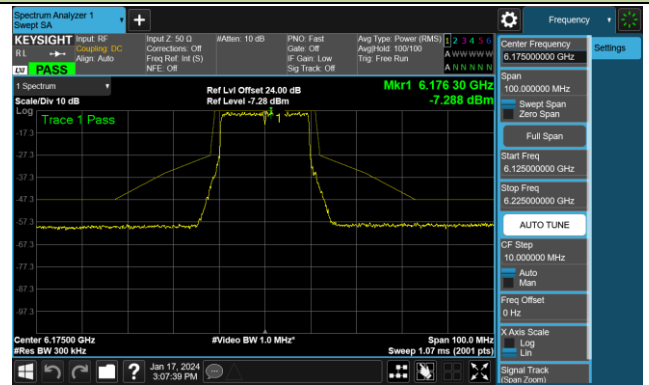

Channel 159 (6745MHz)

Channel 191 (6905MHz)

Test Site	SR6	Test Engineer	Owen
Test Date	2024/1/17~2024/1/18		

802.11ax-HE20 - Ant 0 (Nss = 2)

Channel 01 (5955MHz)

Channel 45 (6175MHz)

Channel 93 (6415MHz)

Channel 97 (6435MHz)

Channel 105 (6475MHz)

Channel 113 (6515MHz)

802.11ax-HE20 - Ant 0 (Nss = 2)

Channel 117 (6535MHz)

Channel 149 (6695MHz)

Channel 181 (6855MHz)

Channel 185 (6875MHz)

Channel 189 (6895MHz)