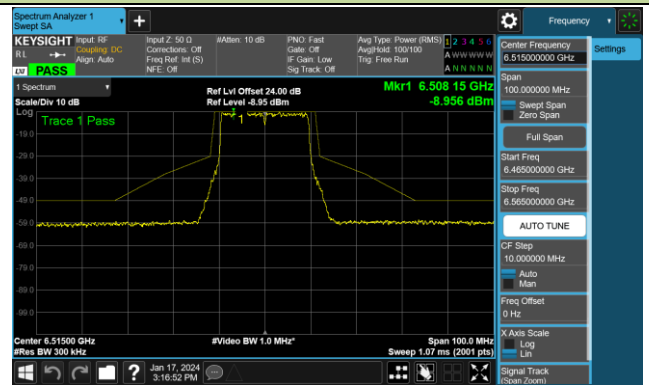

Channel 159 (6745MHz)

Channel 191 (6905MHz)

Test Site	SR6	Test Engineer	Owen
Test Date	2024/1/17~2024/1/18		

802.11ax-HE20 - Ant 0 (Nss = 2)

Channel 01 (5955MHz)

Channel 45 (6175MHz)

Channel 93 (6415MHz)

Channel 97 (6435MHz)

Channel 105 (6475MHz)

Channel 113 (6515MHz)

802.11ax-HE20 - Ant 0 (Nss = 2)

Channel 117 (6535MHz)

Channel 149 (6695MHz)

Channel 181 (6855MHz)

Channel 185 (6875MHz)

Channel 189 (6895MHz)