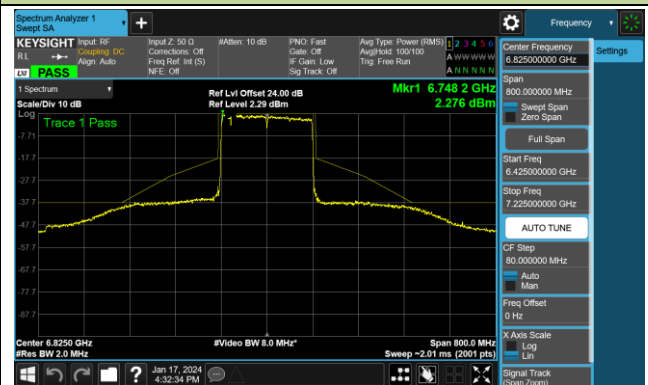

Channel 47 (6185MHz)

Channel 79 (6345MHz)

Channel 111 (6505MHz)

Channel 143 (6665MHz)

Channel 175 (6825MHz)

Channel 207 (6985MHz)

802.11be-EHT20 - Ant 0 (Nss = 2)

Channel 01 (5955MHz)