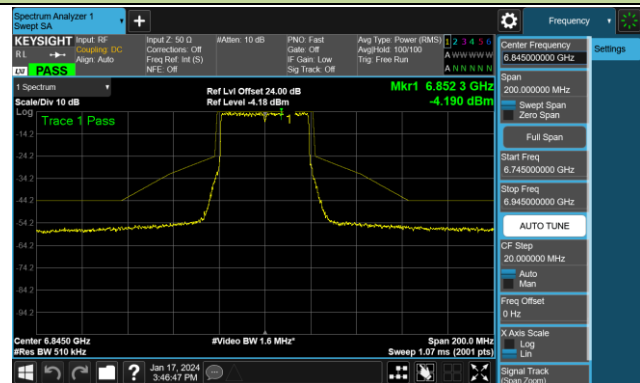

Channel 115 (6525MHz)

Channel 123 (6565MHz)

Channel 147 (6685MHz)

802.11ax-HE40 - Ant 0 (Nss = 2)

Channel 179 (6845MHz)

Channel 187 (6885MHz)

Channel 195 (6925MHz)

Channel 211 (7005MHz)

Channel 227 (7085MHz)

802.11ax-HE80 - Ant 0 (Nss = 2)

Channel 07 (5985MHz)

Channel 39 (6145MHz)

Channel 87 (6385MHz)

Channel 103 (6465MHz)

Channel 119 (6545MHz)

Channel 135 (6625MHz)