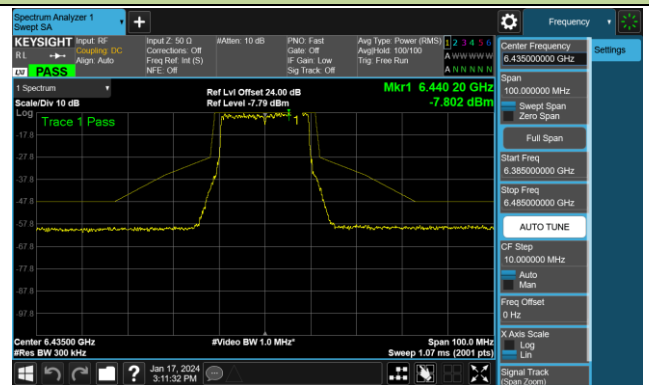

Channel 143 (6665MHz)

Channel 175 (6825MHz)

Channel 207 (6985MHz)

802.11be-EHT320 - Ant 1 (Nss = 1)

Channel 31 (6105MHz)

Channel 63 (6265MHz)

Channel 95 (6425MHz)

Channel 127 (6585MHz)

Channel 159 (6745MHz)

Channel 191 (6905MHz)

Test Site	SR6	Test Engineer	Owen
Test Date	2024/1/17~2024/1/18		

802.11ax-HE20 - Ant 0 (Nss = 2)

Channel 01 (5955MHz)

Channel 45 (6175MHz)

Channel 93 (6415MHz)

Channel 97 (6435MHz)

Channel 105 (6475MHz)

Channel 113 (6515MHz)

802.11ax-HE20 - Ant 0 (Nss = 2)

Channel 117 (6535MHz)

Channel 149 (6695MHz)

Channel 181 (6855MHz)

Channel 185 (6875MHz)

Channel 189 (6895MHz)