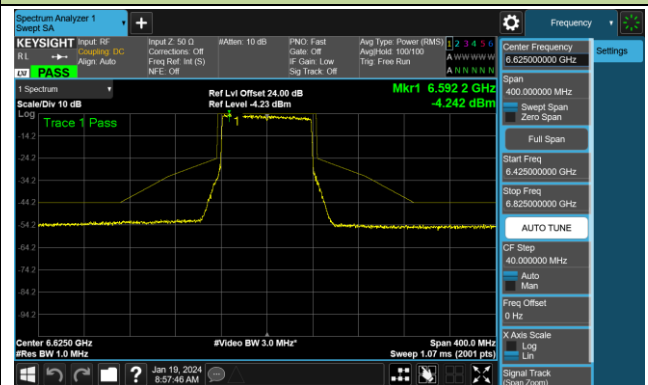

Channel 39 (6145MHz)

Channel 87 (6385MHz)

Channel 103 (6465MHz)

Channel 119 (6545MHz)

Channel 135 (6625MHz)

Channel 151 (6705MHz)

Channel 167 (6785MHz)

802.11be-EHT80 - Ant 1 (Nss = 1)

Channel 183 (6865MHz)

Channel 199 (6945MHz)

Channel 215 (7025MHz)

802.11be-EHT160 - Ant 1 (Nss = 1)

Channel 15 (6025MHz)

Channel 47 (6185MHz)

Channel 79 (6345MHz)

Channel 111 (6505MHz)