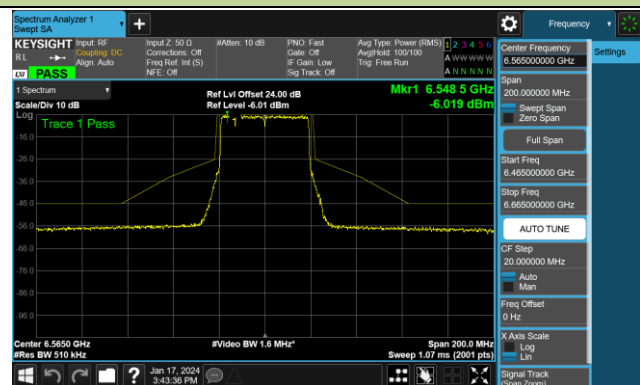

Channel 123 (6565MHz)