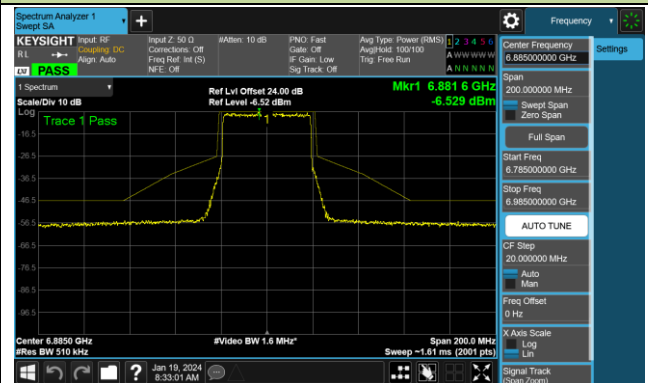

802.11be-EHT40 - Ant 1 (Nss = 1)

Channel 179 (6845MHz)

Channel 187 (6885MHz)

Channel 195 (6925MHz)

Channel 211 (7005MHz)

Channel 227 (7085MHz)

802.11be-EHT80 - Ant 1 (Nss = 1)

Channel 07 (5985MHz)

Channel 39 (6145MHz)

Channel 87 (6385MHz)

Channel 103 (6465MHz)

Channel 119 (6545MHz)

Channel 135 (6625MHz)

Channel 151 (6705MHz)

Channel 167 (6785MHz)

802.11be-EHT80 - Ant 1 (Nss = 1)