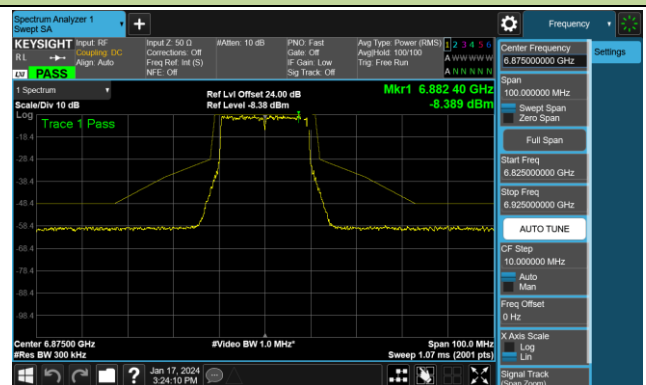

Channel 159 (6745MHz)

Channel 191 (6905MHz)

Test Site	SR6	Test Engineer	Owen
Test Date	2024/1/17~2024/1/18		

802.11ax-HE20 - Ant 0 (Nss = 2)

Channel 01 (5955MHz)

Channel 45 (6175MHz)

Channel 93 (6415MHz)

Channel 97 (6435MHz)

Channel 105 (6475MHz)

Channel 113 (6515MHz)

802.11ax-HE20 - Ant 0 (Nss = 2)

Channel 117 (6535MHz)

Channel 149 (6695MHz)

Channel 181 (6855MHz)

Channel 185 (6875MHz)

Channel 189 (6895MHz)