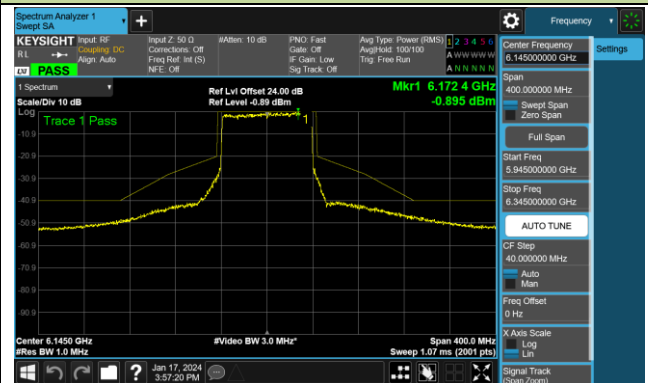

Channel 227 (7085MHz)

802.11ax-HE80 - Ant 0 (Nss = 2)

Channel 07 (5985MHz)

Channel 39 (6145MHz)

Channel 87 (6385MHz)

Channel 103 (6465MHz)

Channel 119 (6545MHz)

Channel 135 (6625MHz)

Channel 151 (6705MHz)

Channel 167 (6785MHz)

802.11ax-HE80 - Ant 0 (Nss = 2)

Channel 183 (6865MHz)

Channel 199 (6945MHz)

Channel 215 (7025MHz)

802.11ax-HE160 - Ant 0 (Nss = 2)

Channel 15 (6025MHz)