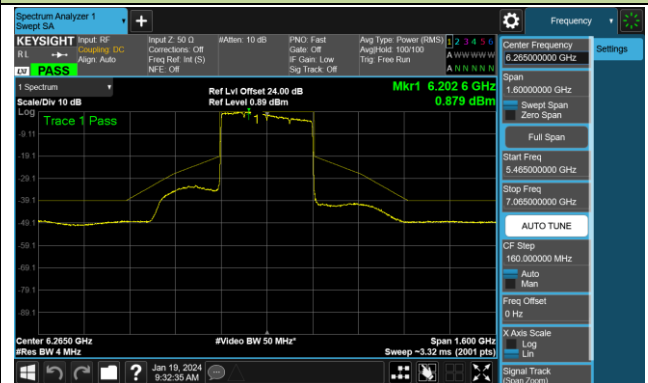

Channel 183 (6865MHz)

Channel 199 (6945MHz)

Channel 215 (7025MHz)

802.11be-EHT160 - Ant 1 (Nss = 1)

Channel 15 (6025MHz)

Channel 47 (6185MHz)

Channel 79 (6345MHz)

Channel 111 (6505MHz)

Channel 143 (6665MHz)

Channel 175 (6825MHz)

Channel 207 (6985MHz)

802.11be-EHT320 - Ant 1 (Nss = 1)

Channel 31 (6105MHz)

Channel 63 (6265MHz)

Channel 95 (6425MHz)

Channel 127 (6585MHz)

Channel 159 (6745MHz)

Channel 191 (6905MHz)

Test Site	SR6	Test Engineer	Owen
Test Date	2024/1/17~2024/1/18		

802.11ax-HE20 - Ant 0 (Nss = 2)

Channel 01 (5955MHz)

Channel 45 (6175MHz)

Channel 93 (6415MHz)

Channel 97 (6435MHz)