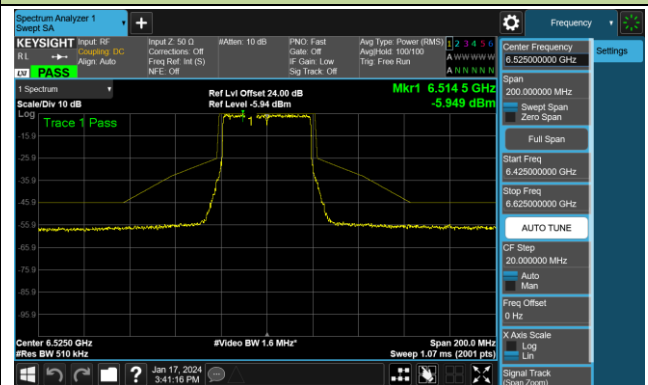

Channel 115 (6525MHz)