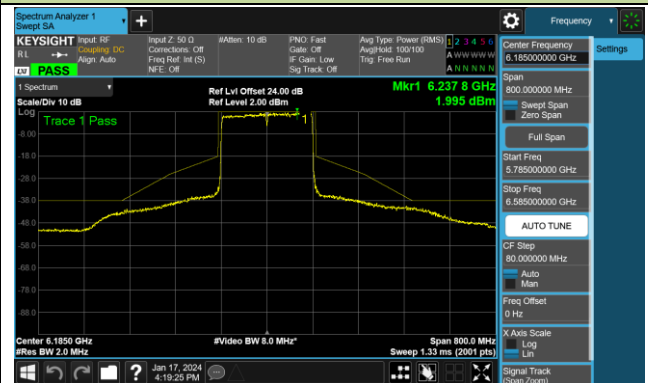

Channel 47 (6185MHz)