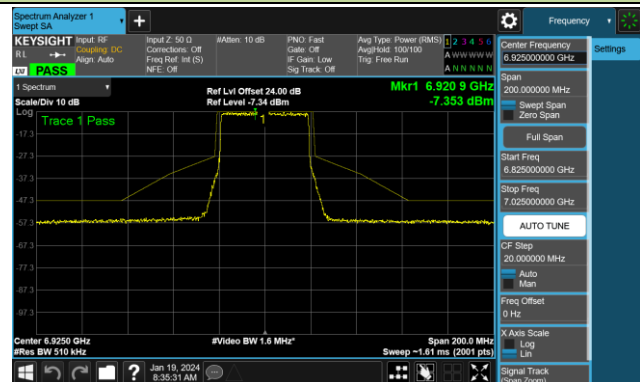

802.11be-EHT40 - Ant 1 (Nss = 1)

Channel 179 (6845MHz)

Channel 187 (6885MHz)

Channel 195 (6925MHz)

Channel 211 (7005MHz)

Channel 227 (7085MHz)

802.11be-EHT80 - Ant 1 (Nss = 1)

Channel 07 (5985MHz)

Channel 39 (6145MHz)

Channel 87 (6385MHz)

Channel 103 (6465MHz)

Channel 119 (6545MHz)

Channel 135 (6625MHz)

Channel 151 (6705MHz)

Channel 167 (6785MHz)

802.11be-EHT80 - Ant 1 (Nss = 1)