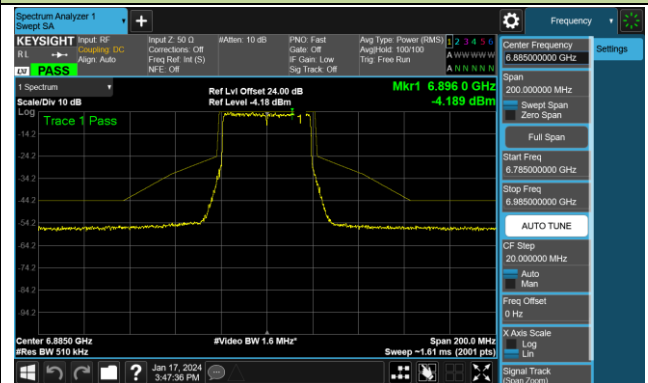

Channel 115 (6525MHz)

Channel 123 (6565MHz)

Channel 147 (6685MHz)

802.11ax-HE40 - Ant 0 (Nss = 2)

Channel 179 (6845MHz)

Channel 187 (6885MHz)

Channel 195 (6925MHz)

Channel 211 (7005MHz)

Channel 227 (7085MHz)

802.11ax-HE80 - Ant 0 (Nss = 2)

Channel 07 (5985MHz)

Channel 39 (6145MHz)

Channel 87 (6385MHz)

Channel 103 (6465MHz)

Channel 119 (6545MHz)

Channel 135 (6625MHz)