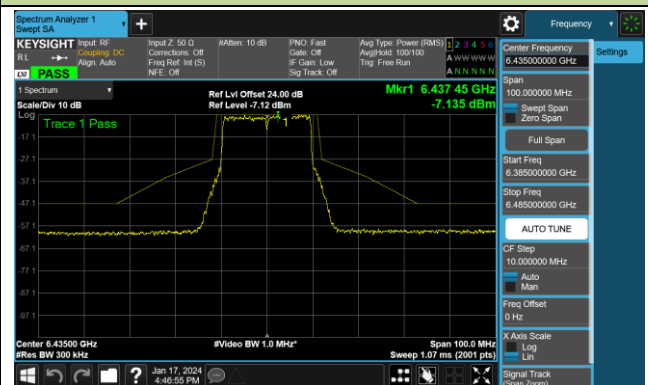

Channel 97 (6435MHz)