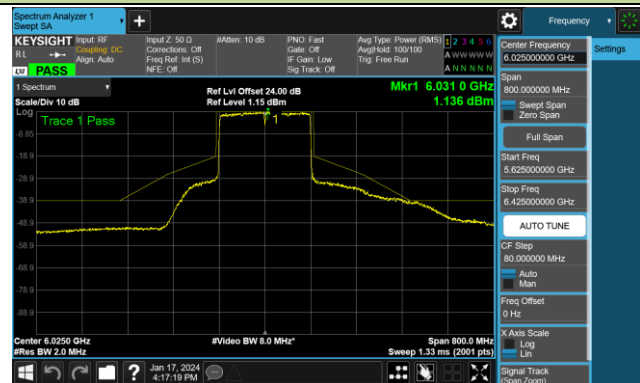

Channel 151 (6705MHz)

Channel 167 (6785MHz)

802.11ax-HE80 - Ant 0 (Nss = 2)

Channel 183 (6865MHz)

Channel 199 (6945MHz)

Channel 215 (7025MHz)

802.11ax-HE160 - Ant 0 (Nss = 2)

Channel 15 (6025MHz)