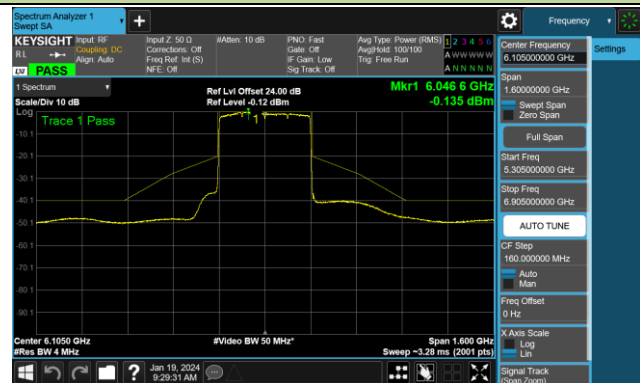

Channel 183 (6865MHz)

Channel 199 (6945MHz)

Channel 215 (7025MHz)

802.11be-EHT160 - Ant 1 (Nss = 1)

Channel 15 (6025MHz)

Channel 47 (6185MHz)

Channel 79 (6345MHz)

Channel 111 (6505MHz)

Channel 143 (6665MHz)

Channel 175 (6825MHz)

Channel 207 (6985MHz)

802.11be-EHT320 - Ant 1 (Nss = 1)

Channel 31 (6105MHz)

Channel 63 (6265MHz)

Channel 95 (6425MHz)

Channel 127 (6585MHz)

Channel 159 (6745MHz)

Channel 191 (6905MHz)

Test Site	SR6	Test Engineer	Owen
Test Date	2024/1/17~2024/1/18		

802.11ax-HE20 - Ant 0 (Nss = 2)

Channel 01 (5955MHz)

Channel 45 (6175MHz)

Channel 93 (6415MHz)

Channel 97 (6435MHz)