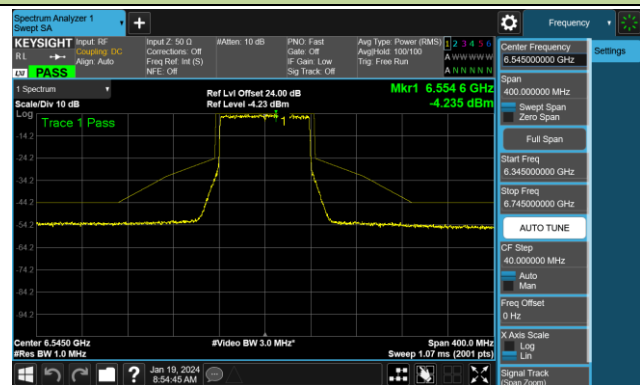

Channel 39 (6145MHz)

Channel 87 (6385MHz)

Channel 103 (6465MHz)

Channel 119 (6545MHz)

Channel 135 (6625MHz)

Channel 151 (6705MHz)

Channel 167 (6785MHz)

802.11be-EHT80 - Ant 1 (Nss = 1)

Channel 183 (6865MHz)

Channel 199 (6945MHz)

Channel 215 (7025MHz)

802.11be-EHT160 - Ant 1 (Nss = 1)

Channel 15 (6025MHz)

Channel 47 (6185MHz)

Channel 79 (6345MHz)

Channel 111 (6505MHz)