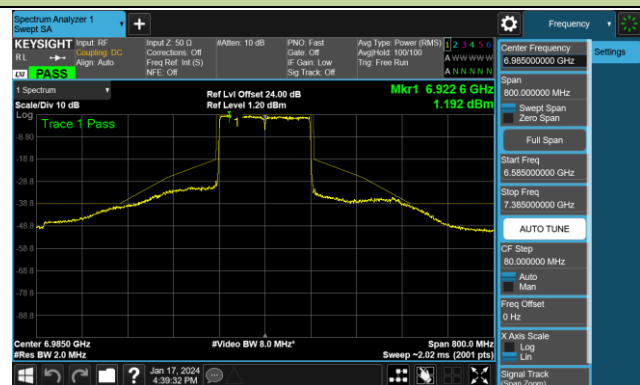

Channel 47 (6185MHz)

Channel 79 (6345MHz)

Channel 111 (6505MHz)

Channel 143 (6665MHz)

Channel 175 (6825MHz)

Channel 207 (6985MHz)

802.11be-EHT20 - Ant 0 (Nss = 2)

Channel 01 (5955MHz)

Channel 45 (6175MHz)

Channel 93 (6415MHz)

Channel 97 (6435MHz)

Channel 105 (6475MHz)

Channel 113 (6515MHz)

Channel 117 (6535MHz)

Channel 149 (6695MHz)