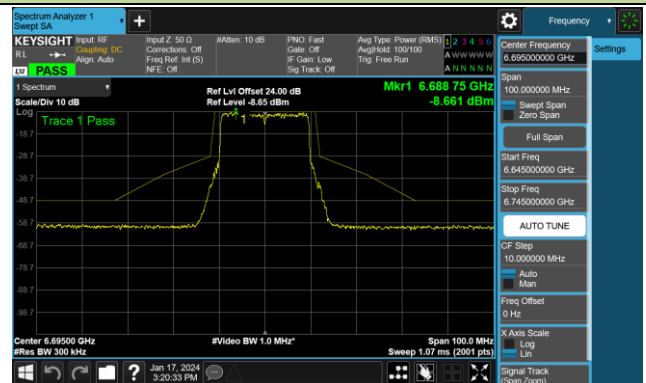

Channel 159 (6745MHz)

Channel 191 (6905MHz)

Test Site	SR6	Test Engineer	Owen
Test Date	2024/1/17~2024/1/18		

802.11ax-HE20 - Ant 0 (Nss = 2)

Channel 01 (5955MHz)

Channel 45 (6175MHz)

Channel 93 (6415MHz)

Channel 97 (6435MHz)

Channel 105 (6475MHz)

Channel 113 (6515MHz)

802.11ax-HE20 - Ant 0 (Nss = 2)

Channel 117 (6535MHz)

Channel 149 (6695MHz)

Channel 181 (6855MHz)

Channel 185 (6875MHz)

Channel 189 (6895MHz)

Channel 213 (7015MHz)

Channel 229 (7095MHz)

802.11ax-HE40 - Ant 0 (Nss = 2)

Channel 03 (5965MHz)

Channel 43 (6165MHz)

Channel 91 (6405MHz)

Channel 99 (6445MHz)

Channel 107 (6485MHz)