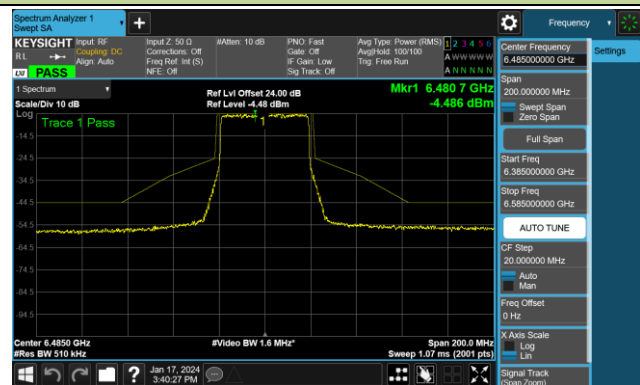

Channel 213 (7015MHz)

Channel 229 (7095MHz)

802.11ax-HE40 - Ant 0 (Nss = 2)

Channel 03 (5965MHz)

Channel 43 (6165MHz)

Channel 91 (6405MHz)

Channel 99 (6445MHz)

Channel 107 (6485MHz)