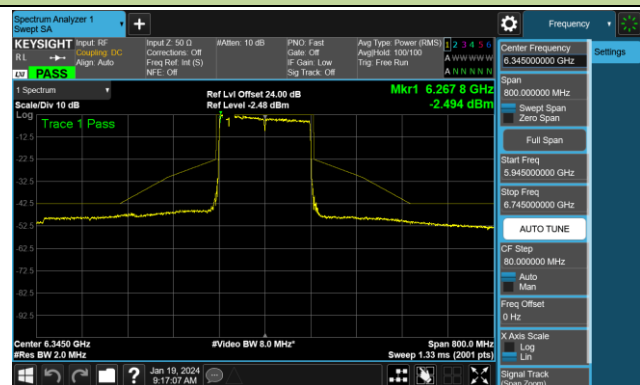

Channel 183 (6865MHz)

Channel 199 (6945MHz)

Channel 215 (7025MHz)

802.11be-EHT160 - Ant 1 (Nss = 1)

Channel 15 (6025MHz)

Channel 47 (6185MHz)

Channel 79 (6345MHz)

Channel 111 (6505MHz)

Channel 143 (6665MHz)

Channel 175 (6825MHz)

Channel 207 (6985MHz)

802.11be-EHT320 - Ant 1 (Nss = 1)

Channel 31 (6105MHz)

Channel 63 (6265MHz)

Channel 95 (6425MHz)

Channel 127 (6585MHz)

Channel 159 (6745MHz)

Channel 191 (6905MHz)

Test Site	SR6	Test Engineer	Owen
Test Date	2024/1/17~2024/1/18		

802.11ax-HE20 - Ant 0 (Nss = 2)

Channel 01 (5955MHz)

Channel 45 (6175MHz)

Channel 93 (6415MHz)

Channel 97 (6435MHz)