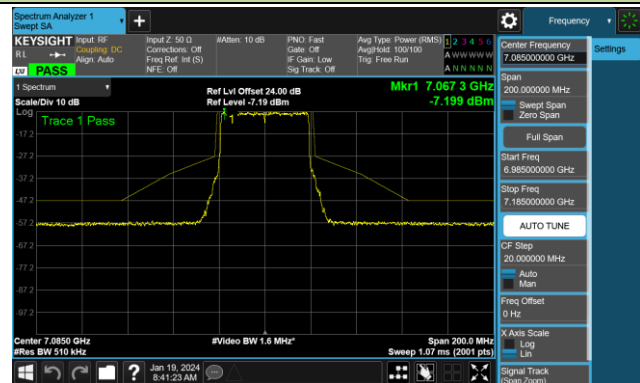

802.11be-EHT40 - Ant 1 (Nss = 1)

Channel 179 (6845MHz)

Channel 187 (6885MHz)

Channel 195 (6925MHz)

Channel 211 (7005MHz)

Channel 227 (7085MHz)

802.11be-EHT80 - Ant 1 (Nss = 1)

Channel 07 (5985MHz)

Channel 39 (6145MHz)

Channel 87 (6385MHz)

Channel 103 (6465MHz)

Channel 119 (6545MHz)

Channel 135 (6625MHz)

Channel 151 (6705MHz)

Channel 167 (6785MHz)

802.11be-EHT80 - Ant 1 (Nss = 1)