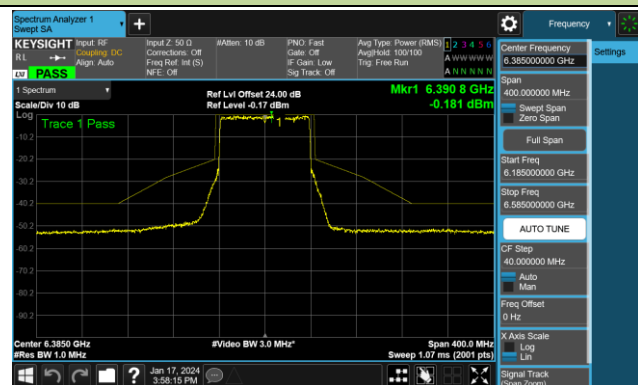

Channel 227 (7085MHz)

802.11ax-HE80 - Ant 0 (Nss = 2)

Channel 07 (5985MHz)

Channel 39 (6145MHz)

Channel 87 (6385MHz)

Channel 103 (6465MHz)

Channel 119 (6545MHz)

Channel 135 (6625MHz)