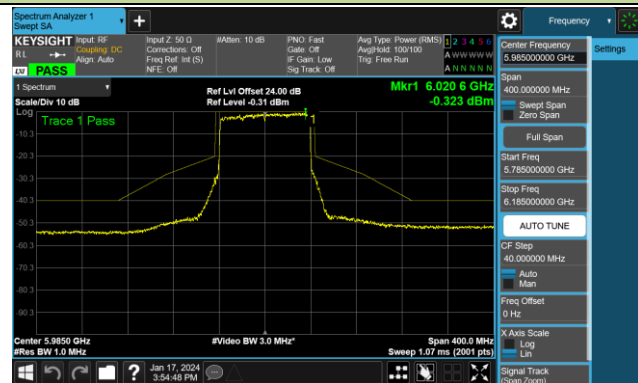

Channel 115 (6525MHz)

Channel 123 (6565MHz)

Channel 147 (6685MHz)

802.11ax-HE40 - Ant 0 (Nss = 2)

Channel 179 (6845MHz)

Channel 187 (6885MHz)

Channel 195 (6925MHz)

Channel 211 (7005MHz)

Channel 227 (7085MHz)

802.11ax-HE80 - Ant 0 (Nss = 2)

Channel 07 (5985MHz)

Channel 39 (6145MHz)

Channel 87 (6385MHz)

Channel 103 (6465MHz)

Channel 119 (6545MHz)

Channel 135 (6625MHz)