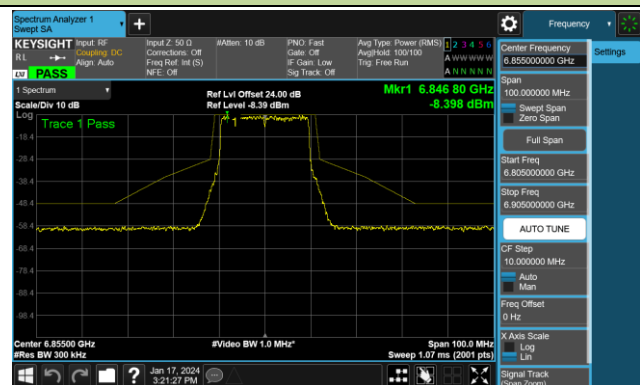

Channel 159 (6745MHz)

Channel 191 (6905MHz)

Test Site	SR6	Test Engineer	Owen
Test Date	2024/1/17~2024/1/18		

802.11ax-HE20 - Ant 0 (Nss = 2)

Channel 01 (5955MHz)

Channel 45 (6175MHz)

Channel 93 (6415MHz)

Channel 97 (6435MHz)

Channel 105 (6475MHz)

Channel 113 (6515MHz)

802.11ax-HE20 - Ant 0 (Nss = 2)

Channel 117 (6535MHz)

Channel 149 (6695MHz)

Channel 181 (6855MHz)

Channel 185 (6875MHz)

Channel 189 (6895MHz)

Channel 213 (7015MHz)

Channel 229 (7095MHz)

802.11ax-HE40 - Ant 0 (Nss = 2)

Channel 03 (5965MHz)

Channel 43 (6165MHz)

Channel 91 (6405MHz)

Channel 99 (6445MHz)

Channel 107 (6485MHz)