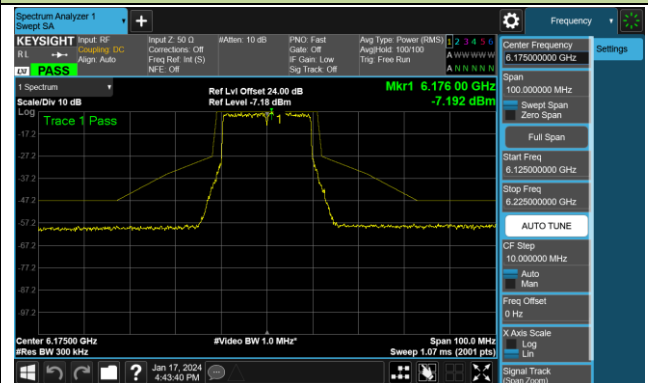

Channel 47 (6185MHz)

Channel 79 (6345MHz)

Channel 111 (6505MHz)

Channel 143 (6665MHz)

Channel 175 (6825MHz)

Channel 207 (6985MHz)

802.11be-EHT20 - Ant 0 (Nss = 2)

Channel 01 (5955MHz)

Channel 45 (6175MHz)

Channel 93 (6415MHz)

Channel 97 (6435MHz)

Channel 105 (6475MHz)

Channel 113 (6515MHz)

Channel 117 (6535MHz)

Channel 149 (6695MHz)