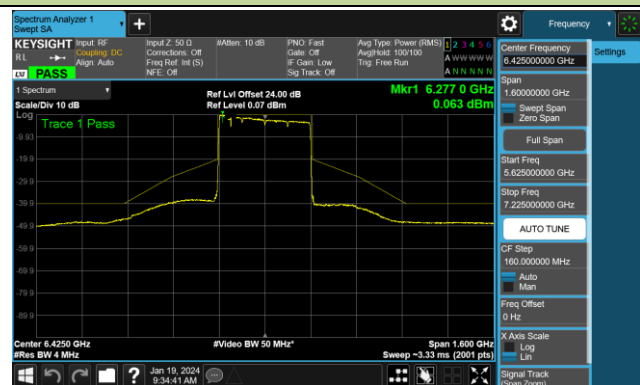

Channel 183 (6865MHz)

Channel 199 (6945MHz)

Channel 215 (7025MHz)

802.11be-EHT160 - Ant 1 (Nss = 1)

Channel 15 (6025MHz)

Channel 47 (6185MHz)

Channel 79 (6345MHz)

Channel 111 (6505MHz)

Channel 143 (6665MHz)

Channel 175 (6825MHz)

Channel 207 (6985MHz)

802.11be-EHT320 - Ant 1 (Nss = 1)

Channel 31 (6105MHz)

Channel 63 (6265MHz)

Channel 95 (6425MHz)

Channel 127 (6585MHz)

Channel 159 (6745MHz)

Channel 191 (6905MHz)

Test Site	SR6	Test Engineer	Owen
Test Date	2024/1/17~2024/1/18		

802.11ax-HE20 - Ant 0 (Nss = 2)

Channel 01 (5955MHz)

Channel 45 (6175MHz)

Channel 93 (6415MHz)

Channel 97 (6435MHz)