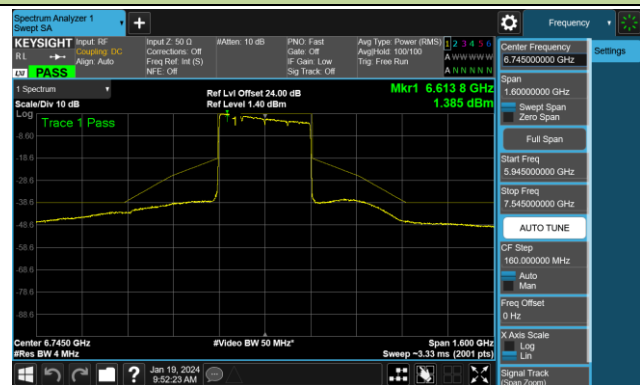

Channel 183 (6865MHz)

Channel 199 (6945MHz)

Channel 215 (7025MHz)

802.11be-EHT160 - Ant 1 (Nss = 1)

Channel 15 (6025MHz)

Channel 47 (6185MHz)

Channel 79 (6345MHz)

Channel 111 (6505MHz)

Channel 143 (6665MHz)

Channel 175 (6825MHz)

Channel 207 (6985MHz)

802.11be-EHT320 - Ant 1 (Nss = 1)

Channel 31 (6105MHz)

Channel 63 (6265MHz)

Channel 95 (6425MHz)

Channel 127 (6585MHz)

Channel 159 (6745MHz)

Channel 191 (6905MHz)

Test Site	SR6	Test Engineer	Owen
Test Date	2024/1/17~2024/1/18		

802.11ax-HE20 - Ant 0 (Nss = 2)

Channel 01 (5955MHz)

Channel 45 (6175MHz)

Channel 93 (6415MHz)

Channel 97 (6435MHz)