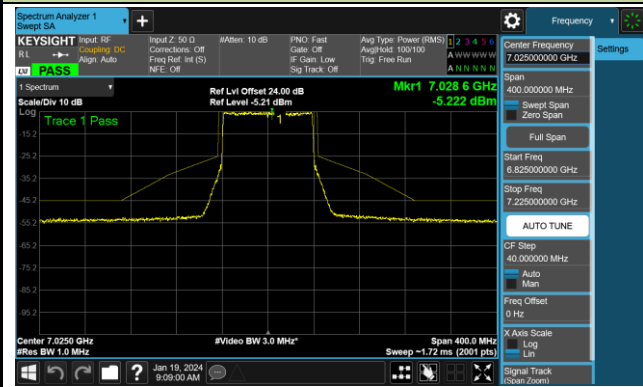

Channel 39 (6145MHz)

Channel 87 (6385MHz)

Channel 103 (6465MHz)

Channel 119 (6545MHz)

Channel 135 (6625MHz)

Channel 151 (6705MHz)

Channel 167 (6785MHz)

802.11be-EHT80 - Ant 1 (Nss = 1)

Channel 183 (6865MHz)

Channel 199 (6945MHz)

Channel 215 (7025MHz)

802.11be-EHT160 - Ant 1 (Nss = 1)

Channel 15 (6025MHz)

Channel 47 (6185MHz)

Channel 79 (6345MHz)

Channel 111 (6505MHz)