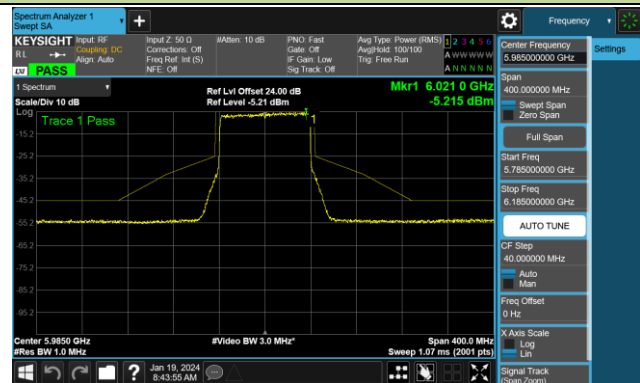

802.11be-EHT40 - Ant 1 (Nss = 1)

Channel 179 (6845MHz)

Channel 187 (6885MHz)

Channel 195 (6925MHz)

Channel 211 (7005MHz)

Channel 227 (7085MHz)

802.11be-EHT80 - Ant 1 (Nss = 1)

Channel 07 (5985MHz)

Channel 39 (6145MHz)

Channel 87 (6385MHz)

Channel 103 (6465MHz)

Channel 119 (6545MHz)

Channel 135 (6625MHz)

Channel 151 (6705MHz)

Channel 167 (6785MHz)

802.11be-EHT80 - Ant 1 (Nss = 1)