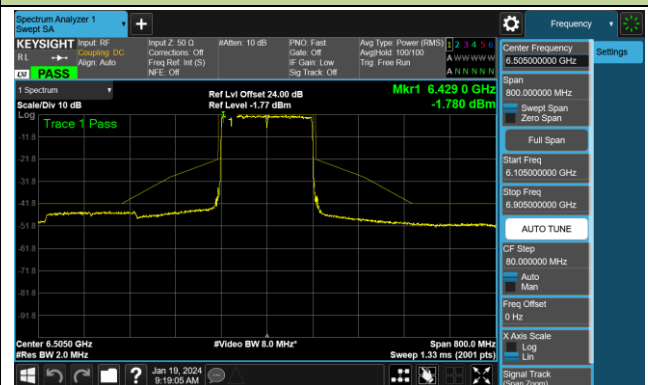

Channel 183 (6865MHz)

Channel 199 (6945MHz)

Channel 215 (7025MHz)

802.11be-EHT160 - Ant 1 (Nss = 1)

Channel 15 (6025MHz)

Channel 47 (6185MHz)

Channel 79 (6345MHz)

Channel 111 (6505MHz)

Channel 143 (6665MHz)

Channel 175 (6825MHz)

Channel 207 (6985MHz)

802.11be-EHT320 - Ant 1 (Nss = 1)

Channel 31 (6105MHz)

Channel 63 (6265MHz)

Channel 95 (6425MHz)

Channel 127 (6585MHz)

Channel 159 (6745MHz)

Channel 191 (6905MHz)

Test Site	SR6	Test Engineer	Owen
Test Date	2024/1/17~2024/1/18		

802.11ax-HE20 - Ant 0 (Nss = 2)

Channel 01 (5955MHz)

Channel 45 (6175MHz)

Channel 93 (6415MHz)

Channel 97 (6435MHz)