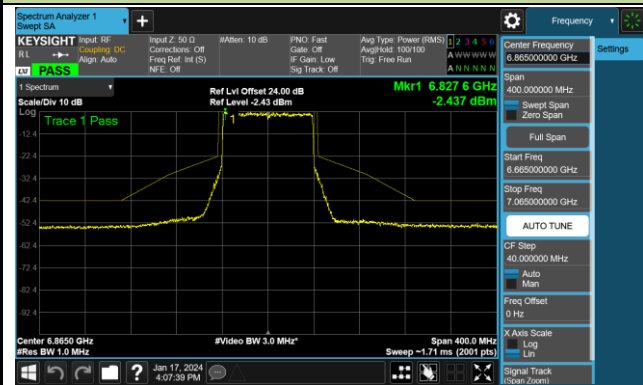

Channel 151 (6705MHz)

Channel 167 (6785MHz)

802.11ax-HE80 - Ant 0 (Nss = 2)

Channel 183 (6865MHz)

Channel 199 (6945MHz)

Channel 215 (7025MHz)

802.11ax-HE160 - Ant 0 (Nss = 2)

Channel 15 (6025MHz)