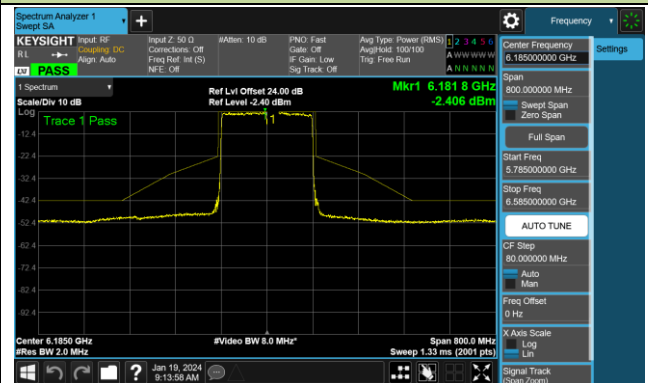

Channel 183 (6865MHz)

Channel 199 (6945MHz)

Channel 215 (7025MHz)

802.11be-EHT160 - Ant 1 (Nss = 1)

Channel 15 (6025MHz)

Channel 47 (6185MHz)

Channel 79 (6345MHz)

Channel 111 (6505MHz)

Channel 143 (6665MHz)

Channel 175 (6825MHz)

Channel 207 (6985MHz)

802.11be-EHT320 - Ant 1 (Nss = 1)

Channel 31 (6105MHz)

Channel 63 (6265MHz)

Channel 95 (6425MHz)

Channel 127 (6585MHz)

Channel 159 (6745MHz)

Channel 191 (6905MHz)

Test Site	SR6	Test Engineer	Owen
Test Date	2024/1/17~2024/1/18		

802.11ax-HE20 - Ant 0 (Nss = 2)

Channel 01 (5955MHz)

Channel 45 (6175MHz)

Channel 93 (6415MHz)

Channel 97 (6435MHz)