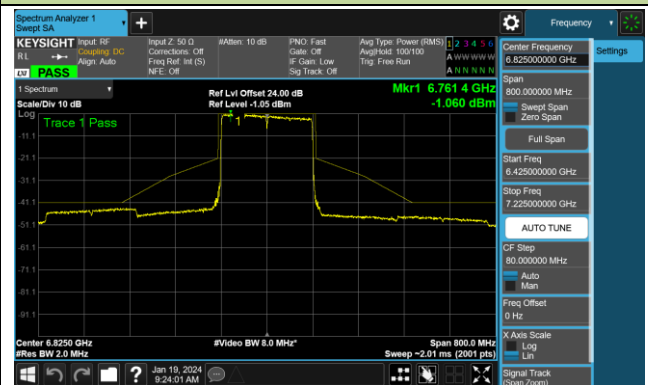

Channel 183 (6865MHz)

Channel 199 (6945MHz)

Channel 215 (7025MHz)

802.11be-EHT160 - Ant 1 (Nss = 1)

Channel 15 (6025MHz)

Channel 47 (6185MHz)

Channel 79 (6345MHz)

Channel 111 (6505MHz)

Channel 143 (6665MHz)

Channel 175 (6825MHz)

Channel 207 (6985MHz)

802.11be-EHT320 - Ant 1 (Nss = 1)

Channel 31 (6105MHz)

Channel 63 (6265MHz)

Channel 95 (6425MHz)

Channel 127 (6585MHz)

Channel 159 (6745MHz)

Channel 191 (6905MHz)

Test Site	SR6	Test Engineer	Owen
Test Date	2024/1/17~2024/1/18		

802.11ax-HE20 - Ant 0 (Nss = 2)

Channel 01 (5955MHz)

Channel 45 (6175MHz)

Channel 93 (6415MHz)

Channel 97 (6435MHz)