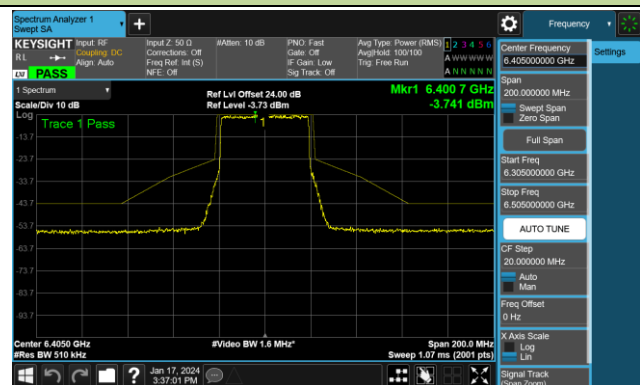

Channel 213 (7015MHz)

Channel 229 (7095MHz)

802.11ax-HE40 - Ant 0 (Nss = 2)

Channel 03 (5965MHz)

Channel 43 (6165MHz)

Channel 91 (6405MHz)

Channel 99 (6445MHz)

Channel 107 (6485MHz)