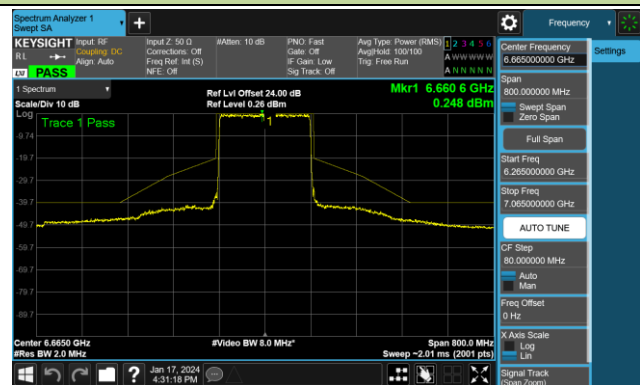

Channel 47 (6185MHz)

Channel 79 (6345MHz)

Channel 111 (6505MHz)

Channel 143 (6665MHz)

Channel 175 (6825MHz)

Channel 207 (6985MHz)

802.11be-EHT20 - Ant 0 (Nss = 2)

Channel 01 (5955MHz)

Channel 45 (6175MHz)

Channel 93 (6415MHz)

Channel 97 (6435MHz)

Channel 105 (6475MHz)

Channel 113 (6515MHz)

Channel 117 (6535MHz)

Channel 149 (6695MHz)