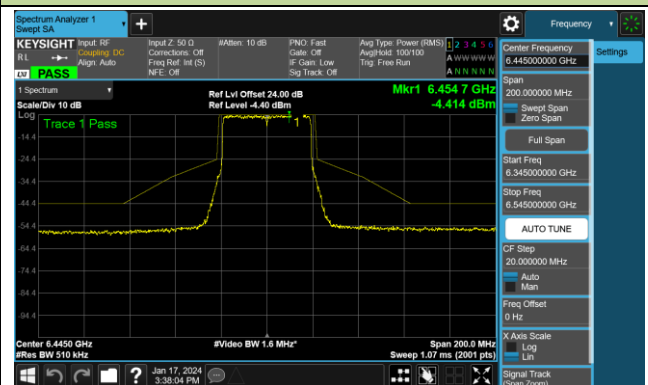

Channel 213 (7015MHz)

Channel 229 (7095MHz)

802.11ax-HE40 - Ant 0 (Nss = 2)

Channel 03 (5965MHz)

Channel 43 (6165MHz)

Channel 91 (6405MHz)

Channel 99 (6445MHz)

Channel 107 (6485MHz)