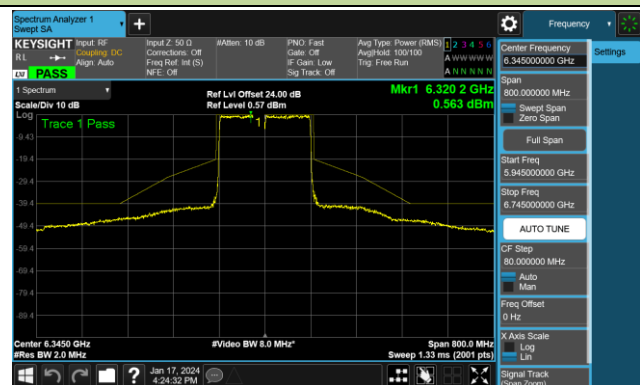

Channel 79 (6345MHz)