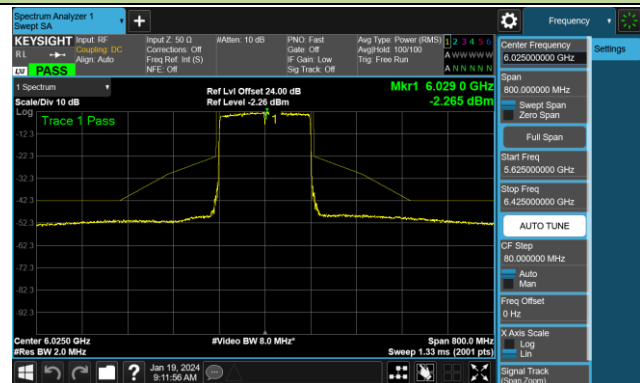

Channel 183 (6865MHz)

Channel 199 (6945MHz)

Channel 215 (7025MHz)

802.11be-EHT160 - Ant 1 (Nss = 1)

Channel 15 (6025MHz)

Channel 47 (6185MHz)

Channel 79 (6345MHz)

Channel 111 (6505MHz)

Channel 143 (6665MHz)

Channel 175 (6825MHz)

Channel 207 (6985MHz)

802.11be-EHT320 - Ant 1 (Nss = 1)

Channel 31 (6105MHz)

Channel 63 (6265MHz)

Channel 95 (6425MHz)

Channel 127 (6585MHz)

Channel 159 (6745MHz)

Channel 191 (6905MHz)

Test Site	SR6	Test Engineer	Owen
Test Date	2024/1/17~2024/1/18		

802.11ax-HE20 - Ant 0 (Nss = 2)

Channel 01 (5955MHz)

Channel 45 (6175MHz)

Channel 93 (6415MHz)

Channel 97 (6435MHz)