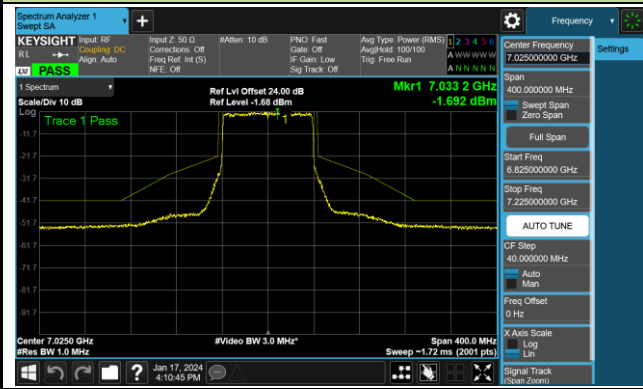

Channel 151 (6705MHz)

Channel 167 (6785MHz)

802.11ax-HE80 - Ant 0 (Nss = 2)

Channel 183 (6865MHz)

Channel 199 (6945MHz)

Channel 215 (7025MHz)

802.11ax-HE160 - Ant 0 (Nss = 2)

Channel 15 (6025MHz)