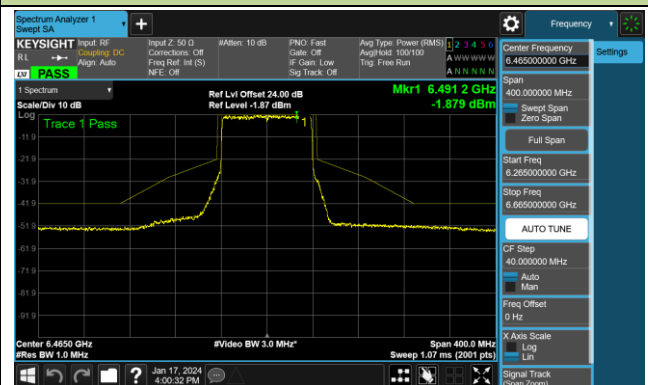

Channel 227 (7085MHz)

802.11ax-HE80 - Ant 0 (Nss = 2)

Channel 07 (5985MHz)

Channel 39 (6145MHz)

Channel 87 (6385MHz)

Channel 103 (6465MHz)

Channel 119 (6545MHz)

Channel 135 (6625MHz)