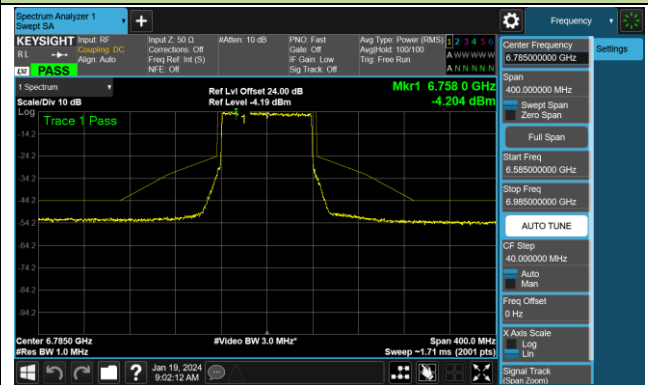

Channel 39 (6145MHz)

Channel 87 (6385MHz)

Channel 103 (6465MHz)

Channel 119 (6545MHz)

Channel 135 (6625MHz)

Channel 151 (6705MHz)

Channel 167 (6785MHz)

802.11be-EHT80 - Ant 1 (Nss = 1)

Channel 183 (6865MHz)

Channel 199 (6945MHz)

Channel 215 (7025MHz)

802.11be-EHT160 - Ant 1 (Nss = 1)

Channel 15 (6025MHz)

Channel 47 (6185MHz)

Channel 79 (6345MHz)

Channel 111 (6505MHz)