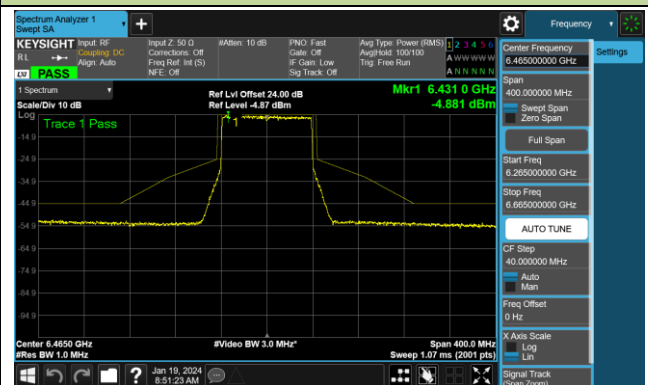

802.11be-EHT40 - Ant 1 (Nss = 1)

Channel 179 (6845MHz)

Channel 187 (6885MHz)

Channel 195 (6925MHz)

Channel 211 (7005MHz)

Channel 227 (7085MHz)

802.11be-EHT80 - Ant 1 (Nss = 1)

Channel 07 (5985MHz)

Channel 39 (6145MHz)

Channel 87 (6385MHz)

Channel 103 (6465MHz)

Channel 119 (6545MHz)

Channel 135 (6625MHz)

Channel 151 (6705MHz)

Channel 167 (6785MHz)

802.11be-EHT80 - Ant 1 (Nss = 1)