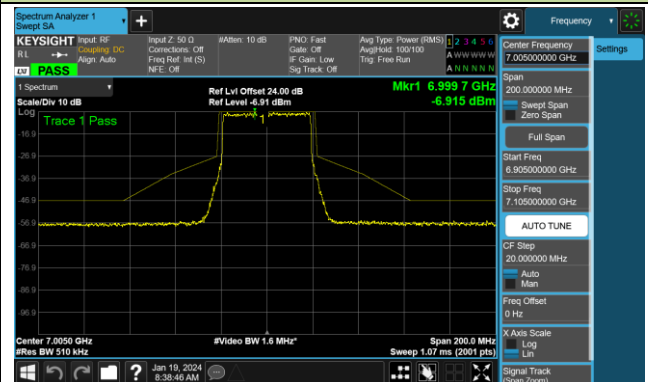

802.11be-EHT40 - Ant 1 (Nss = 1)

Channel 179 (6845MHz)

Channel 187 (6885MHz)

Channel 195 (6925MHz)

Channel 211 (7005MHz)

Channel 227 (7085MHz)

802.11be-EHT80 - Ant 1 (Nss = 1)

Channel 07 (5985MHz)

Channel 39 (6145MHz)

Channel 87 (6385MHz)

Channel 103 (6465MHz)

Channel 119 (6545MHz)

Channel 135 (6625MHz)

Channel 151 (6705MHz)

Channel 167 (6785MHz)

802.11be-EHT80 - Ant 1 (Nss = 1)