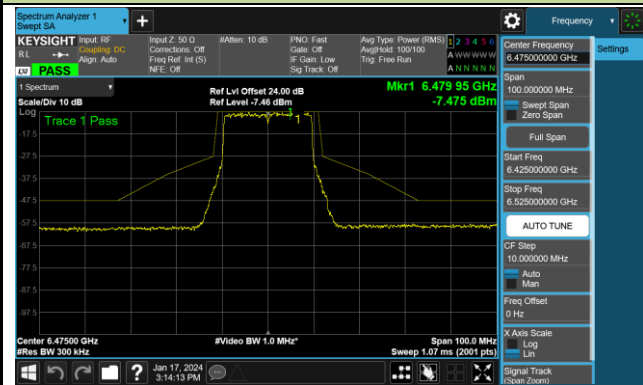

Channel 159 (6745MHz)

Channel 191 (6905MHz)

Test Site	SR6	Test Engineer	Owen
Test Date	2024/1/17~2024/1/18		

802.11ax-HE20 - Ant 0 (Nss = 2)

Channel 01 (5955MHz)

Channel 45 (6175MHz)

Channel 93 (6415MHz)

Channel 97 (6435MHz)

Channel 105 (6475MHz)

Channel 113 (6515MHz)

802.11ax-HE20 - Ant 0 (Nss = 2)

Channel 117 (6535MHz)

Channel 149 (6695MHz)

Channel 181 (6855MHz)

Channel 185 (6875MHz)

Channel 189 (6895MHz)