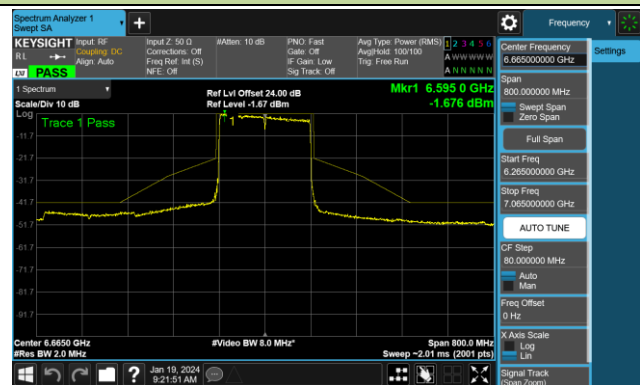

Channel 183 (6865MHz)

Channel 199 (6945MHz)

Channel 215 (7025MHz)

802.11be-EHT160 - Ant 1 (Nss = 1)

Channel 15 (6025MHz)

Channel 47 (6185MHz)

Channel 79 (6345MHz)

Channel 111 (6505MHz)

Channel 143 (6665MHz)

Channel 175 (6825MHz)

Channel 207 (6985MHz)

802.11be-EHT320 - Ant 1 (Nss = 1)

Channel 31 (6105MHz)

Channel 63 (6265MHz)

Channel 95 (6425MHz)

Channel 127 (6585MHz)

Channel 159 (6745MHz)

Channel 191 (6905MHz)

Test Site	SR6	Test Engineer	Owen
Test Date	2024/1/17~2024/1/18		

802.11ax-HE20 - Ant 0 (Nss = 2)

Channel 01 (5955MHz)

Channel 45 (6175MHz)

Channel 93 (6415MHz)

Channel 97 (6435MHz)