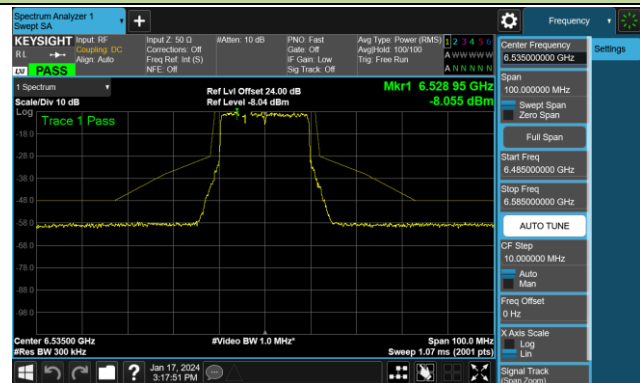

Channel 159 (6745MHz)

Channel 191 (6905MHz)

Test Site	SR6	Test Engineer	Owen
Test Date	2024/1/17~2024/1/18		

802.11ax-HE20 - Ant 0 (Nss = 2)

Channel 01 (5955MHz)

Channel 45 (6175MHz)

Channel 93 (6415MHz)

Channel 97 (6435MHz)

Channel 105 (6475MHz)

Channel 113 (6515MHz)

802.11ax-HE20 - Ant 0 (Nss = 2)

Channel 117 (6535MHz)

Channel 149 (6695MHz)

Channel 181 (6855MHz)

Channel 185 (6875MHz)

Channel 189 (6895MHz)