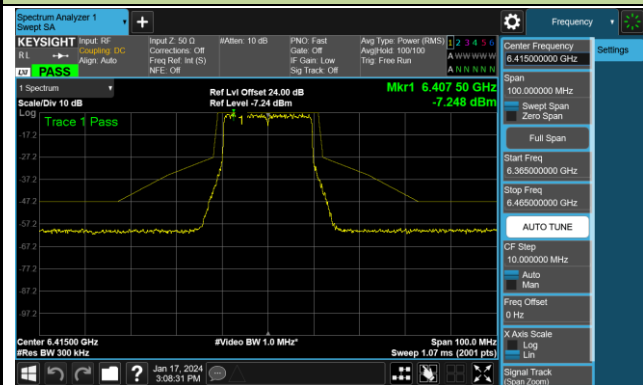

Channel 159 (6745MHz)

Channel 191 (6905MHz)

Test Site	SR6	Test Engineer	Owen
Test Date	2024/1/17~2024/1/18		

802.11ax-HE20 - Ant 0 (Nss = 2)

Channel 01 (5955MHz)

Channel 45 (6175MHz)

Channel 93 (6415MHz)

Channel 97 (6435MHz)

Channel 105 (6475MHz)

Channel 113 (6515MHz)

802.11ax-HE20 - Ant 0 (Nss = 2)

Channel 117 (6535MHz)

Channel 149 (6695MHz)

Channel 181 (6855MHz)

Channel 185 (6875MHz)

Channel 189 (6895MHz)