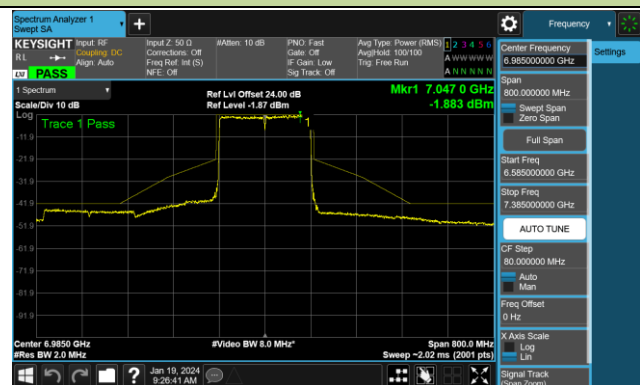

Channel 183 (6865MHz)

Channel 199 (6945MHz)

Channel 215 (7025MHz)

802.11be-EHT160 - Ant 1 (Nss = 1)

Channel 15 (6025MHz)

Channel 47 (6185MHz)

Channel 79 (6345MHz)

Channel 111 (6505MHz)

Channel 143 (6665MHz)

Channel 175 (6825MHz)

Channel 207 (6985MHz)

802.11be-EHT320 - Ant 1 (Nss = 1)

Channel 31 (6105MHz)

Channel 63 (6265MHz)

Channel 95 (6425MHz)

Channel 127 (6585MHz)

Channel 159 (6745MHz)

Channel 191 (6905MHz)

Test Site	SR6	Test Engineer	Owen
Test Date	2024/1/17~2024/1/18		

802.11ax-HE20 - Ant 0 (Nss = 2)

Channel 01 (5955MHz)

Channel 45 (6175MHz)

Channel 93 (6415MHz)

Channel 97 (6435MHz)