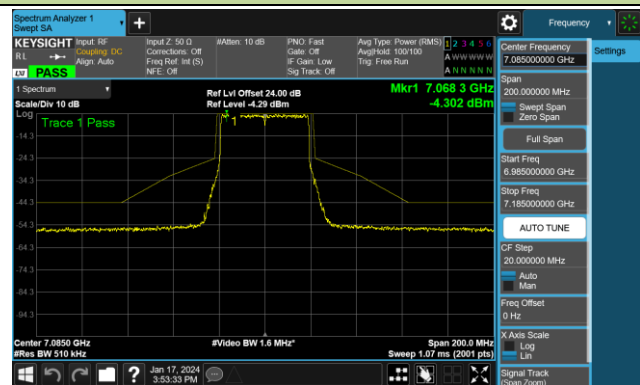

Channel 115 (6525MHz)

Channel 123 (6565MHz)

Channel 147 (6685MHz)

802.11ax-HE40 - Ant 0 (Nss = 2)

Channel 179 (6845MHz)

Channel 187 (6885MHz)

Channel 195 (6925MHz)

Channel 211 (7005MHz)

Channel 227 (7085MHz)

802.11ax-HE80 - Ant 0 (Nss = 2)

Channel 07 (5985MHz)

Channel 39 (6145MHz)

Channel 87 (6385MHz)

Channel 103 (6465MHz)

Channel 119 (6545MHz)

Channel 135 (6625MHz)