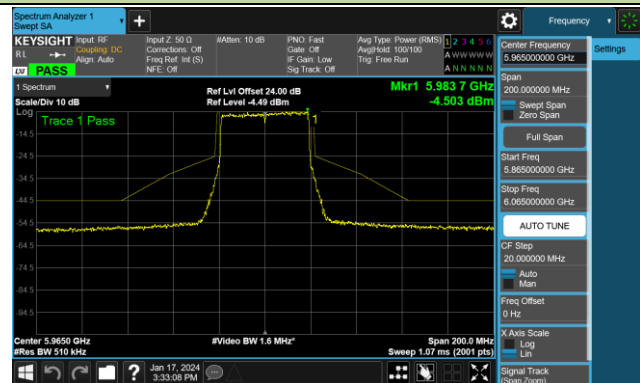

Channel 213 (7015MHz)

Channel 229 (7095MHz)

802.11ax-HE40 - Ant 0 (Nss = 2)

Channel 03 (5965MHz)

Channel 43 (6165MHz)

Channel 91 (6405MHz)

Channel 99 (6445MHz)

Channel 107 (6485MHz)