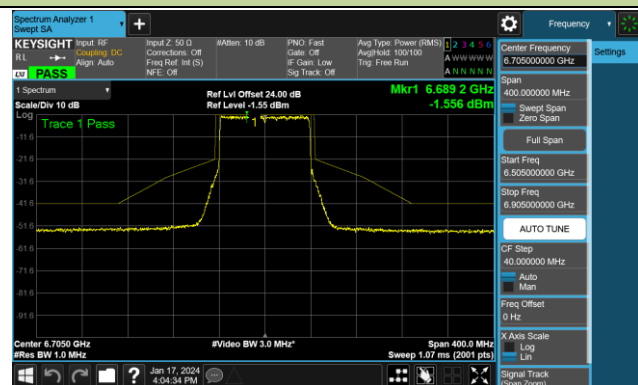

Channel 151 (6705MHz)