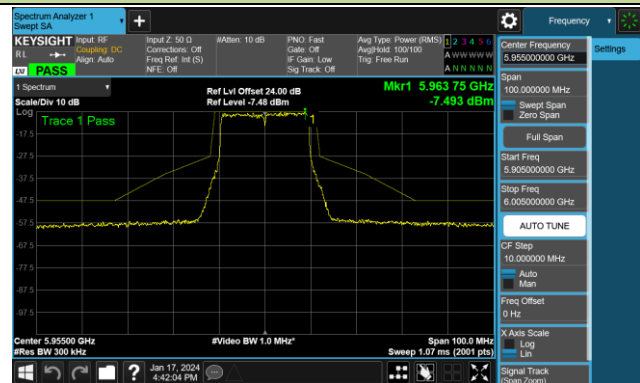

Channel 47 (6185MHz)

Channel 79 (6345MHz)

Channel 111 (6505MHz)

Channel 143 (6665MHz)

Channel 175 (6825MHz)

Channel 207 (6985MHz)

802.11be-EHT20 - Ant 0 (Nss = 2)

Channel 01 (5955MHz)

Channel 45 (6175MHz)

Channel 93 (6415MHz)

Channel 97 (6435MHz)

Channel 105 (6475MHz)

Channel 113 (6515MHz)

Channel 117 (6535MHz)

Channel 149 (6695MHz)