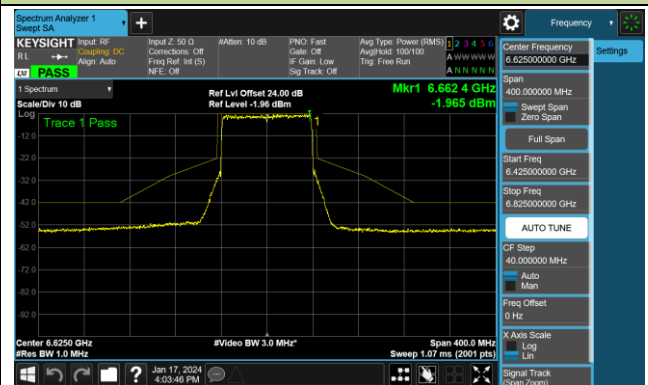

Channel 227 (7085MHz)

802.11ax-HE80 - Ant 0 (Nss = 2)

Channel 07 (5985MHz)

Channel 39 (6145MHz)

Channel 87 (6385MHz)

Channel 103 (6465MHz)

Channel 119 (6545MHz)

Channel 135 (6625MHz)