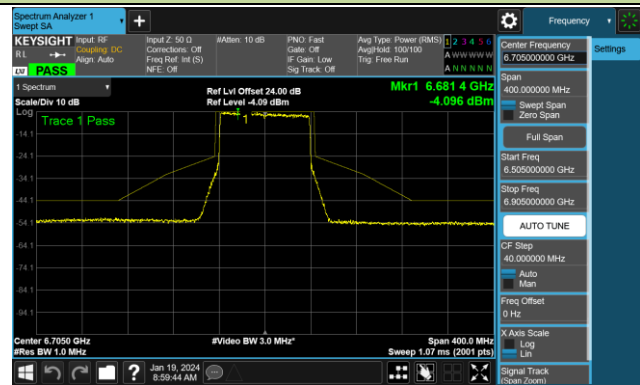

Channel 39 (6145MHz)

Channel 87 (6385MHz)

Channel 103 (6465MHz)

Channel 119 (6545MHz)

Channel 135 (6625MHz)

Channel 151 (6705MHz)

Channel 167 (6785MHz)

802.11be-EHT80 - Ant 1 (Nss = 1)

Channel 183 (6865MHz)

Channel 199 (6945MHz)

Channel 215 (7025MHz)

802.11be-EHT160 - Ant 1 (Nss = 1)

Channel 15 (6025MHz)

Channel 47 (6185MHz)

Channel 79 (6345MHz)

Channel 111 (6505MHz)