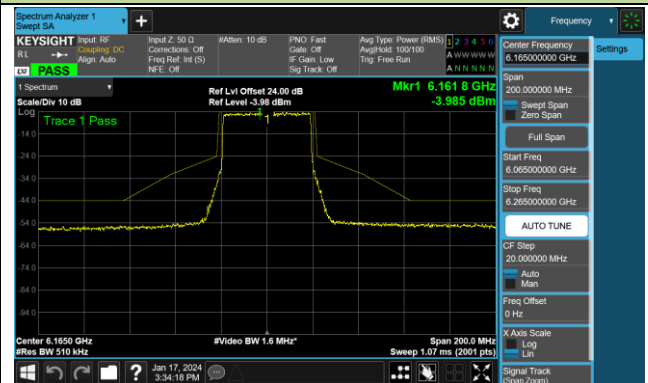

Channel 213 (7015MHz)

Channel 229 (7095MHz)

802.11ax-HE40 - Ant 0 (Nss = 2)

Channel 03 (5965MHz)

Channel 43 (6165MHz)

Channel 91 (6405MHz)

Channel 99 (6445MHz)

Channel 107 (6485MHz)