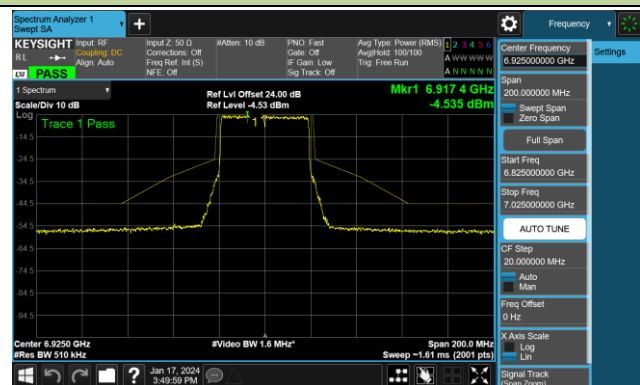

Channel 115 (6525MHz)

Channel 123 (6565MHz)

Channel 147 (6685MHz)

802.11ax-HE40 - Ant 0 (Nss = 2)

Channel 179 (6845MHz)

Channel 187 (6885MHz)

Channel 195 (6925MHz)

Channel 211 (7005MHz)

Channel 227 (7085MHz)

802.11ax-HE80 - Ant 0 (Nss = 2)

Channel 07 (5985MHz)

Channel 39 (6145MHz)

Channel 87 (6385MHz)

Channel 103 (6465MHz)

Channel 119 (6545MHz)

Channel 135 (6625MHz)