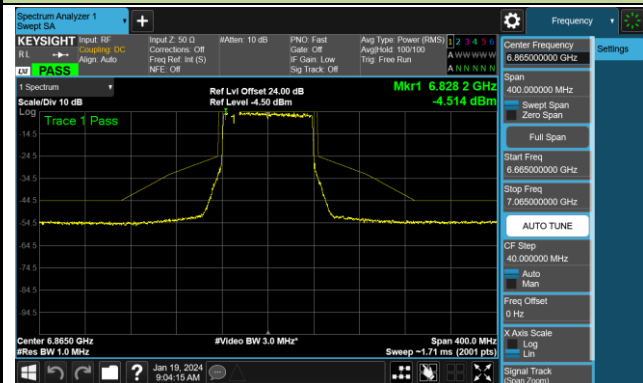

Channel 39 (6145MHz)

Channel 87 (6385MHz)

Channel 103 (6465MHz)

Channel 119 (6545MHz)

Channel 135 (6625MHz)

Channel 151 (6705MHz)

Channel 167 (6785MHz)

802.11be-EHT80 - Ant 1 (Nss = 1)

Channel 183 (6865MHz)

Channel 199 (6945MHz)

Channel 215 (7025MHz)

802.11be-EHT160 - Ant 1 (Nss = 1)

Channel 15 (6025MHz)

Channel 47 (6185MHz)

Channel 79 (6345MHz)

Channel 111 (6505MHz)