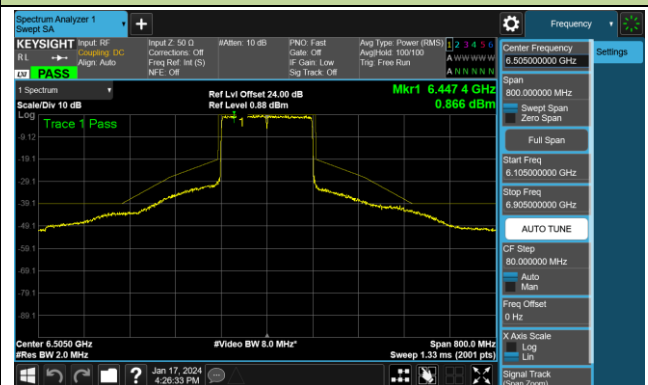

Channel 111 (6505MHz)