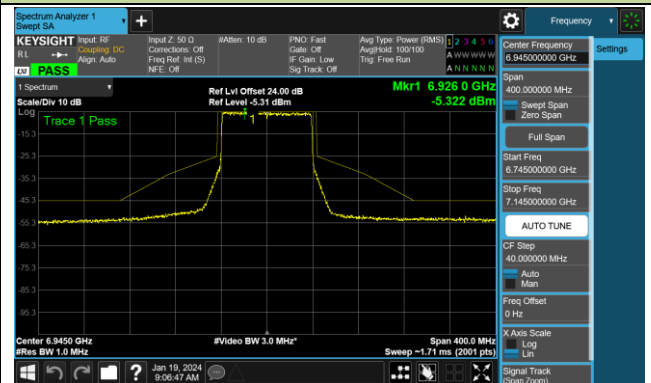

Channel 39 (6145MHz)

Channel 87 (6385MHz)

Channel 103 (6465MHz)

Channel 119 (6545MHz)

Channel 135 (6625MHz)

Channel 151 (6705MHz)

Channel 167 (6785MHz)

802.11be-EHT80 - Ant 1 (Nss = 1)

Channel 183 (6865MHz)

Channel 199 (6945MHz)

Channel 215 (7025MHz)

802.11be-EHT160 - Ant 1 (Nss = 1)

Channel 15 (6025MHz)

Channel 47 (6185MHz)

Channel 79 (6345MHz)

Channel 111 (6505MHz)