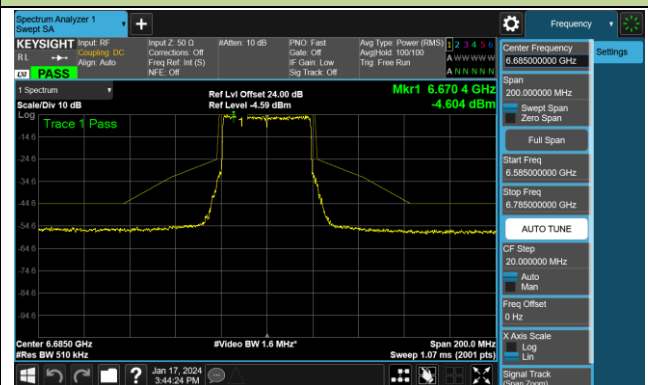

Channel 147 (6685MHz)