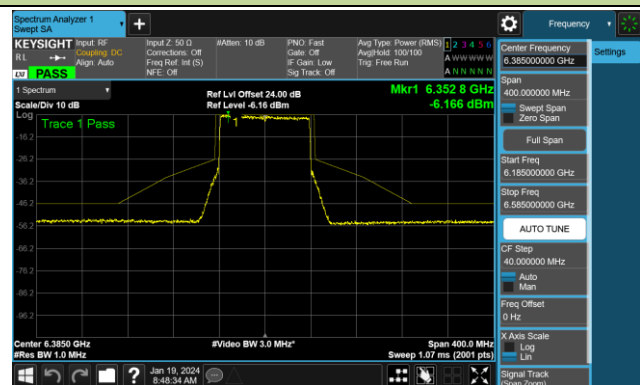

802.11be-EHT40 - Ant 1 (Nss = 1)

Channel 179 (6845MHz)

Channel 187 (6885MHz)

Channel 195 (6925MHz)

Channel 211 (7005MHz)

Channel 227 (7085MHz)

802.11be-EHT80 - Ant 1 (Nss = 1)

Channel 07 (5985MHz)

Channel 39 (6145MHz)

Channel 87 (6385MHz)

Channel 103 (6465MHz)

Channel 119 (6545MHz)

Channel 135 (6625MHz)

Channel 151 (6705MHz)

Channel 167 (6785MHz)

802.11be-EHT80 - Ant 1 (Nss = 1)