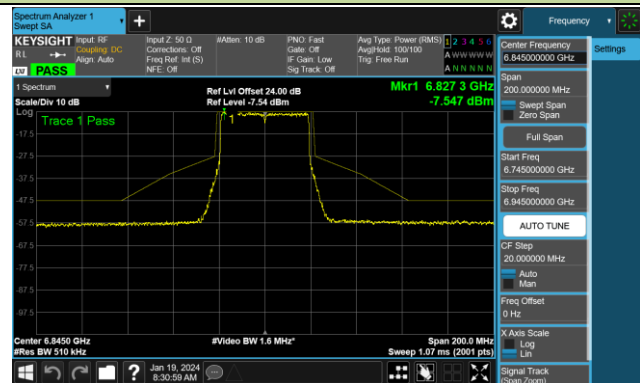

802.11be-EHT40 - Ant 1 (Nss = 1)

Channel 179 (6845MHz)

Channel 187 (6885MHz)

Channel 195 (6925MHz)

Channel 211 (7005MHz)

Channel 227 (7085MHz)

802.11be-EHT80 - Ant 1 (Nss = 1)

Channel 07 (5985MHz)

Channel 39 (6145MHz)

Channel 87 (6385MHz)

Channel 103 (6465MHz)

Channel 119 (6545MHz)

Channel 135 (6625MHz)

Channel 151 (6705MHz)

Channel 167 (6785MHz)

802.11be-EHT80 - Ant 1 (Nss = 1)