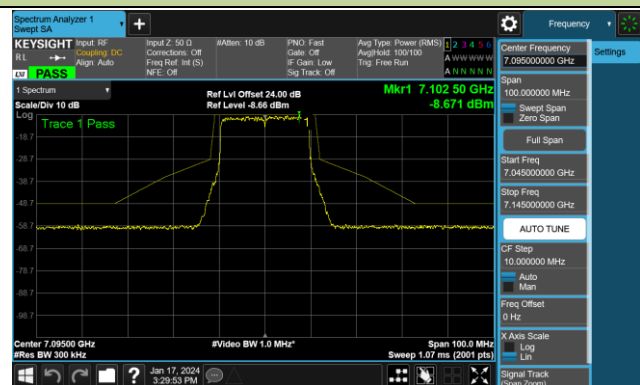

Channel 159 (6745MHz)

Channel 191 (6905MHz)

Test Site	SR6	Test Engineer	Owen
Test Date	2024/1/17~2024/1/18		

802.11ax-HE20 - Ant 0 (Nss = 2)

Channel 01 (5955MHz)

Channel 45 (6175MHz)

Channel 93 (6415MHz)

Channel 97 (6435MHz)

Channel 105 (6475MHz)

Channel 113 (6515MHz)

802.11ax-HE20 - Ant 0 (Nss = 2)

Channel 117 (6535MHz)

Channel 149 (6695MHz)

Channel 181 (6855MHz)

Channel 185 (6875MHz)

Channel 189 (6895MHz)

Channel 213 (7015MHz)

Channel 229 (7095MHz)

802.11ax-HE40 - Ant 0 (Nss = 2)

Channel 03 (5965MHz)

Channel 43 (6165MHz)

Channel 91 (6405MHz)

Channel 99 (6445MHz)

Channel 107 (6485MHz)