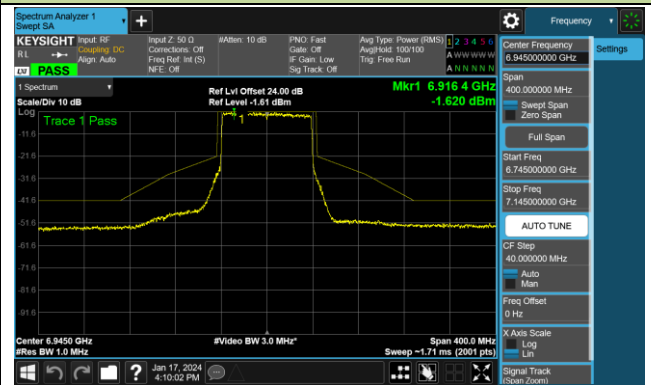

Channel 151 (6705MHz)

Channel 167 (6785MHz)

802.11ax-HE80 - Ant 0 (Nss = 2)

Channel 183 (6865MHz)

Channel 199 (6945MHz)

Channel 215 (7025MHz)

802.11ax-HE160 - Ant 0 (Nss = 2)

Channel 15 (6025MHz)