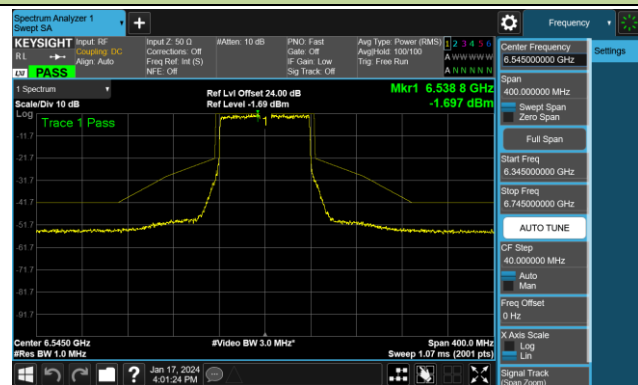

Channel 227 (7085MHz)

802.11ax-HE80 - Ant 0 (Nss = 2)

Channel 07 (5985MHz)

Channel 39 (6145MHz)

Channel 87 (6385MHz)

Channel 103 (6465MHz)

Channel 119 (6545MHz)

Channel 135 (6625MHz)

Channel 151 (6705MHz)

Channel 167 (6785MHz)

802.11ax-HE80 - Ant 0 (Nss = 2)

Channel 183 (6865MHz)

Channel 199 (6945MHz)

Channel 215 (7025MHz)

802.11ax-HE160 - Ant 0 (Nss = 2)

Channel 15 (6025MHz)