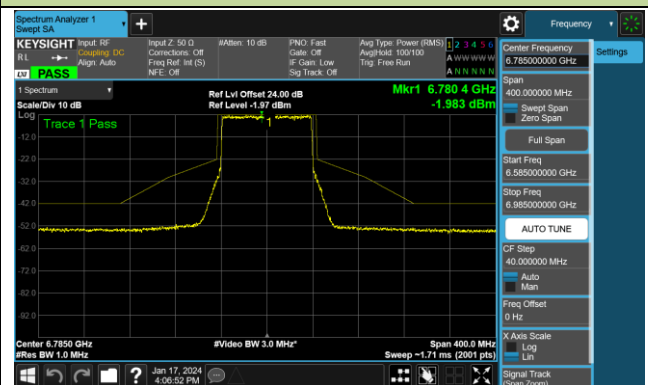

Channel 167 (6785MHz)