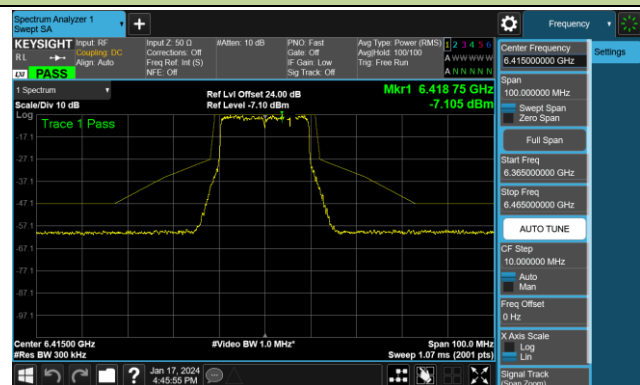

Channel 47 (6185MHz)

Channel 79 (6345MHz)

Channel 111 (6505MHz)

Channel 143 (6665MHz)

Channel 175 (6825MHz)

Channel 207 (6985MHz)

802.11be-EHT20 - Ant 0 (Nss = 2)

Channel 01 (5955MHz)

Channel 45 (6175MHz)

Channel 93 (6415MHz)

Channel 97 (6435MHz)

Channel 105 (6475MHz)

Channel 113 (6515MHz)

Channel 117 (6535MHz)

Channel 149 (6695MHz)