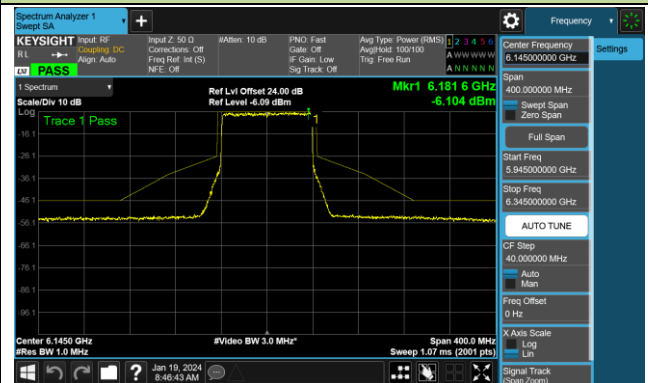

802.11be-EHT40 - Ant 1 (Nss = 1)

Channel 179 (6845MHz)

Channel 187 (6885MHz)

Channel 195 (6925MHz)

Channel 211 (7005MHz)

Channel 227 (7085MHz)

802.11be-EHT80 - Ant 1 (Nss = 1)

Channel 07 (5985MHz)

Channel 39 (6145MHz)

Channel 87 (6385MHz)

Channel 103 (6465MHz)

Channel 119 (6545MHz)

Channel 135 (6625MHz)

Channel 151 (6705MHz)

Channel 167 (6785MHz)

802.11be-EHT80 - Ant 1 (Nss = 1)