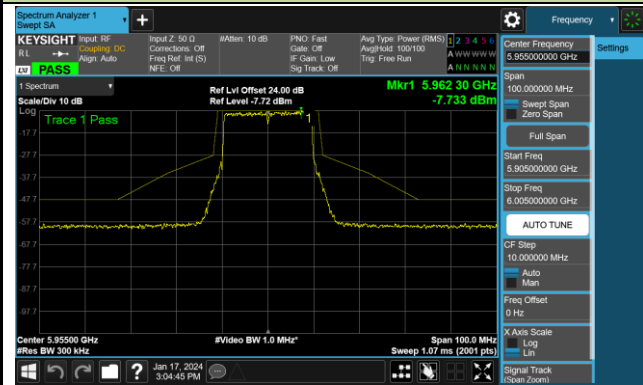

Channel 159 (6745MHz)

Channel 191 (6905MHz)

Test Site	SR6	Test Engineer	Owen
Test Date	2024/1/17~2024/1/18		

802.11ax-HE20 - Ant 0 (Nss = 2)

Channel 01 (5955MHz)

Channel 45 (6175MHz)

Channel 93 (6415MHz)

Channel 97 (6435MHz)

Channel 105 (6475MHz)

Channel 113 (6515MHz)

802.11ax-HE20 - Ant 0 (Nss = 2)

Channel 117 (6535MHz)

Channel 149 (6695MHz)

Channel 181 (6855MHz)

Channel 185 (6875MHz)

Channel 189 (6895MHz)