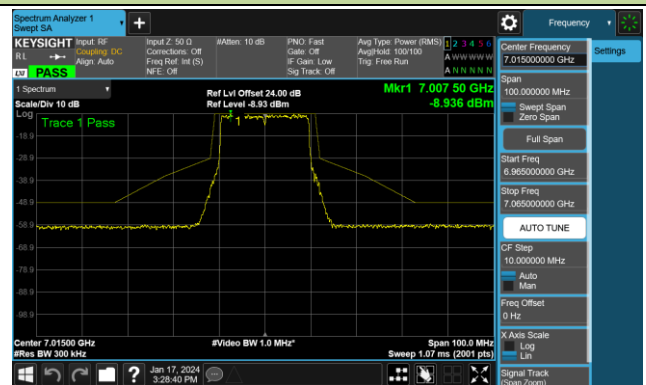

Channel 213 (7015MHz)