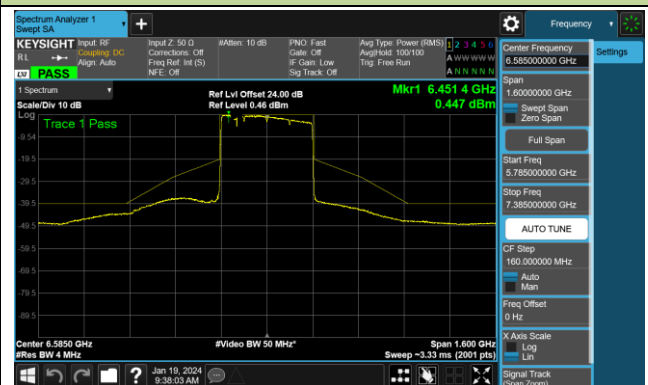

Channel 143 (6665MHz)

Channel 175 (6825MHz)

Channel 207 (6985MHz)

802.11be-EHT320 - Ant 1 (Nss = 1)

Channel 31 (6105MHz)

Channel 63 (6265MHz)

Channel 95 (6425MHz)

Channel 127 (6585MHz)

Channel 159 (6745MHz)

Channel 191 (6905MHz)

Test Site	SR6	Test Engineer	Owen
Test Date	2024/1/17~2024/1/18		

802.11ax-HE20 - Ant 0 (Nss = 2)

Channel 01 (5955MHz)

Channel 45 (6175MHz)

Channel 93 (6415MHz)

Channel 97 (6435MHz)