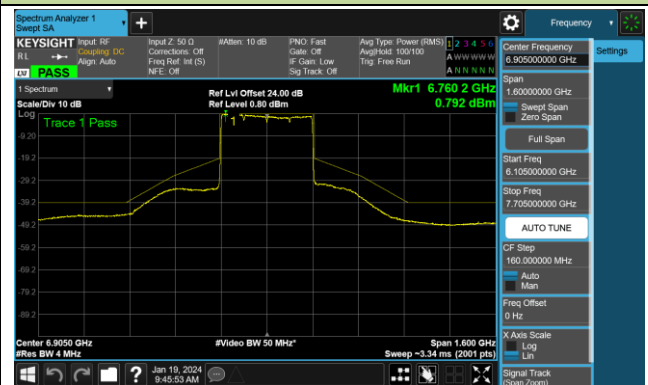

Channel 143 (6665MHz)

Channel 175 (6825MHz)

Channel 207 (6985MHz)

802.11be-EHT320 - Ant 1 (Nss = 1)

Channel 31 (6105MHz)

Channel 63 (6265MHz)

Channel 95 (6425MHz)

Channel 127 (6585MHz)

Channel 159 (6745MHz)

Channel 191 (6905MHz)

Test Site	SR6	Test Engineer	Owen
Test Date	2024/1/17~2024/1/18		

802.11ax-HE20 - Ant 0 (Nss = 2)

Channel 01 (5955MHz)

Channel 45 (6175MHz)

Channel 93 (6415MHz)

Channel 97 (6435MHz)