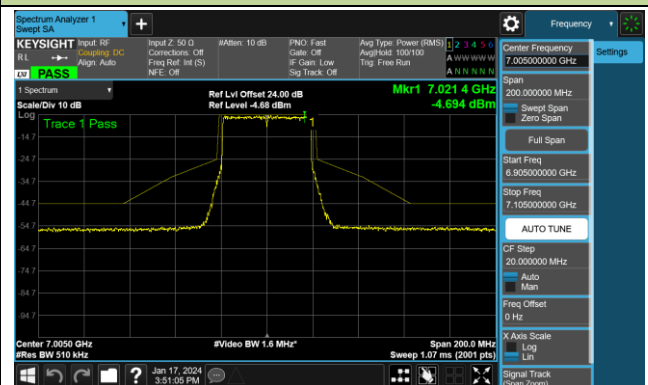

Channel 115 (6525MHz)

Channel 123 (6565MHz)

Channel 147 (6685MHz)

802.11ax-HE40 - Ant 0 (Nss = 2)

Channel 179 (6845MHz)

Channel 187 (6885MHz)

Channel 195 (6925MHz)

Channel 211 (7005MHz)

Channel 227 (7085MHz)

802.11ax-HE80 - Ant 0 (Nss = 2)

Channel 07 (5985MHz)

Channel 39 (6145MHz)

Channel 87 (6385MHz)

Channel 103 (6465MHz)

Channel 119 (6545MHz)

Channel 135 (6625MHz)