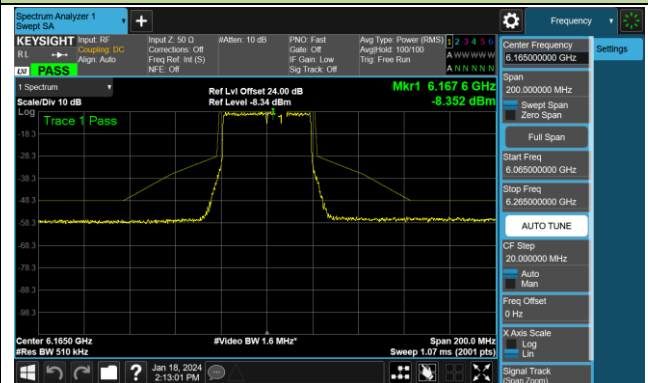

Channel 185 (6875MHz)

Channel 189 (6895MHz)

Channel 213 (7015MHz)

Channel 229 (7095MHz)

802.11be-EHT40 - Ant 1 (Nss = 1)

Channel 03 (5965MHz)

Channel 43 (6165MHz)

Channel 91 (6405MHz)

Channel 99 (6445MHz)

Channel 107 (6485MHz)

Channel 115 (6525MHz)

Channel 123 (6565MHz)

Channel 147 (6685MHz)