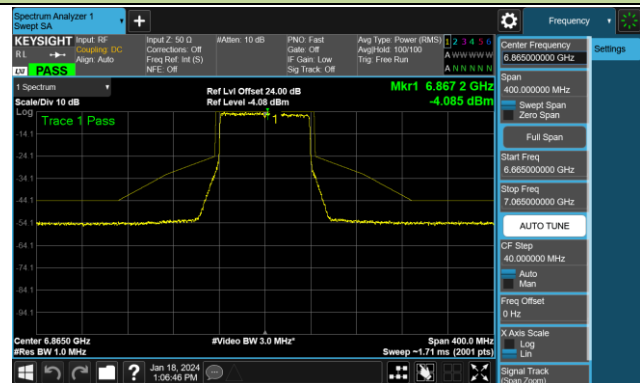

802.11ax-HE80 - Ant 1 (Nss = 1)

Channel 183 (6865MHz)