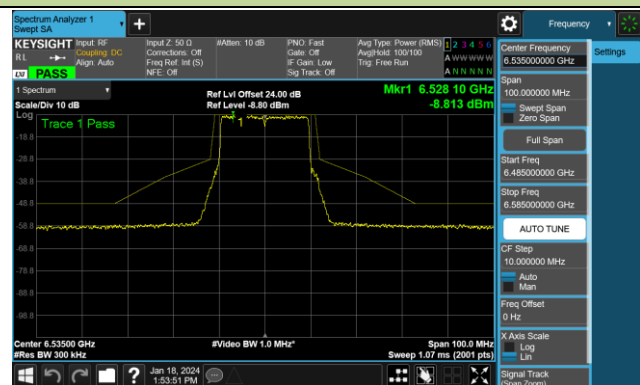

Channel 93 (6415MHz)

Channel 97 (6435MHz)

Channel 105 (6475MHz)

Channel 113 (6515MHz)

Channel 117 (6535MHz)

Channel 149 (6695MHz)

802.11be-EHT20 - Ant 1 (Nss = 1)

Channel 181 (6855MHz)