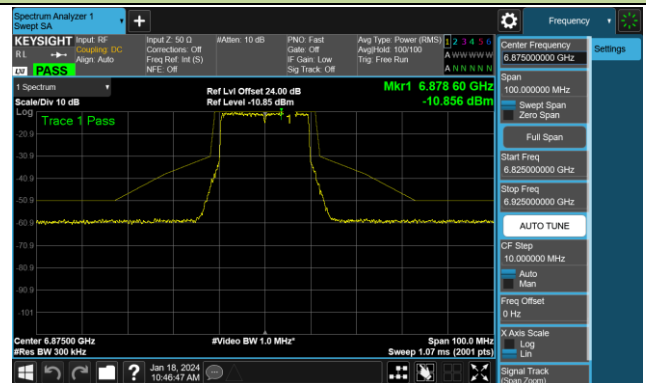

802.11be-EHT320 - Ant 0 (Nss = 1)

Channel 31 (6105MHz)

Channel 63 (6265MHz)

Channel 95 (6425MHz)

Channel 127 (6585MHz)

Channel 159 (6745MHz)

Channel 191 (6905MHz)

802.11ax-HE20 - Ant 1 (Nss = 1)

Channel 01 (5955MHz)

Channel 45 (6175MHz)

Channel 93 (6415MHz)

Channel 97 (6435MHz)

Channel 105 (6475MHz)

Channel 113 (6515MHz)

Channel 117 (6535MHz)

Channel 149 (6695MHz)

## 802.11ax-HE20 - Ant 1 (Nss = 1)

Channel 181 (6855MHz)

Channel 185 (6875MHz)

Channel 189 (6895MHz)

Channel 213 (7015MHz)

Channel 229 (7095MHz)