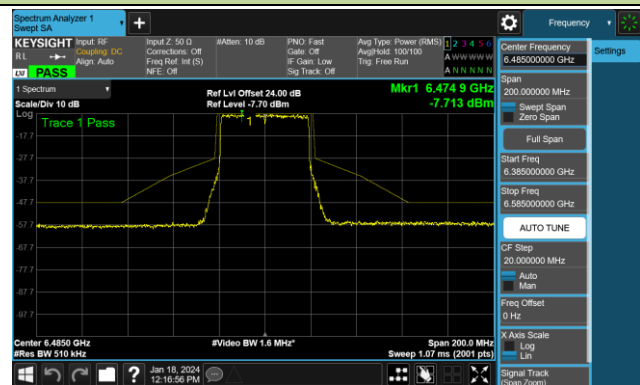

## 802.11ax-HE20 - Ant 1 (Nss = 1)

Channel 181 (6855MHz)

Channel 185 (6875MHz)

Channel 189 (6895MHz)

Channel 213 (7015MHz)

Channel 229 (7095MHz)

## 802.11ax-HE40 - Ant 1 (Nss = 1)

Channel 03 (5965MHz)

Channel 43 (6165MHz)

Channel 91 (6405MHz)

Channel 99 (6445MHz)

Channel 107 (6485MHz)

Channel 115 (6525MHz)

Channel 123 (6565MHz)

Channel 147 (6685MHz)

802.11ax-HE40 - Ant 1 (Nss = 1)

Channel 179 (6845MHz)

Channel 187 (6885MHz)

Channel 195 (6925MHz)

Channel 211 (7005MHz)

Channel 227 (7085MHz)