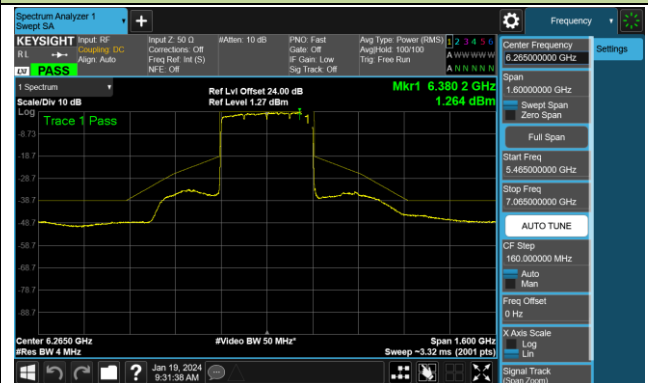

802.11be-EHT160 - Ant 0 (Nss = 1)

Channel 15 (6025MHz)

Channel 47 (6185MHz)

Channel 79 (6345MHz)

Channel 111 (6505MHz)

Channel 143 (6665MHz)

Channel 175 (6825MHz)

Channel 207 (6985MHz)

802.11be-EHT320 - Ant 0 (Nss = 1)

Channel 31 (6105MHz)

Channel 63 (6265MHz)

Channel 95 (6425MHz)

Channel 127 (6585MHz)

Channel 159 (6745MHz)

Channel 191 (6905MHz)

802.11ax-HE20 - Ant 1 (Nss = 1)