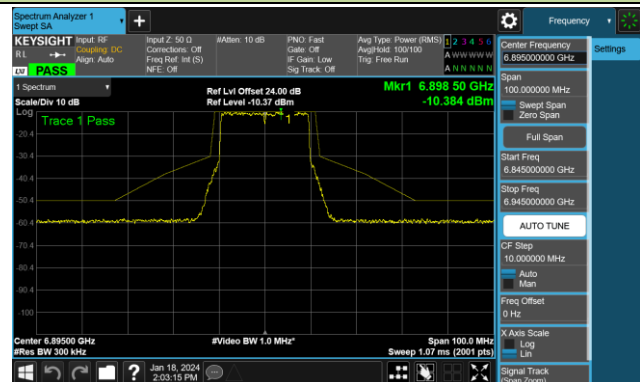

Channel 189 (6895MHz)