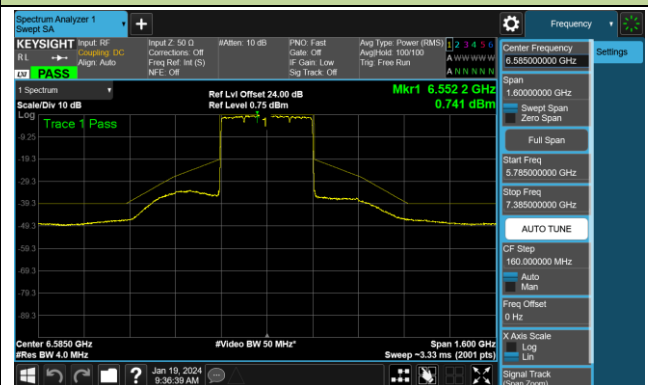

802.11be-EHT160 - Ant 0 (Nss = 1)

Channel 15 (6025MHz)

Channel 47 (6185MHz)

Channel 79 (6345MHz)

Channel 111 (6505MHz)

Channel 143 (6665MHz)

Channel 175 (6825MHz)

Channel 207 (6985MHz)

802.11be-EHT320 - Ant 0 (Nss = 1)

Channel 31 (6105MHz)

Channel 63 (6265MHz)

Channel 95 (6425MHz)

Channel 127 (6585MHz)

Channel 159 (6745MHz)

Channel 191 (6905MHz)

802.11ax-HE20 - Ant 1 (Nss = 1)

Channel 01 (5955MHz)

Channel 45 (6175MHz)

Channel 93 (6415MHz)

Channel 97 (6435MHz)

Channel 105 (6475MHz)

Channel 113 (6515MHz)

Channel 117 (6535MHz)

Channel 149 (6695MHz)