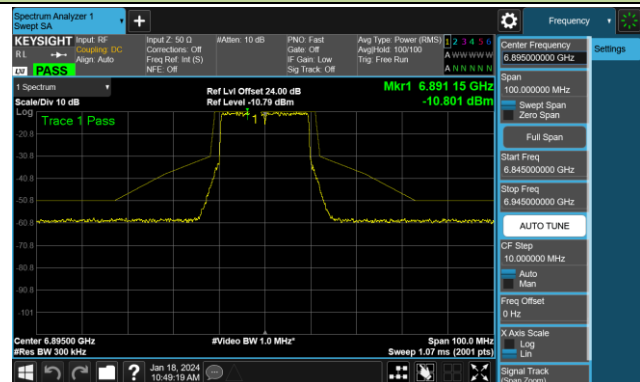

## 802.11ax-HE20 - Ant 1 (Nss = 1)

Channel 181 (6855MHz)

Channel 185 (6875MHz)

Channel 189 (6895MHz)

Channel 213 (7015MHz)

Channel 229 (7095MHz)