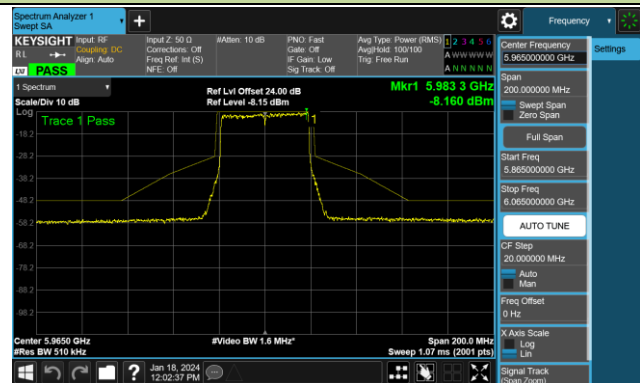

802.11ax-HE40 - Ant 1 (Nss = 1)

Channel 03 (5965MHz)