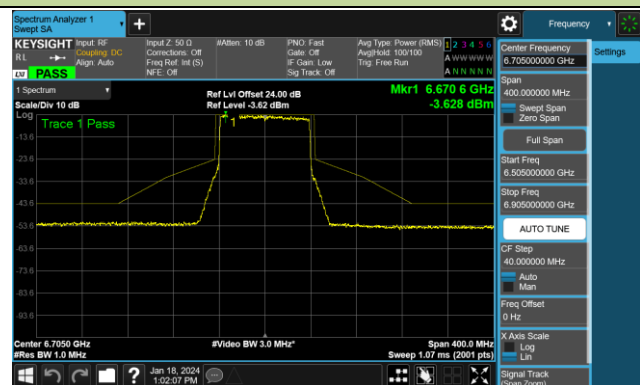

## 802.11ax-HE80 - Ant 1 (Nss = 1)

Channel 07 (5985MHz)

Channel 39 (6145MHz)

Channel 87 (6385MHz)

Channel 103 (6465MHz)

Channel 119 (6545MHz)

Channel 135 (6625MHz)

Channel 151 (6705MHz)

Channel 167 (6785MHz)

802.11ax-HE80 - Ant 1 (Nss = 1)

Channel 183 (6865MHz)

Channel 199 (6945MHz)

Channel 215 (7025MHz)

802.11ax-HE160 - Ant 1 (Nss = 1)

Channel 15 (6025MHz)

Channel 47 (6185MHz)