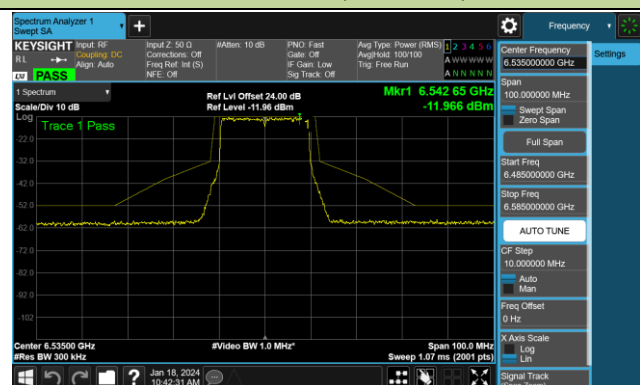

802.11be-EHT320 - Ant 0 (Nss = 1)

Channel 31 (6105MHz)

Channel 63 (6265MHz)

Channel 95 (6425MHz)

Channel 127 (6585MHz)

Channel 159 (6745MHz)

Channel 191 (6905MHz)

802.11ax-HE20 - Ant 1 (Nss = 1)

Channel 01 (5955MHz)

Channel 45 (6175MHz)

Channel 93 (6415MHz)

Channel 97 (6435MHz)

Channel 105 (6475MHz)

Channel 113 (6515MHz)

Channel 117 (6535MHz)

Channel 149 (6695MHz)

## 802.11ax-HE20 - Ant 1 (Nss = 1)

Channel 181 (6855MHz)

Channel 185 (6875MHz)

Channel 189 (6895MHz)

Channel 213 (7015MHz)

Channel 229 (7095MHz)