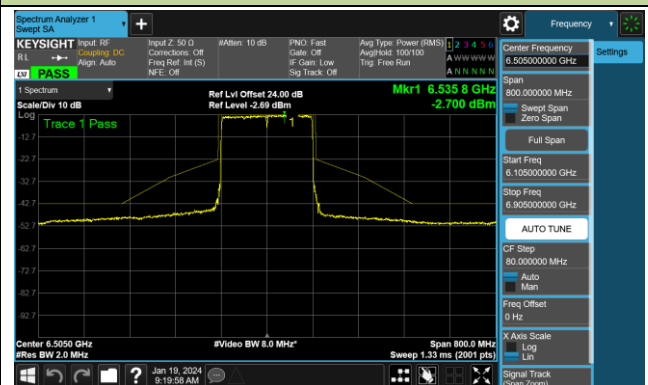

802.11be-EHT160 - Ant 0 (Nss = 1)

Channel 15 (6025MHz)

Channel 47 (6185MHz)

Channel 79 (6345MHz)

Channel 111 (6505MHz)

Channel 143 (6665MHz)

Channel 175 (6825MHz)

Channel 207 (6985MHz)

802.11be-EHT320 - Ant 0 (Nss = 1)

Channel 31 (6105MHz)

Channel 63 (6265MHz)

Channel 95 (6425MHz)

Channel 127 (6585MHz)

Channel 159 (6745MHz)

Channel 191 (6905MHz)

802.11ax-HE20 - Ant 1 (Nss = 1)