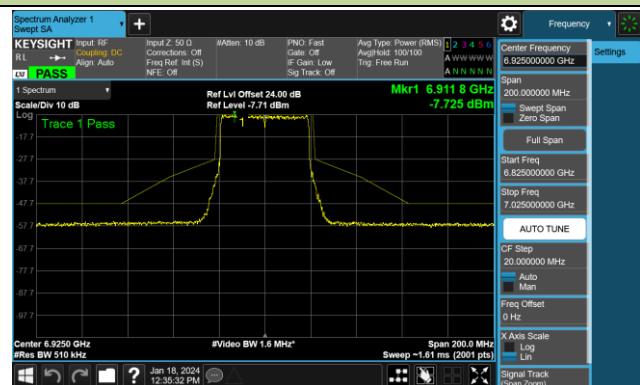

Channel 147 (6685MHz)

802.11ax-HE40 - Ant 1 (Nss = 1)

Channel 179 (6845MHz)

Channel 187 (6885MHz)

Channel 195 (6925MHz)

Channel 211 (7005MHz)

Channel 227 (7085MHz)

## 802.11ax-HE80 - Ant 1 (Nss = 1)

Channel 07 (5985MHz)

Channel 39 (6145MHz)

Channel 87 (6385MHz)

Channel 103 (6465MHz)

Channel 119 (6545MHz)

Channel 135 (6625MHz)

Channel 151 (6705MHz)