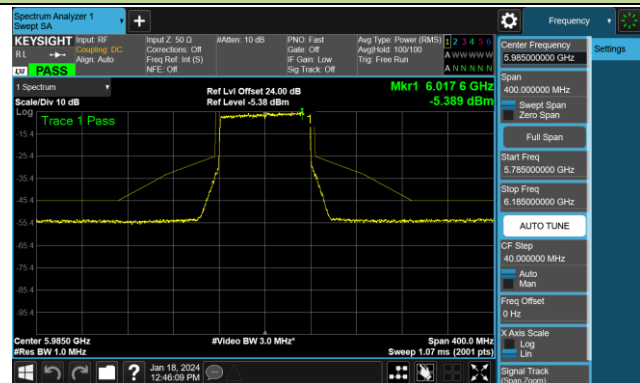

Channel 147 (6685MHz)

802.11ax-HE40 - Ant 1 (Nss = 1)

Channel 179 (6845MHz)

Channel 187 (6885MHz)

Channel 195 (6925MHz)

Channel 211 (7005MHz)

Channel 227 (7085MHz)

## 802.11ax-HE80 - Ant 1 (Nss = 1)

Channel 07 (5985MHz)

Channel 39 (6145MHz)

Channel 87 (6385MHz)

Channel 103 (6465MHz)

Channel 119 (6545MHz)

Channel 135 (6625MHz)

Channel 151 (6705MHz)