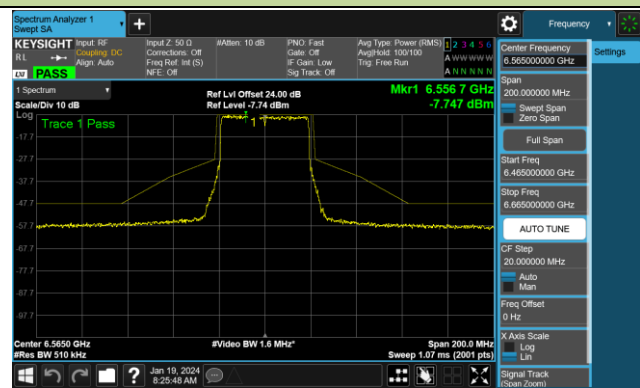

Channel 99 (6445MHz)

Channel 107 (6485MHz)

Channel 115 (6525MHz)

Channel 123 (6565MHz)

Channel 147 (6685MHz)