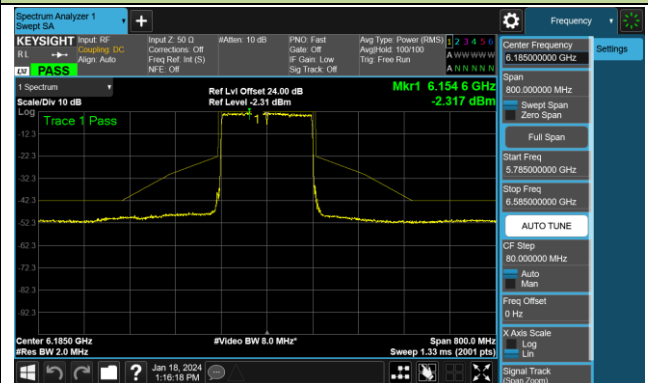

Channel 167 (6785MHz)

802.11ax-HE80 - Ant 1 (Nss = 1)

Channel 183 (6865MHz)

Channel 199 (6945MHz)

Channel 215 (7025MHz)

802.11ax-HE160 - Ant 1 (Nss = 1)

Channel 15 (6025MHz)

Channel 47 (6185MHz)

Channel 79 (6345MHz)

Channel 111 (6505MHz)

Channel 143 (6665MHz)

Channel 175 (6825MHz)

Channel 207 (6985MHz)

802.11be-EHT20 - Ant 1 (Nss = 1)

Channel 01 (5955MHz)

Channel 45 (6175MHz)