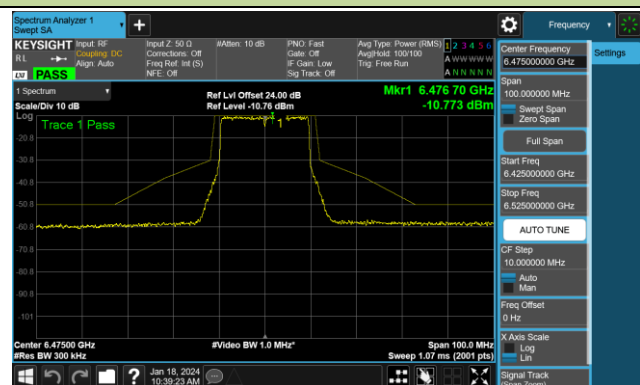

802.11be-EHT320 - Ant 0 (Nss = 1)

Channel 31 (6105MHz)

Channel 63 (6265MHz)

Channel 95 (6425MHz)

Channel 127 (6585MHz)

Channel 159 (6745MHz)

Channel 191 (6905MHz)

802.11ax-HE20 - Ant 1 (Nss = 1)

Channel 01 (5955MHz)

Channel 45 (6175MHz)

Channel 93 (6415MHz)

Channel 97 (6435MHz)

Channel 105 (6475MHz)

Channel 113 (6515MHz)

Channel 117 (6535MHz)

Channel 149 (6695MHz)

## 802.11ax-HE20 - Ant 1 (Nss = 1)

Channel 181 (6855MHz)

Channel 185 (6875MHz)

Channel 189 (6895MHz)

Channel 213 (7015MHz)

Channel 229 (7095MHz)