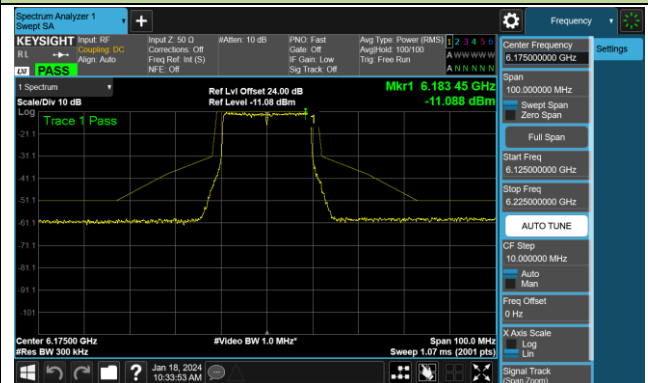

802.11be-EHT160 - Ant 0 (Nss = 1)

Channel 15 (6025MHz)

Channel 47 (6185MHz)

Channel 79 (6345MHz)

Channel 111 (6505MHz)

Channel 143 (6665MHz)

Channel 175 (6825MHz)

Channel 207 (6985MHz)

802.11be-EHT320 - Ant 0 (Nss = 1)

Channel 31 (6105MHz)

Channel 63 (6265MHz)

Channel 95 (6425MHz)

Channel 127 (6585MHz)

Channel 159 (6745MHz)

Channel 191 (6905MHz)

802.11ax-HE20 - Ant 1 (Nss = 1)

Channel 01 (5955MHz)

Channel 45 (6175MHz)

Channel 93 (6415MHz)

Channel 97 (6435MHz)

Channel 105 (6475MHz)

Channel 113 (6515MHz)

Channel 117 (6535MHz)

Channel 149 (6695MHz)