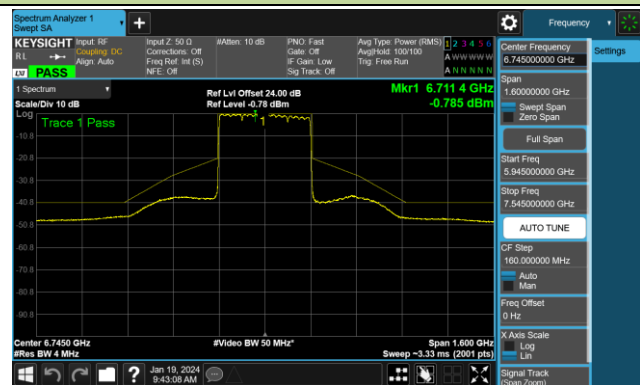

802.11be-EHT160 - Ant 0 (Nss = 1)

Channel 15 (6025MHz)

Channel 47 (6185MHz)

Channel 79 (6345MHz)

Channel 111 (6505MHz)

Channel 143 (6665MHz)

Channel 175 (6825MHz)

Channel 207 (6985MHz)

802.11be-EHT320 - Ant 0 (Nss = 1)

Channel 31 (6105MHz)

Channel 63 (6265MHz)

Channel 95 (6425MHz)

Channel 127 (6585MHz)

Channel 159 (6745MHz)

Channel 191 (6905MHz)

802.11ax-HE20 - Ant 1 (Nss = 1)

Channel 01 (5955MHz)

Channel 45 (6175MHz)

Channel 93 (6415MHz)

Channel 97 (6435MHz)

Channel 105 (6475MHz)

Channel 113 (6515MHz)

Channel 117 (6535MHz)

Channel 149 (6695MHz)