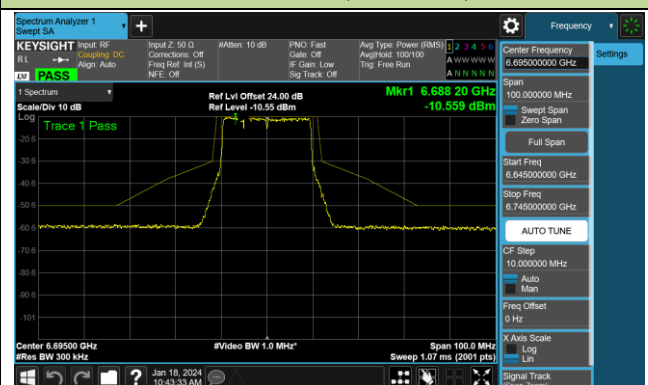

Channel 01 (5955MHz)

Channel 45 (6175MHz)

Channel 93 (6415MHz)

Channel 97 (6435MHz)

Channel 105 (6475MHz)

Channel 113 (6515MHz)

Channel 117 (6535MHz)

Channel 149 (6695MHz)

## 802.11ax-HE20 - Ant 1 (Nss = 1)

Channel 181 (6855MHz)

Channel 185 (6875MHz)

Channel 189 (6895MHz)

Channel 213 (7015MHz)

Channel 229 (7095MHz)