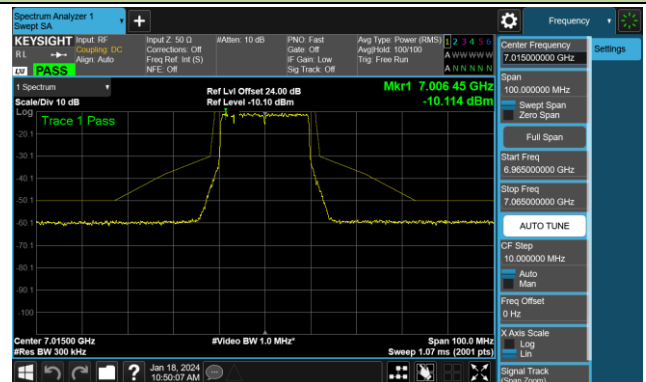

## 802.11ax-HE20 - Ant 1 (Nss = 1)

Channel 181 (6855MHz)

Channel 185 (6875MHz)

Channel 189 (6895MHz)

Channel 213 (7015MHz)

Channel 229 (7095MHz)