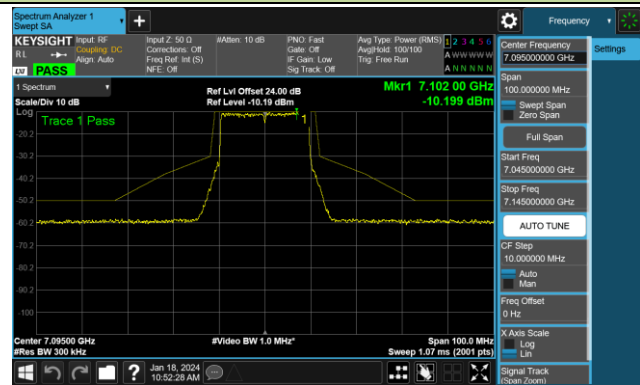

## 802.11ax-HE20 - Ant 1 (Nss = 1)

Channel 181 (6855MHz)

Channel 185 (6875MHz)

Channel 189 (6895MHz)

Channel 213 (7015MHz)

Channel 229 (7095MHz)