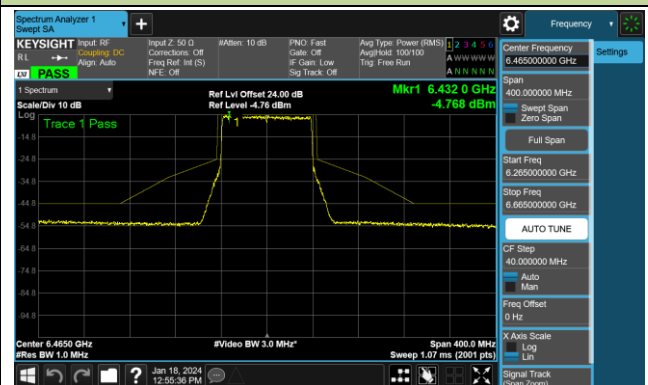

## 802.11ax-HE80 - Ant 1 (Nss = 1)

Channel 07 (5985MHz)

Channel 39 (6145MHz)

Channel 87 (6385MHz)

Channel 103 (6465MHz)

Channel 119 (6545MHz)

Channel 135 (6625MHz)

Channel 151 (6705MHz)