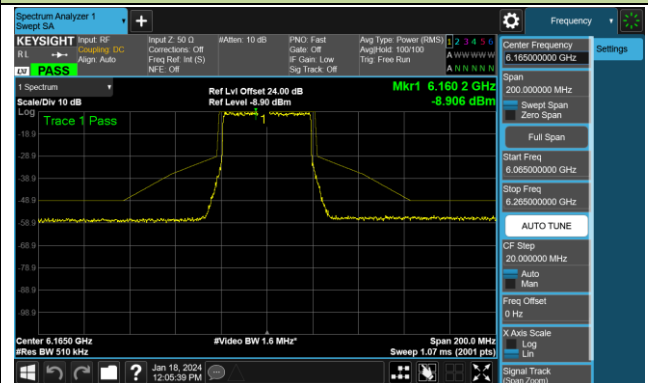

Channel 43 (6165MHz)