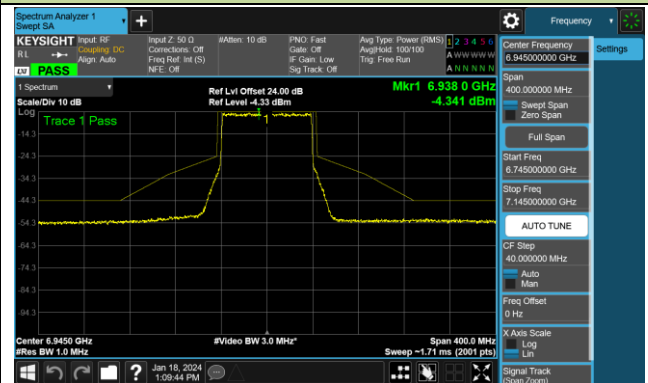

Channel 167 (6785MHz)

802.11ax-HE80 - Ant 1 (Nss = 1)

Channel 183 (6865MHz)

Channel 199 (6945MHz)

Channel 215 (7025MHz)

802.11ax-HE160 - Ant 1 (Nss = 1)

Channel 15 (6025MHz)

Channel 47 (6185MHz)