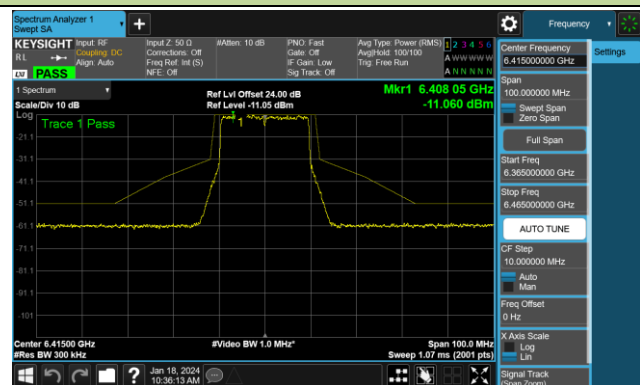

802.11be-EHT160 - Ant 0 (Nss = 1)

Channel 15 (6025MHz)

Channel 47 (6185MHz)

Channel 79 (6345MHz)

Channel 111 (6505MHz)

Channel 143 (6665MHz)

Channel 175 (6825MHz)

Channel 207 (6985MHz)

802.11be-EHT320 - Ant 0 (Nss = 1)

Channel 31 (6105MHz)

Channel 63 (6265MHz)

Channel 95 (6425MHz)

Channel 127 (6585MHz)

Channel 159 (6745MHz)

Channel 191 (6905MHz)

802.11ax-HE20 - Ant 1 (Nss = 1)

Channel 01 (5955MHz)

Channel 45 (6175MHz)

Channel 93 (6415MHz)

Channel 97 (6435MHz)

Channel 105 (6475MHz)

Channel 113 (6515MHz)

Channel 117 (6535MHz)

Channel 149 (6695MHz)