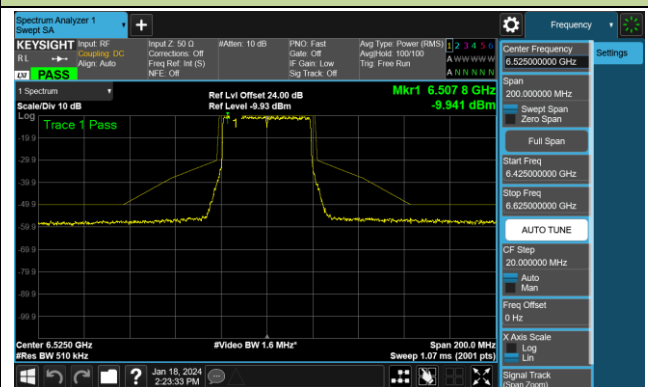

Channel 185 (6875MHz)

Channel 189 (6895MHz)

Channel 213 (7015MHz)

Channel 229 (7095MHz)

802.11be-EHT40 - Ant 1 (Nss = 1)

Channel 03 (5965MHz)

Channel 43 (6165MHz)

Channel 91 (6405MHz)

Channel 99 (6445MHz)

Channel 107 (6485MHz)

Channel 115 (6525MHz)

Channel 123 (6565MHz)

Channel 147 (6685MHz)