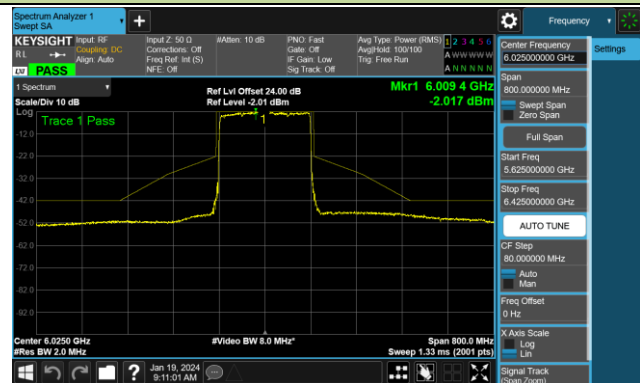

802.11be-EHT160 - Ant 0 (Nss = 1)

Channel 15 (6025MHz)

Channel 47 (6185MHz)

Channel 79 (6345MHz)

Channel 111 (6505MHz)

Channel 143 (6665MHz)

Channel 175 (6825MHz)

Channel 207 (6985MHz)

802.11be-EHT320 - Ant 0 (Nss = 1)

Channel 31 (6105MHz)

Channel 63 (6265MHz)

Channel 95 (6425MHz)

Channel 127 (6585MHz)

Channel 159 (6745MHz)

Channel 191 (6905MHz)

802.11ax-HE20 - Ant 1 (Nss = 1)