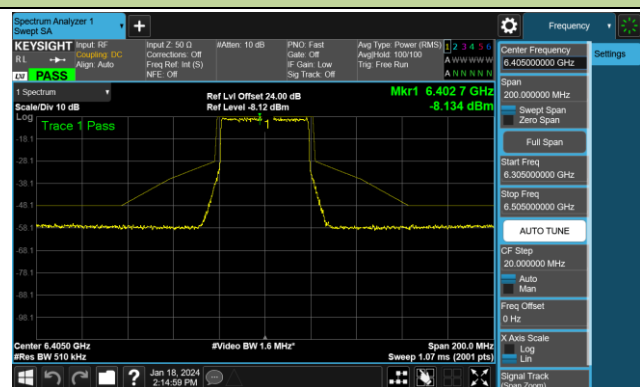

Channel 185 (6875MHz)

Channel 189 (6895MHz)

Channel 213 (7015MHz)

Channel 229 (7095MHz)

802.11be-EHT40 - Ant 1 (Nss = 1)

Channel 03 (5965MHz)

Channel 43 (6165MHz)

Channel 91 (6405MHz)

Channel 99 (6445MHz)

Channel 107 (6485MHz)

Channel 115 (6525MHz)

Channel 123 (6565MHz)

Channel 147 (6685MHz)