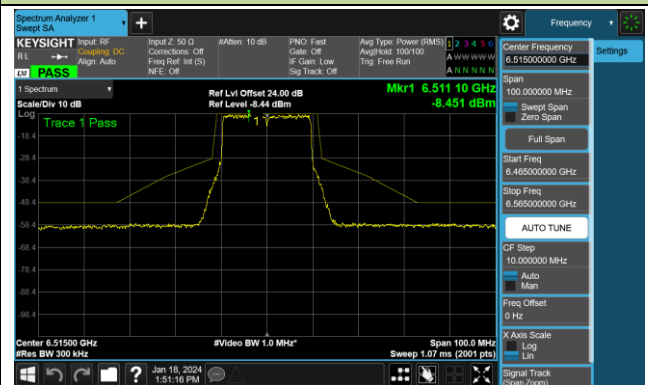

Channel 93 (6415MHz)

Channel 97 (6435MHz)

Channel 105 (6475MHz)

Channel 113 (6515MHz)

Channel 117 (6535MHz)

Channel 149 (6695MHz)

802.11be-EHT20 - Ant 1 (Nss = 1)

Channel 181 (6855MHz)