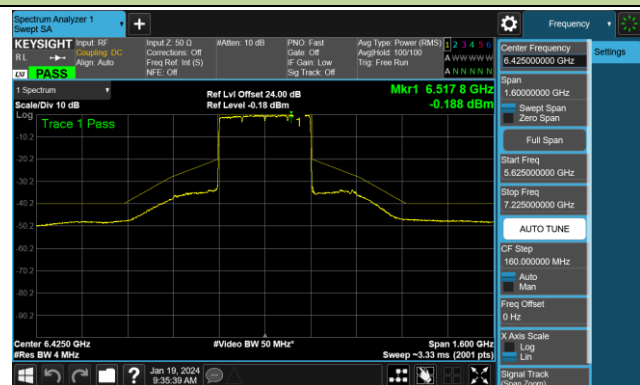

802.11be-EHT160 - Ant 0 (Nss = 1)

Channel 15 (6025MHz)

Channel 47 (6185MHz)

Channel 79 (6345MHz)

Channel 111 (6505MHz)

Channel 143 (6665MHz)

Channel 175 (6825MHz)

Channel 207 (6985MHz)

802.11be-EHT320 - Ant 0 (Nss = 1)

Channel 31 (6105MHz)

Channel 63 (6265MHz)

Channel 95 (6425MHz)

Channel 127 (6585MHz)

Channel 159 (6745MHz)

Channel 191 (6905MHz)

802.11ax-HE20 - Ant 1 (Nss = 1)

Channel 01 (5955MHz)

Channel 45 (6175MHz)

Channel 93 (6415MHz)

Channel 97 (6435MHz)

Channel 105 (6475MHz)

Channel 113 (6515MHz)

Channel 117 (6535MHz)

Channel 149 (6695MHz)