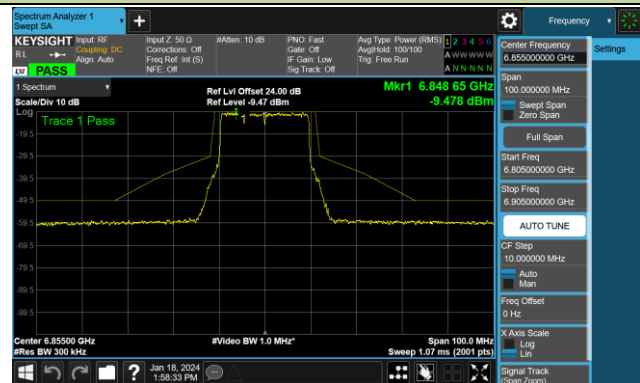

Channel 93 (6415MHz)

Channel 97 (6435MHz)

Channel 105 (6475MHz)

Channel 113 (6515MHz)

Channel 117 (6535MHz)

Channel 149 (6695MHz)

802.11be-EHT20 - Ant 1 (Nss = 1)

Channel 181 (6855MHz)