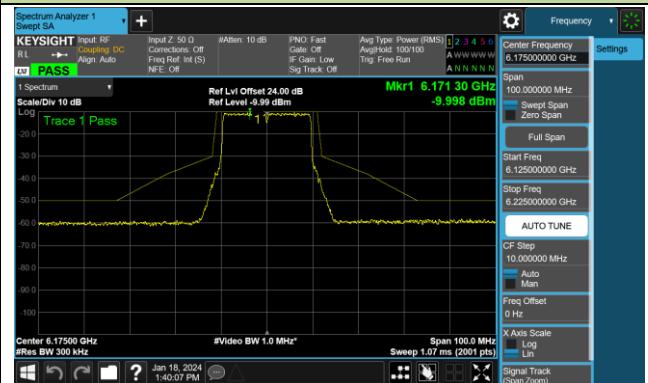

Channel 79 (6345MHz)

Channel 111 (6505MHz)

Channel 143 (6665MHz)

Channel 175 (6825MHz)

Channel 207 (6985MHz)

802.11be-EHT20 - Ant 1 (Nss = 1)

Channel 01 (5955MHz)

Channel 45 (6175MHz)

Channel 93 (6415MHz)

Channel 97 (6435MHz)

Channel 105 (6475MHz)

Channel 113 (6515MHz)

Channel 117 (6535MHz)

Channel 149 (6695MHz)

802.11be-EHT20 - Ant 1 (Nss = 1)

Channel 181 (6855MHz)