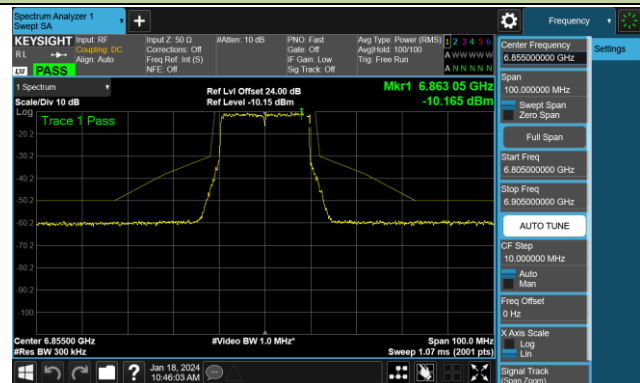

Channel 01 (5955MHz)

Channel 45 (6175MHz)

Channel 93 (6415MHz)

Channel 97 (6435MHz)

Channel 105 (6475MHz)

Channel 113 (6515MHz)

Channel 117 (6535MHz)

Channel 149 (6695MHz)

## 802.11ax-HE20 - Ant 1 (Nss = 1)

Channel 181 (6855MHz)

Channel 185 (6875MHz)

Channel 189 (6895MHz)

Channel 213 (7015MHz)

Channel 229 (7095MHz)