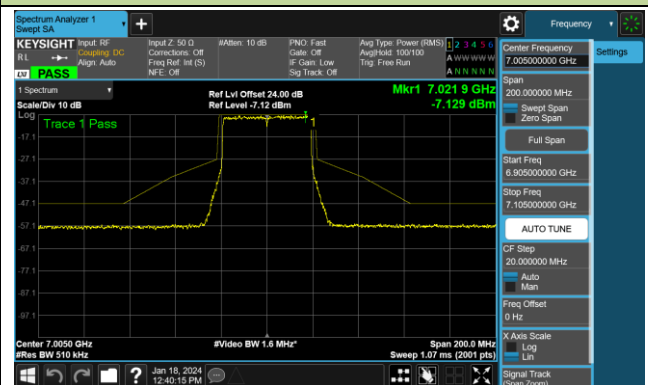

Channel 147 (6685MHz)

802.11ax-HE40 - Ant 1 (Nss = 1)

Channel 179 (6845MHz)

Channel 187 (6885MHz)

Channel 195 (6925MHz)

Channel 211 (7005MHz)

Channel 227 (7085MHz)