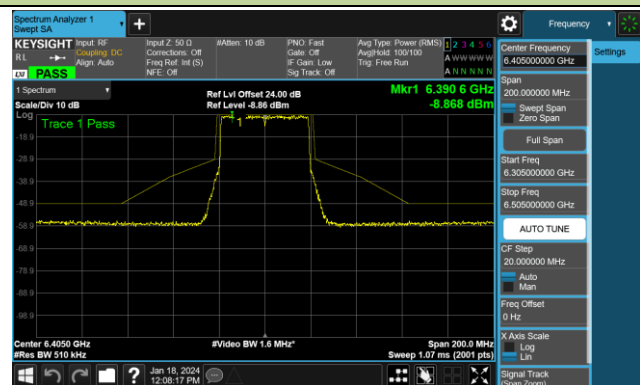

## 802.11ax-HE40 - Ant 1 (Nss = 1)

Channel 03 (5965MHz)

Channel 43 (6165MHz)

Channel 91 (6405MHz)

Channel 99 (6445MHz)

Channel 107 (6485MHz)

Channel 115 (6525MHz)

Channel 123 (6565MHz)

Channel 147 (6685MHz)

802.11ax-HE40 - Ant 1 (Nss = 1)

Channel 179 (6845MHz)

Channel 187 (6885MHz)

Channel 195 (6925MHz)

Channel 211 (7005MHz)

Channel 227 (7085MHz)