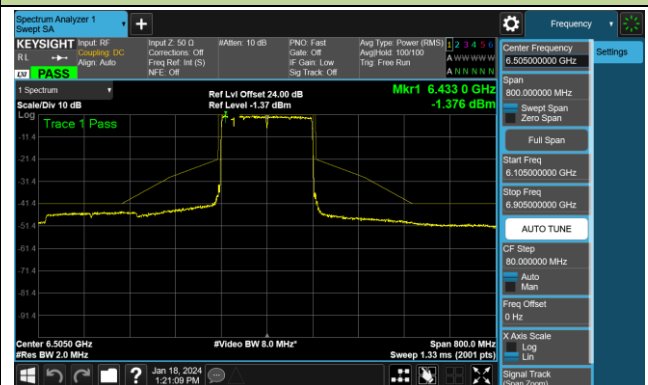

Channel 111 (6505MHz)