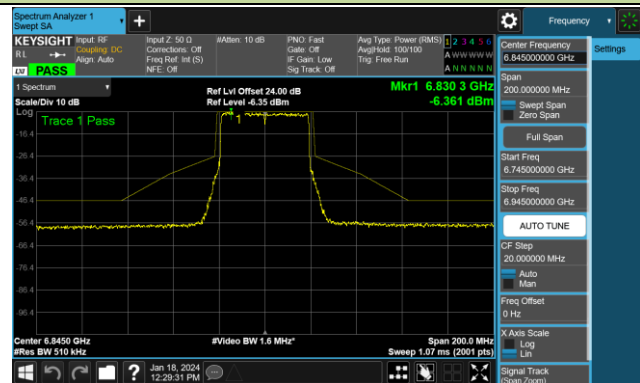

802.11ax-HE40 - Ant 1 (Nss = 1)

Channel 179 (6845MHz)