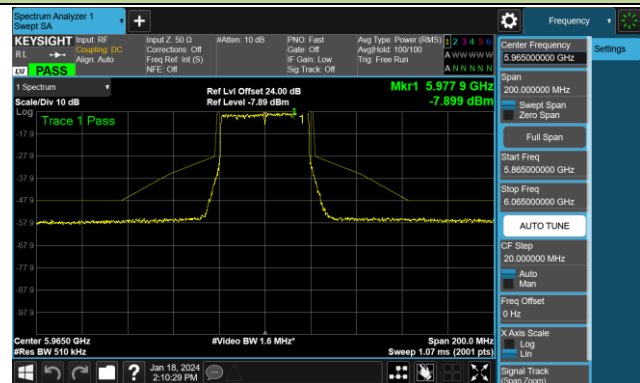

Channel 185 (6875MHz)

Channel 189 (6895MHz)

Channel 213 (7015MHz)

Channel 229 (7095MHz)

802.11be-EHT40 - Ant 1 (Nss = 1)

Channel 03 (5965MHz)

Channel 43 (6165MHz)

Channel 91 (6405MHz)

Channel 99 (6445MHz)

Channel 107 (6485MHz)

Channel 115 (6525MHz)

Channel 123 (6565MHz)

Channel 147 (6685MHz)