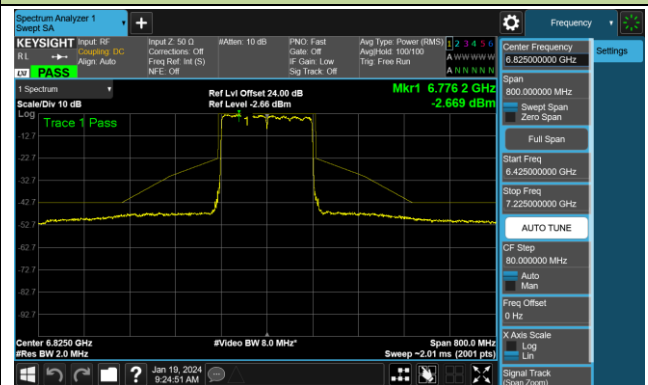

802.11be-EHT160 - Ant 0 (Nss = 1)

Channel 15 (6025MHz)

Channel 47 (6185MHz)

Channel 79 (6345MHz)

Channel 111 (6505MHz)

Channel 143 (6665MHz)

Channel 175 (6825MHz)

Channel 207 (6985MHz)

802.11be-EHT320 - Ant 0 (Nss = 1)

Channel 31 (6105MHz)

Channel 63 (6265MHz)

Channel 95 (6425MHz)

Channel 127 (6585MHz)

Channel 159 (6745MHz)

Channel 191 (6905MHz)

802.11ax-HE20 - Ant 1 (Nss = 1)