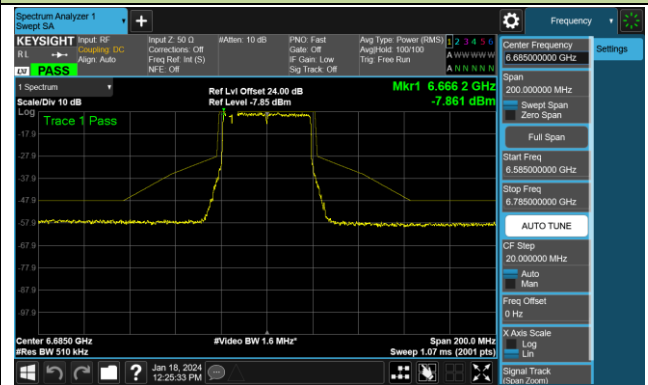

Channel 147 (6685MHz)