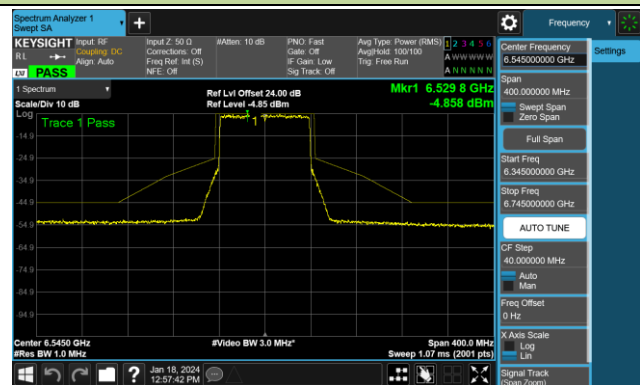

## 802.11ax-HE80 - Ant 1 (Nss = 1)

Channel 07 (5985MHz)

Channel 39 (6145MHz)

Channel 87 (6385MHz)

Channel 103 (6465MHz)

Channel 119 (6545MHz)

Channel 135 (6625MHz)

Channel 151 (6705MHz)

Channel 167 (6785MHz)

802.11ax-HE80 - Ant 1 (Nss = 1)

Channel 183 (6865MHz)

Channel 199 (6945MHz)

Channel 215 (7025MHz)

802.11ax-HE160 - Ant 1 (Nss = 1)

Channel 15 (6025MHz)

Channel 47 (6185MHz)