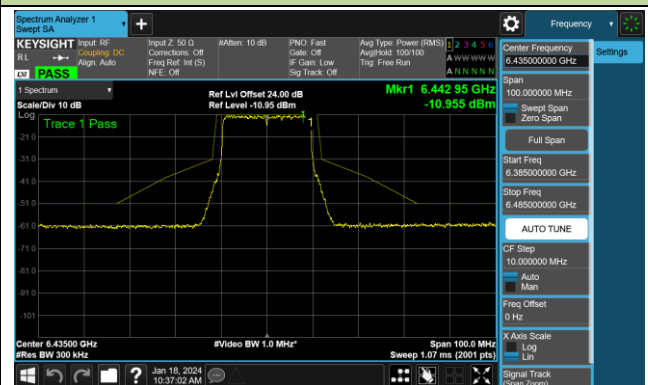

Channel 01 (5955MHz)

Channel 45 (6175MHz)

Channel 93 (6415MHz)

Channel 97 (6435MHz)

Channel 105 (6475MHz)

Channel 113 (6515MHz)

Channel 117 (6535MHz)

Channel 149 (6695MHz)

## 802.11ax-HE20 - Ant 1 (Nss = 1)

Channel 181 (6855MHz)

Channel 185 (6875MHz)

Channel 189 (6895MHz)

Channel 213 (7015MHz)

Channel 229 (7095MHz)