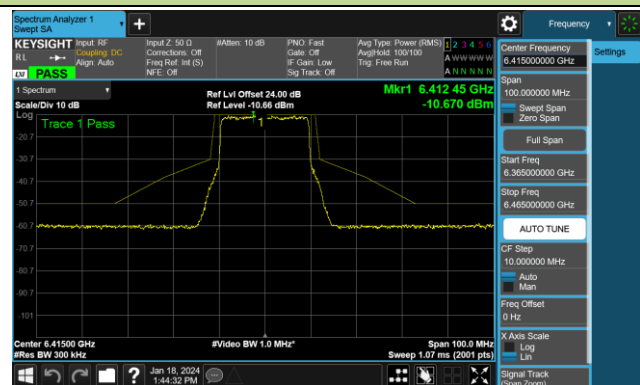

Channel 79 (6345MHz)

Channel 111 (6505MHz)

Channel 143 (6665MHz)

Channel 175 (6825MHz)

Channel 207 (6985MHz)

802.11be-EHT20 - Ant 1 (Nss = 1)

Channel 01 (5955MHz)

Channel 45 (6175MHz)

Channel 93 (6415MHz)

Channel 97 (6435MHz)

Channel 105 (6475MHz)

Channel 113 (6515MHz)

Channel 117 (6535MHz)

Channel 149 (6695MHz)

802.11be-EHT20 - Ant 1 (Nss = 1)

Channel 181 (6855MHz)