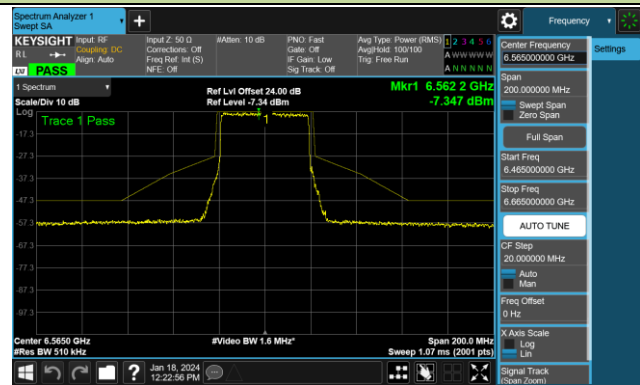

## 802.11ax-HE20 - Ant 1 (Nss = 1)

Channel 181 (6855MHz)

Channel 185 (6875MHz)

Channel 189 (6895MHz)

Channel 213 (7015MHz)

Channel 229 (7095MHz)

## 802.11ax-HE40 - Ant 1 (Nss = 1)

Channel 03 (5965MHz)

Channel 43 (6165MHz)

Channel 91 (6405MHz)

Channel 99 (6445MHz)

Channel 107 (6485MHz)

Channel 115 (6525MHz)

Channel 123 (6565MHz)

Channel 147 (6685MHz)

802.11ax-HE40 - Ant 1 (Nss = 1)

Channel 179 (6845MHz)

Channel 187 (6885MHz)

Channel 195 (6925MHz)

Channel 211 (7005MHz)

Channel 227 (7085MHz)