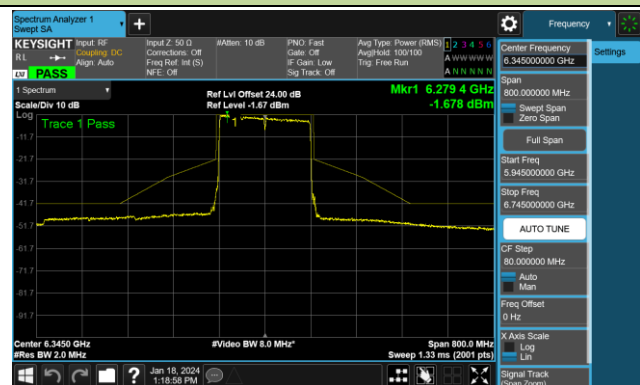

Channel 167 (6785MHz)

802.11ax-HE80 - Ant 1 (Nss = 1)

Channel 183 (6865MHz)

Channel 199 (6945MHz)

Channel 215 (7025MHz)

802.11ax-HE160 - Ant 1 (Nss = 1)

Channel 15 (6025MHz)

Channel 47 (6185MHz)

Channel 79 (6345MHz)

Channel 111 (6505MHz)

Channel 143 (6665MHz)

Channel 175 (6825MHz)

Channel 207 (6985MHz)

802.11be-EHT20 - Ant 1 (Nss = 1)

Channel 01 (5955MHz)

Channel 45 (6175MHz)