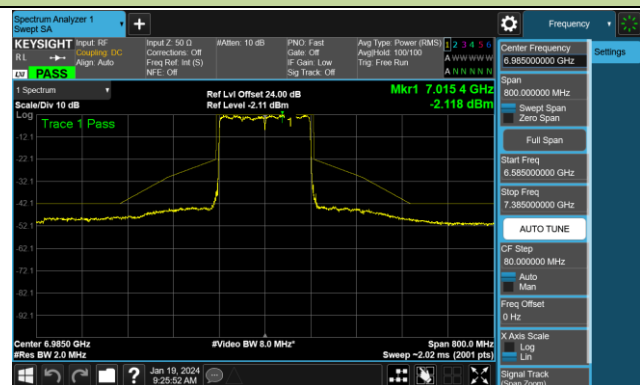

802.11be-EHT160 - Ant 0 (Nss = 1)

Channel 15 (6025MHz)

Channel 47 (6185MHz)

Channel 79 (6345MHz)

Channel 111 (6505MHz)

Channel 143 (6665MHz)

Channel 175 (6825MHz)

Channel 207 (6985MHz)

802.11be-EHT320 - Ant 0 (Nss = 1)

Channel 31 (6105MHz)

Channel 63 (6265MHz)

Channel 95 (6425MHz)

Channel 127 (6585MHz)

Channel 159 (6745MHz)

Channel 191 (6905MHz)

802.11ax-HE20 - Ant 1 (Nss = 1)