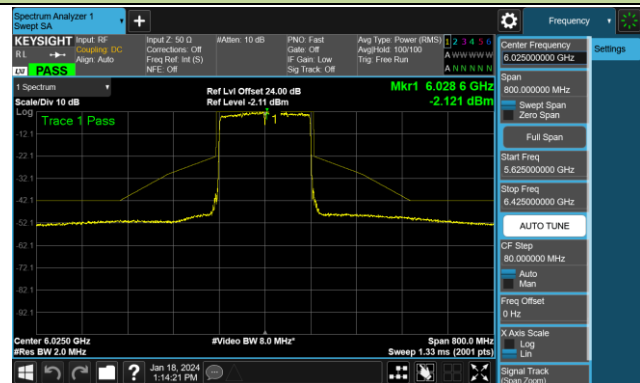

Channel 167 (6785MHz)

802.11ax-HE80 - Ant 1 (Nss = 1)

Channel 183 (6865MHz)

Channel 199 (6945MHz)

Channel 215 (7025MHz)

802.11ax-HE160 - Ant 1 (Nss = 1)

Channel 15 (6025MHz)

Channel 47 (6185MHz)