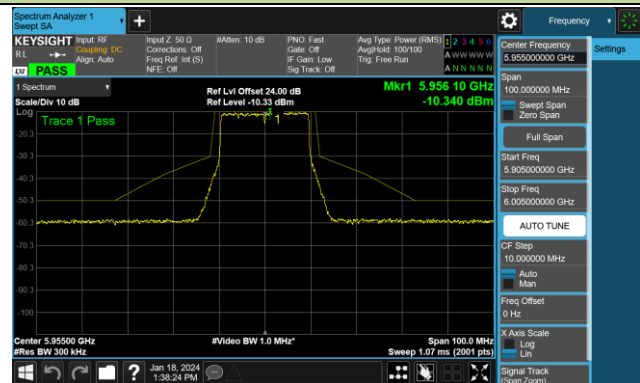

Channel 79 (6345MHz)

Channel 111 (6505MHz)

Channel 143 (6665MHz)

Channel 175 (6825MHz)

Channel 207 (6985MHz)

802.11be-EHT20 - Ant 1 (Nss = 1)

Channel 01 (5955MHz)

Channel 45 (6175MHz)