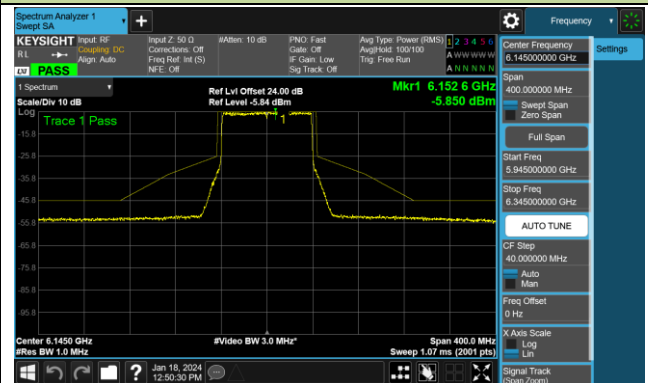

Channel 147 (6685MHz)

802.11ax-HE40 - Ant 1 (Nss = 1)

Channel 179 (6845MHz)

Channel 187 (6885MHz)

Channel 195 (6925MHz)

Channel 211 (7005MHz)

Channel 227 (7085MHz)

## 802.11ax-HE80 - Ant 1 (Nss = 1)

Channel 07 (5985MHz)

Channel 39 (6145MHz)

Channel 87 (6385MHz)

Channel 103 (6465MHz)

Channel 119 (6545MHz)

Channel 135 (6625MHz)

Channel 151 (6705MHz)