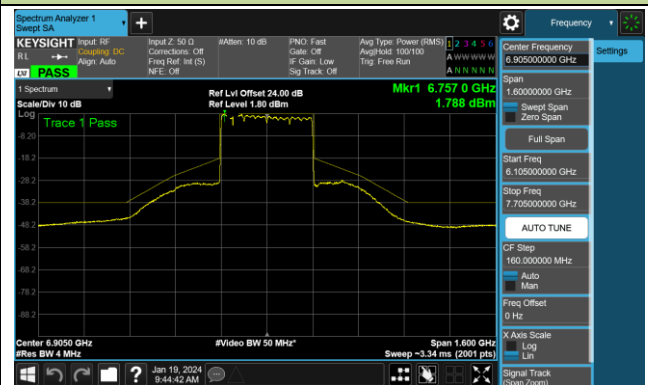

802.11be-EHT320 - Ant 0 (Nss = 1)

Channel 31 (6105MHz)

Channel 63 (6265MHz)

Channel 95 (6425MHz)

Channel 127 (6585MHz)

Channel 159 (6745MHz)

Channel 191 (6905MHz)

802.11ax-HE20 - Ant 1 (Nss = 1)