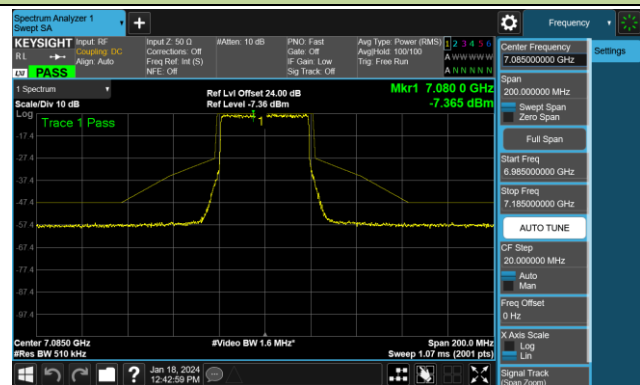

Channel 147 (6685MHz)

802.11ax-HE40 - Ant 1 (Nss = 1)

Channel 179 (6845MHz)

Channel 187 (6885MHz)

Channel 195 (6925MHz)

Channel 211 (7005MHz)

Channel 227 (7085MHz)

## 802.11ax-HE80 - Ant 1 (Nss = 1)

Channel 07 (5985MHz)

Channel 39 (6145MHz)

Channel 87 (6385MHz)

Channel 103 (6465MHz)

Channel 119 (6545MHz)

Channel 135 (6625MHz)

Channel 151 (6705MHz)