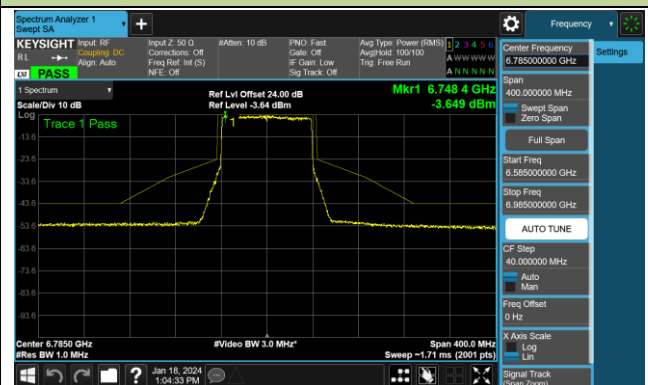

Channel 167 (6785MHz)