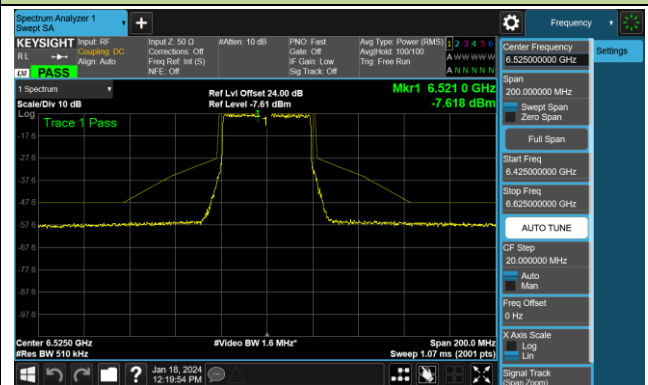

## 802.11ax-HE40 - Ant 1 (Nss = 1)

Channel 03 (5965MHz)

Channel 43 (6165MHz)

Channel 91 (6405MHz)

Channel 99 (6445MHz)

Channel 107 (6485MHz)

Channel 115 (6525MHz)

Channel 123 (6565MHz)