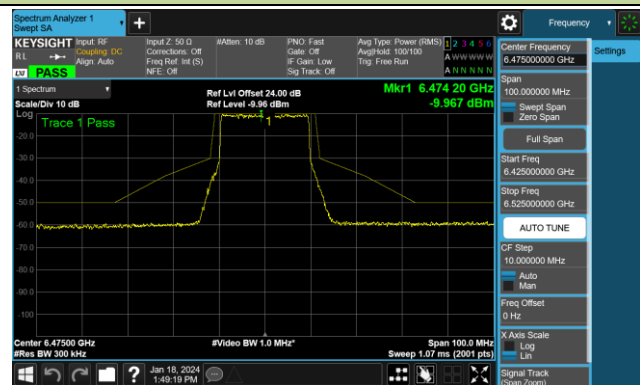

Channel 79 (6345MHz)

Channel 111 (6505MHz)

Channel 143 (6665MHz)

Channel 175 (6825MHz)

Channel 207 (6985MHz)

802.11be-EHT20 - Ant 1 (Nss = 1)

Channel 01 (5955MHz)

Channel 45 (6175MHz)

Channel 93 (6415MHz)

Channel 97 (6435MHz)

Channel 105 (6475MHz)

Channel 113 (6515MHz)

Channel 117 (6535MHz)

Channel 149 (6695MHz)

802.11be-EHT20 - Ant 1 (Nss = 1)

Channel 181 (6855MHz)