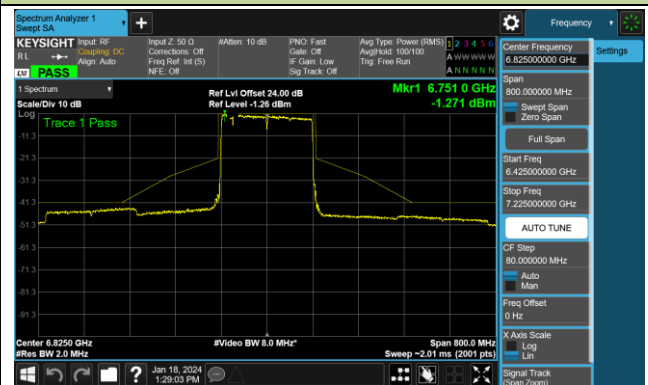

Channel 79 (6345MHz)

Channel 111 (6505MHz)

Channel 143 (6665MHz)

Channel 175 (6825MHz)

Channel 207 (6985MHz)

802.11be-EHT20 - Ant 1 (Nss = 1)

Channel 01 (5955MHz)

Channel 45 (6175MHz)

Channel 93 (6415MHz)

Channel 97 (6435MHz)

Channel 105 (6475MHz)

Channel 113 (6515MHz)

Channel 117 (6535MHz)

Channel 149 (6695MHz)

802.11be-EHT20 - Ant 1 (Nss = 1)

Channel 181 (6855MHz)