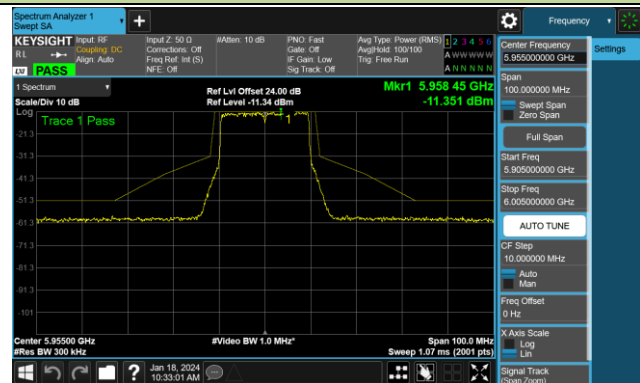

802.11ax-HE20 - Ant 1 (Nss = 1)

Channel 01 (5955MHz)