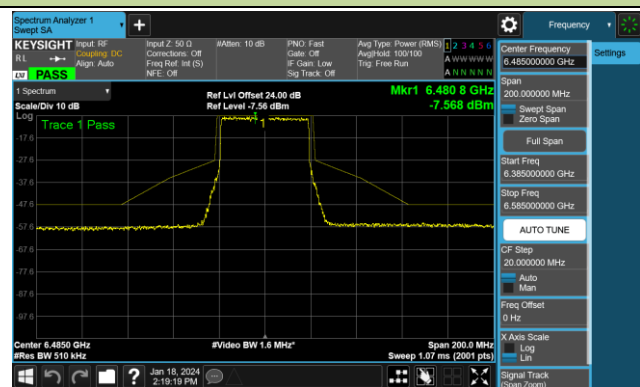

Channel 185 (6875MHz)

Channel 189 (6895MHz)

Channel 213 (7015MHz)

Channel 229 (7095MHz)

802.11be-EHT40 - Ant 1 (Nss = 1)

Channel 03 (5965MHz)

Channel 43 (6165MHz)

Channel 91 (6405MHz)

Channel 99 (6445MHz)

Channel 107 (6485MHz)

Channel 115 (6525MHz)

Channel 123 (6565MHz)

Channel 147 (6685MHz)