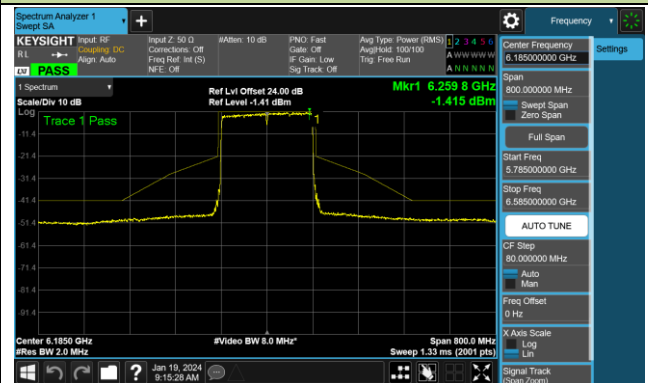

802.11be-EHT160 - Ant 0 (Nss = 1)

Channel 15 (6025MHz)

Channel 47 (6185MHz)

Channel 79 (6345MHz)

Channel 111 (6505MHz)

Channel 143 (6665MHz)

Channel 175 (6825MHz)

Channel 207 (6985MHz)

802.11be-EHT320 - Ant 0 (Nss = 1)

Channel 31 (6105MHz)

Channel 63 (6265MHz)

Channel 95 (6425MHz)

Channel 127 (6585MHz)

Channel 159 (6745MHz)

Channel 191 (6905MHz)

802.11ax-HE20 - Ant 1 (Nss = 1)