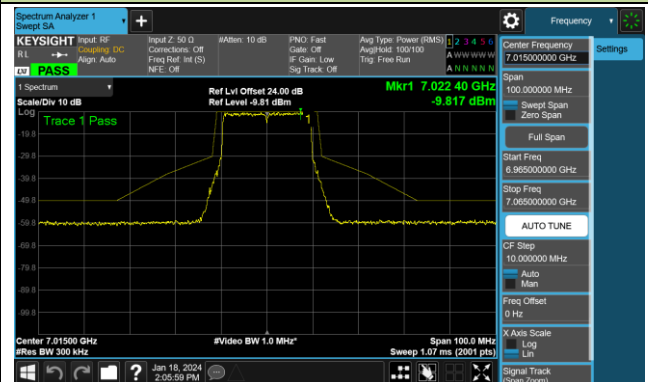

Channel 213 (7015MHz)