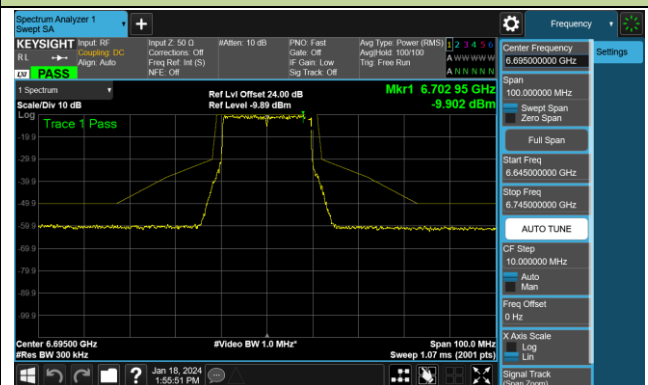

Channel 93 (6415MHz)

Channel 97 (6435MHz)

Channel 105 (6475MHz)

Channel 113 (6515MHz)

Channel 117 (6535MHz)

Channel 149 (6695MHz)

802.11be-EHT20 - Ant 1 (Nss = 1)

Channel 181 (6855MHz)