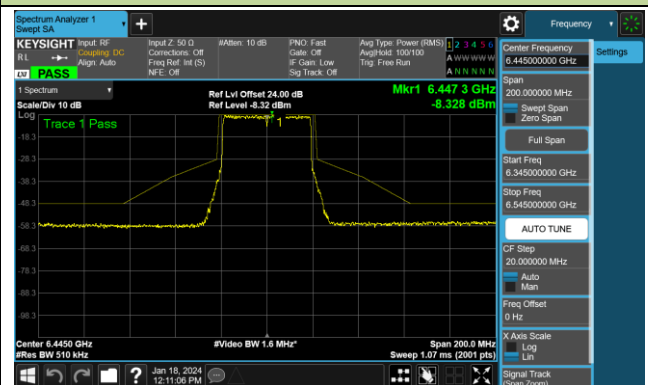

## 802.11ax-HE40 - Ant 1 (Nss = 1)

Channel 03 (5965MHz)

Channel 43 (6165MHz)

Channel 91 (6405MHz)

Channel 99 (6445MHz)

Channel 107 (6485MHz)

Channel 115 (6525MHz)

Channel 123 (6565MHz)