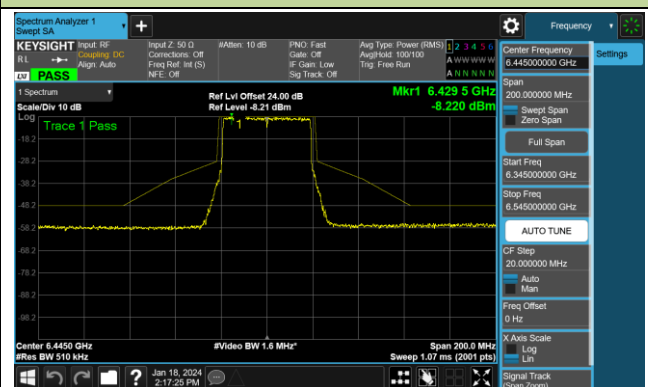

Channel 185 (6875MHz)

Channel 189 (6895MHz)

Channel 213 (7015MHz)

Channel 229 (7095MHz)

802.11be-EHT40 - Ant 1 (Nss = 1)

Channel 03 (5965MHz)

Channel 43 (6165MHz)

Channel 91 (6405MHz)

Channel 99 (6445MHz)

Channel 107 (6485MHz)

Channel 115 (6525MHz)

Channel 123 (6565MHz)

Channel 147 (6685MHz)