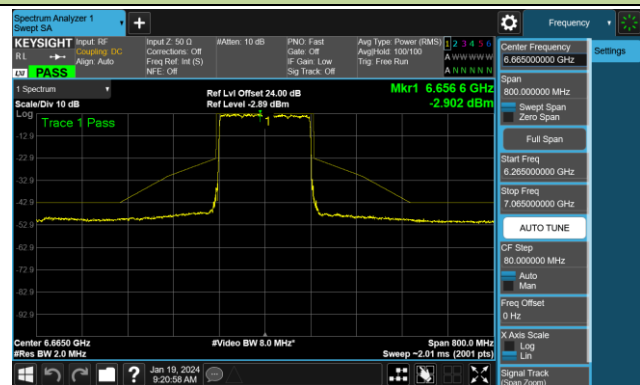

802.11be-EHT160 - Ant 0 (Nss = 1)

Channel 15 (6025MHz)

Channel 47 (6185MHz)

Channel 79 (6345MHz)

Channel 111 (6505MHz)

Channel 143 (6665MHz)

Channel 175 (6825MHz)

Channel 207 (6985MHz)

802.11be-EHT320 - Ant 0 (Nss = 1)

Channel 31 (6105MHz)

Channel 63 (6265MHz)

Channel 95 (6425MHz)

Channel 127 (6585MHz)

Channel 159 (6745MHz)

Channel 191 (6905MHz)

802.11ax-HE20 - Ant 1 (Nss = 1)