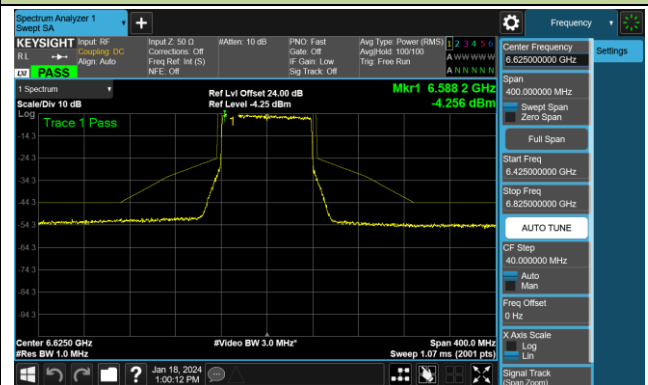

## 802.11ax-HE80 - Ant 1 (Nss = 1)

Channel 07 (5985MHz)

Channel 39 (6145MHz)

Channel 87 (6385MHz)

Channel 103 (6465MHz)

Channel 119 (6545MHz)

Channel 135 (6625MHz)

Channel 151 (6705MHz)