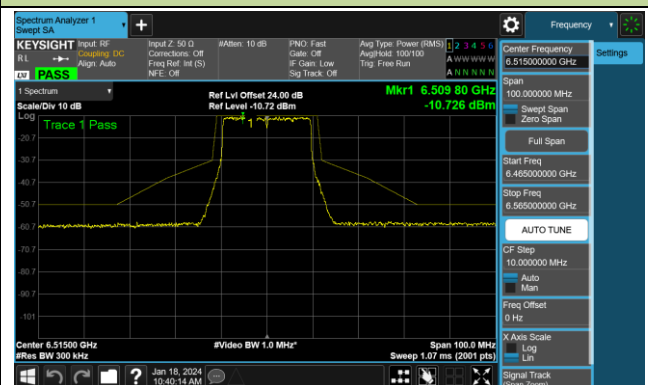

Channel 01 (5955MHz)

Channel 45 (6175MHz)

Channel 93 (6415MHz)

Channel 97 (6435MHz)

Channel 105 (6475MHz)

Channel 113 (6515MHz)

Channel 117 (6535MHz)

Channel 149 (6695MHz)

## 802.11ax-HE20 - Ant 1 (Nss = 1)

Channel 181 (6855MHz)

Channel 185 (6875MHz)

Channel 189 (6895MHz)

Channel 213 (7015MHz)

Channel 229 (7095MHz)