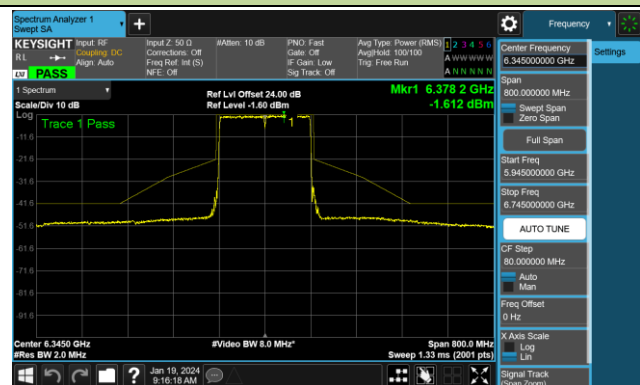

802.11be-EHT160 - Ant 0 (Nss = 1)

Channel 15 (6025MHz)

Channel 47 (6185MHz)

Channel 79 (6345MHz)

Channel 111 (6505MHz)

Channel 143 (6665MHz)

Channel 175 (6825MHz)

Channel 207 (6985MHz)

802.11be-EHT320 - Ant 0 (Nss = 1)

Channel 31 (6105MHz)

Channel 63 (6265MHz)

Channel 95 (6425MHz)

Channel 127 (6585MHz)

Channel 159 (6745MHz)

Channel 191 (6905MHz)

802.11ax-HE20 - Ant 1 (Nss = 1)