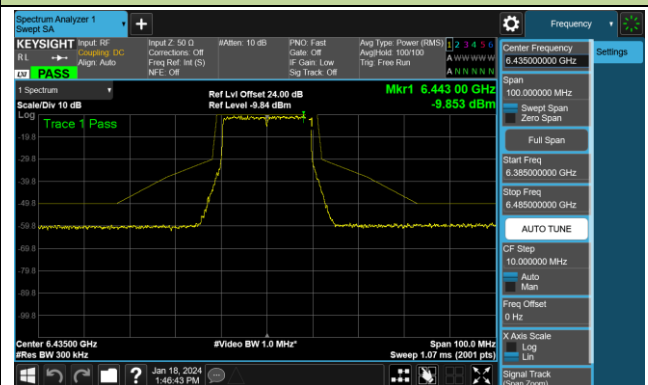

Channel 97 (6435MHz)