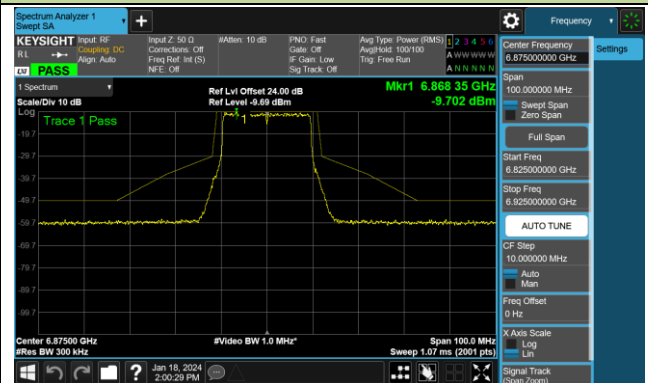

Channel 185 (6875MHz)