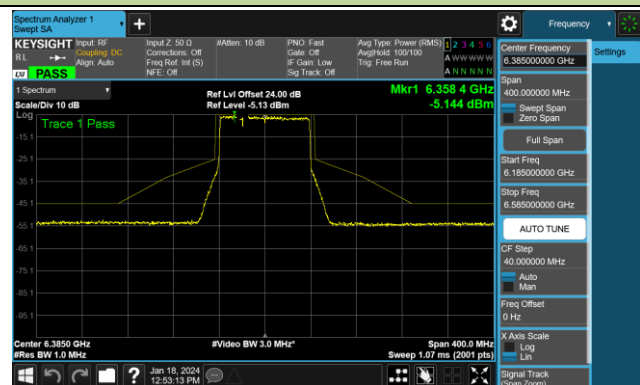

## 802.11ax-HE80 - Ant 1 (Nss = 1)

Channel 07 (5985MHz)

Channel 39 (6145MHz)

Channel 87 (6385MHz)

Channel 103 (6465MHz)

Channel 119 (6545MHz)

Channel 135 (6625MHz)

Channel 151 (6705MHz)

Channel 167 (6785MHz)

802.11ax-HE80 - Ant 1 (Nss = 1)

Channel 183 (6865MHz)

Channel 199 (6945MHz)

Channel 215 (7025MHz)

802.11ax-HE160 - Ant 1 (Nss = 1)

Channel 15 (6025MHz)

Channel 47 (6185MHz)