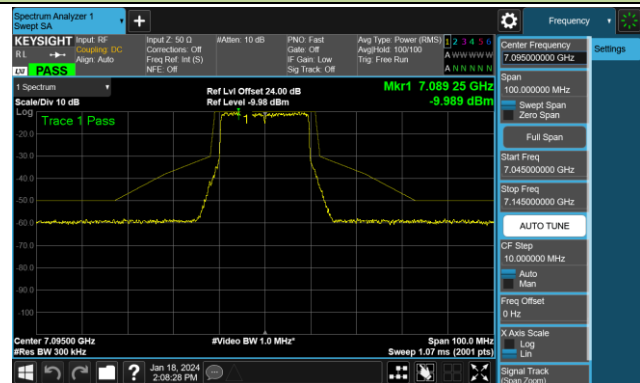

Channel 185 (6875MHz)

Channel 189 (6895MHz)

Channel 213 (7015MHz)

Channel 229 (7095MHz)

802.11be-EHT40 - Ant 1 (Nss = 1)

Channel 03 (5965MHz)

Channel 43 (6165MHz)

Channel 91 (6405MHz)

Channel 99 (6445MHz)

Channel 107 (6485MHz)

Channel 115 (6525MHz)

Channel 123 (6565MHz)

Channel 147 (6685MHz)