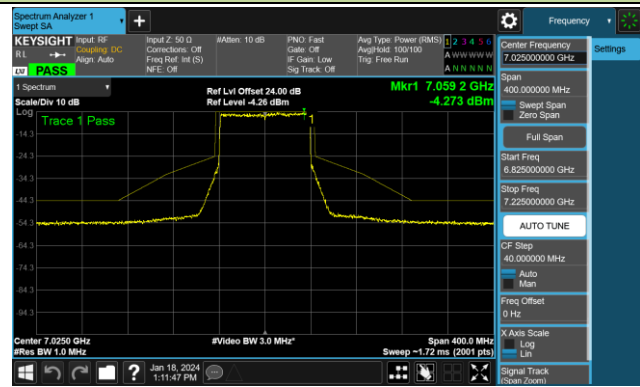

Channel 167 (6785MHz)

802.11ax-HE80 - Ant 1 (Nss = 1)

Channel 183 (6865MHz)

Channel 199 (6945MHz)

Channel 215 (7025MHz)

802.11ax-HE160 - Ant 1 (Nss = 1)

Channel 15 (6025MHz)

Channel 47 (6185MHz)