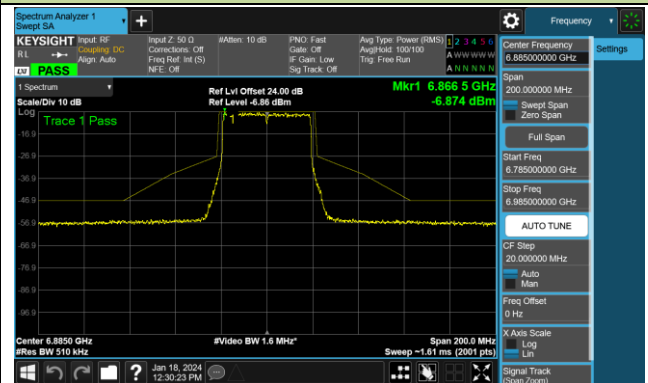

Channel 147 (6685MHz)

802.11ax-HE40 - Ant 1 (Nss = 1)

Channel 179 (6845MHz)

Channel 187 (6885MHz)

Channel 195 (6925MHz)

Channel 211 (7005MHz)

Channel 227 (7085MHz)