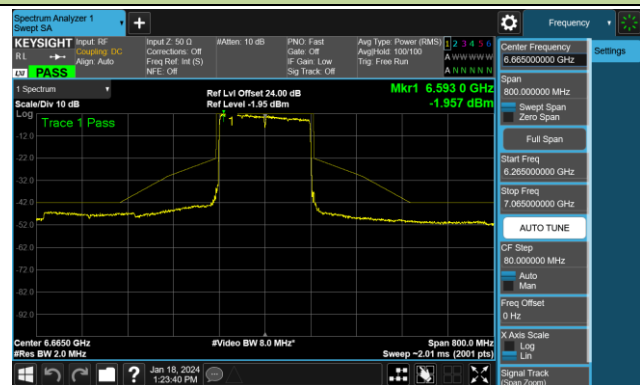

Channel 167 (6785MHz)

802.11ax-HE80 - Ant 1 (Nss = 1)

Channel 183 (6865MHz)

Channel 199 (6945MHz)

Channel 215 (7025MHz)

802.11ax-HE160 - Ant 1 (Nss = 1)

Channel 15 (6025MHz)

Channel 47 (6185MHz)

Channel 79 (6345MHz)

Channel 111 (6505MHz)

Channel 143 (6665MHz)

Channel 175 (6825MHz)

Channel 207 (6985MHz)

802.11be-EHT20 - Ant 1 (Nss = 1)

Channel 01 (5955MHz)

Channel 45 (6175MHz)