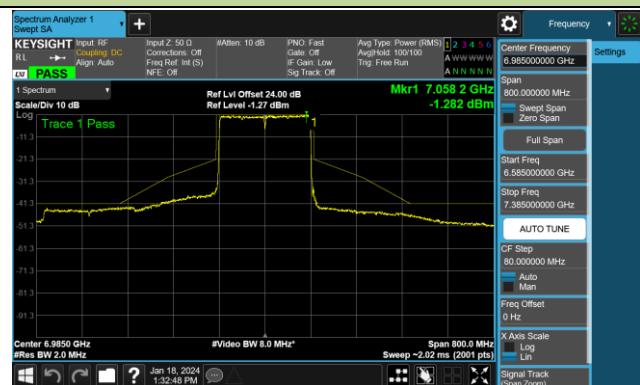

Channel 79 (6345MHz)

Channel 111 (6505MHz)

Channel 143 (6665MHz)

Channel 175 (6825MHz)

Channel 207 (6985MHz)

802.11be-EHT20 - Ant 1 (Nss = 1)

Channel 01 (5955MHz)

Channel 45 (6175MHz)

Channel 93 (6415MHz)

Channel 97 (6435MHz)

Channel 105 (6475MHz)

Channel 113 (6515MHz)

Channel 117 (6535MHz)

Channel 149 (6695MHz)

802.11be-EHT20 - Ant 1 (Nss = 1)

Channel 181 (6855MHz)