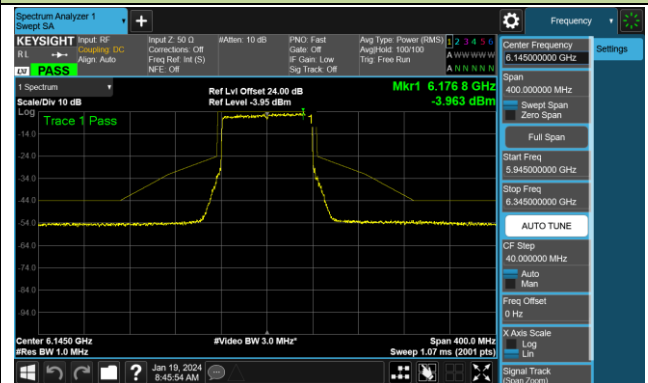

Channel 187 (6885MHz)

Channel 195 (6925MHz)

Channel 211 (7005MHz)

Channel 227 (7085MHz)

802.11be-EHT80 - Ant 0 (Nss = 1)

Channel 07 (5985MHz)

Channel 39 (6145MHz)

Channel 87 (6385MHz)