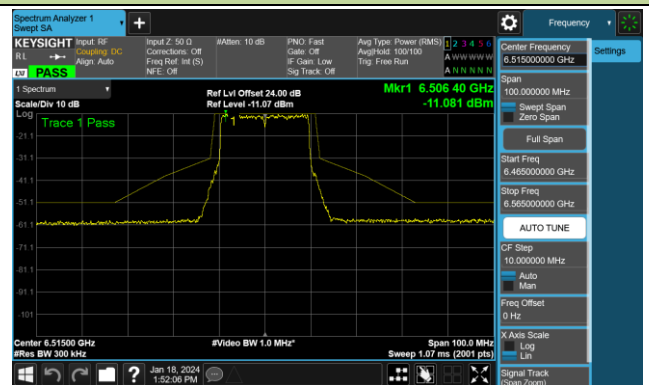

Channel 45 (6175MHz)

Channel 93 (6415MHz)

Channel 97 (6435MHz)

Channel 105 (6475MHz)

Channel 113 (6515MHz)

Channel 117 (6535MHz)

Channel 149 (6695MHz)

802.11be-EHT20 - Ant 0 (Nss = 1)