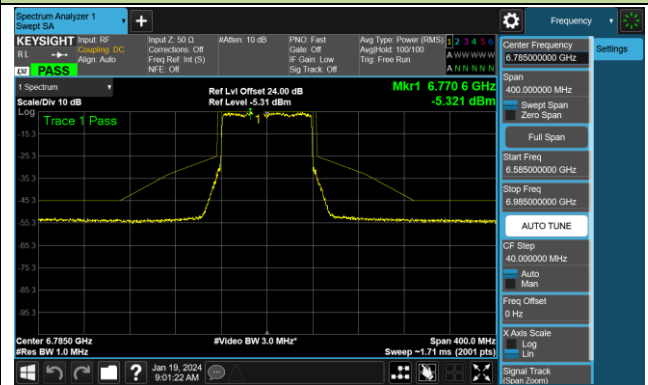

Channel 103 (6465MHz)

Channel 119 (6545MHz)

Channel 135 (6625MHz)

Channel 151 (6705MHz)

Channel 167 (6785MHz)

802.11be-EHT80 - Ant 0 (Nss = 1)

Channel 183 (6865MHz)

Channel 199 (6945MHz)

Channel 215 (7025MHz)