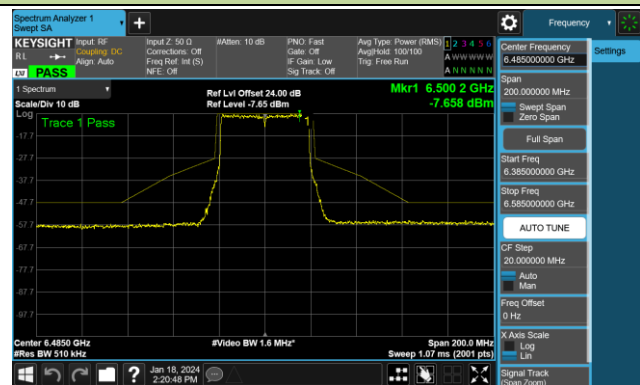

Channel 107 (6485MHz)