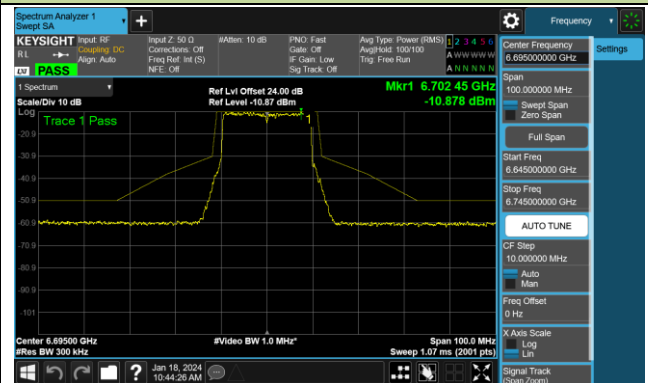

6.5.5. Test Result

Test Site	SR6	Test Engineer	Owen
Test Date	2024/1/18~2024/1/19		

802.11ax-HE20 - Ant 0 (Nss = 1)

Channel 117 (6535MHz)

Channel 149 (6695MHz)

Channel 181 (6855MHz)

Channel 185 (6875MHz)

Channel 189 (6895MHz)