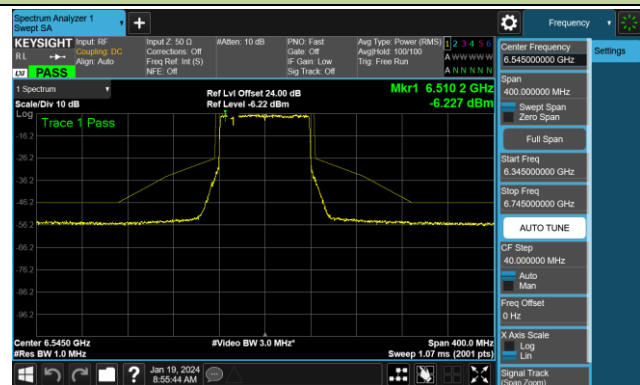

Channel 187 (6885MHz)

Channel 195 (6925MHz)

Channel 211 (7005MHz)

Channel 227 (7085MHz)

802.11be-EHT80 - Ant 0 (Nss = 1)

Channel 07 (5985MHz)

Channel 39 (6145MHz)

Channel 87 (6385MHz)

Channel 103 (6465MHz)

Channel 119 (6545MHz)

Channel 135 (6625MHz)

Channel 151 (6705MHz)

Channel 167 (6785MHz)

802.11be-EHT80 - Ant 0 (Nss = 1)

Channel 183 (6865MHz)

Channel 199 (6945MHz)