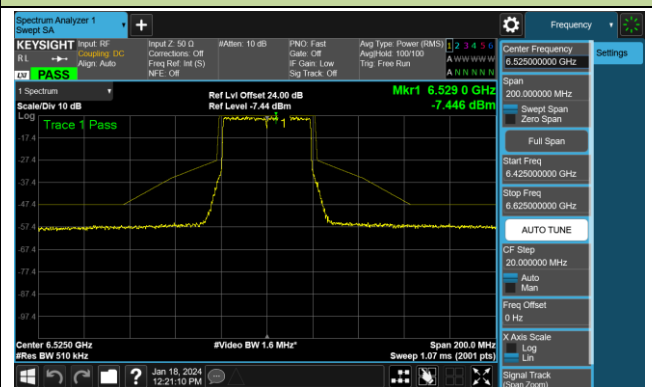

6.5.5. Test Result

Test Site	SR6	Test Engineer	Owen
Test Date	2024/1/18~2024/1/19		

802.11ax-HE20 - Ant 0 (Nss = 1)

Channel 117 (6535MHz)

Channel 149 (6695MHz)

Channel 181 (6855MHz)

Channel 185 (6875MHz)

Channel 189 (6895MHz)

Channel 213 (7015MHz)

Channel 229 (7095MHz)

802.11ax-HE40 - Ant 0 (Nss = 1)

Channel 03 (5965MHz)

Channel 43 (6165MHz)

Channel 91 (6405MHz)

Channel 99 (6445MHz)

Channel 107 (6485MHz)

Channel 115 (6525MHz)

Channel 123 (6565MHz)

Channel 147 (6685MHz)

802.11ax-HE40 - Ant 0 (Nss = 1)

Channel 179 (6845MHz)

Channel 187 (6885MHz)

Channel 195 (6925MHz)

Channel 211 (7005MHz)