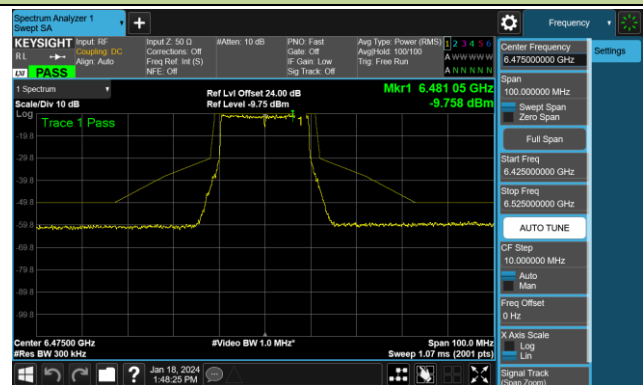

Channel 45 (6175MHz)

Channel 93 (6415MHz)

Channel 97 (6435MHz)

Channel 105 (6475MHz)

Channel 113 (6515MHz)

Channel 117 (6535MHz)

Channel 149 (6695MHz)

802.11be-EHT20 - Ant 0 (Nss = 1)