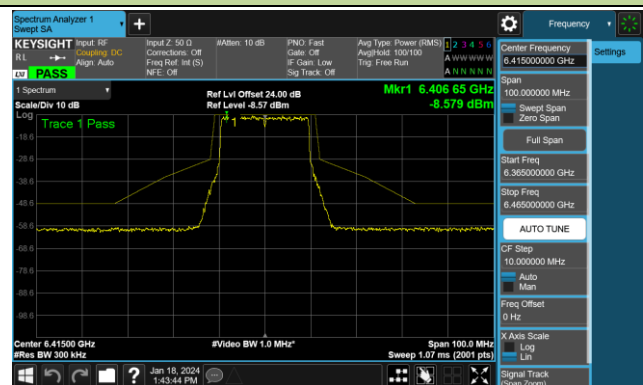

Channel 93 (6415MHz)