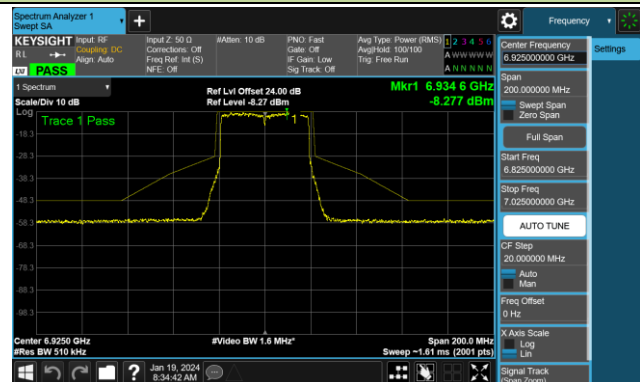

Channel 91 (6405MHz)

Channel 99 (6445MHz)

Channel 107 (6485MHz)

Channel 115 (6525MHz)

Channel 123 (6565MHz)

Channel 147 (6685MHz)

802.11be-EHT40 - Ant 0 (Nss = 1)

Channel 179 (6845MHz)

Channel 187 (6885MHz)

Channel 195 (6925MHz)

Channel 211 (7005MHz)

Channel 227 (7085MHz)

802.11be-EHT80 - Ant 0 (Nss = 1)

Channel 07 (5985MHz)

Channel 39 (6145MHz)

Channel 87 (6385MHz)