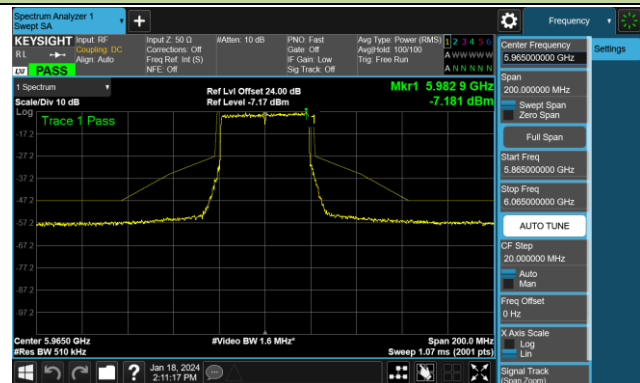

Channel 181 (6855MHz)

Channel 185 (6875MHz)

Channel 189 (6895MHz)

Channel 213 (7015MHz)

Channel 229 (7095MHz)

802.11be-EHT40 - Ant 0 (Nss = 1)

Channel 03 (5965MHz)

Channel 43 (6165MHz)