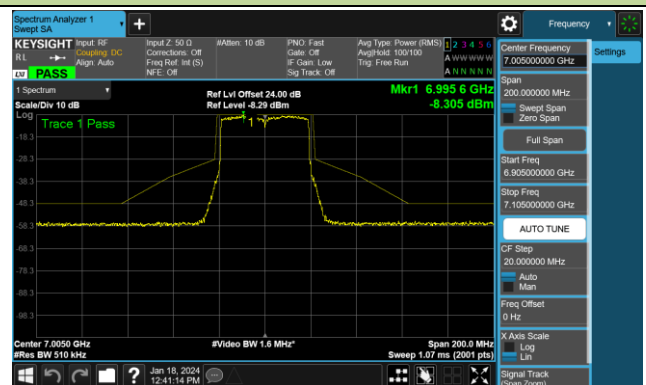

Channel 115 (6525MHz)

Channel 123 (6565MHz)

Channel 147 (6685MHz)

802.11ax-HE40 - Ant 0 (Nss = 1)

Channel 179 (6845MHz)

Channel 187 (6885MHz)

Channel 195 (6925MHz)

Channel 211 (7005MHz)

Channel 227 (7085MHz)

802.11ax-HE80 - Ant 0 (Nss = 1)

Channel 07 (5985MHz)

Channel 39 (6145MHz)

Channel 87 (6385MHz)

Channel 103 (6465MHz)

Channel 119 (6545MHz)

Channel 135 (6625MHz)