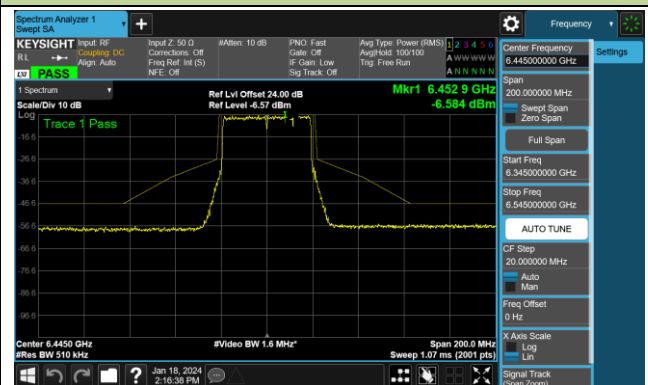

Channel 99 (6445MHz)