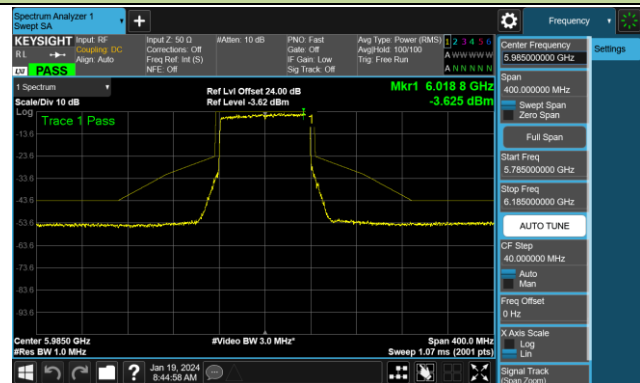

Channel 187 (6885MHz)

Channel 195 (6925MHz)

Channel 211 (7005MHz)

Channel 227 (7085MHz)

802.11be-EHT80 - Ant 0 (Nss = 1)

Channel 07 (5985MHz)

Channel 39 (6145MHz)

Channel 87 (6385MHz)