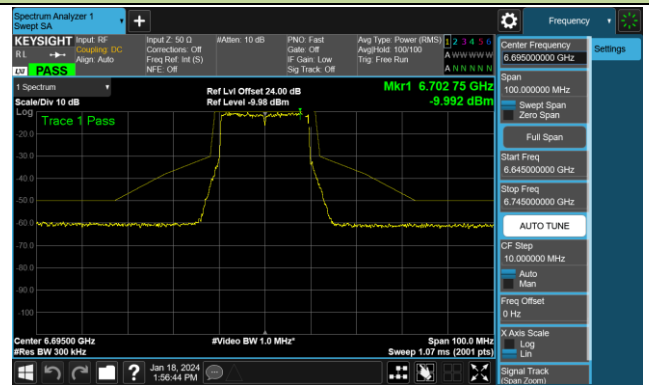

Channel 45 (6175MHz)

Channel 93 (6415MHz)

Channel 97 (6435MHz)

Channel 105 (6475MHz)

Channel 113 (6515MHz)

Channel 117 (6535MHz)

Channel 149 (6695MHz)

802.11be-EHT20 - Ant 0 (Nss = 1)