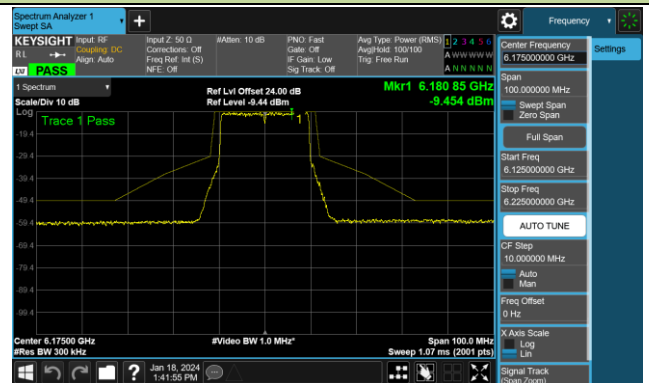

Channel 47 (6185MHz)

Channel 79 (6345MHz)

Channel 111 (6505MHz)

Channel 143 (6665MHz)

Channel 175 (6825MHz)

Channel 207 (6985MHz)

802.11be-EHT20 - Ant 0 (Nss = 1)

Channel 01 (5955MHz)

Channel 45 (6175MHz)

Channel 93 (6415MHz)

Channel 97 (6435MHz)

Channel 105 (6475MHz)

Channel 113 (6515MHz)

Channel 117 (6535MHz)

Channel 149 (6695MHz)

802.11be-EHT20 - Ant 0 (Nss = 1)