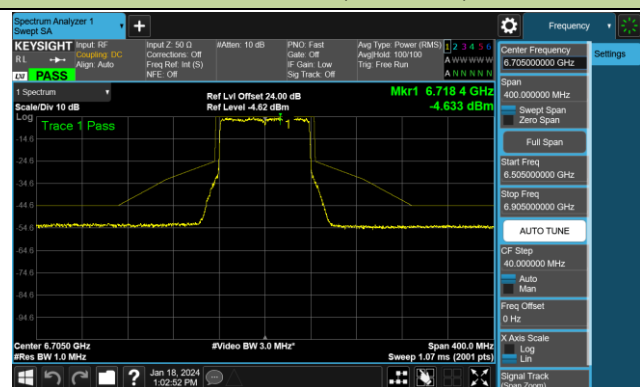

Channel 227 (7085MHz)

802.11ax-HE80 - Ant 0 (Nss = 1)

Channel 07 (5985MHz)

Channel 39 (6145MHz)

Channel 87 (6385MHz)

Channel 103 (6465MHz)

Channel 119 (6545MHz)

Channel 135 (6625MHz)

Channel 151 (6705MHz)

Channel 167 (6785MHz)

802.11ax-HE80 - Ant 0 (Nss = 1)

Channel 183 (6865MHz)

Channel 199 (6945MHz)

Channel 215 (7025MHz)

802.11ax-HE160 - Ant 0 (Nss = 1)

Channel 15 (6025MHz)