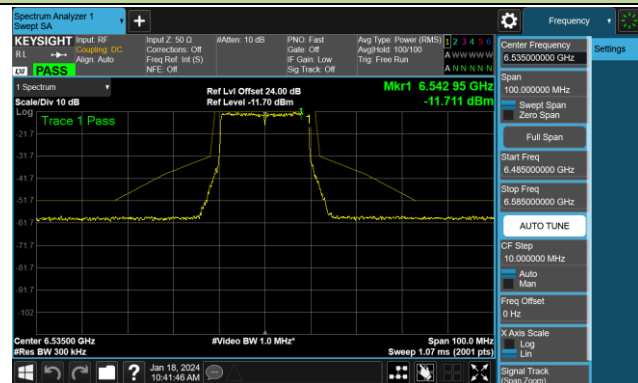

6.5.5. Test Result

Test Site	SR6	Test Engineer	Owen
Test Date	2024/1/18~2024/1/19		

802.11ax-HE20 - Ant 0 (Nss = 1)

Channel 117 (6535MHz)

Channel 149 (6695MHz)

Channel 181 (6855MHz)

Channel 185 (6875MHz)

Channel 189 (6895MHz)

Channel 213 (7015MHz)

Channel 229 (7095MHz)

802.11ax-HE40 - Ant 0 (Nss = 1)

Channel 03 (5965MHz)

Channel 43 (6165MHz)

Channel 91 (6405MHz)

Channel 99 (6445MHz)

Channel 107 (6485MHz)