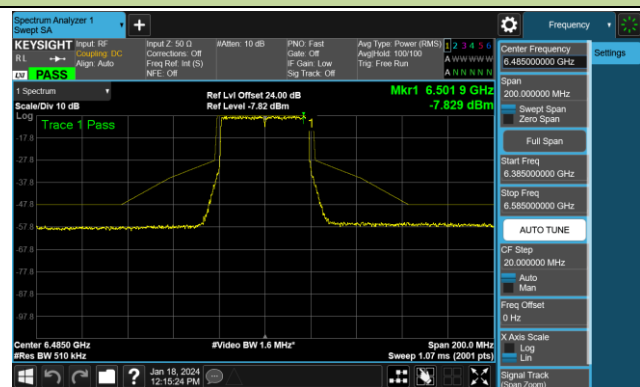

6.5.5. Test Result

Test Site	SR6	Test Engineer	Owen
Test Date	2024/1/18~2024/1/19		

802.11ax-HE20 - Ant 0 (Nss = 1)

Channel 117 (6535MHz)

Channel 149 (6695MHz)

Channel 181 (6855MHz)

Channel 185 (6875MHz)

Channel 189 (6895MHz)

Channel 213 (7015MHz)

Channel 229 (7095MHz)

802.11ax-HE40 - Ant 0 (Nss = 1)

Channel 03 (5965MHz)

Channel 43 (6165MHz)

Channel 91 (6405MHz)

Channel 99 (6445MHz)

Channel 107 (6485MHz)