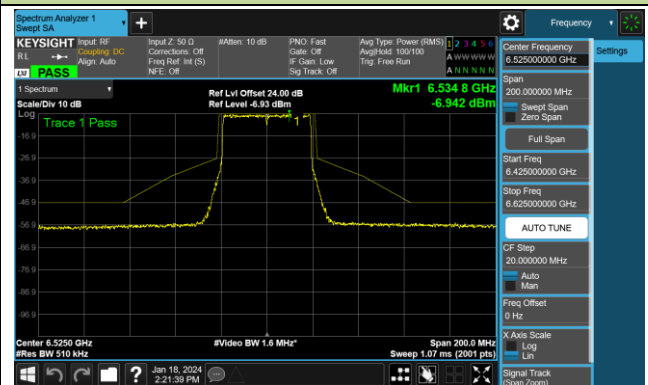

Channel 91 (6405MHz)

Channel 99 (6445MHz)

Channel 107 (6485MHz)

Channel 115 (6525MHz)

Channel 123 (6565MHz)

Channel 147 (6685MHz)

802.11be-EHT40 - Ant 0 (Nss = 1)

Channel 179 (6845MHz)