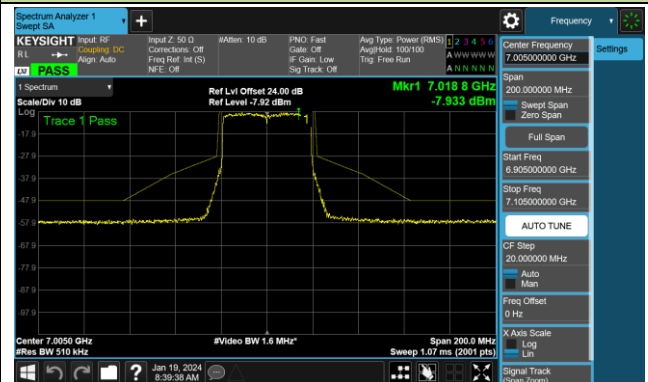

Channel 91 (6405MHz)

Channel 99 (6445MHz)

Channel 107 (6485MHz)

Channel 115 (6525MHz)

Channel 123 (6565MHz)

Channel 147 (6685MHz)

802.11be-EHT40 - Ant 0 (Nss = 1)

Channel 179 (6845MHz)

Channel 187 (6885MHz)

Channel 195 (6925MHz)

Channel 211 (7005MHz)

Channel 227 (7085MHz)

802.11be-EHT80 - Ant 0 (Nss = 1)

Channel 07 (5985MHz)

Channel 39 (6145MHz)

Channel 87 (6385MHz)