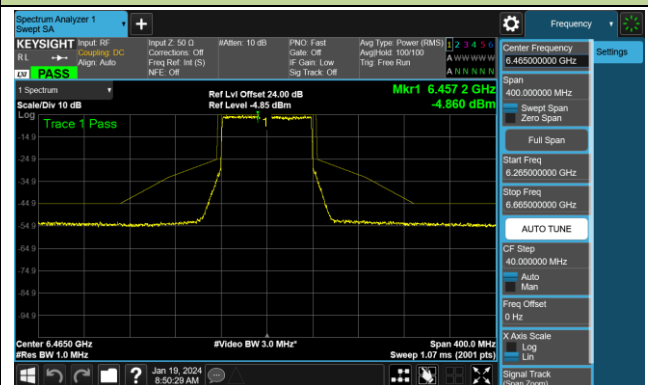

Channel 103 (6465MHz)