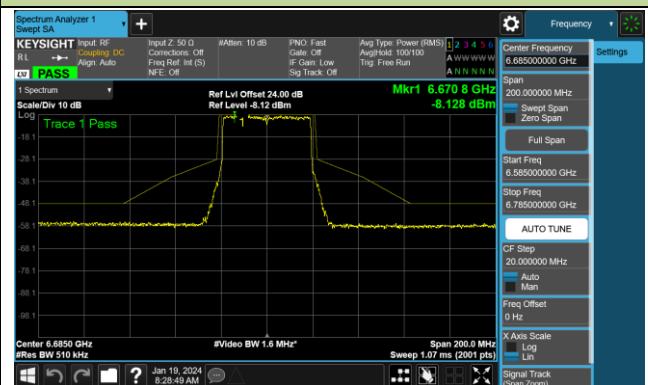

Channel 91 (6405MHz)

Channel 99 (6445MHz)

Channel 107 (6485MHz)

Channel 115 (6525MHz)

Channel 123 (6565MHz)

Channel 147 (6685MHz)

802.11be-EHT40 - Ant 0 (Nss = 1)

Channel 179 (6845MHz)