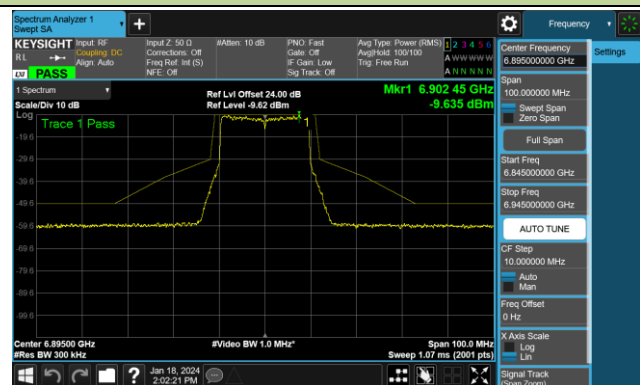

Channel 189 (6895MHz)