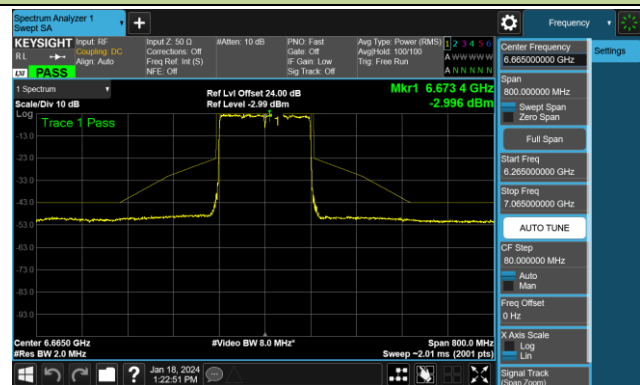

Channel 47 (6185MHz)

Channel 79 (6345MHz)

Channel 111 (6505MHz)

Channel 143 (6665MHz)

Channel 175 (6825MHz)

Channel 207 (6985MHz)

802.11be-EHT20 - Ant 0 (Nss = 1)

Channel 01 (5955MHz)

Channel 45 (6175MHz)

Channel 93 (6415MHz)

Channel 97 (6435MHz)

Channel 105 (6475MHz)

Channel 113 (6515MHz)

Channel 117 (6535MHz)

Channel 149 (6695MHz)

802.11be-EHT20 - Ant 0 (Nss = 1)