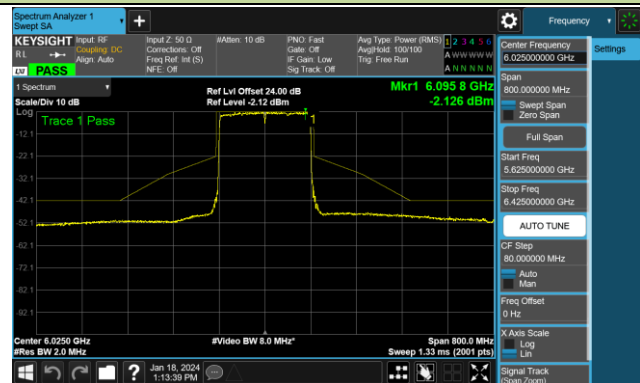

Channel 151 (6705MHz)

Channel 167 (6785MHz)

802.11ax-HE80 - Ant 0 (Nss = 1)

Channel 183 (6865MHz)

Channel 199 (6945MHz)

Channel 215 (7025MHz)

802.11ax-HE160 - Ant 0 (Nss = 1)

Channel 15 (6025MHz)