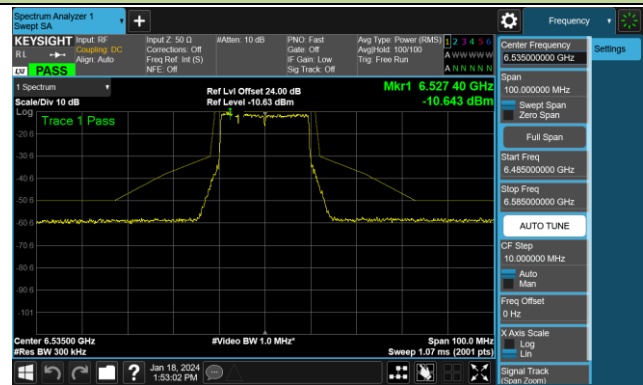

Channel 45 (6175MHz)

Channel 93 (6415MHz)

Channel 97 (6435MHz)

Channel 105 (6475MHz)

Channel 113 (6515MHz)

Channel 117 (6535MHz)

Channel 149 (6695MHz)

802.11be-EHT20 - Ant 0 (Nss = 1)