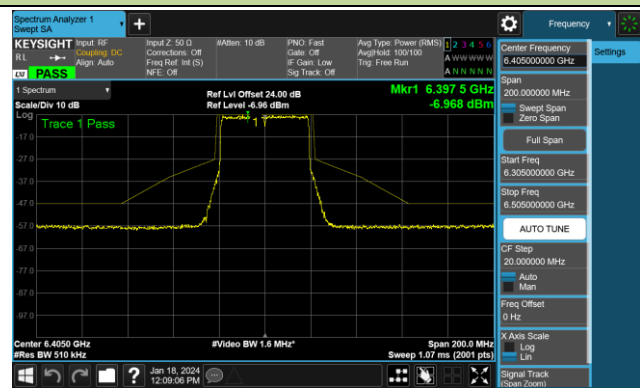

6.5.5. Test Result

Test Site	SR6	Test Engineer	Owen
Test Date	2024/1/18~2024/1/19		

802.11ax-HE20 - Ant 0 (Nss = 1)

Channel 117 (6535MHz)

Channel 149 (6695MHz)

Channel 181 (6855MHz)

Channel 185 (6875MHz)

Channel 189 (6895MHz)

Channel 213 (7015MHz)

Channel 229 (7095MHz)

802.11ax-HE40 - Ant 0 (Nss = 1)

Channel 03 (5965MHz)

Channel 43 (6165MHz)

Channel 91 (6405MHz)

Channel 99 (6445MHz)

Channel 107 (6485MHz)

Channel 115 (6525MHz)

Channel 123 (6565MHz)

Channel 147 (6685MHz)

802.11ax-HE40 - Ant 0 (Nss = 1)

Channel 179 (6845MHz)

Channel 187 (6885MHz)

Channel 195 (6925MHz)

Channel 211 (7005MHz)