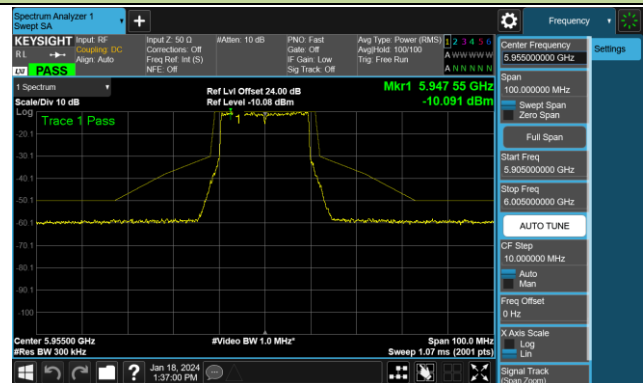

Channel 47 (6185MHz)

Channel 79 (6345MHz)

Channel 111 (6505MHz)

Channel 143 (6665MHz)

Channel 175 (6825MHz)

Channel 207 (6985MHz)

802.11be-EHT20 - Ant 0 (Nss = 1)

Channel 01 (5955MHz)