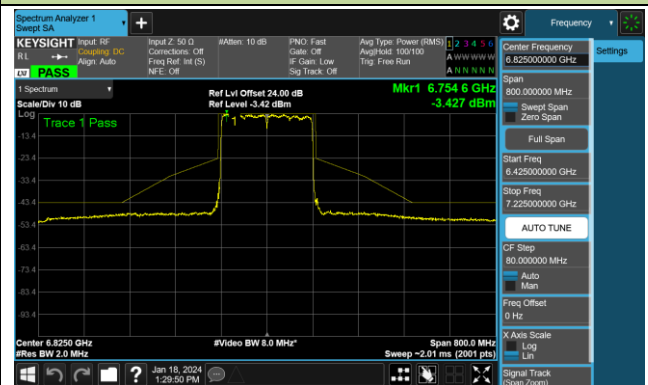

Channel 47 (6185MHz)

Channel 79 (6345MHz)

Channel 111 (6505MHz)

Channel 143 (6665MHz)

Channel 175 (6825MHz)

Channel 207 (6985MHz)

802.11be-EHT20 - Ant 0 (Nss = 1)

Channel 01 (5955MHz)