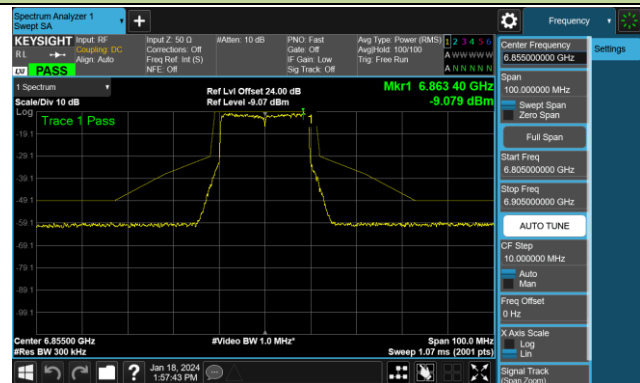

802.11be-EHT20 - Ant 0 (Nss = 1)

Channel 181 (6855MHz)