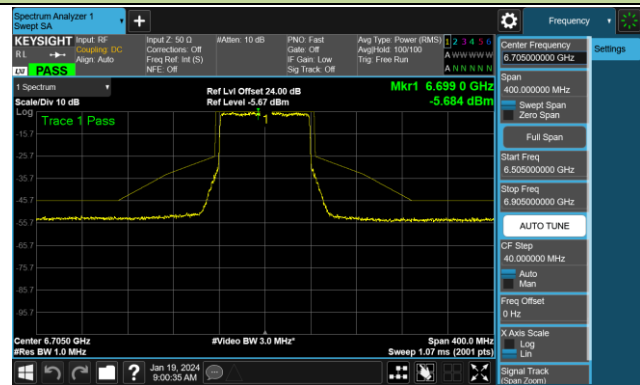

Channel 103 (6465MHz)

Channel 119 (6545MHz)

Channel 135 (6625MHz)

Channel 151 (6705MHz)

Channel 167 (6785MHz)

802.11be-EHT80 - Ant 0 (Nss = 1)

Channel 183 (6865MHz)

Channel 199 (6945MHz)

Channel 215 (7025MHz)