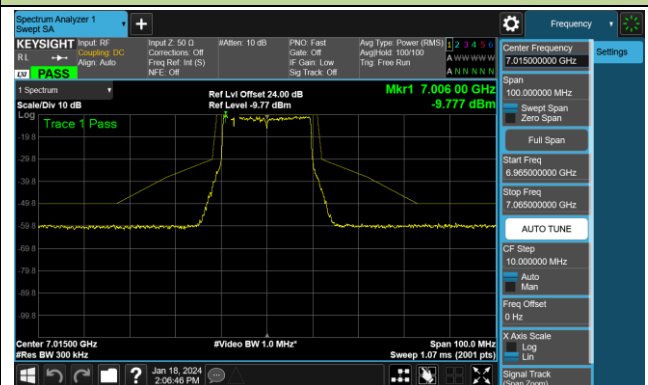

Channel 181 (6855MHz)

Channel 185 (6875MHz)

Channel 189 (6895MHz)

Channel 213 (7015MHz)

Channel 229 (7095MHz)

802.11be-EHT40 - Ant 0 (Nss = 1)

Channel 03 (5965MHz)

Channel 43 (6165MHz)