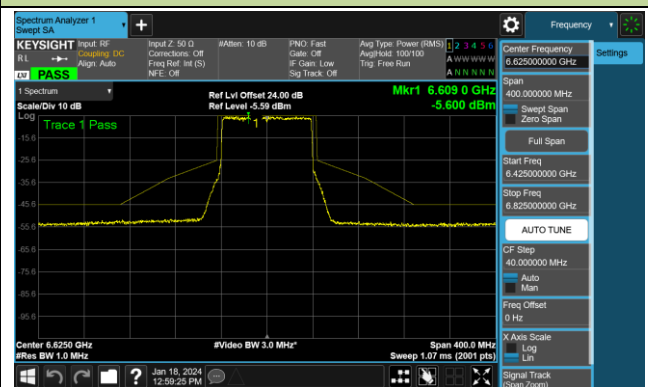

Channel 227 (7085MHz)

802.11ax-HE80 - Ant 0 (Nss = 1)

Channel 07 (5985MHz)

Channel 39 (6145MHz)

Channel 87 (6385MHz)

Channel 103 (6465MHz)

Channel 119 (6545MHz)

Channel 135 (6625MHz)

Channel 151 (6705MHz)

Channel 167 (6785MHz)

802.11ax-HE80 - Ant 0 (Nss = 1)

Channel 183 (6865MHz)

Channel 199 (6945MHz)

Channel 215 (7025MHz)

802.11ax-HE160 - Ant 0 (Nss = 1)

Channel 15 (6025MHz)