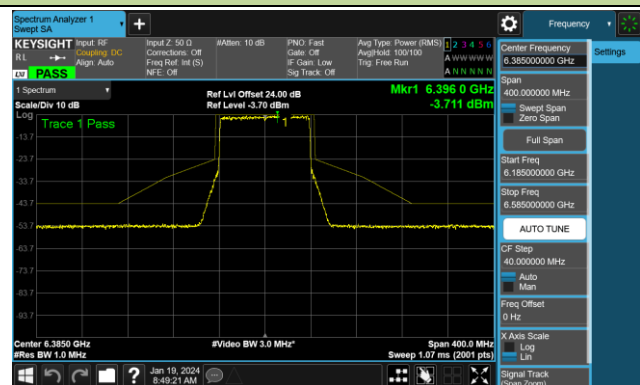

Channel 187 (6885MHz)

Channel 195 (6925MHz)

Channel 211 (7005MHz)

Channel 227 (7085MHz)

802.11be-EHT80 - Ant 0 (Nss = 1)

Channel 07 (5985MHz)

Channel 39 (6145MHz)

Channel 87 (6385MHz)