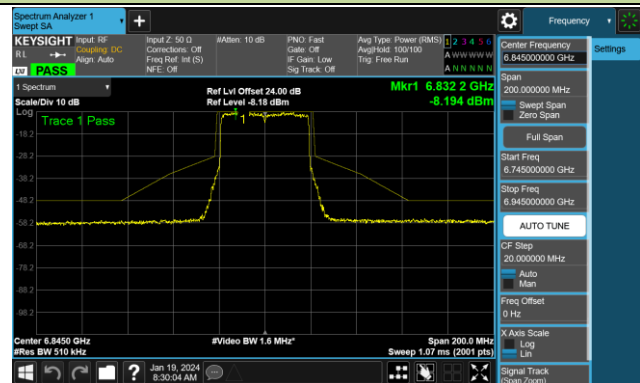

Channel 91 (6405MHz)

Channel 99 (6445MHz)

Channel 107 (6485MHz)

Channel 115 (6525MHz)

Channel 123 (6565MHz)

Channel 147 (6685MHz)

802.11be-EHT40 - Ant 0 (Nss = 1)

Channel 179 (6845MHz)

Channel 187 (6885MHz)

Channel 195 (6925MHz)

Channel 211 (7005MHz)

Channel 227 (7085MHz)

802.11be-EHT80 - Ant 0 (Nss = 1)

Channel 07 (5985MHz)

Channel 39 (6145MHz)

Channel 87 (6385MHz)