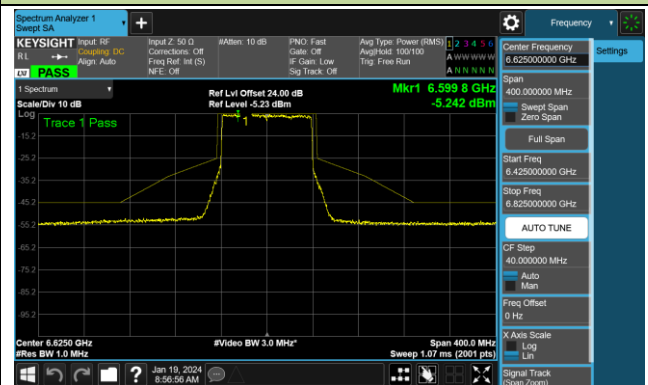

Channel 135 (6625MHz)