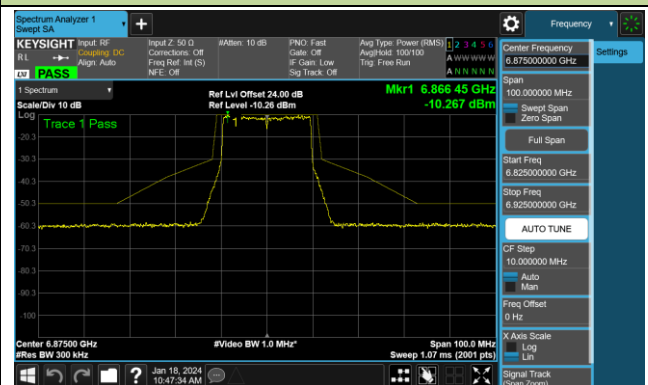

6.5.5. Test Result

Test Site	SR6	Test Engineer	Owen
Test Date	2024/1/18~2024/1/19		

802.11ax-HE20 - Ant 0 (Nss = 1)

Channel 117 (6535MHz)

Channel 149 (6695MHz)

Channel 181 (6855MHz)

Channel 185 (6875MHz)

Channel 189 (6895MHz)