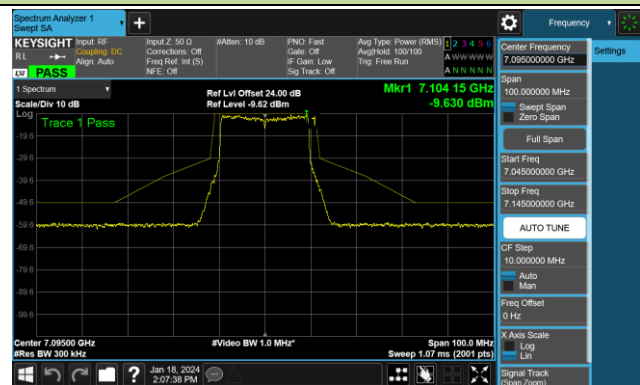

Channel 181 (6855MHz)

Channel 185 (6875MHz)

Channel 189 (6895MHz)

Channel 213 (7015MHz)

Channel 229 (7095MHz)

802.11be-EHT40 - Ant 0 (Nss = 1)

Channel 03 (5965MHz)

Channel 43 (6165MHz)

Channel 91 (6405MHz)

Channel 99 (6445MHz)

Channel 107 (6485MHz)

Channel 115 (6525MHz)

Channel 123 (6565MHz)

Channel 147 (6685MHz)

802.11be-EHT40 - Ant 0 (Nss = 1)

Channel 179 (6845MHz)