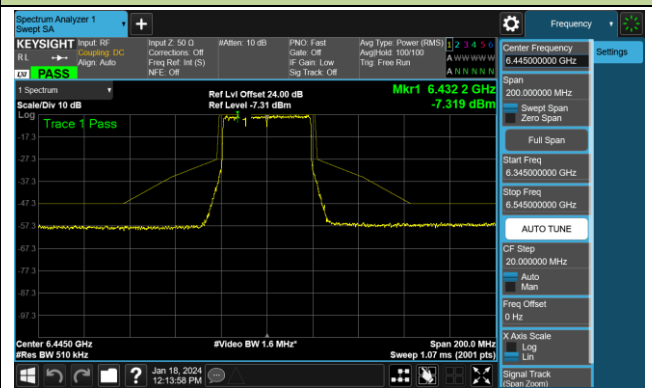

6.5.5. Test Result

Test Site	SR6	Test Engineer	Owen
Test Date	2024/1/18~2024/1/19		

802.11ax-HE20 - Ant 0 (Nss = 1)

Channel 117 (6535MHz)

Channel 149 (6695MHz)

Channel 181 (6855MHz)

Channel 185 (6875MHz)

Channel 189 (6895MHz)

Channel 213 (7015MHz)

Channel 229 (7095MHz)

802.11ax-HE40 - Ant 0 (Nss = 1)

Channel 03 (5965MHz)

Channel 43 (6165MHz)

Channel 91 (6405MHz)

Channel 99 (6445MHz)

Channel 107 (6485MHz)

Channel 115 (6525MHz)

Channel 123 (6565MHz)

Channel 147 (6685MHz)

802.11ax-HE40 - Ant 0 (Nss = 1)

Channel 179 (6845MHz)

Channel 187 (6885MHz)

Channel 195 (6925MHz)

Channel 211 (7005MHz)