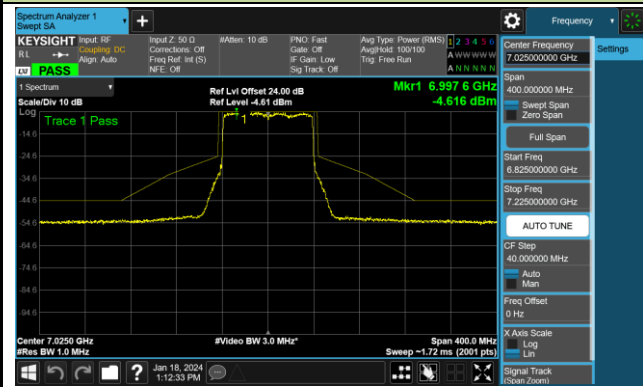

Channel 151 (6705MHz)

Channel 167 (6785MHz)

802.11ax-HE80 - Ant 0 (Nss = 1)

Channel 183 (6865MHz)

Channel 199 (6945MHz)

Channel 215 (7025MHz)

802.11ax-HE160 - Ant 0 (Nss = 1)

Channel 15 (6025MHz)