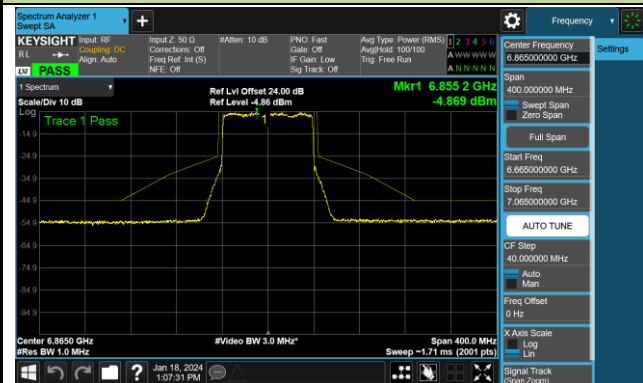

Channel 151 (6705MHz)

Channel 167 (6785MHz)

802.11ax-HE80 - Ant 0 (Nss = 1)

Channel 183 (6865MHz)

Channel 199 (6945MHz)

Channel 215 (7025MHz)

802.11ax-HE160 - Ant 0 (Nss = 1)

Channel 15 (6025MHz)