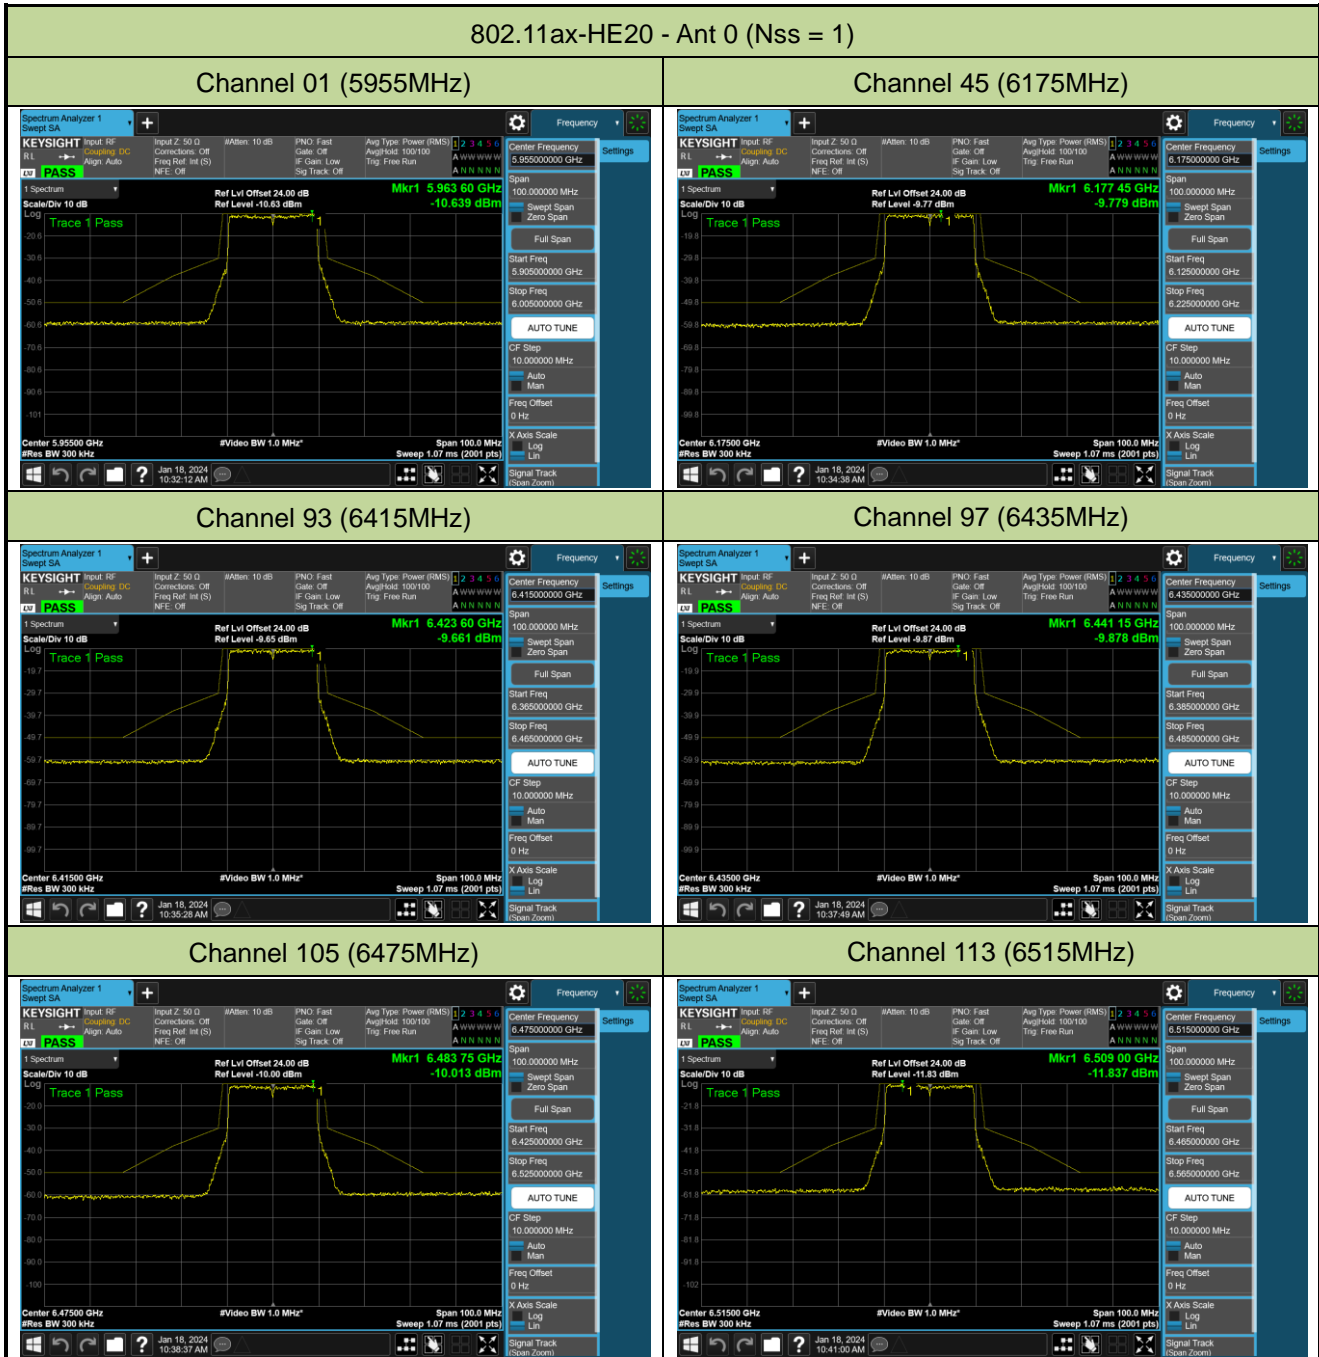

6.5.5. Test Result

Test Site	SR6	Test Engineer	Owen
Test Date	2024/1/18~2024/1/19		

802.11ax-HE20 - Ant 0 (Nss = 1)

Channel 117 (6535MHz)

Channel 149 (6695MHz)

Channel 181 (6855MHz)

Channel 185 (6875MHz)

Channel 189 (6895MHz)

Channel 213 (7015MHz)

Channel 229 (7095MHz)

802.11ax-HE40 - Ant 0 (Nss = 1)

Channel 03 (5965MHz)

Channel 43 (6165MHz)

Channel 91 (6405MHz)

Channel 99 (6445MHz)

Channel 107 (6485MHz)

Channel 115 (6525MHz)

Channel 123 (6565MHz)

Channel 147 (6685MHz)

802.11ax-HE40 - Ant 0 (Nss = 1)

Channel 179 (6845MHz)

Channel 187 (6885MHz)

Channel 195 (6925MHz)

Channel 211 (7005MHz)