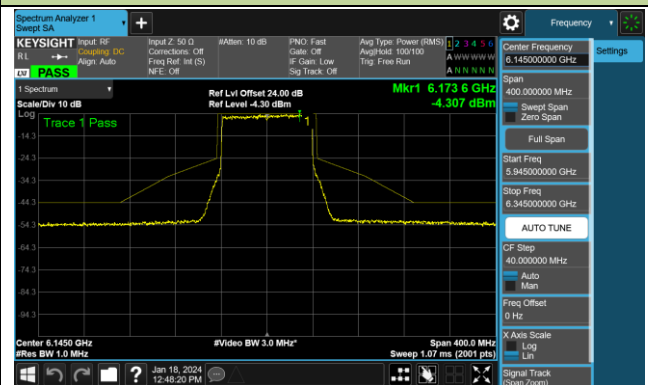

Channel 227 (7085MHz)

802.11ax-HE80 - Ant 0 (Nss = 1)

Channel 07 (5985MHz)

Channel 39 (6145MHz)

Channel 87 (6385MHz)

Channel 103 (6465MHz)

Channel 119 (6545MHz)

Channel 135 (6625MHz)

Channel 151 (6705MHz)

Channel 167 (6785MHz)

802.11ax-HE80 - Ant 0 (Nss = 1)

Channel 183 (6865MHz)

Channel 199 (6945MHz)

Channel 215 (7025MHz)

802.11ax-HE160 - Ant 0 (Nss = 1)

Channel 15 (6025MHz)