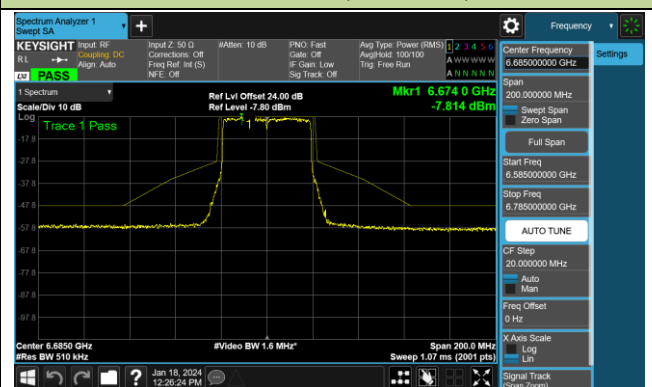

6.5.5. Test Result

Test Site	SR6	Test Engineer	Owen
Test Date	2024/1/18~2024/1/19		

802.11ax-HE20 - Ant 0 (Nss = 1)

Channel 117 (6535MHz)

Channel 149 (6695MHz)

Channel 181 (6855MHz)

Channel 185 (6875MHz)

Channel 189 (6895MHz)

Channel 213 (7015MHz)

Channel 229 (7095MHz)

802.11ax-HE40 - Ant 0 (Nss = 1)

Channel 03 (5965MHz)

Channel 43 (6165MHz)

Channel 91 (6405MHz)

Channel 99 (6445MHz)

Channel 107 (6485MHz)

Channel 115 (6525MHz)

Channel 123 (6565MHz)

Channel 147 (6685MHz)

802.11ax-HE40 - Ant 0 (Nss = 1)

Channel 179 (6845MHz)

Channel 187 (6885MHz)

Channel 195 (6925MHz)

Channel 211 (7005MHz)