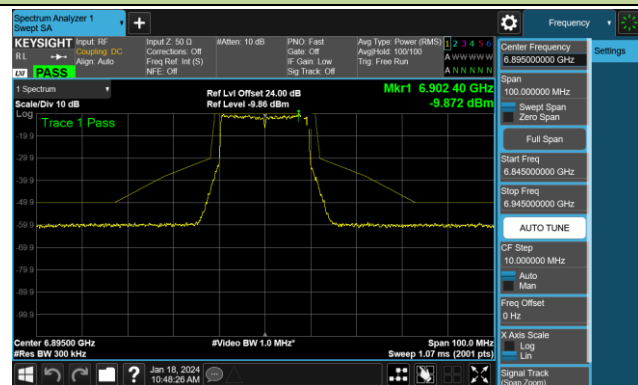

6.5.5. Test Result

Test Site	SR6	Test Engineer	Owen
Test Date	2024/1/18~2024/1/19		

802.11ax-HE20 - Ant 0 (Nss = 1)

Channel 117 (6535MHz)

Channel 149 (6695MHz)

Channel 181 (6855MHz)

Channel 185 (6875MHz)

Channel 189 (6895MHz)