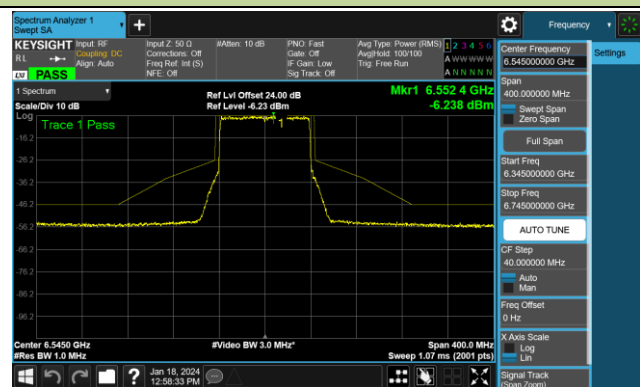

Channel 227 (7085MHz)

802.11ax-HE80 - Ant 0 (Nss = 1)

Channel 07 (5985MHz)

Channel 39 (6145MHz)

Channel 87 (6385MHz)

Channel 103 (6465MHz)

Channel 119 (6545MHz)

Channel 135 (6625MHz)

Channel 151 (6705MHz)

Channel 167 (6785MHz)

802.11ax-HE80 - Ant 0 (Nss = 1)

Channel 183 (6865MHz)

Channel 199 (6945MHz)

Channel 215 (7025MHz)

802.11ax-HE160 - Ant 0 (Nss = 1)

Channel 15 (6025MHz)