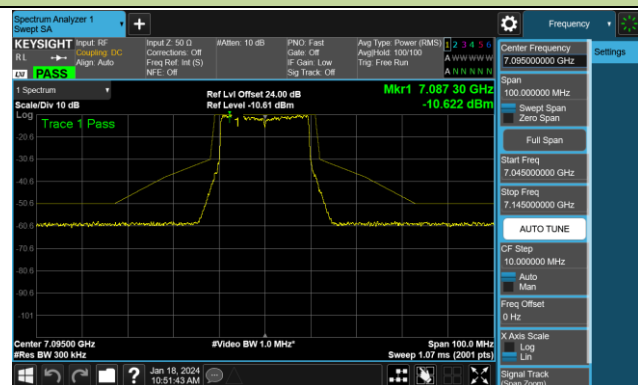

Channel 229 (7095MHz)