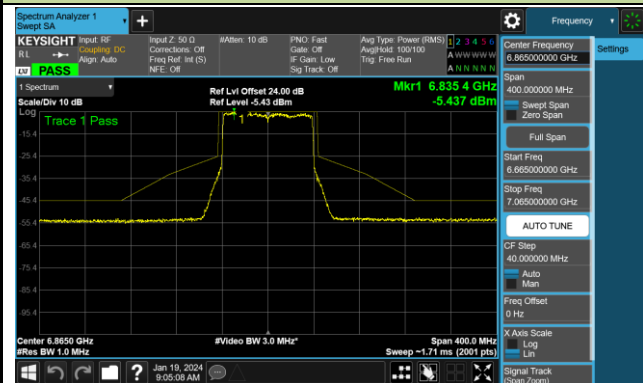

Channel 103 (6465MHz)

Channel 119 (6545MHz)

Channel 135 (6625MHz)

Channel 151 (6705MHz)

Channel 167 (6785MHz)

802.11be-EHT80 - Ant 0 (Nss = 1)

Channel 183 (6865MHz)

Channel 199 (6945MHz)

Channel 215 (7025MHz)