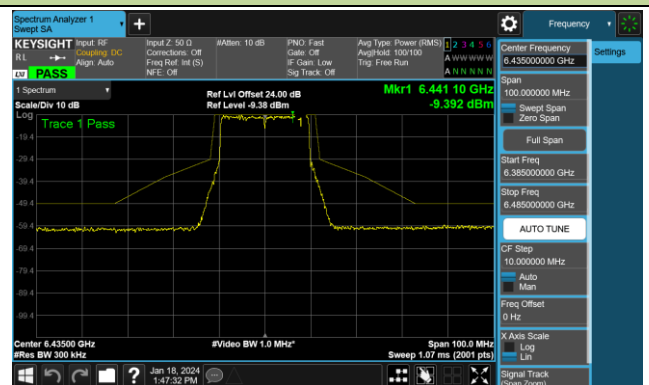

Channel 97 (6435MHz)