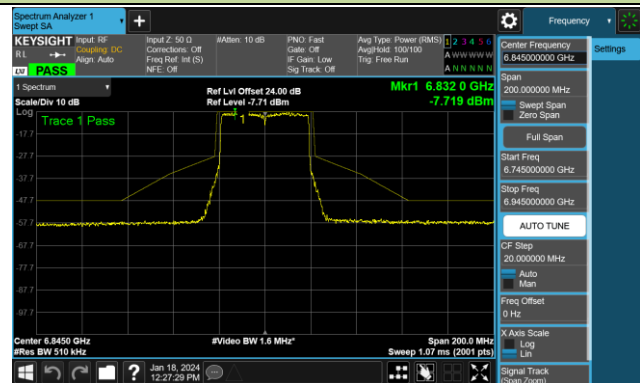

Channel 115 (6525MHz)

Channel 123 (6565MHz)

Channel 147 (6685MHz)

802.11ax-HE40 - Ant 0 (Nss = 1)

Channel 179 (6845MHz)

Channel 187 (6885MHz)

Channel 195 (6925MHz)

Channel 211 (7005MHz)

Channel 227 (7085MHz)

802.11ax-HE80 - Ant 0 (Nss = 1)

Channel 07 (5985MHz)

Channel 39 (6145MHz)

Channel 87 (6385MHz)

Channel 103 (6465MHz)

Channel 119 (6545MHz)

Channel 135 (6625MHz)