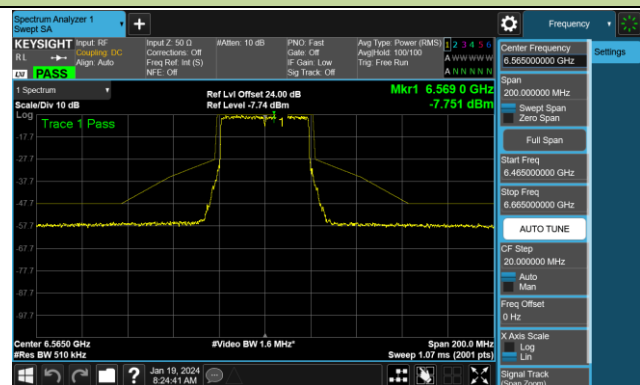

Channel 91 (6405MHz)

Channel 99 (6445MHz)

Channel 107 (6485MHz)

Channel 115 (6525MHz)

Channel 123 (6565MHz)

Channel 147 (6685MHz)

802.11be-EHT40 - Ant 0 (Nss = 1)

Channel 179 (6845MHz)

Channel 187 (6885MHz)

Channel 195 (6925MHz)

Channel 211 (7005MHz)

Channel 227 (7085MHz)

802.11be-EHT80 - Ant 0 (Nss = 1)

Channel 07 (5985MHz)

Channel 39 (6145MHz)

Channel 87 (6385MHz)