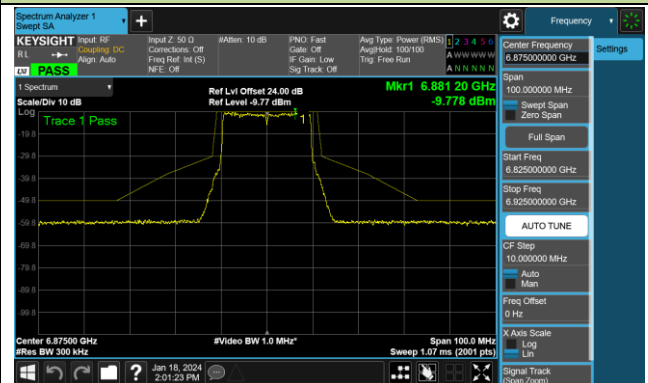

Channel 185 (6875MHz)