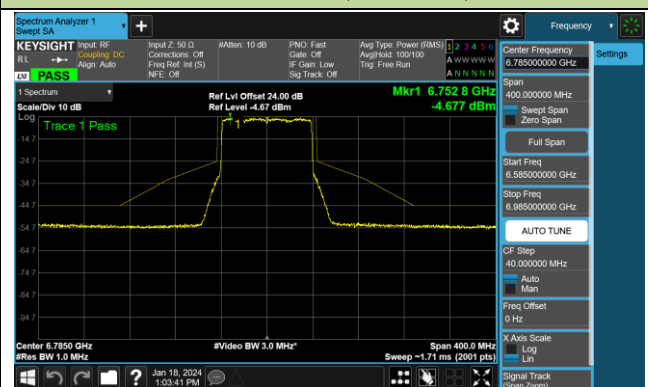

Channel 227 (7085MHz)

802.11ax-HE80 - Ant 0 (Nss = 1)

Channel 07 (5985MHz)

Channel 39 (6145MHz)

Channel 87 (6385MHz)

Channel 103 (6465MHz)

Channel 119 (6545MHz)

Channel 135 (6625MHz)

Channel 151 (6705MHz)

Channel 167 (6785MHz)

802.11ax-HE80 - Ant 0 (Nss = 1)

Channel 183 (6865MHz)

Channel 199 (6945MHz)

Channel 215 (7025MHz)

802.11ax-HE160 - Ant 0 (Nss = 1)

Channel 15 (6025MHz)