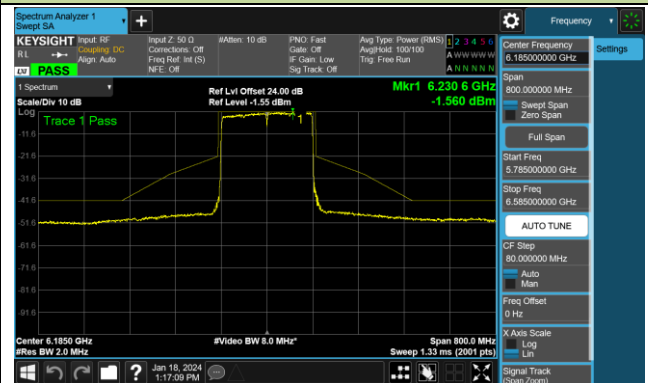

Channel 47 (6185MHz)