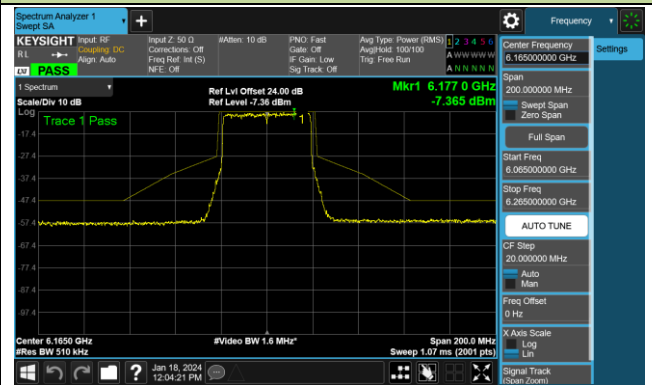

6.5.5. Test Result

Test Site	SR6	Test Engineer	Owen
Test Date	2024/1/18~2024/1/19		

802.11ax-HE20 - Ant 0 (Nss = 1)

Channel 117 (6535MHz)

Channel 149 (6695MHz)

Channel 181 (6855MHz)

Channel 185 (6875MHz)

Channel 189 (6895MHz)

Channel 213 (7015MHz)

Channel 229 (7095MHz)

802.11ax-HE40 - Ant 0 (Nss = 1)

Channel 03 (5965MHz)

Channel 43 (6165MHz)

Channel 91 (6405MHz)

Channel 99 (6445MHz)

Channel 107 (6485MHz)