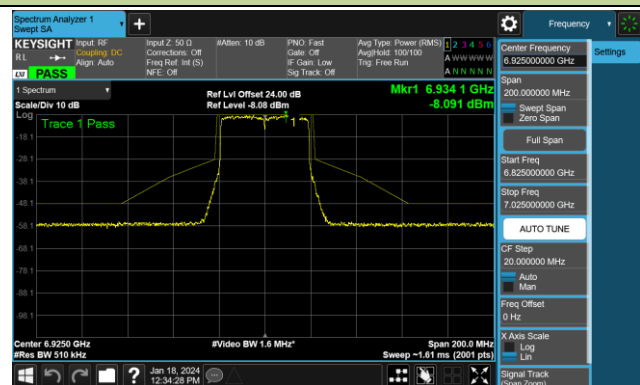

Channel 115 (6525MHz)

Channel 123 (6565MHz)

Channel 147 (6685MHz)

802.11ax-HE40 - Ant 0 (Nss = 1)

Channel 179 (6845MHz)

Channel 187 (6885MHz)

Channel 195 (6925MHz)

Channel 211 (7005MHz)

Channel 227 (7085MHz)

802.11ax-HE80 - Ant 0 (Nss = 1)

Channel 07 (5985MHz)

Channel 39 (6145MHz)

Channel 87 (6385MHz)

Channel 103 (6465MHz)

Channel 119 (6545MHz)

Channel 135 (6625MHz)