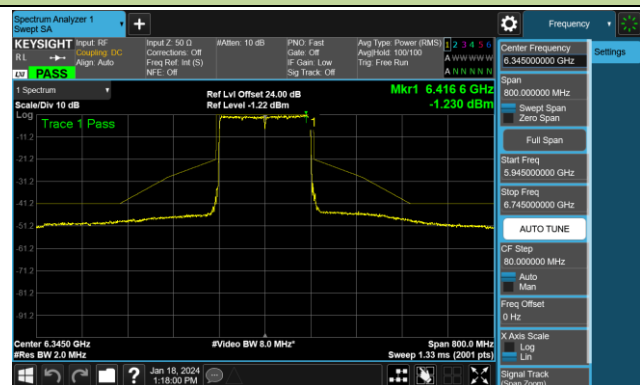

Channel 79 (6345MHz)