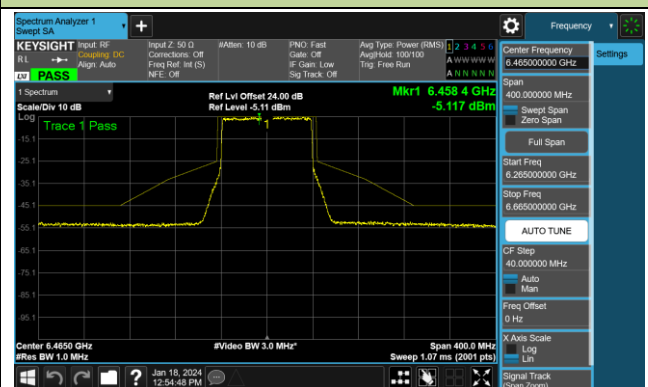

Channel 227 (7085MHz)

802.11ax-HE80 - Ant 0 (Nss = 1)

Channel 07 (5985MHz)

Channel 39 (6145MHz)

Channel 87 (6385MHz)

Channel 103 (6465MHz)

Channel 119 (6545MHz)

Channel 135 (6625MHz)

Channel 151 (6705MHz)

Channel 167 (6785MHz)

802.11ax-HE80 - Ant 0 (Nss = 1)

Channel 183 (6865MHz)

Channel 199 (6945MHz)

Channel 215 (7025MHz)

802.11ax-HE160 - Ant 0 (Nss = 1)

Channel 15 (6025MHz)