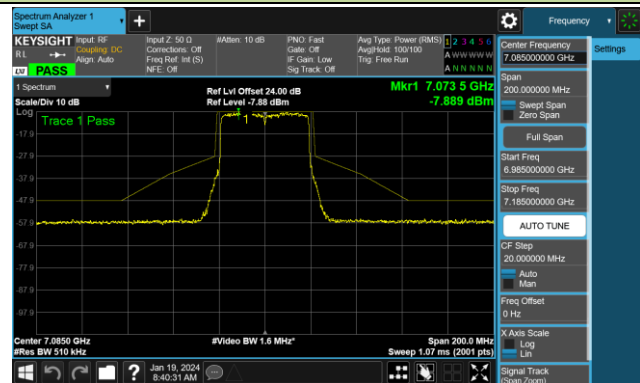

Channel 187 (6885MHz)

Channel 195 (6925MHz)

Channel 211 (7005MHz)

Channel 227 (7085MHz)

802.11be-EHT80 - Ant 0 (Nss = 1)

Channel 07 (5985MHz)

Channel 39 (6145MHz)

Channel 87 (6385MHz)