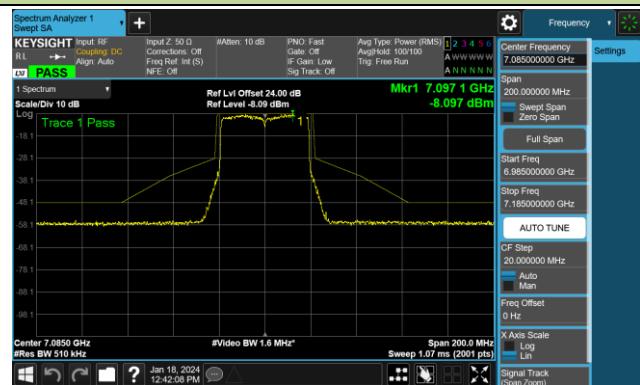

Channel 115 (6525MHz)

Channel 123 (6565MHz)

Channel 147 (6685MHz)

802.11ax-HE40 - Ant 0 (Nss = 1)

Channel 179 (6845MHz)

Channel 187 (6885MHz)

Channel 195 (6925MHz)

Channel 211 (7005MHz)

Channel 227 (7085MHz)

802.11ax-HE80 - Ant 0 (Nss = 1)

Channel 07 (5985MHz)

Channel 39 (6145MHz)

Channel 87 (6385MHz)

Channel 103 (6465MHz)

Channel 119 (6545MHz)

Channel 135 (6625MHz)