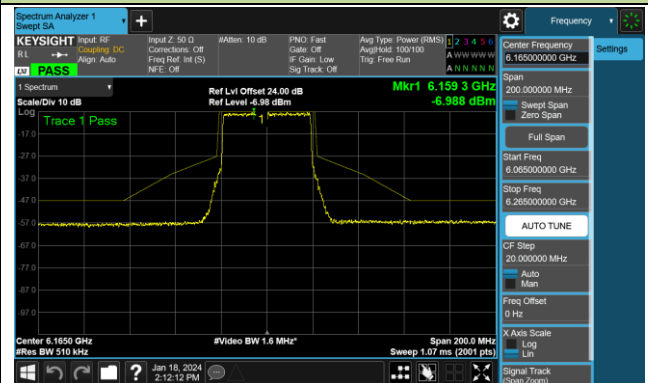

Channel 181 (6855MHz)

Channel 185 (6875MHz)

Channel 189 (6895MHz)

Channel 213 (7015MHz)

Channel 229 (7095MHz)

802.11be-EHT40 - Ant 0 (Nss = 1)

Channel 03 (5965MHz)

Channel 43 (6165MHz)