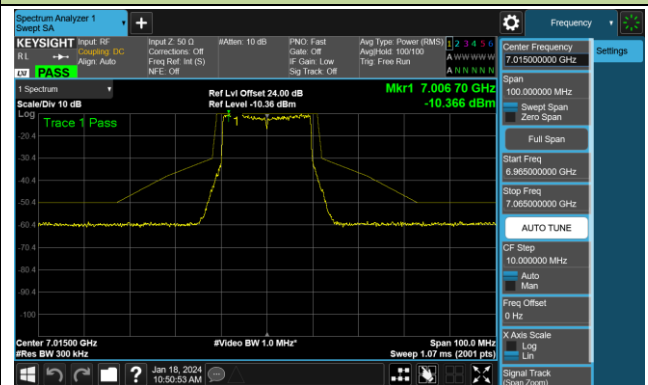

Channel 213 (7015MHz)