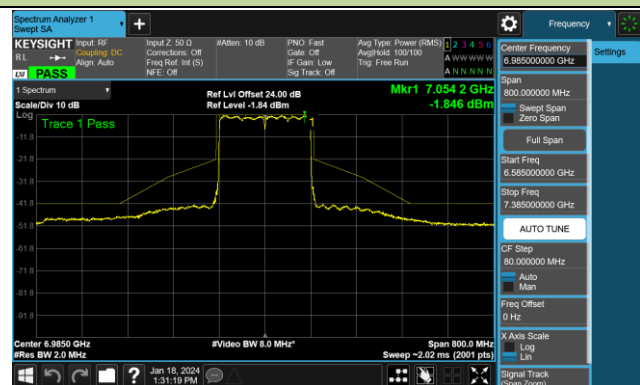

Channel 47 (6185MHz)

Channel 79 (6345MHz)

Channel 111 (6505MHz)

Channel 143 (6665MHz)

Channel 175 (6825MHz)

Channel 207 (6985MHz)

802.11be-EHT20 - Ant 0 (Nss = 1)

Channel 01 (5955MHz)

Channel 45 (6175MHz)

Channel 93 (6415MHz)

Channel 97 (6435MHz)

Channel 105 (6475MHz)

Channel 113 (6515MHz)

Channel 117 (6535MHz)

Channel 149 (6695MHz)

802.11be-EHT20 - Ant 0 (Nss = 1)