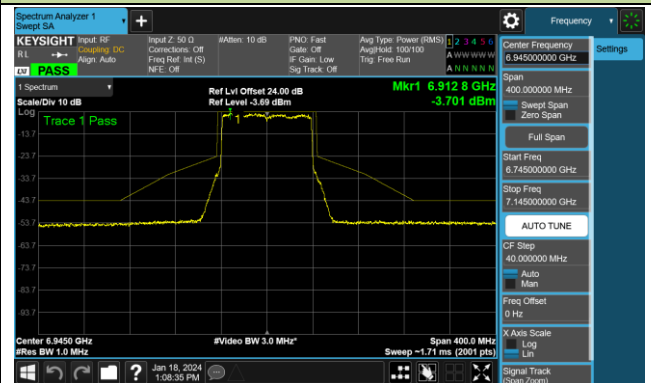

Channel 151 (6705MHz)

Channel 167 (6785MHz)

802.11ax-HE80 - Ant 0 (Nss = 1)

Channel 183 (6865MHz)

Channel 199 (6945MHz)

Channel 215 (7025MHz)

802.11ax-HE160 - Ant 0 (Nss = 1)

Channel 15 (6025MHz)