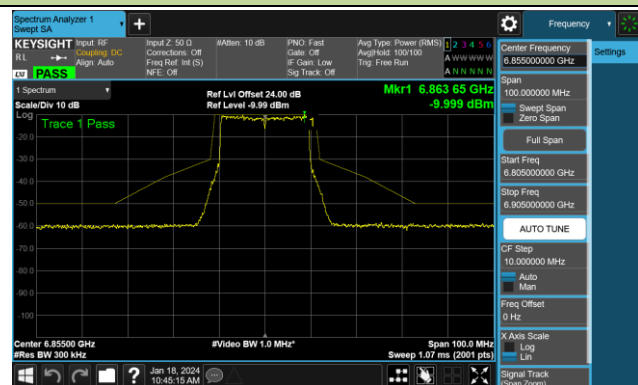

6.5.5. Test Result

Test Site	SR6	Test Engineer	Owen
Test Date	2024/1/18~2024/1/19		

802.11ax-HE20 - Ant 0 (Nss = 1)

Channel 117 (6535MHz)

Channel 149 (6695MHz)

Channel 181 (6855MHz)

Channel 185 (6875MHz)

Channel 189 (6895MHz)