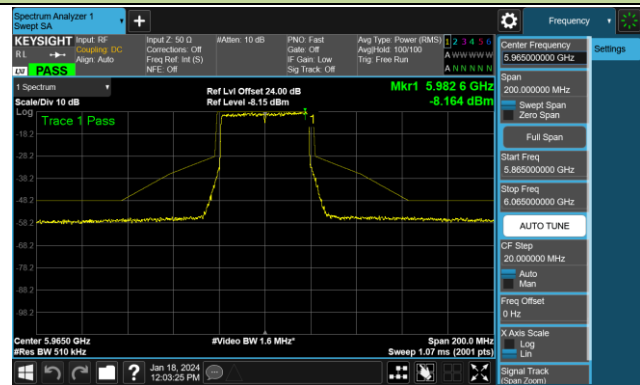

6.5.5. Test Result

Test Site	SR6	Test Engineer	Owen
Test Date	2024/1/18~2024/1/19		

802.11ax-HE20 - Ant 0 (Nss = 1)

Channel 117 (6535MHz)

Channel 149 (6695MHz)

Channel 181 (6855MHz)

Channel 185 (6875MHz)

Channel 189 (6895MHz)

Channel 213 (7015MHz)

Channel 229 (7095MHz)

802.11ax-HE40 - Ant 0 (Nss = 1)

Channel 03 (5965MHz)

Channel 43 (6165MHz)

Channel 91 (6405MHz)

Channel 99 (6445MHz)

Channel 107 (6485MHz)

Channel 115 (6525MHz)

Channel 123 (6565MHz)

Channel 147 (6685MHz)

802.11ax-HE40 - Ant 0 (Nss = 1)

Channel 179 (6845MHz)

Channel 187 (6885MHz)

Channel 195 (6925MHz)

Channel 211 (7005MHz)