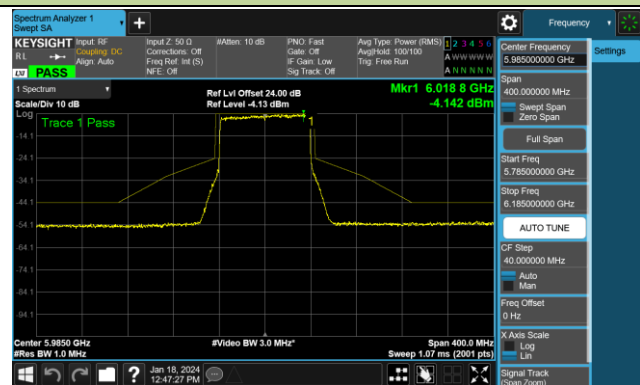

Channel 115 (6525MHz)

Channel 123 (6565MHz)

Channel 147 (6685MHz)

802.11ax-HE40 - Ant 0 (Nss = 1)

Channel 179 (6845MHz)

Channel 187 (6885MHz)

Channel 195 (6925MHz)

Channel 211 (7005MHz)

Channel 227 (7085MHz)

802.11ax-HE80 - Ant 0 (Nss = 1)

Channel 07 (5985MHz)

Channel 39 (6145MHz)

Channel 87 (6385MHz)

Channel 103 (6465MHz)

Channel 119 (6545MHz)

Channel 135 (6625MHz)