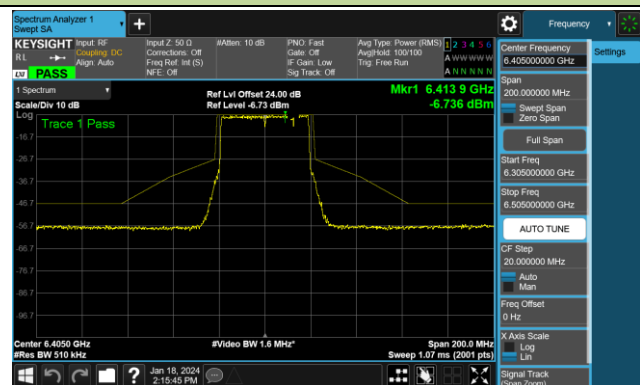

Channel 91 (6405MHz)