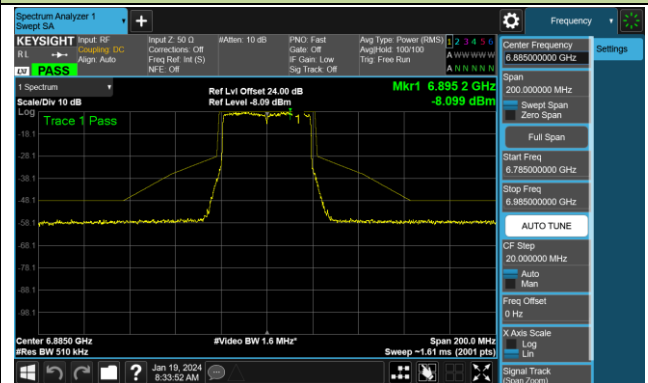

Channel 91 (6405MHz)

Channel 99 (6445MHz)

Channel 107 (6485MHz)

Channel 115 (6525MHz)

Channel 123 (6565MHz)

Channel 147 (6685MHz)

802.11be-EHT40 - Ant 0 (Nss = 1)

Channel 179 (6845MHz)

Channel 187 (6885MHz)

Channel 195 (6925MHz)

Channel 211 (7005MHz)

Channel 227 (7085MHz)

802.11be-EHT80 - Ant 0 (Nss = 1)

Channel 07 (5985MHz)

Channel 39 (6145MHz)

Channel 87 (6385MHz)