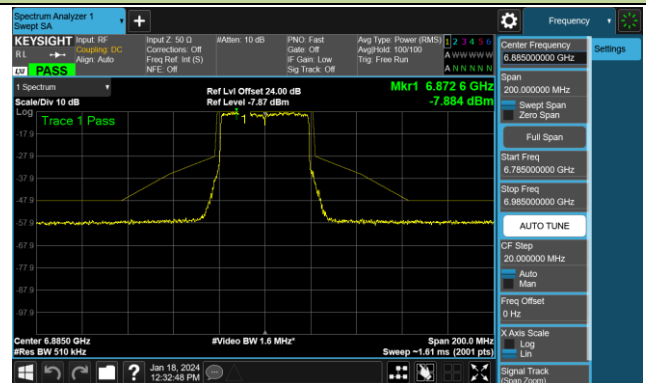

Channel 115 (6525MHz)

Channel 123 (6565MHz)

Channel 147 (6685MHz)

802.11ax-HE40 - Ant 0 (Nss = 1)

Channel 179 (6845MHz)

Channel 187 (6885MHz)

Channel 195 (6925MHz)

Channel 211 (7005MHz)

Channel 227 (7085MHz)

802.11ax-HE80 - Ant 0 (Nss = 1)

Channel 07 (5985MHz)

Channel 39 (6145MHz)

Channel 87 (6385MHz)

Channel 103 (6465MHz)

Channel 119 (6545MHz)

Channel 135 (6625MHz)