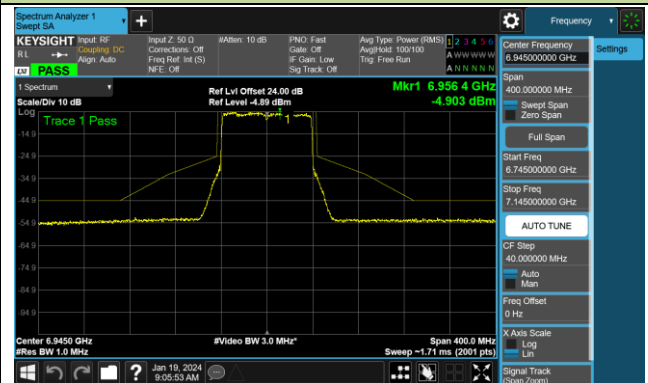

Channel 103 (6465MHz)

Channel 119 (6545MHz)

Channel 135 (6625MHz)

Channel 151 (6705MHz)

Channel 167 (6785MHz)

802.11be-EHT80 - Ant 0 (Nss = 1)

Channel 183 (6865MHz)

Channel 199 (6945MHz)

Channel 215 (7025MHz)