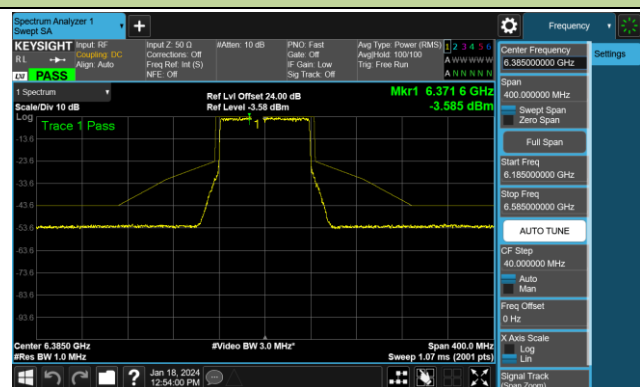

Channel 227 (7085MHz)

802.11ax-HE80 - Ant 0 (Nss = 1)

Channel 07 (5985MHz)

Channel 39 (6145MHz)

Channel 87 (6385MHz)

Channel 103 (6465MHz)

Channel 119 (6545MHz)

Channel 135 (6625MHz)

Channel 151 (6705MHz)

Channel 167 (6785MHz)

802.11ax-HE80 - Ant 0 (Nss = 1)

Channel 183 (6865MHz)

Channel 199 (6945MHz)

Channel 215 (7025MHz)

802.11ax-HE160 - Ant 0 (Nss = 1)

Channel 15 (6025MHz)