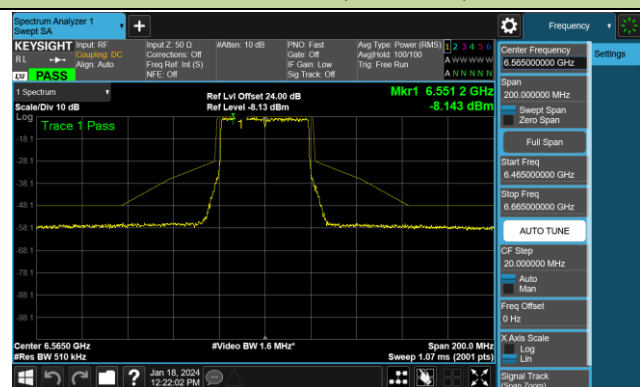

6.5.5. Test Result

Test Site	SR6	Test Engineer	Owen
Test Date	2024/1/18~2024/1/19		

802.11ax-HE20 - Ant 0 (Nss = 1)

Channel 117 (6535MHz)

Channel 149 (6695MHz)

Channel 181 (6855MHz)

Channel 185 (6875MHz)

Channel 189 (6895MHz)

Channel 213 (7015MHz)

Channel 229 (7095MHz)

802.11ax-HE40 - Ant 0 (Nss = 1)

Channel 03 (5965MHz)

Channel 43 (6165MHz)

Channel 91 (6405MHz)

Channel 99 (6445MHz)

Channel 107 (6485MHz)

Channel 115 (6525MHz)

Channel 123 (6565MHz)

Channel 147 (6685MHz)

802.11ax-HE40 - Ant 0 (Nss = 1)

Channel 179 (6845MHz)

Channel 187 (6885MHz)

Channel 195 (6925MHz)

Channel 211 (7005MHz)