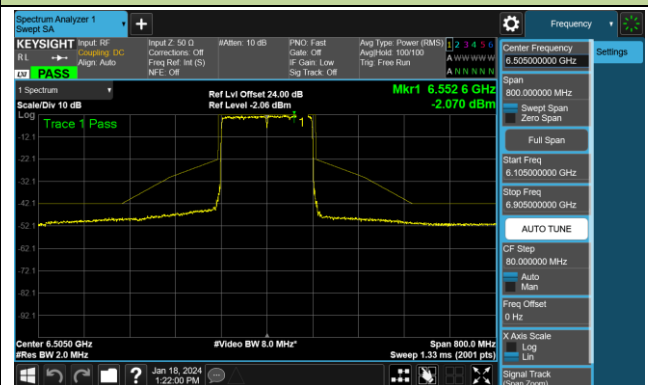

Channel 111 (6505MHz)