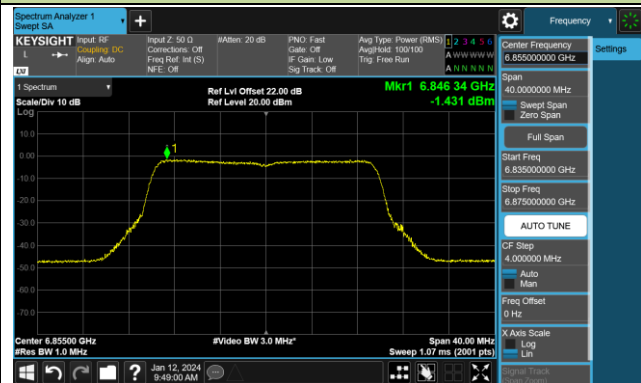

802.11be-EHT20 Power Spectral Density- Ant 0 (Nss = 2)

Channel 181 (6855MHz)