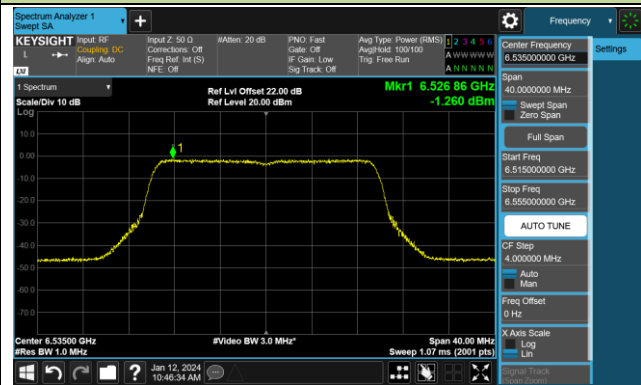

## 802.11be-EHT320 Power Spectral Density- Ant 0 (Nss = 2)

Channel 31 (6105MHz)

Channel 63 (6265MHz)

Channel 95 (6425MHz)

Channel 127 (6585MHz)

Channel 159 (6745MHz)

Channel 191 (6905MHz)

## 802.11ax-HE20 Power Spectral Density- Ant 1 (Nss = 2)

Channel 01 (5955MHz)

Channel 45 (6175MHz)

Channel 93 (6415MHz)

Channel 97 (6435MHz)

Channel 105 (6475MHz)

Channel 113 (6515MHz)

Channel 117 (6535MHz)

Channel 149 (6695MHz)