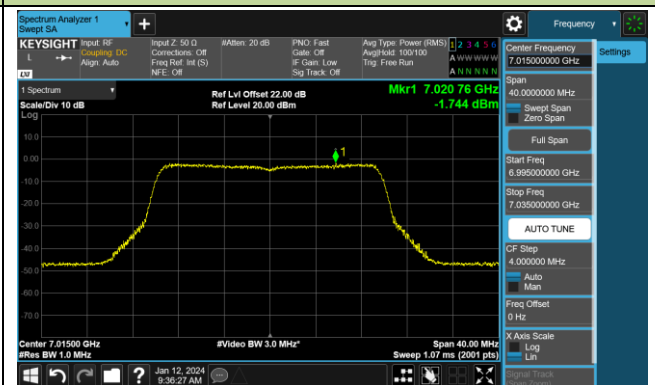

Channel 149 (6695MHz)

## 802.11be-EHT20 Power Spectral Density- Ant 0 (Nss = 2)

Channel 181 (6855MHz)

Channel 185 (6875MHz)

Channel 189 (6895MHz)

Channel 213 (7015MHz)

Channel 229 (7095MHz)