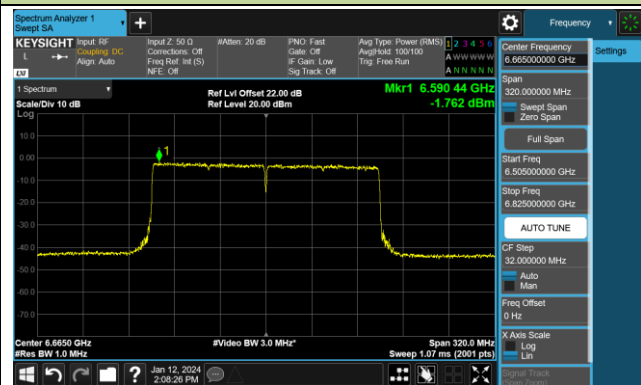

Channel 47 (6185MHz)

Channel 79 (6345MHz)

Channel 111 (6505MHz)

Channel 143 (6665MHz)

Channel 175 (6825MHz)

Channel 207 (6985MHz)

## 802.11be-EHT20 Power Spectral Density- Ant 0 (Nss = 2)

Channel 01 (5955MHz)

Channel 45 (6175MHz)

Channel 93 (6415MHz)

Channel 97 (6435MHz)

Channel 105 (6475MHz)

Channel 113 (6515MHz)

Channel 117 (6535MHz)

Channel 149 (6695MHz)