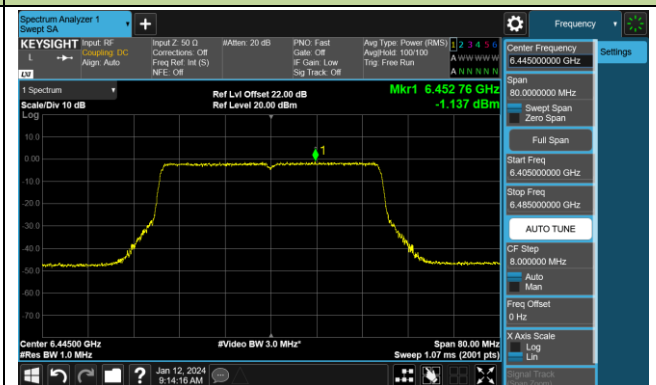

## 802.11be-EHT20 Power Spectral Density- Ant 0 (Nss = 2)

Channel 181 (6855MHz)

Channel 185 (6875MHz)

Channel 189 (6895MHz)

Channel 213 (7015MHz)

Channel 229 (7095MHz)

## 802.11be-EHT40 Power Spectral Density- Ant 0 (Nss = 2)

Channel 03 (5965MHz)

Channel 43 (6165MHz)

Channel 91 (6405MHz)

Channel 99 (6445MHz)

Channel 107 (6485MHz)

Channel 115 (6525MHz)

Channel 123 (6565MHz)

Channel 147 (6685MHz)

802.11be-EHT40 Power Spectral Density- Ant 0 (Nss = 2)

Channel 179 (6845MHz)

Channel 187 (6885MHz)

Channel 195 (6925MHz)

Channel 211 (7005MHz)

Channel 227 (7085MHz)