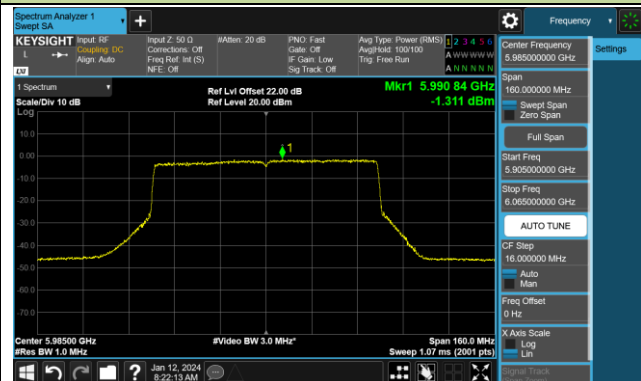

Channel 147 (6685MHz)

802.11be-EHT40 Power Spectral Density- Ant 0 (Nss = 2)

Channel 179 (6845MHz)

Channel 187 (6885MHz)

Channel 195 (6925MHz)

Channel 211 (7005MHz)

Channel 227 (7085MHz)

## 802.11be-EHT80 Power Spectral Density- Ant 0 (Nss = 2)

Channel 07 (5985MHz)

Channel 39 (6145MHz)

Channel 87 (6385MHz)

Channel 103 (6465MHz)

Channel 119 (6545MHz)

Channel 135 (6625MHz)

Channel 151 (6705MHz)