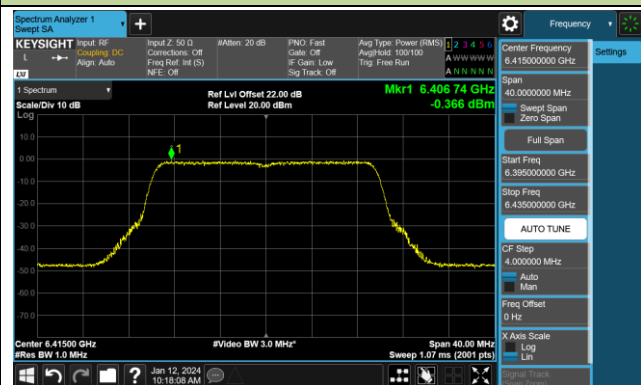

## 802.11be-EHT20 Power Spectral Density- Ant 0 (Nss = 2)

Channel 01 (5955MHz)

Channel 45 (6175MHz)

Channel 93 (6415MHz)

Channel 97 (6435MHz)

Channel 105 (6475MHz)

Channel 113 (6515MHz)

Channel 117 (6535MHz)

Channel 149 (6695MHz)