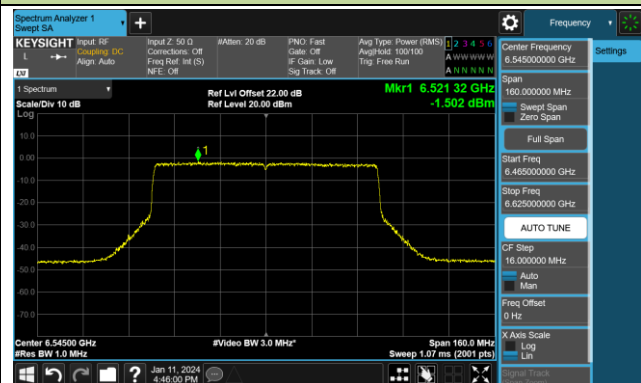

## 802.11be-EHT80 Power Spectral Density- Ant 0 (Nss = 2)

Channel 07 (5985MHz)

Channel 39 (6145MHz)

Channel 87 (6385MHz)

Channel 103 (6465MHz)

Channel 119 (6545MHz)

Channel 135 (6625MHz)

Channel 151 (6705MHz)

Channel 167 (6785MHz)

802.11be-EHT80 Power Spectral Density- Ant 0 (Nss = 2)

Channel 183 (6865MHz)

Channel 199 (6945MHz)

Channel 215 (7025MHz)