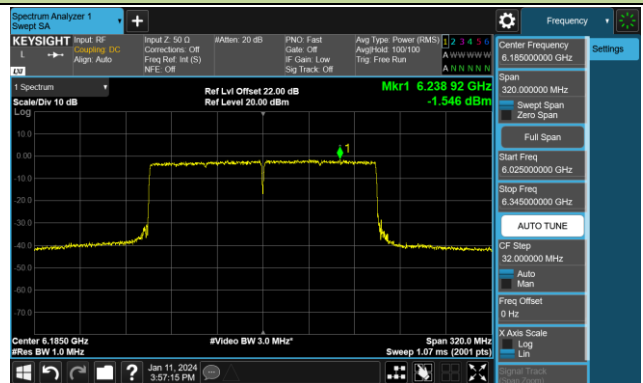

Channel 167 (6785MHz)

802.11be-EHT80 Power Spectral Density- Ant 0 (Nss = 2)

Channel 183 (6865MHz)

Channel 199 (6945MHz)

Channel 215 (7025MHz)

## 802.11be-EHT160 Power Spectral Density- Ant 0 (Nss = 2)

Channel 15 (6025MHz)

Channel 47 (6185MHz)

Channel 79 (6345MHz)

Channel 111 (6505MHz)

Channel 143 (6665MHz)

Channel 175 (6825MHz)

Channel 207 (6985MHz)