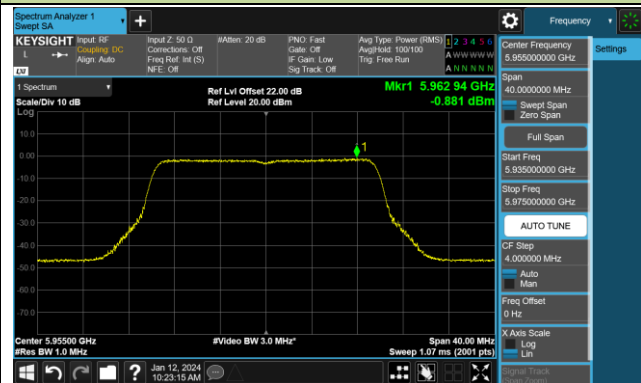

Channel 47 (6185MHz)

Channel 79 (6345MHz)

Channel 111 (6505MHz)

Channel 143 (6665MHz)

Channel 175 (6825MHz)

Channel 207 (6985MHz)

## 802.11be-EHT20 Power Spectral Density- Ant 0 (Nss = 2)

Channel 01 (5955MHz)

Channel 45 (6175MHz)

Channel 93 (6415MHz)

Channel 97 (6435MHz)

Channel 105 (6475MHz)

Channel 113 (6515MHz)

Channel 117 (6535MHz)

Channel 149 (6695MHz)