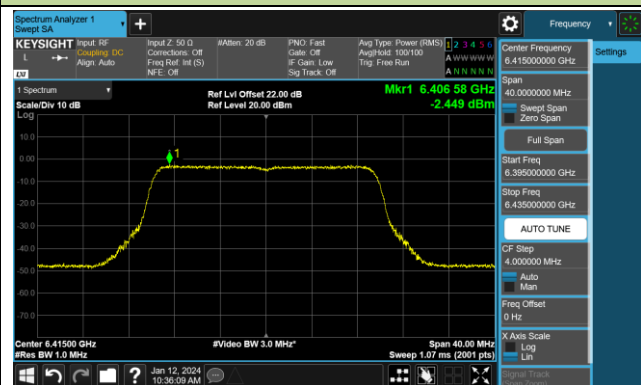

## 802.11be-EHT320 Power Spectral Density- Ant 0 (Nss = 2)

Channel 31 (6105MHz)

Channel 63 (6265MHz)

Channel 95 (6425MHz)

Channel 127 (6585MHz)

Channel 159 (6745MHz)

Channel 191 (6905MHz)

## 802.11ax-HE20 Power Spectral Density- Ant 1 (Nss = 2)

Channel 01 (5955MHz)

Channel 45 (6175MHz)

Channel 93 (6415MHz)

Channel 97 (6435MHz)

Channel 105 (6475MHz)

Channel 113 (6515MHz)

Channel 117 (6535MHz)

Channel 149 (6695MHz)