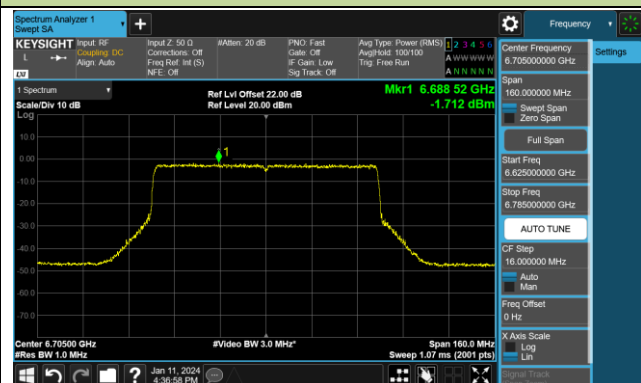

## 802.11be-EHT80 Power Spectral Density- Ant 0 (Nss = 2)

Channel 07 (5985MHz)

Channel 39 (6145MHz)

Channel 87 (6385MHz)

Channel 103 (6465MHz)

Channel 119 (6545MHz)

Channel 135 (6625MHz)

Channel 151 (6705MHz)

Channel 167 (6785MHz)

802.11be-EHT80 Power Spectral Density- Ant 0 (Nss = 2)

Channel 183 (6865MHz)

Channel 199 (6945MHz)

Channel 215 (7025MHz)