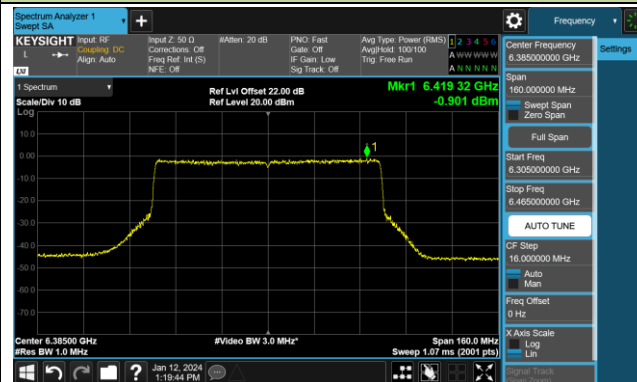

## 802.11ax-HE80 Power Spectral Density- Ant 0 (Nss = 2)

Channel 07 (5985MHz)

Channel 39 (6145MHz)

Channel 87 (6385MHz)

Channel 103 (6465MHz)

Channel 119 (6545MHz)

Channel 135 (6625MHz)

Channel 151 (6705MHz)

Channel 167 (6785MHz)

802.11ax-HE80 Power Spectral Density- Ant 0 (Nss = 2)

Channel 183 (6865MHz)

Channel 199 (6945MHz)

Channel 215 (7025MHz)

802.11ax-HE160 Power Spectral Density- Ant 0 (Nss = 2)

Channel 15 (6025MHz)