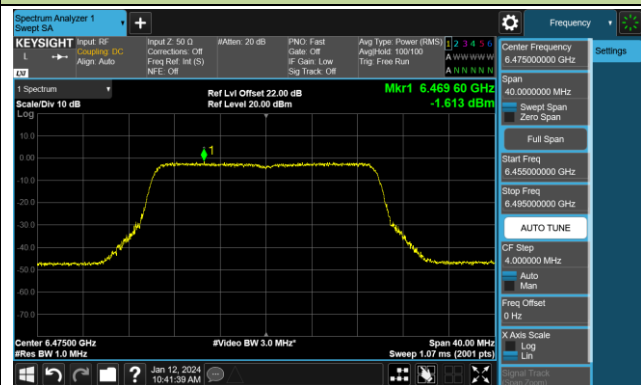

## 802.11be-EHT320 Power Spectral Density- Ant 0 (Nss = 2)

Channel 31 (6105MHz)

Channel 63 (6265MHz)

Channel 95 (6425MHz)

Channel 127 (6585MHz)

Channel 159 (6745MHz)

Channel 191 (6905MHz)

## 802.11ax-HE20 Power Spectral Density- Ant 1 (Nss = 2)

Channel 01 (5955MHz)

Channel 45 (6175MHz)

Channel 93 (6415MHz)

Channel 97 (6435MHz)

Channel 105 (6475MHz)

Channel 113 (6515MHz)

Channel 117 (6535MHz)

Channel 149 (6695MHz)