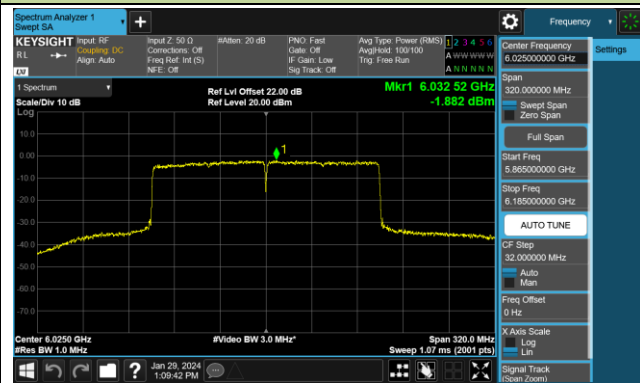

## 802.11be-EHT80 Power Spectral Density- Ant 0 (Nss = 2)

Channel 07 (5985MHz)

Channel 39 (6145MHz)

Channel 87 (6385MHz)

Channel 103 (6465MHz)

Channel 119 (6545MHz)

Channel 135 (6625MHz)

Channel 151 (6705MHz)

Channel 167 (6785MHz)

802.11be-EHT80 Power Spectral Density- Ant 0 (Nss = 2)

Channel 183 (6865MHz)

Channel 199 (6945MHz)

Channel 215 (7025MHz)

## 802.11be-EHT160 Power Spectral Density- Ant 0 (Nss = 2)

Channel 15 (6025MHz)

Channel 47 (6185MHz)

Channel 79 (6345MHz)

Channel 111 (6505MHz)

Channel 143 (6665MHz)

Channel 175 (6825MHz)

Channel 207 (6985MHz)