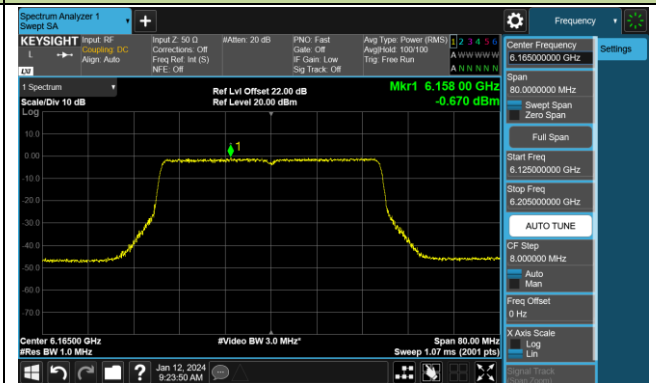

Channel 43 (6165MHz)