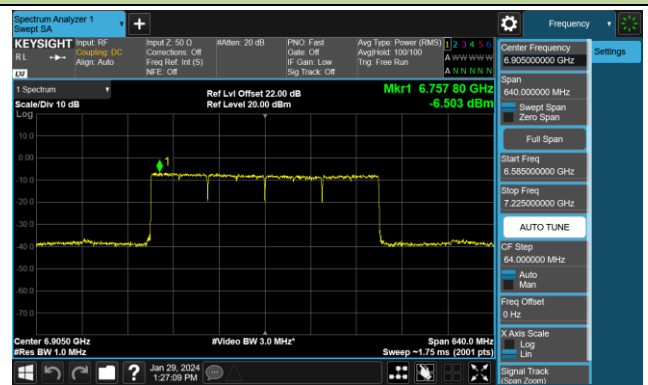

## 802.11be-EHT160 Power Spectral Density- Ant 0 (Nss = 2)

Channel 15 (6025MHz)

Channel 47 (6185MHz)

Channel 79 (6345MHz)

Channel 111 (6505MHz)

Channel 143 (6665MHz)

Channel 175 (6825MHz)

Channel 207 (6985MHz)

## 802.11be-EHT320 Power Spectral Density- Ant 0 (Nss = 2)

Channel 31 (6105MHz)

Channel 63 (6265MHz)

Channel 95 (6425MHz)

Channel 127 (6585MHz)

Channel 159 (6745MHz)

Channel 191 (6905MHz)

## 802.11ax-HE20 Power Spectral Density- Ant 1 (Nss = 2)

Channel 01 (5955MHz)

Channel 45 (6175MHz)

Channel 93 (6415MHz)

Channel 97 (6435MHz)

Channel 105 (6475MHz)

Channel 113 (6515MHz)

Channel 117 (6535MHz)

Channel 149 (6695MHz)