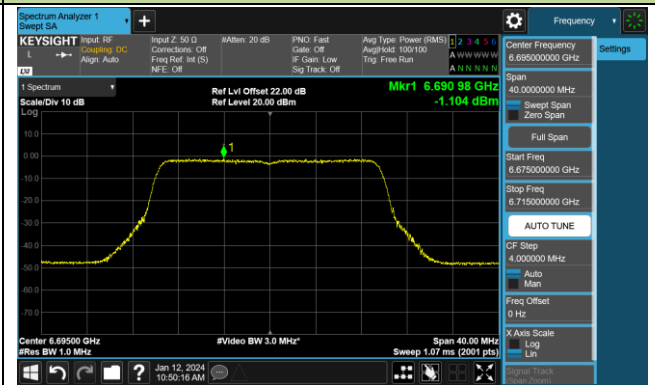

## 802.11be-EHT320 Power Spectral Density- Ant 0 (Nss = 2)

Channel 31 (6105MHz)

Channel 63 (6265MHz)

Channel 95 (6425MHz)

Channel 127 (6585MHz)

Channel 159 (6745MHz)

Channel 191 (6905MHz)

## 802.11ax-HE20 Power Spectral Density- Ant 1 (Nss = 2)

Channel 01 (5955MHz)

Channel 45 (6175MHz)

Channel 93 (6415MHz)

Channel 97 (6435MHz)

Channel 105 (6475MHz)

Channel 113 (6515MHz)

Channel 117 (6535MHz)

Channel 149 (6695MHz)