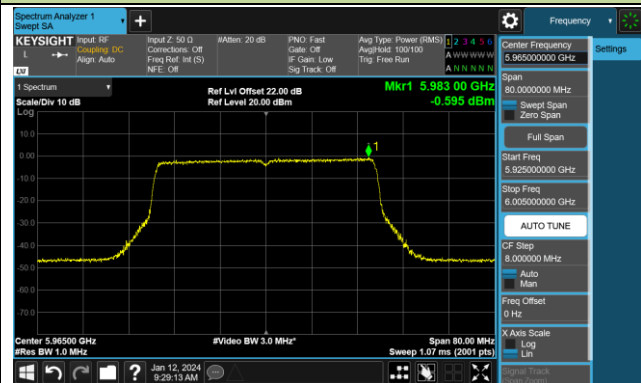

802.11be-EHT40 Power Spectral Density- Ant 0 (Nss = 2)

Channel 03 (5965MHz)