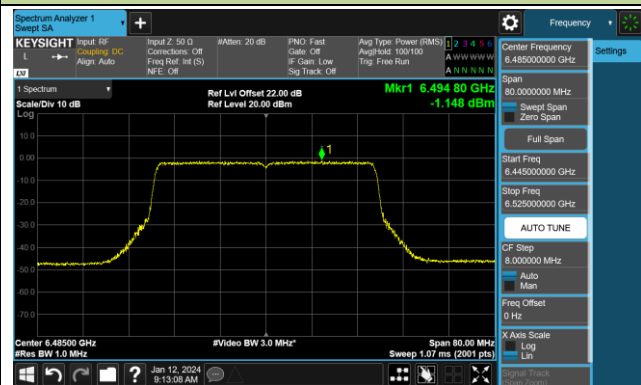

## 802.11be-EHT20 Power Spectral Density- Ant 0 (Nss = 2)

Channel 181 (6855MHz)

Channel 185 (6875MHz)

Channel 189 (6895MHz)

Channel 213 (7015MHz)

Channel 229 (7095MHz)

## 802.11be-EHT40 Power Spectral Density- Ant 0 (Nss = 2)

Channel 03 (5965MHz)

Channel 43 (6165MHz)

Channel 91 (6405MHz)

Channel 99 (6445MHz)

Channel 107 (6485MHz)

Channel 115 (6525MHz)

Channel 123 (6565MHz)

Channel 147 (6685MHz)

802.11be-EHT40 Power Spectral Density- Ant 0 (Nss = 2)

Channel 179 (6845MHz)

Channel 187 (6885MHz)

Channel 195 (6925MHz)

Channel 211 (7005MHz)

Channel 227 (7085MHz)