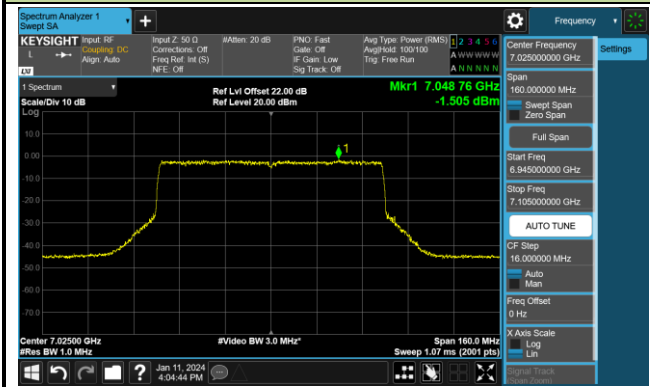

Channel 167 (6785MHz)

802.11be-EHT80 Power Spectral Density- Ant 0 (Nss = 2)

Channel 183 (6865MHz)

Channel 199 (6945MHz)

Channel 215 (7025MHz)

## 802.11be-EHT160 Power Spectral Density- Ant 0 (Nss = 2)

Channel 15 (6025MHz)

Channel 47 (6185MHz)

Channel 79 (6345MHz)

Channel 111 (6505MHz)

Channel 143 (6665MHz)

Channel 175 (6825MHz)

Channel 207 (6985MHz)