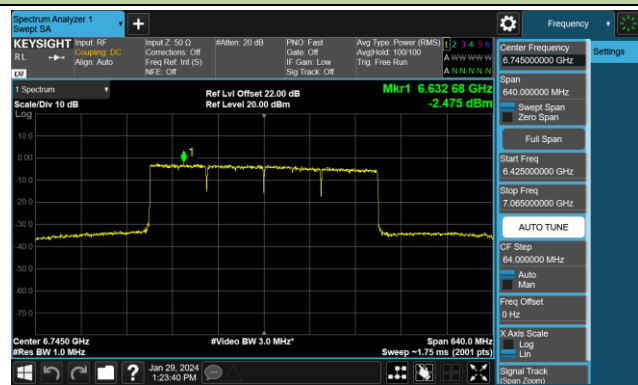

## 802.11be-EHT160 Power Spectral Density- Ant 0 (Nss = 2)

Channel 15 (6025MHz)

Channel 47 (6185MHz)

Channel 79 (6345MHz)

Channel 111 (6505MHz)

Channel 143 (6665MHz)

Channel 175 (6825MHz)

Channel 207 (6985MHz)

## 802.11be-EHT320 Power Spectral Density- Ant 0 (Nss = 2)

Channel 31 (6105MHz)

Channel 63 (6265MHz)

Channel 95 (6425MHz)

Channel 127 (6585MHz)

Channel 159 (6745MHz)

Channel 191 (6905MHz)

## 802.11ax-HE20 Power Spectral Density- Ant 1 (Nss = 2)

Channel 01 (5955MHz)

Channel 45 (6175MHz)

Channel 93 (6415MHz)

Channel 97 (6435MHz)

Channel 105 (6475MHz)

Channel 113 (6515MHz)

Channel 117 (6535MHz)

Channel 149 (6695MHz)