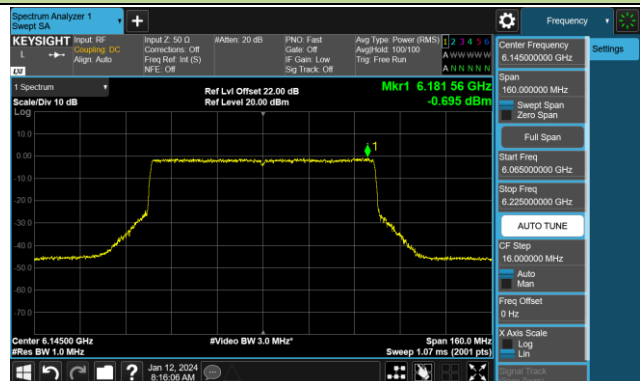

Channel 147 (6685MHz)

802.11be-EHT40 Power Spectral Density- Ant 0 (Nss = 2)

Channel 179 (6845MHz)

Channel 187 (6885MHz)

Channel 195 (6925MHz)

Channel 211 (7005MHz)

Channel 227 (7085MHz)

## 802.11be-EHT80 Power Spectral Density- Ant 0 (Nss = 2)

Channel 07 (5985MHz)

Channel 39 (6145MHz)

Channel 87 (6385MHz)

Channel 103 (6465MHz)

Channel 119 (6545MHz)

Channel 135 (6625MHz)

Channel 151 (6705MHz)