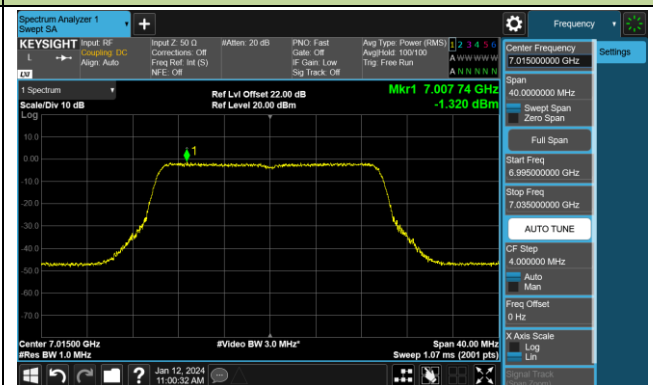

Channel 149 (6695MHz)

## 802.11ax-HE20 Power Spectral Density- Ant 1 (Nss = 2)

Channel 181 (6855MHz)

Channel 185 (6875MHz)

Channel 189 (6895MHz)

Channel 213 (7015MHz)

Channel 229 (7095MHz)