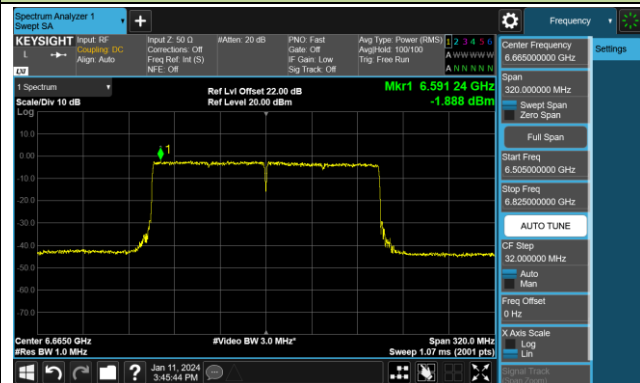

## 802.11be-EHT160 Power Spectral Density- Ant 0 (Nss = 2)

Channel 15 (6025MHz)

Channel 47 (6185MHz)

Channel 79 (6345MHz)

Channel 111 (6505MHz)

Channel 143 (6665MHz)

Channel 175 (6825MHz)

Channel 207 (6985MHz)

## 802.11be-EHT320 Power Spectral Density- Ant 0 (Nss = 2)

Channel 31 (6105MHz)

Channel 63 (6265MHz)

Channel 95 (6425MHz)

Channel 127 (6585MHz)

Channel 159 (6745MHz)

Channel 191 (6905MHz)