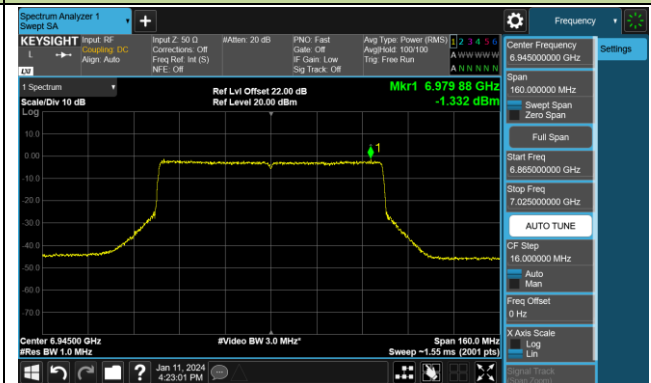

Channel 167 (6785MHz)

802.11be-EHT80 Power Spectral Density- Ant 0 (Nss = 2)

Channel 183 (6865MHz)

Channel 199 (6945MHz)

Channel 215 (7025MHz)

## 802.11be-EHT160 Power Spectral Density- Ant 0 (Nss = 2)

Channel 15 (6025MHz)

Channel 47 (6185MHz)

Channel 79 (6345MHz)

Channel 111 (6505MHz)

Channel 143 (6665MHz)

Channel 175 (6825MHz)

Channel 207 (6985MHz)