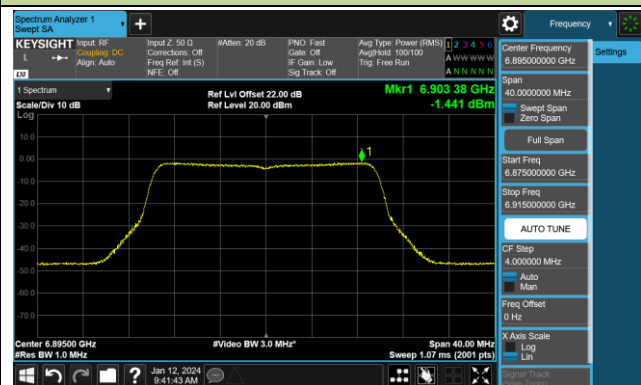

Channel 149 (6695MHz)

## 802.11be-EHT20 Power Spectral Density- Ant 0 (Nss = 2)

Channel 181 (6855MHz)

Channel 185 (6875MHz)

Channel 189 (6895MHz)

Channel 213 (7015MHz)

Channel 229 (7095MHz)