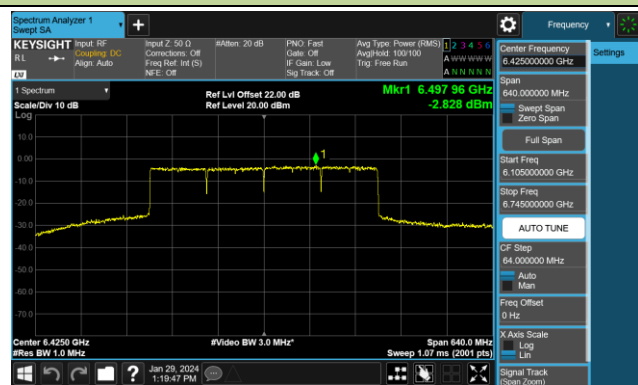

## 802.11be-EHT160 Power Spectral Density- Ant 0 (Nss = 2)

Channel 15 (6025MHz)

Channel 47 (6185MHz)

Channel 79 (6345MHz)

Channel 111 (6505MHz)

Channel 143 (6665MHz)

Channel 175 (6825MHz)

Channel 207 (6985MHz)

## 802.11be-EHT320 Power Spectral Density- Ant 0 (Nss = 2)

Channel 31 (6105MHz)

Channel 63 (6265MHz)

Channel 95 (6425MHz)

Channel 127 (6585MHz)

Channel 159 (6745MHz)

Channel 191 (6905MHz)

## 802.11ax-HE20 Power Spectral Density- Ant 1 (Nss = 2)

Channel 01 (5955MHz)

Channel 45 (6175MHz)

Channel 93 (6415MHz)

Channel 97 (6435MHz)

Channel 105 (6475MHz)

Channel 113 (6515MHz)

Channel 117 (6535MHz)

Channel 149 (6695MHz)