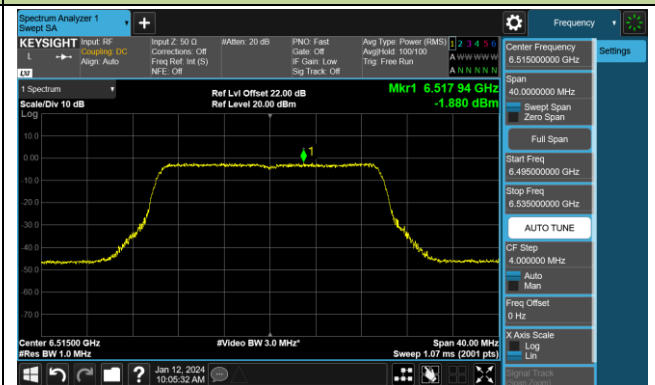

## 802.11be-EHT20 Power Spectral Density- Ant 0 (Nss = 2)

Channel 01 (5955MHz)

Channel 45 (6175MHz)

Channel 93 (6415MHz)

Channel 97 (6435MHz)

Channel 105 (6475MHz)

Channel 113 (6515MHz)

Channel 117 (6535MHz)

Channel 149 (6695MHz)