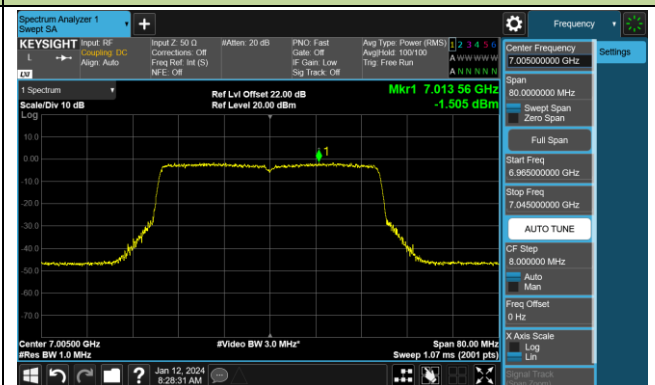

Channel 147 (6685MHz)

802.11be-EHT40 Power Spectral Density- Ant 0 (Nss = 2)

Channel 179 (6845MHz)

Channel 187 (6885MHz)

Channel 195 (6925MHz)

Channel 211 (7005MHz)

Channel 227 (7085MHz)

## 802.11be-EHT80 Power Spectral Density- Ant 0 (Nss = 2)

Channel 07 (5985MHz)

Channel 39 (6145MHz)

Channel 87 (6385MHz)

Channel 103 (6465MHz)

Channel 119 (6545MHz)

Channel 135 (6625MHz)

Channel 151 (6705MHz)