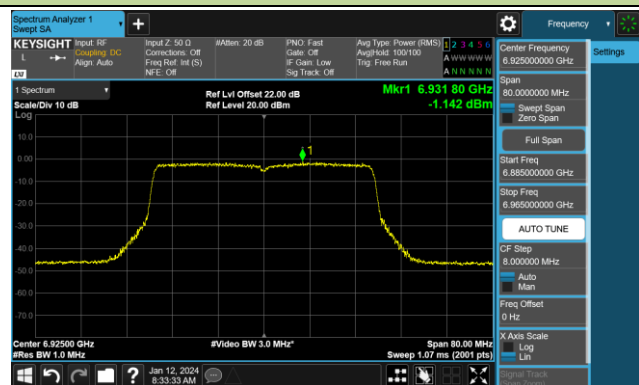

Channel 147 (6685MHz)

802.11be-EHT40 Power Spectral Density- Ant 0 (Nss = 2)

Channel 179 (6845MHz)

Channel 187 (6885MHz)

Channel 195 (6925MHz)

Channel 211 (7005MHz)

Channel 227 (7085MHz)

## 802.11be-EHT80 Power Spectral Density- Ant 0 (Nss = 2)

Channel 07 (5985MHz)

Channel 39 (6145MHz)

Channel 87 (6385MHz)

Channel 103 (6465MHz)

Channel 119 (6545MHz)

Channel 135 (6625MHz)

Channel 151 (6705MHz)