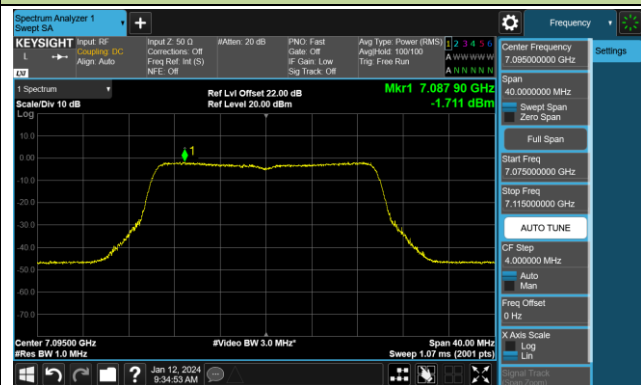

Channel 149 (6695MHz)

## 802.11be-EHT20 Power Spectral Density- Ant 0 (Nss = 2)

Channel 181 (6855MHz)

Channel 185 (6875MHz)

Channel 189 (6895MHz)

Channel 213 (7015MHz)

Channel 229 (7095MHz)