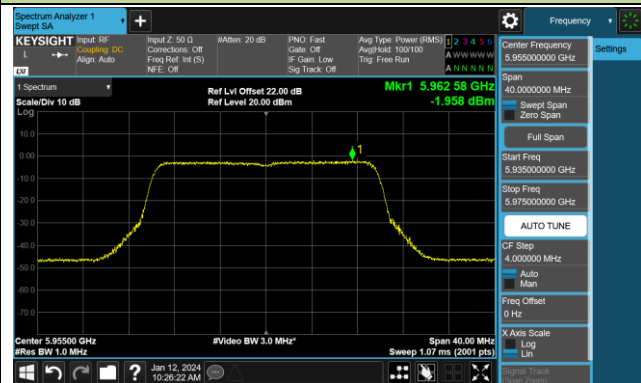

## 802.11be-EHT160 Power Spectral Density- Ant 0 (Nss = 2)

Channel 15 (6025MHz)

Channel 47 (6185MHz)

Channel 79 (6345MHz)

Channel 111 (6505MHz)

Channel 143 (6665MHz)

Channel 175 (6825MHz)

Channel 207 (6985MHz)

## 802.11be-EHT320 Power Spectral Density- Ant 0 (Nss = 2)

Channel 31 (6105MHz)

Channel 63 (6265MHz)

Channel 95 (6425MHz)

Channel 127 (6585MHz)

Channel 159 (6745MHz)

Channel 191 (6905MHz)

## 802.11ax-HE20 Power Spectral Density- Ant 1 (Nss = 2)

Channel 01 (5955MHz)

Channel 45 (6175MHz)

Channel 93 (6415MHz)

Channel 97 (6435MHz)

Channel 105 (6475MHz)

Channel 113 (6515MHz)

Channel 117 (6535MHz)

Channel 149 (6695MHz)