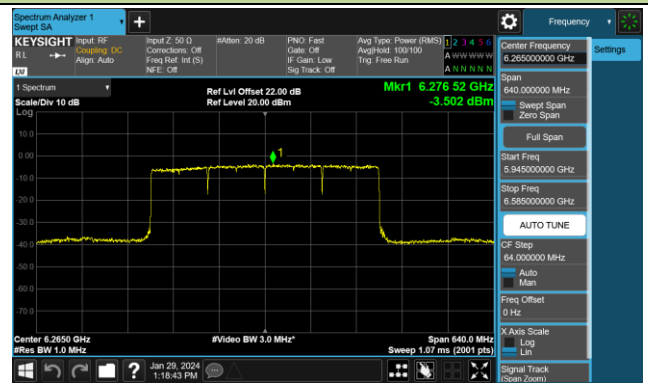

Channel 167 (6785MHz)

802.11be-EHT80 Power Spectral Density- Ant 0 (Nss = 2)

Channel 183 (6865MHz)

Channel 199 (6945MHz)

Channel 215 (7025MHz)

## 802.11be-EHT160 Power Spectral Density- Ant 0 (Nss = 2)

Channel 15 (6025MHz)

Channel 47 (6185MHz)

Channel 79 (6345MHz)

Channel 111 (6505MHz)

Channel 143 (6665MHz)

Channel 175 (6825MHz)

Channel 207 (6985MHz)

## 802.11be-EHT320 Power Spectral Density- Ant 0 (Nss = 2)

Channel 31 (6105MHz)

Channel 63 (6265MHz)

Channel 95 (6425MHz)

Channel 127 (6585MHz)

Channel 159 (6745MHz)

Channel 191 (6905MHz)