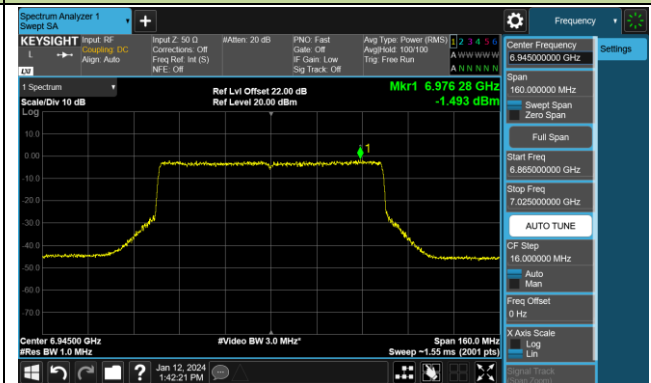

Channel 167 (6785MHz)

802.11ax-HE80 Power Spectral Density- Ant 0 (Nss = 2)

Channel 183 (6865MHz)

Channel 199 (6945MHz)

Channel 215 (7025MHz)

802.11ax-HE160 Power Spectral Density- Ant 0 (Nss = 2)

Channel 15 (6025MHz)