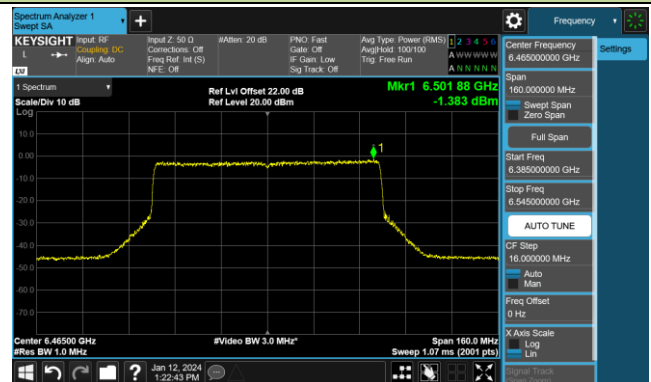

## 802.11ax-HE80 Power Spectral Density- Ant 0 (Nss = 2)

Channel 07 (5985MHz)

Channel 39 (6145MHz)

Channel 87 (6385MHz)

Channel 103 (6465MHz)

Channel 119 (6545MHz)

Channel 135 (6625MHz)

Channel 151 (6705MHz)

Channel 167 (6785MHz)

802.11ax-HE80 Power Spectral Density- Ant 0 (Nss = 2)

Channel 183 (6865MHz)

Channel 199 (6945MHz)

Channel 215 (7025MHz)

802.11ax-HE160 Power Spectral Density- Ant 0 (Nss = 2)

Channel 15 (6025MHz)