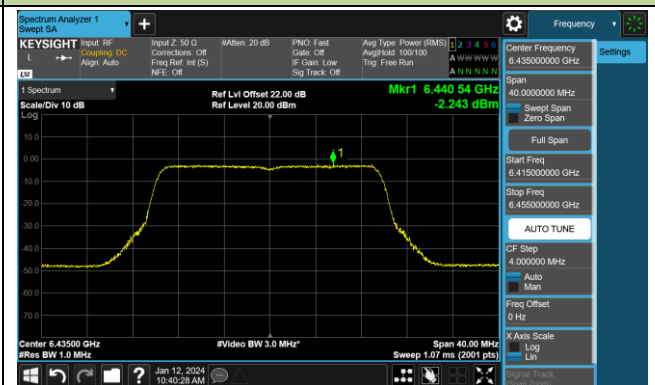

## 802.11be-EHT320 Power Spectral Density- Ant 0 (Nss = 2)

Channel 31 (6105MHz)

Channel 63 (6265MHz)

Channel 95 (6425MHz)

Channel 127 (6585MHz)

Channel 159 (6745MHz)

Channel 191 (6905MHz)

## 802.11ax-HE20 Power Spectral Density- Ant 1 (Nss = 2)

Channel 01 (5955MHz)

Channel 45 (6175MHz)

Channel 93 (6415MHz)

Channel 97 (6435MHz)

Channel 105 (6475MHz)

Channel 113 (6515MHz)

Channel 117 (6535MHz)

Channel 149 (6695MHz)