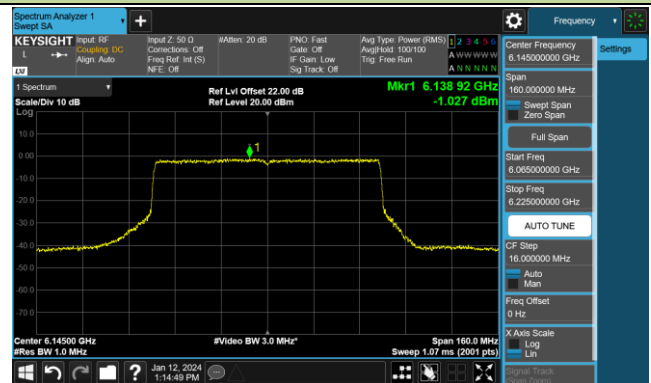

## 802.11ax-HE80 Power Spectral Density- Ant 0 (Nss = 2)

Channel 07 (5985MHz)

Channel 39 (6145MHz)

Channel 87 (6385MHz)

Channel 103 (6465MHz)

Channel 119 (6545MHz)

Channel 135 (6625MHz)

Channel 151 (6705MHz)

Channel 167 (6785MHz)

802.11ax-HE80 Power Spectral Density- Ant 0 (Nss = 2)

Channel 183 (6865MHz)

Channel 199 (6945MHz)

Channel 215 (7025MHz)

802.11ax-HE160 Power Spectral Density- Ant 0 (Nss = 2)

Channel 15 (6025MHz)