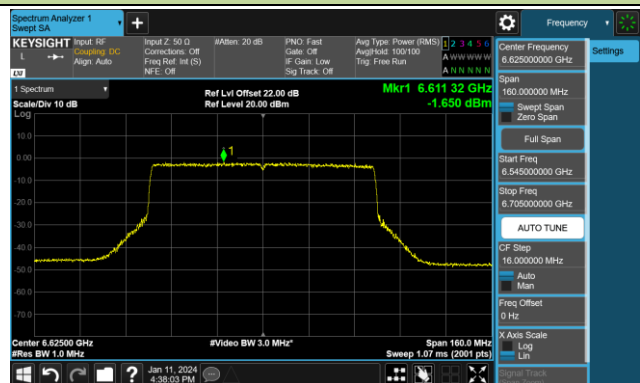

## 802.11be-EHT80 Power Spectral Density- Ant 0 (Nss = 2)

Channel 07 (5985MHz)

Channel 39 (6145MHz)

Channel 87 (6385MHz)

Channel 103 (6465MHz)

Channel 119 (6545MHz)

Channel 135 (6625MHz)

Channel 151 (6705MHz)

Channel 167 (6785MHz)

802.11be-EHT80 Power Spectral Density- Ant 0 (Nss = 2)

Channel 183 (6865MHz)

Channel 199 (6945MHz)

Channel 215 (7025MHz)