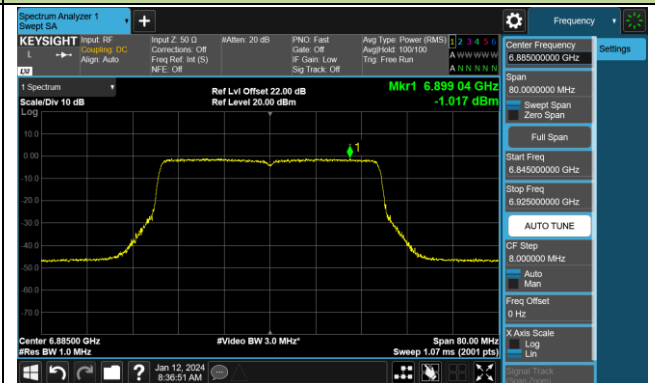

Channel 147 (6685MHz)

802.11be-EHT40 Power Spectral Density- Ant 0 (Nss = 2)

Channel 179 (6845MHz)

Channel 187 (6885MHz)

Channel 195 (6925MHz)

Channel 211 (7005MHz)

Channel 227 (7085MHz)

## 802.11be-EHT80 Power Spectral Density- Ant 0 (Nss = 2)

Channel 07 (5985MHz)

Channel 39 (6145MHz)

Channel 87 (6385MHz)

Channel 103 (6465MHz)

Channel 119 (6545MHz)

Channel 135 (6625MHz)

Channel 151 (6705MHz)