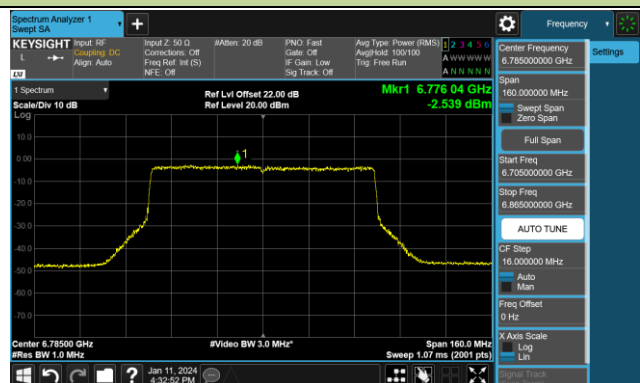

## 802.11be-EHT80 Power Spectral Density- Ant 0 (Nss = 2)

Channel 07 (5985MHz)

Channel 39 (6145MHz)

Channel 87 (6385MHz)

Channel 103 (6465MHz)

Channel 119 (6545MHz)

Channel 135 (6625MHz)

Channel 151 (6705MHz)

Channel 167 (6785MHz)

802.11be-EHT80 Power Spectral Density- Ant 0 (Nss = 2)

Channel 183 (6865MHz)

Channel 199 (6945MHz)

Channel 215 (7025MHz)