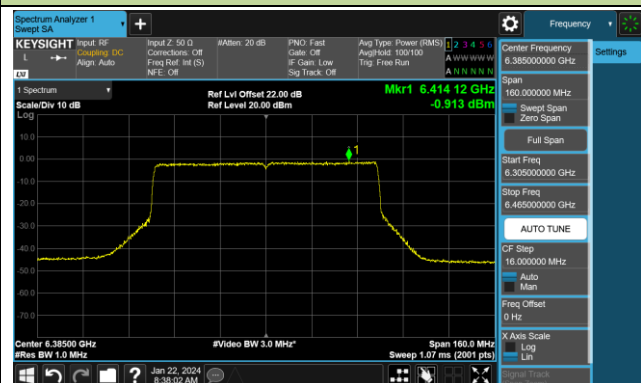

## 802.11be-EHT80 Power Spectral Density- Ant 0 (Nss = 2)

Channel 07 (5985MHz)

Channel 39 (6145MHz)

Channel 87 (6385MHz)

Channel 103 (6465MHz)

Channel 119 (6545MHz)

Channel 135 (6625MHz)

Channel 151 (6705MHz)

Channel 167 (6785MHz)

802.11be-EHT80 Power Spectral Density- Ant 0 (Nss = 2)

Channel 183 (6865MHz)

Channel 199 (6945MHz)

Channel 215 (7025MHz)