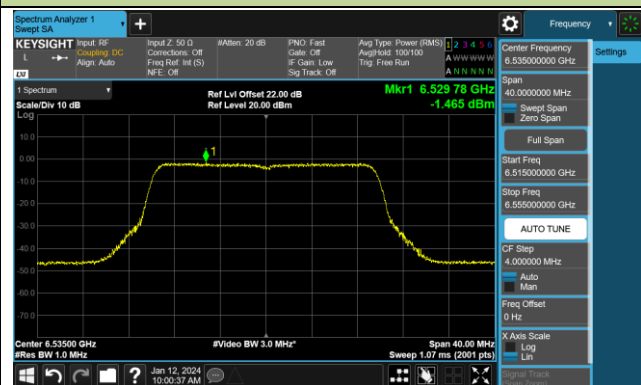

## 802.11be-EHT20 Power Spectral Density- Ant 0 (Nss = 2)

Channel 01 (5955MHz)

Channel 45 (6175MHz)

Channel 93 (6415MHz)

Channel 97 (6435MHz)

Channel 105 (6475MHz)

Channel 113 (6515MHz)

Channel 117 (6535MHz)

Channel 149 (6695MHz)