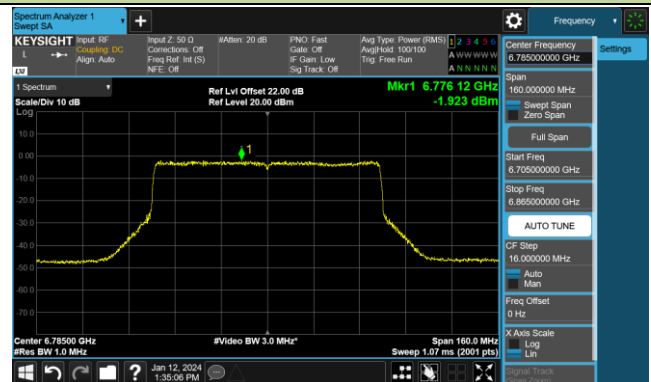

## 802.11ax-HE80 Power Spectral Density- Ant 0 (Nss = 2)

Channel 07 (5985MHz)

Channel 39 (6145MHz)

Channel 87 (6385MHz)

Channel 103 (6465MHz)

Channel 119 (6545MHz)

Channel 135 (6625MHz)

Channel 151 (6705MHz)

Channel 167 (6785MHz)

802.11ax-HE80 Power Spectral Density- Ant 0 (Nss = 2)

Channel 183 (6865MHz)

Channel 199 (6945MHz)

Channel 215 (7025MHz)

802.11ax-HE160 Power Spectral Density- Ant 0 (Nss = 2)

Channel 15 (6025MHz)