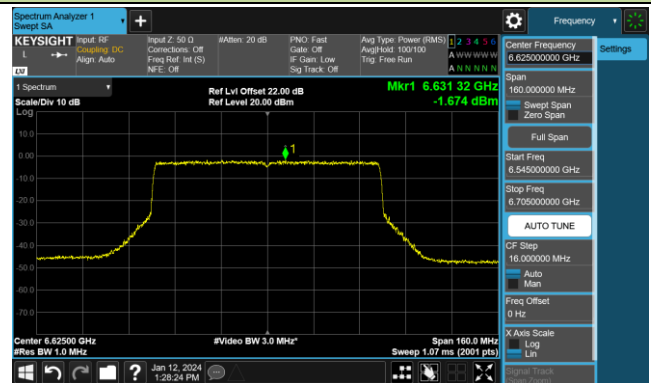

## 802.11ax-HE80 Power Spectral Density- Ant 0 (Nss = 2)

Channel 07 (5985MHz)

Channel 39 (6145MHz)

Channel 87 (6385MHz)

Channel 103 (6465MHz)

Channel 119 (6545MHz)

Channel 135 (6625MHz)

Channel 151 (6705MHz)

Channel 167 (6785MHz)

802.11ax-HE80 Power Spectral Density- Ant 0 (Nss = 2)

Channel 183 (6865MHz)

Channel 199 (6945MHz)

Channel 215 (7025MHz)

802.11ax-HE160 Power Spectral Density- Ant 0 (Nss = 2)

Channel 15 (6025MHz)