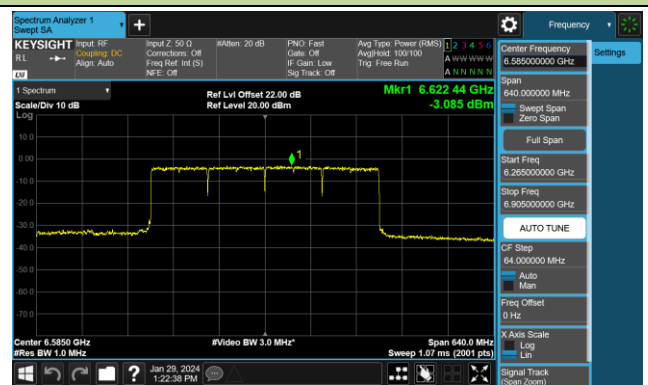

## 802.11be-EHT320 Power Spectral Density- Ant 0 (Nss = 2)

Channel 31 (6105MHz)

Channel 63 (6265MHz)

Channel 95 (6425MHz)

Channel 127 (6585MHz)

Channel 159 (6745MHz)

Channel 191 (6905MHz)

## 802.11ax-HE20 Power Spectral Density- Ant 1 (Nss = 2)

Channel 01 (5955MHz)

Channel 45 (6175MHz)

Channel 93 (6415MHz)

Channel 97 (6435MHz)

Channel 105 (6475MHz)

Channel 113 (6515MHz)

Channel 117 (6535MHz)

Channel 149 (6695MHz)