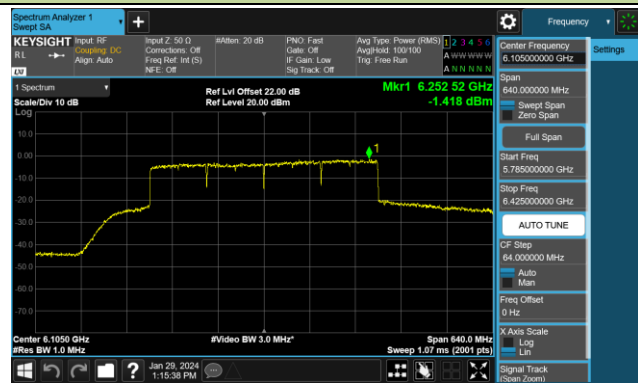

## 802.11be-EHT160 Power Spectral Density- Ant 0 (Nss = 2)

Channel 15 (6025MHz)

Channel 47 (6185MHz)

Channel 79 (6345MHz)

Channel 111 (6505MHz)

Channel 143 (6665MHz)

Channel 175 (6825MHz)

Channel 207 (6985MHz)

## 802.11be-EHT320 Power Spectral Density- Ant 0 (Nss = 2)

Channel 31 (6105MHz)

Channel 63 (6265MHz)

Channel 95 (6425MHz)

Channel 127 (6585MHz)

Channel 159 (6745MHz)

Channel 191 (6905MHz)