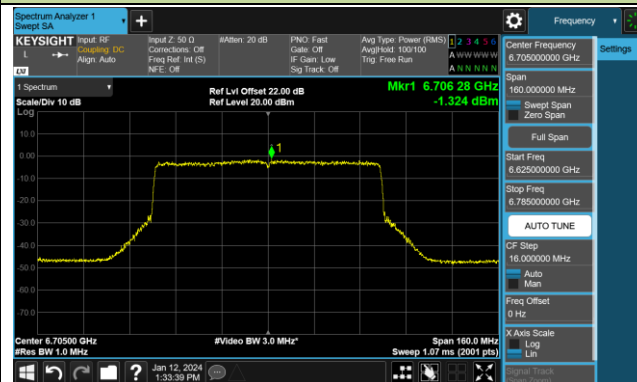

## 802.11ax-HE80 Power Spectral Density- Ant 0 (Nss = 2)

Channel 07 (5985MHz)

Channel 39 (6145MHz)

Channel 87 (6385MHz)

Channel 103 (6465MHz)

Channel 119 (6545MHz)

Channel 135 (6625MHz)

Channel 151 (6705MHz)

Channel 167 (6785MHz)

802.11ax-HE80 Power Spectral Density- Ant 0 (Nss = 2)

Channel 183 (6865MHz)

Channel 199 (6945MHz)

Channel 215 (7025MHz)

802.11ax-HE160 Power Spectral Density- Ant 0 (Nss = 2)

Channel 15 (6025MHz)