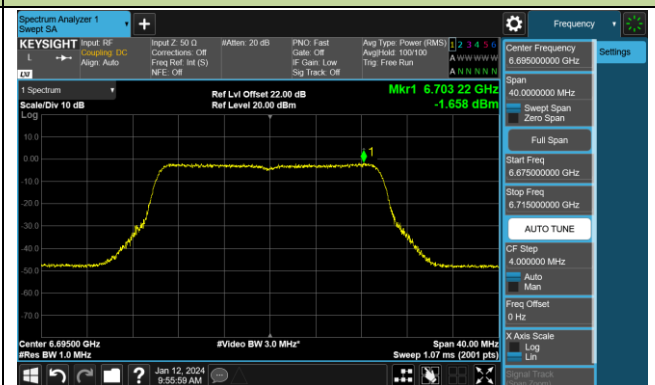

## 802.11be-EHT20 Power Spectral Density- Ant 0 (Nss = 2)

Channel 01 (5955MHz)

Channel 45 (6175MHz)

Channel 93 (6415MHz)

Channel 97 (6435MHz)

Channel 105 (6475MHz)

Channel 113 (6515MHz)

Channel 117 (6535MHz)

Channel 149 (6695MHz)