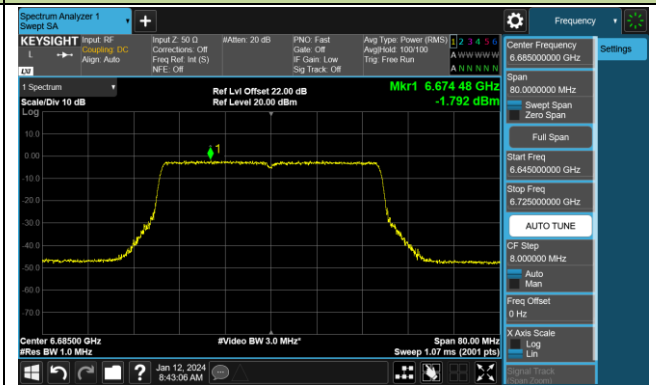

## 802.11be-EHT20 Power Spectral Density- Ant 0 (Nss = 2)

Channel 181 (6855MHz)

Channel 185 (6875MHz)

Channel 189 (6895MHz)

Channel 213 (7015MHz)

Channel 229 (7095MHz)

## 802.11be-EHT40 Power Spectral Density- Ant 0 (Nss = 2)

Channel 03 (5965MHz)

Channel 43 (6165MHz)

Channel 91 (6405MHz)

Channel 99 (6445MHz)

Channel 107 (6485MHz)

Channel 115 (6525MHz)

Channel 123 (6565MHz)

Channel 147 (6685MHz)

802.11be-EHT40 Power Spectral Density- Ant 0 (Nss = 2)

Channel 179 (6845MHz)

Channel 187 (6885MHz)

Channel 195 (6925MHz)

Channel 211 (7005MHz)

Channel 227 (7085MHz)