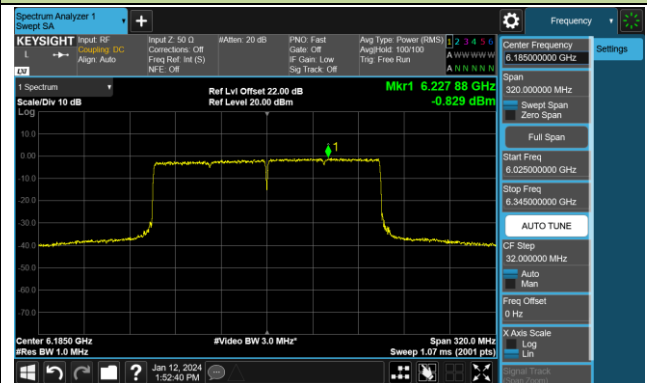

Channel 47 (6185MHz)