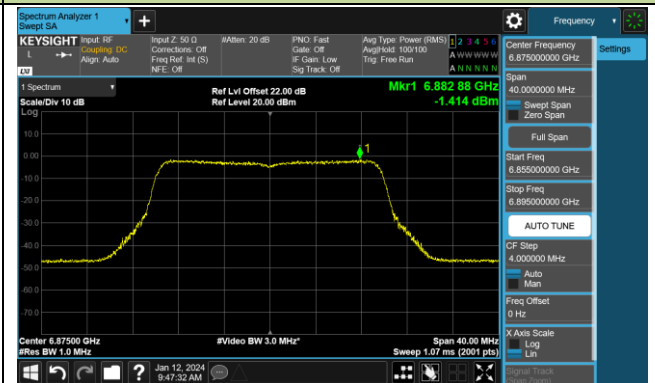

## 802.11be-EHT20 Power Spectral Density- Ant 0 (Nss = 2)

Channel 01 (5955MHz)

Channel 45 (6175MHz)

Channel 93 (6415MHz)

Channel 97 (6435MHz)

Channel 105 (6475MHz)

Channel 113 (6515MHz)

Channel 117 (6535MHz)

Channel 149 (6695MHz)

## 802.11be-EHT20 Power Spectral Density- Ant 0 (Nss = 2)

Channel 181 (6855MHz)

Channel 185 (6875MHz)

Channel 189 (6895MHz)

Channel 213 (7015MHz)

Channel 229 (7095MHz)