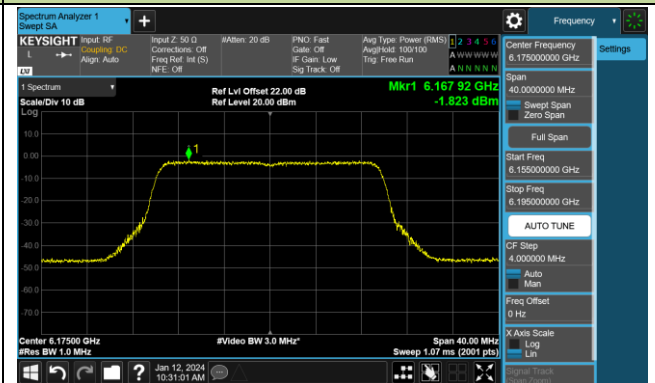

## 802.11be-EHT160 Power Spectral Density- Ant 0 (Nss = 2)

Channel 15 (6025MHz)

Channel 47 (6185MHz)

Channel 79 (6345MHz)

Channel 111 (6505MHz)

Channel 143 (6665MHz)

Channel 175 (6825MHz)

Channel 207 (6985MHz)

## 802.11be-EHT320 Power Spectral Density- Ant 0 (Nss = 2)

Channel 31 (6105MHz)

Channel 63 (6265MHz)

Channel 95 (6425MHz)

Channel 127 (6585MHz)

Channel 159 (6745MHz)

Channel 191 (6905MHz)

## 802.11ax-HE20 Power Spectral Density- Ant 1 (Nss = 2)

Channel 01 (5955MHz)

Channel 45 (6175MHz)

Channel 93 (6415MHz)

Channel 97 (6435MHz)

Channel 105 (6475MHz)

Channel 113 (6515MHz)

Channel 117 (6535MHz)

Channel 149 (6695MHz)