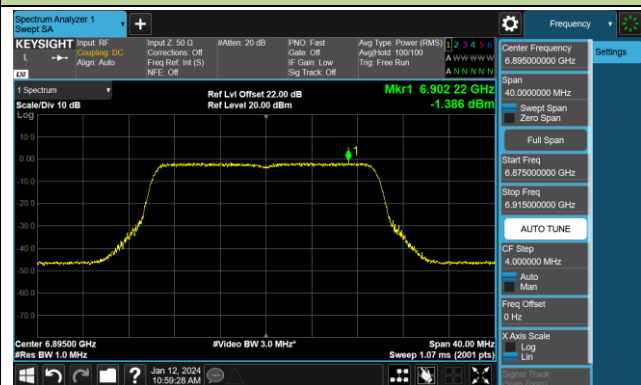

Channel 149 (6695MHz)

## 802.11ax-HE20 Power Spectral Density- Ant 1 (Nss = 2)

Channel 181 (6855MHz)

Channel 185 (6875MHz)

Channel 189 (6895MHz)

Channel 213 (7015MHz)

Channel 229 (7095MHz)