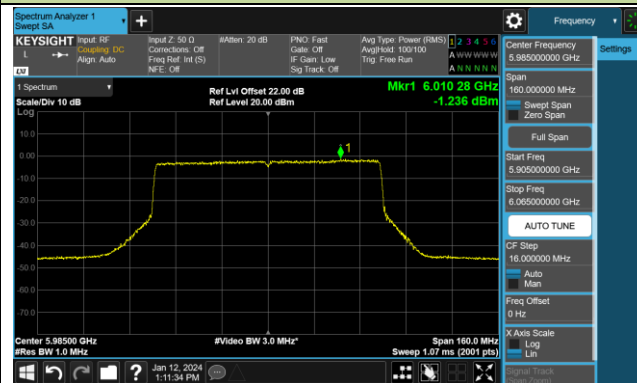

## 802.11ax-HE80 Power Spectral Density- Ant 0 (Nss = 2)

Channel 07 (5985MHz)

Channel 39 (6145MHz)

Channel 87 (6385MHz)

Channel 103 (6465MHz)

Channel 119 (6545MHz)

Channel 135 (6625MHz)

Channel 151 (6705MHz)

Channel 167 (6785MHz)

802.11ax-HE80 Power Spectral Density- Ant 0 (Nss = 2)

Channel 183 (6865MHz)

Channel 199 (6945MHz)

Channel 215 (7025MHz)

802.11ax-HE160 Power Spectral Density- Ant 0 (Nss = 2)

Channel 15 (6025MHz)