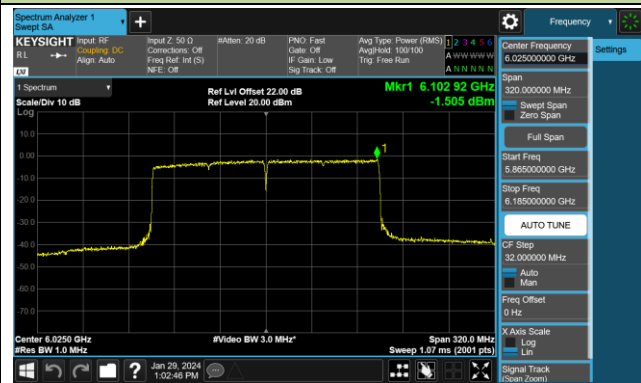

Channel 167 (6785MHz)

802.11ax-HE80 Power Spectral Density- Ant 0 (Nss = 2)

Channel 183 (6865MHz)

Channel 199 (6945MHz)

Channel 215 (7025MHz)

802.11ax-HE160 Power Spectral Density- Ant 0 (Nss = 2)

Channel 15 (6025MHz)