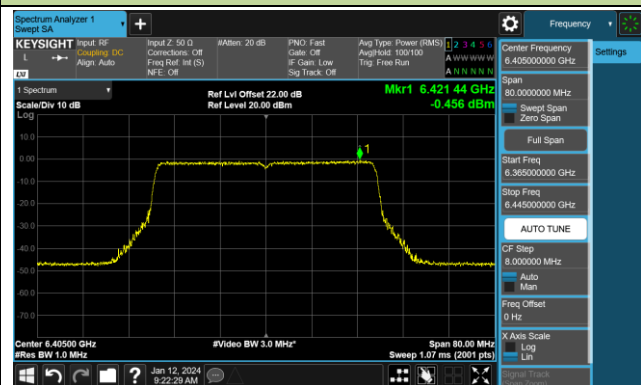

## 802.11be-EHT20 Power Spectral Density- Ant 0 (Nss = 2)

Channel 181 (6855MHz)

Channel 185 (6875MHz)

Channel 189 (6895MHz)

Channel 213 (7015MHz)

Channel 229 (7095MHz)

## 802.11be-EHT40 Power Spectral Density- Ant 0 (Nss = 2)

Channel 03 (5965MHz)

Channel 43 (6165MHz)

Channel 91 (6405MHz)

Channel 99 (6445MHz)

Channel 107 (6485MHz)

Channel 115 (6525MHz)

Channel 123 (6565MHz)

Channel 147 (6685MHz)

802.11be-EHT40 Power Spectral Density- Ant 0 (Nss = 2)

Channel 179 (6845MHz)

Channel 187 (6885MHz)

Channel 195 (6925MHz)

Channel 211 (7005MHz)

Channel 227 (7085MHz)