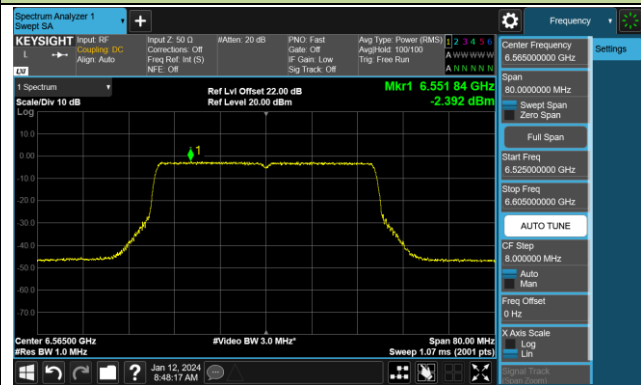

## 802.11be-EHT20 Power Spectral Density- Ant 0 (Nss = 2)

Channel 181 (6855MHz)

Channel 185 (6875MHz)

Channel 189 (6895MHz)

Channel 213 (7015MHz)

Channel 229 (7095MHz)

## 802.11be-EHT40 Power Spectral Density- Ant 0 (Nss = 2)

Channel 03 (5965MHz)

Channel 43 (6165MHz)

Channel 91 (6405MHz)

Channel 99 (6445MHz)

Channel 107 (6485MHz)

Channel 115 (6525MHz)

Channel 123 (6565MHz)