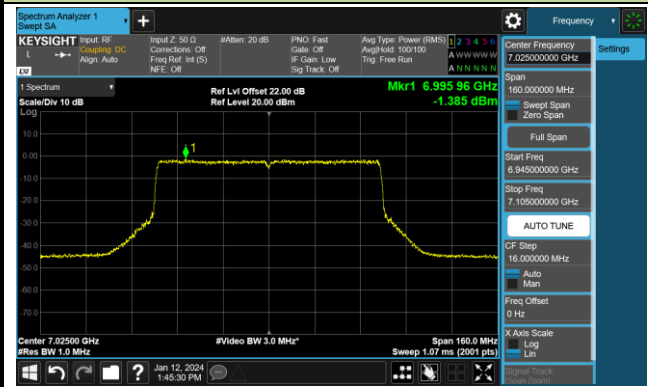

Channel 167 (6785MHz)

802.11ax-HE80 Power Spectral Density- Ant 0 (Nss = 2)

Channel 183 (6865MHz)

Channel 199 (6945MHz)

Channel 215 (7025MHz)

802.11ax-HE160 Power Spectral Density- Ant 0 (Nss = 2)

Channel 15 (6025MHz)