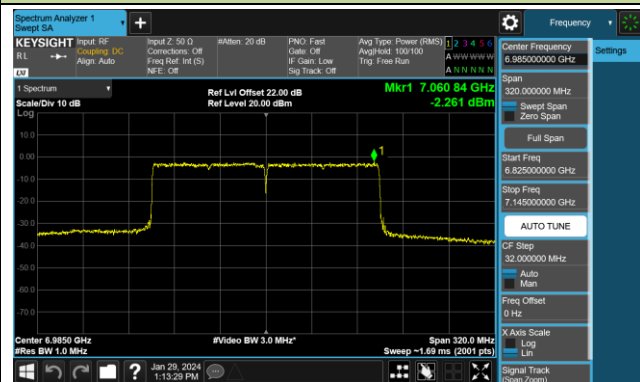

## 802.11be-EHT160 Power Spectral Density- Ant 0 (Nss = 2)

Channel 15 (6025MHz)

Channel 47 (6185MHz)

Channel 79 (6345MHz)

Channel 111 (6505MHz)

Channel 143 (6665MHz)

Channel 175 (6825MHz)

Channel 207 (6985MHz)

## 802.11be-EHT320 Power Spectral Density- Ant 0 (Nss = 2)

Channel 31 (6105MHz)

Channel 63 (6265MHz)

Channel 95 (6425MHz)

Channel 127 (6585MHz)

Channel 159 (6745MHz)

Channel 191 (6905MHz)