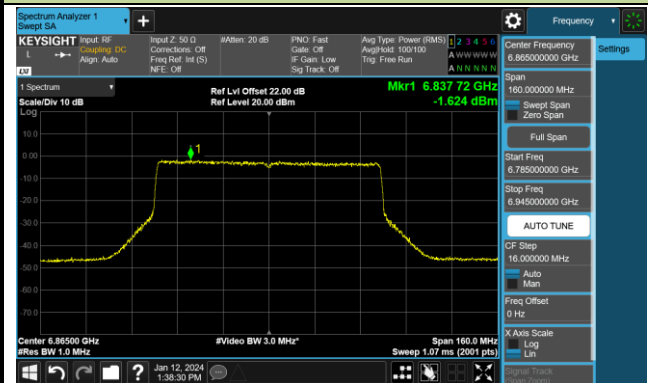

## 802.11ax-HE80 Power Spectral Density- Ant 0 (Nss = 2)

Channel 07 (5985MHz)

Channel 39 (6145MHz)

Channel 87 (6385MHz)

Channel 103 (6465MHz)

Channel 119 (6545MHz)

Channel 135 (6625MHz)

Channel 151 (6705MHz)

Channel 167 (6785MHz)

802.11ax-HE80 Power Spectral Density- Ant 0 (Nss = 2)

Channel 183 (6865MHz)

Channel 199 (6945MHz)

Channel 215 (7025MHz)

802.11ax-HE160 Power Spectral Density- Ant 0 (Nss = 2)

Channel 15 (6025MHz)