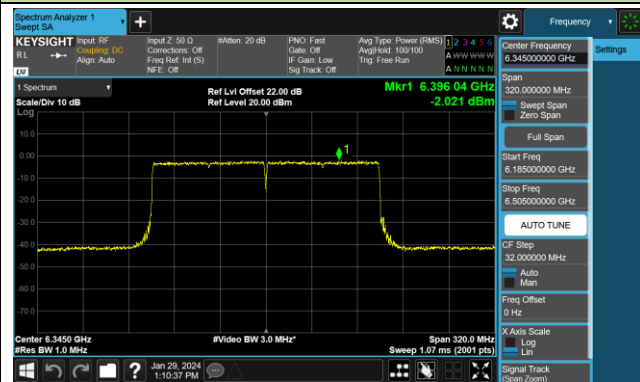

## 802.11be-EHT160 Power Spectral Density- Ant 0 (Nss = 2)

Channel 15 (6025MHz)

Channel 47 (6185MHz)

Channel 79 (6345MHz)

Channel 111 (6505MHz)

Channel 143 (6665MHz)

Channel 175 (6825MHz)

Channel 207 (6985MHz)

## 802.11be-EHT320 Power Spectral Density- Ant 0 (Nss = 2)

Channel 31 (6105MHz)

Channel 63 (6265MHz)

Channel 95 (6425MHz)

Channel 127 (6585MHz)

Channel 159 (6745MHz)

Channel 191 (6905MHz)