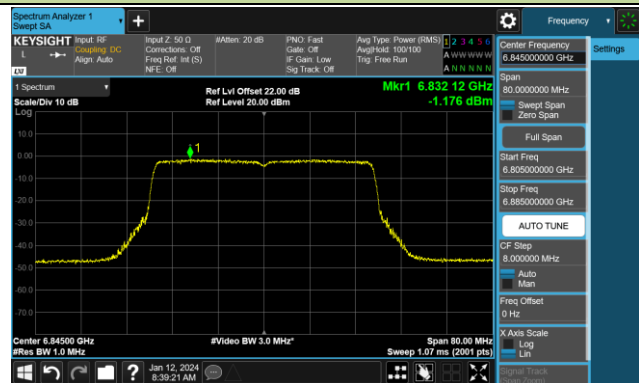

## 802.11be-EHT20 Power Spectral Density- Ant 0 (Nss = 2)

Channel 181 (6855MHz)

Channel 185 (6875MHz)

Channel 189 (6895MHz)

Channel 213 (7015MHz)

Channel 229 (7095MHz)

## 802.11be-EHT40 Power Spectral Density- Ant 0 (Nss = 2)

Channel 03 (5965MHz)

Channel 43 (6165MHz)

Channel 91 (6405MHz)

Channel 99 (6445MHz)

Channel 107 (6485MHz)

Channel 115 (6525MHz)

Channel 123 (6565MHz)

Channel 147 (6685MHz)

802.11be-EHT40 Power Spectral Density- Ant 0 (Nss = 2)

Channel 179 (6845MHz)

Channel 187 (6885MHz)

Channel 195 (6925MHz)

Channel 211 (7005MHz)

Channel 227 (7085MHz)