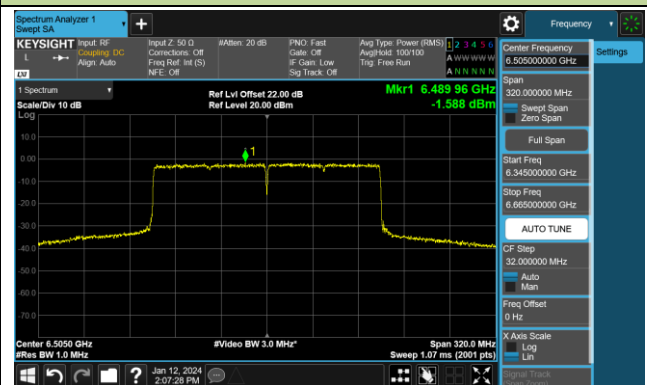

Channel 111 (6505MHz)