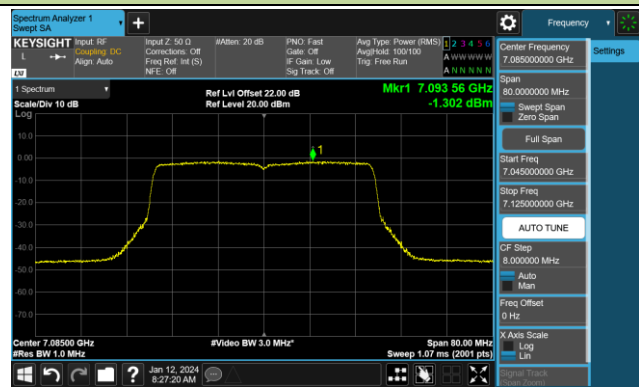

Channel 147 (6685MHz)

802.11be-EHT40 Power Spectral Density- Ant 0 (Nss = 2)

Channel 179 (6845MHz)

Channel 187 (6885MHz)

Channel 195 (6925MHz)

Channel 211 (7005MHz)

Channel 227 (7085MHz)

## 802.11be-EHT80 Power Spectral Density- Ant 0 (Nss = 2)

Channel 07 (5985MHz)

Channel 39 (6145MHz)

Channel 87 (6385MHz)

Channel 103 (6465MHz)

Channel 119 (6545MHz)

Channel 135 (6625MHz)

Channel 151 (6705MHz)