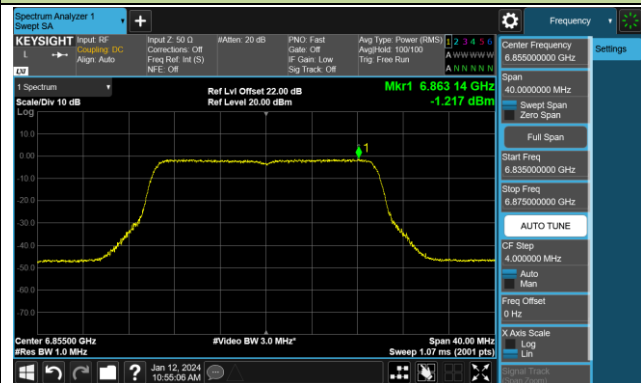

802.11ax-HE20 Power Spectral Density- Ant 1 (Nss = 2)

Channel 181 (6855MHz)