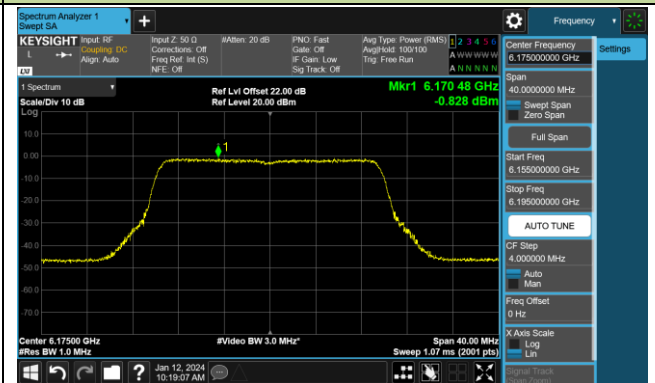

Channel 167 (6785MHz)

802.11ax-HE80 Power Spectral Density- Ant 0 (Nss = 2)

Channel 183 (6865MHz)

Channel 199 (6945MHz)

Channel 215 (7025MHz)

802.11ax-HE160 Power Spectral Density- Ant 0 (Nss = 2)

Channel 15 (6025MHz)

Channel 47 (6185MHz)

Channel 79 (6345MHz)

Channel 111 (6505MHz)

Channel 143 (6665MHz)

Channel 175 (6825MHz)

Channel 207 (6985MHz)

## 802.11be-EHT20 Power Spectral Density- Ant 0 (Nss = 2)

Channel 01 (5955MHz)

Channel 45 (6175MHz)

Channel 93 (6415MHz)

Channel 97 (6435MHz)

Channel 105 (6475MHz)

Channel 113 (6515MHz)

Channel 117 (6535MHz)

Channel 149 (6695MHz)