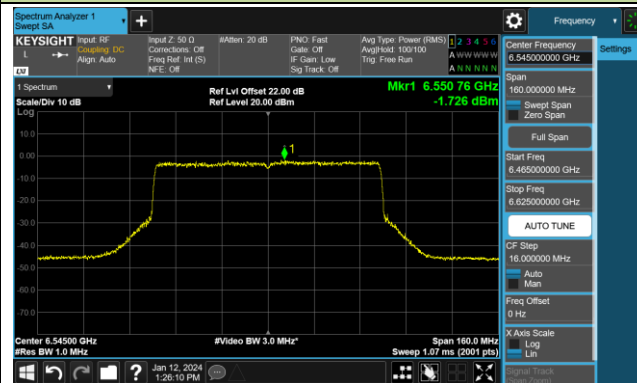

## 802.11ax-HE80 Power Spectral Density- Ant 0 (Nss = 2)

Channel 07 (5985MHz)

Channel 39 (6145MHz)

Channel 87 (6385MHz)

Channel 103 (6465MHz)

Channel 119 (6545MHz)

Channel 135 (6625MHz)

Channel 151 (6705MHz)

Channel 167 (6785MHz)

802.11ax-HE80 Power Spectral Density- Ant 0 (Nss = 2)

Channel 183 (6865MHz)

Channel 199 (6945MHz)

Channel 215 (7025MHz)

802.11ax-HE160 Power Spectral Density- Ant 0 (Nss = 2)

Channel 15 (6025MHz)