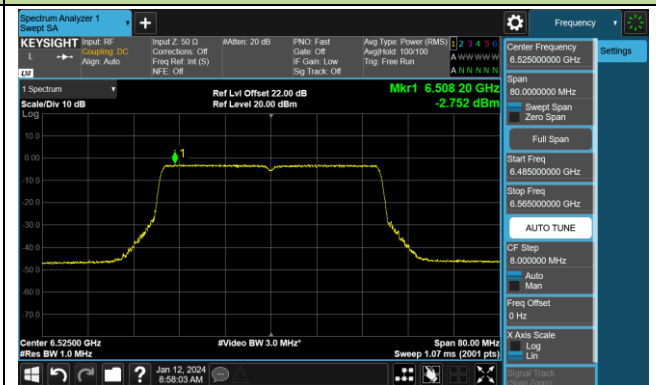

## 802.11be-EHT20 Power Spectral Density- Ant 0 (Nss = 2)

Channel 181 (6855MHz)

Channel 185 (6875MHz)

Channel 189 (6895MHz)

Channel 213 (7015MHz)

Channel 229 (7095MHz)

## 802.11be-EHT40 Power Spectral Density- Ant 0 (Nss = 2)

Channel 03 (5965MHz)

Channel 43 (6165MHz)

Channel 91 (6405MHz)

Channel 99 (6445MHz)

Channel 107 (6485MHz)

Channel 115 (6525MHz)

Channel 123 (6565MHz)

Channel 147 (6685MHz)

802.11be-EHT40 Power Spectral Density- Ant 0 (Nss = 2)

Channel 179 (6845MHz)

Channel 187 (6885MHz)

Channel 195 (6925MHz)

Channel 211 (7005MHz)

Channel 227 (7085MHz)