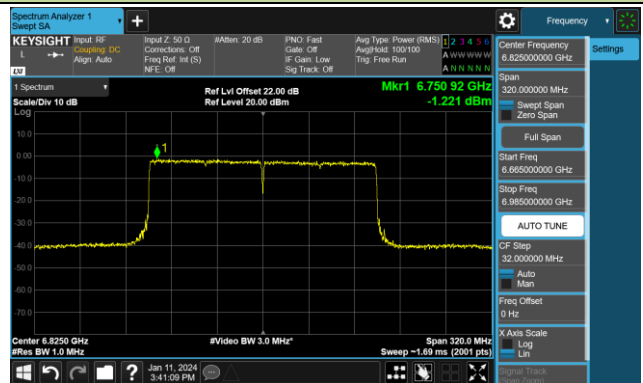

## 802.11be-EHT160 Power Spectral Density- Ant 0 (Nss = 2)

Channel 15 (6025MHz)

Channel 47 (6185MHz)

Channel 79 (6345MHz)

Channel 111 (6505MHz)

Channel 143 (6665MHz)

Channel 175 (6825MHz)

Channel 207 (6985MHz)

## 802.11be-EHT320 Power Spectral Density- Ant 0 (Nss = 2)

Channel 31 (6105MHz)

Channel 63 (6265MHz)

Channel 95 (6425MHz)

Channel 127 (6585MHz)

Channel 159 (6745MHz)

Channel 191 (6905MHz)