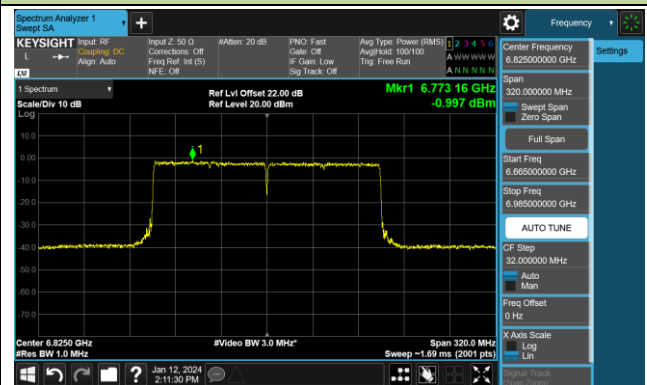

Channel 47 (6185MHz)

Channel 79 (6345MHz)

Channel 111 (6505MHz)

Channel 143 (6665MHz)

Channel 175 (6825MHz)

Channel 207 (6985MHz)

## 802.11be-EHT20 Power Spectral Density- Ant 0 (Nss = 2)

Channel 01 (5955MHz)

Channel 45 (6175MHz)

Channel 93 (6415MHz)

Channel 97 (6435MHz)

Channel 105 (6475MHz)

Channel 113 (6515MHz)

Channel 117 (6535MHz)

Channel 149 (6695MHz)