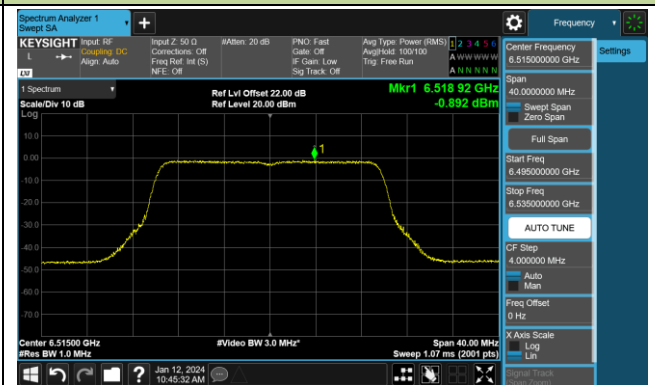

## 802.11be-EHT320 Power Spectral Density- Ant 0 (Nss = 2)

Channel 31 (6105MHz)

Channel 63 (6265MHz)

Channel 95 (6425MHz)

Channel 127 (6585MHz)

Channel 159 (6745MHz)

Channel 191 (6905MHz)

## 802.11ax-HE20 Power Spectral Density- Ant 1 (Nss = 2)

Channel 01 (5955MHz)

Channel 45 (6175MHz)

Channel 93 (6415MHz)

Channel 97 (6435MHz)

Channel 105 (6475MHz)

Channel 113 (6515MHz)

Channel 117 (6535MHz)

Channel 149 (6695MHz)