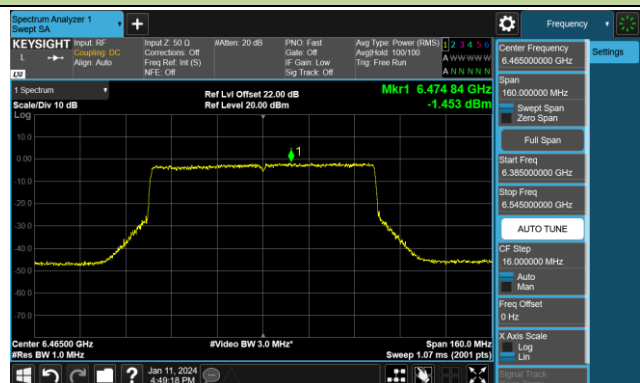

## 802.11be-EHT80 Power Spectral Density- Ant 0 (Nss = 2)

Channel 07 (5985MHz)

Channel 39 (6145MHz)

Channel 87 (6385MHz)

Channel 103 (6465MHz)

Channel 119 (6545MHz)

Channel 135 (6625MHz)

Channel 151 (6705MHz)

Channel 167 (6785MHz)

802.11be-EHT80 Power Spectral Density- Ant 0 (Nss = 2)

Channel 183 (6865MHz)

Channel 199 (6945MHz)

Channel 215 (7025MHz)