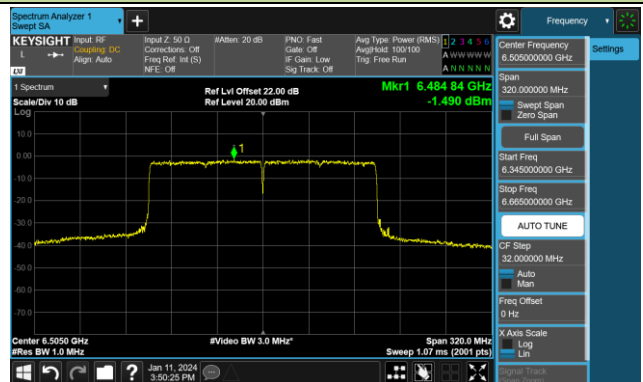

## 802.11be-EHT160 Power Spectral Density- Ant 0 (Nss = 2)

Channel 15 (6025MHz)

Channel 47 (6185MHz)

Channel 79 (6345MHz)

Channel 111 (6505MHz)

Channel 143 (6665MHz)

Channel 175 (6825MHz)

Channel 207 (6985MHz)

## 802.11be-EHT320 Power Spectral Density- Ant 0 (Nss = 2)

Channel 31 (6105MHz)

Channel 63 (6265MHz)

Channel 95 (6425MHz)

Channel 127 (6585MHz)

Channel 159 (6745MHz)

Channel 191 (6905MHz)