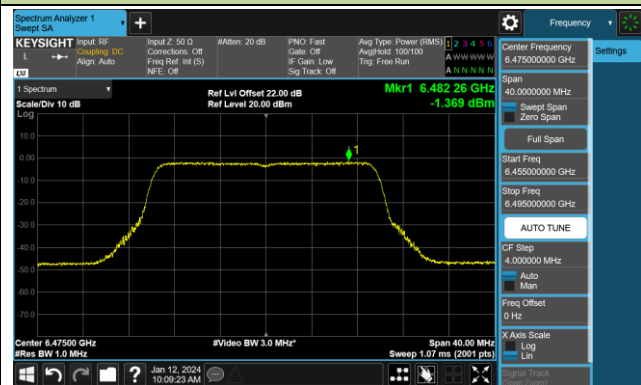

## 802.11be-EHT20 Power Spectral Density- Ant 0 (Nss = 2)

Channel 01 (5955MHz)

Channel 45 (6175MHz)

Channel 93 (6415MHz)

Channel 97 (6435MHz)

Channel 105 (6475MHz)

Channel 113 (6515MHz)

Channel 117 (6535MHz)

Channel 149 (6695MHz)