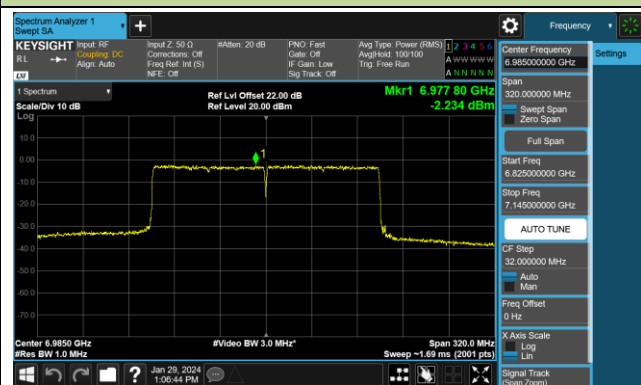

Channel 167 (6785MHz)

802.11ax-HE80 Power Spectral Density- Ant 0 (Nss = 2)

Channel 183 (6865MHz)

Channel 199 (6945MHz)

Channel 215 (7025MHz)

802.11ax-HE160 Power Spectral Density- Ant 0 (Nss = 2)

Channel 15 (6025MHz)

Channel 47 (6185MHz)

Channel 79 (6345MHz)

Channel 111 (6505MHz)

Channel 143 (6665MHz)

Channel 175 (6825MHz)

Channel 207 (6985MHz)

## 802.11be-EHT20 Power Spectral Density- Ant 0 (Nss = 2)

Channel 01 (5955MHz)

Channel 45 (6175MHz)

Channel 93 (6415MHz)

Channel 97 (6435MHz)

Channel 105 (6475MHz)

Channel 113 (6515MHz)

Channel 117 (6535MHz)

Channel 149 (6695MHz)