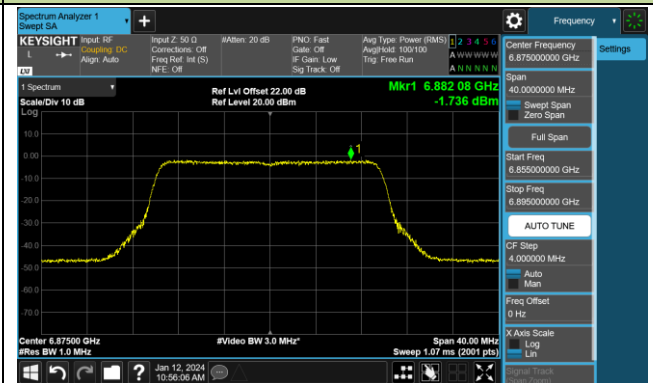

## 802.11ax-HE20 Power Spectral Density- Ant 1 (Nss = 2)

Channel 01 (5955MHz)

Channel 45 (6175MHz)

Channel 93 (6415MHz)

Channel 97 (6435MHz)

Channel 105 (6475MHz)

Channel 113 (6515MHz)

Channel 117 (6535MHz)

Channel 149 (6695MHz)

## 802.11ax-HE20 Power Spectral Density- Ant 1 (Nss = 2)

Channel 181 (6855MHz)

Channel 185 (6875MHz)

Channel 189 (6895MHz)

Channel 213 (7015MHz)

Channel 229 (7095MHz)