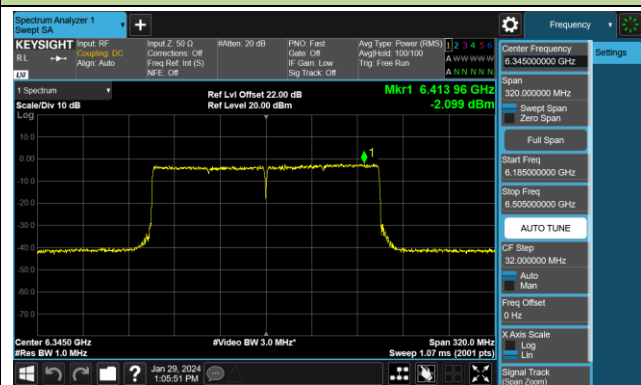

Channel 167 (6785MHz)

802.11ax-HE80 Power Spectral Density- Ant 0 (Nss = 2)

Channel 183 (6865MHz)

Channel 199 (6945MHz)

Channel 215 (7025MHz)

802.11ax-HE160 Power Spectral Density- Ant 0 (Nss = 2)

Channel 15 (6025MHz)

Channel 47 (6185MHz)

Channel 79 (6345MHz)

Channel 111 (6505MHz)

Channel 143 (6665MHz)

Channel 175 (6825MHz)

Channel 207 (6985MHz)