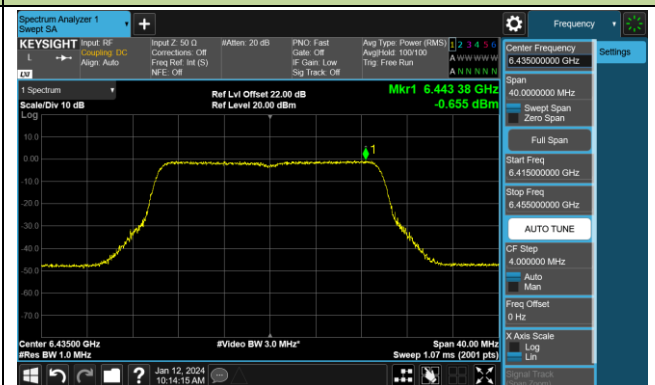

## 802.11be-EHT20 Power Spectral Density- Ant 0 (Nss = 2)

Channel 01 (5955MHz)

Channel 45 (6175MHz)

Channel 93 (6415MHz)

Channel 97 (6435MHz)

Channel 105 (6475MHz)

Channel 113 (6515MHz)

Channel 117 (6535MHz)

Channel 149 (6695MHz)