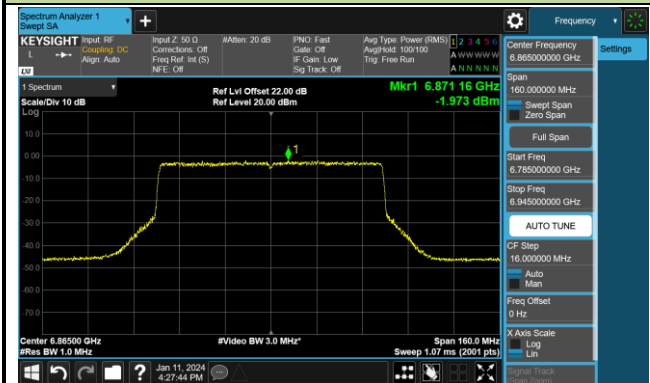

## 802.11be-EHT80 Power Spectral Density- Ant 0 (Nss = 2)

Channel 07 (5985MHz)

Channel 39 (6145MHz)

Channel 87 (6385MHz)

Channel 103 (6465MHz)

Channel 119 (6545MHz)

Channel 135 (6625MHz)

Channel 151 (6705MHz)

Channel 167 (6785MHz)

802.11be-EHT80 Power Spectral Density- Ant 0 (Nss = 2)

Channel 183 (6865MHz)

Channel 199 (6945MHz)

Channel 215 (7025MHz)