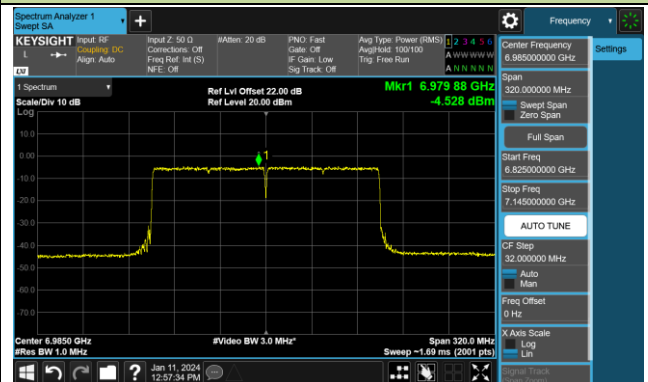

802.11be-EHT80 Power Spectral Density- Ant 1 (Nss = 1)

Channel 183 (6865MHz)

Channel 199 (6945MHz)

Channel 215 (7025MHz)

802.11be-EHT160 Power Spectral Density- Ant 1 (Nss = 1)

Channel 15 (6025MHz)

Channel 47 (6185MHz)

Channel 79 (6345MHz)

Channel 111 (6505MHz)

Channel 143 (6665MHz)

Channel 175 (6825MHz)

Channel 207 (6985MHz)

802.11be-EHT320 Power Spectral Density- Ant 1 (Nss = 1)

Channel 31 (6105MHz)

Channel 63 (6265MHz)

Channel 95 (6425MHz)

Channel 127 (6585MHz)

Channel 159 (6745MHz)

Channel 191 (6905MHz)

802.11ax-HE20 Power Spectral Density- Ant 0 (Nss = 2)

Channel 01 (5955MHz)

Channel 45 (6175MHz)

Channel 93 (6415MHz)