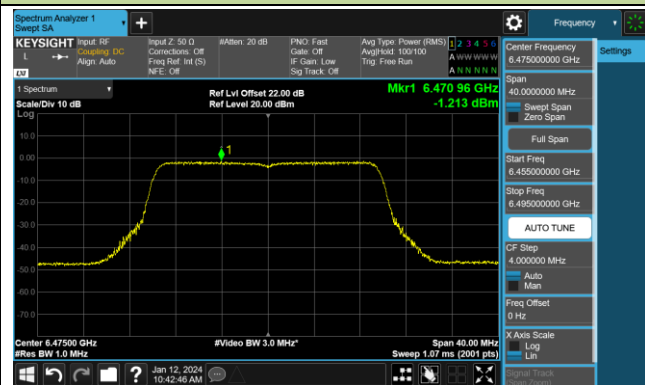

Channel 95 (6425MHz)

Channel 127 (6585MHz)

Channel 159 (6745MHz)

Channel 191 (6905MHz)

802.11ax-HE20 Power Spectral Density- Ant 0 (Nss = 2)

Channel 01 (5955MHz)

Channel 45 (6175MHz)

Channel 93 (6415MHz)

Channel 97 (6435MHz)

Channel 105 (6475MHz)

Channel 113 (6515MHz)

Channel 117 (6535MHz)

Channel 149 (6695MHz)

802.11ax-HE20 Power Spectral Density- Ant 0 (Nss = 2)

Channel 181 (6855MHz)

Channel 185 (6875MHz)