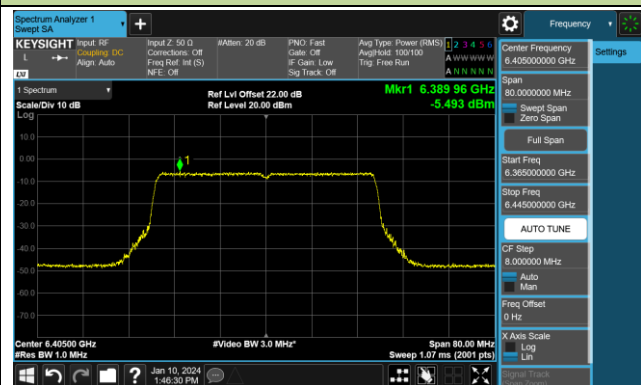

Channel 149 (6695MHz)

802.11be-EHT20 Power Spectral Density- Ant 1 (Nss = 1)

Channel 181 (6855MHz)

Channel 185 (6875MHz)

Channel 189 (6895MHz)

Channel 213 (7015MHz)

Channel 229 (7095MHz)

802.11be-EHT40 Power Spectral Density- Ant 1 (Nss = 1)

Channel 03 (5965MHz)

Channel 43 (6165MHz)

Channel 91 (6405MHz)

Channel 99 (6445MHz)

Channel 107 (6485MHz)

Channel 115 (6525MHz)

Channel 123 (6565MHz)

Channel 147 (6685MHz)