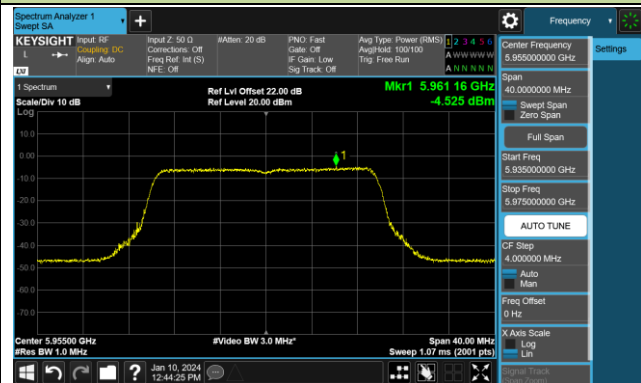

802.11ax-HE160 Power Spectral Density- Ant 1 (Nss = 1)

Channel 15 (6025MHz)

Channel 47 (6185MHz)

Channel 79 (6345MHz)

Channel 111 (6505MHz)

Channel 143 (6665MHz)

Channel 175 (6825MHz)

Channel 207 (6985MHz)

802.11be-EHT20 Power Spectral Density- Ant 1 (Nss = 1)

Channel 01 (5955MHz)

Channel 45 (6175MHz)

Channel 93 (6415MHz)

Channel 97 (6435MHz)

Channel 105 (6475MHz)

Channel 113 (6515MHz)

Channel 117 (6535MHz)