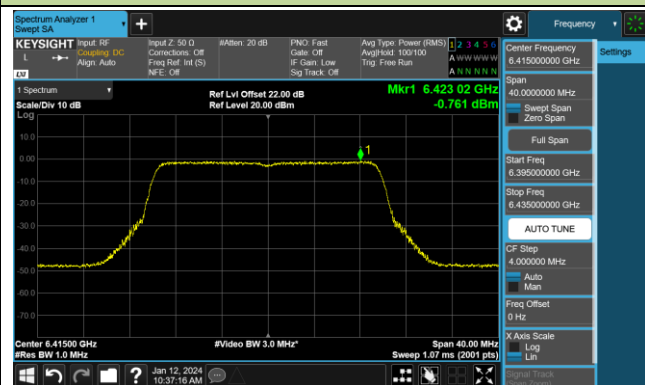

Channel 95 (6425MHz)

Channel 127 (6585MHz)

Channel 159 (6745MHz)

Channel 191 (6905MHz)

802.11ax-HE20 Power Spectral Density- Ant 0 (Nss = 2)

Channel 01 (5955MHz)

Channel 45 (6175MHz)

Channel 93 (6415MHz)

Channel 97 (6435MHz)

Channel 105 (6475MHz)

Channel 113 (6515MHz)

Channel 117 (6535MHz)

Channel 149 (6695MHz)

802.11ax-HE20 Power Spectral Density- Ant 0 (Nss = 2)

Channel 181 (6855MHz)

Channel 185 (6875MHz)