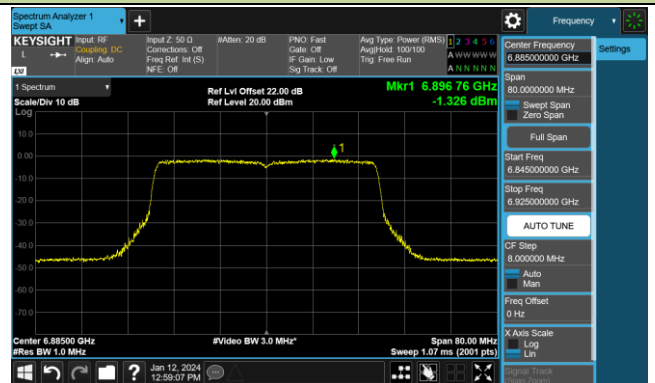

Channel 189 (6895MHz)

Channel 213 (7015MHz)

Channel 229 (7095MHz)

802.11ax-HE40 Power Spectral Density- Ant 0 (Nss = 2)

Channel 03 (5965MHz)

Channel 43 (6165MHz)

Channel 91 (6405MHz)

Channel 99 (6445MHz)

Channel 107 (6485MHz)

Channel 115 (6525MHz)

Channel 123 (6565MHz)

Channel 147 (6685MHz)

802.11ax-HE40 Power Spectral Density- Ant 0 (Nss = 2)

Channel 179 (6845MHz)

Channel 187 (6885MHz)

Channel 195 (6925MHz)

Channel 211 (7005MHz)

Channel 227 (7085MHz)