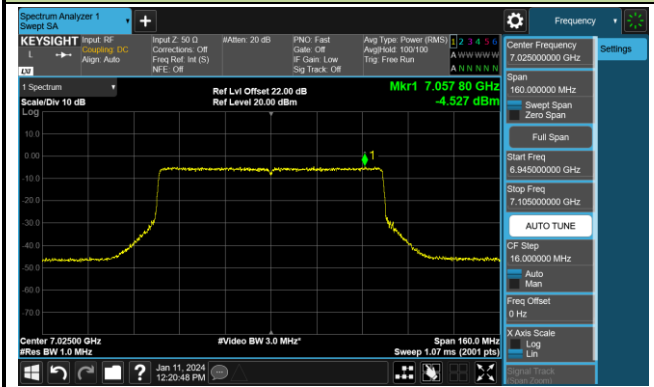

802.11be-EHT80 Power Spectral Density- Ant 1 (Nss = 1)

Channel 183 (6865MHz)

Channel 199 (6945MHz)

Channel 215 (7025MHz)

802.11be-EHT160 Power Spectral Density- Ant 1 (Nss = 1)

Channel 15 (6025MHz)

Channel 47 (6185MHz)