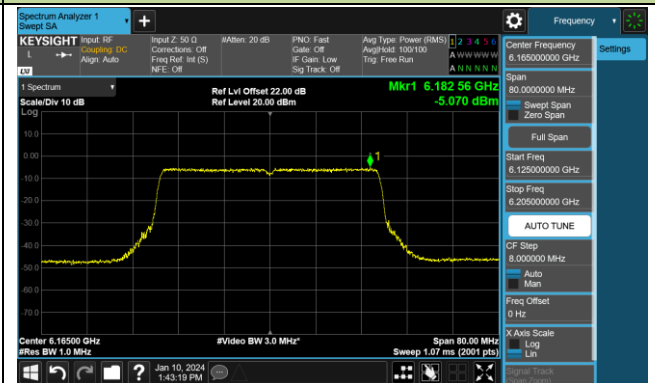

802.11be-EHT20 Power Spectral Density- Ant 1 (Nss = 1)

Channel 01 (5955MHz)

Channel 45 (6175MHz)

Channel 93 (6415MHz)

Channel 97 (6435MHz)

Channel 105 (6475MHz)

Channel 113 (6515MHz)

Channel 117 (6535MHz)

Channel 149 (6695MHz)

802.11be-EHT20 Power Spectral Density- Ant 1 (Nss = 1)

Channel 181 (6855MHz)

Channel 185 (6875MHz)

Channel 189 (6895MHz)

Channel 213 (7015MHz)

Channel 229 (7095MHz)

802.11be-EHT40 Power Spectral Density- Ant 1 (Nss = 1)

Channel 03 (5965MHz)

Channel 43 (6165MHz)

Channel 91 (6405MHz)

Channel 99 (6445MHz)

Channel 107 (6485MHz)

Channel 115 (6525MHz)

Channel 123 (6565MHz)

Channel 147 (6685MHz)