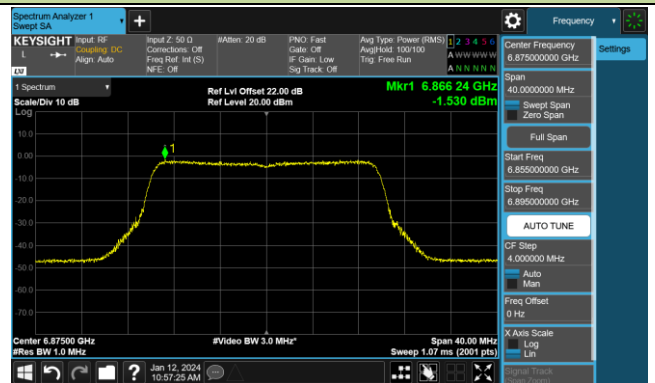

Channel 97 (6435MHz)

Channel 105 (6475MHz)

Channel 113 (6515MHz)

Channel 117 (6535MHz)

Channel 149 (6695MHz)

802.11ax-HE20 Power Spectral Density- Ant 0 (Nss = 2)

Channel 181 (6855MHz)

Channel 185 (6875MHz)

Channel 189 (6895MHz)

Channel 213 (7015MHz)

Channel 229 (7095MHz)

802.11ax-HE40 Power Spectral Density- Ant 0 (Nss = 2)

Channel 03 (5965MHz)

Channel 43 (6165MHz)

Channel 91 (6405MHz)

Channel 99 (6445MHz)