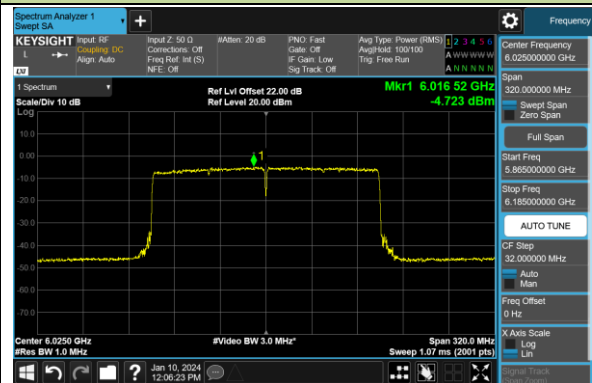

802.11ax-HE160 Power Spectral Density- Ant 1 (Nss = 1)

Channel 15 (6025MHz)

Channel 47 (6185MHz)

Channel 79 (6345MHz)

Channel 111 (6505MHz)

Channel 143 (6665MHz)

Channel 175 (6825MHz)

Channel 207 (6985MHz)

802.11be-EHT20 Power Spectral Density- Ant 1 (Nss = 1)

Channel 01 (5955MHz)

Channel 45 (6175MHz)

Channel 93 (6415MHz)

Channel 97 (6435MHz)

Channel 105 (6475MHz)

Channel 113 (6515MHz)

Channel 117 (6535MHz)