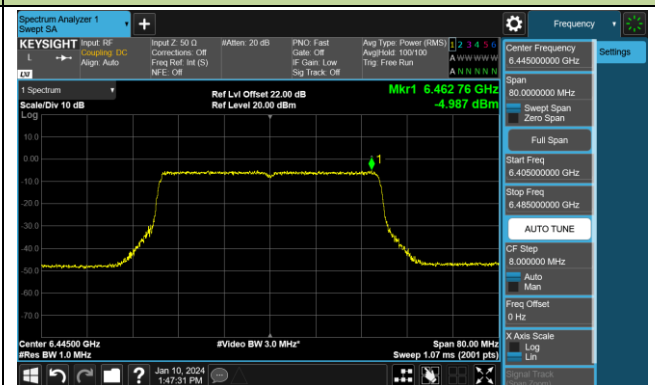

Channel 03 (5965MHz)

Channel 43 (6165MHz)

Channel 91 (6405MHz)

Channel 99 (6445MHz)

Channel 107 (6485MHz)

Channel 115 (6525MHz)

Channel 123 (6565MHz)

Channel 147 (6685MHz)

802.11be-EHT40 Power Spectral Density- Ant 1 (Nss = 1)

Channel 179 (6845MHz)

Channel 187 (6885MHz)

Channel 195 (6925MHz)

Channel 211 (7005MHz)

Channel 227 (7085MHz)

802.11be-EHT80 Power Spectral Density- Ant 1 (Nss = 1)