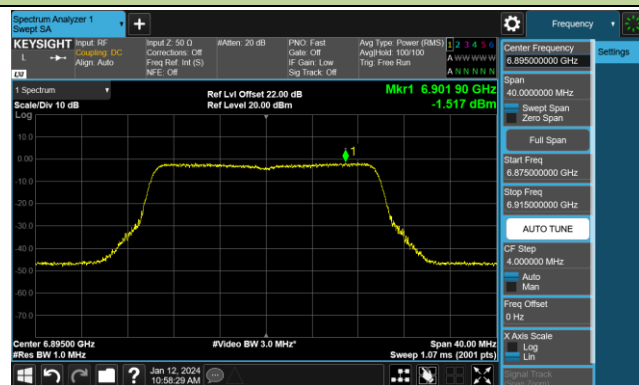

Channel 95 (6425MHz)

Channel 127 (6585MHz)

Channel 159 (6745MHz)

Channel 191 (6905MHz)

802.11ax-HE20 Power Spectral Density- Ant 0 (Nss = 2)

Channel 01 (5955MHz)

Channel 45 (6175MHz)

Channel 93 (6415MHz)

Channel 97 (6435MHz)

Channel 105 (6475MHz)

Channel 113 (6515MHz)

Channel 117 (6535MHz)

Channel 149 (6695MHz)

802.11ax-HE20 Power Spectral Density- Ant 0 (Nss = 2)

Channel 181 (6855MHz)

Channel 185 (6875MHz)

Channel 189 (6895MHz)

Channel 213 (7015MHz)

Channel 229 (7095MHz)

802.11ax-HE40 Power Spectral Density- Ant 0 (Nss = 2)

Channel 03 (5965MHz)

Channel 43 (6165MHz)

Channel 91 (6405MHz)

Channel 99 (6445MHz)