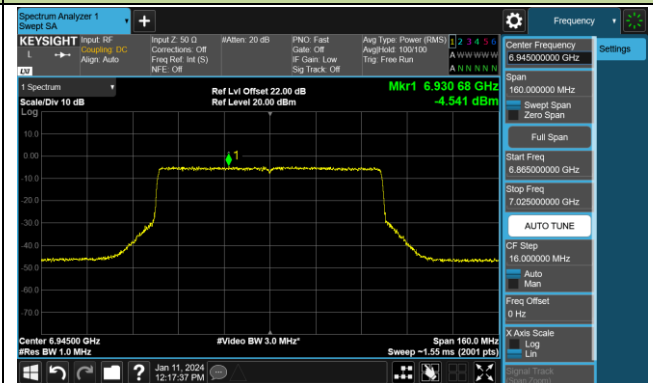

802.11be-EHT40 Power Spectral Density- Ant 1 (Nss = 1)

Channel 179 (6845MHz)

Channel 187 (6885MHz)

Channel 195 (6925MHz)

Channel 211 (7005MHz)

Channel 227 (7085MHz)

802.11be-EHT80 Power Spectral Density- Ant 1 (Nss = 1)

Channel 07 (5985MHz)

Channel 39 (6145MHz)

Channel 87 (6385MHz)

Channel 103 (6465MHz)

Channel 119 (6545MHz)

Channel 135 (6625MHz)

Channel 151 (6705MHz)

Channel 167 (6785MHz)

802.11be-EHT80 Power Spectral Density- Ant 1 (Nss = 1)

Channel 183 (6865MHz)

Channel 199 (6945MHz)

Channel 215 (7025MHz)

802.11be-EHT160 Power Spectral Density- Ant 1 (Nss = 1)

Channel 15 (6025MHz)

Channel 47 (6185MHz)