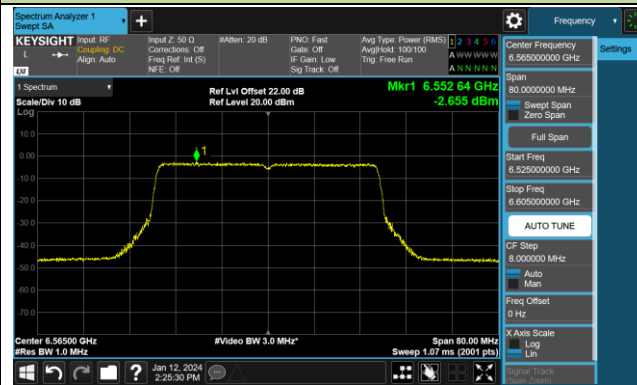

Channel 123 (6565MHz)