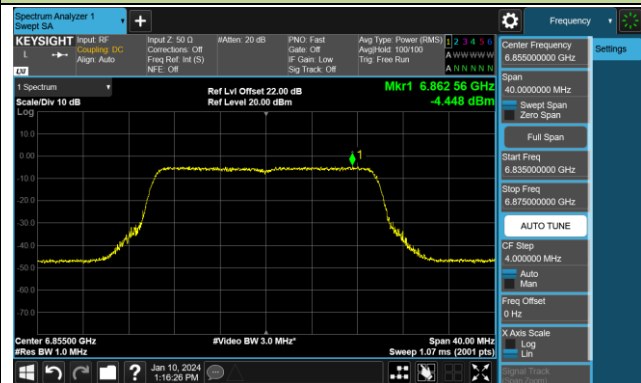

802.11be-EHT20 Power Spectral Density- Ant 1 (Nss = 1)

Channel 01 (5955MHz)

Channel 45 (6175MHz)

Channel 93 (6415MHz)

Channel 97 (6435MHz)

Channel 105 (6475MHz)

Channel 113 (6515MHz)

Channel 117 (6535MHz)

Channel 149 (6695MHz)

802.11be-EHT20 Power Spectral Density- Ant 1 (Nss = 1)

Channel 181 (6855MHz)

Channel 185 (6875MHz)

Channel 189 (6895MHz)

Channel 213 (7015MHz)

Channel 229 (7095MHz)

802.11be-EHT40 Power Spectral Density- Ant 1 (Nss = 1)