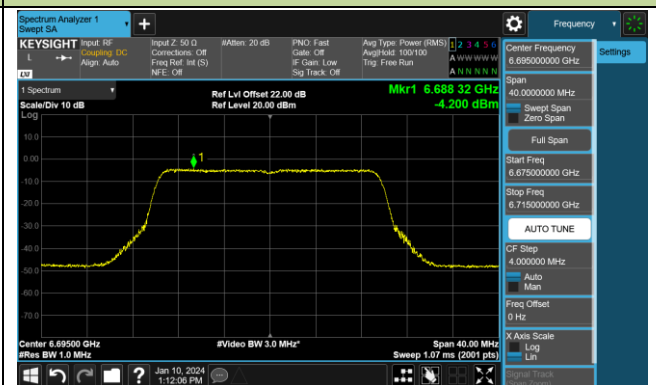

802.11ax-HE160 Power Spectral Density- Ant 1 (Nss = 1)

Channel 15 (6025MHz)

Channel 47 (6185MHz)

Channel 79 (6345MHz)

Channel 111 (6505MHz)

Channel 143 (6665MHz)

Channel 175 (6825MHz)

Channel 207 (6985MHz)

802.11be-EHT20 Power Spectral Density- Ant 1 (Nss = 1)

Channel 01 (5955MHz)

Channel 45 (6175MHz)

Channel 93 (6415MHz)

Channel 97 (6435MHz)

Channel 105 (6475MHz)

Channel 113 (6515MHz)

Channel 117 (6535MHz)

Channel 149 (6695MHz)

802.11be-EHT20 Power Spectral Density- Ant 1 (Nss = 1)

Channel 181 (6855MHz)

Channel 185 (6875MHz)

Channel 189 (6895MHz)

Channel 213 (7015MHz)

Channel 229 (7095MHz)

802.11be-EHT40 Power Spectral Density- Ant 1 (Nss = 1)