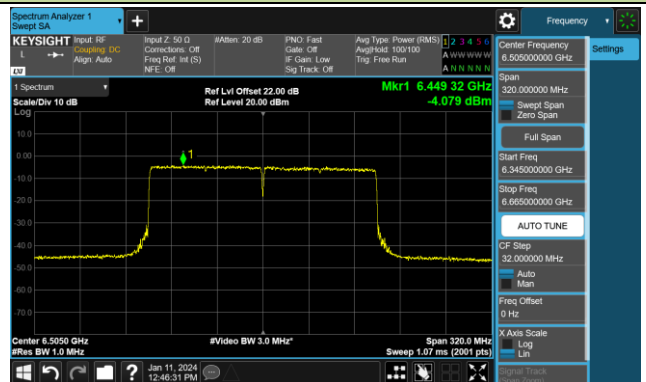

Channel 111 (6505MHz)