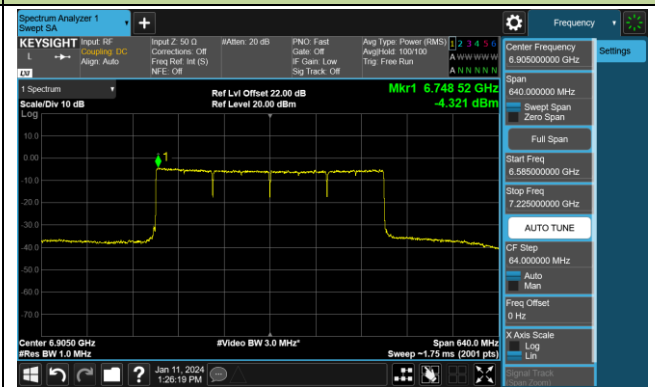

Channel 95 (6425MHz)

Channel 127 (6585MHz)

Channel 159 (6745MHz)

Channel 191 (6905MHz)

802.11ax-HE20 Power Spectral Density- Ant 0 (Nss = 2)

Channel 01 (5955MHz)

Channel 45 (6175MHz)

Channel 93 (6415MHz)

Channel 97 (6435MHz)

Channel 105 (6475MHz)

Channel 113 (6515MHz)

Channel 117 (6535MHz)

Channel 149 (6695MHz)

802.11ax-HE20 Power Spectral Density- Ant 0 (Nss = 2)

Channel 181 (6855MHz)

Channel 185 (6875MHz)