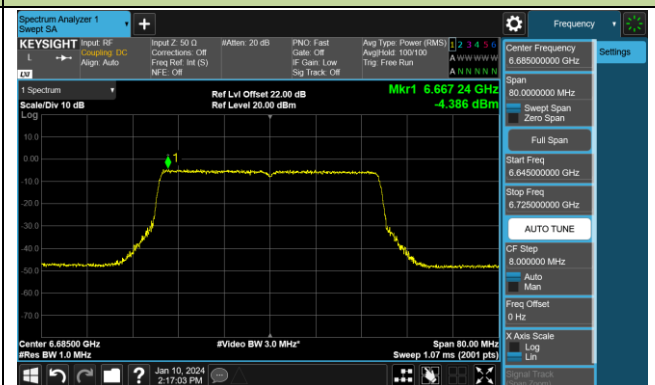

Channel 03 (5965MHz)

Channel 43 (6165MHz)

Channel 91 (6405MHz)

Channel 99 (6445MHz)

Channel 107 (6485MHz)

Channel 115 (6525MHz)

Channel 123 (6565MHz)

Channel 147 (6685MHz)

802.11be-EHT40 Power Spectral Density- Ant 1 (Nss = 1)

Channel 179 (6845MHz)

Channel 187 (6885MHz)

Channel 195 (6925MHz)

Channel 211 (7005MHz)

Channel 227 (7085MHz)

802.11be-EHT80 Power Spectral Density- Ant 1 (Nss = 1)