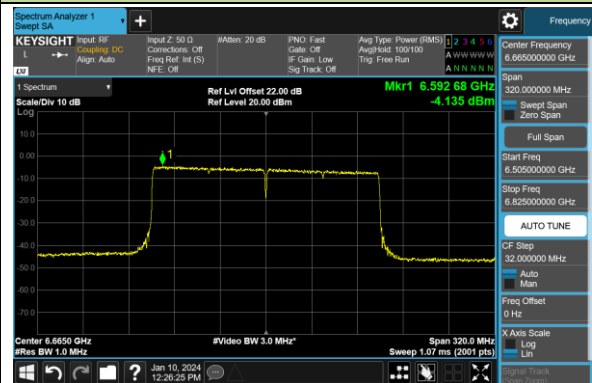

802.11ax-HE160 Power Spectral Density- Ant 1 (Nss = 1)

Channel 15 (6025MHz)

Channel 47 (6185MHz)

Channel 79 (6345MHz)

Channel 111 (6505MHz)

Channel 143 (6665MHz)

Channel 175 (6825MHz)

Channel 207 (6985MHz)

802.11be-EHT20 Power Spectral Density- Ant 1 (Nss = 1)

Channel 01 (5955MHz)

Channel 45 (6175MHz)

Channel 93 (6415MHz)

Channel 97 (6435MHz)

Channel 105 (6475MHz)

Channel 113 (6515MHz)

Channel 117 (6535MHz)