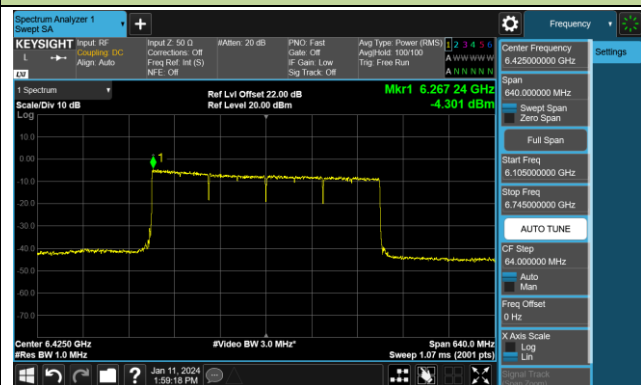

802.11be-EHT80 Power Spectral Density- Ant 1 (Nss = 1)

Channel 183 (6865MHz)

Channel 199 (6945MHz)

Channel 215 (7025MHz)

802.11be-EHT160 Power Spectral Density- Ant 1 (Nss = 1)

Channel 15 (6025MHz)

Channel 47 (6185MHz)

Channel 79 (6345MHz)

Channel 111 (6505MHz)

Channel 143 (6665MHz)

Channel 175 (6825MHz)

Channel 207 (6985MHz)

802.11be-EHT320 Power Spectral Density- Ant 1 (Nss = 1)

Channel 31 (6105MHz)

Channel 63 (6265MHz)

Channel 95 (6425MHz)

Channel 127 (6585MHz)

Channel 159 (6745MHz)

Channel 191 (6905MHz)

802.11ax-HE20 Power Spectral Density- Ant 0 (Nss = 2)

Channel 01 (5955MHz)

Channel 45 (6175MHz)

Channel 93 (6415MHz)