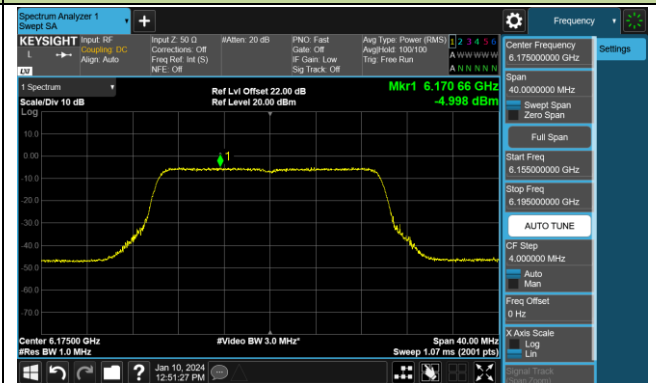

802.11ax-HE160 Power Spectral Density- Ant 1 (Nss = 1)

Channel 15 (6025MHz)

Channel 47 (6185MHz)

Channel 79 (6345MHz)

Channel 111 (6505MHz)

Channel 143 (6665MHz)

Channel 175 (6825MHz)

Channel 207 (6985MHz)

802.11be-EHT20 Power Spectral Density- Ant 1 (Nss = 1)

Channel 01 (5955MHz)

Channel 45 (6175MHz)

Channel 93 (6415MHz)

Channel 97 (6435MHz)

Channel 105 (6475MHz)

Channel 113 (6515MHz)

Channel 117 (6535MHz)

Channel 149 (6695MHz)

802.11be-EHT20 Power Spectral Density- Ant 1 (Nss = 1)

Channel 181 (6855MHz)

Channel 185 (6875MHz)

Channel 189 (6895MHz)

Channel 213 (7015MHz)

Channel 229 (7095MHz)

802.11be-EHT40 Power Spectral Density- Ant 1 (Nss = 1)