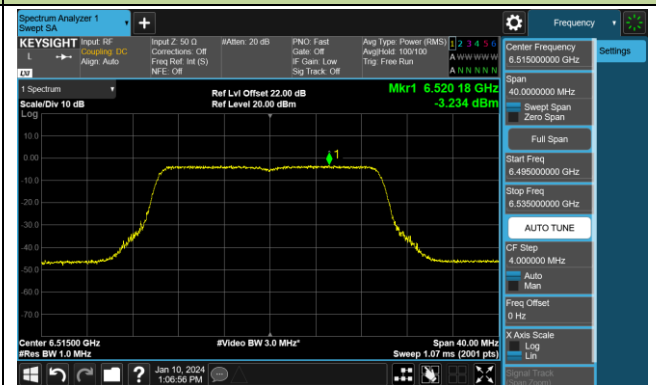

802.11ax-HE160 Power Spectral Density- Ant 1 (Nss = 1)

Channel 15 (6025MHz)

Channel 47 (6185MHz)

Channel 79 (6345MHz)

Channel 111 (6505MHz)

Channel 143 (6665MHz)

Channel 175 (6825MHz)

Channel 207 (6985MHz)

802.11be-EHT20 Power Spectral Density- Ant 1 (Nss = 1)

Channel 01 (5955MHz)

Channel 45 (6175MHz)

Channel 93 (6415MHz)

Channel 97 (6435MHz)

Channel 105 (6475MHz)

Channel 113 (6515MHz)

Channel 117 (6535MHz)

Channel 149 (6695MHz)

802.11be-EHT20 Power Spectral Density- Ant 1 (Nss = 1)

Channel 181 (6855MHz)

Channel 185 (6875MHz)

Channel 189 (6895MHz)

Channel 213 (7015MHz)

Channel 229 (7095MHz)

802.11be-EHT40 Power Spectral Density- Ant 1 (Nss = 1)