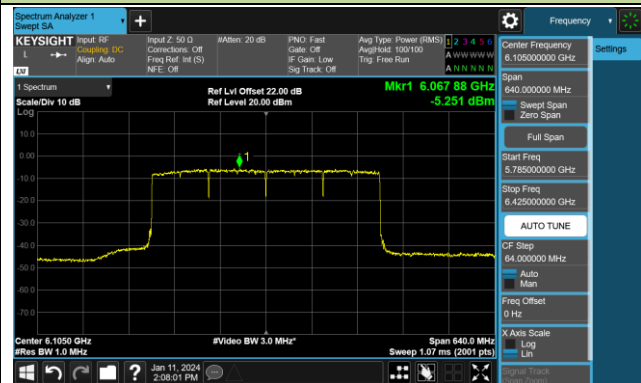

802.11be-EHT80 Power Spectral Density- Ant 1 (Nss = 1)

Channel 183 (6865MHz)

Channel 199 (6945MHz)

Channel 215 (7025MHz)

802.11be-EHT160 Power Spectral Density- Ant 1 (Nss = 1)

Channel 15 (6025MHz)

Channel 47 (6185MHz)

Channel 79 (6345MHz)

Channel 111 (6505MHz)

Channel 143 (6665MHz)

Channel 175 (6825MHz)

Channel 207 (6985MHz)

802.11be-EHT320 Power Spectral Density- Ant 1 (Nss = 1)

Channel 31 (6105MHz)

Channel 63 (6265MHz)

Channel 95 (6425MHz)

Channel 127 (6585MHz)

Channel 159 (6745MHz)

Channel 191 (6905MHz)

802.11ax-HE20 Power Spectral Density- Ant 0 (Nss = 2)

Channel 01 (5955MHz)

Channel 45 (6175MHz)

Channel 93 (6415MHz)