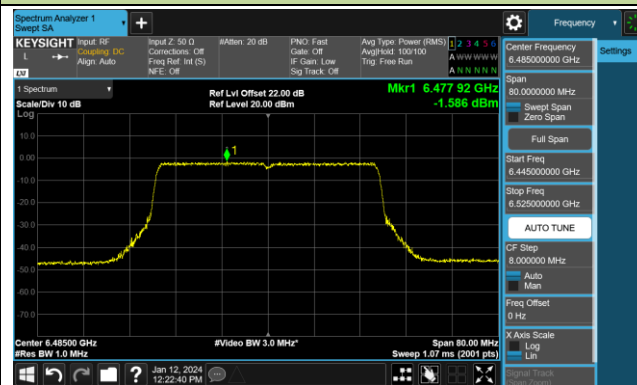

Channel 189 (6895MHz)

Channel 213 (7015MHz)

Channel 229 (7095MHz)

802.11ax-HE40 Power Spectral Density- Ant 0 (Nss = 2)

Channel 03 (5965MHz)

Channel 43 (6165MHz)

Channel 91 (6405MHz)

Channel 99 (6445MHz)

Channel 107 (6485MHz)

Channel 115 (6525MHz)

Channel 123 (6565MHz)

Channel 147 (6685MHz)

802.11ax-HE40 Power Spectral Density- Ant 0 (Nss = 2)

Channel 179 (6845MHz)

Channel 187 (6885MHz)

Channel 195 (6925MHz)

Channel 211 (7005MHz)

Channel 227 (7085MHz)