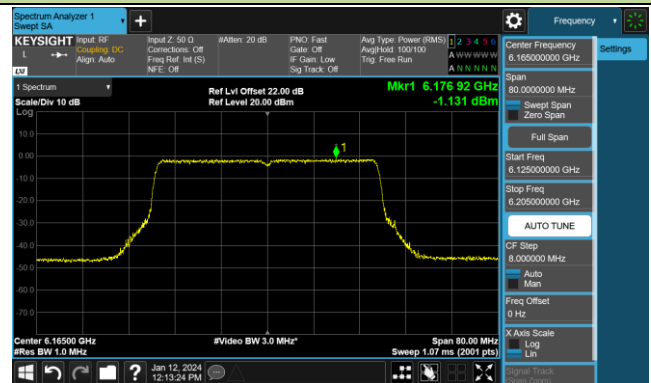

Channel 97 (6435MHz)

Channel 105 (6475MHz)

Channel 113 (6515MHz)

Channel 117 (6535MHz)

Channel 149 (6695MHz)

802.11ax-HE20 Power Spectral Density- Ant 0 (Nss = 2)

Channel 181 (6855MHz)

Channel 185 (6875MHz)

Channel 189 (6895MHz)

Channel 213 (7015MHz)

Channel 229 (7095MHz)

802.11ax-HE40 Power Spectral Density- Ant 0 (Nss = 2)

Channel 03 (5965MHz)

Channel 43 (6165MHz)

Channel 91 (6405MHz)

Channel 99 (6445MHz)

Channel 107 (6485MHz)

Channel 115 (6525MHz)

Channel 123 (6565MHz)

Channel 147 (6685MHz)

802.11ax-HE40 Power Spectral Density- Ant 0 (Nss = 2)

Channel 179 (6845MHz)

Channel 187 (6885MHz)

Channel 195 (6925MHz)

Channel 211 (7005MHz)

Channel 227 (7085MHz)