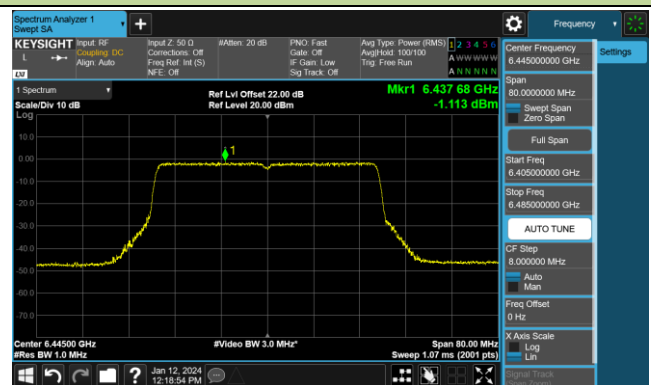

Channel 97 (6435MHz)

Channel 105 (6475MHz)

Channel 113 (6515MHz)

Channel 117 (6535MHz)

Channel 149 (6695MHz)

802.11ax-HE20 Power Spectral Density- Ant 0 (Nss = 2)

Channel 181 (6855MHz)

Channel 185 (6875MHz)

Channel 189 (6895MHz)

Channel 213 (7015MHz)

Channel 229 (7095MHz)

802.11ax-HE40 Power Spectral Density- Ant 0 (Nss = 2)

Channel 03 (5965MHz)

Channel 43 (6165MHz)

Channel 91 (6405MHz)

Channel 99 (6445MHz)

Channel 211 (7005MHz)

Channel 227 (7085MHz)