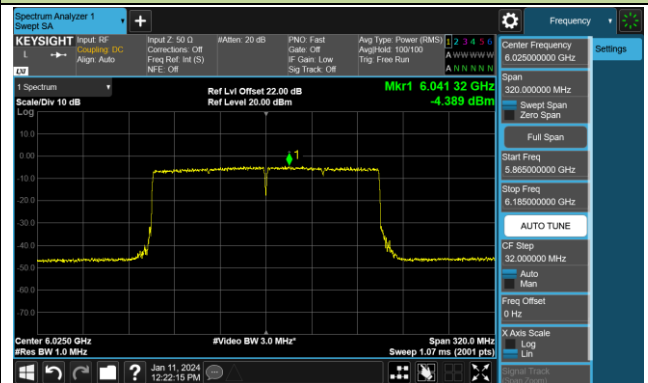

802.11be-EHT80 Power Spectral Density- Ant 1 (Nss = 1)

Channel 183 (6865MHz)

Channel 199 (6945MHz)

Channel 215 (7025MHz)

802.11be-EHT160 Power Spectral Density- Ant 1 (Nss = 1)

Channel 15 (6025MHz)

Channel 47 (6185MHz)