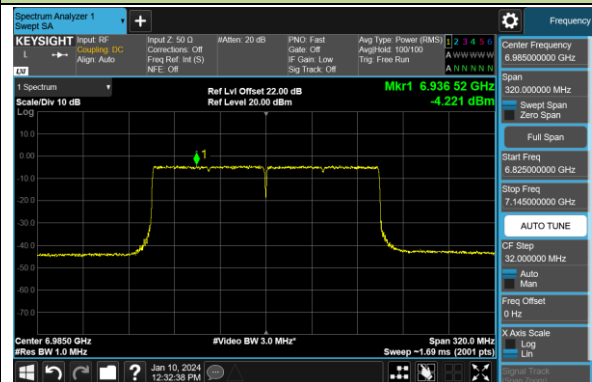

802.11ax-HE160 Power Spectral Density- Ant 1 (Nss = 1)

Channel 15 (6025MHz)

Channel 47 (6185MHz)

Channel 79 (6345MHz)

Channel 111 (6505MHz)

Channel 143 (6665MHz)

Channel 175 (6825MHz)

Channel 207 (6985MHz)

802.11be-EHT20 Power Spectral Density- Ant 1 (Nss = 1)

Channel 01 (5955MHz)

Channel 45 (6175MHz)

Channel 93 (6415MHz)

Channel 97 (6435MHz)

Channel 105 (6475MHz)

Channel 113 (6515MHz)

Channel 117 (6535MHz)