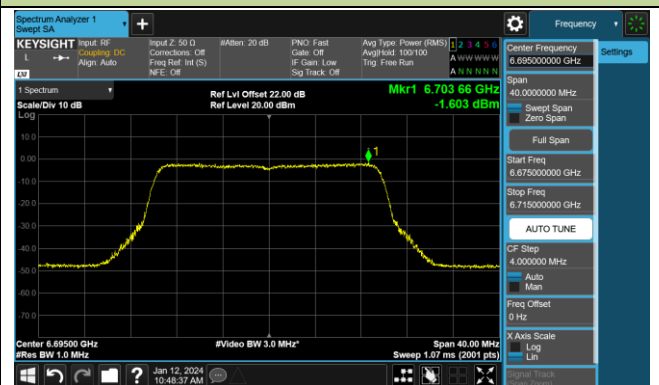

Channel 95 (6425MHz)

Channel 127 (6585MHz)

Channel 159 (6745MHz)

Channel 191 (6905MHz)

802.11ax-HE20 Power Spectral Density- Ant 0 (Nss = 2)

Channel 01 (5955MHz)

Channel 45 (6175MHz)

Channel 93 (6415MHz)

Channel 97 (6435MHz)

Channel 105 (6475MHz)

Channel 113 (6515MHz)

Channel 117 (6535MHz)

Channel 149 (6695MHz)

802.11ax-HE20 Power Spectral Density- Ant 0 (Nss = 2)

Channel 181 (6855MHz)

Channel 185 (6875MHz)

Channel 189 (6895MHz)

Channel 213 (7015MHz)

Channel 229 (7095MHz)

802.11ax-HE40 Power Spectral Density- Ant 0 (Nss = 2)

Channel 03 (5965MHz)

Channel 43 (6165MHz)

Channel 91 (6405MHz)

Channel 99 (6445MHz)