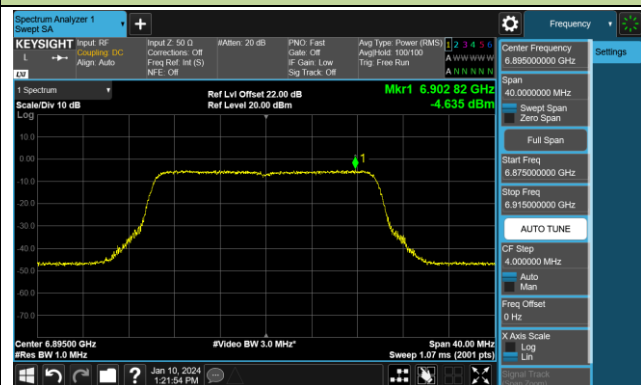

Channel 149 (6695MHz)

802.11be-EHT20 Power Spectral Density- Ant 1 (Nss = 1)

Channel 181 (6855MHz)

Channel 185 (6875MHz)

Channel 189 (6895MHz)

Channel 213 (7015MHz)

Channel 229 (7095MHz)

802.11be-EHT40 Power Spectral Density- Ant 1 (Nss = 1)

Channel 03 (5965MHz)

Channel 43 (6165MHz)

Channel 91 (6405MHz)

Channel 99 (6445MHz)

Channel 107 (6485MHz)

Channel 115 (6525MHz)

Channel 123 (6565MHz)

Channel 147 (6685MHz)