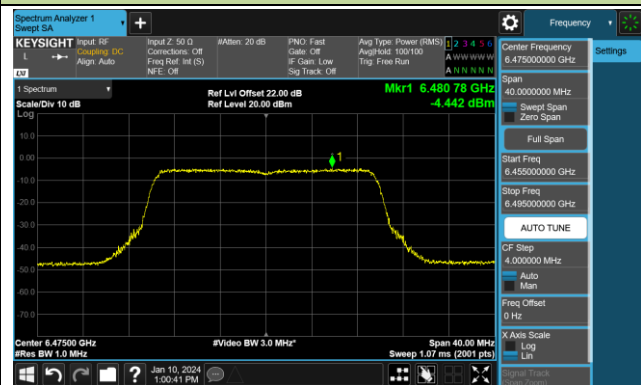

802.11be-EHT20 Power Spectral Density- Ant 1 (Nss = 1)

Channel 01 (5955MHz)

Channel 45 (6175MHz)

Channel 93 (6415MHz)

Channel 97 (6435MHz)

Channel 105 (6475MHz)

Channel 113 (6515MHz)

Channel 117 (6535MHz)

Channel 149 (6695MHz)

802.11be-EHT20 Power Spectral Density- Ant 1 (Nss = 1)

Channel 181 (6855MHz)

Channel 185 (6875MHz)

Channel 189 (6895MHz)

Channel 213 (7015MHz)

Channel 229 (7095MHz)

802.11be-EHT40 Power Spectral Density- Ant 1 (Nss = 1)