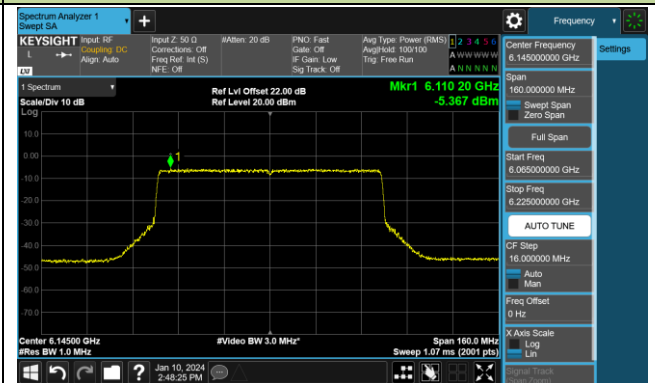

Channel 39 (6145MHz)