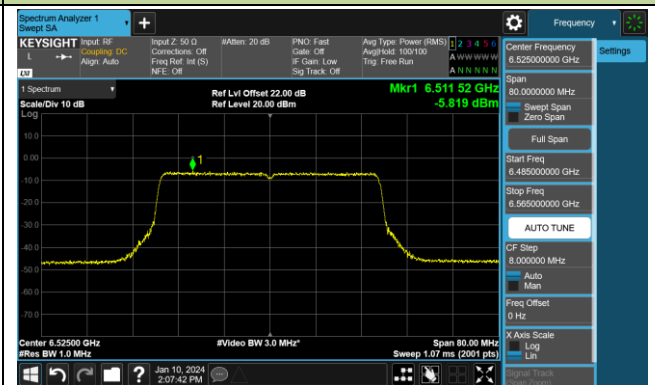

Channel 149 (6695MHz)

802.11be-EHT20 Power Spectral Density- Ant 1 (Nss = 1)

Channel 181 (6855MHz)

Channel 185 (6875MHz)

Channel 189 (6895MHz)

Channel 213 (7015MHz)

Channel 229 (7095MHz)

802.11be-EHT40 Power Spectral Density- Ant 1 (Nss = 1)

Channel 03 (5965MHz)

Channel 43 (6165MHz)

Channel 91 (6405MHz)

Channel 99 (6445MHz)

Channel 107 (6485MHz)

Channel 115 (6525MHz)

Channel 123 (6565MHz)

Channel 147 (6685MHz)

802.11be-EHT40 Power Spectral Density- Ant 1 (Nss = 1)

Channel 179 (6845MHz)

Channel 187 (6885MHz)

Channel 195 (6925MHz)

Channel 211 (7005MHz)

Channel 227 (7085MHz)

802.11be-EHT80 Power Spectral Density- Ant 1 (Nss = 1)