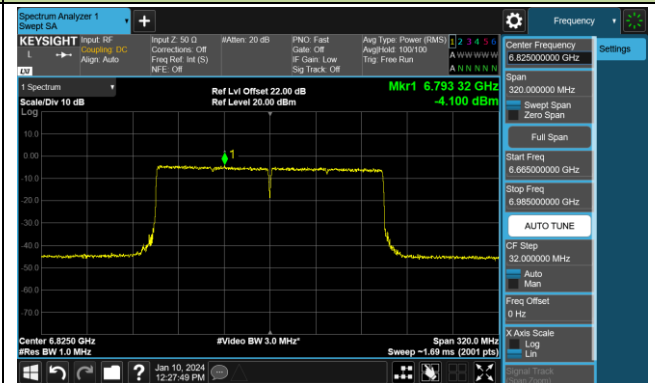

802.11ax-HE160 Power Spectral Density- Ant 1 (Nss = 1)

Channel 15 (6025MHz)

Channel 47 (6185MHz)

Channel 79 (6345MHz)

Channel 111 (6505MHz)

Channel 143 (6665MHz)

Channel 175 (6825MHz)

Channel 207 (6985MHz)

802.11be-EHT20 Power Spectral Density- Ant 1 (Nss = 1)

Channel 01 (5955MHz)

Channel 45 (6175MHz)

Channel 93 (6415MHz)

Channel 97 (6435MHz)

Channel 105 (6475MHz)

Channel 113 (6515MHz)

Channel 117 (6535MHz)

Channel 149 (6695MHz)

802.11be-EHT20 Power Spectral Density- Ant 1 (Nss = 1)

Channel 181 (6855MHz)

Channel 185 (6875MHz)

Channel 189 (6895MHz)

Channel 213 (7015MHz)

Channel 229 (7095MHz)

802.11be-EHT40 Power Spectral Density- Ant 1 (Nss = 1)