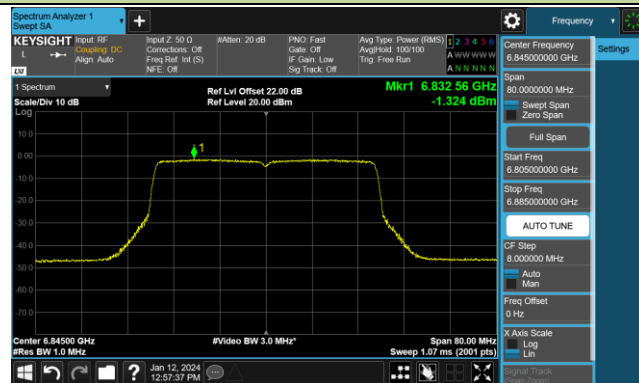

Channel 189 (6895MHz)

Channel 213 (7015MHz)

Channel 229 (7095MHz)

802.11ax-HE40 Power Spectral Density- Ant 0 (Nss = 2)

Channel 03 (5965MHz)

Channel 43 (6165MHz)

Channel 91 (6405MHz)

Channel 99 (6445MHz)

Channel 107 (6485MHz)

Channel 115 (6525MHz)

Channel 123 (6565MHz)

Channel 147 (6685MHz)

802.11ax-HE40 Power Spectral Density- Ant 0 (Nss = 2)

Channel 179 (6845MHz)

Channel 187 (6885MHz)

Channel 195 (6925MHz)

Channel 211 (7005MHz)

Channel 227 (7085MHz)