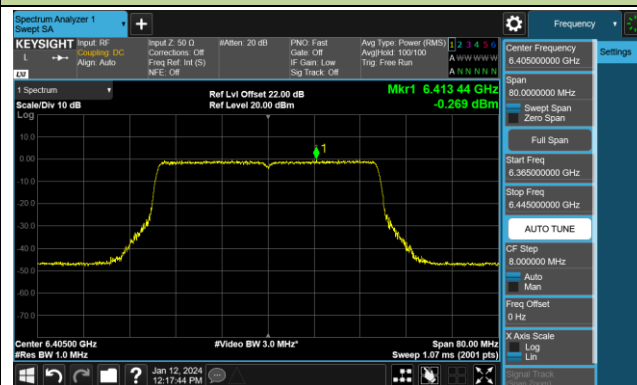

Channel 97 (6435MHz)

Channel 105 (6475MHz)

Channel 113 (6515MHz)

Channel 117 (6535MHz)

Channel 149 (6695MHz)

802.11ax-HE20 Power Spectral Density- Ant 0 (Nss = 2)

Channel 181 (6855MHz)

Channel 185 (6875MHz)

Channel 189 (6895MHz)

Channel 213 (7015MHz)

Channel 229 (7095MHz)

802.11ax-HE40 Power Spectral Density- Ant 0 (Nss = 2)

Channel 03 (5965MHz)

Channel 43 (6165MHz)

Channel 91 (6405MHz)

Channel 99 (6445MHz)

Channel 107 (6485MHz)

Channel 115 (6525MHz)

Channel 123 (6565MHz)

Channel 147 (6685MHz)

802.11ax-HE40 Power Spectral Density- Ant 0 (Nss = 2)

Channel 179 (6845MHz)

Channel 187 (6885MHz)

Channel 195 (6925MHz)

Channel 211 (7005MHz)

Channel 227 (7085MHz)