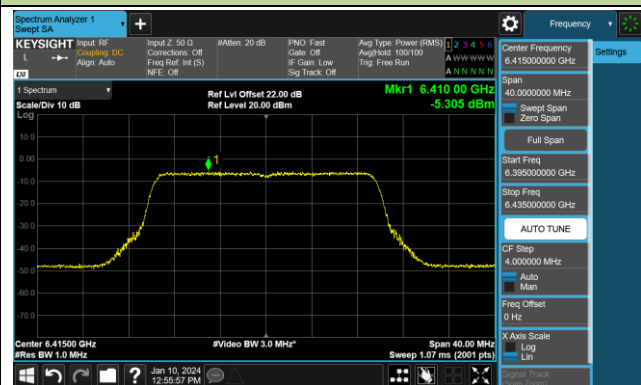

802.11be-EHT20 Power Spectral Density- Ant 1 (Nss = 1)

Channel 01 (5955MHz)

Channel 45 (6175MHz)

Channel 93 (6415MHz)

Channel 97 (6435MHz)

Channel 105 (6475MHz)

Channel 113 (6515MHz)

Channel 117 (6535MHz)

Channel 149 (6695MHz)

802.11be-EHT20 Power Spectral Density- Ant 1 (Nss = 1)

Channel 181 (6855MHz)

Channel 185 (6875MHz)

Channel 189 (6895MHz)

Channel 213 (7015MHz)

Channel 229 (7095MHz)

802.11be-EHT40 Power Spectral Density- Ant 1 (Nss = 1)