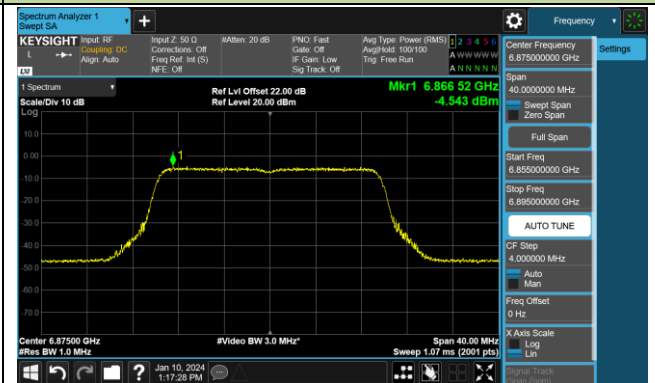

802.11be-EHT20 Power Spectral Density- Ant 1 (Nss = 1)

Channel 01 (5955MHz)

Channel 45 (6175MHz)

Channel 93 (6415MHz)

Channel 97 (6435MHz)

Channel 105 (6475MHz)

Channel 113 (6515MHz)

Channel 117 (6535MHz)

Channel 149 (6695MHz)

802.11be-EHT20 Power Spectral Density- Ant 1 (Nss = 1)

Channel 181 (6855MHz)

Channel 185 (6875MHz)

Channel 189 (6895MHz)

Channel 213 (7015MHz)

Channel 229 (7095MHz)

802.11be-EHT40 Power Spectral Density- Ant 1 (Nss = 1)

Channel 03 (5965MHz)

Channel 43 (6165MHz)

Channel 91 (6405MHz)

Channel 99 (6445MHz)

Channel 107 (6485MHz)

Channel 115 (6525MHz)

Channel 123 (6565MHz)

Channel 147 (6685MHz)