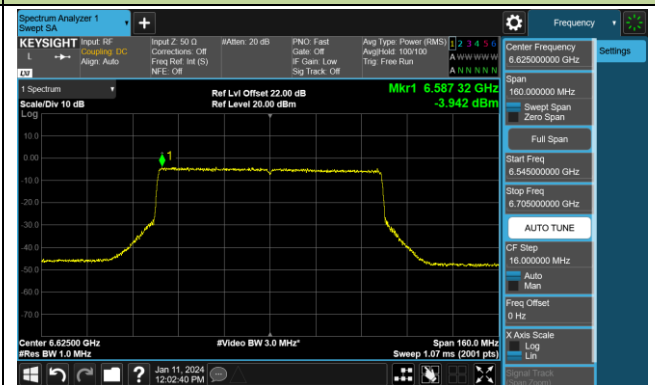

802.11be-EHT40 Power Spectral Density- Ant 1 (Nss = 1)

Channel 179 (6845MHz)

Channel 187 (6885MHz)

Channel 195 (6925MHz)

Channel 211 (7005MHz)

Channel 227 (7085MHz)

802.11be-EHT80 Power Spectral Density- Ant 1 (Nss = 1)

Channel 07 (5985MHz)

Channel 39 (6145MHz)

Channel 87 (6385MHz)

Channel 103 (6465MHz)

Channel 119 (6545MHz)

Channel 135 (6625MHz)

Channel 151 (6705MHz)

Channel 167 (6785MHz)

802.11be-EHT80 Power Spectral Density- Ant 1 (Nss = 1)

Channel 183 (6865MHz)

Channel 199 (6945MHz)

Channel 215 (7025MHz)

802.11be-EHT160 Power Spectral Density- Ant 1 (Nss = 1)

Channel 15 (6025MHz)

Channel 47 (6185MHz)