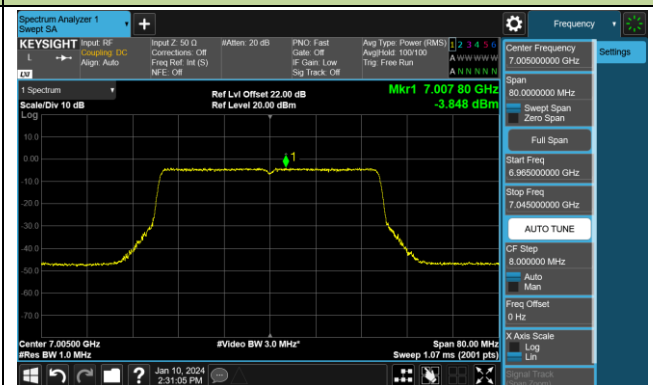

802.11be-EHT40 Power Spectral Density- Ant 1 (Nss = 1)

Channel 179 (6845MHz)

Channel 187 (6885MHz)

Channel 195 (6925MHz)

Channel 211 (7005MHz)

Channel 227 (7085MHz)

802.11be-EHT80 Power Spectral Density- Ant 1 (Nss = 1)