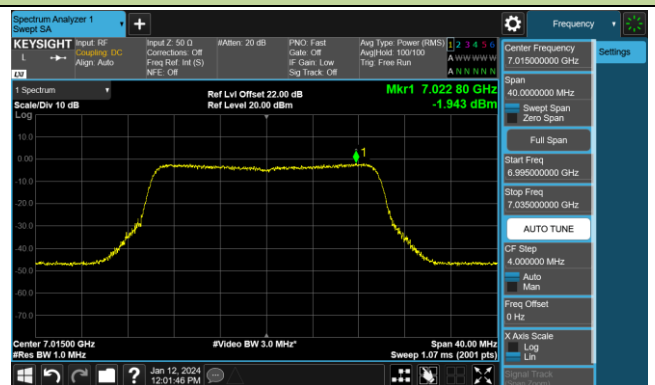

Channel 95 (6425MHz)

Channel 127 (6585MHz)

Channel 159 (6745MHz)

Channel 191 (6905MHz)

802.11ax-HE20 Power Spectral Density- Ant 0 (Nss = 2)

Channel 01 (5955MHz)

Channel 45 (6175MHz)

Channel 93 (6415MHz)

Channel 97 (6435MHz)

Channel 105 (6475MHz)

Channel 113 (6515MHz)

Channel 117 (6535MHz)

Channel 149 (6695MHz)

802.11ax-HE20 Power Spectral Density- Ant 0 (Nss = 2)

Channel 181 (6855MHz)

Channel 185 (6875MHz)

Channel 189 (6895MHz)

Channel 213 (7015MHz)

Channel 229 (7095MHz)

802.11ax-HE40 Power Spectral Density- Ant 0 (Nss = 2)

Channel 03 (5965MHz)

Channel 43 (6165MHz)

Channel 91 (6405MHz)

Channel 99 (6445MHz)