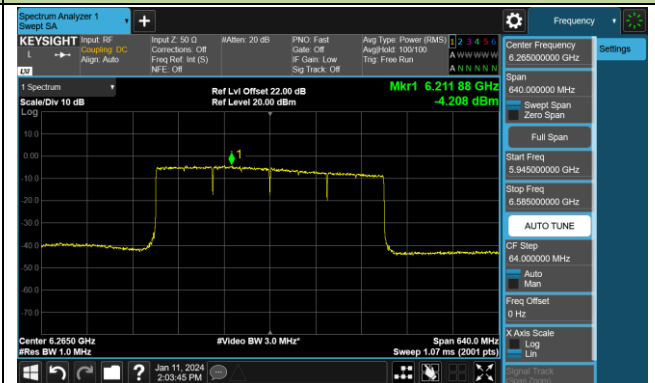

802.11be-EHT80 Power Spectral Density- Ant 1 (Nss = 1)

Channel 183 (6865MHz)

Channel 199 (6945MHz)

Channel 215 (7025MHz)

802.11be-EHT160 Power Spectral Density- Ant 1 (Nss = 1)

Channel 15 (6025MHz)

Channel 47 (6185MHz)

Channel 79 (6345MHz)

Channel 111 (6505MHz)

Channel 143 (6665MHz)

Channel 175 (6825MHz)

Channel 207 (6985MHz)

802.11be-EHT320 Power Spectral Density- Ant 1 (Nss = 1)

Channel 31 (6105MHz)

Channel 63 (6265MHz)

Channel 95 (6425MHz)

Channel 127 (6585MHz)

Channel 159 (6745MHz)

Channel 191 (6905MHz)

802.11ax-HE20 Power Spectral Density- Ant 0 (Nss = 2)

Channel 01 (5955MHz)

Channel 45 (6175MHz)

Channel 93 (6415MHz)