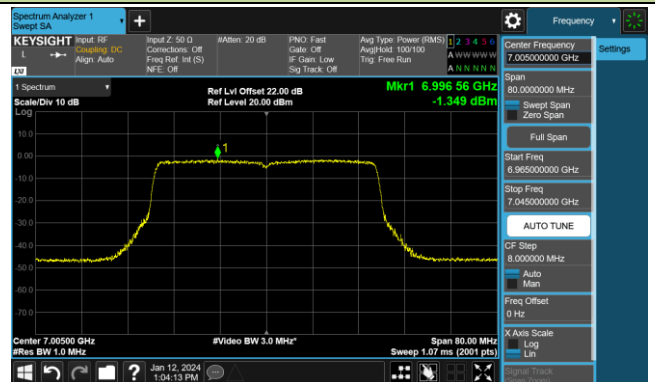

Channel 189 (6895MHz)

Channel 213 (7015MHz)

Channel 229 (7095MHz)

802.11ax-HE40 Power Spectral Density- Ant 0 (Nss = 2)

Channel 03 (5965MHz)

Channel 43 (6165MHz)

Channel 91 (6405MHz)

Channel 99 (6445MHz)

Channel 107 (6485MHz)

Channel 115 (6525MHz)

Channel 123 (6565MHz)

Channel 147 (6685MHz)

802.11ax-HE40 Power Spectral Density- Ant 0 (Nss = 2)

Channel 179 (6845MHz)

Channel 187 (6885MHz)

Channel 195 (6925MHz)

Channel 211 (7005MHz)

Channel 227 (7085MHz)