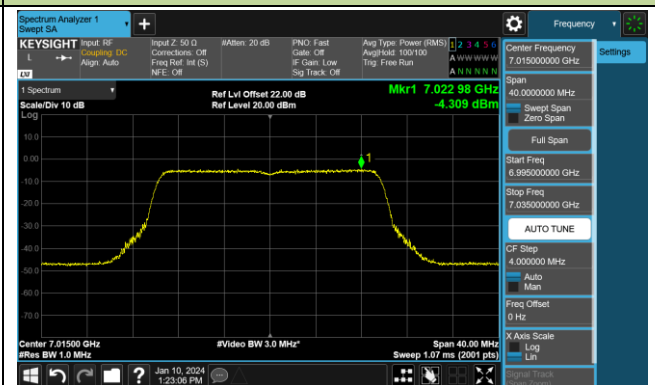

Channel 149 (6695MHz)

802.11be-EHT20 Power Spectral Density- Ant 1 (Nss = 1)

Channel 181 (6855MHz)

Channel 185 (6875MHz)

Channel 189 (6895MHz)

Channel 213 (7015MHz)

Channel 229 (7095MHz)

802.11be-EHT40 Power Spectral Density- Ant 1 (Nss = 1)

Channel 03 (5965MHz)

Channel 43 (6165MHz)

Channel 91 (6405MHz)

Channel 99 (6445MHz)

Channel 107 (6485MHz)

Channel 115 (6525MHz)

Channel 123 (6565MHz)

Channel 147 (6685MHz)