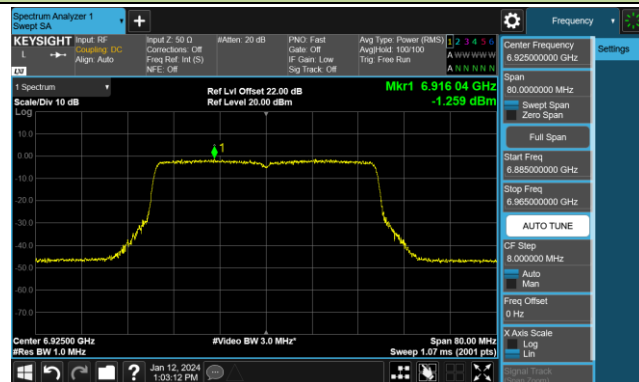

Channel 189 (6895MHz)

Channel 213 (7015MHz)

Channel 229 (7095MHz)

802.11ax-HE40 Power Spectral Density- Ant 0 (Nss = 2)

Channel 03 (5965MHz)

Channel 43 (6165MHz)

Channel 91 (6405MHz)

Channel 99 (6445MHz)

Channel 107 (6485MHz)

Channel 115 (6525MHz)

Channel 123 (6565MHz)

Channel 147 (6685MHz)

802.11ax-HE40 Power Spectral Density- Ant 0 (Nss = 2)

Channel 179 (6845MHz)

Channel 187 (6885MHz)

Channel 195 (6925MHz)

Channel 211 (7005MHz)

Channel 227 (7085MHz)