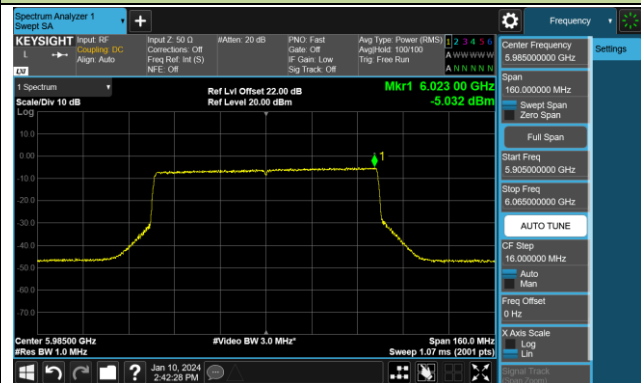

802.11be-EHT80 Power Spectral Density- Ant 1 (Nss = 1)

Channel 07 (5985MHz)