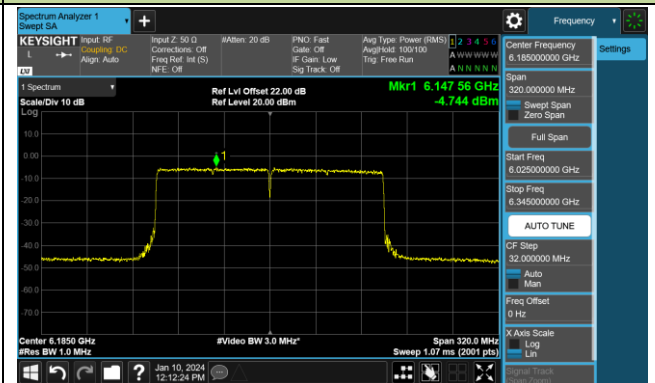

802.11ax-HE160 Power Spectral Density- Ant 1 (Nss = 1)

Channel 15 (6025MHz)

Channel 47 (6185MHz)

Channel 79 (6345MHz)

Channel 111 (6505MHz)

Channel 143 (6665MHz)

Channel 175 (6825MHz)

Channel 207 (6985MHz)

802.11be-EHT20 Power Spectral Density- Ant 1 (Nss = 1)

Channel 01 (5955MHz)

Channel 45 (6175MHz)

Channel 93 (6415MHz)

Channel 97 (6435MHz)

Channel 105 (6475MHz)

Channel 113 (6515MHz)

Channel 117 (6535MHz)

Channel 149 (6695MHz)

802.11be-EHT20 Power Spectral Density- Ant 1 (Nss = 1)

Channel 181 (6855MHz)

Channel 185 (6875MHz)

Channel 189 (6895MHz)

Channel 213 (7015MHz)

Channel 229 (7095MHz)

802.11be-EHT40 Power Spectral Density- Ant 1 (Nss = 1)