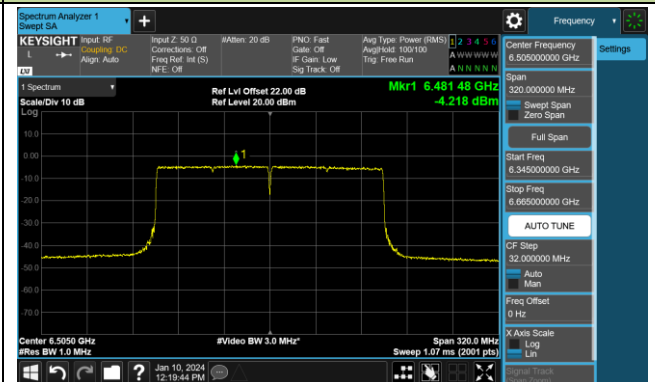

802.11ax-HE160 Power Spectral Density- Ant 1 (Nss = 1)

Channel 15 (6025MHz)

Channel 47 (6185MHz)

Channel 79 (6345MHz)

Channel 111 (6505MHz)

Channel 143 (6665MHz)

Channel 175 (6825MHz)

Channel 207 (6985MHz)

802.11be-EHT20 Power Spectral Density- Ant 1 (Nss = 1)

Channel 01 (5955MHz)

Channel 45 (6175MHz)

Channel 93 (6415MHz)

Channel 97 (6435MHz)

Channel 105 (6475MHz)

Channel 113 (6515MHz)

Channel 117 (6535MHz)

Channel 149 (6695MHz)

802.11be-EHT20 Power Spectral Density- Ant 1 (Nss = 1)

Channel 181 (6855MHz)

Channel 185 (6875MHz)

Channel 189 (6895MHz)

Channel 213 (7015MHz)

Channel 229 (7095MHz)

802.11be-EHT40 Power Spectral Density- Ant 1 (Nss = 1)