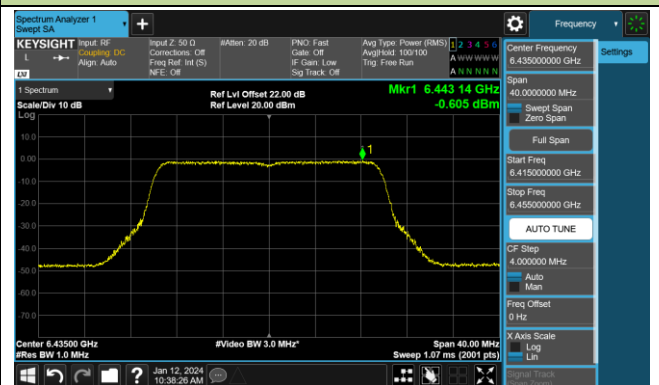

Channel 95 (6425MHz)

Channel 127 (6585MHz)

Channel 159 (6745MHz)

Channel 191 (6905MHz)

802.11ax-HE20 Power Spectral Density- Ant 0 (Nss = 2)

Channel 01 (5955MHz)

Channel 45 (6175MHz)

Channel 93 (6415MHz)

Channel 97 (6435MHz)

Channel 105 (6475MHz)

Channel 113 (6515MHz)

Channel 117 (6535MHz)

Channel 149 (6695MHz)

802.11ax-HE20 Power Spectral Density- Ant 0 (Nss = 2)

Channel 181 (6855MHz)

Channel 185 (6875MHz)