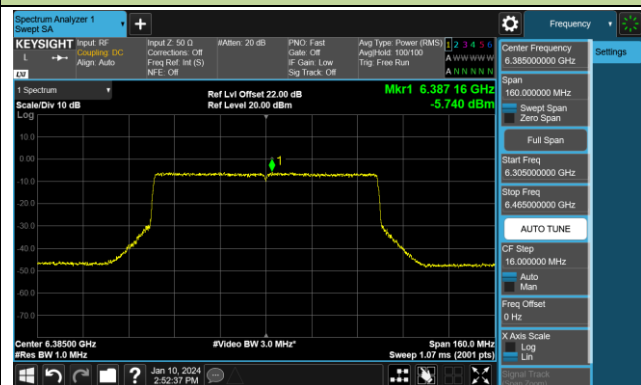

Channel 87 (6385MHz)