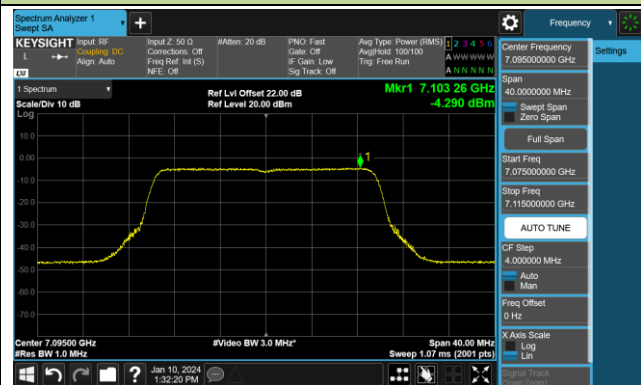

Channel 149 (6695MHz)

802.11be-EHT20 Power Spectral Density- Ant 1 (Nss = 1)

Channel 181 (6855MHz)

Channel 185 (6875MHz)

Channel 189 (6895MHz)

Channel 213 (7015MHz)

Channel 229 (7095MHz)

802.11be-EHT40 Power Spectral Density- Ant 1 (Nss = 1)