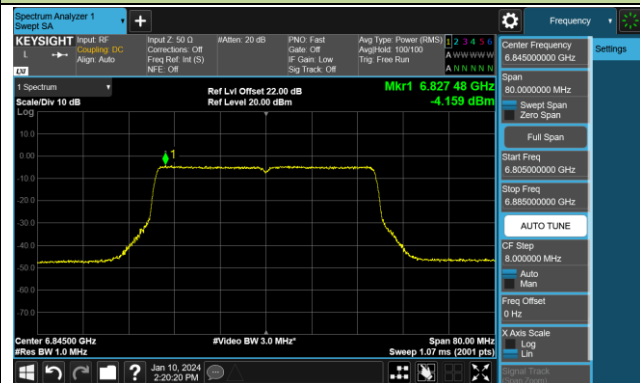

Channel 03 (5965MHz)

Channel 43 (6165MHz)

Channel 91 (6405MHz)

Channel 99 (6445MHz)

Channel 107 (6485MHz)

Channel 115 (6525MHz)

Channel 123 (6565MHz)

Channel 147 (6685MHz)

802.11be-EHT40 Power Spectral Density- Ant 1 (Nss = 1)

Channel 179 (6845MHz)

Channel 187 (6885MHz)

Channel 195 (6925MHz)

Channel 211 (7005MHz)

Channel 227 (7085MHz)

802.11be-EHT80 Power Spectral Density- Ant 1 (Nss = 1)