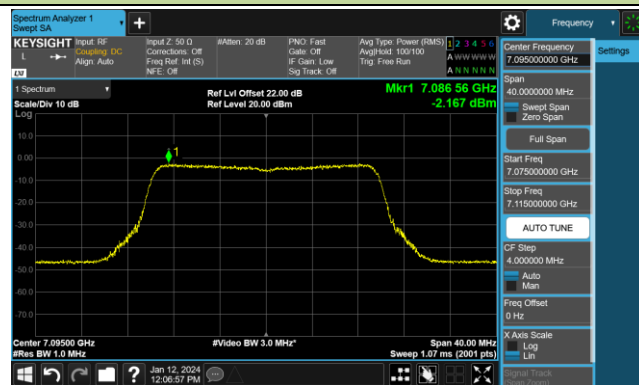

Channel 97 (6435MHz)

Channel 105 (6475MHz)

Channel 113 (6515MHz)

Channel 117 (6535MHz)

Channel 149 (6695MHz)

802.11ax-HE20 Power Spectral Density- Ant 0 (Nss = 2)

Channel 181 (6855MHz)

Channel 185 (6875MHz)

Channel 189 (6895MHz)

Channel 213 (7015MHz)

Channel 229 (7095MHz)

802.11ax-HE40 Power Spectral Density- Ant 0 (Nss = 2)

Channel 03 (5965MHz)

Channel 43 (6165MHz)

Channel 91 (6405MHz)

Channel 99 (6445MHz)