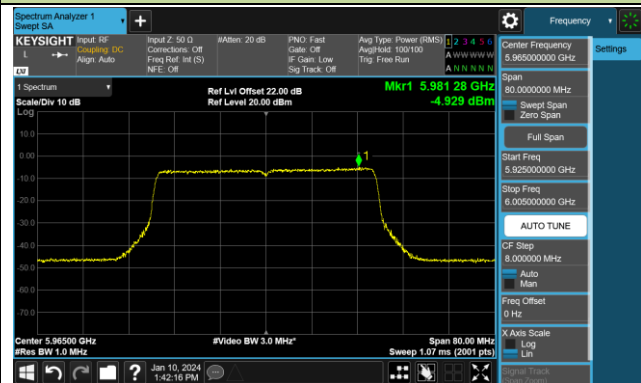

802.11be-EHT40 Power Spectral Density- Ant 1 (Nss = 1)

Channel 03 (5965MHz)