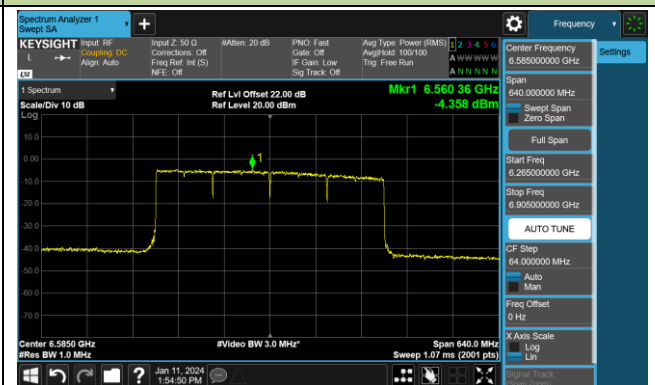

802.11be-EHT80 Power Spectral Density- Ant 1 (Nss = 1)

Channel 183 (6865MHz)

Channel 199 (6945MHz)

Channel 215 (7025MHz)

802.11be-EHT160 Power Spectral Density- Ant 1 (Nss = 1)

Channel 15 (6025MHz)

Channel 47 (6185MHz)

Channel 79 (6345MHz)

Channel 111 (6505MHz)

Channel 143 (6665MHz)

Channel 175 (6825MHz)

Channel 207 (6985MHz)

802.11be-EHT320 Power Spectral Density- Ant 1 (Nss = 1)

Channel 31 (6105MHz)

Channel 63 (6265MHz)

Channel 95 (6425MHz)

Channel 127 (6585MHz)

Channel 159 (6745MHz)

Channel 191 (6905MHz)

802.11ax-HE20 Power Spectral Density- Ant 0 (Nss = 2)

Channel 01 (5955MHz)

Channel 45 (6175MHz)

Channel 93 (6415MHz)