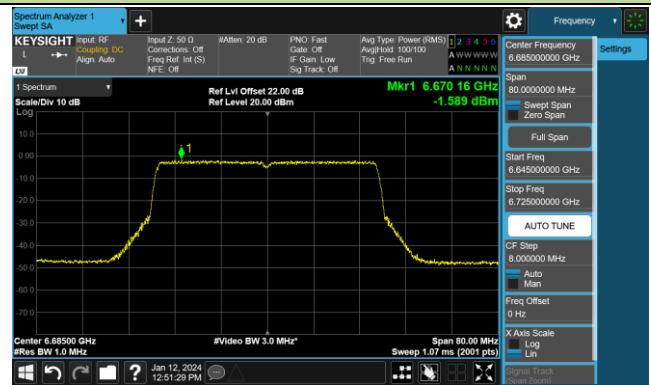

Channel 107 (6485MHz)

Channel 115 (6525MHz)

Channel 123 (6565MHz)

Channel 147 (6685MHz)

802.11ax-HE40 Power Spectral Density- Ant 0 (Nss = 2)

Channel 179 (6845MHz)

Channel 187 (6885MHz)

Channel 195 (6925MHz)

Channel 211 (7005MHz)

Channel 227 (7085MHz)