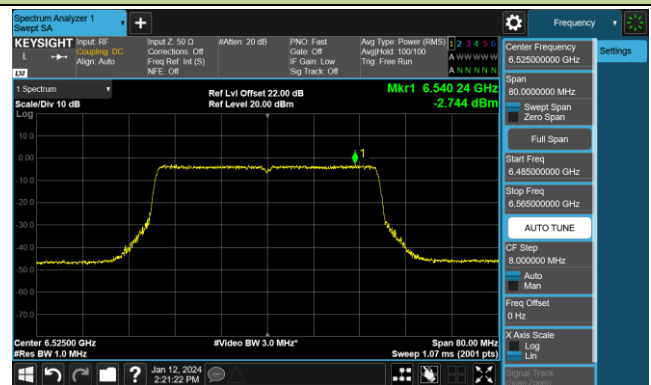

Channel 97 (6435MHz)

Channel 105 (6475MHz)

Channel 113 (6515MHz)

Channel 117 (6535MHz)

Channel 149 (6695MHz)

802.11ax-HE20 Power Spectral Density- Ant 0 (Nss = 2)

Channel 181 (6855MHz)

Channel 185 (6875MHz)

Channel 189 (6895MHz)

Channel 213 (7015MHz)

Channel 229 (7095MHz)

802.11ax-HE40 Power Spectral Density- Ant 0 (Nss = 2)

Channel 03 (5965MHz)

Channel 43 (6165MHz)

Channel 91 (6405MHz)

Channel 99 (6445MHz)

Channel 107 (6485MHz)

Channel 115 (6525MHz)

Channel 123 (6565MHz)

Channel 147 (6685MHz)

802.11ax-HE40 Power Spectral Density- Ant 0 (Nss = 2)

Channel 179 (6845MHz)

Channel 187 (6885MHz)

Channel 195 (6925MHz)

Channel 211 (7005MHz)

Channel 227 (7085MHz)