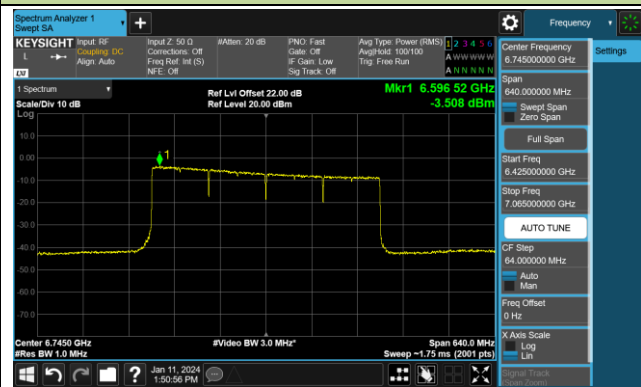

Channel 79 (6345MHz)

Channel 111 (6505MHz)

Channel 143 (6665MHz)

Channel 175 (6825MHz)

Channel 207 (6985MHz)

802.11be-EHT320 Power Spectral Density- Ant 1 (Nss = 1)

Channel 31 (6105MHz)

Channel 63 (6265MHz)

Channel 95 (6425MHz)

Channel 127 (6585MHz)

Channel 159 (6745MHz)

Channel 191 (6905MHz)

802.11ax-HE20 Power Spectral Density- Ant 0 (Nss = 2)

Channel 01 (5955MHz)

Channel 45 (6175MHz)

Channel 93 (6415MHz)