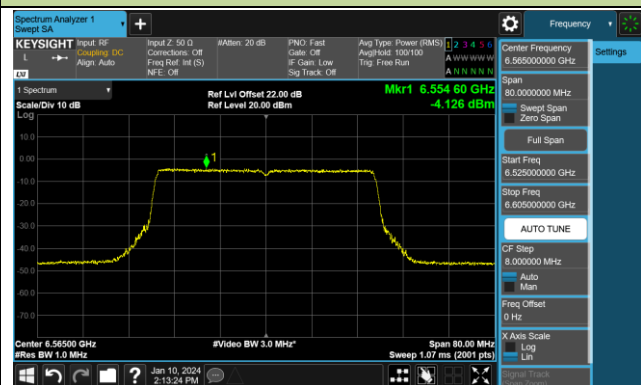

Channel 03 (5965MHz)

Channel 43 (6165MHz)

Channel 91 (6405MHz)

Channel 99 (6445MHz)

Channel 107 (6485MHz)

Channel 115 (6525MHz)

Channel 123 (6565MHz)

Channel 147 (6685MHz)

802.11be-EHT40 Power Spectral Density- Ant 1 (Nss = 1)

Channel 179 (6845MHz)

Channel 187 (6885MHz)

Channel 195 (6925MHz)

Channel 211 (7005MHz)

Channel 227 (7085MHz)

802.11be-EHT80 Power Spectral Density- Ant 1 (Nss = 1)