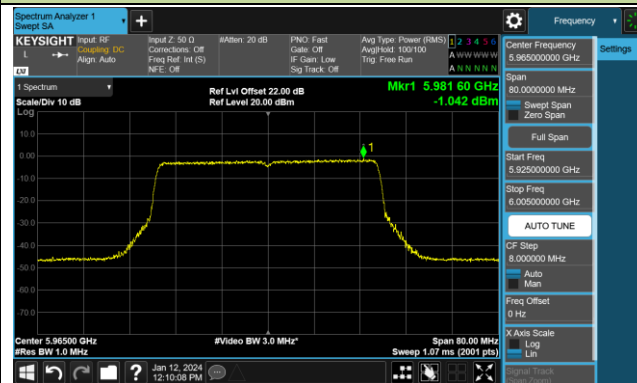

Channel 97 (6435MHz)

Channel 105 (6475MHz)

Channel 113 (6515MHz)

Channel 117 (6535MHz)

Channel 149 (6695MHz)

802.11ax-HE20 Power Spectral Density- Ant 0 (Nss = 2)

Channel 181 (6855MHz)

Channel 185 (6875MHz)

Channel 189 (6895MHz)

Channel 213 (7015MHz)

Channel 229 (7095MHz)

802.11ax-HE40 Power Spectral Density- Ant 0 (Nss = 2)

Channel 03 (5965MHz)

Channel 43 (6165MHz)

Channel 91 (6405MHz)

Channel 99 (6445MHz)

Channel 107 (6485MHz)

Channel 115 (6525MHz)

Channel 123 (6565MHz)

Channel 147 (6685MHz)

802.11ax-HE40 Power Spectral Density- Ant 0 (Nss = 2)

Channel 179 (6845MHz)

Channel 187 (6885MHz)

Channel 195 (6925MHz)

Channel 211 (7005MHz)

Channel 227 (7085MHz)