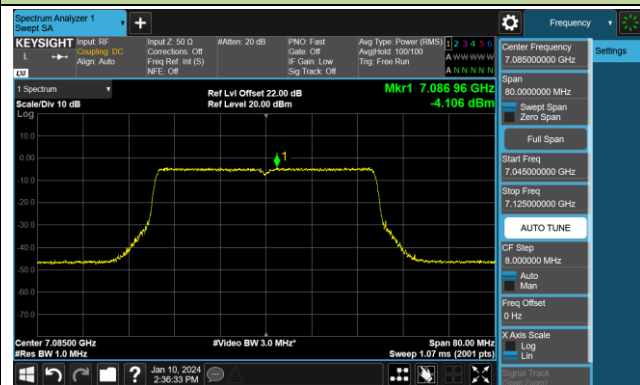

802.11be-EHT40 Power Spectral Density- Ant 1 (Nss = 1)

Channel 179 (6845MHz)

Channel 187 (6885MHz)

Channel 195 (6925MHz)

Channel 211 (7005MHz)

Channel 227 (7085MHz)

802.11be-EHT80 Power Spectral Density- Ant 1 (Nss = 1)