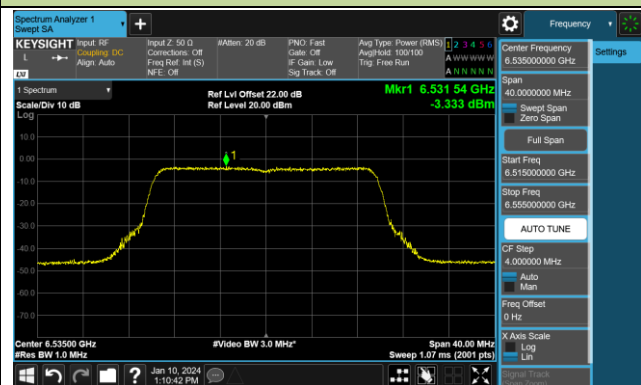

802.11be-EHT20 Power Spectral Density- Ant 1 (Nss = 1)

Channel 01 (5955MHz)

Channel 45 (6175MHz)

Channel 93 (6415MHz)

Channel 97 (6435MHz)

Channel 105 (6475MHz)

Channel 113 (6515MHz)

Channel 117 (6535MHz)

Channel 149 (6695MHz)

802.11be-EHT20 Power Spectral Density- Ant 1 (Nss = 1)

Channel 181 (6855MHz)

Channel 185 (6875MHz)

Channel 189 (6895MHz)

Channel 213 (7015MHz)

Channel 229 (7095MHz)

802.11be-EHT40 Power Spectral Density- Ant 1 (Nss = 1)