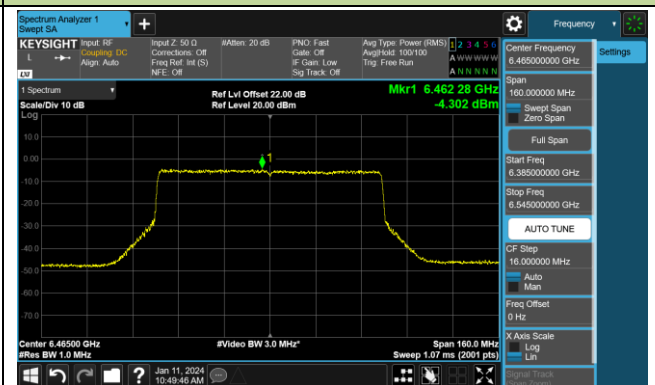

Channel 07 (5985MHz)

Channel 39 (6145MHz)

Channel 87 (6385MHz)

Channel 103 (6465MHz)

Channel 119 (6545MHz)

Channel 135 (6625MHz)

Channel 151 (6705MHz)

Channel 167 (6785MHz)

802.11be-EHT80 Power Spectral Density- Ant 1 (Nss = 1)

Channel 183 (6865MHz)

Channel 199 (6945MHz)

Channel 215 (7025MHz)

802.11be-EHT160 Power Spectral Density- Ant 1 (Nss = 1)

Channel 15 (6025MHz)

Channel 47 (6185MHz)