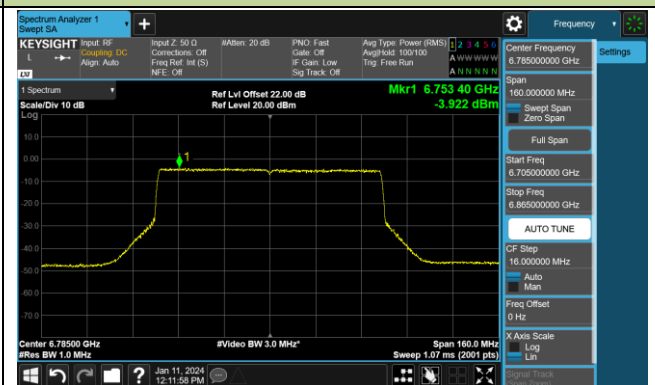

Channel 07 (5985MHz)

Channel 39 (6145MHz)

Channel 87 (6385MHz)

Channel 103 (6465MHz)

Channel 119 (6545MHz)

Channel 135 (6625MHz)

Channel 151 (6705MHz)

Channel 167 (6785MHz)

802.11be-EHT80 Power Spectral Density- Ant 1 (Nss = 1)

Channel 183 (6865MHz)

Channel 199 (6945MHz)

Channel 215 (7025MHz)

802.11be-EHT160 Power Spectral Density- Ant 1 (Nss = 1)

Channel 15 (6025MHz)

Channel 47 (6185MHz)