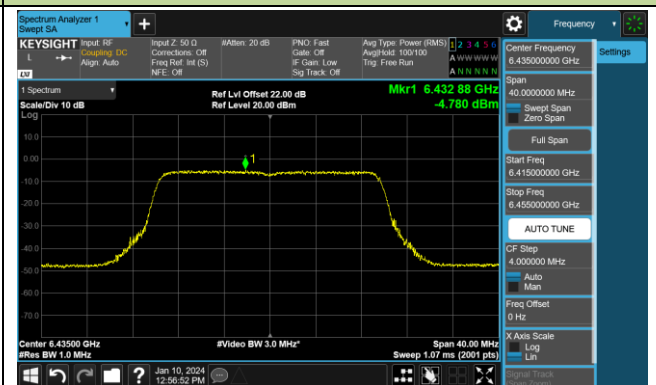

802.11ax-HE160 Power Spectral Density- Ant 1 (Nss = 1)

Channel 15 (6025MHz)

Channel 47 (6185MHz)

Channel 79 (6345MHz)

Channel 111 (6505MHz)

Channel 143 (6665MHz)

Channel 175 (6825MHz)

Channel 207 (6985MHz)

802.11be-EHT20 Power Spectral Density- Ant 1 (Nss = 1)

Channel 01 (5955MHz)

Channel 45 (6175MHz)

Channel 93 (6415MHz)

Channel 97 (6435MHz)

Channel 105 (6475MHz)

Channel 113 (6515MHz)

Channel 117 (6535MHz)

Channel 149 (6695MHz)

802.11be-EHT20 Power Spectral Density- Ant 1 (Nss = 1)

Channel 181 (6855MHz)

Channel 185 (6875MHz)

Channel 189 (6895MHz)

Channel 213 (7015MHz)

Channel 229 (7095MHz)

802.11be-EHT40 Power Spectral Density- Ant 1 (Nss = 1)