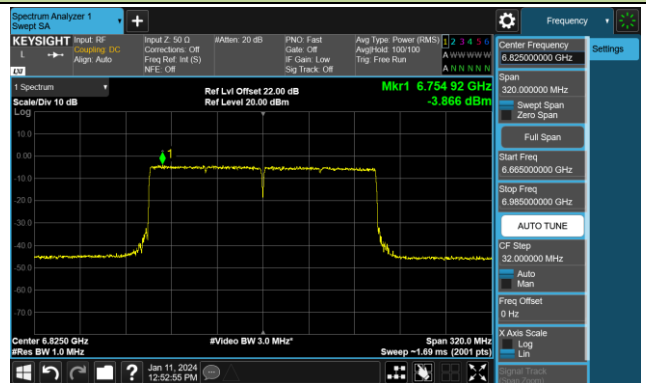

802.11be-EHT80 Power Spectral Density- Ant 1 (Nss = 1)

Channel 183 (6865MHz)

Channel 199 (6945MHz)

Channel 215 (7025MHz)

802.11be-EHT160 Power Spectral Density- Ant 1 (Nss = 1)

Channel 15 (6025MHz)

Channel 47 (6185MHz)

Channel 79 (6345MHz)

Channel 111 (6505MHz)

Channel 143 (6665MHz)

Channel 175 (6825MHz)

Channel 207 (6985MHz)

802.11be-EHT320 Power Spectral Density- Ant 1 (Nss = 1)

Channel 31 (6105MHz)

Channel 63 (6265MHz)

Channel 95 (6425MHz)

Channel 127 (6585MHz)

Channel 159 (6745MHz)

Channel 191 (6905MHz)

802.11ax-HE20 Power Spectral Density- Ant 0 (Nss = 2)

Channel 01 (5955MHz)

Channel 45 (6175MHz)

Channel 93 (6415MHz)