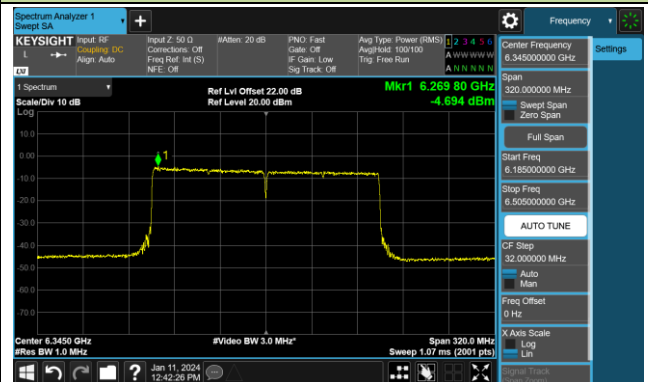

802.11be-EHT80 Power Spectral Density- Ant 1 (Nss = 1)

Channel 183 (6865MHz)

Channel 199 (6945MHz)

Channel 215 (7025MHz)

802.11be-EHT160 Power Spectral Density- Ant 1 (Nss = 1)

Channel 15 (6025MHz)

Channel 47 (6185MHz)

Channel 79 (6345MHz)

Channel 111 (6505MHz)

Channel 143 (6665MHz)

Channel 175 (6825MHz)

Channel 207 (6985MHz)

802.11be-EHT320 Power Spectral Density- Ant 1 (Nss = 1)

Channel 31 (6105MHz)

Channel 63 (6265MHz)