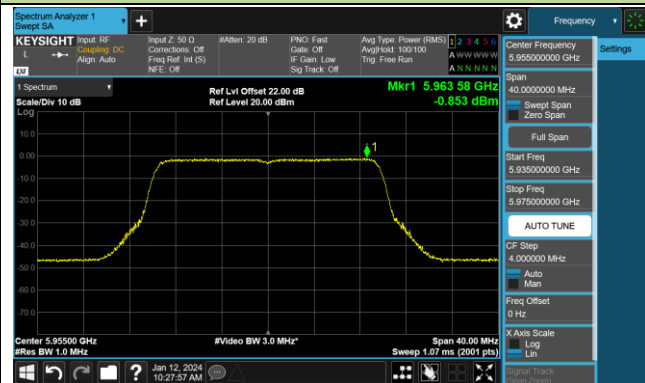

Channel 95 (6425MHz)

Channel 127 (6585MHz)

Channel 159 (6745MHz)

Channel 191 (6905MHz)

802.11ax-HE20 Power Spectral Density- Ant 0 (Nss = 2)

Channel 01 (5955MHz)

Channel 45 (6175MHz)

Channel 93 (6415MHz)

Channel 97 (6435MHz)

Channel 105 (6475MHz)

Channel 113 (6515MHz)

Channel 117 (6535MHz)

Channel 149 (6695MHz)

802.11ax-HE20 Power Spectral Density- Ant 0 (Nss = 2)

Channel 181 (6855MHz)

Channel 185 (6875MHz)