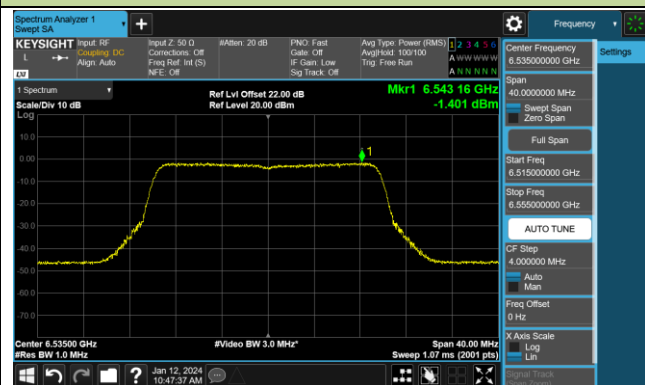

Channel 95 (6425MHz)

Channel 127 (6585MHz)

Channel 159 (6745MHz)

Channel 191 (6905MHz)

802.11ax-HE20 Power Spectral Density- Ant 0 (Nss = 2)

Channel 01 (5955MHz)

Channel 45 (6175MHz)

Channel 93 (6415MHz)

Channel 97 (6435MHz)

Channel 105 (6475MHz)

Channel 113 (6515MHz)

Channel 117 (6535MHz)

Channel 149 (6695MHz)

802.11ax-HE20 Power Spectral Density- Ant 0 (Nss = 2)

Channel 181 (6855MHz)

Channel 185 (6875MHz)

Channel 189 (6895MHz)

Channel 213 (7015MHz)

Channel 229 (7095MHz)

802.11ax-HE40 Power Spectral Density- Ant 0 (Nss = 2)

Channel 03 (5965MHz)

Channel 43 (6165MHz)

Channel 91 (6405MHz)

Channel 99 (6445MHz)