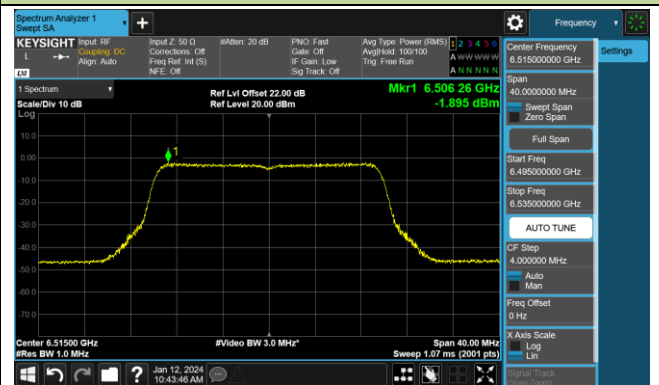

Channel 95 (6425MHz)

Channel 127 (6585MHz)

Channel 159 (6745MHz)

Channel 191 (6905MHz)

802.11ax-HE20 Power Spectral Density- Ant 0 (Nss = 2)

Channel 01 (5955MHz)

Channel 45 (6175MHz)

Channel 93 (6415MHz)

Channel 97 (6435MHz)

Channel 105 (6475MHz)

Channel 113 (6515MHz)

Channel 117 (6535MHz)

Channel 149 (6695MHz)

802.11ax-HE20 Power Spectral Density- Ant 0 (Nss = 2)

Channel 181 (6855MHz)

Channel 185 (6875MHz)