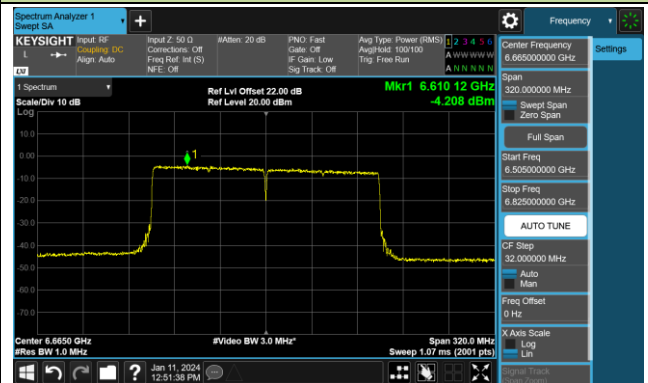

Channel 143 (6665MHz)