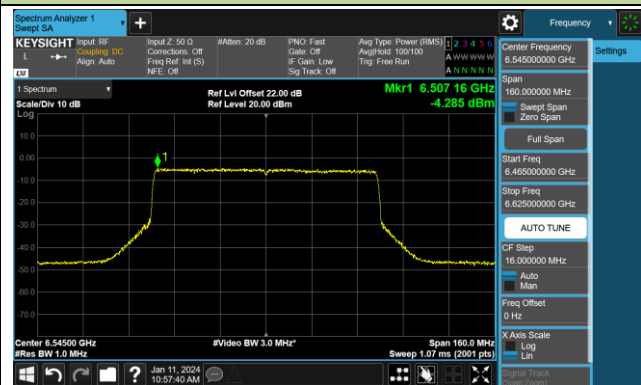

802.11be-EHT40 Power Spectral Density- Ant 1 (Nss = 1)

Channel 179 (6845MHz)

Channel 187 (6885MHz)

Channel 195 (6925MHz)

Channel 211 (7005MHz)

Channel 227 (7085MHz)

802.11be-EHT80 Power Spectral Density- Ant 1 (Nss = 1)

Channel 07 (5985MHz)

Channel 39 (6145MHz)

Channel 87 (6385MHz)

Channel 103 (6465MHz)

Channel 119 (6545MHz)

Channel 135 (6625MHz)

Channel 151 (6705MHz)

Channel 167 (6785MHz)

802.11be-EHT80 Power Spectral Density- Ant 1 (Nss = 1)

Channel 183 (6865MHz)

Channel 199 (6945MHz)

Channel 215 (7025MHz)

802.11be-EHT160 Power Spectral Density- Ant 1 (Nss = 1)

Channel 15 (6025MHz)

Channel 47 (6185MHz)