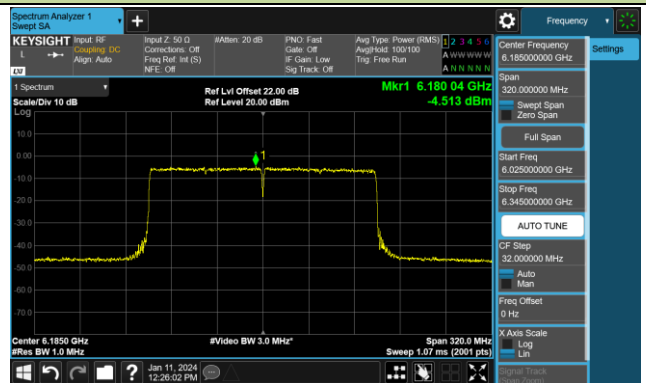

802.11be-EHT80 Power Spectral Density- Ant 1 (Nss = 1)

Channel 183 (6865MHz)

Channel 199 (6945MHz)

Channel 215 (7025MHz)

802.11be-EHT160 Power Spectral Density- Ant 1 (Nss = 1)

Channel 15 (6025MHz)

Channel 47 (6185MHz)

Channel 79 (6345MHz)

Channel 111 (6505MHz)

Channel 143 (6665MHz)

Channel 175 (6825MHz)

Channel 207 (6985MHz)

802.11be-EHT320 Power Spectral Density- Ant 1 (Nss = 1)

Channel 31 (6105MHz)

Channel 63 (6265MHz)