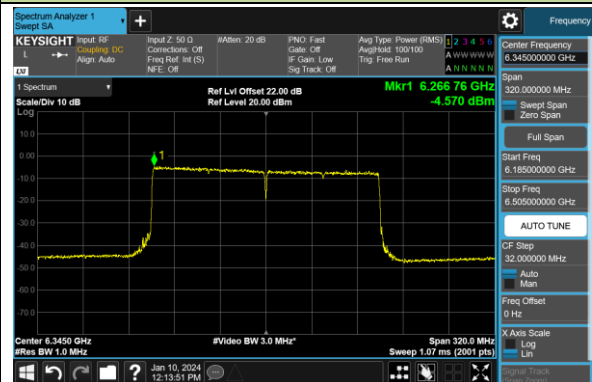

802.11ax-HE160 Power Spectral Density- Ant 1 (Nss = 1)

Channel 15 (6025MHz)

Channel 47 (6185MHz)

Channel 79 (6345MHz)

Channel 111 (6505MHz)

Channel 143 (6665MHz)

Channel 175 (6825MHz)

Channel 207 (6985MHz)

802.11be-EHT20 Power Spectral Density- Ant 1 (Nss = 1)

Channel 01 (5955MHz)

Channel 45 (6175MHz)

Channel 93 (6415MHz)

Channel 97 (6435MHz)

Channel 105 (6475MHz)

Channel 113 (6515MHz)

Channel 117 (6535MHz)