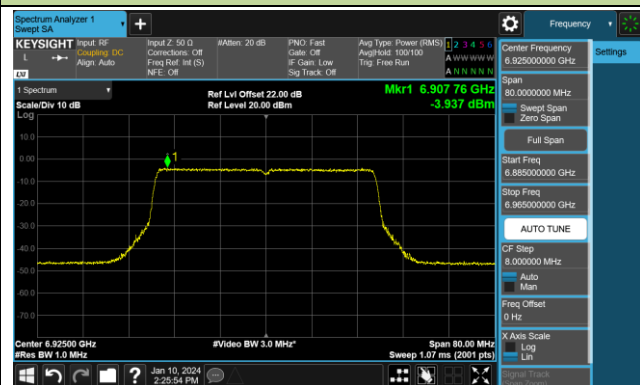

802.11be-EHT40 Power Spectral Density- Ant 1 (Nss = 1)

Channel 179 (6845MHz)

Channel 187 (6885MHz)

Channel 195 (6925MHz)

Channel 211 (7005MHz)

Channel 227 (7085MHz)

802.11be-EHT80 Power Spectral Density- Ant 1 (Nss = 1)