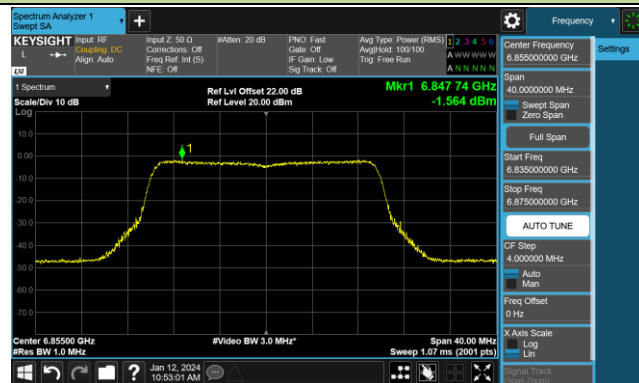

Channel 97 (6435MHz)

Channel 105 (6475MHz)

Channel 113 (6515MHz)

Channel 117 (6535MHz)

Channel 149 (6695MHz)

802.11ax-HE20 Power Spectral Density- Ant 0 (Nss = 2)

Channel 181 (6855MHz)

Channel 185 (6875MHz)

Channel 189 (6895MHz)

Channel 213 (7015MHz)

Channel 229 (7095MHz)

802.11ax-HE40 Power Spectral Density- Ant 0 (Nss = 2)

Channel 03 (5965MHz)

Channel 43 (6165MHz)

Channel 91 (6405MHz)

Channel 99 (6445MHz)