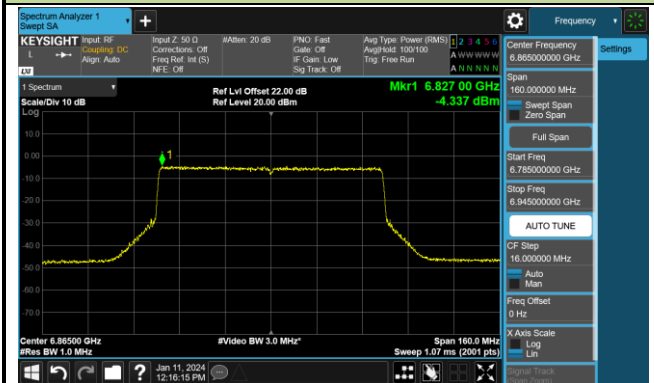

802.11be-EHT40 Power Spectral Density- Ant 1 (Nss = 1)

Channel 179 (6845MHz)

Channel 187 (6885MHz)

Channel 195 (6925MHz)

Channel 211 (7005MHz)

Channel 227 (7085MHz)

802.11be-EHT80 Power Spectral Density- Ant 1 (Nss = 1)

Channel 07 (5985MHz)

Channel 39 (6145MHz)

Channel 87 (6385MHz)

Channel 103 (6465MHz)

Channel 119 (6545MHz)

Channel 135 (6625MHz)

Channel 151 (6705MHz)

Channel 167 (6785MHz)

802.11be-EHT80 Power Spectral Density- Ant 1 (Nss = 1)

Channel 183 (6865MHz)

Channel 199 (6945MHz)

Channel 215 (7025MHz)

802.11be-EHT160 Power Spectral Density- Ant 1 (Nss = 1)

Channel 15 (6025MHz)

Channel 47 (6185MHz)