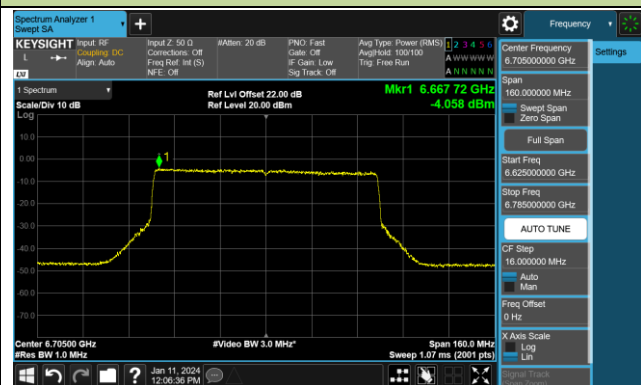

Channel 07 (5985MHz)

Channel 39 (6145MHz)

Channel 87 (6385MHz)

Channel 103 (6465MHz)

Channel 119 (6545MHz)

Channel 135 (6625MHz)

Channel 151 (6705MHz)

Channel 167 (6785MHz)

802.11be-EHT80 Power Spectral Density- Ant 1 (Nss = 1)

Channel 183 (6865MHz)

Channel 199 (6945MHz)

Channel 215 (7025MHz)

802.11be-EHT160 Power Spectral Density- Ant 1 (Nss = 1)

Channel 15 (6025MHz)

Channel 47 (6185MHz)