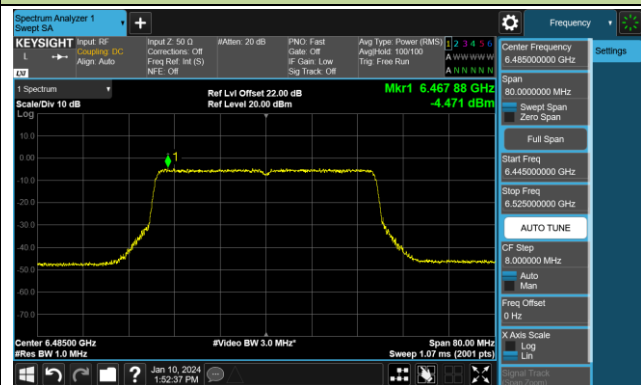

Channel 03 (5965MHz)

Channel 43 (6165MHz)

Channel 91 (6405MHz)

Channel 99 (6445MHz)

Channel 107 (6485MHz)

Channel 115 (6525MHz)

Channel 123 (6565MHz)

Channel 147 (6685MHz)

802.11be-EHT40 Power Spectral Density- Ant 1 (Nss = 1)

Channel 179 (6845MHz)

Channel 187 (6885MHz)

Channel 195 (6925MHz)

Channel 211 (7005MHz)

Channel 227 (7085MHz)

802.11be-EHT80 Power Spectral Density- Ant 1 (Nss = 1)