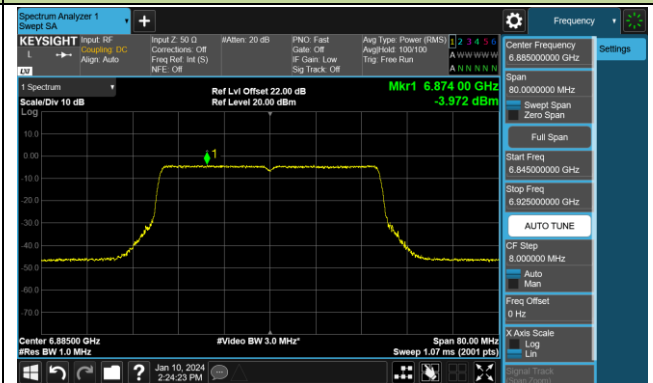

Channel 149 (6695MHz)

802.11be-EHT20 Power Spectral Density- Ant 1 (Nss = 1)

Channel 181 (6855MHz)

Channel 185 (6875MHz)

Channel 189 (6895MHz)

Channel 213 (7015MHz)

Channel 229 (7095MHz)

802.11be-EHT40 Power Spectral Density- Ant 1 (Nss = 1)

Channel 03 (5965MHz)

Channel 43 (6165MHz)

Channel 91 (6405MHz)

Channel 99 (6445MHz)

Channel 107 (6485MHz)

Channel 115 (6525MHz)

Channel 123 (6565MHz)

Channel 147 (6685MHz)

802.11be-EHT40 Power Spectral Density- Ant 1 (Nss = 1)

Channel 179 (6845MHz)

Channel 187 (6885MHz)

Channel 195 (6925MHz)

Channel 211 (7005MHz)

Channel 227 (7085MHz)

802.11be-EHT80 Power Spectral Density- Ant 1 (Nss = 1)