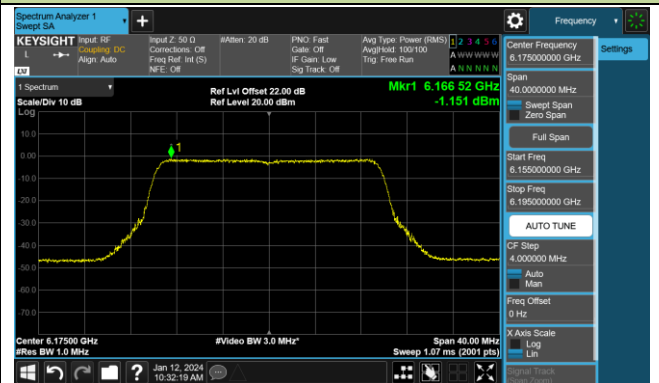

Channel 95 (6425MHz)

Channel 127 (6585MHz)

Channel 159 (6745MHz)

Channel 191 (6905MHz)

802.11ax-HE20 Power Spectral Density- Ant 0 (Nss = 2)

Channel 01 (5955MHz)

Channel 45 (6175MHz)

Channel 93 (6415MHz)

Channel 97 (6435MHz)

Channel 105 (6475MHz)

Channel 113 (6515MHz)

Channel 117 (6535MHz)

Channel 149 (6695MHz)

802.11ax-HE20 Power Spectral Density- Ant 0 (Nss = 2)

Channel 181 (6855MHz)

Channel 185 (6875MHz)