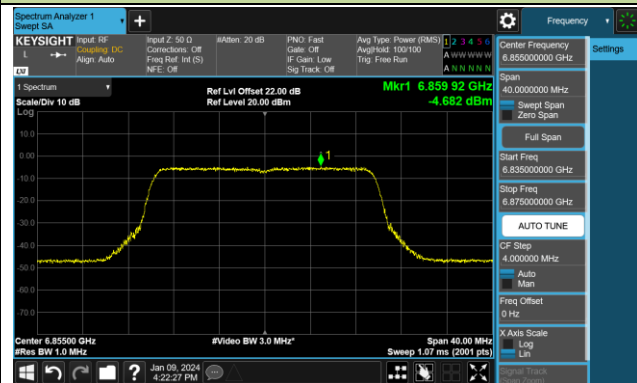

802.11be-EHT80 Power Spectral Density- Ant 0 (Nss = 1)

Channel 183 (6865MHz)

Channel 199 (6945MHz)

Channel 215 (7025MHz)

802.11be-EHT160 Power Spectral Density- Ant 0 (Nss = 1)

Channel 15 (6025MHz)

Channel 47 (6185MHz)

Channel 79 (6345MHz)

Channel 111 (6505MHz)

Channel 143 (6665MHz)

Channel 175 (6825MHz)

Channel 207 (6985MHz)

802.11be-EHT320 Power Spectral Density- Ant 0 (Nss = 1)

802.11ax-HE20 Power Spectral Density- Ant 1 (Nss = 1)

802.11ax-HE20 Power Spectral Density- Ant 1 (Nss = 1)

Channel 181 (6855MHz)

Channel 185 (6875MHz)

Channel 189 (6895MHz)

Channel 213 (7015MHz)

Channel 229 (7095MHz)

802.11ax-HE40 Power Spectral Density- Ant 1 (Nss = 1)