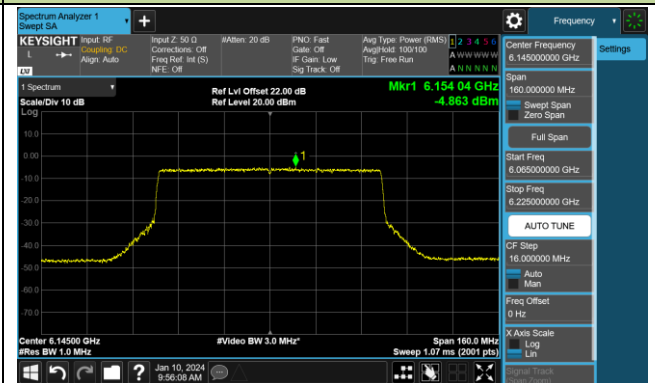

802.11ax-HE20 Power Spectral Density- Ant 1 (Nss = 1)

Channel 181 (6855MHz)

Channel 185 (6875MHz)

Channel 189 (6895MHz)

Channel 213 (7015MHz)

Channel 229 (7095MHz)

802.11ax-HE40 Power Spectral Density- Ant 1 (Nss = 1)

Channel 179 (6845MHz)

Channel 187 (6885MHz)

Channel 195 (6925MHz)

Channel 211 (7005MHz)

Channel 227 (7085MHz)

802.11ax-HE80 Power Spectral Density- Ant 1 (Nss = 1)

Channel 07 (5985MHz)

Channel 39 (6145MHz)

Channel 87 (6385MHz)

Channel 103 (6465MHz)

Channel 119 (6545MHz)

Channel 135 (6625MHz)

Channel 151 (6705MHz)

Channel 167 (6785MHz)

802.11ax-HE80 Power Spectral Density- Ant 1 (Nss = 1)

Channel 183 (6865MHz)

Channel 199 (6945MHz)

Channel 215 (7025MHz)