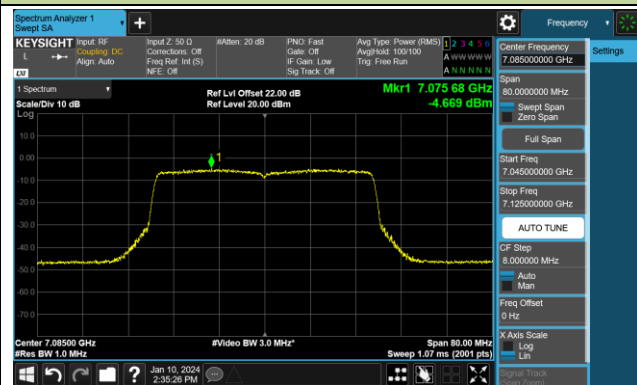

802.11be-EHT40 Power Spectral Density- Ant 0 (Nss = 1)

Channel 179 (6845MHz)

Channel 187 (6885MHz)

Channel 195 (6925MHz)

Channel 211 (7005MHz)

Channel 227 (7085MHz)

802.11be-EHT80 Power Spectral Density- Ant 0 (Nss = 1)