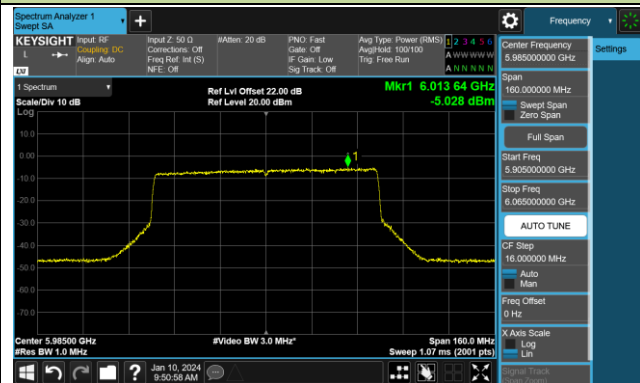

802.11ax-HE20 Power Spectral Density- Ant 1 (Nss = 1)

Channel 181 (6855MHz)

Channel 185 (6875MHz)

Channel 189 (6895MHz)

Channel 213 (7015MHz)

Channel 229 (7095MHz)

802.11ax-HE40 Power Spectral Density- Ant 1 (Nss = 1)

Channel 179 (6845MHz)

Channel 187 (6885MHz)

Channel 195 (6925MHz)

Channel 211 (7005MHz)

Channel 227 (7085MHz)

802.11ax-HE80 Power Spectral Density- Ant 1 (Nss = 1)

Channel 07 (5985MHz)

Channel 39 (6145MHz)

Channel 87 (6385MHz)

Channel 103 (6465MHz)

Channel 119 (6545MHz)

Channel 135 (6625MHz)

Channel 151 (6705MHz)

Channel 167 (6785MHz)

802.11ax-HE80 Power Spectral Density- Ant 1 (Nss = 1)

Channel 183 (6865MHz)

Channel 199 (6945MHz)

Channel 215 (7025MHz)