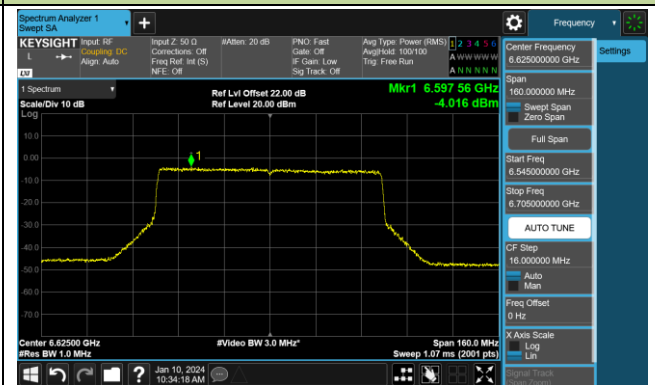

Channel 179 (6845MHz)

Channel 187 (6885MHz)

Channel 195 (6925MHz)

Channel 211 (7005MHz)

Channel 227 (7085MHz)

802.11ax-HE80 Power Spectral Density- Ant 1 (Nss = 1)

Channel 07 (5985MHz)

Channel 39 (6145MHz)

Channel 87 (6385MHz)

Channel 103 (6465MHz)

Channel 119 (6545MHz)

Channel 135 (6625MHz)

Channel 151 (6705MHz)

Channel 167 (6785MHz)

802.11ax-HE80 Power Spectral Density- Ant 1 (Nss = 1)

Channel 183 (6865MHz)

Channel 199 (6945MHz)

Channel 215 (7025MHz)