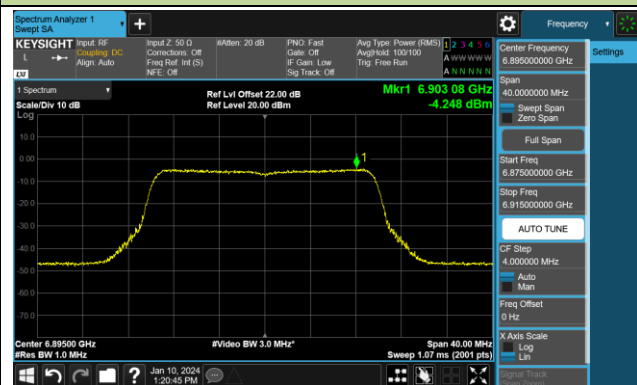

802.11be-EHT20 Power Spectral Density- Ant 0 (Nss = 1)

Channel 181 (6855MHz)

Channel 185 (6875MHz)

Channel 189 (6895MHz)

Channel 213 (7015MHz)

Channel 229 (7095MHz)

802.11be-EHT40 Power Spectral Density- Ant 0 (Nss = 1)

802.11be-EHT40 Power Spectral Density- Ant 0 (Nss = 1)

Channel 179 (6845MHz)

Channel 187 (6885MHz)

Channel 195 (6925MHz)

Channel 211 (7005MHz)

Channel 227 (7085MHz)

802.11be-EHT80 Power Spectral Density- Ant 0 (Nss = 1)