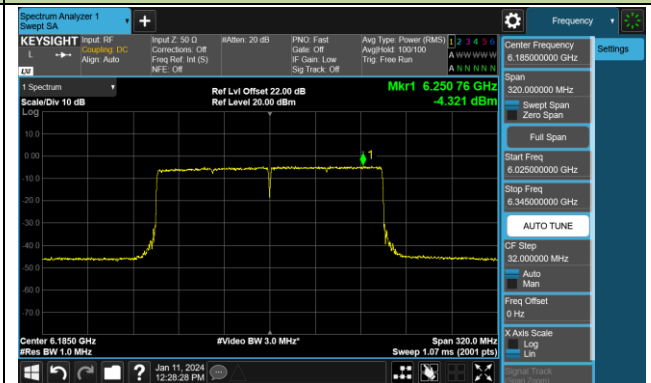

802.11be-EHT80 Power Spectral Density- Ant 0 (Nss = 1)

Channel 183 (6865MHz)

Channel 199 (6945MHz)

Channel 215 (7025MHz)

802.11be-EHT160 Power Spectral Density- Ant 0 (Nss = 1)

Channel 15 (6025MHz)

Channel 47 (6185MHz)

Channel 79 (6345MHz)

Channel 111 (6505MHz)

Channel 143 (6665MHz)

Channel 175 (6825MHz)

Channel 207 (6985MHz)

802.11be-EHT320 Power Spectral Density- Ant 0 (Nss = 1)

802.11ax-HE20 Power Spectral Density- Ant 1 (Nss = 1)