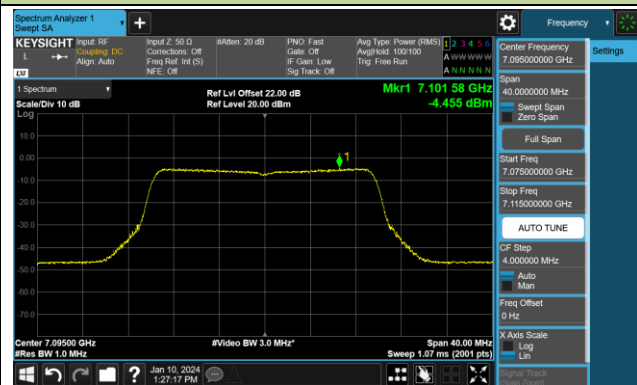

802.11be-EHT20 Power Spectral Density- Ant 0 (Nss = 1)

Channel 181 (6855MHz)

Channel 185 (6875MHz)

Channel 189 (6895MHz)

Channel 213 (7015MHz)

Channel 229 (7095MHz)

802.11be-EHT40 Power Spectral Density- Ant 0 (Nss = 1)

802.11be-EHT40 Power Spectral Density- Ant 0 (Nss = 1)

Channel 179 (6845MHz)

Channel 187 (6885MHz)

Channel 195 (6925MHz)

Channel 211 (7005MHz)

Channel 227 (7085MHz)

802.11be-EHT80 Power Spectral Density- Ant 0 (Nss = 1)