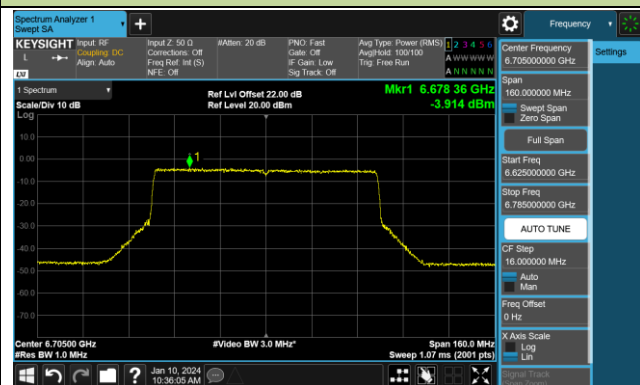

Channel 179 (6845MHz)

Channel 187 (6885MHz)

Channel 195 (6925MHz)

Channel 211 (7005MHz)

Channel 227 (7085MHz)

802.11ax-HE80 Power Spectral Density- Ant 1 (Nss = 1)

Channel 07 (5985MHz)

Channel 39 (6145MHz)

Channel 87 (6385MHz)

Channel 103 (6465MHz)

Channel 119 (6545MHz)

Channel 135 (6625MHz)

Channel 151 (6705MHz)

Channel 167 (6785MHz)

802.11ax-HE80 Power Spectral Density- Ant 1 (Nss = 1)

Channel 183 (6865MHz)

Channel 199 (6945MHz)

Channel 215 (7025MHz)