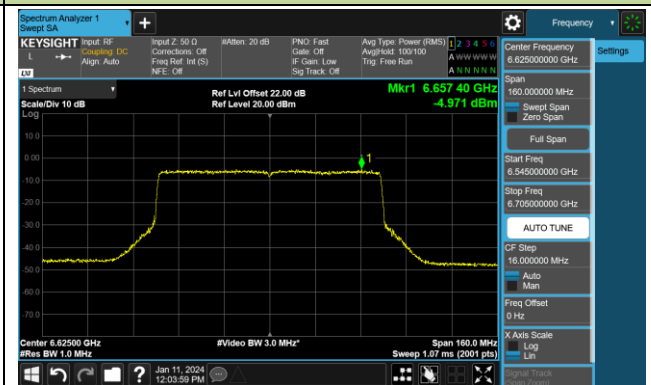

Channel 07 (5985MHz)

Channel 39 (6145MHz)

Channel 87 (6385MHz)

Channel 103 (6465MHz)

Channel 119 (6545MHz)

Channel 135 (6625MHz)

Channel 151 (6705MHz)

Channel 167 (6785MHz)

802.11be-EHT80 Power Spectral Density- Ant 0 (Nss = 1)

Channel 183 (6865MHz)

Channel 199 (6945MHz)

Channel 215 (7025MHz)

802.11be-EHT160 Power Spectral Density- Ant 0 (Nss = 1)

Channel 15 (6025MHz)

Channel 47 (6185MHz)