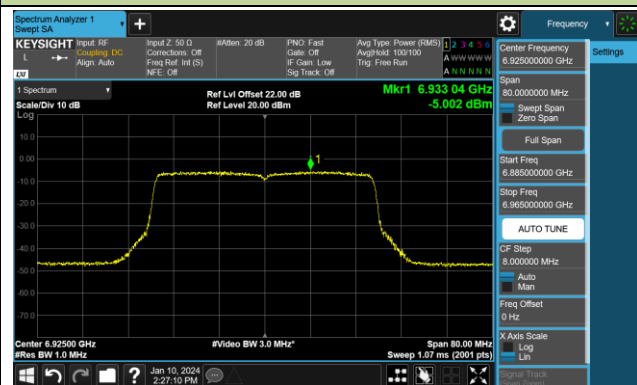

802.11be-EHT40 Power Spectral Density- Ant 0 (Nss = 1)

Channel 179 (6845MHz)

Channel 187 (6885MHz)

Channel 195 (6925MHz)

Channel 211 (7005MHz)

Channel 227 (7085MHz)

802.11be-EHT80 Power Spectral Density- Ant 0 (Nss = 1)