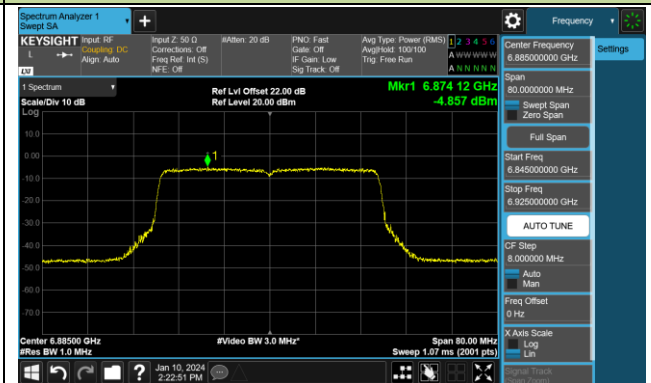

802.11be-EHT20 Power Spectral Density- Ant 0 (Nss = 1)

Channel 181 (6855MHz)

Channel 185 (6875MHz)

Channel 189 (6895MHz)

Channel 213 (7015MHz)

Channel 229 (7095MHz)

802.11be-EHT40 Power Spectral Density- Ant 0 (Nss = 1)

802.11be-EHT40 Power Spectral Density- Ant 0 (Nss = 1)

Channel 179 (6845MHz)

Channel 187 (6885MHz)

Channel 195 (6925MHz)

Channel 211 (7005MHz)

Channel 227 (7085MHz)

802.11be-EHT80 Power Spectral Density- Ant 0 (Nss = 1)