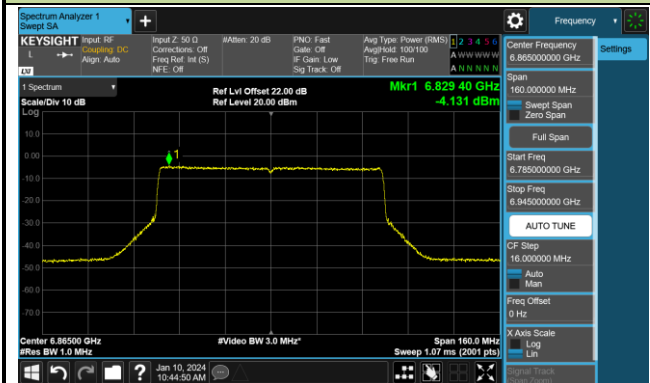

Channel 179 (6845MHz)

Channel 187 (6885MHz)

Channel 195 (6925MHz)

Channel 211 (7005MHz)

Channel 227 (7085MHz)

802.11ax-HE80 Power Spectral Density- Ant 1 (Nss = 1)

Channel 07 (5985MHz)

Channel 39 (6145MHz)

Channel 87 (6385MHz)

Channel 103 (6465MHz)

Channel 119 (6545MHz)

Channel 135 (6625MHz)

Channel 151 (6705MHz)

Channel 167 (6785MHz)

802.11ax-HE80 Power Spectral Density- Ant 1 (Nss = 1)

Channel 183 (6865MHz)

Channel 199 (6945MHz)

Channel 215 (7025MHz)