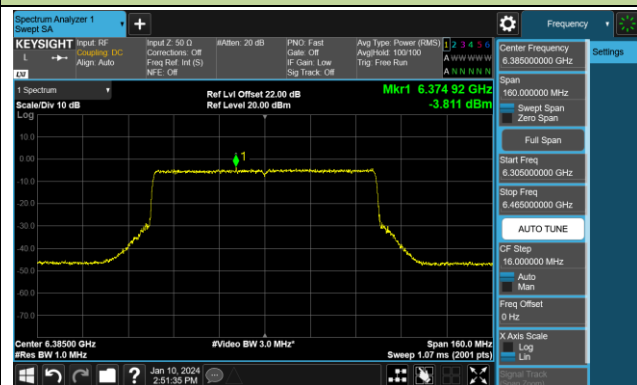

Channel 87 (6385MHz)