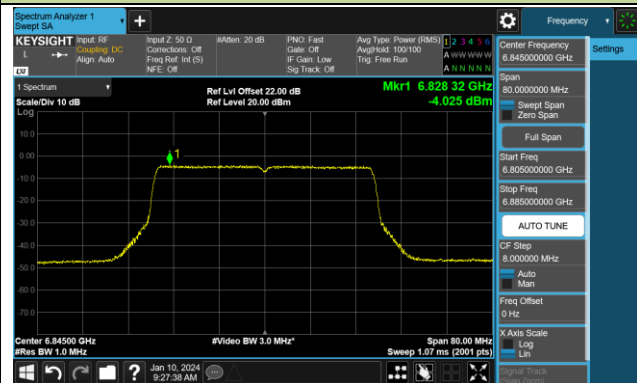

802.11ax-HE20 Power Spectral Density- Ant 1 (Nss = 1)

Channel 181 (6855MHz)

Channel 185 (6875MHz)

Channel 189 (6895MHz)

Channel 213 (7015MHz)

Channel 229 (7095MHz)

802.11ax-HE40 Power Spectral Density- Ant 1 (Nss = 1)

Channel 179 (6845MHz)

Channel 187 (6885MHz)

Channel 195 (6925MHz)

Channel 211 (7005MHz)

Channel 227 (7085MHz)

802.11ax-HE80 Power Spectral Density- Ant 1 (Nss = 1)

Channel 07 (5985MHz)

Channel 39 (6145MHz)