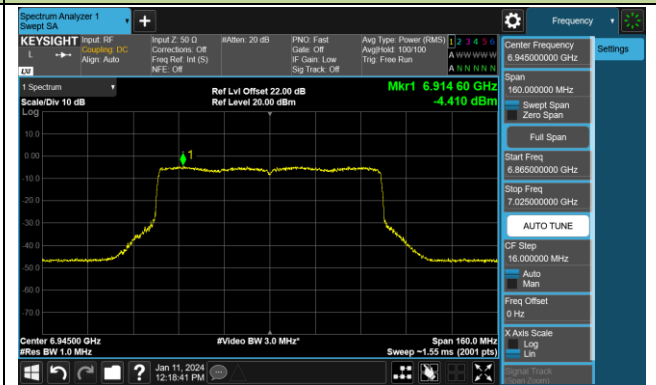

802.11be-EHT40 Power Spectral Density- Ant 0 (Nss = 1)

Channel 179 (6845MHz)

Channel 187 (6885MHz)

Channel 195 (6925MHz)

Channel 211 (7005MHz)

Channel 227 (7085MHz)

802.11be-EHT80 Power Spectral Density- Ant 0 (Nss = 1)

Channel 07 (5985MHz)

Channel 39 (6145MHz)

Channel 87 (6385MHz)

Channel 103 (6465MHz)

Channel 119 (6545MHz)

Channel 135 (6625MHz)

Channel 151 (6705MHz)

Channel 167 (6785MHz)

802.11be-EHT80 Power Spectral Density- Ant 0 (Nss = 1)

Channel 183 (6865MHz)

Channel 199 (6945MHz)

Channel 215 (7025MHz)

802.11be-EHT160 Power Spectral Density- Ant 0 (Nss = 1)

Channel 15 (6025MHz)

Channel 47 (6185MHz)