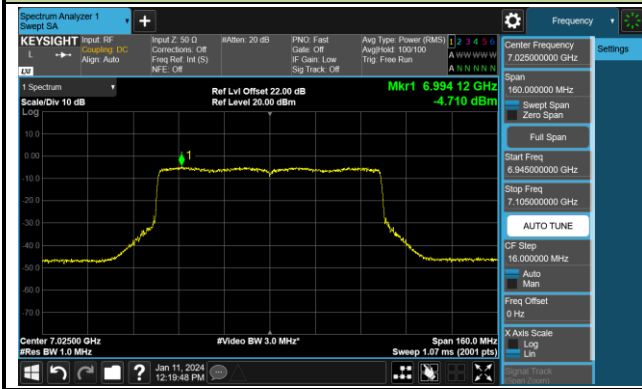

802.11be-EHT80 Power Spectral Density- Ant 0 (Nss = 1)

Channel 183 (6865MHz)

Channel 199 (6945MHz)

Channel 215 (7025MHz)

802.11be-EHT160 Power Spectral Density- Ant 0 (Nss = 1)

Channel 15 (6025MHz)

Channel 47 (6185MHz)

Channel 79 (6345MHz)

Channel 111 (6505MHz)

Channel 143 (6665MHz)

Channel 175 (6825MHz)

Channel 207 (6985MHz)

802.11be-EHT320 Power Spectral Density- Ant 0 (Nss = 1)

802.11ax-HE20 Power Spectral Density- Ant 1 (Nss = 1)