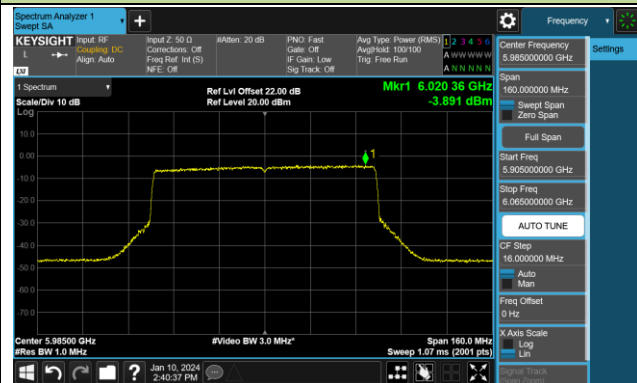

802.11be-EHT80 Power Spectral Density- Ant 0 (Nss = 1)

Channel 07 (5985MHz)