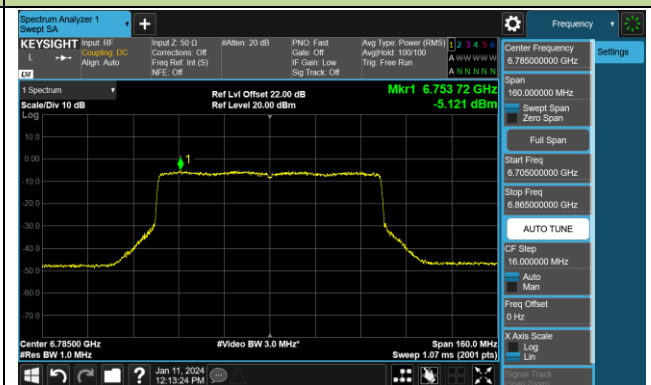

Channel 07 (5985MHz)

Channel 39 (6145MHz)

Channel 87 (6385MHz)

Channel 103 (6465MHz)

Channel 119 (6545MHz)

Channel 135 (6625MHz)

Channel 151 (6705MHz)

Channel 167 (6785MHz)

802.11be-EHT80 Power Spectral Density- Ant 0 (Nss = 1)

Channel 183 (6865MHz)

Channel 199 (6945MHz)

Channel 215 (7025MHz)

802.11be-EHT160 Power Spectral Density- Ant 0 (Nss = 1)

Channel 15 (6025MHz)

Channel 47 (6185MHz)