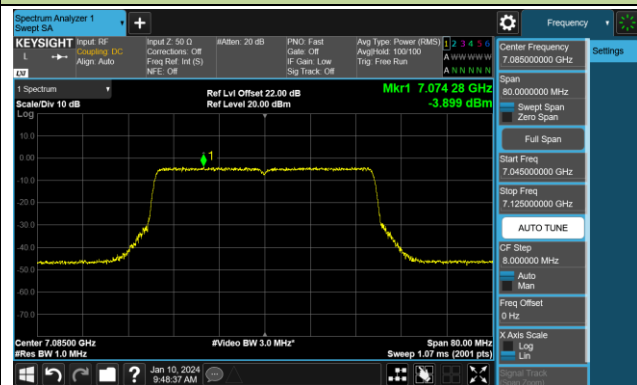

Channel 179 (6845MHz)

Channel 187 (6885MHz)

Channel 195 (6925MHz)

Channel 211 (7005MHz)

Channel 227 (7085MHz)

802.11ax-HE80 Power Spectral Density- Ant 1 (Nss = 1)

Channel 07 (5985MHz)

Channel 39 (6145MHz)

Channel 87 (6385MHz)

Channel 103 (6465MHz)

Channel 119 (6545MHz)

Channel 135 (6625MHz)

Channel 151 (6705MHz)

Channel 167 (6785MHz)

802.11ax-HE80 Power Spectral Density- Ant 1 (Nss = 1)

Channel 183 (6865MHz)

Channel 199 (6945MHz)

Channel 215 (7025MHz)