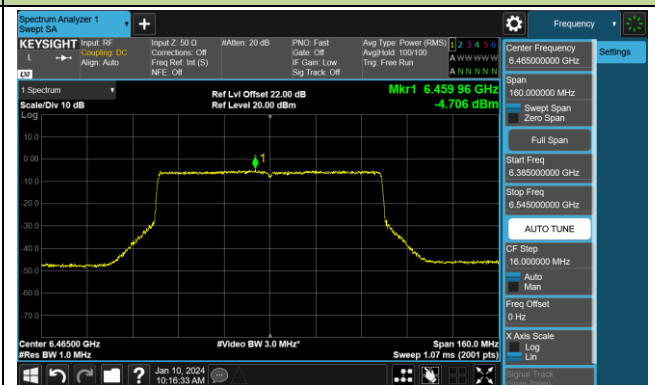

802.11ax-HE20 Power Spectral Density- Ant 1 (Nss = 1)

Channel 181 (6855MHz)

Channel 185 (6875MHz)

Channel 189 (6895MHz)

Channel 213 (7015MHz)

Channel 229 (7095MHz)

802.11ax-HE40 Power Spectral Density- Ant 1 (Nss = 1)

Channel 179 (6845MHz)

Channel 187 (6885MHz)

Channel 195 (6925MHz)

Channel 211 (7005MHz)

Channel 227 (7085MHz)

802.11ax-HE80 Power Spectral Density- Ant 1 (Nss = 1)

Channel 07 (5985MHz)

Channel 39 (6145MHz)

Channel 87 (6385MHz)

Channel 103 (6465MHz)

Channel 119 (6545MHz)

Channel 135 (6625MHz)

Channel 151 (6705MHz)

Channel 167 (6785MHz)

802.11ax-HE80 Power Spectral Density- Ant 1 (Nss = 1)

Channel 183 (6865MHz)

Channel 199 (6945MHz)

Channel 215 (7025MHz)