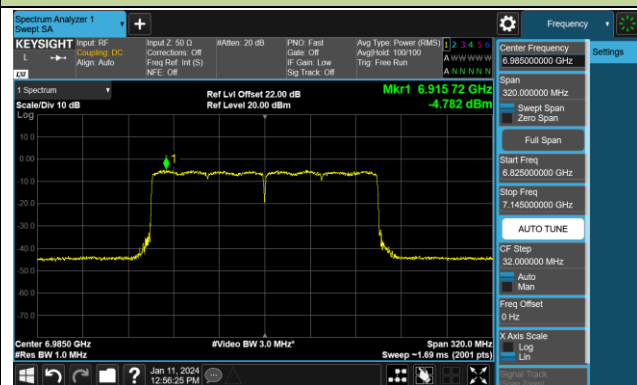

Channel 79 (6345MHz)

Channel 111 (6505MHz)

Channel 143 (6665MHz)

Channel 175 (6825MHz)

Channel 207 (6985MHz)

802.11be-EHT320 Power Spectral Density- Ant 0 (Nss = 1)

802.11ax-HE20 Power Spectral Density- Ant 1 (Nss = 1)

802.11ax-HE20 Power Spectral Density- Ant 1 (Nss = 1)

Channel 181 (6855MHz)

Channel 185 (6875MHz)

Channel 189 (6895MHz)

Channel 213 (7015MHz)

Channel 229 (7095MHz)

802.11ax-HE40 Power Spectral Density- Ant 1 (Nss = 1)