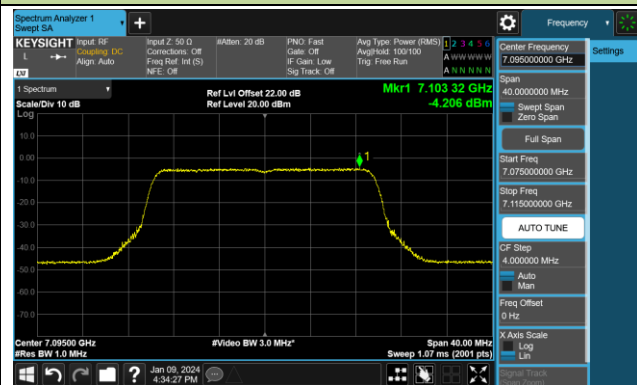

802.11ax-HE20 Power Spectral Density- Ant 1 (Nss = 1)

Channel 181 (6855MHz)

Channel 185 (6875MHz)

Channel 189 (6895MHz)

Channel 213 (7015MHz)

Channel 229 (7095MHz)

802.11ax-HE40 Power Spectral Density- Ant 1 (Nss = 1)

Channel 179 (6845MHz)

Channel 187 (6885MHz)

Channel 195 (6925MHz)

Channel 211 (7005MHz)

Channel 227 (7085MHz)

802.11ax-HE80 Power Spectral Density- Ant 1 (Nss = 1)

Channel 07 (5985MHz)

Channel 39 (6145MHz)