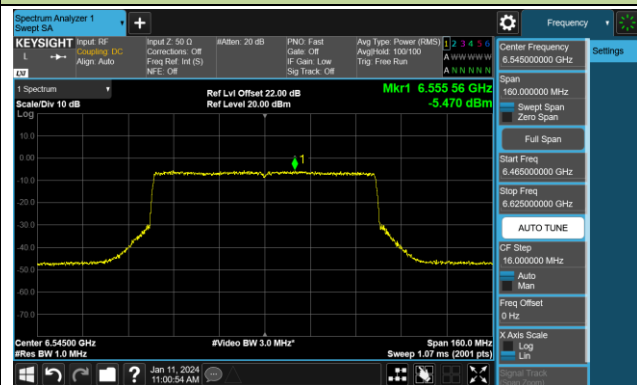

Channel 07 (5985MHz)

Channel 39 (6145MHz)

Channel 87 (6385MHz)

Channel 103 (6465MHz)

Channel 119 (6545MHz)

Channel 135 (6625MHz)

Channel 151 (6705MHz)

Channel 167 (6785MHz)

802.11be-EHT80 Power Spectral Density- Ant 0 (Nss = 1)

Channel 183 (6865MHz)

Channel 199 (6945MHz)

Channel 215 (7025MHz)

802.11be-EHT160 Power Spectral Density- Ant 0 (Nss = 1)

Channel 15 (6025MHz)

Channel 47 (6185MHz)