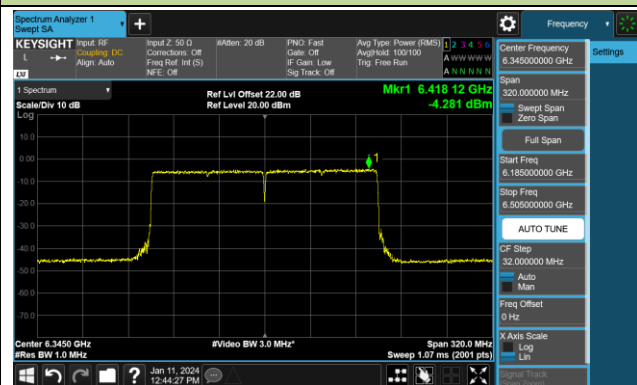

802.11be-EHT80 Power Spectral Density- Ant 0 (Nss = 1)

Channel 183 (6865MHz)

Channel 199 (6945MHz)

Channel 215 (7025MHz)

802.11be-EHT160 Power Spectral Density- Ant 0 (Nss = 1)

Channel 15 (6025MHz)

Channel 47 (6185MHz)

Channel 79 (6345MHz)

Channel 111 (6505MHz)

Channel 143 (6665MHz)

Channel 175 (6825MHz)

Channel 207 (6985MHz)

802.11be-EHT320 Power Spectral Density- Ant 0 (Nss = 1)

802.11ax-HE20 Power Spectral Density- Ant 1 (Nss = 1)