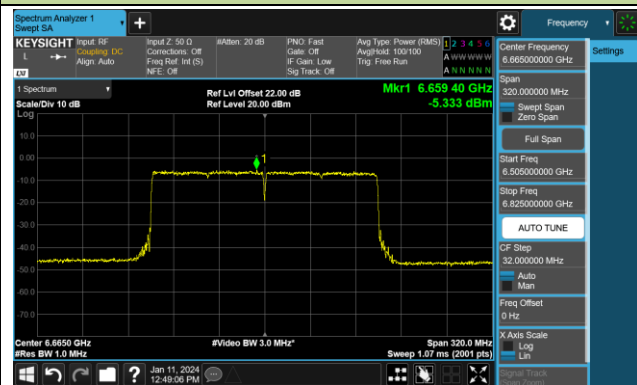

802.11be-EHT80 Power Spectral Density- Ant 0 (Nss = 1)

Channel 183 (6865MHz)

Channel 199 (6945MHz)

Channel 215 (7025MHz)

802.11be-EHT160 Power Spectral Density- Ant 0 (Nss = 1)

Channel 15 (6025MHz)

Channel 47 (6185MHz)

Channel 79 (6345MHz)

Channel 111 (6505MHz)

Channel 143 (6665MHz)

Channel 175 (6825MHz)

Channel 207 (6985MHz)

802.11be-EHT320 Power Spectral Density- Ant 0 (Nss = 1)

802.11ax-HE20 Power Spectral Density- Ant 1 (Nss = 1)