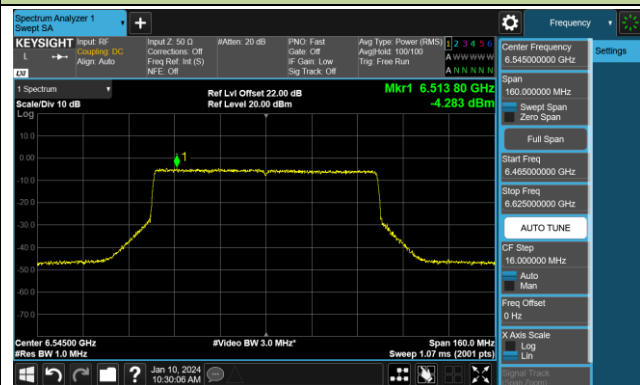

Channel 179 (6845MHz)

Channel 187 (6885MHz)

Channel 195 (6925MHz)

Channel 211 (7005MHz)

Channel 227 (7085MHz)

802.11ax-HE80 Power Spectral Density- Ant 1 (Nss = 1)

Channel 07 (5985MHz)

Channel 39 (6145MHz)

Channel 87 (6385MHz)

Channel 103 (6465MHz)

Channel 119 (6545MHz)

Channel 135 (6625MHz)

Channel 151 (6705MHz)

Channel 167 (6785MHz)

802.11ax-HE80 Power Spectral Density- Ant 1 (Nss = 1)

Channel 183 (6865MHz)

Channel 199 (6945MHz)

Channel 215 (7025MHz)