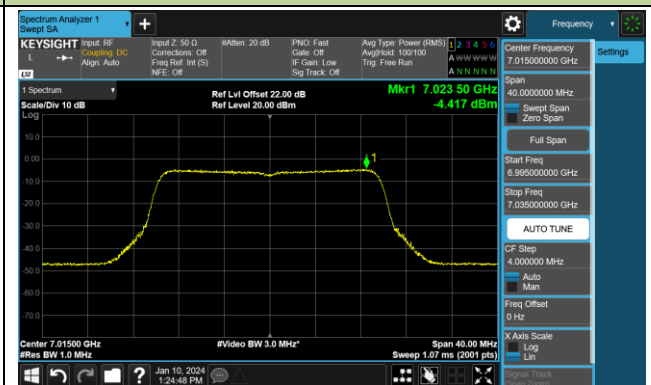

802.11be-EHT20 Power Spectral Density- Ant 0 (Nss = 1)

Channel 181 (6855MHz)

Channel 185 (6875MHz)

Channel 189 (6895MHz)

Channel 213 (7015MHz)

Channel 229 (7095MHz)

802.11be-EHT40 Power Spectral Density- Ant 0 (Nss = 1)

802.11be-EHT40 Power Spectral Density- Ant 0 (Nss = 1)

Channel 179 (6845MHz)

Channel 187 (6885MHz)

Channel 195 (6925MHz)

Channel 211 (7005MHz)

Channel 227 (7085MHz)

802.11be-EHT80 Power Spectral Density- Ant 0 (Nss = 1)