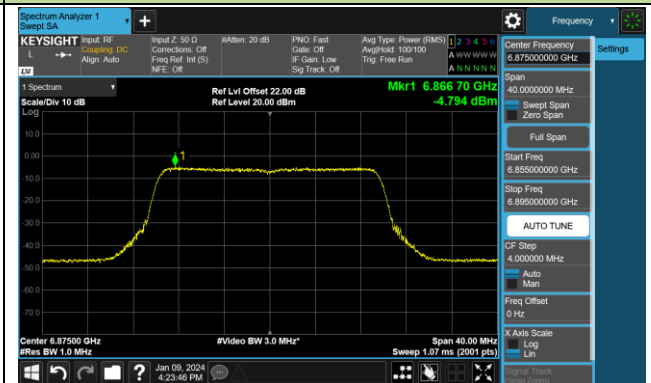

Channel 79 (6345MHz)

Channel 111 (6505MHz)

Channel 143 (6665MHz)

Channel 175 (6825MHz)

Channel 207 (6985MHz)

802.11be-EHT320 Power Spectral Density- Ant 0 (Nss = 1)

802.11ax-HE20 Power Spectral Density- Ant 1 (Nss = 1)

802.11ax-HE20 Power Spectral Density- Ant 1 (Nss = 1)

Channel 181 (6855MHz)

Channel 185 (6875MHz)

Channel 189 (6895MHz)

Channel 213 (7015MHz)

Channel 229 (7095MHz)

802.11ax-HE40 Power Spectral Density- Ant 1 (Nss = 1)