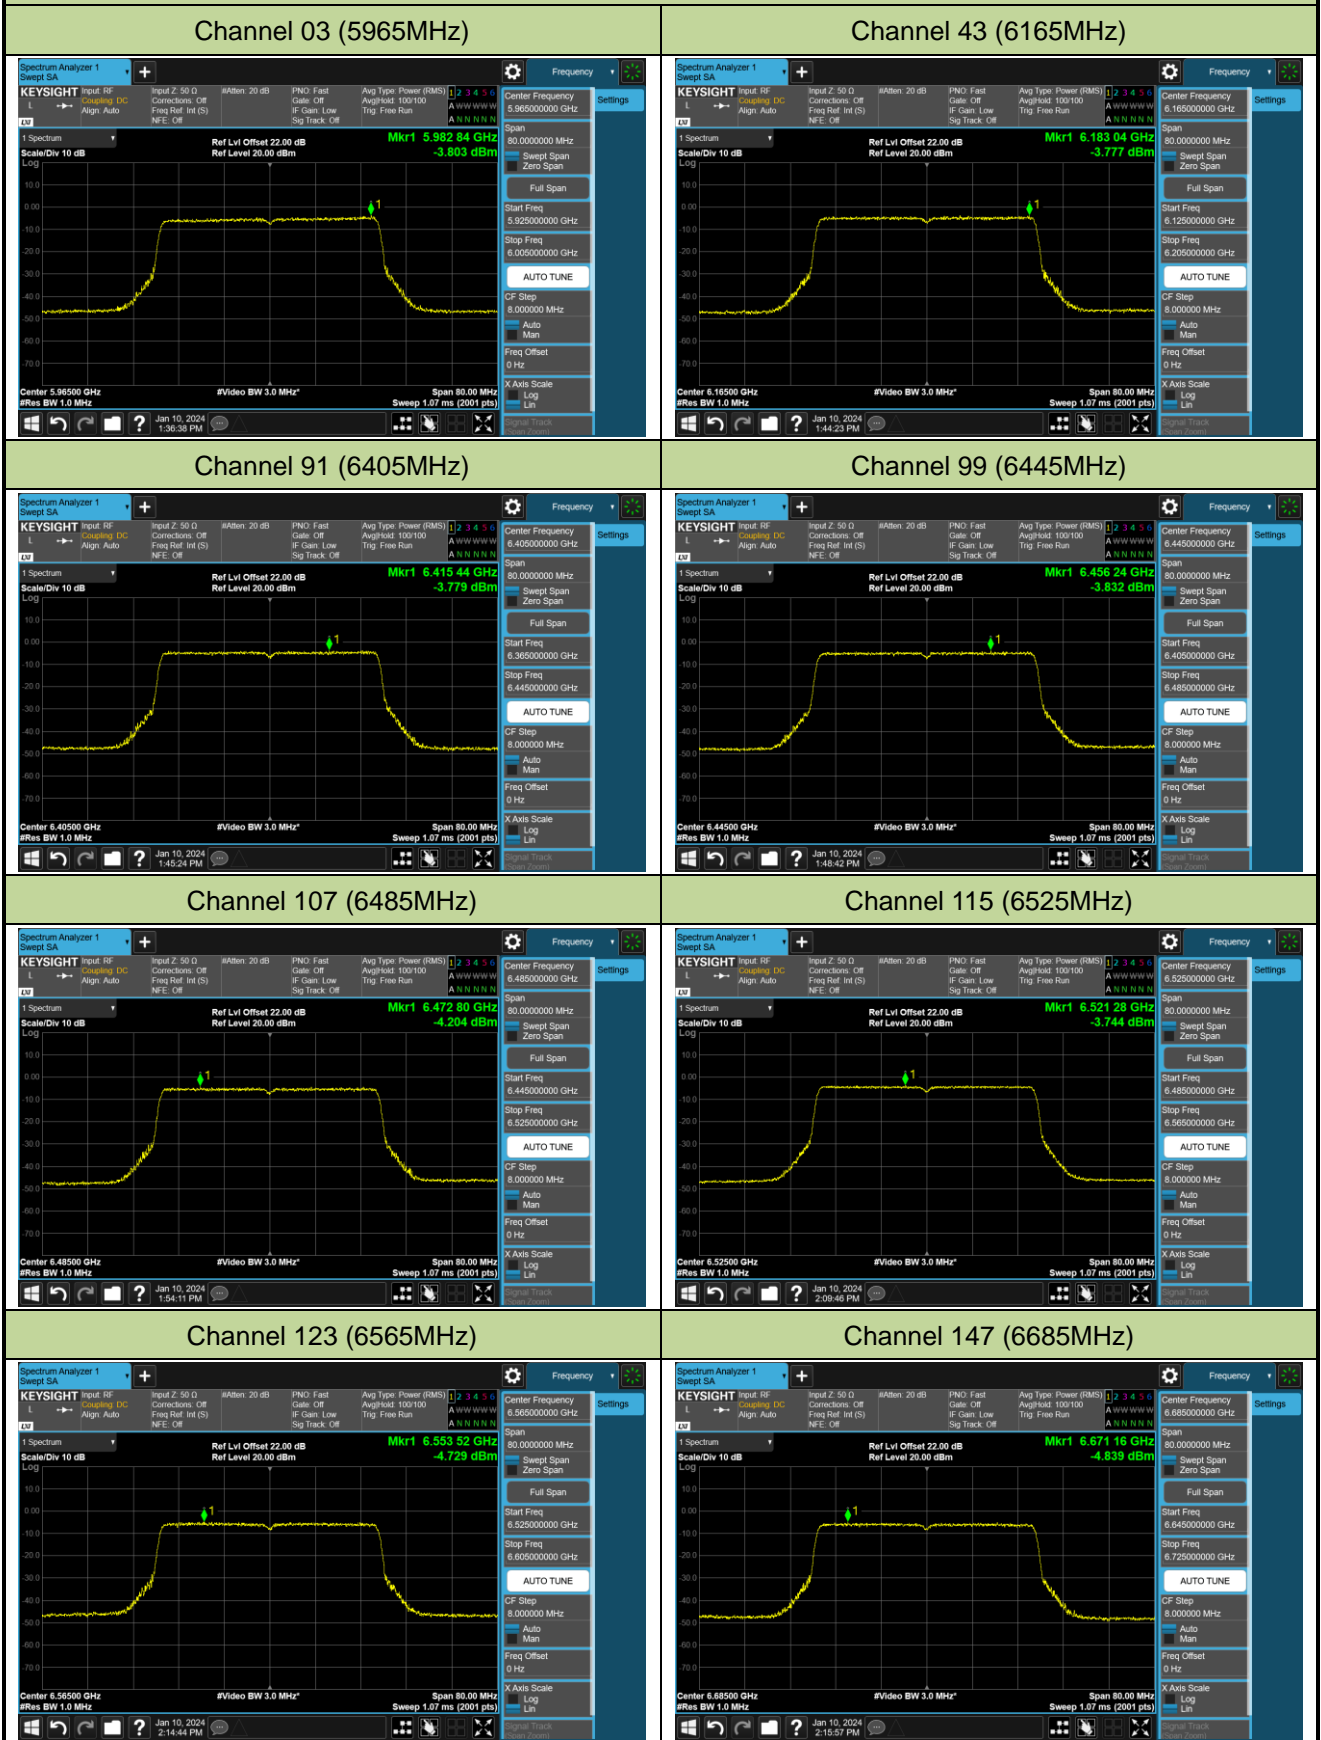

802.11be-EHT20 Power Spectral Density- Ant 0 (Nss = 1)

Channel 181 (6855MHz)

Channel 185 (6875MHz)

Channel 189 (6895MHz)

Channel 213 (7015MHz)

Channel 229 (7095MHz)

802.11be-EHT40 Power Spectral Density- Ant 0 (Nss = 1)

802.11be-EHT40 Power Spectral Density- Ant 0 (Nss = 1)

Channel 179 (6845MHz)

Channel 187 (6885MHz)

Channel 195 (6925MHz)

Channel 211 (7005MHz)

Channel 227 (7085MHz)

802.11be-EHT80 Power Spectral Density- Ant 0 (Nss = 1)

Channel 07 (5985MHz)

Channel 39 (6145MHz)

Channel 87 (6385MHz)

Channel 103 (6465MHz)

Channel 119 (6545MHz)

Channel 135 (6625MHz)

Channel 151 (6705MHz)

Channel 167 (6785MHz)