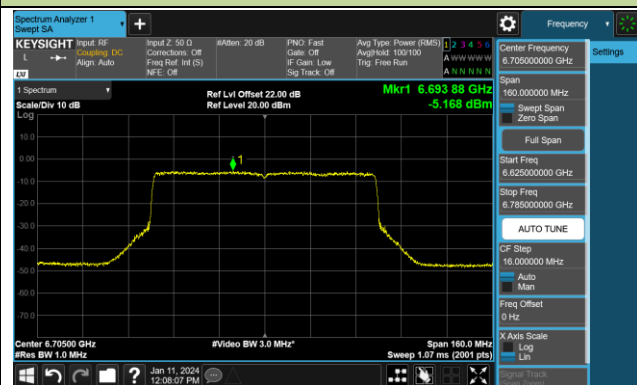

Channel 07 (5985MHz)

Channel 39 (6145MHz)

Channel 87 (6385MHz)

Channel 103 (6465MHz)

Channel 119 (6545MHz)

Channel 135 (6625MHz)

Channel 151 (6705MHz)

Channel 167 (6785MHz)

802.11be-EHT80 Power Spectral Density- Ant 0 (Nss = 1)

Channel 183 (6865MHz)

Channel 199 (6945MHz)

Channel 215 (7025MHz)

802.11be-EHT160 Power Spectral Density- Ant 0 (Nss = 1)

Channel 15 (6025MHz)

Channel 47 (6185MHz)