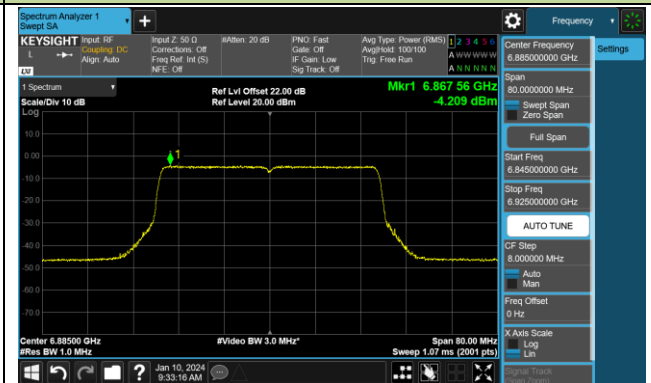

802.11ax-HE20 Power Spectral Density- Ant 1 (Nss = 1)

Channel 181 (6855MHz)

Channel 185 (6875MHz)

Channel 189 (6895MHz)

Channel 213 (7015MHz)

Channel 229 (7095MHz)

802.11ax-HE40 Power Spectral Density- Ant 1 (Nss = 1)

Channel 179 (6845MHz)

Channel 187 (6885MHz)

Channel 195 (6925MHz)

Channel 211 (7005MHz)

Channel 227 (7085MHz)

802.11ax-HE80 Power Spectral Density- Ant 1 (Nss = 1)

Channel 07 (5985MHz)

Channel 39 (6145MHz)