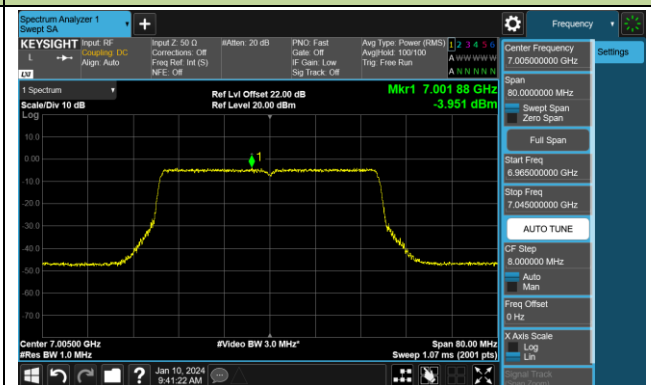

Channel 179 (6845MHz)

Channel 187 (6885MHz)

Channel 195 (6925MHz)

Channel 211 (7005MHz)

Channel 227 (7085MHz)

802.11ax-HE80 Power Spectral Density- Ant 1 (Nss = 1)

Channel 07 (5985MHz)

Channel 39 (6145MHz)

Channel 87 (6385MHz)

Channel 103 (6465MHz)

Channel 119 (6545MHz)

Channel 135 (6625MHz)

Channel 151 (6705MHz)

Channel 167 (6785MHz)

802.11ax-HE80 Power Spectral Density- Ant 1 (Nss = 1)

Channel 183 (6865MHz)

Channel 199 (6945MHz)

Channel 215 (7025MHz)