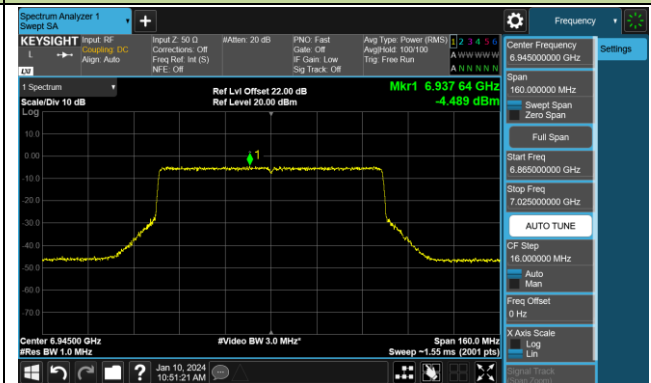

Channel 179 (6845MHz)

Channel 187 (6885MHz)

Channel 195 (6925MHz)

Channel 211 (7005MHz)

Channel 227 (7085MHz)

802.11ax-HE80 Power Spectral Density- Ant 1 (Nss = 1)

Channel 07 (5985MHz)

Channel 39 (6145MHz)

Channel 87 (6385MHz)

Channel 103 (6465MHz)

Channel 119 (6545MHz)

Channel 135 (6625MHz)

Channel 151 (6705MHz)

Channel 167 (6785MHz)

802.11ax-HE80 Power Spectral Density- Ant 1 (Nss = 1)

Channel 183 (6865MHz)

Channel 199 (6945MHz)

Channel 215 (7025MHz)