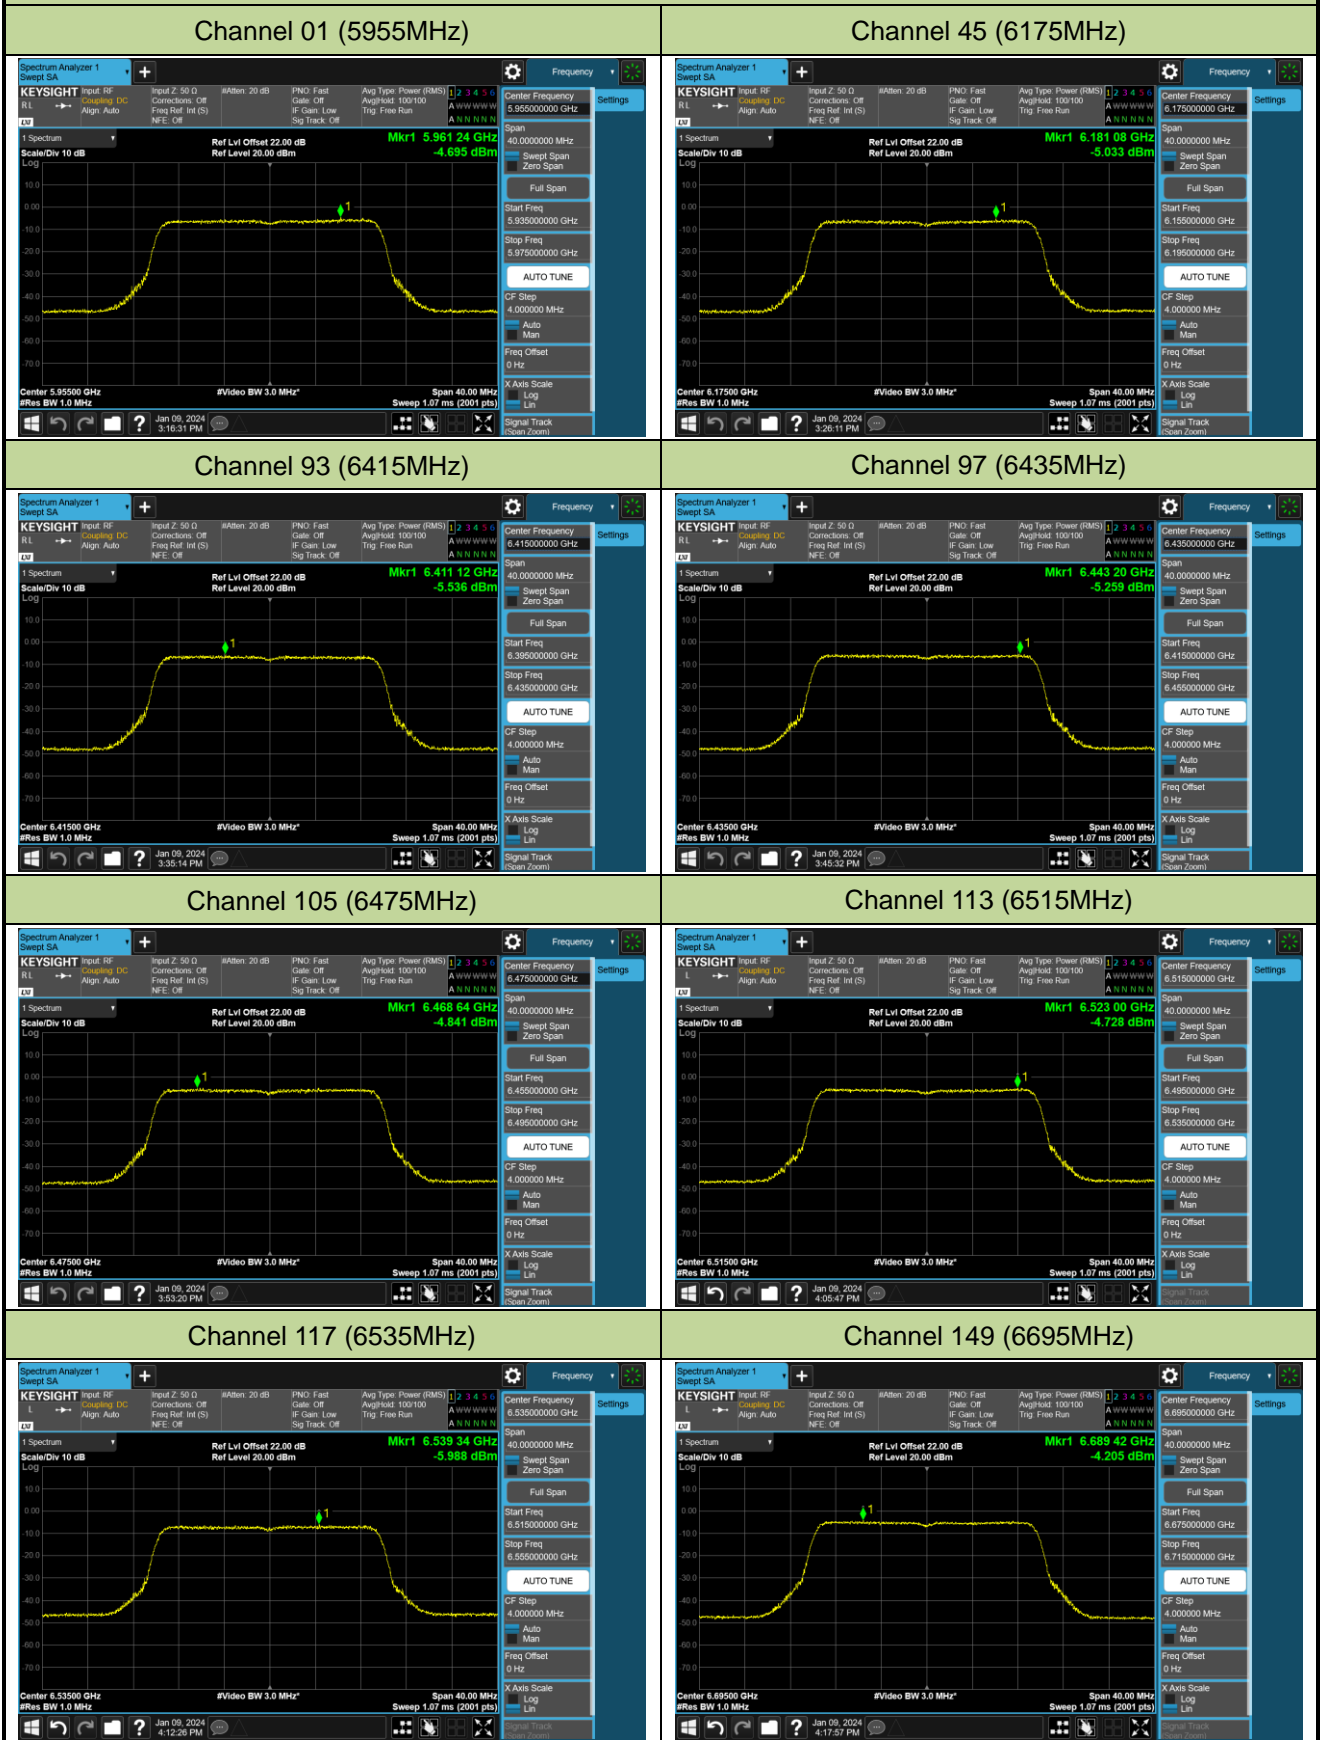

Channel 07 (5985MHz)

Channel 39 (6145MHz)

Channel 87 (6385MHz)

Channel 103 (6465MHz)

Channel 119 (6545MHz)

Channel 135 (6625MHz)

Channel 151 (6705MHz)

Channel 167 (6785MHz)

Channel 79 (6345MHz)

Channel 111 (6505MHz)

Channel 143 (6665MHz)

Channel 175 (6825MHz)

Channel 207 (6985MHz)

802.11be-EHT320 Power Spectral Density- Ant 0 (Nss = 1)

802.11ax-HE20 Power Spectral Density- Ant 1 (Nss = 1)

802.11ax-HE20 Power Spectral Density- Ant 1 (Nss = 1)

Channel 181 (6855MHz)

Channel 185 (6875MHz)

Channel 189 (6895MHz)

Channel 213 (7015MHz)

Channel 229 (7095MHz)

802.11ax-HE40 Power Spectral Density- Ant 1 (Nss = 1)

Channel 179 (6845MHz)

Channel 187 (6885MHz)

Channel 195 (6925MHz)

Channel 211 (7005MHz)

Channel 227 (7085MHz)

802.11ax-HE80 Power Spectral Density- Ant 1 (Nss = 1)

Channel 07 (5985MHz)

Channel 39 (6145MHz)