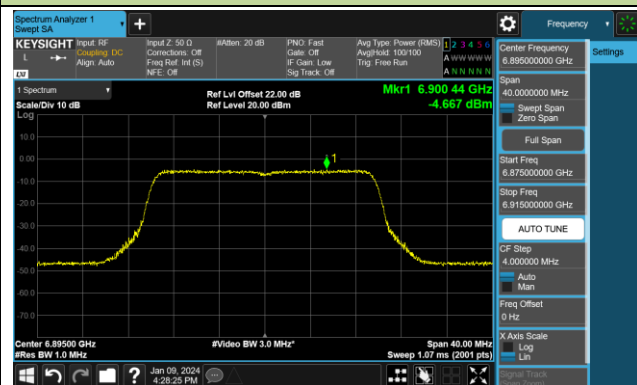

802.11ax-HE20 Power Spectral Density- Ant 1 (Nss = 1)

Channel 181 (6855MHz)

Channel 185 (6875MHz)

Channel 189 (6895MHz)

Channel 213 (7015MHz)

Channel 229 (7095MHz)

802.11ax-HE40 Power Spectral Density- Ant 1 (Nss = 1)

Channel 179 (6845MHz)

Channel 187 (6885MHz)

Channel 195 (6925MHz)

Channel 211 (7005MHz)

Channel 227 (7085MHz)

802.11ax-HE80 Power Spectral Density- Ant 1 (Nss = 1)

Channel 07 (5985MHz)

Channel 39 (6145MHz)