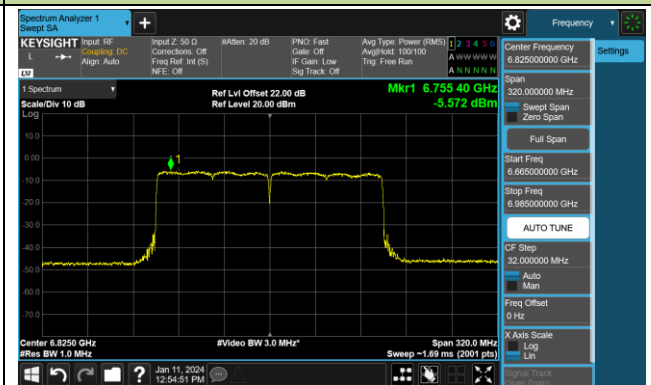

Channel 79 (6345MHz)

Channel 111 (6505MHz)

Channel 143 (6665MHz)

Channel 175 (6825MHz)

Channel 207 (6985MHz)

802.11be-EHT320 Power Spectral Density- Ant 0 (Nss = 1)

802.11ax-HE20 Power Spectral Density- Ant 1 (Nss = 1)

802.11ax-HE20 Power Spectral Density- Ant 1 (Nss = 1)

Channel 181 (6855MHz)

Channel 185 (6875MHz)

Channel 189 (6895MHz)

Channel 213 (7015MHz)

Channel 229 (7095MHz)

802.11ax-HE40 Power Spectral Density- Ant 1 (Nss = 1)