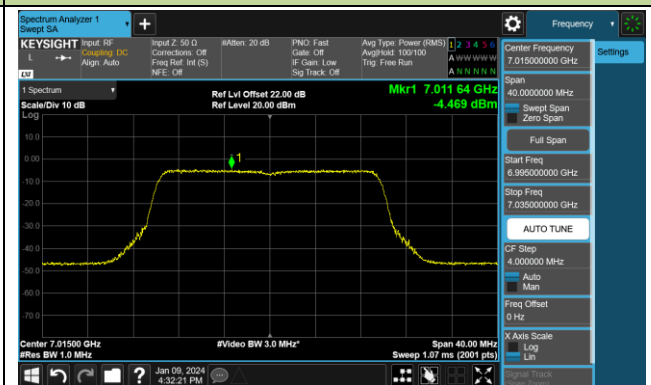

802.11ax-HE20 Power Spectral Density- Ant 1 (Nss = 1)

Channel 181 (6855MHz)

Channel 185 (6875MHz)

Channel 189 (6895MHz)

Channel 213 (7015MHz)

Channel 229 (7095MHz)

802.11ax-HE40 Power Spectral Density- Ant 1 (Nss = 1)

Channel 179 (6845MHz)

Channel 187 (6885MHz)

Channel 195 (6925MHz)

Channel 211 (7005MHz)

Channel 227 (7085MHz)

802.11ax-HE80 Power Spectral Density- Ant 1 (Nss = 1)

Channel 07 (5985MHz)

Channel 39 (6145MHz)