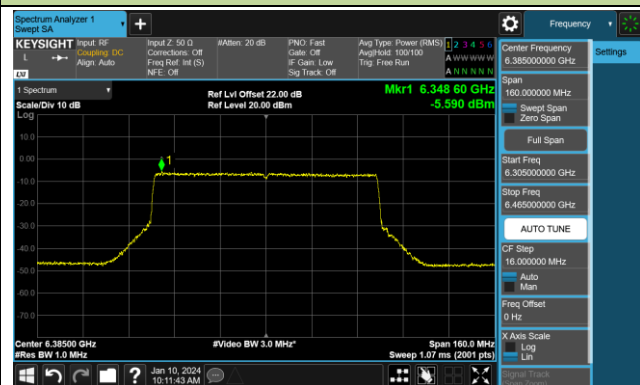

Channel 179 (6845MHz)

Channel 187 (6885MHz)

Channel 195 (6925MHz)

Channel 211 (7005MHz)

Channel 227 (7085MHz)

802.11ax-HE80 Power Spectral Density- Ant 1 (Nss = 1)

Channel 07 (5985MHz)

Channel 39 (6145MHz)

Channel 87 (6385MHz)

Channel 103 (6465MHz)

Channel 119 (6545MHz)

Channel 135 (6625MHz)

Channel 151 (6705MHz)

Channel 167 (6785MHz)

802.11ax-HE80 Power Spectral Density- Ant 1 (Nss = 1)

Channel 183 (6865MHz)

Channel 199 (6945MHz)

Channel 215 (7025MHz)