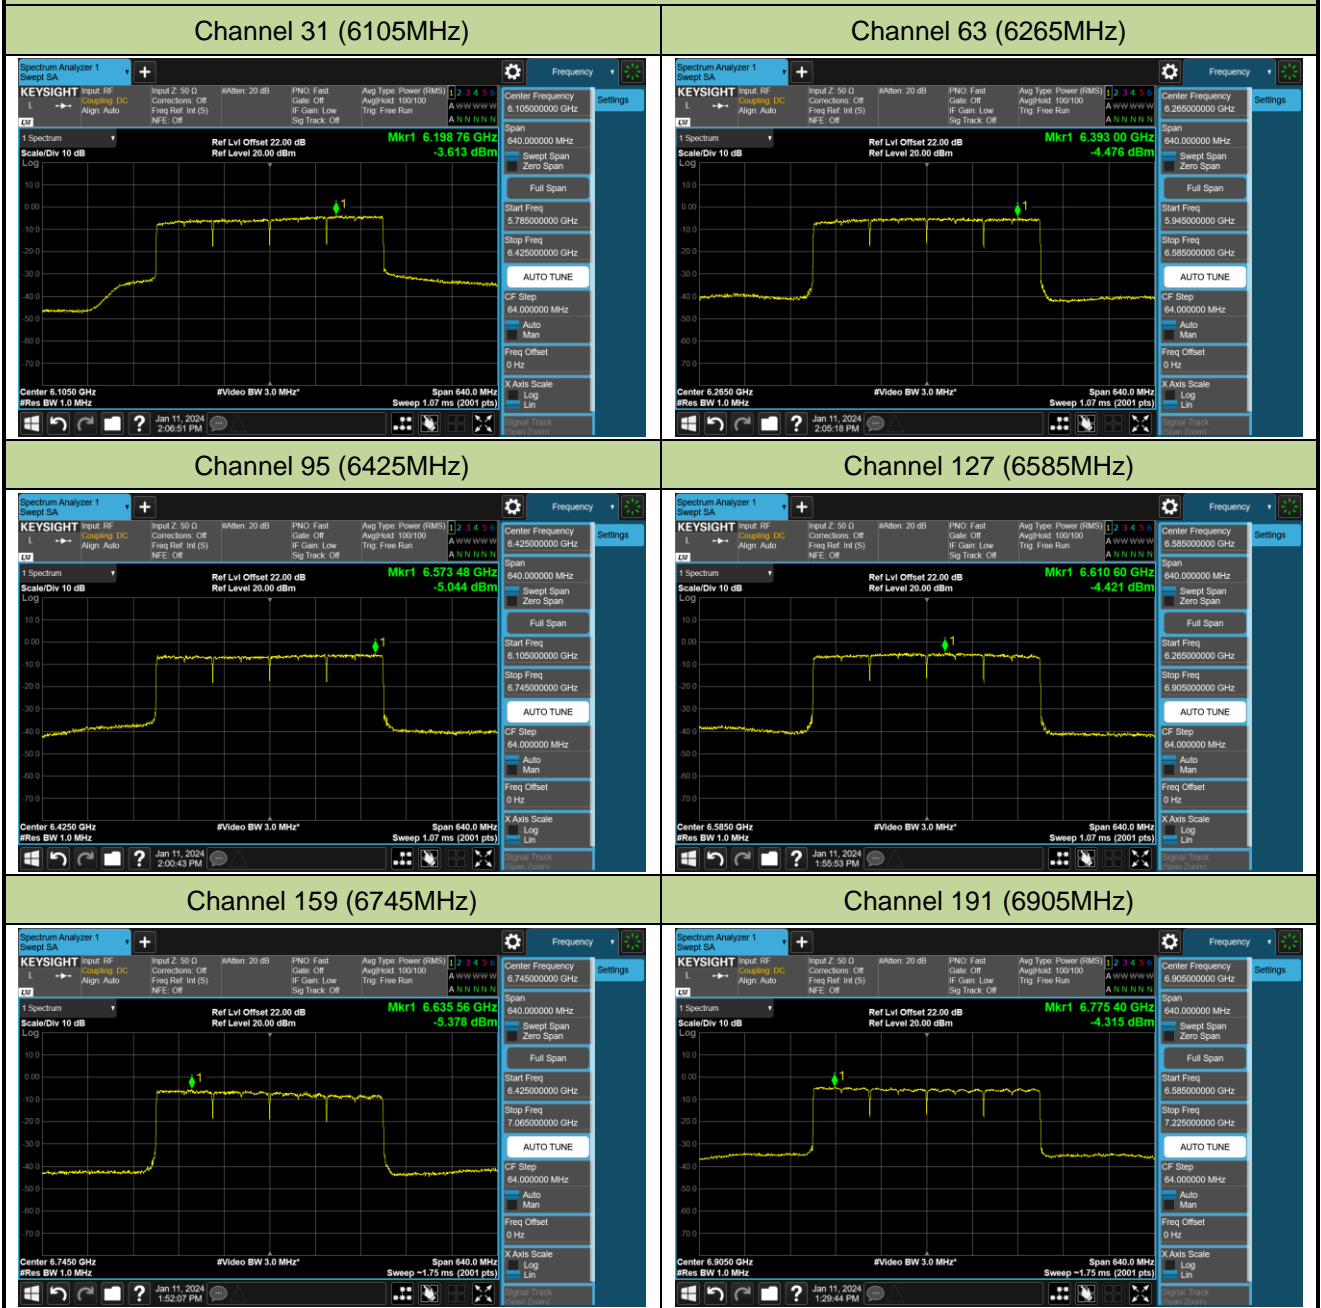

802.11be-EHT80 Power Spectral Density- Ant 0 (Nss = 1)

Channel 183 (6865MHz)

Channel 199 (6945MHz)

Channel 215 (7025MHz)

802.11be-EHT160 Power Spectral Density- Ant 0 (Nss = 1)

Channel 15 (6025MHz)

Channel 47 (6185MHz)

Channel 79 (6345MHz)

Channel 111 (6505MHz)

Channel 143 (6665MHz)

Channel 175 (6825MHz)

Channel 207 (6985MHz)

802.11be-EHT320 Power Spectral Density- Ant 0 (Nss = 1)

802.11ax-HE20 Power Spectral Density- Ant 1 (Nss = 1)

802.11ax-HE20 Power Spectral Density- Ant 1 (Nss = 1)

Channel 181 (6855MHz)

Channel 185 (6875MHz)

Channel 189 (6895MHz)

Channel 213 (7015MHz)

Channel 229 (7095MHz)

802.11ax-HE40 Power Spectral Density- Ant 1 (Nss = 1)

Channel 179 (6845MHz)

Channel 187 (6885MHz)

Channel 195 (6925MHz)

Channel 211 (7005MHz)

Channel 227 (7085MHz)

802.11ax-HE80 Power Spectral Density- Ant 1 (Nss = 1)

Channel 07 (5985MHz)

Channel 39 (6145MHz)