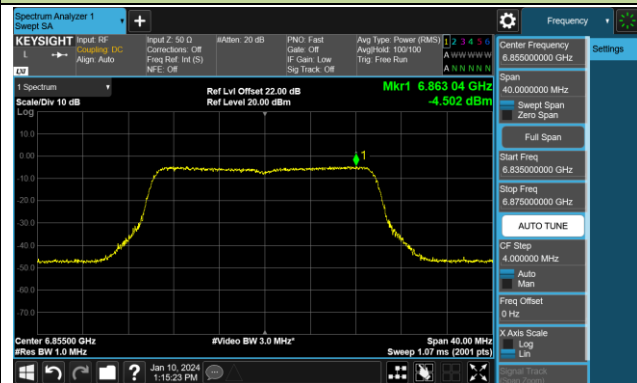

802.11be-EHT20 Power Spectral Density- Ant 0 (Nss = 1)

Channel 181 (6855MHz)

Channel 185 (6875MHz)

Channel 189 (6895MHz)

Channel 213 (7015MHz)

Channel 229 (7095MHz)

802.11be-EHT40 Power Spectral Density- Ant 0 (Nss = 1)

802.11be-EHT40 Power Spectral Density- Ant 0 (Nss = 1)

Channel 179 (6845MHz)

Channel 187 (6885MHz)

Channel 195 (6925MHz)

Channel 211 (7005MHz)

Channel 227 (7085MHz)

802.11be-EHT80 Power Spectral Density- Ant 0 (Nss = 1)