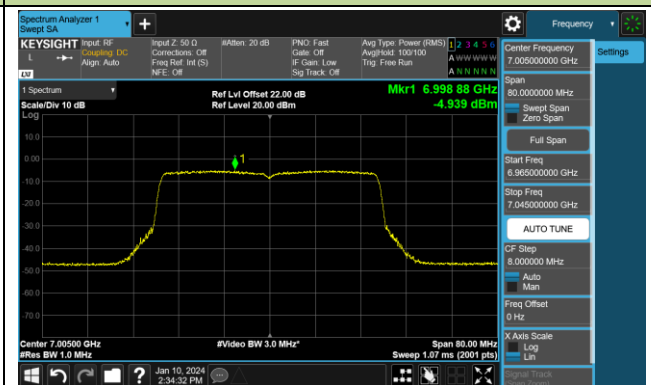

802.11be-EHT20 Power Spectral Density- Ant 0 (Nss = 1)

Channel 181 (6855MHz)

Channel 185 (6875MHz)

Channel 189 (6895MHz)

Channel 213 (7015MHz)

Channel 229 (7095MHz)

802.11be-EHT40 Power Spectral Density- Ant 0 (Nss = 1)

802.11be-EHT40 Power Spectral Density- Ant 0 (Nss = 1)

Channel 179 (6845MHz)

Channel 187 (6885MHz)

Channel 195 (6925MHz)

Channel 211 (7005MHz)

Channel 227 (7085MHz)

802.11be-EHT80 Power Spectral Density- Ant 0 (Nss = 1)

Channel 07 (5985MHz)

Channel 39 (6145MHz)

Channel 87 (6385MHz)

Channel 103 (6465MHz)

Channel 119 (6545MHz)

Channel 135 (6625MHz)

Channel 151 (6705MHz)

Channel 167 (6785MHz)