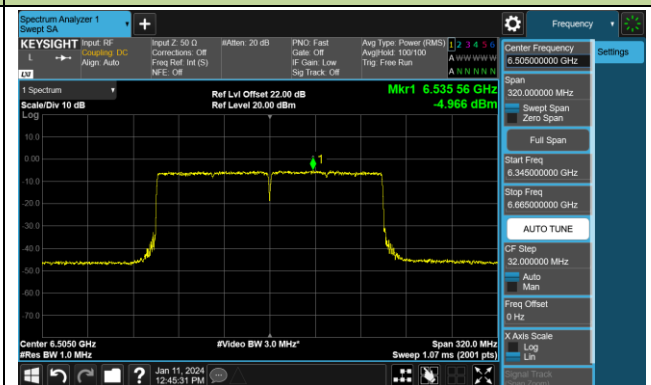

802.11be-EHT80 Power Spectral Density- Ant 0 (Nss = 1)

Channel 183 (6865MHz)

Channel 199 (6945MHz)

Channel 215 (7025MHz)

802.11be-EHT160 Power Spectral Density- Ant 0 (Nss = 1)

Channel 15 (6025MHz)

Channel 47 (6185MHz)

Channel 79 (6345MHz)

Channel 111 (6505MHz)

Channel 143 (6665MHz)

Channel 175 (6825MHz)

Channel 207 (6985MHz)

802.11be-EHT320 Power Spectral Density- Ant 0 (Nss = 1)

802.11ax-HE20 Power Spectral Density- Ant 1 (Nss = 1)