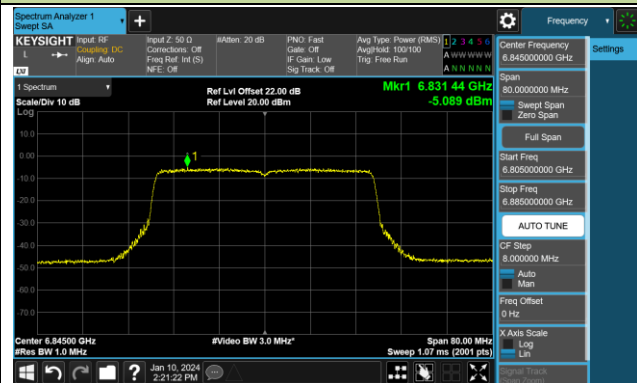

802.11be-EHT20 Power Spectral Density- Ant 0 (Nss = 1)

Channel 181 (6855MHz)

Channel 185 (6875MHz)

Channel 189 (6895MHz)

Channel 213 (7015MHz)

Channel 229 (7095MHz)

802.11be-EHT40 Power Spectral Density- Ant 0 (Nss = 1)

802.11be-EHT40 Power Spectral Density- Ant 0 (Nss = 1)

Channel 179 (6845MHz)

Channel 187 (6885MHz)

Channel 195 (6925MHz)

Channel 211 (7005MHz)

Channel 227 (7085MHz)

802.11be-EHT80 Power Spectral Density- Ant 0 (Nss = 1)