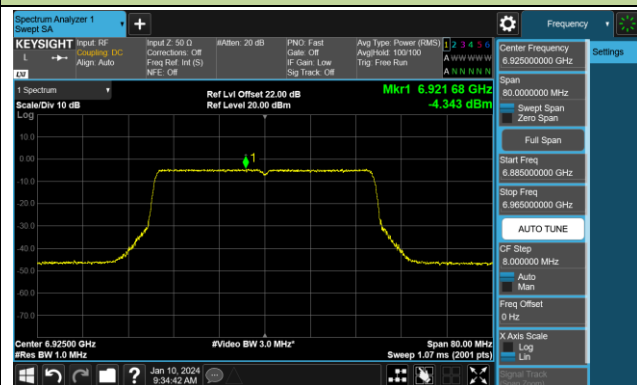

802.11ax-HE20 Power Spectral Density- Ant 1 (Nss = 1)

Channel 181 (6855MHz)

Channel 185 (6875MHz)

Channel 189 (6895MHz)

Channel 213 (7015MHz)

Channel 229 (7095MHz)

802.11ax-HE40 Power Spectral Density- Ant 1 (Nss = 1)

Channel 179 (6845MHz)

Channel 187 (6885MHz)

Channel 195 (6925MHz)

Channel 211 (7005MHz)

Channel 227 (7085MHz)

802.11ax-HE80 Power Spectral Density- Ant 1 (Nss = 1)

Channel 07 (5985MHz)

Channel 39 (6145MHz)