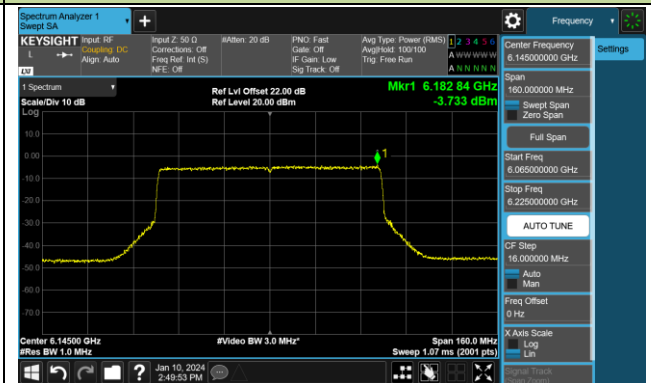

Channel 39 (6145MHz)