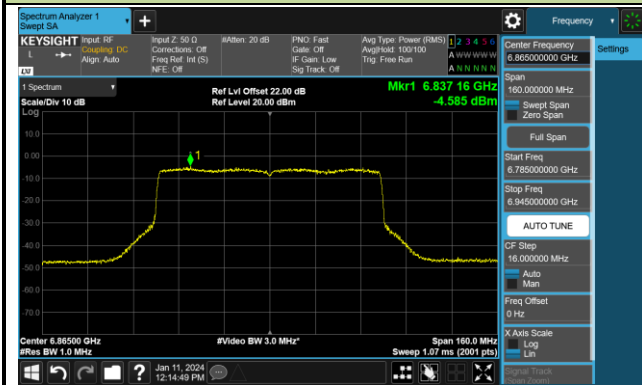

Channel 07 (5985MHz)

Channel 39 (6145MHz)

Channel 87 (6385MHz)

Channel 103 (6465MHz)

Channel 119 (6545MHz)

Channel 135 (6625MHz)

Channel 151 (6705MHz)

Channel 167 (6785MHz)

802.11be-EHT80 Power Spectral Density- Ant 0 (Nss = 1)

Channel 183 (6865MHz)

Channel 199 (6945MHz)

Channel 215 (7025MHz)

802.11be-EHT160 Power Spectral Density- Ant 0 (Nss = 1)

Channel 15 (6025MHz)

Channel 47 (6185MHz)