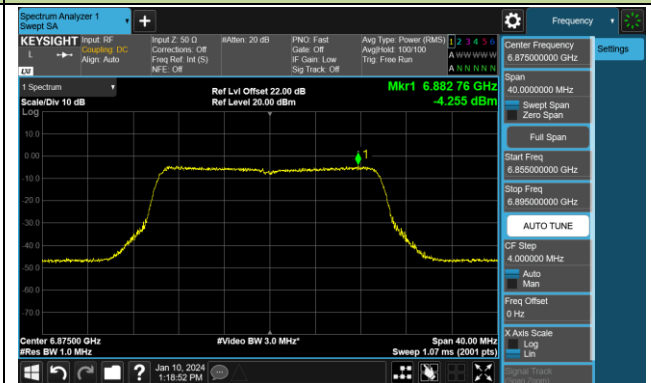

802.11be-EHT20 Power Spectral Density- Ant 0 (Nss = 1)

Channel 181 (6855MHz)

Channel 185 (6875MHz)

Channel 189 (6895MHz)

Channel 213 (7015MHz)

Channel 229 (7095MHz)

802.11be-EHT40 Power Spectral Density- Ant 0 (Nss = 1)

802.11be-EHT40 Power Spectral Density- Ant 0 (Nss = 1)

Channel 179 (6845MHz)

Channel 187 (6885MHz)

Channel 195 (6925MHz)

Channel 211 (7005MHz)

Channel 227 (7085MHz)

802.11be-EHT80 Power Spectral Density- Ant 0 (Nss = 1)