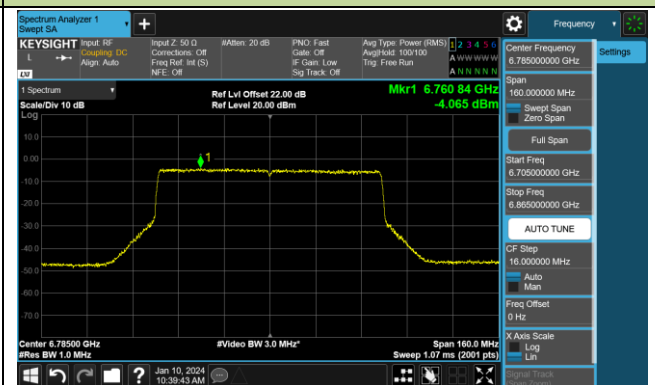

Channel 179 (6845MHz)

Channel 187 (6885MHz)

Channel 195 (6925MHz)

Channel 211 (7005MHz)

Channel 227 (7085MHz)

802.11ax-HE80 Power Spectral Density- Ant 1 (Nss = 1)

Channel 07 (5985MHz)

Channel 39 (6145MHz)

Channel 87 (6385MHz)

Channel 103 (6465MHz)

Channel 119 (6545MHz)

Channel 135 (6625MHz)

Channel 151 (6705MHz)

Channel 167 (6785MHz)

802.11ax-HE80 Power Spectral Density- Ant 1 (Nss = 1)

Channel 183 (6865MHz)

Channel 199 (6945MHz)

Channel 215 (7025MHz)