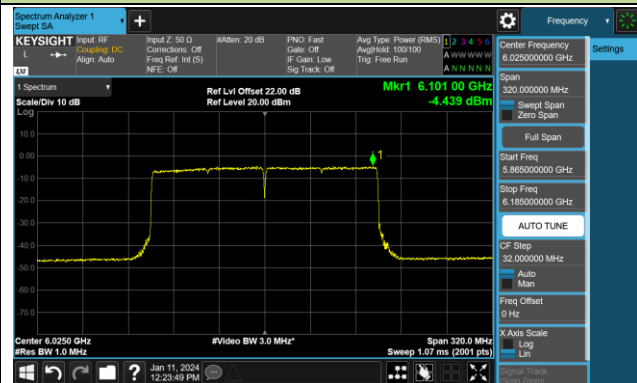

802.11be-EHT80 Power Spectral Density- Ant 0 (Nss = 1)

Channel 183 (6865MHz)

Channel 199 (6945MHz)

Channel 215 (7025MHz)

802.11be-EHT160 Power Spectral Density- Ant 0 (Nss = 1)

Channel 15 (6025MHz)

Channel 47 (6185MHz)

Channel 79 (6345MHz)

Channel 111 (6505MHz)

Channel 143 (6665MHz)

Channel 175 (6825MHz)

Channel 207 (6985MHz)

802.11be-EHT320 Power Spectral Density- Ant 0 (Nss = 1)

802.11ax-HE20 Power Spectral Density- Ant 1 (Nss = 1)