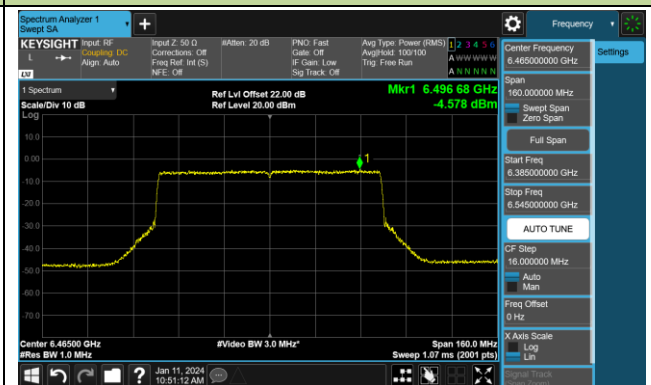

Channel 07 (5985MHz)

Channel 39 (6145MHz)

Channel 87 (6385MHz)

Channel 103 (6465MHz)

Channel 119 (6545MHz)

Channel 135 (6625MHz)

Channel 151 (6705MHz)

Channel 167 (6785MHz)

802.11be-EHT80 Power Spectral Density- Ant 0 (Nss = 1)

Channel 183 (6865MHz)

Channel 199 (6945MHz)

Channel 215 (7025MHz)

802.11be-EHT160 Power Spectral Density- Ant 0 (Nss = 1)

Channel 15 (6025MHz)

Channel 47 (6185MHz)