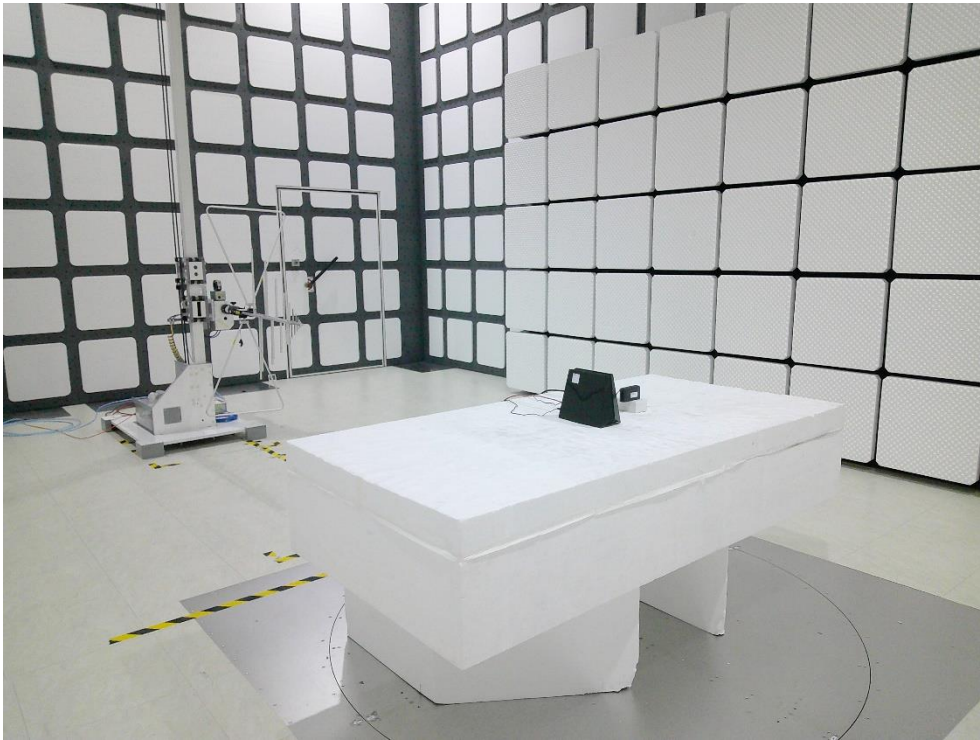

RF Test Photograph

Description: Front View of Conducted Emission Test Setup

Description: Back View of Conducted Emission Test Setup

Description: Radiated Emission Test Setup for below 1GHz

Description: Radiated Emission Test Setup for above 1GHz

Description: Radiated Emission Test Setup for 18GHz~40GHz

Description: Radiated Emission Test Setup for 9kHz~30MHz

Description: Conducted Test Setup