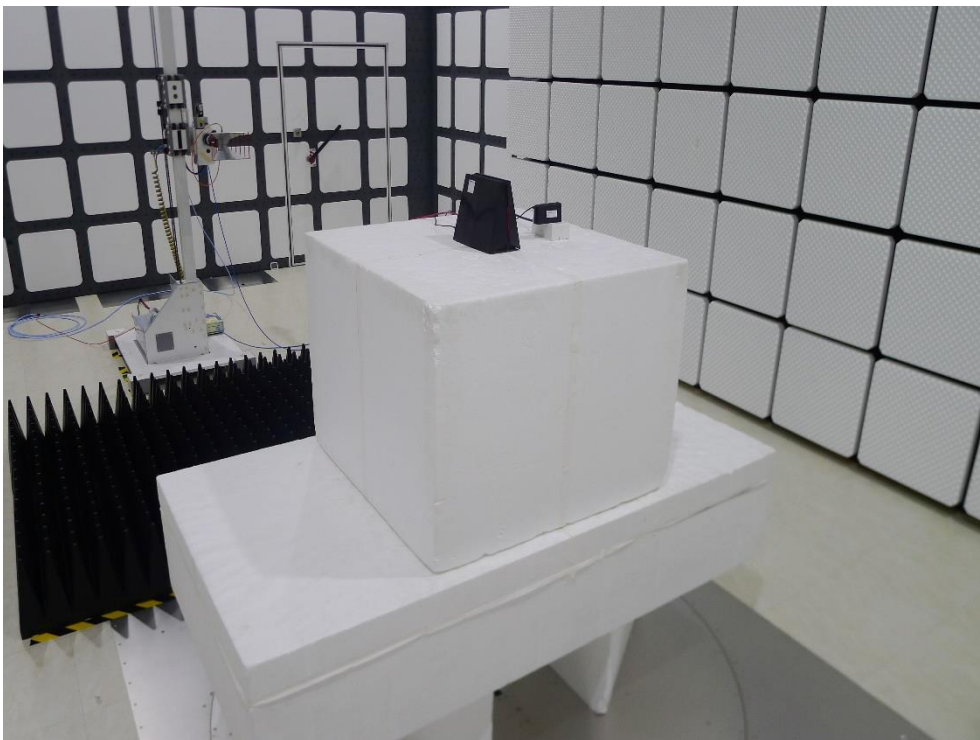

RF Test Photograph

Description: Front View of Conducted Emission Test Setup

Description: Back View of Conducted Emission Test Setup

Description: Radiated Emission Test Setup for below 1GHz

Description: Radiated Emission Test Setup for above 1GHz

Description: Radiated Emission Test Setup for 18GHz~40GHz

Description: Radiated Emission Test Setup for 9kHz~30MHz

Description: Conducted Test Setup