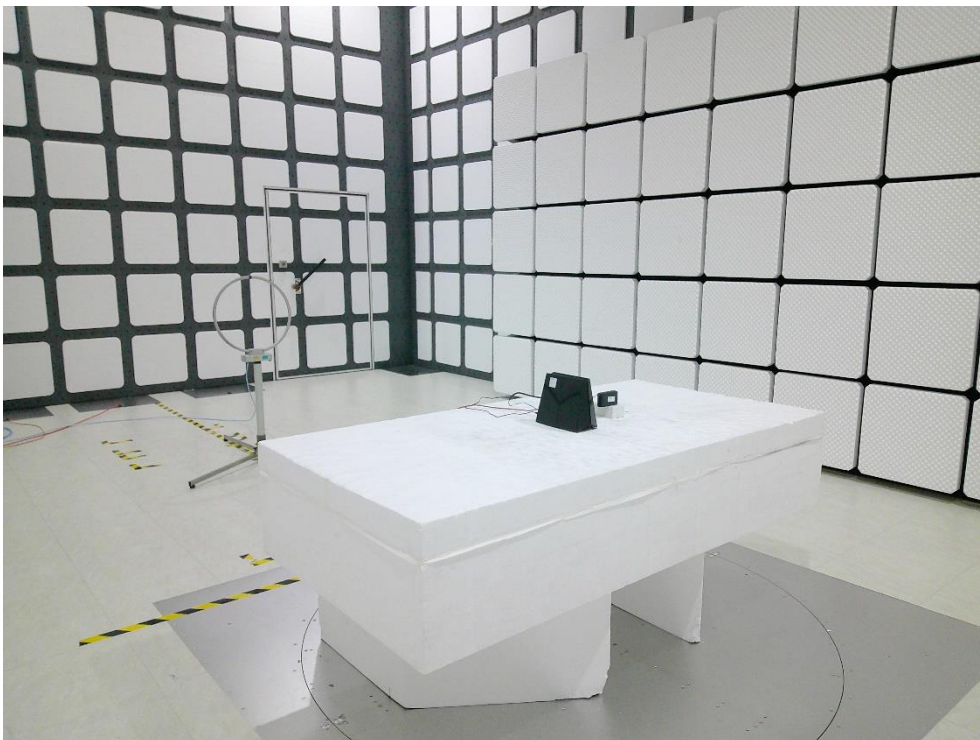

RF Test Photograph

Description: Front View of Conducted Emission Test Setup

Description: Back View of Conducted Emission Test Setup

Description: Radiated Emission Test Setup for below 1GHz

Description: Radiated Emission Test Setup for above 1GHz

Description: Radiated Emission Test Setup for 18GHz~40GHz

Description: Radiated Emission Test Setup for 9kHz~30MHz

Description: Conducted Test Setup