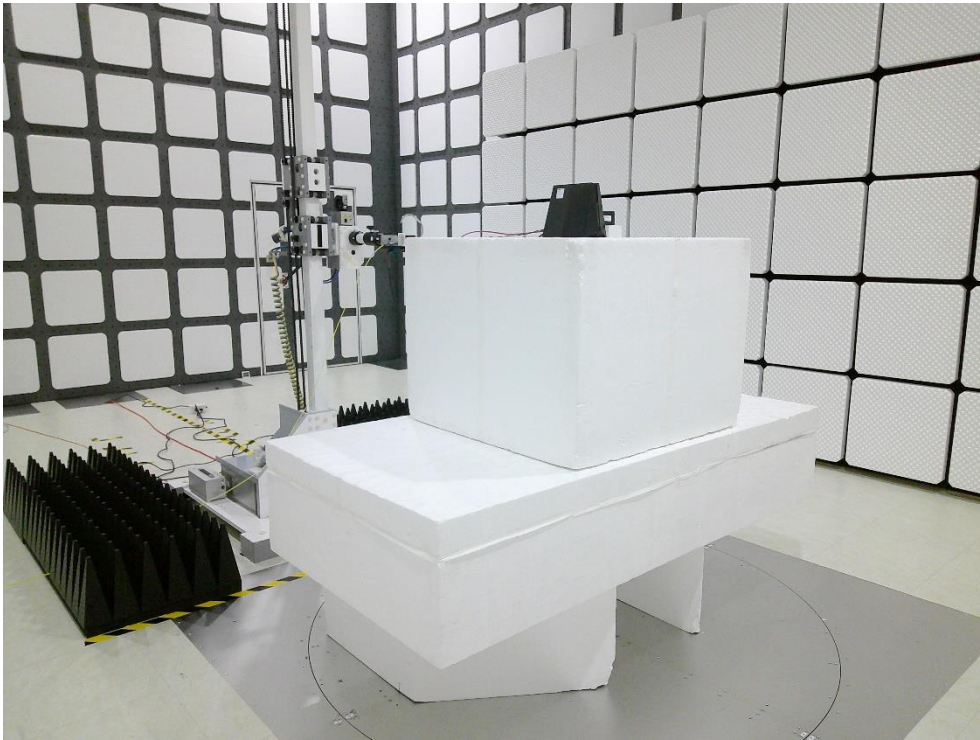

RF Test Photograph

Description: Front View of Conducted Emission Test Setup

Description: Back View of Conducted Emission Test Setup

Description: Radiated Emission Test Setup for below 1GHz

Description: Radiated Emission Test Setup for above 1GHz

Description: Radiated Emission Test Setup for 18GHz~40GHz

Description: Radiated Emission Test Setup for 9kHz~30MHz

Description: Conducted Test Setup