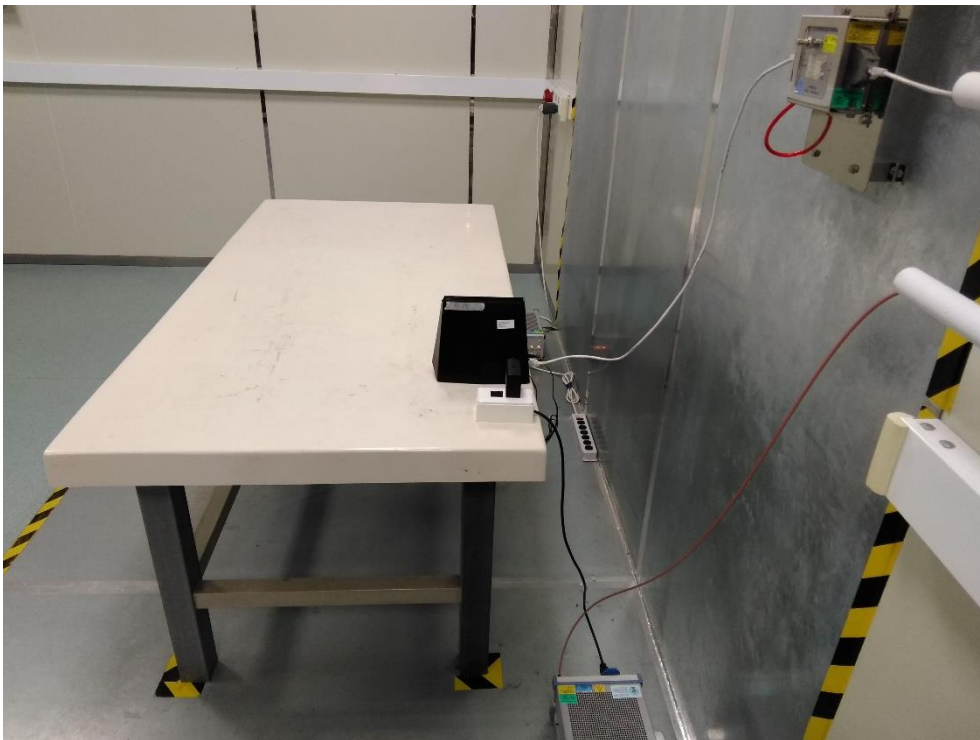

RF Test Photograph

Description: Front View of Conducted Emission Test Setup

Description: Back View of Conducted Emission Test Setup

Description: Radiated Emission Test Setup for below 1GHz

Description: Radiated Emission Test Setup for above 1GHz

Description: Radiated Emission Test Setup for 18GHz~40GHz

Description: Radiated Emission Test Setup for 9kHz~30MHz

Description: Conducted Test Setup