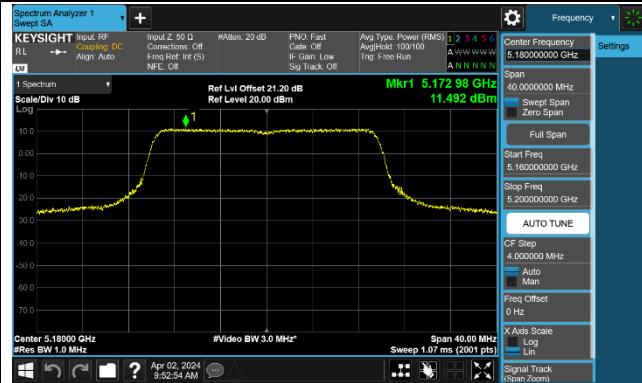

### 802.11ac-VHT80 Power Spectral Density - Ant 1

Channel 42 (5210MHz)

Channel 58 (5290MHz)

Channel 106 (5530MHz)

Channel 122 (5610MHz)

Channel 138 (5690MHz)

Channel 155 (5775MHz)

### 802.11ac-VHT160 Power Spectral Density - Ant 1

Channel 50 (5250MHz)

Channel 114 (5570MHz)

## 802.11ax-HE20 Power Spectral Density - Ant 1

Channel 36 (5180MHz)

Channel 44 (5220MHz)

Channel 48 (5240MHz)

Channel 52 (5260MHz)

Channel 60 (5300MHz)

Channel 64 (5320MHz)

Channel 100 (5500MHz)