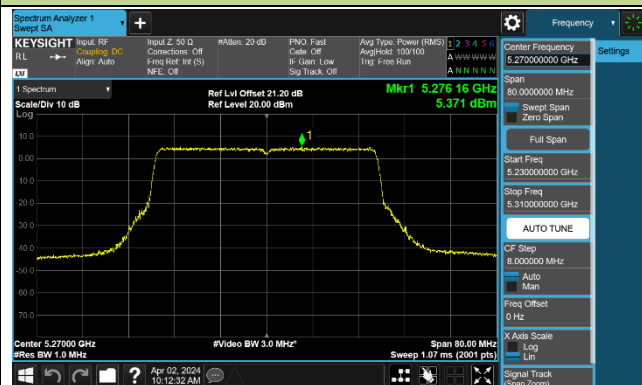

## 802.11ax-HE40 Power Spectral Density - Ant 1

Channel 38 (5190MHz)

Channel 46 (5230MHz)

Channel 54 (5270MHz)

Channel 62 (5310MHz)

Channel 102 (5510MHz)

Channel 110 (5550MHz)

Channel 134 (5670MHz)

Channel 142 (5710MHz)