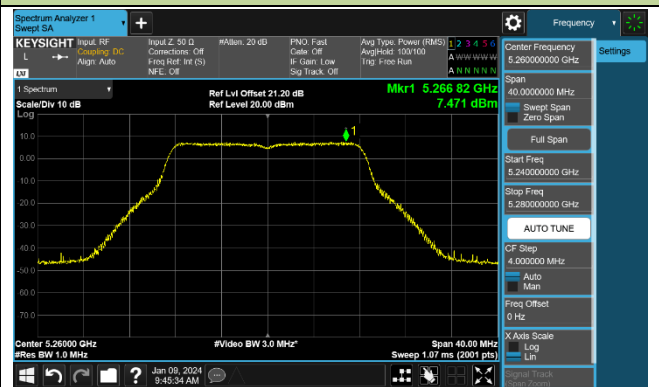

### 802.11be-EHT160 Power Spectral Density - Ant 0

Channel 50 (5250MHz)

Channel 114 (5570MHz)

802.11be-EHT240 Power Spectral Density - Ant 0

Channel 130 (5650MHz)

## 802.11a Power Spectral Density - Ant 1

Channel 36 (5180MHz)

Channel 44 (5220MHz)

Channel 48 (5240MHz)

Channel 52 (5260MHz)

Channel 60 (5300MHz)

Channel 64 (5320MHz)

Channel 100 (5500MHz)

Channel 116 (5580MHz)