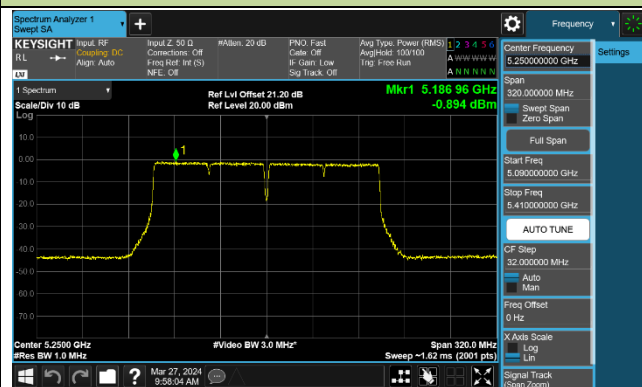

Channel 142 (5710MHz)

### 802.11ac-VHT80 Power Spectral Density - Ant 1

Channel 42 (5210MHz)

Channel 58 (5290MHz)

Channel 106 (5530MHz)

Channel 122 (5610MHz)

Channel 138 (5690MHz)

Channel 155 (5775MHz)

### 802.11ac-VHT160 Power Spectral Density - Ant 1

Channel 50 (5250MHz)

Channel 114 (5570MHz)