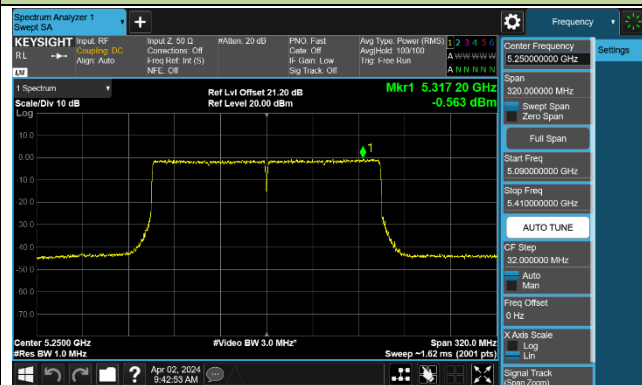

### 802.11be-EHT80 Power Spectral Density - Ant 0

Channel 42 (5210MHz)

Channel 58 (5290MHz)

Channel 106 (5530MHz)

Channel 122 (5610MHz)

Channel 138 (5690MHz)

Channel 155 (5775MHz)

### 802.11be-EHT160 Power Spectral Density - Ant 0

Channel 50 (5250MHz)

Channel 114 (5570MHz)

802.11be-EHT240 Power Spectral Density - Ant 0

Channel 130 (5650MHz)