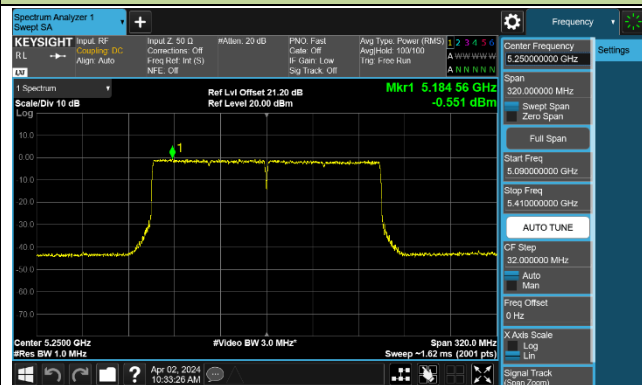

Channel 142 (5710MHz)

## 802.11ax-HE80 Power Spectral Density - Ant 1

Channel 42 (5210MHz)

Channel 58 (5290MHz)

Channel 106 (5530MHz)

Channel 122 (5610MHz)

Channel 138 (5690MHz)

Channel 155 (5775MHz)

## 802.11ax-HE160 Power Spectral Density - Ant 1

Channel 50 (5250MHz)

Channel 114 (5570MHz)