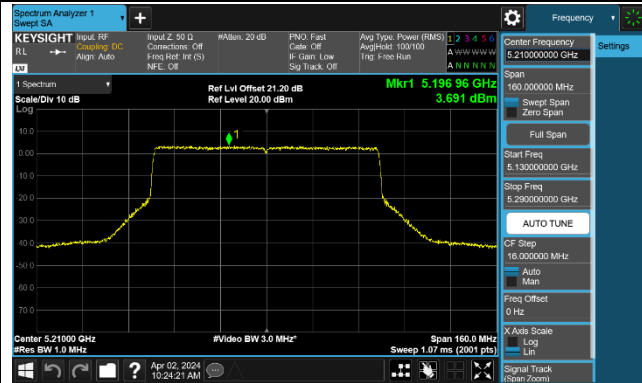

802.11ax-HE80 Power Spectral Density - Ant 1

Channel 42 (5210MHz)