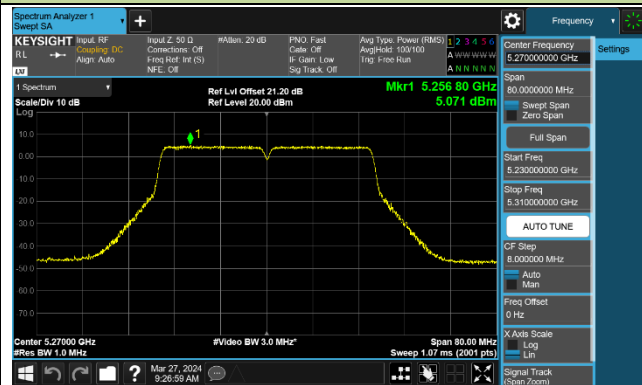

## 802.11ac-VHT40 Power Spectral Density - Ant 1

Channel 38 (5190MHz)

Channel 46 (5230MHz)

Channel 54 (5270MHz)

Channel 62 (5310MHz)

Channel 102 (5510MHz)

Channel 110 (5550MHz)

Channel 134 (5670MHz)

Channel 142 (5710MHz)