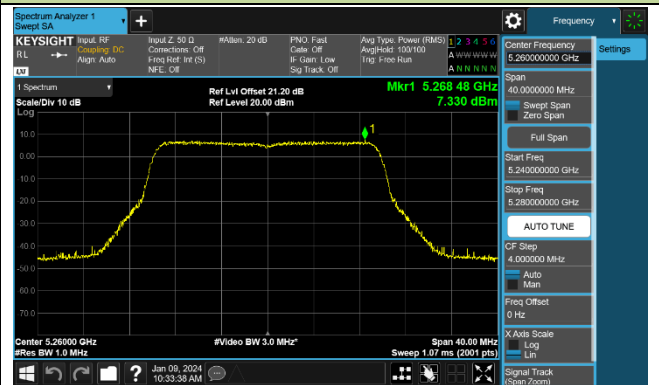

### 802.11ac-VHT160 Power Spectral Density - Ant 1

Channel 50 (5250MHz)

Channel 114 (5570MHz)

## 802.11ax-HE20 Power Spectral Density - Ant 1

Channel 36 (5180MHz)

Channel 44 (5220MHz)

Channel 48 (5240MHz)

Channel 52 (5260MHz)

Channel 60 (5300MHz)

Channel 64 (5320MHz)

Channel 100 (5500MHz)

Channel 116 (5580MHz)