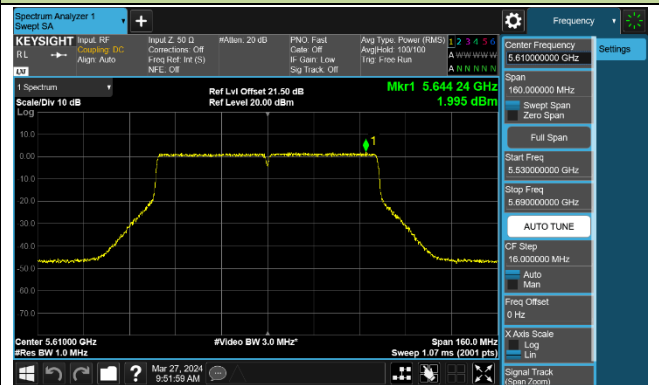

Channel 142 (5710MHz)

### 802.11ac-VHT80 Power Spectral Density - Ant 1

Channel 42 (5210MHz)

Channel 58 (5290MHz)

Channel 106 (5530MHz)

Channel 122 (5610MHz)

Channel 138 (5690MHz)

Channel 155 (5775MHz)

### 802.11ac-VHT160 Power Spectral Density - Ant 1

Channel 50 (5250MHz)

Channel 114 (5570MHz)