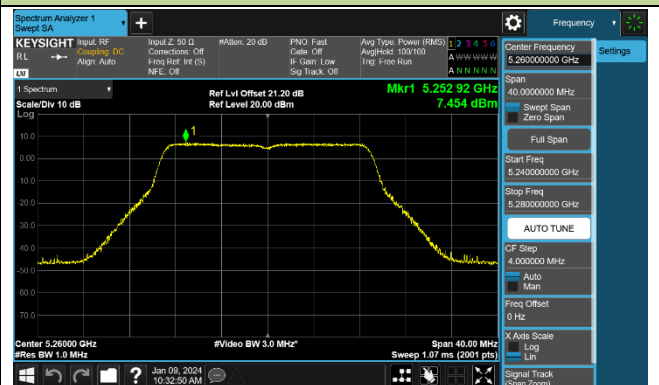

## 802.11ac-VHT20 Power Spectral Density - Ant 1

Channel 36 (5180MHz)

Channel 44 (5220MHz)

Channel 48 (5240MHz)

Channel 52 (5260MHz)

Channel 60 (5300MHz)

Channel 64 (5320MHz)

Channel 100 (5500MHz)

Channel 116 (5580MHz)