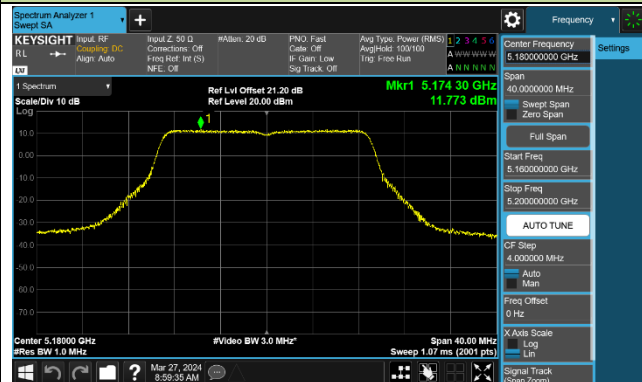

802.11ac-VHT20 Power Spectral Density - Ant 1

Channel 36 (5180MHz)