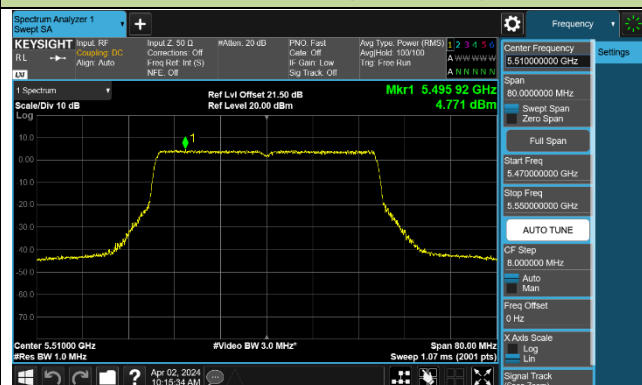

## 802.11ax-HE40 Power Spectral Density - Ant 1

Channel 38 (5190MHz)

Channel 46 (5230MHz)

Channel 54 (5270MHz)

Channel 62 (5310MHz)

Channel 102 (5510MHz)

Channel 110 (5550MHz)

Channel 134 (5670MHz)

Channel 142 (5710MHz)