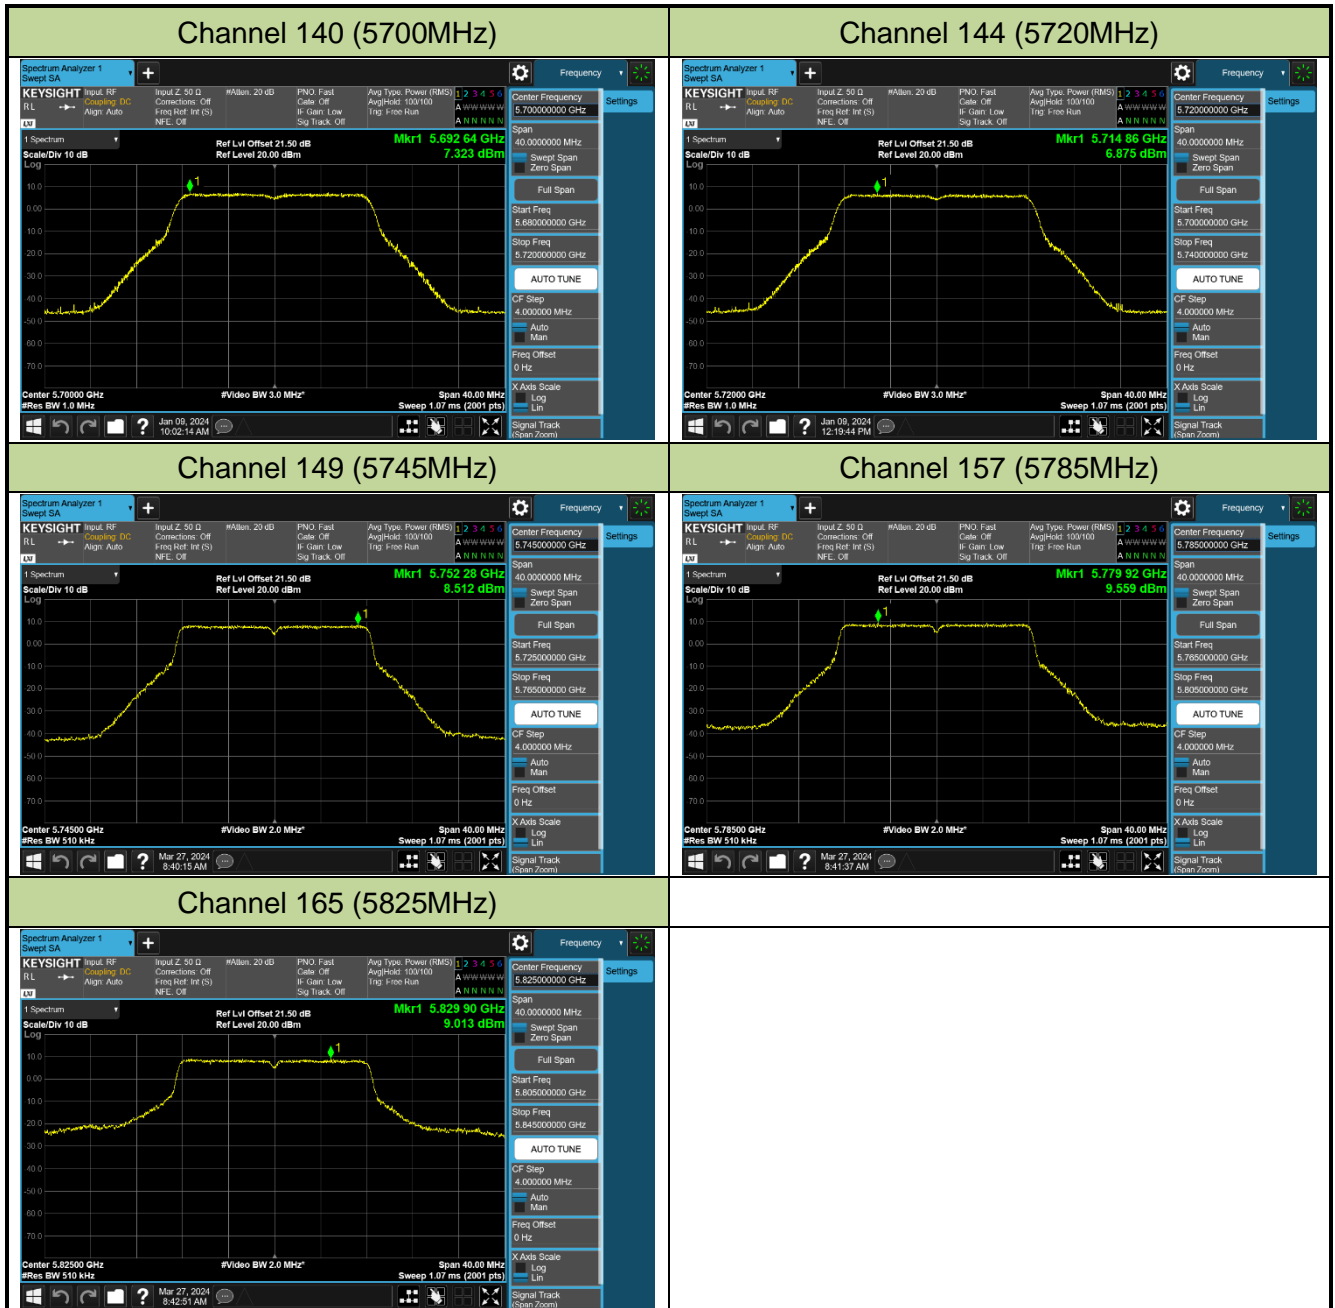

### 802.11be-EHT160 Power Spectral Density - Ant 0

Channel 50 (5250MHz)

Channel 114 (5570MHz)

802.11be-EHT240 Power Spectral Density - Ant 0

Channel 130 (5650MHz)

## 802.11a Power Spectral Density - Ant 1

Channel 36 (5180MHz)

Channel 44 (5220MHz)

Channel 48 (5240MHz)

Channel 52 (5260MHz)

Channel 60 (5300MHz)

Channel 64 (5320MHz)

Channel 100 (5500MHz)

Channel 116 (5580MHz)