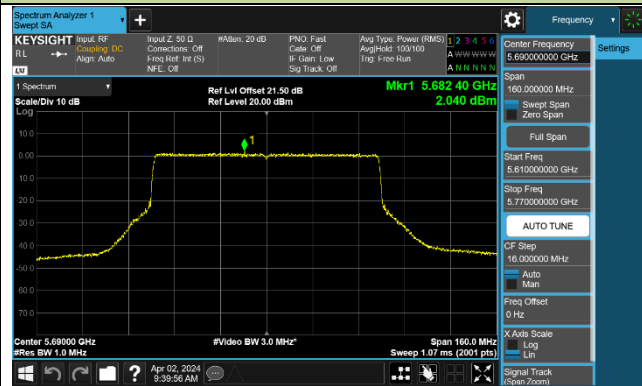

### 802.11be-EHT80 Power Spectral Density - Ant 0

Channel 42 (5210MHz)

Channel 58 (5290MHz)

Channel 106 (5530MHz)

Channel 122 (5610MHz)

Channel 138 (5690MHz)

Channel 155 (5775MHz)

### 802.11be-EHT160 Power Spectral Density - Ant 0

Channel 50 (5250MHz)

Channel 114 (5570MHz)

802.11be-EHT240 Power Spectral Density - Ant 0

Channel 130 (5650MHz)