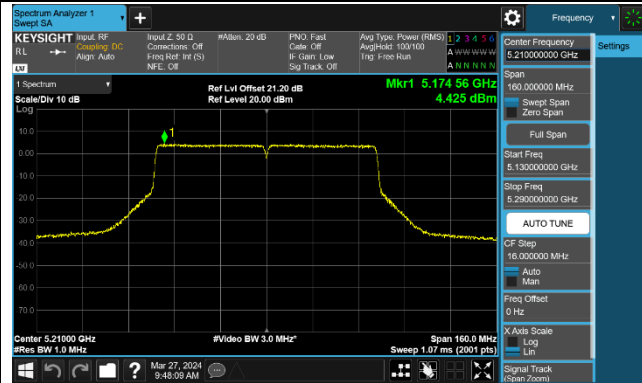

Channel 142 (5710MHz)

### 802.11ac-VHT80 Power Spectral Density - Ant 1

Channel 42 (5210MHz)

Channel 58 (5290MHz)

Channel 106 (5530MHz)

Channel 122 (5610MHz)

Channel 138 (5690MHz)

Channel 155 (5775MHz)