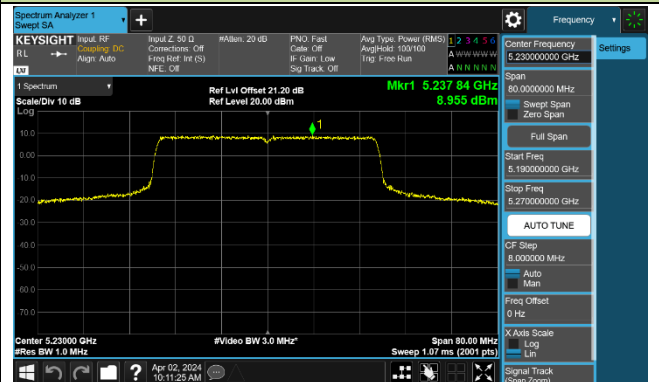

Channel 46 (5230MHz)