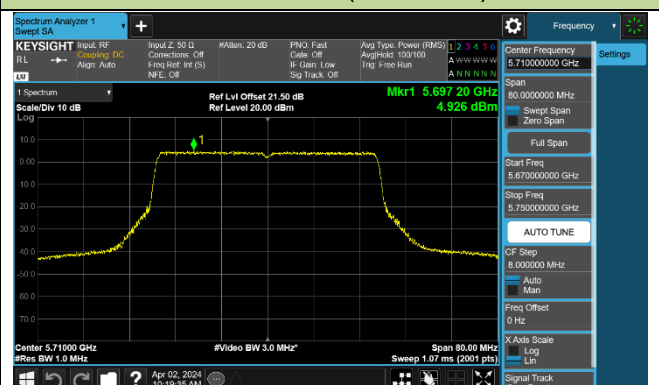

## 802.11ax-HE40 Power Spectral Density - Ant 1

Channel 38 (5190MHz)

Channel 46 (5230MHz)

Channel 54 (5270MHz)

Channel 62 (5310MHz)

Channel 102 (5510MHz)

Channel 110 (5550MHz)

Channel 134 (5670MHz)

Channel 142 (5710MHz)