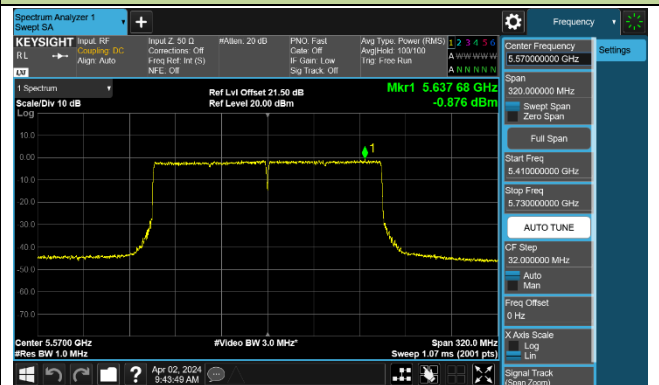

### 802.11be-EHT80 Power Spectral Density - Ant 0

Channel 42 (5210MHz)

Channel 58 (5290MHz)

Channel 106 (5530MHz)

Channel 122 (5610MHz)

Channel 138 (5690MHz)

Channel 155 (5775MHz)

### 802.11be-EHT160 Power Spectral Density - Ant 0

Channel 50 (5250MHz)

Channel 114 (5570MHz)

802.11be-EHT240 Power Spectral Density - Ant 0

Channel 130 (5650MHz)