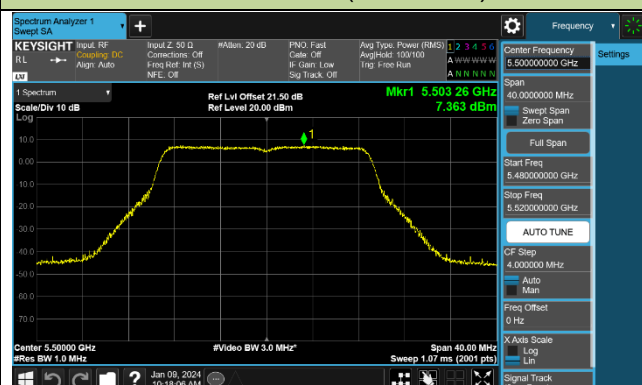

## 802.11ac-VHT20 Power Spectral Density - Ant 1

Channel 36 (5180MHz)

Channel 44 (5220MHz)

Channel 48 (5240MHz)

Channel 52 (5260MHz)

Channel 60 (5300MHz)

Channel 64 (5320MHz)

Channel 100 (5500MHz)

Channel 116 (5580MHz)