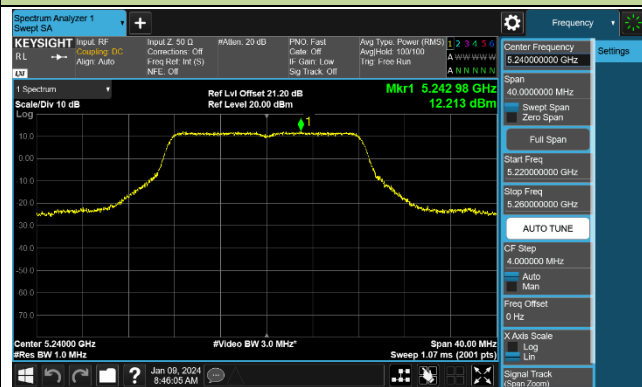

### 802.11be-EHT160 Power Spectral Density - Ant 0

Channel 50 (5250MHz)

Channel 114 (5570MHz)

802.11be-EHT240 Power Spectral Density - Ant 0

Channel 130 (5650MHz)

## 802.11a Power Spectral Density - Ant 1

Channel 36 (5180MHz)

Channel 44 (5220MHz)

Channel 48 (5240MHz)

Channel 52 (5260MHz)

Channel 60 (5300MHz)

Channel 64 (5320MHz)

Channel 100 (5500MHz)

Channel 116 (5580MHz)