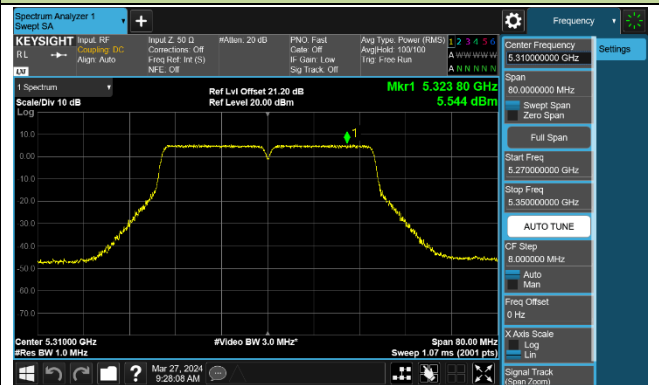

## 802.11ac-VHT40 Power Spectral Density - Ant 1

Channel 38 (5190MHz)

Channel 46 (5230MHz)

Channel 54 (5270MHz)

Channel 62 (5310MHz)

Channel 102 (5510MHz)

Channel 110 (5550MHz)

Channel 134 (5670MHz)

Channel 142 (5710MHz)