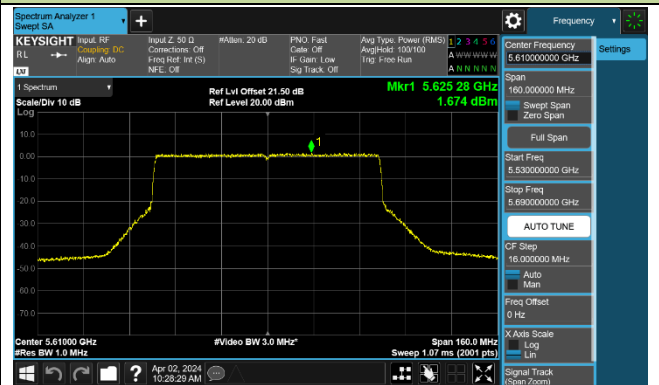

Channel 142 (5710MHz)

## 802.11ax-HE80 Power Spectral Density - Ant 1

Channel 42 (5210MHz)

Channel 58 (5290MHz)

Channel 106 (5530MHz)

Channel 122 (5610MHz)

Channel 138 (5690MHz)

Channel 155 (5775MHz)

## 802.11ax-HE160 Power Spectral Density - Ant 1

Channel 50 (5250MHz)

Channel 114 (5570MHz)