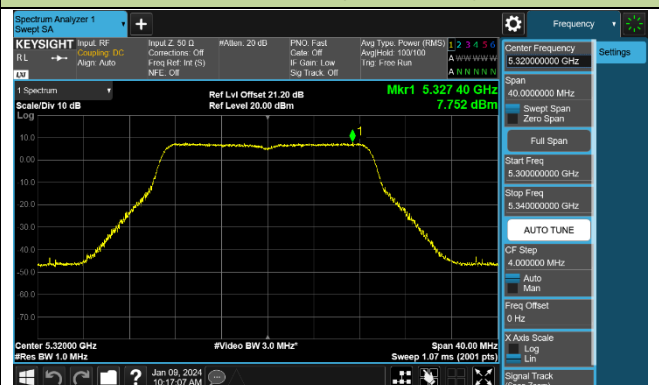

## 802.11ac-VHT20 Power Spectral Density - Ant 1

Channel 36 (5180MHz)

Channel 44 (5220MHz)

Channel 48 (5240MHz)

Channel 52 (5260MHz)

Channel 60 (5300MHz)

Channel 64 (5320MHz)

Channel 100 (5500MHz)

Channel 116 (5580MHz)