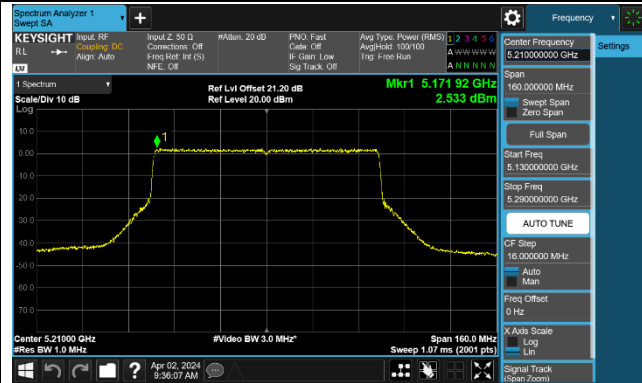

### 802.11be-EHT80 Power Spectral Density - Ant 0

Channel 42 (5210MHz)

Channel 58 (5290MHz)

Channel 106 (5530MHz)

Channel 122 (5610MHz)

Channel 138 (5690MHz)

Channel 155 (5775MHz)

### 802.11be-EHT160 Power Spectral Density - Ant 0

Channel 50 (5250MHz)

Channel 114 (5570MHz)

802.11be-EHT240 Power Spectral Density - Ant 0

Channel 130 (5650MHz)