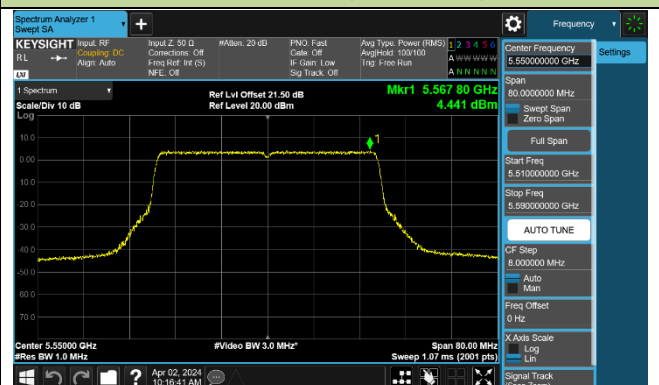

## 802.11ax-HE40 Power Spectral Density - Ant 1

Channel 38 (5190MHz)

Channel 46 (5230MHz)

Channel 54 (5270MHz)

Channel 62 (5310MHz)

Channel 102 (5510MHz)

Channel 110 (5550MHz)

Channel 134 (5670MHz)

Channel 142 (5710MHz)