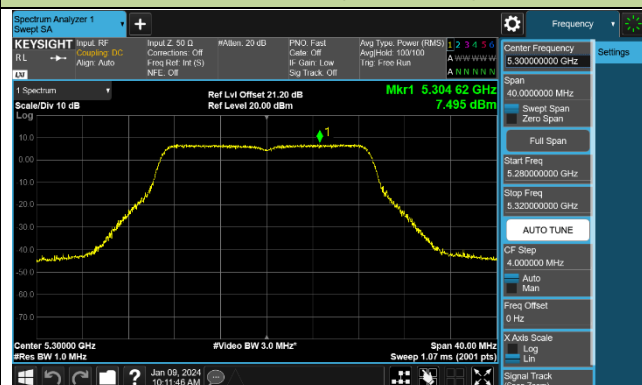

## 802.11ac-VHT20 Power Spectral Density - Ant 1

Channel 36 (5180MHz)

Channel 44 (5220MHz)

Channel 48 (5240MHz)

Channel 52 (5260MHz)

Channel 60 (5300MHz)

Channel 64 (5320MHz)

Channel 100 (5500MHz)

Channel 116 (5580MHz)