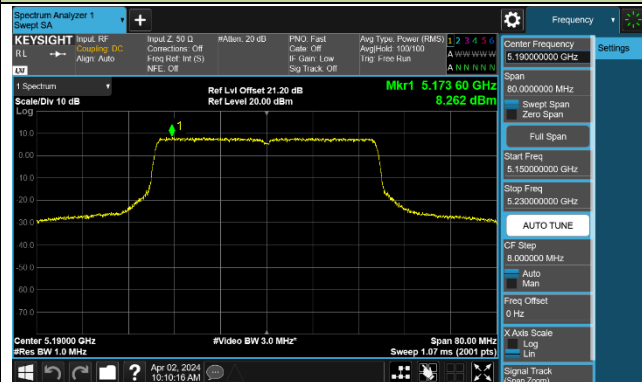

802.11ax-HE40 Power Spectral Density - Ant 1

Channel 38 (5190MHz)