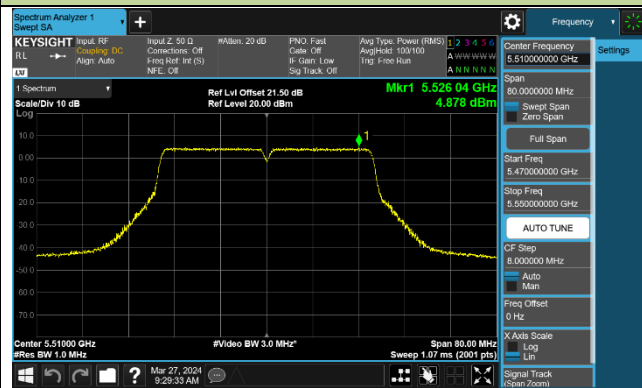

## 802.11ac-VHT40 Power Spectral Density - Ant 1

Channel 38 (5190MHz)

Channel 46 (5230MHz)

Channel 54 (5270MHz)

Channel 62 (5310MHz)

Channel 102 (5510MHz)

Channel 110 (5550MHz)

Channel 134 (5670MHz)

Channel 142 (5710MHz)