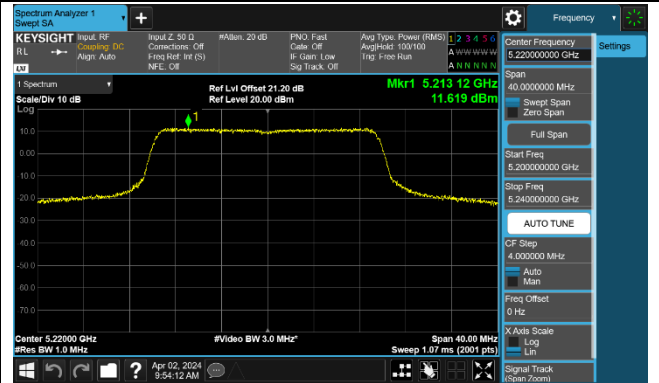

### 802.11ac-VHT80 Power Spectral Density - Ant 1

Channel 42 (5210MHz)

Channel 58 (5290MHz)

Channel 106 (5530MHz)

Channel 122 (5610MHz)

Channel 138 (5690MHz)

Channel 155 (5775MHz)

### 802.11ac-VHT160 Power Spectral Density - Ant 1

Channel 50 (5250MHz)

Channel 114 (5570MHz)

## 802.11ax-HE20 Power Spectral Density - Ant 1

Channel 36 (5180MHz)

Channel 44 (5220MHz)

Channel 48 (5240MHz)

Channel 52 (5260MHz)

Channel 60 (5300MHz)

Channel 64 (5320MHz)

Channel 100 (5500MHz)