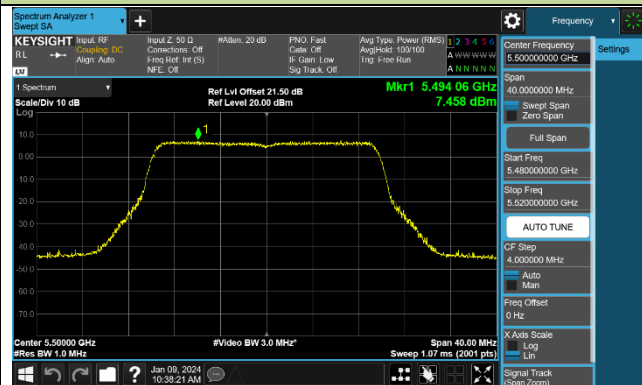

### 802.11ac-VHT160 Power Spectral Density - Ant 1

Channel 50 (5250MHz)

Channel 114 (5570MHz)

## 802.11ax-HE20 Power Spectral Density - Ant 1

Channel 36 (5180MHz)

Channel 44 (5220MHz)

Channel 48 (5240MHz)

Channel 52 (5260MHz)

Channel 60 (5300MHz)

Channel 64 (5320MHz)

Channel 100 (5500MHz)

Channel 116 (5580MHz)