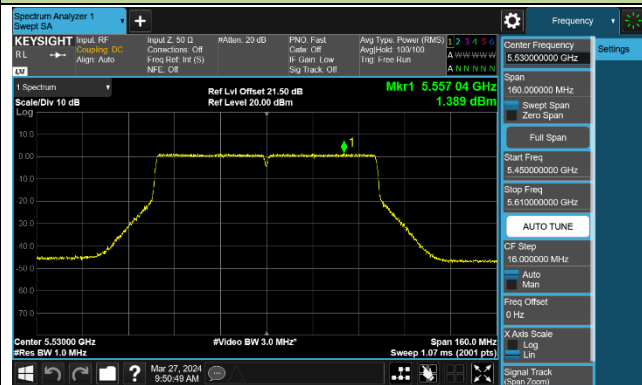

Channel 142 (5710MHz)

### 802.11ac-VHT80 Power Spectral Density - Ant 1

Channel 42 (5210MHz)

Channel 58 (5290MHz)

Channel 106 (5530MHz)

Channel 122 (5610MHz)

Channel 138 (5690MHz)

Channel 155 (5775MHz)

### 802.11ac-VHT160 Power Spectral Density - Ant 1

Channel 50 (5250MHz)

Channel 114 (5570MHz)