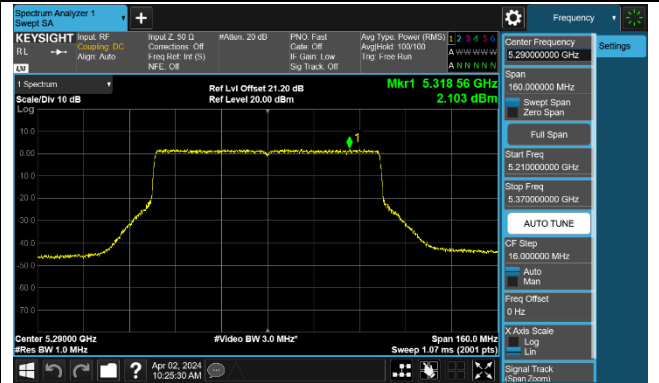

Channel 142 (5710MHz)

## 802.11ax-HE80 Power Spectral Density - Ant 1

Channel 42 (5210MHz)

Channel 58 (5290MHz)

Channel 106 (5530MHz)

Channel 122 (5610MHz)

Channel 138 (5690MHz)

Channel 155 (5775MHz)