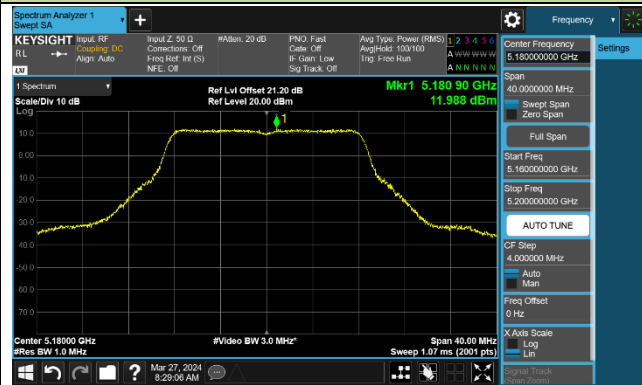

802.11a Power Spectral Density - Ant 1

Channel 36 (5180MHz)