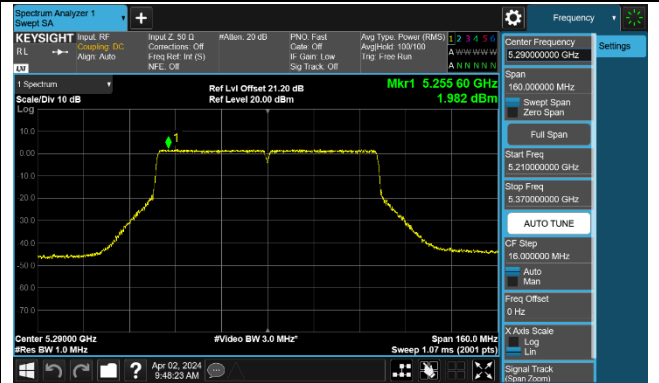

Channel 142 (5710MHz)

### 802.11ac-VHT80 Power Spectral Density - Ant 1

Channel 42 (5210MHz)

Channel 58 (5290MHz)

Channel 106 (5530MHz)

Channel 122 (5610MHz)

Channel 138 (5690MHz)

Channel 155 (5775MHz)