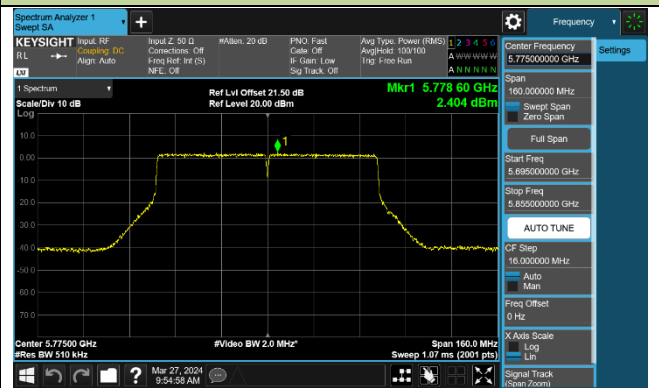

Channel 142 (5710MHz)

### 802.11ac-VHT80 Power Spectral Density - Ant 1

Channel 42 (5210MHz)

Channel 58 (5290MHz)

Channel 106 (5530MHz)

Channel 122 (5610MHz)

Channel 138 (5690MHz)

Channel 155 (5775MHz)

### 802.11ac-VHT160 Power Spectral Density - Ant 1

Channel 50 (5250MHz)

Channel 114 (5570MHz)