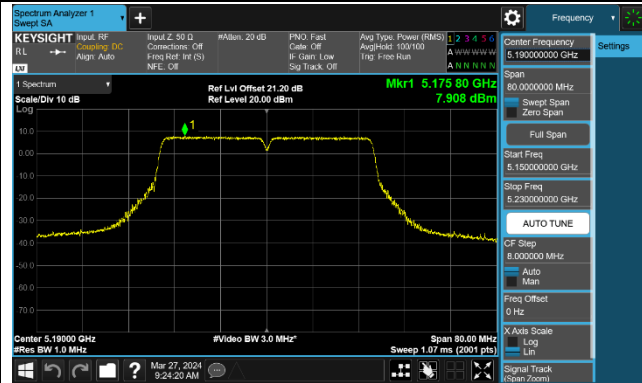

802.11ac-VHT40 Power Spectral Density - Ant 1

Channel 38 (5190MHz)