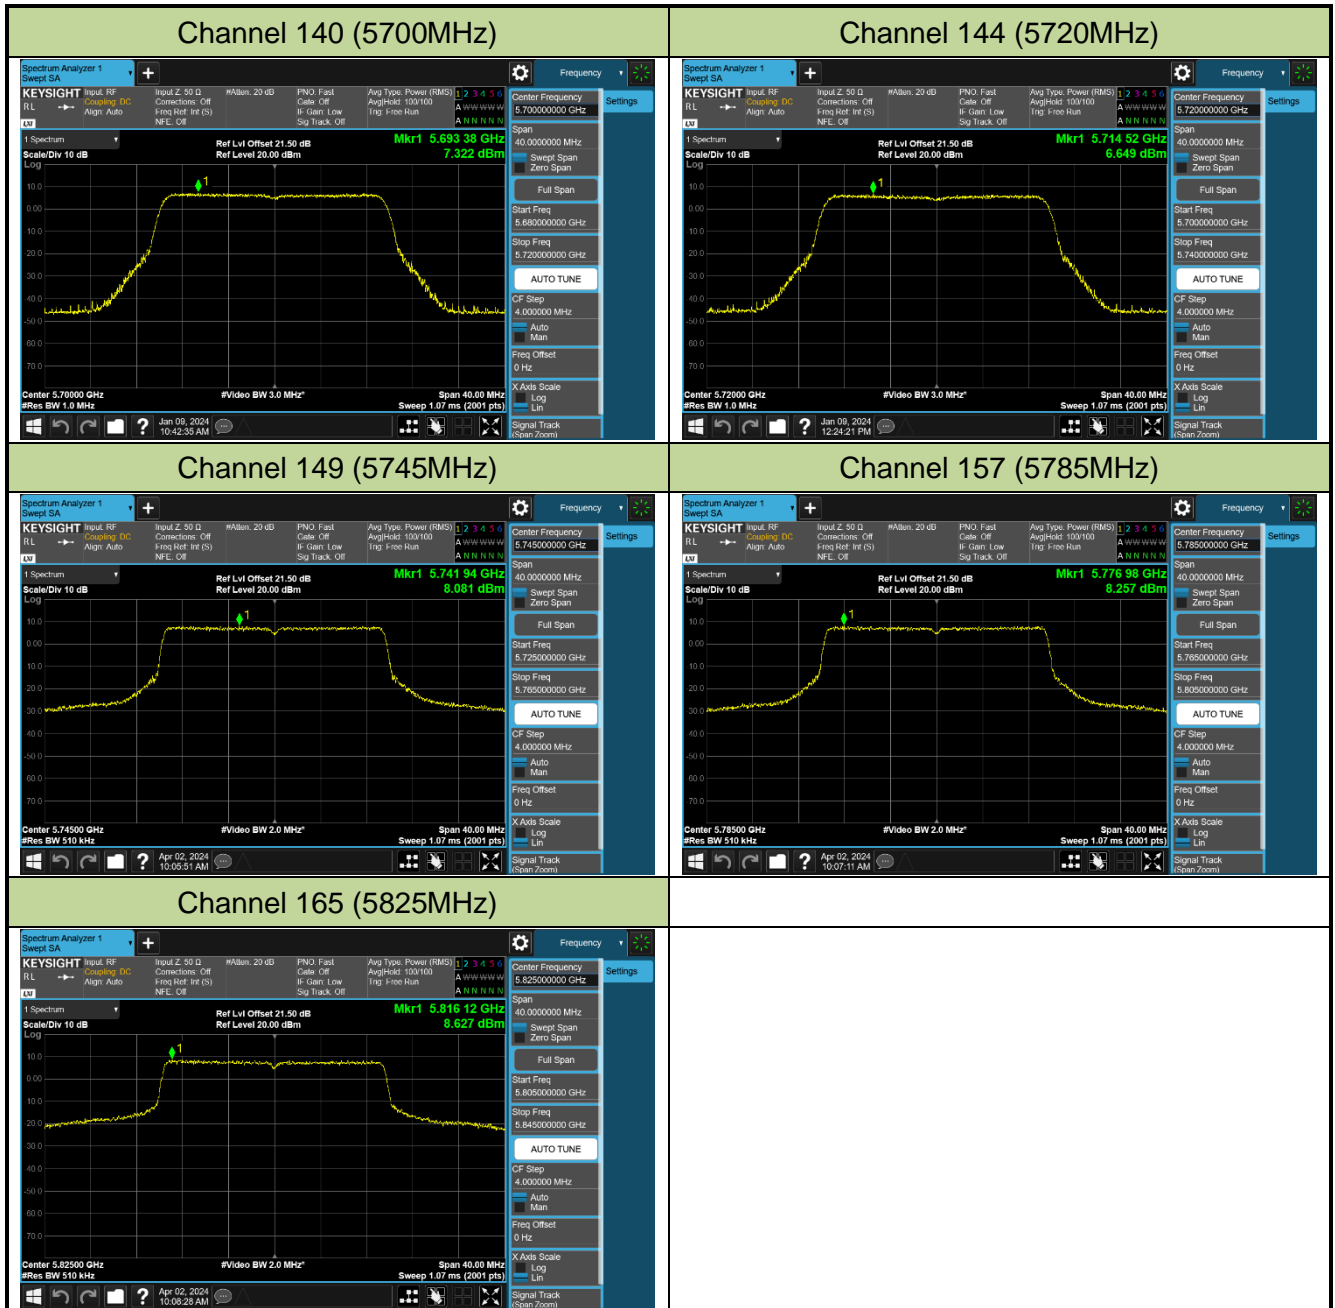

### 802.11ac-VHT160 Power Spectral Density - Ant 1

Channel 50 (5250MHz)

Channel 114 (5570MHz)

## 802.11ax-HE20 Power Spectral Density - Ant 1

Channel 36 (5180MHz)

Channel 44 (5220MHz)

Channel 48 (5240MHz)

Channel 52 (5260MHz)

Channel 60 (5300MHz)

Channel 64 (5320MHz)

Channel 100 (5500MHz)

Channel 116 (5580MHz)