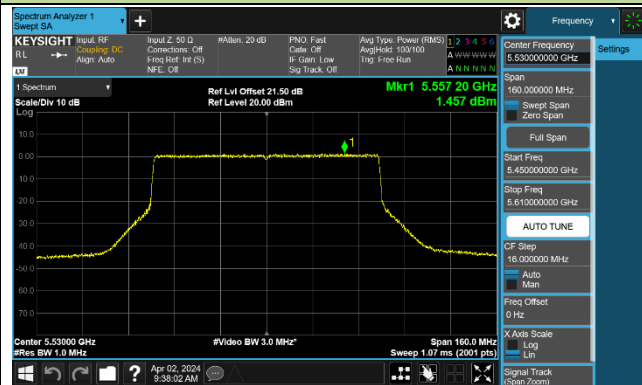

### 802.11be-EHT80 Power Spectral Density - Ant 0

Channel 42 (5210MHz)

Channel 58 (5290MHz)

Channel 106 (5530MHz)

Channel 122 (5610MHz)

Channel 138 (5690MHz)

Channel 155 (5775MHz)

### 802.11be-EHT160 Power Spectral Density - Ant 0

Channel 50 (5250MHz)

Channel 114 (5570MHz)

802.11be-EHT240 Power Spectral Density - Ant 0

Channel 130 (5650MHz)