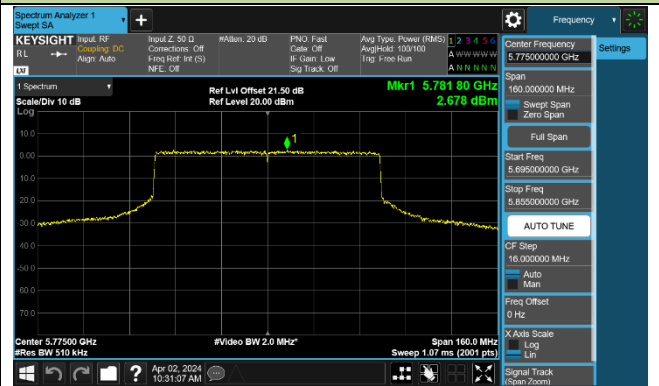

Channel 142 (5710MHz)

## 802.11ax-HE80 Power Spectral Density - Ant 1

Channel 42 (5210MHz)

Channel 58 (5290MHz)

Channel 106 (5530MHz)

Channel 122 (5610MHz)

Channel 138 (5690MHz)

Channel 155 (5775MHz)

## 802.11ax-HE160 Power Spectral Density - Ant 1

Channel 50 (5250MHz)

Channel 114 (5570MHz)