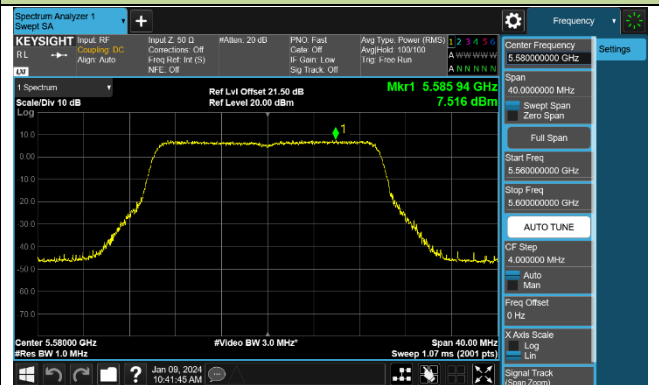

### 802.11ac-VHT160 Power Spectral Density - Ant 1

Channel 50 (5250MHz)

Channel 114 (5570MHz)

## 802.11ax-HE20 Power Spectral Density - Ant 1

Channel 36 (5180MHz)

Channel 44 (5220MHz)

Channel 48 (5240MHz)

Channel 52 (5260MHz)

Channel 60 (5300MHz)

Channel 64 (5320MHz)

Channel 100 (5500MHz)

Channel 116 (5580MHz)