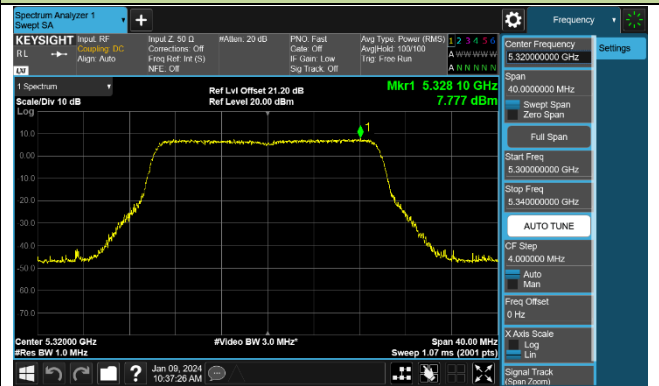

### 802.11ac-VHT160 Power Spectral Density - Ant 1

Channel 50 (5250MHz)

Channel 114 (5570MHz)

## 802.11ax-HE20 Power Spectral Density - Ant 1

Channel 36 (5180MHz)

Channel 44 (5220MHz)

Channel 48 (5240MHz)

Channel 52 (5260MHz)

Channel 60 (5300MHz)

Channel 64 (5320MHz)

Channel 100 (5500MHz)

Channel 116 (5580MHz)