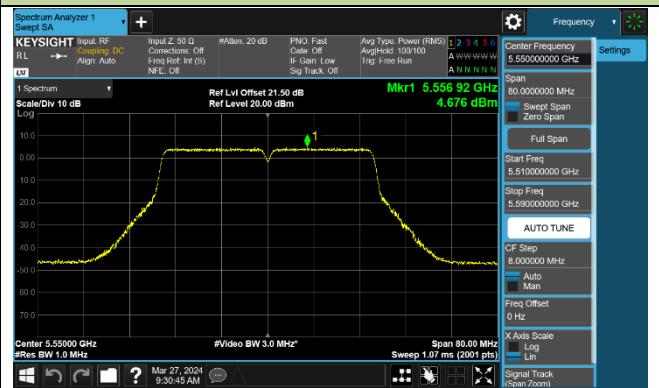

## 802.11ac-VHT40 Power Spectral Density - Ant 1

Channel 38 (5190MHz)

Channel 46 (5230MHz)

Channel 54 (5270MHz)

Channel 62 (5310MHz)

Channel 102 (5510MHz)

Channel 110 (5550MHz)

Channel 134 (5670MHz)

Channel 142 (5710MHz)