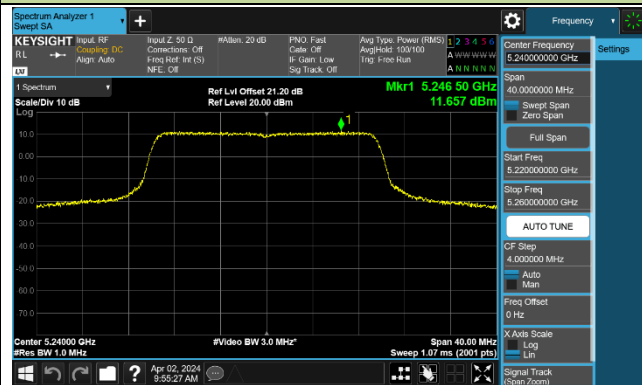

### 802.11ac-VHT160 Power Spectral Density - Ant 1

Channel 50 (5250MHz)

Channel 114 (5570MHz)

## 802.11ax-HE20 Power Spectral Density - Ant 1

Channel 36 (5180MHz)

Channel 44 (5220MHz)

Channel 48 (5240MHz)

Channel 52 (5260MHz)

Channel 60 (5300MHz)

Channel 64 (5320MHz)

Channel 100 (5500MHz)

Channel 116 (5580MHz)