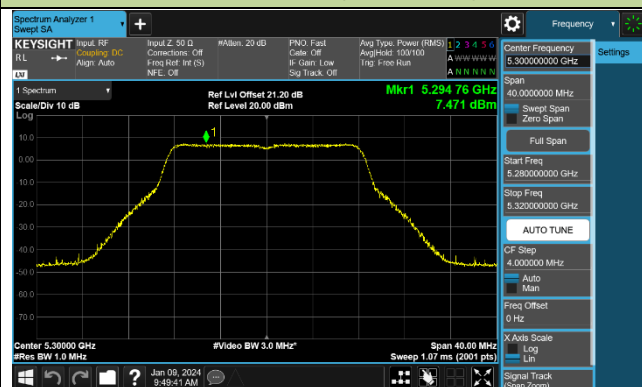

### 802.11be-EHT160 Power Spectral Density - Ant 0

Channel 50 (5250MHz)

Channel 114 (5570MHz)

802.11be-EHT240 Power Spectral Density - Ant 0

Channel 130 (5650MHz)

## 802.11a Power Spectral Density - Ant 1

Channel 36 (5180MHz)

Channel 44 (5220MHz)

Channel 48 (5240MHz)

Channel 52 (5260MHz)

Channel 60 (5300MHz)

Channel 64 (5320MHz)

Channel 100 (5500MHz)

Channel 116 (5580MHz)