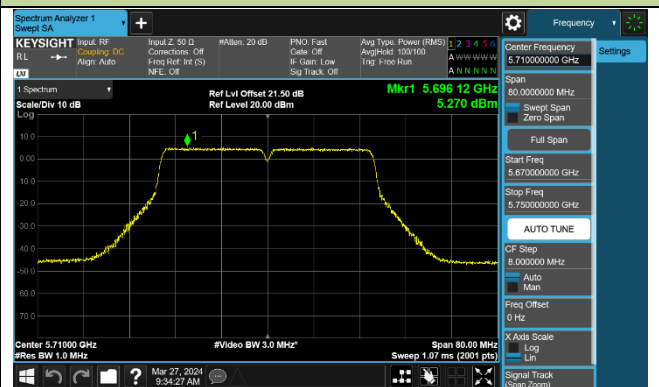

## 802.11ac-VHT40 Power Spectral Density - Ant 1

Channel 38 (5190MHz)

Channel 46 (5230MHz)

Channel 54 (5270MHz)

Channel 62 (5310MHz)

Channel 102 (5510MHz)

Channel 110 (5550MHz)

Channel 134 (5670MHz)

Channel 142 (5710MHz)