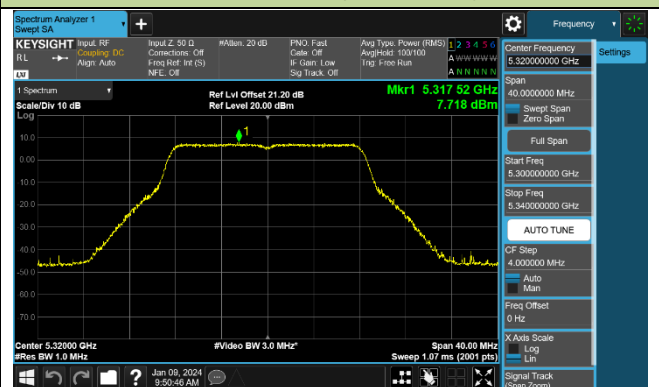

### 802.11be-EHT160 Power Spectral Density - Ant 0

Channel 50 (5250MHz)

Channel 114 (5570MHz)

802.11be-EHT240 Power Spectral Density - Ant 0

Channel 130 (5650MHz)

## 802.11a Power Spectral Density - Ant 1

Channel 36 (5180MHz)

Channel 44 (5220MHz)

Channel 48 (5240MHz)

Channel 52 (5260MHz)

Channel 60 (5300MHz)

Channel 64 (5320MHz)

Channel 100 (5500MHz)

Channel 116 (5580MHz)