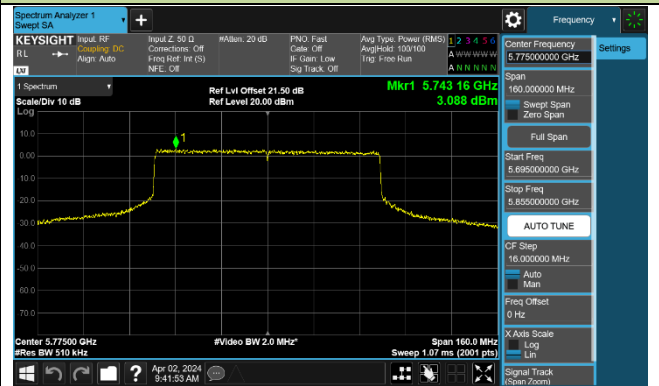

### 802.11be-EHT80 Power Spectral Density - Ant 0

Channel 42 (5210MHz)

Channel 58 (5290MHz)

Channel 106 (5530MHz)

Channel 122 (5610MHz)

Channel 138 (5690MHz)

Channel 155 (5775MHz)

### 802.11be-EHT160 Power Spectral Density - Ant 0

Channel 50 (5250MHz)

Channel 114 (5570MHz)

802.11be-EHT240 Power Spectral Density - Ant 0

Channel 130 (5650MHz)