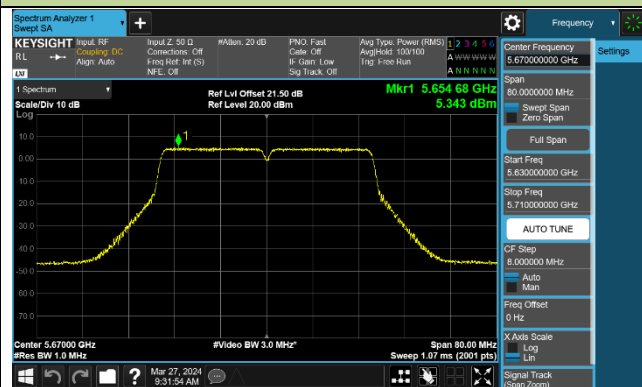

## 802.11ac-VHT40 Power Spectral Density - Ant 1

Channel 38 (5190MHz)

Channel 46 (5230MHz)

Channel 54 (5270MHz)

Channel 62 (5310MHz)

Channel 102 (5510MHz)

Channel 110 (5550MHz)

Channel 134 (5670MHz)

Channel 142 (5710MHz)