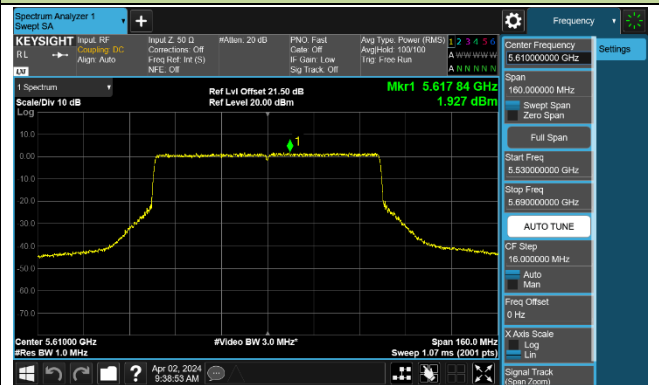

### 802.11be-EHT80 Power Spectral Density - Ant 0

Channel 42 (5210MHz)

Channel 58 (5290MHz)

Channel 106 (5530MHz)

Channel 122 (5610MHz)

Channel 138 (5690MHz)

Channel 155 (5775MHz)

### 802.11be-EHT160 Power Spectral Density - Ant 0

Channel 50 (5250MHz)

Channel 114 (5570MHz)

802.11be-EHT240 Power Spectral Density - Ant 0

Channel 130 (5650MHz)