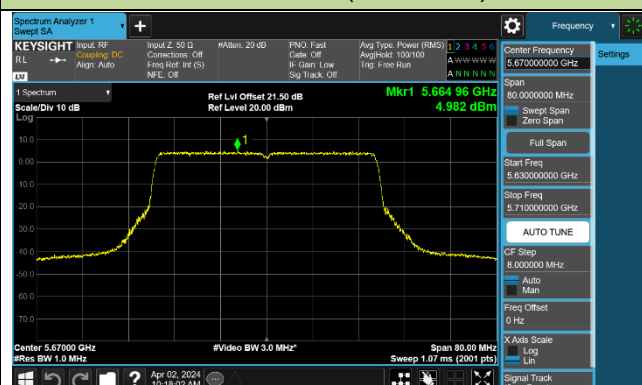

## 802.11ax-HE40 Power Spectral Density - Ant 1

Channel 38 (5190MHz)

Channel 46 (5230MHz)

Channel 54 (5270MHz)

Channel 62 (5310MHz)

Channel 102 (5510MHz)

Channel 110 (5550MHz)

Channel 134 (5670MHz)

Channel 142 (5710MHz)