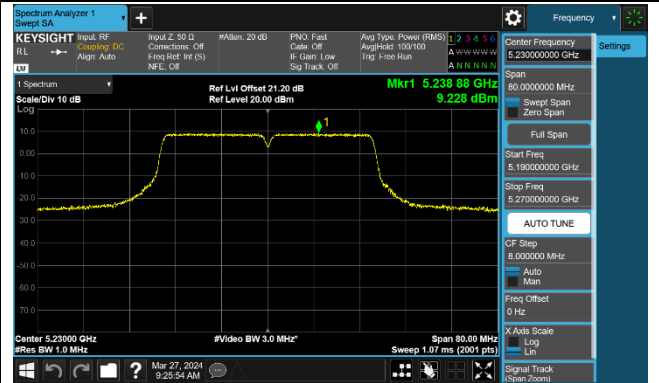

Channel 46 (5230MHz)