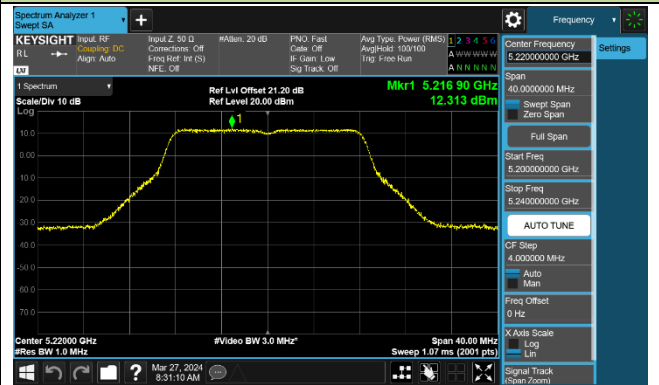

### 802.11be-EHT80 Power Spectral Density - Ant 0

Channel 42 (5210MHz)

Channel 58 (5290MHz)

Channel 106 (5530MHz)

Channel 122 (5610MHz)

Channel 138 (5690MHz)

Channel 155 (5775MHz)

### 802.11be-EHT160 Power Spectral Density - Ant 0

Channel 50 (5250MHz)

Channel 114 (5570MHz)

802.11be-EHT240 Power Spectral Density - Ant 0

Channel 130 (5650MHz)

## 802.11a Power Spectral Density - Ant 1

Channel 36 (5180MHz)

Channel 44 (5220MHz)

Channel 48 (5240MHz)

Channel 52 (5260MHz)

Channel 60 (5300MHz)

Channel 64 (5320MHz)

Channel 100 (5500MHz)

Channel 116 (5580MHz)