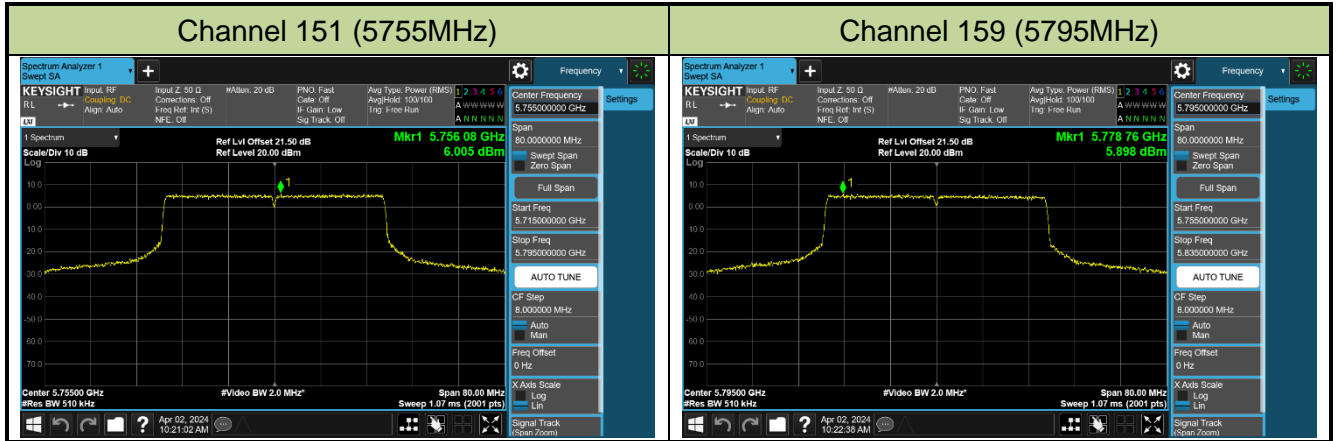

Channel 116 (5580MHz)

## 802.11ax-HE40 Power Spectral Density - Ant 1

Channel 38 (5190MHz)

Channel 46 (5230MHz)

Channel 54 (5270MHz)

Channel 62 (5310MHz)

Channel 102 (5510MHz)

Channel 110 (5550MHz)

Channel 134 (5670MHz)

Channel 142 (5710MHz)