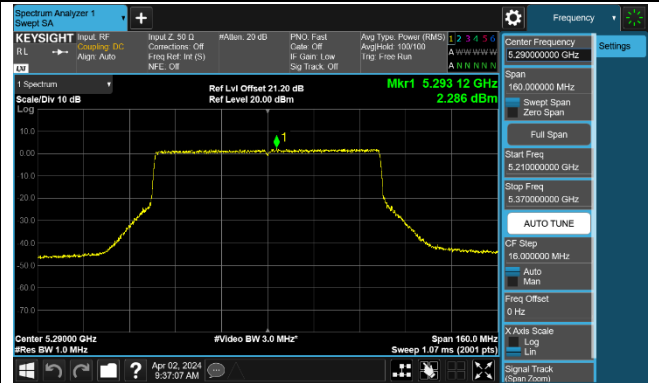

### 802.11be-EHT80 Power Spectral Density - Ant 0

Channel 42 (5210MHz)

Channel 58 (5290MHz)

Channel 106 (5530MHz)

Channel 122 (5610MHz)

Channel 138 (5690MHz)

Channel 155 (5775MHz)

### 802.11be-EHT160 Power Spectral Density - Ant 0

Channel 50 (5250MHz)

Channel 114 (5570MHz)

802.11be-EHT240 Power Spectral Density - Ant 0

Channel 130 (5650MHz)