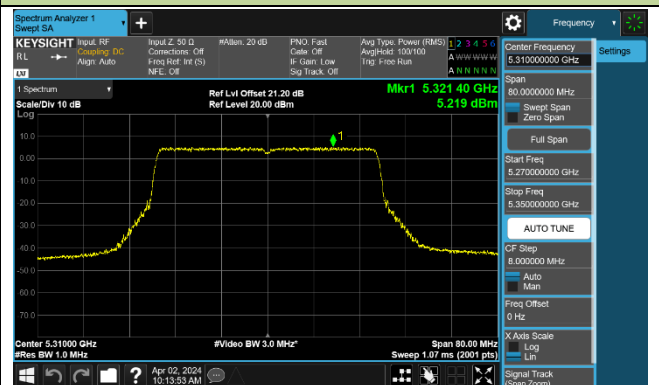

## 802.11ax-HE40 Power Spectral Density - Ant 1

Channel 38 (5190MHz)

Channel 46 (5230MHz)

Channel 54 (5270MHz)

Channel 62 (5310MHz)

Channel 102 (5510MHz)

Channel 110 (5550MHz)

Channel 134 (5670MHz)

Channel 142 (5710MHz)