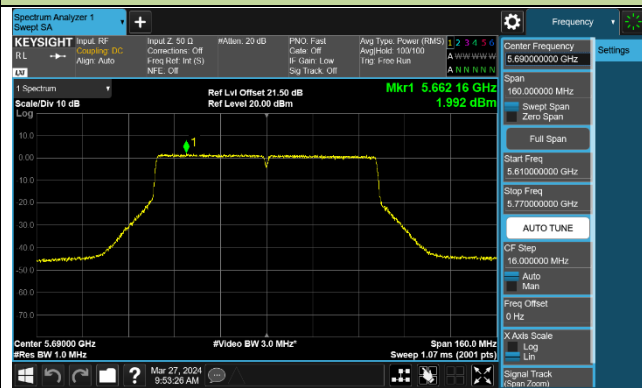

Channel 142 (5710MHz)

### 802.11ac-VHT80 Power Spectral Density - Ant 1

Channel 42 (5210MHz)

Channel 58 (5290MHz)

Channel 106 (5530MHz)

Channel 122 (5610MHz)

Channel 138 (5690MHz)

Channel 155 (5775MHz)

### 802.11ac-VHT160 Power Spectral Density - Ant 1

Channel 50 (5250MHz)

Channel 114 (5570MHz)