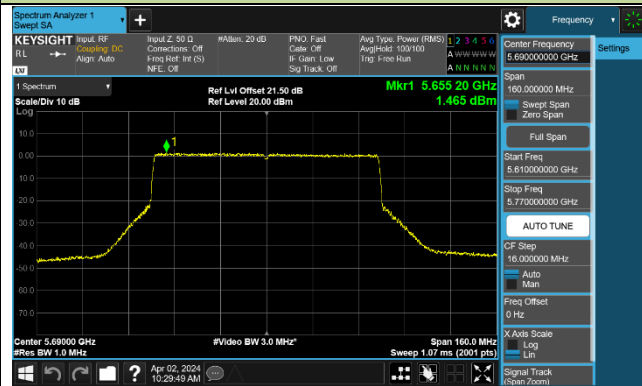

Channel 142 (5710MHz)

## 802.11ax-HE80 Power Spectral Density - Ant 1

Channel 42 (5210MHz)

Channel 58 (5290MHz)

Channel 106 (5530MHz)

Channel 122 (5610MHz)

Channel 138 (5690MHz)

Channel 155 (5775MHz)

## 802.11ax-HE160 Power Spectral Density - Ant 1

Channel 50 (5250MHz)

Channel 114 (5570MHz)