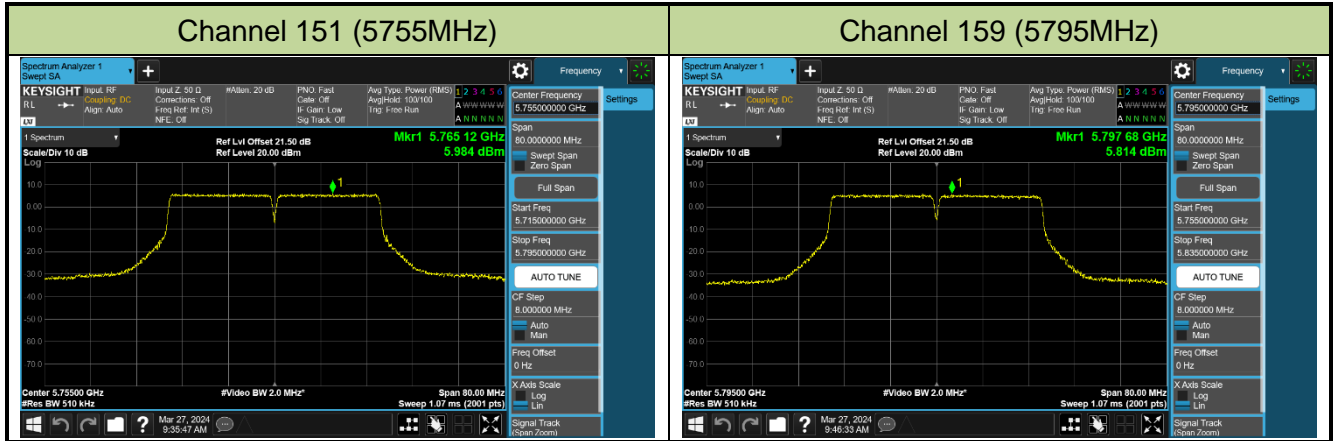

## 802.11ac-VHT40 Power Spectral Density - Ant 1

Channel 38 (5190MHz)

Channel 46 (5230MHz)

Channel 54 (5270MHz)

Channel 62 (5310MHz)

Channel 102 (5510MHz)

Channel 110 (5550MHz)

Channel 134 (5670MHz)

Channel 142 (5710MHz)