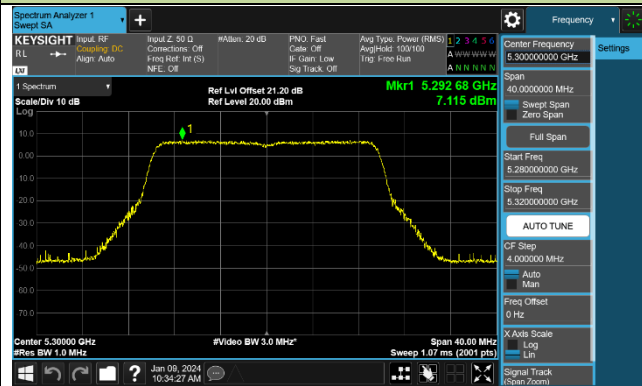

### 802.11ac-VHT160 Power Spectral Density - Ant 1

Channel 50 (5250MHz)

Channel 114 (5570MHz)

## 802.11ax-HE20 Power Spectral Density - Ant 1

Channel 36 (5180MHz)

Channel 44 (5220MHz)

Channel 48 (5240MHz)

Channel 52 (5260MHz)

Channel 60 (5300MHz)

Channel 64 (5320MHz)

Channel 100 (5500MHz)

Channel 116 (5580MHz)