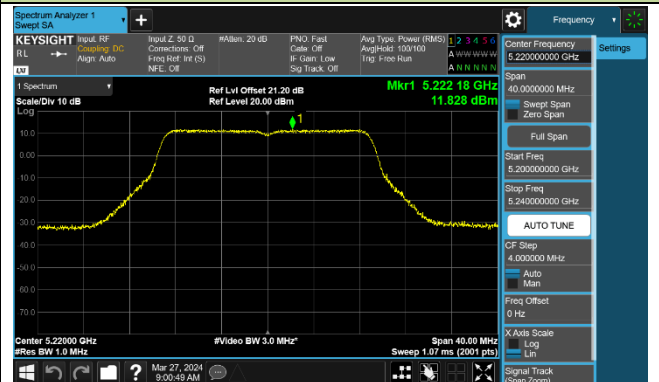

Channel 116 (5580MHz)

## 802.11ac-VHT20 Power Spectral Density - Ant 1

Channel 36 (5180MHz)

Channel 44 (5220MHz)

Channel 48 (5240MHz)

Channel 52 (5260MHz)

Channel 60 (5300MHz)

Channel 64 (5320MHz)

Channel 100 (5500MHz)