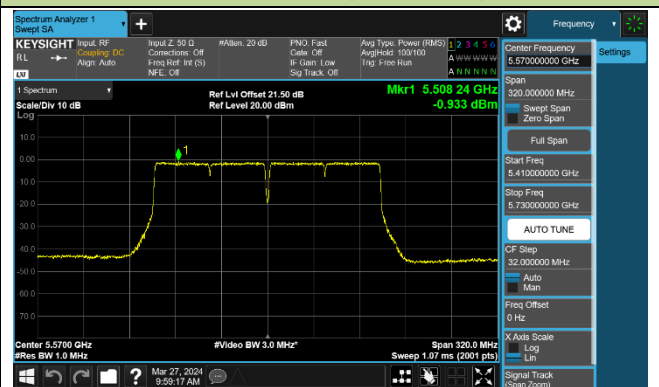

Channel 142 (5710MHz)

### 802.11ac-VHT80 Power Spectral Density - Ant 1

Channel 42 (5210MHz)

Channel 58 (5290MHz)

Channel 106 (5530MHz)

Channel 122 (5610MHz)

Channel 138 (5690MHz)

Channel 155 (5775MHz)

### 802.11ac-VHT160 Power Spectral Density - Ant 1

Channel 50 (5250MHz)

Channel 114 (5570MHz)