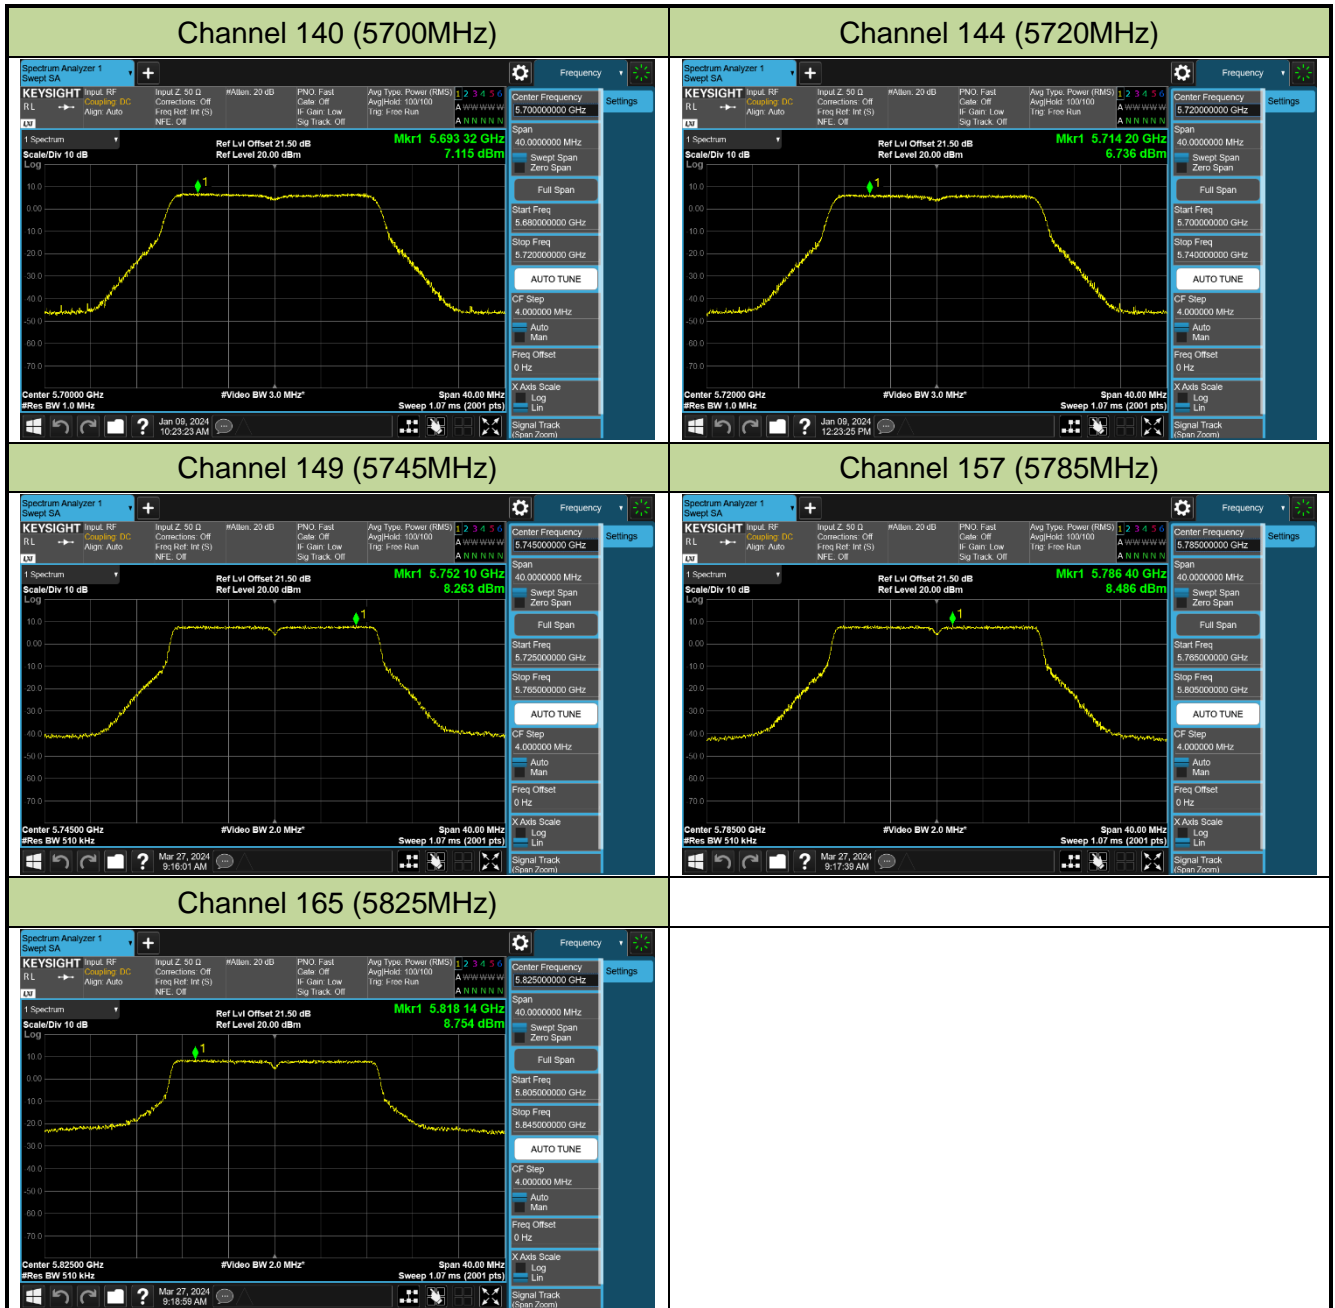

## 802.11ac-VHT20 Power Spectral Density - Ant 1

Channel 36 (5180MHz)

Channel 44 (5220MHz)

Channel 48 (5240MHz)

Channel 52 (5260MHz)

Channel 60 (5300MHz)

Channel 64 (5320MHz)

Channel 100 (5500MHz)

Channel 116 (5580MHz)