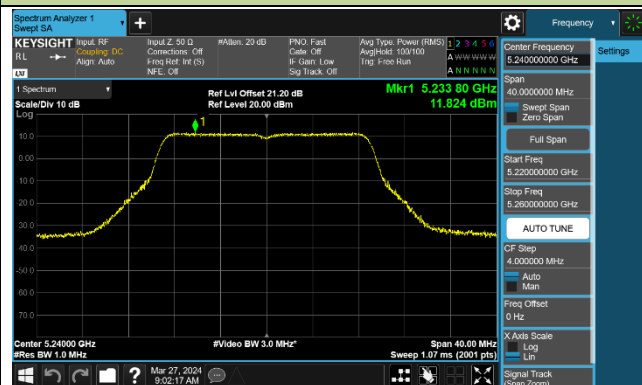

## 802.11ac-VHT20 Power Spectral Density - Ant 1

Channel 36 (5180MHz)

Channel 44 (5220MHz)

Channel 48 (5240MHz)

Channel 52 (5260MHz)

Channel 60 (5300MHz)

Channel 64 (5320MHz)

Channel 100 (5500MHz)

Channel 116 (5580MHz)