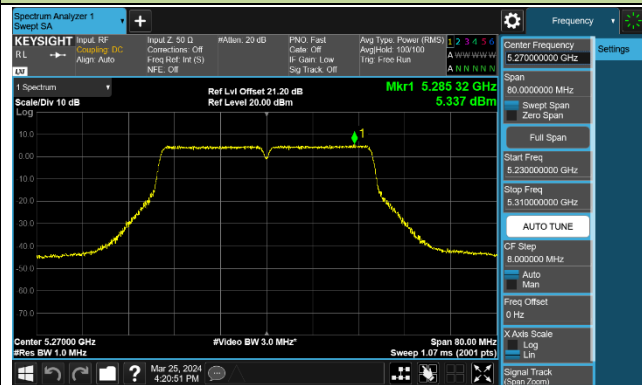

## 802.11ac-VHT40 Power Spectral Density - Ant 0

Channel 38 (5190MHz)

Channel 46 (5230MHz)

Channel 54 (5270MHz)

Channel 62 (5310MHz)

Channel 102 (5510MHz)

Channel 110 (5550MHz)

Channel 134 (5670MHz)

Channel 142 (5710MHz)