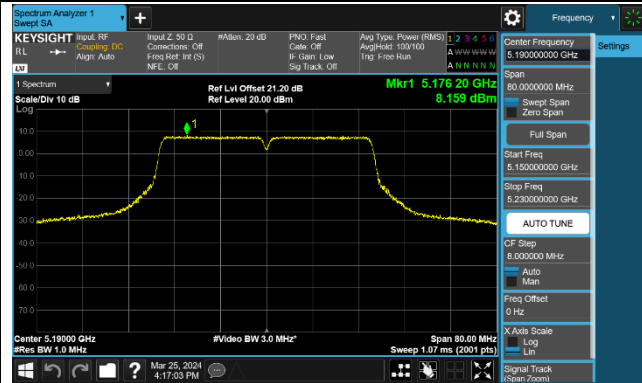

## 802.11ac-VHT40 Power Spectral Density - Ant 0

Channel 38 (5190MHz)

Channel 46 (5230MHz)

Channel 54 (5270MHz)

Channel 62 (5310MHz)

Channel 102 (5510MHz)

Channel 110 (5550MHz)

Channel 134 (5670MHz)

Channel 142 (5710MHz)