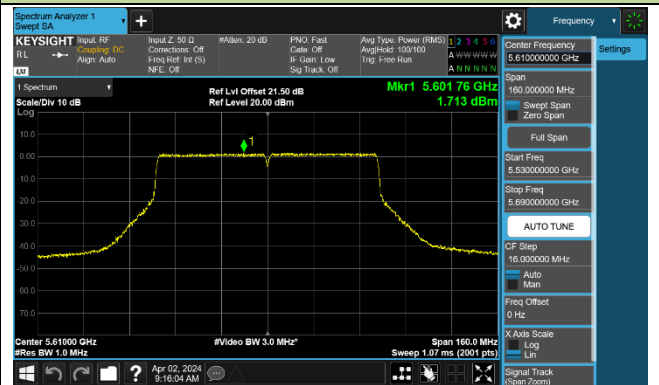

Channel 142 (5710MHz)

### 802.11ac-VHT80 Power Spectral Density - Ant 0

Channel 42 (5210MHz)

Channel 58 (5290MHz)

Channel 106 (5530MHz)

Channel 122 (5610MHz)

Channel 138 (5690MHz)

Channel 155 (5775MHz)

### 802.11ac-VHT160 Power Spectral Density - Ant 0

Channel 50 (5250MHz)

Channel 114 (5570MHz)