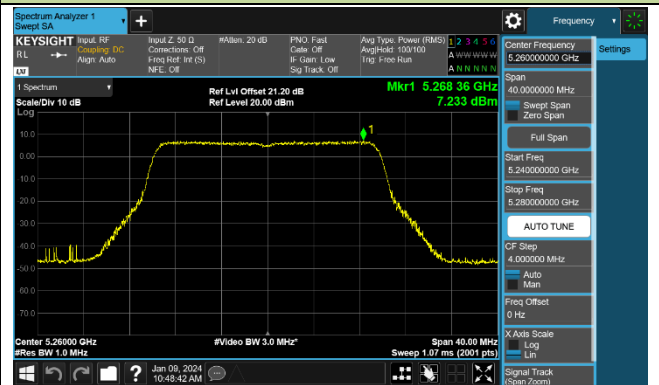

802.11ax-HE160 Power Spectral Density - Ant 0

Channel 50 (5250MHz)

Channel 114 (5570MHz)

## 802.11be-EHT20 Power Spectral Density - Ant 0

Channel 36 (5180MHz)

Channel 44 (5220MHz)

Channel 48 (5240MHz)

Channel 52 (5260MHz)

Channel 60 (5300MHz)

Channel 64 (5320MHz)

Channel 100 (5500MHz)

Channel 116 (5580MHz)