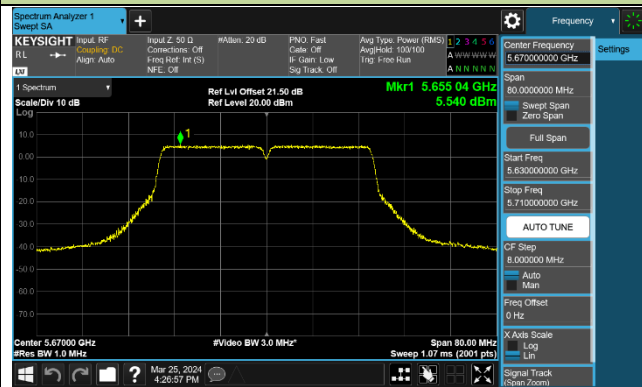

## 802.11ac-VHT40 Power Spectral Density - Ant 0

Channel 38 (5190MHz)

Channel 46 (5230MHz)

Channel 54 (5270MHz)

Channel 62 (5310MHz)

Channel 102 (5510MHz)

Channel 110 (5550MHz)

Channel 134 (5670MHz)

Channel 142 (5710MHz)