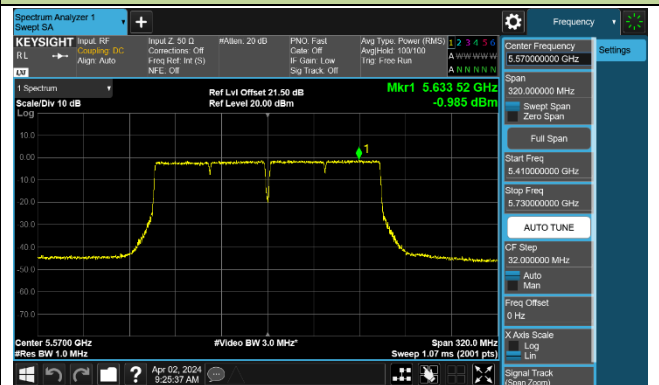

### 802.11ac-VHT80 Power Spectral Density - Ant 0

Channel 42 (5210MHz)

Channel 58 (5290MHz)

Channel 106 (5530MHz)

Channel 122 (5610MHz)

Channel 138 (5690MHz)

Channel 155 (5775MHz)

### 802.11ac-VHT160 Power Spectral Density - Ant 0

Channel 50 (5250MHz)

Channel 114 (5570MHz)