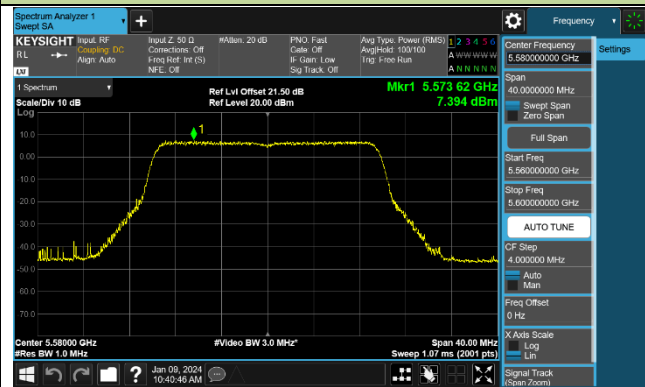

### 802.11ax-HE20 Power Spectral Density - Ant 0

Channel 36 (5180MHz)

Channel 44 (5220MHz)

Channel 48 (5240MHz)

Channel 52 (5260MHz)

Channel 60 (5300MHz)

Channel 64 (5320MHz)

Channel 100 (5500MHz)

Channel 116 (5580MHz)