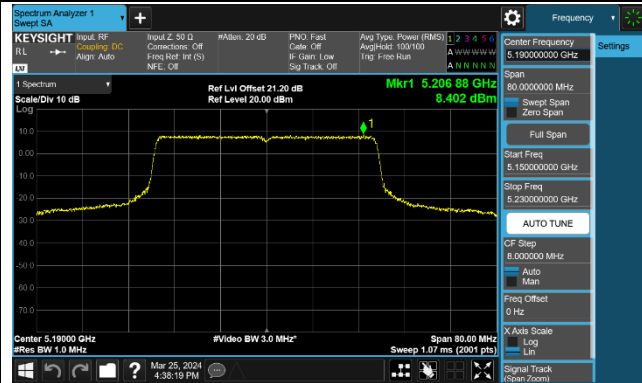

802.11ax-HE40 Power Spectral Density - Ant 0

Channel 38 (5190MHz)