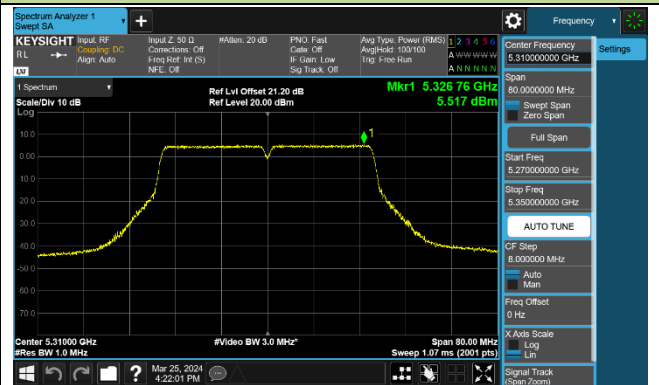

## 802.11ac-VHT40 Power Spectral Density - Ant 0

Channel 38 (5190MHz)

Channel 46 (5230MHz)

Channel 54 (5270MHz)

Channel 62 (5310MHz)

Channel 102 (5510MHz)

Channel 110 (5550MHz)

Channel 134 (5670MHz)

Channel 142 (5710MHz)