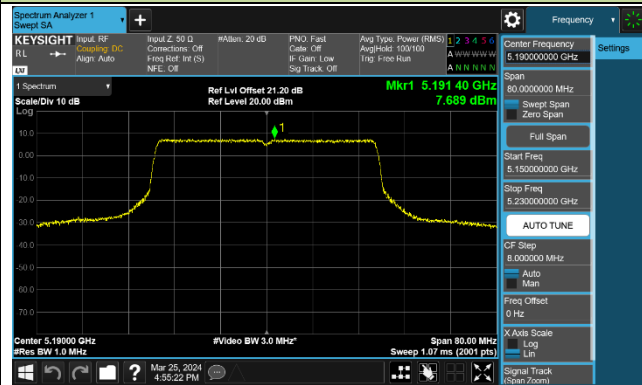

802.11be-EHT40 Power Spectral Density - Ant 0

Channel 38 (5190MHz)