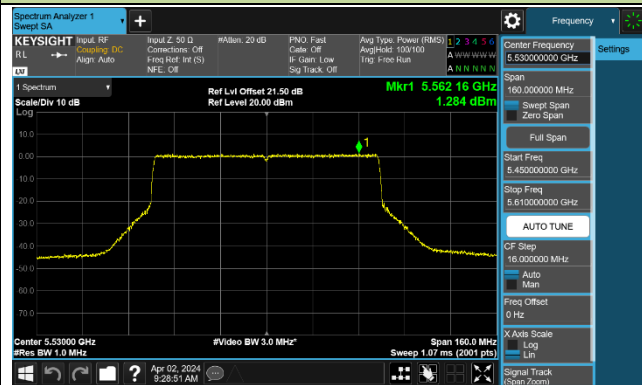

Channel 142 (5710MHz)

802.11ax-HE80 Power Spectral Density - Ant 0

Channel 42 (5210MHz)

Channel 58 (5290MHz)

Channel 106 (5530MHz)

Channel 122 (5610MHz)

Channel 138 (5690MHz)

Channel 155 (5775MHz)

802.11ax-HE160 Power Spectral Density - Ant 0

Channel 50 (5250MHz)

Channel 114 (5570MHz)