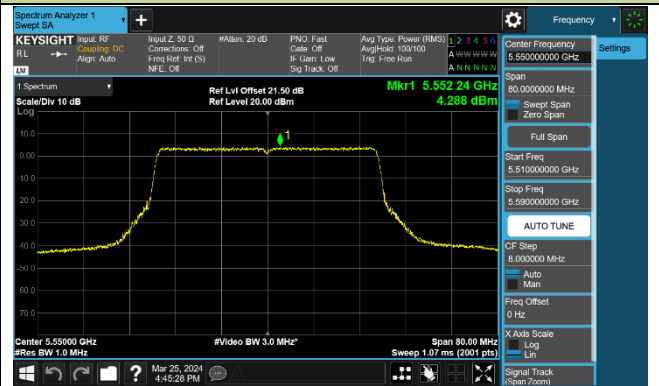

Channel 116 (5580MHz)

### 802.11ax-HE40 Power Spectral Density - Ant 0

Channel 38 (5190MHz)

Channel 46 (5230MHz)

Channel 54 (5270MHz)

Channel 62 (5310MHz)

Channel 102 (5510MHz)

Channel 110 (5550MHz)

Channel 134 (5670MHz)

Channel 142 (5710MHz)

802.11ax-HE80 Power Spectral Density - Ant 0

Channel 42 (5210MHz)

Channel 58 (5290MHz)

Channel 106 (5530MHz)

Channel 122 (5610MHz)

Channel 138 (5690MHz)

Channel 155 (5775MHz)