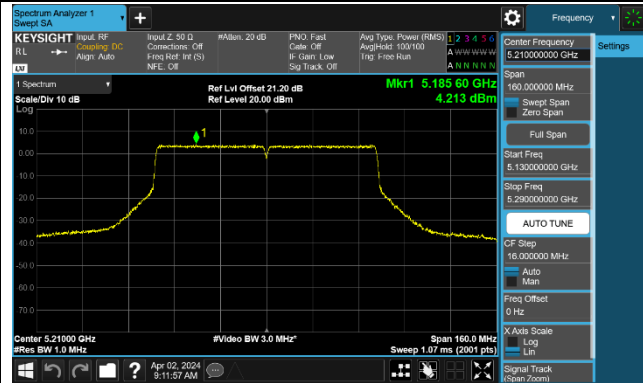

802.11ac-VHT80 Power Spectral Density - Ant 0

Channel 42 (5210MHz)