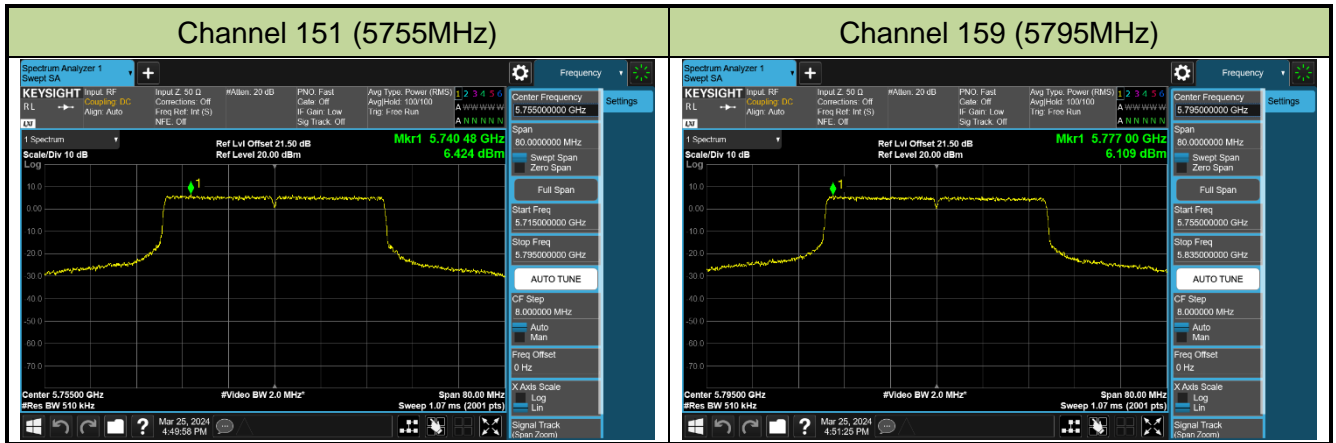

Channel 116 (5580MHz)

### 802.11ax-HE40 Power Spectral Density - Ant 0

Channel 38 (5190MHz)

Channel 46 (5230MHz)

Channel 54 (5270MHz)

Channel 62 (5310MHz)

Channel 102 (5510MHz)

Channel 110 (5550MHz)

Channel 134 (5670MHz)

Channel 142 (5710MHz)

802.11ax-HE80 Power Spectral Density - Ant 0

Channel 42 (5210MHz)

Channel 58 (5290MHz)

Channel 106 (5530MHz)

Channel 122 (5610MHz)

Channel 138 (5690MHz)

Channel 155 (5775MHz)