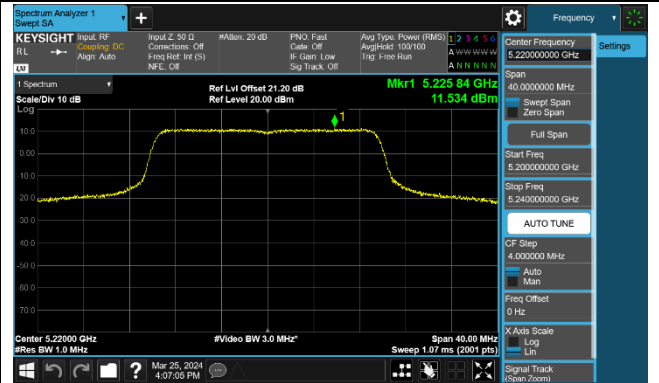

Channel 142 (5710MHz)

802.11ax-HE80 Power Spectral Density - Ant 0

Channel 42 (5210MHz)

Channel 58 (5290MHz)

Channel 106 (5530MHz)

Channel 122 (5610MHz)

Channel 138 (5690MHz)

Channel 155 (5775MHz)

802.11ax-HE160 Power Spectral Density - Ant 0

Channel 50 (5250MHz)

Channel 114 (5570MHz)

## 802.11be-EHT20 Power Spectral Density - Ant 0

Channel 36 (5180MHz)

Channel 44 (5220MHz)

Channel 48 (5240MHz)

Channel 52 (5260MHz)

Channel 60 (5300MHz)

Channel 64 (5320MHz)

Channel 100 (5500MHz)