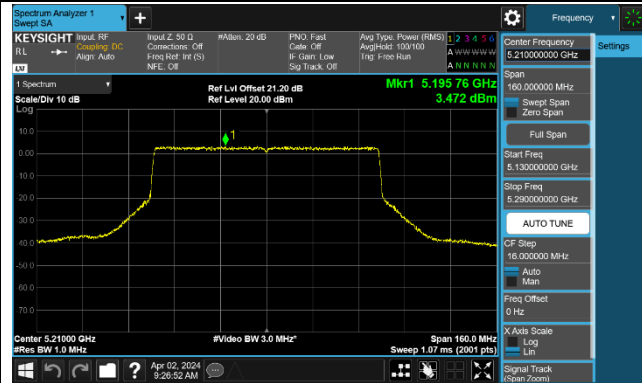

Channel 142 (5710MHz)

802.11ax-HE80 Power Spectral Density - Ant 0

Channel 42 (5210MHz)

Channel 58 (5290MHz)

Channel 106 (5530MHz)

Channel 122 (5610MHz)

Channel 138 (5690MHz)

Channel 155 (5775MHz)

802.11ax-HE160 Power Spectral Density - Ant 0

Channel 50 (5250MHz)

Channel 114 (5570MHz)