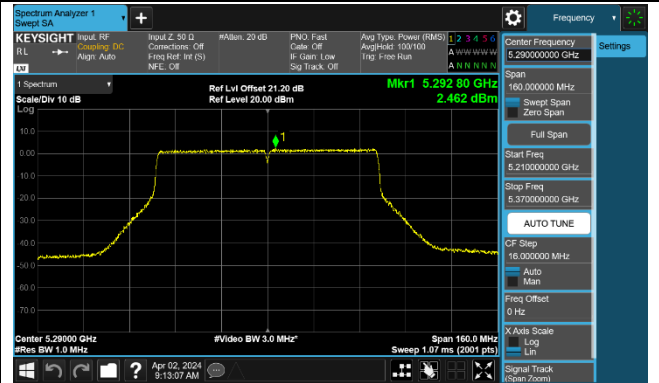

Channel 142 (5710MHz)

### 802.11ac-VHT80 Power Spectral Density - Ant 0

Channel 42 (5210MHz)

Channel 58 (5290MHz)

Channel 106 (5530MHz)

Channel 122 (5610MHz)

Channel 138 (5690MHz)

Channel 155 (5775MHz)

### 802.11ac-VHT160 Power Spectral Density - Ant 0

Channel 50 (5250MHz)

Channel 114 (5570MHz)