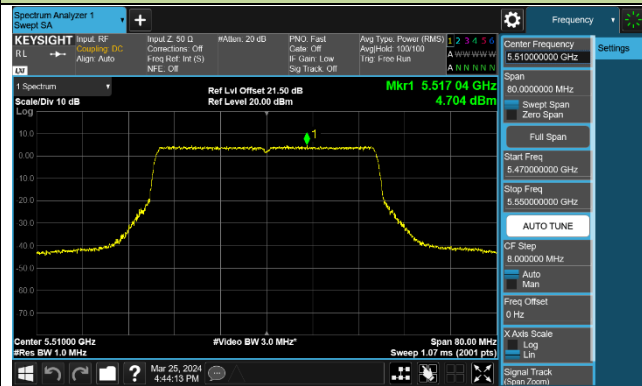

### 802.11ax-HE40 Power Spectral Density - Ant 0

Channel 38 (5190MHz)

Channel 46 (5230MHz)

Channel 54 (5270MHz)

Channel 62 (5310MHz)

Channel 102 (5510MHz)

Channel 110 (5550MHz)

Channel 134 (5670MHz)

Channel 142 (5710MHz)

802.11ax-HE80 Power Spectral Density - Ant 0

Channel 42 (5210MHz)

Channel 58 (5290MHz)

Channel 106 (5530MHz)

Channel 122 (5610MHz)

Channel 138 (5690MHz)

Channel 155 (5775MHz)