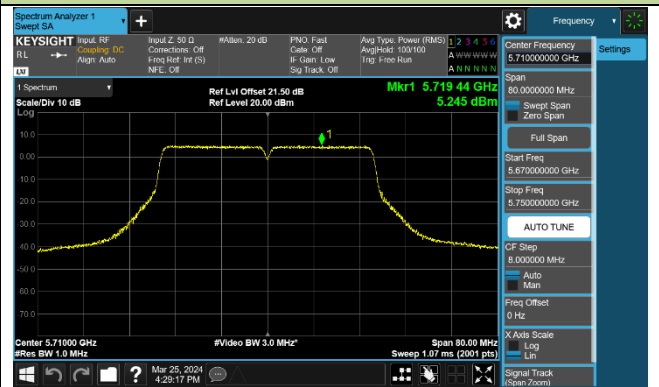

## 802.11ac-VHT40 Power Spectral Density - Ant 0

Channel 38 (5190MHz)

Channel 46 (5230MHz)

Channel 54 (5270MHz)

Channel 62 (5310MHz)

Channel 102 (5510MHz)

Channel 110 (5550MHz)

Channel 134 (5670MHz)

Channel 142 (5710MHz)