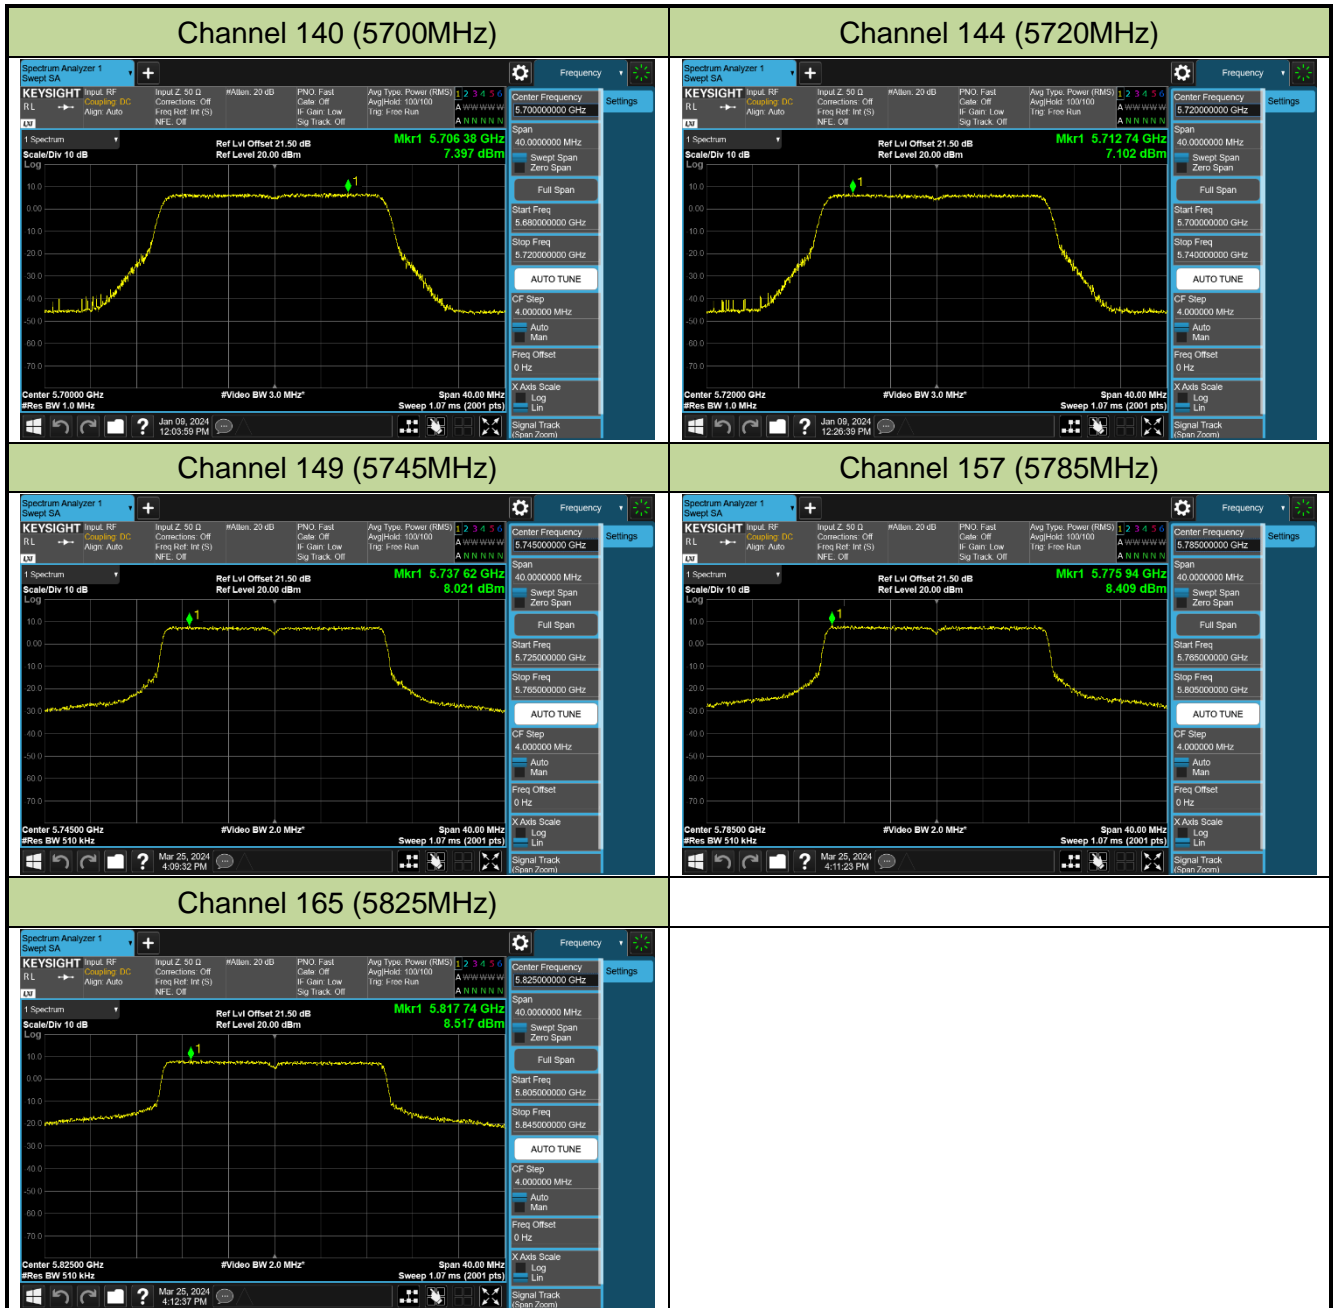

802.11ax-HE160 Power Spectral Density - Ant 0

Channel 50 (5250MHz)

Channel 114 (5570MHz)

## 802.11be-EHT20 Power Spectral Density - Ant 0

Channel 36 (5180MHz)

Channel 44 (5220MHz)

Channel 48 (5240MHz)

Channel 52 (5260MHz)

Channel 60 (5300MHz)

Channel 64 (5320MHz)

Channel 100 (5500MHz)

Channel 116 (5580MHz)