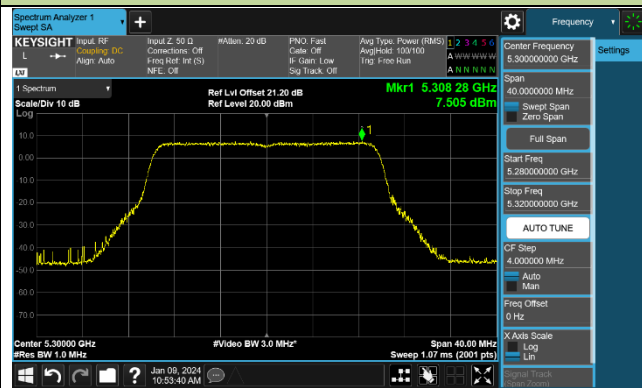

802.11ax-HE160 Power Spectral Density - Ant 0

Channel 50 (5250MHz)

Channel 114 (5570MHz)

## 802.11be-EHT20 Power Spectral Density - Ant 0

Channel 36 (5180MHz)

Channel 44 (5220MHz)

Channel 48 (5240MHz)

Channel 52 (5260MHz)

Channel 60 (5300MHz)

Channel 64 (5320MHz)

Channel 100 (5500MHz)

Channel 116 (5580MHz)