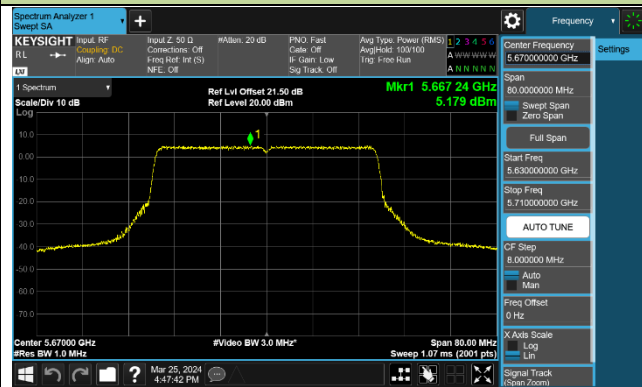

### 802.11ax-HE40 Power Spectral Density - Ant 0

Channel 38 (5190MHz)

Channel 46 (5230MHz)

Channel 54 (5270MHz)

Channel 62 (5310MHz)

Channel 102 (5510MHz)

Channel 110 (5550MHz)

Channel 134 (5670MHz)

Channel 142 (5710MHz)

802.11ax-HE80 Power Spectral Density - Ant 0

Channel 42 (5210MHz)

Channel 58 (5290MHz)

Channel 106 (5530MHz)

Channel 122 (5610MHz)

Channel 138 (5690MHz)

Channel 155 (5775MHz)