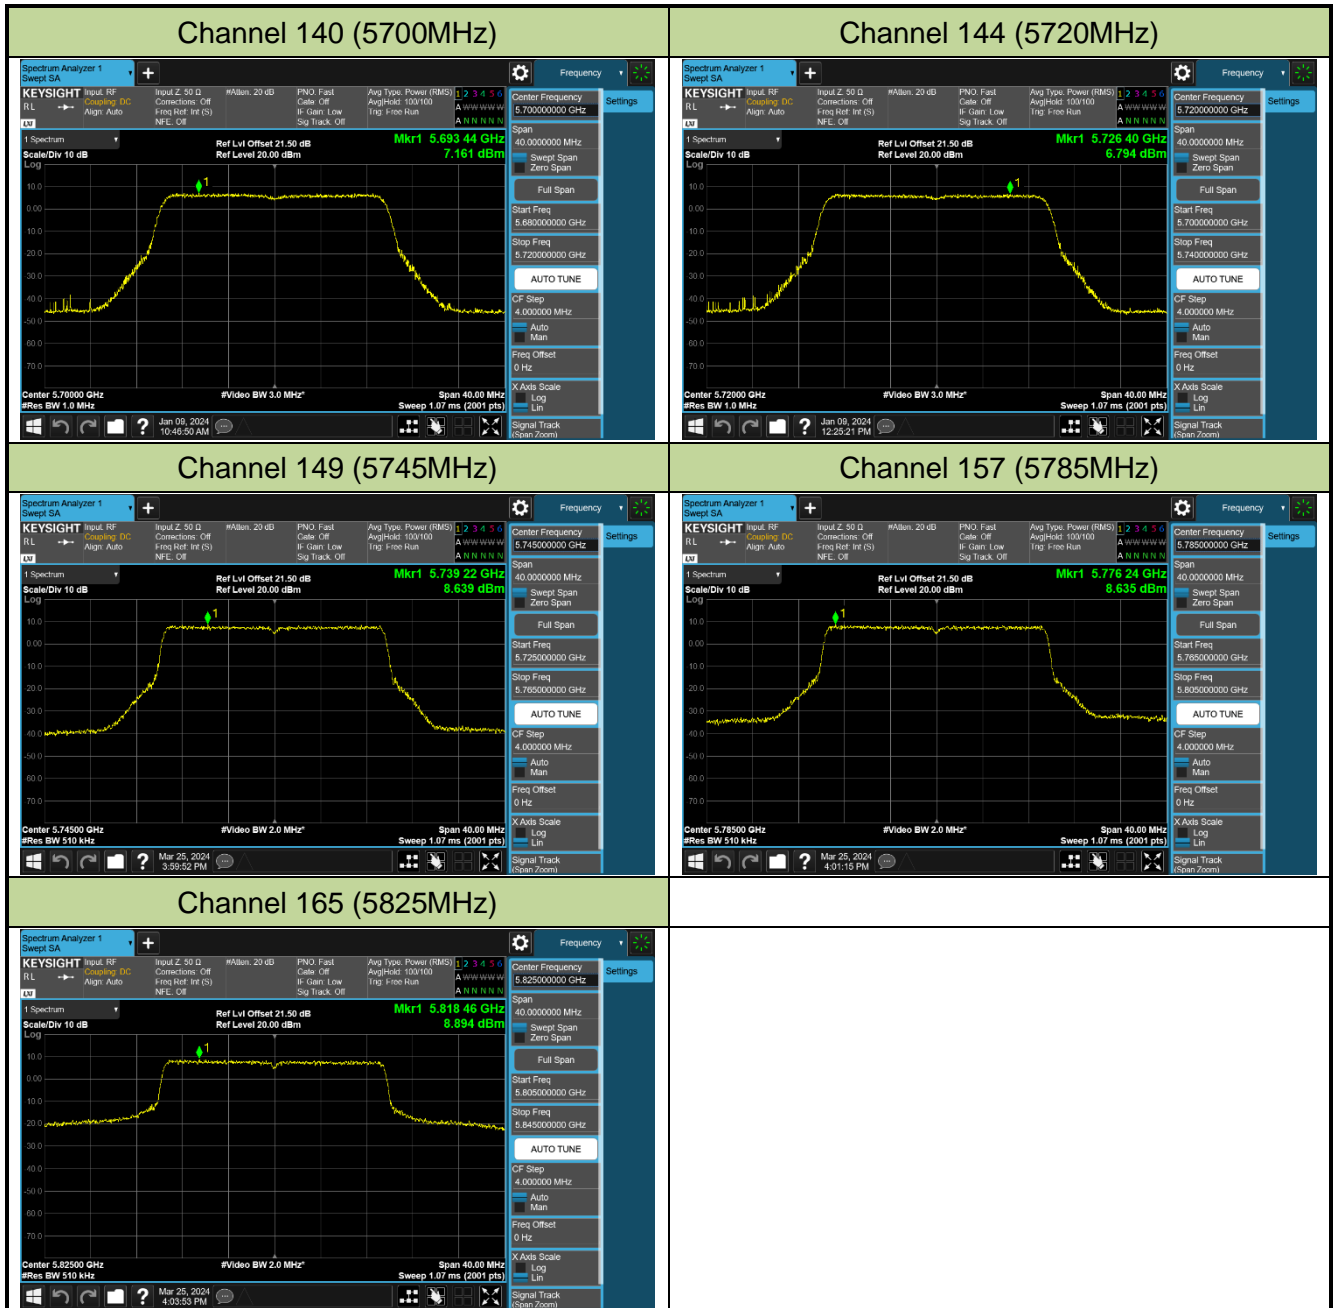

### 802.11ac-VHT160 Power Spectral Density - Ant 0

Channel 50 (5250MHz)

Channel 114 (5570MHz)

### 802.11ax-HE20 Power Spectral Density - Ant 0

Channel 36 (5180MHz)

Channel 44 (5220MHz)

Channel 48 (5240MHz)

Channel 52 (5260MHz)

Channel 60 (5300MHz)

Channel 64 (5320MHz)

Channel 100 (5500MHz)

Channel 116 (5580MHz)