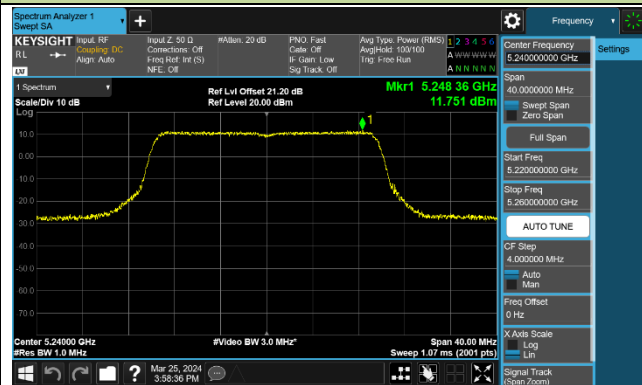

### 802.11ac-VHT160 Power Spectral Density - Ant 0

Channel 50 (5250MHz)

Channel 114 (5570MHz)

### 802.11ax-HE20 Power Spectral Density - Ant 0

Channel 36 (5180MHz)

Channel 44 (5220MHz)

Channel 48 (5240MHz)

Channel 52 (5260MHz)

Channel 60 (5300MHz)

Channel 64 (5320MHz)

Channel 100 (5500MHz)

Channel 116 (5580MHz)