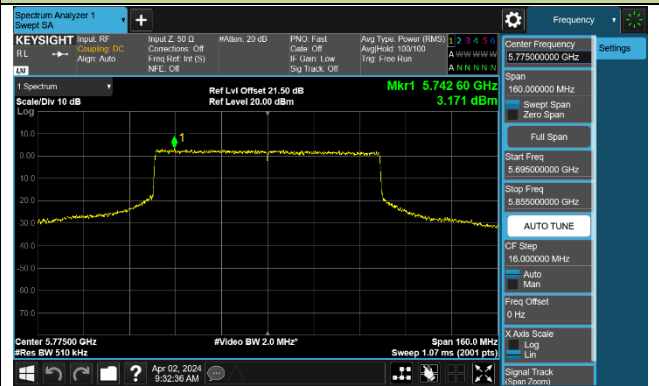

Channel 142 (5710MHz)

802.11ax-HE80 Power Spectral Density - Ant 0

Channel 42 (5210MHz)

Channel 58 (5290MHz)

Channel 106 (5530MHz)

Channel 122 (5610MHz)

Channel 138 (5690MHz)

Channel 155 (5775MHz)

802.11ax-HE160 Power Spectral Density - Ant 0

Channel 50 (5250MHz)

Channel 114 (5570MHz)