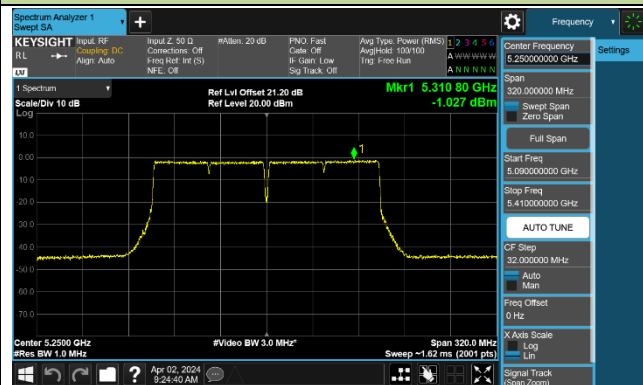

### 802.11ac-VHT80 Power Spectral Density - Ant 0

Channel 42 (5210MHz)

Channel 58 (5290MHz)

Channel 106 (5530MHz)

Channel 122 (5610MHz)

Channel 138 (5690MHz)

Channel 155 (5775MHz)

### 802.11ac-VHT160 Power Spectral Density - Ant 0

Channel 50 (5250MHz)

Channel 114 (5570MHz)