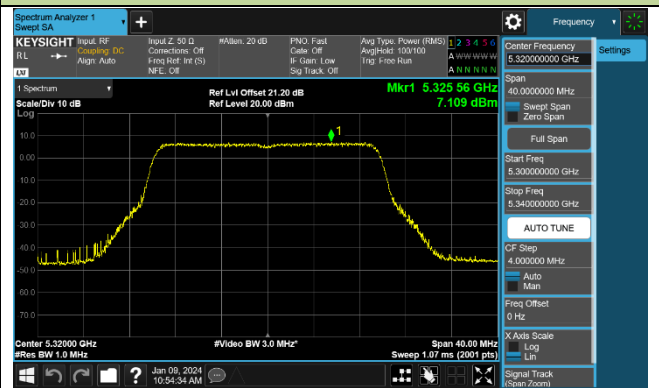

802.11ax-HE160 Power Spectral Density - Ant 0

Channel 50 (5250MHz)

Channel 114 (5570MHz)

## 802.11be-EHT20 Power Spectral Density - Ant 0

Channel 36 (5180MHz)

Channel 44 (5220MHz)

Channel 48 (5240MHz)

Channel 52 (5260MHz)

Channel 60 (5300MHz)

Channel 64 (5320MHz)

Channel 100 (5500MHz)

Channel 116 (5580MHz)