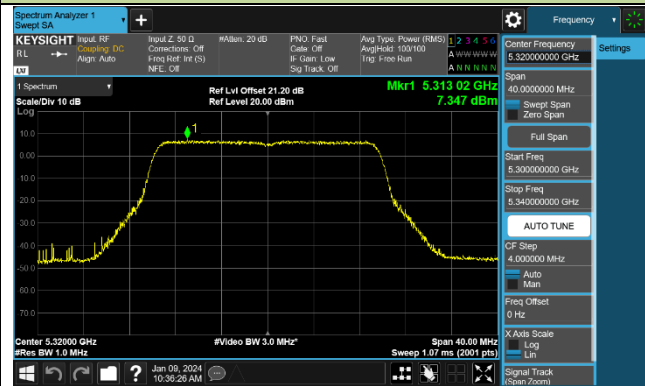

### 802.11ax-HE20 Power Spectral Density - Ant 0

Channel 36 (5180MHz)

Channel 44 (5220MHz)

Channel 48 (5240MHz)

Channel 52 (5260MHz)

Channel 60 (5300MHz)

Channel 64 (5320MHz)

Channel 100 (5500MHz)

Channel 116 (5580MHz)