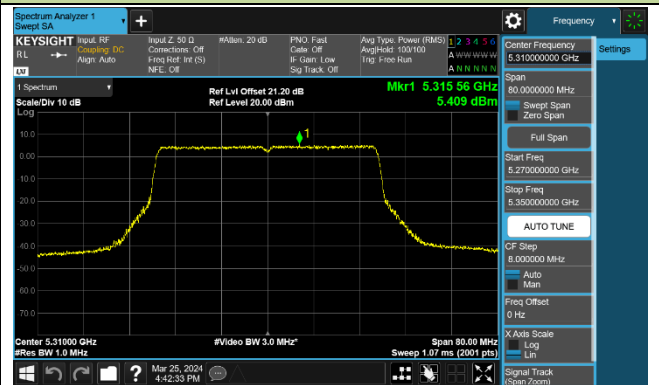

### 802.11ax-HE40 Power Spectral Density - Ant 0

Channel 38 (5190MHz)

Channel 46 (5230MHz)

Channel 54 (5270MHz)

Channel 62 (5310MHz)

Channel 102 (5510MHz)

Channel 110 (5550MHz)

Channel 134 (5670MHz)

Channel 142 (5710MHz)

802.11ax-HE80 Power Spectral Density - Ant 0

Channel 42 (5210MHz)

Channel 58 (5290MHz)

Channel 106 (5530MHz)

Channel 122 (5610MHz)

Channel 138 (5690MHz)

Channel 155 (5775MHz)