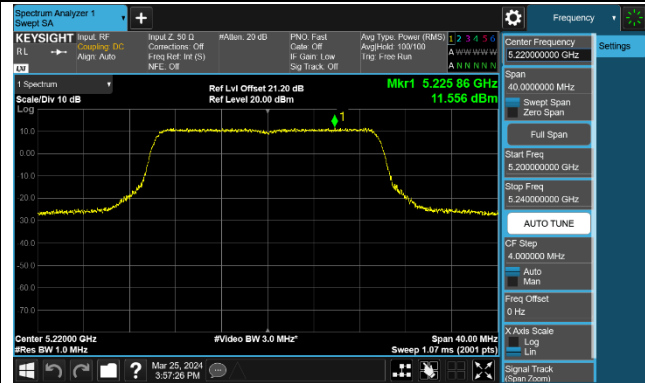

### 802.11ac-VHT80 Power Spectral Density - Ant 0

Channel 42 (5210MHz)

Channel 58 (5290MHz)

Channel 106 (5530MHz)

Channel 122 (5610MHz)

Channel 138 (5690MHz)

Channel 155 (5775MHz)

### 802.11ac-VHT160 Power Spectral Density - Ant 0

Channel 50 (5250MHz)

Channel 114 (5570MHz)

### 802.11ax-HE20 Power Spectral Density - Ant 0

Channel 36 (5180MHz)

Channel 44 (5220MHz)

Channel 48 (5240MHz)

Channel 52 (5260MHz)

Channel 60 (5300MHz)

Channel 64 (5320MHz)

Channel 100 (5500MHz)