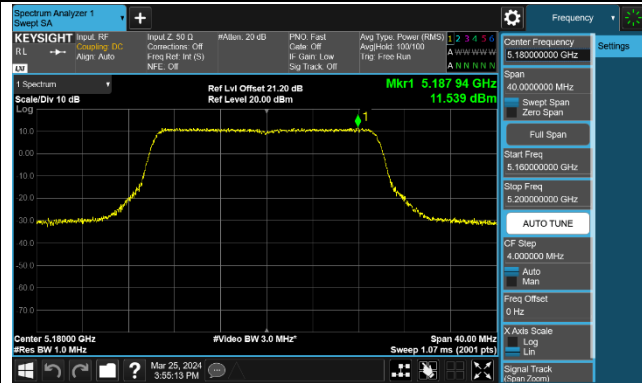

### 802.11ac-VHT160 Power Spectral Density - Ant 0

Channel 50 (5250MHz)

Channel 114 (5570MHz)

### 802.11ax-HE20 Power Spectral Density - Ant 0

Channel 36 (5180MHz)

Channel 44 (5220MHz)

Channel 48 (5240MHz)

Channel 52 (5260MHz)

Channel 60 (5300MHz)

Channel 64 (5320MHz)

Channel 100 (5500MHz)