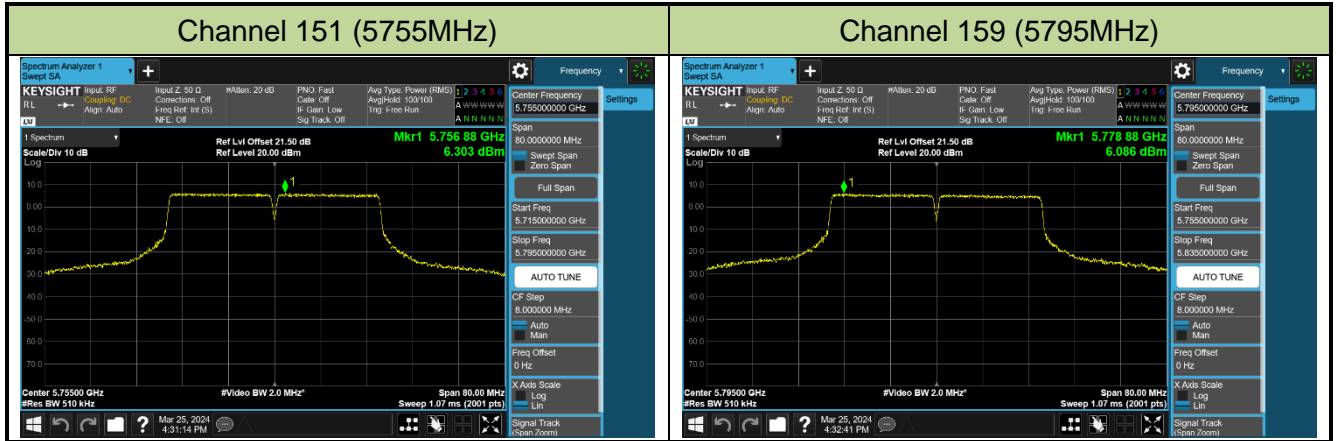

## 802.11ac-VHT40 Power Spectral Density - Ant 0

Channel 38 (5190MHz)

Channel 46 (5230MHz)

Channel 54 (5270MHz)

Channel 62 (5310MHz)

Channel 102 (5510MHz)

Channel 110 (5550MHz)

Channel 134 (5670MHz)

Channel 142 (5710MHz)