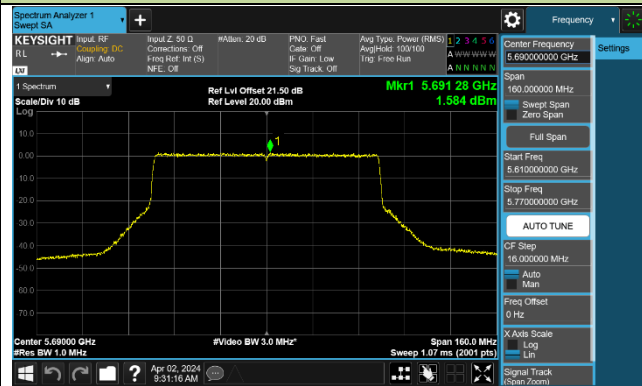

Channel 142 (5710MHz)

802.11ax-HE80 Power Spectral Density - Ant 0

Channel 42 (5210MHz)

Channel 58 (5290MHz)

Channel 106 (5530MHz)

Channel 122 (5610MHz)

Channel 138 (5690MHz)

Channel 155 (5775MHz)

802.11ax-HE160 Power Spectral Density - Ant 0

Channel 50 (5250MHz)

Channel 114 (5570MHz)