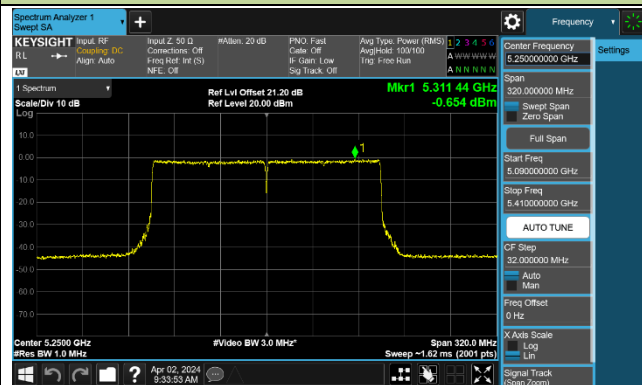

Channel 142 (5710MHz)

802.11ax-HE80 Power Spectral Density - Ant 0

Channel 42 (5210MHz)

Channel 58 (5290MHz)

Channel 106 (5530MHz)

Channel 122 (5610MHz)

Channel 138 (5690MHz)

Channel 155 (5775MHz)

802.11ax-HE160 Power Spectral Density - Ant 0

Channel 50 (5250MHz)

Channel 114 (5570MHz)