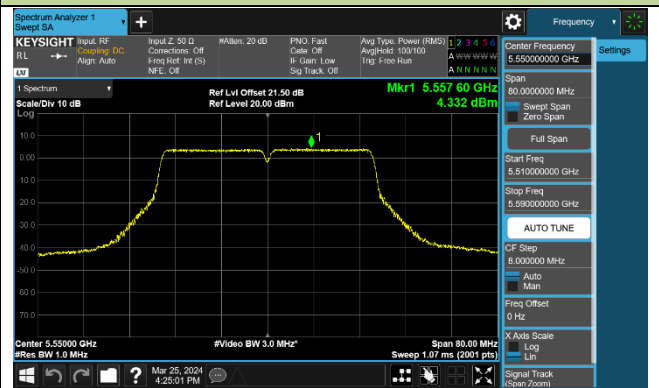

## 802.11ac-VHT40 Power Spectral Density - Ant 0

Channel 38 (5190MHz)

Channel 46 (5230MHz)

Channel 54 (5270MHz)

Channel 62 (5310MHz)

Channel 102 (5510MHz)

Channel 110 (5550MHz)

Channel 134 (5670MHz)

Channel 142 (5710MHz)

### 802.11ac-VHT80 Power Spectral Density - Ant 0

Channel 42 (5210MHz)

Channel 58 (5290MHz)

Channel 106 (5530MHz)

Channel 122 (5610MHz)

Channel 138 (5690MHz)

Channel 155 (5775MHz)