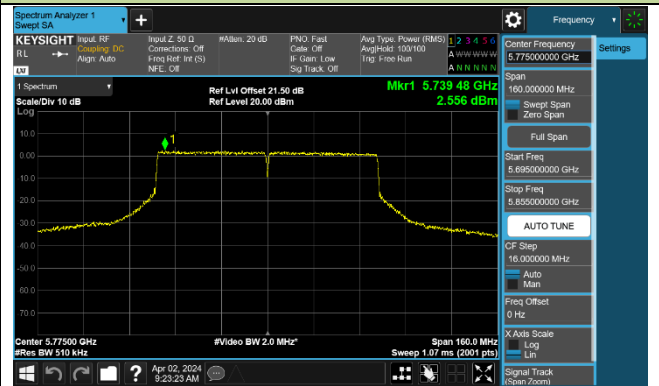

Channel 142 (5710MHz)

### 802.11ac-VHT80 Power Spectral Density - Ant 0

Channel 42 (5210MHz)

Channel 58 (5290MHz)

Channel 106 (5530MHz)

Channel 122 (5610MHz)

Channel 138 (5690MHz)

Channel 155 (5775MHz)

### 802.11ac-VHT160 Power Spectral Density - Ant 0

Channel 50 (5250MHz)

Channel 114 (5570MHz)