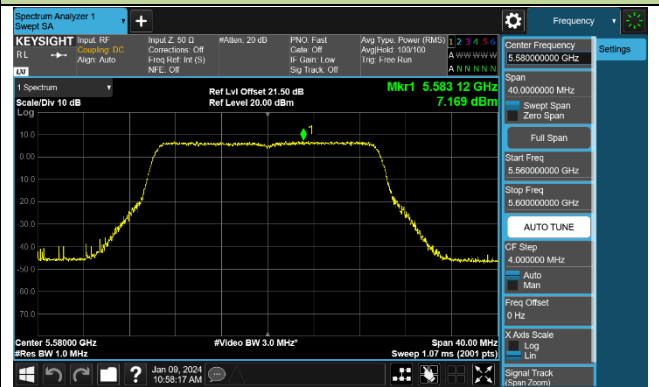

802.11ax-HE160 Power Spectral Density - Ant 0

Channel 50 (5250MHz)

Channel 114 (5570MHz)

## 802.11be-EHT20 Power Spectral Density - Ant 0

Channel 36 (5180MHz)

Channel 44 (5220MHz)

Channel 48 (5240MHz)

Channel 52 (5260MHz)

Channel 60 (5300MHz)

Channel 64 (5320MHz)

Channel 100 (5500MHz)

Channel 116 (5580MHz)