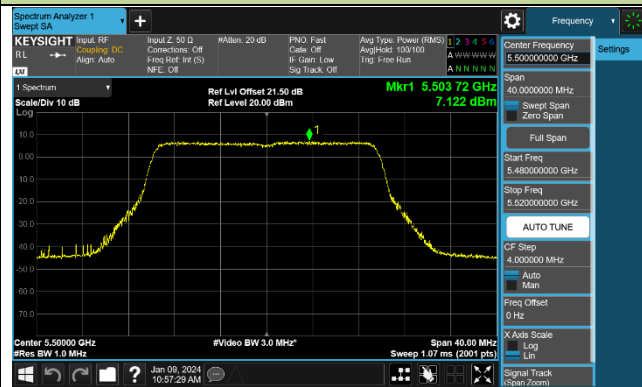

802.11ax-HE160 Power Spectral Density - Ant 0

Channel 50 (5250MHz)

Channel 114 (5570MHz)

## 802.11be-EHT20 Power Spectral Density - Ant 0

Channel 36 (5180MHz)

Channel 44 (5220MHz)

Channel 48 (5240MHz)

Channel 52 (5260MHz)

Channel 60 (5300MHz)

Channel 64 (5320MHz)

Channel 100 (5500MHz)

Channel 116 (5580MHz)