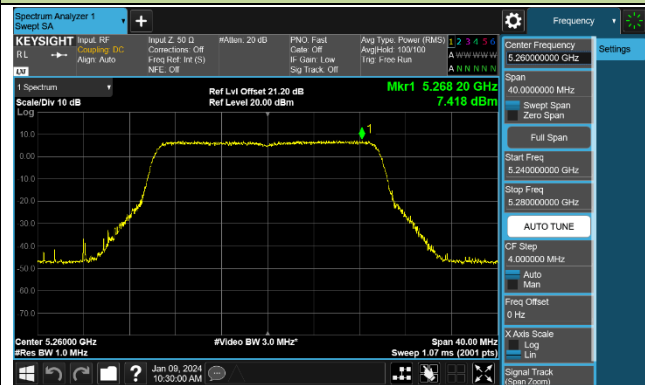

### 802.11ax-HE20 Power Spectral Density - Ant 0

Channel 36 (5180MHz)

Channel 44 (5220MHz)

Channel 48 (5240MHz)

Channel 52 (5260MHz)

Channel 60 (5300MHz)

Channel 64 (5320MHz)

Channel 100 (5500MHz)

Channel 116 (5580MHz)