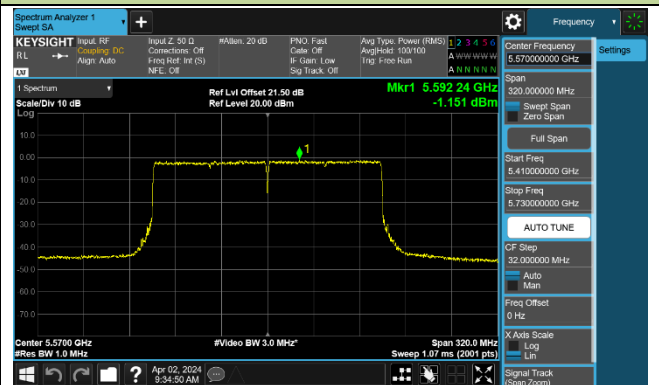

Channel 142 (5710MHz)

802.11ax-HE80 Power Spectral Density - Ant 0

Channel 42 (5210MHz)

Channel 58 (5290MHz)

Channel 106 (5530MHz)

Channel 122 (5610MHz)

Channel 138 (5690MHz)

Channel 155 (5775MHz)

802.11ax-HE160 Power Spectral Density - Ant 0

Channel 50 (5250MHz)

Channel 114 (5570MHz)