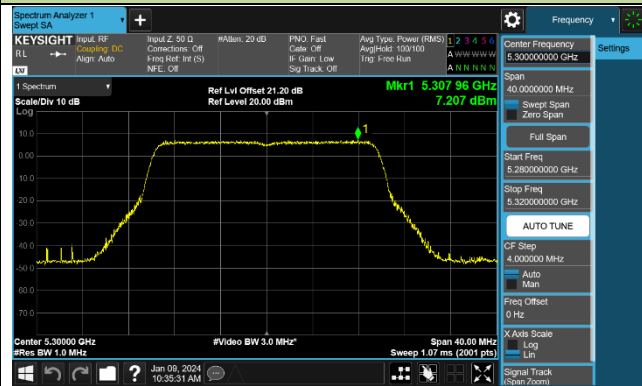

### 802.11ax-HE20 Power Spectral Density - Ant 0

Channel 36 (5180MHz)

Channel 44 (5220MHz)

Channel 48 (5240MHz)

Channel 52 (5260MHz)

Channel 60 (5300MHz)

Channel 64 (5320MHz)

Channel 100 (5500MHz)

Channel 116 (5580MHz)