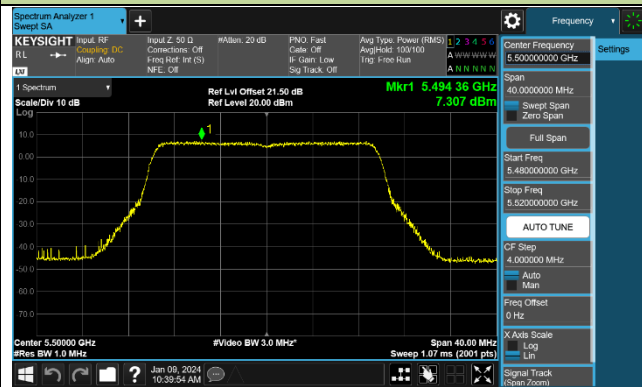

### 802.11ac-VHT160 Power Spectral Density - Ant 0

Channel 50 (5250MHz)

Channel 114 (5570MHz)

### 802.11ax-HE20 Power Spectral Density - Ant 0

Channel 36 (5180MHz)

Channel 44 (5220MHz)

Channel 48 (5240MHz)

Channel 52 (5260MHz)

Channel 60 (5300MHz)

Channel 64 (5320MHz)

Channel 100 (5500MHz)

Channel 116 (5580MHz)