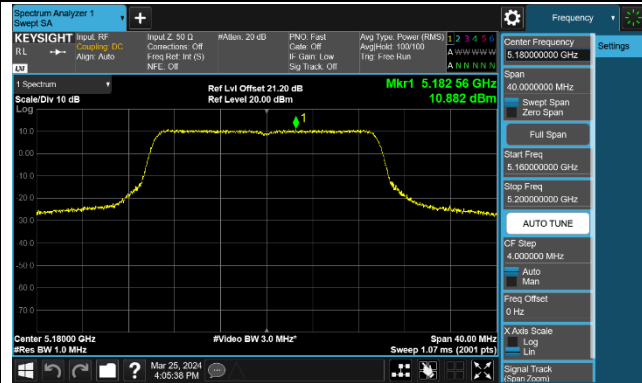

802.11ax-HE160 Power Spectral Density - Ant 0

Channel 50 (5250MHz)

Channel 114 (5570MHz)

## 802.11be-EHT20 Power Spectral Density - Ant 0

Channel 36 (5180MHz)

Channel 44 (5220MHz)

Channel 48 (5240MHz)

Channel 52 (5260MHz)

Channel 60 (5300MHz)

Channel 64 (5320MHz)

Channel 100 (5500MHz)