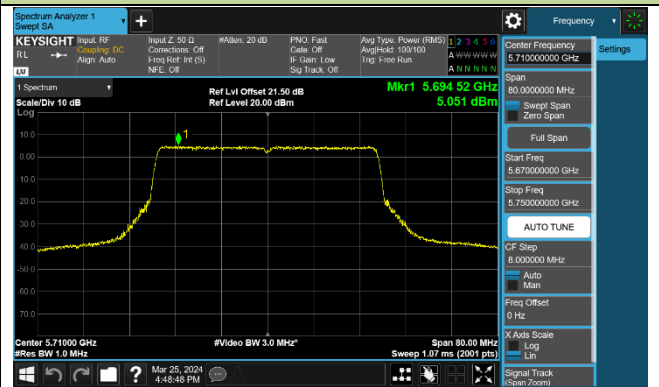

### 802.11ax-HE40 Power Spectral Density - Ant 0

Channel 38 (5190MHz)

Channel 46 (5230MHz)

Channel 54 (5270MHz)

Channel 62 (5310MHz)

Channel 102 (5510MHz)

Channel 110 (5550MHz)

Channel 134 (5670MHz)

Channel 142 (5710MHz)

802.11ax-HE80 Power Spectral Density - Ant 0

Channel 42 (5210MHz)

Channel 58 (5290MHz)

Channel 106 (5530MHz)

Channel 122 (5610MHz)

Channel 138 (5690MHz)

Channel 155 (5775MHz)