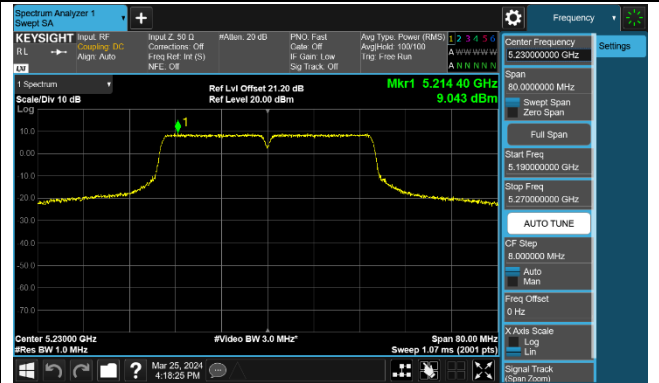

## 802.11ac-VHT40 Power Spectral Density - Ant 0

Channel 38 (5190MHz)

Channel 46 (5230MHz)

Channel 54 (5270MHz)

Channel 62 (5310MHz)

Channel 102 (5510MHz)

Channel 110 (5550MHz)

Channel 134 (5670MHz)

Channel 142 (5710MHz)