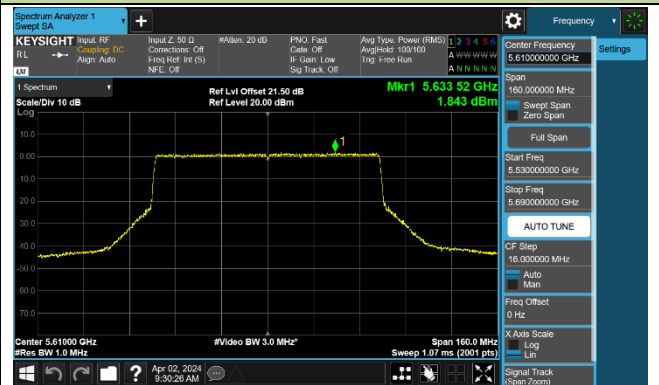

Channel 142 (5710MHz)

802.11ax-HE80 Power Spectral Density - Ant 0

Channel 42 (5210MHz)

Channel 58 (5290MHz)

Channel 106 (5530MHz)

Channel 122 (5610MHz)

Channel 138 (5690MHz)

Channel 155 (5775MHz)

802.11ax-HE160 Power Spectral Density - Ant 0

Channel 50 (5250MHz)

Channel 114 (5570MHz)