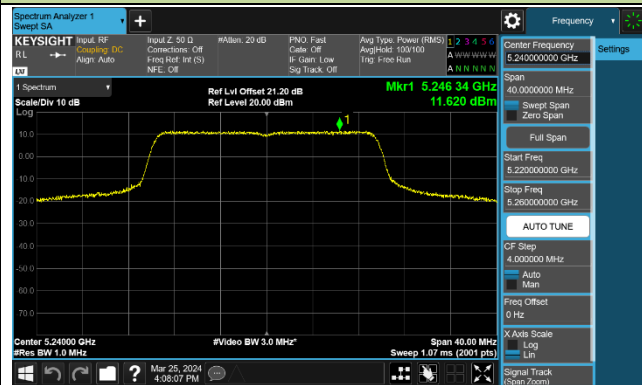

802.11ax-HE160 Power Spectral Density - Ant 0

Channel 50 (5250MHz)

Channel 114 (5570MHz)

## 802.11be-EHT20 Power Spectral Density - Ant 0

Channel 36 (5180MHz)

Channel 44 (5220MHz)

Channel 48 (5240MHz)

Channel 52 (5260MHz)

Channel 60 (5300MHz)

Channel 64 (5320MHz)

Channel 100 (5500MHz)

Channel 116 (5580MHz)