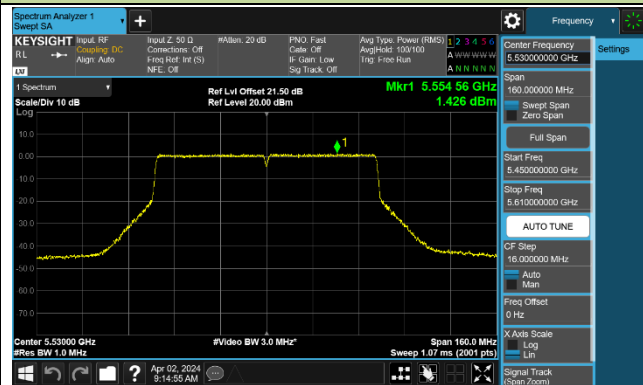

Channel 142 (5710MHz)

### 802.11ac-VHT80 Power Spectral Density - Ant 0

Channel 42 (5210MHz)

Channel 58 (5290MHz)

Channel 106 (5530MHz)

Channel 122 (5610MHz)

Channel 138 (5690MHz)

Channel 155 (5775MHz)

### 802.11ac-VHT160 Power Spectral Density - Ant 0

Channel 50 (5250MHz)

Channel 114 (5570MHz)