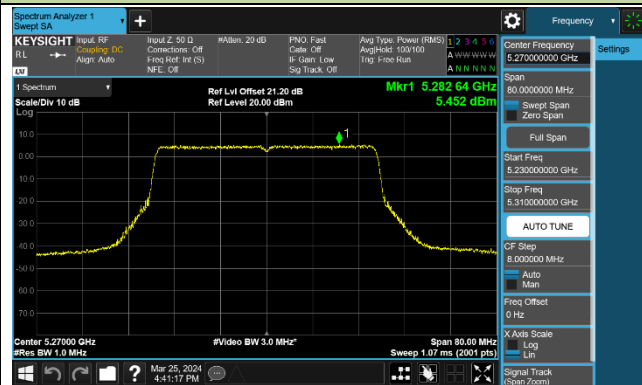

Channel 116 (5580MHz)

### 802.11ax-HE40 Power Spectral Density - Ant 0

Channel 38 (5190MHz)

Channel 46 (5230MHz)

Channel 54 (5270MHz)

Channel 62 (5310MHz)

Channel 102 (5510MHz)

Channel 110 (5550MHz)

Channel 134 (5670MHz)

Channel 142 (5710MHz)

802.11ax-HE80 Power Spectral Density - Ant 0

Channel 42 (5210MHz)

Channel 58 (5290MHz)

Channel 106 (5530MHz)

Channel 122 (5610MHz)

Channel 138 (5690MHz)

Channel 155 (5775MHz)