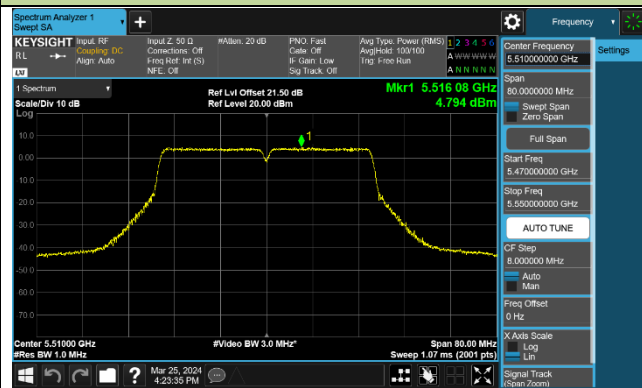

## 802.11ac-VHT40 Power Spectral Density - Ant 0

Channel 38 (5190MHz)

Channel 46 (5230MHz)

Channel 54 (5270MHz)

Channel 62 (5310MHz)

Channel 102 (5510MHz)

Channel 110 (5550MHz)

Channel 134 (5670MHz)

Channel 142 (5710MHz)