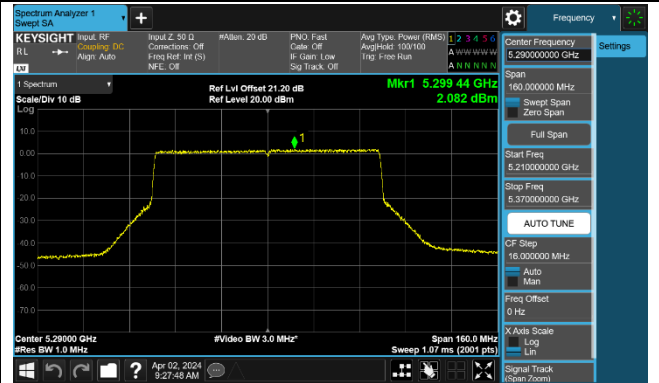

Channel 142 (5710MHz)

802.11ax-HE80 Power Spectral Density - Ant 0

Channel 42 (5210MHz)

Channel 58 (5290MHz)

Channel 106 (5530MHz)

Channel 122 (5610MHz)

Channel 138 (5690MHz)

Channel 155 (5775MHz)

802.11ax-HE160 Power Spectral Density - Ant 0

Channel 50 (5250MHz)

Channel 114 (5570MHz)