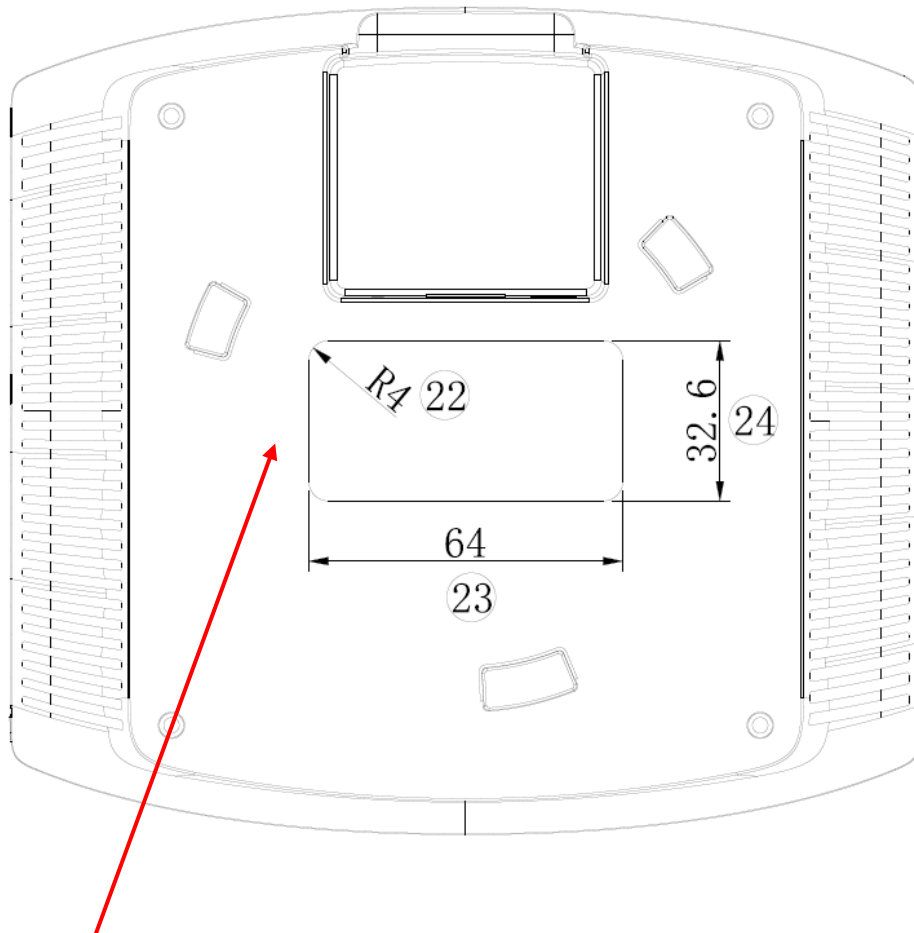

300Mbps Wireless N
Ceiling Mount Access Point

Model: Festa F41
Power: 9V $\equiv$ 0.6A
PoE: 36-57V $\equiv$ 0.1A 802.3af

FC FCC ID: 2BCGWF41

RoHS

TP BY

EAC

TP-LINK CORPORATION PTE. LTD,
7 Temasek Boulevard #29-03 Suntec Tower One,
Singapore 038987

CE

UK
CA

R-NZ

MADE IN CHINA

Label