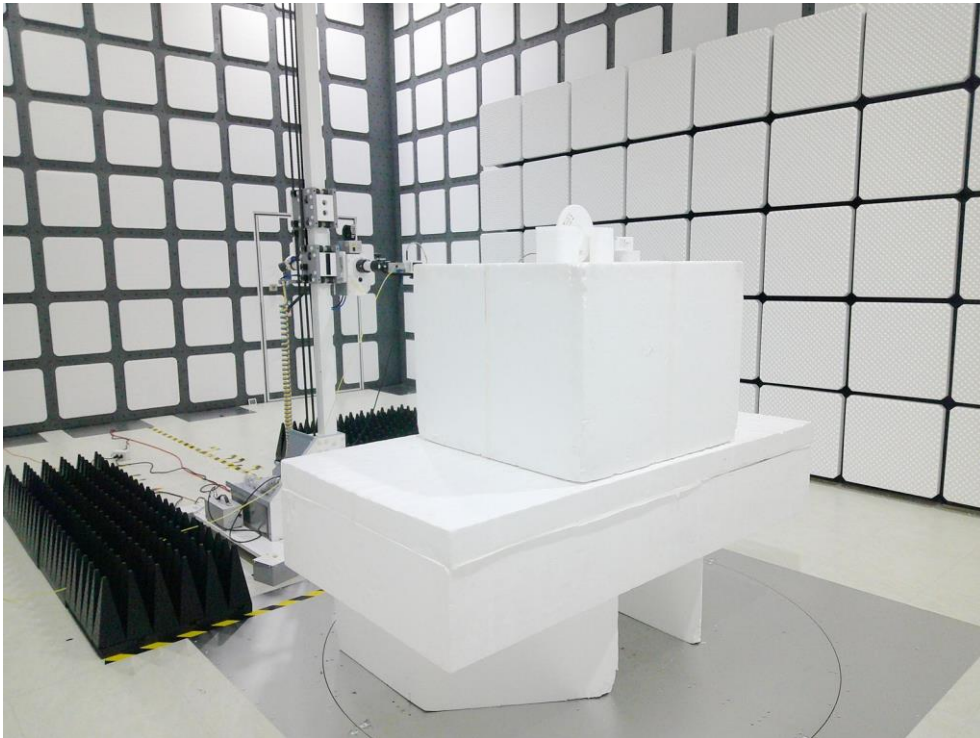

RF Test Photograph

Description: Front View of Conducted Emission Test Setup

Description: Back View of Conducted Emission Test Setup

Description: Radiated Emission Test Setup for below 1GHz

Description: Radiated Emission Test Setup for above 1GHz

Description: Radiated Emission Test Setup for 18GHz~40GHz

Description: Radiated Emission Test Setup for 9kHz~30MHz

Description: Conducted Emission Test Setup - BLE

Description: Conducted Emission Test Setup – Wi-Fi