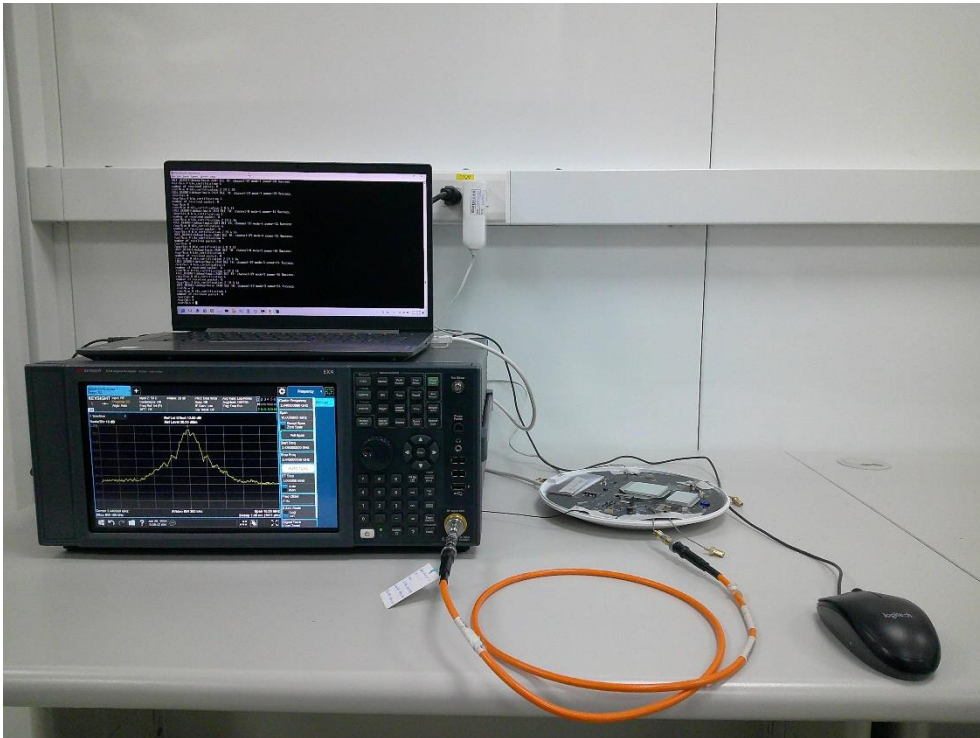

RF Test Photograph

Description: Front View of Conducted Emission Test Setup

Description: Back View of Conducted Emission Test Setup

Description: Radiated Emission Test Setup for below 1GHz

Description: Radiated Emission Test Setup for above 1GHz

Description: Radiated Emission Test Setup for 18GHz~40GHz

Description: Radiated Emission Test Setup for 9kHz~30MHz

Description: Conducted Emission Test Setup - BLE

Description: Conducted Emission Test Setup – Wi-Fi