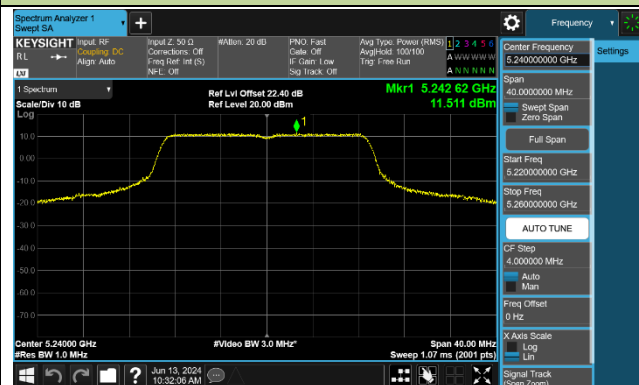

Channel 64 (5320MHz)

Channel 100 (5500MHz)

Channel 116 (5580MHz)

802.11ac-VHT20 Power Spectral Density - Ant 1

Channel 36 (5180MHz)

Channel 40 (5200MHz)

Channel 48 (5240MHz)

Channel 52 (5260MHz)