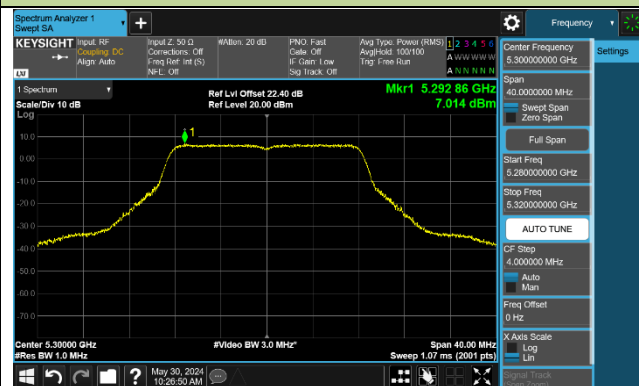

802.11be-EHT240 Power Spectral Density - Ant 0

Channel 130 (5650MHz)

802.11a Power Spectral Density - Ant 1

Channel 36 (5180MHz)

Channel 40 (5200MHz)

Channel 48 (5240MHz)

Channel 52 (5260MHz)

Channel 60 (5300MHz)

Channel 64 (5320MHz)

Channel 100 (5500MHz)

Channel 116 (5580MHz)

802.11ac-VHT20 Power Spectral Density - Ant 1

Channel 36 (5180MHz)

Channel 40 (5200MHz)

Channel 48 (5240MHz)

Channel 52 (5260MHz)