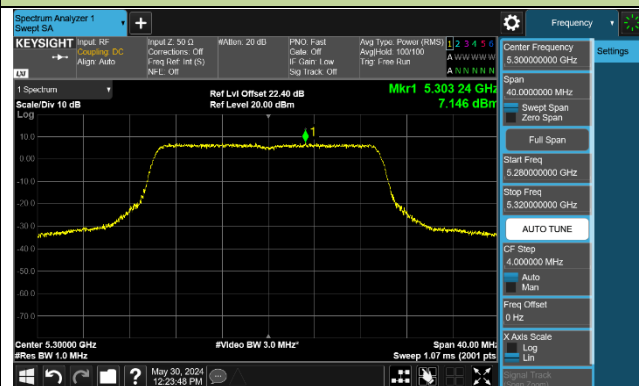

Channel 36 (5180MHz)

Channel 40 (5200MHz)

Channel 48 (5240MHz)

Channel 52 (5260MHz)

Channel 60 (5300MHz)

Channel 64 (5320MHz)

Channel 100 (5500MHz)

Channel 116 (5580MHz)

802.11ax-HE40 Power Spectral Density - Ant 1

Channel 38 (5190MHz)

Channel 46 (5230MHz)

Channel 54 (5270MHz)

Channel 62 (5310MHz)

Channel 102 (5510MHz)

Channel 110 (5550MHz)

Channel 134 (5670MHz)