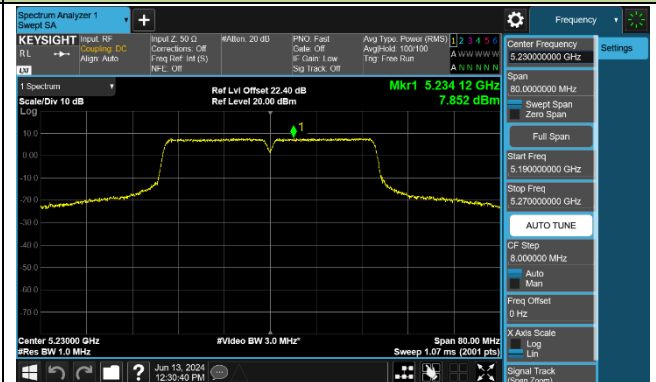

Channel 60 (5300MHz)

Channel 64 (5320MHz)

Channel 100 (5500MHz)

Channel 116 (5580MHz)

802.11ac-VHT40 Power Spectral Density - Ant 1

Channel 38 (5190MHz)

Channel 46 (5230MHz)

Channel 54 (5270MHz)

Channel 62 (5310MHz)

Channel 102 (5510MHz)

Channel 110 (5550MHz)

Channel 134 (5670MHz)

Channel 142 (5710MHz)

802.11ac-VHT80 Power Spectral Density - Ant 1

Channel 42 (5210MHz)

Channel 58 (5290MHz)