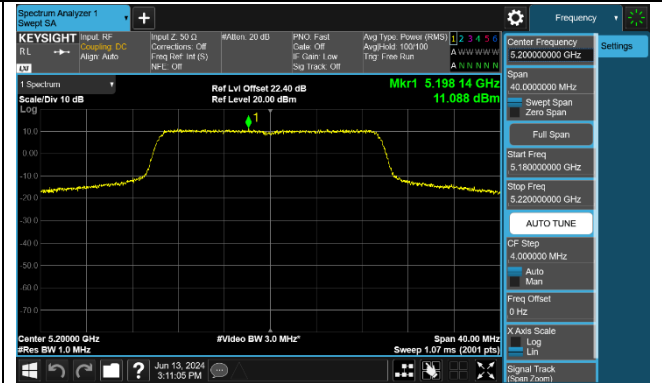

Channel 142 (5710MHz)

802.11ax-HE80 Power Spectral Density - Ant 1

Channel 42 (5210MHz)

Channel 58 (5290MHz)

Channel 106 (5530MHz)

Channel 122 (5610MHz)

Channel 138 (5690MHz)

Channel 155 (5775MHz)

802.11ax-HE160 Power Spectral Density - Ant 1

Channel 50 (5250MHz)

Channel 114 (5570MHz)

802.11be-EHT20 Power Spectral Density - Ant 1

Channel 36 (5180MHz)

Channel 40 (5200MHz)

Channel 48 (5240MHz)

Channel 52 (5260MHz)

Channel 60 (5300MHz)

Channel 64 (5320MHz)

Channel 100 (5500MHz)

Channel 116 (5580MHz)