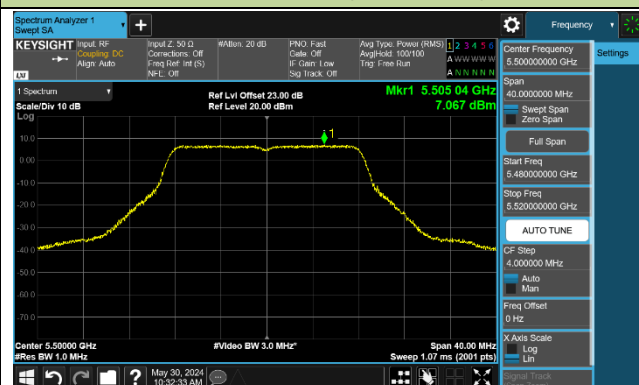

802.11be-EHT240 Power Spectral Density - Ant 0

Channel 130 (5650MHz)

802.11a Power Spectral Density - Ant 1

Channel 36 (5180MHz)

Channel 40 (5200MHz)

Channel 48 (5240MHz)

Channel 52 (5260MHz)

Channel 60 (5300MHz)

Channel 64 (5320MHz)

Channel 100 (5500MHz)

Channel 116 (5580MHz)

802.11ac-VHT20 Power Spectral Density - Ant 1

Channel 36 (5180MHz)

Channel 40 (5200MHz)

Channel 48 (5240MHz)

Channel 52 (5260MHz)