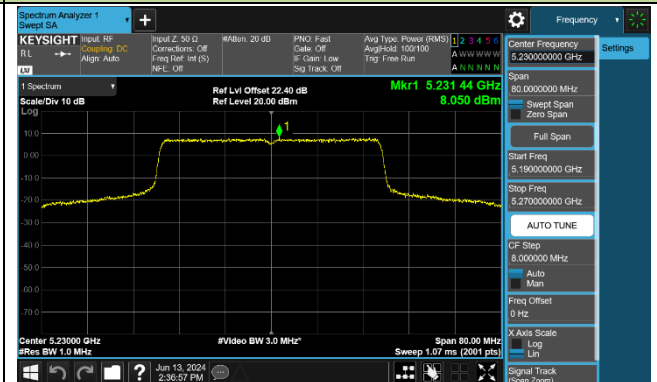

Channel 36 (5180MHz)

Channel 40 (5200MHz)

Channel 48 (5240MHz)

Channel 52 (5260MHz)

Channel 60 (5300MHz)

Channel 64 (5320MHz)

Channel 100 (5500MHz)

Channel 116 (5580MHz)

802.11ax-HE40 Power Spectral Density - Ant 1

Channel 38 (5190MHz)

Channel 46 (5230MHz)

Channel 54 (5270MHz)

Channel 62 (5310MHz)

Channel 102 (5510MHz)

Channel 110 (5550MHz)

Channel 134 (5670MHz)