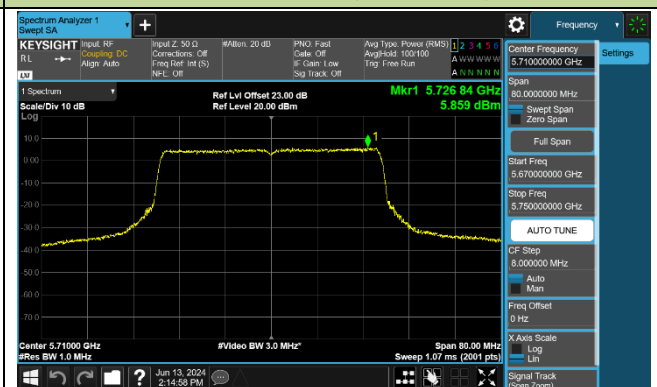

802.11ax-HE40 Power Spectral Density - Ant 1

Channel 38 (5190MHz)

Channel 46 (5230MHz)

Channel 54 (5270MHz)

Channel 62 (5310MHz)

Channel 102 (5510MHz)

Channel 110 (5550MHz)

Channel 134 (5670MHz)

Channel 142 (5710MHz)

802.11ax-HE80 Power Spectral Density - Ant 1

Channel 42 (5210MHz)

Channel 58 (5290MHz)

Channel 106 (5530MHz)

Channel 122 (5610MHz)

Channel 138 (5690MHz)

Channel 155 (5775MHz)