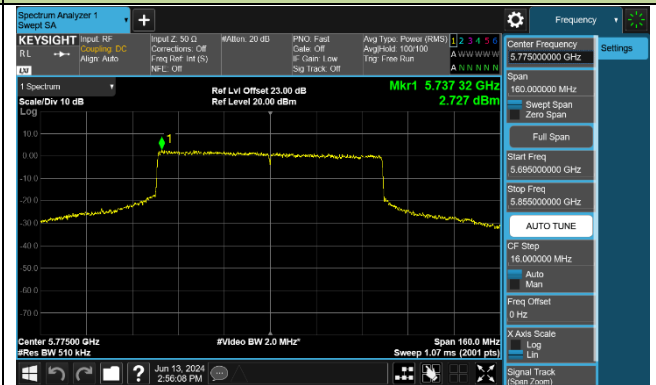

Channel 142 (5710MHz)

802.11ax-HE80 Power Spectral Density - Ant 1

Channel 42 (5210MHz)

Channel 58 (5290MHz)

Channel 106 (5530MHz)

Channel 122 (5610MHz)

Channel 138 (5690MHz)

Channel 155 (5775MHz)

802.11ax-HE160 Power Spectral Density - Ant 1

Channel 50 (5250MHz)

Channel 114 (5570MHz)

802.11be-EHT20 Power Spectral Density - Ant 1

Channel 36 (5180MHz)

Channel 40 (5200MHz)

Channel 48 (5240MHz)

Channel 52 (5260MHz)