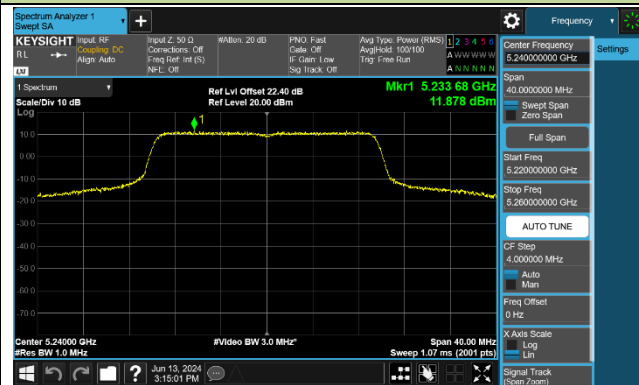

Channel 142 (5710MHz)

802.11ax-HE80 Power Spectral Density - Ant 1

Channel 42 (5210MHz)

Channel 58 (5290MHz)

Channel 106 (5530MHz)

Channel 122 (5610MHz)

Channel 138 (5690MHz)

Channel 155 (5775MHz)

802.11ax-HE160 Power Spectral Density - Ant 1

Channel 50 (5250MHz)

Channel 114 (5570MHz)

802.11be-EHT20 Power Spectral Density - Ant 1

Channel 36 (5180MHz)

Channel 40 (5200MHz)

Channel 48 (5240MHz)

Channel 52 (5260MHz)

Channel 60 (5300MHz)

Channel 64 (5320MHz)

Channel 100 (5500MHz)

Channel 116 (5580MHz)