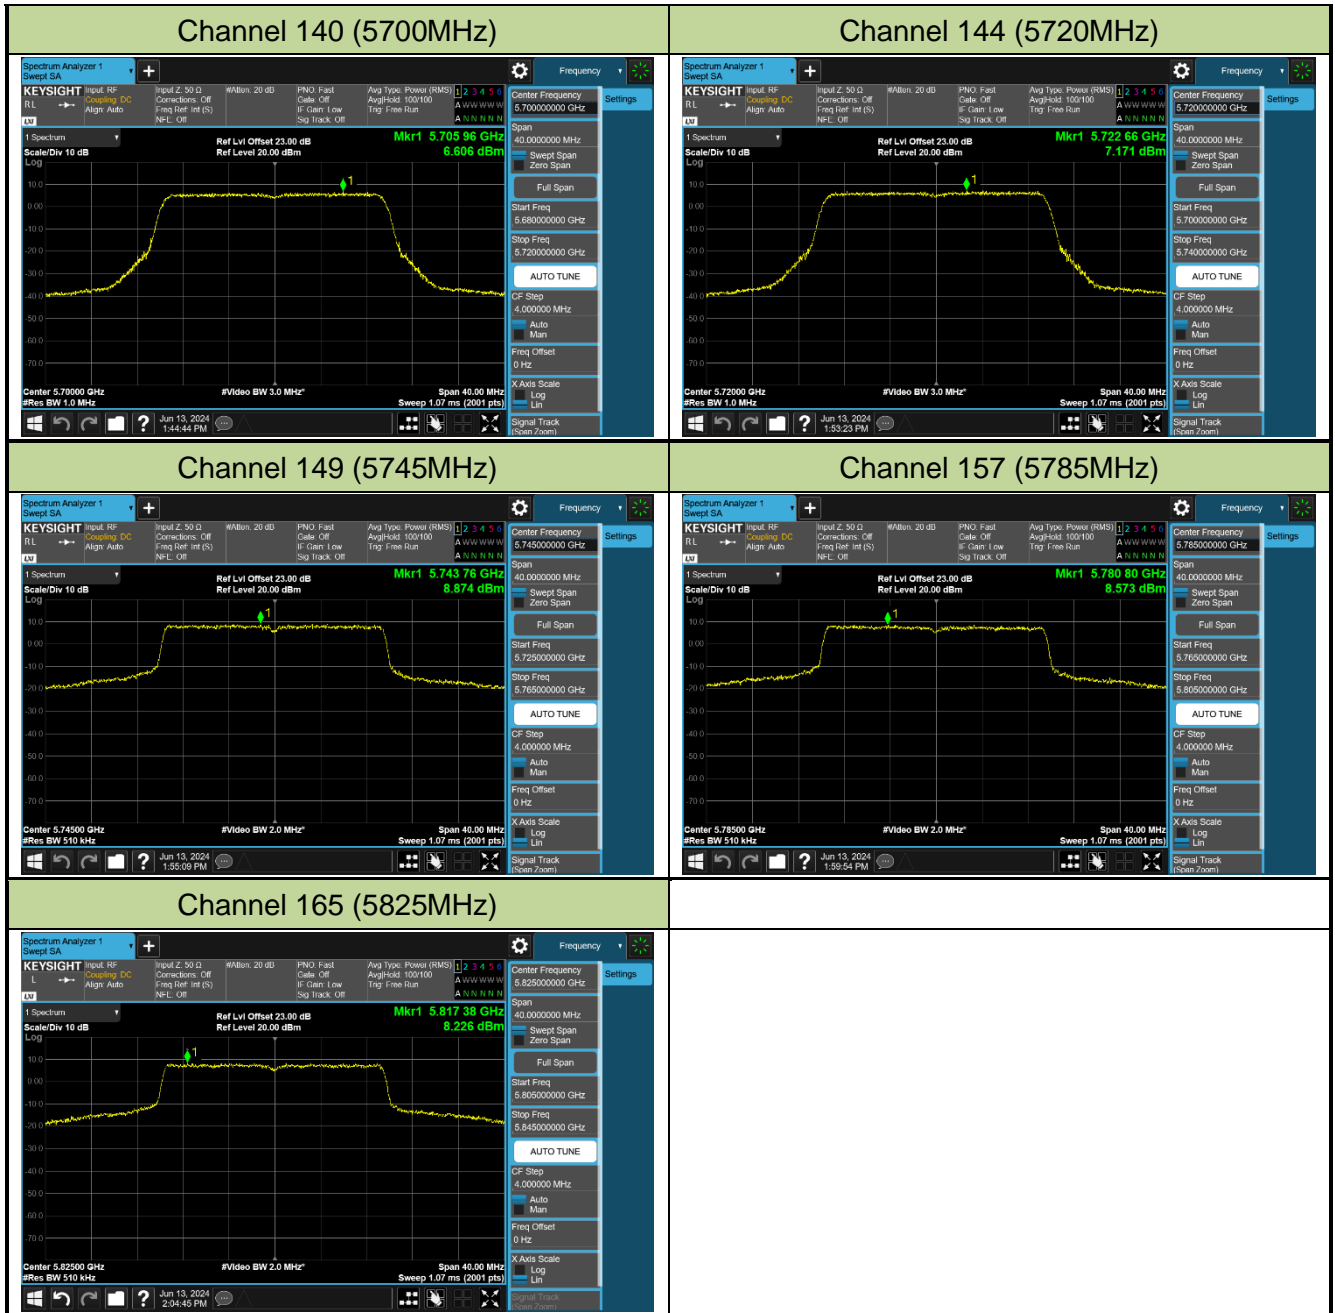

Channel 106 (5530MHz)

Channel 122 (5610MHz)

Channel 138 (5690MHz)

Channel 155 (5775MHz)

802.11ac-VHT160 Power Spectral Density - Ant 1

Channel 50 (5250MHz)

Channel 114 (5570MHz)

802.11ax-HE20 Power Spectral Density - Ant 1

Channel 36 (5180MHz)

Channel 40 (5200MHz)

Channel 48 (5240MHz)

Channel 52 (5260MHz)

Channel 60 (5300MHz)

Channel 64 (5320MHz)

Channel 100 (5500MHz)

Channel 116 (5580MHz)

802.11ax-HE40 Power Spectral Density - Ant 1

Channel 38 (5190MHz)

Channel 46 (5230MHz)

Channel 54 (5270MHz)

Channel 62 (5310MHz)

Channel 102 (5510MHz)

Channel 110 (5550MHz)

Channel 134 (5670MHz)