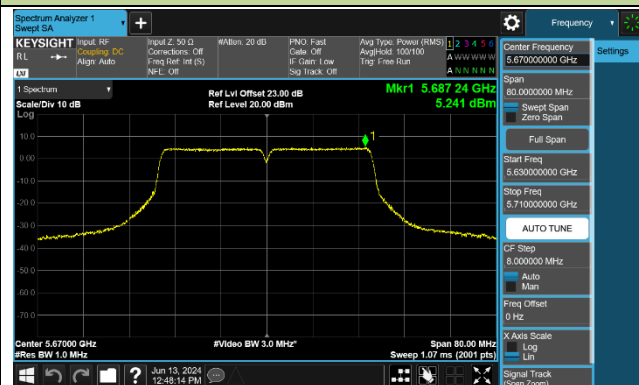

Channel 62 (5310MHz)

Channel 102 (5510MHz)

Channel 110 (5550MHz)

Channel 134 (5670MHz)

Channel 142 (5710MHz)

802.11ac-VHT80 Power Spectral Density - Ant 1

Channel 42 (5210MHz)

Channel 58 (5290MHz)

Channel 106 (5530MHz)

Channel 122 (5610MHz)

Channel 138 (5690MHz)

Channel 155 (5775MHz)

802.11ac-VHT160 Power Spectral Density - Ant 1

Channel 50 (5250MHz)

Channel 114 (5570MHz)

802.11ax-HE20 Power Spectral Density - Ant 1