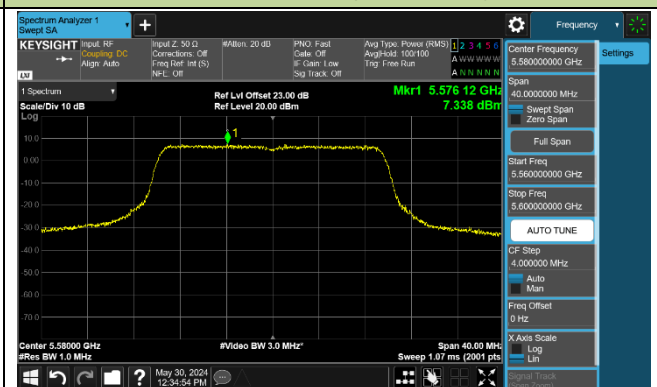

Channel 36 (5180MHz)

Channel 40 (5200MHz)

Channel 48 (5240MHz)

Channel 52 (5260MHz)

Channel 60 (5300MHz)

Channel 64 (5320MHz)

Channel 100 (5500MHz)

Channel 116 (5580MHz)

802.11ax-HE40 Power Spectral Density - Ant 1

Channel 38 (5190MHz)

Channel 46 (5230MHz)

Channel 54 (5270MHz)

Channel 62 (5310MHz)

Channel 102 (5510MHz)

Channel 110 (5550MHz)

Channel 134 (5670MHz)