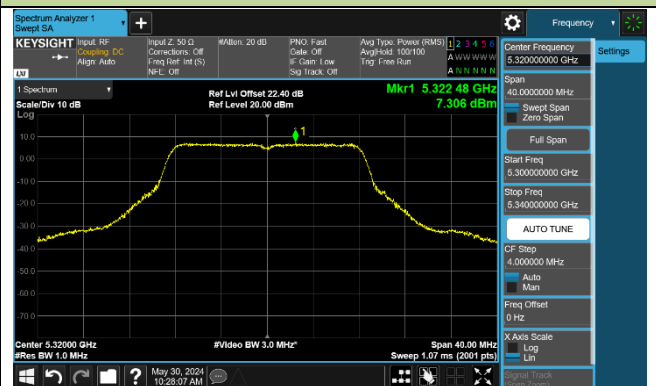

802.11be-EHT240 Power Spectral Density - Ant 0

Channel 130 (5650MHz)

802.11a Power Spectral Density - Ant 1

Channel 36 (5180MHz)

Channel 40 (5200MHz)

Channel 48 (5240MHz)

Channel 52 (5260MHz)

Channel 60 (5300MHz)

Channel 64 (5320MHz)

Channel 100 (5500MHz)

Channel 116 (5580MHz)

802.11ac-VHT20 Power Spectral Density - Ant 1

Channel 36 (5180MHz)

Channel 40 (5200MHz)

Channel 48 (5240MHz)

Channel 52 (5260MHz)