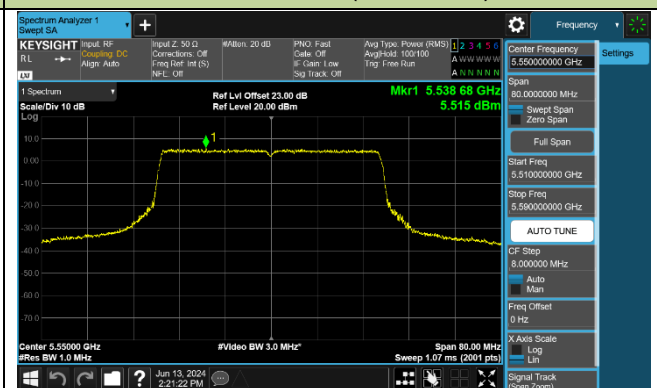

802.11ax-HE40 Power Spectral Density - Ant 1

Channel 38 (5190MHz)

Channel 46 (5230MHz)

Channel 54 (5270MHz)

Channel 62 (5310MHz)

Channel 102 (5510MHz)

Channel 110 (5550MHz)

Channel 134 (5670MHz)

Channel 142 (5710MHz)

802.11ax-HE80 Power Spectral Density - Ant 1

Channel 42 (5210MHz)

Channel 58 (5290MHz)

Channel 106 (5530MHz)

Channel 122 (5610MHz)

Channel 138 (5690MHz)

Channel 155 (5775MHz)