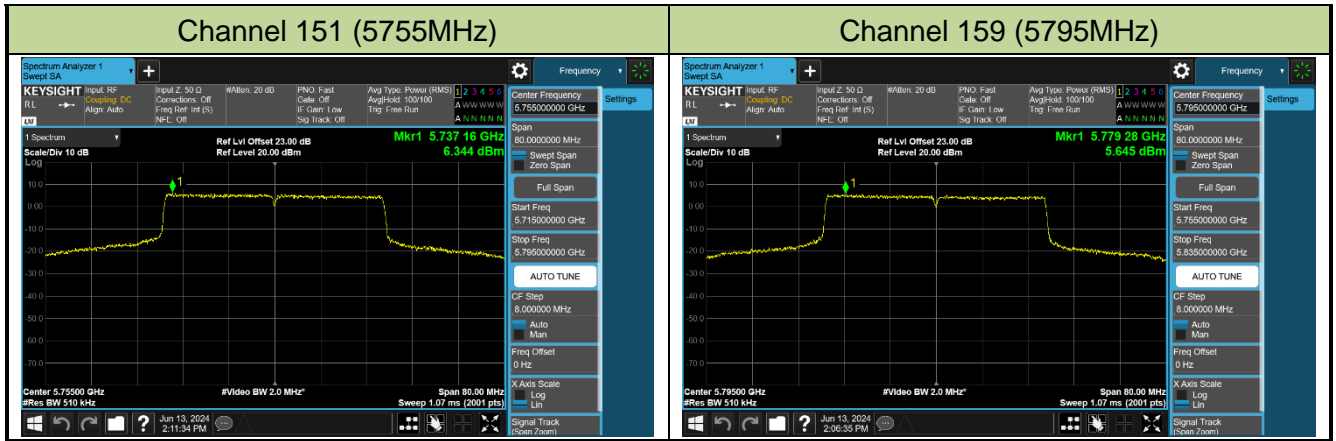

802.11ax-HE40 Power Spectral Density - Ant 1

Channel 38 (5190MHz)

Channel 46 (5230MHz)

Channel 54 (5270MHz)

Channel 62 (5310MHz)

Channel 102 (5510MHz)

Channel 110 (5550MHz)

Channel 134 (5670MHz)

Channel 142 (5710MHz)

802.11ax-HE80 Power Spectral Density - Ant 1

Channel 42 (5210MHz)

Channel 58 (5290MHz)

Channel 106 (5530MHz)

Channel 122 (5610MHz)

Channel 138 (5690MHz)

Channel 155 (5775MHz)