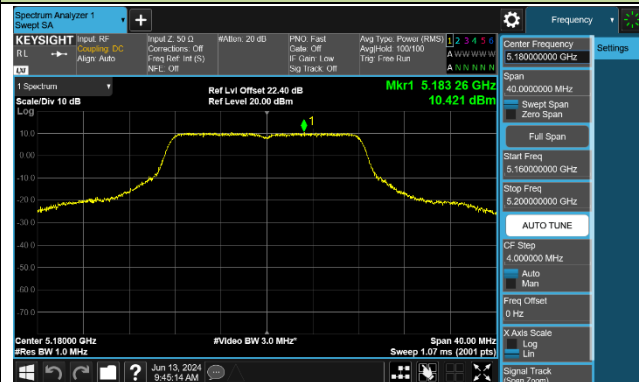

802.11be-EHT240 Power Spectral Density - Ant 0

Channel 130 (5650MHz)

802.11a Power Spectral Density - Ant 1

Channel 36 (5180MHz)

Channel 40 (5200MHz)

Channel 48 (5240MHz)

Channel 52 (5260MHz)

Channel 60 (5300MHz)

Channel 64 (5320MHz)

Channel 100 (5500MHz)

Channel 116 (5580MHz)

802.11ac-VHT20 Power Spectral Density - Ant 1

Channel 36 (5180MHz)

Channel 40 (5200MHz)

Channel 48 (5240MHz)

Channel 52 (5260MHz)