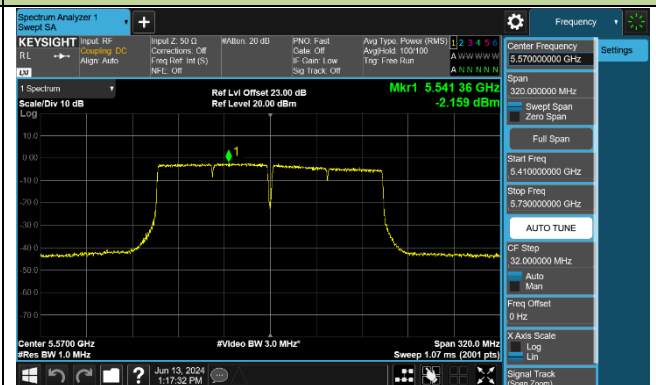

Channel 106 (5530MHz)

Channel 122 (5610MHz)

Channel 138 (5690MHz)

Channel 155 (5775MHz)

802.11ac-VHT160 Power Spectral Density - Ant 1

Channel 50 (5250MHz)

Channel 114 (5570MHz)

802.11ax-HE20 Power Spectral Density - Ant 1