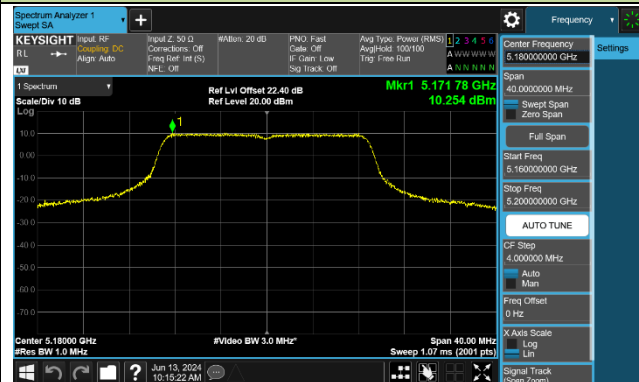

Channel 64 (5320MHz)

Channel 100 (5500MHz)

Channel 116 (5580MHz)

802.11ac-VHT20 Power Spectral Density - Ant 1

Channel 36 (5180MHz)

Channel 40 (5200MHz)

Channel 48 (5240MHz)

Channel 52 (5260MHz)

Channel 60 (5300MHz)

Channel 64 (5320MHz)

Channel 100 (5500MHz)

Channel 116 (5580MHz)

802.11ac-VHT40 Power Spectral Density - Ant 1

Channel 38 (5190MHz)

Channel 46 (5230MHz)

Channel 54 (5270MHz)