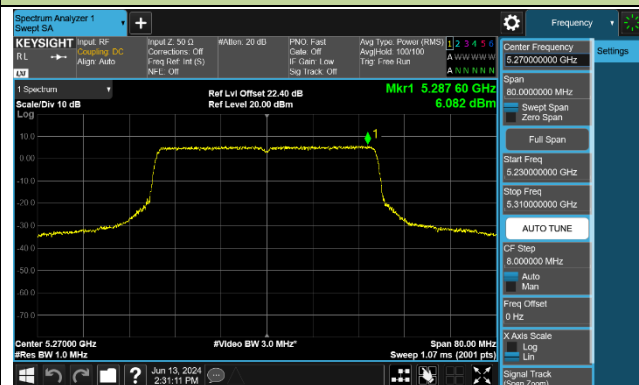

802.11ax-HE40 Power Spectral Density - Ant 1

Channel 38 (5190MHz)

Channel 46 (5230MHz)

Channel 54 (5270MHz)

Channel 62 (5310MHz)

Channel 102 (5510MHz)

Channel 110 (5550MHz)

Channel 134 (5670MHz)

Channel 142 (5710MHz)

802.11ax-HE80 Power Spectral Density - Ant 1

Channel 42 (5210MHz)

Channel 58 (5290MHz)

Channel 106 (5530MHz)

Channel 122 (5610MHz)

Channel 138 (5690MHz)

Channel 155 (5775MHz)