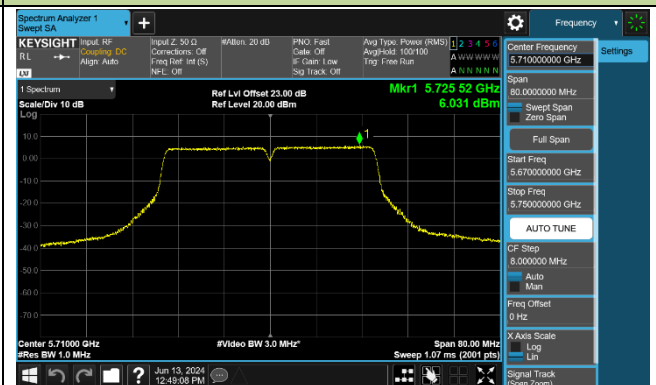

Channel 62 (5310MHz)

Channel 102 (5510MHz)

Channel 110 (5550MHz)

Channel 134 (5670MHz)

Channel 142 (5710MHz)

802.11ac-VHT80 Power Spectral Density - Ant 1

Channel 42 (5210MHz)

Channel 58 (5290MHz)

Channel 106 (5530MHz)

Channel 122 (5610MHz)

Channel 138 (5690MHz)

Channel 155 (5775MHz)

802.11ac-VHT160 Power Spectral Density - Ant 1

Channel 50 (5250MHz)

Channel 114 (5570MHz)

802.11ax-HE20 Power Spectral Density - Ant 1