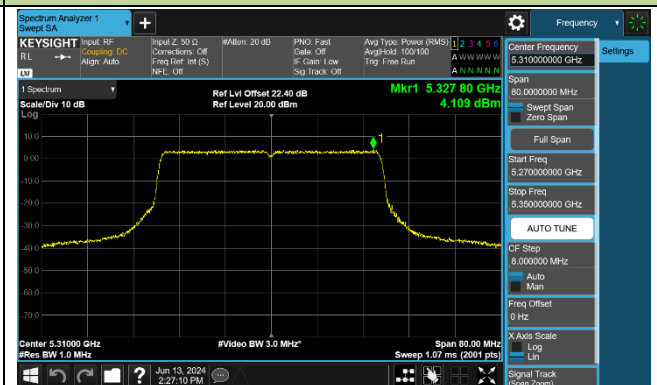

802.11ax-HE40 Power Spectral Density - Ant 1

Channel 38 (5190MHz)

Channel 46 (5230MHz)

Channel 54 (5270MHz)

Channel 62 (5310MHz)

Channel 102 (5510MHz)

Channel 110 (5550MHz)

Channel 134 (5670MHz)

Channel 142 (5710MHz)

802.11ax-HE80 Power Spectral Density - Ant 1

Channel 42 (5210MHz)

Channel 58 (5290MHz)

Channel 106 (5530MHz)

Channel 122 (5610MHz)

Channel 138 (5690MHz)

Channel 155 (5775MHz)