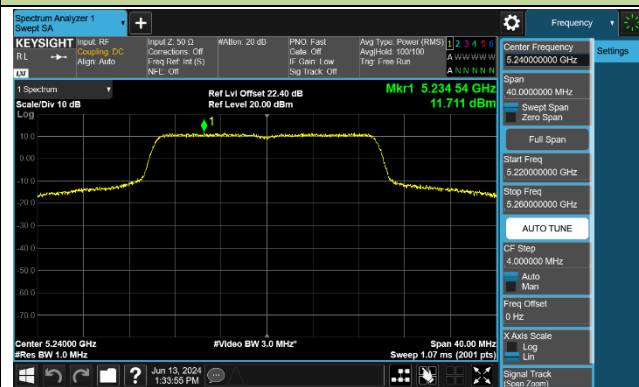

Channel 48 (5240MHz)