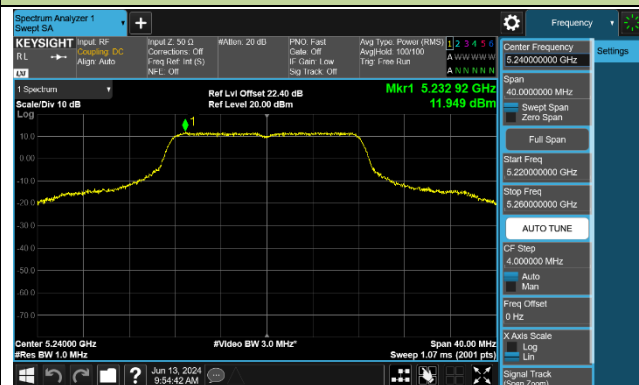

802.11be-EHT240 Power Spectral Density - Ant 0

Channel 130 (5650MHz)

802.11a Power Spectral Density - Ant 1

Channel 36 (5180MHz)

Channel 40 (5200MHz)

Channel 48 (5240MHz)

Channel 52 (5260MHz)

Channel 60 (5300MHz)

Channel 64 (5320MHz)

Channel 100 (5500MHz)

Channel 116 (5580MHz)

802.11ac-VHT20 Power Spectral Density - Ant 1

Channel 36 (5180MHz)

Channel 40 (5200MHz)

Channel 48 (5240MHz)

Channel 52 (5260MHz)