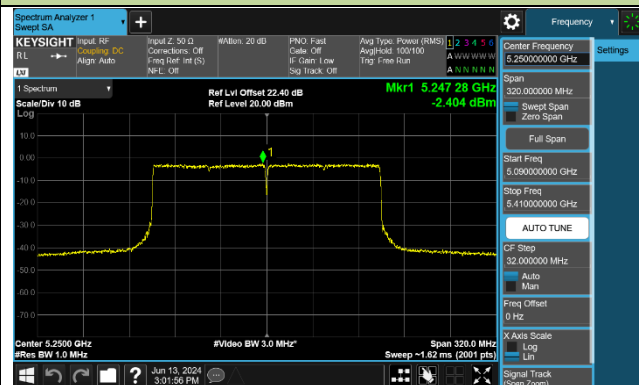

Channel 142 (5710MHz)

802.11ax-HE80 Power Spectral Density - Ant 1

Channel 42 (5210MHz)

Channel 58 (5290MHz)

Channel 106 (5530MHz)

Channel 122 (5610MHz)

Channel 138 (5690MHz)

Channel 155 (5775MHz)

802.11ax-HE160 Power Spectral Density - Ant 1

Channel 50 (5250MHz)

Channel 114 (5570MHz)

802.11be-EHT20 Power Spectral Density - Ant 1

Channel 36 (5180MHz)

Channel 40 (5200MHz)

Channel 48 (5240MHz)

Channel 52 (5260MHz)