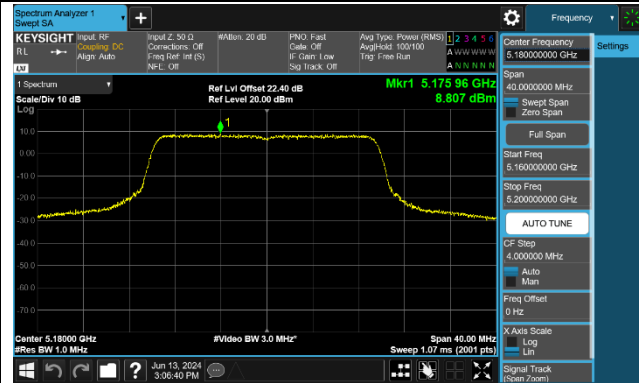

Channel 142 (5710MHz)

802.11ax-HE80 Power Spectral Density - Ant 1

Channel 42 (5210MHz)

Channel 58 (5290MHz)

Channel 106 (5530MHz)

Channel 122 (5610MHz)

Channel 138 (5690MHz)

Channel 155 (5775MHz)

802.11ax-HE160 Power Spectral Density - Ant 1

Channel 50 (5250MHz)

Channel 114 (5570MHz)

802.11be-EHT20 Power Spectral Density - Ant 1

Channel 36 (5180MHz)

Channel 40 (5200MHz)

Channel 48 (5240MHz)

Channel 52 (5260MHz)

Channel 60 (5300MHz)

Channel 64 (5320MHz)

Channel 100 (5500MHz)

Channel 116 (5580MHz)