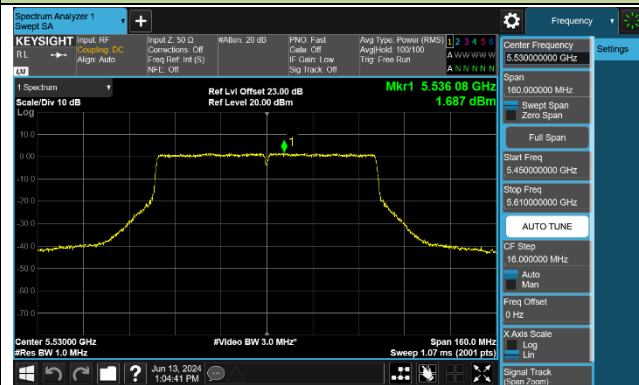

Channel 62 (5310MHz)

Channel 102 (5510MHz)

Channel 110 (5550MHz)

Channel 134 (5670MHz)

Channel 142 (5710MHz)

802.11ac-VHT80 Power Spectral Density - Ant 1

Channel 42 (5210MHz)

Channel 58 (5290MHz)

Channel 106 (5530MHz)

Channel 122 (5610MHz)

Channel 138 (5690MHz)

Channel 155 (5775MHz)

802.11ac-VHT160 Power Spectral Density - Ant 1

Channel 50 (5250MHz)

Channel 114 (5570MHz)

802.11ax-HE20 Power Spectral Density - Ant 1