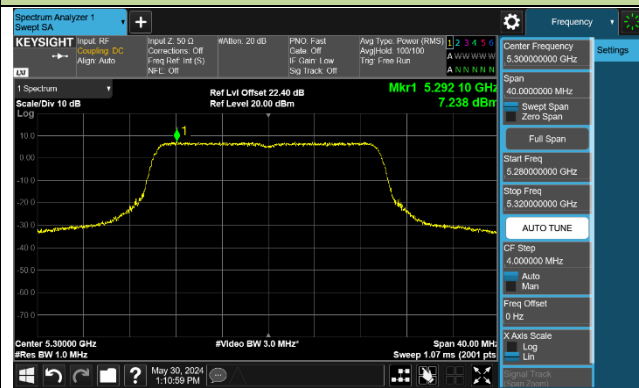

Channel 142 (5710MHz)

802.11ax-HE80 Power Spectral Density - Ant 1

Channel 42 (5210MHz)

Channel 58 (5290MHz)

Channel 106 (5530MHz)

Channel 122 (5610MHz)

Channel 138 (5690MHz)

Channel 155 (5775MHz)

802.11ax-HE160 Power Spectral Density - Ant 1

Channel 50 (5250MHz)

Channel 114 (5570MHz)

802.11be-EHT20 Power Spectral Density - Ant 1

Channel 36 (5180MHz)

Channel 40 (5200MHz)

Channel 48 (5240MHz)

Channel 52 (5260MHz)

Channel 60 (5300MHz)

Channel 64 (5320MHz)

Channel 100 (5500MHz)

Channel 116 (5580MHz)