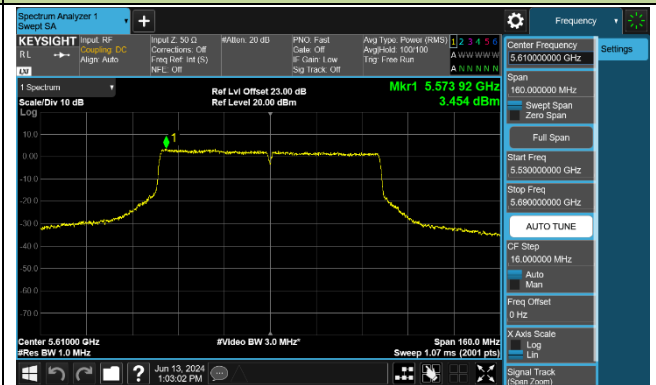

Channel 62 (5310MHz)

Channel 102 (5510MHz)

Channel 110 (5550MHz)

Channel 134 (5670MHz)

Channel 142 (5710MHz)

802.11ac-VHT80 Power Spectral Density - Ant 1

Channel 42 (5210MHz)

Channel 58 (5290MHz)

Channel 106 (5530MHz)

Channel 122 (5610MHz)

Channel 138 (5690MHz)

Channel 155 (5775MHz)

802.11ac-VHT160 Power Spectral Density - Ant 1

Channel 50 (5250MHz)

Channel 114 (5570MHz)

802.11ax-HE20 Power Spectral Density - Ant 1