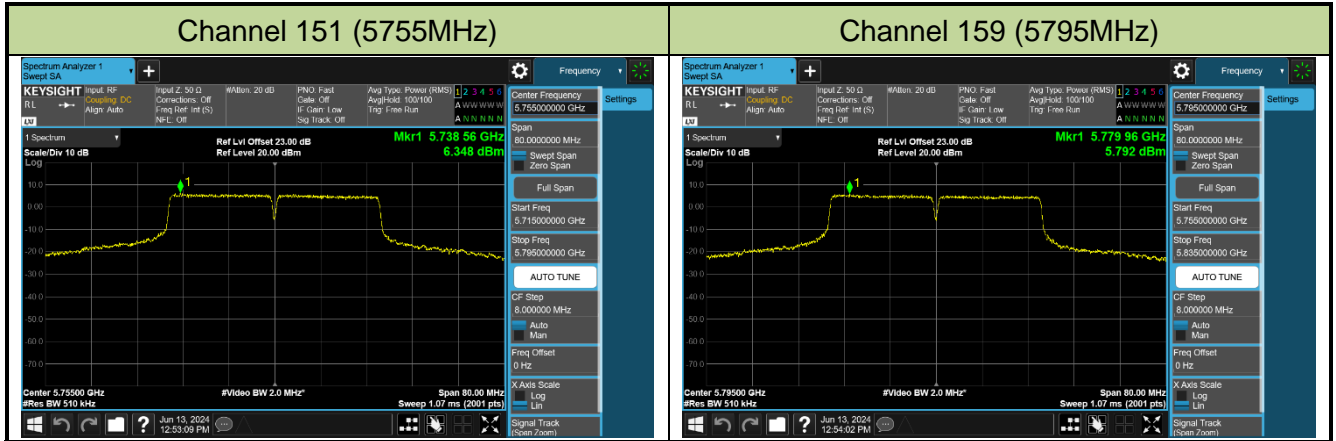

Channel 62 (5310MHz)

Channel 102 (5510MHz)

Channel 110 (5550MHz)

Channel 134 (5670MHz)

Channel 142 (5710MHz)

802.11ac-VHT80 Power Spectral Density - Ant 1

Channel 42 (5210MHz)

Channel 58 (5290MHz)

Channel 106 (5530MHz)

Channel 122 (5610MHz)

Channel 138 (5690MHz)

Channel 155 (5775MHz)

802.11ac-VHT160 Power Spectral Density - Ant 1

Channel 50 (5250MHz)

Channel 114 (5570MHz)

802.11ax-HE20 Power Spectral Density - Ant 1