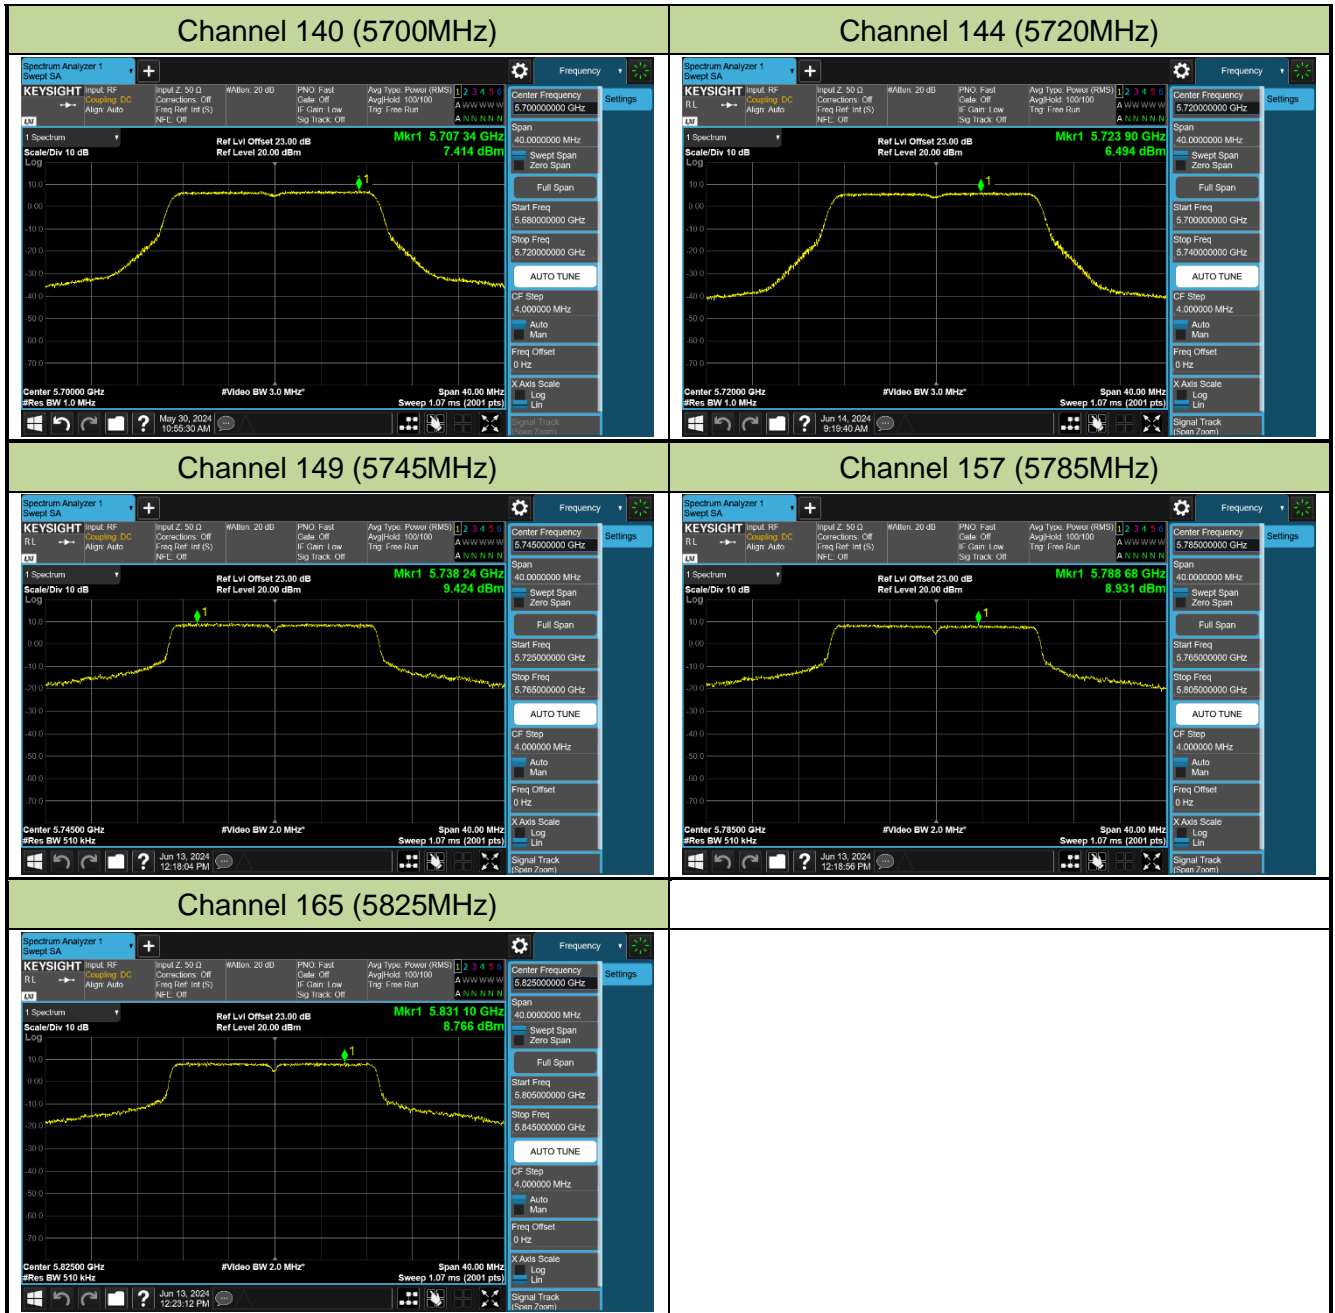

Channel 64 (5320MHz)

Channel 100 (5500MHz)

Channel 116 (5580MHz)

802.11ac-VHT20 Power Spectral Density - Ant 1

Channel 36 (5180MHz)

Channel 40 (5200MHz)

Channel 48 (5240MHz)

Channel 52 (5260MHz)

Channel 60 (5300MHz)

Channel 64 (5320MHz)

Channel 100 (5500MHz)

Channel 116 (5580MHz)

802.11ac-VHT40 Power Spectral Density - Ant 1

Channel 38 (5190MHz)

Channel 46 (5230MHz)

Channel 54 (5270MHz)

Channel 62 (5310MHz)

Channel 102 (5510MHz)

Channel 110 (5550MHz)

Channel 134 (5670MHz)

Channel 142 (5710MHz)

802.11ac-VHT80 Power Spectral Density - Ant 1

Channel 42 (5210MHz)

Channel 58 (5290MHz)