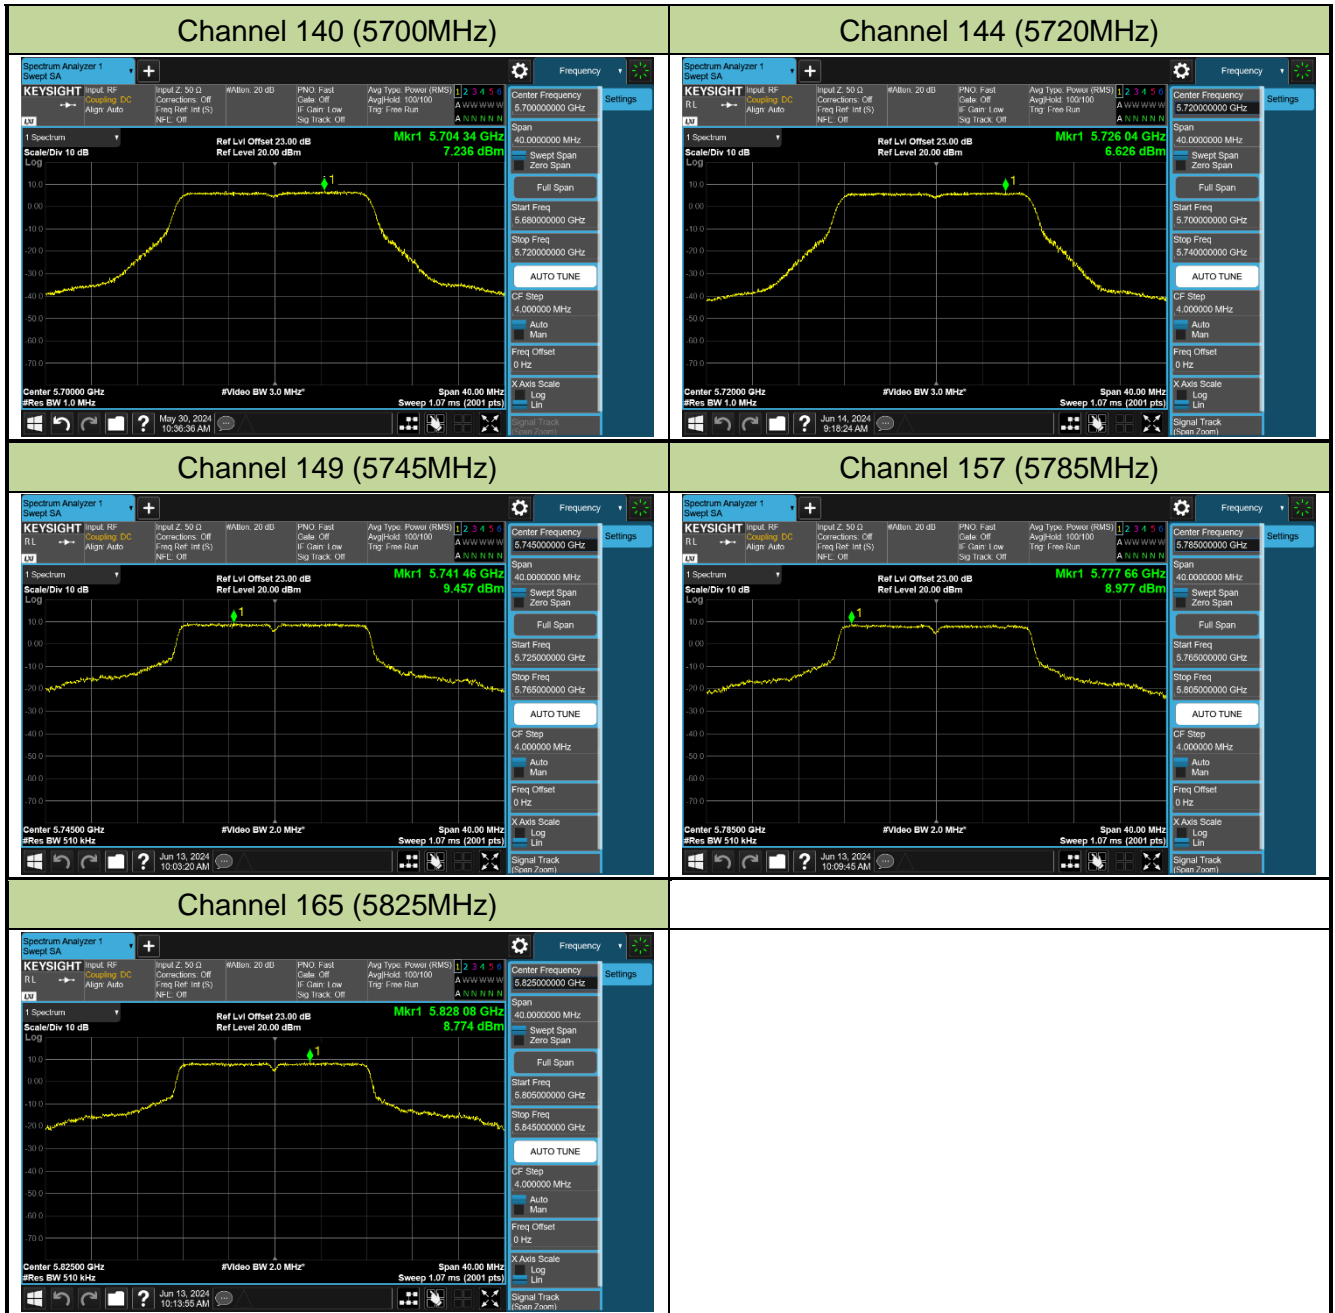

802.11be-EHT240 Power Spectral Density - Ant 0

Channel 130 (5650MHz)

802.11a Power Spectral Density - Ant 1

Channel 36 (5180MHz)

Channel 40 (5200MHz)

Channel 48 (5240MHz)

Channel 52 (5260MHz)

Channel 60 (5300MHz)

Channel 64 (5320MHz)

Channel 100 (5500MHz)

Channel 116 (5580MHz)

802.11ac-VHT20 Power Spectral Density - Ant 1

Channel 36 (5180MHz)

Channel 40 (5200MHz)

Channel 48 (5240MHz)

Channel 52 (5260MHz)

Channel 60 (5300MHz)

Channel 64 (5320MHz)

Channel 100 (5500MHz)

Channel 116 (5580MHz)

802.11ac-VHT40 Power Spectral Density - Ant 1

Channel 38 (5190MHz)

Channel 46 (5230MHz)

Channel 54 (5270MHz)