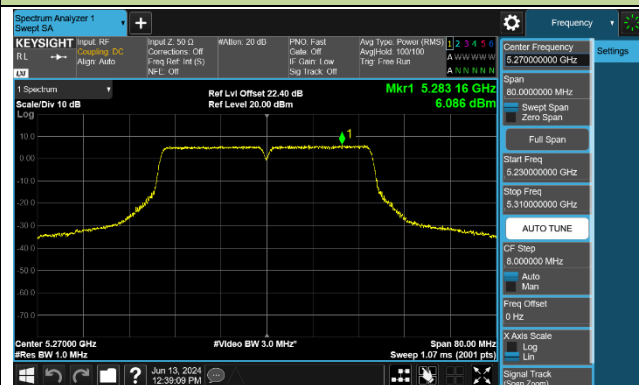

Channel 60 (5300MHz)

Channel 64 (5320MHz)

Channel 100 (5500MHz)

Channel 116 (5580MHz)

802.11ac-VHT40 Power Spectral Density - Ant 1

Channel 38 (5190MHz)

Channel 46 (5230MHz)

Channel 54 (5270MHz)

Channel 62 (5310MHz)

Channel 102 (5510MHz)

Channel 110 (5550MHz)

Channel 134 (5670MHz)

Channel 142 (5710MHz)

802.11ac-VHT80 Power Spectral Density - Ant 1

Channel 42 (5210MHz)

Channel 58 (5290MHz)