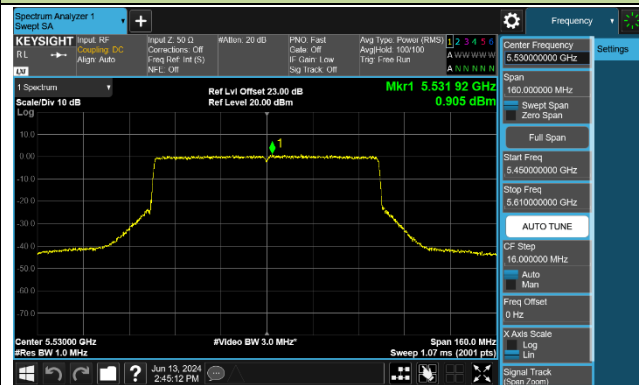

Channel 142 (5710MHz)

802.11ax-HE80 Power Spectral Density - Ant 1

Channel 42 (5210MHz)

Channel 58 (5290MHz)

Channel 106 (5530MHz)

Channel 122 (5610MHz)

Channel 138 (5690MHz)

Channel 155 (5775MHz)

802.11ax-HE160 Power Spectral Density - Ant 1

Channel 50 (5250MHz)

Channel 114 (5570MHz)

802.11be-EHT20 Power Spectral Density - Ant 1

Channel 36 (5180MHz)

Channel 40 (5200MHz)

Channel 48 (5240MHz)

Channel 52 (5260MHz)