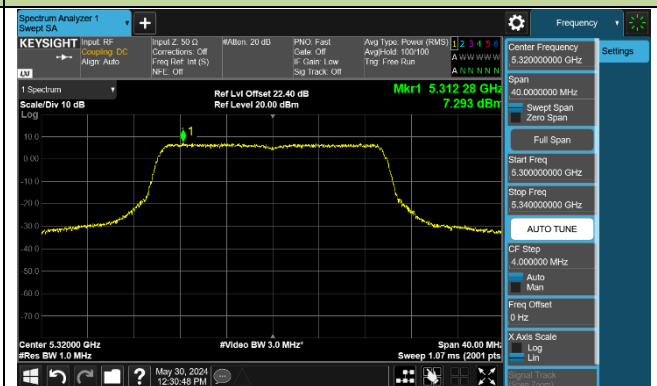

Channel 36 (5180MHz)

Channel 40 (5200MHz)

Channel 48 (5240MHz)

Channel 52 (5260MHz)

Channel 60 (5300MHz)

Channel 64 (5320MHz)

Channel 100 (5500MHz)

Channel 116 (5580MHz)

802.11ax-HE40 Power Spectral Density - Ant 1

Channel 38 (5190MHz)

Channel 46 (5230MHz)

Channel 54 (5270MHz)

Channel 62 (5310MHz)

Channel 102 (5510MHz)

Channel 110 (5550MHz)

Channel 134 (5670MHz)