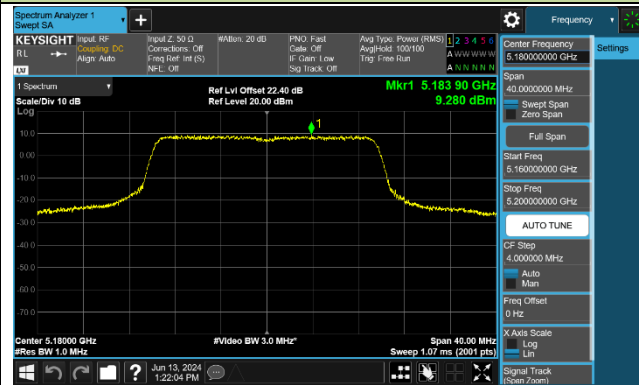

802.11ax-HE20 Power Spectral Density - Ant 1

Channel 36 (5180MHz)