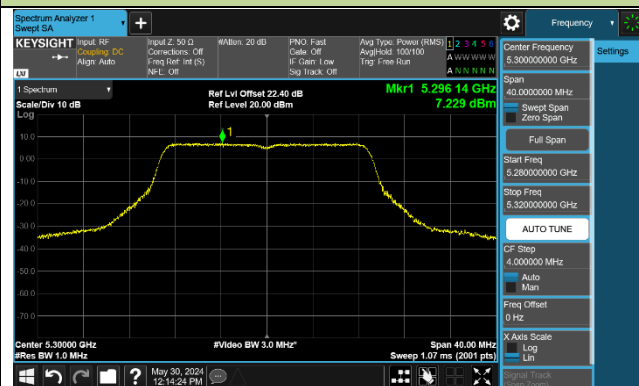

Channel 60 (5300MHz)