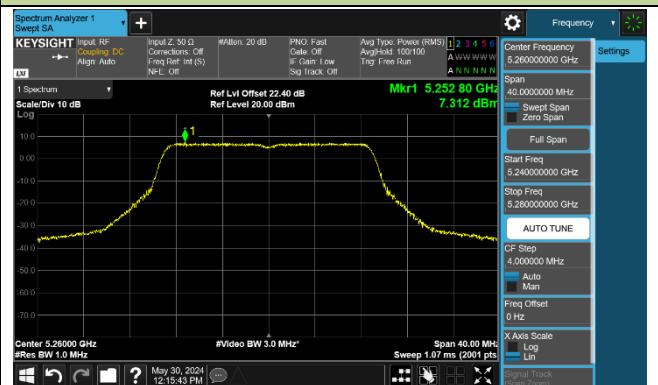

Channel 64 (5320MHz)

Channel 100 (5500MHz)

Channel 116 (5580MHz)

802.11ac-VHT20 Power Spectral Density - Ant 1

Channel 36 (5180MHz)

Channel 40 (5200MHz)

Channel 48 (5240MHz)

Channel 52 (5260MHz)

Channel 60 (5300MHz)

Channel 64 (5320MHz)

Channel 100 (5500MHz)

Channel 116 (5580MHz)

802.11ac-VHT40 Power Spectral Density - Ant 1

Channel 38 (5190MHz)

Channel 46 (5230MHz)

Channel 54 (5270MHz)