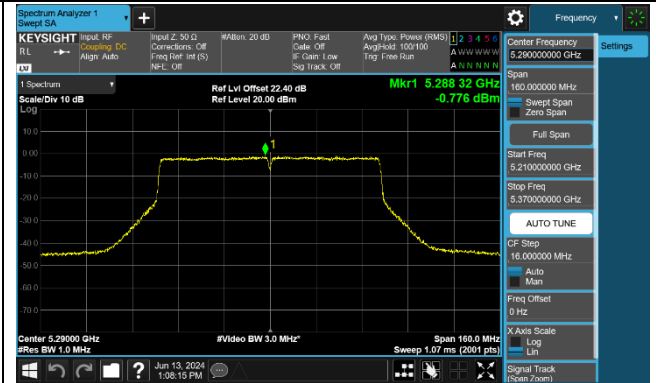

Channel 62 (5310MHz)

Channel 102 (5510MHz)

Channel 110 (5550MHz)

Channel 134 (5670MHz)

Channel 142 (5710MHz)

802.11ac-VHT80 Power Spectral Density - Ant 1

Channel 42 (5210MHz)

Channel 58 (5290MHz)

Channel 106 (5530MHz)

Channel 122 (5610MHz)

Channel 138 (5690MHz)

Channel 155 (5775MHz)

802.11ac-VHT160 Power Spectral Density - Ant 1

Channel 50 (5250MHz)

Channel 114 (5570MHz)

802.11ax-HE20 Power Spectral Density - Ant 1