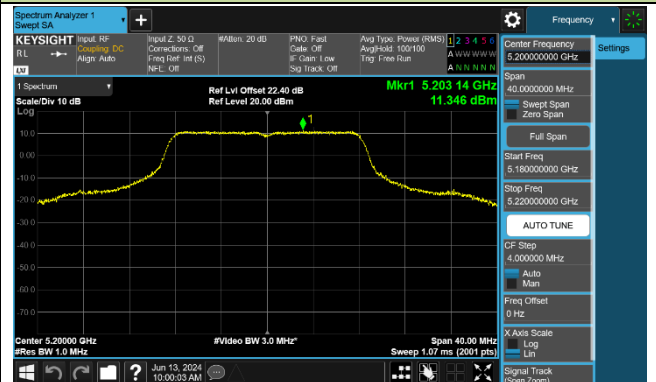

802.11be-EHT240 Power Spectral Density - Ant 0

Channel 130 (5650MHz)

802.11a Power Spectral Density - Ant 1

Channel 36 (5180MHz)

Channel 40 (5200MHz)

Channel 48 (5240MHz)

Channel 52 (5260MHz)

Channel 60 (5300MHz)

Channel 64 (5320MHz)

Channel 100 (5500MHz)

Channel 116 (5580MHz)

802.11ac-VHT20 Power Spectral Density - Ant 1

Channel 36 (5180MHz)

Channel 40 (5200MHz)

Channel 48 (5240MHz)

Channel 52 (5260MHz)