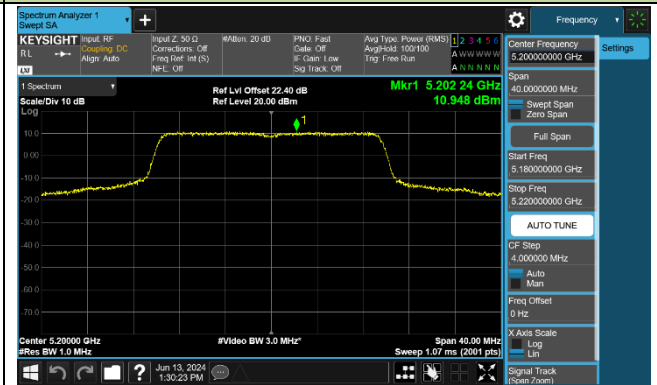

Channel 40 (5200MHz)