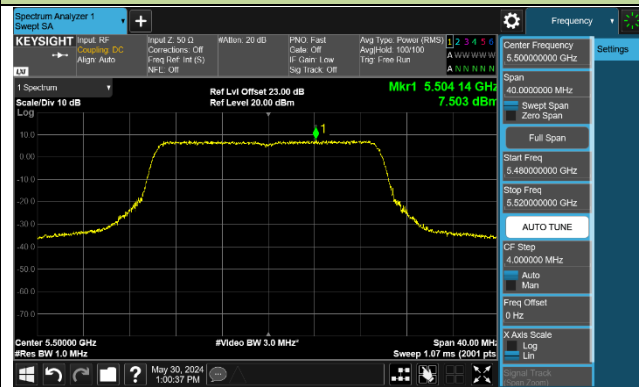

Channel 142 (5710MHz)

802.11ax-HE80 Power Spectral Density - Ant 1

Channel 42 (5210MHz)

Channel 58 (5290MHz)

Channel 106 (5530MHz)

Channel 122 (5610MHz)

Channel 138 (5690MHz)

Channel 155 (5775MHz)

802.11ax-HE160 Power Spectral Density - Ant 1

Channel 50 (5250MHz)

Channel 114 (5570MHz)

802.11be-EHT20 Power Spectral Density - Ant 1

Channel 36 (5180MHz)

Channel 40 (5200MHz)

Channel 48 (5240MHz)

Channel 52 (5260MHz)

Channel 60 (5300MHz)

Channel 64 (5320MHz)

Channel 100 (5500MHz)

Channel 116 (5580MHz)