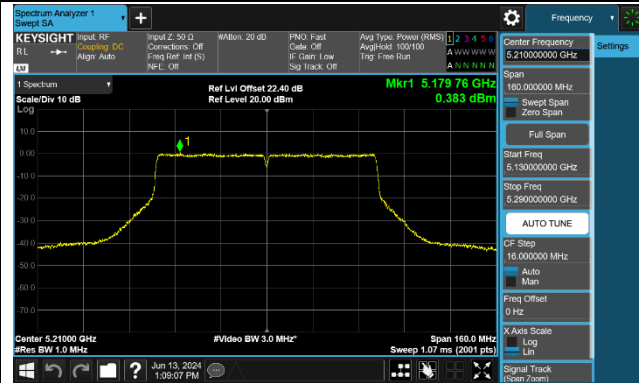

Channel 62 (5310MHz)

Channel 102 (5510MHz)

Channel 110 (5550MHz)

Channel 134 (5670MHz)

Channel 142 (5710MHz)

802.11ac-VHT80 Power Spectral Density - Ant 1

Channel 42 (5210MHz)

Channel 58 (5290MHz)

Channel 106 (5530MHz)

Channel 122 (5610MHz)

Channel 138 (5690MHz)

Channel 155 (5775MHz)

802.11ac-VHT160 Power Spectral Density - Ant 1

Channel 50 (5250MHz)

Channel 114 (5570MHz)

802.11ax-HE20 Power Spectral Density - Ant 1