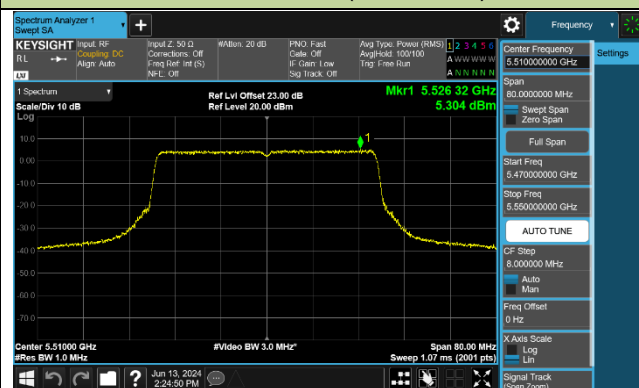

802.11ax-HE40 Power Spectral Density - Ant 1

Channel 38 (5190MHz)

Channel 46 (5230MHz)

Channel 54 (5270MHz)

Channel 62 (5310MHz)

Channel 102 (5510MHz)

Channel 110 (5550MHz)

Channel 134 (5670MHz)

Channel 142 (5710MHz)

802.11ax-HE80 Power Spectral Density - Ant 1

Channel 42 (5210MHz)

Channel 58 (5290MHz)

Channel 106 (5530MHz)

Channel 122 (5610MHz)

Channel 138 (5690MHz)

Channel 155 (5775MHz)