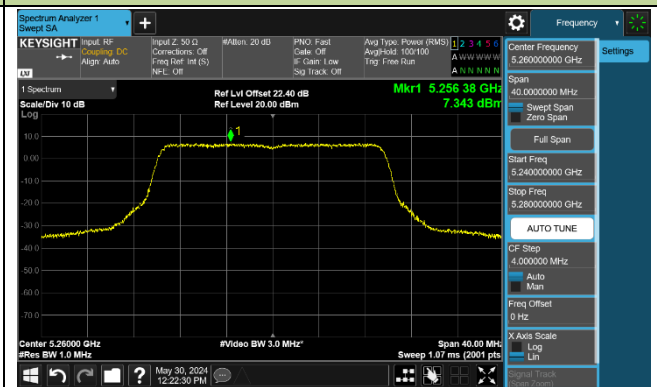

Channel 36 (5180MHz)

Channel 40 (5200MHz)

Channel 48 (5240MHz)

Channel 52 (5260MHz)

Channel 60 (5300MHz)

Channel 64 (5320MHz)

Channel 100 (5500MHz)

Channel 116 (5580MHz)

802.11ax-HE40 Power Spectral Density - Ant 1

Channel 38 (5190MHz)

Channel 46 (5230MHz)

Channel 54 (5270MHz)

Channel 62 (5310MHz)

Channel 102 (5510MHz)

Channel 110 (5550MHz)

Channel 134 (5670MHz)