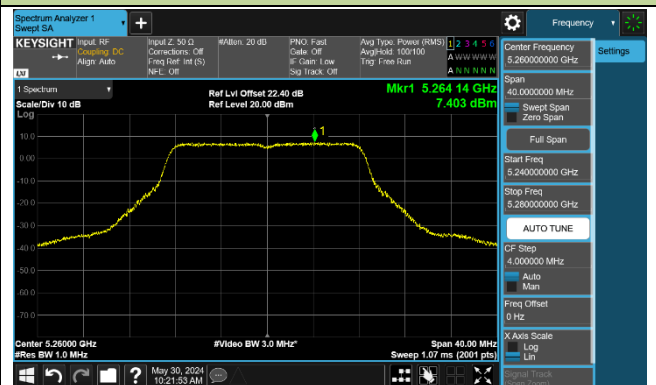

802.11be-EHT240 Power Spectral Density - Ant 0

Channel 130 (5650MHz)

802.11a Power Spectral Density - Ant 1

Channel 36 (5180MHz)

Channel 40 (5200MHz)

Channel 48 (5240MHz)

Channel 52 (5260MHz)

Channel 60 (5300MHz)

Channel 64 (5320MHz)

Channel 100 (5500MHz)

Channel 116 (5580MHz)

802.11ac-VHT20 Power Spectral Density - Ant 1

Channel 36 (5180MHz)

Channel 40 (5200MHz)

Channel 48 (5240MHz)

Channel 52 (5260MHz)