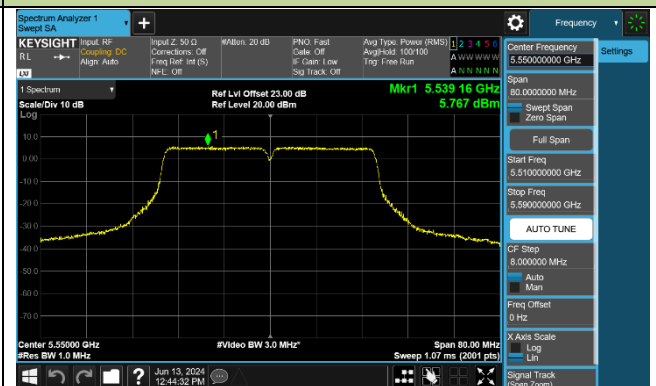

Channel 60 (5300MHz)

Channel 64 (5320MHz)

Channel 100 (5500MHz)

Channel 116 (5580MHz)

802.11ac-VHT40 Power Spectral Density - Ant 1

Channel 38 (5190MHz)

Channel 46 (5230MHz)

Channel 54 (5270MHz)

Channel 62 (5310MHz)

Channel 102 (5510MHz)

Channel 110 (5550MHz)

Channel 134 (5670MHz)

Channel 142 (5710MHz)

802.11ac-VHT80 Power Spectral Density - Ant 1

Channel 42 (5210MHz)

Channel 58 (5290MHz)