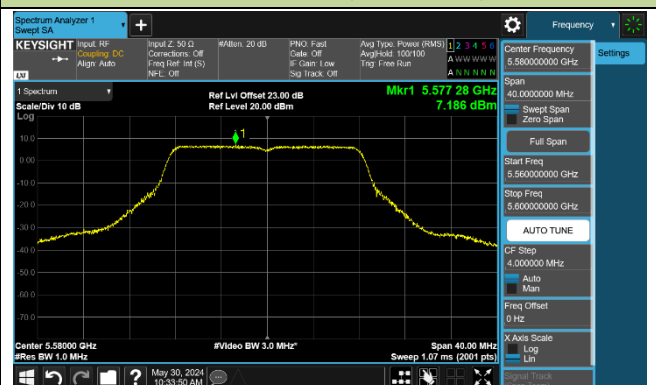

802.11be-EHT240 Power Spectral Density - Ant 0

Channel 130 (5650MHz)

802.11a Power Spectral Density - Ant 1

Channel 36 (5180MHz)

Channel 40 (5200MHz)

Channel 48 (5240MHz)

Channel 52 (5260MHz)

Channel 60 (5300MHz)

Channel 64 (5320MHz)

Channel 100 (5500MHz)

Channel 116 (5580MHz)

802.11ac-VHT20 Power Spectral Density - Ant 1

Channel 36 (5180MHz)

Channel 40 (5200MHz)

Channel 48 (5240MHz)

Channel 52 (5260MHz)