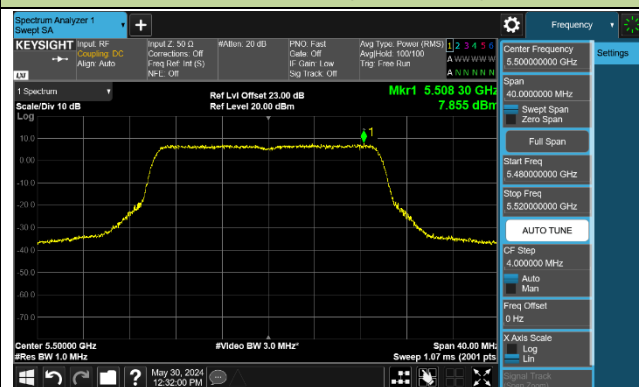

Channel 36 (5180MHz)

Channel 40 (5200MHz)

Channel 48 (5240MHz)

Channel 52 (5260MHz)

Channel 60 (5300MHz)

Channel 64 (5320MHz)

Channel 100 (5500MHz)

Channel 116 (5580MHz)

802.11ax-HE40 Power Spectral Density - Ant 1

Channel 38 (5190MHz)

Channel 46 (5230MHz)

Channel 54 (5270MHz)

Channel 62 (5310MHz)

Channel 102 (5510MHz)

Channel 110 (5550MHz)

Channel 134 (5670MHz)