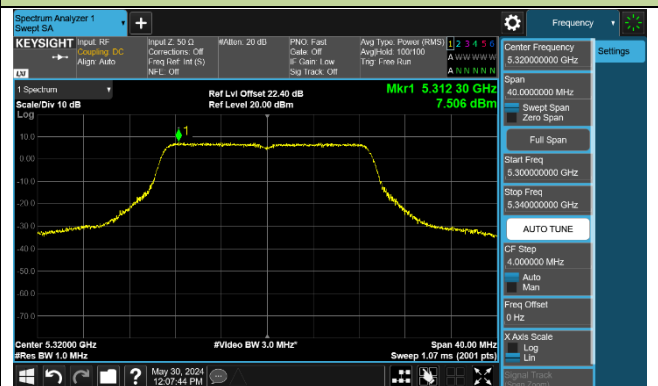

Channel 64 (5320MHz)

Channel 100 (5500MHz)

Channel 116 (5580MHz)

802.11ac-VHT20 Power Spectral Density - Ant 1

Channel 36 (5180MHz)

Channel 40 (5200MHz)

Channel 48 (5240MHz)

Channel 52 (5260MHz)

Channel 60 (5300MHz)

Channel 64 (5320MHz)

Channel 100 (5500MHz)

Channel 116 (5580MHz)

802.11ac-VHT40 Power Spectral Density - Ant 1

Channel 38 (5190MHz)

Channel 46 (5230MHz)

Channel 54 (5270MHz)