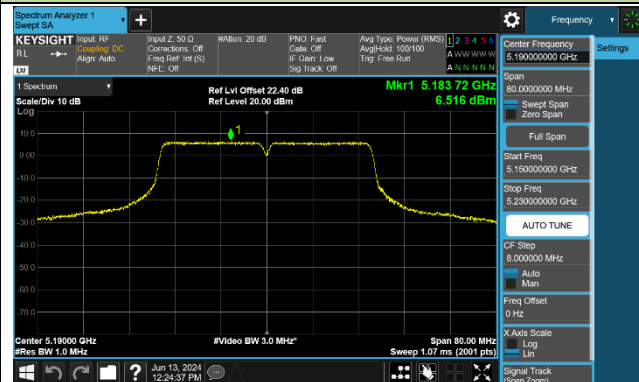

Channel 60 (5300MHz)

Channel 64 (5320MHz)

Channel 100 (5500MHz)

Channel 116 (5580MHz)

802.11ac-VHT40 Power Spectral Density - Ant 1

Channel 38 (5190MHz)

Channel 46 (5230MHz)

Channel 54 (5270MHz)

Channel 62 (5310MHz)

Channel 102 (5510MHz)

Channel 110 (5550MHz)

Channel 134 (5670MHz)

Channel 142 (5710MHz)

802.11ac-VHT80 Power Spectral Density - Ant 1

Channel 42 (5210MHz)

Channel 58 (5290MHz)