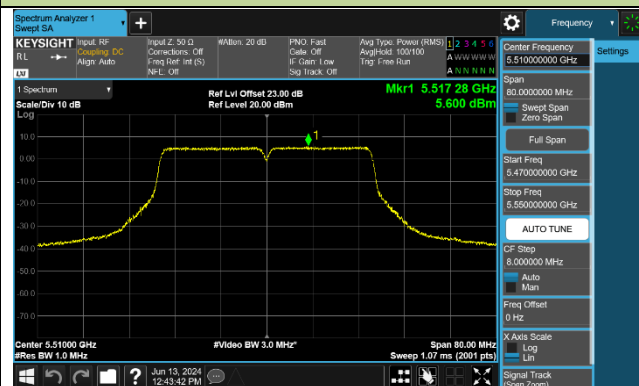

Channel 60 (5300MHz)

Channel 64 (5320MHz)

Channel 100 (5500MHz)

Channel 116 (5580MHz)

802.11ac-VHT40 Power Spectral Density - Ant 1

Channel 38 (5190MHz)

Channel 46 (5230MHz)

Channel 54 (5270MHz)

Channel 62 (5310MHz)

Channel 102 (5510MHz)

Channel 110 (5550MHz)

Channel 134 (5670MHz)

Channel 142 (5710MHz)

802.11ac-VHT80 Power Spectral Density - Ant 1

Channel 42 (5210MHz)

Channel 58 (5290MHz)