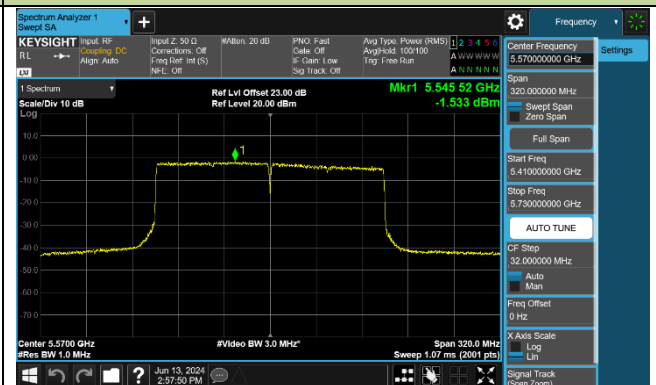

Channel 142 (5710MHz)

802.11ax-HE80 Power Spectral Density - Ant 1

Channel 42 (5210MHz)

Channel 58 (5290MHz)

Channel 106 (5530MHz)

Channel 122 (5610MHz)

Channel 138 (5690MHz)

Channel 155 (5775MHz)

802.11ax-HE160 Power Spectral Density - Ant 1

Channel 50 (5250MHz)

Channel 114 (5570MHz)

802.11be-EHT20 Power Spectral Density - Ant 1

Channel 36 (5180MHz)

Channel 40 (5200MHz)

Channel 48 (5240MHz)

Channel 52 (5260MHz)