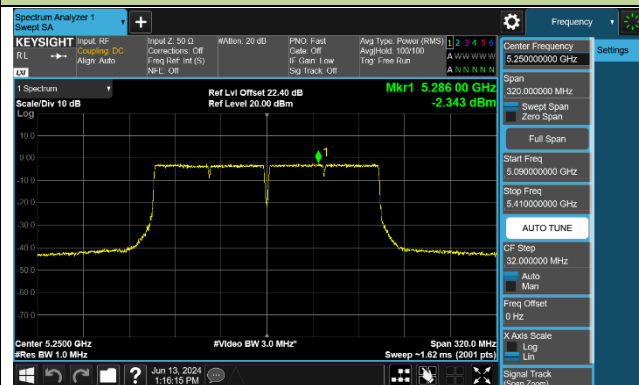

Channel 106 (5530MHz)

Channel 122 (5610MHz)

Channel 138 (5690MHz)

Channel 155 (5775MHz)

802.11ac-VHT160 Power Spectral Density - Ant 1

Channel 50 (5250MHz)

Channel 114 (5570MHz)

802.11ax-HE20 Power Spectral Density - Ant 1