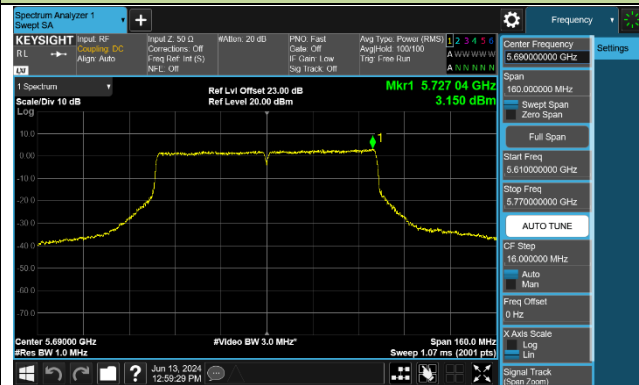

Channel 62 (5310MHz)

Channel 102 (5510MHz)

Channel 110 (5550MHz)

Channel 134 (5670MHz)

Channel 142 (5710MHz)

802.11ac-VHT80 Power Spectral Density - Ant 1

Channel 42 (5210MHz)

Channel 58 (5290MHz)

Channel 106 (5530MHz)

Channel 122 (5610MHz)

Channel 138 (5690MHz)

Channel 155 (5775MHz)

802.11ac-VHT160 Power Spectral Density - Ant 1

Channel 50 (5250MHz)

Channel 114 (5570MHz)

802.11ax-HE20 Power Spectral Density - Ant 1