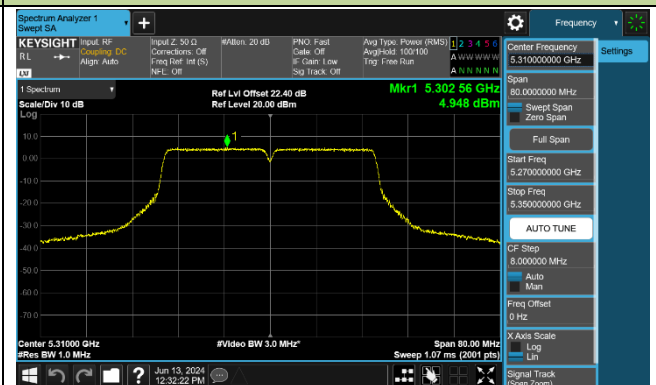

Channel 60 (5300MHz)

Channel 64 (5320MHz)

Channel 100 (5500MHz)

Channel 116 (5580MHz)

802.11ac-VHT40 Power Spectral Density - Ant 1

Channel 38 (5190MHz)

Channel 46 (5230MHz)

Channel 54 (5270MHz)

Channel 62 (5310MHz)

Channel 102 (5510MHz)

Channel 110 (5550MHz)

Channel 134 (5670MHz)

Channel 142 (5710MHz)

802.11ac-VHT80 Power Spectral Density - Ant 1

Channel 42 (5210MHz)

Channel 58 (5290MHz)