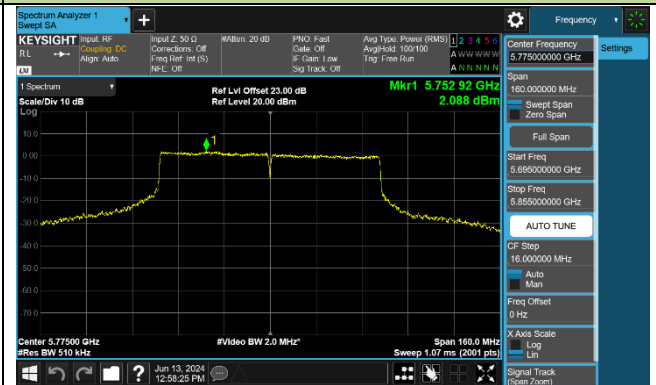

Channel 62 (5310MHz)

Channel 102 (5510MHz)

Channel 110 (5550MHz)

Channel 134 (5670MHz)

Channel 142 (5710MHz)

802.11ac-VHT80 Power Spectral Density - Ant 1

Channel 42 (5210MHz)

Channel 58 (5290MHz)

Channel 106 (5530MHz)

Channel 122 (5610MHz)

Channel 138 (5690MHz)

Channel 155 (5775MHz)

802.11ac-VHT160 Power Spectral Density - Ant 1

Channel 50 (5250MHz)

Channel 114 (5570MHz)

802.11ax-HE20 Power Spectral Density - Ant 1