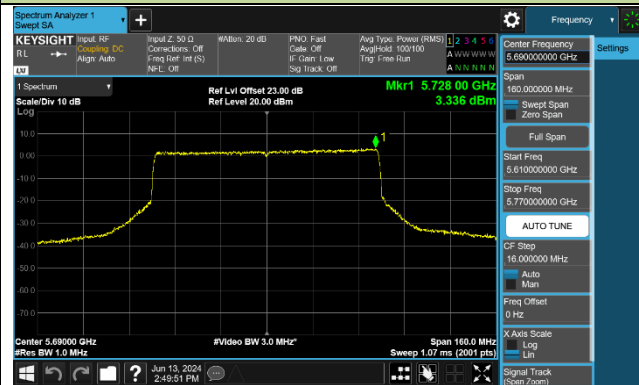

Channel 142 (5710MHz)

802.11ax-HE80 Power Spectral Density - Ant 1

Channel 42 (5210MHz)

Channel 58 (5290MHz)

Channel 106 (5530MHz)

Channel 122 (5610MHz)

Channel 138 (5690MHz)

Channel 155 (5775MHz)

802.11ax-HE160 Power Spectral Density - Ant 1

Channel 50 (5250MHz)

Channel 114 (5570MHz)

802.11be-EHT20 Power Spectral Density - Ant 1

Channel 36 (5180MHz)

Channel 40 (5200MHz)

Channel 48 (5240MHz)

Channel 52 (5260MHz)