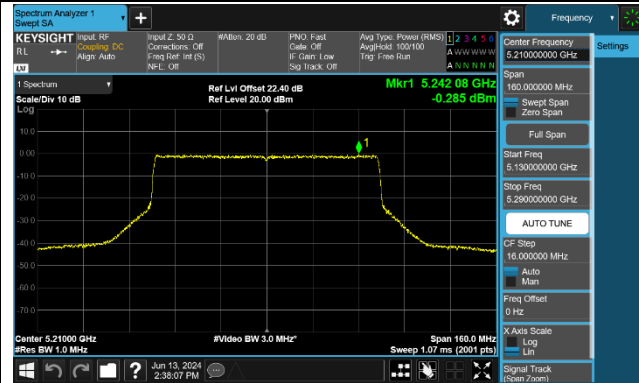

802.11ax-HE40 Power Spectral Density - Ant 1

Channel 38 (5190MHz)

Channel 46 (5230MHz)

Channel 54 (5270MHz)

Channel 62 (5310MHz)

Channel 102 (5510MHz)

Channel 110 (5550MHz)

Channel 134 (5670MHz)

Channel 142 (5710MHz)

802.11ax-HE80 Power Spectral Density - Ant 1

Channel 42 (5210MHz)

Channel 58 (5290MHz)

Channel 106 (5530MHz)

Channel 122 (5610MHz)

Channel 138 (5690MHz)

Channel 155 (5775MHz)