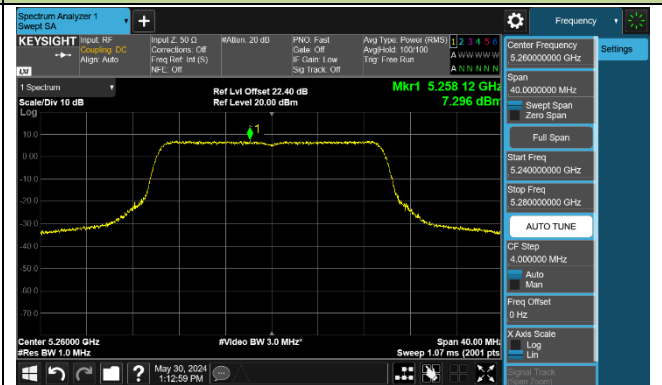

Channel 142 (5710MHz)

802.11ax-HE80 Power Spectral Density - Ant 1

Channel 42 (5210MHz)

Channel 58 (5290MHz)

Channel 106 (5530MHz)

Channel 122 (5610MHz)

Channel 138 (5690MHz)

Channel 155 (5775MHz)

802.11ax-HE160 Power Spectral Density - Ant 1

Channel 50 (5250MHz)

Channel 114 (5570MHz)

802.11be-EHT20 Power Spectral Density - Ant 1

Channel 36 (5180MHz)

Channel 40 (5200MHz)

Channel 48 (5240MHz)

Channel 52 (5260MHz)

Channel 60 (5300MHz)

Channel 64 (5320MHz)

Channel 100 (5500MHz)

Channel 116 (5580MHz)