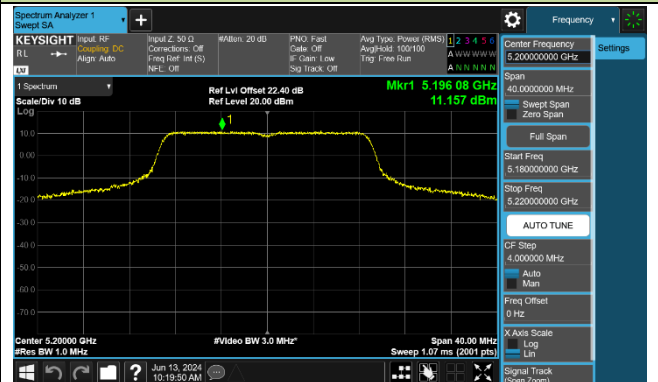

Channel 64 (5320MHz)

Channel 100 (5500MHz)

Channel 116 (5580MHz)

802.11ac-VHT20 Power Spectral Density - Ant 1

Channel 36 (5180MHz)

Channel 40 (5200MHz)

Channel 48 (5240MHz)

Channel 52 (5260MHz)

Channel 60 (5300MHz)

Channel 64 (5320MHz)

Channel 100 (5500MHz)

Channel 116 (5580MHz)

802.11ac-VHT40 Power Spectral Density - Ant 1

Channel 38 (5190MHz)

Channel 46 (5230MHz)

Channel 54 (5270MHz)