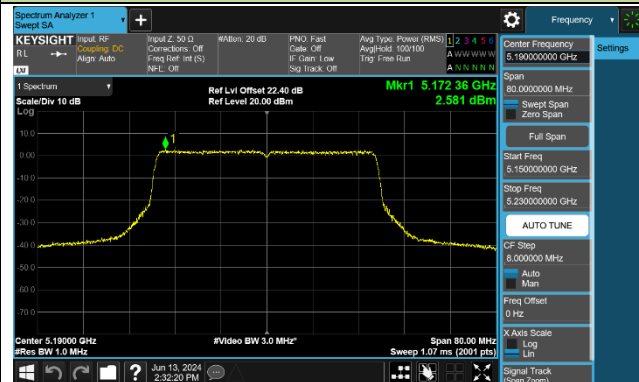

Channel 36 (5180MHz)

Channel 40 (5200MHz)

Channel 48 (5240MHz)

Channel 52 (5260MHz)

Channel 60 (5300MHz)

Channel 64 (5320MHz)

Channel 100 (5500MHz)

Channel 116 (5580MHz)

802.11ax-HE40 Power Spectral Density - Ant 1

Channel 38 (5190MHz)

Channel 46 (5230MHz)

Channel 54 (5270MHz)

Channel 62 (5310MHz)

Channel 102 (5510MHz)

Channel 110 (5550MHz)

Channel 134 (5670MHz)