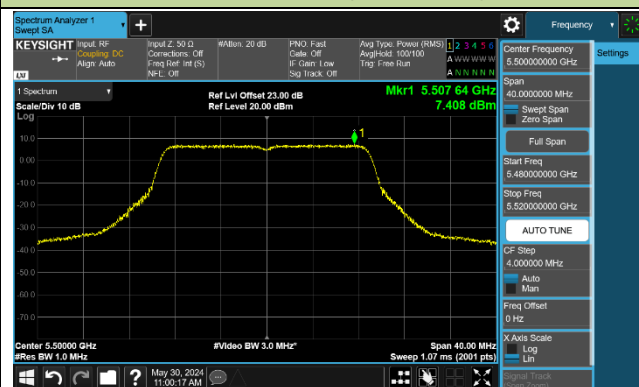

Channel 64 (5320MHz)

Channel 100 (5500MHz)

Channel 116 (5580MHz)

802.11ac-VHT20 Power Spectral Density - Ant 1

Channel 36 (5180MHz)

Channel 40 (5200MHz)

Channel 48 (5240MHz)

Channel 52 (5260MHz)

Channel 60 (5300MHz)

Channel 64 (5320MHz)

Channel 100 (5500MHz)

Channel 116 (5580MHz)

802.11ac-VHT40 Power Spectral Density - Ant 1

Channel 38 (5190MHz)

Channel 46 (5230MHz)

Channel 54 (5270MHz)