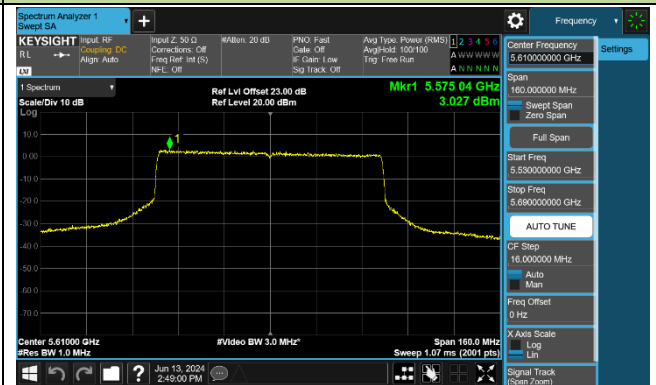

Channel 142 (5710MHz)

802.11ax-HE80 Power Spectral Density - Ant 1

Channel 42 (5210MHz)

Channel 58 (5290MHz)

Channel 106 (5530MHz)

Channel 122 (5610MHz)

Channel 138 (5690MHz)

Channel 155 (5775MHz)

802.11ax-HE160 Power Spectral Density - Ant 1

Channel 50 (5250MHz)

Channel 114 (5570MHz)

802.11be-EHT20 Power Spectral Density - Ant 1

Channel 36 (5180MHz)

Channel 40 (5200MHz)

Channel 48 (5240MHz)

Channel 52 (5260MHz)