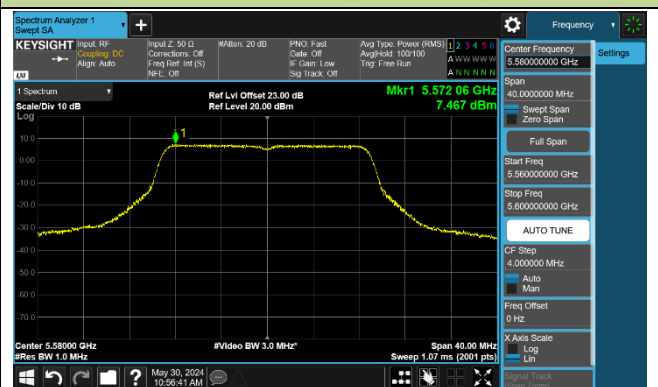

Channel 60 (5300MHz)

Channel 64 (5320MHz)

Channel 100 (5500MHz)

Channel 116 (5580MHz)

802.11ac-VHT40 Power Spectral Density - Ant 1

Channel 38 (5190MHz)

Channel 46 (5230MHz)

Channel 54 (5270MHz)

Channel 62 (5310MHz)

Channel 102 (5510MHz)

Channel 110 (5550MHz)

Channel 134 (5670MHz)

Channel 142 (5710MHz)

802.11ac-VHT80 Power Spectral Density - Ant 1

Channel 42 (5210MHz)

Channel 58 (5290MHz)