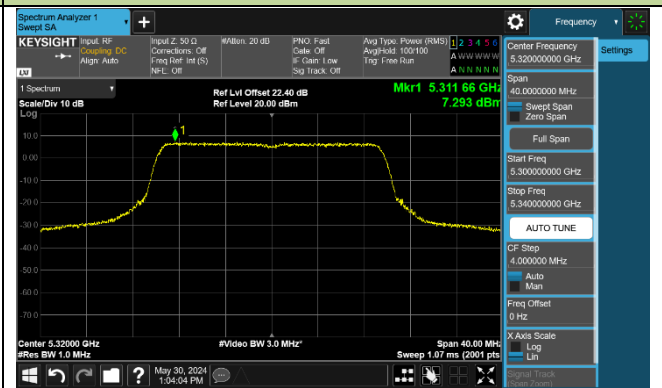

Channel 142 (5710MHz)

802.11ax-HE80 Power Spectral Density - Ant 1

Channel 42 (5210MHz)

Channel 58 (5290MHz)

Channel 106 (5530MHz)

Channel 122 (5610MHz)

Channel 138 (5690MHz)

Channel 155 (5775MHz)

802.11ax-HE160 Power Spectral Density - Ant 1

Channel 50 (5250MHz)

Channel 114 (5570MHz)

802.11be-EHT20 Power Spectral Density - Ant 1

Channel 36 (5180MHz)

Channel 40 (5200MHz)

Channel 48 (5240MHz)

Channel 52 (5260MHz)

Channel 60 (5300MHz)

Channel 64 (5320MHz)

Channel 100 (5500MHz)

Channel 116 (5580MHz)