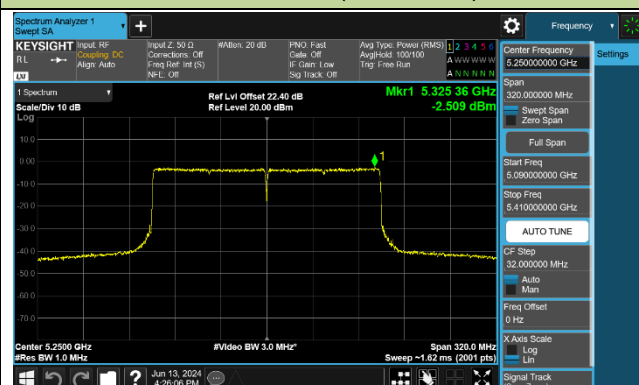

Channel 42 (5210MHz)

Channel 58 (5290MHz)

Channel 106 (5530MHz)

Channel 122 (5610MHz)

Channel 138 (5690MHz)

Channel 155 (5775MHz)

802.11be-EHT160 Power Spectral Density - Ant 0 + 2+ 3

Channel 50 (5250MHz)

Channel 114 (5570MHz)