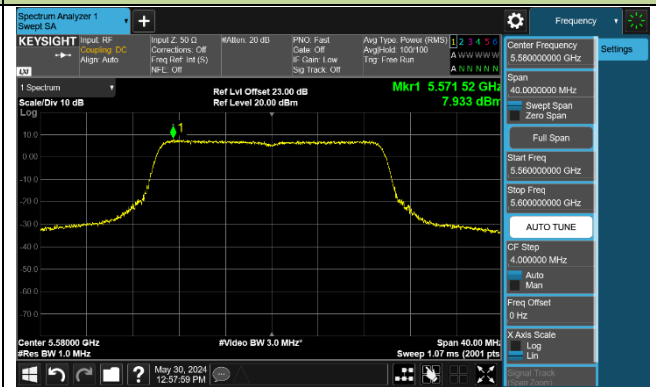

802.11ax-HE80 Power Spectral Density - Ant 0

802.11ax-HE160 Power Spectral Density - Ant 0

Channel 50 (5250MHz)

Channel 114 (5570MHz)

802.11be-EHT20 Power Spectral Density - Ant 0

Channel 36 (5180MHz)

Channel 40 (5200MHz)

Channel 48 (5240MHz)

Channel 52 (5260MHz)

Channel 60 (5300MHz)

Channel 64 (5320MHz)

Channel 100 (5500MHz)

Channel 116 (5580MHz)

802.11be-EHT40 Power Spectral Density - Ant 0

Channel 38 (5190MHz)

Channel 46 (5230MHz)

Channel 54 (5270MHz)

Channel 62 (5310MHz)

Channel 102 (5510MHz)

Channel 110 (5550MHz)

Channel 134 (5670MHz)

Channel 142 (5710MHz)

802.11be-EHT80 Power Spectral Density - Ant 0