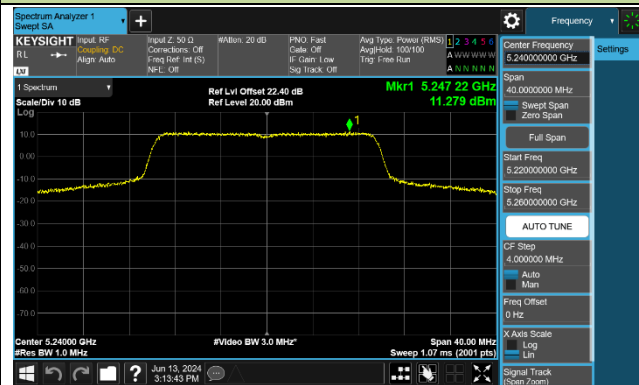

Channel 48 (5240MHz)