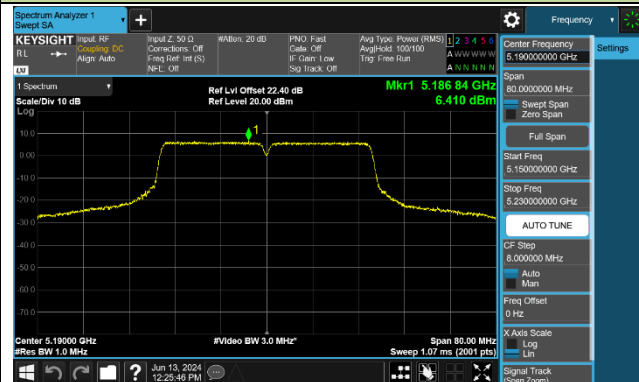

802.11ac-VHT40 Power Spectral Density - Ant 0

Channel 38 (5190MHz)

Channel 46 (5230MHz)

Channel 54 (5270MHz)

Channel 62 (5310MHz)

Channel 102 (5510MHz)

Channel 110 (5550MHz)

Channel 134 (5670MHz)

Channel 142 (5710MHz)

802.11ac-VHT80 Power Spectral Density - Ant 0

802.11ac-VHT160 Power Spectral Density - Ant 0

Channel 50 (5250MHz)

Channel 114 (5570MHz)

802.11ax-HE20 Power Spectral Density - Ant 0

Channel 36 (5180MHz)