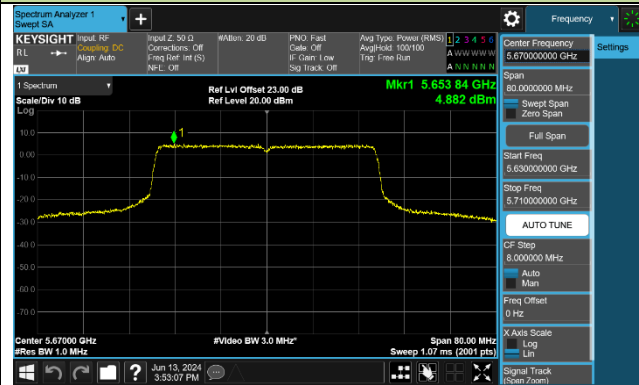

Channel 46 (5230MHz)

Channel 54 (5270MHz)

Channel 62 (5310MHz)

Channel 102 (5510MHz)

Channel 110 (5550MHz)

Channel 134 (5670MHz)

Channel 142 (5710MHz)

802.11be-EHT80 Power Spectral Density - Ant 0

Channel 42 (5210MHz)

Channel 58 (5290MHz)

Channel 106 (5530MHz)

Channel 122 (5610MHz)

Channel 138 (5690MHz)

Channel 155 (5775MHz)

802.11be-EHT160 Power Spectral Density - Ant 0 + 2+ 3

Channel 50 (5250MHz)

Channel 114 (5570MHz)