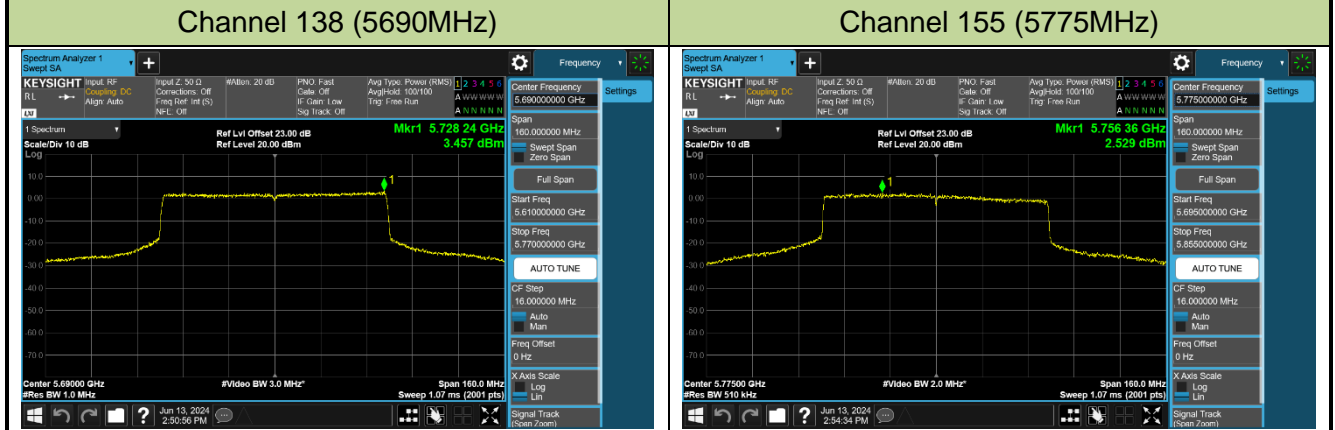

Channel 38 (5190MHz)

Channel 46 (5230MHz)

Channel 54 (5270MHz)

Channel 62 (5310MHz)

Channel 102 (5510MHz)

Channel 110 (5550MHz)

Channel 134 (5670MHz)

Channel 142 (5710MHz)

802.11ax-HE80 Power Spectral Density - Ant 0

802.11ax-HE160 Power Spectral Density - Ant 0

Channel 50 (5250MHz)

Channel 114 (5570MHz)

802.11be-EHT20 Power Spectral Density - Ant 0

Channel 36 (5180MHz)

Channel 40 (5200MHz)