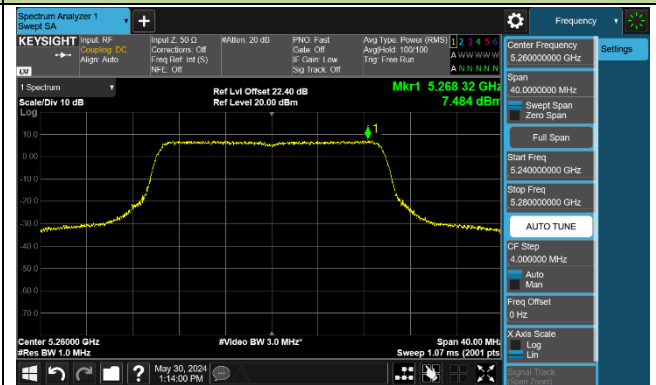

802.11ax-HE80 Power Spectral Density - Ant 0

802.11ax-HE160 Power Spectral Density - Ant 0

Channel 50 (5250MHz)

Channel 114 (5570MHz)

802.11be-EHT20 Power Spectral Density - Ant 0

Channel 36 (5180MHz)

Channel 40 (5200MHz)

Channel 48 (5240MHz)

Channel 52 (5260MHz)

Channel 60 (5300MHz)

Channel 64 (5320MHz)

Channel 100 (5500MHz)

Channel 116 (5580MHz)

802.11be-EHT40 Power Spectral Density - Ant 0

Channel 38 (5190MHz)