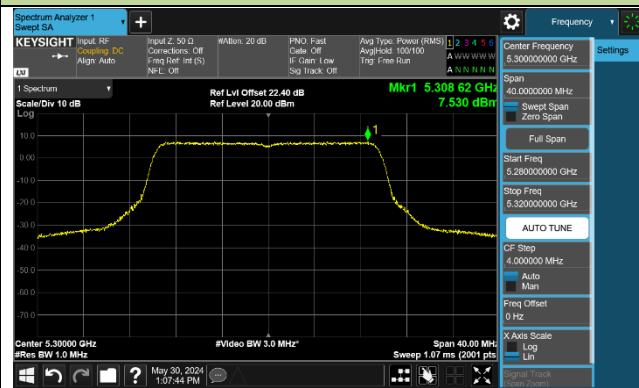

Channel 60 (5300MHz)