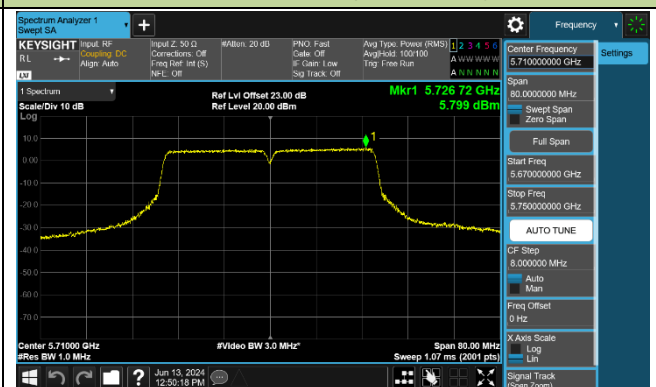

802.11ac-VHT40 Power Spectral Density - Ant 0

Channel 38 (5190MHz)

Channel 46 (5230MHz)

Channel 54 (5270MHz)

Channel 62 (5310MHz)

Channel 102 (5510MHz)

Channel 110 (5550MHz)

Channel 134 (5670MHz)

Channel 142 (5710MHz)

802.11ac-VHT80 Power Spectral Density - Ant 0

802.11ac-VHT160 Power Spectral Density - Ant 0

Channel 50 (5250MHz)

Channel 114 (5570MHz)

802.11ax-HE20 Power Spectral Density - Ant 0

Channel 36 (5180MHz)