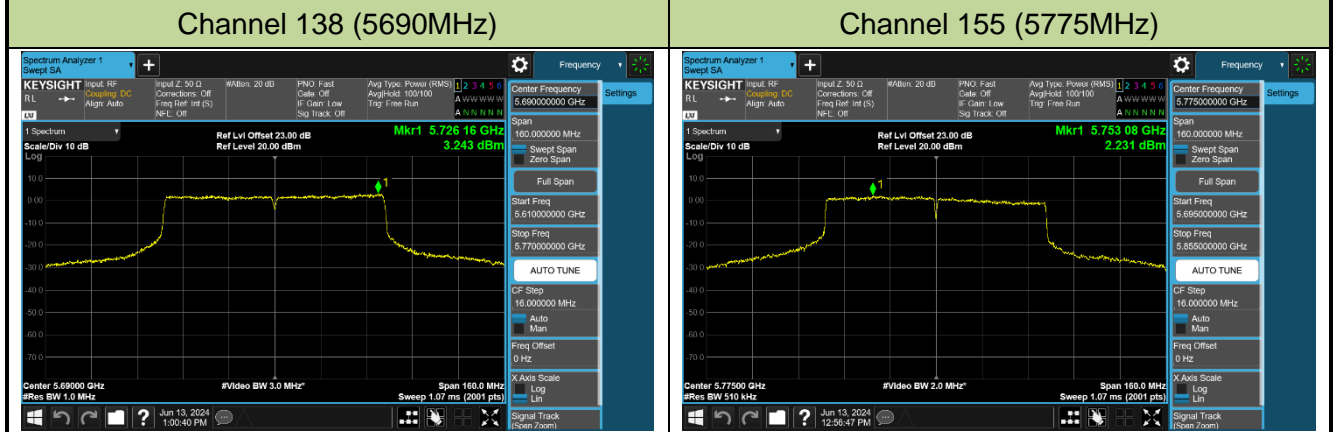

802.11ac-VHT40 Power Spectral Density - Ant 0

Channel 38 (5190MHz)

Channel 46 (5230MHz)

Channel 54 (5270MHz)

Channel 62 (5310MHz)

Channel 102 (5510MHz)

Channel 110 (5550MHz)

Channel 134 (5670MHz)

Channel 142 (5710MHz)

802.11ac-VHT80 Power Spectral Density - Ant 0

802.11ac-VHT160 Power Spectral Density - Ant 0

Channel 50 (5250MHz)

Channel 114 (5570MHz)

802.11ax-HE20 Power Spectral Density - Ant 0

Channel 36 (5180MHz)