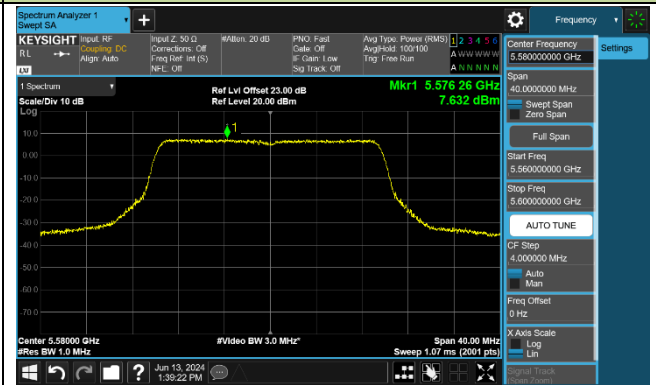

Channel 40 (5200MHz)

Channel 48 (5240MHz)

Channel 52 (5260MHz)

Channel 60 (5300MHz)

Channel 64 (5320MHz)

Channel 100 (5500MHz)

Channel 116 (5580MHz)

802.11ax-HE40 Power Spectral Density - Ant 0

Channel 38 (5190MHz)

Channel 46 (5230MHz)

Channel 54 (5270MHz)

Channel 62 (5310MHz)

Channel 102 (5510MHz)

Channel 110 (5550MHz)

Channel 134 (5670MHz)

Channel 142 (5710MHz)