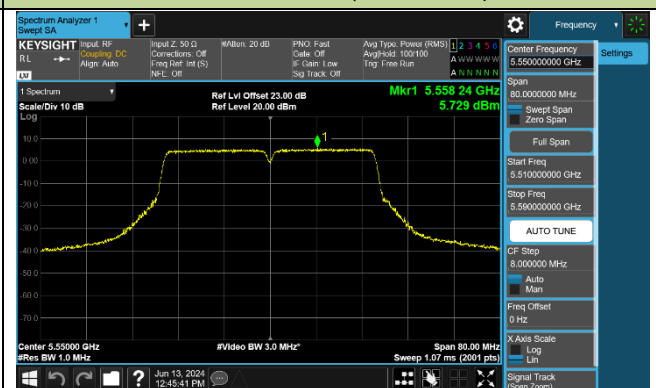

802.11ac-VHT40 Power Spectral Density - Ant 0

Channel 38 (5190MHz)

Channel 46 (5230MHz)

Channel 54 (5270MHz)

Channel 62 (5310MHz)

Channel 102 (5510MHz)

Channel 110 (5550MHz)

Channel 134 (5670MHz)

Channel 142 (5710MHz)

802.11ac-VHT80 Power Spectral Density - Ant 0

802.11ac-VHT160 Power Spectral Density - Ant 0

Channel 50 (5250MHz)

Channel 114 (5570MHz)

802.11ax-HE20 Power Spectral Density - Ant 0

Channel 36 (5180MHz)