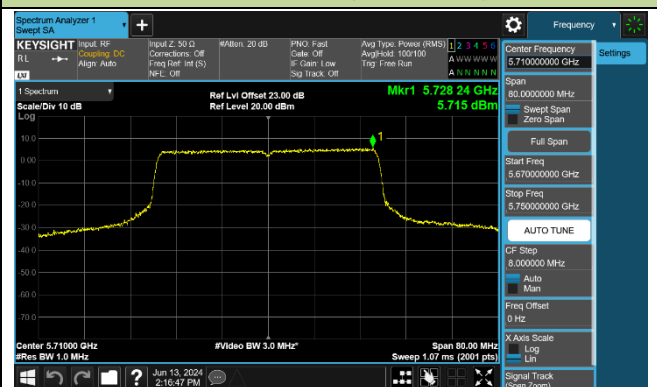

Channel 38 (5190MHz)

Channel 46 (5230MHz)

Channel 54 (5270MHz)

Channel 62 (5310MHz)

Channel 102 (5510MHz)

Channel 110 (5550MHz)

Channel 134 (5670MHz)

Channel 142 (5710MHz)

802.11ax-HE80 Power Spectral Density - Ant 0

802.11ax-HE160 Power Spectral Density - Ant 0

Channel 50 (5250MHz)

Channel 114 (5570MHz)

802.11be-EHT20 Power Spectral Density - Ant 0

Channel 36 (5180MHz)

Channel 40 (5200MHz)