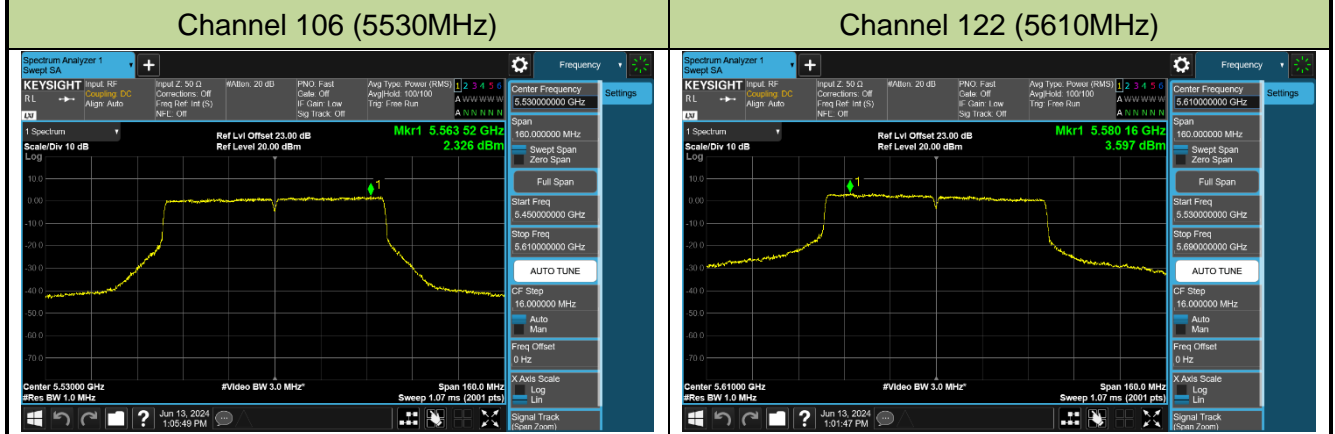

802.11ac-VHT40 Power Spectral Density - Ant 0

Channel 38 (5190MHz)

Channel 46 (5230MHz)

Channel 54 (5270MHz)

Channel 62 (5310MHz)

Channel 102 (5510MHz)

Channel 110 (5550MHz)

Channel 134 (5670MHz)

Channel 142 (5710MHz)

802.11ac-VHT80 Power Spectral Density - Ant 0

802.11ac-VHT160 Power Spectral Density - Ant 0

Channel 50 (5250MHz)

Channel 114 (5570MHz)

802.11ax-HE20 Power Spectral Density - Ant 0

Channel 36 (5180MHz)