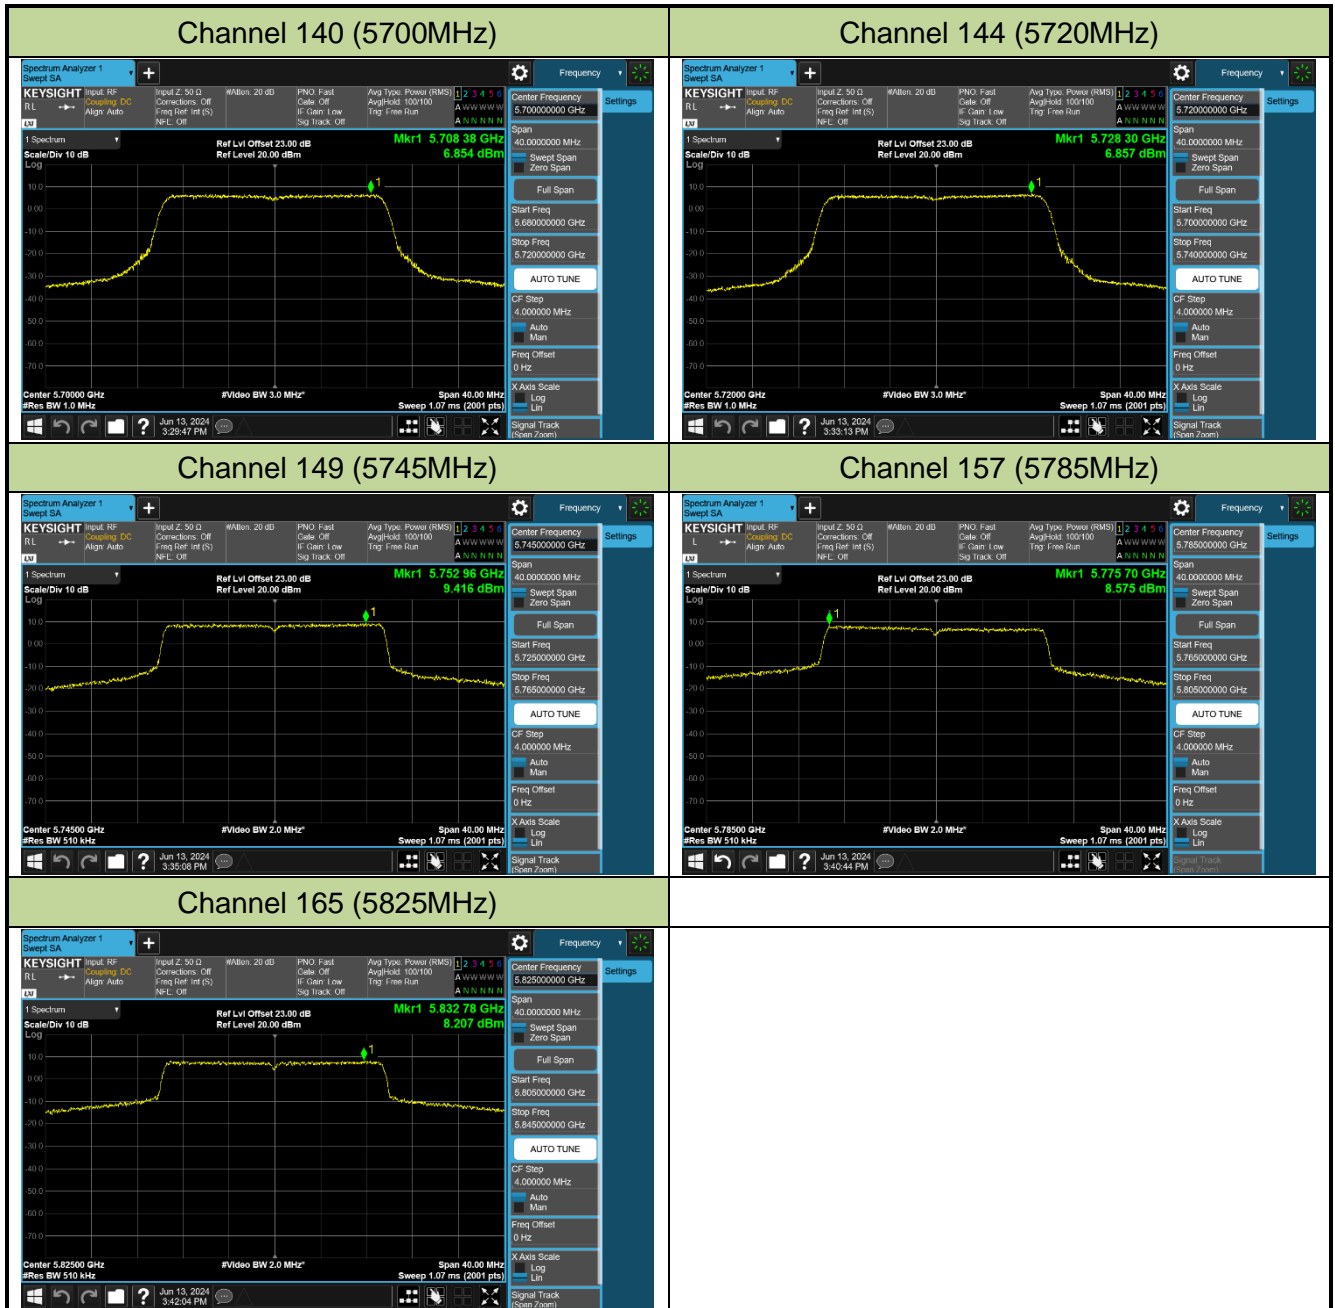

802.11ax-HE80 Power Spectral Density - Ant 0

802.11ax-HE160 Power Spectral Density - Ant 0

Channel 50 (5250MHz)

Channel 114 (5570MHz)

802.11be-EHT20 Power Spectral Density - Ant 0

Channel 36 (5180MHz)

Channel 40 (5200MHz)

Channel 48 (5240MHz)

Channel 52 (5260MHz)

Channel 60 (5300MHz)

Channel 64 (5320MHz)

Channel 100 (5500MHz)

Channel 116 (5580MHz)

802.11be-EHT40 Power Spectral Density - Ant 0

Channel 38 (5190MHz)

Channel 46 (5230MHz)

Channel 54 (5270MHz)

Channel 62 (5310MHz)

Channel 102 (5510MHz)

Channel 110 (5550MHz)

Channel 134 (5670MHz)

Channel 142 (5710MHz)

802.11be-EHT80 Power Spectral Density - Ant 0