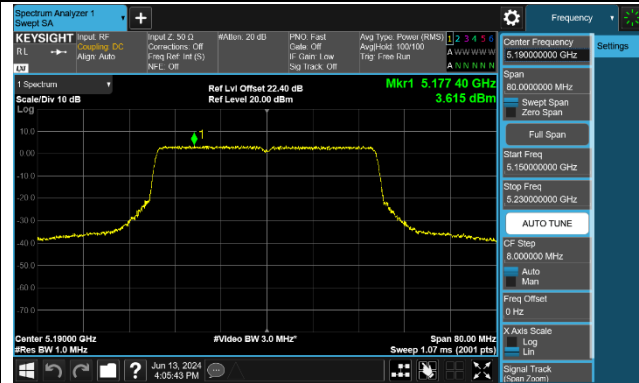

Channel 48 (5240MHz)

Channel 52 (5260MHz)

Channel 60 (5300MHz)

Channel 64 (5320MHz)

Channel 100 (5500MHz)

Channel 116 (5580MHz)

802.11be-EHT40 Power Spectral Density - Ant 0

Channel 38 (5190MHz)

Channel 46 (5230MHz)

Channel 54 (5270MHz)

Channel 62 (5310MHz)

Channel 102 (5510MHz)

Channel 110 (5550MHz)

Channel 134 (5670MHz)

Channel 142 (5710MHz)

802.11be-EHT80 Power Spectral Density - Ant 0