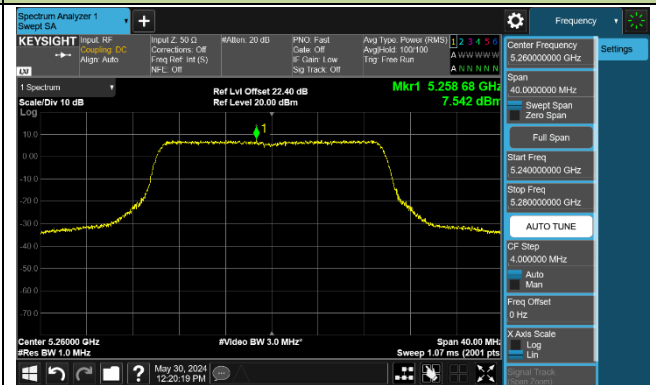

Channel 142 (5710MHz)

802.11ac-VHT80 Power Spectral Density - Ant 0

802.11ac-VHT160 Power Spectral Density - Ant 0

Channel 50 (5250MHz)

Channel 114 (5570MHz)

802.11ax-HE20 Power Spectral Density - Ant 0

Channel 36 (5180MHz)

Channel 40 (5200MHz)

Channel 48 (5240MHz)

Channel 52 (5260MHz)

Channel 60 (5300MHz)

Channel 64 (5320MHz)

Channel 100 (5500MHz)

Channel 116 (5580MHz)

802.11ax-HE40 Power Spectral Density - Ant 0