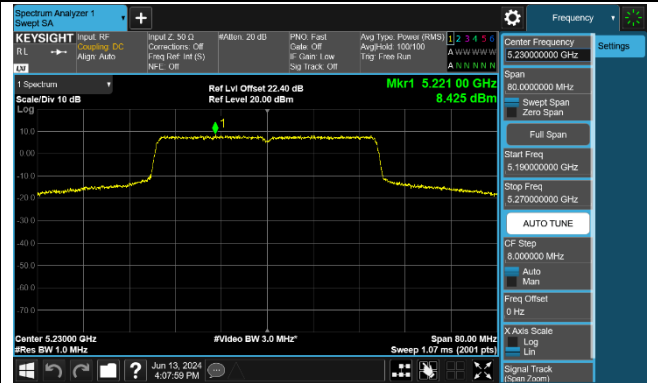

802.11ax-HE80 Power Spectral Density - Ant 0

802.11ax-HE160 Power Spectral Density - Ant 0

Channel 50 (5250MHz)

Channel 114 (5570MHz)

802.11be-EHT20 Power Spectral Density - Ant 0

Channel 36 (5180MHz)

Channel 40 (5200MHz)

Channel 48 (5240MHz)

Channel 52 (5260MHz)

Channel 60 (5300MHz)

Channel 64 (5320MHz)

Channel 100 (5500MHz)

Channel 116 (5580MHz)

802.11be-EHT40 Power Spectral Density - Ant 0

Channel 38 (5190MHz)

Channel 46 (5230MHz)

Channel 54 (5270MHz)

Channel 62 (5310MHz)

Channel 102 (5510MHz)

Channel 110 (5550MHz)

Channel 134 (5670MHz)

Channel 142 (5710MHz)

802.11be-EHT80 Power Spectral Density - Ant 0