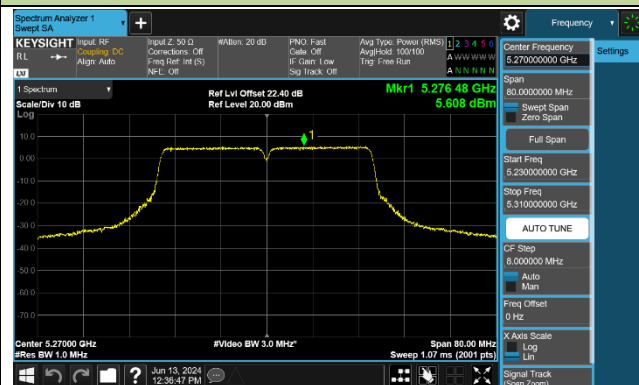

802.11ac-VHT40 Power Spectral Density - Ant 0

Channel 38 (5190MHz)

Channel 46 (5230MHz)

Channel 54 (5270MHz)

Channel 62 (5310MHz)

Channel 102 (5510MHz)

Channel 110 (5550MHz)

Channel 134 (5670MHz)

Channel 142 (5710MHz)

802.11ac-VHT80 Power Spectral Density - Ant 0

802.11ac-VHT160 Power Spectral Density - Ant 0

Channel 50 (5250MHz)

Channel 114 (5570MHz)

802.11ax-HE20 Power Spectral Density - Ant 0

Channel 36 (5180MHz)