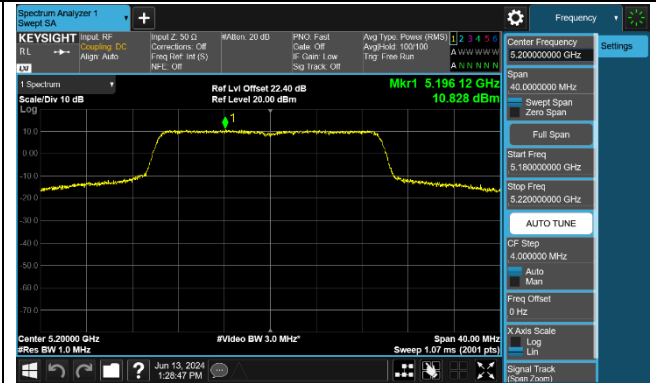

Channel 40 (5200MHz)