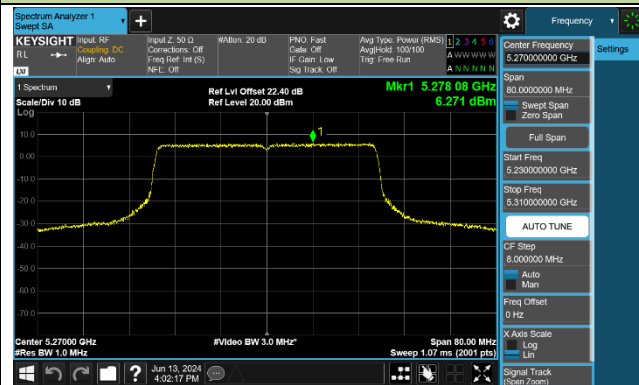

Channel 48 (5240MHz)

Channel 52 (5260MHz)

Channel 60 (5300MHz)

Channel 64 (5320MHz)

Channel 100 (5500MHz)

Channel 116 (5580MHz)

802.11be-EHT40 Power Spectral Density - Ant 0

Channel 38 (5190MHz)

Channel 46 (5230MHz)

Channel 54 (5270MHz)

Channel 62 (5310MHz)

Channel 102 (5510MHz)

Channel 110 (5550MHz)

Channel 134 (5670MHz)

Channel 142 (5710MHz)

802.11be-EHT80 Power Spectral Density - Ant 0