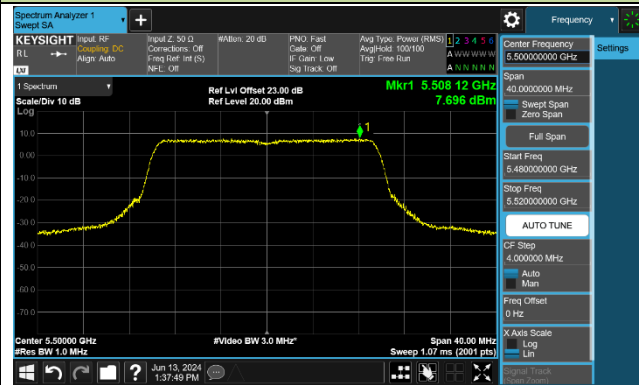

Channel 40 (5200MHz)

Channel 48 (5240MHz)

Channel 52 (5260MHz)

Channel 60 (5300MHz)

Channel 64 (5320MHz)

Channel 100 (5500MHz)

Channel 116 (5580MHz)

802.11ax-HE40 Power Spectral Density - Ant 0

Channel 38 (5190MHz)

Channel 46 (5230MHz)

Channel 54 (5270MHz)

Channel 62 (5310MHz)

Channel 102 (5510MHz)

Channel 110 (5550MHz)

Channel 134 (5670MHz)

Channel 142 (5710MHz)