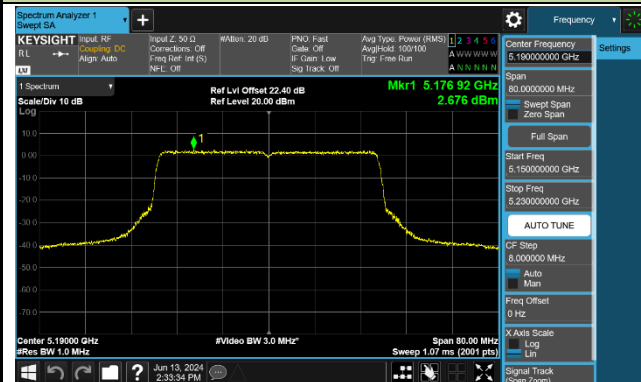

Channel 40 (5200MHz)

Channel 48 (5240MHz)

Channel 52 (5260MHz)

Channel 60 (5300MHz)

Channel 64 (5320MHz)

Channel 100 (5500MHz)

Channel 116 (5580MHz)

802.11ax-HE40 Power Spectral Density - Ant 0

Channel 38 (5190MHz)

Channel 46 (5230MHz)

Channel 54 (5270MHz)

Channel 62 (5310MHz)

Channel 102 (5510MHz)

Channel 110 (5550MHz)

Channel 134 (5670MHz)

Channel 142 (5710MHz)