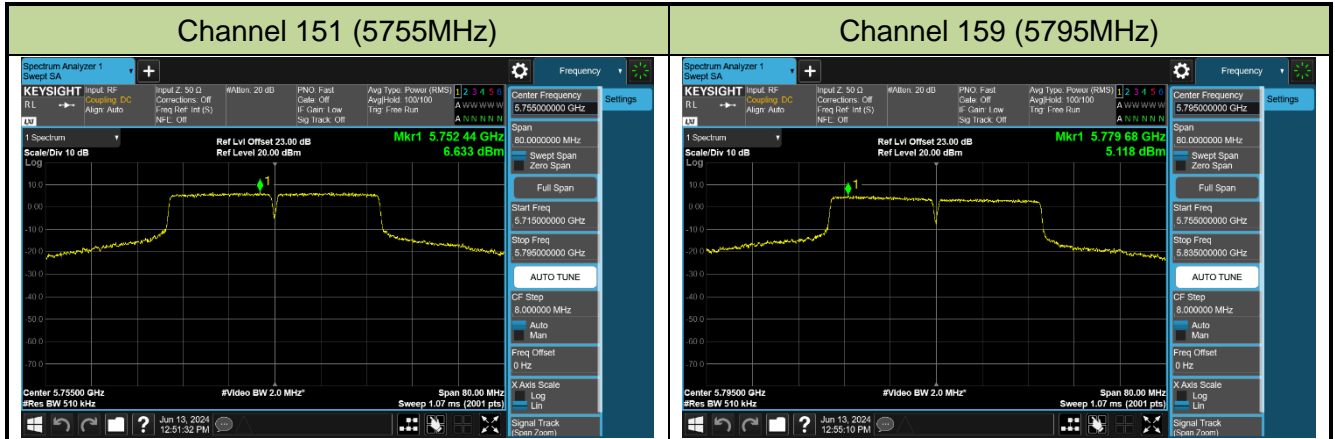

802.11ac-VHT40 Power Spectral Density - Ant 0

Channel 38 (5190MHz)

Channel 46 (5230MHz)

Channel 54 (5270MHz)

Channel 62 (5310MHz)

Channel 102 (5510MHz)

Channel 110 (5550MHz)

Channel 134 (5670MHz)

Channel 142 (5710MHz)

802.11ac-VHT80 Power Spectral Density - Ant 0

802.11ac-VHT160 Power Spectral Density - Ant 0

Channel 50 (5250MHz)

Channel 114 (5570MHz)

802.11ax-HE20 Power Spectral Density - Ant 0

Channel 36 (5180MHz)