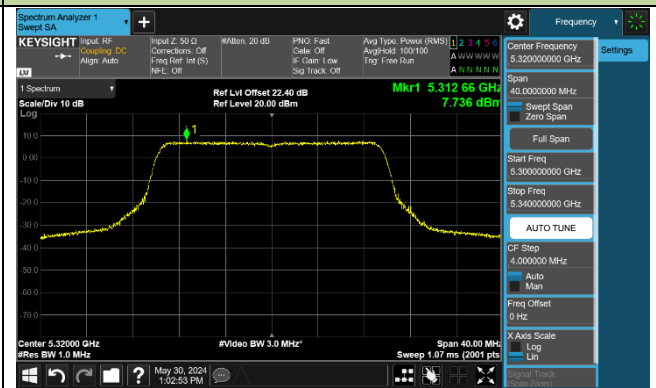

802.11ax-HE80 Power Spectral Density - Ant 0

802.11ax-HE160 Power Spectral Density - Ant 0

Channel 50 (5250MHz)

Channel 114 (5570MHz)

802.11be-EHT20 Power Spectral Density - Ant 0

Channel 36 (5180MHz)

Channel 40 (5200MHz)

Channel 48 (5240MHz)

Channel 52 (5260MHz)

Channel 60 (5300MHz)

Channel 64 (5320MHz)

Channel 100 (5500MHz)

Channel 116 (5580MHz)

802.11be-EHT40 Power Spectral Density - Ant 0

Channel 38 (5190MHz)

Channel 46 (5230MHz)

Channel 54 (5270MHz)

Channel 62 (5310MHz)

Channel 102 (5510MHz)

Channel 110 (5550MHz)

Channel 134 (5670MHz)

Channel 142 (5710MHz)

802.11be-EHT80 Power Spectral Density - Ant 0