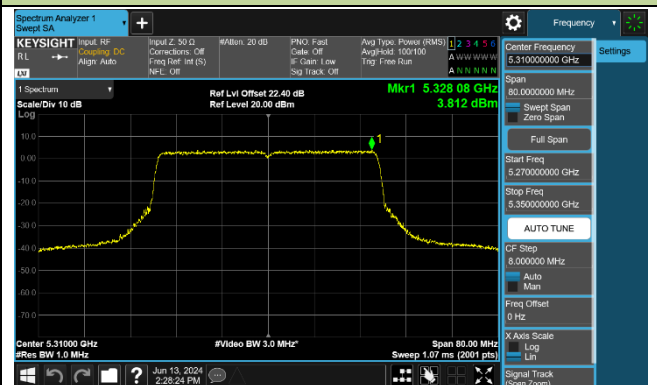

Channel 38 (5190MHz)

Channel 46 (5230MHz)

Channel 54 (5270MHz)

Channel 62 (5310MHz)

Channel 102 (5510MHz)

Channel 110 (5550MHz)

Channel 134 (5670MHz)

Channel 142 (5710MHz)

802.11ax-HE80 Power Spectral Density - Ant 0

802.11ax-HE160 Power Spectral Density - Ant 0

Channel 50 (5250MHz)

Channel 114 (5570MHz)

802.11be-EHT20 Power Spectral Density - Ant 0

Channel 36 (5180MHz)

Channel 40 (5200MHz)