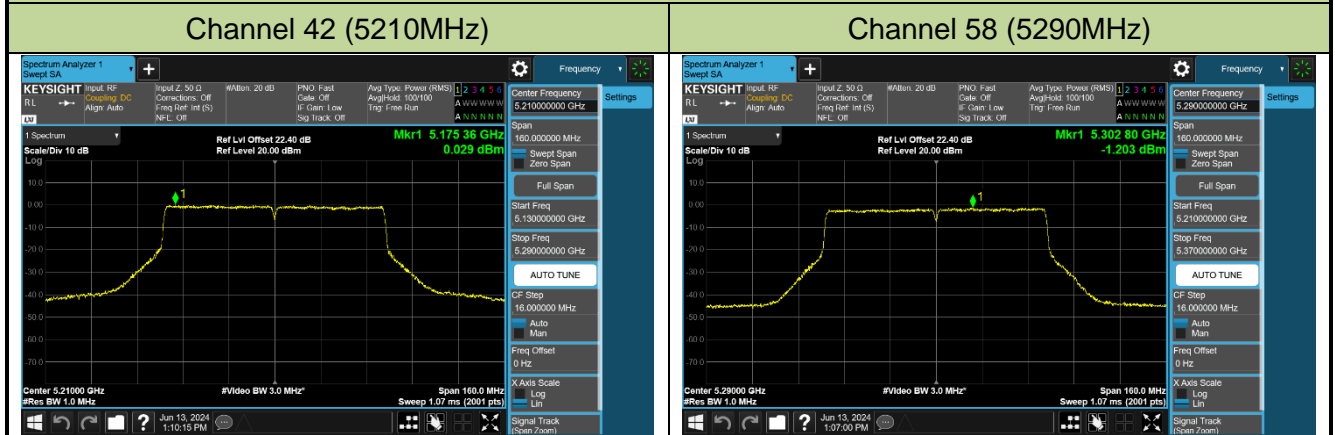

802.11ac-VHT40 Power Spectral Density - Ant 0

Channel 38 (5190MHz)

Channel 46 (5230MHz)

Channel 54 (5270MHz)

Channel 62 (5310MHz)

Channel 102 (5510MHz)

Channel 110 (5550MHz)

Channel 134 (5670MHz)

Channel 142 (5710MHz)

802.11ac-VHT80 Power Spectral Density - Ant 0

802.11ac-VHT160 Power Spectral Density - Ant 0

Channel 50 (5250MHz)

Channel 114 (5570MHz)

802.11ax-HE20 Power Spectral Density - Ant 0

Channel 36 (5180MHz)