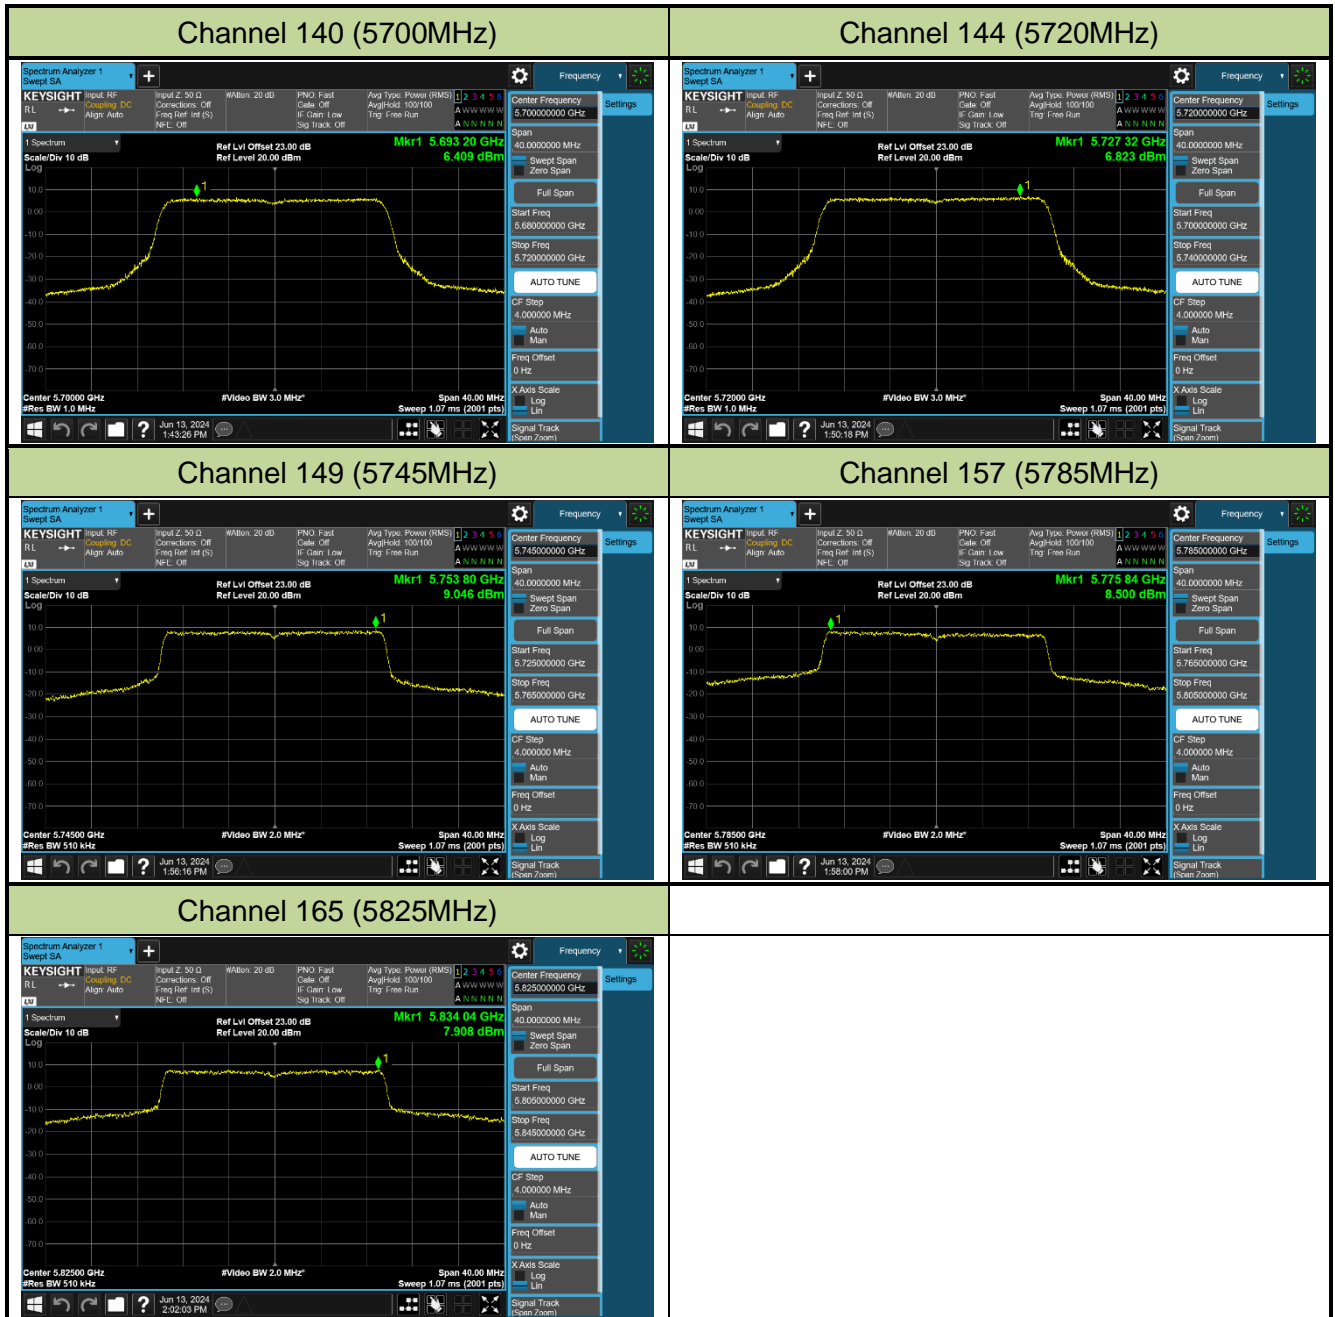

Channel 142 (5710MHz)

802.11ac-VHT80 Power Spectral Density - Ant 0

802.11ac-VHT160 Power Spectral Density - Ant 0

Channel 50 (5250MHz)

Channel 114 (5570MHz)

802.11ax-HE20 Power Spectral Density - Ant 0

Channel 36 (5180MHz)

Channel 40 (5200MHz)

Channel 48 (5240MHz)

Channel 52 (5260MHz)

Channel 60 (5300MHz)

Channel 64 (5320MHz)

Channel 100 (5500MHz)

Channel 116 (5580MHz)

802.11ax-HE40 Power Spectral Density - Ant 0

Channel 38 (5190MHz)

Channel 46 (5230MHz)

Channel 54 (5270MHz)

Channel 62 (5310MHz)

Channel 102 (5510MHz)

Channel 110 (5550MHz)

Channel 134 (5670MHz)

Channel 142 (5710MHz)