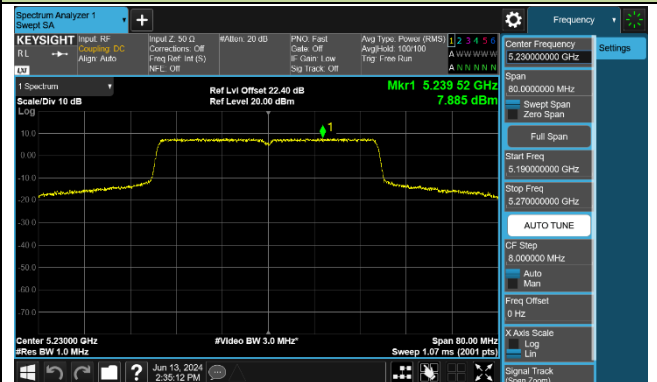

Channel 40 (5200MHz)

Channel 48 (5240MHz)

Channel 52 (5260MHz)

Channel 60 (5300MHz)

Channel 64 (5320MHz)

Channel 100 (5500MHz)

Channel 116 (5580MHz)

802.11ax-HE40 Power Spectral Density - Ant 0

Channel 38 (5190MHz)

Channel 46 (5230MHz)

Channel 54 (5270MHz)

Channel 62 (5310MHz)

Channel 102 (5510MHz)

Channel 110 (5550MHz)

Channel 134 (5670MHz)

Channel 142 (5710MHz)