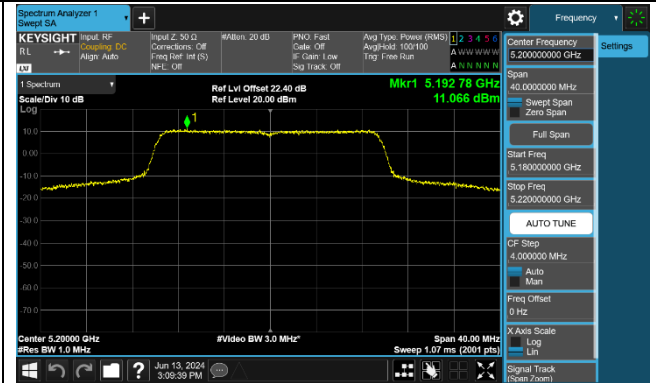

802.11ax-HE80 Power Spectral Density - Ant 0

802.11ax-HE160 Power Spectral Density - Ant 0

Channel 50 (5250MHz)

Channel 114 (5570MHz)

802.11be-EHT20 Power Spectral Density - Ant 0

Channel 36 (5180MHz)

Channel 40 (5200MHz)