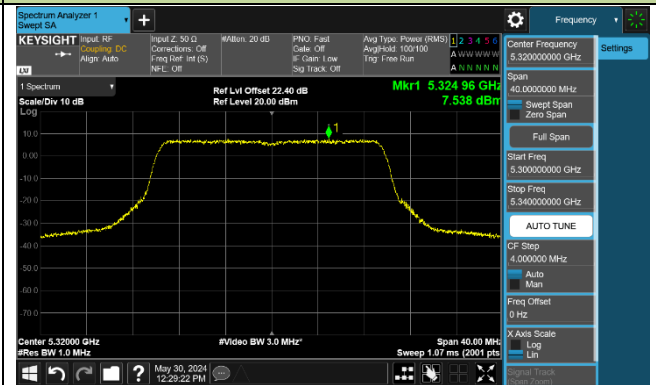

Channel 142 (5710MHz)

802.11ac-VHT80 Power Spectral Density - Ant 0

802.11ac-VHT160 Power Spectral Density - Ant 0

Channel 50 (5250MHz)

Channel 114 (5570MHz)

802.11ax-HE20 Power Spectral Density - Ant 0

Channel 36 (5180MHz)

Channel 40 (5200MHz)

Channel 48 (5240MHz)

Channel 52 (5260MHz)

Channel 60 (5300MHz)

Channel 64 (5320MHz)

Channel 100 (5500MHz)

Channel 116 (5580MHz)

802.11ax-HE40 Power Spectral Density - Ant 0

Channel 38 (5190MHz)

Channel 46 (5230MHz)

Channel 54 (5270MHz)

Channel 62 (5310MHz)

Channel 102 (5510MHz)

Channel 110 (5550MHz)

Channel 134 (5670MHz)

Channel 142 (5710MHz)