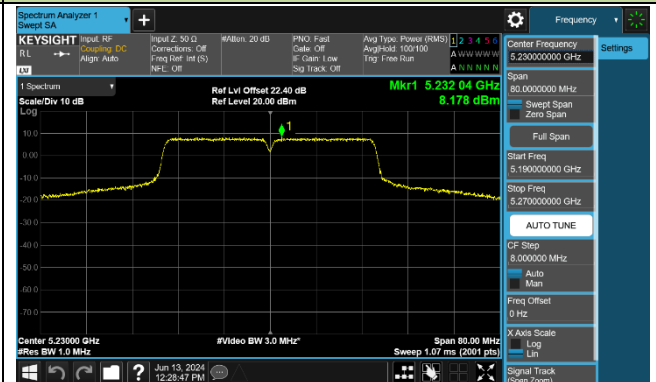

802.11ac-VHT40 Power Spectral Density - Ant 0

Channel 38 (5190MHz)

Channel 46 (5230MHz)

Channel 54 (5270MHz)

Channel 62 (5310MHz)

Channel 102 (5510MHz)

Channel 110 (5550MHz)

Channel 134 (5670MHz)

Channel 142 (5710MHz)

802.11ac-VHT80 Power Spectral Density - Ant 0

802.11ac-VHT160 Power Spectral Density - Ant 0

Channel 50 (5250MHz)

Channel 114 (5570MHz)

802.11ax-HE20 Power Spectral Density - Ant 0

Channel 36 (5180MHz)