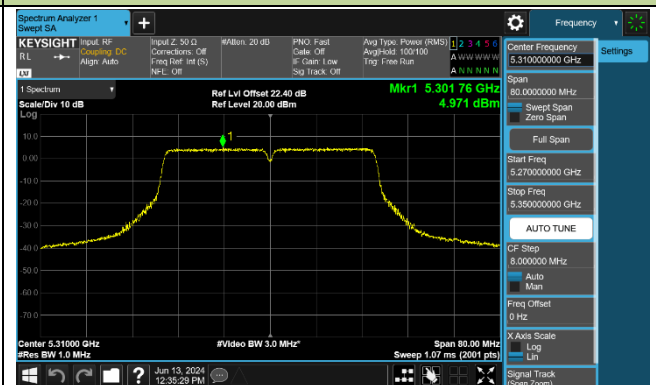

802.11ac-VHT40 Power Spectral Density - Ant 0

Channel 38 (5190MHz)

Channel 46 (5230MHz)

Channel 54 (5270MHz)

Channel 62 (5310MHz)

Channel 102 (5510MHz)

Channel 110 (5550MHz)

Channel 134 (5670MHz)

Channel 142 (5710MHz)

802.11ac-VHT80 Power Spectral Density - Ant 0

802.11ac-VHT160 Power Spectral Density - Ant 0

Channel 50 (5250MHz)

Channel 114 (5570MHz)

802.11ax-HE20 Power Spectral Density - Ant 0

Channel 36 (5180MHz)