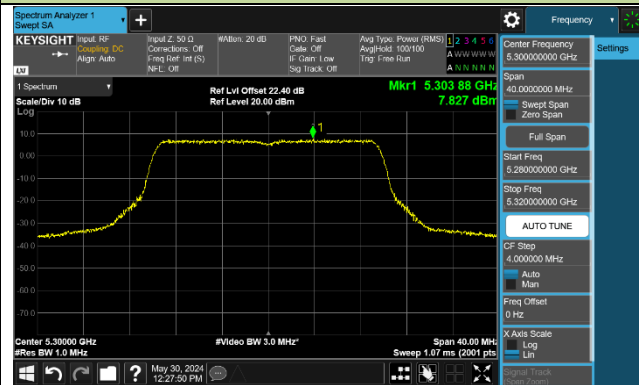

Channel 40 (5200MHz)

Channel 48 (5240MHz)

Channel 52 (5260MHz)

Channel 60 (5300MHz)

Channel 64 (5320MHz)

Channel 100 (5500MHz)

Channel 116 (5580MHz)

802.11ax-HE40 Power Spectral Density - Ant 0

Channel 38 (5190MHz)

Channel 46 (5230MHz)

Channel 54 (5270MHz)

Channel 62 (5310MHz)

Channel 102 (5510MHz)

Channel 110 (5550MHz)

Channel 134 (5670MHz)

Channel 142 (5710MHz)