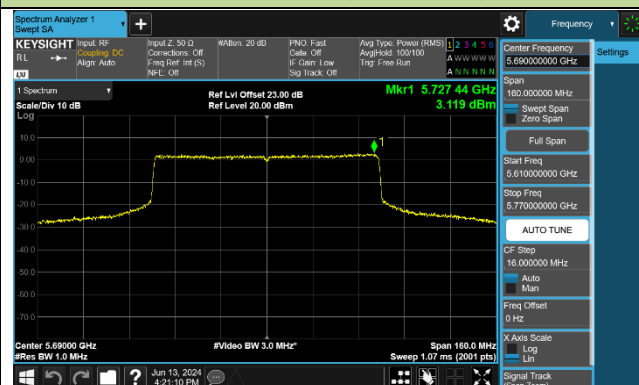

Channel 42 (5210MHz)

Channel 58 (5290MHz)

Channel 106 (5530MHz)

Channel 122 (5610MHz)

Channel 138 (5690MHz)

Channel 155 (5775MHz)

802.11be-EHT160 Power Spectral Density - Ant 0 + 2+ 3

Channel 50 (5250MHz)

Channel 114 (5570MHz)