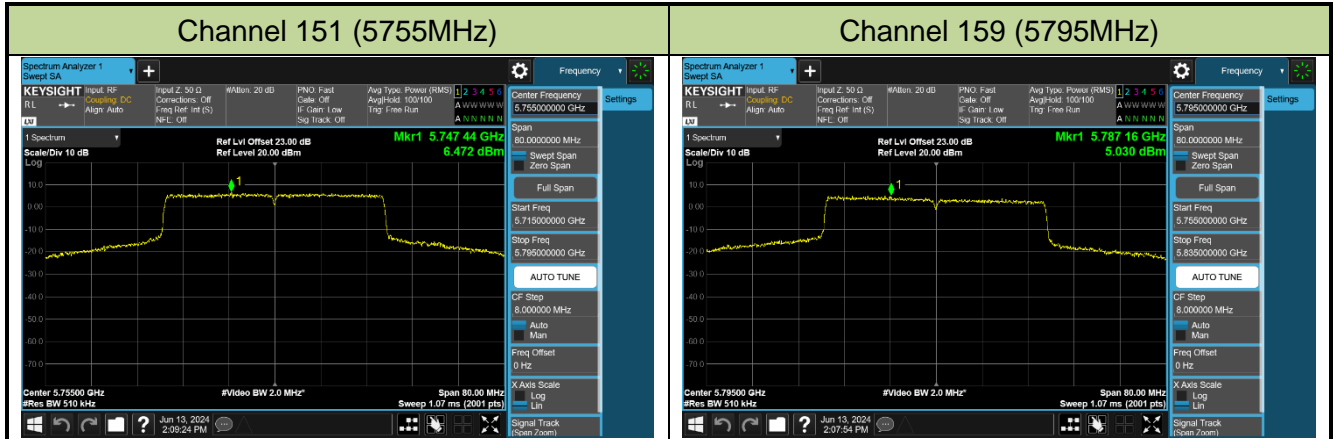

Channel 38 (5190MHz)

Channel 46 (5230MHz)

Channel 54 (5270MHz)

Channel 62 (5310MHz)

Channel 102 (5510MHz)

Channel 110 (5550MHz)

Channel 134 (5670MHz)

Channel 142 (5710MHz)

802.11ax-HE80 Power Spectral Density - Ant 0

802.11ax-HE160 Power Spectral Density - Ant 0

Channel 50 (5250MHz)

Channel 114 (5570MHz)

802.11be-EHT20 Power Spectral Density - Ant 0

Channel 36 (5180MHz)

Channel 40 (5200MHz)