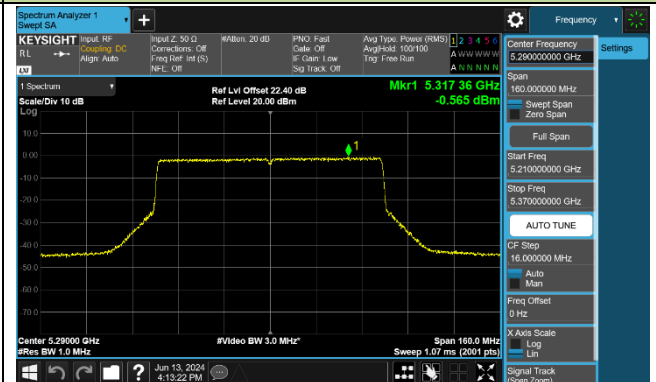

Channel 46 (5230MHz)

Channel 54 (5270MHz)

Channel 62 (5310MHz)

Channel 102 (5510MHz)

Channel 110 (5550MHz)

Channel 134 (5670MHz)

Channel 142 (5710MHz)

802.11be-EHT80 Power Spectral Density - Ant 0

Channel 42 (5210MHz)

Channel 58 (5290MHz)

Channel 106 (5530MHz)

Channel 122 (5610MHz)

Channel 138 (5690MHz)

Channel 155 (5775MHz)

802.11be-EHT160 Power Spectral Density - Ant 0 + 2+ 3

Channel 50 (5250MHz)

Channel 114 (5570MHz)