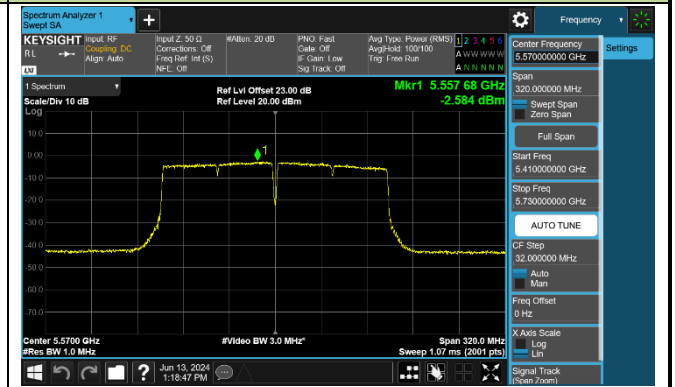

Channel 142 (5710MHz)

802.11ac-VHT80 Power Spectral Density - Ant 0

802.11ac-VHT160 Power Spectral Density - Ant 0

Channel 50 (5250MHz)

Channel 114 (5570MHz)

802.11ax-HE20 Power Spectral Density - Ant 0

Channel 36 (5180MHz)

Channel 40 (5200MHz)

Channel 48 (5240MHz)

Channel 52 (5260MHz)

Channel 60 (5300MHz)

Channel 64 (5320MHz)

Channel 100 (5500MHz)

Channel 116 (5580MHz)

802.11ax-HE40 Power Spectral Density - Ant 0