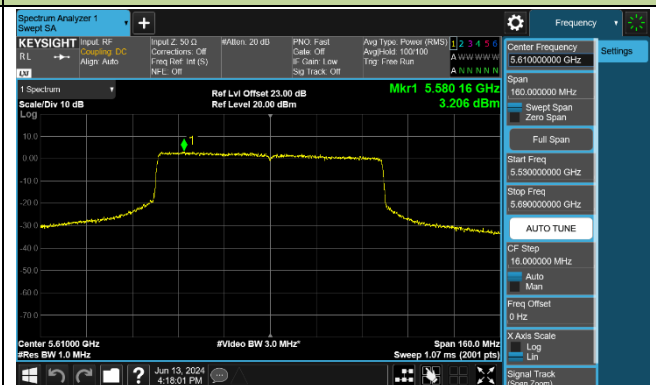

Channel 46 (5230MHz)

Channel 54 (5270MHz)

Channel 62 (5310MHz)

Channel 102 (5510MHz)

Channel 110 (5550MHz)

Channel 134 (5670MHz)

Channel 142 (5710MHz)

802.11be-EHT80 Power Spectral Density - Ant 0

Channel 42 (5210MHz)

Channel 58 (5290MHz)

Channel 106 (5530MHz)

Channel 122 (5610MHz)

Channel 138 (5690MHz)

Channel 155 (5775MHz)

802.11be-EHT160 Power Spectral Density - Ant 0 + 2+ 3

Channel 50 (5250MHz)

Channel 114 (5570MHz)