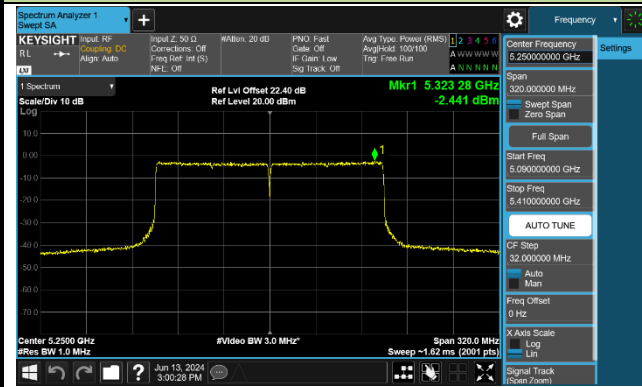

Channel 38 (5190MHz)

Channel 46 (5230MHz)

Channel 54 (5270MHz)

Channel 62 (5310MHz)

Channel 102 (5510MHz)

Channel 110 (5550MHz)

Channel 134 (5670MHz)

Channel 142 (5710MHz)

802.11ax-HE80 Power Spectral Density - Ant 0

802.11ax-HE160 Power Spectral Density - Ant 0

Channel 50 (5250MHz)

Channel 114 (5570MHz)

802.11be-EHT20 Power Spectral Density - Ant 0

Channel 36 (5180MHz)

Channel 40 (5200MHz)