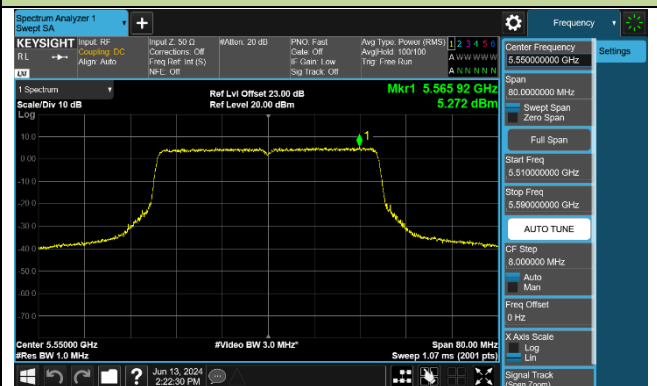

Channel 38 (5190MHz)

Channel 46 (5230MHz)

Channel 54 (5270MHz)

Channel 62 (5310MHz)

Channel 102 (5510MHz)

Channel 110 (5550MHz)

Channel 134 (5670MHz)

Channel 142 (5710MHz)

802.11ax-HE80 Power Spectral Density - Ant 0

802.11ax-HE160 Power Spectral Density - Ant 0

Channel 50 (5250MHz)

Channel 114 (5570MHz)

802.11be-EHT20 Power Spectral Density - Ant 0

Channel 36 (5180MHz)

Channel 40 (5200MHz)