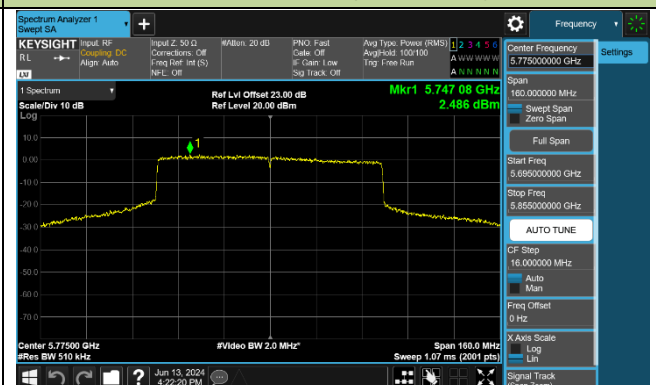

Channel 42 (5210MHz)

Channel 58 (5290MHz)

Channel 106 (5530MHz)

Channel 122 (5610MHz)

Channel 138 (5690MHz)

Channel 155 (5775MHz)

802.11be-EHT160 Power Spectral Density - Ant 0 + 2+ 3

Channel 50 (5250MHz)

Channel 114 (5570MHz)