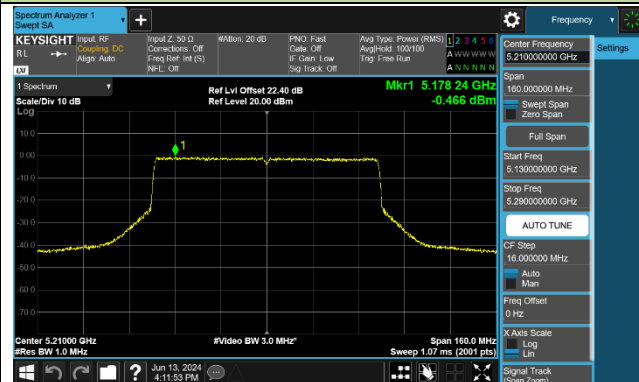

Channel 46 (5230MHz)

Channel 54 (5270MHz)

Channel 62 (5310MHz)

Channel 102 (5510MHz)

Channel 110 (5550MHz)

Channel 134 (5670MHz)

Channel 142 (5710MHz)

802.11be-EHT80 Power Spectral Density - Ant 0

Channel 42 (5210MHz)

Channel 58 (5290MHz)

Channel 106 (5530MHz)

Channel 122 (5610MHz)

Channel 138 (5690MHz)

Channel 155 (5775MHz)

802.11be-EHT160 Power Spectral Density - Ant 0 + 2+ 3

Channel 50 (5250MHz)

Channel 114 (5570MHz)