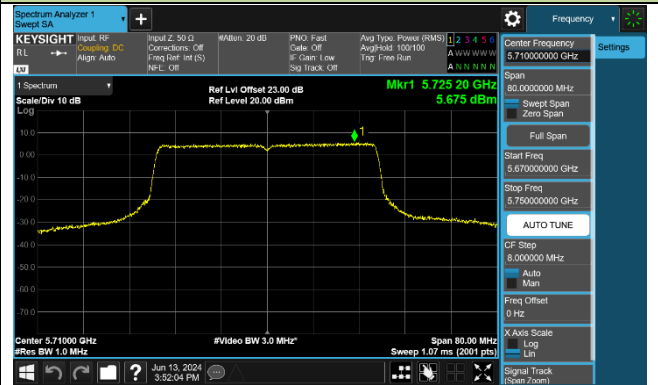

Channel 46 (5230MHz)

Channel 54 (5270MHz)

Channel 62 (5310MHz)

Channel 102 (5510MHz)

Channel 110 (5550MHz)

Channel 134 (5670MHz)

Channel 142 (5710MHz)

802.11be-EHT80 Power Spectral Density - Ant 0

Channel 42 (5210MHz)

Channel 58 (5290MHz)

Channel 106 (5530MHz)

Channel 122 (5610MHz)

Channel 138 (5690MHz)

Channel 155 (5775MHz)

802.11be-EHT160 Power Spectral Density - Ant 0 + 2+ 3

Channel 50 (5250MHz)

Channel 114 (5570MHz)