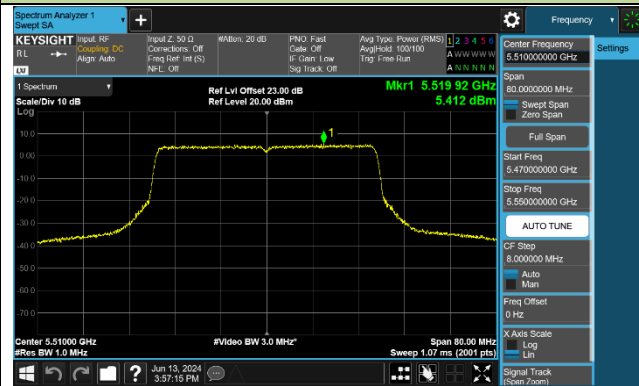

Channel 46 (5230MHz)

Channel 54 (5270MHz)

Channel 62 (5310MHz)

Channel 102 (5510MHz)

Channel 110 (5550MHz)

Channel 134 (5670MHz)

Channel 142 (5710MHz)

802.11be-EHT80 Power Spectral Density - Ant 0

Channel 42 (5210MHz)

Channel 58 (5290MHz)

Channel 106 (5530MHz)

Channel 122 (5610MHz)

Channel 138 (5690MHz)

Channel 155 (5775MHz)

802.11be-EHT160 Power Spectral Density - Ant 0 + 2+ 3

Channel 50 (5250MHz)

Channel 114 (5570MHz)