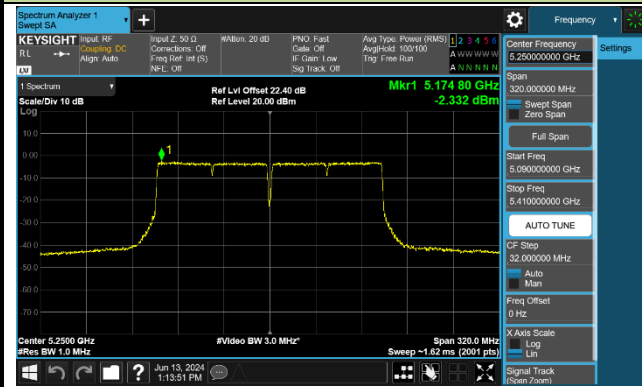

Channel 142 (5710MHz)

802.11ac-VHT80 Power Spectral Density - Ant 0

802.11ac-VHT160 Power Spectral Density - Ant 0

Channel 50 (5250MHz)

Channel 114 (5570MHz)

802.11ax-HE20 Power Spectral Density - Ant 0

Channel 36 (5180MHz)