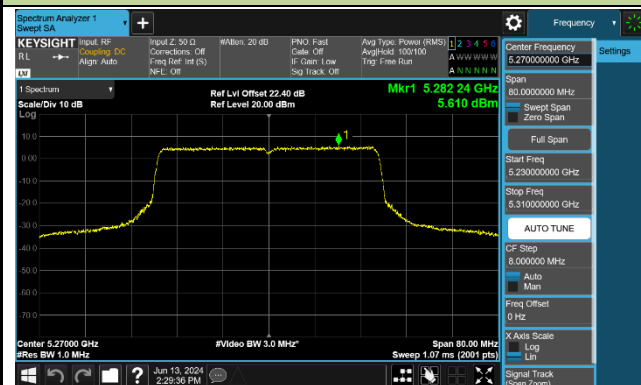

Channel 54 (5270MHz)