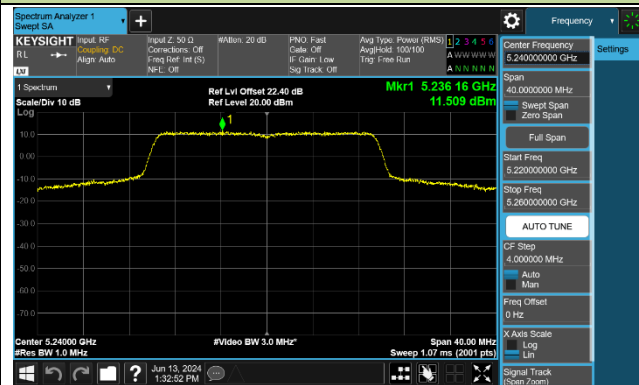

Channel 142 (5710MHz)

802.11ac-VHT80 Power Spectral Density - Ant 0

802.11ac-VHT160 Power Spectral Density - Ant 0

Channel 50 (5250MHz)

Channel 114 (5570MHz)

802.11ax-HE20 Power Spectral Density - Ant 0

Channel 36 (5180MHz)

Channel 40 (5200MHz)

Channel 48 (5240MHz)

Channel 52 (5260MHz)

Channel 60 (5300MHz)

Channel 64 (5320MHz)

Channel 100 (5500MHz)

Channel 116 (5580MHz)

802.11ax-HE40 Power Spectral Density - Ant 0