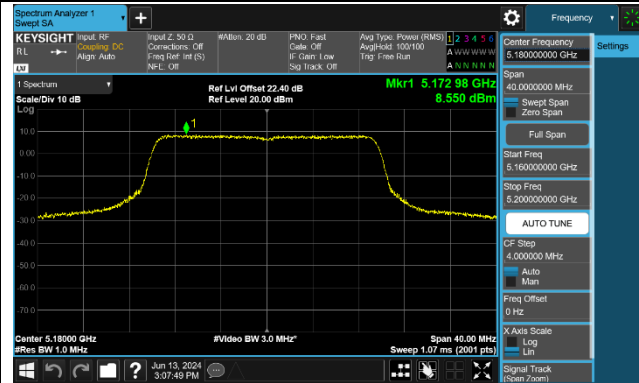

802.11ax-HE80 Power Spectral Density - Ant 0

802.11ax-HE160 Power Spectral Density - Ant 0

Channel 50 (5250MHz)

Channel 114 (5570MHz)

802.11be-EHT20 Power Spectral Density - Ant 0

Channel 36 (5180MHz)

Channel 40 (5200MHz)