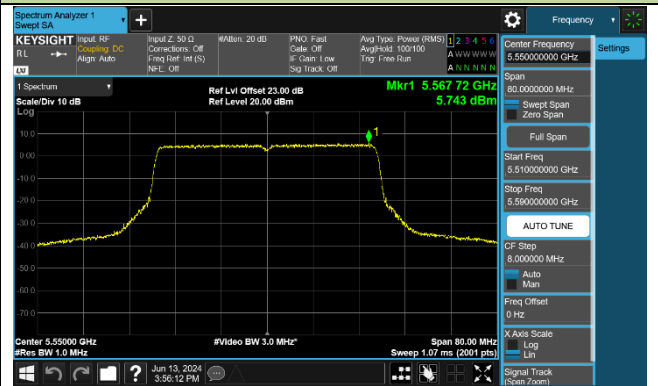

Channel 46 (5230MHz)

Channel 54 (5270MHz)

Channel 62 (5310MHz)

Channel 102 (5510MHz)

Channel 110 (5550MHz)

Channel 134 (5670MHz)

Channel 142 (5710MHz)

802.11be-EHT80 Power Spectral Density - Ant 0

Channel 42 (5210MHz)

Channel 58 (5290MHz)

Channel 106 (5530MHz)

Channel 122 (5610MHz)

Channel 138 (5690MHz)

Channel 155 (5775MHz)

802.11be-EHT160 Power Spectral Density - Ant 0 + 2+ 3

Channel 50 (5250MHz)

Channel 114 (5570MHz)