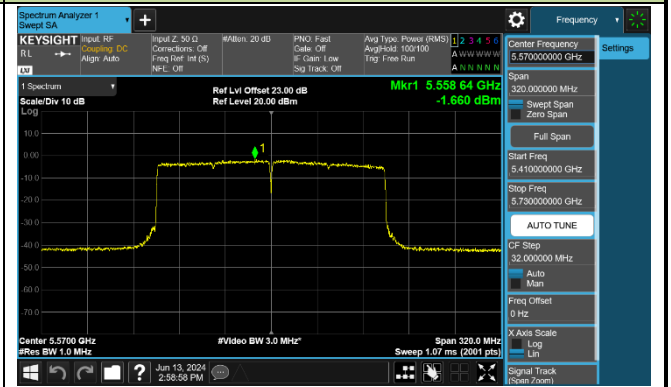

802.11ax-HE80 Power Spectral Density - Ant 0

802.11ax-HE160 Power Spectral Density - Ant 0

Channel 50 (5250MHz)

Channel 114 (5570MHz)

802.11be-EHT20 Power Spectral Density - Ant 0

Channel 36 (5180MHz)

Channel 40 (5200MHz)