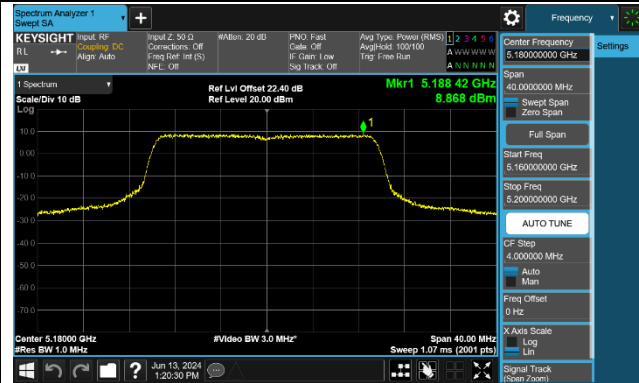

Channel 142 (5710MHz)

802.11ac-VHT80 Power Spectral Density - Ant 0

802.11ac-VHT160 Power Spectral Density - Ant 0

Channel 50 (5250MHz)

Channel 114 (5570MHz)

802.11ax-HE20 Power Spectral Density - Ant 0

Channel 36 (5180MHz)

Channel 40 (5200MHz)

Channel 48 (5240MHz)

Channel 52 (5260MHz)

Channel 60 (5300MHz)

Channel 64 (5320MHz)

Channel 100 (5500MHz)

Channel 116 (5580MHz)

802.11ax-HE40 Power Spectral Density - Ant 0