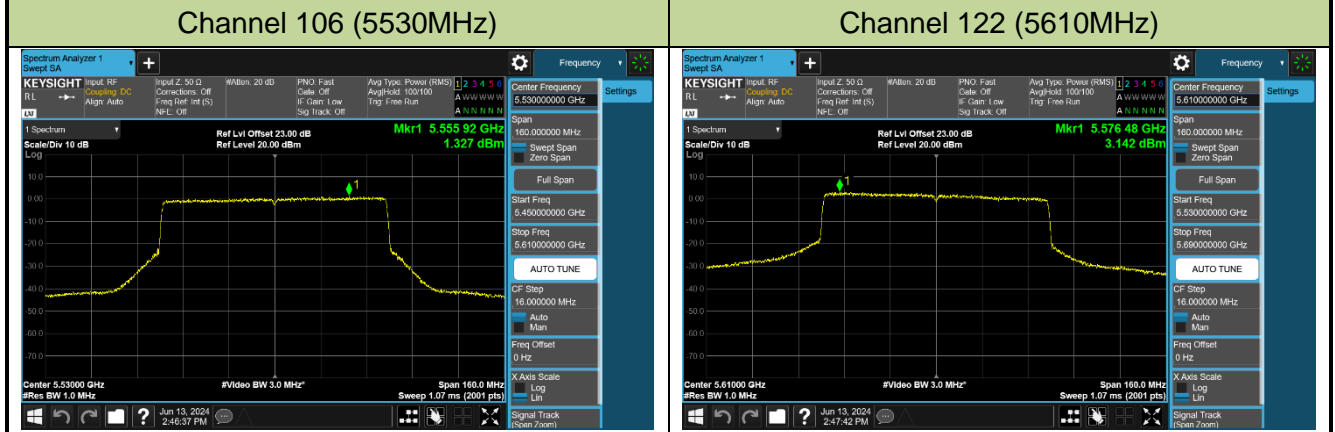

Channel 38 (5190MHz)

Channel 46 (5230MHz)

Channel 54 (5270MHz)

Channel 62 (5310MHz)

Channel 102 (5510MHz)

Channel 110 (5550MHz)

Channel 134 (5670MHz)

Channel 142 (5710MHz)

802.11ax-HE80 Power Spectral Density - Ant 0

802.11ax-HE160 Power Spectral Density - Ant 0

Channel 50 (5250MHz)

Channel 114 (5570MHz)

802.11be-EHT20 Power Spectral Density - Ant 0

Channel 36 (5180MHz)

Channel 40 (5200MHz)