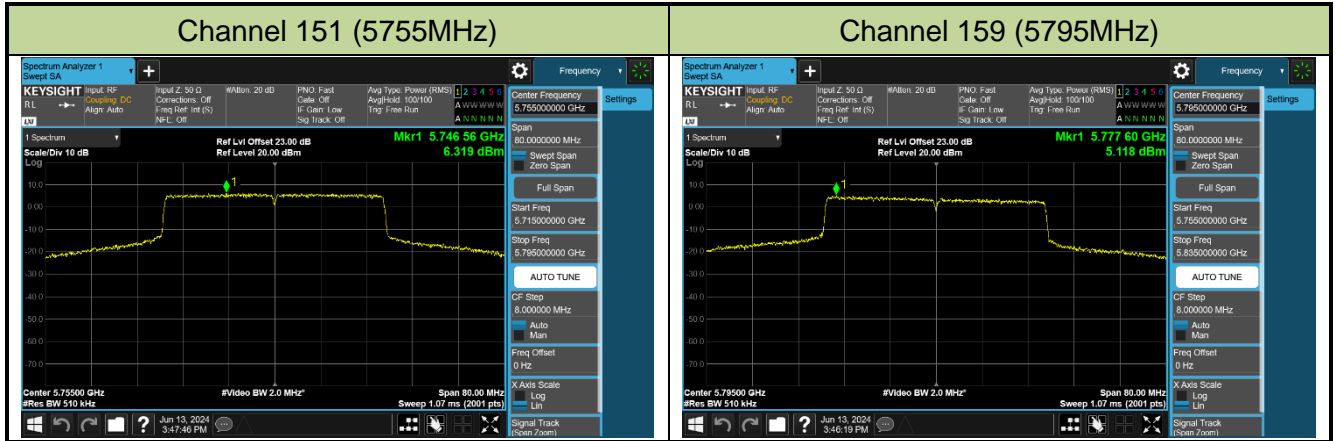

Channel 46 (5230MHz)

Channel 54 (5270MHz)

Channel 62 (5310MHz)

Channel 102 (5510MHz)

Channel 110 (5550MHz)

Channel 134 (5670MHz)

Channel 142 (5710MHz)

802.11be-EHT80 Power Spectral Density - Ant 0

Channel 42 (5210MHz)

Channel 58 (5290MHz)

Channel 106 (5530MHz)

Channel 122 (5610MHz)

Channel 138 (5690MHz)

Channel 155 (5775MHz)

802.11be-EHT160 Power Spectral Density - Ant 0 + 2+ 3

Channel 50 (5250MHz)

Channel 114 (5570MHz)