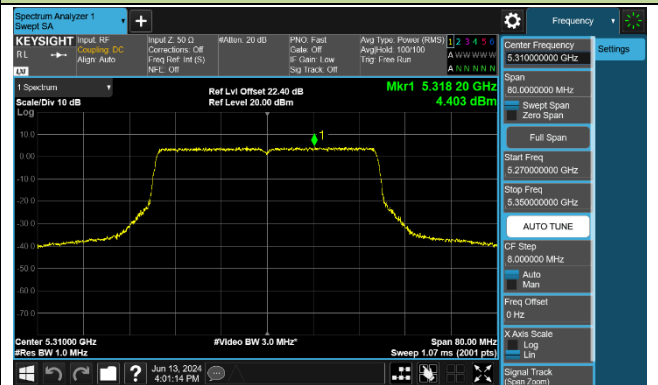

802.11ax-HE80 Power Spectral Density - Ant 0

802.11ax-HE160 Power Spectral Density - Ant 0

Channel 50 (5250MHz)

Channel 114 (5570MHz)

802.11be-EHT20 Power Spectral Density - Ant 0

Channel 36 (5180MHz)

Channel 40 (5200MHz)

Channel 48 (5240MHz)

Channel 52 (5260MHz)

Channel 60 (5300MHz)

Channel 64 (5320MHz)

Channel 100 (5500MHz)

Channel 116 (5580MHz)

802.11be-EHT40 Power Spectral Density - Ant 0

Channel 38 (5190MHz)

Channel 46 (5230MHz)

Channel 54 (5270MHz)

Channel 62 (5310MHz)

Channel 102 (5510MHz)

Channel 110 (5550MHz)

Channel 134 (5670MHz)

Channel 142 (5710MHz)

802.11be-EHT80 Power Spectral Density - Ant 0