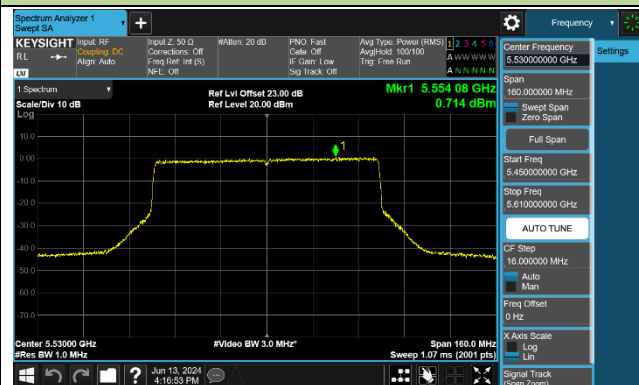

Channel 46 (5230MHz)

Channel 54 (5270MHz)

Channel 62 (5310MHz)

Channel 102 (5510MHz)

Channel 110 (5550MHz)

Channel 134 (5670MHz)

Channel 142 (5710MHz)

802.11be-EHT80 Power Spectral Density - Ant 0

Channel 42 (5210MHz)

Channel 58 (5290MHz)

Channel 106 (5530MHz)

Channel 122 (5610MHz)

Channel 138 (5690MHz)

Channel 155 (5775MHz)

802.11be-EHT160 Power Spectral Density - Ant 0 + 2+ 3

Channel 50 (5250MHz)

Channel 114 (5570MHz)