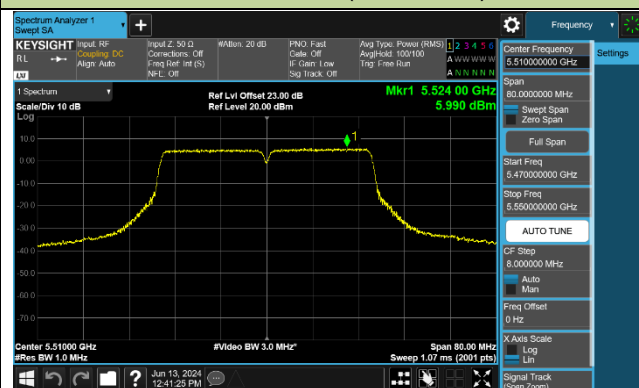

802.11ac-VHT40 Power Spectral Density - Ant 0

Channel 38 (5190MHz)

Channel 46 (5230MHz)

Channel 54 (5270MHz)

Channel 62 (5310MHz)

Channel 102 (5510MHz)

Channel 110 (5550MHz)

Channel 134 (5670MHz)

Channel 142 (5710MHz)

802.11ac-VHT80 Power Spectral Density - Ant 0

802.11ac-VHT160 Power Spectral Density - Ant 0

Channel 50 (5250MHz)

Channel 114 (5570MHz)

802.11ax-HE20 Power Spectral Density - Ant 0

Channel 36 (5180MHz)