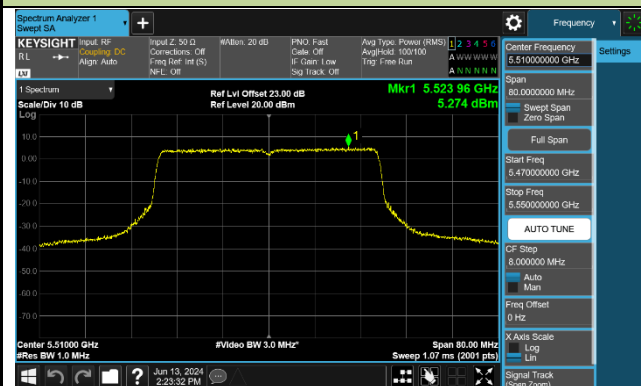

Channel 38 (5190MHz)

Channel 46 (5230MHz)

Channel 54 (5270MHz)

Channel 62 (5310MHz)

Channel 102 (5510MHz)

Channel 110 (5550MHz)

Channel 134 (5670MHz)

Channel 142 (5710MHz)

802.11ax-HE80 Power Spectral Density - Ant 0

802.11ax-HE160 Power Spectral Density - Ant 0

Channel 50 (5250MHz)

Channel 114 (5570MHz)

802.11be-EHT20 Power Spectral Density - Ant 0

Channel 36 (5180MHz)

Channel 40 (5200MHz)