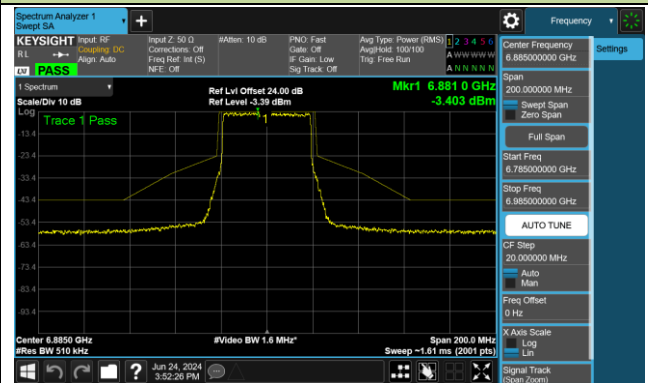

Channel 99 (6445MHz)

Channel 107 (6485MHz)

Channel 115 (6525MHz)

Channel 123 (6565MHz)

Channel 147 (6685MHz)

802.11be-EHT40 - Ant 1 (Nss = 2)

Channel 179 (6845MHz)

Channel 187 (6885MHz)

Channel 195 (6925MHz)

Channel 211 (7005MHz)

Channel 227 (7085MHz)