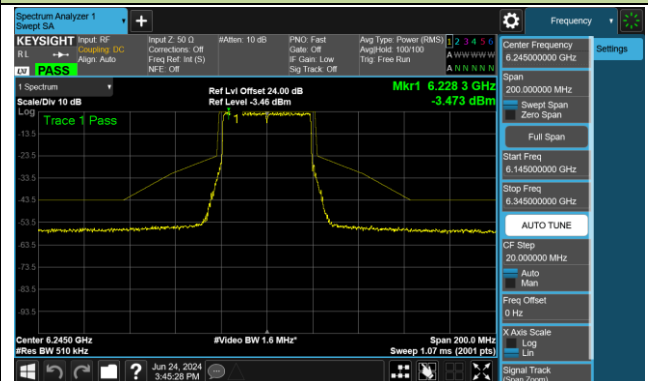

Channel 185 (6875MHz)

Channel 189 (6895MHz)

Channel 213 (7015MHz)

Channel 229 (7095MHz)

802.11be-EHT40 - Ant 1 (Nss = 2)

Channel 35 (6125MHz)

Channel 59 (6245MHz)

Channel 91 (6405MHz)

Channel 195 (6925MHz)

Channel 211 (7005MHz)

Channel 227 (7085MHz)