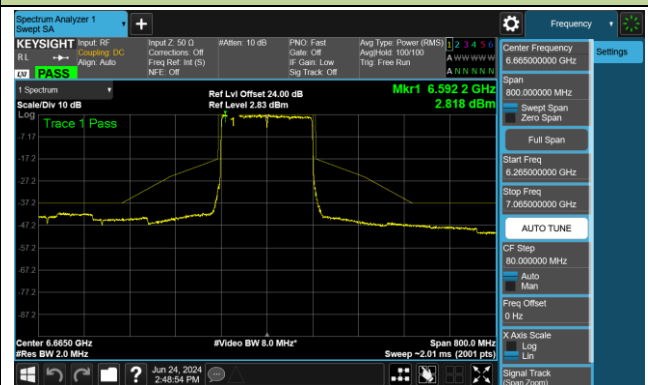

802.11be-EHT160 - Ant 0 (Nss = 2)

Channel 47 (6185MHz)

Channel 79 (6345MHz)

Channel 111 (6505MHz)

Channel 143 (6665MHz)

Channel 175 (6825MHz)

Channel 207 (6985MHz)

802.11be-EHT320 - Ant 0 (Nss = 2)

Channel 63 (6265MHz)

Channel 127 (6585MHz)

Channel 191 (6905MHz)

802.11ax-HE20 - Ant 1 (Nss = 2)

Channel 33 (6115MHz)

Channel 61 (6255MHz)

Channel 93 (6415MHz)

Channel 97 (6435MHz)