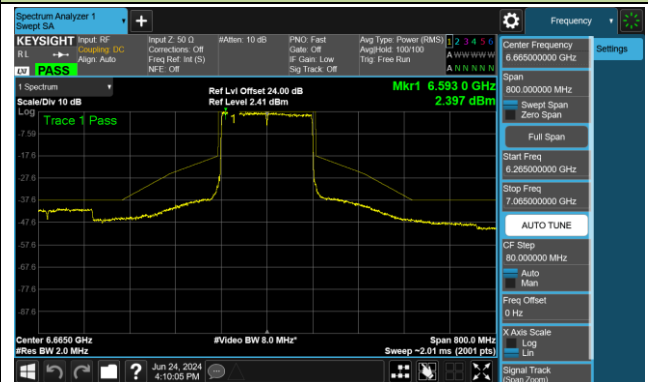

Channel 151 (6705MHz)

Channel 167 (6785MHz)

802.11ax-HE80 - Ant 1 (Nss = 2)

Channel 183 (6865MHz)

Channel 199 (6945MHz)

Channel 215 (7025MHz)

802.11ax-HE160 - Ant 1 (Nss = 2)

Channel 47 (6185MHz)

Channel 79 (6345MHz)

Channel 111 (6505MHz)

Channel 143 (6665MHz)

Channel 175 (6825MHz)

Channel 207 (6985MHz)

802.11be-EHT20 - Ant 1 (Nss = 2)

Channel 33 (6115MHz)

Channel 61 (6255MHz)