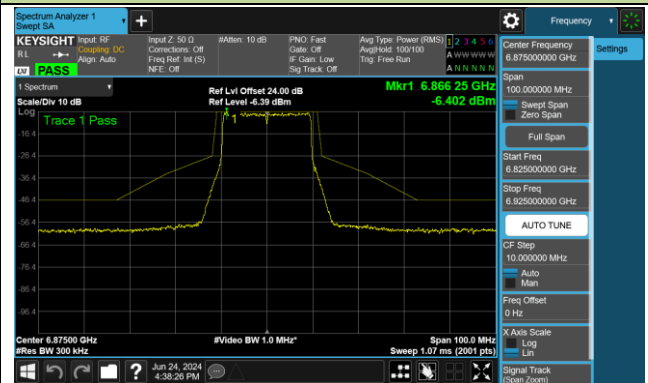

Channel 105 (6475MHz)

Channel 113 (6515MHz)

Channel 117 (6535MHz)

Channel 149 (6695MHz)

802.11ax-HE20 - Ant 1 (Nss = 2)

Channel 181 (6855MHz)

Channel 185 (6875MHz)

Channel 189 (6895MHz)

Channel 213 (7015MHz)

Channel 229 (7095MHz)

802.11ax-HE40 - Ant 1 (Nss = 2)

Channel 35 (6125MHz)

Channel 59 (6245MHz)

Channel 91 (6405MHz)

Channel 99 (6445MHz)

Channel 107 (6485MHz)