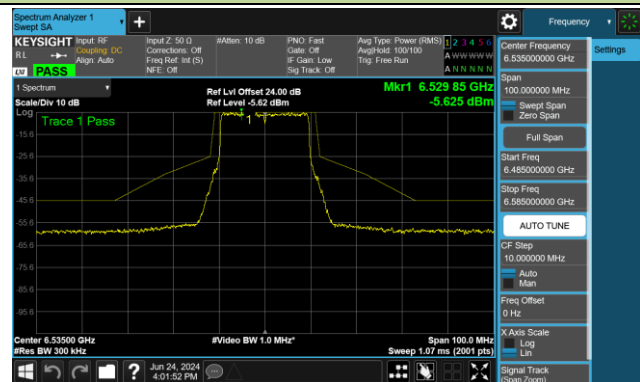

Channel 93 (6415MHz)

Channel 97 (6435MHz)

Channel 105 (6475MHz)

Channel 113 (6515MHz)

Channel 117 (6535MHz)

Channel 149 (6695MHz)

802.11be-EHT20 - Ant 1 (Nss = 2)

Channel 181 (6855MHz)