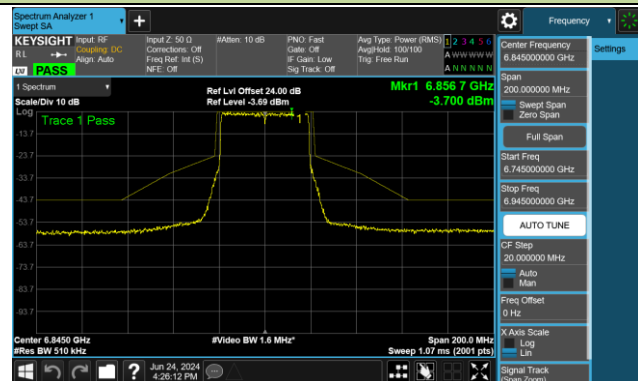

Channel 115 (6525MHz)

Channel 123 (6565MHz)

Channel 147 (6685MHz)

802.11ax-HE40 - Ant 1 (Nss = 2)

Channel 179 (6845MHz)

Channel 187 (6885MHz)

Channel 195 (6925MHz)

Channel 211 (7005MHz)

Channel 227 (7085MHz)

802.11ax-HE80 - Ant 1 (Nss = 2)

Channel 39 (6145MHz)

Channel 55 (6225MHz)

Channel 87 (6385MHz)

Channel 103 (6465MHz)

Channel 119 (6545MHz)

Channel 135 (6625MHz)