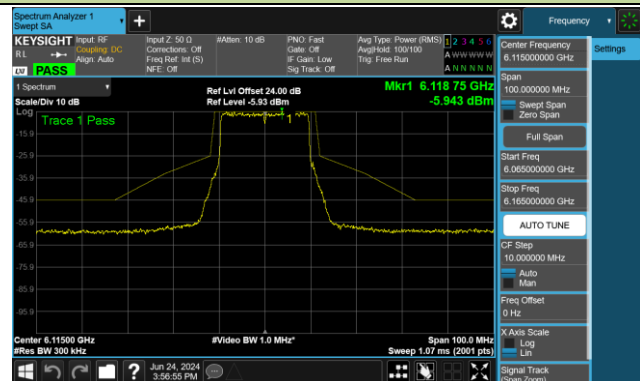

Channel 79 (6345MHz)

Channel 111 (6505MHz)

Channel 143 (6665MHz)

Channel 175 (6825MHz)

Channel 207 (6985MHz)

802.11be-EHT20 - Ant 1 (Nss = 2)

Channel 33 (6115MHz)

Channel 61 (6255MHz)

Channel 93 (6415MHz)

Channel 97 (6435MHz)

Channel 105 (6475MHz)

Channel 113 (6515MHz)

Channel 117 (6535MHz)

Channel 149 (6695MHz)

802.11be-EHT20 - Ant 1 (Nss = 2)

Channel 181 (6855MHz)