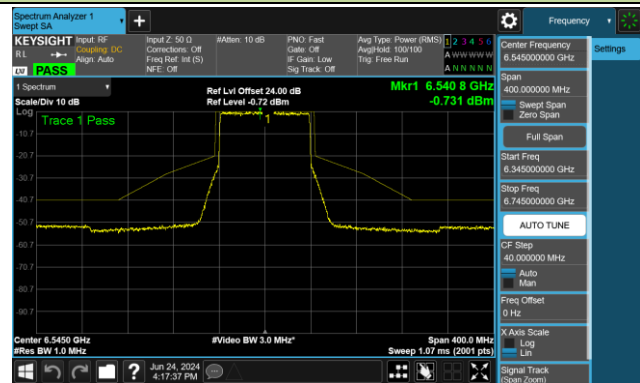

Channel 227 (7085MHz)

802.11ax-HE80 - Ant 1 (Nss = 2)

Channel 39 (6145MHz)

Channel 55 (6225MHz)

Channel 87 (6385MHz)

Channel 103 (6465MHz)

Channel 119 (6545MHz)

Channel 135 (6625MHz)

Channel 151 (6705MHz)

Channel 167 (6785MHz)

802.11ax-HE80 - Ant 1 (Nss = 2)

Channel 183 (6865MHz)

Channel 199 (6945MHz)

Channel 215 (7025MHz)

802.11ax-HE160 - Ant 1 (Nss = 2)

Channel 47 (6185MHz)