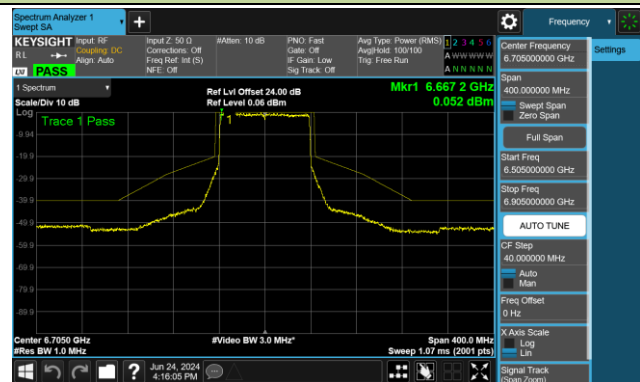

Channel 227 (7085MHz)

802.11ax-HE80 - Ant 1 (Nss = 2)

Channel 39 (6145MHz)

Channel 55 (6225MHz)

Channel 87 (6385MHz)

Channel 103 (6465MHz)

Channel 119 (6545MHz)

Channel 135 (6625MHz)

Channel 151 (6705MHz)

Channel 167 (6785MHz)

802.11ax-HE80 - Ant 1 (Nss = 2)

Channel 183 (6865MHz)

Channel 199 (6945MHz)

Channel 215 (7025MHz)

802.11ax-HE160 - Ant 1 (Nss = 2)

Channel 47 (6185MHz)