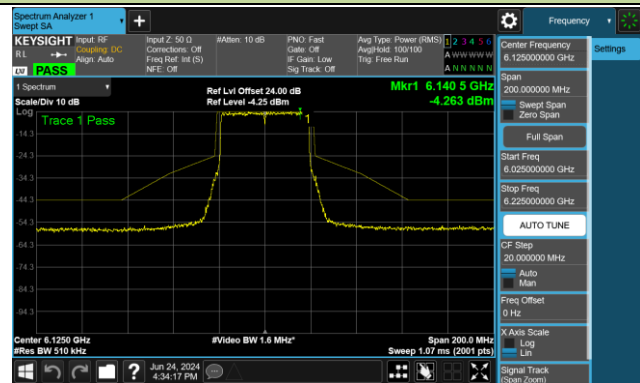

Channel 213 (7015MHz)

Channel 229 (7095MHz)

802.11ax-HE40 - Ant 1 (Nss = 2)

Channel 35 (6125MHz)

Channel 59 (6245MHz)

Channel 91 (6405MHz)

Channel 99 (6445MHz)

Channel 107 (6485MHz)

Channel 115 (6525MHz)

Channel 123 (6565MHz)

Channel 147 (6685MHz)

802.11ax-HE40 - Ant 1 (Nss = 2)

Channel 179 (6845MHz)

Channel 187 (6885MHz)

Channel 195 (6925MHz)

Channel 211 (7005MHz)