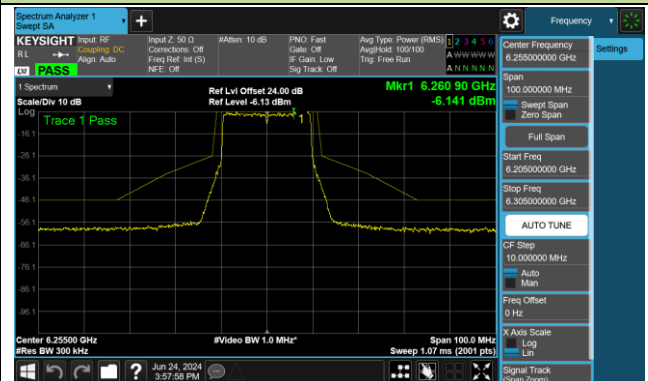

Channel 79 (6345MHz)

Channel 111 (6505MHz)

Channel 143 (6665MHz)

Channel 175 (6825MHz)

Channel 207 (6985MHz)

802.11be-EHT20 - Ant 1 (Nss = 2)

Channel 33 (6115MHz)

Channel 61 (6255MHz)

Channel 93 (6415MHz)

Channel 97 (6435MHz)

Channel 105 (6475MHz)

Channel 113 (6515MHz)

Channel 117 (6535MHz)

Channel 149 (6695MHz)

802.11be-EHT20 - Ant 1 (Nss = 2)

Channel 181 (6855MHz)