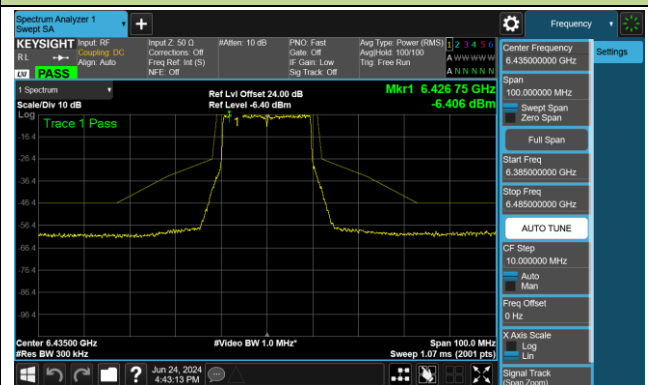

Channel 63 (6265MHz)

Channel 127 (6585MHz)

Channel 191 (6905MHz)

802.11ax-HE20 - Ant 1 (Nss = 2)

Channel 33 (6115MHz)

Channel 61 (6255MHz)

Channel 93 (6415MHz)

Channel 97 (6435MHz)

Channel 105 (6475MHz)

Channel 113 (6515MHz)

Channel 117 (6535MHz)

Channel 149 (6695MHz)

802.11ax-HE20 - Ant 1 (Nss = 2)

Channel 181 (6855MHz)

Channel 185 (6875MHz)

Channel 189 (6895MHz)