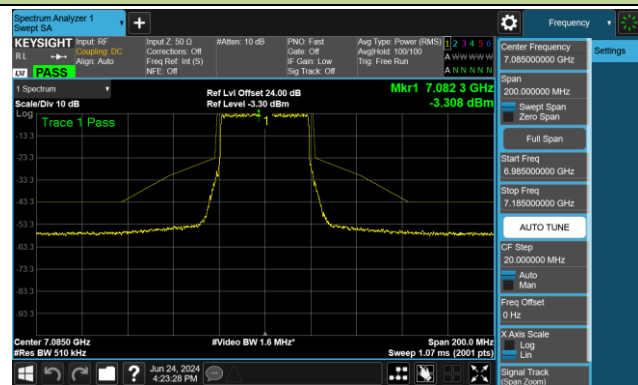

Channel 115 (6525MHz)

Channel 123 (6565MHz)

Channel 147 (6685MHz)

802.11ax-HE40 - Ant 1 (Nss = 2)

Channel 179 (6845MHz)

Channel 187 (6885MHz)

Channel 195 (6925MHz)

Channel 211 (7005MHz)

Channel 227 (7085MHz)

802.11ax-HE80 - Ant 1 (Nss = 2)

Channel 39 (6145MHz)

Channel 55 (6225MHz)

Channel 87 (6385MHz)

Channel 103 (6465MHz)

Channel 119 (6545MHz)

Channel 135 (6625MHz)