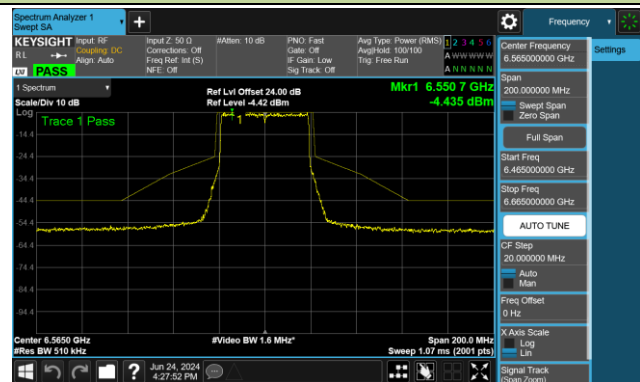

Channel 123 (6565MHz)