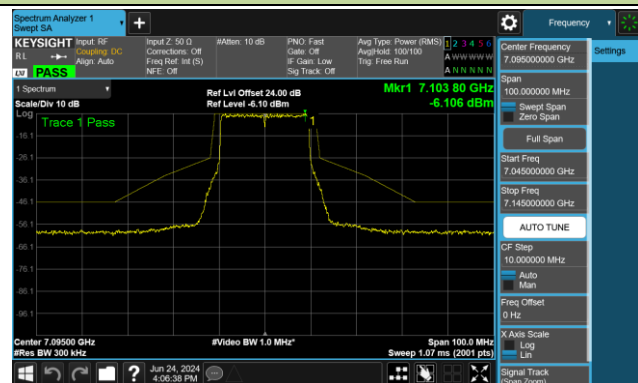

Channel 185 (6875MHz)

Channel 189 (6895MHz)

Channel 213 (7015MHz)

Channel 229 (7095MHz)

802.11be-EHT40 - Ant 1 (Nss = 2)

Channel 35 (6125MHz)

Channel 59 (6245MHz)

Channel 91 (6405MHz)

Channel 195 (6925MHz)

Channel 211 (7005MHz)

Channel 227 (7085MHz)