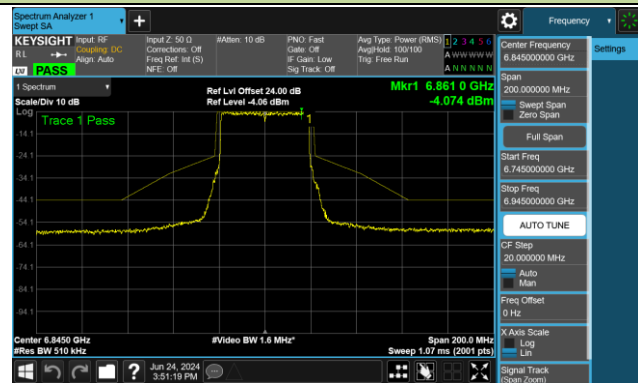

Channel 99 (6445MHz)

Channel 107 (6485MHz)

Channel 115 (6525MHz)

Channel 123 (6565MHz)

Channel 147 (6685MHz)

802.11be-EHT40 - Ant 1 (Nss = 2)

Channel 179 (6845MHz)

Channel 187 (6885MHz)

Channel 195 (6925MHz)

Channel 211 (7005MHz)

Channel 227 (7085MHz)