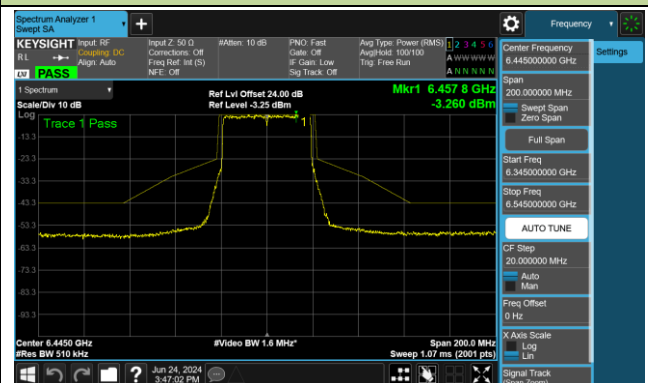

Channel 99 (6445MHz)