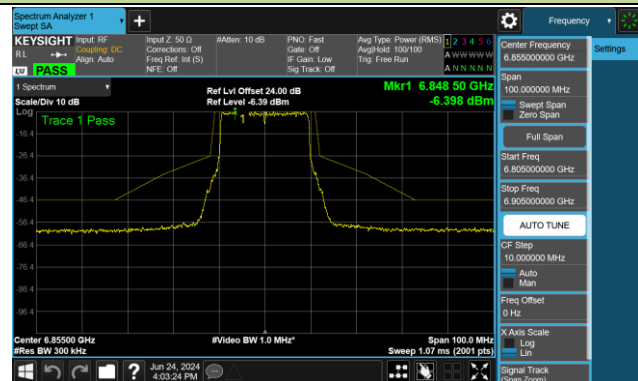

Channel 93 (6415MHz)

Channel 97 (6435MHz)

Channel 105 (6475MHz)

Channel 113 (6515MHz)

Channel 117 (6535MHz)

Channel 149 (6695MHz)

802.11be-EHT20 - Ant 1 (Nss = 2)

Channel 181 (6855MHz)