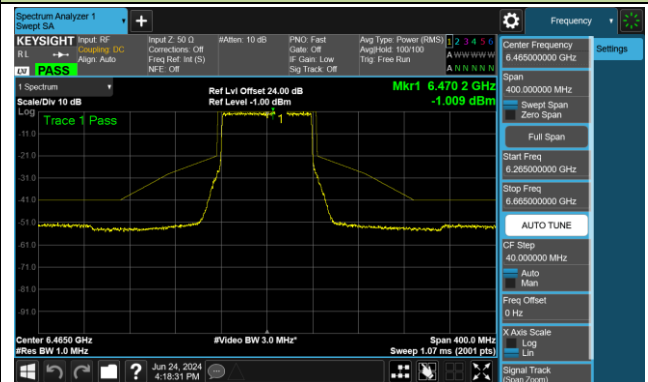

Channel 227 (7085MHz)

802.11ax-HE80 - Ant 1 (Nss = 2)

Channel 39 (6145MHz)

Channel 55 (6225MHz)

Channel 87 (6385MHz)

Channel 103 (6465MHz)

Channel 119 (6545MHz)

Channel 135 (6625MHz)