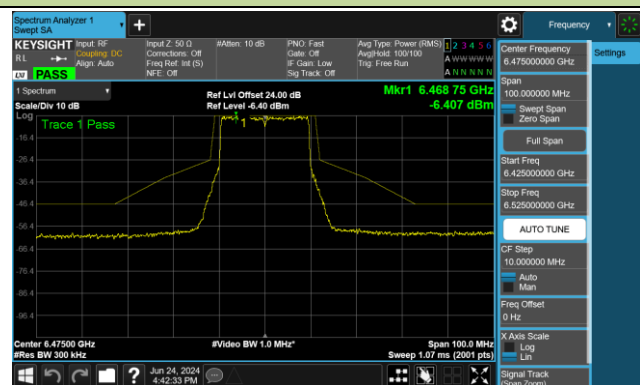

802.11be-EHT160 - Ant 0 (Nss = 2)

Channel 47 (6185MHz)

Channel 79 (6345MHz)

Channel 111 (6505MHz)

Channel 143 (6665MHz)

Channel 175 (6825MHz)

Channel 207 (6985MHz)

802.11be-EHT320 - Ant 0 (Nss = 2)

Channel 63 (6265MHz)

Channel 127 (6585MHz)

Channel 191 (6905MHz)

802.11ax-HE20 - Ant 1 (Nss = 2)

Channel 33 (6115MHz)

Channel 61 (6255MHz)

Channel 93 (6415MHz)

Channel 97 (6435MHz)

Channel 105 (6475MHz)

Channel 113 (6515MHz)

Channel 117 (6535MHz)

Channel 149 (6695MHz)

802.11ax-HE20 - Ant 1 (Nss = 2)

Channel 181 (6855MHz)

Channel 185 (6875MHz)

Channel 189 (6895MHz)