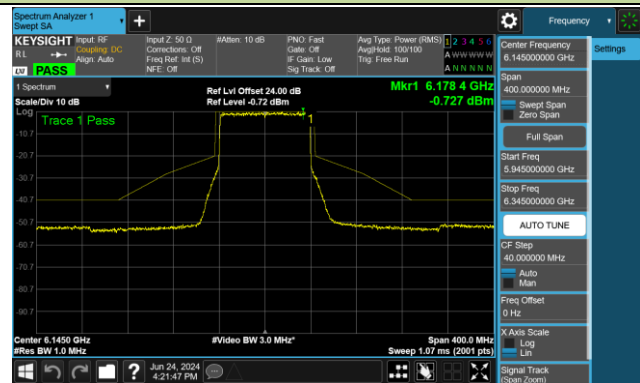

Channel 115 (6525MHz)

Channel 123 (6565MHz)

Channel 147 (6685MHz)

802.11ax-HE40 - Ant 1 (Nss = 2)

Channel 179 (6845MHz)

Channel 187 (6885MHz)

Channel 195 (6925MHz)

Channel 211 (7005MHz)

Channel 227 (7085MHz)

802.11ax-HE80 - Ant 1 (Nss = 2)

Channel 39 (6145MHz)

Channel 55 (6225MHz)

Channel 87 (6385MHz)

Channel 103 (6465MHz)

Channel 119 (6545MHz)

Channel 135 (6625MHz)