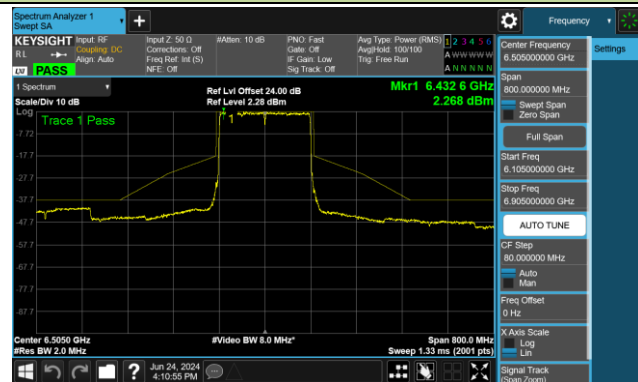

Channel 227 (7085MHz)

802.11ax-HE80 - Ant 1 (Nss = 2)

Channel 39 (6145MHz)

Channel 55 (6225MHz)

Channel 87 (6385MHz)

Channel 103 (6465MHz)

Channel 119 (6545MHz)

Channel 135 (6625MHz)

Channel 151 (6705MHz)

Channel 167 (6785MHz)

802.11ax-HE80 - Ant 1 (Nss = 2)

Channel 183 (6865MHz)

Channel 199 (6945MHz)

Channel 215 (7025MHz)

802.11ax-HE160 - Ant 1 (Nss = 2)

Channel 47 (6185MHz)

Channel 79 (6345MHz)

Channel 111 (6505MHz)

Channel 143 (6665MHz)

Channel 175 (6825MHz)

Channel 207 (6985MHz)

802.11be-EHT20 - Ant 1 (Nss = 2)

Channel 33 (6115MHz)

Channel 61 (6255MHz)