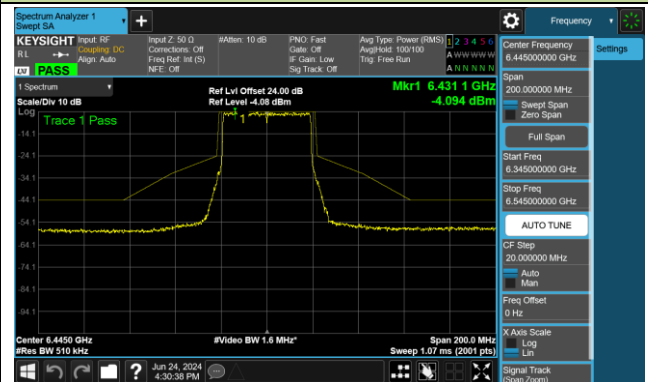

Channel 213 (7015MHz)

Channel 229 (7095MHz)

802.11ax-HE40 - Ant 1 (Nss = 2)

Channel 35 (6125MHz)

Channel 59 (6245MHz)

Channel 91 (6405MHz)

Channel 99 (6445MHz)

Channel 107 (6485MHz)