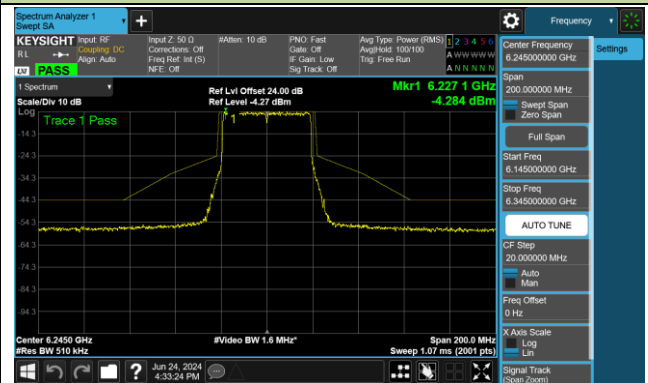

Channel 213 (7015MHz)

Channel 229 (7095MHz)

802.11ax-HE40 - Ant 1 (Nss = 2)

Channel 35 (6125MHz)

Channel 59 (6245MHz)

Channel 91 (6405MHz)

Channel 99 (6445MHz)

Channel 107 (6485MHz)

Channel 115 (6525MHz)

Channel 123 (6565MHz)

Channel 147 (6685MHz)

802.11ax-HE40 - Ant 1 (Nss = 2)

Channel 179 (6845MHz)

Channel 187 (6885MHz)

Channel 195 (6925MHz)

Channel 211 (7005MHz)