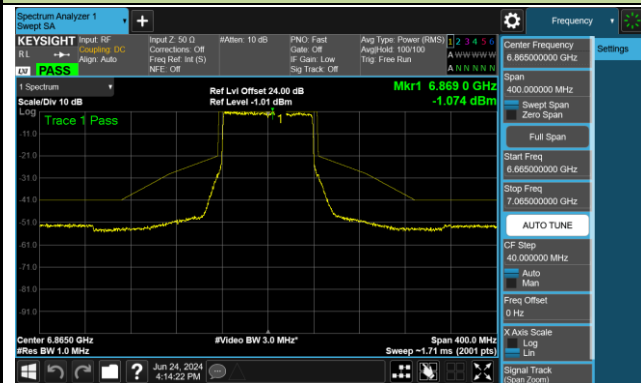

Channel 151 (6705MHz)

Channel 167 (6785MHz)

802.11ax-HE80 - Ant 1 (Nss = 2)

Channel 183 (6865MHz)

Channel 199 (6945MHz)

Channel 215 (7025MHz)

802.11ax-HE160 - Ant 1 (Nss = 2)

Channel 47 (6185MHz)