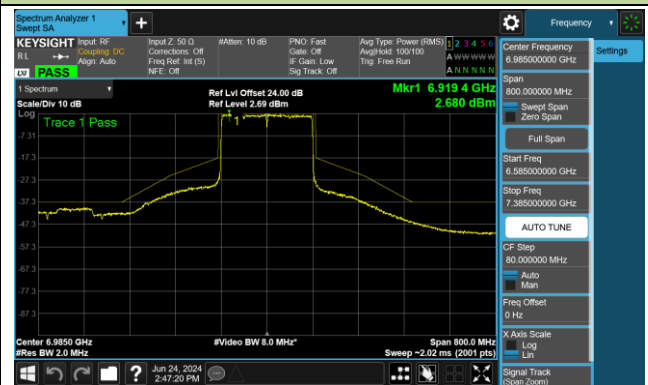

802.11be-EHT160 - Ant 0 (Nss = 2)

Channel 47 (6185MHz)

Channel 79 (6345MHz)

Channel 111 (6505MHz)

Channel 143 (6665MHz)

Channel 175 (6825MHz)

Channel 207 (6985MHz)

802.11be-EHT320 - Ant 0 (Nss = 2)

Channel 63 (6265MHz)

Channel 127 (6585MHz)

Channel 191 (6905MHz)

802.11ax-HE20 - Ant 1 (Nss = 2)

Channel 33 (6115MHz)

Channel 61 (6255MHz)

Channel 93 (6415MHz)

Channel 97 (6435MHz)