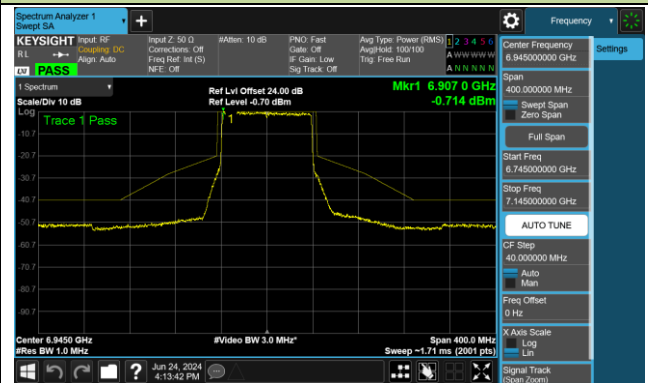

Channel 151 (6705MHz)

Channel 167 (6785MHz)

802.11ax-HE80 - Ant 1 (Nss = 2)

Channel 183 (6865MHz)

Channel 199 (6945MHz)

Channel 215 (7025MHz)

802.11ax-HE160 - Ant 1 (Nss = 2)

Channel 47 (6185MHz)

Channel 79 (6345MHz)

Channel 111 (6505MHz)

Channel 143 (6665MHz)

Channel 175 (6825MHz)

Channel 207 (6985MHz)

802.11be-EHT20 - Ant 1 (Nss = 2)

Channel 33 (6115MHz)

Channel 61 (6255MHz)