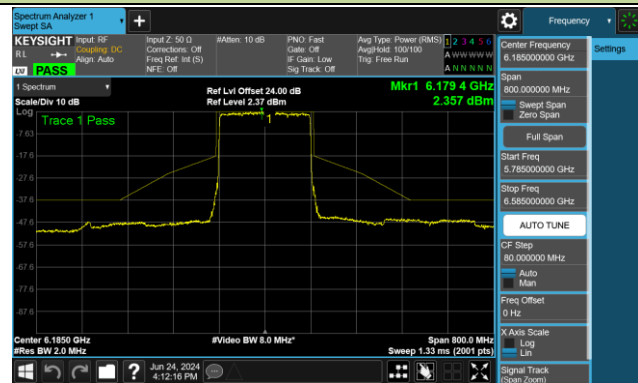

Channel 227 (7085MHz)

802.11ax-HE80 - Ant 1 (Nss = 2)

Channel 39 (6145MHz)

Channel 55 (6225MHz)

Channel 87 (6385MHz)

Channel 103 (6465MHz)

Channel 119 (6545MHz)

Channel 135 (6625MHz)

Channel 151 (6705MHz)

Channel 167 (6785MHz)

802.11ax-HE80 - Ant 1 (Nss = 2)

Channel 183 (6865MHz)

Channel 199 (6945MHz)

Channel 215 (7025MHz)

802.11ax-HE160 - Ant 1 (Nss = 2)

Channel 47 (6185MHz)

Channel 79 (6345MHz)

Channel 111 (6505MHz)

Channel 143 (6665MHz)

Channel 175 (6825MHz)

Channel 207 (6985MHz)

802.11be-EHT20 - Ant 1 (Nss = 2)

Channel 33 (6115MHz)

Channel 61 (6255MHz)