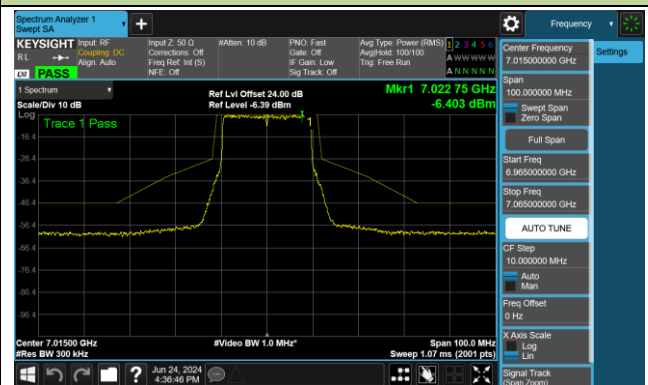

Channel 105 (6475MHz)

Channel 113 (6515MHz)

Channel 117 (6535MHz)

Channel 149 (6695MHz)

802.11ax-HE20 - Ant 1 (Nss = 2)

Channel 181 (6855MHz)

Channel 185 (6875MHz)

Channel 189 (6895MHz)

Channel 213 (7015MHz)

Channel 229 (7095MHz)

802.11ax-HE40 - Ant 1 (Nss = 2)

Channel 35 (6125MHz)

Channel 59 (6245MHz)

Channel 91 (6405MHz)

Channel 99 (6445MHz)

Channel 107 (6485MHz)