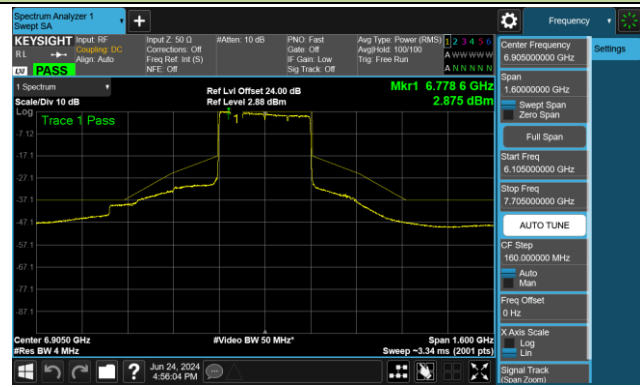

802.11be-EHT160 - Ant 0 (Nss = 2)

Channel 47 (6185MHz)

Channel 79 (6345MHz)

Channel 111 (6505MHz)

Channel 143 (6665MHz)

Channel 175 (6825MHz)

Channel 207 (6985MHz)

802.11be-EHT320 - Ant 0 (Nss = 2)

Channel 63 (6265MHz)

Channel 127 (6585MHz)

Channel 191 (6905MHz)

802.11ax-HE20 - Ant 1 (Nss = 2)

Channel 33 (6115MHz)

Channel 61 (6255MHz)

Channel 93 (6415MHz)

Channel 97 (6435MHz)