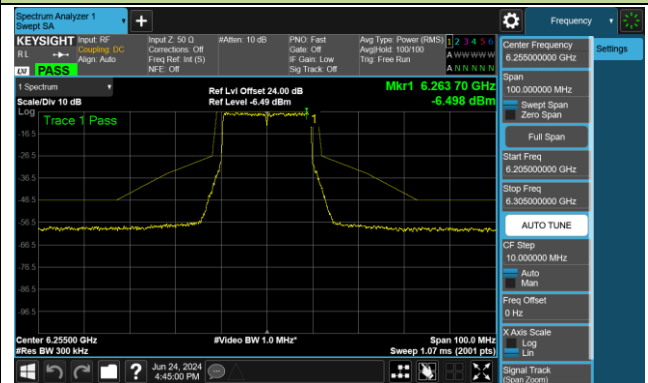

802.11be-EHT160 - Ant 0 (Nss = 2)

Channel 47 (6185MHz)

Channel 79 (6345MHz)

Channel 111 (6505MHz)

Channel 143 (6665MHz)

Channel 175 (6825MHz)

Channel 207 (6985MHz)

802.11be-EHT320 - Ant 0 (Nss = 2)

Channel 63 (6265MHz)

Channel 127 (6585MHz)

Channel 191 (6905MHz)

802.11ax-HE20 - Ant 1 (Nss = 2)

Channel 33 (6115MHz)

Channel 61 (6255MHz)

Channel 93 (6415MHz)

Channel 97 (6435MHz)

Channel 105 (6475MHz)

Channel 113 (6515MHz)

Channel 117 (6535MHz)

Channel 149 (6695MHz)

802.11ax-HE20 - Ant 1 (Nss = 2)

Channel 181 (6855MHz)

Channel 185 (6875MHz)

Channel 189 (6895MHz)