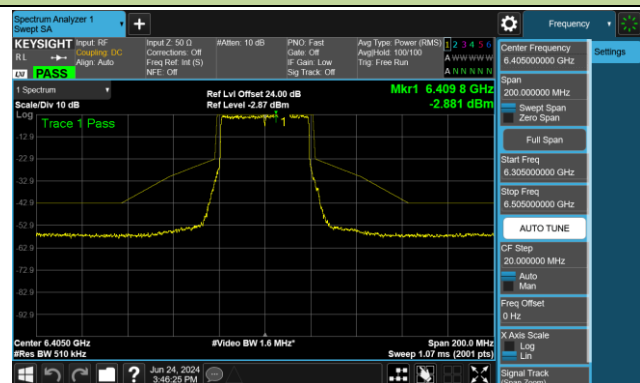

Channel 185 (6875MHz)

Channel 189 (6895MHz)

Channel 213 (7015MHz)

Channel 229 (7095MHz)

802.11be-EHT40 - Ant 1 (Nss = 2)

Channel 35 (6125MHz)

Channel 59 (6245MHz)

Channel 91 (6405MHz)

Channel 195 (6925MHz)

Channel 211 (7005MHz)

Channel 227 (7085MHz)