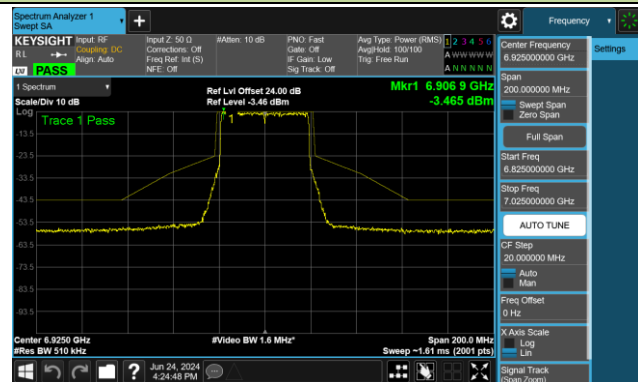

Channel 115 (6525MHz)

Channel 123 (6565MHz)

Channel 147 (6685MHz)

802.11ax-HE40 - Ant 1 (Nss = 2)

Channel 179 (6845MHz)

Channel 187 (6885MHz)

Channel 195 (6925MHz)

Channel 211 (7005MHz)

Channel 227 (7085MHz)

802.11ax-HE80 - Ant 1 (Nss = 2)

Channel 39 (6145MHz)

Channel 55 (6225MHz)

Channel 87 (6385MHz)

Channel 103 (6465MHz)

Channel 119 (6545MHz)

Channel 135 (6625MHz)