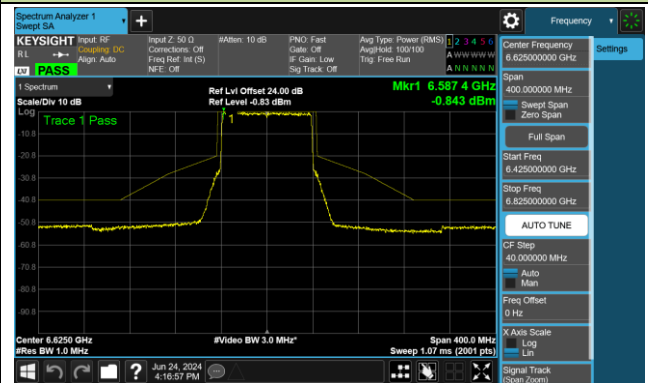

Channel 227 (7085MHz)

802.11ax-HE80 - Ant 1 (Nss = 2)

Channel 39 (6145MHz)

Channel 55 (6225MHz)

Channel 87 (6385MHz)

Channel 103 (6465MHz)

Channel 119 (6545MHz)

Channel 135 (6625MHz)

Channel 151 (6705MHz)

Channel 167 (6785MHz)

802.11ax-HE80 - Ant 1 (Nss = 2)

Channel 183 (6865MHz)

Channel 199 (6945MHz)

Channel 215 (7025MHz)

802.11ax-HE160 - Ant 1 (Nss = 2)

Channel 47 (6185MHz)