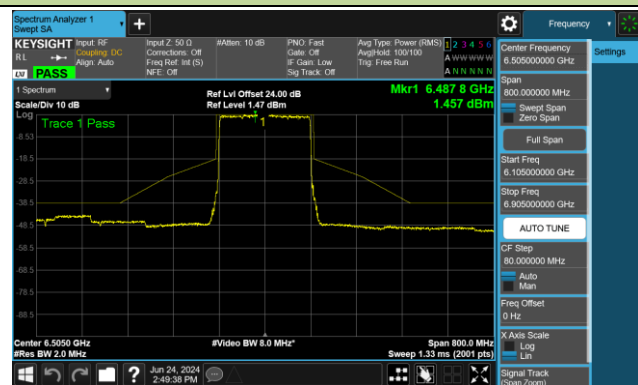

802.11be-EHT160 - Ant 0 (Nss = 2)

Channel 47 (6185MHz)

Channel 79 (6345MHz)

Channel 111 (6505MHz)

Channel 143 (6665MHz)

Channel 175 (6825MHz)

Channel 207 (6985MHz)

802.11be-EHT320 - Ant 0 (Nss = 2)

Channel 63 (6265MHz)

Channel 127 (6585MHz)

Channel 191 (6905MHz)

802.11ax-HE20 - Ant 1 (Nss = 2)

Channel 33 (6115MHz)

Channel 61 (6255MHz)

Channel 93 (6415MHz)

Channel 97 (6435MHz)