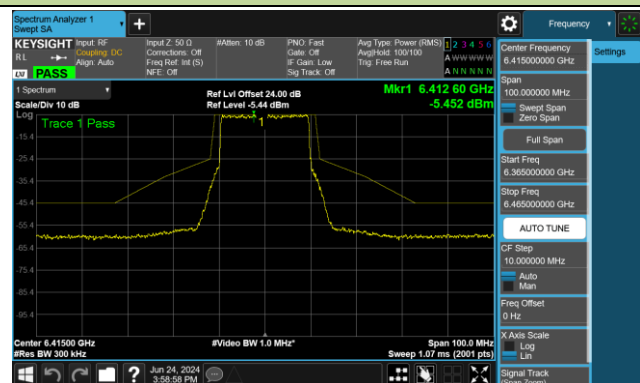

Channel 79 (6345MHz)

Channel 111 (6505MHz)

Channel 143 (6665MHz)

Channel 175 (6825MHz)

Channel 207 (6985MHz)

802.11be-EHT20 - Ant 1 (Nss = 2)

Channel 33 (6115MHz)

Channel 61 (6255MHz)

Channel 93 (6415MHz)

Channel 97 (6435MHz)

Channel 105 (6475MHz)

Channel 113 (6515MHz)

Channel 117 (6535MHz)

Channel 149 (6695MHz)

802.11be-EHT20 - Ant 1 (Nss = 2)

Channel 181 (6855MHz)