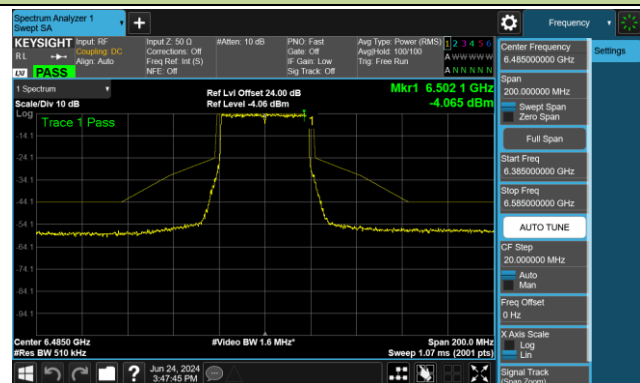

Channel 107 (6485MHz)