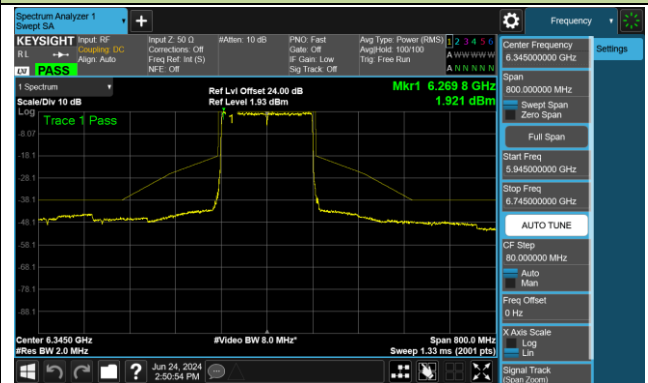

802.11be-EHT160 - Ant 0 (Nss = 2)

Channel 47 (6185MHz)

Channel 79 (6345MHz)

Channel 111 (6505MHz)

Channel 143 (6665MHz)

Channel 175 (6825MHz)

Channel 207 (6985MHz)

802.11be-EHT320 - Ant 0 (Nss = 2)

Channel 63 (6265MHz)

Channel 127 (6585MHz)

Channel 191 (6905MHz)

802.11ax-HE20 - Ant 1 (Nss = 2)

Channel 33 (6115MHz)

Channel 61 (6255MHz)

Channel 93 (6415MHz)

Channel 97 (6435MHz)