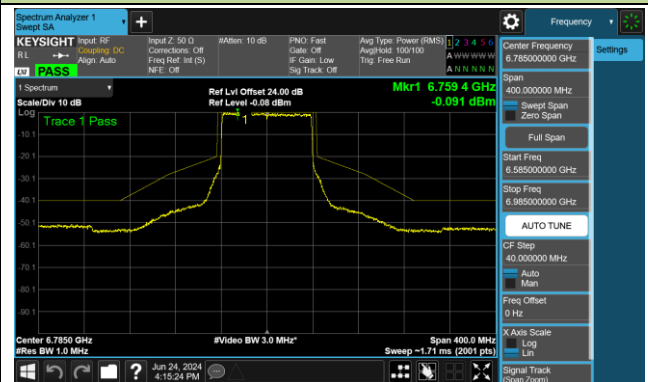

Channel 167 (6785MHz)