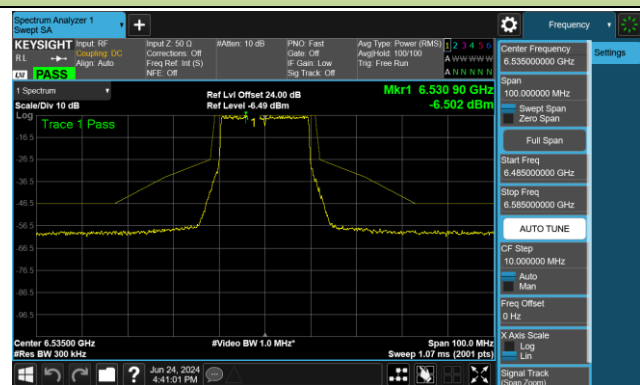

802.11be-EHT160 - Ant 0 (Nss = 2)

Channel 47 (6185MHz)

Channel 79 (6345MHz)

Channel 111 (6505MHz)

Channel 143 (6665MHz)

Channel 175 (6825MHz)

Channel 207 (6985MHz)

802.11be-EHT320 - Ant 0 (Nss = 2)

Channel 63 (6265MHz)

Channel 127 (6585MHz)

Channel 191 (6905MHz)

802.11ax-HE20 - Ant 1 (Nss = 2)

Channel 33 (6115MHz)

Channel 61 (6255MHz)

Channel 93 (6415MHz)

Channel 97 (6435MHz)

Channel 105 (6475MHz)

Channel 113 (6515MHz)

Channel 117 (6535MHz)

Channel 149 (6695MHz)

802.11ax-HE20 - Ant 1 (Nss = 2)

Channel 181 (6855MHz)

Channel 185 (6875MHz)

Channel 189 (6895MHz)