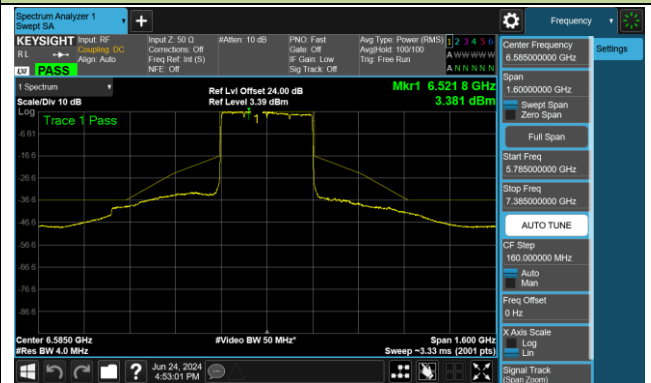

802.11be-EHT160 - Ant 0 (Nss = 2)

Channel 47 (6185MHz)

Channel 79 (6345MHz)

Channel 111 (6505MHz)

Channel 143 (6665MHz)

Channel 175 (6825MHz)

Channel 207 (6985MHz)

802.11be-EHT320 - Ant 0 (Nss = 2)

Channel 63 (6265MHz)

Channel 127 (6585MHz)

Channel 191 (6905MHz)

802.11ax-HE20 - Ant 1 (Nss = 2)

Channel 33 (6115MHz)

Channel 61 (6255MHz)

Channel 93 (6415MHz)

Channel 97 (6435MHz)