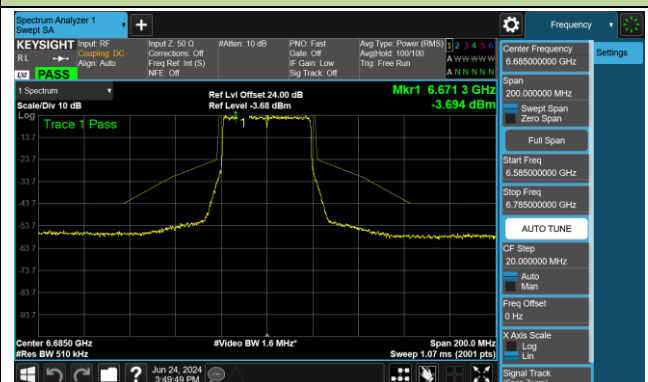

Channel 99 (6445MHz)

Channel 107 (6485MHz)

Channel 115 (6525MHz)

Channel 123 (6565MHz)

Channel 147 (6685MHz)

802.11be-EHT40 - Ant 1 (Nss = 2)

Channel 179 (6845MHz)

Channel 187 (6885MHz)

Channel 195 (6925MHz)

Channel 211 (7005MHz)

Channel 227 (7085MHz)