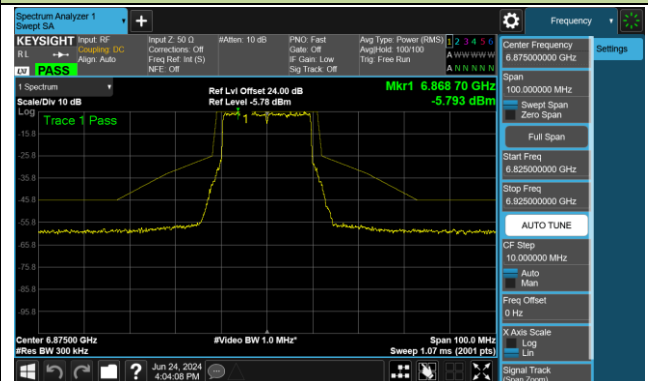

Channel 185 (6875MHz)