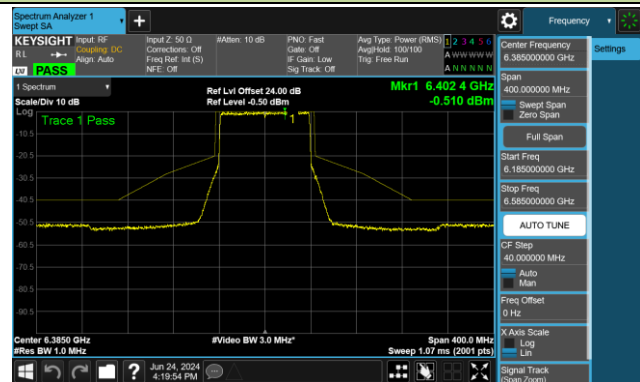

Channel 227 (7085MHz)

802.11ax-HE80 - Ant 1 (Nss = 2)

Channel 39 (6145MHz)

Channel 55 (6225MHz)

Channel 87 (6385MHz)

Channel 103 (6465MHz)

Channel 119 (6545MHz)

Channel 135 (6625MHz)

Channel 151 (6705MHz)

Channel 167 (6785MHz)

802.11ax-HE80 - Ant 1 (Nss = 2)

Channel 183 (6865MHz)

Channel 199 (6945MHz)

Channel 215 (7025MHz)

802.11ax-HE160 - Ant 1 (Nss = 2)

Channel 47 (6185MHz)