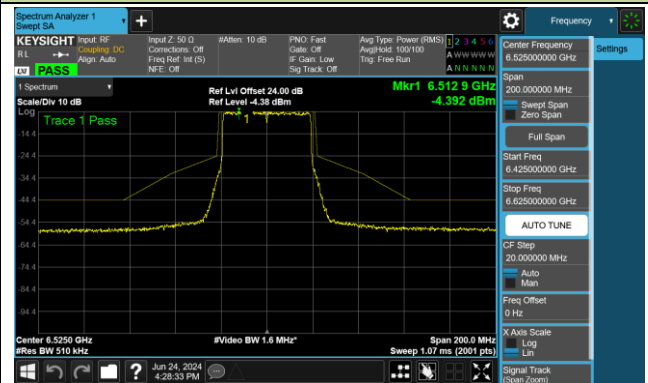

Channel 213 (7015MHz)

Channel 229 (7095MHz)

802.11ax-HE40 - Ant 1 (Nss = 2)

Channel 35 (6125MHz)

Channel 59 (6245MHz)

Channel 91 (6405MHz)

Channel 99 (6445MHz)

Channel 107 (6485MHz)

Channel 115 (6525MHz)

Channel 123 (6565MHz)

Channel 147 (6685MHz)

802.11ax-HE40 - Ant 1 (Nss = 2)

Channel 179 (6845MHz)

Channel 187 (6885MHz)

Channel 195 (6925MHz)

Channel 211 (7005MHz)