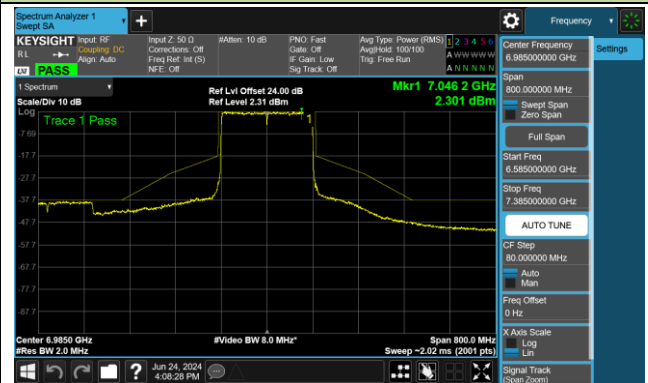

Channel 79 (6345MHz)

Channel 111 (6505MHz)

Channel 143 (6665MHz)

Channel 175 (6825MHz)

Channel 207 (6985MHz)

802.11be-EHT20 - Ant 1 (Nss = 2)

Channel 33 (6115MHz)

Channel 61 (6255MHz)

Channel 93 (6415MHz)

Channel 97 (6435MHz)

Channel 105 (6475MHz)

Channel 113 (6515MHz)

Channel 117 (6535MHz)

Channel 149 (6695MHz)

802.11be-EHT20 - Ant 1 (Nss = 2)

Channel 181 (6855MHz)