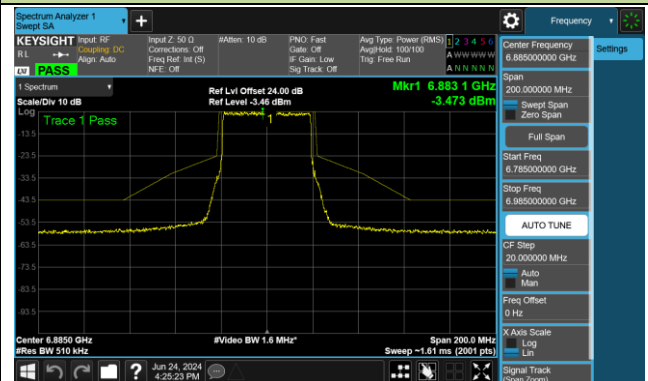

Channel 115 (6525MHz)

Channel 123 (6565MHz)

Channel 147 (6685MHz)

802.11ax-HE40 - Ant 1 (Nss = 2)

Channel 179 (6845MHz)

Channel 187 (6885MHz)

Channel 195 (6925MHz)

Channel 211 (7005MHz)

Channel 227 (7085MHz)

802.11ax-HE80 - Ant 1 (Nss = 2)

Channel 39 (6145MHz)

Channel 55 (6225MHz)

Channel 87 (6385MHz)

Channel 103 (6465MHz)

Channel 119 (6545MHz)

Channel 135 (6625MHz)