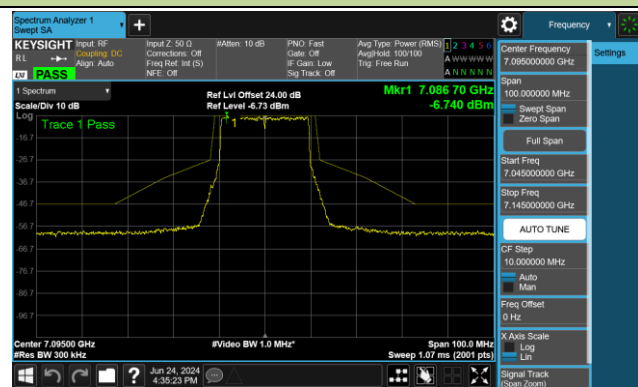

Channel 229 (7095MHz)