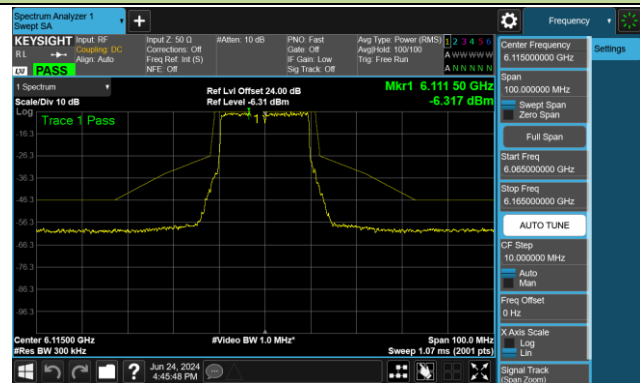

802.11be-EHT160 - Ant 0 (Nss = 2)

Channel 47 (6185MHz)

Channel 79 (6345MHz)

Channel 111 (6505MHz)

Channel 143 (6665MHz)

Channel 175 (6825MHz)

Channel 207 (6985MHz)

802.11be-EHT320 - Ant 0 (Nss = 2)

Channel 63 (6265MHz)

Channel 127 (6585MHz)

Channel 191 (6905MHz)

802.11ax-HE20 - Ant 1 (Nss = 2)

Channel 33 (6115MHz)

Channel 61 (6255MHz)

Channel 93 (6415MHz)

Channel 97 (6435MHz)

Channel 105 (6475MHz)

Channel 113 (6515MHz)

Channel 117 (6535MHz)

Channel 149 (6695MHz)

802.11ax-HE20 - Ant 1 (Nss = 2)

Channel 181 (6855MHz)

Channel 185 (6875MHz)

Channel 189 (6895MHz)