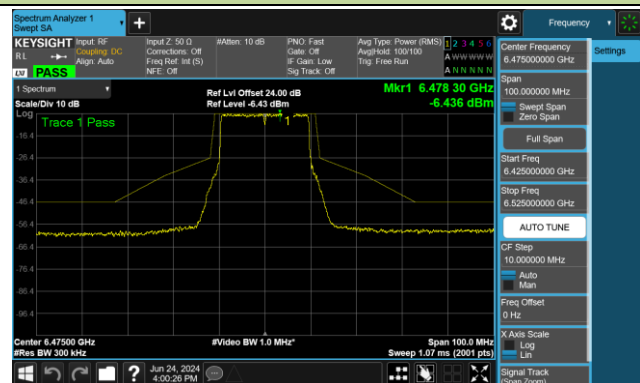

Channel 79 (6345MHz)

Channel 111 (6505MHz)

Channel 143 (6665MHz)

Channel 175 (6825MHz)

Channel 207 (6985MHz)

802.11be-EHT20 - Ant 1 (Nss = 2)

Channel 33 (6115MHz)

Channel 61 (6255MHz)

Channel 93 (6415MHz)

Channel 97 (6435MHz)

Channel 105 (6475MHz)

Channel 113 (6515MHz)

Channel 117 (6535MHz)

Channel 149 (6695MHz)

802.11be-EHT20 - Ant 1 (Nss = 2)

Channel 181 (6855MHz)