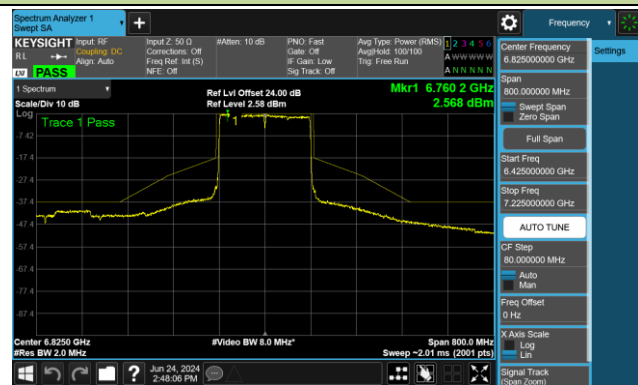

802.11be-EHT160 - Ant 0 (Nss = 2)

Channel 47 (6185MHz)

Channel 79 (6345MHz)

Channel 111 (6505MHz)

Channel 143 (6665MHz)

Channel 175 (6825MHz)

Channel 207 (6985MHz)

802.11be-EHT320 - Ant 0 (Nss = 2)

Channel 63 (6265MHz)

Channel 127 (6585MHz)

Channel 191 (6905MHz)

802.11ax-HE20 - Ant 1 (Nss = 2)

Channel 33 (6115MHz)

Channel 61 (6255MHz)

Channel 93 (6415MHz)

Channel 97 (6435MHz)