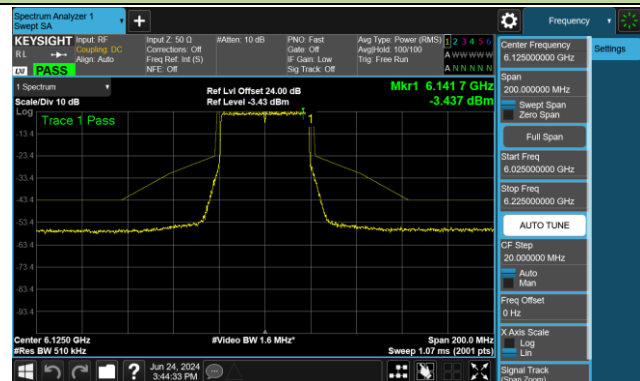

Channel 185 (6875MHz)

Channel 189 (6895MHz)

Channel 213 (7015MHz)

Channel 229 (7095MHz)

802.11be-EHT40 - Ant 1 (Nss = 2)

Channel 35 (6125MHz)

Channel 59 (6245MHz)

Channel 91 (6405MHz)

Channel 195 (6925MHz)

Channel 211 (7005MHz)

Channel 227 (7085MHz)