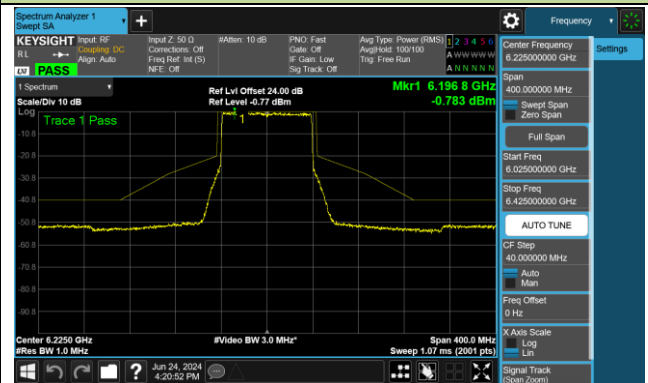

Channel 227 (7085MHz)

802.11ax-HE80 - Ant 1 (Nss = 2)

Channel 39 (6145MHz)

Channel 55 (6225MHz)

Channel 87 (6385MHz)

Channel 103 (6465MHz)

Channel 119 (6545MHz)

Channel 135 (6625MHz)

Channel 151 (6705MHz)

Channel 167 (6785MHz)

802.11ax-HE80 - Ant 1 (Nss = 2)

Channel 183 (6865MHz)

Channel 199 (6945MHz)

Channel 215 (7025MHz)

802.11ax-HE160 - Ant 1 (Nss = 2)

Channel 47 (6185MHz)