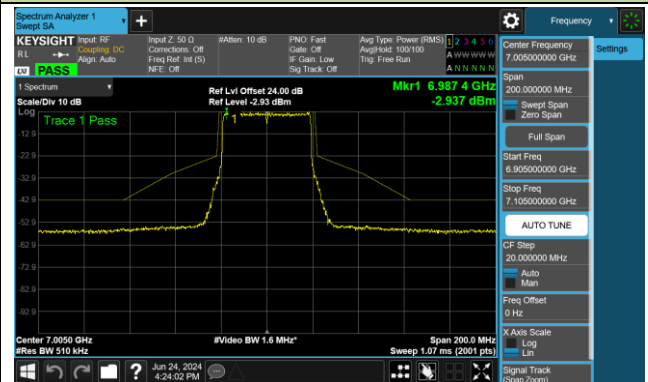

Channel 115 (6525MHz)

Channel 123 (6565MHz)

Channel 147 (6685MHz)

802.11ax-HE40 - Ant 1 (Nss = 2)

Channel 179 (6845MHz)

Channel 187 (6885MHz)

Channel 195 (6925MHz)

Channel 211 (7005MHz)

Channel 227 (7085MHz)

802.11ax-HE80 - Ant 1 (Nss = 2)

Channel 39 (6145MHz)

Channel 55 (6225MHz)

Channel 87 (6385MHz)

Channel 103 (6465MHz)

Channel 119 (6545MHz)

Channel 135 (6625MHz)