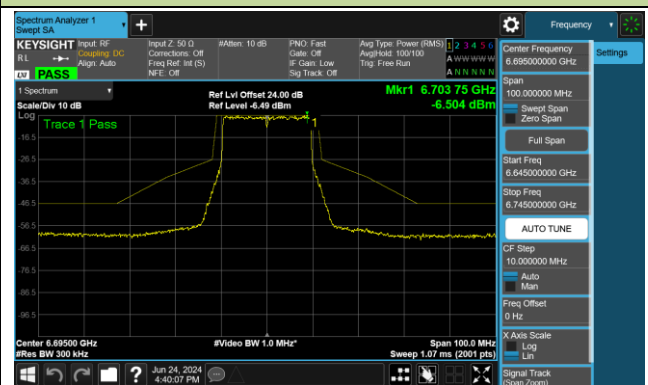

Channel 105 (6475MHz)

Channel 113 (6515MHz)

Channel 117 (6535MHz)

Channel 149 (6695MHz)

802.11ax-HE20 - Ant 1 (Nss = 2)

Channel 181 (6855MHz)

Channel 185 (6875MHz)

Channel 189 (6895MHz)