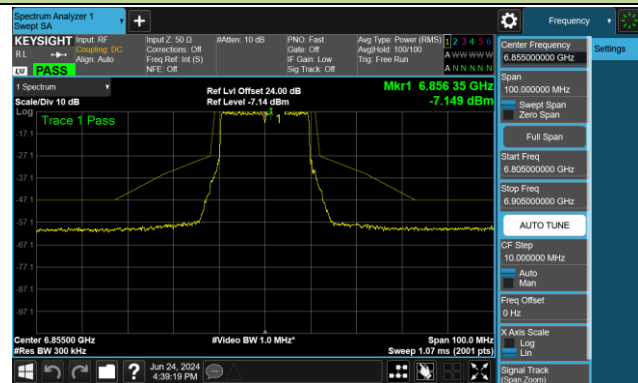

Channel 105 (6475MHz)

Channel 113 (6515MHz)

Channel 117 (6535MHz)

Channel 149 (6695MHz)

802.11ax-HE20 - Ant 1 (Nss = 2)

Channel 181 (6855MHz)

Channel 185 (6875MHz)

Channel 189 (6895MHz)

Channel 213 (7015MHz)

Channel 229 (7095MHz)

802.11ax-HE40 - Ant 1 (Nss = 2)

Channel 35 (6125MHz)

Channel 59 (6245MHz)

Channel 91 (6405MHz)

Channel 99 (6445MHz)

Channel 107 (6485MHz)