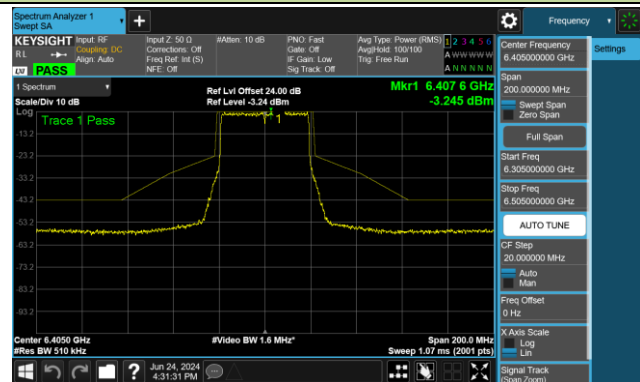

Channel 213 (7015MHz)

Channel 229 (7095MHz)

802.11ax-HE40 - Ant 1 (Nss = 2)

Channel 35 (6125MHz)

Channel 59 (6245MHz)

Channel 91 (6405MHz)

Channel 99 (6445MHz)

Channel 107 (6485MHz)

Channel 115 (6525MHz)

Channel 123 (6565MHz)

Channel 147 (6685MHz)

802.11ax-HE40 - Ant 1 (Nss = 2)

Channel 179 (6845MHz)

Channel 187 (6885MHz)

Channel 195 (6925MHz)

Channel 211 (7005MHz)