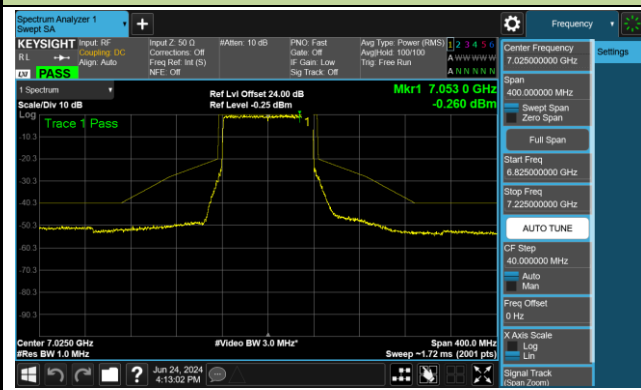

Channel 151 (6705MHz)

Channel 167 (6785MHz)

802.11ax-HE80 - Ant 1 (Nss = 2)

Channel 183 (6865MHz)

Channel 199 (6945MHz)

Channel 215 (7025MHz)

802.11ax-HE160 - Ant 1 (Nss = 2)

Channel 47 (6185MHz)