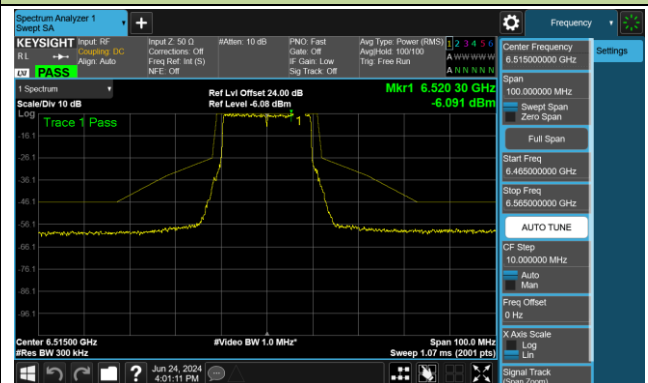

Channel 93 (6415MHz)

Channel 97 (6435MHz)

Channel 105 (6475MHz)

Channel 113 (6515MHz)

Channel 117 (6535MHz)

Channel 149 (6695MHz)

802.11be-EHT20 - Ant 1 (Nss = 2)

Channel 181 (6855MHz)