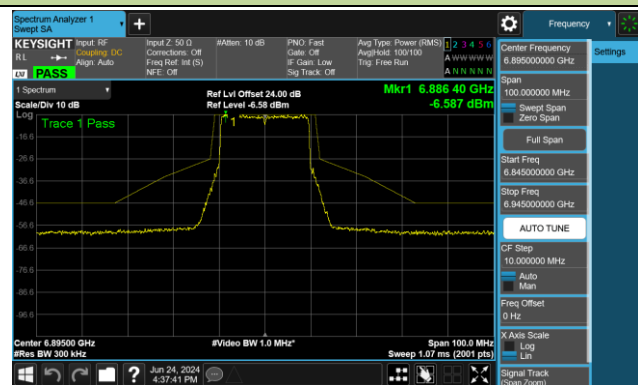

Channel 105 (6475MHz)

Channel 113 (6515MHz)

Channel 117 (6535MHz)

Channel 149 (6695MHz)

802.11ax-HE20 - Ant 1 (Nss = 2)

Channel 181 (6855MHz)

Channel 185 (6875MHz)

Channel 189 (6895MHz)

Channel 213 (7015MHz)

Channel 229 (7095MHz)

802.11ax-HE40 - Ant 1 (Nss = 2)

Channel 35 (6125MHz)

Channel 59 (6245MHz)

Channel 91 (6405MHz)

Channel 99 (6445MHz)

Channel 107 (6485MHz)