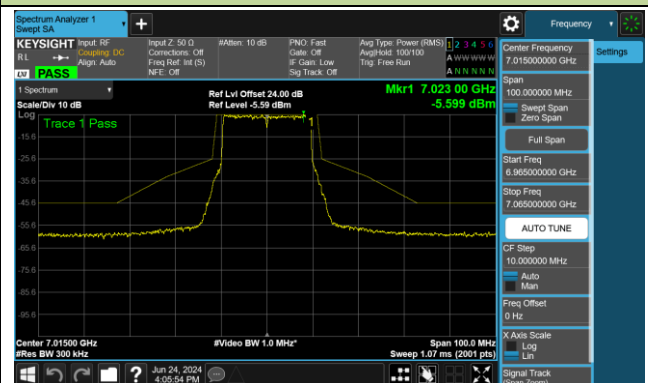

Channel 213 (7015MHz)