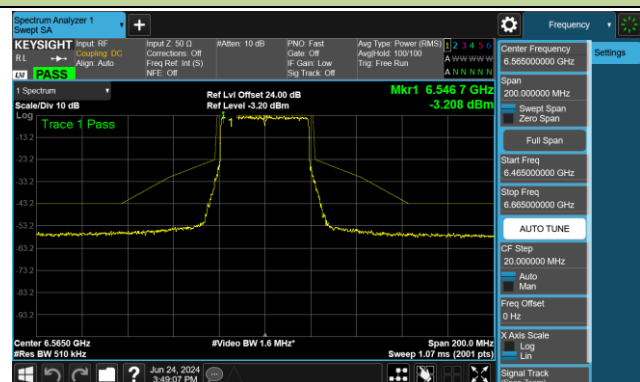

Channel 99 (6445MHz)

Channel 107 (6485MHz)

Channel 115 (6525MHz)

Channel 123 (6565MHz)

Channel 147 (6685MHz)

802.11be-EHT40 - Ant 1 (Nss = 2)

Channel 179 (6845MHz)

Channel 187 (6885MHz)

Channel 195 (6925MHz)

Channel 211 (7005MHz)

Channel 227 (7085MHz)