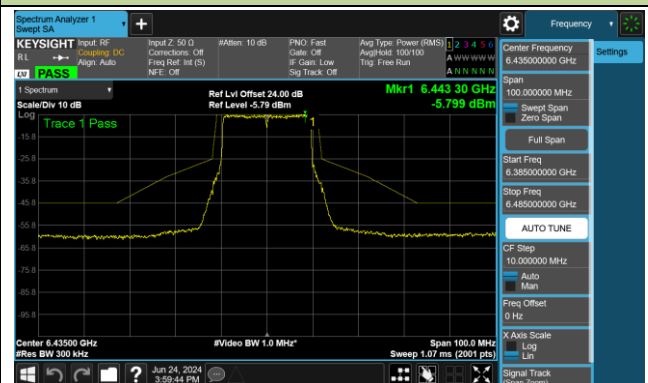

Channel 79 (6345MHz)

Channel 111 (6505MHz)

Channel 143 (6665MHz)

Channel 175 (6825MHz)

Channel 207 (6985MHz)

802.11be-EHT20 - Ant 1 (Nss = 2)

Channel 33 (6115MHz)

Channel 61 (6255MHz)

Channel 93 (6415MHz)

Channel 97 (6435MHz)

Channel 105 (6475MHz)

Channel 113 (6515MHz)

Channel 117 (6535MHz)

Channel 149 (6695MHz)

802.11be-EHT20 - Ant 1 (Nss = 2)

Channel 181 (6855MHz)