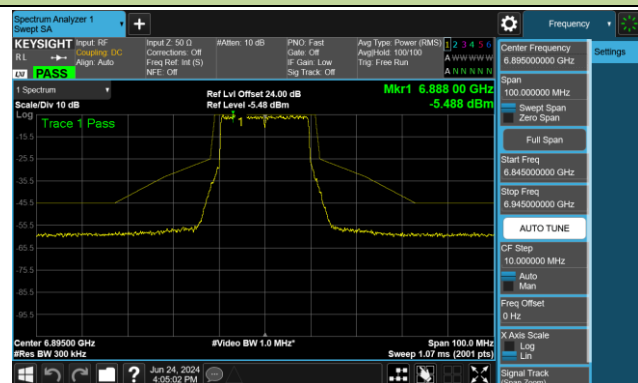

Channel 189 (6895MHz)