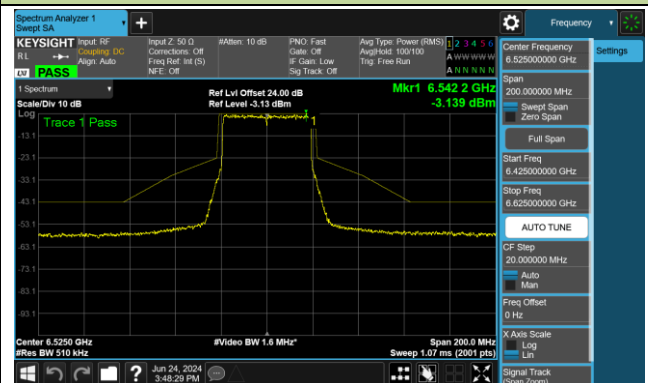

Channel 115 (6525MHz)