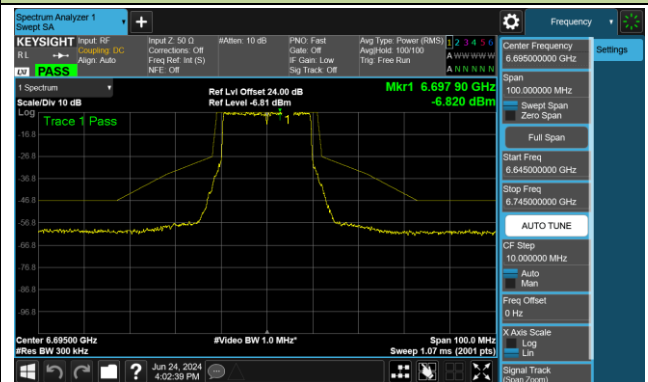

Channel 93 (6415MHz)

Channel 97 (6435MHz)

Channel 105 (6475MHz)

Channel 113 (6515MHz)

Channel 117 (6535MHz)

Channel 149 (6695MHz)

802.11be-EHT20 - Ant 1 (Nss = 2)

Channel 181 (6855MHz)