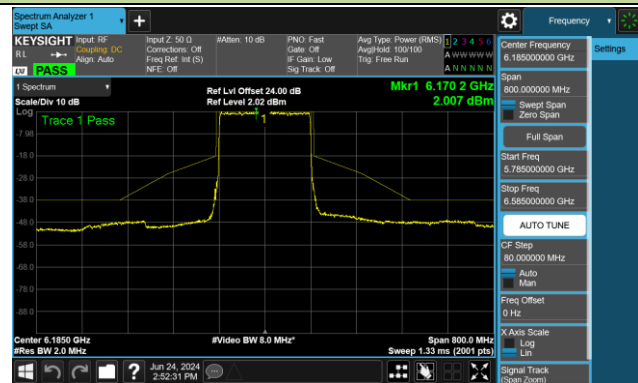

802.11be-EHT160 - Ant 0 (Nss = 2)

Channel 47 (6185MHz)

Channel 79 (6345MHz)

Channel 111 (6505MHz)

Channel 143 (6665MHz)

Channel 175 (6825MHz)

Channel 207 (6985MHz)

802.11be-EHT320 - Ant 0 (Nss = 2)

Channel 63 (6265MHz)

Channel 127 (6585MHz)

Channel 191 (6905MHz)

802.11ax-HE20 - Ant 1 (Nss = 2)

Channel 33 (6115MHz)

Channel 61 (6255MHz)

Channel 93 (6415MHz)

Channel 97 (6435MHz)