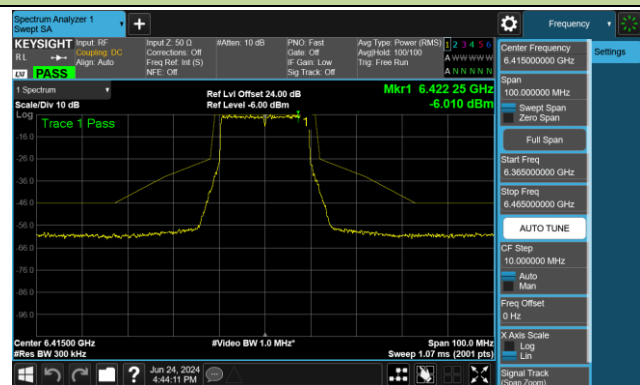

802.11be-EHT160 - Ant 0 (Nss = 2)

Channel 47 (6185MHz)

Channel 79 (6345MHz)

Channel 111 (6505MHz)

Channel 143 (6665MHz)

Channel 175 (6825MHz)

Channel 207 (6985MHz)

802.11be-EHT320 - Ant 0 (Nss = 2)

Channel 63 (6265MHz)

Channel 127 (6585MHz)

Channel 191 (6905MHz)

802.11ax-HE20 - Ant 1 (Nss = 2)

Channel 33 (6115MHz)

Channel 61 (6255MHz)

Channel 93 (6415MHz)

Channel 97 (6435MHz)

Channel 105 (6475MHz)

Channel 113 (6515MHz)

Channel 117 (6535MHz)

Channel 149 (6695MHz)

802.11ax-HE20 - Ant 1 (Nss = 2)

Channel 181 (6855MHz)

Channel 185 (6875MHz)

Channel 189 (6895MHz)