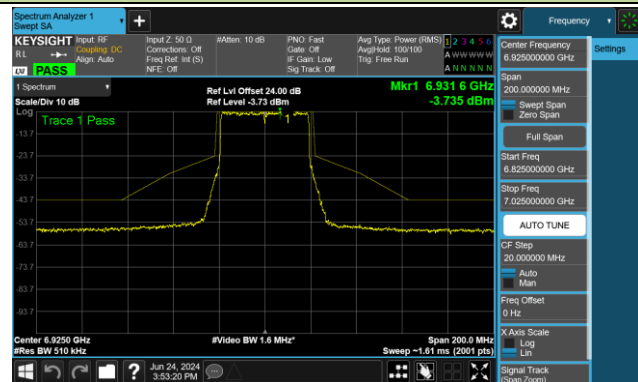

Channel 99 (6445MHz)

Channel 107 (6485MHz)

Channel 115 (6525MHz)

Channel 123 (6565MHz)

Channel 147 (6685MHz)

802.11be-EHT40 - Ant 1 (Nss = 2)

Channel 179 (6845MHz)

Channel 187 (6885MHz)

Channel 195 (6925MHz)

Channel 211 (7005MHz)

Channel 227 (7085MHz)