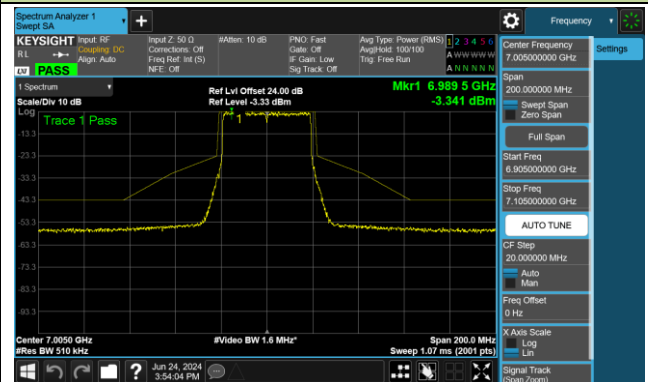

Channel 99 (6445MHz)

Channel 107 (6485MHz)

Channel 115 (6525MHz)

Channel 123 (6565MHz)

Channel 147 (6685MHz)

802.11be-EHT40 - Ant 1 (Nss = 2)

Channel 179 (6845MHz)

Channel 187 (6885MHz)

Channel 195 (6925MHz)

Channel 211 (7005MHz)

Channel 227 (7085MHz)