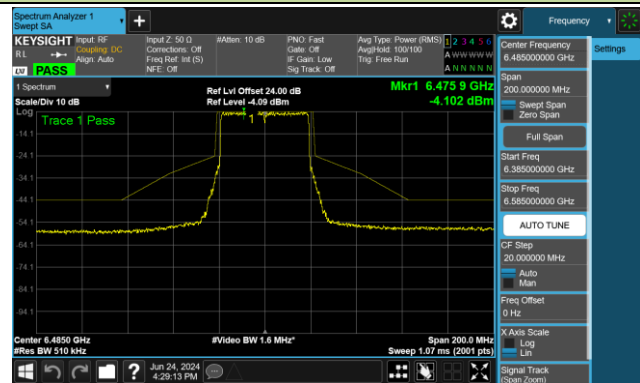

Channel 213 (7015MHz)

Channel 229 (7095MHz)

802.11ax-HE40 - Ant 1 (Nss = 2)

Channel 35 (6125MHz)

Channel 59 (6245MHz)

Channel 91 (6405MHz)

Channel 99 (6445MHz)

Channel 107 (6485MHz)

Channel 115 (6525MHz)

Channel 123 (6565MHz)

Channel 147 (6685MHz)

802.11ax-HE40 - Ant 1 (Nss = 2)

Channel 179 (6845MHz)

Channel 187 (6885MHz)

Channel 195 (6925MHz)

Channel 211 (7005MHz)