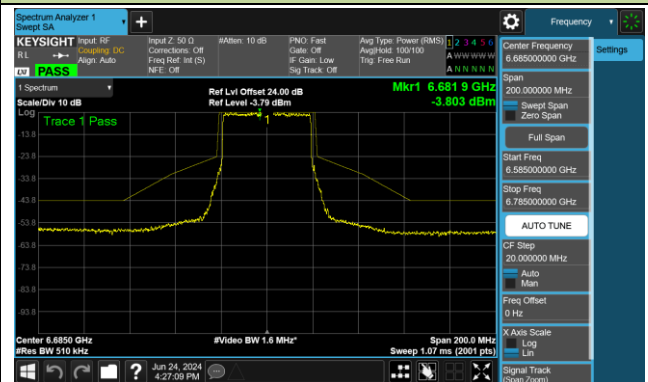

Channel 147 (6685MHz)