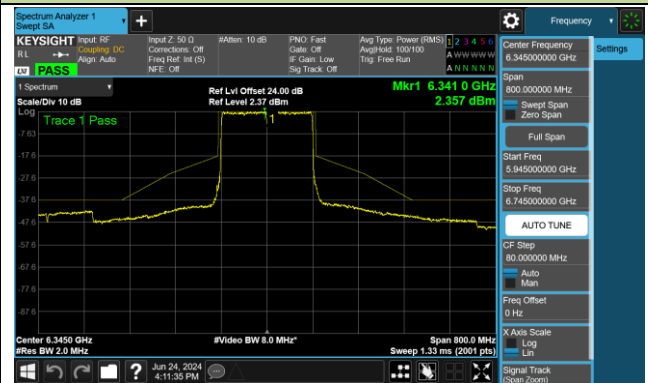

Channel 227 (7085MHz)

802.11ax-HE80 - Ant 1 (Nss = 2)

Channel 39 (6145MHz)

Channel 55 (6225MHz)

Channel 87 (6385MHz)

Channel 103 (6465MHz)

Channel 119 (6545MHz)

Channel 135 (6625MHz)

Channel 151 (6705MHz)

Channel 167 (6785MHz)

802.11ax-HE80 - Ant 1 (Nss = 2)

Channel 183 (6865MHz)

Channel 199 (6945MHz)

Channel 215 (7025MHz)

802.11ax-HE160 - Ant 1 (Nss = 2)

Channel 47 (6185MHz)

Channel 79 (6345MHz)

Channel 111 (6505MHz)

Channel 143 (6665MHz)

Channel 175 (6825MHz)

Channel 207 (6985MHz)

802.11be-EHT20 - Ant 1 (Nss = 2)

Channel 33 (6115MHz)

Channel 61 (6255MHz)