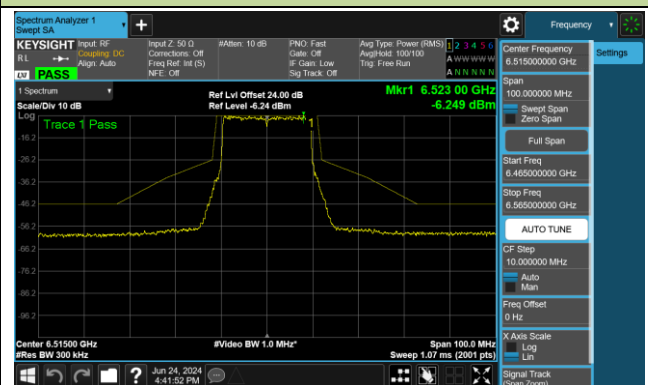

Channel 63 (6265MHz)

Channel 127 (6585MHz)

Channel 191 (6905MHz)

802.11ax-HE20 - Ant 1 (Nss = 2)

Channel 33 (6115MHz)

Channel 61 (6255MHz)

Channel 93 (6415MHz)

Channel 97 (6435MHz)

Channel 105 (6475MHz)

Channel 113 (6515MHz)

Channel 117 (6535MHz)

Channel 149 (6695MHz)

802.11ax-HE20 - Ant 1 (Nss = 2)

Channel 181 (6855MHz)

Channel 185 (6875MHz)

Channel 189 (6895MHz)