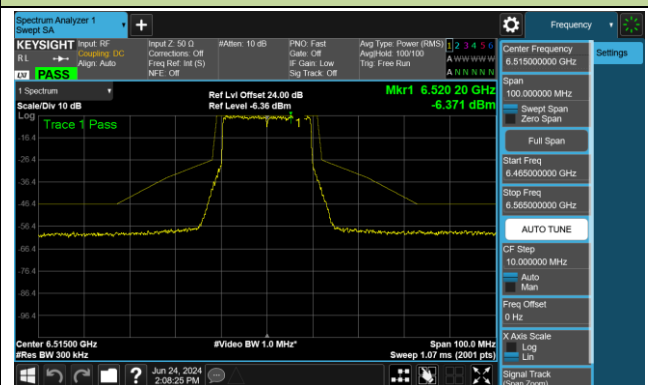

Channel 175 (6825MHz)

Channel 207 (6985MHz)

802.11be-EHT20 - Ant 0 (Nss = 2)

Channel 33 (6115MHz)

Channel 61 (6255MHz)

Channel 93 (6415MHz)

Channel 97 (6435MHz)

Channel 105 (6475MHz)

Channel 113 (6515MHz)

Channel 117 (6535MHz)

Channel 149 (6695MHz)

802.11be-EHT20 - Ant 0 (Nss = 2)

Channel 181 (6855MHz)

Channel 185 (6875MHz)

Channel 189 (6895MHz)

Channel 213 (7015MHz)