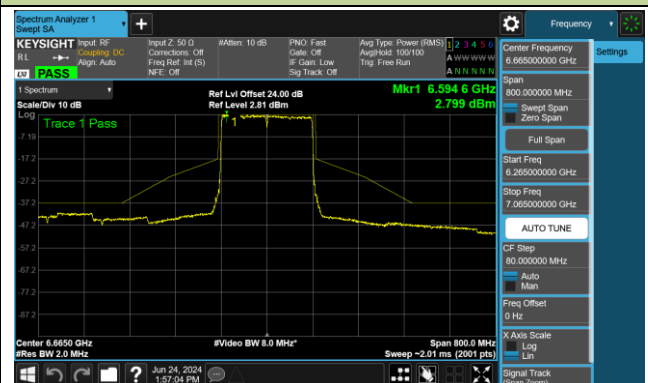

Channel 183 (6865MHz)

Channel 199 (6945MHz)

Channel 215 (7025MHz)

802.11ax-HE160 - Ant 0 (Nss = 2)

Channel 47 (6185MHz)

Channel 79 (6345MHz)

Channel 111 (6505MHz)

Channel 143 (6665MHz)

Channel 175 (6825MHz)

Channel 207 (6985MHz)

802.11be-EHT20 - Ant 0 (Nss = 2)

Channel 33 (6115MHz)

Channel 61 (6255MHz)

Channel 93 (6415MHz)

Channel 97 (6435MHz)

Channel 105 (6475MHz)