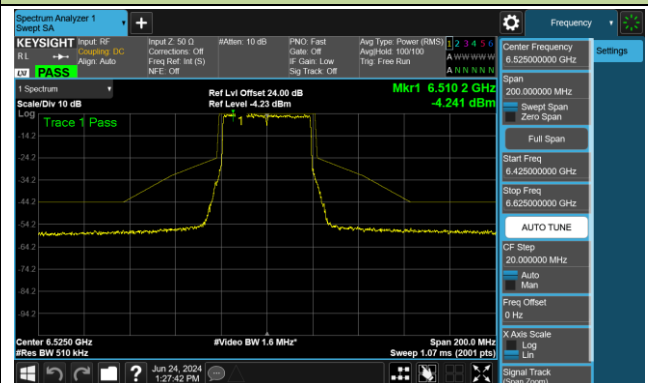

Channel 35 (6125MHz)

Channel 59 (6245MHz)

Channel 91 (6405MHz)

Channel 99 (6445MHz)

Channel 107 (6485MHz)

Channel 115 (6525MHz)

Channel 123 (6565MHz)

Channel 147 (6685MHz)

802.11ax-HE40 - Ant 0 (Nss = 2)

Channel 179 (6845MHz)

Channel 187 (6885MHz)

Channel 195 (6925MHz)

Channel 211 (7005MHz)

Channel 227 (7085MHz)

802.11ax-HE80 - Ant 0 (Nss = 2)

Channel 39 (6145MHz)