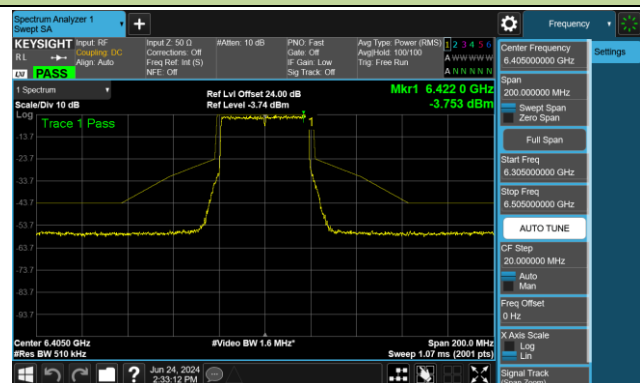

Channel 229 (7095MHz)

802.11be-EHT40 - Ant 0 (Nss = 2)

Channel 35 (6125MHz)

Channel 59 (6245MHz)

Channel 91 (6405MHz)

Channel 99 (6445MHz)

Channel 107 (6485MHz)

Channel 115 (6525MHz)