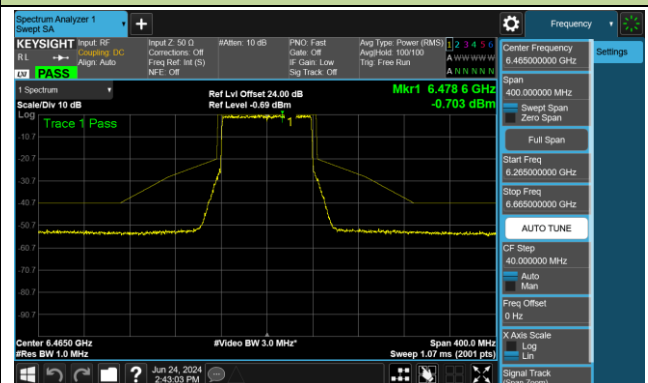

802.11be-EHT80 - Ant 0 (Nss = 2)

Channel 39 (6145MHz)

Channel 55 (6225MHz)

Channel 87 (6385MHz)

Channel 103 (6465MHz)

Channel 119 (6545MHz)

Channel 135 (6625MHz)

Channel 151 (6705MHz)

Channel 167 (6785MHz)

802.11be-EHT80 - Ant 0 (Nss = 2)

Channel 183 (6865MHz)

Channel 199 (6945MHz)

Channel 215 (7025MHz)