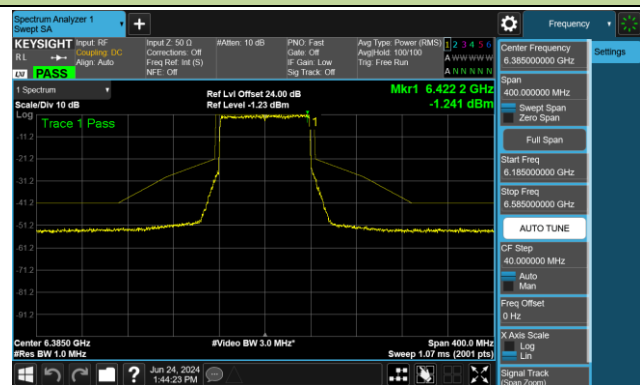

802.11ax-HE40 - Ant 0 (Nss = 2)

Channel 179 (6845MHz)

Channel 187 (6885MHz)

Channel 195 (6925MHz)

Channel 211 (7005MHz)

Channel 227 (7085MHz)

802.11ax-HE80 - Ant 0 (Nss = 2)

Channel 39 (6145MHz)

Channel 55 (6225MHz)

Channel 87 (6385MHz)

Channel 103 (6465MHz)

Channel 119 (6545MHz)

Channel 135 (6625MHz)

Channel 151 (6705MHz)

Channel 167 (6785MHz)

802.11ax-HE80 - Ant 0 (Nss = 2)