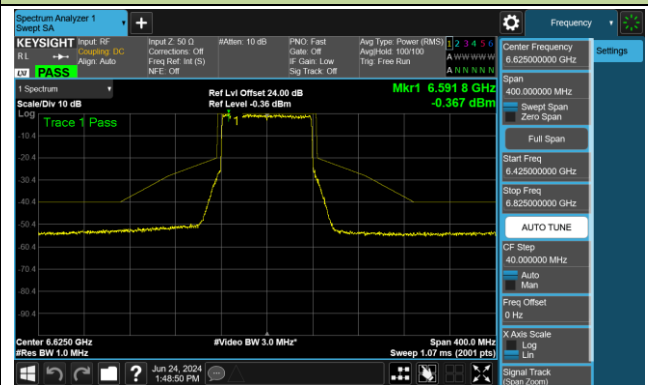

Channel 55 (6225MHz)

Channel 87 (6385MHz)

Channel 103 (6465MHz)

Channel 119 (6545MHz)

Channel 135 (6625MHz)

Channel 151 (6705MHz)

Channel 167 (6785MHz)

802.11ax-HE80 - Ant 0 (Nss = 2)