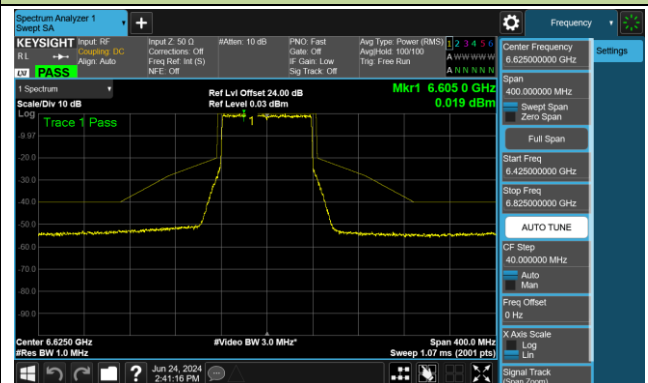

802.11be-EHT80 - Ant 0 (Nss = 2)

Channel 39 (6145MHz)

Channel 55 (6225MHz)

Channel 87 (6385MHz)

Channel 103 (6465MHz)

Channel 119 (6545MHz)

Channel 135 (6625MHz)

Channel 151 (6705MHz)

Channel 167 (6785MHz)

802.11be-EHT80 - Ant 0 (Nss = 2)

Channel 183 (6865MHz)

Channel 199 (6945MHz)

Channel 215 (7025MHz)