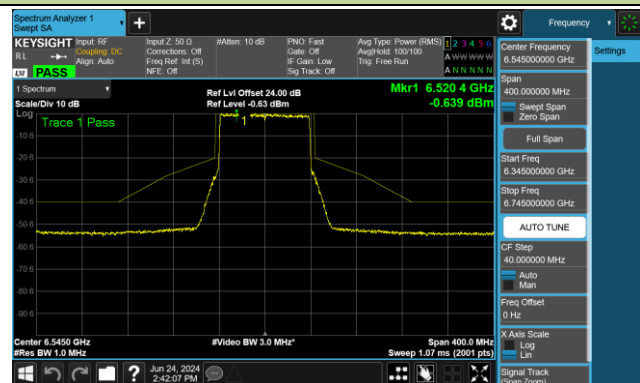

802.11be-EHT80 - Ant 0 (Nss = 2)

Channel 39 (6145MHz)

Channel 55 (6225MHz)

Channel 87 (6385MHz)

Channel 103 (6465MHz)

Channel 119 (6545MHz)

Channel 135 (6625MHz)

Channel 151 (6705MHz)

Channel 167 (6785MHz)

802.11be-EHT80 - Ant 0 (Nss = 2)

Channel 183 (6865MHz)

Channel 199 (6945MHz)

Channel 215 (7025MHz)