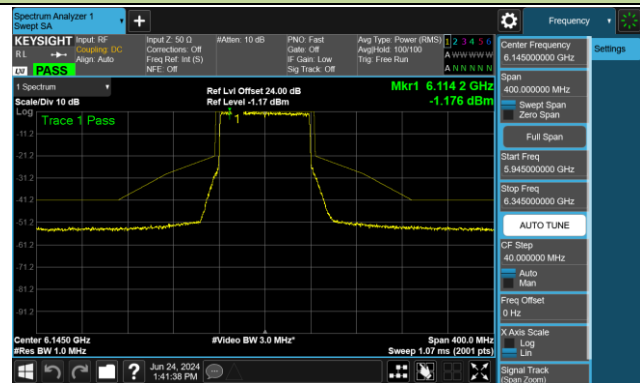

802.11ax-HE40 - Ant 0 (Nss = 2)

Channel 179 (6845MHz)

Channel 187 (6885MHz)

Channel 195 (6925MHz)

Channel 211 (7005MHz)

Channel 227 (7085MHz)

802.11ax-HE80 - Ant 0 (Nss = 2)

Channel 39 (6145MHz)

Channel 55 (6225MHz)

Channel 87 (6385MHz)

Channel 103 (6465MHz)

Channel 119 (6545MHz)

Channel 135 (6625MHz)

Channel 151 (6705MHz)

Channel 167 (6785MHz)

802.11ax-HE80 - Ant 0 (Nss = 2)