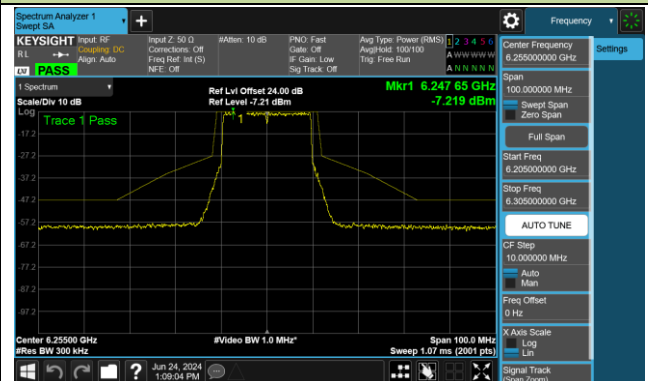

802.11ax-HE20 - Ant 0 (Nss = 2)

Channel 33 (6115MHz)

Channel 61 (6255MHz)

Channel 93 (6415MHz)

Channel 97 (6435MHz)

Channel 105 (6475MHz)

Channel 113 (6515MHz)

Channel 117 (6535MHz)

Channel 149 (6695MHz)

802.11ax-HE20 - Ant 0 (Nss = 2)

Channel 181 (6855MHz)

Channel 185 (6875MHz)

Channel 189 (6895MHz)

Channel 213 (7015MHz)

Channel 229 (7095MHz)

802.11ax-HE40 - Ant 0 (Nss = 2)