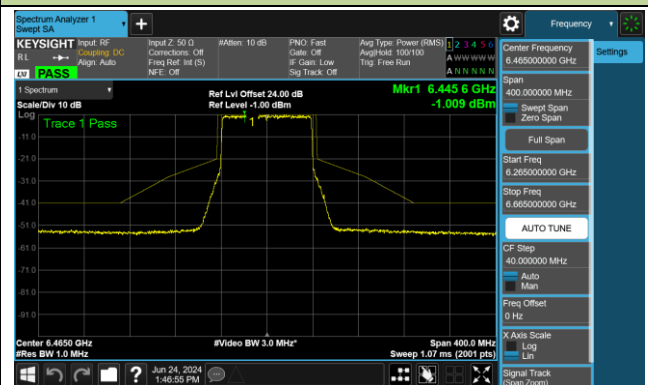

802.11ax-HE40 - Ant 0 (Nss = 2)

Channel 179 (6845MHz)

Channel 187 (6885MHz)

Channel 195 (6925MHz)

Channel 211 (7005MHz)

Channel 227 (7085MHz)

802.11ax-HE80 - Ant 0 (Nss = 2)

Channel 39 (6145MHz)

Channel 55 (6225MHz)

Channel 87 (6385MHz)

Channel 103 (6465MHz)

Channel 119 (6545MHz)

Channel 135 (6625MHz)

Channel 151 (6705MHz)

Channel 167 (6785MHz)

802.11ax-HE80 - Ant 0 (Nss = 2)