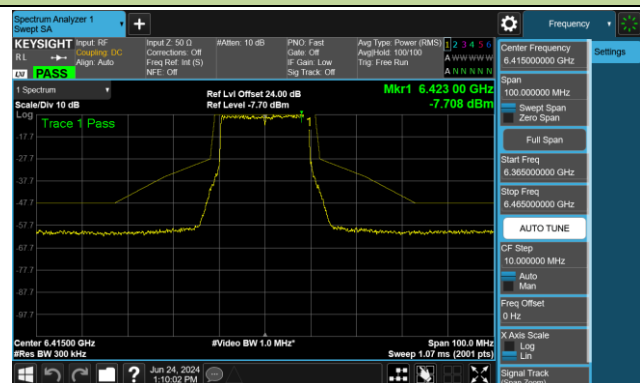

802.11ax-HE20 - Ant 0 (Nss = 2)

Channel 33 (6115MHz)

Channel 61 (6255MHz)

Channel 93 (6415MHz)

Channel 97 (6435MHz)

Channel 105 (6475MHz)

Channel 113 (6515MHz)

Channel 117 (6535MHz)

Channel 149 (6695MHz)

802.11ax-HE20 - Ant 0 (Nss = 2)

Channel 181 (6855MHz)

Channel 185 (6875MHz)

Channel 189 (6895MHz)

Channel 213 (7015MHz)

Channel 229 (7095MHz)

802.11ax-HE40 - Ant 0 (Nss = 2)