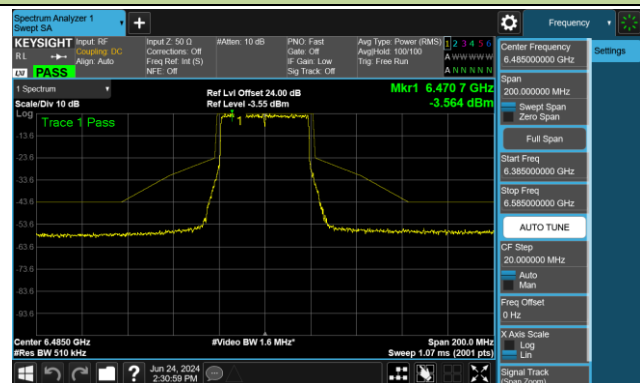

Channel 229 (7095MHz)

802.11be-EHT40 - Ant 0 (Nss = 2)

Channel 35 (6125MHz)

Channel 59 (6245MHz)

Channel 91 (6405MHz)

Channel 99 (6445MHz)

Channel 107 (6485MHz)

Channel 115 (6525MHz)