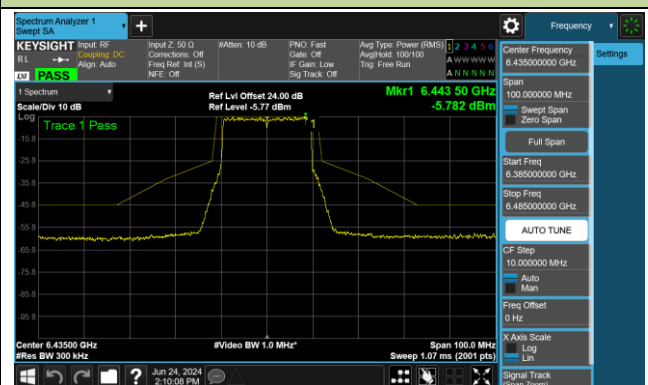

Channel 175 (6825MHz)

Channel 207 (6985MHz)

802.11be-EHT20 - Ant 0 (Nss = 2)

Channel 33 (6115MHz)

Channel 61 (6255MHz)

Channel 93 (6415MHz)

Channel 97 (6435MHz)

Channel 105 (6475MHz)

Channel 113 (6515MHz)

Channel 117 (6535MHz)

Channel 149 (6695MHz)

802.11be-EHT20 - Ant 0 (Nss = 2)

Channel 181 (6855MHz)

Channel 185 (6875MHz)

Channel 189 (6895MHz)

Channel 213 (7015MHz)