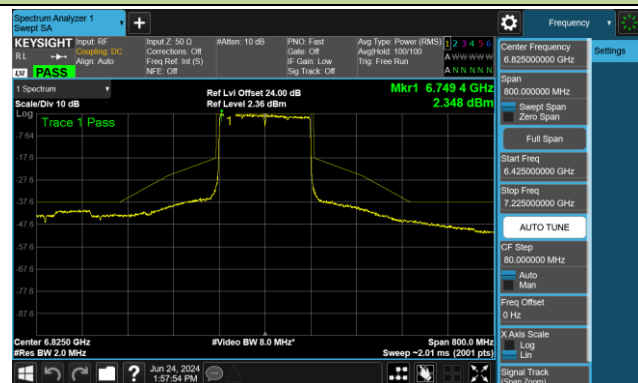

Channel 183 (6865MHz)

Channel 199 (6945MHz)

Channel 215 (7025MHz)

802.11ax-HE160 - Ant 0 (Nss = 2)

Channel 47 (6185MHz)

Channel 79 (6345MHz)

Channel 111 (6505MHz)

Channel 143 (6665MHz)

Channel 175 (6825MHz)

Channel 207 (6985MHz)

802.11be-EHT20 - Ant 0 (Nss = 2)

Channel 33 (6115MHz)

Channel 61 (6255MHz)

Channel 93 (6415MHz)

Channel 97 (6435MHz)

Channel 105 (6475MHz)