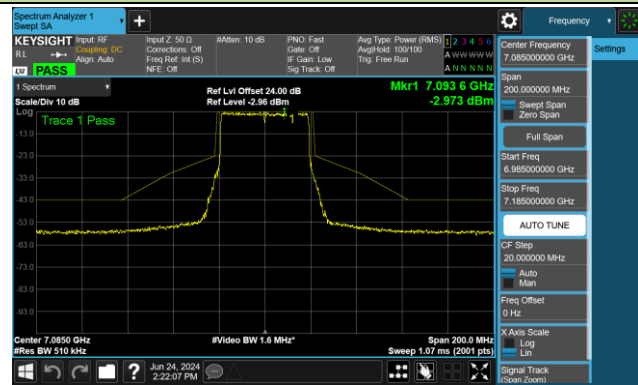

Channel 123 (6565MHz)

Channel 147 (6685MHz)

802.11be-EHT40 - Ant 0 (Nss = 2)

Channel 179 (6845MHz)

Channel 187 (6885MHz)

Channel 195 (6925MHz)

Channel 211 (7005MHz)

Channel 227 (7085MHz)