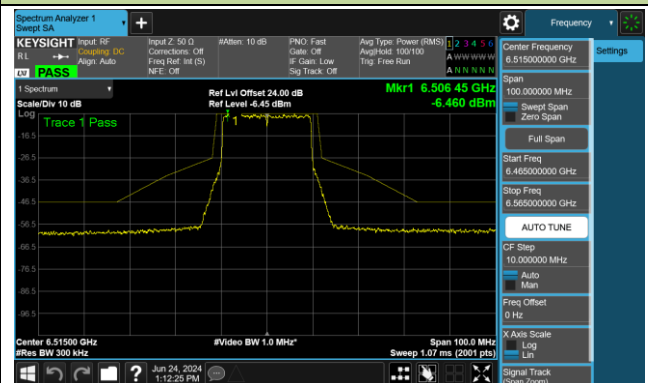

802.11ax-HE20 - Ant 0 (Nss = 2)

Channel 33 (6115MHz)

Channel 61 (6255MHz)

Channel 93 (6415MHz)

Channel 97 (6435MHz)

Channel 105 (6475MHz)

Channel 113 (6515MHz)

Channel 117 (6535MHz)

Channel 149 (6695MHz)

802.11ax-HE20 - Ant 0 (Nss = 2)

Channel 181 (6855MHz)

Channel 185 (6875MHz)

Channel 189 (6895MHz)

Channel 213 (7015MHz)

Channel 229 (7095MHz)

802.11ax-HE40 - Ant 0 (Nss = 2)