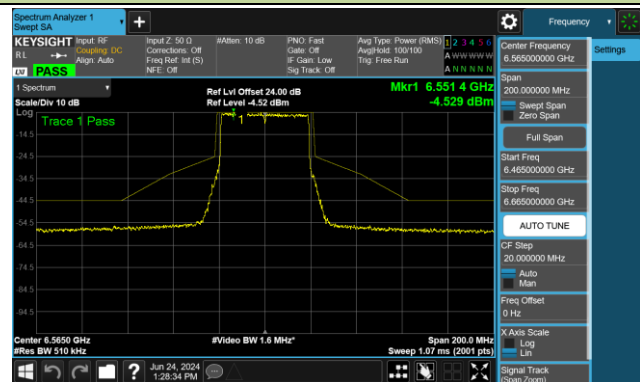

Channel 35 (6125MHz)

Channel 59 (6245MHz)

Channel 91 (6405MHz)

Channel 99 (6445MHz)

Channel 107 (6485MHz)

Channel 115 (6525MHz)

Channel 123 (6565MHz)

Channel 147 (6685MHz)

802.11ax-HE40 - Ant 0 (Nss = 2)

Channel 179 (6845MHz)

Channel 187 (6885MHz)

Channel 195 (6925MHz)

Channel 211 (7005MHz)

Channel 227 (7085MHz)

802.11ax-HE80 - Ant 0 (Nss = 2)

Channel 39 (6145MHz)