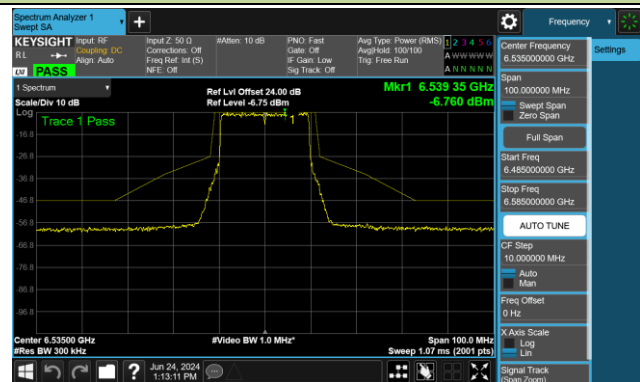

802.11ax-HE20 - Ant 0 (Nss = 2)

Channel 33 (6115MHz)

Channel 61 (6255MHz)

Channel 93 (6415MHz)

Channel 97 (6435MHz)

Channel 105 (6475MHz)

Channel 113 (6515MHz)

Channel 117 (6535MHz)

Channel 149 (6695MHz)

802.11ax-HE20 - Ant 0 (Nss = 2)

Channel 181 (6855MHz)

Channel 185 (6875MHz)

Channel 189 (6895MHz)

Channel 213 (7015MHz)

Channel 229 (7095MHz)

802.11ax-HE40 - Ant 0 (Nss = 2)