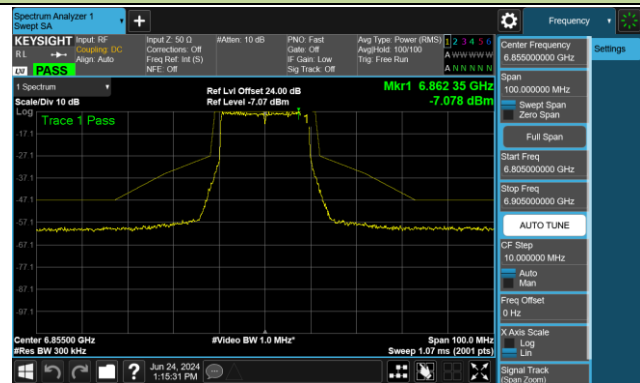

802.11ax-HE20 - Ant 0 (Nss = 2)

Channel 33 (6115MHz)

Channel 61 (6255MHz)

Channel 93 (6415MHz)

Channel 97 (6435MHz)

Channel 105 (6475MHz)

Channel 113 (6515MHz)

Channel 117 (6535MHz)

Channel 149 (6695MHz)

802.11ax-HE20 - Ant 0 (Nss = 2)

Channel 181 (6855MHz)

Channel 185 (6875MHz)

Channel 189 (6895MHz)

Channel 213 (7015MHz)

Channel 229 (7095MHz)

802.11ax-HE40 - Ant 0 (Nss = 2)