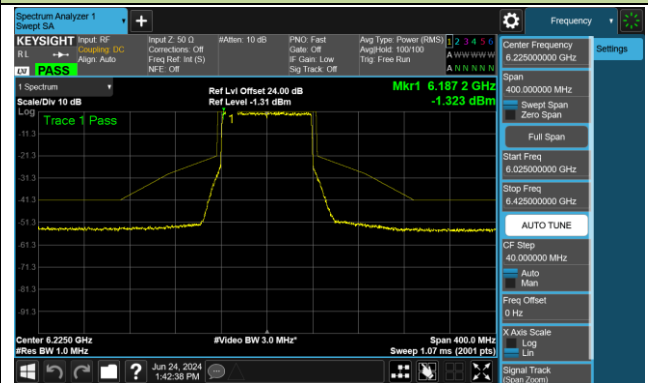

802.11ax-HE40 - Ant 0 (Nss = 2)

Channel 179 (6845MHz)

Channel 187 (6885MHz)

Channel 195 (6925MHz)

Channel 211 (7005MHz)

Channel 227 (7085MHz)

802.11ax-HE80 - Ant 0 (Nss = 2)

Channel 39 (6145MHz)

Channel 55 (6225MHz)

Channel 87 (6385MHz)

Channel 103 (6465MHz)

Channel 119 (6545MHz)

Channel 135 (6625MHz)

Channel 151 (6705MHz)

Channel 167 (6785MHz)

802.11ax-HE80 - Ant 0 (Nss = 2)