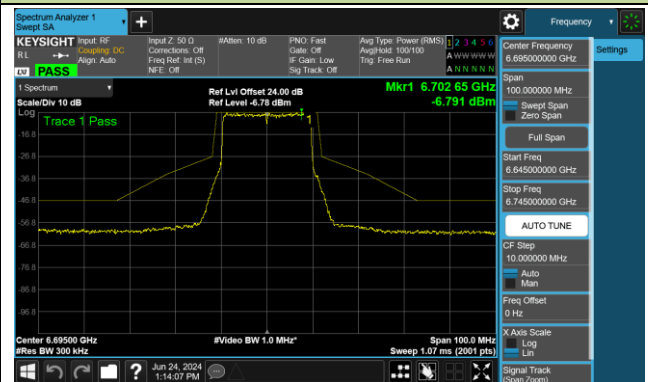

802.11ax-HE20 - Ant 0 (Nss = 2)

Channel 33 (6115MHz)

Channel 61 (6255MHz)

Channel 93 (6415MHz)

Channel 97 (6435MHz)

Channel 105 (6475MHz)

Channel 113 (6515MHz)

Channel 117 (6535MHz)

Channel 149 (6695MHz)

802.11ax-HE20 - Ant 0 (Nss = 2)

Channel 181 (6855MHz)

Channel 185 (6875MHz)

Channel 189 (6895MHz)

Channel 213 (7015MHz)

Channel 229 (7095MHz)

802.11ax-HE40 - Ant 0 (Nss = 2)