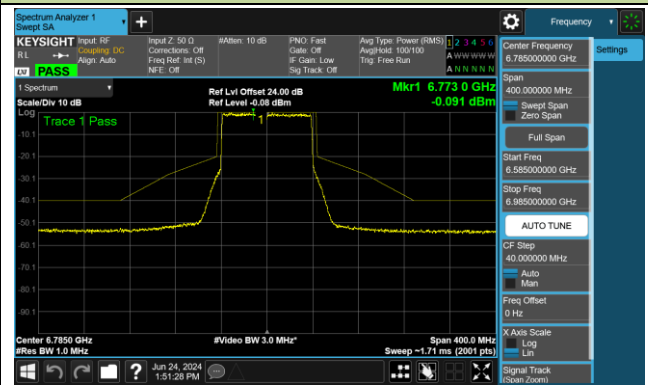

Channel 55 (6225MHz)

Channel 87 (6385MHz)

Channel 103 (6465MHz)

Channel 119 (6545MHz)

Channel 135 (6625MHz)

Channel 151 (6705MHz)

Channel 167 (6785MHz)

802.11ax-HE80 - Ant 0 (Nss = 2)

Channel 183 (6865MHz)

Channel 199 (6945MHz)

Channel 215 (7025MHz)

802.11ax-HE160 - Ant 0 (Nss = 2)

Channel 47 (6185MHz)

Channel 79 (6345MHz)

Channel 111 (6505MHz)

Channel 143 (6665MHz)