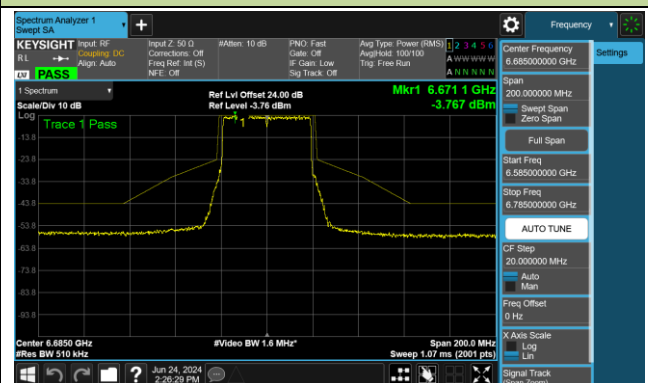

Channel 147 (6685MHz)