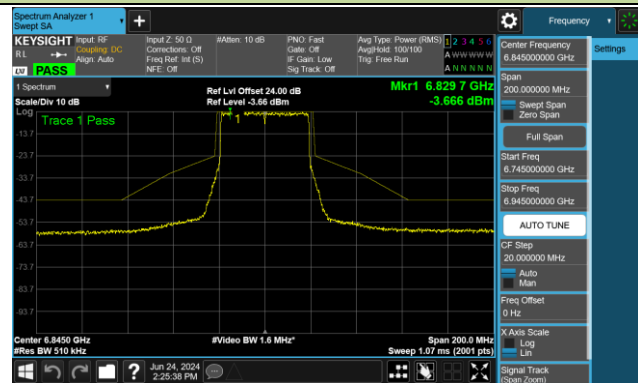

Channel 123 (6565MHz)

Channel 147 (6685MHz)

802.11be-EHT40 - Ant 0 (Nss = 2)

Channel 179 (6845MHz)

Channel 187 (6885MHz)

Channel 195 (6925MHz)

Channel 211 (7005MHz)

Channel 227 (7085MHz)