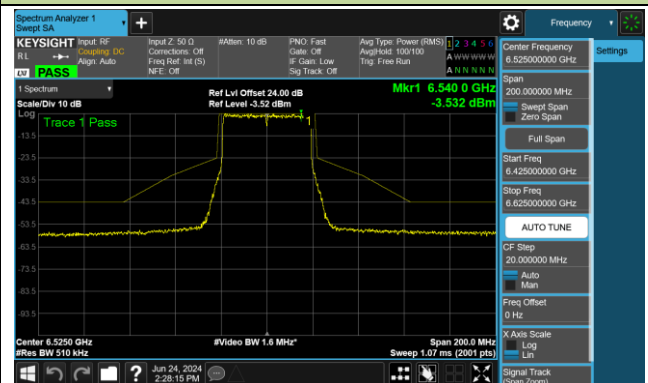

Channel 229 (7095MHz)

802.11be-EHT40 - Ant 0 (Nss = 2)

Channel 35 (6125MHz)

Channel 59 (6245MHz)

Channel 91 (6405MHz)

Channel 99 (6445MHz)

Channel 107 (6485MHz)

Channel 115 (6525MHz)