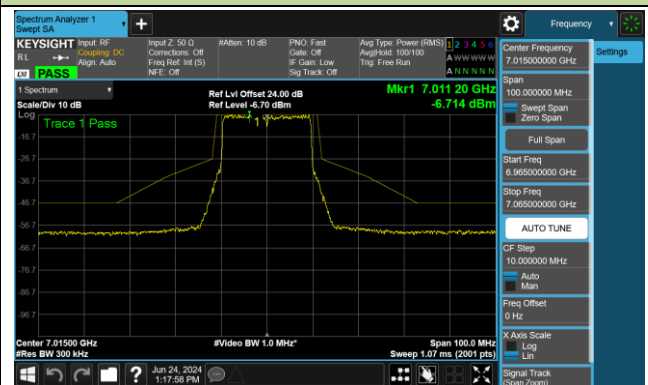

Channel 149 (6695MHz)

802.11ax-HE20 - Ant 0 (Nss = 2)

Channel 181 (6855MHz)

Channel 185 (6875MHz)

Channel 189 (6895MHz)

Channel 213 (7015MHz)

Channel 229 (7095MHz)

802.11ax-HE40 - Ant 0 (Nss = 2)