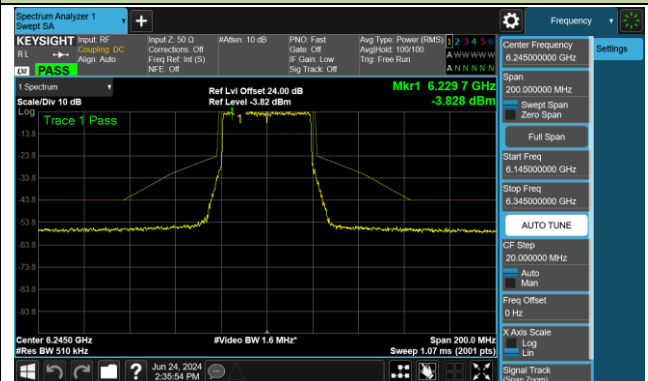

Channel 229 (7095MHz)

802.11be-EHT40 - Ant 0 (Nss = 2)

Channel 35 (6125MHz)

Channel 59 (6245MHz)

Channel 91 (6405MHz)

Channel 99 (6445MHz)

Channel 107 (6485MHz)

Channel 115 (6525MHz)