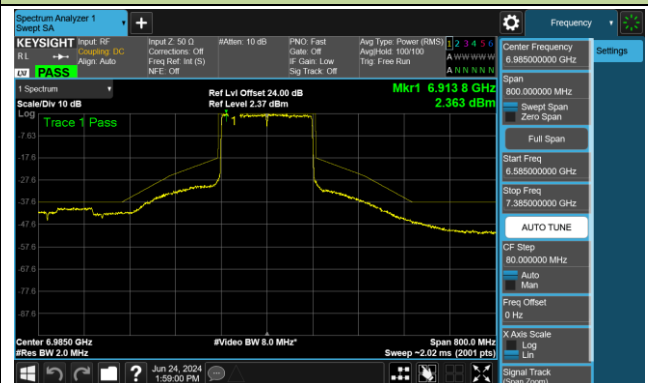

Channel 183 (6865MHz)

Channel 199 (6945MHz)

Channel 215 (7025MHz)

802.11ax-HE160 - Ant 0 (Nss = 2)

Channel 47 (6185MHz)

Channel 79 (6345MHz)

Channel 111 (6505MHz)

Channel 143 (6665MHz)

Channel 175 (6825MHz)

Channel 207 (6985MHz)

802.11be-EHT20 - Ant 0 (Nss = 2)

Channel 33 (6115MHz)

Channel 61 (6255MHz)

Channel 93 (6415MHz)

Channel 97 (6435MHz)

Channel 105 (6475MHz)