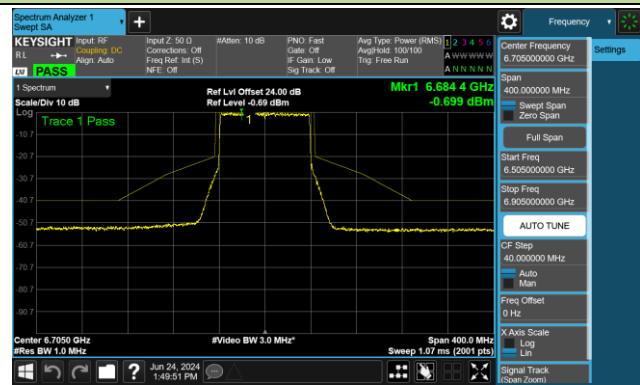

Channel 55 (6225MHz)

Channel 87 (6385MHz)

Channel 103 (6465MHz)

Channel 119 (6545MHz)

Channel 135 (6625MHz)

Channel 151 (6705MHz)

Channel 167 (6785MHz)

802.11ax-HE80 - Ant 0 (Nss = 2)

Channel 183 (6865MHz)

Channel 199 (6945MHz)

Channel 215 (7025MHz)

802.11ax-HE160 - Ant 0 (Nss = 2)

Channel 47 (6185MHz)

Channel 79 (6345MHz)

Channel 111 (6505MHz)

Channel 143 (6665MHz)