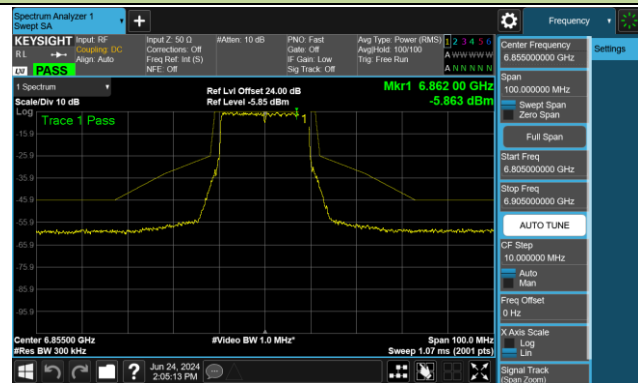

Channel 113 (6515MHz)

Channel 117 (6535MHz)

Channel 149 (6695MHz)

802.11be-EHT20 - Ant 0 (Nss = 2)

Channel 181 (6855MHz)

Channel 185 (6875MHz)

Channel 189 (6895MHz)

Channel 213 (7015MHz)