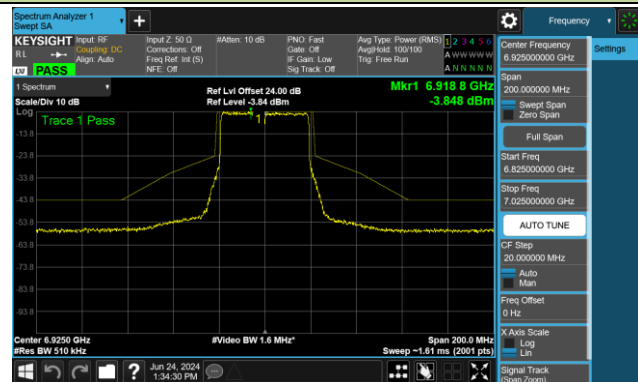

802.11ax-HE40 - Ant 0 (Nss = 2)

Channel 179 (6845MHz)

Channel 187 (6885MHz)

Channel 195 (6925MHz)

Channel 211 (7005MHz)

Channel 227 (7085MHz)

802.11ax-HE80 - Ant 0 (Nss = 2)

Channel 39 (6145MHz)

Channel 55 (6225MHz)

Channel 87 (6385MHz)

Channel 103 (6465MHz)

Channel 119 (6545MHz)

Channel 135 (6625MHz)

Channel 151 (6705MHz)

Channel 167 (6785MHz)

802.11ax-HE80 - Ant 0 (Nss = 2)