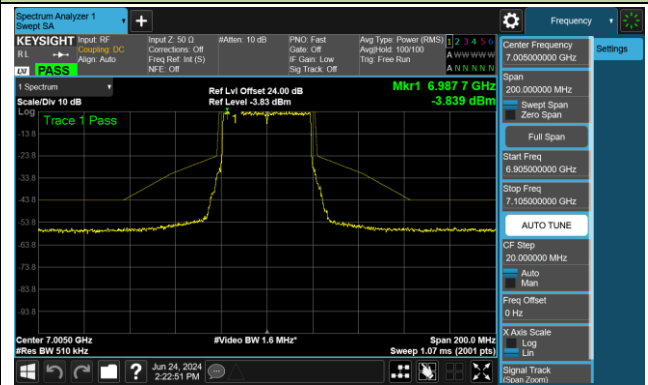

Channel 123 (6565MHz)

Channel 147 (6685MHz)

802.11be-EHT40 - Ant 0 (Nss = 2)

Channel 179 (6845MHz)

Channel 187 (6885MHz)

Channel 195 (6925MHz)

Channel 211 (7005MHz)

Channel 227 (7085MHz)