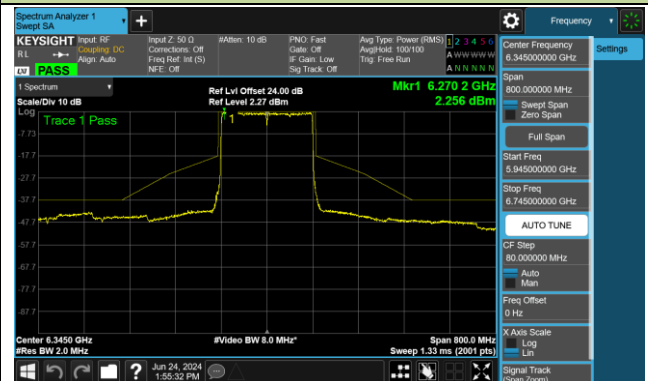

Channel 183 (6865MHz)

Channel 199 (6945MHz)

Channel 215 (7025MHz)

802.11ax-HE160 - Ant 0 (Nss = 2)

Channel 47 (6185MHz)

Channel 79 (6345MHz)

Channel 111 (6505MHz)

Channel 143 (6665MHz)

Channel 175 (6825MHz)

Channel 207 (6985MHz)

802.11be-EHT20 - Ant 0 (Nss = 2)

Channel 33 (6115MHz)

Channel 61 (6255MHz)

Channel 93 (6415MHz)

Channel 97 (6435MHz)

Channel 105 (6475MHz)