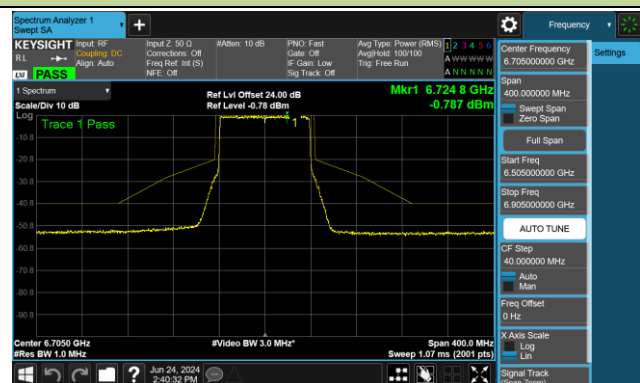

802.11be-EHT80 - Ant 0 (Nss = 2)

Channel 39 (6145MHz)

Channel 55 (6225MHz)

Channel 87 (6385MHz)

Channel 103 (6465MHz)

Channel 119 (6545MHz)

Channel 135 (6625MHz)

Channel 151 (6705MHz)

Channel 167 (6785MHz)

802.11be-EHT80 - Ant 0 (Nss = 2)

Channel 183 (6865MHz)

Channel 199 (6945MHz)

Channel 215 (7025MHz)