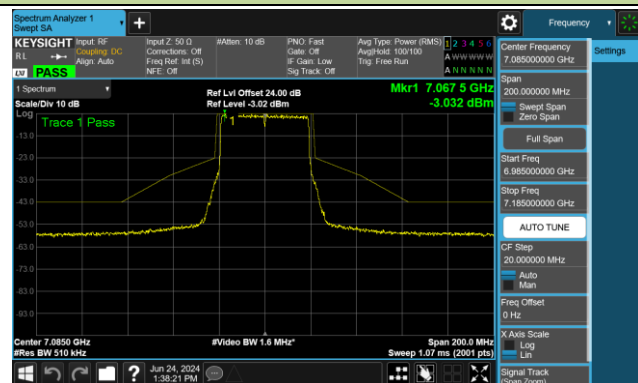

802.11ax-HE40 - Ant 0 (Nss = 2)

Channel 179 (6845MHz)

Channel 187 (6885MHz)

Channel 195 (6925MHz)

Channel 211 (7005MHz)

Channel 227 (7085MHz)

802.11ax-HE80 - Ant 0 (Nss = 2)

Channel 39 (6145MHz)

Channel 55 (6225MHz)

Channel 87 (6385MHz)

Channel 103 (6465MHz)

Channel 119 (6545MHz)

Channel 135 (6625MHz)

Channel 151 (6705MHz)

Channel 167 (6785MHz)

802.11ax-HE80 - Ant 0 (Nss = 2)