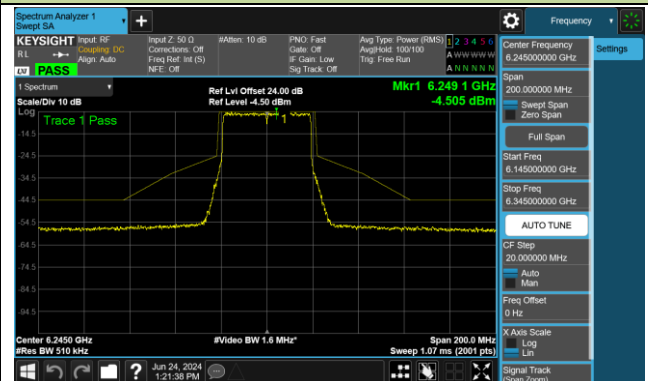

Channel 59 (6245MHz)