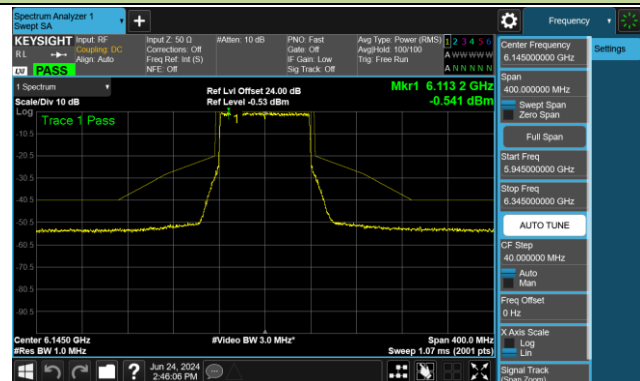

802.11be-EHT80 - Ant 0 (Nss = 2)

Channel 39 (6145MHz)