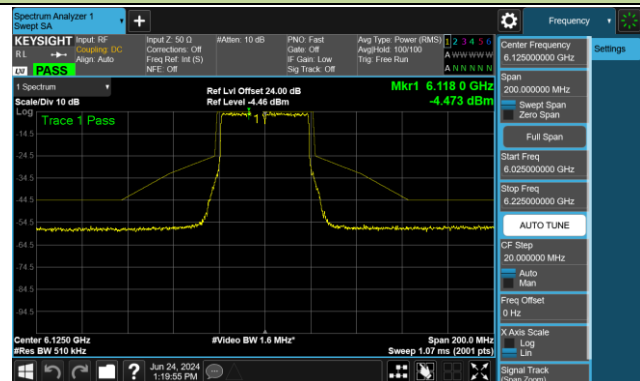

802.11ax-HE40 - Ant 0 (Nss = 2)

Channel 35 (6125MHz)