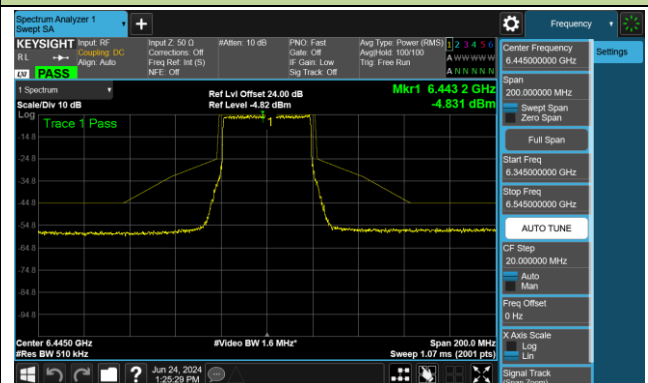

Channel 35 (6125MHz)

Channel 59 (6245MHz)

Channel 91 (6405MHz)

Channel 99 (6445MHz)

Channel 107 (6485MHz)

Channel 115 (6525MHz)

Channel 123 (6565MHz)

Channel 147 (6685MHz)

802.11ax-HE40 - Ant 0 (Nss = 2)

Channel 179 (6845MHz)

Channel 187 (6885MHz)

Channel 195 (6925MHz)

Channel 211 (7005MHz)

Channel 227 (7085MHz)

802.11ax-HE80 - Ant 0 (Nss = 2)

Channel 39 (6145MHz)