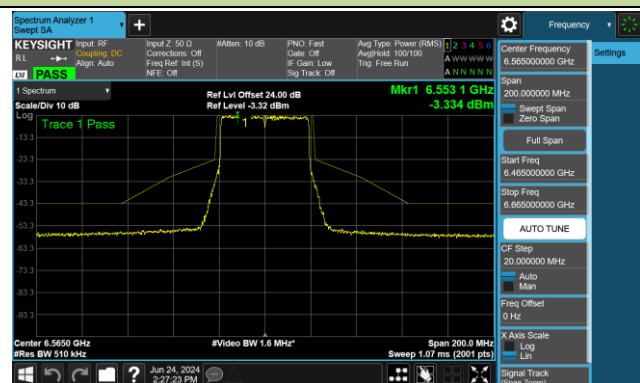

Channel 123 (6565MHz)