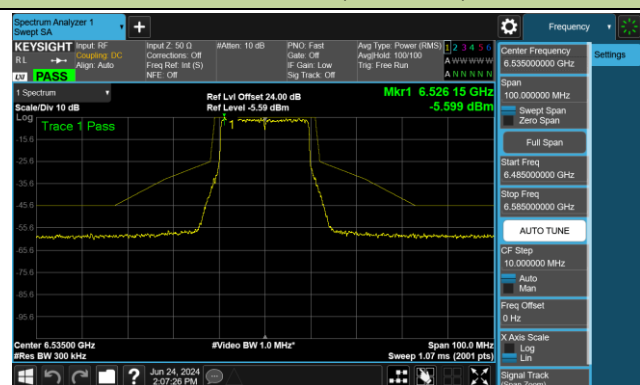

Channel 175 (6825MHz)

Channel 207 (6985MHz)

802.11be-EHT20 - Ant 0 (Nss = 2)

Channel 33 (6115MHz)

Channel 61 (6255MHz)

Channel 93 (6415MHz)

Channel 97 (6435MHz)

Channel 105 (6475MHz)

Channel 113 (6515MHz)

Channel 117 (6535MHz)

Channel 149 (6695MHz)

802.11be-EHT20 - Ant 0 (Nss = 2)

Channel 181 (6855MHz)

Channel 185 (6875MHz)

Channel 189 (6895MHz)

Channel 213 (7015MHz)