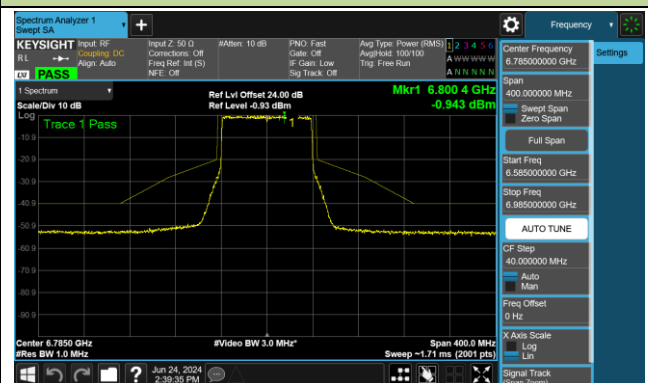

802.11be-EHT80 - Ant 0 (Nss = 2)

Channel 39 (6145MHz)

Channel 55 (6225MHz)

Channel 87 (6385MHz)

Channel 103 (6465MHz)

Channel 119 (6545MHz)

Channel 135 (6625MHz)

Channel 151 (6705MHz)

Channel 167 (6785MHz)

802.11be-EHT80 - Ant 0 (Nss = 2)

Channel 183 (6865MHz)

Channel 199 (6945MHz)

Channel 215 (7025MHz)