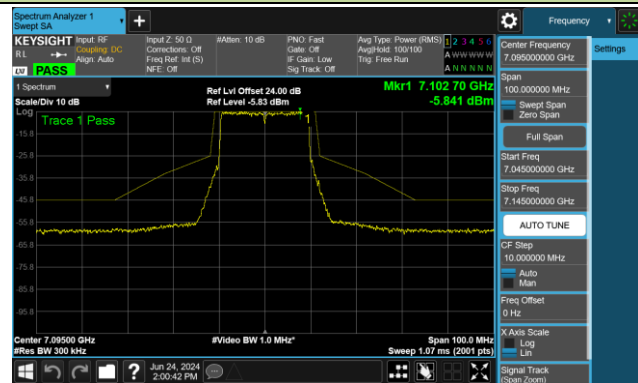

Channel 229 (7095MHz)