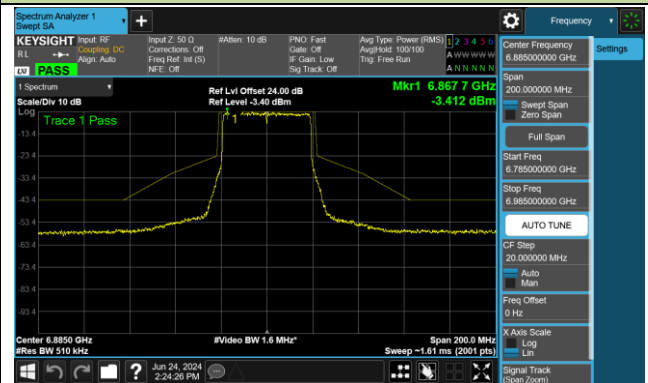

Channel 123 (6565MHz)

Channel 147 (6685MHz)

802.11be-EHT40 - Ant 0 (Nss = 2)

Channel 179 (6845MHz)

Channel 187 (6885MHz)

Channel 195 (6925MHz)

Channel 211 (7005MHz)

Channel 227 (7085MHz)