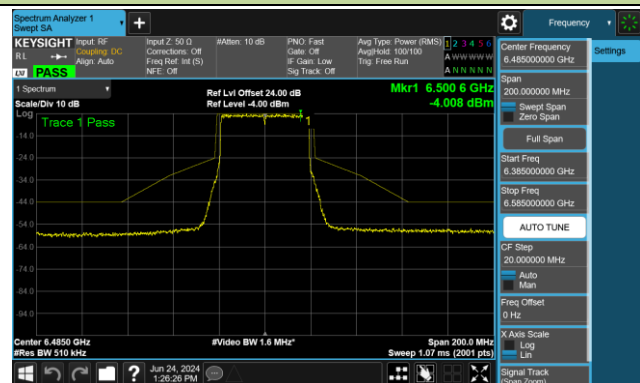

Channel 35 (6125MHz)

Channel 59 (6245MHz)

Channel 91 (6405MHz)

Channel 99 (6445MHz)

Channel 107 (6485MHz)

Channel 115 (6525MHz)

Channel 123 (6565MHz)

Channel 147 (6685MHz)

802.11ax-HE40 - Ant 0 (Nss = 2)

Channel 179 (6845MHz)

Channel 187 (6885MHz)

Channel 195 (6925MHz)

Channel 211 (7005MHz)

Channel 227 (7085MHz)

802.11ax-HE80 - Ant 0 (Nss = 2)

Channel 39 (6145MHz)