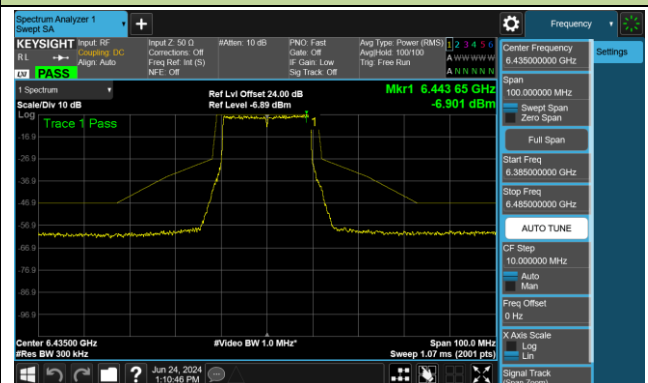

802.11ax-HE20 - Ant 0 (Nss = 2)

Channel 33 (6115MHz)

Channel 61 (6255MHz)

Channel 93 (6415MHz)

Channel 97 (6435MHz)

Channel 105 (6475MHz)

Channel 113 (6515MHz)

Channel 117 (6535MHz)

Channel 149 (6695MHz)

802.11ax-HE20 - Ant 0 (Nss = 2)

Channel 181 (6855MHz)

Channel 185 (6875MHz)

Channel 189 (6895MHz)

Channel 213 (7015MHz)

Channel 229 (7095MHz)

802.11ax-HE40 - Ant 0 (Nss = 2)