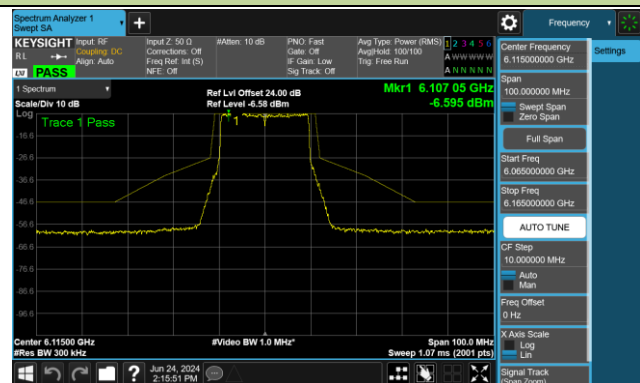

Channel 175 (6825MHz)

Channel 207 (6985MHz)

802.11be-EHT20 - Ant 0 (Nss = 2)

Channel 33 (6115MHz)

Channel 61 (6255MHz)

Channel 93 (6415MHz)

Channel 97 (6435MHz)

Channel 105 (6475MHz)

Channel 113 (6515MHz)

Channel 117 (6535MHz)

Channel 149 (6695MHz)

802.11be-EHT20 - Ant 0 (Nss = 2)

Channel 181 (6855MHz)

Channel 185 (6875MHz)

Channel 189 (6895MHz)

Channel 213 (7015MHz)