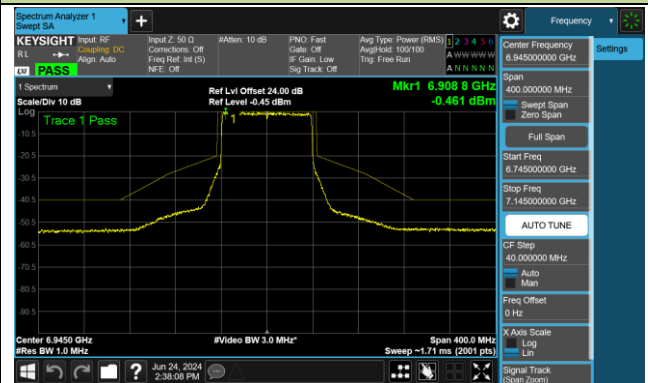

Channel 167 (6785MHz)

802.11be-EHT80 - Ant 0 (Nss = 2)

Channel 183 (6865MHz)

Channel 199 (6945MHz)

Channel 215 (7025MHz)