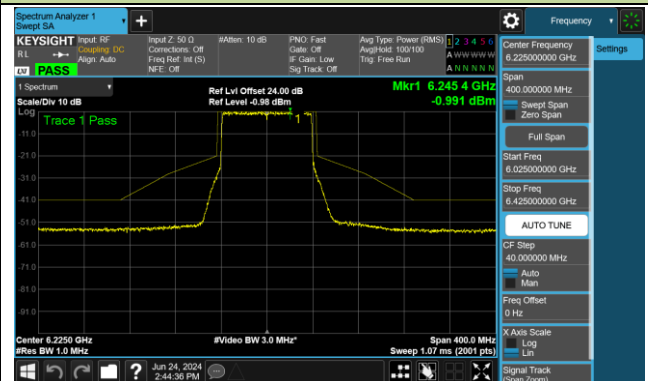

Channel 55 (6225MHz)