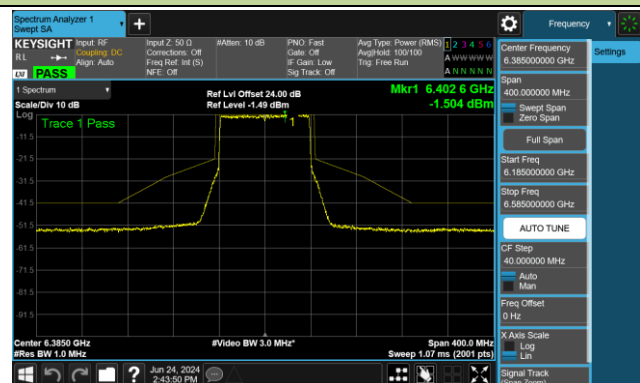

802.11be-EHT80 - Ant 0 (Nss = 2)

Channel 39 (6145MHz)

Channel 55 (6225MHz)

Channel 87 (6385MHz)

Channel 103 (6465MHz)

Channel 119 (6545MHz)

Channel 135 (6625MHz)

Channel 151 (6705MHz)

Channel 167 (6785MHz)

802.11be-EHT80 - Ant 0 (Nss = 2)

Channel 183 (6865MHz)

Channel 199 (6945MHz)

Channel 215 (7025MHz)