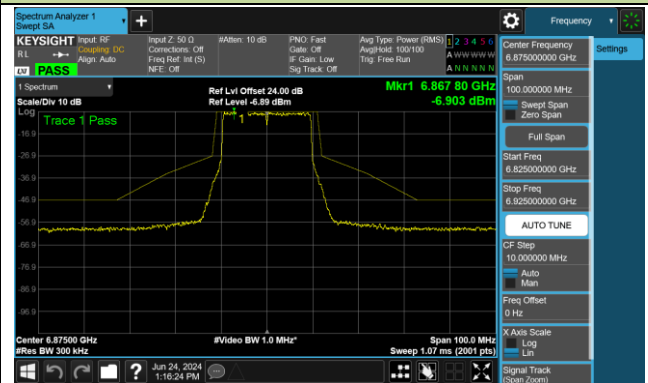

Channel 149 (6695MHz)

802.11ax-HE20 - Ant 0 (Nss = 2)

Channel 181 (6855MHz)

Channel 185 (6875MHz)

Channel 189 (6895MHz)

Channel 213 (7015MHz)

Channel 229 (7095MHz)

802.11ax-HE40 - Ant 0 (Nss = 2)

Channel 35 (6125MHz)

Channel 59 (6245MHz)

Channel 91 (6405MHz)

Channel 99 (6445MHz)

Channel 107 (6485MHz)

Channel 115 (6525MHz)

Channel 123 (6565MHz)

Channel 147 (6685MHz)