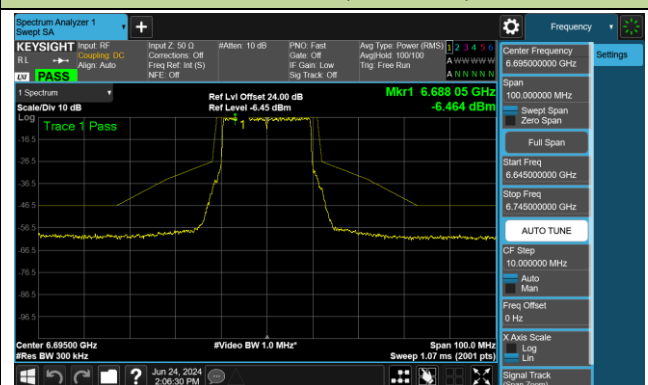

Channel 175 (6825MHz)

Channel 207 (6985MHz)

802.11be-EHT20 - Ant 0 (Nss = 2)

Channel 33 (6115MHz)

Channel 61 (6255MHz)

Channel 93 (6415MHz)

Channel 97 (6435MHz)

Channel 105 (6475MHz)

Channel 113 (6515MHz)

Channel 117 (6535MHz)

Channel 149 (6695MHz)

802.11be-EHT20 - Ant 0 (Nss = 2)

Channel 181 (6855MHz)

Channel 185 (6875MHz)

Channel 189 (6895MHz)

Channel 213 (7015MHz)