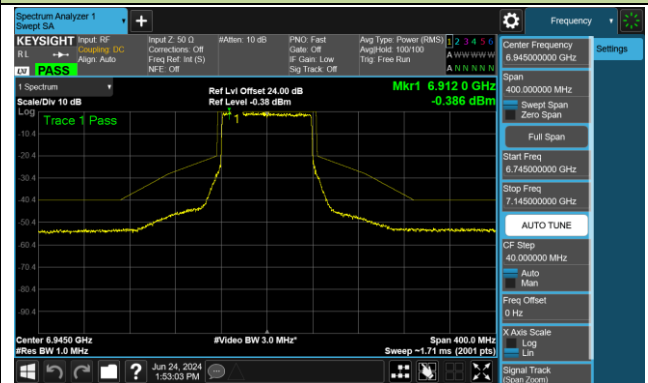

Channel 55 (6225MHz)

Channel 87 (6385MHz)

Channel 103 (6465MHz)

Channel 119 (6545MHz)

Channel 135 (6625MHz)

Channel 151 (6705MHz)

Channel 167 (6785MHz)

802.11ax-HE80 - Ant 0 (Nss = 2)

Channel 183 (6865MHz)

Channel 199 (6945MHz)

Channel 215 (7025MHz)

802.11ax-HE160 - Ant 0 (Nss = 2)

Channel 47 (6185MHz)

Channel 79 (6345MHz)

Channel 111 (6505MHz)

Channel 143 (6665MHz)