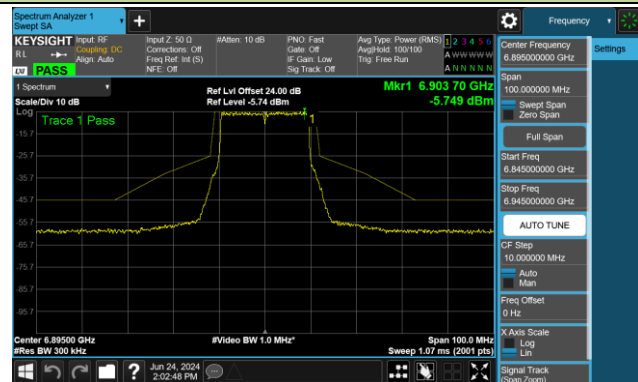

Channel 113 (6515MHz)

Channel 117 (6535MHz)

Channel 149 (6695MHz)

802.11be-EHT20 - Ant 0 (Nss = 2)

Channel 181 (6855MHz)

Channel 185 (6875MHz)

Channel 189 (6895MHz)

Channel 213 (7015MHz)