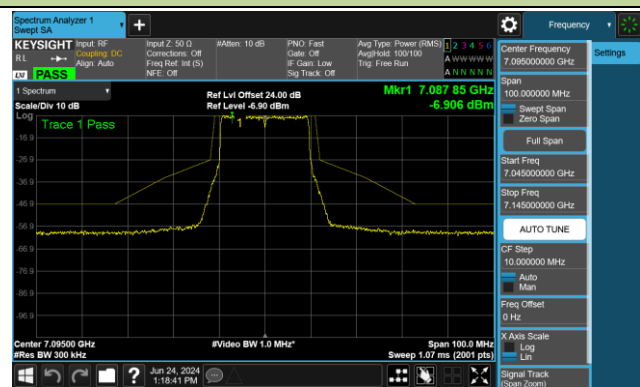

Channel 149 (6695MHz)

802.11ax-HE20 - Ant 0 (Nss = 2)

Channel 181 (6855MHz)

Channel 185 (6875MHz)

Channel 189 (6895MHz)

Channel 213 (7015MHz)

Channel 229 (7095MHz)

802.11ax-HE40 - Ant 0 (Nss = 2)