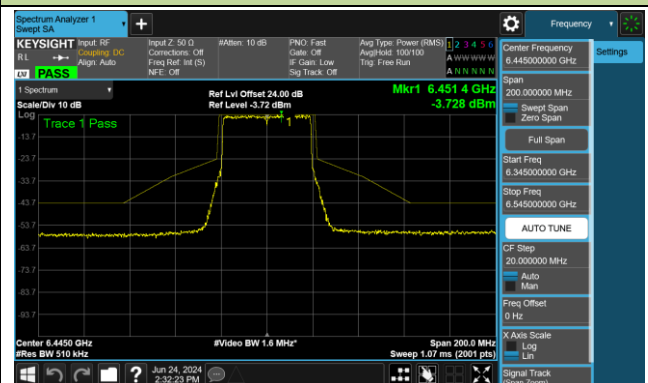

Channel 229 (7095MHz)

802.11be-EHT40 - Ant 0 (Nss = 2)

Channel 35 (6125MHz)

Channel 59 (6245MHz)

Channel 91 (6405MHz)

Channel 99 (6445MHz)

Channel 107 (6485MHz)

Channel 115 (6525MHz)