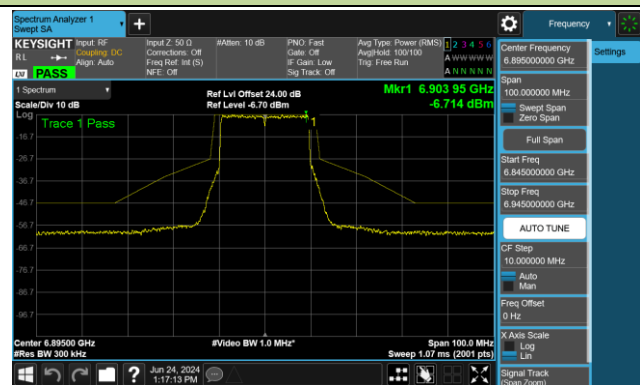

Channel 149 (6695MHz)

802.11ax-HE20 - Ant 0 (Nss = 2)

Channel 181 (6855MHz)

Channel 185 (6875MHz)

Channel 189 (6895MHz)

Channel 213 (7015MHz)

Channel 229 (7095MHz)

802.11ax-HE40 - Ant 0 (Nss = 2)

Channel 35 (6125MHz)

Channel 59 (6245MHz)

Channel 91 (6405MHz)

Channel 99 (6445MHz)

Channel 107 (6485MHz)

Channel 115 (6525MHz)

Channel 123 (6565MHz)

Channel 147 (6685MHz)