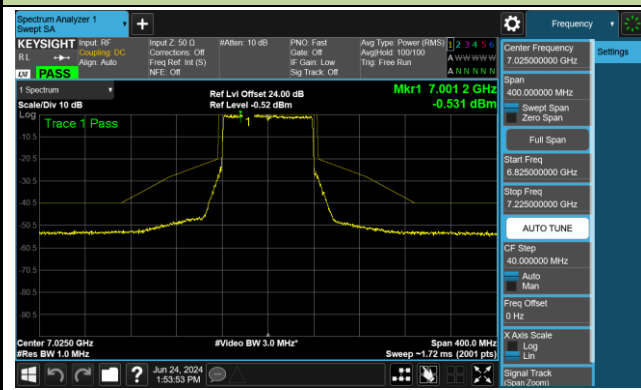

Channel 55 (6225MHz)

Channel 87 (6385MHz)

Channel 103 (6465MHz)

Channel 119 (6545MHz)

Channel 135 (6625MHz)

Channel 151 (6705MHz)

Channel 167 (6785MHz)

802.11ax-HE80 - Ant 0 (Nss = 2)

Channel 183 (6865MHz)

Channel 199 (6945MHz)

Channel 215 (7025MHz)

802.11ax-HE160 - Ant 0 (Nss = 2)

Channel 47 (6185MHz)

Channel 79 (6345MHz)

Channel 111 (6505MHz)

Channel 143 (6665MHz)