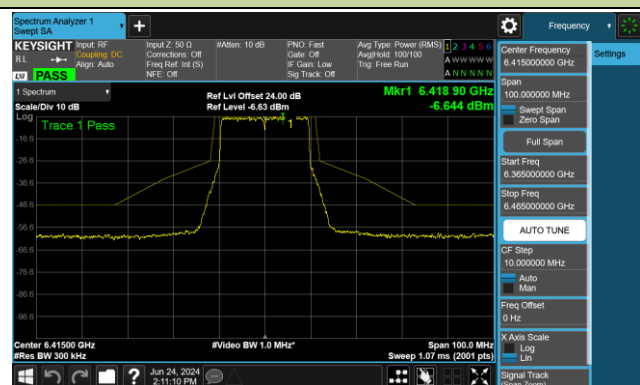

Channel 175 (6825MHz)

Channel 207 (6985MHz)

802.11be-EHT20 - Ant 0 (Nss = 2)

Channel 33 (6115MHz)

Channel 61 (6255MHz)

Channel 93 (6415MHz)

Channel 97 (6435MHz)

Channel 105 (6475MHz)

Channel 113 (6515MHz)

Channel 117 (6535MHz)

Channel 149 (6695MHz)

802.11be-EHT20 - Ant 0 (Nss = 2)

Channel 181 (6855MHz)

Channel 185 (6875MHz)

Channel 189 (6895MHz)

Channel 213 (7015MHz)