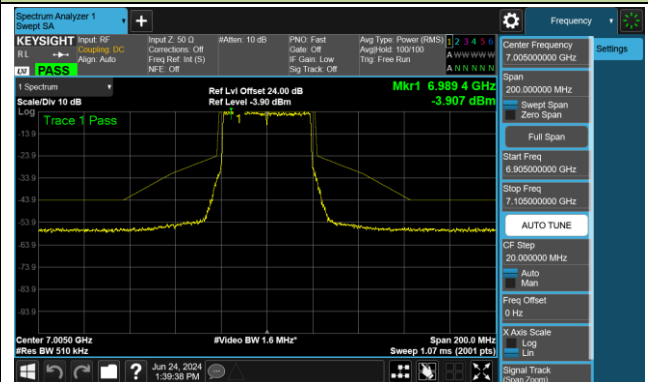

802.11ax-HE40 - Ant 0 (Nss = 2)

Channel 179 (6845MHz)

Channel 187 (6885MHz)

Channel 195 (6925MHz)

Channel 211 (7005MHz)

Channel 227 (7085MHz)

802.11ax-HE80 - Ant 0 (Nss = 2)

Channel 39 (6145MHz)

Channel 55 (6225MHz)

Channel 87 (6385MHz)

Channel 103 (6465MHz)

Channel 119 (6545MHz)

Channel 135 (6625MHz)

Channel 151 (6705MHz)

Channel 167 (6785MHz)

802.11ax-HE80 - Ant 0 (Nss = 2)