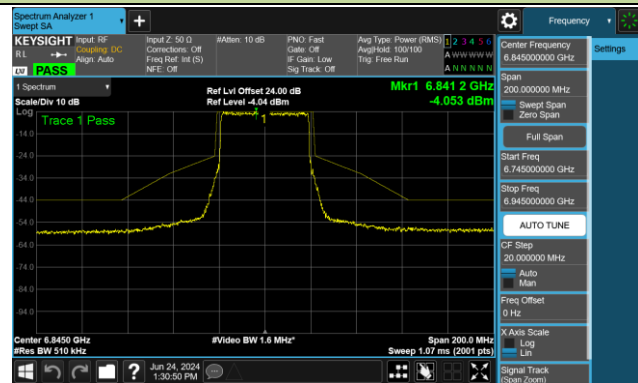

Channel 35 (6125MHz)

Channel 59 (6245MHz)

Channel 91 (6405MHz)

Channel 99 (6445MHz)

Channel 107 (6485MHz)

Channel 115 (6525MHz)

Channel 123 (6565MHz)

Channel 147 (6685MHz)

802.11ax-HE40 - Ant 0 (Nss = 2)

Channel 179 (6845MHz)

Channel 187 (6885MHz)

Channel 195 (6925MHz)

Channel 211 (7005MHz)

Channel 227 (7085MHz)

802.11ax-HE80 - Ant 0 (Nss = 2)

Channel 39 (6145MHz)