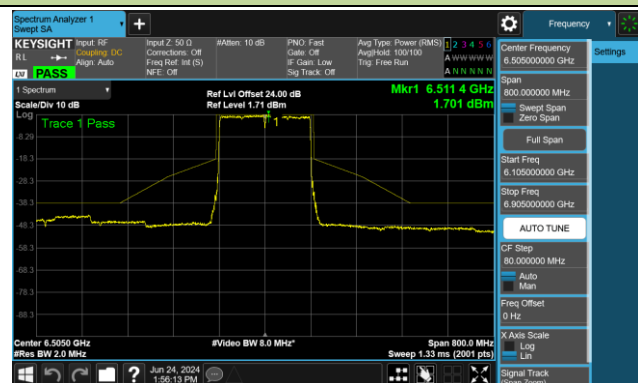

Channel 183 (6865MHz)

Channel 199 (6945MHz)

Channel 215 (7025MHz)

802.11ax-HE160 - Ant 0 (Nss = 2)

Channel 47 (6185MHz)

Channel 79 (6345MHz)

Channel 111 (6505MHz)

Channel 143 (6665MHz)

Channel 175 (6825MHz)

Channel 207 (6985MHz)

802.11be-EHT20 - Ant 0 (Nss = 2)

Channel 33 (6115MHz)

Channel 61 (6255MHz)

Channel 93 (6415MHz)

Channel 97 (6435MHz)

Channel 105 (6475MHz)