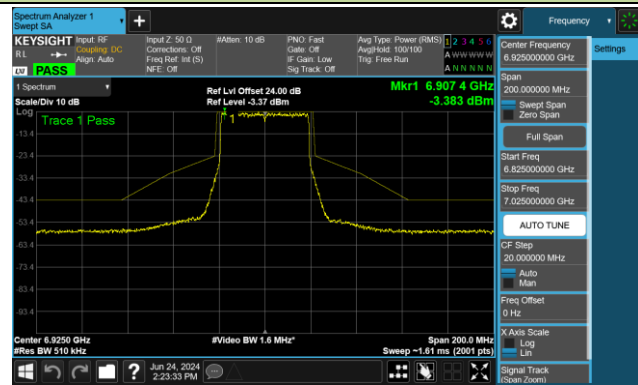

Channel 123 (6565MHz)

Channel 147 (6685MHz)

802.11be-EHT40 - Ant 0 (Nss = 2)

Channel 179 (6845MHz)

Channel 187 (6885MHz)

Channel 195 (6925MHz)

Channel 211 (7005MHz)

Channel 227 (7085MHz)