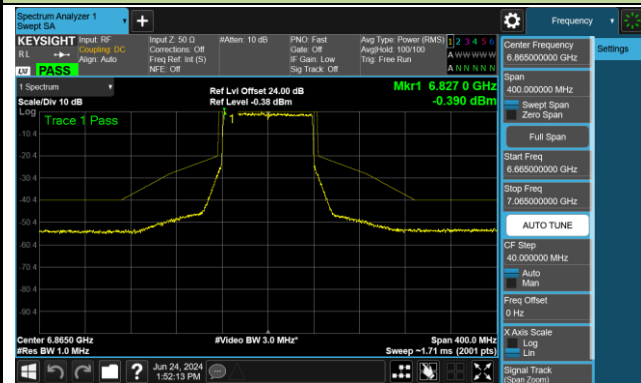

Channel 55 (6225MHz)

Channel 87 (6385MHz)

Channel 103 (6465MHz)

Channel 119 (6545MHz)

Channel 135 (6625MHz)

Channel 151 (6705MHz)

Channel 167 (6785MHz)

802.11ax-HE80 - Ant 0 (Nss = 2)

Channel 183 (6865MHz)

Channel 199 (6945MHz)

Channel 215 (7025MHz)

802.11ax-HE160 - Ant 0 (Nss = 2)

Channel 47 (6185MHz)

Channel 79 (6345MHz)

Channel 111 (6505MHz)

Channel 143 (6665MHz)