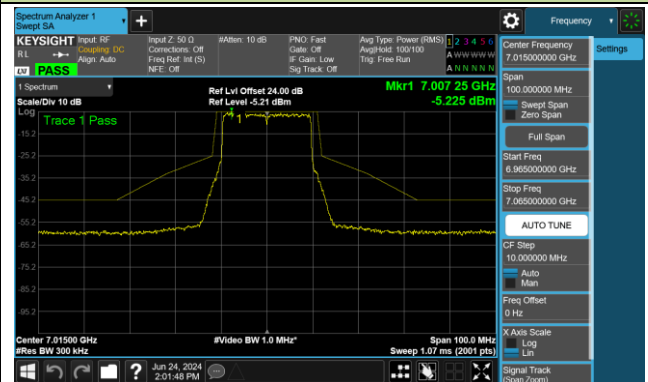

Channel 113 (6515MHz)

Channel 117 (6535MHz)

Channel 149 (6695MHz)

802.11be-EHT20 - Ant 0 (Nss = 2)

Channel 181 (6855MHz)

Channel 185 (6875MHz)

Channel 189 (6895MHz)

Channel 213 (7015MHz)