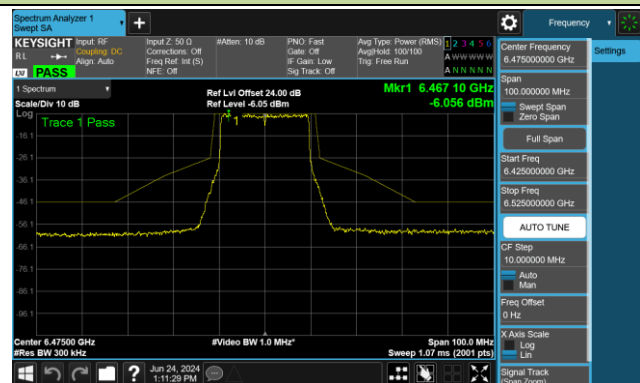

802.11ax-HE20 - Ant 0 (Nss = 2)

Channel 33 (6115MHz)

Channel 61 (6255MHz)

Channel 93 (6415MHz)

Channel 97 (6435MHz)

Channel 105 (6475MHz)

Channel 113 (6515MHz)

Channel 117 (6535MHz)

Channel 149 (6695MHz)

802.11ax-HE20 - Ant 0 (Nss = 2)

Channel 181 (6855MHz)

Channel 185 (6875MHz)

Channel 189 (6895MHz)

Channel 213 (7015MHz)

Channel 229 (7095MHz)

802.11ax-HE40 - Ant 0 (Nss = 2)