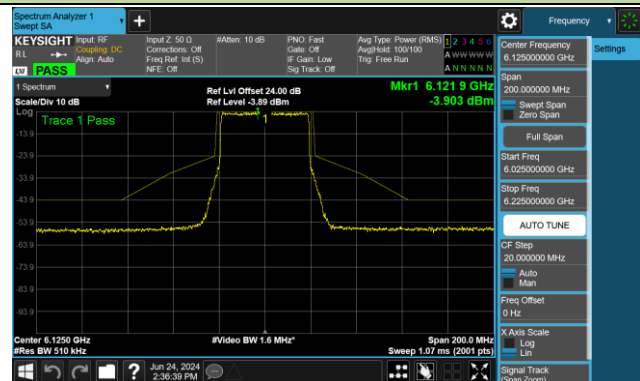

802.11be-EHT40 - Ant 0 (Nss = 2)

Channel 35 (6125MHz)