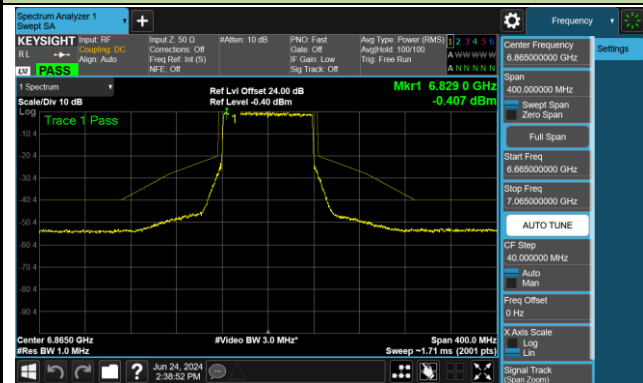

802.11be-EHT80 - Ant 0 (Nss = 2)

Channel 39 (6145MHz)

Channel 55 (6225MHz)

Channel 87 (6385MHz)

Channel 103 (6465MHz)

Channel 119 (6545MHz)

Channel 135 (6625MHz)

Channel 151 (6705MHz)

Channel 167 (6785MHz)

802.11be-EHT80 - Ant 0 (Nss = 2)

Channel 183 (6865MHz)

Channel 199 (6945MHz)

Channel 215 (7025MHz)