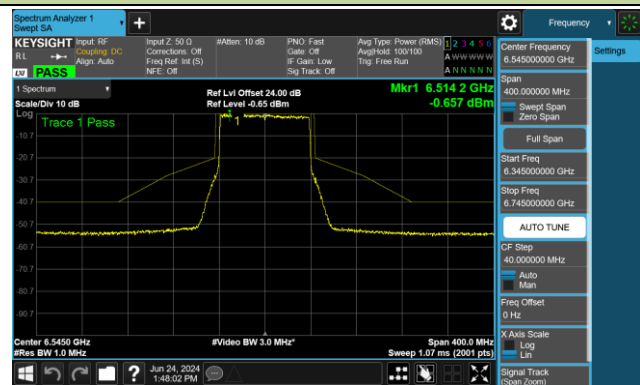

Channel 55 (6225MHz)

Channel 87 (6385MHz)

Channel 103 (6465MHz)

Channel 119 (6545MHz)

Channel 135 (6625MHz)

Channel 151 (6705MHz)

Channel 167 (6785MHz)

802.11ax-HE80 - Ant 0 (Nss = 2)

Channel 183 (6865MHz)

Channel 199 (6945MHz)

Channel 215 (7025MHz)

802.11ax-HE160 - Ant 0 (Nss = 2)

Channel 47 (6185MHz)

Channel 79 (6345MHz)

Channel 111 (6505MHz)

Channel 143 (6665MHz)