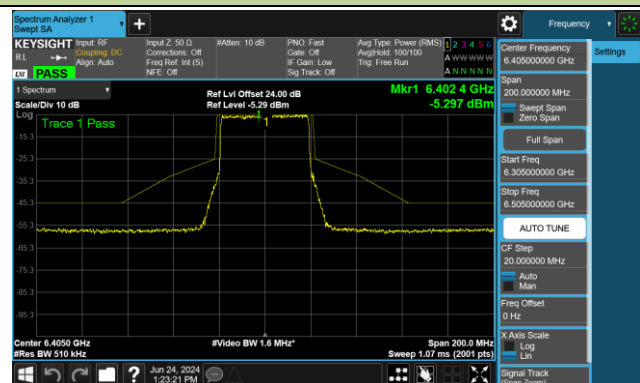

Channel 91 (6405MHz)