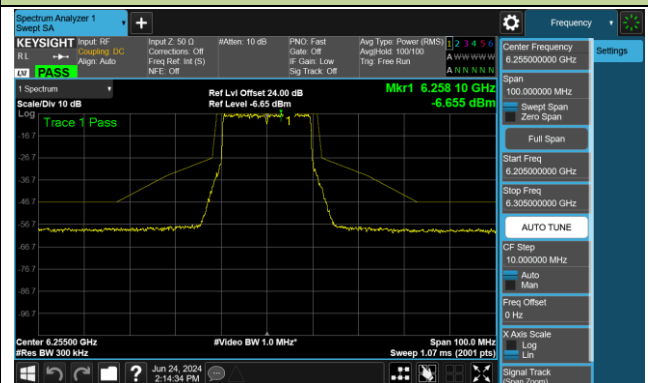

Channel 175 (6825MHz)

Channel 207 (6985MHz)

802.11be-EHT20 - Ant 0 (Nss = 2)

Channel 33 (6115MHz)

Channel 61 (6255MHz)

Channel 93 (6415MHz)

Channel 97 (6435MHz)

Channel 105 (6475MHz)

Channel 113 (6515MHz)

Channel 117 (6535MHz)

Channel 149 (6695MHz)

802.11be-EHT20 - Ant 0 (Nss = 2)

Channel 181 (6855MHz)

Channel 185 (6875MHz)

Channel 189 (6895MHz)

Channel 213 (7015MHz)