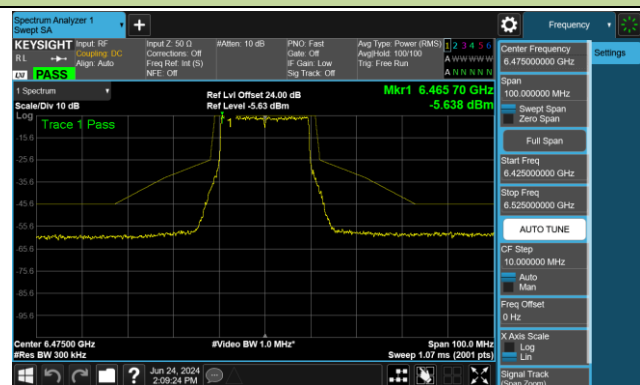

Channel 175 (6825MHz)

Channel 207 (6985MHz)

802.11be-EHT20 - Ant 0 (Nss = 2)

Channel 33 (6115MHz)

Channel 61 (6255MHz)

Channel 93 (6415MHz)

Channel 97 (6435MHz)

Channel 105 (6475MHz)

Channel 113 (6515MHz)

Channel 117 (6535MHz)

Channel 149 (6695MHz)

802.11be-EHT20 - Ant 0 (Nss = 2)

Channel 181 (6855MHz)

Channel 185 (6875MHz)

Channel 189 (6895MHz)

Channel 213 (7015MHz)