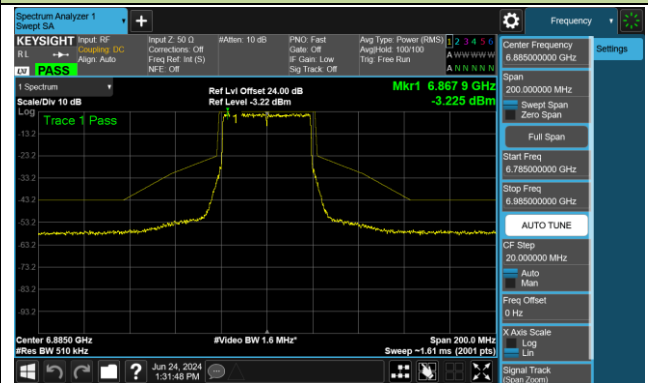

Channel 35 (6125MHz)

Channel 59 (6245MHz)

Channel 91 (6405MHz)

Channel 99 (6445MHz)

Channel 107 (6485MHz)

Channel 115 (6525MHz)

Channel 123 (6565MHz)

Channel 147 (6685MHz)

802.11ax-HE40 - Ant 0 (Nss = 2)

Channel 179 (6845MHz)

Channel 187 (6885MHz)

Channel 195 (6925MHz)

Channel 211 (7005MHz)

Channel 227 (7085MHz)

802.11ax-HE80 - Ant 0 (Nss = 2)

Channel 39 (6145MHz)