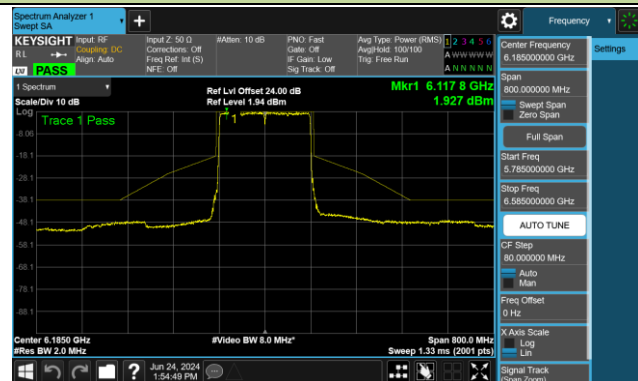

Channel 183 (6865MHz)

Channel 199 (6945MHz)

Channel 215 (7025MHz)

802.11ax-HE160 - Ant 0 (Nss = 2)

Channel 47 (6185MHz)

Channel 79 (6345MHz)

Channel 111 (6505MHz)

Channel 143 (6665MHz)

Channel 175 (6825MHz)

Channel 207 (6985MHz)

802.11be-EHT20 - Ant 0 (Nss = 2)

Channel 33 (6115MHz)

Channel 61 (6255MHz)

Channel 93 (6415MHz)

Channel 97 (6435MHz)

Channel 105 (6475MHz)