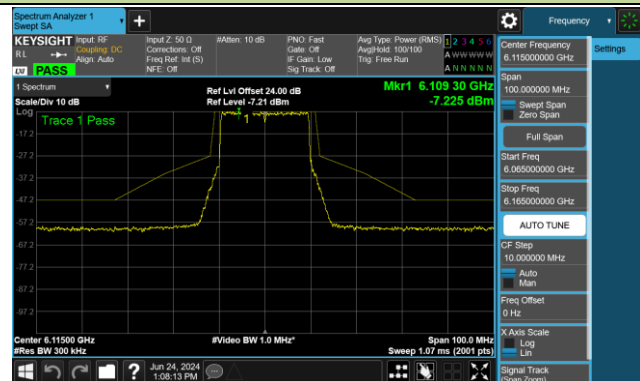

802.11ax-HE20 - Ant 0 (Nss = 2)

Channel 33 (6115MHz)

Channel 61 (6255MHz)

Channel 93 (6415MHz)

Channel 97 (6435MHz)

Channel 105 (6475MHz)

Channel 113 (6515MHz)

Channel 117 (6535MHz)

Channel 149 (6695MHz)

802.11ax-HE20 - Ant 0 (Nss = 2)

Channel 181 (6855MHz)

Channel 185 (6875MHz)

Channel 189 (6895MHz)

Channel 213 (7015MHz)

Channel 229 (7095MHz)

802.11ax-HE40 - Ant 0 (Nss = 2)