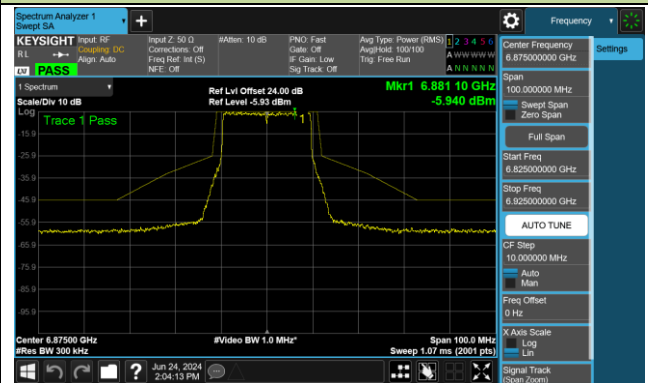

Channel 113 (6515MHz)

Channel 117 (6535MHz)

Channel 149 (6695MHz)

802.11be-EHT20 - Ant 0 (Nss = 2)

Channel 181 (6855MHz)

Channel 185 (6875MHz)

Channel 189 (6895MHz)

Channel 213 (7015MHz)