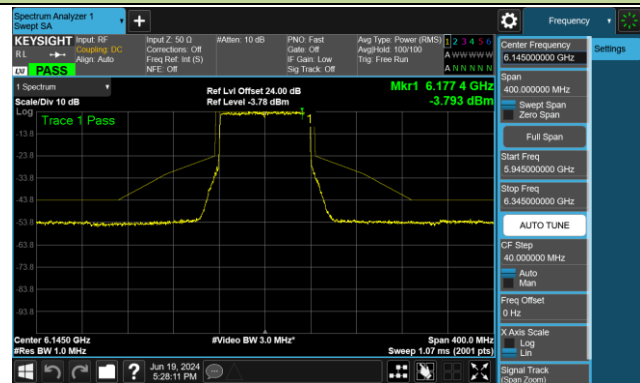

802.11be-EHT80 - Ant 1 (Nss = 1)

Channel 39 (6145MHz)