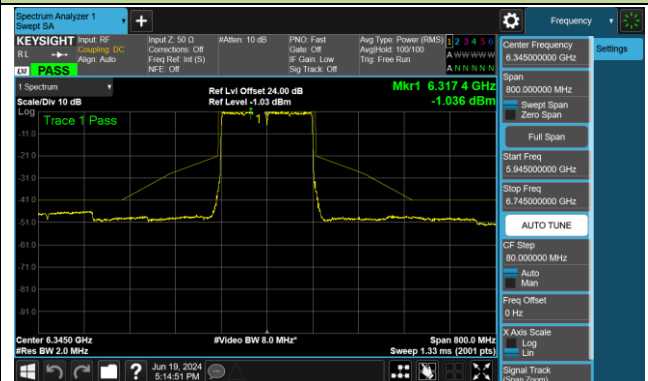

Channel 79 (6345MHz)