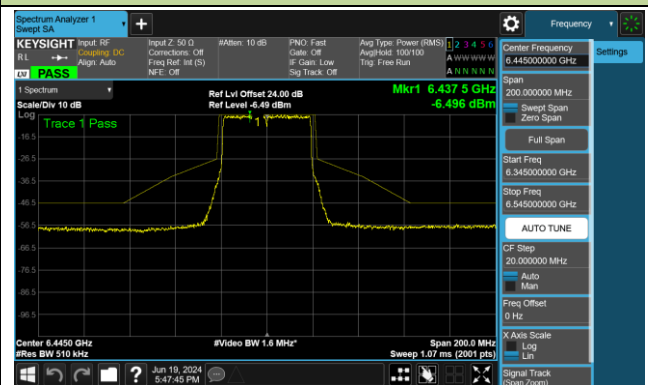

## 802.11be-EHT40 - Ant 1 (Nss = 1)

Channel 35 (6125MHz)

Channel 59 (6245MHz)

Channel 91 (6405MHz)

Channel 99 (6445MHz)

Channel 107 (6485MHz)

Channel 115 (6525MHz)

Channel 123 (6565MHz)