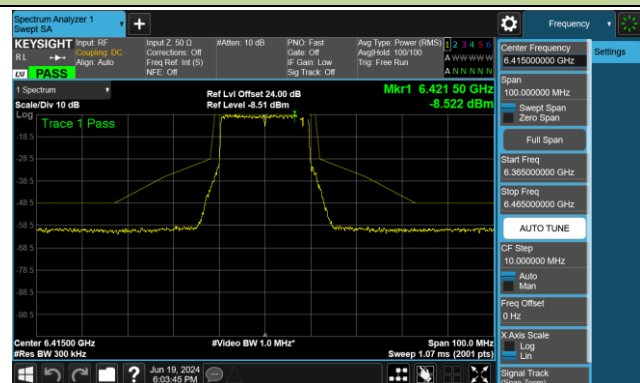

Channel 93 (6415MHz)