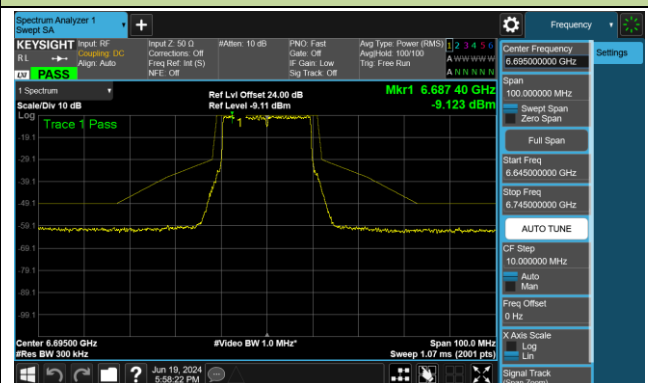

Channel 33 (6115MHz)

Channel 61 (6255MHz)

Channel 93 (6415MHz)

Channel 97 (6435MHz)

Channel 105 (6475MHz)

Channel 113 (6515MHz)

Channel 117 (6535MHz)

Channel 149 (6695MHz)

802.11be-EHT20 - Ant 1 (Nss = 1)

Channel 181 (6855MHz)

Channel 185 (6875MHz)

Channel 189 (6895MHz)

Channel 213 (7015MHz)

Channel 229 (7095MHz)