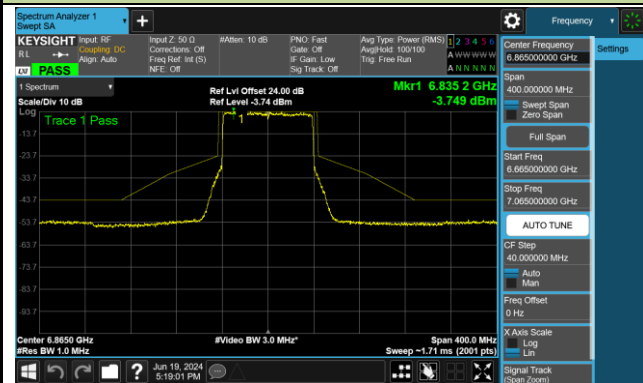

Channel 39 (6145MHz)

Channel 55 (6225MHz)

Channel 87 (6385MHz)

Channel 103 (6465MHz)

Channel 119 (6545MHz)

Channel 135 (6625MHz)

Channel 151 (6705MHz)

Channel 167 (6785MHz)

802.11be-EHT80 - Ant 1 (Nss = 1)

Channel 183 (6865MHz)

Channel 199 (6945MHz)

Channel 215 (7025MHz)