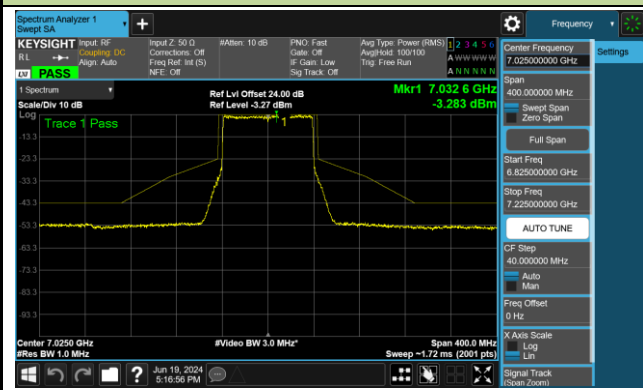

802.11be-EHT80 - Ant 1 (Nss = 1)

Channel 183 (6865MHz)

Channel 199 (6945MHz)

Channel 215 (7025MHz)