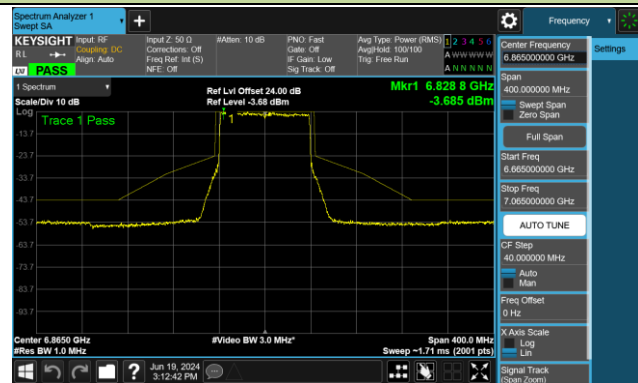

Channel 39 (6145MHz)

Channel 55 (6225MHz)

Channel 87 (6385MHz)

Channel 103 (6465MHz)

Channel 119 (6545MHz)

Channel 135 (6625MHz)

Channel 151 (6705MHz)

Channel 167 (6785MHz)

802.11ax-HE80 - Ant 1 (Nss = 1)

Channel 183 (6865MHz)

Channel 199 (6945MHz)

Channel 215 (7025MHz)