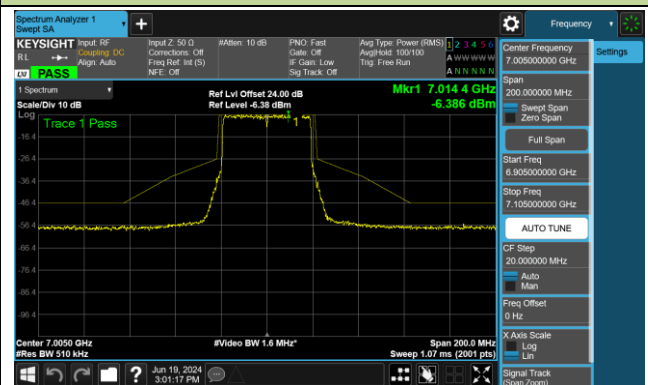

Channel 147 (6685MHz)

802.11ax-HE40 - Ant 1 (Nss = 1)

Channel 179 (6845MHz)

Channel 187 (6885MHz)

Channel 195 (6925MHz)

Channel 211 (7005MHz)

Channel 227 (7085MHz)

802.11ax-HE80 - Ant 1 (Nss = 1)