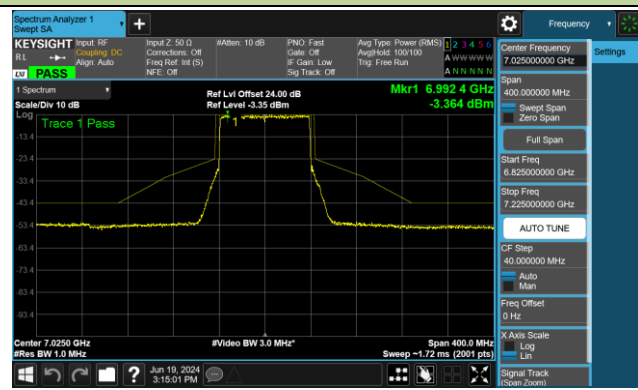

802.11ax-HE80 - Ant 1 (Nss = 1)

Channel 183 (6865MHz)

Channel 199 (6945MHz)

Channel 215 (7025MHz)

## 802.11ax-HE160 - Ant 1 (Nss = 1)

Channel 47 (6185MHz)

Channel 79 (6345MHz)

Channel 111 (6505MHz)

Channel 143 (6665MHz)

Channel 175 (6825MHz)

Channel 207 (6985MHz)

802.11be-EHT20 - Ant 1 (Nss = 1)