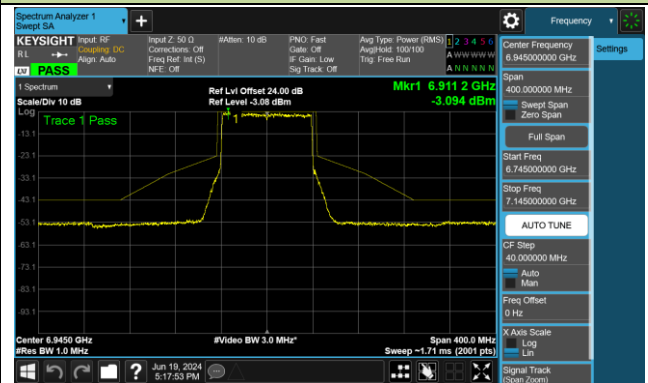

Channel 39 (6145MHz)

Channel 55 (6225MHz)

Channel 87 (6385MHz)

Channel 103 (6465MHz)

Channel 119 (6545MHz)

Channel 135 (6625MHz)

Channel 151 (6705MHz)

Channel 167 (6785MHz)

802.11be-EHT80 - Ant 1 (Nss = 1)

Channel 183 (6865MHz)

Channel 199 (6945MHz)

Channel 215 (7025MHz)