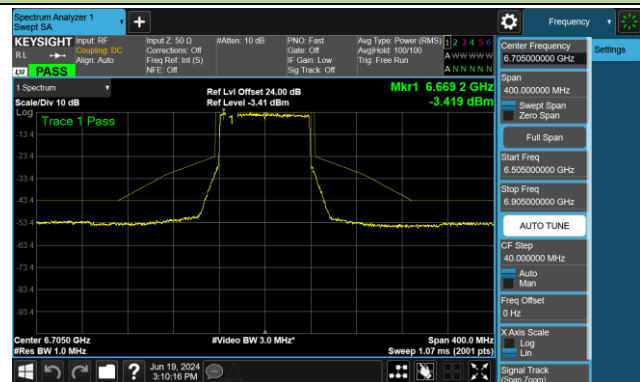

Channel 39 (6145MHz)

Channel 55 (6225MHz)

Channel 87 (6385MHz)

Channel 103 (6465MHz)

Channel 119 (6545MHz)

Channel 135 (6625MHz)

Channel 151 (6705MHz)

Channel 167 (6785MHz)

802.11ax-HE80 - Ant 1 (Nss = 1)

Channel 183 (6865MHz)

Channel 199 (6945MHz)

Channel 215 (7025MHz)