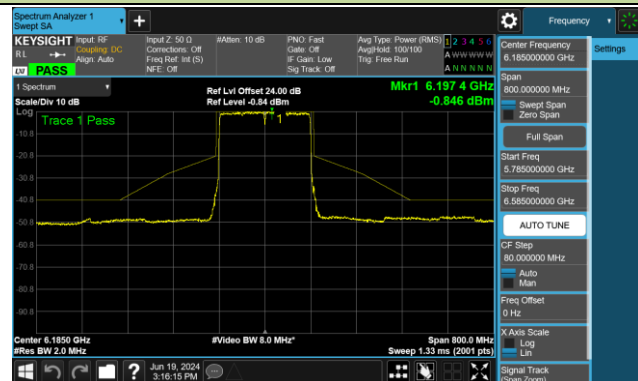

802.11ax-HE80 - Ant 1 (Nss = 1)

Channel 183 (6865MHz)

Channel 199 (6945MHz)

Channel 215 (7025MHz)

## 802.11ax-HE160 - Ant 1 (Nss = 1)

Channel 47 (6185MHz)

Channel 79 (6345MHz)

Channel 111 (6505MHz)

Channel 143 (6665MHz)

Channel 175 (6825MHz)

Channel 207 (6985MHz)

802.11be-EHT20 - Ant 1 (Nss = 1)