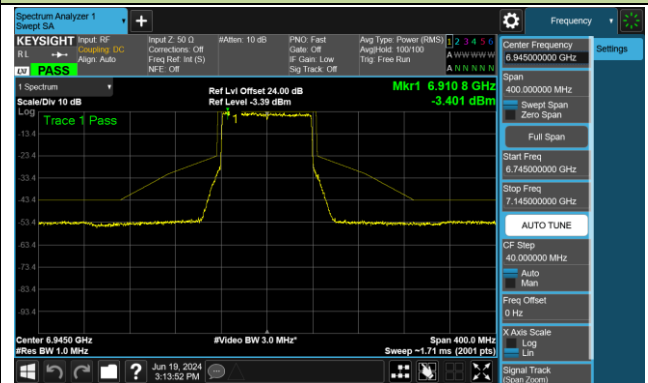

Channel 39 (6145MHz)

Channel 55 (6225MHz)

Channel 87 (6385MHz)

Channel 103 (6465MHz)

Channel 119 (6545MHz)

Channel 135 (6625MHz)

Channel 151 (6705MHz)

Channel 167 (6785MHz)

802.11ax-HE80 - Ant 1 (Nss = 1)

Channel 183 (6865MHz)

Channel 199 (6945MHz)

Channel 215 (7025MHz)