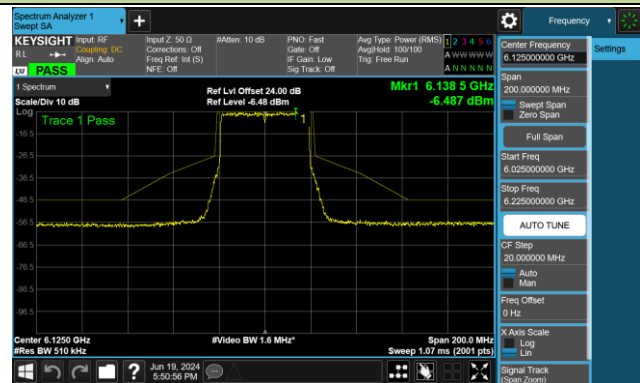

802.11be-EHT40 - Ant 1 (Nss = 1)

Channel 35 (6125MHz)