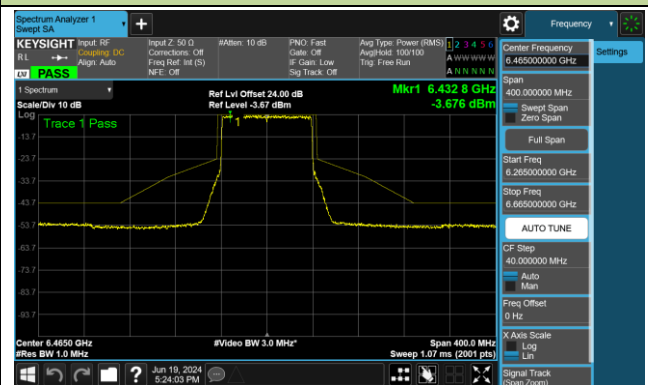

Channel 39 (6145MHz)

Channel 55 (6225MHz)

Channel 87 (6385MHz)

Channel 103 (6465MHz)

Channel 119 (6545MHz)

Channel 135 (6625MHz)

Channel 151 (6705MHz)

Channel 167 (6785MHz)

802.11be-EHT80 - Ant 1 (Nss = 1)

Channel 183 (6865MHz)

Channel 199 (6945MHz)

Channel 215 (7025MHz)