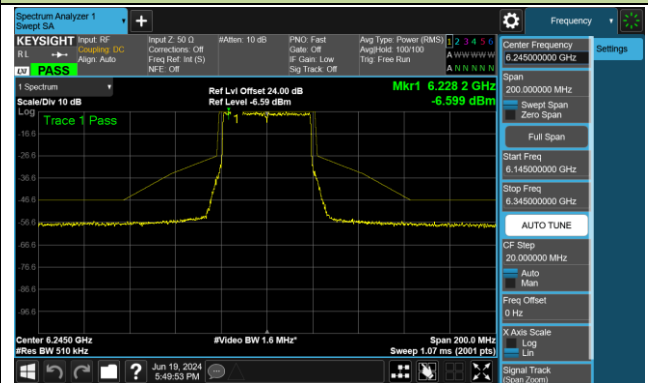

Channel 59 (6245MHz)