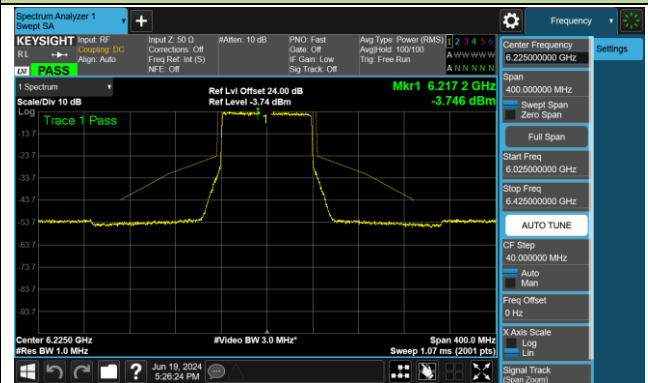

Channel 55 (6225MHz)