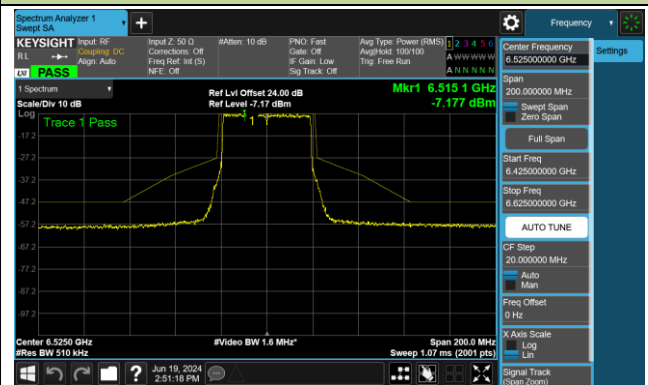

Channel 115 (6525MHz)