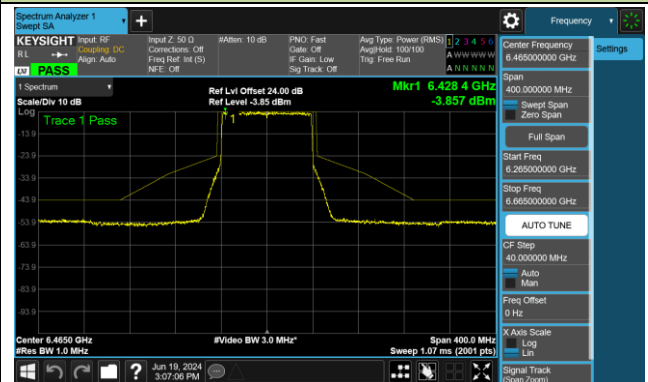

Channel 39 (6145MHz)

Channel 55 (6225MHz)

Channel 87 (6385MHz)

Channel 103 (6465MHz)

Channel 119 (6545MHz)

Channel 135 (6625MHz)

Channel 151 (6705MHz)

Channel 167 (6785MHz)

802.11ax-HE80 - Ant 1 (Nss = 1)

Channel 183 (6865MHz)

Channel 199 (6945MHz)

Channel 215 (7025MHz)