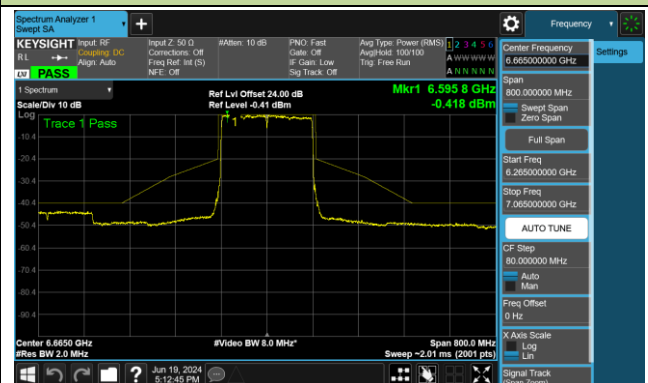

## 802.11be-EHT160 - Ant 1 (Nss = 1)

Channel 47 (6185MHz)

Channel 79 (6345MHz)

Channel 111 (6505MHz)

Channel 143 (6665MHz)

Channel 175 (6825MHz)

Channel 207 (6985MHz)

802.11be-EHT320 - Ant 1 (Nss = 1)

Channel 63 (6265MHz)

Channel 127 (6585MHz)

Channel 191 (6905MHz)