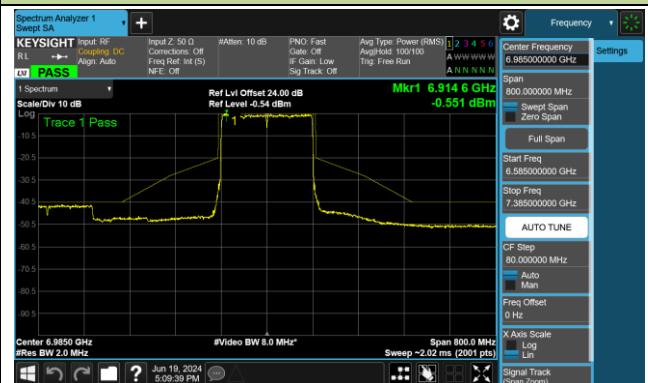

## 802.11be-EHT160 - Ant 1 (Nss = 1)

Channel 47 (6185MHz)

Channel 79 (6345MHz)

Channel 111 (6505MHz)

Channel 143 (6665MHz)

Channel 175 (6825MHz)

Channel 207 (6985MHz)

802.11be-EHT320 - Ant 1 (Nss = 1)

Channel 63 (6265MHz)

Channel 127 (6585MHz)

Channel 191 (6905MHz)