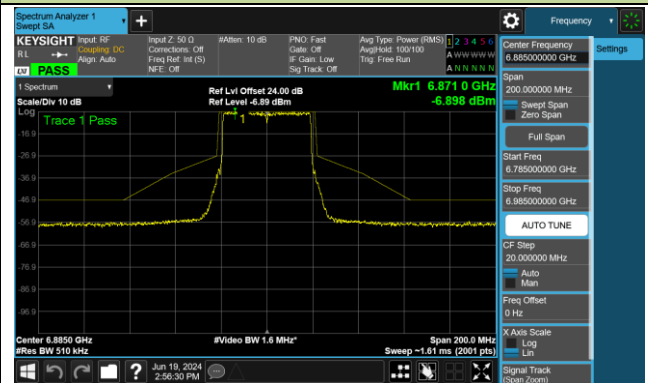

Channel 147 (6685MHz)

802.11ax-HE40 - Ant 1 (Nss = 1)

Channel 179 (6845MHz)

Channel 187 (6885MHz)

Channel 195 (6925MHz)

Channel 211 (7005MHz)

Channel 227 (7085MHz)

802.11ax-HE80 - Ant 1 (Nss = 1)