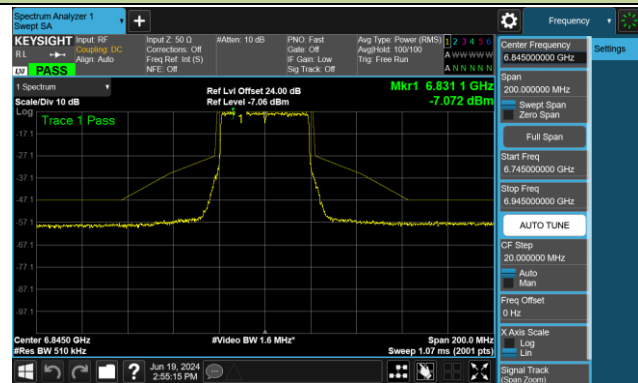

802.11ax-HE40 - Ant 1 (Nss = 1)

Channel 35 (6125MHz)

Channel 59 (6245MHz)

Channel 91 (6405MHz)

Channel 99 (6445MHz)

Channel 107 (6485MHz)

Channel 115 (6525MHz)

Channel 123 (6565MHz)

Channel 147 (6685MHz)

802.11ax-HE40 - Ant 1 (Nss = 1)

Channel 179 (6845MHz)

Channel 187 (6885MHz)

Channel 195 (6925MHz)

Channel 211 (7005MHz)

Channel 227 (7085MHz)

802.11ax-HE80 - Ant 1 (Nss = 1)