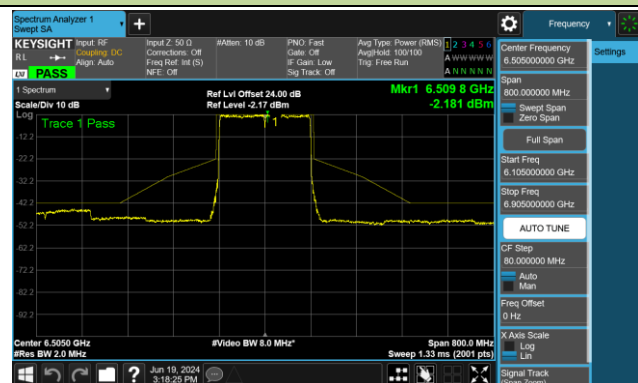

802.11ax-HE80 - Ant 1 (Nss = 1)

Channel 183 (6865MHz)

Channel 199 (6945MHz)

Channel 215 (7025MHz)

## 802.11ax-HE160 - Ant 1 (Nss = 1)

Channel 47 (6185MHz)

Channel 79 (6345MHz)

Channel 111 (6505MHz)

Channel 143 (6665MHz)

Channel 175 (6825MHz)

Channel 207 (6985MHz)

802.11be-EHT20 - Ant 1 (Nss = 1)