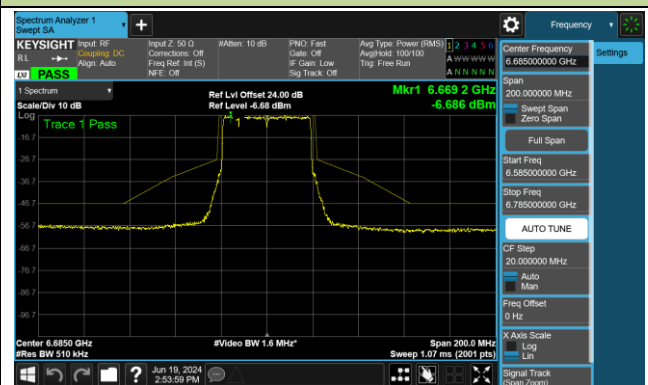

Channel 147 (6685MHz)

802.11ax-HE40 - Ant 1 (Nss = 1)

Channel 179 (6845MHz)

Channel 187 (6885MHz)

Channel 195 (6925MHz)

Channel 211 (7005MHz)

Channel 227 (7085MHz)

802.11ax-HE80 - Ant 1 (Nss = 1)