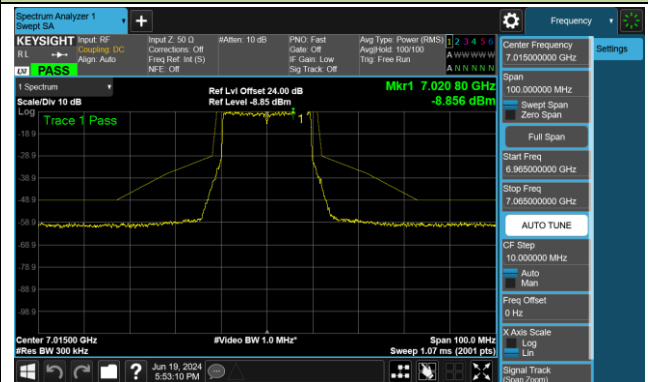

802.11be-EHT20 - Ant 1 (Nss = 1)

Channel 181 (6855MHz)

Channel 185 (6875MHz)

Channel 189 (6895MHz)

Channel 213 (7015MHz)

Channel 229 (7095MHz)