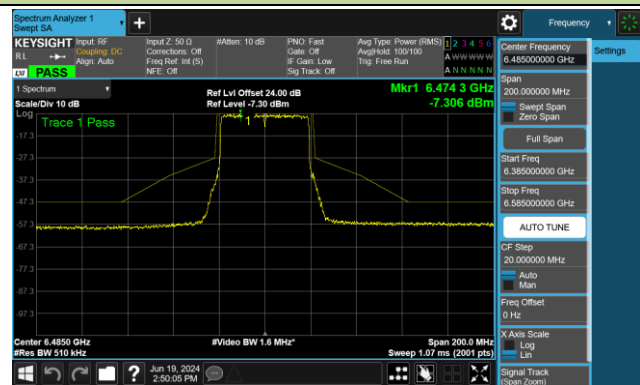

802.11ax-HE40 - Ant 1 (Nss = 1)

Channel 35 (6125MHz)

Channel 59 (6245MHz)

Channel 91 (6405MHz)

Channel 99 (6445MHz)

Channel 107 (6485MHz)

Channel 115 (6525MHz)

Channel 123 (6565MHz)

Channel 147 (6685MHz)

802.11ax-HE40 - Ant 1 (Nss = 1)

Channel 179 (6845MHz)

Channel 187 (6885MHz)

Channel 195 (6925MHz)

Channel 211 (7005MHz)

Channel 227 (7085MHz)

802.11ax-HE80 - Ant 1 (Nss = 1)