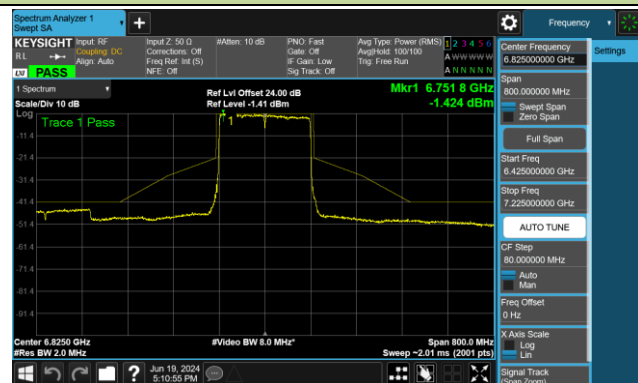

## 802.11be-EHT160 - Ant 1 (Nss = 1)

Channel 47 (6185MHz)

Channel 79 (6345MHz)

Channel 111 (6505MHz)

Channel 143 (6665MHz)

Channel 175 (6825MHz)

Channel 207 (6985MHz)

802.11be-EHT320 - Ant 1 (Nss = 1)

Channel 63 (6265MHz)

Channel 127 (6585MHz)

Channel 191 (6905MHz)