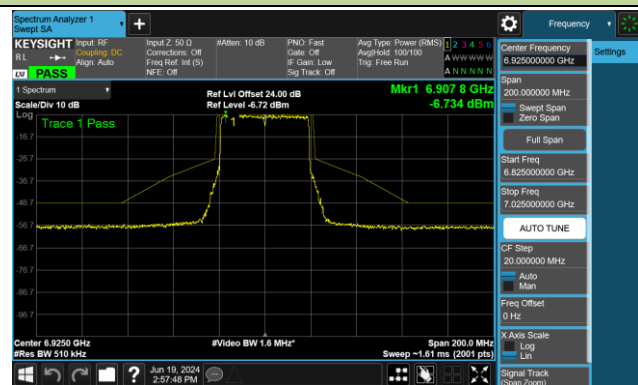

Channel 147 (6685MHz)

802.11ax-HE40 - Ant 1 (Nss = 1)

Channel 179 (6845MHz)

Channel 187 (6885MHz)

Channel 195 (6925MHz)

Channel 211 (7005MHz)

Channel 227 (7085MHz)

802.11ax-HE80 - Ant 1 (Nss = 1)