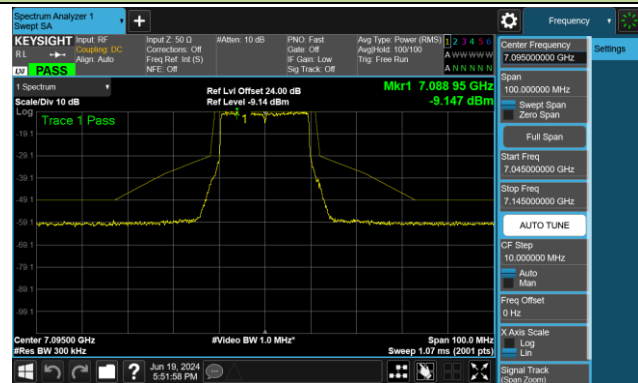

802.11be-EHT20 - Ant 1 (Nss = 1)

Channel 181 (6855MHz)

Channel 185 (6875MHz)

Channel 189 (6895MHz)

Channel 213 (7015MHz)

Channel 229 (7095MHz)