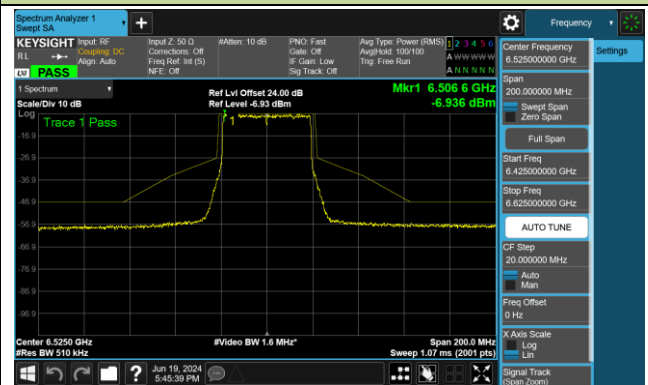

## 802.11be-EHT40 - Ant 1 (Nss = 1)

Channel 35 (6125MHz)

Channel 59 (6245MHz)

Channel 91 (6405MHz)

Channel 99 (6445MHz)

Channel 107 (6485MHz)

Channel 115 (6525MHz)

Channel 123 (6565MHz)