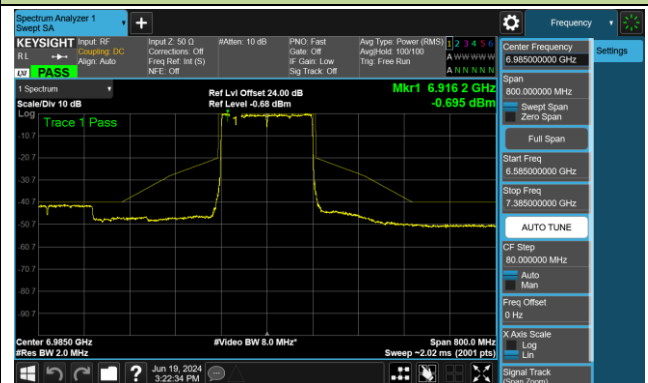

## 802.11ax-HE160 - Ant 1 (Nss = 1)

Channel 47 (6185MHz)

Channel 79 (6345MHz)

Channel 111 (6505MHz)

Channel 143 (6665MHz)

Channel 175 (6825MHz)

Channel 207 (6985MHz)

802.11be-EHT20 - Ant 1 (Nss = 1)