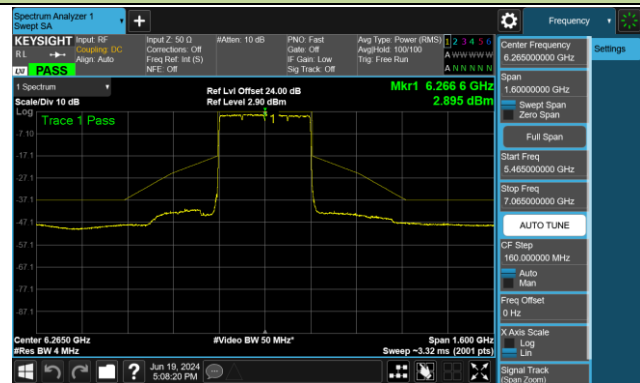

## 802.11be-EHT160 - Ant 1 (Nss = 1)

Channel 47 (6185MHz)

Channel 79 (6345MHz)

Channel 111 (6505MHz)

Channel 143 (6665MHz)

Channel 175 (6825MHz)

Channel 207 (6985MHz)

802.11be-EHT320 - Ant 1 (Nss = 1)

Channel 63 (6265MHz)

Channel 127 (6585MHz)

Channel 191 (6905MHz)