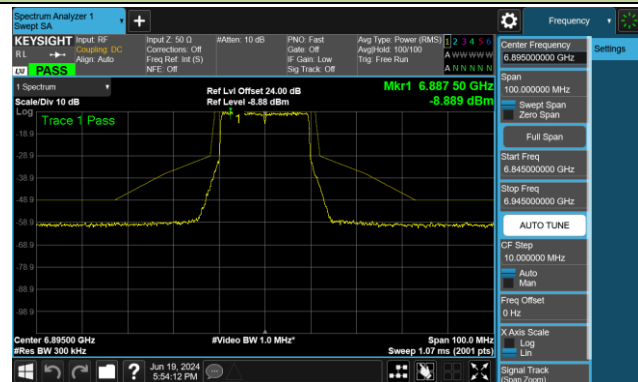

802.11be-EHT20 - Ant 1 (Nss = 1)

Channel 181 (6855MHz)

Channel 185 (6875MHz)

Channel 189 (6895MHz)

Channel 213 (7015MHz)

Channel 229 (7095MHz)