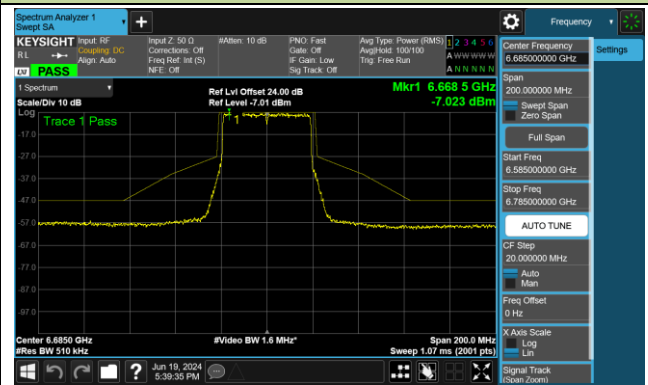

## 802.11be-EHT40 - Ant 1 (Nss = 1)

Channel 35 (6125MHz)

Channel 59 (6245MHz)

Channel 91 (6405MHz)

Channel 99 (6445MHz)

Channel 107 (6485MHz)

Channel 115 (6525MHz)

Channel 123 (6565MHz)

Channel 147 (6685MHz)

802.11be-EHT40 - Ant 1 (Nss = 1)

Channel 179 (6845MHz)

Channel 187 (6885MHz)

Channel 195 (6925MHz)

Channel 211 (7005MHz)

Channel 227 (7085MHz)

802.11be-EHT80 - Ant 1 (Nss = 1)