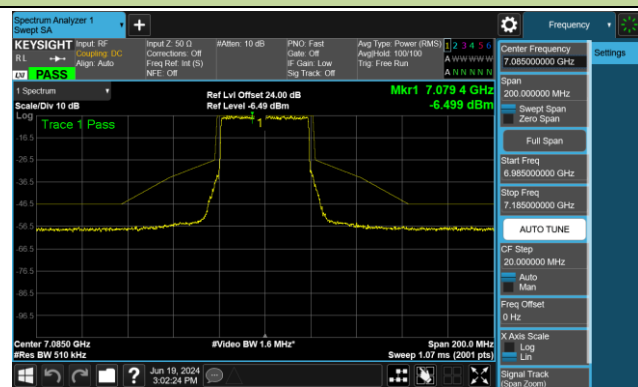

Channel 147 (6685MHz)

802.11ax-HE40 - Ant 1 (Nss = 1)

Channel 179 (6845MHz)

Channel 187 (6885MHz)

Channel 195 (6925MHz)

Channel 211 (7005MHz)

Channel 227 (7085MHz)

802.11ax-HE80 - Ant 1 (Nss = 1)