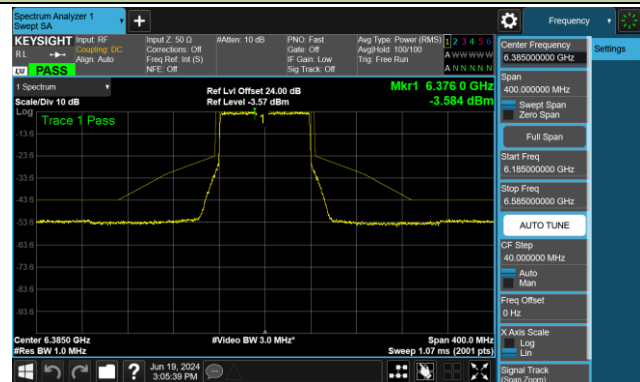

Channel 87 (6385MHz)