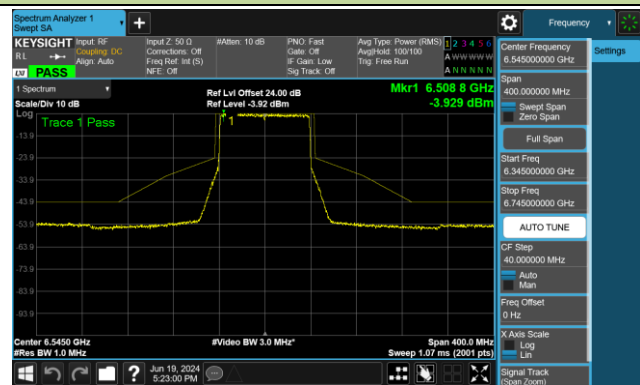

Channel 39 (6145MHz)

Channel 55 (6225MHz)

Channel 87 (6385MHz)

Channel 103 (6465MHz)

Channel 119 (6545MHz)

Channel 135 (6625MHz)

Channel 151 (6705MHz)

Channel 167 (6785MHz)

802.11be-EHT80 - Ant 1 (Nss = 1)

Channel 183 (6865MHz)

Channel 199 (6945MHz)

Channel 215 (7025MHz)