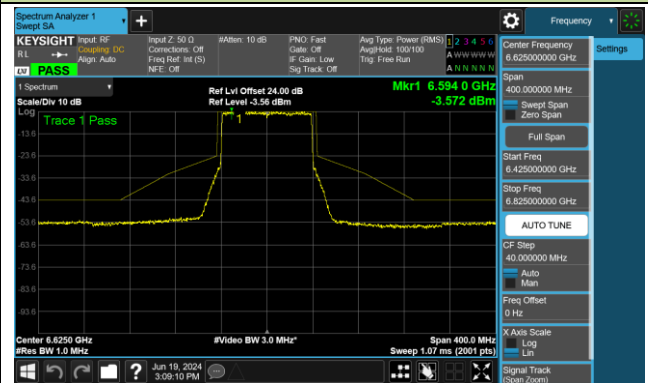

Channel 39 (6145MHz)

Channel 55 (6225MHz)

Channel 87 (6385MHz)

Channel 103 (6465MHz)

Channel 119 (6545MHz)

Channel 135 (6625MHz)

Channel 151 (6705MHz)

Channel 167 (6785MHz)

802.11ax-HE80 - Ant 1 (Nss = 1)

Channel 183 (6865MHz)

Channel 199 (6945MHz)

Channel 215 (7025MHz)