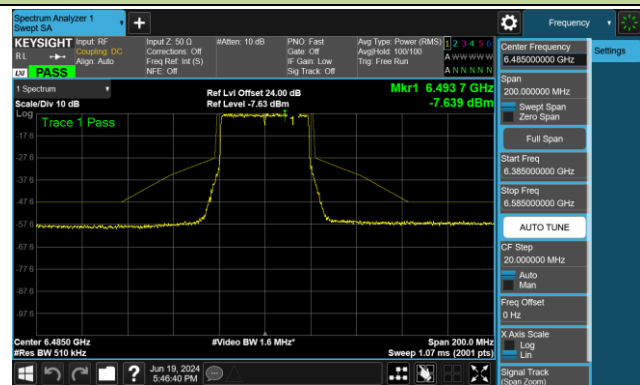

## 802.11be-EHT40 - Ant 1 (Nss = 1)

Channel 35 (6125MHz)

Channel 59 (6245MHz)

Channel 91 (6405MHz)

Channel 99 (6445MHz)

Channel 107 (6485MHz)

Channel 115 (6525MHz)

Channel 123 (6565MHz)