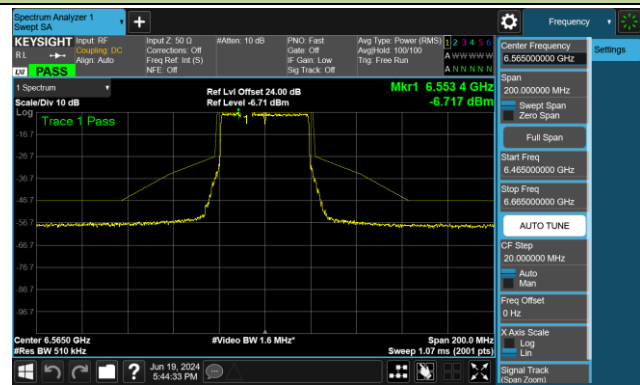

## 802.11be-EHT40 - Ant 1 (Nss = 1)

Channel 35 (6125MHz)

Channel 59 (6245MHz)

Channel 91 (6405MHz)

Channel 99 (6445MHz)

Channel 107 (6485MHz)

Channel 115 (6525MHz)

Channel 123 (6565MHz)

Channel 147 (6685MHz)

802.11be-EHT40 - Ant 1 (Nss = 1)

Channel 179 (6845MHz)

Channel 187 (6885MHz)

Channel 195 (6925MHz)

Channel 211 (7005MHz)

Channel 227 (7085MHz)

802.11be-EHT80 - Ant 1 (Nss = 1)