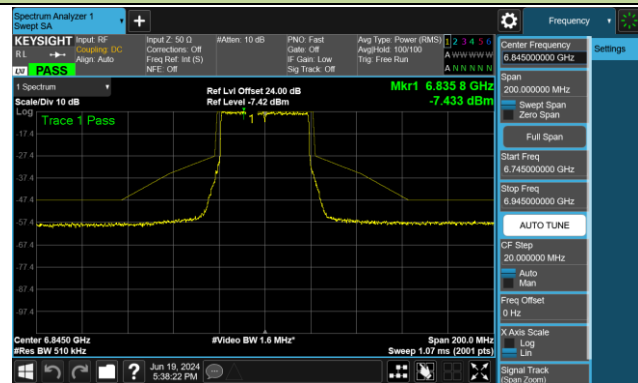

802.11be-EHT20 - Ant 1 (Nss = 1)

Channel 181 (6855MHz)

Channel 185 (6875MHz)

Channel 189 (6895MHz)

Channel 213 (7015MHz)

Channel 229 (7095MHz)

## 802.11be-EHT40 - Ant 1 (Nss = 1)

Channel 35 (6125MHz)

Channel 59 (6245MHz)

Channel 91 (6405MHz)

Channel 99 (6445MHz)

Channel 107 (6485MHz)

Channel 115 (6525MHz)

Channel 123 (6565MHz)

Channel 147 (6685MHz)

802.11be-EHT40 - Ant 1 (Nss = 1)

Channel 179 (6845MHz)

Channel 187 (6885MHz)

Channel 195 (6925MHz)

Channel 211 (7005MHz)

Channel 227 (7085MHz)

802.11be-EHT80 - Ant 1 (Nss = 1)