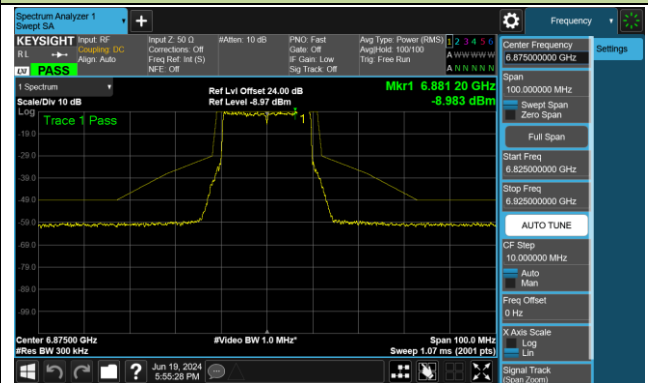

Channel 33 (6115MHz)

Channel 61 (6255MHz)

Channel 93 (6415MHz)

Channel 97 (6435MHz)

Channel 105 (6475MHz)

Channel 113 (6515MHz)

Channel 117 (6535MHz)

Channel 149 (6695MHz)

802.11be-EHT20 - Ant 1 (Nss = 1)

Channel 181 (6855MHz)

Channel 185 (6875MHz)

Channel 189 (6895MHz)

Channel 213 (7015MHz)

Channel 229 (7095MHz)