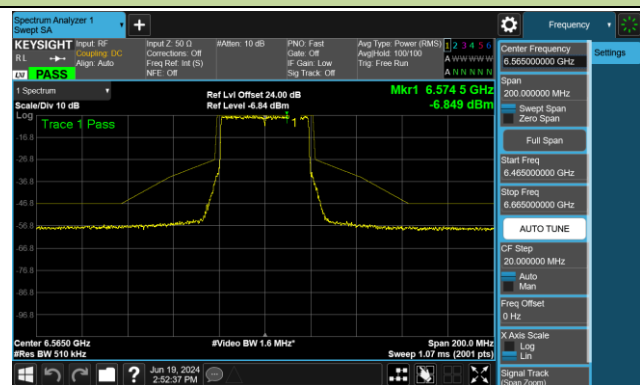

802.11ax-HE40 - Ant 1 (Nss = 1)

Channel 35 (6125MHz)

Channel 59 (6245MHz)

Channel 91 (6405MHz)

Channel 99 (6445MHz)

Channel 107 (6485MHz)

Channel 115 (6525MHz)

Channel 123 (6565MHz)

Channel 147 (6685MHz)

802.11ax-HE40 - Ant 1 (Nss = 1)

Channel 179 (6845MHz)

Channel 187 (6885MHz)

Channel 195 (6925MHz)

Channel 211 (7005MHz)

Channel 227 (7085MHz)

802.11ax-HE80 - Ant 1 (Nss = 1)