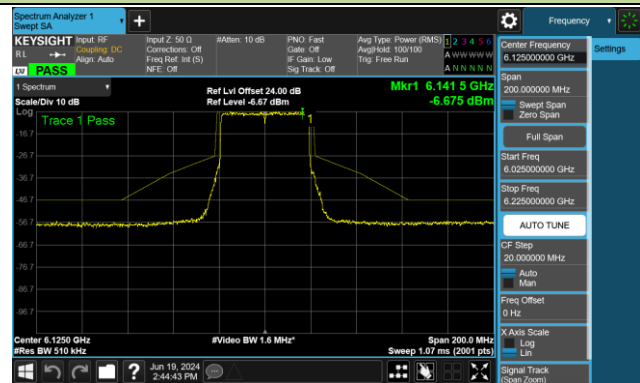

802.11ax-HE40 - Ant 1 (Nss = 1)

Channel 35 (6125MHz)

Channel 59 (6245MHz)

Channel 91 (6405MHz)

Channel 99 (6445MHz)

Channel 107 (6485MHz)

Channel 115 (6525MHz)

Channel 123 (6565MHz)

Channel 147 (6685MHz)

802.11ax-HE40 - Ant 1 (Nss = 1)

Channel 179 (6845MHz)

Channel 187 (6885MHz)

Channel 195 (6925MHz)

Channel 211 (7005MHz)

Channel 227 (7085MHz)

802.11ax-HE80 - Ant 1 (Nss = 1)