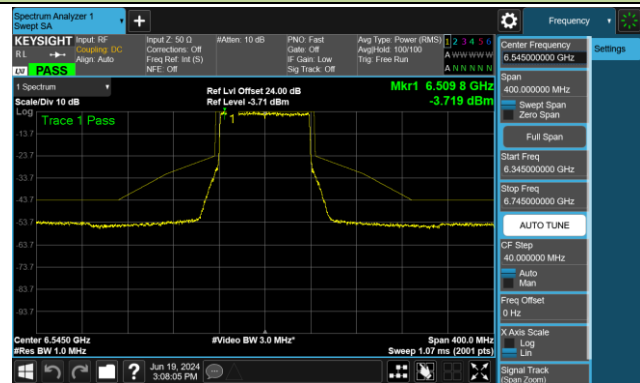

Channel 39 (6145MHz)

Channel 55 (6225MHz)

Channel 87 (6385MHz)

Channel 103 (6465MHz)

Channel 119 (6545MHz)

Channel 135 (6625MHz)

Channel 151 (6705MHz)

Channel 167 (6785MHz)

802.11ax-HE80 - Ant 1 (Nss = 1)

Channel 183 (6865MHz)

Channel 199 (6945MHz)

Channel 215 (7025MHz)