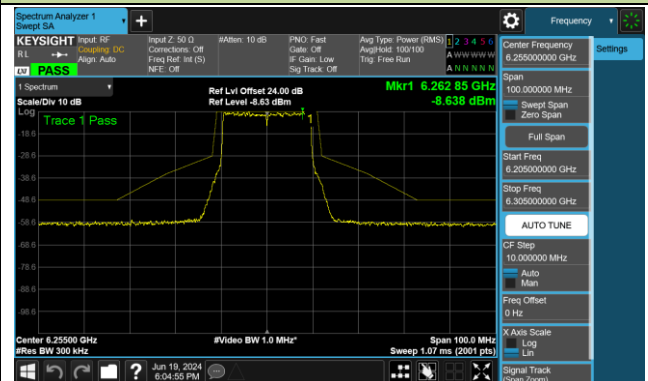

Channel 61 (6255MHz)