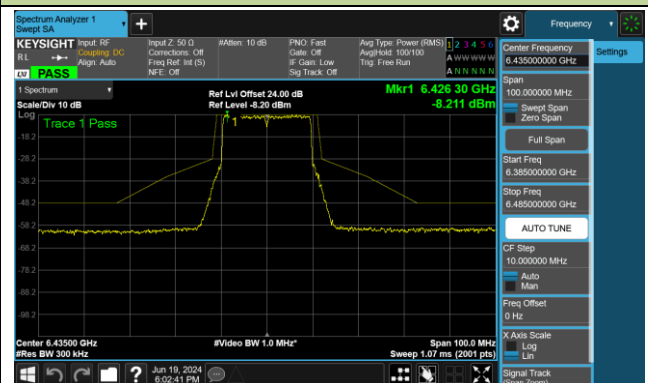

Channel 33 (6115MHz)

Channel 61 (6255MHz)

Channel 93 (6415MHz)

Channel 97 (6435MHz)

Channel 105 (6475MHz)

Channel 113 (6515MHz)

Channel 117 (6535MHz)

Channel 149 (6695MHz)

802.11be-EHT20 - Ant 1 (Nss = 1)

Channel 181 (6855MHz)

Channel 185 (6875MHz)

Channel 189 (6895MHz)

Channel 213 (7015MHz)

Channel 229 (7095MHz)