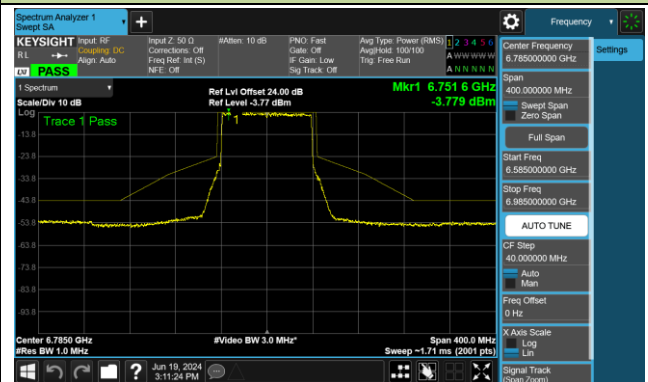

Channel 39 (6145MHz)

Channel 55 (6225MHz)

Channel 87 (6385MHz)

Channel 103 (6465MHz)

Channel 119 (6545MHz)

Channel 135 (6625MHz)

Channel 151 (6705MHz)

Channel 167 (6785MHz)

802.11ax-HE80 - Ant 1 (Nss = 1)

Channel 183 (6865MHz)

Channel 199 (6945MHz)

Channel 215 (7025MHz)