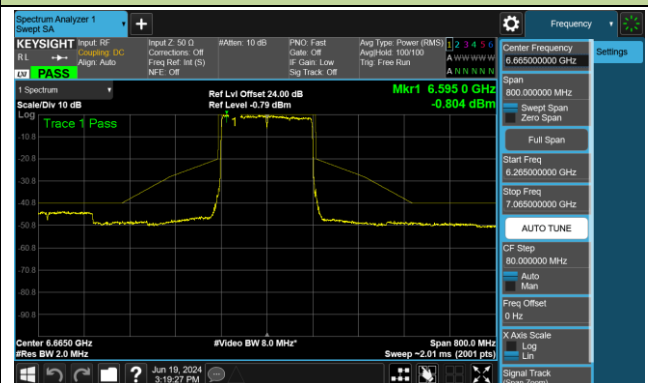

## 802.11ax-HE160 - Ant 1 (Nss = 1)

Channel 47 (6185MHz)

Channel 79 (6345MHz)

Channel 111 (6505MHz)

Channel 143 (6665MHz)

Channel 175 (6825MHz)

Channel 207 (6985MHz)

802.11be-EHT20 - Ant 1 (Nss = 1)