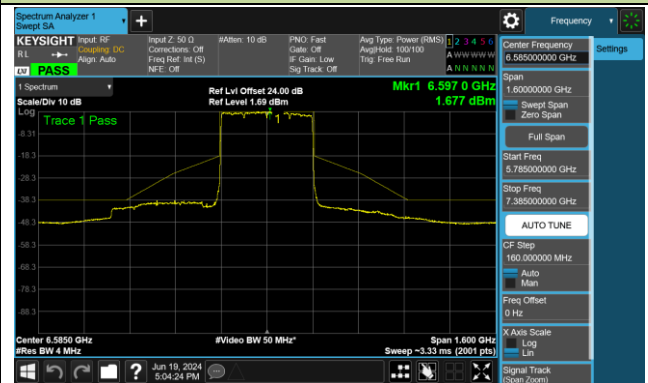

802.11be-EHT80 - Ant 1 (Nss = 1)

Channel 183 (6865MHz)

Channel 199 (6945MHz)

Channel 215 (7025MHz)

## 802.11be-EHT160 - Ant 1 (Nss = 1)

Channel 47 (6185MHz)

Channel 79 (6345MHz)

Channel 111 (6505MHz)

Channel 143 (6665MHz)

Channel 175 (6825MHz)

Channel 207 (6985MHz)

802.11be-EHT320 - Ant 1 (Nss = 1)

Channel 63 (6265MHz)

Channel 127 (6585MHz)

Channel 191 (6905MHz)