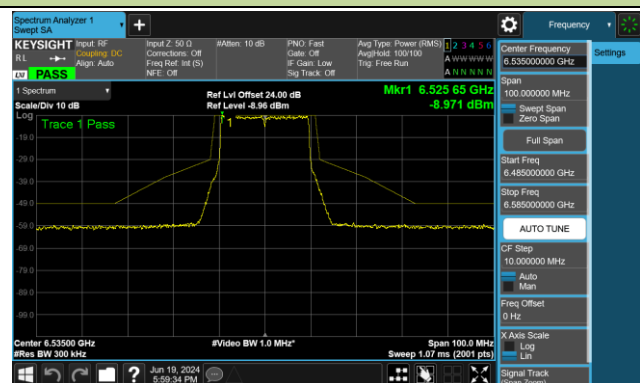

Channel 33 (6115MHz)

Channel 61 (6255MHz)

Channel 93 (6415MHz)

Channel 97 (6435MHz)

Channel 105 (6475MHz)

Channel 113 (6515MHz)

Channel 117 (6535MHz)

Channel 149 (6695MHz)

802.11be-EHT20 - Ant 1 (Nss = 1)

Channel 181 (6855MHz)

Channel 185 (6875MHz)

Channel 189 (6895MHz)

Channel 213 (7015MHz)

Channel 229 (7095MHz)