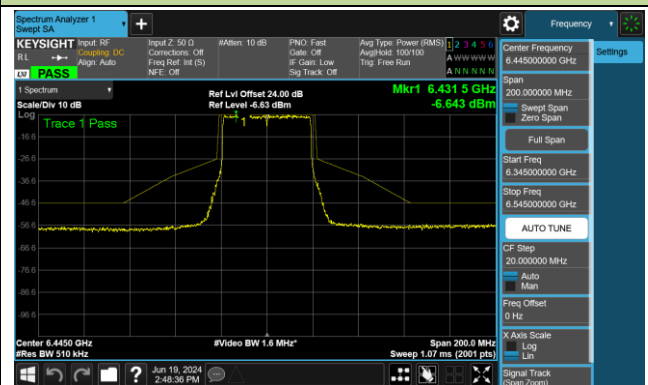

Channel 99 (6445MHz)