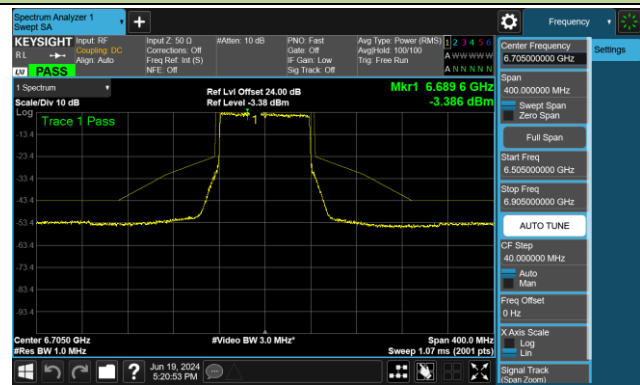

Channel 39 (6145MHz)

Channel 55 (6225MHz)

Channel 87 (6385MHz)

Channel 103 (6465MHz)

Channel 119 (6545MHz)

Channel 135 (6625MHz)

Channel 151 (6705MHz)

Channel 167 (6785MHz)

802.11be-EHT80 - Ant 1 (Nss = 1)

Channel 183 (6865MHz)

Channel 199 (6945MHz)

Channel 215 (7025MHz)