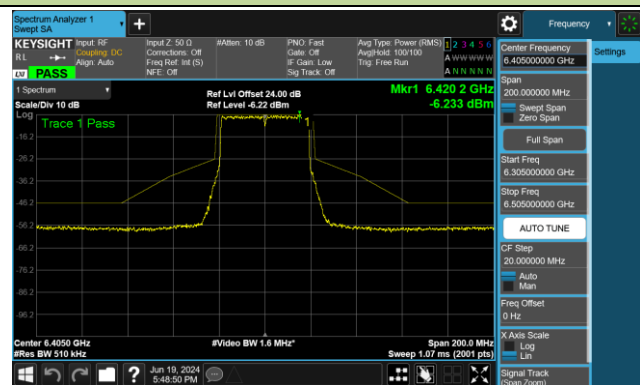

802.11be-EHT20 - Ant 1 (Nss = 1)

Channel 181 (6855MHz)

Channel 185 (6875MHz)

Channel 189 (6895MHz)

Channel 213 (7015MHz)

Channel 229 (7095MHz)

## 802.11be-EHT40 - Ant 1 (Nss = 1)

Channel 35 (6125MHz)

Channel 59 (6245MHz)

Channel 91 (6405MHz)

Channel 99 (6445MHz)

Channel 107 (6485MHz)

Channel 115 (6525MHz)

Channel 123 (6565MHz)

Channel 147 (6685MHz)

802.11be-EHT40 - Ant 1 (Nss = 1)

Channel 179 (6845MHz)

Channel 187 (6885MHz)

Channel 195 (6925MHz)

Channel 211 (7005MHz)

Channel 227 (7085MHz)

802.11be-EHT80 - Ant 1 (Nss = 1)