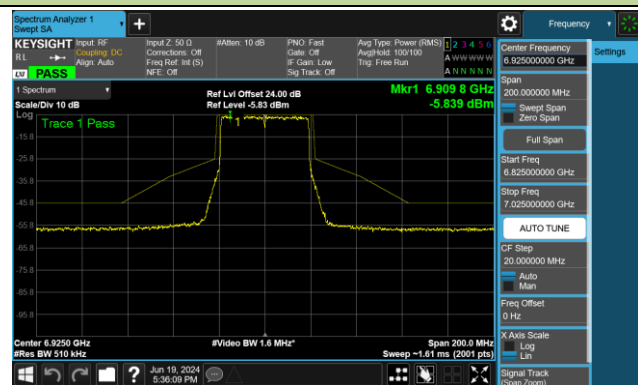

Channel 147 (6685MHz)

802.11be-EHT40 - Ant 1 (Nss = 1)

Channel 179 (6845MHz)

Channel 187 (6885MHz)

Channel 195 (6925MHz)

Channel 211 (7005MHz)

Channel 227 (7085MHz)

802.11be-EHT80 - Ant 1 (Nss = 1)