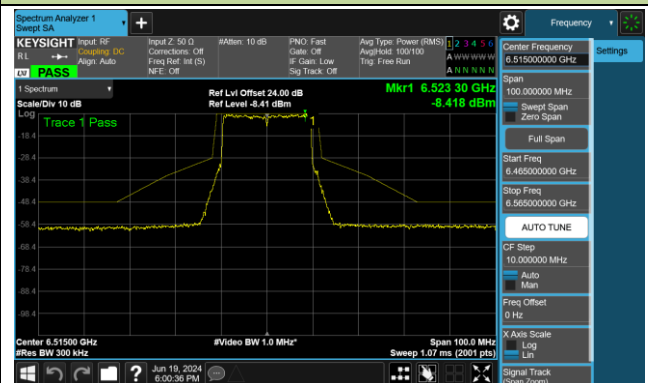

Channel 33 (6115MHz)

Channel 61 (6255MHz)

Channel 93 (6415MHz)

Channel 97 (6435MHz)

Channel 105 (6475MHz)

Channel 113 (6515MHz)

Channel 117 (6535MHz)

Channel 149 (6695MHz)

802.11be-EHT20 - Ant 1 (Nss = 1)

Channel 181 (6855MHz)

Channel 185 (6875MHz)

Channel 189 (6895MHz)

Channel 213 (7015MHz)

Channel 229 (7095MHz)