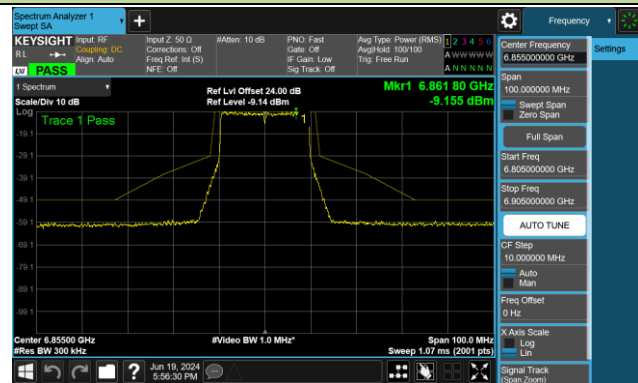

Channel 33 (6115MHz)

Channel 61 (6255MHz)

Channel 93 (6415MHz)

Channel 97 (6435MHz)

Channel 105 (6475MHz)

Channel 113 (6515MHz)

Channel 117 (6535MHz)

Channel 149 (6695MHz)

802.11be-EHT20 - Ant 1 (Nss = 1)

Channel 181 (6855MHz)

Channel 185 (6875MHz)

Channel 189 (6895MHz)

Channel 213 (7015MHz)

Channel 229 (7095MHz)