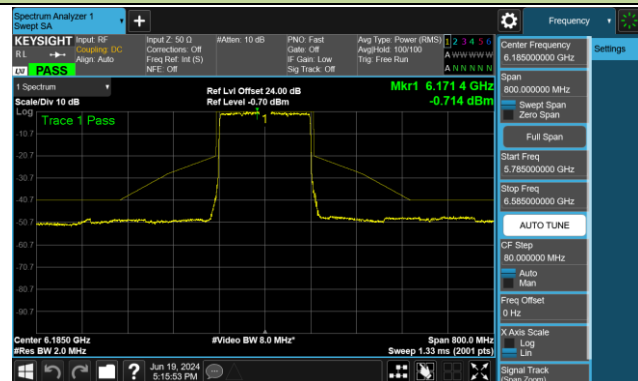

802.11be-EHT80 - Ant 1 (Nss = 1)

Channel 183 (6865MHz)

Channel 199 (6945MHz)

Channel 215 (7025MHz)

## 802.11be-EHT160 - Ant 1 (Nss = 1)

Channel 47 (6185MHz)

Channel 79 (6345MHz)

Channel 111 (6505MHz)

Channel 143 (6665MHz)

Channel 175 (6825MHz)

Channel 207 (6985MHz)

802.11be-EHT320 - Ant 1 (Nss = 1)

Channel 63 (6265MHz)

Channel 127 (6585MHz)

Channel 191 (6905MHz)