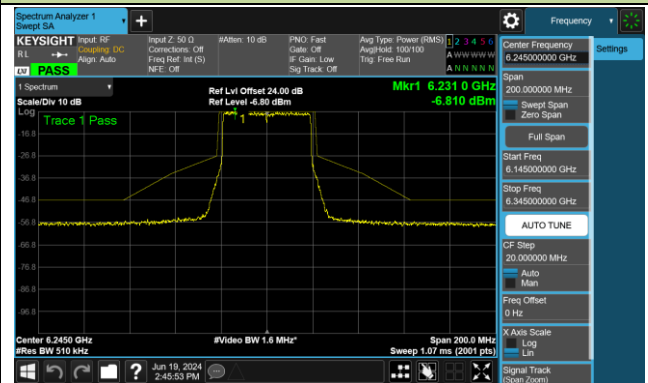

802.11ax-HE40 - Ant 1 (Nss = 1)

Channel 35 (6125MHz)

Channel 59 (6245MHz)

Channel 91 (6405MHz)

Channel 99 (6445MHz)

Channel 107 (6485MHz)

Channel 115 (6525MHz)

Channel 123 (6565MHz)

Channel 147 (6685MHz)

802.11ax-HE40 - Ant 1 (Nss = 1)

Channel 179 (6845MHz)

Channel 187 (6885MHz)

Channel 195 (6925MHz)

Channel 211 (7005MHz)

Channel 227 (7085MHz)

802.11ax-HE80 - Ant 1 (Nss = 1)