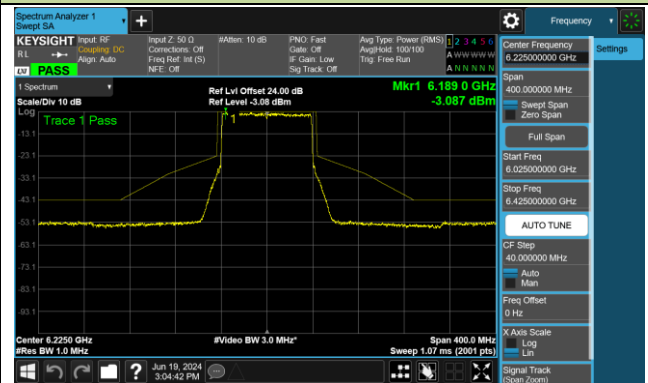

Channel 55 (6225MHz)