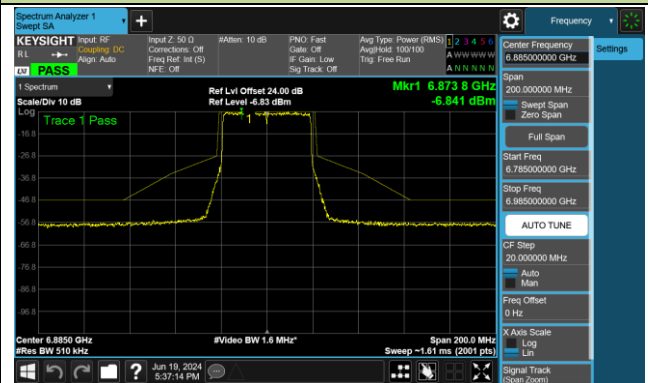

Channel 147 (6685MHz)

802.11be-EHT40 - Ant 1 (Nss = 1)

Channel 179 (6845MHz)

Channel 187 (6885MHz)

Channel 195 (6925MHz)

Channel 211 (7005MHz)

Channel 227 (7085MHz)

802.11be-EHT80 - Ant 1 (Nss = 1)