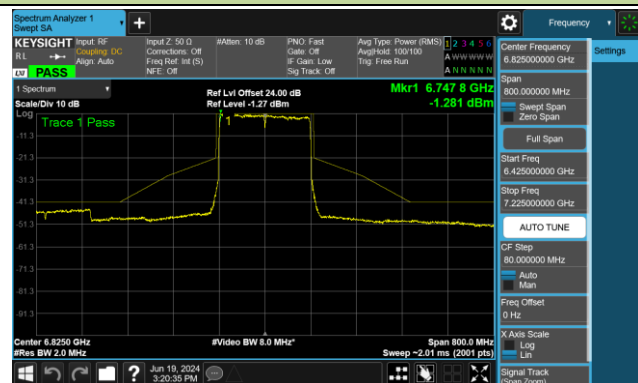

802.11ax-HE80 - Ant 1 (Nss = 1)

Channel 183 (6865MHz)

Channel 199 (6945MHz)

Channel 215 (7025MHz)

## 802.11ax-HE160 - Ant 1 (Nss = 1)

Channel 47 (6185MHz)

Channel 79 (6345MHz)

Channel 111 (6505MHz)

Channel 143 (6665MHz)

Channel 175 (6825MHz)

Channel 207 (6985MHz)

802.11be-EHT20 - Ant 1 (Nss = 1)