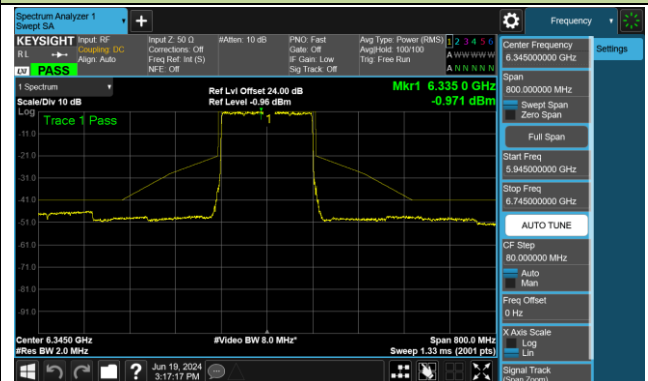

802.11ax-HE80 - Ant 1 (Nss = 1)

Channel 183 (6865MHz)

Channel 199 (6945MHz)

Channel 215 (7025MHz)

## 802.11ax-HE160 - Ant 1 (Nss = 1)

Channel 47 (6185MHz)

Channel 79 (6345MHz)

Channel 111 (6505MHz)

Channel 143 (6665MHz)

Channel 175 (6825MHz)

Channel 207 (6985MHz)

802.11be-EHT20 - Ant 1 (Nss = 1)