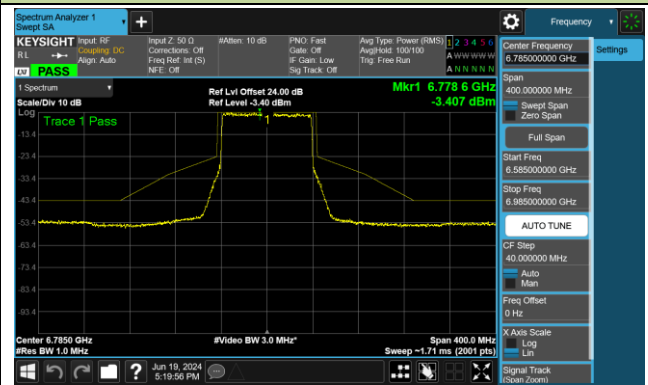

Channel 39 (6145MHz)

Channel 55 (6225MHz)

Channel 87 (6385MHz)

Channel 103 (6465MHz)

Channel 119 (6545MHz)

Channel 135 (6625MHz)

Channel 151 (6705MHz)

Channel 167 (6785MHz)

802.11be-EHT80 - Ant 1 (Nss = 1)

Channel 183 (6865MHz)

Channel 199 (6945MHz)

Channel 215 (7025MHz)