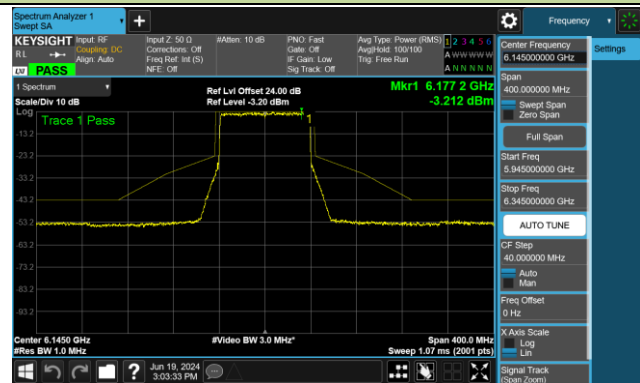

802.11ax-HE80 - Ant 1 (Nss = 1)

Channel 39 (6145MHz)