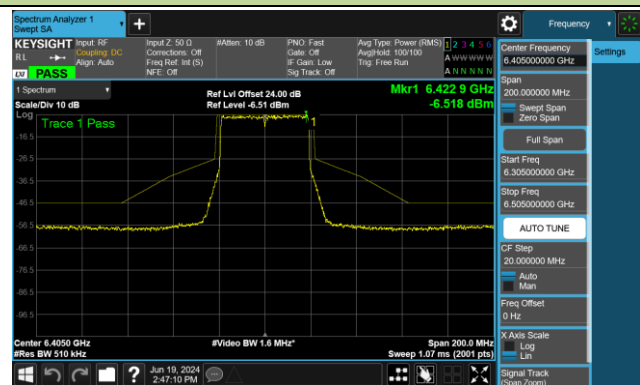

802.11ax-HE40 - Ant 1 (Nss = 1)

Channel 35 (6125MHz)

Channel 59 (6245MHz)

Channel 91 (6405MHz)

Channel 99 (6445MHz)

Channel 107 (6485MHz)

Channel 115 (6525MHz)

Channel 123 (6565MHz)

Channel 147 (6685MHz)

802.11ax-HE40 - Ant 1 (Nss = 1)

Channel 179 (6845MHz)

Channel 187 (6885MHz)

Channel 195 (6925MHz)

Channel 211 (7005MHz)

Channel 227 (7085MHz)

802.11ax-HE80 - Ant 1 (Nss = 1)