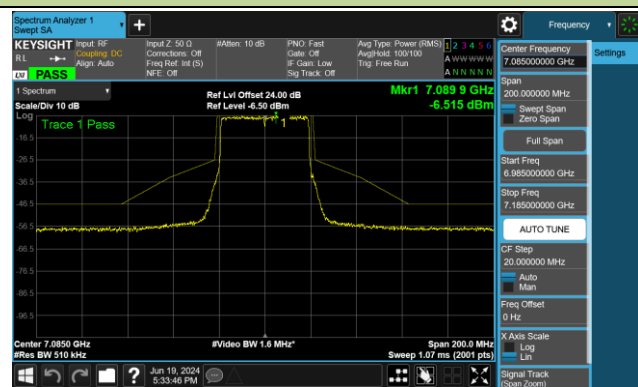

Channel 147 (6685MHz)

802.11be-EHT40 - Ant 1 (Nss = 1)

Channel 179 (6845MHz)

Channel 187 (6885MHz)

Channel 195 (6925MHz)

Channel 211 (7005MHz)

Channel 227 (7085MHz)

802.11be-EHT80 - Ant 1 (Nss = 1)