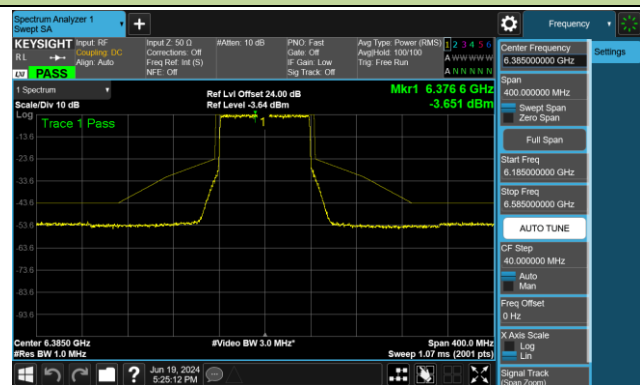

Channel 87 (6385MHz)