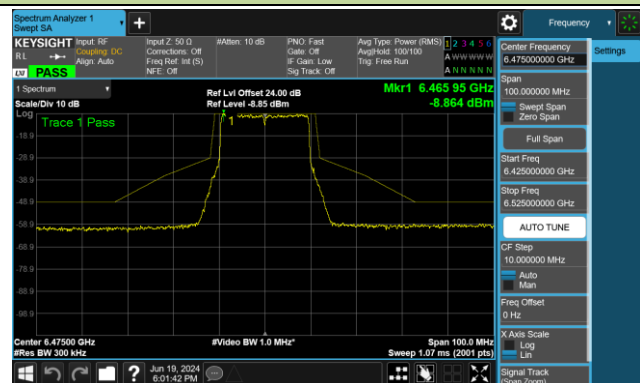

Channel 33 (6115MHz)

Channel 61 (6255MHz)

Channel 93 (6415MHz)

Channel 97 (6435MHz)

Channel 105 (6475MHz)

Channel 113 (6515MHz)

Channel 117 (6535MHz)

Channel 149 (6695MHz)

802.11be-EHT20 - Ant 1 (Nss = 1)

Channel 181 (6855MHz)

Channel 185 (6875MHz)

Channel 189 (6895MHz)

Channel 213 (7015MHz)

Channel 229 (7095MHz)