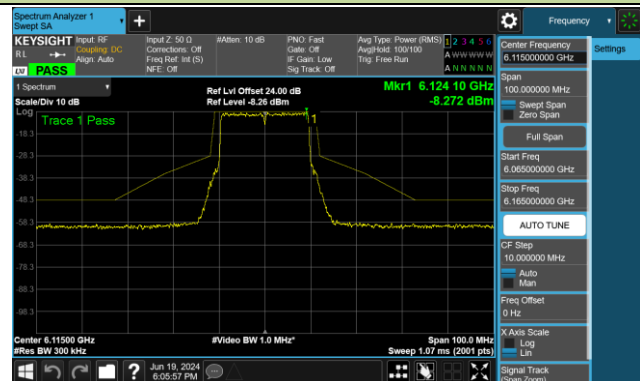

802.11be-EHT20 - Ant 1 (Nss = 1)

Channel 33 (6115MHz)