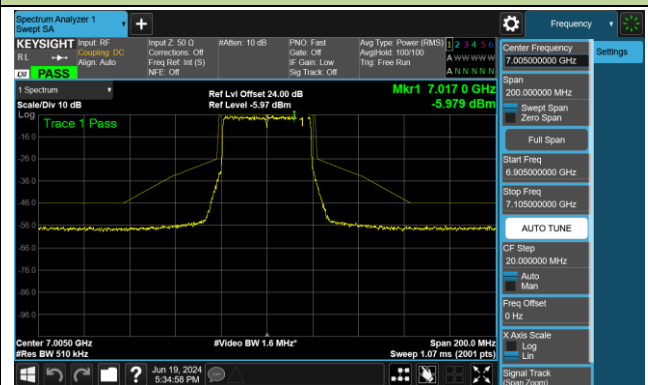

Channel 147 (6685MHz)

802.11be-EHT40 - Ant 1 (Nss = 1)

Channel 179 (6845MHz)

Channel 187 (6885MHz)

Channel 195 (6925MHz)

Channel 211 (7005MHz)

Channel 227 (7085MHz)

802.11be-EHT80 - Ant 1 (Nss = 1)