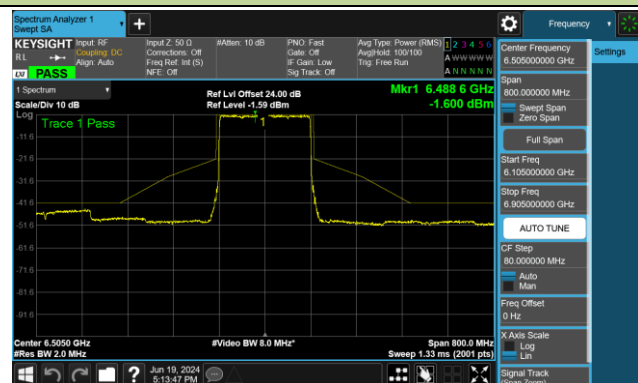

## 802.11be-EHT160 - Ant 1 (Nss = 1)

Channel 47 (6185MHz)

Channel 79 (6345MHz)

Channel 111 (6505MHz)

Channel 143 (6665MHz)

Channel 175 (6825MHz)

Channel 207 (6985MHz)

802.11be-EHT320 - Ant 1 (Nss = 1)

Channel 63 (6265MHz)

Channel 127 (6585MHz)

Channel 191 (6905MHz)