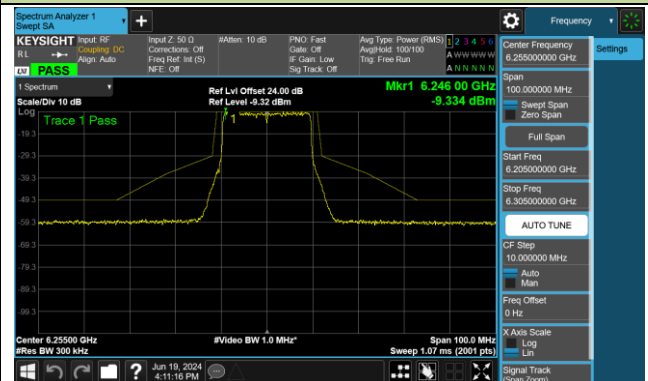

Channel 111 (6505MHz)

Channel 143 (6665MHz)

Channel 175 (6825MHz)

Channel 207 (6985MHz)

802.11be-EHT20 - Ant 0 (Nss = 1)

Channel 33 (6115MHz)

Channel 61 (6255MHz)

Channel 93 (6415MHz)

Channel 97 (6435MHz)

Channel 105 (6475MHz)

Channel 113 (6515MHz)

Channel 117 (6535MHz)

Channel 149 (6695MHz)

802.11be-EHT20 - Ant 0 (Nss = 1)

Channel 181 (6855MHz)

Channel 185 (6875MHz)