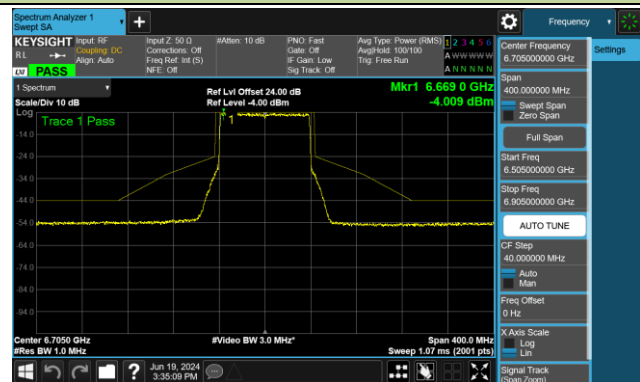

802.11ax-HE80 - Ant 0 (Nss = 1)

Channel 39 (6145MHz)

Channel 55 (6225MHz)

Channel 87 (6385MHz)

Channel 103 (6465MHz)

Channel 119 (6545MHz)

Channel 135 (6625MHz)

Channel 151 (6705MHz)

Channel 167 (6785MHz)

802.11ax-HE80 - Ant 0 (Nss = 1)

Channel 183 (6865MHz)

Channel 199 (6945MHz)

Channel 215 (7025MHz)

802.11ax-HE160 - Ant 0 (Nss = 1)

Channel 47 (6185MHz)

Channel 79 (6345MHz)