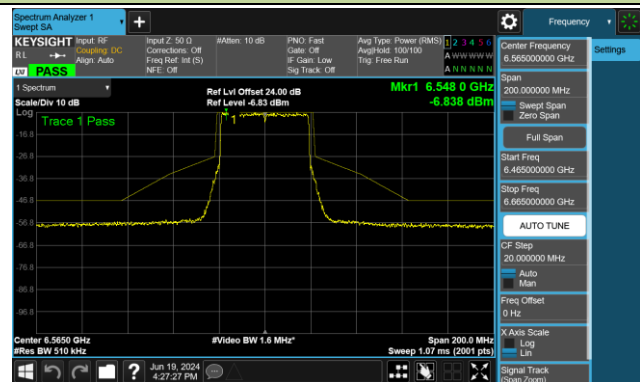

Channel 123 (6565MHz)