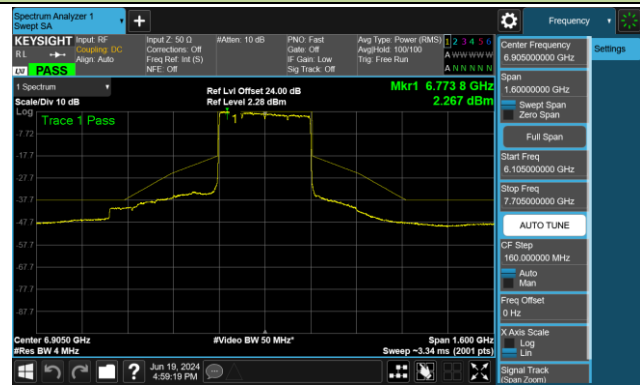

Channel 47 (6185MHz)

Channel 79 (6345MHz)

Channel 111 (6505MHz)

Channel 143 (6665MHz)

Channel 175 (6825MHz)

Channel 207 (6985MHz)

802.11be-EHT320 - Ant 0 (Nss = 1)

Channel 63 (6265MHz)

Channel 127 (6585MHz)

Channel 191 (6905MHz)

802.11ax-HE20 - Ant 1 (Nss = 1)

Channel 33 (6115MHz)

Channel 61 (6255MHz)

Channel 93 (6415MHz)

Channel 97 (6435MHz)

Channel 105 (6475MHz)