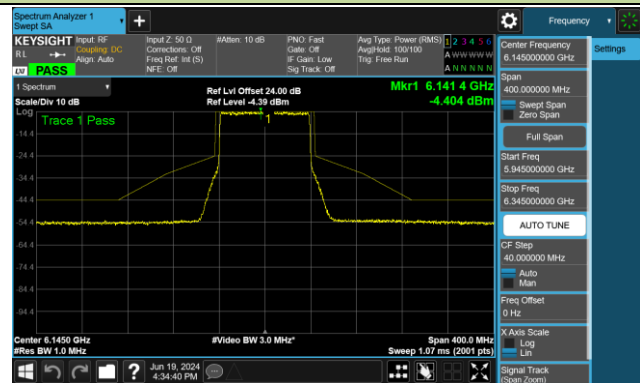

Channel 211 (7005MHz)

Channel 227 (7085MHz)

802.11be-EHT80 - Ant 0 (Nss = 1)

Channel 39 (6145MHz)

Channel 55 (6225MHz)

Channel 87 (6385MHz)

Channel 103 (6465MHz)

Channel 119 (6545MHz)

Channel 135 (6625MHz)

Channel 151 (6705MHz)

Channel 167 (6785MHz)

802.11be-EHT80 - Ant 0 (Nss = 1)

Channel 183 (6865MHz)

Channel 199 (6945MHz)

Channel 215 (7025MHz)

802.11be-EHT160 - Ant 0 (Nss = 1)