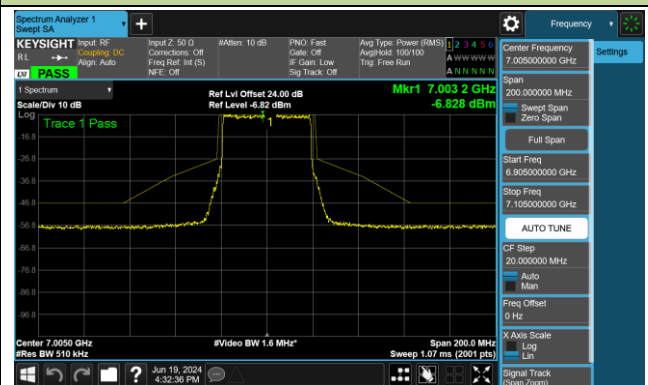

Channel 107 (6485MHz)

Channel 115 (6525MHz)

Channel 123 (6565MHz)

Channel 147 (6685MHz)

802.11be-EHT40 - Ant 0 (Nss = 1)

Channel 179 (6845MHz)

Channel 187 (6885MHz)

Channel 195 (6925MHz)

Channel 211 (7005MHz)

Channel 227 (7085MHz)

802.11be-EHT80 - Ant 0 (Nss = 1)

Channel 39 (6145MHz)

Channel 55 (6225MHz)

Channel 87 (6385MHz)

Channel 103 (6465MHz)

Channel 119 (6545MHz)