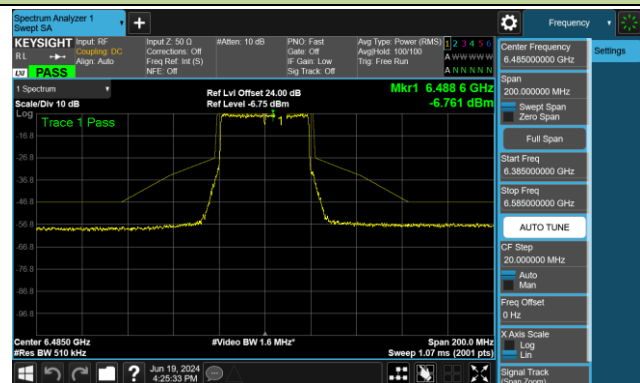

Channel 189 (6895MHz)

Channel 213 (7015MHz)

Channel 229 (7095MHz)

802.11be-EHT40 - Ant 0 (Nss = 1)

Channel 35 (6125MHz)

Channel 59 (6245MHz)

Channel 91 (6405MHz)

Channel 99 (6445MHz)

Channel 107 (6485MHz)

Channel 115 (6525MHz)

Channel 123 (6565MHz)

Channel 147 (6685MHz)

802.11be-EHT40 - Ant 0 (Nss = 1)

Channel 179 (6845MHz)

Channel 187 (6885MHz)

Channel 195 (6925MHz)