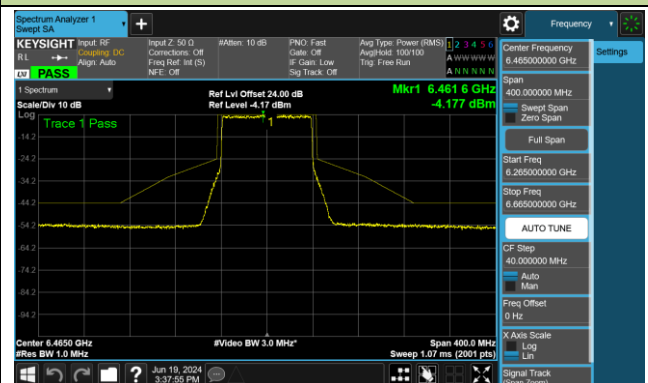

802.11ax-HE80 - Ant 0 (Nss = 1)

Channel 39 (6145MHz)

Channel 55 (6225MHz)

Channel 87 (6385MHz)

Channel 103 (6465MHz)

Channel 119 (6545MHz)

Channel 135 (6625MHz)

Channel 151 (6705MHz)

Channel 167 (6785MHz)

802.11ax-HE80 - Ant 0 (Nss = 1)

Channel 183 (6865MHz)

Channel 199 (6945MHz)

Channel 215 (7025MHz)

802.11ax-HE160 - Ant 0 (Nss = 1)

Channel 47 (6185MHz)

Channel 79 (6345MHz)