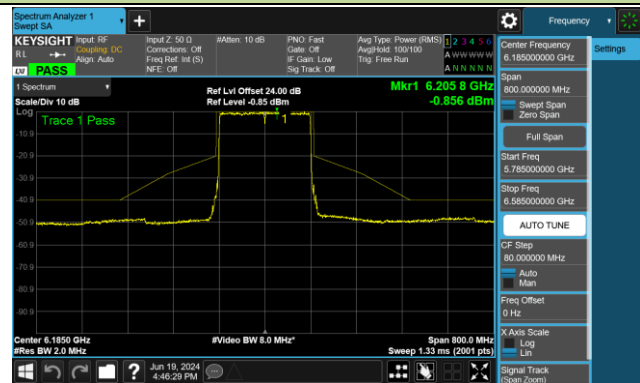

802.11be-EHT160 - Ant 0 (Nss = 1)

Channel 47 (6185MHz)