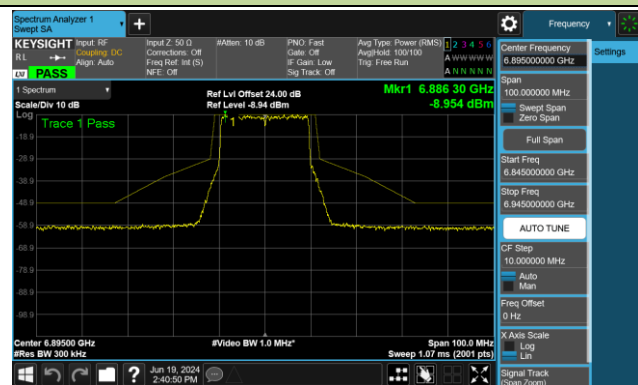

Channel 127 (6585MHz)

Channel 191 (6905MHz)

802.11ax-HE20 - Ant 1 (Nss = 1)

Channel 33 (6115MHz)

Channel 61 (6255MHz)

Channel 93 (6415MHz)

Channel 97 (6435MHz)

Channel 105 (6475MHz)

Channel 113 (6515MHz)

Channel 117 (6535MHz)

Channel 149 (6695MHz)

802.11ax-HE20 - Ant 1 (Nss = 1)

Channel 181 (6855MHz)

Channel 185 (6875MHz)

Channel 189 (6895MHz)

Channel 213 (7015MHz)

Channel 229 (7095MHz)