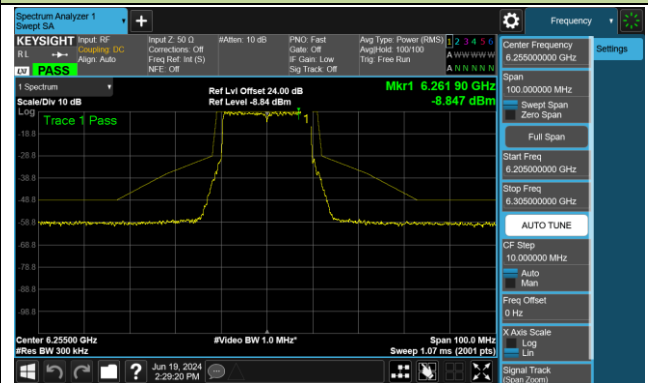

Channel 127 (6585MHz)

Channel 191 (6905MHz)

802.11ax-HE20 - Ant 1 (Nss = 1)

Channel 33 (6115MHz)

Channel 61 (6255MHz)

Channel 93 (6415MHz)

Channel 97 (6435MHz)

Channel 105 (6475MHz)

Channel 113 (6515MHz)

Channel 117 (6535MHz)

Channel 149 (6695MHz)

802.11ax-HE20 - Ant 1 (Nss = 1)

Channel 181 (6855MHz)

Channel 185 (6875MHz)

Channel 189 (6895MHz)

Channel 213 (7015MHz)