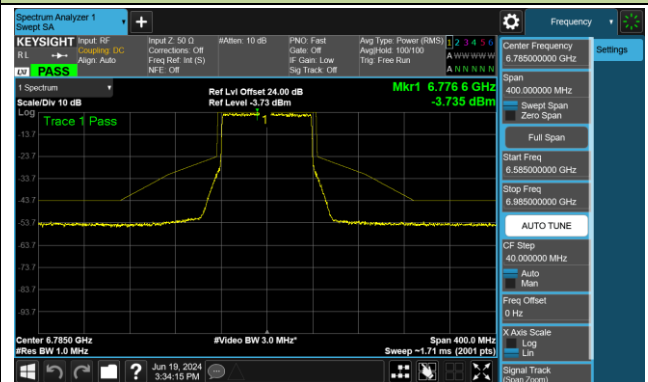

802.11ax-HE80 - Ant 0 (Nss = 1)

Channel 39 (6145MHz)

Channel 55 (6225MHz)

Channel 87 (6385MHz)

Channel 103 (6465MHz)

Channel 119 (6545MHz)

Channel 135 (6625MHz)

Channel 151 (6705MHz)

Channel 167 (6785MHz)

802.11ax-HE80 - Ant 0 (Nss = 1)

Channel 183 (6865MHz)

Channel 199 (6945MHz)

Channel 215 (7025MHz)

802.11ax-HE160 - Ant 0 (Nss = 1)

Channel 47 (6185MHz)

Channel 79 (6345MHz)