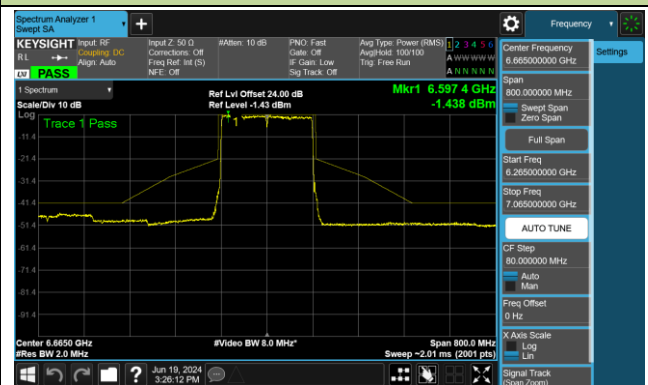

Channel 167 (6785MHz)

802.11ax-HE80 - Ant 0 (Nss = 1)

Channel 183 (6865MHz)

Channel 199 (6945MHz)

Channel 215 (7025MHz)

802.11ax-HE160 - Ant 0 (Nss = 1)

Channel 47 (6185MHz)

Channel 79 (6345MHz)

Channel 111 (6505MHz)

Channel 143 (6665MHz)

Channel 175 (6825MHz)

Channel 207 (6985MHz)

802.11be-EHT20 - Ant 0 (Nss = 1)

Channel 33 (6115MHz)

Channel 61 (6255MHz)

Channel 93 (6415MHz)