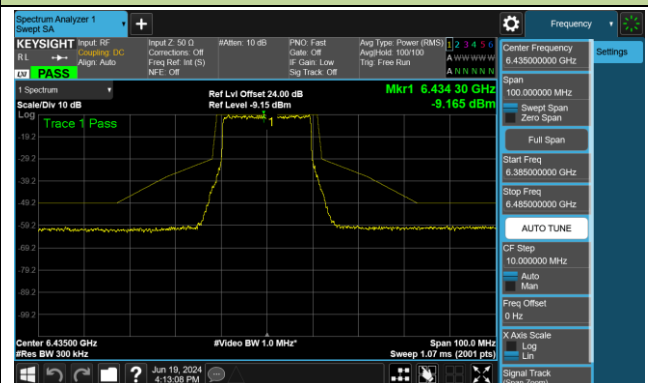

Channel 111 (6505MHz)

Channel 143 (6665MHz)

Channel 175 (6825MHz)

Channel 207 (6985MHz)

802.11be-EHT20 - Ant 0 (Nss = 1)

Channel 33 (6115MHz)

Channel 61 (6255MHz)

Channel 93 (6415MHz)

Channel 97 (6435MHz)

Channel 105 (6475MHz)

Channel 113 (6515MHz)

Channel 117 (6535MHz)

Channel 149 (6695MHz)

802.11be-EHT20 - Ant 0 (Nss = 1)

Channel 181 (6855MHz)

Channel 185 (6875MHz)