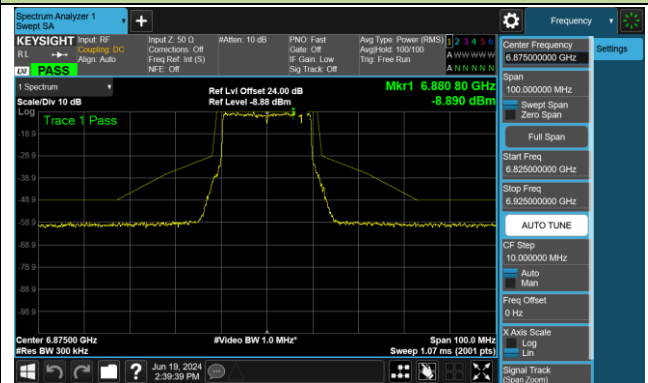

Channel 127 (6585MHz)

Channel 191 (6905MHz)

802.11ax-HE20 - Ant 1 (Nss = 1)

Channel 33 (6115MHz)

Channel 61 (6255MHz)

Channel 93 (6415MHz)

Channel 97 (6435MHz)

Channel 105 (6475MHz)

Channel 113 (6515MHz)

Channel 117 (6535MHz)

Channel 149 (6695MHz)

802.11ax-HE20 - Ant 1 (Nss = 1)

Channel 181 (6855MHz)

Channel 185 (6875MHz)

Channel 189 (6895MHz)

Channel 213 (7015MHz)

Channel 229 (7095MHz)