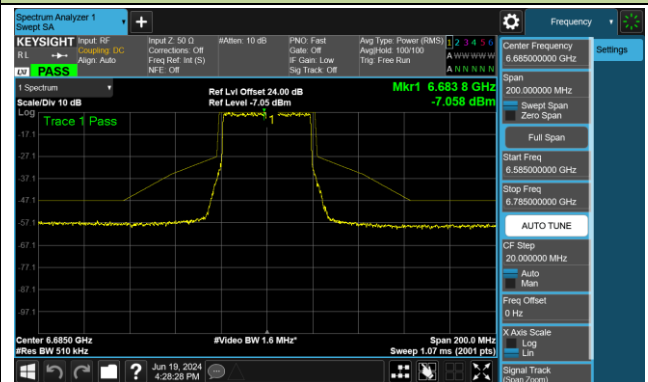

Channel 107 (6485MHz)

Channel 115 (6525MHz)

Channel 123 (6565MHz)

Channel 147 (6685MHz)

802.11be-EHT40 - Ant 0 (Nss = 1)

Channel 179 (6845MHz)

Channel 187 (6885MHz)

Channel 195 (6925MHz)

Channel 211 (7005MHz)

Channel 227 (7085MHz)

802.11be-EHT80 - Ant 0 (Nss = 1)

Channel 39 (6145MHz)

Channel 55 (6225MHz)

Channel 87 (6385MHz)

Channel 103 (6465MHz)

Channel 119 (6545MHz)