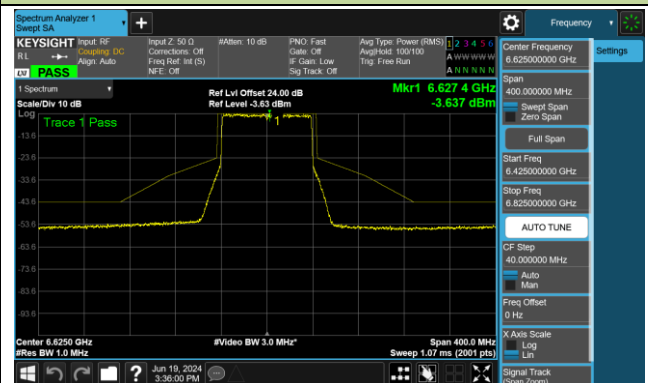

802.11ax-HE80 - Ant 0 (Nss = 1)

Channel 39 (6145MHz)

Channel 55 (6225MHz)

Channel 87 (6385MHz)

Channel 103 (6465MHz)

Channel 119 (6545MHz)

Channel 135 (6625MHz)

Channel 151 (6705MHz)

Channel 167 (6785MHz)

802.11ax-HE80 - Ant 0 (Nss = 1)

Channel 183 (6865MHz)

Channel 199 (6945MHz)

Channel 215 (7025MHz)

802.11ax-HE160 - Ant 0 (Nss = 1)

Channel 47 (6185MHz)

Channel 79 (6345MHz)