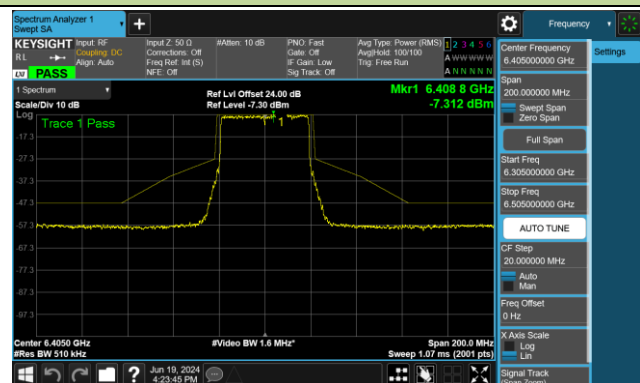

Channel 189 (6895MHz)

Channel 213 (7015MHz)

Channel 229 (7095MHz)

802.11be-EHT40 - Ant 0 (Nss = 1)

Channel 35 (6125MHz)

Channel 59 (6245MHz)

Channel 91 (6405MHz)

Channel 99 (6445MHz)

Channel 107 (6485MHz)

Channel 115 (6525MHz)

Channel 123 (6565MHz)

Channel 147 (6685MHz)

802.11be-EHT40 - Ant 0 (Nss = 1)

Channel 179 (6845MHz)

Channel 187 (6885MHz)

Channel 195 (6925MHz)