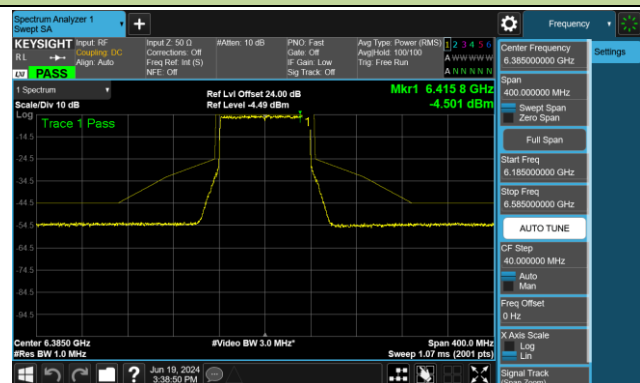

802.11ax-HE80 - Ant 0 (Nss = 1)

Channel 39 (6145MHz)

Channel 55 (6225MHz)

Channel 87 (6385MHz)

Channel 103 (6465MHz)

Channel 119 (6545MHz)

Channel 135 (6625MHz)

Channel 151 (6705MHz)

Channel 167 (6785MHz)

802.11ax-HE80 - Ant 0 (Nss = 1)

Channel 183 (6865MHz)

Channel 199 (6945MHz)

Channel 215 (7025MHz)

802.11ax-HE160 - Ant 0 (Nss = 1)

Channel 47 (6185MHz)

Channel 79 (6345MHz)