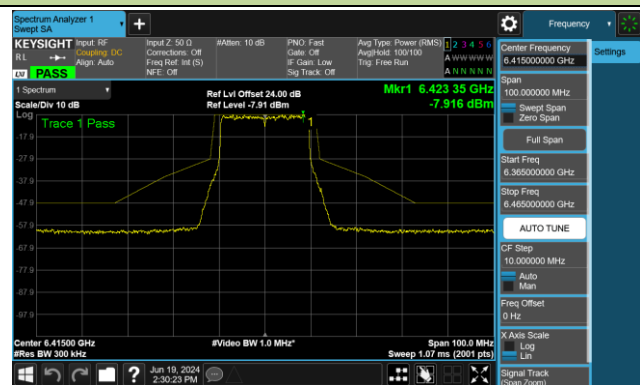

Channel 127 (6585MHz)

Channel 191 (6905MHz)

802.11ax-HE20 - Ant 1 (Nss = 1)

Channel 33 (6115MHz)

Channel 61 (6255MHz)

Channel 93 (6415MHz)

Channel 97 (6435MHz)

Channel 105 (6475MHz)

Channel 113 (6515MHz)

Channel 117 (6535MHz)

Channel 149 (6695MHz)

802.11ax-HE20 - Ant 1 (Nss = 1)

Channel 181 (6855MHz)

Channel 185 (6875MHz)

Channel 189 (6895MHz)

Channel 213 (7015MHz)