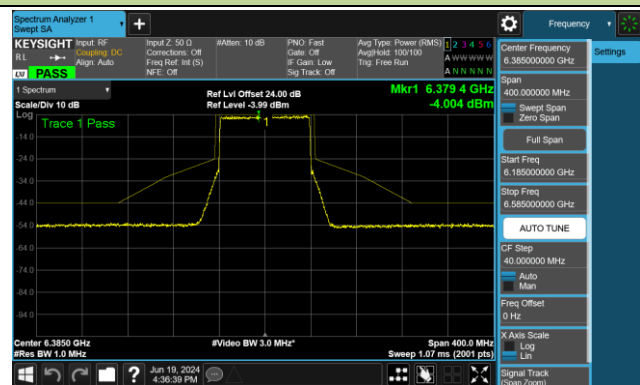

Channel 211 (7005MHz)

Channel 227 (7085MHz)

802.11be-EHT80 - Ant 0 (Nss = 1)

Channel 39 (6145MHz)

Channel 55 (6225MHz)

Channel 87 (6385MHz)

Channel 103 (6465MHz)

Channel 119 (6545MHz)

Channel 135 (6625MHz)

Channel 151 (6705MHz)

Channel 167 (6785MHz)

802.11be-EHT80 - Ant 0 (Nss = 1)

Channel 183 (6865MHz)

Channel 199 (6945MHz)

Channel 215 (7025MHz)

802.11be-EHT160 - Ant 0 (Nss = 1)