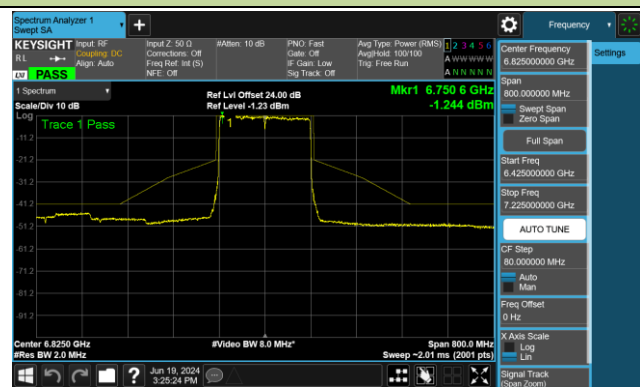

Channel 167 (6785MHz)

802.11ax-HE80 - Ant 0 (Nss = 1)

Channel 183 (6865MHz)

Channel 199 (6945MHz)

Channel 215 (7025MHz)

802.11ax-HE160 - Ant 0 (Nss = 1)

Channel 47 (6185MHz)

Channel 79 (6345MHz)

Channel 111 (6505MHz)

Channel 143 (6665MHz)

Channel 175 (6825MHz)

Channel 207 (6985MHz)

802.11be-EHT20 - Ant 0 (Nss = 1)

Channel 33 (6115MHz)

Channel 61 (6255MHz)

Channel 93 (6415MHz)