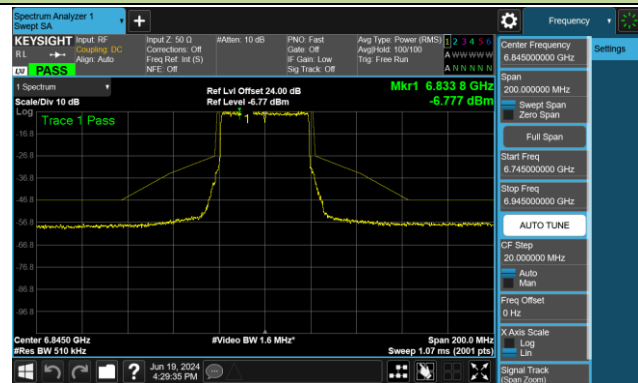

Channel 107 (6485MHz)

Channel 115 (6525MHz)

Channel 123 (6565MHz)

Channel 147 (6685MHz)

802.11be-EHT40 - Ant 0 (Nss = 1)

Channel 179 (6845MHz)

Channel 187 (6885MHz)

Channel 195 (6925MHz)

Channel 211 (7005MHz)

Channel 227 (7085MHz)

802.11be-EHT80 - Ant 0 (Nss = 1)

Channel 39 (6145MHz)

Channel 55 (6225MHz)

Channel 87 (6385MHz)

Channel 103 (6465MHz)

Channel 119 (6545MHz)