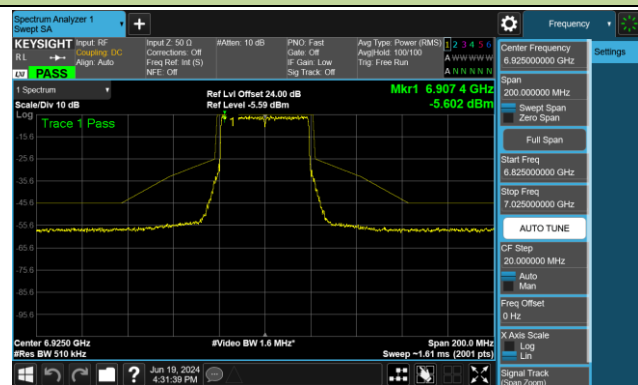

Channel 107 (6485MHz)

Channel 115 (6525MHz)

Channel 123 (6565MHz)

Channel 147 (6685MHz)

802.11be-EHT40 - Ant 0 (Nss = 1)

Channel 179 (6845MHz)

Channel 187 (6885MHz)

Channel 195 (6925MHz)

Channel 211 (7005MHz)

Channel 227 (7085MHz)

802.11be-EHT80 - Ant 0 (Nss = 1)

Channel 39 (6145MHz)

Channel 55 (6225MHz)

Channel 87 (6385MHz)

Channel 103 (6465MHz)

Channel 119 (6545MHz)