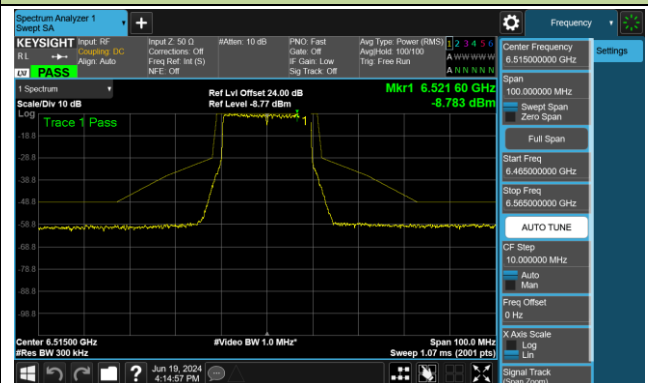

Channel 111 (6505MHz)

Channel 143 (6665MHz)

Channel 175 (6825MHz)

Channel 207 (6985MHz)

802.11be-EHT20 - Ant 0 (Nss = 1)

Channel 33 (6115MHz)

Channel 61 (6255MHz)

Channel 93 (6415MHz)

Channel 97 (6435MHz)

Channel 105 (6475MHz)

Channel 113 (6515MHz)

Channel 117 (6535MHz)

Channel 149 (6695MHz)

802.11be-EHT20 - Ant 0 (Nss = 1)

Channel 181 (6855MHz)

Channel 185 (6875MHz)