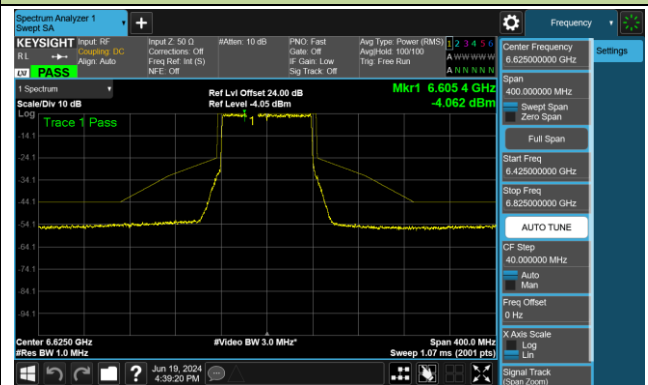

Channel 135 (6625MHz)