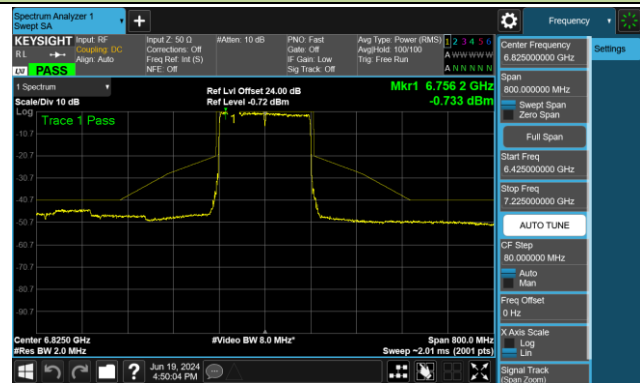

Channel 135 (6625MHz)

Channel 151 (6705MHz)

Channel 167 (6785MHz)

802.11be-EHT80 - Ant 0 (Nss = 1)

Channel 183 (6865MHz)

Channel 199 (6945MHz)

Channel 215 (7025MHz)

802.11be-EHT160 - Ant 0 (Nss = 1)

Channel 47 (6185MHz)

Channel 79 (6345MHz)

Channel 111 (6505MHz)

Channel 143 (6665MHz)

Channel 175 (6825MHz)

Channel 207 (6985MHz)

802.11be-EHT320 - Ant 0 (Nss = 1)

Channel 63 (6265MHz)

Channel 127 (6585MHz)

Channel 191 (6905MHz)

802.11ax-HE20 - Ant 1 (Nss = 1)

Channel 33 (6115MHz)

Channel 61 (6255MHz)

Channel 93 (6415MHz)

Channel 97 (6435MHz)

Channel 105 (6475MHz)