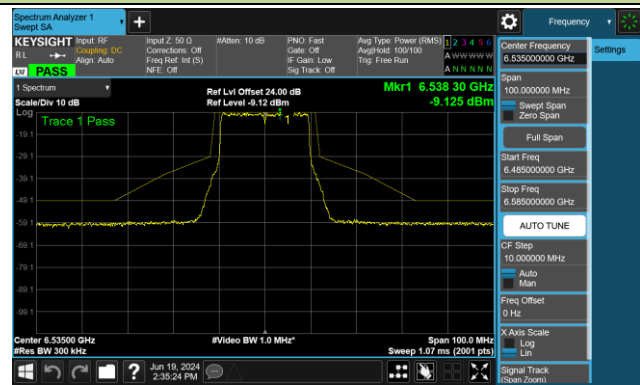

Channel 127 (6585MHz)

Channel 191 (6905MHz)

802.11ax-HE20 - Ant 1 (Nss = 1)

Channel 33 (6115MHz)

Channel 61 (6255MHz)

Channel 93 (6415MHz)

Channel 97 (6435MHz)

Channel 105 (6475MHz)

Channel 113 (6515MHz)

Channel 117 (6535MHz)

Channel 149 (6695MHz)

802.11ax-HE20 - Ant 1 (Nss = 1)

Channel 181 (6855MHz)

Channel 185 (6875MHz)

Channel 189 (6895MHz)

Channel 213 (7015MHz)