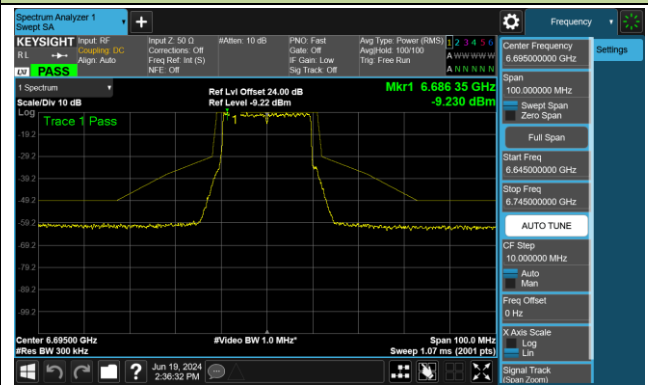

Channel 127 (6585MHz)

Channel 191 (6905MHz)

802.11ax-HE20 - Ant 1 (Nss = 1)

Channel 33 (6115MHz)

Channel 61 (6255MHz)

Channel 93 (6415MHz)

Channel 97 (6435MHz)

Channel 105 (6475MHz)

Channel 113 (6515MHz)

Channel 117 (6535MHz)

Channel 149 (6695MHz)

802.11ax-HE20 - Ant 1 (Nss = 1)

Channel 181 (6855MHz)

Channel 185 (6875MHz)

Channel 189 (6895MHz)

Channel 213 (7015MHz)