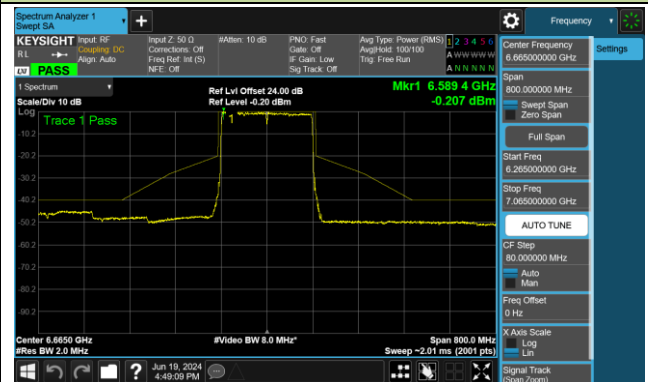

Channel 47 (6185MHz)

Channel 79 (6345MHz)

Channel 111 (6505MHz)

Channel 143 (6665MHz)

Channel 175 (6825MHz)

Channel 207 (6985MHz)

802.11be-EHT320 - Ant 0 (Nss = 1)

Channel 63 (6265MHz)

Channel 127 (6585MHz)

Channel 191 (6905MHz)

802.11ax-HE20 - Ant 1 (Nss = 1)

Channel 33 (6115MHz)

Channel 61 (6255MHz)

Channel 93 (6415MHz)

Channel 97 (6435MHz)

Channel 105 (6475MHz)