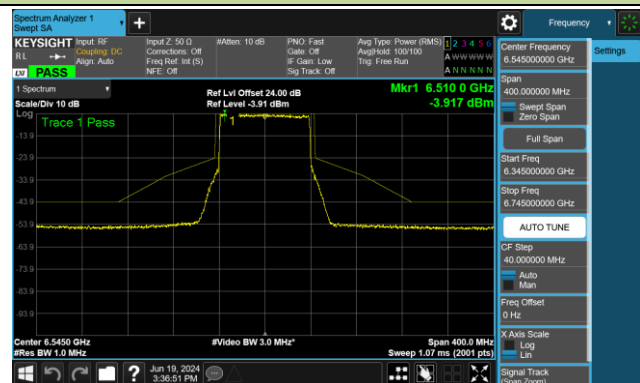

802.11ax-HE80 - Ant 0 (Nss = 1)

Channel 39 (6145MHz)

Channel 55 (6225MHz)

Channel 87 (6385MHz)

Channel 103 (6465MHz)

Channel 119 (6545MHz)

Channel 135 (6625MHz)

Channel 151 (6705MHz)

Channel 167 (6785MHz)

802.11ax-HE80 - Ant 0 (Nss = 1)

Channel 183 (6865MHz)

Channel 199 (6945MHz)

Channel 215 (7025MHz)

802.11ax-HE160 - Ant 0 (Nss = 1)

Channel 47 (6185MHz)

Channel 79 (6345MHz)