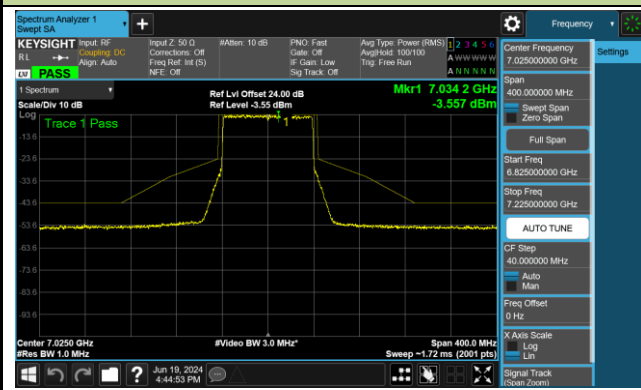

Channel 135 (6625MHz)

Channel 151 (6705MHz)

Channel 167 (6785MHz)

802.11be-EHT80 - Ant 0 (Nss = 1)

Channel 183 (6865MHz)

Channel 199 (6945MHz)

Channel 215 (7025MHz)

802.11be-EHT160 - Ant 0 (Nss = 1)