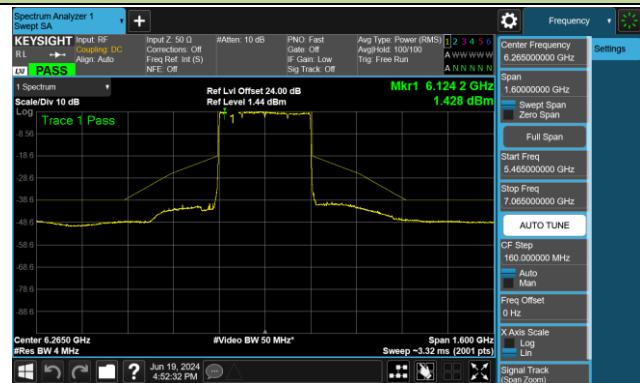

Channel 135 (6625MHz)

Channel 151 (6705MHz)

Channel 167 (6785MHz)

802.11be-EHT80 - Ant 0 (Nss = 1)

Channel 183 (6865MHz)

Channel 199 (6945MHz)

Channel 215 (7025MHz)

802.11be-EHT160 - Ant 0 (Nss = 1)

Channel 47 (6185MHz)

Channel 79 (6345MHz)

Channel 111 (6505MHz)

Channel 143 (6665MHz)

Channel 175 (6825MHz)

Channel 207 (6985MHz)

802.11be-EHT320 - Ant 0 (Nss = 1)

Channel 63 (6265MHz)

Channel 127 (6585MHz)

Channel 191 (6905MHz)

802.11ax-HE20 - Ant 1 (Nss = 1)

Channel 33 (6115MHz)

Channel 61 (6255MHz)

Channel 93 (6415MHz)

Channel 97 (6435MHz)

Channel 105 (6475MHz)