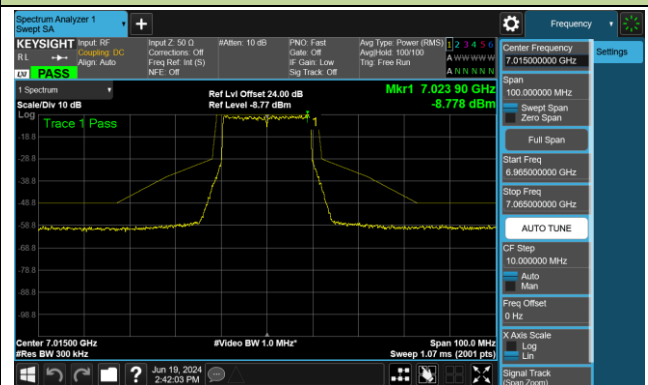

Channel 127 (6585MHz)

Channel 191 (6905MHz)

802.11ax-HE20 - Ant 1 (Nss = 1)

Channel 33 (6115MHz)

Channel 61 (6255MHz)

Channel 93 (6415MHz)

Channel 97 (6435MHz)

Channel 105 (6475MHz)

Channel 113 (6515MHz)

Channel 117 (6535MHz)

Channel 149 (6695MHz)

802.11ax-HE20 - Ant 1 (Nss = 1)

Channel 181 (6855MHz)

Channel 185 (6875MHz)

Channel 189 (6895MHz)

Channel 213 (7015MHz)

Channel 229 (7095MHz)