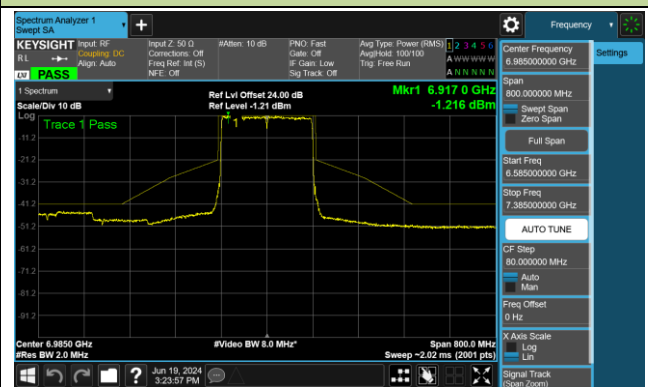

Channel 111 (6505MHz)

Channel 143 (6665MHz)

Channel 175 (6825MHz)

Channel 207 (6985MHz)

802.11be-EHT20 - Ant 0 (Nss = 1)

Channel 33 (6115MHz)

Channel 61 (6255MHz)

Channel 93 (6415MHz)

Channel 97 (6435MHz)

Channel 105 (6475MHz)

Channel 113 (6515MHz)

Channel 117 (6535MHz)

Channel 149 (6695MHz)

802.11be-EHT20 - Ant 0 (Nss = 1)

Channel 181 (6855MHz)

Channel 185 (6875MHz)