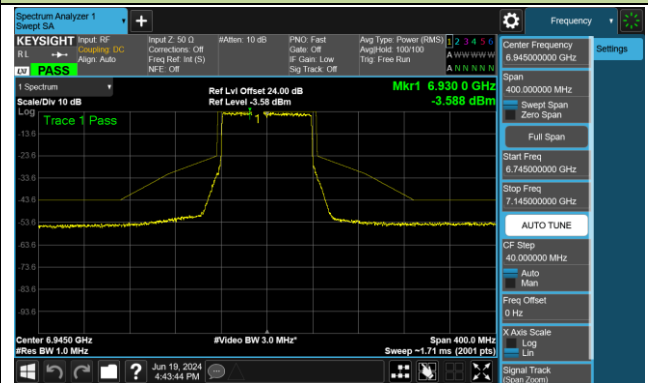

Channel 135 (6625MHz)

Channel 151 (6705MHz)

Channel 167 (6785MHz)

802.11be-EHT80 - Ant 0 (Nss = 1)

Channel 183 (6865MHz)

Channel 199 (6945MHz)

Channel 215 (7025MHz)

802.11be-EHT160 - Ant 0 (Nss = 1)