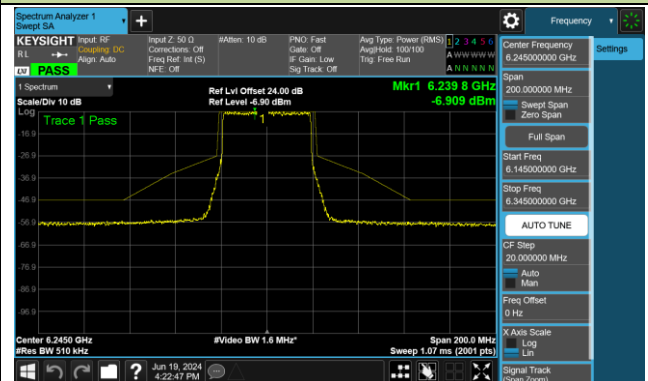

Channel 189 (6895MHz)

Channel 213 (7015MHz)

Channel 229 (7095MHz)

802.11be-EHT40 - Ant 0 (Nss = 1)

Channel 35 (6125MHz)

Channel 59 (6245MHz)

Channel 91 (6405MHz)

Channel 99 (6445MHz)