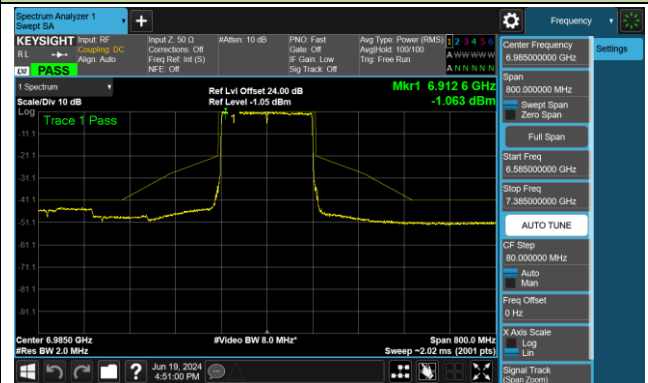

Channel 135 (6625MHz)

Channel 151 (6705MHz)

Channel 167 (6785MHz)

802.11be-EHT80 - Ant 0 (Nss = 1)

Channel 183 (6865MHz)

Channel 199 (6945MHz)

Channel 215 (7025MHz)

802.11be-EHT160 - Ant 0 (Nss = 1)

Channel 47 (6185MHz)

Channel 79 (6345MHz)

Channel 111 (6505MHz)

Channel 143 (6665MHz)

Channel 175 (6825MHz)

Channel 207 (6985MHz)

802.11be-EHT320 - Ant 0 (Nss = 1)

Channel 63 (6265MHz)

Channel 127 (6585MHz)

Channel 191 (6905MHz)

802.11ax-HE20 - Ant 1 (Nss = 1)

Channel 33 (6115MHz)

Channel 61 (6255MHz)

Channel 93 (6415MHz)

Channel 97 (6435MHz)

Channel 105 (6475MHz)