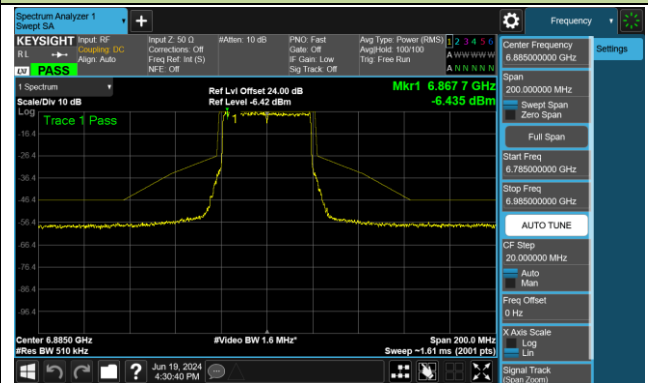

Channel 107 (6485MHz)

Channel 115 (6525MHz)

Channel 123 (6565MHz)

Channel 147 (6685MHz)

802.11be-EHT40 - Ant 0 (Nss = 1)

Channel 179 (6845MHz)

Channel 187 (6885MHz)

Channel 195 (6925MHz)

Channel 211 (7005MHz)

Channel 227 (7085MHz)

802.11be-EHT80 - Ant 0 (Nss = 1)

Channel 39 (6145MHz)

Channel 55 (6225MHz)

Channel 87 (6385MHz)

Channel 103 (6465MHz)

Channel 119 (6545MHz)