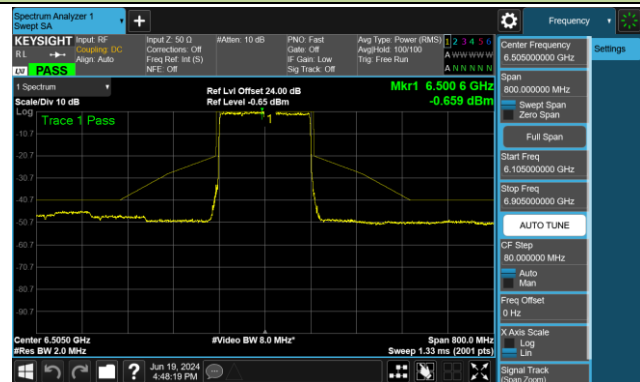

Channel 111 (6505MHz)