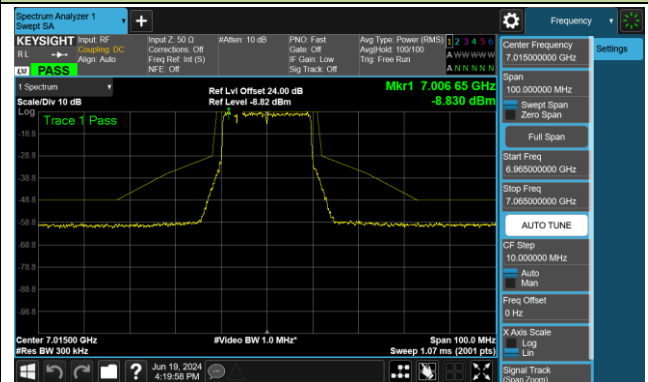

Channel 97 (6435MHz)

Channel 105 (6475MHz)

Channel 113 (6515MHz)

Channel 117 (6535MHz)

Channel 149 (6695MHz)

802.11be-EHT20 - Ant 0 (Nss = 1)

Channel 181 (6855MHz)

Channel 185 (6875MHz)

Channel 189 (6895MHz)

Channel 213 (7015MHz)

Channel 229 (7095MHz)

802.11be-EHT40 - Ant 0 (Nss = 1)

Channel 35 (6125MHz)

Channel 59 (6245MHz)

Channel 91 (6405MHz)

Channel 99 (6445MHz)