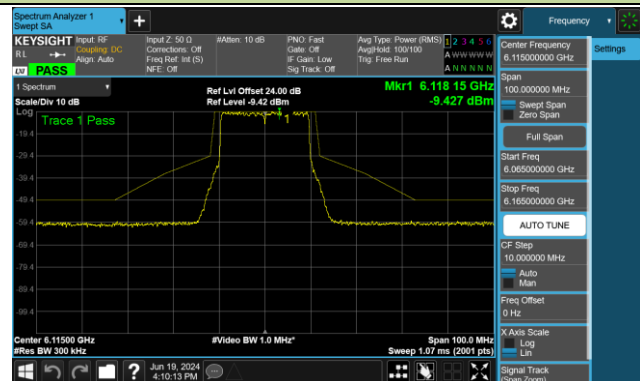

Channel 111 (6505MHz)

Channel 143 (6665MHz)

Channel 175 (6825MHz)

Channel 207 (6985MHz)

802.11be-EHT20 - Ant 0 (Nss = 1)

Channel 33 (6115MHz)

Channel 61 (6255MHz)

Channel 93 (6415MHz)

Channel 97 (6435MHz)

Channel 105 (6475MHz)

Channel 113 (6515MHz)

Channel 117 (6535MHz)

Channel 149 (6695MHz)

802.11be-EHT20 - Ant 0 (Nss = 1)

Channel 181 (6855MHz)

Channel 185 (6875MHz)