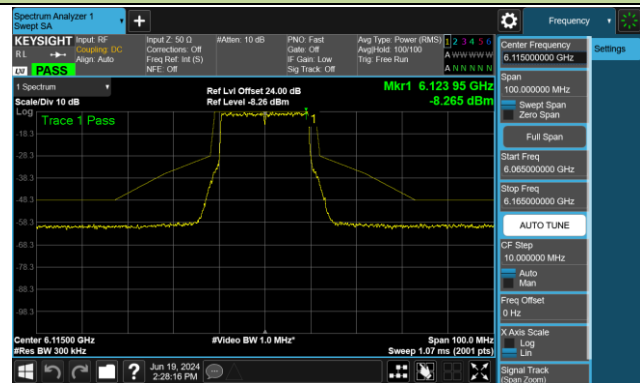

Channel 127 (6585MHz)

Channel 191 (6905MHz)

802.11ax-HE20 - Ant 1 (Nss = 1)

Channel 33 (6115MHz)

Channel 61 (6255MHz)

Channel 93 (6415MHz)

Channel 97 (6435MHz)

Channel 105 (6475MHz)

Channel 113 (6515MHz)

Channel 117 (6535MHz)

Channel 149 (6695MHz)

802.11ax-HE20 - Ant 1 (Nss = 1)

Channel 181 (6855MHz)

Channel 185 (6875MHz)

Channel 189 (6895MHz)

Channel 213 (7015MHz)