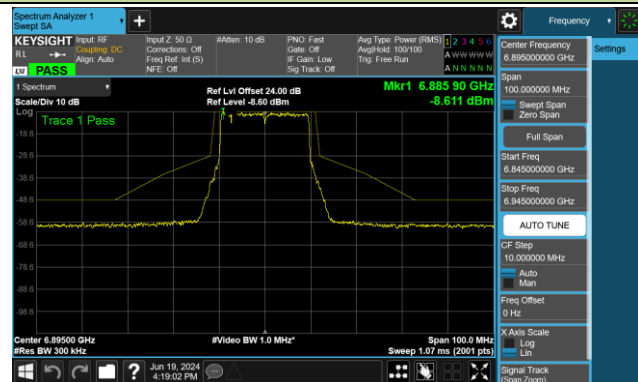

Channel 97 (6435MHz)

Channel 105 (6475MHz)

Channel 113 (6515MHz)

Channel 117 (6535MHz)

Channel 149 (6695MHz)

802.11be-EHT20 - Ant 0 (Nss = 1)

Channel 181 (6855MHz)

Channel 185 (6875MHz)

Channel 189 (6895MHz)

Channel 213 (7015MHz)

Channel 229 (7095MHz)

802.11be-EHT40 - Ant 0 (Nss = 1)

Channel 35 (6125MHz)

Channel 59 (6245MHz)

Channel 91 (6405MHz)

Channel 99 (6445MHz)