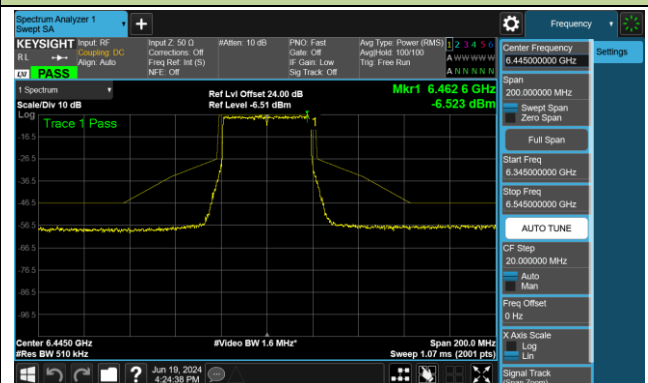

Channel 189 (6895MHz)

Channel 213 (7015MHz)

Channel 229 (7095MHz)

802.11be-EHT40 - Ant 0 (Nss = 1)

Channel 35 (6125MHz)

Channel 59 (6245MHz)

Channel 91 (6405MHz)

Channel 99 (6445MHz)