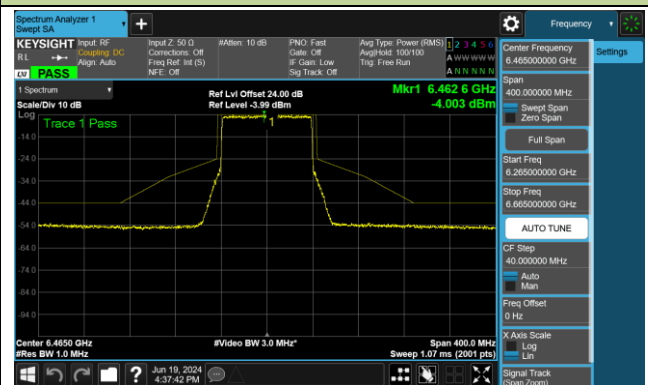

Channel 211 (7005MHz)

Channel 227 (7085MHz)

802.11be-EHT80 - Ant 0 (Nss = 1)

Channel 39 (6145MHz)

Channel 55 (6225MHz)

Channel 87 (6385MHz)

Channel 103 (6465MHz)

Channel 119 (6545MHz)