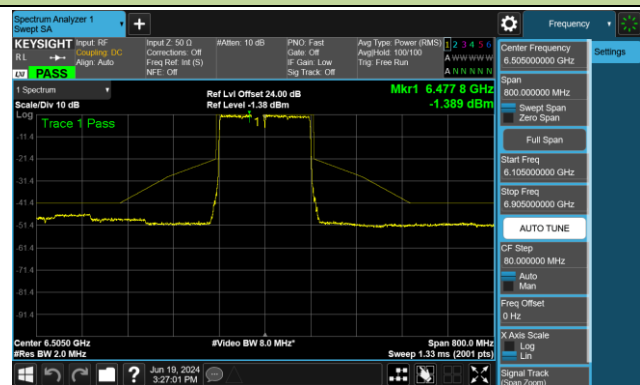

Channel 167 (6785MHz)

802.11ax-HE80 - Ant 0 (Nss = 1)

Channel 183 (6865MHz)

Channel 199 (6945MHz)

Channel 215 (7025MHz)

802.11ax-HE160 - Ant 0 (Nss = 1)

Channel 47 (6185MHz)

Channel 79 (6345MHz)

Channel 111 (6505MHz)

Channel 143 (6665MHz)

Channel 175 (6825MHz)

Channel 207 (6985MHz)

802.11be-EHT20 - Ant 0 (Nss = 1)

Channel 33 (6115MHz)

Channel 61 (6255MHz)

Channel 93 (6415MHz)