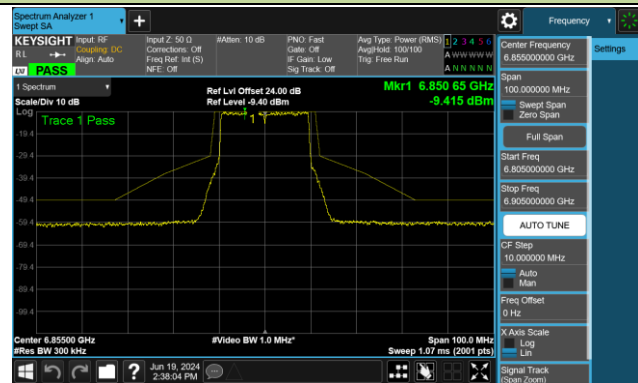

Channel 127 (6585MHz)

Channel 191 (6905MHz)

802.11ax-HE20 - Ant 1 (Nss = 1)

Channel 33 (6115MHz)

Channel 61 (6255MHz)

Channel 93 (6415MHz)

Channel 97 (6435MHz)

Channel 105 (6475MHz)

Channel 113 (6515MHz)

Channel 117 (6535MHz)

Channel 149 (6695MHz)

802.11ax-HE20 - Ant 1 (Nss = 1)

Channel 181 (6855MHz)

Channel 185 (6875MHz)

Channel 189 (6895MHz)

Channel 213 (7015MHz)

Channel 229 (7095MHz)