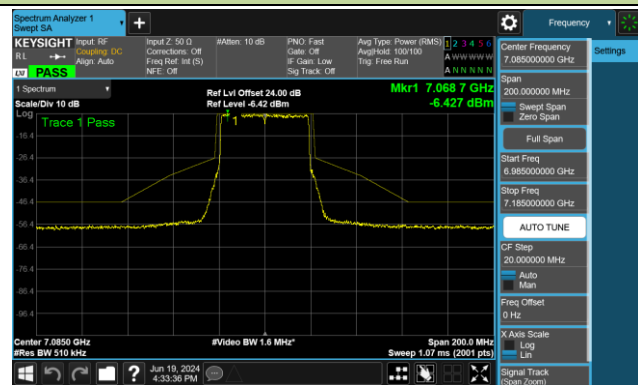

Channel 107 (6485MHz)

Channel 115 (6525MHz)

Channel 123 (6565MHz)

Channel 147 (6685MHz)

802.11be-EHT40 - Ant 0 (Nss = 1)

Channel 179 (6845MHz)

Channel 187 (6885MHz)

Channel 195 (6925MHz)

Channel 211 (7005MHz)

Channel 227 (7085MHz)

802.11be-EHT80 - Ant 0 (Nss = 1)

Channel 39 (6145MHz)

Channel 55 (6225MHz)

Channel 87 (6385MHz)

Channel 103 (6465MHz)

Channel 119 (6545MHz)