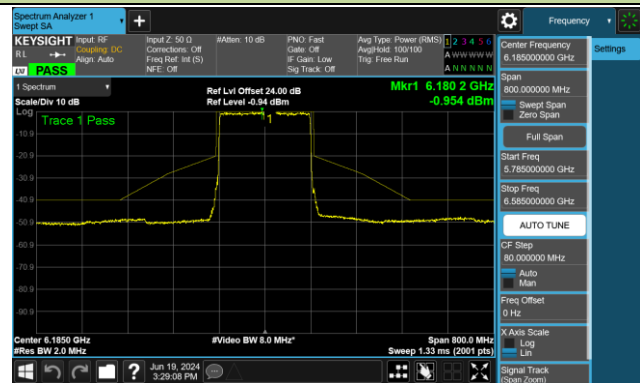

Channel 167 (6785MHz)

802.11ax-HE80 - Ant 0 (Nss = 1)

Channel 183 (6865MHz)

Channel 199 (6945MHz)

Channel 215 (7025MHz)

802.11ax-HE160 - Ant 0 (Nss = 1)

Channel 47 (6185MHz)

Channel 79 (6345MHz)

Channel 111 (6505MHz)

Channel 143 (6665MHz)

Channel 175 (6825MHz)

Channel 207 (6985MHz)

802.11be-EHT20 - Ant 0 (Nss = 1)

Channel 33 (6115MHz)

Channel 61 (6255MHz)

Channel 93 (6415MHz)