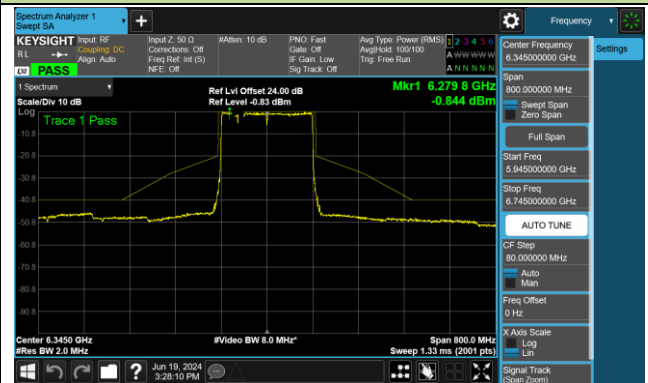

Channel 167 (6785MHz)

802.11ax-HE80 - Ant 0 (Nss = 1)

Channel 183 (6865MHz)

Channel 199 (6945MHz)

Channel 215 (7025MHz)

802.11ax-HE160 - Ant 0 (Nss = 1)

Channel 47 (6185MHz)

Channel 79 (6345MHz)

Channel 111 (6505MHz)

Channel 143 (6665MHz)

Channel 175 (6825MHz)

Channel 207 (6985MHz)

802.11be-EHT20 - Ant 0 (Nss = 1)

Channel 33 (6115MHz)

Channel 61 (6255MHz)

Channel 93 (6415MHz)