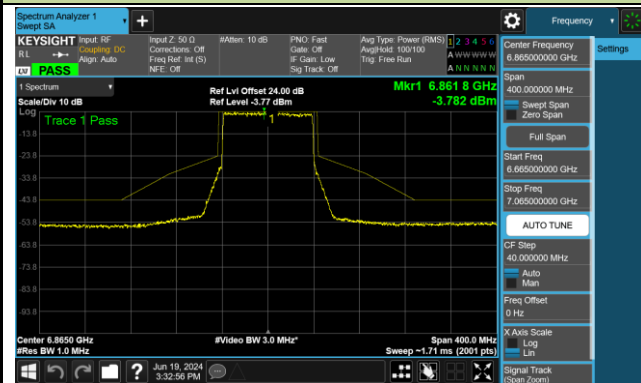

802.11ax-HE80 - Ant 0 (Nss = 1)

Channel 39 (6145MHz)

Channel 55 (6225MHz)

Channel 87 (6385MHz)

Channel 103 (6465MHz)

Channel 119 (6545MHz)

Channel 135 (6625MHz)

Channel 151 (6705MHz)

Channel 167 (6785MHz)

802.11ax-HE80 - Ant 0 (Nss = 1)

Channel 183 (6865MHz)

Channel 199 (6945MHz)

Channel 215 (7025MHz)

802.11ax-HE160 - Ant 0 (Nss = 1)

Channel 47 (6185MHz)

Channel 79 (6345MHz)