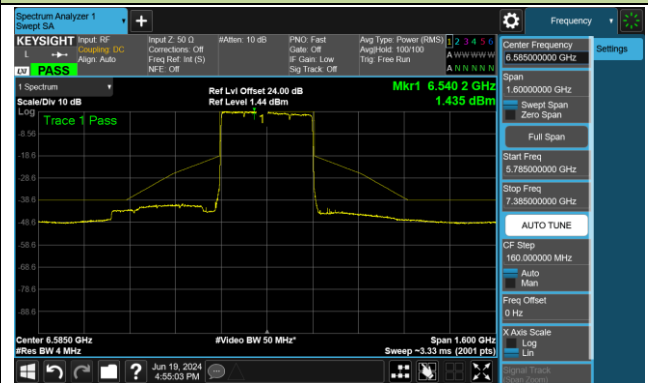

Channel 47 (6185MHz)

Channel 79 (6345MHz)

Channel 111 (6505MHz)

Channel 143 (6665MHz)

Channel 175 (6825MHz)

Channel 207 (6985MHz)

802.11be-EHT320 - Ant 0 (Nss = 1)

Channel 63 (6265MHz)

Channel 127 (6585MHz)

Channel 191 (6905MHz)

802.11ax-HE20 - Ant 1 (Nss = 1)

Channel 33 (6115MHz)

Channel 61 (6255MHz)

Channel 93 (6415MHz)

Channel 97 (6435MHz)

Channel 105 (6475MHz)