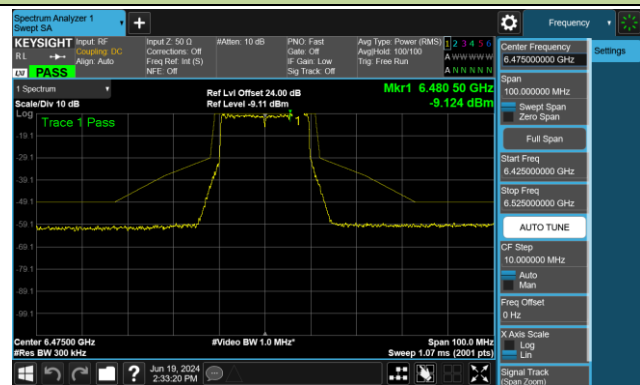

Channel 127 (6585MHz)

Channel 191 (6905MHz)

802.11ax-HE20 - Ant 1 (Nss = 1)

Channel 33 (6115MHz)

Channel 61 (6255MHz)

Channel 93 (6415MHz)

Channel 97 (6435MHz)

Channel 105 (6475MHz)

Channel 113 (6515MHz)

Channel 117 (6535MHz)

Channel 149 (6695MHz)

802.11ax-HE20 - Ant 1 (Nss = 1)

Channel 181 (6855MHz)

Channel 185 (6875MHz)

Channel 189 (6895MHz)

Channel 213 (7015MHz)