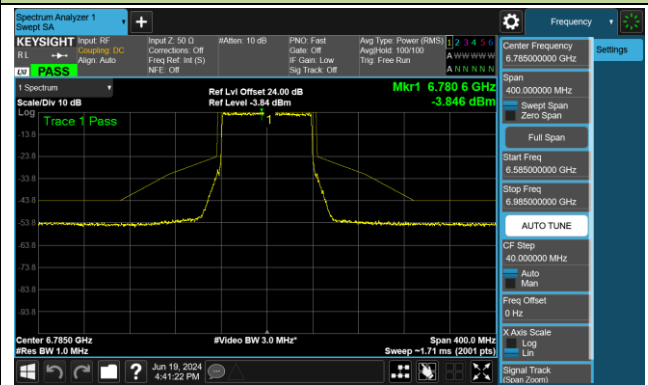

Channel 167 (6785MHz)