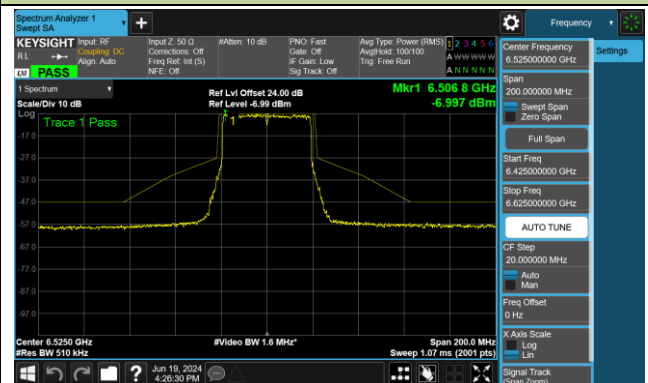

Channel 115 (6525MHz)