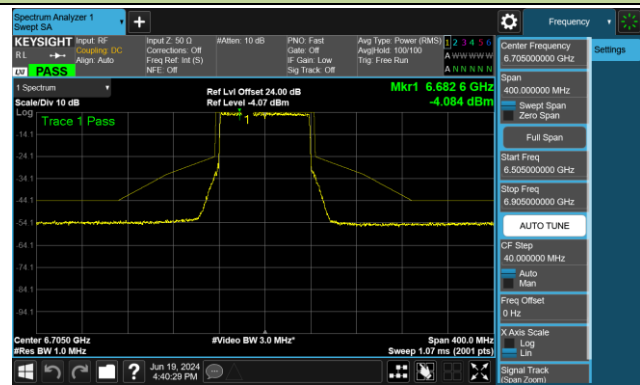

Channel 211 (7005MHz)

Channel 227 (7085MHz)

802.11be-EHT80 - Ant 0 (Nss = 1)

Channel 39 (6145MHz)

Channel 55 (6225MHz)

Channel 87 (6385MHz)

Channel 103 (6465MHz)

Channel 119 (6545MHz)

Channel 135 (6625MHz)

Channel 151 (6705MHz)

Channel 167 (6785MHz)

802.11be-EHT80 - Ant 0 (Nss = 1)

Channel 183 (6865MHz)

Channel 199 (6945MHz)

Channel 215 (7025MHz)

802.11be-EHT160 - Ant 0 (Nss = 1)