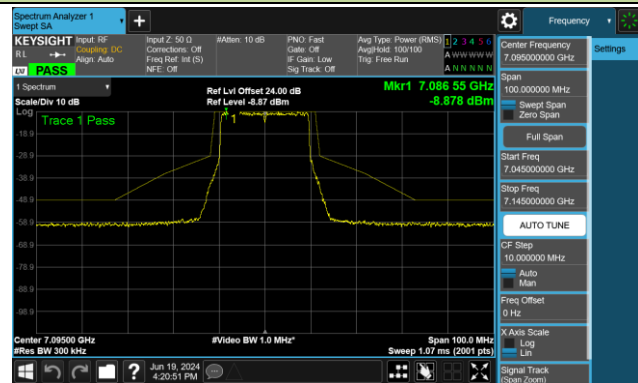

Channel 97 (6435MHz)

Channel 105 (6475MHz)

Channel 113 (6515MHz)

Channel 117 (6535MHz)

Channel 149 (6695MHz)

802.11be-EHT20 - Ant 0 (Nss = 1)

Channel 181 (6855MHz)

Channel 185 (6875MHz)

Channel 189 (6895MHz)

Channel 213 (7015MHz)

Channel 229 (7095MHz)

802.11be-EHT40 - Ant 0 (Nss = 1)

Channel 35 (6125MHz)

Channel 59 (6245MHz)

Channel 91 (6405MHz)

Channel 99 (6445MHz)