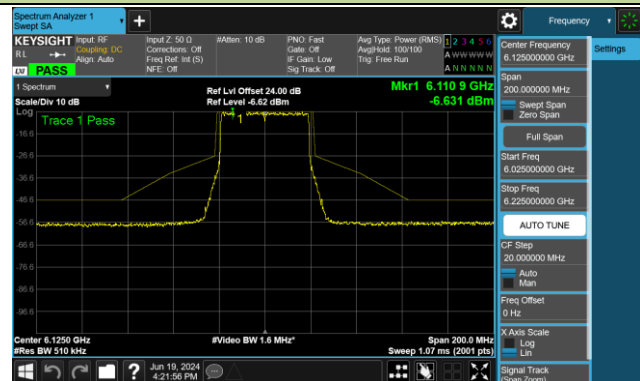

Channel 189 (6895MHz)

Channel 213 (7015MHz)

Channel 229 (7095MHz)

802.11be-EHT40 - Ant 0 (Nss = 1)

Channel 35 (6125MHz)

Channel 59 (6245MHz)

Channel 91 (6405MHz)

Channel 99 (6445MHz)