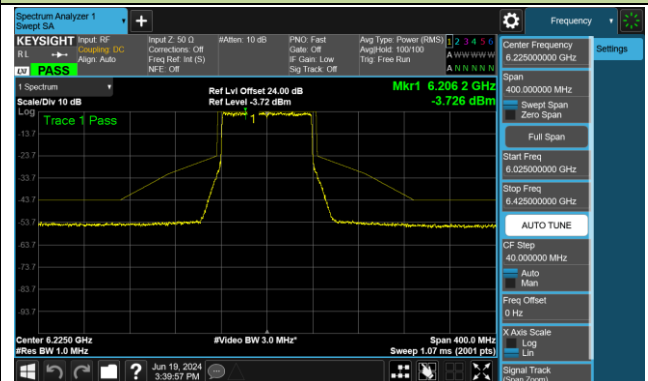

802.11ax-HE80 - Ant 0 (Nss = 1)

Channel 39 (6145MHz)

Channel 55 (6225MHz)

Channel 87 (6385MHz)

Channel 103 (6465MHz)

Channel 119 (6545MHz)

Channel 135 (6625MHz)

Channel 151 (6705MHz)

Channel 167 (6785MHz)

802.11ax-HE80 - Ant 0 (Nss = 1)

Channel 183 (6865MHz)

Channel 199 (6945MHz)

Channel 215 (7025MHz)

802.11ax-HE160 - Ant 0 (Nss = 1)

Channel 47 (6185MHz)

Channel 79 (6345MHz)