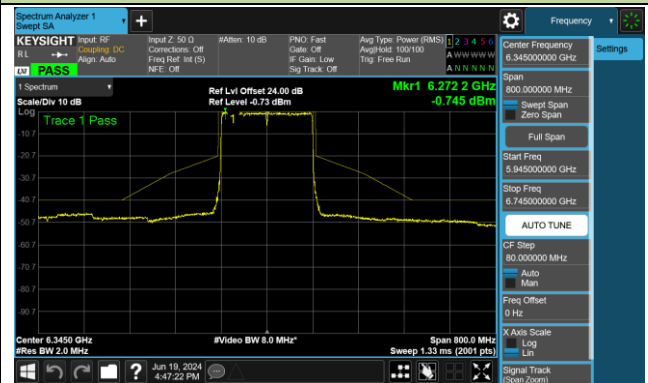

Channel 211 (7005MHz)

Channel 227 (7085MHz)

802.11be-EHT80 - Ant 0 (Nss = 1)

Channel 39 (6145MHz)

Channel 55 (6225MHz)

Channel 87 (6385MHz)

Channel 103 (6465MHz)

Channel 119 (6545MHz)

Channel 135 (6625MHz)

Channel 151 (6705MHz)

Channel 167 (6785MHz)

802.11be-EHT80 - Ant 0 (Nss = 1)

Channel 183 (6865MHz)

Channel 199 (6945MHz)

Channel 215 (7025MHz)

802.11be-EHT160 - Ant 0 (Nss = 1)

Channel 47 (6185MHz)

Channel 79 (6345MHz)

Channel 111 (6505MHz)

Channel 143 (6665MHz)

Channel 175 (6825MHz)

Channel 207 (6985MHz)

802.11be-EHT320 - Ant 0 (Nss = 1)

Channel 63 (6265MHz)