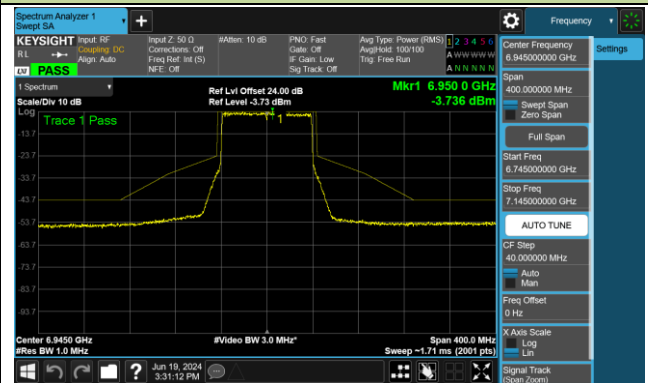

Channel 167 (6785MHz)

802.11ax-HE80 - Ant 0 (Nss = 1)

Channel 183 (6865MHz)

Channel 199 (6945MHz)

Channel 215 (7025MHz)

802.11ax-HE160 - Ant 0 (Nss = 1)

Channel 47 (6185MHz)

Channel 79 (6345MHz)

Channel 111 (6505MHz)

Channel 143 (6665MHz)

Channel 175 (6825MHz)

Channel 207 (6985MHz)

802.11be-EHT20 - Ant 0 (Nss = 1)

Channel 33 (6115MHz)

Channel 61 (6255MHz)

Channel 93 (6415MHz)