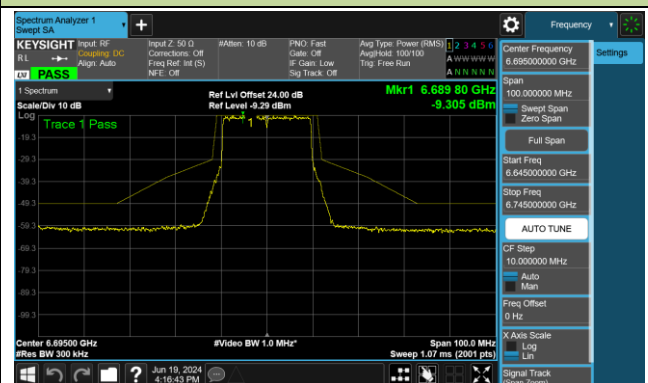

Channel 97 (6435MHz)

Channel 105 (6475MHz)

Channel 113 (6515MHz)

Channel 117 (6535MHz)

Channel 149 (6695MHz)

802.11be-EHT20 - Ant 0 (Nss = 1)

Channel 181 (6855MHz)

Channel 185 (6875MHz)

Channel 189 (6895MHz)

Channel 213 (7015MHz)

Channel 229 (7095MHz)

802.11be-EHT40 - Ant 0 (Nss = 1)

Channel 35 (6125MHz)

Channel 59 (6245MHz)

Channel 91 (6405MHz)

Channel 99 (6445MHz)