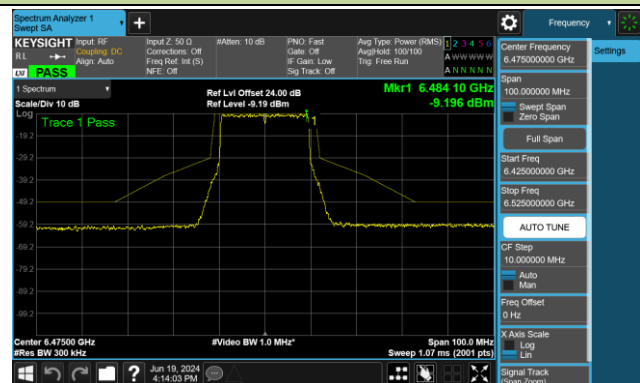

Channel 111 (6505MHz)

Channel 143 (6665MHz)

Channel 175 (6825MHz)

Channel 207 (6985MHz)

802.11be-EHT20 - Ant 0 (Nss = 1)

Channel 33 (6115MHz)

Channel 61 (6255MHz)

Channel 93 (6415MHz)

Channel 97 (6435MHz)

Channel 105 (6475MHz)

Channel 113 (6515MHz)

Channel 117 (6535MHz)

Channel 149 (6695MHz)

802.11be-EHT20 - Ant 0 (Nss = 1)

Channel 181 (6855MHz)

Channel 185 (6875MHz)