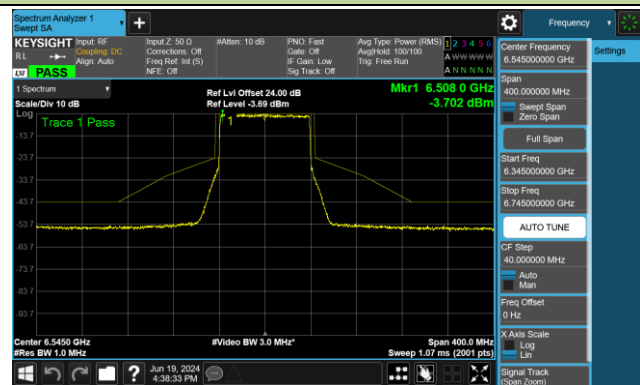

Channel 211 (7005MHz)

Channel 227 (7085MHz)

802.11be-EHT80 - Ant 0 (Nss = 1)

Channel 39 (6145MHz)

Channel 55 (6225MHz)

Channel 87 (6385MHz)

Channel 103 (6465MHz)

Channel 119 (6545MHz)

Channel 135 (6625MHz)

Channel 151 (6705MHz)

Channel 167 (6785MHz)

802.11be-EHT80 - Ant 0 (Nss = 1)

Channel 183 (6865MHz)

Channel 199 (6945MHz)

Channel 215 (7025MHz)

802.11be-EHT160 - Ant 0 (Nss = 1)