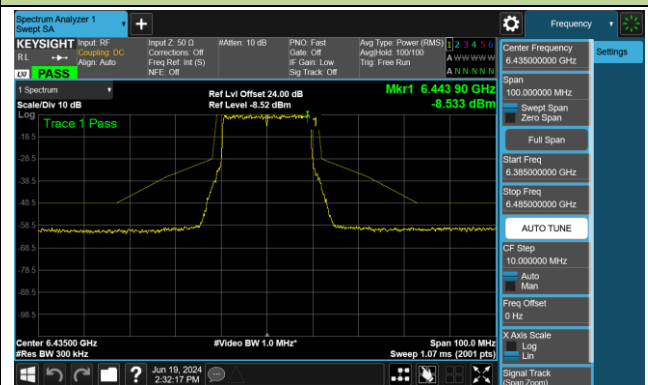

Channel 127 (6585MHz)

Channel 191 (6905MHz)

802.11ax-HE20 - Ant 1 (Nss = 1)

Channel 33 (6115MHz)

Channel 61 (6255MHz)

Channel 93 (6415MHz)

Channel 97 (6435MHz)

Channel 105 (6475MHz)

Channel 113 (6515MHz)

Channel 117 (6535MHz)

Channel 149 (6695MHz)

802.11ax-HE20 - Ant 1 (Nss = 1)

Channel 181 (6855MHz)

Channel 185 (6875MHz)

Channel 189 (6895MHz)

Channel 213 (7015MHz)