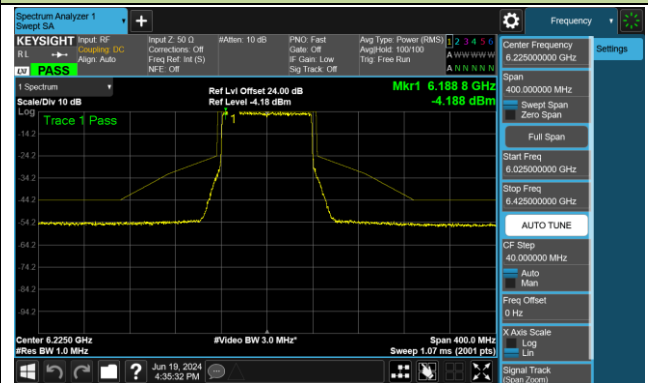

Channel 211 (7005MHz)

Channel 227 (7085MHz)

802.11be-EHT80 - Ant 0 (Nss = 1)

Channel 39 (6145MHz)

Channel 55 (6225MHz)

Channel 87 (6385MHz)

Channel 103 (6465MHz)

Channel 119 (6545MHz)

Channel 135 (6625MHz)

Channel 151 (6705MHz)

Channel 167 (6785MHz)

802.11be-EHT80 - Ant 0 (Nss = 1)

Channel 183 (6865MHz)

Channel 199 (6945MHz)

Channel 215 (7025MHz)

802.11be-EHT160 - Ant 0 (Nss = 1)