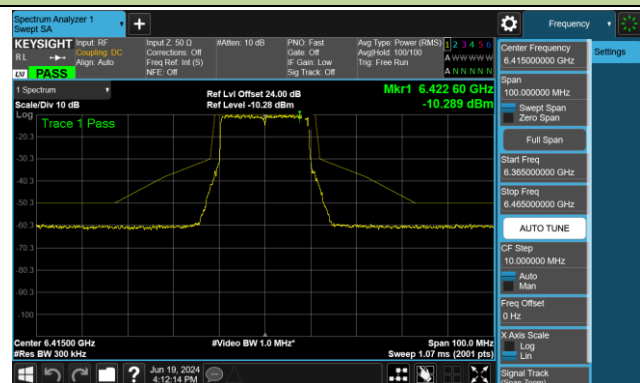

Channel 111 (6505MHz)

Channel 143 (6665MHz)

Channel 175 (6825MHz)

Channel 207 (6985MHz)

802.11be-EHT20 - Ant 0 (Nss = 1)

Channel 33 (6115MHz)

Channel 61 (6255MHz)

Channel 93 (6415MHz)

Channel 97 (6435MHz)

Channel 105 (6475MHz)

Channel 113 (6515MHz)

Channel 117 (6535MHz)

Channel 149 (6695MHz)

802.11be-EHT20 - Ant 0 (Nss = 1)

Channel 181 (6855MHz)

Channel 185 (6875MHz)