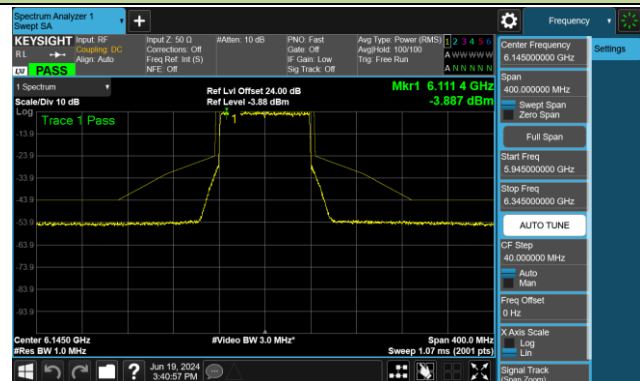

802.11ax-HE80 - Ant 0 (Nss = 1)

Channel 39 (6145MHz)

Channel 55 (6225MHz)

Channel 87 (6385MHz)

Channel 103 (6465MHz)

Channel 119 (6545MHz)

Channel 135 (6625MHz)

Channel 151 (6705MHz)

Channel 167 (6785MHz)

802.11ax-HE80 - Ant 0 (Nss = 1)

Channel 183 (6865MHz)

Channel 199 (6945MHz)

Channel 215 (7025MHz)

802.11ax-HE160 - Ant 0 (Nss = 1)

Channel 47 (6185MHz)

Channel 79 (6345MHz)