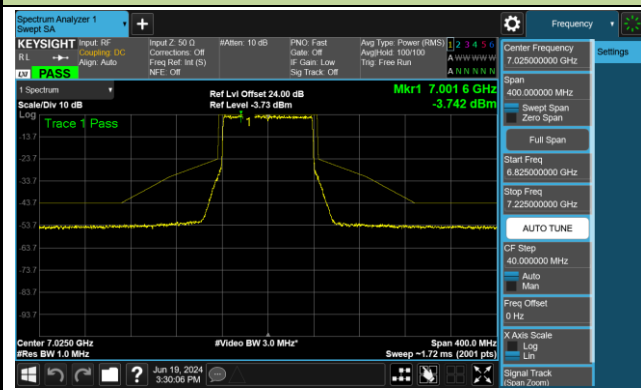

Channel 167 (6785MHz)

802.11ax-HE80 - Ant 0 (Nss = 1)

Channel 183 (6865MHz)

Channel 199 (6945MHz)

Channel 215 (7025MHz)

802.11ax-HE160 - Ant 0 (Nss = 1)

Channel 47 (6185MHz)

Channel 79 (6345MHz)

Channel 111 (6505MHz)

Channel 143 (6665MHz)

Channel 175 (6825MHz)

Channel 207 (6985MHz)

802.11be-EHT20 - Ant 0 (Nss = 1)

Channel 33 (6115MHz)

Channel 61 (6255MHz)

Channel 93 (6415MHz)