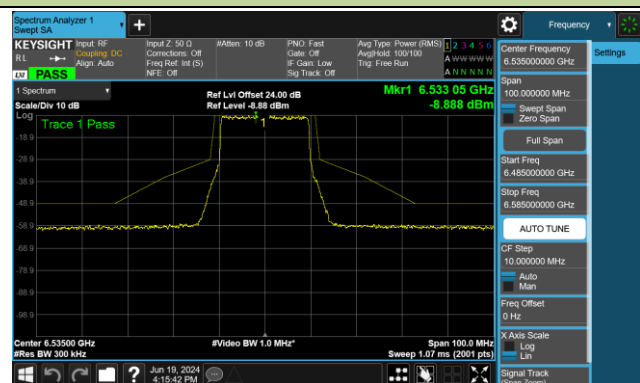

Channel 97 (6435MHz)

Channel 105 (6475MHz)

Channel 113 (6515MHz)

Channel 117 (6535MHz)

Channel 149 (6695MHz)

802.11be-EHT20 - Ant 0 (Nss = 1)

Channel 181 (6855MHz)

Channel 185 (6875MHz)

Channel 189 (6895MHz)

Channel 213 (7015MHz)

Channel 229 (7095MHz)

802.11be-EHT40 - Ant 0 (Nss = 1)

Channel 35 (6125MHz)

Channel 59 (6245MHz)

Channel 91 (6405MHz)

Channel 99 (6445MHz)