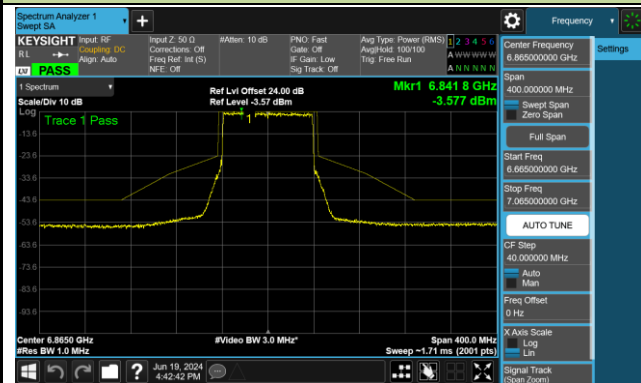

Channel 135 (6625MHz)

Channel 151 (6705MHz)

Channel 167 (6785MHz)

802.11be-EHT80 - Ant 0 (Nss = 1)

Channel 183 (6865MHz)

Channel 199 (6945MHz)

Channel 215 (7025MHz)

802.11be-EHT160 - Ant 0 (Nss = 1)