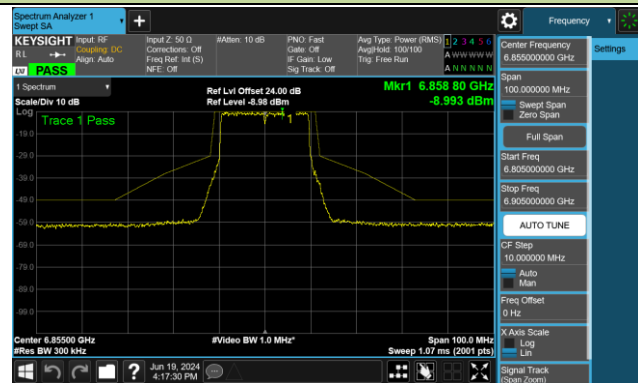

Channel 97 (6435MHz)

Channel 105 (6475MHz)

Channel 113 (6515MHz)

Channel 117 (6535MHz)

Channel 149 (6695MHz)

802.11be-EHT20 - Ant 0 (Nss = 1)

Channel 181 (6855MHz)

Channel 185 (6875MHz)

Channel 189 (6895MHz)

Channel 213 (7015MHz)

Channel 229 (7095MHz)

802.11be-EHT40 - Ant 0 (Nss = 1)

Channel 35 (6125MHz)

Channel 59 (6245MHz)

Channel 91 (6405MHz)

Channel 99 (6445MHz)