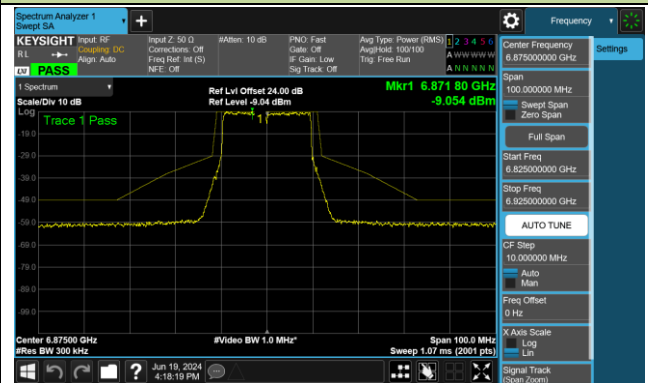

Channel 97 (6435MHz)

Channel 105 (6475MHz)

Channel 113 (6515MHz)

Channel 117 (6535MHz)

Channel 149 (6695MHz)

802.11be-EHT20 - Ant 0 (Nss = 1)

Channel 181 (6855MHz)

Channel 185 (6875MHz)

Channel 189 (6895MHz)

Channel 213 (7015MHz)

Channel 229 (7095MHz)

802.11be-EHT40 - Ant 0 (Nss = 1)

Channel 35 (6125MHz)

Channel 59 (6245MHz)

Channel 91 (6405MHz)

Channel 99 (6445MHz)