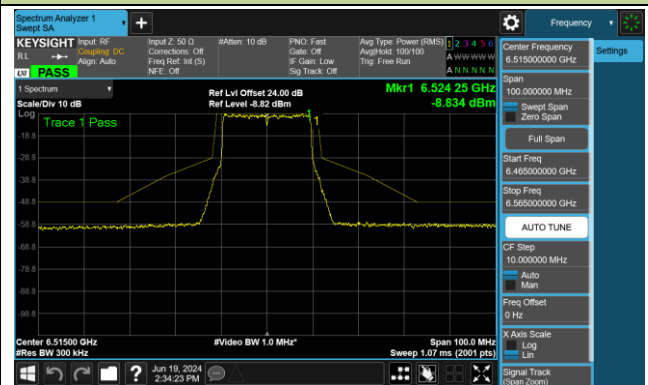

Channel 127 (6585MHz)

Channel 191 (6905MHz)

802.11ax-HE20 - Ant 1 (Nss = 1)

Channel 33 (6115MHz)

Channel 61 (6255MHz)

Channel 93 (6415MHz)

Channel 97 (6435MHz)

Channel 105 (6475MHz)

Channel 113 (6515MHz)

Channel 117 (6535MHz)

Channel 149 (6695MHz)

802.11ax-HE20 - Ant 1 (Nss = 1)

Channel 181 (6855MHz)

Channel 185 (6875MHz)

Channel 189 (6895MHz)

Channel 213 (7015MHz)