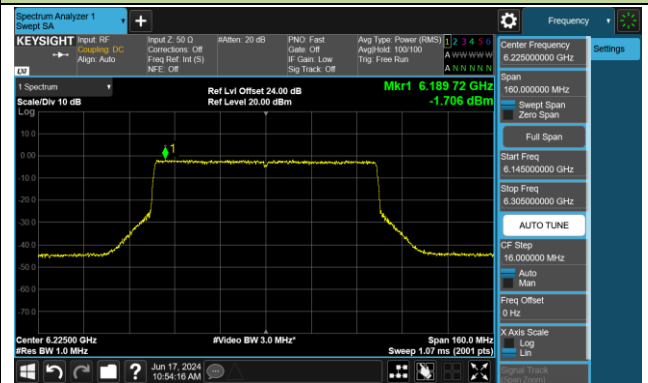

Channel 55 (6225MHz)