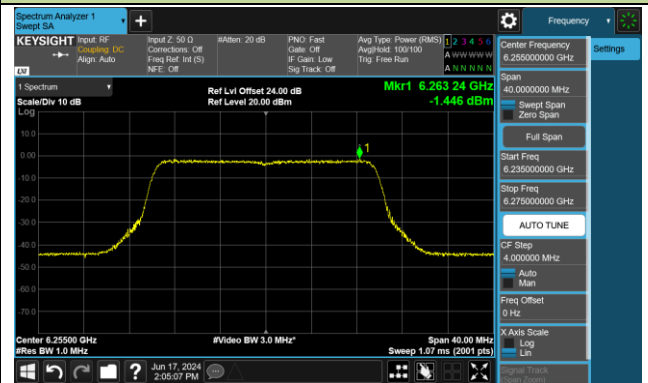

802.11be-EHT20 Power Spectral Density- Ant 0 (Nss = 2)

Channel 33 (6115MHz)

Channel 61 (6255MHz)

Channel 93 (6415MHz)

Channel 97 (6435MHz)

Channel 105 (6475MHz)

Channel 113 (6515MHz)

Channel 117 (6535MHz)

Channel 149 (6695MHz)

802.11be-EHT20 Power Spectral Density- Ant 0 (Nss = 2)

Channel 181 (6855MHz)

Channel 185 (6875MHz)

Channel 189 (6895MHz)

Channel 213 (7015MHz)

Channel 229 (7095MHz)

802.11be-EHT40 Power Spectral Density- Ant 0 (Nss = 2)