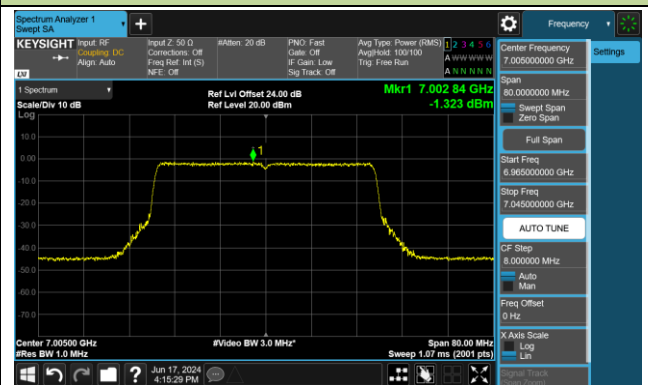

802.11be-EHT40 Power Spectral Density- Ant 0 (Nss = 2)

Channel 179 (6845MHz)

Channel 187 (6885MHz)

Channel 195 (6925MHz)

Channel 211 (7005MHz)

Channel 227 (7085MHz)

802.11be-EHT80 Power Spectral Density- Ant 0 (Nss = 2)