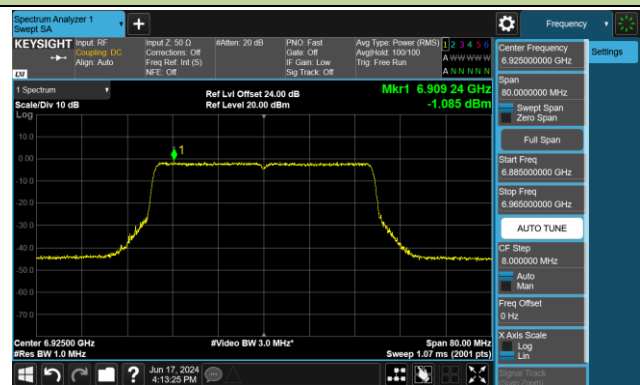

802.11be-EHT40 Power Spectral Density- Ant 0 (Nss = 2)

Channel 179 (6845MHz)

Channel 187 (6885MHz)

Channel 195 (6925MHz)

Channel 211 (7005MHz)

Channel 227 (7085MHz)

802.11be-EHT80 Power Spectral Density- Ant 0 (Nss = 2)