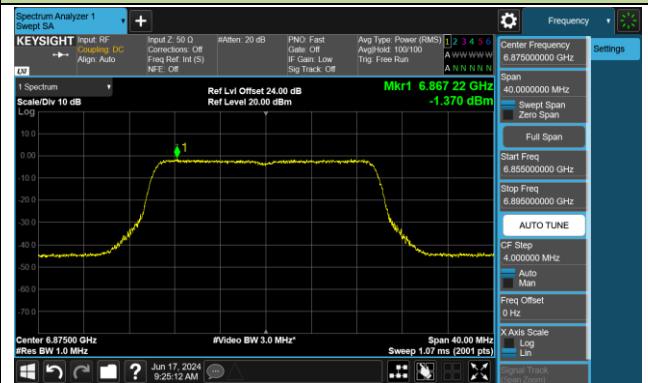

Channel 149 (6695MHz)

802.11ax-HE20 Power Spectral Density- Ant 1 (Nss = 2)

Channel 181 (6855MHz)

Channel 185 (6875MHz)

Channel 189 (6895MHz)

Channel 213 (7015MHz)

Channel 229 (7095MHz)

802.11ax-HE40 Power Spectral Density- Ant 1 (Nss = 2)