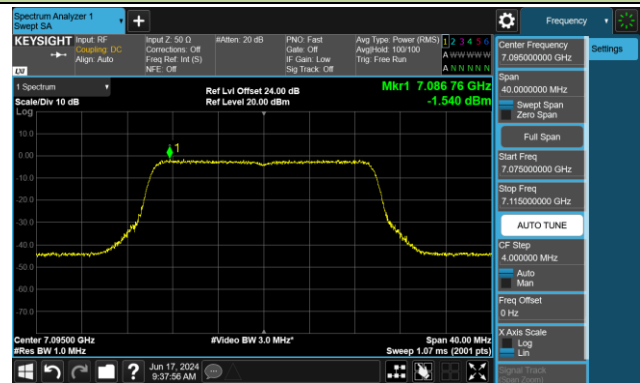

Channel 149 (6695MHz)

802.11ax-HE20 Power Spectral Density- Ant 1 (Nss = 2)

Channel 181 (6855MHz)

Channel 185 (6875MHz)

Channel 189 (6895MHz)

Channel 213 (7015MHz)

Channel 229 (7095MHz)

802.11ax-HE40 Power Spectral Density- Ant 1 (Nss = 2)