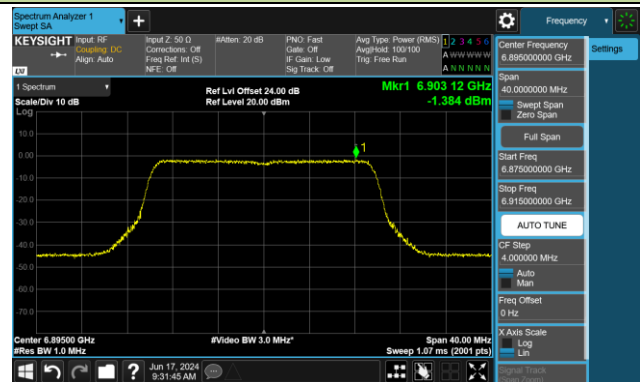

Channel 149 (6695MHz)

802.11ax-HE20 Power Spectral Density- Ant 1 (Nss = 2)

Channel 181 (6855MHz)

Channel 185 (6875MHz)

Channel 189 (6895MHz)

Channel 213 (7015MHz)

Channel 229 (7095MHz)

802.11ax-HE40 Power Spectral Density- Ant 1 (Nss = 2)

Channel 35 (6125MHz)

Channel 59 (6245MHz)

Channel 91 (6405MHz)

Channel 99 (6445MHz)

Channel 107 (6485MHz)

Channel 115 (6525MHz)

Channel 123 (6565MHz)

Channel 147 (6685MHz)