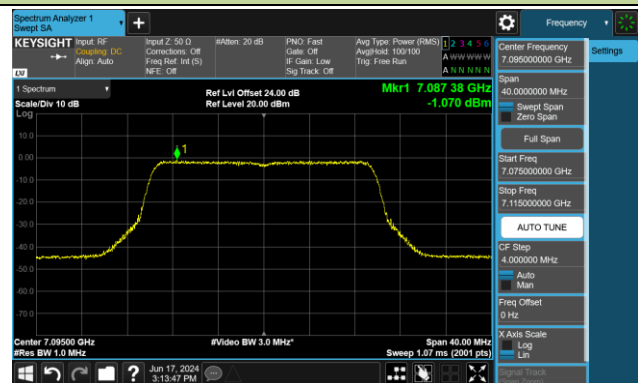

Channel 149 (6695MHz)

802.11be-EHT20 Power Spectral Density- Ant 0 (Nss = 2)

Channel 181 (6855MHz)

Channel 185 (6875MHz)

Channel 189 (6895MHz)

Channel 213 (7015MHz)

Channel 229 (7095MHz)

802.11be-EHT40 Power Spectral Density- Ant 0 (Nss = 2)