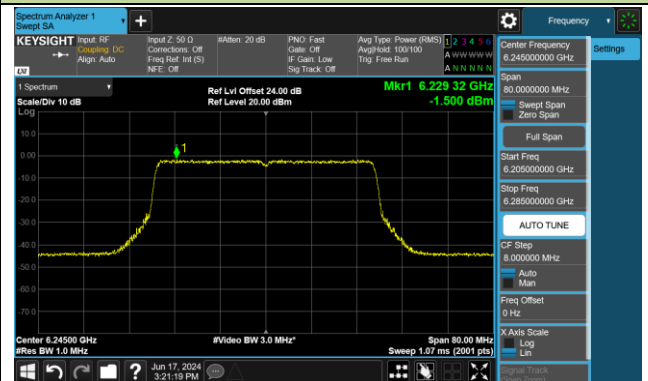

Channel 59 (6245MHz)