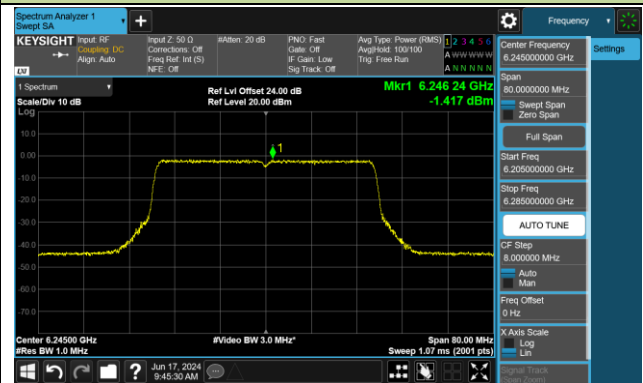

Channel 59 (6245MHz)