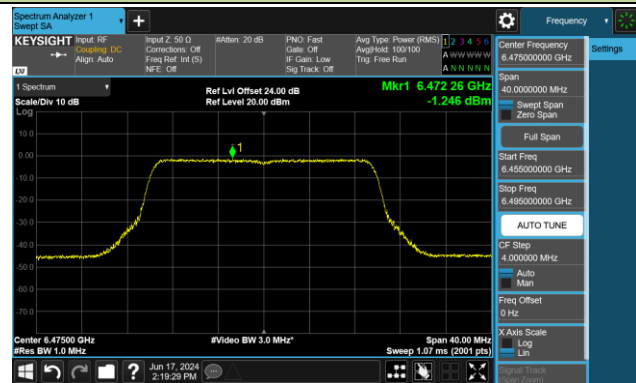

802.11be-EHT20 Power Spectral Density- Ant 0 (Nss = 2)

Channel 33 (6115MHz)

Channel 61 (6255MHz)

Channel 93 (6415MHz)

Channel 97 (6435MHz)

Channel 105 (6475MHz)

Channel 113 (6515MHz)

Channel 117 (6535MHz)

Channel 149 (6695MHz)

802.11be-EHT20 Power Spectral Density- Ant 0 (Nss = 2)

Channel 181 (6855MHz)

Channel 185 (6875MHz)

Channel 189 (6895MHz)

Channel 213 (7015MHz)

Channel 229 (7095MHz)

802.11be-EHT40 Power Spectral Density- Ant 0 (Nss = 2)