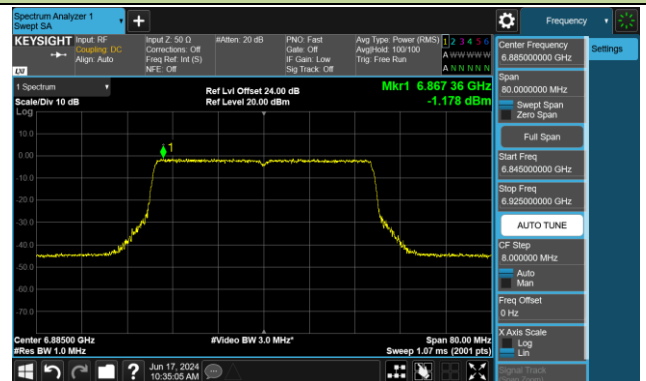

Channel 35 (6125MHz)

Channel 59 (6245MHz)

Channel 91 (6405MHz)

Channel 99 (6445MHz)

Channel 107 (6485MHz)

Channel 115 (6525MHz)

Channel 123 (6565MHz)

Channel 147 (6685MHz)

802.11ax-HE40 Power Spectral Density- Ant 1 (Nss = 2)

Channel 179 (6845MHz)

Channel 187 (6885MHz)

Channel 195 (6925MHz)

Channel 211 (7005MHz)

Channel 227 (7085MHz)

802.11ax-HE80 Power Spectral Density- Ant 1 (Nss = 2)