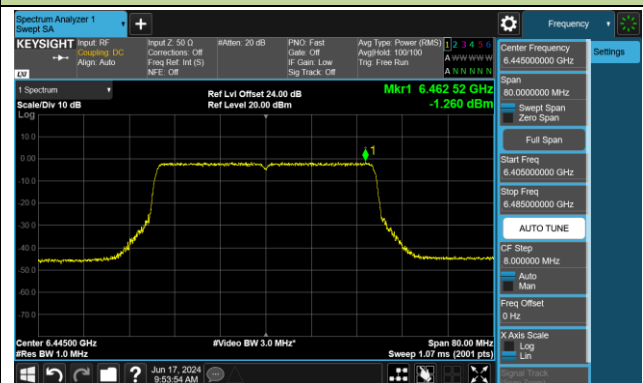

Channel 35 (6125MHz)

Channel 59 (6245MHz)

Channel 91 (6405MHz)

Channel 99 (6445MHz)

Channel 107 (6485MHz)

Channel 115 (6525MHz)

Channel 123 (6565MHz)

Channel 147 (6685MHz)

802.11ax-HE40 Power Spectral Density- Ant 1 (Nss = 2)

Channel 179 (6845MHz)

Channel 187 (6885MHz)

Channel 195 (6925MHz)

Channel 211 (7005MHz)

Channel 227 (7085MHz)

802.11ax-HE80 Power Spectral Density- Ant 1 (Nss = 2)