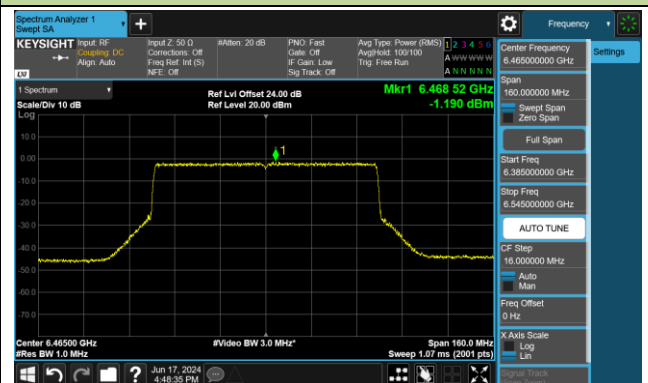

Channel 39 (6145MHz)

Channel 55 (6225MHz)

Channel 87 (6385MHz)

Channel 103 (6465MHz)

Channel 119 (6545MHz)

Channel 135 (6625MHz)

Channel 151 (6705MHz)

Channel 167 (6785MHz)

802.11be-EHT80 Power Spectral Density- Ant 0 (Nss = 2)

Channel 183 (6865MHz)

Channel 199 (6945MHz)

Channel 215 (7025MHz)

802.11be-EHT160 Power Spectral Density- Ant 0 (Nss = 2)

Channel 47 (6185MHz)

Channel 79 (6345MHz)