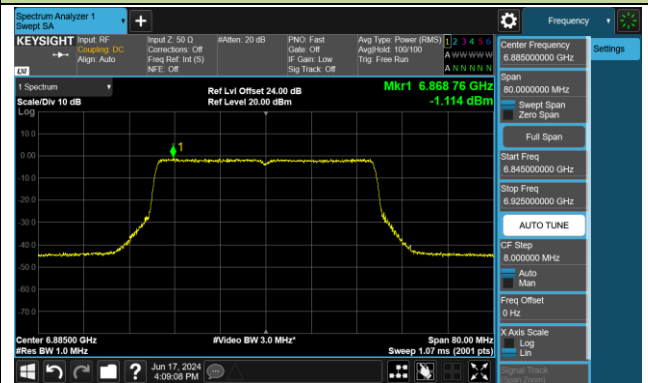

Channel 35 (6125MHz)

Channel 59 (6245MHz)

Channel 91 (6405MHz)

Channel 99 (6445MHz)

Channel 107 (6485MHz)

Channel 115 (6525MHz)

Channel 123 (6565MHz)

Channel 147 (6685MHz)

802.11be-EHT40 Power Spectral Density- Ant 0 (Nss = 2)

Channel 179 (6845MHz)

Channel 187 (6885MHz)

Channel 195 (6925MHz)

Channel 211 (7005MHz)

Channel 227 (7085MHz)

802.11be-EHT80 Power Spectral Density- Ant 0 (Nss = 2)