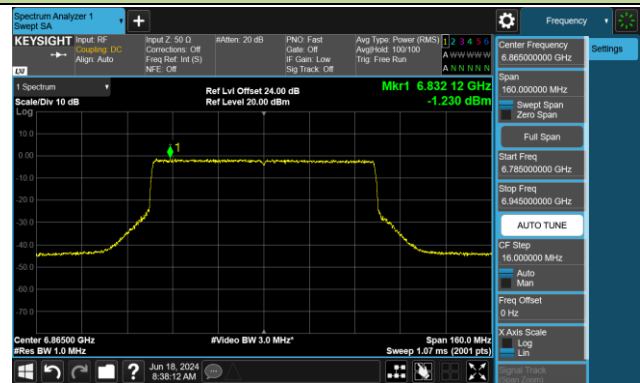

802.11be-EHT40 Power Spectral Density- Ant 0 (Nss = 2)

Channel 179 (6845MHz)

Channel 187 (6885MHz)

Channel 195 (6925MHz)

Channel 211 (7005MHz)

Channel 227 (7085MHz)

802.11be-EHT80 Power Spectral Density- Ant 0 (Nss = 2)

Channel 39 (6145MHz)

Channel 55 (6225MHz)

Channel 87 (6385MHz)

Channel 103 (6465MHz)

Channel 119 (6545MHz)

Channel 135 (6625MHz)

Channel 151 (6705MHz)

Channel 167 (6785MHz)

802.11be-EHT80 Power Spectral Density- Ant 0 (Nss = 2)

Channel 183 (6865MHz)

Channel 199 (6945MHz)

Channel 215 (7025MHz)

802.11be-EHT160 Power Spectral Density- Ant 0 (Nss = 2)

Channel 47 (6185MHz)

Channel 79 (6345MHz)