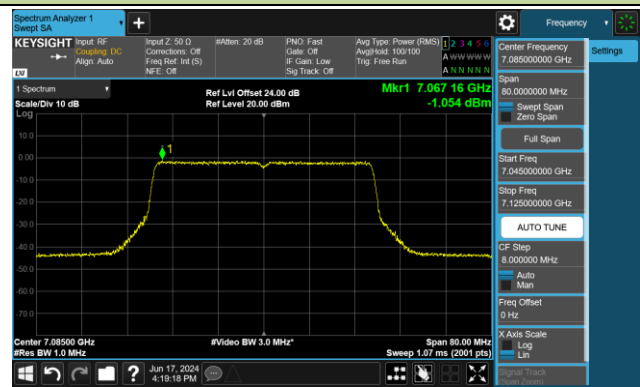

802.11be-EHT40 Power Spectral Density- Ant 0 (Nss = 2)

Channel 179 (6845MHz)

Channel 187 (6885MHz)

Channel 195 (6925MHz)

Channel 211 (7005MHz)

Channel 227 (7085MHz)

802.11be-EHT80 Power Spectral Density- Ant 0 (Nss = 2)