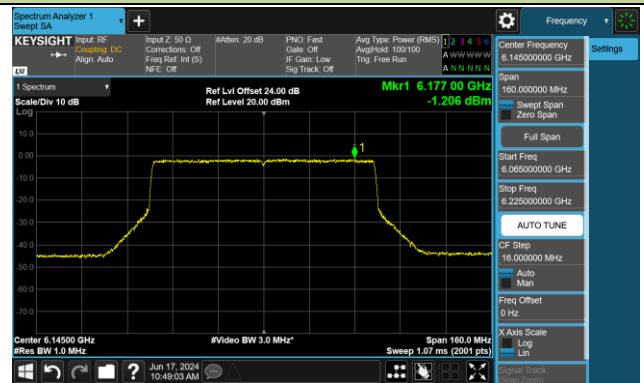

802.11ax-HE80 Power Spectral Density- Ant 1 (Nss = 2)

Channel 39 (6145MHz)