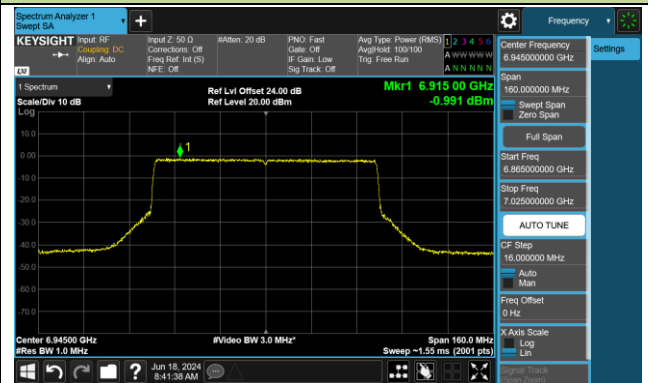

Channel 39 (6145MHz)

Channel 55 (6225MHz)

Channel 87 (6385MHz)

Channel 103 (6465MHz)

Channel 119 (6545MHz)

Channel 135 (6625MHz)

Channel 151 (6705MHz)

Channel 167 (6785MHz)

802.11be-EHT80 Power Spectral Density- Ant 0 (Nss = 2)

Channel 183 (6865MHz)

Channel 199 (6945MHz)

Channel 215 (7025MHz)

802.11be-EHT160 Power Spectral Density- Ant 0 (Nss = 2)

Channel 47 (6185MHz)

Channel 79 (6345MHz)