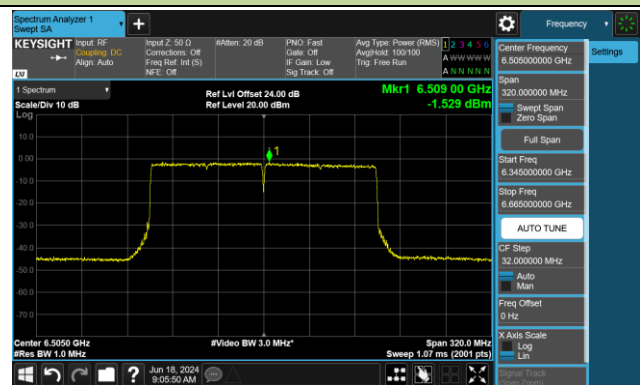

Channel 111 (6505MHz)