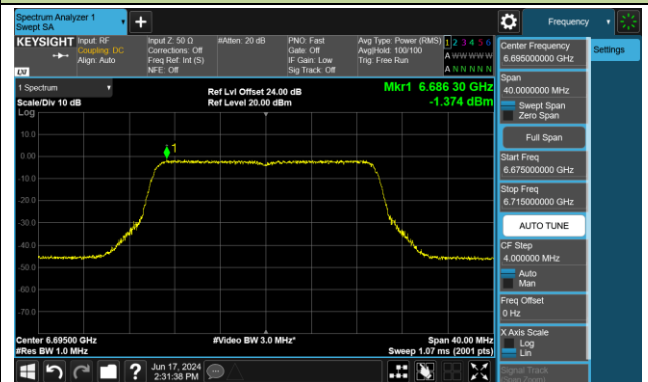

802.11be-EHT20 Power Spectral Density- Ant 0 (Nss = 2)

Channel 33 (6115MHz)

Channel 61 (6255MHz)

Channel 93 (6415MHz)

Channel 97 (6435MHz)

Channel 105 (6475MHz)

Channel 113 (6515MHz)

Channel 117 (6535MHz)

Channel 149 (6695MHz)

802.11be-EHT20 Power Spectral Density- Ant 0 (Nss = 2)

Channel 181 (6855MHz)

Channel 185 (6875MHz)

Channel 189 (6895MHz)

Channel 213 (7015MHz)

Channel 229 (7095MHz)

802.11be-EHT40 Power Spectral Density- Ant 0 (Nss = 2)