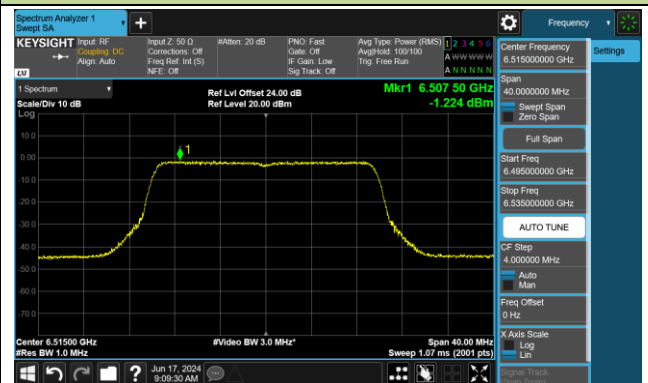

802.11ax-HE20 Power Spectral Density- Ant 1 (Nss = 2)

Channel 33 (6115MHz)

Channel 61 (6255MHz)

Channel 93 (6415MHz)

Channel 97 (6435MHz)

Channel 105 (6475MHz)

Channel 113 (6515MHz)

Channel 117 (6535MHz)