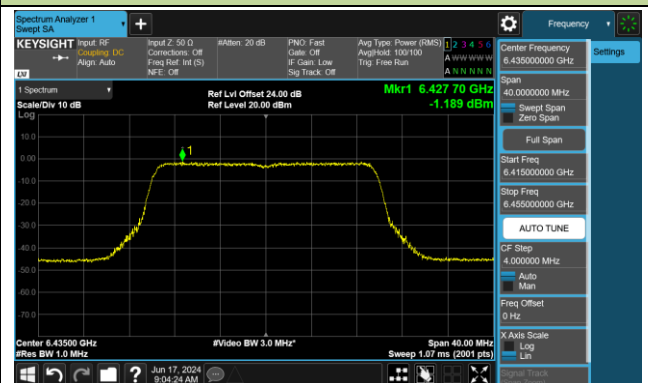

802.11ax-HE20 Power Spectral Density- Ant 1 (Nss = 2)

Channel 33 (6115MHz)

Channel 61 (6255MHz)

Channel 93 (6415MHz)

Channel 97 (6435MHz)

Channel 105 (6475MHz)

Channel 113 (6515MHz)

Channel 117 (6535MHz)

Channel 149 (6695MHz)

802.11ax-HE20 Power Spectral Density- Ant 1 (Nss = 2)

Channel 181 (6855MHz)

Channel 185 (6875MHz)

Channel 189 (6895MHz)

Channel 213 (7015MHz)

Channel 229 (7095MHz)

802.11ax-HE40 Power Spectral Density- Ant 1 (Nss = 2)