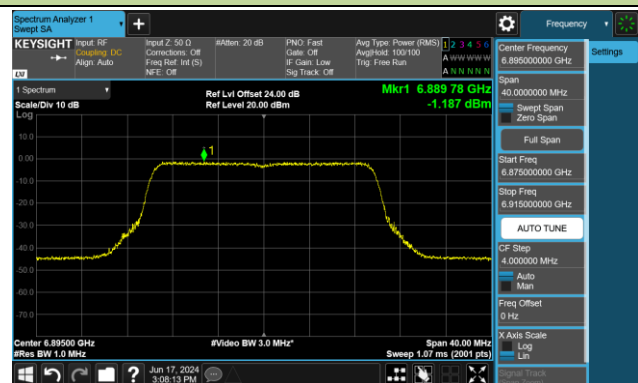

Channel 149 (6695MHz)

802.11be-EHT20 Power Spectral Density- Ant 0 (Nss = 2)

Channel 181 (6855MHz)

Channel 185 (6875MHz)

Channel 189 (6895MHz)

Channel 213 (7015MHz)

Channel 229 (7095MHz)

802.11be-EHT40 Power Spectral Density- Ant 0 (Nss = 2)