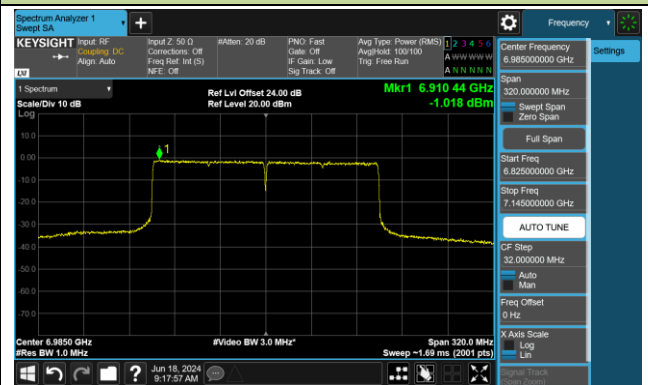

Channel 111 (6505MHz)

Channel 143 (6665MHz)

Channel 175 (6825MHz)

Channel 207 (6985MHz)

802.11be-EHT320 Power Spectral Density- Ant 0 (Nss = 2)

Channel 63 (6265MHz)

Channel 127 (6585MHz)

Channel 191 (6905MHz)