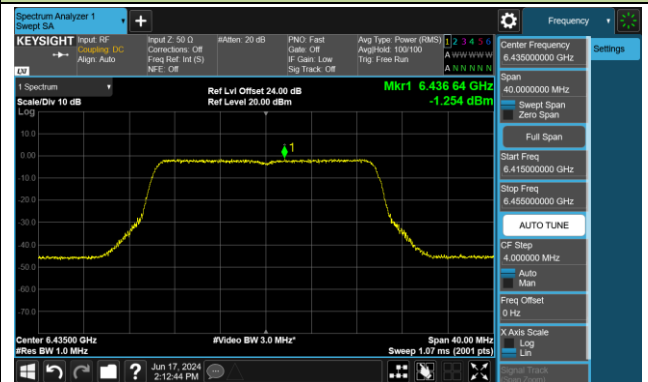

802.11be-EHT20 Power Spectral Density- Ant 0 (Nss = 2)

Channel 33 (6115MHz)

Channel 61 (6255MHz)

Channel 93 (6415MHz)

Channel 97 (6435MHz)

Channel 105 (6475MHz)

Channel 113 (6515MHz)

Channel 117 (6535MHz)

Channel 149 (6695MHz)

802.11be-EHT20 Power Spectral Density- Ant 0 (Nss = 2)

Channel 181 (6855MHz)

Channel 185 (6875MHz)

Channel 189 (6895MHz)

Channel 213 (7015MHz)

Channel 229 (7095MHz)

802.11be-EHT40 Power Spectral Density- Ant 0 (Nss = 2)