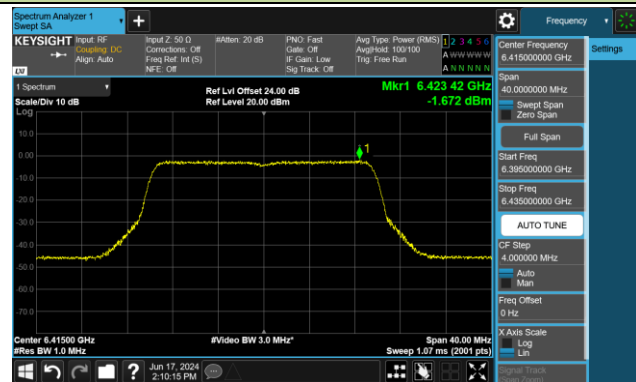

802.11be-EHT20 Power Spectral Density- Ant 0 (Nss = 2)

Channel 33 (6115MHz)

Channel 61 (6255MHz)

Channel 93 (6415MHz)

Channel 97 (6435MHz)

Channel 105 (6475MHz)

Channel 113 (6515MHz)

Channel 117 (6535MHz)

Channel 149 (6695MHz)

802.11be-EHT20 Power Spectral Density- Ant 0 (Nss = 2)

Channel 181 (6855MHz)

Channel 185 (6875MHz)

Channel 189 (6895MHz)

Channel 213 (7015MHz)

Channel 229 (7095MHz)

802.11be-EHT40 Power Spectral Density- Ant 0 (Nss = 2)