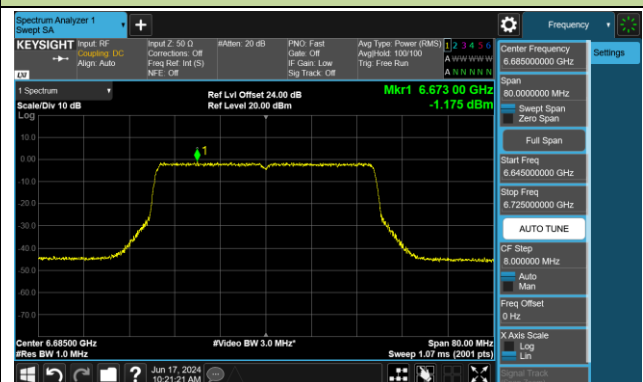

Channel 35 (6125MHz)

Channel 59 (6245MHz)

Channel 91 (6405MHz)

Channel 99 (6445MHz)

Channel 107 (6485MHz)

Channel 115 (6525MHz)

Channel 123 (6565MHz)

Channel 147 (6685MHz)

802.11ax-HE40 Power Spectral Density- Ant 1 (Nss = 2)

Channel 179 (6845MHz)

Channel 187 (6885MHz)

Channel 195 (6925MHz)

Channel 211 (7005MHz)

Channel 227 (7085MHz)

802.11ax-HE80 Power Spectral Density- Ant 1 (Nss = 2)