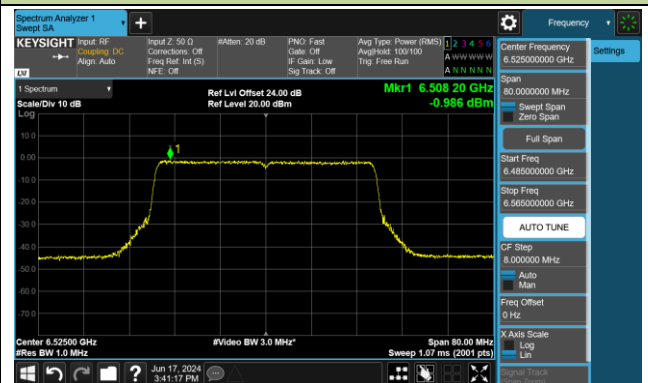

Channel 35 (6125MHz)

Channel 59 (6245MHz)

Channel 91 (6405MHz)

Channel 99 (6445MHz)

Channel 107 (6485MHz)

Channel 115 (6525MHz)

Channel 123 (6565MHz)

Channel 147 (6685MHz)

802.11be-EHT40 Power Spectral Density- Ant 0 (Nss = 2)

Channel 179 (6845MHz)

Channel 187 (6885MHz)

Channel 195 (6925MHz)

Channel 211 (7005MHz)

Channel 227 (7085MHz)

802.11be-EHT80 Power Spectral Density- Ant 0 (Nss = 2)