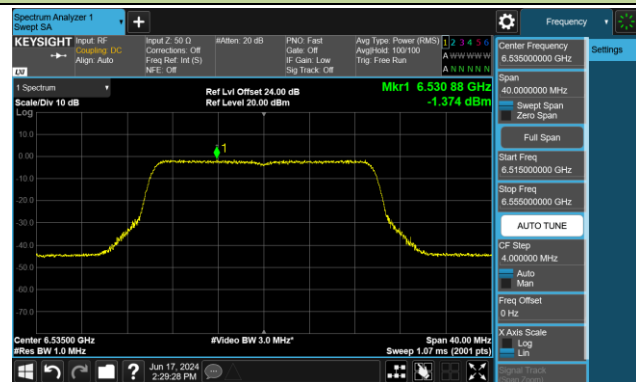

802.11be-EHT20 Power Spectral Density- Ant 0 (Nss = 2)

Channel 33 (6115MHz)

Channel 61 (6255MHz)

Channel 93 (6415MHz)

Channel 97 (6435MHz)

Channel 105 (6475MHz)

Channel 113 (6515MHz)

Channel 117 (6535MHz)

Channel 149 (6695MHz)

802.11be-EHT20 Power Spectral Density- Ant 0 (Nss = 2)

Channel 181 (6855MHz)

Channel 185 (6875MHz)

Channel 189 (6895MHz)

Channel 213 (7015MHz)

Channel 229 (7095MHz)

802.11be-EHT40 Power Spectral Density- Ant 0 (Nss = 2)