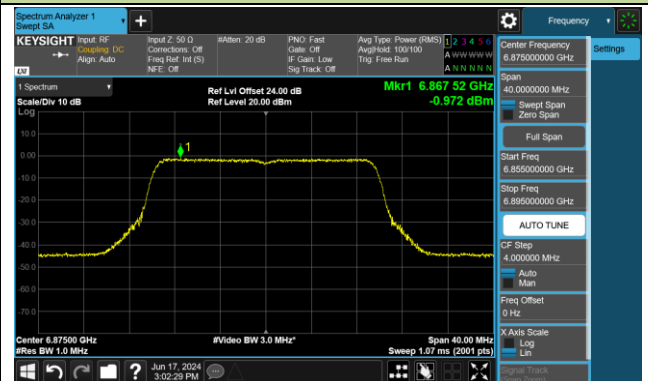

Channel 149 (6695MHz)

802.11be-EHT20 Power Spectral Density- Ant 0 (Nss = 2)

Channel 181 (6855MHz)

Channel 185 (6875MHz)

Channel 189 (6895MHz)

Channel 213 (7015MHz)

Channel 229 (7095MHz)

802.11be-EHT40 Power Spectral Density- Ant 0 (Nss = 2)