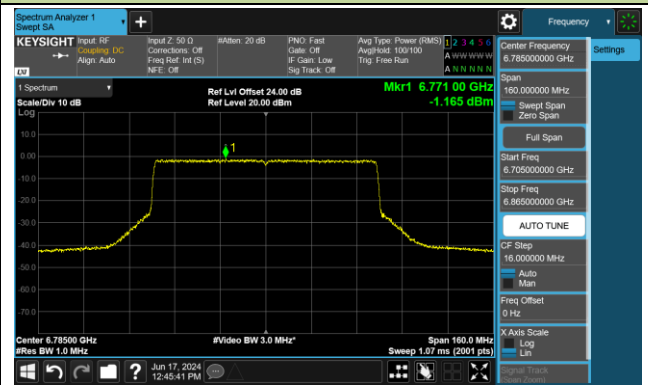

802.11ax-HE40 Power Spectral Density- Ant 1 (Nss = 2)

Channel 179 (6845MHz)

Channel 187 (6885MHz)

Channel 195 (6925MHz)

Channel 211 (7005MHz)

Channel 227 (7085MHz)

802.11ax-HE80 Power Spectral Density- Ant 1 (Nss = 2)

Channel 39 (6145MHz)

Channel 55 (6225MHz)

Channel 87 (6385MHz)

Channel 103 (6465MHz)

Channel 119 (6545MHz)

Channel 135 (6625MHz)

Channel 151 (6705MHz)

Channel 167 (6785MHz)

802.11ax-HE80 Power Spectral Density- Ant 1 (Nss = 2)

Channel 183 (6865MHz)

Channel 199 (6945MHz)

Channel 215 (7025MHz)