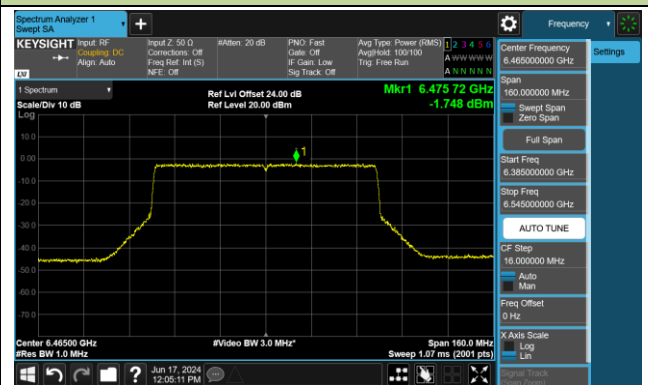

802.11ax-HE40 Power Spectral Density- Ant 1 (Nss = 2)

Channel 179 (6845MHz)

Channel 187 (6885MHz)

Channel 195 (6925MHz)

Channel 211 (7005MHz)

Channel 227 (7085MHz)

802.11ax-HE80 Power Spectral Density- Ant 1 (Nss = 2)

Channel 39 (6145MHz)

Channel 55 (6225MHz)

Channel 87 (6385MHz)

Channel 103 (6465MHz)

Channel 119 (6545MHz)

Channel 135 (6625MHz)

Channel 151 (6705MHz)

Channel 167 (6785MHz)

802.11ax-HE80 Power Spectral Density- Ant 1 (Nss = 2)

Channel 183 (6865MHz)

Channel 199 (6945MHz)

Channel 215 (7025MHz)