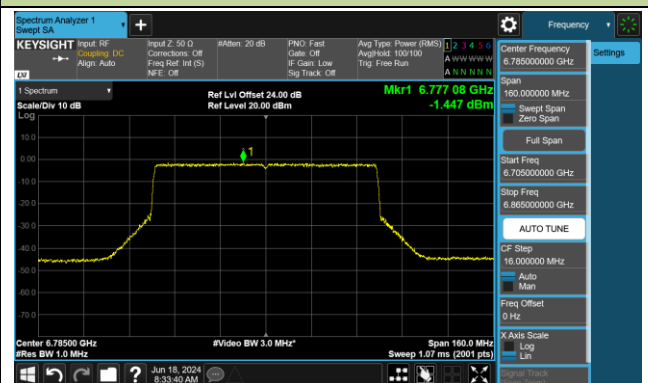

Channel 39 (6145MHz)

Channel 55 (6225MHz)

Channel 87 (6385MHz)

Channel 103 (6465MHz)

Channel 119 (6545MHz)

Channel 135 (6625MHz)

Channel 151 (6705MHz)

Channel 167 (6785MHz)

802.11be-EHT80 Power Spectral Density- Ant 0 (Nss = 2)

Channel 183 (6865MHz)

Channel 199 (6945MHz)

Channel 215 (7025MHz)

802.11be-EHT160 Power Spectral Density- Ant 0 (Nss = 2)

Channel 47 (6185MHz)

Channel 79 (6345MHz)