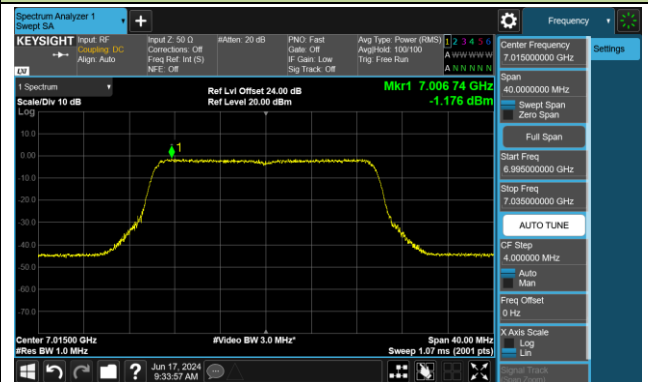

Channel 149 (6695MHz)

802.11ax-HE20 Power Spectral Density- Ant 1 (Nss = 2)

Channel 181 (6855MHz)

Channel 185 (6875MHz)

Channel 189 (6895MHz)

Channel 213 (7015MHz)

Channel 229 (7095MHz)

802.11ax-HE40 Power Spectral Density- Ant 1 (Nss = 2)