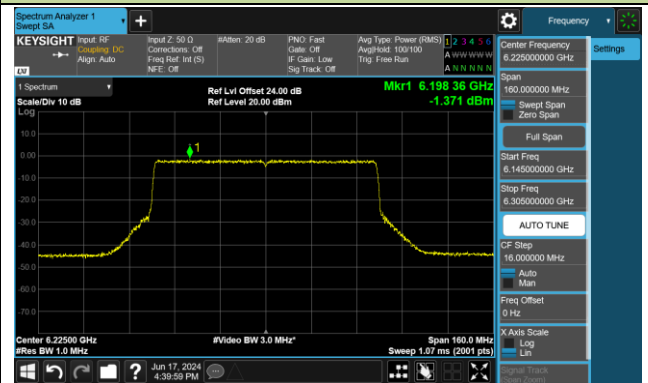

Channel 55 (6225MHz)