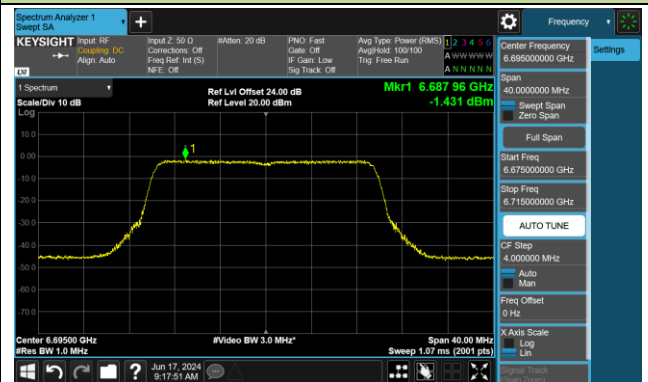

Channel 149 (6695MHz)