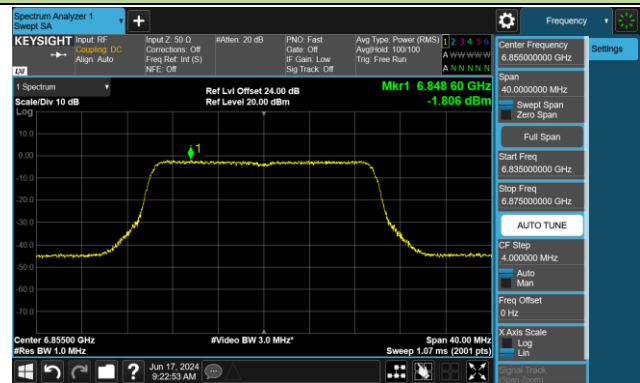

802.11ax-HE20 Power Spectral Density- Ant 1 (Nss = 2)

Channel 33 (6115MHz)

Channel 61 (6255MHz)

Channel 93 (6415MHz)

Channel 97 (6435MHz)

Channel 105 (6475MHz)

Channel 113 (6515MHz)

Channel 117 (6535MHz)

Channel 149 (6695MHz)

802.11ax-HE20 Power Spectral Density- Ant 1 (Nss = 2)

Channel 181 (6855MHz)

Channel 185 (6875MHz)

Channel 189 (6895MHz)

Channel 213 (7015MHz)

Channel 229 (7095MHz)

802.11ax-HE40 Power Spectral Density- Ant 1 (Nss = 2)