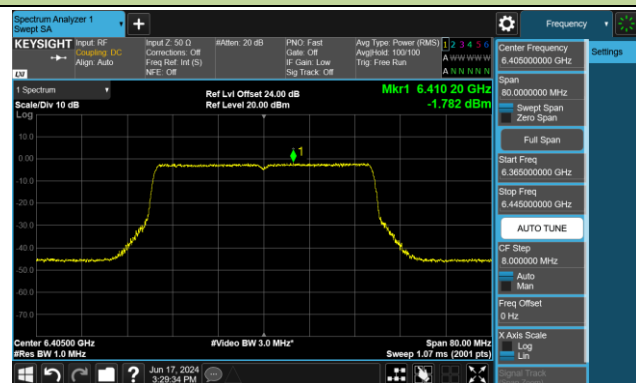

Channel 91 (6405MHz)