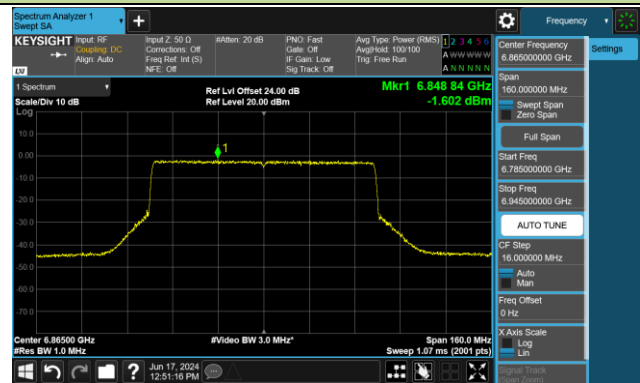

802.11ax-HE40 Power Spectral Density- Ant 1 (Nss = 2)

Channel 179 (6845MHz)

Channel 187 (6885MHz)

Channel 195 (6925MHz)

Channel 211 (7005MHz)

Channel 227 (7085MHz)

802.11ax-HE80 Power Spectral Density- Ant 1 (Nss = 2)

Channel 39 (6145MHz)

Channel 55 (6225MHz)

Channel 87 (6385MHz)

Channel 103 (6465MHz)

Channel 119 (6545MHz)

Channel 135 (6625MHz)

Channel 151 (6705MHz)

Channel 167 (6785MHz)

802.11ax-HE80 Power Spectral Density- Ant 1 (Nss = 2)

Channel 183 (6865MHz)

Channel 199 (6945MHz)

Channel 215 (7025MHz)