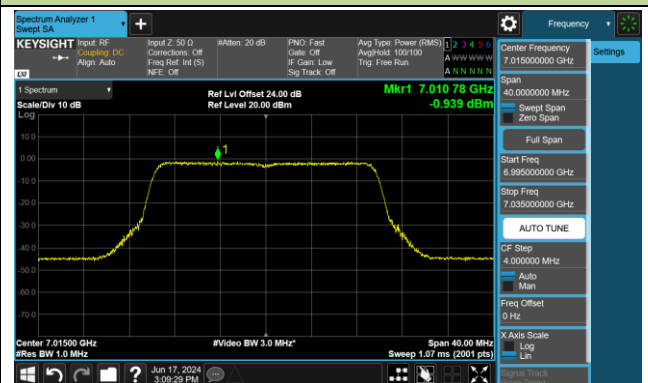

Channel 149 (6695MHz)

802.11be-EHT20 Power Spectral Density- Ant 0 (Nss = 2)

Channel 181 (6855MHz)

Channel 185 (6875MHz)

Channel 189 (6895MHz)

Channel 213 (7015MHz)

Channel 229 (7095MHz)

802.11be-EHT40 Power Spectral Density- Ant 0 (Nss = 2)