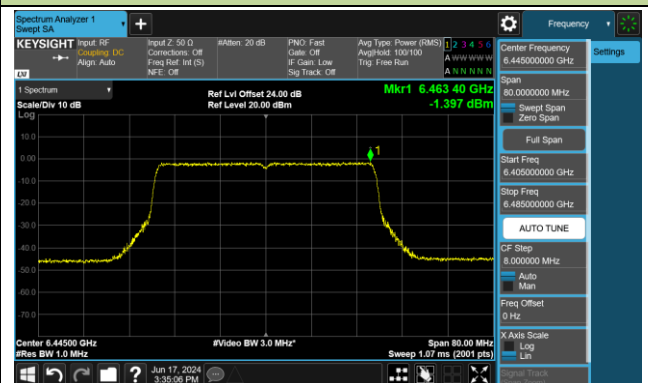

Channel 35 (6125MHz)

Channel 59 (6245MHz)

Channel 91 (6405MHz)

Channel 99 (6445MHz)

Channel 107 (6485MHz)

Channel 115 (6525MHz)

Channel 123 (6565MHz)

Channel 147 (6685MHz)

802.11be-EHT40 Power Spectral Density- Ant 0 (Nss = 2)

Channel 179 (6845MHz)

Channel 187 (6885MHz)

Channel 195 (6925MHz)

Channel 211 (7005MHz)

Channel 227 (7085MHz)

802.11be-EHT80 Power Spectral Density- Ant 0 (Nss = 2)