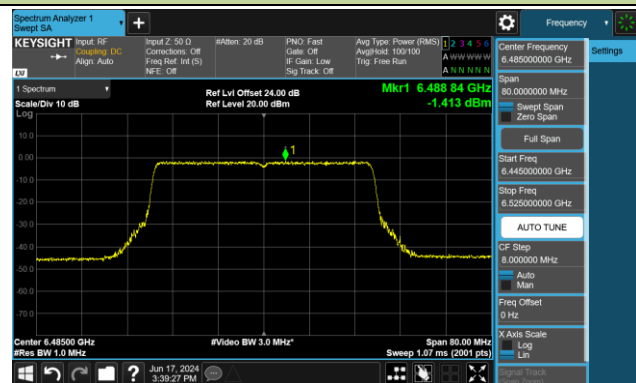

Channel 35 (6125MHz)

Channel 59 (6245MHz)

Channel 91 (6405MHz)

Channel 99 (6445MHz)

Channel 107 (6485MHz)

Channel 115 (6525MHz)

Channel 123 (6565MHz)

Channel 147 (6685MHz)

802.11be-EHT40 Power Spectral Density- Ant 0 (Nss = 2)

Channel 179 (6845MHz)

Channel 187 (6885MHz)

Channel 195 (6925MHz)

Channel 211 (7005MHz)

Channel 227 (7085MHz)

802.11be-EHT80 Power Spectral Density- Ant 0 (Nss = 2)