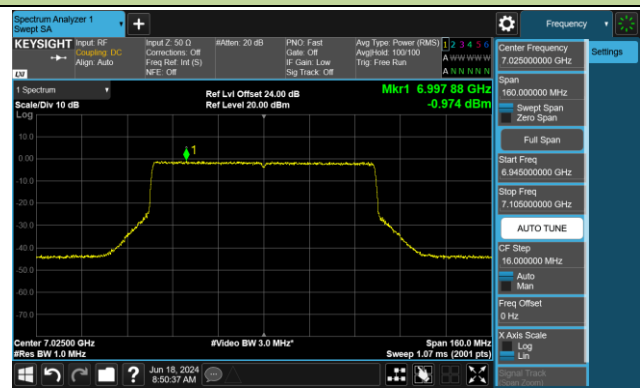

802.11be-EHT80 Power Spectral Density- Ant 0 (Nss = 2)

Channel 183 (6865MHz)

Channel 199 (6945MHz)

Channel 215 (7025MHz)

802.11be-EHT160 Power Spectral Density- Ant 0 (Nss = 2)

Channel 47 (6185MHz)

Channel 79 (6345MHz)

Channel 111 (6505MHz)

Channel 143 (6665MHz)

Channel 175 (6825MHz)

Channel 207 (6985MHz)

802.11be-EHT320 Power Spectral Density- Ant 0 (Nss = 2)

Channel 63 (6265MHz)

Channel 127 (6585MHz)

Channel 191 (6905MHz)