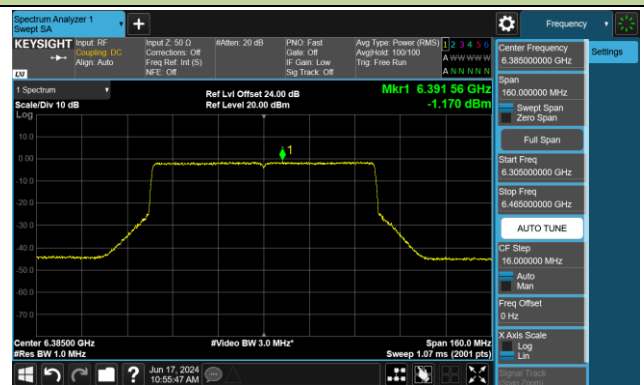

Channel 87 (6385MHz)