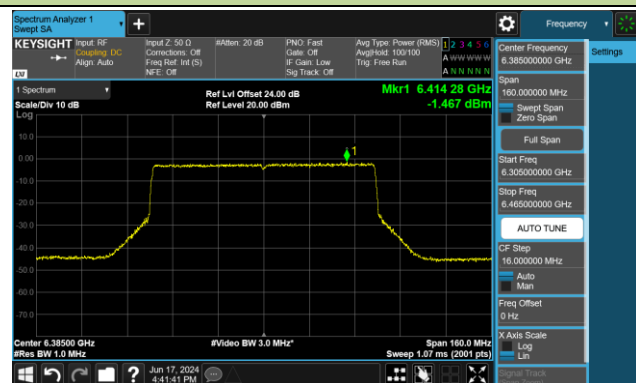

Channel 87 (6385MHz)