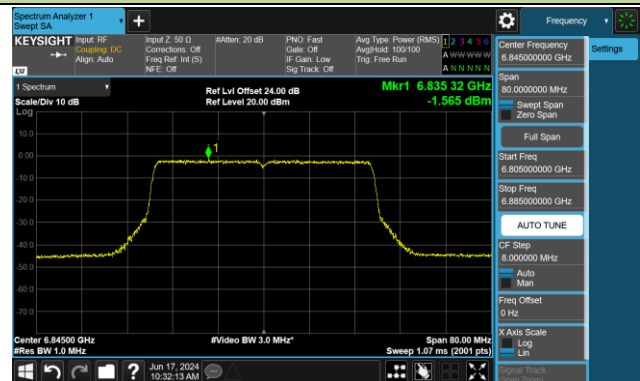

Channel 35 (6125MHz)

Channel 59 (6245MHz)

Channel 91 (6405MHz)

Channel 99 (6445MHz)

Channel 107 (6485MHz)

Channel 115 (6525MHz)

Channel 123 (6565MHz)

Channel 147 (6685MHz)

802.11ax-HE40 Power Spectral Density- Ant 1 (Nss = 2)

Channel 179 (6845MHz)

Channel 187 (6885MHz)

Channel 195 (6925MHz)

Channel 211 (7005MHz)

Channel 227 (7085MHz)

802.11ax-HE80 Power Spectral Density- Ant 1 (Nss = 2)