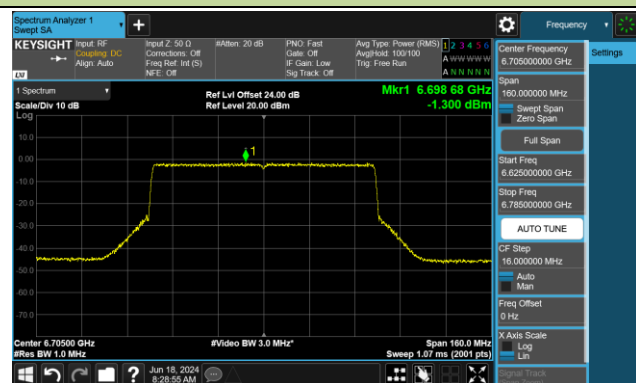

Channel 39 (6145MHz)

Channel 55 (6225MHz)

Channel 87 (6385MHz)

Channel 103 (6465MHz)

Channel 119 (6545MHz)

Channel 135 (6625MHz)

Channel 151 (6705MHz)

Channel 167 (6785MHz)

802.11be-EHT80 Power Spectral Density- Ant 0 (Nss = 2)

Channel 183 (6865MHz)

Channel 199 (6945MHz)

Channel 215 (7025MHz)

802.11be-EHT160 Power Spectral Density- Ant 0 (Nss = 2)

Channel 47 (6185MHz)

Channel 79 (6345MHz)