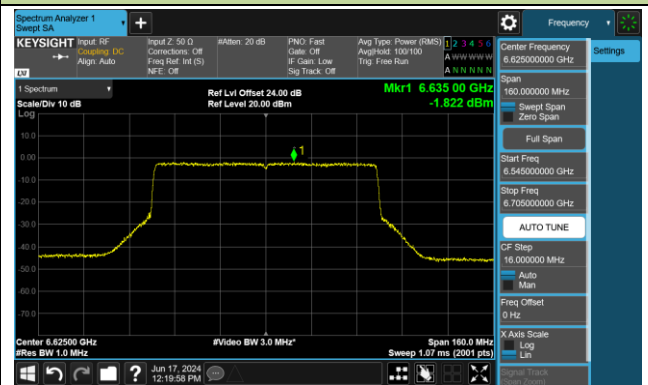

802.11ax-HE40 Power Spectral Density- Ant 1 (Nss = 2)

Channel 179 (6845MHz)

Channel 187 (6885MHz)

Channel 195 (6925MHz)

Channel 211 (7005MHz)

Channel 227 (7085MHz)

802.11ax-HE80 Power Spectral Density- Ant 1 (Nss = 2)

Channel 39 (6145MHz)

Channel 55 (6225MHz)

Channel 87 (6385MHz)

Channel 103 (6465MHz)

Channel 119 (6545MHz)

Channel 135 (6625MHz)

Channel 151 (6705MHz)

Channel 167 (6785MHz)

802.11ax-HE80 Power Spectral Density- Ant 1 (Nss = 2)

Channel 183 (6865MHz)

Channel 199 (6945MHz)

Channel 215 (7025MHz)