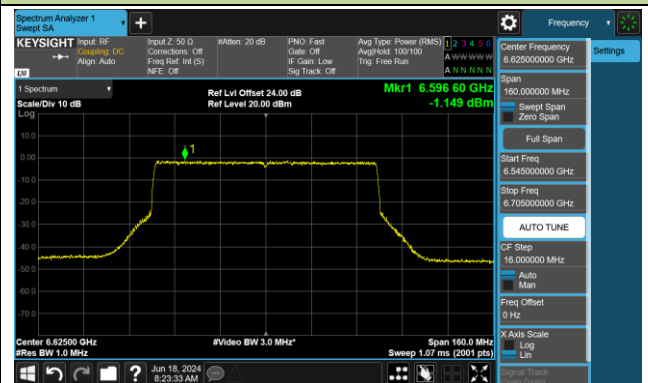

Channel 39 (6145MHz)

Channel 55 (6225MHz)

Channel 87 (6385MHz)

Channel 103 (6465MHz)

Channel 119 (6545MHz)

Channel 135 (6625MHz)

Channel 151 (6705MHz)

Channel 167 (6785MHz)

802.11be-EHT80 Power Spectral Density- Ant 0 (Nss = 2)

Channel 183 (6865MHz)

Channel 199 (6945MHz)

Channel 215 (7025MHz)

802.11be-EHT160 Power Spectral Density- Ant 0 (Nss = 2)

Channel 47 (6185MHz)

Channel 79 (6345MHz)