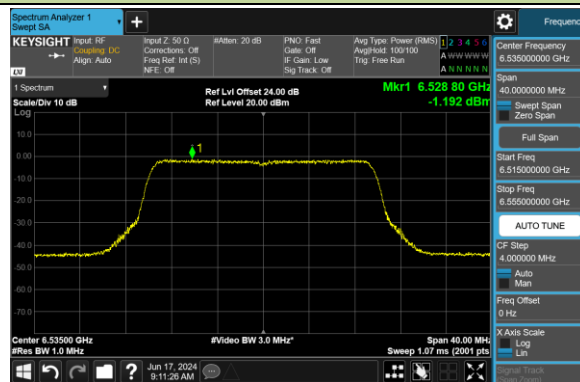

802.11ax-HE20 Power Spectral Density- Ant 1 (Nss = 2)

Channel 33 (6115MHz)

Channel 61 (6255MHz)

Channel 93 (6415MHz)

Channel 97 (6435MHz)

Channel 105 (6475MHz)

Channel 113 (6515MHz)

Channel 117 (6535MHz)

Channel 149 (6695MHz)

802.11ax-HE20 Power Spectral Density- Ant 1 (Nss = 2)

Channel 181 (6855MHz)

Channel 185 (6875MHz)

Channel 189 (6895MHz)

Channel 213 (7015MHz)

Channel 229 (7095MHz)

802.11ax-HE40 Power Spectral Density- Ant 1 (Nss = 2)