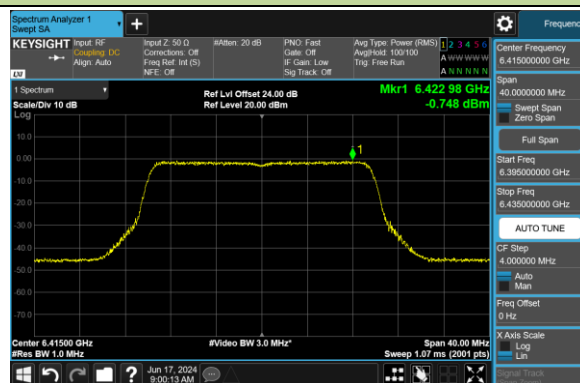

802.11ax-HE20 Power Spectral Density- Ant 1 (Nss = 2)

Channel 33 (6115MHz)

Channel 61 (6255MHz)

Channel 93 (6415MHz)

Channel 97 (6435MHz)

Channel 105 (6475MHz)

Channel 113 (6515MHz)

Channel 117 (6535MHz)

Channel 149 (6695MHz)

802.11ax-HE20 Power Spectral Density- Ant 1 (Nss = 2)

Channel 181 (6855MHz)

Channel 185 (6875MHz)

Channel 189 (6895MHz)

Channel 213 (7015MHz)

Channel 229 (7095MHz)

802.11ax-HE40 Power Spectral Density- Ant 1 (Nss = 2)