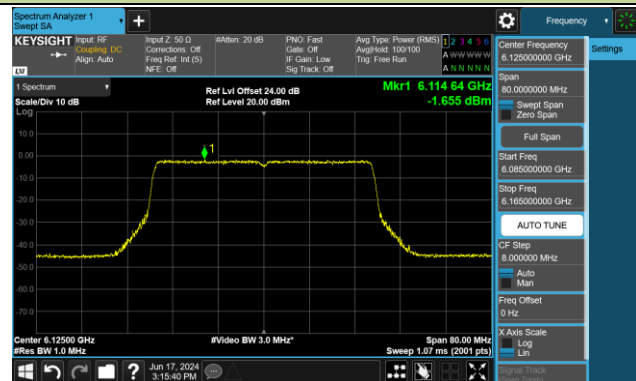

802.11be-EHT40 Power Spectral Density- Ant 0 (Nss = 2)

Channel 35 (6125MHz)