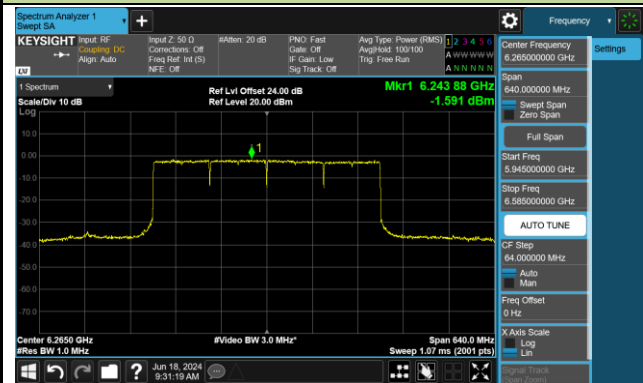

Channel 111 (6505MHz)

Channel 143 (6665MHz)

Channel 175 (6825MHz)

Channel 207 (6985MHz)

802.11be-EHT320 Power Spectral Density- Ant 0 (Nss = 2)

Channel 63 (6265MHz)

Channel 127 (6585MHz)

Channel 191 (6905MHz)

802.11ax-HE20 Power Spectral Density- Ant 1 (Nss = 2)

Channel 33 (6115MHz)

Channel 61 (6255MHz)

Channel 93 (6415MHz)

Channel 97 (6435MHz)

Channel 105 (6475MHz)

Channel 113 (6515MHz)

Channel 117 (6535MHz)