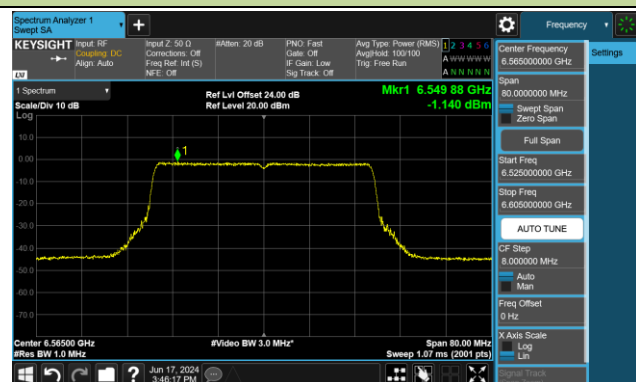

Channel 35 (6125MHz)

Channel 59 (6245MHz)

Channel 91 (6405MHz)

Channel 99 (6445MHz)

Channel 107 (6485MHz)

Channel 115 (6525MHz)

Channel 123 (6565MHz)

Channel 147 (6685MHz)

802.11be-EHT40 Power Spectral Density- Ant 0 (Nss = 2)

Channel 179 (6845MHz)

Channel 187 (6885MHz)

Channel 195 (6925MHz)

Channel 211 (7005MHz)

Channel 227 (7085MHz)

802.11be-EHT80 Power Spectral Density- Ant 0 (Nss = 2)