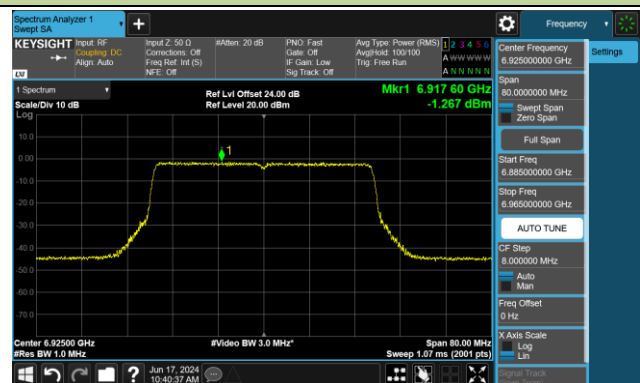

802.11ax-HE40 Power Spectral Density- Ant 1 (Nss = 2)

Channel 179 (6845MHz)

Channel 187 (6885MHz)

Channel 195 (6925MHz)

Channel 211 (7005MHz)

Channel 227 (7085MHz)

802.11ax-HE80 Power Spectral Density- Ant 1 (Nss = 2)