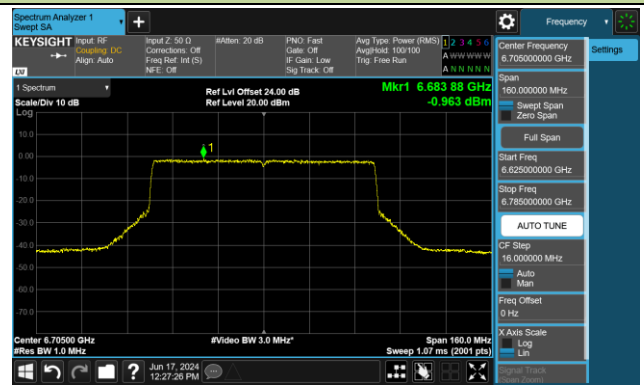

802.11ax-HE40 Power Spectral Density- Ant 1 (Nss = 2)

Channel 179 (6845MHz)

Channel 187 (6885MHz)

Channel 195 (6925MHz)

Channel 211 (7005MHz)

Channel 227 (7085MHz)

802.11ax-HE80 Power Spectral Density- Ant 1 (Nss = 2)

Channel 39 (6145MHz)

Channel 55 (6225MHz)

Channel 87 (6385MHz)

Channel 103 (6465MHz)

Channel 119 (6545MHz)

Channel 135 (6625MHz)

Channel 151 (6705MHz)

Channel 167 (6785MHz)

802.11ax-HE80 Power Spectral Density- Ant 1 (Nss = 2)

Channel 183 (6865MHz)

Channel 199 (6945MHz)

Channel 215 (7025MHz)