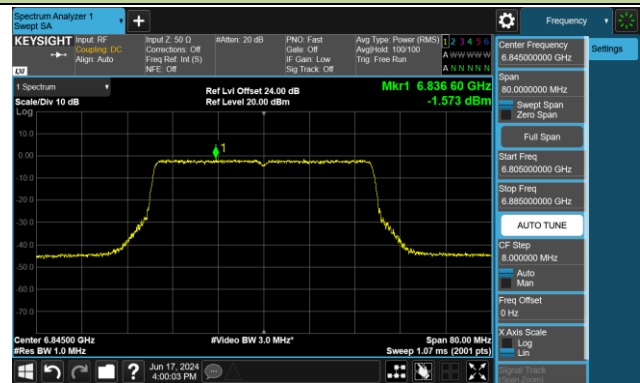

Channel 35 (6125MHz)

Channel 59 (6245MHz)

Channel 91 (6405MHz)

Channel 99 (6445MHz)

Channel 107 (6485MHz)

Channel 115 (6525MHz)

Channel 123 (6565MHz)

Channel 147 (6685MHz)

802.11be-EHT40 Power Spectral Density- Ant 0 (Nss = 2)

Channel 179 (6845MHz)

Channel 187 (6885MHz)

Channel 195 (6925MHz)

Channel 211 (7005MHz)

Channel 227 (7085MHz)

802.11be-EHT80 Power Spectral Density- Ant 0 (Nss = 2)