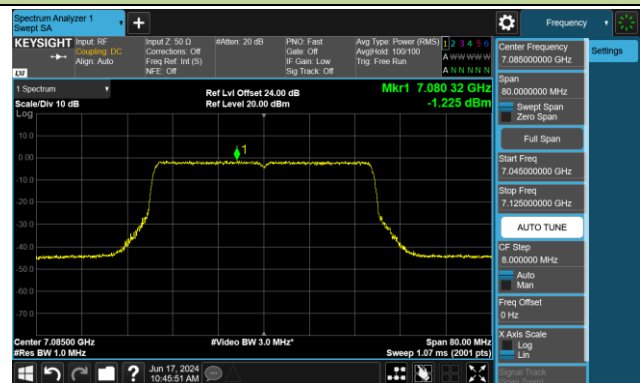

802.11ax-HE40 Power Spectral Density- Ant 1 (Nss = 2)

Channel 179 (6845MHz)

Channel 187 (6885MHz)

Channel 195 (6925MHz)

Channel 211 (7005MHz)

Channel 227 (7085MHz)

802.11ax-HE80 Power Spectral Density- Ant 1 (Nss = 2)