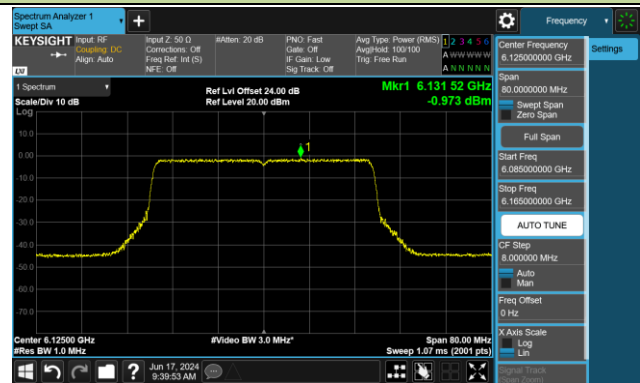

802.11ax-HE40 Power Spectral Density- Ant 1 (Nss = 2)

Channel 35 (6125MHz)