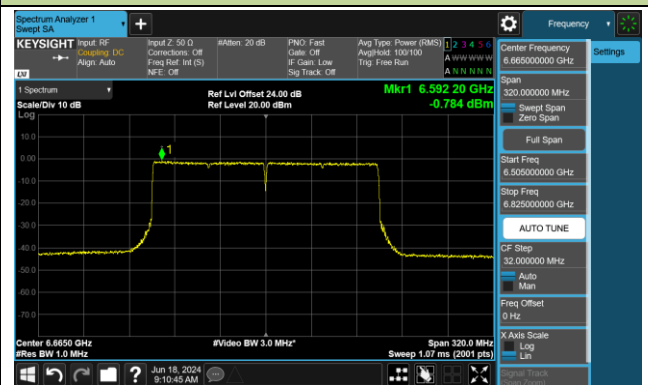

802.11be-EHT80 Power Spectral Density- Ant 0 (Nss = 2)

Channel 183 (6865MHz)

Channel 199 (6945MHz)

Channel 215 (7025MHz)

802.11be-EHT160 Power Spectral Density- Ant 0 (Nss = 2)

Channel 47 (6185MHz)

Channel 79 (6345MHz)

Channel 111 (6505MHz)

Channel 143 (6665MHz)

Channel 175 (6825MHz)

Channel 207 (6985MHz)

802.11be-EHT320 Power Spectral Density- Ant 0 (Nss = 2)

Channel 63 (6265MHz)

Channel 127 (6585MHz)

Channel 191 (6905MHz)