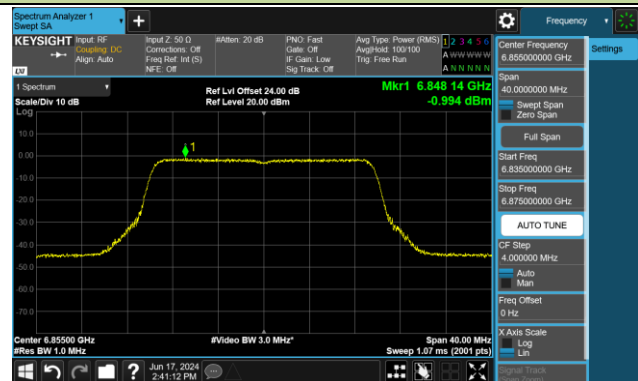

802.11be-EHT20 Power Spectral Density- Ant 0 (Nss = 2)

Channel 33 (6115MHz)

Channel 61 (6255MHz)

Channel 93 (6415MHz)

Channel 97 (6435MHz)

Channel 105 (6475MHz)

Channel 113 (6515MHz)

Channel 117 (6535MHz)

Channel 149 (6695MHz)

802.11be-EHT20 Power Spectral Density- Ant 0 (Nss = 2)

Channel 181 (6855MHz)

Channel 185 (6875MHz)

Channel 189 (6895MHz)

Channel 213 (7015MHz)

Channel 229 (7095MHz)

802.11be-EHT40 Power Spectral Density- Ant 0 (Nss = 2)