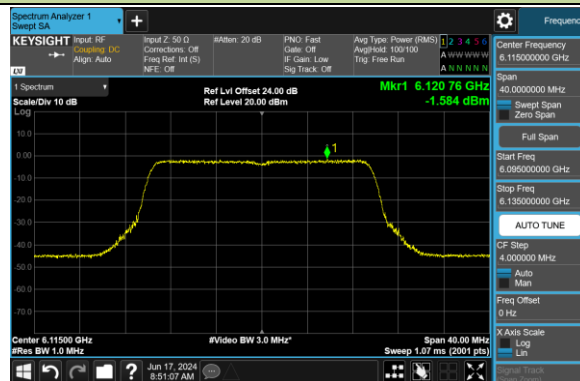

802.11be-EHT80 Power Spectral Density- Ant 0 (Nss = 2)

Channel 183 (6865MHz)

Channel 199 (6945MHz)

Channel 215 (7025MHz)

802.11be-EHT160 Power Spectral Density- Ant 0 (Nss = 2)

Channel 47 (6185MHz)

Channel 79 (6345MHz)

Channel 111 (6505MHz)

Channel 143 (6665MHz)

Channel 175 (6825MHz)

Channel 207 (6985MHz)

802.11be-EHT320 Power Spectral Density- Ant 0 (Nss = 2)

Channel 63 (6265MHz)

Channel 127 (6585MHz)

Channel 191 (6905MHz)

802.11ax-HE20 Power Spectral Density- Ant 1 (Nss = 2)

Channel 33 (6115MHz)

Channel 61 (6255MHz)

Channel 93 (6415MHz)

Channel 97 (6435MHz)

Channel 105 (6475MHz)

Channel 113 (6515MHz)

Channel 117 (6535MHz)