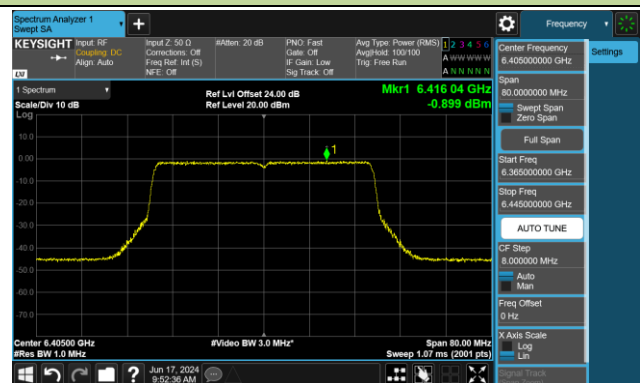

Channel 91 (6405MHz)