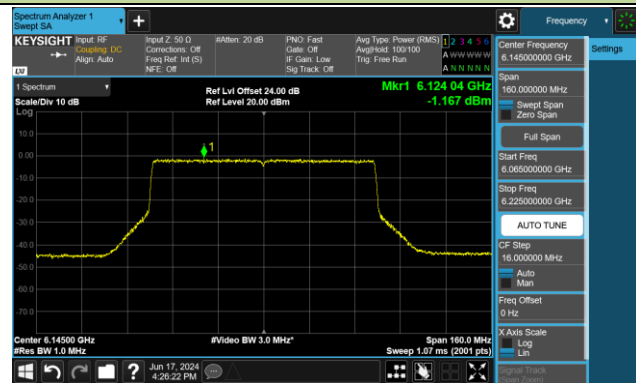

802.11be-EHT80 Power Spectral Density- Ant 0 (Nss = 2)

Channel 39 (6145MHz)