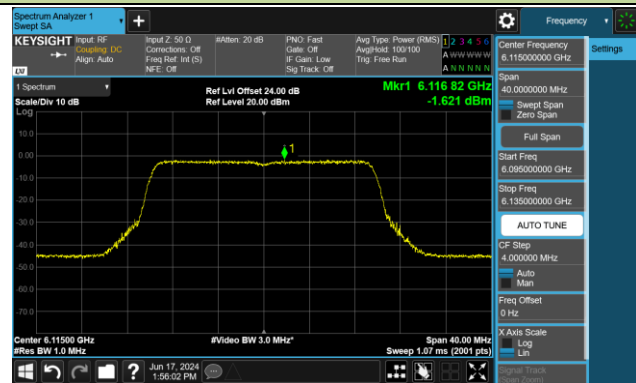

802.11be-EHT20 Power Spectral Density- Ant 0 (Nss = 2)

Channel 33 (6115MHz)

Channel 61 (6255MHz)

Channel 93 (6415MHz)

Channel 97 (6435MHz)

Channel 105 (6475MHz)

Channel 113 (6515MHz)

Channel 117 (6535MHz)

Channel 149 (6695MHz)

802.11be-EHT20 Power Spectral Density- Ant 0 (Nss = 2)

Channel 181 (6855MHz)

Channel 185 (6875MHz)

Channel 189 (6895MHz)

Channel 213 (7015MHz)

Channel 229 (7095MHz)

802.11be-EHT40 Power Spectral Density- Ant 0 (Nss = 2)