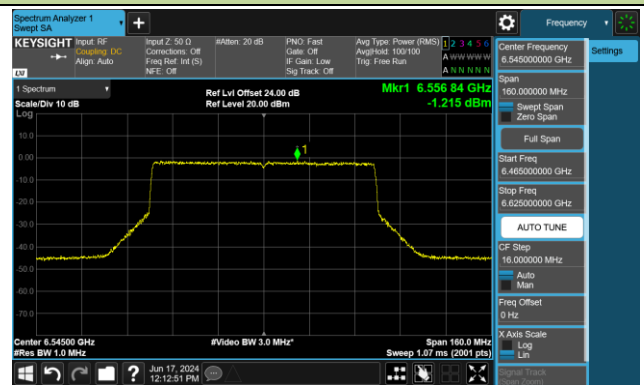

802.11ax-HE40 Power Spectral Density- Ant 1 (Nss = 2)

Channel 179 (6845MHz)

Channel 187 (6885MHz)

Channel 195 (6925MHz)

Channel 211 (7005MHz)

Channel 227 (7085MHz)

802.11ax-HE80 Power Spectral Density- Ant 1 (Nss = 2)

Channel 39 (6145MHz)

Channel 55 (6225MHz)

Channel 87 (6385MHz)

Channel 103 (6465MHz)

Channel 119 (6545MHz)

Channel 135 (6625MHz)

Channel 151 (6705MHz)

Channel 167 (6785MHz)

802.11ax-HE80 Power Spectral Density- Ant 1 (Nss = 2)

Channel 183 (6865MHz)

Channel 199 (6945MHz)

Channel 215 (7025MHz)