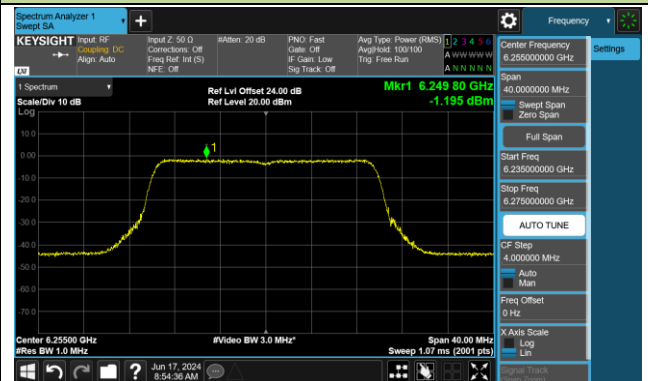

Channel 111 (6505MHz)

Channel 143 (6665MHz)

Channel 175 (6825MHz)

Channel 207 (6985MHz)

802.11be-EHT320 Power Spectral Density- Ant 0 (Nss = 2)

Channel 63 (6265MHz)

Channel 127 (6585MHz)

Channel 191 (6905MHz)

802.11ax-HE20 Power Spectral Density- Ant 1 (Nss = 2)

Channel 33 (6115MHz)

Channel 61 (6255MHz)

Channel 93 (6415MHz)

Channel 97 (6435MHz)

Channel 105 (6475MHz)

Channel 113 (6515MHz)

Channel 117 (6535MHz)