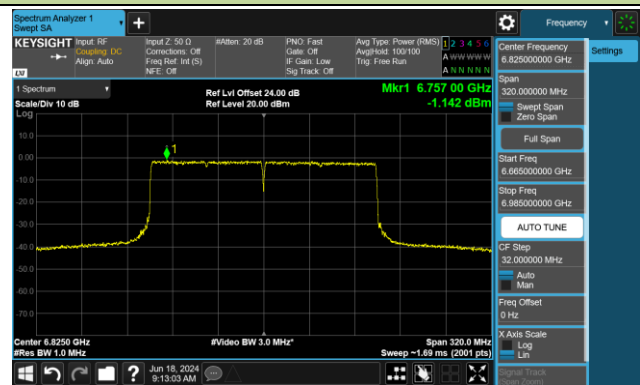

802.11be-EHT80 Power Spectral Density- Ant 0 (Nss = 2)

Channel 183 (6865MHz)

Channel 199 (6945MHz)

Channel 215 (7025MHz)

802.11be-EHT160 Power Spectral Density- Ant 0 (Nss = 2)

Channel 47 (6185MHz)

Channel 79 (6345MHz)

Channel 111 (6505MHz)

Channel 143 (6665MHz)

Channel 175 (6825MHz)

Channel 207 (6985MHz)

802.11be-EHT320 Power Spectral Density- Ant 0 (Nss = 2)

Channel 63 (6265MHz)

Channel 127 (6585MHz)

Channel 191 (6905MHz)