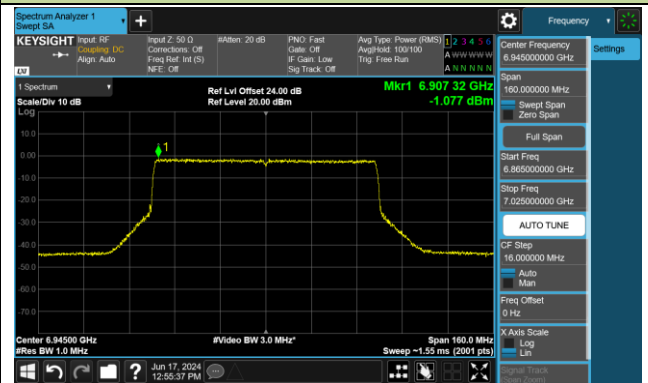

802.11ax-HE40 Power Spectral Density- Ant 1 (Nss = 2)

Channel 179 (6845MHz)

Channel 187 (6885MHz)

Channel 195 (6925MHz)

Channel 211 (7005MHz)

Channel 227 (7085MHz)

802.11ax-HE80 Power Spectral Density- Ant 1 (Nss = 2)

Channel 39 (6145MHz)

Channel 55 (6225MHz)

Channel 87 (6385MHz)

Channel 103 (6465MHz)

Channel 119 (6545MHz)

Channel 135 (6625MHz)

Channel 151 (6705MHz)

Channel 167 (6785MHz)

802.11ax-HE80 Power Spectral Density- Ant 1 (Nss = 2)

Channel 183 (6865MHz)

Channel 199 (6945MHz)

Channel 215 (7025MHz)