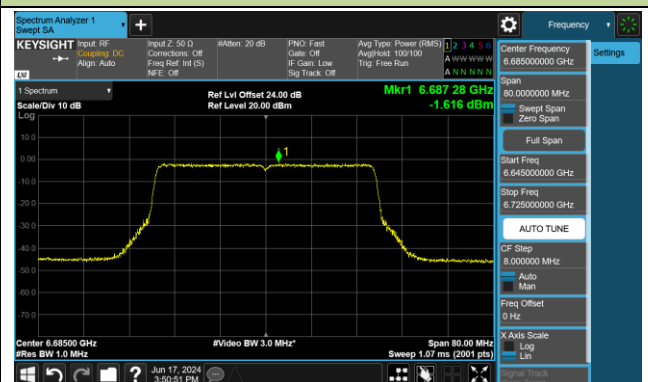

Channel 35 (6125MHz)

Channel 59 (6245MHz)

Channel 91 (6405MHz)

Channel 99 (6445MHz)

Channel 107 (6485MHz)

Channel 115 (6525MHz)

Channel 123 (6565MHz)

Channel 147 (6685MHz)

802.11be-EHT40 Power Spectral Density- Ant 0 (Nss = 2)

Channel 179 (6845MHz)

Channel 187 (6885MHz)

Channel 195 (6925MHz)

Channel 211 (7005MHz)

Channel 227 (7085MHz)

802.11be-EHT80 Power Spectral Density- Ant 0 (Nss = 2)