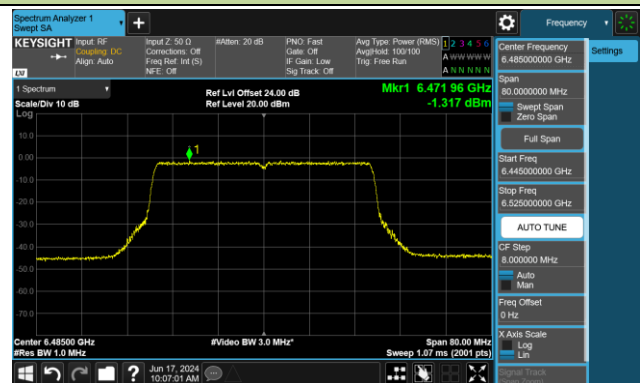

Channel 35 (6125MHz)

Channel 59 (6245MHz)

Channel 91 (6405MHz)

Channel 99 (6445MHz)

Channel 107 (6485MHz)

Channel 115 (6525MHz)

Channel 123 (6565MHz)

Channel 147 (6685MHz)

802.11ax-HE40 Power Spectral Density- Ant 1 (Nss = 2)

Channel 179 (6845MHz)

Channel 187 (6885MHz)

Channel 195 (6925MHz)

Channel 211 (7005MHz)

Channel 227 (7085MHz)

802.11ax-HE80 Power Spectral Density- Ant 1 (Nss = 2)