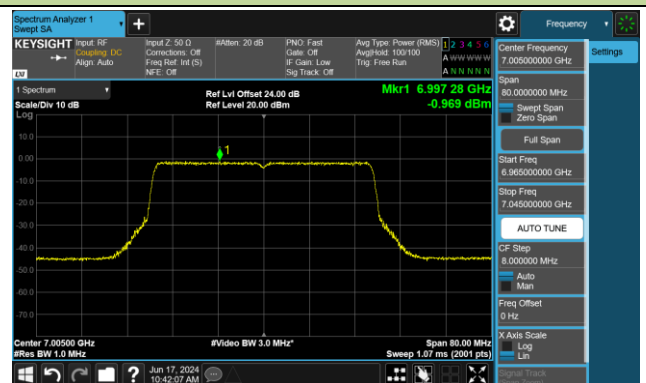

802.11ax-HE40 Power Spectral Density- Ant 1 (Nss = 2)

Channel 179 (6845MHz)

Channel 187 (6885MHz)

Channel 195 (6925MHz)

Channel 211 (7005MHz)

Channel 227 (7085MHz)

802.11ax-HE80 Power Spectral Density- Ant 1 (Nss = 2)