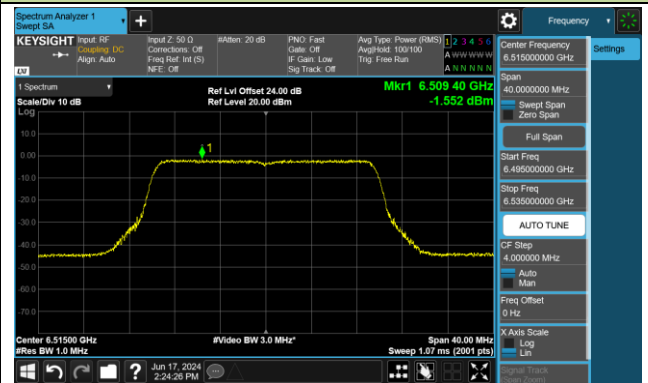

802.11be-EHT20 Power Spectral Density- Ant 0 (Nss = 2)

Channel 33 (6115MHz)

Channel 61 (6255MHz)

Channel 93 (6415MHz)

Channel 97 (6435MHz)

Channel 105 (6475MHz)

Channel 113 (6515MHz)

Channel 117 (6535MHz)

Channel 149 (6695MHz)

802.11be-EHT20 Power Spectral Density- Ant 0 (Nss = 2)

Channel 181 (6855MHz)

Channel 185 (6875MHz)

Channel 189 (6895MHz)

Channel 213 (7015MHz)

Channel 229 (7095MHz)

802.11be-EHT40 Power Spectral Density- Ant 0 (Nss = 2)