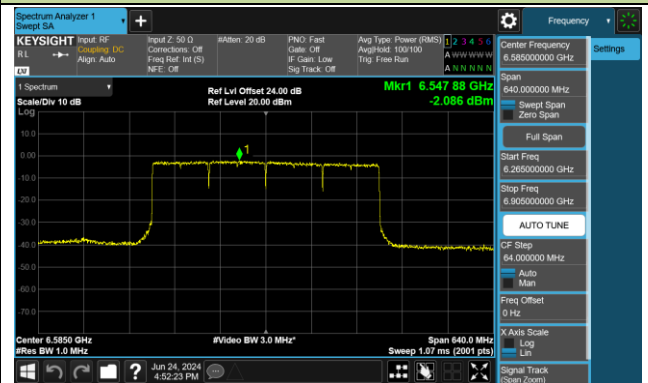

Channel 111 (6505MHz)

Channel 143 (6665MHz)

Channel 175 (6825MHz)

Channel 207 (6985MHz)

802.11be-EHT320 Power Spectral Density- Ant 0 (Nss = 2)

Channel 63 (6265MHz)

Channel 127 (6585MHz)

Channel 191 (6905MHz)