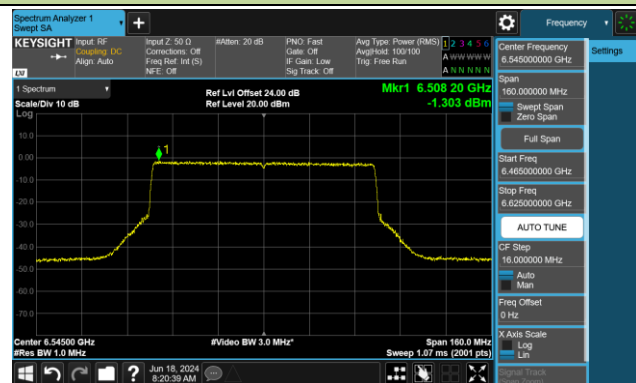

802.11be-EHT40 Power Spectral Density- Ant 0 (Nss = 2)

Channel 179 (6845MHz)

Channel 187 (6885MHz)

Channel 195 (6925MHz)

Channel 211 (7005MHz)

Channel 227 (7085MHz)

802.11be-EHT80 Power Spectral Density- Ant 0 (Nss = 2)

Channel 39 (6145MHz)

Channel 55 (6225MHz)

Channel 87 (6385MHz)

Channel 103 (6465MHz)

Channel 119 (6545MHz)

Channel 135 (6625MHz)

Channel 151 (6705MHz)

Channel 167 (6785MHz)

802.11be-EHT80 Power Spectral Density- Ant 0 (Nss = 2)

Channel 183 (6865MHz)

Channel 199 (6945MHz)

Channel 215 (7025MHz)

802.11be-EHT160 Power Spectral Density- Ant 0 (Nss = 2)

Channel 47 (6185MHz)

Channel 79 (6345MHz)