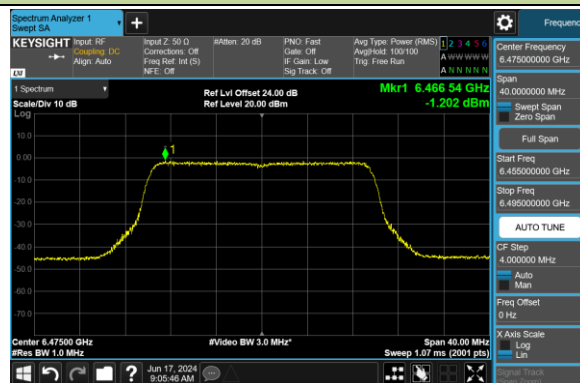

802.11ax-HE20 Power Spectral Density- Ant 1 (Nss = 2)

Channel 33 (6115MHz)

Channel 61 (6255MHz)

Channel 93 (6415MHz)

Channel 97 (6435MHz)

Channel 105 (6475MHz)

Channel 113 (6515MHz)

Channel 117 (6535MHz)

Channel 149 (6695MHz)

802.11ax-HE20 Power Spectral Density- Ant 1 (Nss = 2)

Channel 181 (6855MHz)

Channel 185 (6875MHz)

Channel 189 (6895MHz)

Channel 213 (7015MHz)

Channel 229 (7095MHz)

802.11ax-HE40 Power Spectral Density- Ant 1 (Nss = 2)