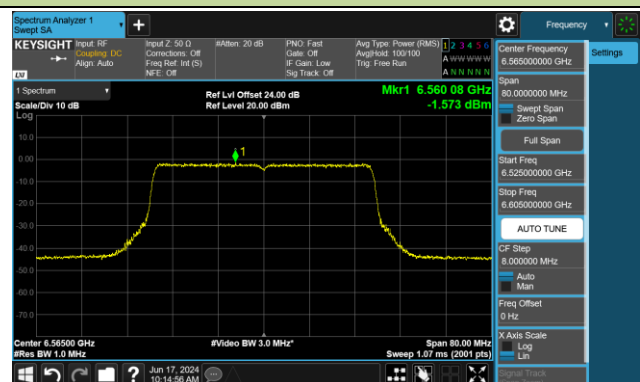

Channel 35 (6125MHz)

Channel 59 (6245MHz)

Channel 91 (6405MHz)

Channel 99 (6445MHz)

Channel 107 (6485MHz)

Channel 115 (6525MHz)

Channel 123 (6565MHz)

Channel 147 (6685MHz)

802.11ax-HE40 Power Spectral Density- Ant 1 (Nss = 2)

Channel 179 (6845MHz)

Channel 187 (6885MHz)

Channel 195 (6925MHz)

Channel 211 (7005MHz)

Channel 227 (7085MHz)

802.11ax-HE80 Power Spectral Density- Ant 1 (Nss = 2)