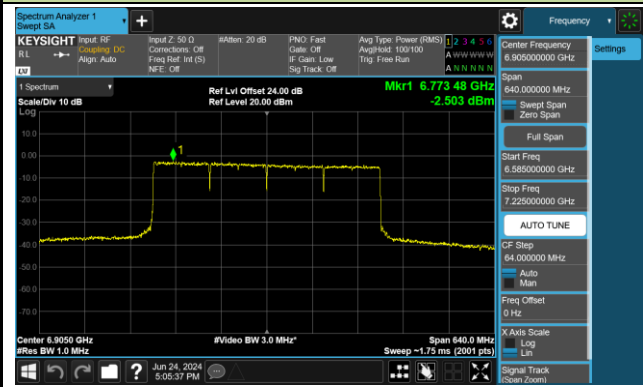

802.11be-EHT80 Power Spectral Density- Ant 0 (Nss = 2)

Channel 183 (6865MHz)

Channel 199 (6945MHz)

Channel 215 (7025MHz)

802.11be-EHT160 Power Spectral Density- Ant 0 (Nss = 2)

Channel 47 (6185MHz)

Channel 79 (6345MHz)

Channel 111 (6505MHz)

Channel 143 (6665MHz)

Channel 175 (6825MHz)

Channel 207 (6985MHz)

802.11be-EHT320 Power Spectral Density- Ant 0 (Nss = 2)

Channel 63 (6265MHz)

Channel 127 (6585MHz)

Channel 191 (6905MHz)

802.11ax-HE20 Power Spectral Density- Ant 1 (Nss = 2)

Channel 33 (6115MHz)

Channel 61 (6255MHz)

Channel 93 (6415MHz)

Channel 97 (6435MHz)

Channel 105 (6475MHz)

Channel 113 (6515MHz)

Channel 117 (6535MHz)