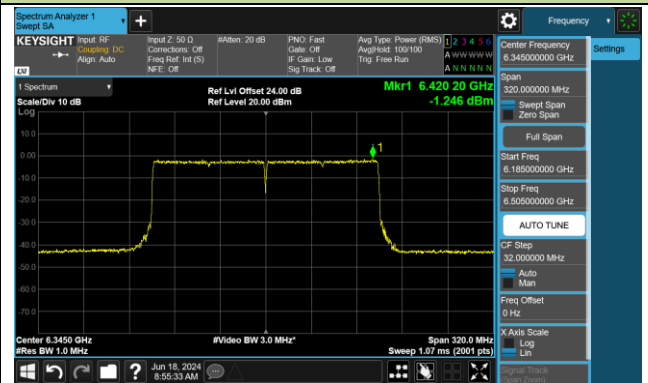

802.11be-EHT80 Power Spectral Density- Ant 0 (Nss = 2)

Channel 183 (6865MHz)

Channel 199 (6945MHz)

Channel 215 (7025MHz)

802.11be-EHT160 Power Spectral Density- Ant 0 (Nss = 2)

Channel 47 (6185MHz)

Channel 79 (6345MHz)

Channel 111 (6505MHz)

Channel 143 (6665MHz)

Channel 175 (6825MHz)

Channel 207 (6985MHz)

802.11be-EHT320 Power Spectral Density- Ant 0 (Nss = 2)

Channel 63 (6265MHz)

Channel 127 (6585MHz)

Channel 191 (6905MHz)