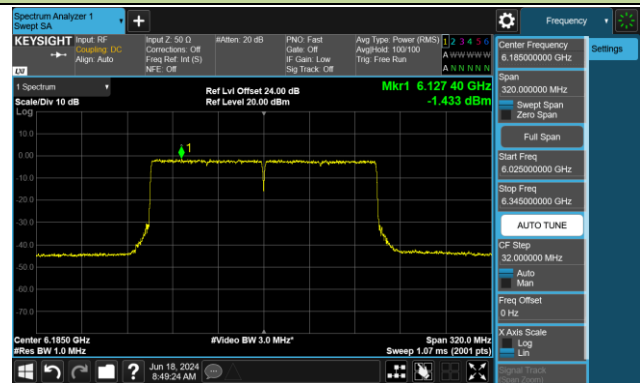

802.11be-EHT80 Power Spectral Density- Ant 0 (Nss = 2)

Channel 183 (6865MHz)

Channel 199 (6945MHz)

Channel 215 (7025MHz)

802.11be-EHT160 Power Spectral Density- Ant 0 (Nss = 2)

Channel 47 (6185MHz)

Channel 79 (6345MHz)

Channel 111 (6505MHz)

Channel 143 (6665MHz)

Channel 175 (6825MHz)

Channel 207 (6985MHz)

802.11be-EHT320 Power Spectral Density- Ant 0 (Nss = 2)

Channel 63 (6265MHz)

Channel 127 (6585MHz)

Channel 191 (6905MHz)