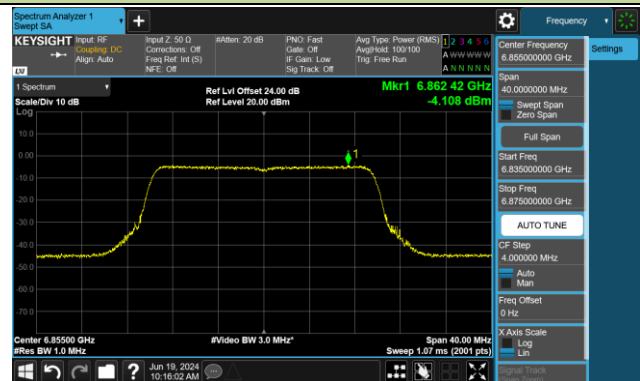

802.11be-EHT20 Power Spectral Density- Ant 1 (Nss = 1)

Channel 181 (6855MHz)

Channel 185 (6875MHz)

Channel 189 (6895MHz)

Channel 213 (7015MHz)

Channel 229 (7095MHz)

802.11be-EHT40 Power Spectral Density- Ant 1 (Nss = 1)

Channel 35 (6125MHz)

Channel 59 (6245MHz)

Channel 91 (6405MHz)

Channel 99 (6445MHz)

Channel 107 (6485MHz)

Channel 115 (6525MHz)

Channel 123 (6565MHz)

Channel 147 (6685MHz)