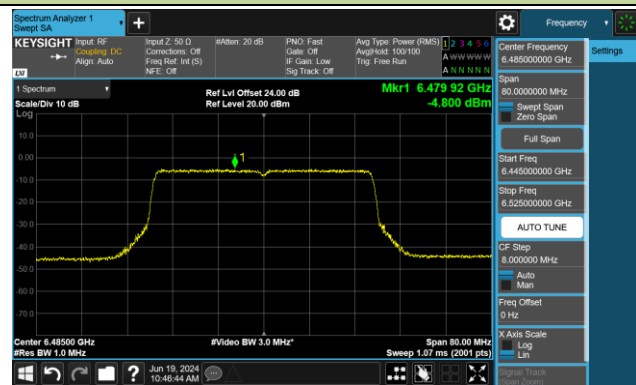

Channel 35 (6125MHz)

Channel 59 (6245MHz)

Channel 91 (6405MHz)

Channel 99 (6445MHz)

Channel 107 (6485MHz)

Channel 115 (6525MHz)

Channel 123 (6565MHz)

Channel 147 (6685MHz)

802.11be-EHT40 Power Spectral Density- Ant 1 (Nss = 1)

Channel 179 (6845MHz)

Channel 187 (6885MHz)

Channel 195 (6925MHz)

Channel 211 (7005MHz)

Channel 227 (7085MHz)

802.11be-EHT80 Power Spectral Density- Ant 1 (Nss = 1)