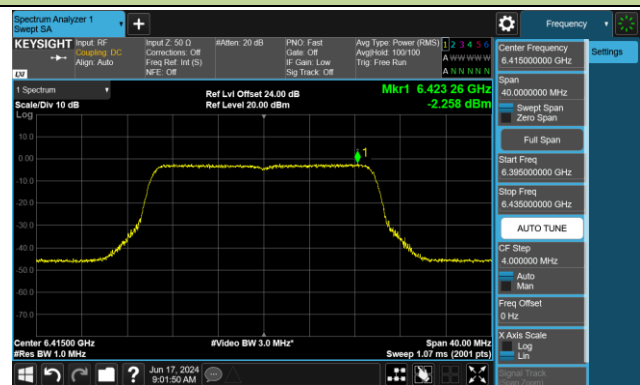

802.11ax-HE20 Power Spectral Density- Ant 0 (Nss = 2)

Channel 33 (6115MHz)

Channel 61 (6255MHz)

Channel 93 (6415MHz)

Channel 97 (6435MHz)

Channel 105 (6475MHz)

Channel 113 (6515MHz)

Channel 117 (6535MHz)

Channel 149 (6695MHz)

802.11ax-HE20 Power Spectral Density- Ant 0 (Nss = 2)

Channel 181 (6855MHz)

Channel 185 (6875MHz)

Channel 189 (6895MHz)

Channel 213 (7015MHz)

Channel 229 (7095MHz)

802.11ax-HE40 Power Spectral Density- Ant 0 (Nss = 2)