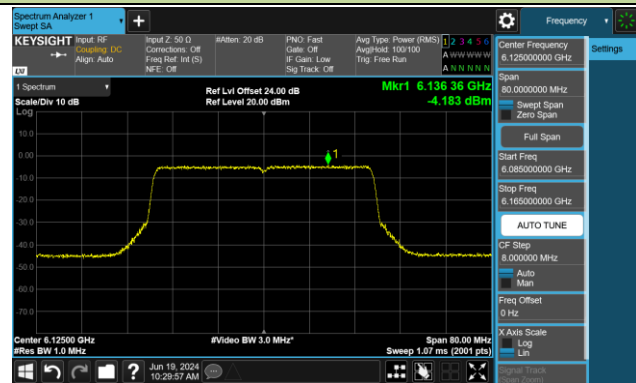

802.11be-EHT20 Power Spectral Density- Ant 1 (Nss = 1)

Channel 181 (6855MHz)

Channel 185 (6875MHz)

Channel 189 (6895MHz)

Channel 213 (7015MHz)

Channel 229 (7095MHz)

802.11be-EHT40 Power Spectral Density- Ant 1 (Nss = 1)

Channel 35 (6125MHz)

Channel 59 (6245MHz)

Channel 91 (6405MHz)

Channel 99 (6445MHz)

Channel 107 (6485MHz)

Channel 115 (6525MHz)

Channel 123 (6565MHz)

Channel 147 (6685MHz)