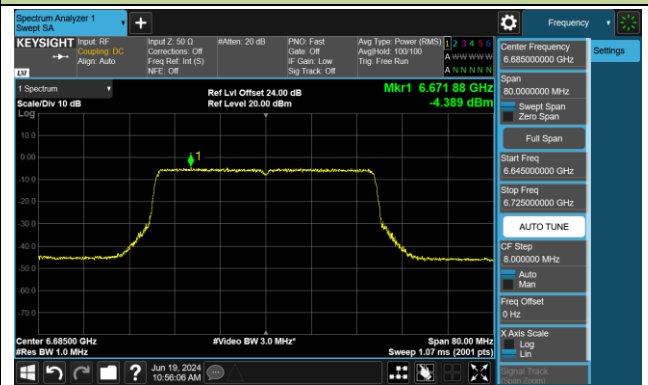

Channel 35 (6125MHz)

Channel 59 (6245MHz)

Channel 91 (6405MHz)

Channel 99 (6445MHz)

Channel 107 (6485MHz)

Channel 115 (6525MHz)

Channel 123 (6565MHz)

Channel 147 (6685MHz)

802.11be-EHT40 Power Spectral Density- Ant 1 (Nss = 1)

Channel 179 (6845MHz)

Channel 187 (6885MHz)

Channel 195 (6925MHz)

Channel 211 (7005MHz)

Channel 227 (7085MHz)

802.11be-EHT80 Power Spectral Density- Ant 1 (Nss = 1)