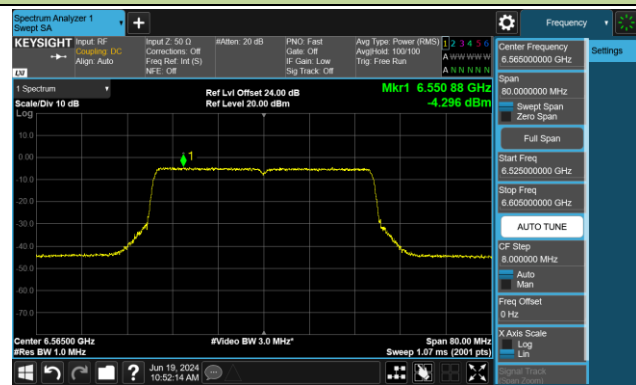

Channel 35 (6125MHz)

Channel 59 (6245MHz)

Channel 91 (6405MHz)

Channel 99 (6445MHz)

Channel 107 (6485MHz)

Channel 115 (6525MHz)

Channel 123 (6565MHz)

Channel 147 (6685MHz)

802.11be-EHT40 Power Spectral Density- Ant 1 (Nss = 1)

Channel 179 (6845MHz)

Channel 187 (6885MHz)

Channel 195 (6925MHz)

Channel 211 (7005MHz)

Channel 227 (7085MHz)

802.11be-EHT80 Power Spectral Density- Ant 1 (Nss = 1)