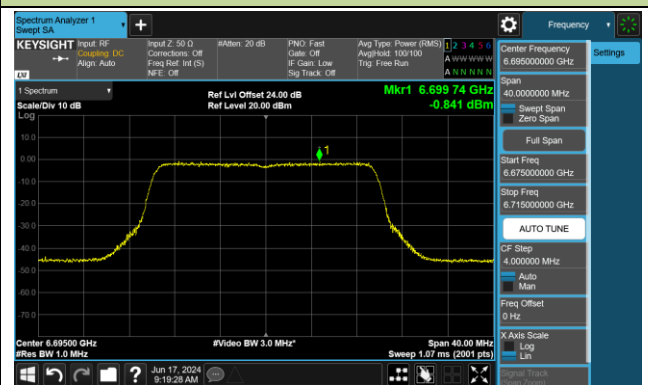

802.11ax-HE20 Power Spectral Density- Ant 0 (Nss = 2)

Channel 33 (6115MHz)

Channel 61 (6255MHz)

Channel 93 (6415MHz)

Channel 97 (6435MHz)

Channel 105 (6475MHz)

Channel 113 (6515MHz)

Channel 117 (6535MHz)

Channel 149 (6695MHz)

802.11ax-HE20 Power Spectral Density- Ant 0 (Nss = 2)

Channel 181 (6855MHz)

Channel 185 (6875MHz)

Channel 189 (6895MHz)

Channel 213 (7015MHz)

Channel 229 (7095MHz)

802.11ax-HE40 Power Spectral Density- Ant 0 (Nss = 2)