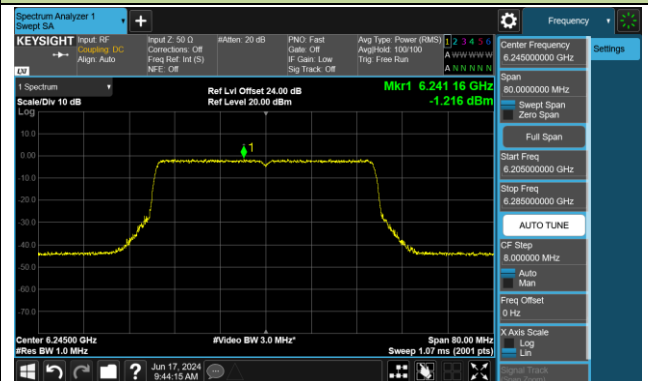

Channel 59 (6245MHz)