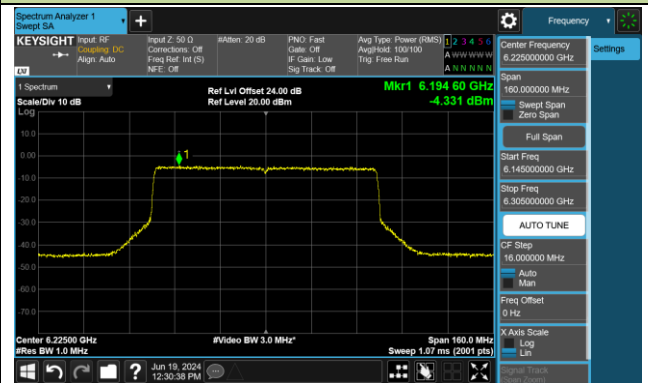

Channel 55 (6225MHz)