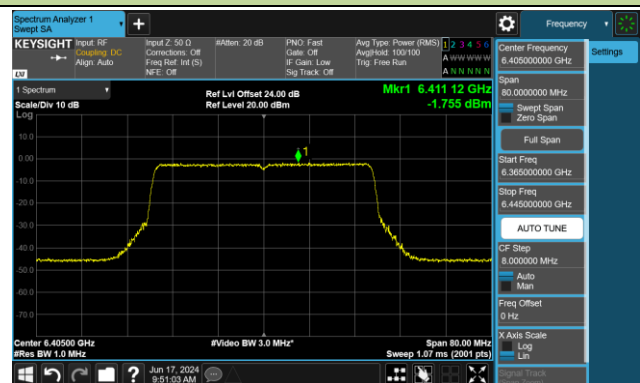

Channel 91 (6405MHz)