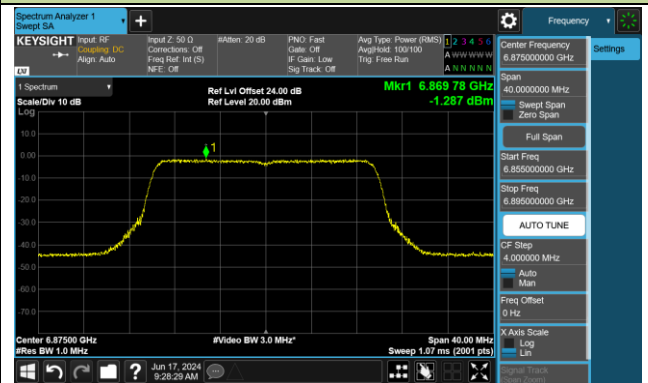

Channel 149 (6695MHz)

802.11ax-HE20 Power Spectral Density- Ant 0 (Nss = 2)

Channel 181 (6855MHz)

Channel 185 (6875MHz)

Channel 189 (6895MHz)

Channel 213 (7015MHz)

Channel 229 (7095MHz)

802.11ax-HE40 Power Spectral Density- Ant 0 (Nss = 2)