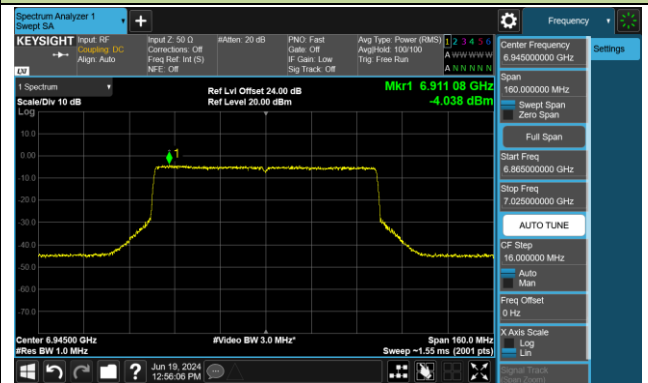

Channel 39 (6145MHz)

Channel 55 (6225MHz)

Channel 87 (6385MHz)

Channel 103 (6465MHz)

Channel 119 (6545MHz)

Channel 135 (6625MHz)

Channel 151 (6705MHz)

Channel 167 (6785MHz)

802.11be-EHT80 Power Spectral Density- Ant 1 (Nss = 1)

Channel 183 (6865MHz)

Channel 199 (6945MHz)

Channel 215 (7025MHz)

802.11be-EHT160 Power Spectral Density- Ant 1 (Nss = 1)

Channel 47 (6185MHz)

Channel 79 (6345MHz)