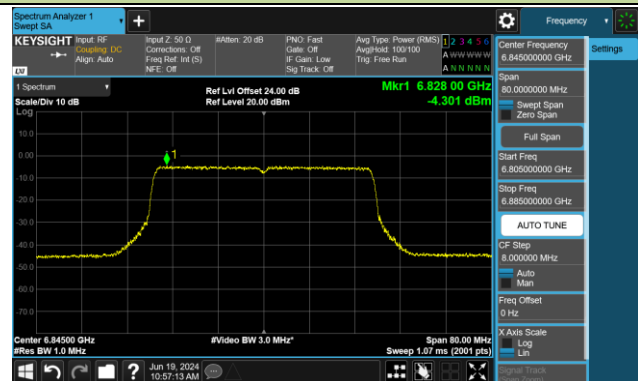

802.11be-EHT20 Power Spectral Density- Ant 1 (Nss = 1)

Channel 181 (6855MHz)

Channel 185 (6875MHz)

Channel 189 (6895MHz)

Channel 213 (7015MHz)

Channel 229 (7095MHz)

802.11be-EHT40 Power Spectral Density- Ant 1 (Nss = 1)

Channel 35 (6125MHz)

Channel 59 (6245MHz)

Channel 91 (6405MHz)

Channel 99 (6445MHz)

Channel 107 (6485MHz)

Channel 115 (6525MHz)

Channel 123 (6565MHz)

Channel 147 (6685MHz)

802.11be-EHT40 Power Spectral Density- Ant 1 (Nss = 1)

Channel 179 (6845MHz)

Channel 187 (6885MHz)

Channel 195 (6925MHz)

Channel 211 (7005MHz)

Channel 227 (7085MHz)

802.11be-EHT80 Power Spectral Density- Ant 1 (Nss = 1)