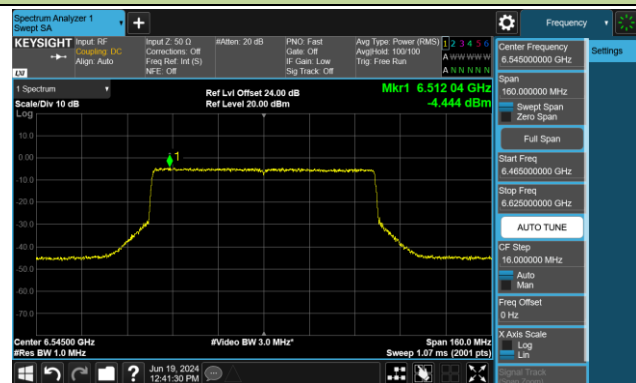

802.11be-EHT40 Power Spectral Density- Ant 1 (Nss = 1)

Channel 179 (6845MHz)

Channel 187 (6885MHz)

Channel 195 (6925MHz)

Channel 211 (7005MHz)

Channel 227 (7085MHz)

802.11be-EHT80 Power Spectral Density- Ant 1 (Nss = 1)

Channel 39 (6145MHz)

Channel 55 (6225MHz)

Channel 87 (6385MHz)

Channel 103 (6465MHz)

Channel 119 (6545MHz)

Channel 135 (6625MHz)

Channel 151 (6705MHz)

Channel 167 (6785MHz)

802.11be-EHT80 Power Spectral Density- Ant 1 (Nss = 1)

Channel 183 (6865MHz)

Channel 199 (6945MHz)

Channel 215 (7025MHz)

802.11be-EHT160 Power Spectral Density- Ant 1 (Nss = 1)

Channel 47 (6185MHz)

Channel 79 (6345MHz)