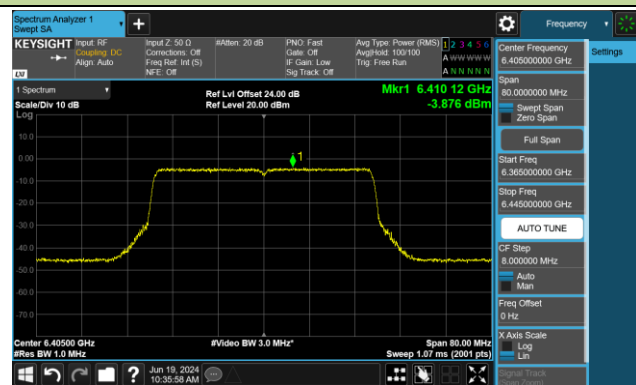

Channel 91 (6405MHz)