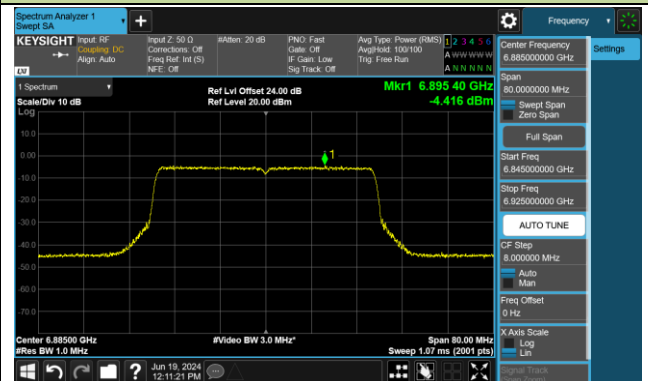

Channel 35 (6125MHz)

Channel 59 (6245MHz)

Channel 91 (6405MHz)

Channel 99 (6445MHz)

Channel 107 (6485MHz)

Channel 115 (6525MHz)

Channel 123 (6565MHz)

Channel 147 (6685MHz)

802.11be-EHT40 Power Spectral Density- Ant 1 (Nss = 1)

Channel 179 (6845MHz)

Channel 187 (6885MHz)

Channel 195 (6925MHz)

Channel 211 (7005MHz)

Channel 227 (7085MHz)

802.11be-EHT80 Power Spectral Density- Ant 1 (Nss = 1)