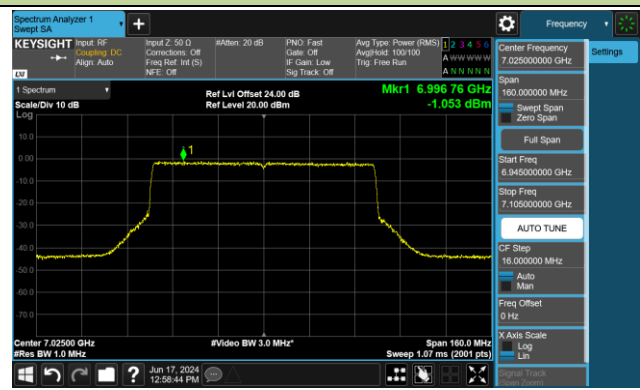

802.11ax-HE80 Power Spectral Density- Ant 0 (Nss = 2)

Channel 183 (6865MHz)

Channel 199 (6945MHz)

Channel 215 (7025MHz)

802.11ax-HE160 Power Spectral Density- Ant 0 (Nss = 2)

Channel 47 (6185MHz)

Channel 79 (6345MHz)

Channel 111 (6505MHz)

Channel 143 (6665MHz)

Channel 175 (6825MHz)

Channel 207 (6985MHz)