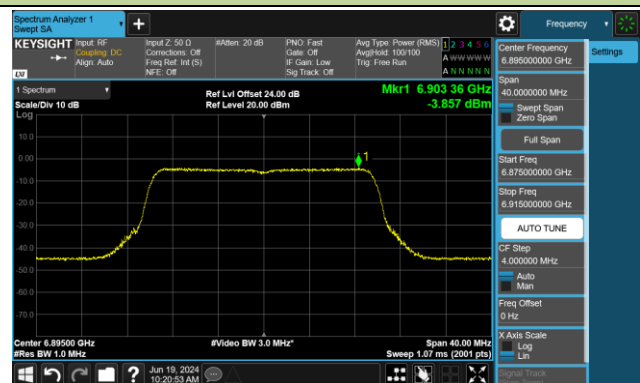

802.11be-EHT20 Power Spectral Density- Ant 1 (Nss = 1)

Channel 181 (6855MHz)

Channel 185 (6875MHz)

Channel 189 (6895MHz)

Channel 213 (7015MHz)

Channel 229 (7095MHz)

802.11be-EHT40 Power Spectral Density- Ant 1 (Nss = 1)

Channel 35 (6125MHz)

Channel 59 (6245MHz)

Channel 91 (6405MHz)

Channel 99 (6445MHz)

Channel 107 (6485MHz)

Channel 115 (6525MHz)

Channel 123 (6565MHz)

Channel 147 (6685MHz)