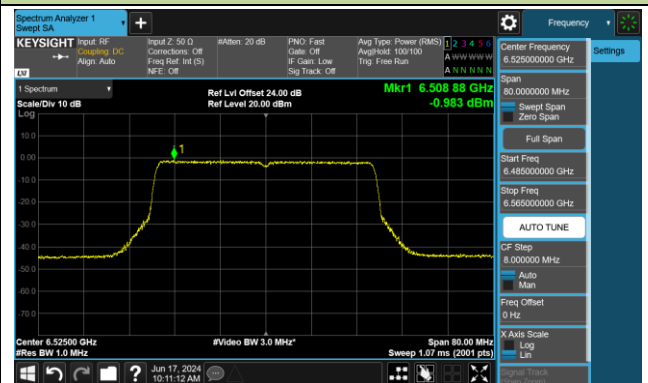

Channel 35 (6125MHz)

Channel 59 (6245MHz)

Channel 91 (6405MHz)

Channel 99 (6445MHz)

Channel 107 (6485MHz)

Channel 115 (6525MHz)

Channel 123 (6565MHz)

Channel 147 (6685MHz)

802.11ax-HE40 Power Spectral Density- Ant 0 (Nss = 2)

Channel 179 (6845MHz)

Channel 187 (6885MHz)

Channel 195 (6925MHz)

Channel 211 (7005MHz)

Channel 227 (7085MHz)

802.11ax-HE80 Power Spectral Density- Ant 0 (Nss = 2)