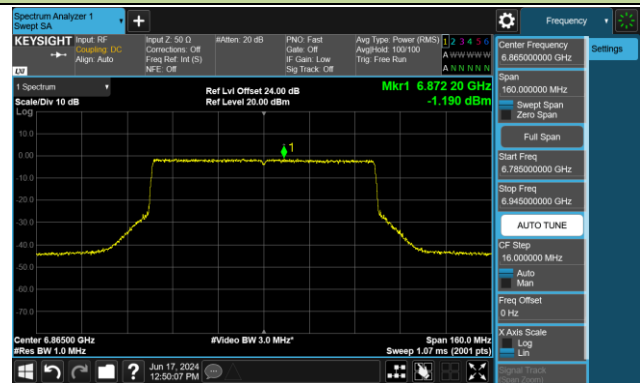

802.11ax-HE40 Power Spectral Density- Ant 0 (Nss = 2)

Channel 179 (6845MHz)

Channel 187 (6885MHz)

Channel 195 (6925MHz)

Channel 211 (7005MHz)

Channel 227 (7085MHz)

802.11ax-HE80 Power Spectral Density- Ant 0 (Nss = 2)

Channel 39 (6145MHz)

Channel 55 (6225MHz)

Channel 87 (6385MHz)

Channel 103 (6465MHz)

Channel 119 (6545MHz)

Channel 135 (6625MHz)

Channel 151 (6705MHz)

Channel 167 (6785MHz)

802.11ax-HE80 Power Spectral Density- Ant 0 (Nss = 2)

Channel 183 (6865MHz)

Channel 199 (6945MHz)

Channel 215 (7025MHz)

802.11ax-HE160 Power Spectral Density- Ant 0 (Nss = 2)

Channel 47 (6185MHz)

Channel 79 (6345MHz)