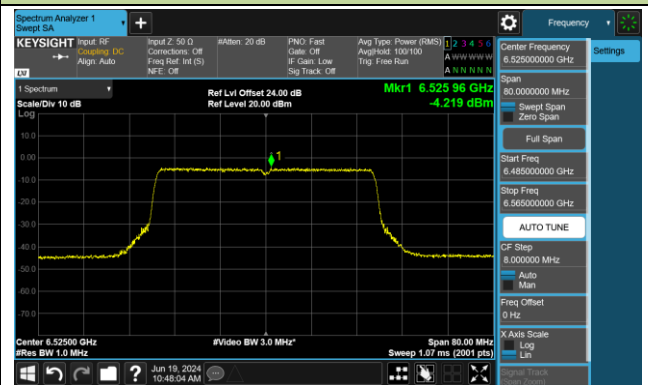

802.11be-EHT20 Power Spectral Density- Ant 1 (Nss = 1)

Channel 181 (6855MHz)

Channel 185 (6875MHz)

Channel 189 (6895MHz)

Channel 213 (7015MHz)

Channel 229 (7095MHz)

802.11be-EHT40 Power Spectral Density- Ant 1 (Nss = 1)

Channel 35 (6125MHz)

Channel 59 (6245MHz)

Channel 91 (6405MHz)

Channel 99 (6445MHz)

Channel 107 (6485MHz)

Channel 115 (6525MHz)

Channel 123 (6565MHz)

Channel 147 (6685MHz)

802.11be-EHT40 Power Spectral Density- Ant 1 (Nss = 1)

Channel 179 (6845MHz)

Channel 187 (6885MHz)

Channel 195 (6925MHz)

Channel 211 (7005MHz)

Channel 227 (7085MHz)

802.11be-EHT80 Power Spectral Density- Ant 1 (Nss = 1)