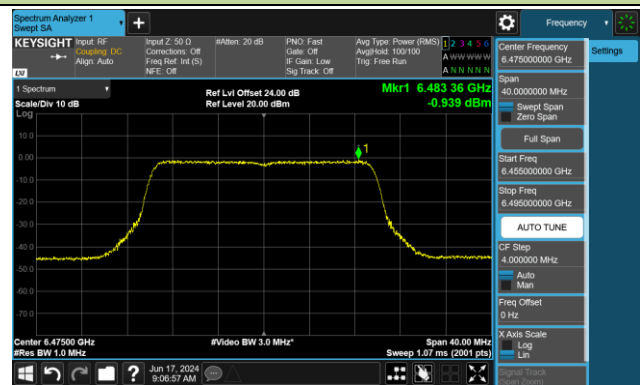

802.11ax-HE20 Power Spectral Density- Ant 0 (Nss = 2)

Channel 33 (6115MHz)

Channel 61 (6255MHz)

Channel 93 (6415MHz)

Channel 97 (6435MHz)

Channel 105 (6475MHz)

Channel 113 (6515MHz)

Channel 117 (6535MHz)

Channel 149 (6695MHz)

802.11ax-HE20 Power Spectral Density- Ant 0 (Nss = 2)

Channel 181 (6855MHz)

Channel 185 (6875MHz)

Channel 189 (6895MHz)

Channel 213 (7015MHz)

Channel 229 (7095MHz)

802.11ax-HE40 Power Spectral Density- Ant 0 (Nss = 2)