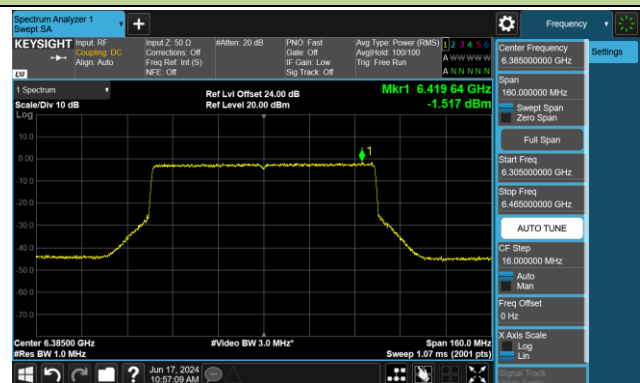

Channel 87 (6385MHz)