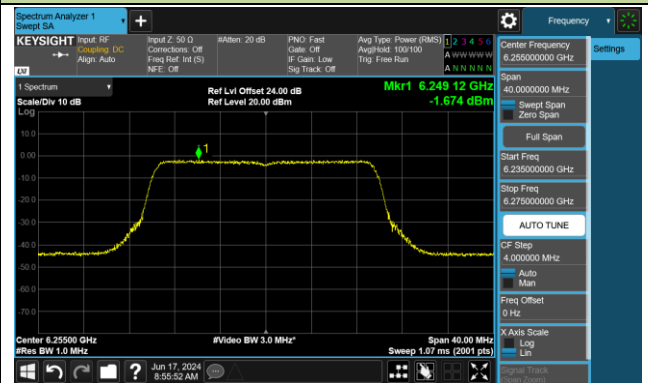

802.11be-EHT80 Power Spectral Density- Ant 1 (Nss = 1)

Channel 183 (6865MHz)

Channel 199 (6945MHz)

Channel 215 (7025MHz)

802.11be-EHT160 Power Spectral Density- Ant 1 (Nss = 1)

Channel 47 (6185MHz)

Channel 79 (6345MHz)

Channel 111 (6505MHz)

Channel 143 (6665MHz)

Channel 175 (6825MHz)

Channel 207 (6985MHz)

802.11be-EHT320 Power Spectral Density- Ant 1 (Nss = 1)

Channel 63 (6265MHz)

Channel 127 (6585MHz)

Channel 191 (6905MHz)

802.11ax-HE20 Power Spectral Density- Ant 0 (Nss = 2)

Channel 33 (6115MHz)

Channel 61 (6255MHz)

Channel 93 (6415MHz)

Channel 97 (6435MHz)

Channel 105 (6475MHz)

Channel 113 (6515MHz)

Channel 117 (6535MHz)