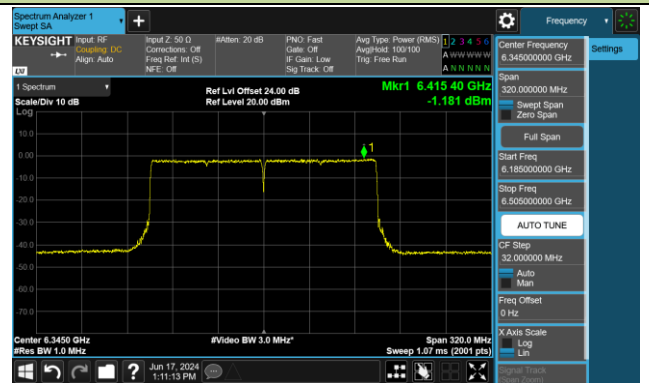

802.11ax-HE80 Power Spectral Density- Ant 0 (Nss = 2)

Channel 183 (6865MHz)

Channel 199 (6945MHz)

Channel 215 (7025MHz)

802.11ax-HE160 Power Spectral Density- Ant 0 (Nss = 2)

Channel 47 (6185MHz)

Channel 79 (6345MHz)

Channel 111 (6505MHz)

Channel 143 (6665MHz)

Channel 175 (6825MHz)

Channel 207 (6985MHz)