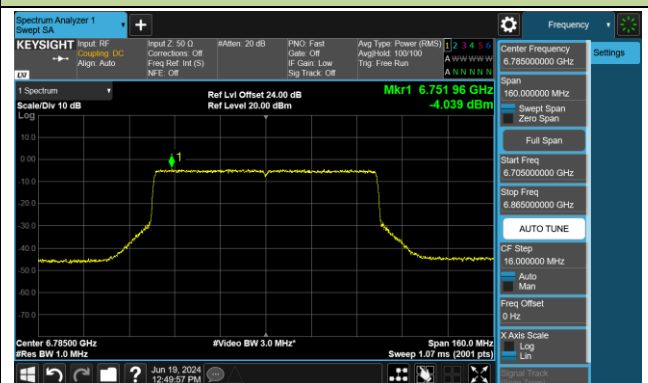

Channel 39 (6145MHz)

Channel 55 (6225MHz)

Channel 87 (6385MHz)

Channel 103 (6465MHz)

Channel 119 (6545MHz)

Channel 135 (6625MHz)

Channel 151 (6705MHz)

Channel 167 (6785MHz)

802.11be-EHT80 Power Spectral Density- Ant 1 (Nss = 1)

Channel 183 (6865MHz)

Channel 199 (6945MHz)

Channel 215 (7025MHz)

802.11be-EHT160 Power Spectral Density- Ant 1 (Nss = 1)

Channel 47 (6185MHz)

Channel 79 (6345MHz)