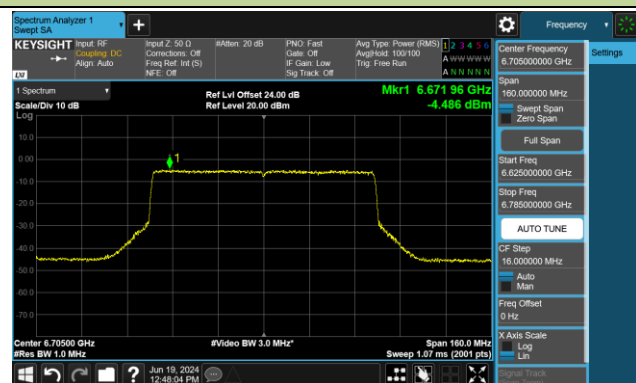

Channel 39 (6145MHz)

Channel 55 (6225MHz)

Channel 87 (6385MHz)

Channel 103 (6465MHz)

Channel 119 (6545MHz)

Channel 135 (6625MHz)

Channel 151 (6705MHz)

Channel 167 (6785MHz)

802.11be-EHT80 Power Spectral Density- Ant 1 (Nss = 1)

Channel 183 (6865MHz)

Channel 199 (6945MHz)

Channel 215 (7025MHz)

802.11be-EHT160 Power Spectral Density- Ant 1 (Nss = 1)

Channel 47 (6185MHz)

Channel 79 (6345MHz)