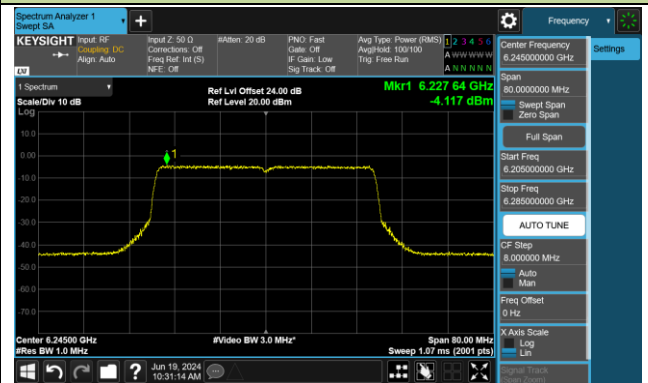

802.11be-EHT20 Power Spectral Density- Ant 1 (Nss = 1)

Channel 181 (6855MHz)

Channel 185 (6875MHz)

Channel 189 (6895MHz)

Channel 213 (7015MHz)

Channel 229 (7095MHz)

802.11be-EHT40 Power Spectral Density- Ant 1 (Nss = 1)

Channel 35 (6125MHz)

Channel 59 (6245MHz)

Channel 91 (6405MHz)

Channel 99 (6445MHz)

Channel 107 (6485MHz)

Channel 115 (6525MHz)

Channel 123 (6565MHz)

Channel 147 (6685MHz)