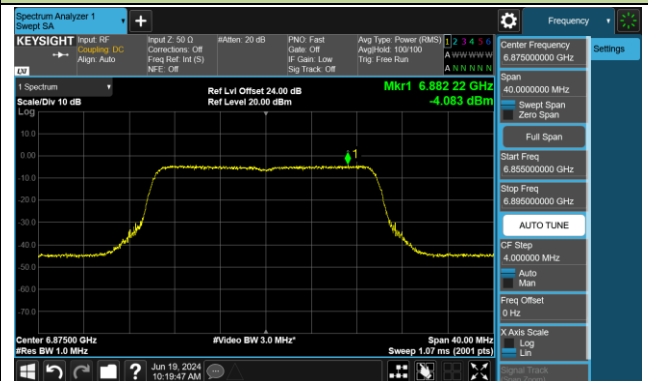

802.11be-EHT20 Power Spectral Density- Ant 1 (Nss = 1)

Channel 181 (6855MHz)

Channel 185 (6875MHz)

Channel 189 (6895MHz)

Channel 213 (7015MHz)

Channel 229 (7095MHz)

802.11be-EHT40 Power Spectral Density- Ant 1 (Nss = 1)