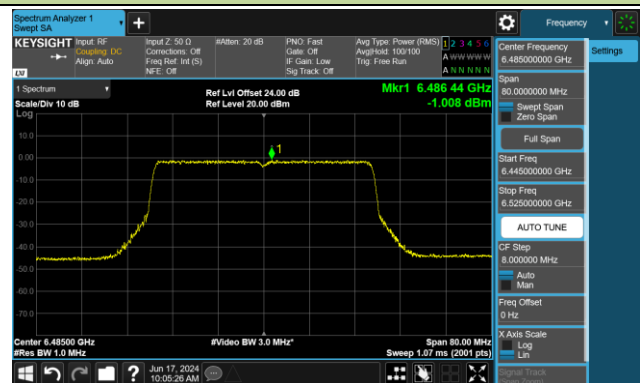

Channel 35 (6125MHz)

Channel 59 (6245MHz)

Channel 91 (6405MHz)

Channel 99 (6445MHz)

Channel 107 (6485MHz)

Channel 115 (6525MHz)

Channel 123 (6565MHz)

Channel 147 (6685MHz)

802.11ax-HE40 Power Spectral Density- Ant 0 (Nss = 2)

Channel 179 (6845MHz)

Channel 187 (6885MHz)

Channel 195 (6925MHz)

Channel 211 (7005MHz)

Channel 227 (7085MHz)

802.11ax-HE80 Power Spectral Density- Ant 0 (Nss = 2)