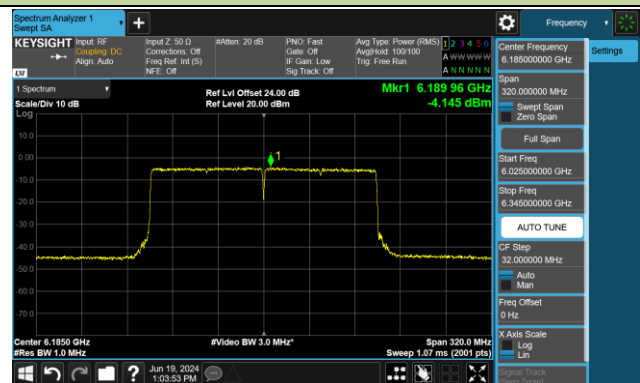

802.11be-EHT80 Power Spectral Density- Ant 1 (Nss = 1)

Channel 183 (6865MHz)

Channel 199 (6945MHz)

Channel 215 (7025MHz)

802.11be-EHT160 Power Spectral Density- Ant 1 (Nss = 1)

Channel 47 (6185MHz)

Channel 79 (6345MHz)

Channel 111 (6505MHz)

Channel 143 (6665MHz)

Channel 175 (6825MHz)

Channel 207 (6985MHz)

802.11be-EHT320 Power Spectral Density- Ant 1 (Nss = 1)

Channel 63 (6265MHz)

Channel 127 (6585MHz)

Channel 191 (6905MHz)