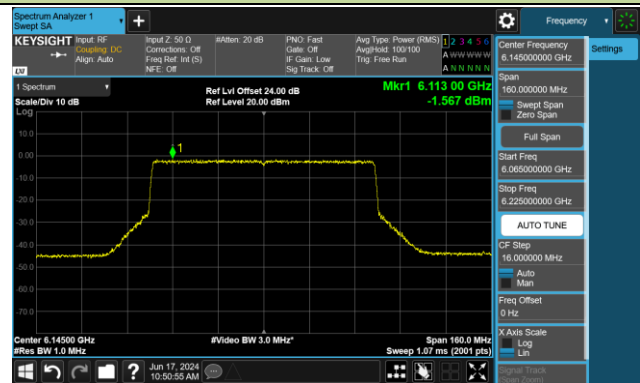

802.11ax-HE80 Power Spectral Density- Ant 0 (Nss = 2)

Channel 39 (6145MHz)