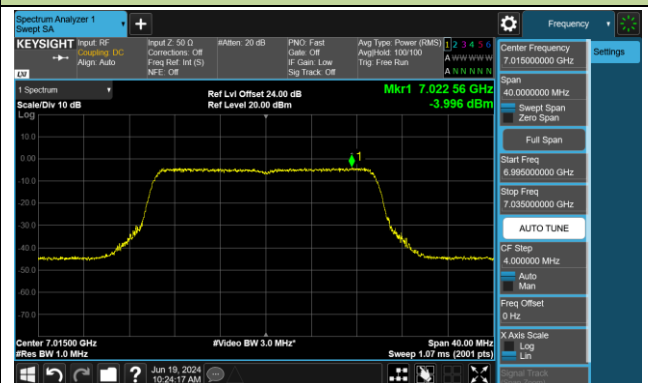

802.11be-EHT20 Power Spectral Density- Ant 1 (Nss = 1)

Channel 181 (6855MHz)

Channel 185 (6875MHz)

Channel 189 (6895MHz)

Channel 213 (7015MHz)

Channel 229 (7095MHz)

802.11be-EHT40 Power Spectral Density- Ant 1 (Nss = 1)

Channel 35 (6125MHz)

Channel 59 (6245MHz)

Channel 91 (6405MHz)

Channel 99 (6445MHz)

Channel 107 (6485MHz)

Channel 115 (6525MHz)

Channel 123 (6565MHz)

Channel 147 (6685MHz)