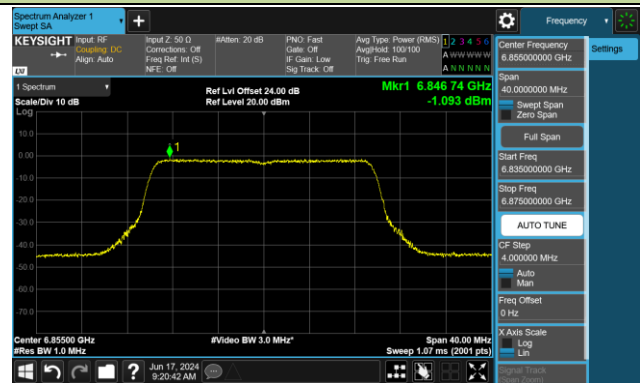

802.11ax-HE20 Power Spectral Density- Ant 0 (Nss = 2)

Channel 33 (6115MHz)

Channel 61 (6255MHz)

Channel 93 (6415MHz)

Channel 97 (6435MHz)

Channel 105 (6475MHz)

Channel 113 (6515MHz)

Channel 117 (6535MHz)

Channel 149 (6695MHz)

802.11ax-HE20 Power Spectral Density- Ant 0 (Nss = 2)

Channel 181 (6855MHz)

Channel 185 (6875MHz)

Channel 189 (6895MHz)

Channel 213 (7015MHz)

Channel 229 (7095MHz)

802.11ax-HE40 Power Spectral Density- Ant 0 (Nss = 2)