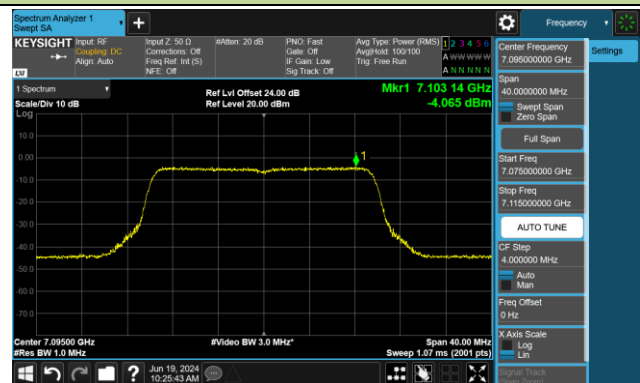

802.11be-EHT20 Power Spectral Density- Ant 1 (Nss = 1)

Channel 181 (6855MHz)

Channel 185 (6875MHz)

Channel 189 (6895MHz)

Channel 213 (7015MHz)

Channel 229 (7095MHz)

802.11be-EHT40 Power Spectral Density- Ant 1 (Nss = 1)