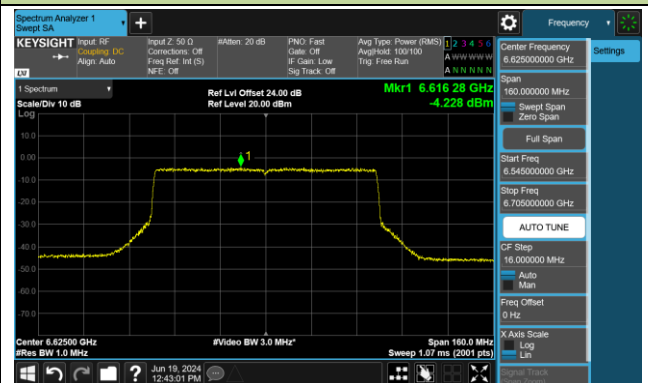

Channel 39 (6145MHz)

Channel 55 (6225MHz)

Channel 87 (6385MHz)

Channel 103 (6465MHz)

Channel 119 (6545MHz)

Channel 135 (6625MHz)

Channel 151 (6705MHz)

Channel 167 (6785MHz)

802.11be-EHT80 Power Spectral Density- Ant 1 (Nss = 1)

Channel 183 (6865MHz)

Channel 199 (6945MHz)

Channel 215 (7025MHz)

802.11be-EHT160 Power Spectral Density- Ant 1 (Nss = 1)

Channel 47 (6185MHz)

Channel 79 (6345MHz)