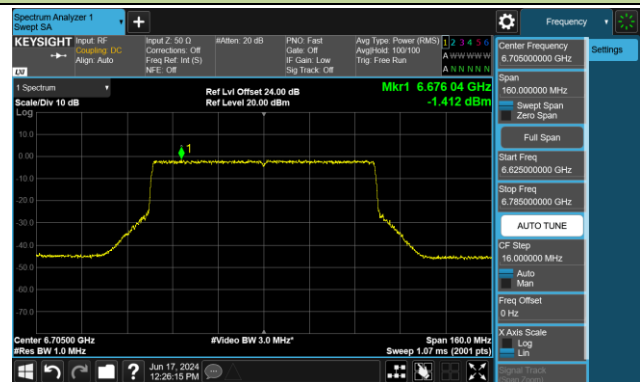

Channel 39 (6145MHz)

Channel 55 (6225MHz)

Channel 87 (6385MHz)

Channel 103 (6465MHz)

Channel 119 (6545MHz)

Channel 135 (6625MHz)

Channel 151 (6705MHz)

Channel 167 (6785MHz)

802.11ax-HE80 Power Spectral Density- Ant 0 (Nss = 2)

Channel 183 (6865MHz)

Channel 199 (6945MHz)

Channel 215 (7025MHz)

802.11ax-HE160 Power Spectral Density- Ant 0 (Nss = 2)

Channel 47 (6185MHz)

Channel 79 (6345MHz)