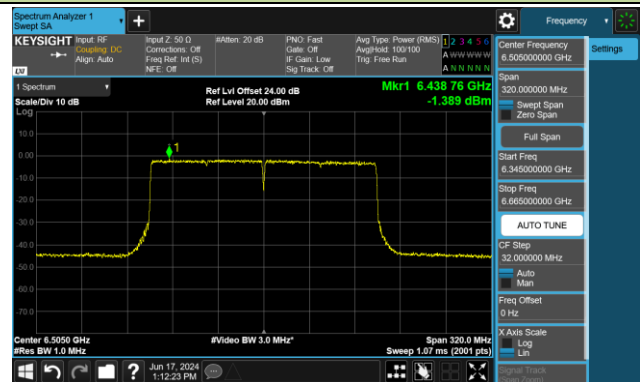

802.11ax-HE80 Power Spectral Density- Ant 0 (Nss = 2)

Channel 183 (6865MHz)

Channel 199 (6945MHz)

Channel 215 (7025MHz)

802.11ax-HE160 Power Spectral Density- Ant 0 (Nss = 2)

Channel 47 (6185MHz)

Channel 79 (6345MHz)

Channel 111 (6505MHz)

Channel 143 (6665MHz)

Channel 175 (6825MHz)

Channel 207 (6985MHz)