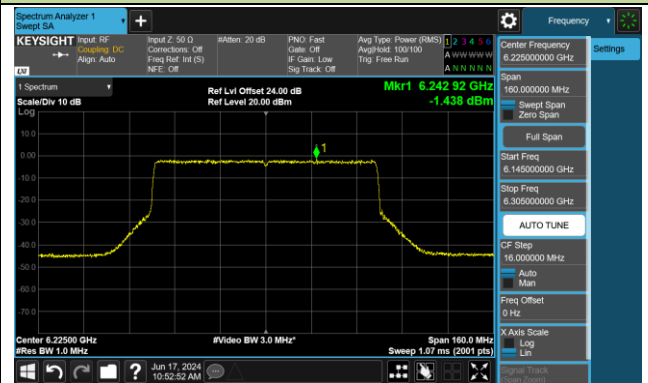

Channel 55 (6225MHz)