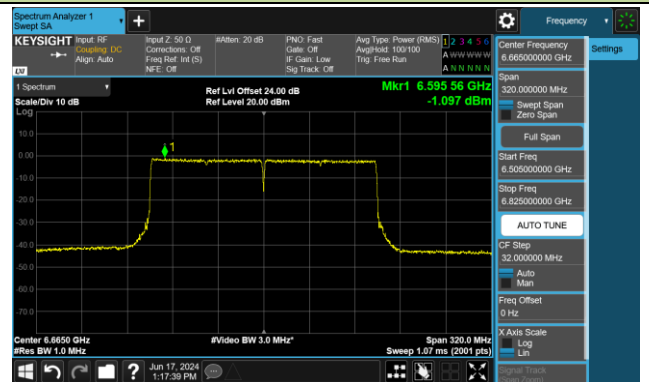

802.11ax-HE80 Power Spectral Density- Ant 0 (Nss = 2)

Channel 183 (6865MHz)

Channel 199 (6945MHz)

Channel 215 (7025MHz)

802.11ax-HE160 Power Spectral Density- Ant 0 (Nss = 2)

Channel 47 (6185MHz)

Channel 79 (6345MHz)

Channel 111 (6505MHz)

Channel 143 (6665MHz)

Channel 175 (6825MHz)

Channel 207 (6985MHz)