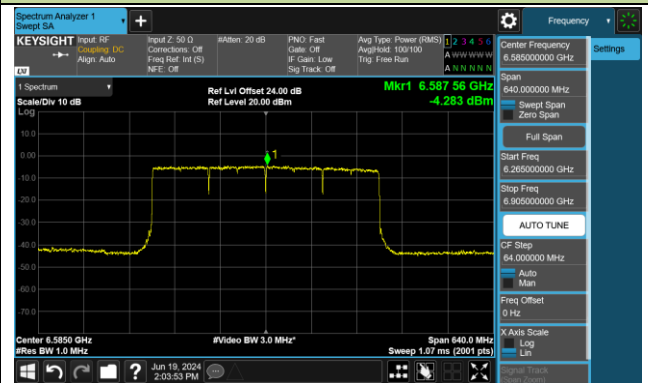

802.11be-EHT80 Power Spectral Density- Ant 1 (Nss = 1)

Channel 183 (6865MHz)

Channel 199 (6945MHz)

Channel 215 (7025MHz)

802.11be-EHT160 Power Spectral Density- Ant 1 (Nss = 1)

Channel 47 (6185MHz)

Channel 79 (6345MHz)

Channel 111 (6505MHz)

Channel 143 (6665MHz)

Channel 175 (6825MHz)

Channel 207 (6985MHz)

802.11be-EHT320 Power Spectral Density- Ant 1 (Nss = 1)

Channel 63 (6265MHz)

Channel 127 (6585MHz)

Channel 191 (6905MHz)