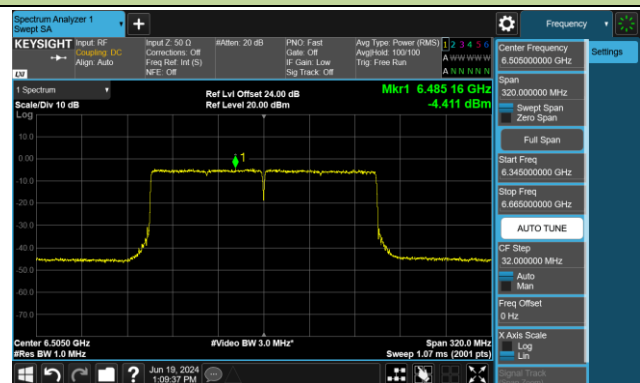

802.11be-EHT80 Power Spectral Density- Ant 1 (Nss = 1)

Channel 183 (6865MHz)

Channel 199 (6945MHz)

Channel 215 (7025MHz)

802.11be-EHT160 Power Spectral Density- Ant 1 (Nss = 1)

Channel 47 (6185MHz)

Channel 79 (6345MHz)

Channel 111 (6505MHz)

Channel 143 (6665MHz)

Channel 175 (6825MHz)

Channel 207 (6985MHz)

802.11be-EHT320 Power Spectral Density- Ant 1 (Nss = 1)

Channel 63 (6265MHz)

Channel 127 (6585MHz)

Channel 191 (6905MHz)