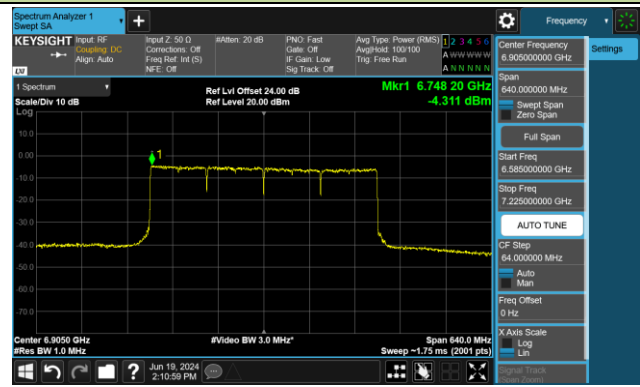

802.11be-EHT80 Power Spectral Density- Ant 1 (Nss = 1)

Channel 183 (6865MHz)

Channel 199 (6945MHz)

Channel 215 (7025MHz)

802.11be-EHT160 Power Spectral Density- Ant 1 (Nss = 1)

Channel 47 (6185MHz)

Channel 79 (6345MHz)

Channel 111 (6505MHz)

Channel 143 (6665MHz)

Channel 175 (6825MHz)

Channel 207 (6985MHz)

802.11be-EHT320 Power Spectral Density- Ant 1 (Nss = 1)

Channel 63 (6265MHz)

Channel 127 (6585MHz)

Channel 191 (6905MHz)

802.11ax-HE20 Power Spectral Density- Ant 0 (Nss = 2)

Channel 33 (6115MHz)

Channel 61 (6255MHz)

Channel 93 (6415MHz)

Channel 97 (6435MHz)

Channel 105 (6475MHz)

Channel 113 (6515MHz)

Channel 117 (6535MHz)