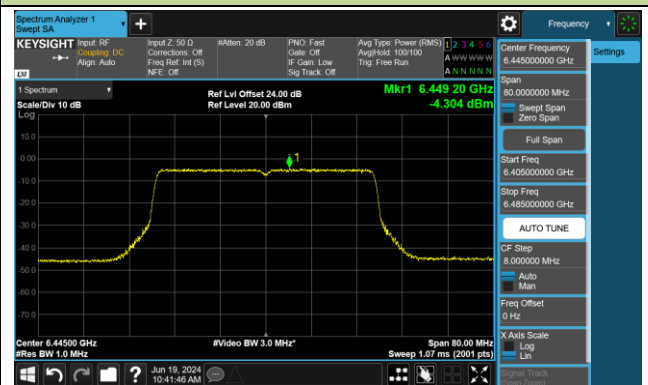

Channel 35 (6125MHz)

Channel 59 (6245MHz)

Channel 91 (6405MHz)

Channel 99 (6445MHz)

Channel 107 (6485MHz)

Channel 115 (6525MHz)

Channel 123 (6565MHz)

Channel 147 (6685MHz)

802.11be-EHT40 Power Spectral Density- Ant 1 (Nss = 1)

Channel 179 (6845MHz)

Channel 187 (6885MHz)

Channel 195 (6925MHz)

Channel 211 (7005MHz)

Channel 227 (7085MHz)

802.11be-EHT80 Power Spectral Density- Ant 1 (Nss = 1)