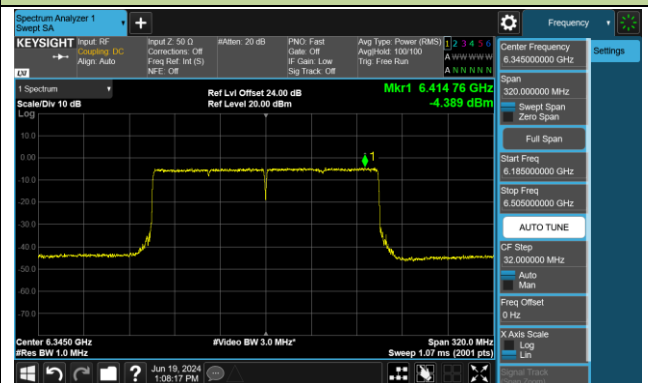

802.11be-EHT80 Power Spectral Density- Ant 1 (Nss = 1)

Channel 183 (6865MHz)

Channel 199 (6945MHz)

Channel 215 (7025MHz)

802.11be-EHT160 Power Spectral Density- Ant 1 (Nss = 1)

Channel 47 (6185MHz)

Channel 79 (6345MHz)