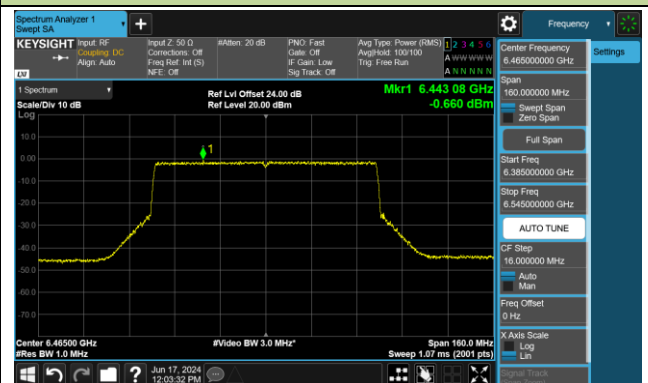

Channel 39 (6145MHz)

Channel 55 (6225MHz)

Channel 87 (6385MHz)

Channel 103 (6465MHz)

Channel 119 (6545MHz)

Channel 135 (6625MHz)

Channel 151 (6705MHz)

Channel 167 (6785MHz)

802.11ax-HE80 Power Spectral Density- Ant 0 (Nss = 2)

Channel 183 (6865MHz)

Channel 199 (6945MHz)

Channel 215 (7025MHz)

802.11ax-HE160 Power Spectral Density- Ant 0 (Nss = 2)

Channel 47 (6185MHz)

Channel 79 (6345MHz)