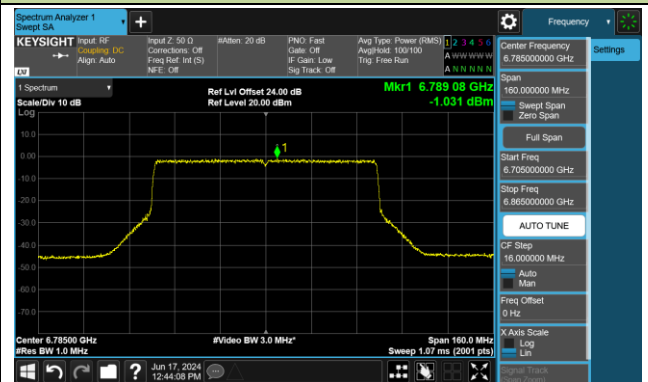

Channel 39 (6145MHz)

Channel 55 (6225MHz)

Channel 87 (6385MHz)

Channel 103 (6465MHz)

Channel 119 (6545MHz)

Channel 135 (6625MHz)

Channel 151 (6705MHz)

Channel 167 (6785MHz)

802.11ax-HE80 Power Spectral Density- Ant 0 (Nss = 2)

Channel 183 (6865MHz)

Channel 199 (6945MHz)

Channel 215 (7025MHz)

802.11ax-HE160 Power Spectral Density- Ant 0 (Nss = 2)

Channel 47 (6185MHz)

Channel 79 (6345MHz)