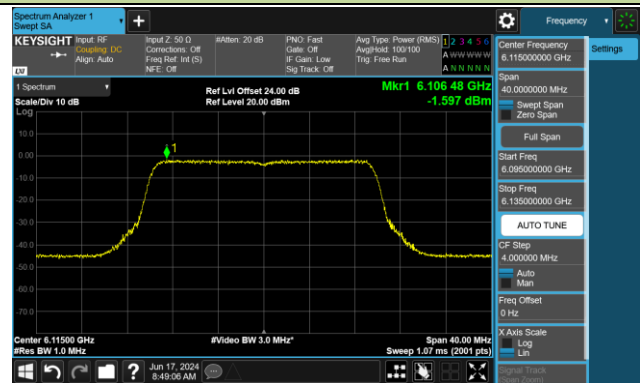

802.11be-EHT80 Power Spectral Density- Ant 1 (Nss = 1)

Channel 183 (6865MHz)

Channel 199 (6945MHz)

Channel 215 (7025MHz)

802.11be-EHT160 Power Spectral Density- Ant 1 (Nss = 1)

Channel 47 (6185MHz)

Channel 79 (6345MHz)

Channel 111 (6505MHz)

Channel 143 (6665MHz)

Channel 175 (6825MHz)

Channel 207 (6985MHz)

802.11be-EHT320 Power Spectral Density- Ant 1 (Nss = 1)

Channel 63 (6265MHz)

Channel 127 (6585MHz)

Channel 191 (6905MHz)

802.11ax-HE20 Power Spectral Density- Ant 0 (Nss = 2)

Channel 33 (6115MHz)

Channel 61 (6255MHz)

Channel 93 (6415MHz)

Channel 97 (6435MHz)

Channel 105 (6475MHz)

Channel 113 (6515MHz)

Channel 117 (6535MHz)