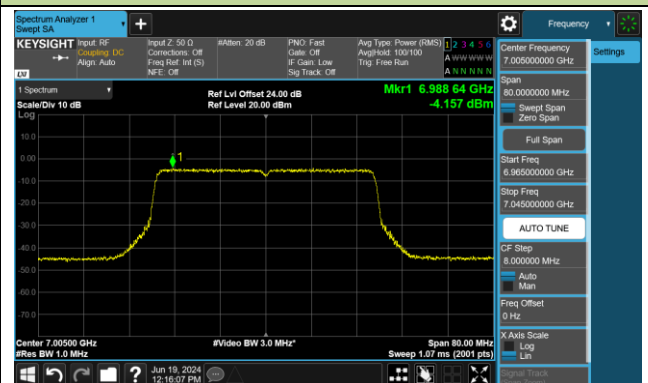

802.11be-EHT40 Power Spectral Density- Ant 1 (Nss = 1)

Channel 179 (6845MHz)

Channel 187 (6885MHz)

Channel 195 (6925MHz)

Channel 211 (7005MHz)

Channel 227 (7085MHz)

802.11be-EHT80 Power Spectral Density- Ant 1 (Nss = 1)