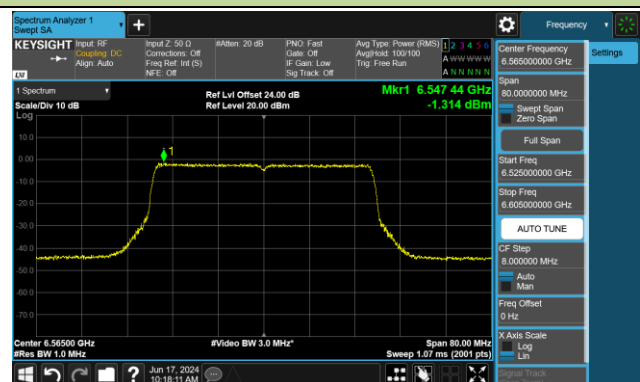

Channel 35 (6125MHz)

Channel 59 (6245MHz)

Channel 91 (6405MHz)

Channel 99 (6445MHz)

Channel 107 (6485MHz)

Channel 115 (6525MHz)

Channel 123 (6565MHz)

Channel 147 (6685MHz)

802.11ax-HE40 Power Spectral Density- Ant 0 (Nss = 2)

Channel 179 (6845MHz)

Channel 187 (6885MHz)

Channel 195 (6925MHz)

Channel 211 (7005MHz)

Channel 227 (7085MHz)

802.11ax-HE80 Power Spectral Density- Ant 0 (Nss = 2)