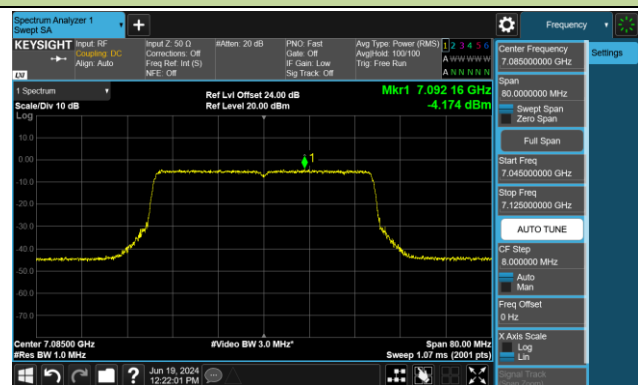

802.11be-EHT40 Power Spectral Density- Ant 1 (Nss = 1)

Channel 179 (6845MHz)

Channel 187 (6885MHz)

Channel 195 (6925MHz)

Channel 211 (7005MHz)

Channel 227 (7085MHz)

802.11be-EHT80 Power Spectral Density- Ant 1 (Nss = 1)