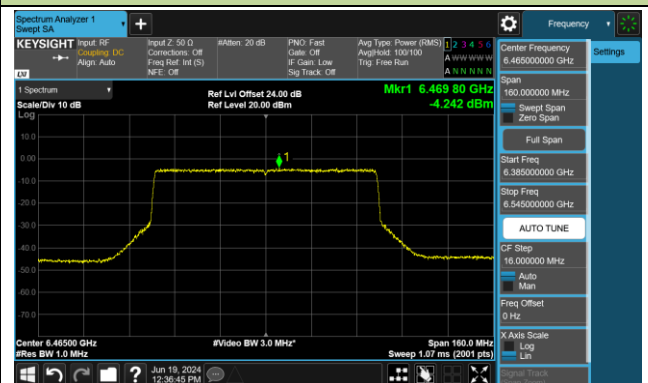

Channel 39 (6145MHz)

Channel 55 (6225MHz)

Channel 87 (6385MHz)

Channel 103 (6465MHz)

Channel 119 (6545MHz)

Channel 135 (6625MHz)

Channel 151 (6705MHz)

Channel 167 (6785MHz)

802.11be-EHT80 Power Spectral Density- Ant 1 (Nss = 1)

Channel 183 (6865MHz)

Channel 199 (6945MHz)

Channel 215 (7025MHz)

802.11be-EHT160 Power Spectral Density- Ant 1 (Nss = 1)

Channel 47 (6185MHz)

Channel 79 (6345MHz)