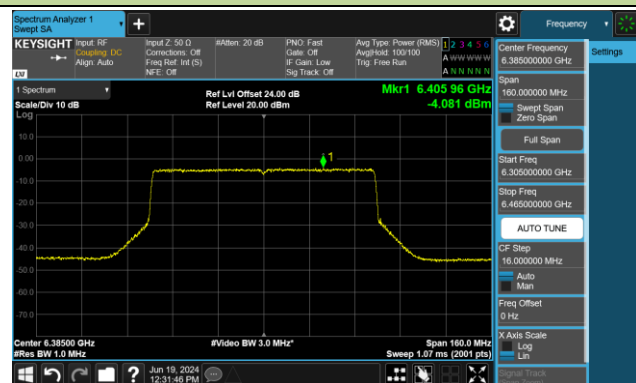

Channel 87 (6385MHz)