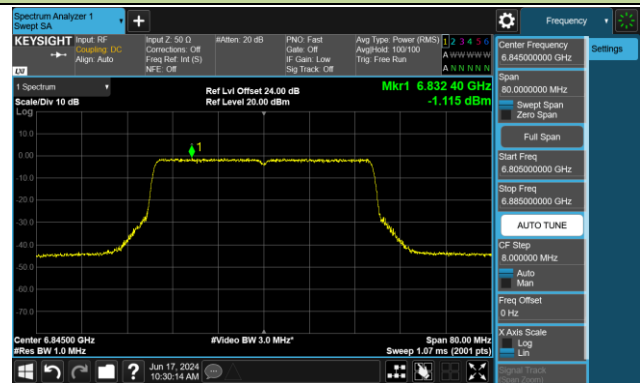

Channel 35 (6125MHz)

Channel 59 (6245MHz)

Channel 91 (6405MHz)

Channel 99 (6445MHz)

Channel 107 (6485MHz)

Channel 115 (6525MHz)

Channel 123 (6565MHz)

Channel 147 (6685MHz)

802.11ax-HE40 Power Spectral Density- Ant 0 (Nss = 2)

Channel 179 (6845MHz)

Channel 187 (6885MHz)

Channel 195 (6925MHz)

Channel 211 (7005MHz)

Channel 227 (7085MHz)

802.11ax-HE80 Power Spectral Density- Ant 0 (Nss = 2)