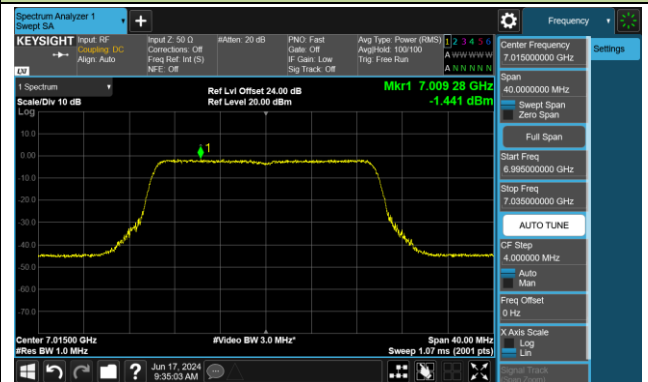

Channel 149 (6695MHz)

802.11ax-HE20 Power Spectral Density- Ant 0 (Nss = 2)

Channel 181 (6855MHz)

Channel 185 (6875MHz)

Channel 189 (6895MHz)

Channel 213 (7015MHz)

Channel 229 (7095MHz)

802.11ax-HE40 Power Spectral Density- Ant 0 (Nss = 2)