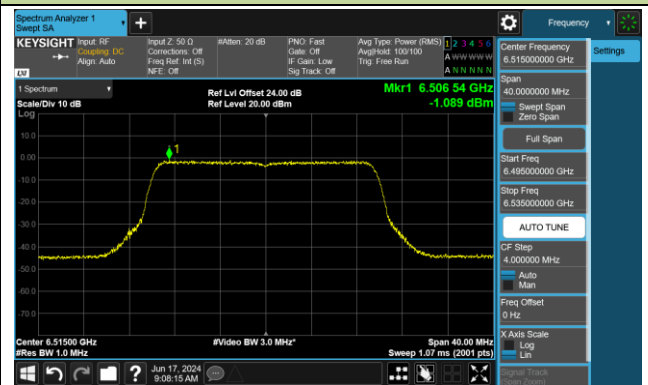

802.11ax-HE20 Power Spectral Density- Ant 0 (Nss = 2)

Channel 33 (6115MHz)

Channel 61 (6255MHz)

Channel 93 (6415MHz)

Channel 97 (6435MHz)

Channel 105 (6475MHz)

Channel 113 (6515MHz)

Channel 117 (6535MHz)

Channel 149 (6695MHz)

802.11ax-HE20 Power Spectral Density- Ant 0 (Nss = 2)

Channel 181 (6855MHz)

Channel 185 (6875MHz)

Channel 189 (6895MHz)

Channel 213 (7015MHz)

Channel 229 (7095MHz)

802.11ax-HE40 Power Spectral Density- Ant 0 (Nss = 2)