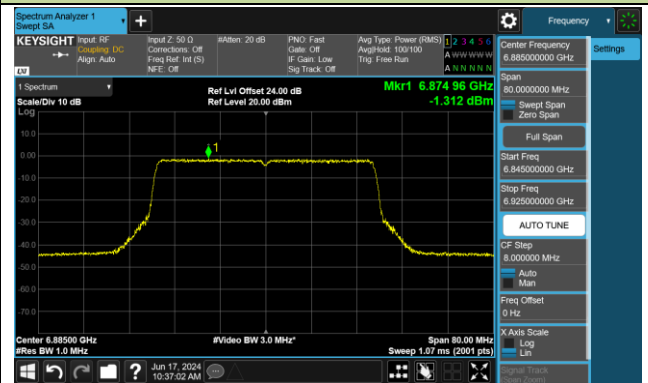

Channel 35 (6125MHz)

Channel 59 (6245MHz)

Channel 91 (6405MHz)

Channel 99 (6445MHz)

Channel 107 (6485MHz)

Channel 115 (6525MHz)

Channel 123 (6565MHz)

Channel 147 (6685MHz)

802.11ax-HE40 Power Spectral Density- Ant 0 (Nss = 2)

Channel 179 (6845MHz)

Channel 187 (6885MHz)

Channel 195 (6925MHz)

Channel 211 (7005MHz)

Channel 227 (7085MHz)

802.11ax-HE80 Power Spectral Density- Ant 0 (Nss = 2)