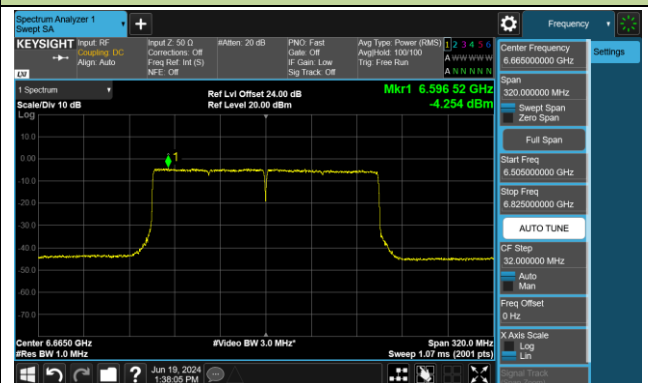

802.11be-EHT80 Power Spectral Density- Ant 1 (Nss = 1)

Channel 183 (6865MHz)

Channel 199 (6945MHz)

Channel 215 (7025MHz)

802.11be-EHT160 Power Spectral Density- Ant 1 (Nss = 1)

Channel 47 (6185MHz)

Channel 79 (6345MHz)

Channel 111 (6505MHz)

Channel 143 (6665MHz)

Channel 175 (6825MHz)

Channel 207 (6985MHz)

802.11be-EHT320 Power Spectral Density- Ant 1 (Nss = 1)

Channel 63 (6265MHz)

Channel 127 (6585MHz)

Channel 191 (6905MHz)