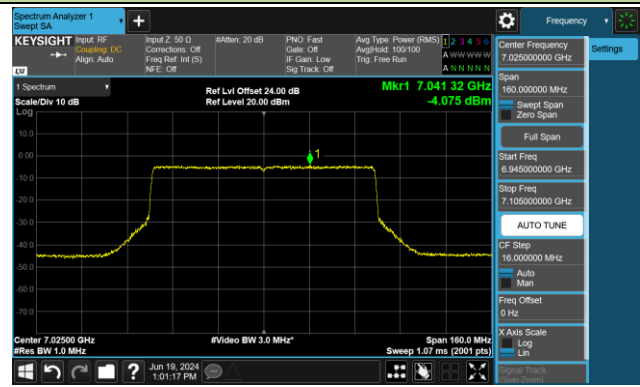

802.11be-EHT80 Power Spectral Density- Ant 1 (Nss = 1)

Channel 183 (6865MHz)

Channel 199 (6945MHz)

Channel 215 (7025MHz)

802.11be-EHT160 Power Spectral Density- Ant 1 (Nss = 1)

Channel 47 (6185MHz)

Channel 79 (6345MHz)

Channel 111 (6505MHz)

Channel 143 (6665MHz)

Channel 175 (6825MHz)

Channel 207 (6985MHz)

802.11be-EHT320 Power Spectral Density- Ant 1 (Nss = 1)

Channel 63 (6265MHz)

Channel 127 (6585MHz)

Channel 191 (6905MHz)