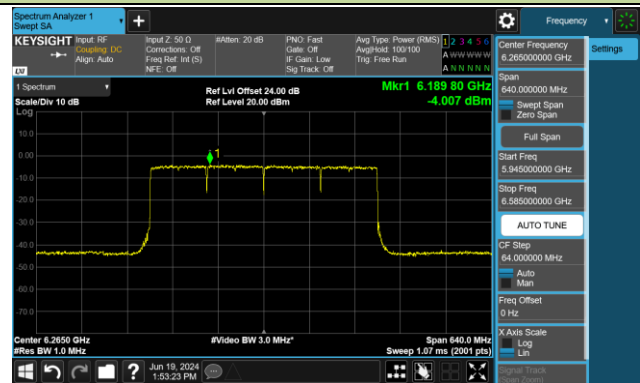

802.11be-EHT80 Power Spectral Density- Ant 1 (Nss = 1)

Channel 183 (6865MHz)

Channel 199 (6945MHz)

Channel 215 (7025MHz)

802.11be-EHT160 Power Spectral Density- Ant 1 (Nss = 1)

Channel 47 (6185MHz)

Channel 79 (6345MHz)

Channel 111 (6505MHz)

Channel 143 (6665MHz)

Channel 175 (6825MHz)

Channel 207 (6985MHz)

802.11be-EHT320 Power Spectral Density- Ant 1 (Nss = 1)

Channel 63 (6265MHz)

Channel 127 (6585MHz)

Channel 191 (6905MHz)