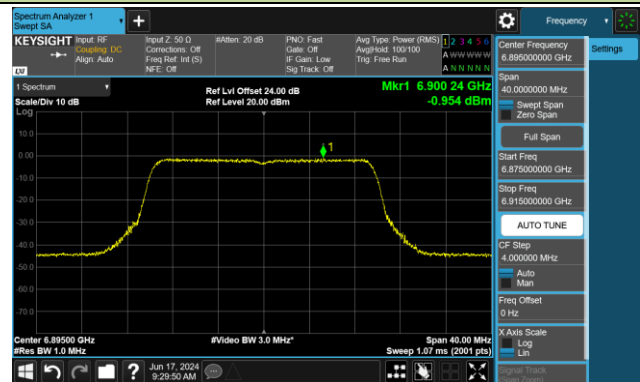

Channel 149 (6695MHz)

802.11ax-HE20 Power Spectral Density- Ant 0 (Nss = 2)

Channel 181 (6855MHz)

Channel 185 (6875MHz)

Channel 189 (6895MHz)

Channel 213 (7015MHz)

Channel 229 (7095MHz)

802.11ax-HE40 Power Spectral Density- Ant 0 (Nss = 2)

Channel 35 (6125MHz)

Channel 59 (6245MHz)

Channel 91 (6405MHz)

Channel 99 (6445MHz)

Channel 107 (6485MHz)

Channel 115 (6525MHz)

Channel 123 (6565MHz)

Channel 147 (6685MHz)