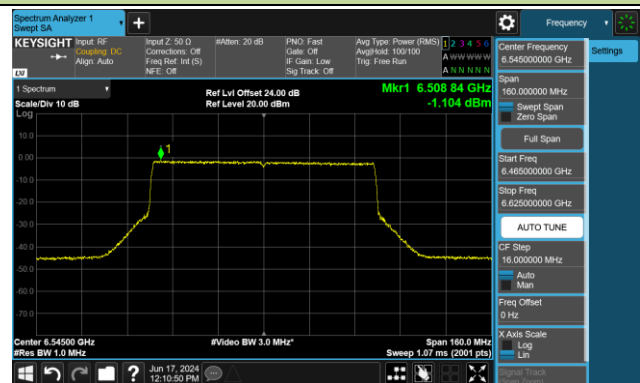

802.11ax-HE40 Power Spectral Density- Ant 0 (Nss = 2)

Channel 179 (6845MHz)

Channel 187 (6885MHz)

Channel 195 (6925MHz)

Channel 211 (7005MHz)

Channel 227 (7085MHz)

802.11ax-HE80 Power Spectral Density- Ant 0 (Nss = 2)

Channel 39 (6145MHz)

Channel 55 (6225MHz)

Channel 87 (6385MHz)

Channel 103 (6465MHz)

Channel 119 (6545MHz)

Channel 135 (6625MHz)

Channel 151 (6705MHz)

Channel 167 (6785MHz)

802.11ax-HE80 Power Spectral Density- Ant 0 (Nss = 2)

Channel 183 (6865MHz)

Channel 199 (6945MHz)

Channel 215 (7025MHz)

802.11ax-HE160 Power Spectral Density- Ant 0 (Nss = 2)

Channel 47 (6185MHz)

Channel 79 (6345MHz)