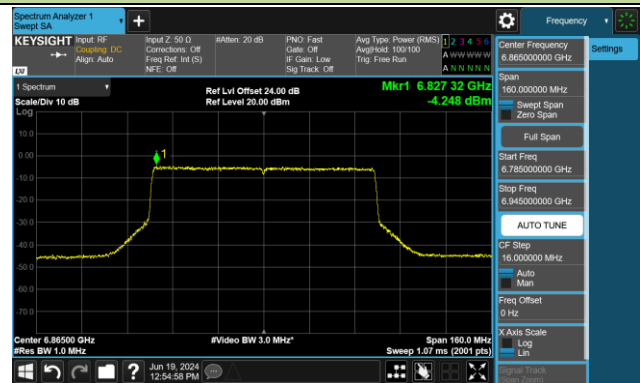

802.11be-EHT40 Power Spectral Density- Ant 1 (Nss = 1)

Channel 179 (6845MHz)

Channel 187 (6885MHz)

Channel 195 (6925MHz)

Channel 211 (7005MHz)

Channel 227 (7085MHz)

802.11be-EHT80 Power Spectral Density- Ant 1 (Nss = 1)

Channel 39 (6145MHz)

Channel 55 (6225MHz)

Channel 87 (6385MHz)

Channel 103 (6465MHz)

Channel 119 (6545MHz)

Channel 135 (6625MHz)

Channel 151 (6705MHz)

Channel 167 (6785MHz)

802.11be-EHT80 Power Spectral Density- Ant 1 (Nss = 1)

Channel 183 (6865MHz)

Channel 199 (6945MHz)

Channel 215 (7025MHz)

802.11be-EHT160 Power Spectral Density- Ant 1 (Nss = 1)

Channel 47 (6185MHz)

Channel 79 (6345MHz)