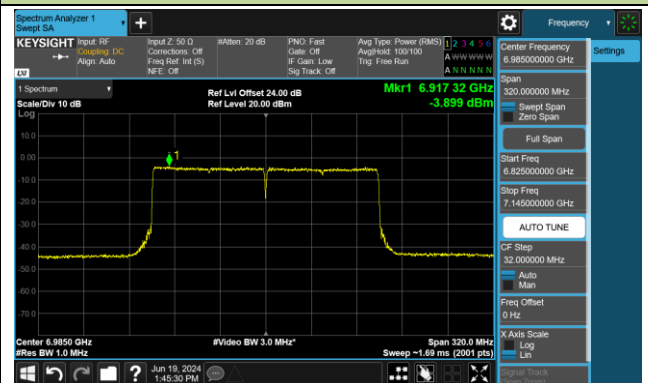

Channel 111 (6505MHz)

Channel 143 (6665MHz)

Channel 175 (6825MHz)

Channel 207 (6985MHz)

802.11be-EHT320 Power Spectral Density- Ant 1 (Nss = 1)

Channel 63 (6265MHz)

Channel 127 (6585MHz)

Channel 191 (6905MHz)