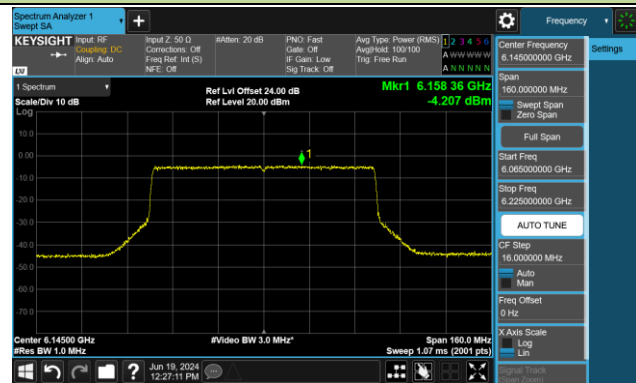

802.11be-EHT80 Power Spectral Density- Ant 1 (Nss = 1)

Channel 39 (6145MHz)