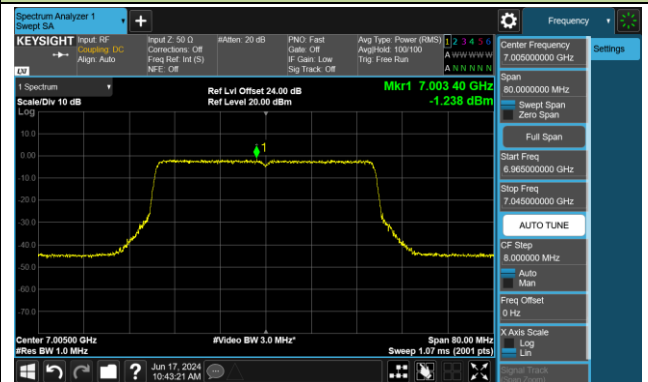

802.11ax-HE40 Power Spectral Density- Ant 0 (Nss = 2)

Channel 179 (6845MHz)

Channel 187 (6885MHz)

Channel 195 (6925MHz)

Channel 211 (7005MHz)

Channel 227 (7085MHz)

802.11ax-HE80 Power Spectral Density- Ant 0 (Nss = 2)