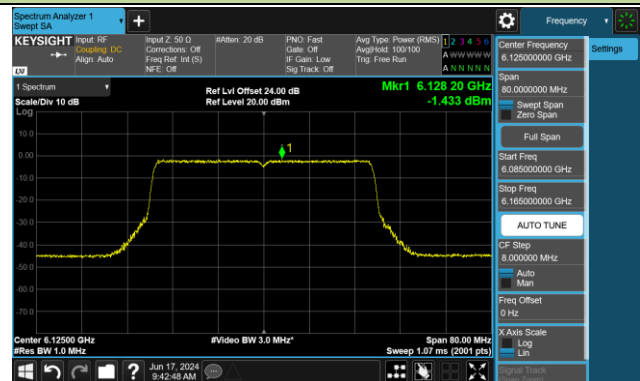

Channel 149 (6695MHz)

802.11ax-HE20 Power Spectral Density- Ant 0 (Nss = 2)

Channel 181 (6855MHz)

Channel 185 (6875MHz)

Channel 189 (6895MHz)

Channel 213 (7015MHz)

Channel 229 (7095MHz)

802.11ax-HE40 Power Spectral Density- Ant 0 (Nss = 2)

Channel 35 (6125MHz)

Channel 59 (6245MHz)

Channel 91 (6405MHz)

Channel 99 (6445MHz)

Channel 107 (6485MHz)

Channel 115 (6525MHz)

Channel 123 (6565MHz)

Channel 147 (6685MHz)