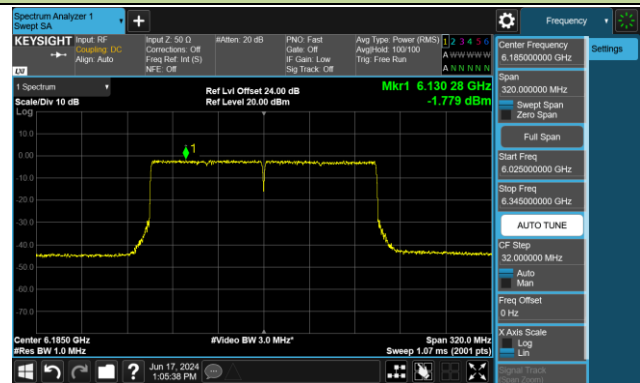

802.11ax-HE80 Power Spectral Density- Ant 0 (Nss = 2)

Channel 183 (6865MHz)

Channel 199 (6945MHz)

Channel 215 (7025MHz)

802.11ax-HE160 Power Spectral Density- Ant 0 (Nss = 2)

Channel 47 (6185MHz)

Channel 79 (6345MHz)

Channel 111 (6505MHz)

Channel 143 (6665MHz)

Channel 175 (6825MHz)

Channel 207 (6985MHz)