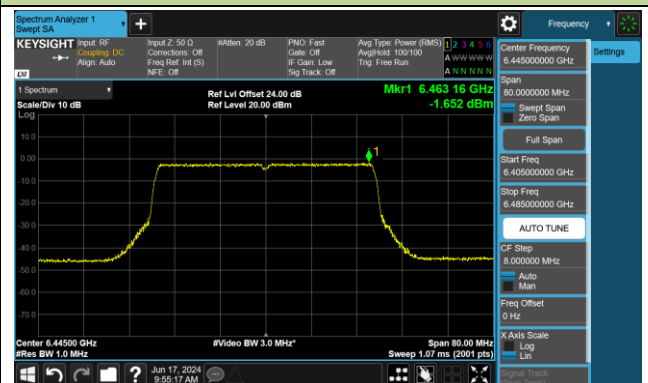

Channel 35 (6125MHz)

Channel 59 (6245MHz)

Channel 91 (6405MHz)

Channel 99 (6445MHz)

Channel 107 (6485MHz)

Channel 115 (6525MHz)

Channel 123 (6565MHz)

Channel 147 (6685MHz)

802.11ax-HE40 Power Spectral Density- Ant 0 (Nss = 2)

Channel 179 (6845MHz)

Channel 187 (6885MHz)

Channel 195 (6925MHz)

Channel 211 (7005MHz)

Channel 227 (7085MHz)

802.11ax-HE80 Power Spectral Density- Ant 0 (Nss = 2)