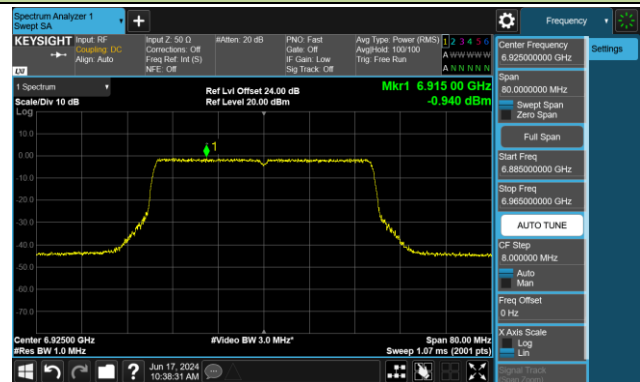

802.11ax-HE40 Power Spectral Density- Ant 0 (Nss = 2)

Channel 179 (6845MHz)

Channel 187 (6885MHz)

Channel 195 (6925MHz)

Channel 211 (7005MHz)

Channel 227 (7085MHz)

802.11ax-HE80 Power Spectral Density- Ant 0 (Nss = 2)