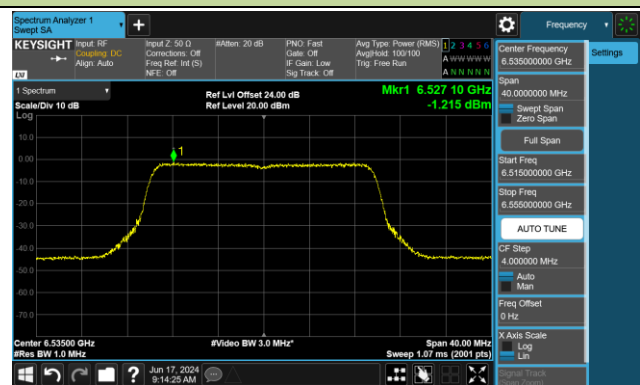

802.11ax-HE20 Power Spectral Density- Ant 0 (Nss = 2)

Channel 33 (6115MHz)

Channel 61 (6255MHz)

Channel 93 (6415MHz)

Channel 97 (6435MHz)

Channel 105 (6475MHz)

Channel 113 (6515MHz)

Channel 117 (6535MHz)

Channel 149 (6695MHz)

802.11ax-HE20 Power Spectral Density- Ant 0 (Nss = 2)

Channel 181 (6855MHz)

Channel 185 (6875MHz)

Channel 189 (6895MHz)

Channel 213 (7015MHz)

Channel 229 (7095MHz)

802.11ax-HE40 Power Spectral Density- Ant 0 (Nss = 2)