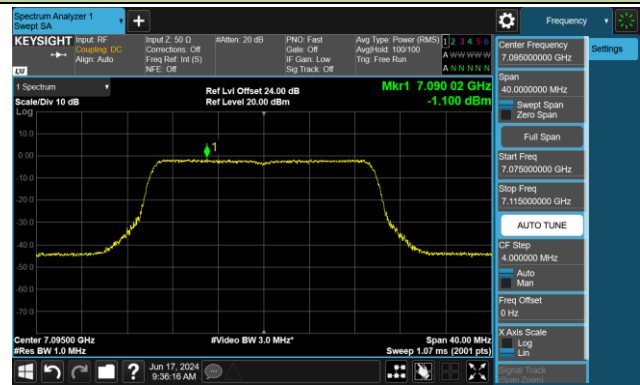

Channel 149 (6695MHz)

802.11ax-HE20 Power Spectral Density- Ant 0 (Nss = 2)

Channel 181 (6855MHz)

Channel 185 (6875MHz)

Channel 189 (6895MHz)

Channel 213 (7015MHz)

Channel 229 (7095MHz)

802.11ax-HE40 Power Spectral Density- Ant 0 (Nss = 2)