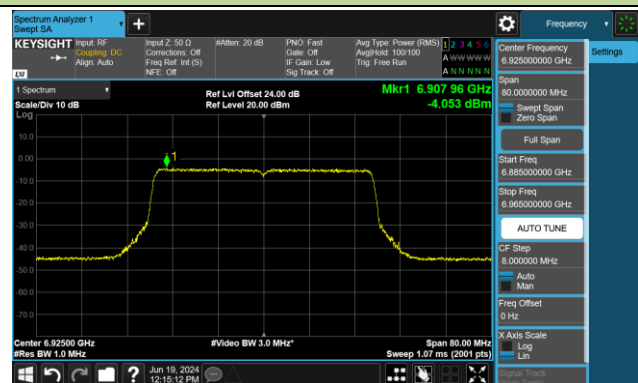

802.11be-EHT40 Power Spectral Density- Ant 1 (Nss = 1)

Channel 179 (6845MHz)

Channel 187 (6885MHz)

Channel 195 (6925MHz)

Channel 211 (7005MHz)

Channel 227 (7085MHz)

802.11be-EHT80 Power Spectral Density- Ant 1 (Nss = 1)