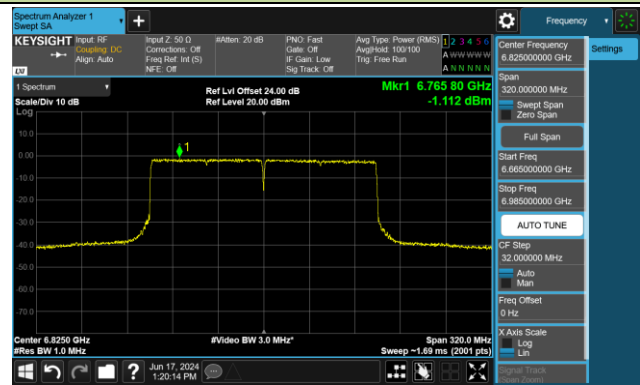

802.11ax-HE80 Power Spectral Density- Ant 0 (Nss = 2)

Channel 183 (6865MHz)

Channel 199 (6945MHz)

Channel 215 (7025MHz)

802.11ax-HE160 Power Spectral Density- Ant 0 (Nss = 2)

Channel 47 (6185MHz)

Channel 79 (6345MHz)

Channel 111 (6505MHz)

Channel 143 (6665MHz)

Channel 175 (6825MHz)

Channel 207 (6985MHz)