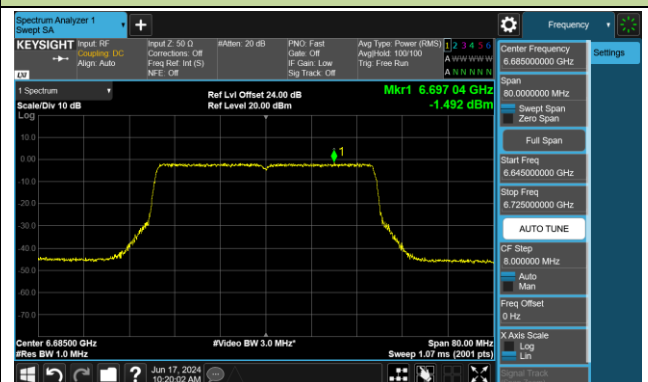

Channel 35 (6125MHz)

Channel 59 (6245MHz)

Channel 91 (6405MHz)

Channel 99 (6445MHz)

Channel 107 (6485MHz)

Channel 115 (6525MHz)

Channel 123 (6565MHz)

Channel 147 (6685MHz)

802.11ax-HE40 Power Spectral Density- Ant 0 (Nss = 2)

Channel 179 (6845MHz)

Channel 187 (6885MHz)

Channel 195 (6925MHz)

Channel 211 (7005MHz)

Channel 227 (7085MHz)

802.11ax-HE80 Power Spectral Density- Ant 0 (Nss = 2)