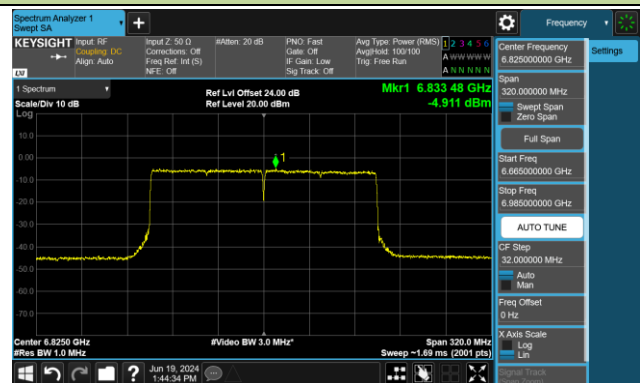

802.11be-EHT80 Power Spectral Density- Ant 1 (Nss = 1)

Channel 183 (6865MHz)

Channel 199 (6945MHz)

Channel 215 (7025MHz)

802.11be-EHT160 Power Spectral Density- Ant 1 (Nss = 1)

Channel 47 (6185MHz)

Channel 79 (6345MHz)

Channel 111 (6505MHz)

Channel 143 (6665MHz)

Channel 175 (6825MHz)

Channel 207 (6985MHz)

802.11be-EHT320 Power Spectral Density- Ant 1 (Nss = 1)

Channel 63 (6265MHz)

Channel 127 (6585MHz)

Channel 191 (6905MHz)