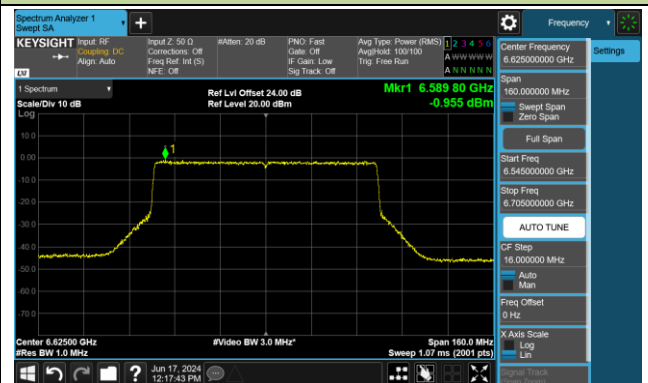

Channel 39 (6145MHz)

Channel 55 (6225MHz)

Channel 87 (6385MHz)

Channel 103 (6465MHz)

Channel 119 (6545MHz)

Channel 135 (6625MHz)

Channel 151 (6705MHz)

Channel 167 (6785MHz)

802.11ax-HE80 Power Spectral Density- Ant 0 (Nss = 2)

Channel 183 (6865MHz)

Channel 199 (6945MHz)

Channel 215 (7025MHz)

802.11ax-HE160 Power Spectral Density- Ant 0 (Nss = 2)

Channel 47 (6185MHz)

Channel 79 (6345MHz)