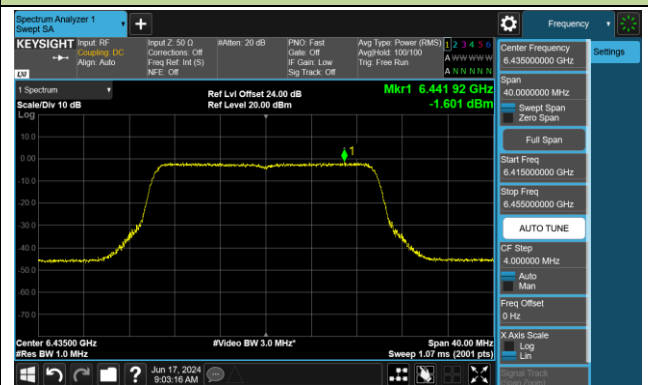

802.11ax-HE20 Power Spectral Density- Ant 0 (Nss = 2)

Channel 33 (6115MHz)

Channel 61 (6255MHz)

Channel 93 (6415MHz)

Channel 97 (6435MHz)

Channel 105 (6475MHz)

Channel 113 (6515MHz)

Channel 117 (6535MHz)

Channel 149 (6695MHz)

802.11ax-HE20 Power Spectral Density- Ant 0 (Nss = 2)

Channel 181 (6855MHz)

Channel 185 (6875MHz)

Channel 189 (6895MHz)

Channel 213 (7015MHz)

Channel 229 (7095MHz)

802.11ax-HE40 Power Spectral Density- Ant 0 (Nss = 2)