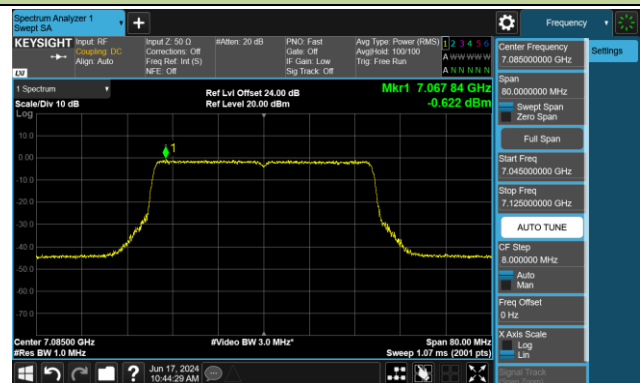

802.11ax-HE40 Power Spectral Density- Ant 0 (Nss = 2)

Channel 179 (6845MHz)

Channel 187 (6885MHz)

Channel 195 (6925MHz)

Channel 211 (7005MHz)

Channel 227 (7085MHz)

802.11ax-HE80 Power Spectral Density- Ant 0 (Nss = 2)