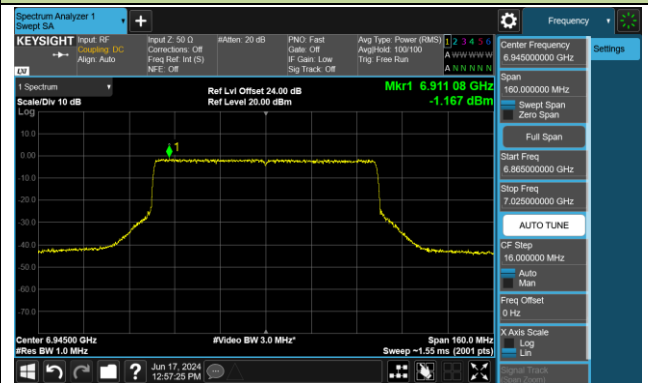

802.11ax-HE40 Power Spectral Density- Ant 0 (Nss = 2)

Channel 179 (6845MHz)

Channel 187 (6885MHz)

Channel 195 (6925MHz)

Channel 211 (7005MHz)

Channel 227 (7085MHz)

802.11ax-HE80 Power Spectral Density- Ant 0 (Nss = 2)

Channel 39 (6145MHz)

Channel 55 (6225MHz)

Channel 87 (6385MHz)

Channel 103 (6465MHz)

Channel 119 (6545MHz)

Channel 135 (6625MHz)

Channel 151 (6705MHz)

Channel 167 (6785MHz)

802.11ax-HE80 Power Spectral Density- Ant 0 (Nss = 2)

Channel 183 (6865MHz)

Channel 199 (6945MHz)

Channel 215 (7025MHz)

802.11ax-HE160 Power Spectral Density- Ant 0 (Nss = 2)

Channel 47 (6185MHz)

Channel 79 (6345MHz)