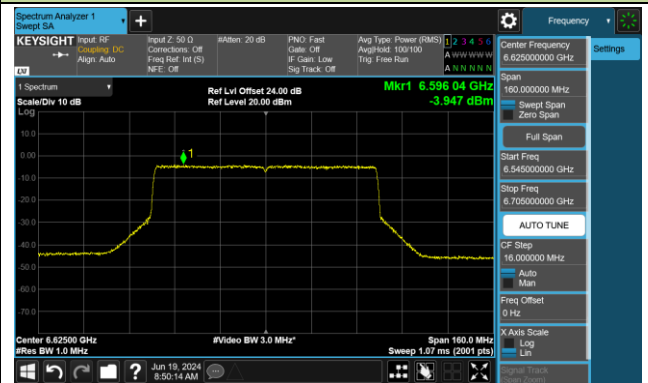

## 802.11ax-HE40 Power Spectral Density- Ant 1 (Nss = 1)

Channel 179 (6845MHz)

Channel 187 (6885MHz)

Channel 195 (6925MHz)

Channel 211 (7005MHz)

Channel 227 (7085MHz)

802.11ax-HE80 Power Spectral Density- Ant 1 (Nss = 1)

Channel 39 (6145MHz)

Channel 55 (6225MHz)

Channel 87 (6385MHz)

Channel 103 (6465MHz)

Channel 119 (6545MHz)

Channel 135 (6625MHz)

Channel 151 (6705MHz)

Channel 167 (6785MHz)

802.11ax-HE80 Power Spectral Density- Ant 1 (Nss = 1)

Channel 183 (6865MHz)

Channel 199 (6945MHz)

Channel 215 (7025MHz)

802.11ax-HE160 Power Spectral Density- Ant 1 (Nss = 1)

Channel 47 (6185MHz)

Channel 79 (6345MHz)