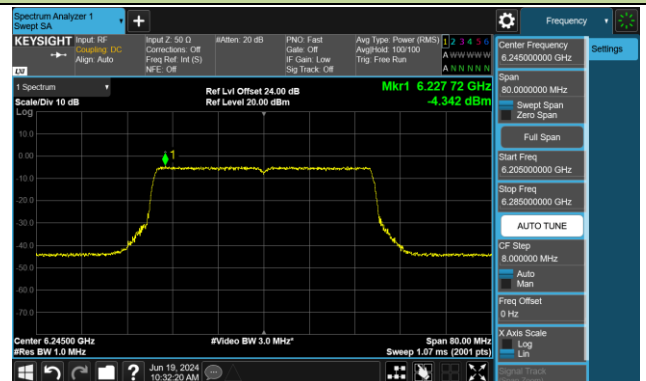

## 802.11be-EHT40 Power Spectral Density- Ant 0 (Nss = 1)

Channel 35 (6125MHz)

Channel 59 (6245MHz)

Channel 91 (6405MHz)

Channel 99 (6445MHz)

Channel 107 (6485MHz)

Channel 115 (6525MHz)

Channel 123 (6565MHz)

Channel 147 (6685MHz)

## 802.11be-EHT40 Power Spectral Density- Ant 0 (Nss = 1)

Channel 179 (6845MHz)

Channel 187 (6885MHz)

Channel 195 (6925MHz)

Channel 211 (7005MHz)

Channel 227 (7085MHz)

802.11be-EHT80 Power Spectral Density- Ant 0 (Nss = 1)