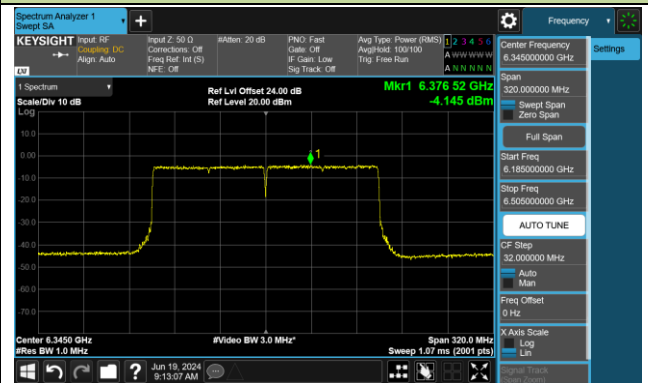

802.11ax-HE80 Power Spectral Density- Ant 1 (Nss = 1)

Channel 183 (6865MHz)

Channel 199 (6945MHz)

Channel 215 (7025MHz)

802.11ax-HE160 Power Spectral Density- Ant 1 (Nss = 1)

Channel 47 (6185MHz)

Channel 79 (6345MHz)

Channel 111 (6505MHz)

Channel 143 (6665MHz)

Channel 175 (6825MHz)

Channel 207 (6985MHz)