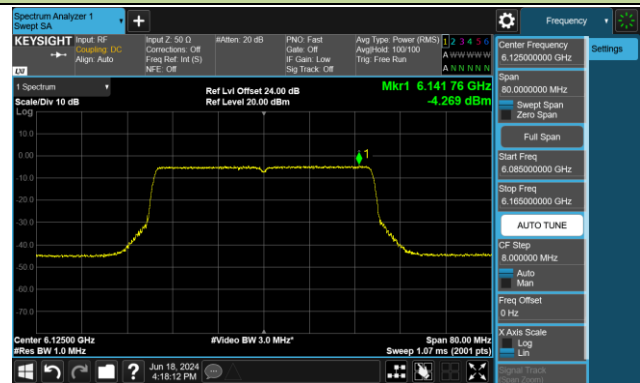

802.11ax-HE40 Power Spectral Density- Ant 1 (Nss = 1)

Channel 35 (6125MHz)