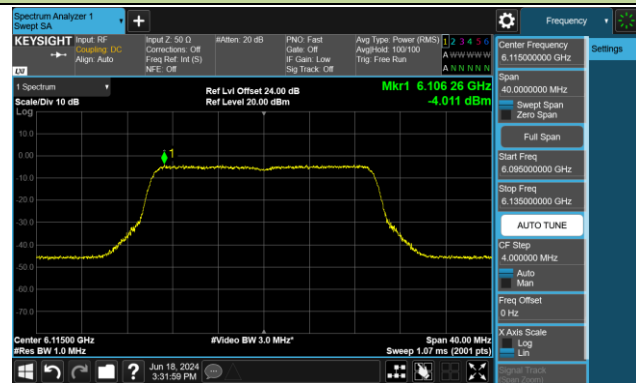

## 802.11be-EHT160 Power Spectral Density- Ant 0 (Nss = 1)

Channel 47 (6185MHz)

Channel 79 (6345MHz)

Channel 111 (6505MHz)

Channel 143 (6665MHz)

Channel 175 (6825MHz)

Channel 207 (6985MHz)

802.11be-EHT320 Power Spectral Density- Ant 0 (Nss = 1)

Channel 63 (6265MHz)

Channel 127 (6585MHz)

Channel 191 (6905MHz)

## 802.11ax-HE20 Power Spectral Density- Ant 1 (Nss = 1)

Channel 33 (6115MHz)

Channel 61 (6255MHz)

Channel 93 (6415MHz)

Channel 97 (6435MHz)

Channel 105 (6475MHz)

Channel 113 (6515MHz)

Channel 117 (6535MHz)