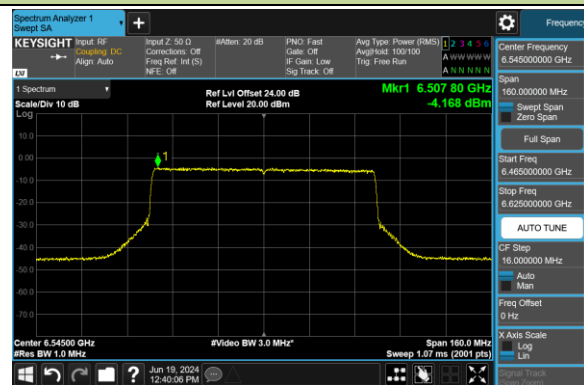

## 802.11be-EHT40 Power Spectral Density- Ant 0 (Nss = 1)

Channel 179 (6845MHz)

Channel 187 (6885MHz)

Channel 195 (6925MHz)

Channel 211 (7005MHz)

Channel 227 (7085MHz)

802.11be-EHT80 Power Spectral Density- Ant 0 (Nss = 1)

Channel 39 (6145MHz)

Channel 55 (6225MHz)

Channel 87 (6385MHz)

Channel 103 (6465MHz)

Channel 119 (6545MHz)

Channel 135 (6625MHz)

Channel 151 (6705MHz)

Channel 167 (6785MHz)

802.11be-EHT80 Power Spectral Density- Ant 0 (Nss = 1)

Channel 183 (6865MHz)

Channel 199 (6945MHz)

Channel 215 (7025MHz)