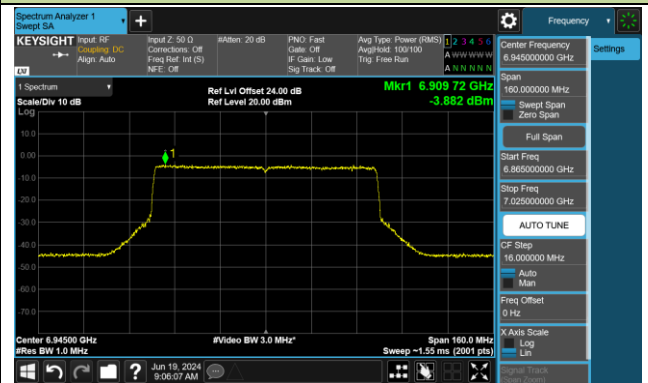

## 802.11ax-HE40 Power Spectral Density- Ant 1 (Nss = 1)

Channel 179 (6845MHz)

Channel 187 (6885MHz)

Channel 195 (6925MHz)

Channel 211 (7005MHz)

Channel 227 (7085MHz)

802.11ax-HE80 Power Spectral Density- Ant 1 (Nss = 1)

Channel 39 (6145MHz)

Channel 55 (6225MHz)

Channel 87 (6385MHz)

Channel 103 (6465MHz)

Channel 119 (6545MHz)

Channel 135 (6625MHz)

Channel 151 (6705MHz)

Channel 167 (6785MHz)

802.11ax-HE80 Power Spectral Density- Ant 1 (Nss = 1)

Channel 183 (6865MHz)

Channel 199 (6945MHz)

Channel 215 (7025MHz)

802.11ax-HE160 Power Spectral Density- Ant 1 (Nss = 1)

Channel 47 (6185MHz)

Channel 79 (6345MHz)