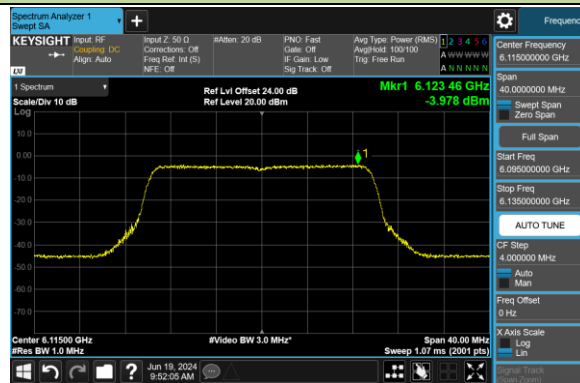

802.11ax-HE80 Power Spectral Density- Ant 1 (Nss = 1)

Channel 183 (6865MHz)

Channel 199 (6945MHz)

Channel 215 (7025MHz)

802.11ax-HE160 Power Spectral Density- Ant 1 (Nss = 1)

Channel 47 (6185MHz)

Channel 79 (6345MHz)

Channel 111 (6505MHz)

Channel 143 (6665MHz)

Channel 175 (6825MHz)

Channel 207 (6985MHz)

## 802.11be-EHT20 Power Spectral Density- Ant 1 (Nss = 1)

Channel 33 (6115MHz)

Channel 61 (6255MHz)

Channel 93 (6415MHz)

Channel 97 (6435MHz)

Channel 105 (6475MHz)

Channel 113 (6515MHz)

Channel 117 (6535MHz)

Channel 149 (6695MHz)