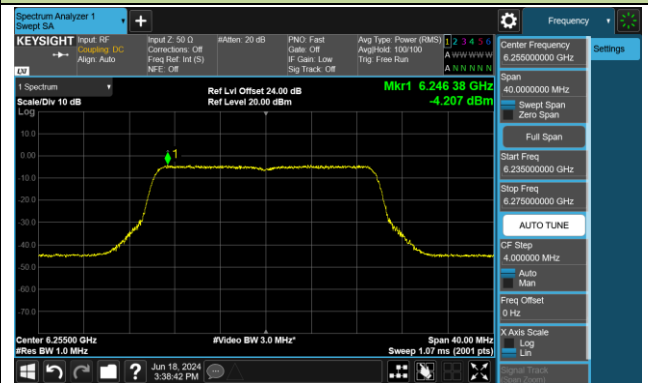

## 802.11be-EHT160 Power Spectral Density- Ant 0 (Nss = 1)

Channel 47 (6185MHz)

Channel 79 (6345MHz)

Channel 111 (6505MHz)

Channel 143 (6665MHz)

Channel 175 (6825MHz)

Channel 207 (6985MHz)

802.11be-EHT320 Power Spectral Density- Ant 0 (Nss = 1)

Channel 63 (6265MHz)

Channel 127 (6585MHz)

Channel 191 (6905MHz)

## 802.11ax-HE20 Power Spectral Density- Ant 1 (Nss = 1)

Channel 33 (6115MHz)

Channel 61 (6255MHz)

Channel 93 (6415MHz)

Channel 97 (6435MHz)

Channel 105 (6475MHz)

Channel 113 (6515MHz)

Channel 117 (6535MHz)