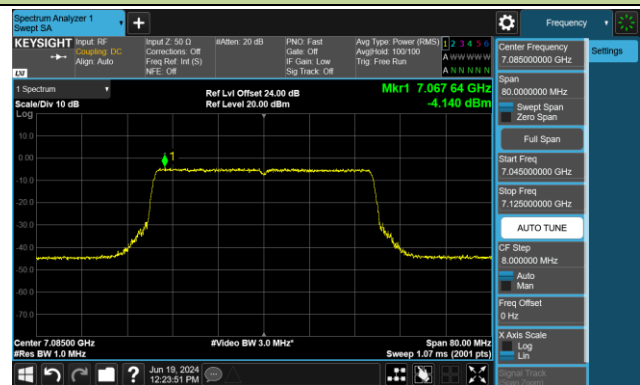

Channel 147 (6685MHz)

## 802.11be-EHT40 Power Spectral Density- Ant 0 (Nss = 1)

Channel 179 (6845MHz)

Channel 187 (6885MHz)

Channel 195 (6925MHz)

Channel 211 (7005MHz)

Channel 227 (7085MHz)

802.11be-EHT80 Power Spectral Density- Ant 0 (Nss = 1)

802.11be-EHT80 Power Spectral Density- Ant 0 (Nss = 1)

Channel 183 (6865MHz)

Channel 199 (6945MHz)

Channel 215 (7025MHz)