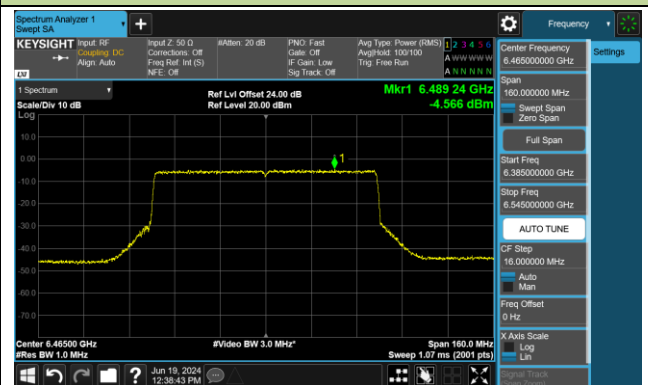

Channel 39 (6145MHz)

Channel 55 (6225MHz)

Channel 87 (6385MHz)

Channel 103 (6465MHz)

Channel 119 (6545MHz)

Channel 135 (6625MHz)

Channel 151 (6705MHz)

Channel 167 (6785MHz)

802.11be-EHT80 Power Spectral Density- Ant 0 (Nss = 1)

Channel 183 (6865MHz)

Channel 199 (6945MHz)

Channel 215 (7025MHz)