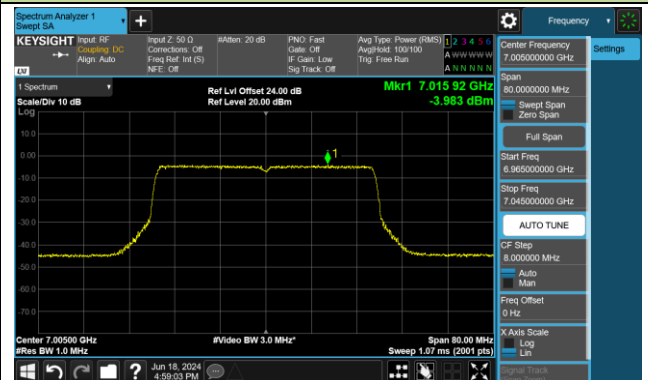

## 802.11ax-HE40 Power Spectral Density- Ant 1 (Nss = 1)

Channel 179 (6845MHz)

Channel 187 (6885MHz)

Channel 195 (6925MHz)

Channel 211 (7005MHz)

Channel 227 (7085MHz)

802.11ax-HE80 Power Spectral Density- Ant 1 (Nss = 1)