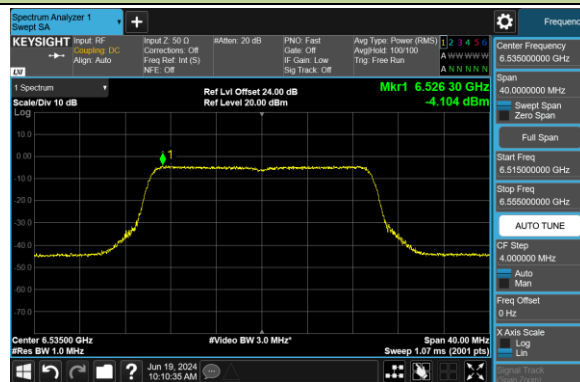

Channel 111 (6505MHz)

Channel 143 (6665MHz)

Channel 175 (6825MHz)

Channel 207 (6985MHz)

## 802.11be-EHT20 Power Spectral Density- Ant 1 (Nss = 1)

Channel 33 (6115MHz)

Channel 61 (6255MHz)

Channel 93 (6415MHz)

Channel 97 (6435MHz)

Channel 105 (6475MHz)

Channel 113 (6515MHz)

Channel 117 (6535MHz)

Channel 149 (6695MHz)