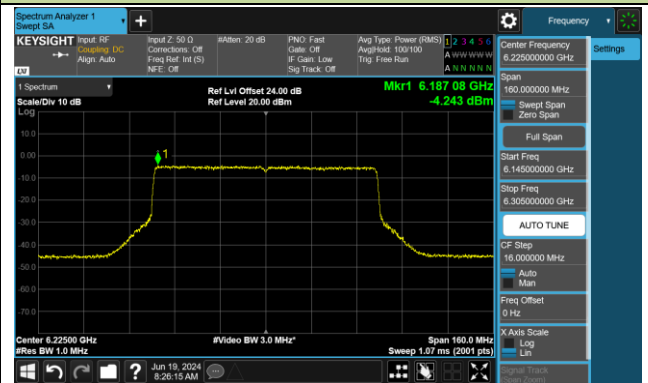

Channel 55 (6225MHz)