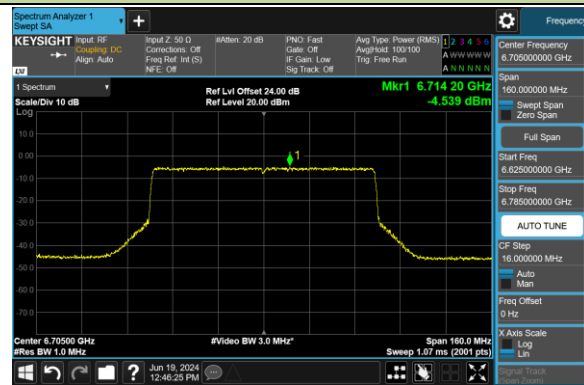

## 802.11be-EHT40 Power Spectral Density- Ant 0 (Nss = 1)

Channel 179 (6845MHz)

Channel 187 (6885MHz)

Channel 195 (6925MHz)

Channel 211 (7005MHz)

Channel 227 (7085MHz)

802.11be-EHT80 Power Spectral Density- Ant 0 (Nss = 1)

Channel 39 (6145MHz)

Channel 55 (6225MHz)

Channel 87 (6385MHz)

Channel 103 (6465MHz)

Channel 119 (6545MHz)

Channel 135 (6625MHz)

Channel 151 (6705MHz)

Channel 167 (6785MHz)

802.11be-EHT80 Power Spectral Density- Ant 0 (Nss = 1)

Channel 183 (6865MHz)

Channel 199 (6945MHz)

Channel 215 (7025MHz)