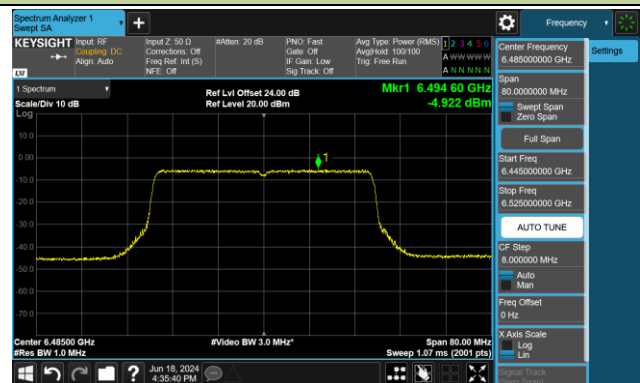

Channel 35 (6125MHz)

Channel 59 (6245MHz)

Channel 91 (6405MHz)

Channel 99 (6445MHz)

Channel 107 (6485MHz)

Channel 115 (6525MHz)

Channel 123 (6565MHz)

Channel 147 (6685MHz)

## 802.11ax-HE40 Power Spectral Density- Ant 1 (Nss = 1)

Channel 179 (6845MHz)

Channel 187 (6885MHz)

Channel 195 (6925MHz)

Channel 211 (7005MHz)

Channel 227 (7085MHz)

802.11ax-HE80 Power Spectral Density- Ant 1 (Nss = 1)