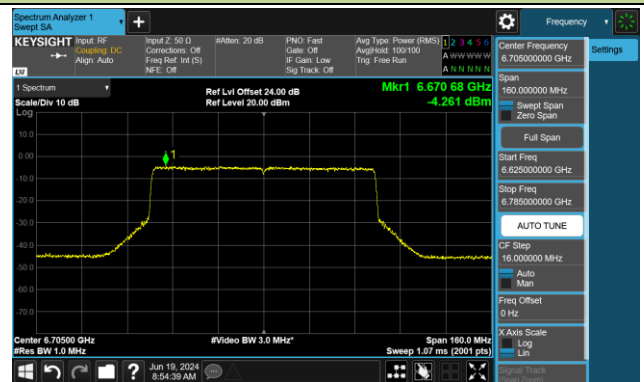

## 802.11ax-HE40 Power Spectral Density- Ant 1 (Nss = 1)

Channel 179 (6845MHz)

Channel 187 (6885MHz)

Channel 195 (6925MHz)

Channel 211 (7005MHz)

Channel 227 (7085MHz)

802.11ax-HE80 Power Spectral Density- Ant 1 (Nss = 1)

Channel 39 (6145MHz)

Channel 55 (6225MHz)

Channel 87 (6385MHz)

Channel 103 (6465MHz)

Channel 119 (6545MHz)

Channel 135 (6625MHz)

Channel 151 (6705MHz)

Channel 167 (6785MHz)

802.11ax-HE80 Power Spectral Density- Ant 1 (Nss = 1)

Channel 183 (6865MHz)

Channel 199 (6945MHz)

Channel 215 (7025MHz)

802.11ax-HE160 Power Spectral Density- Ant 1 (Nss = 1)

Channel 47 (6185MHz)

Channel 79 (6345MHz)