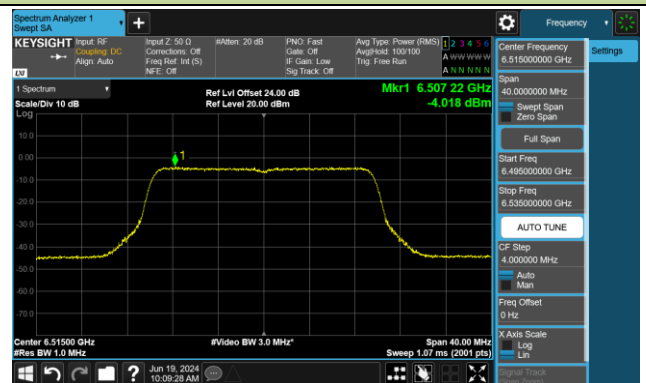

Channel 111 (6505MHz)

Channel 143 (6665MHz)

Channel 175 (6825MHz)

Channel 207 (6985MHz)

## 802.11be-EHT20 Power Spectral Density- Ant 1 (Nss = 1)

Channel 33 (6115MHz)

Channel 61 (6255MHz)

Channel 93 (6415MHz)

Channel 97 (6435MHz)

Channel 105 (6475MHz)

Channel 113 (6515MHz)

Channel 117 (6535MHz)

Channel 149 (6695MHz)