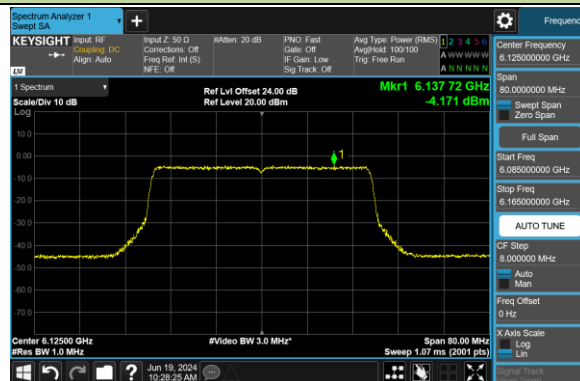

## 802.11be-EHT40 Power Spectral Density- Ant 0 (Nss = 1)

Channel 35 (6125MHz)

Channel 59 (6245MHz)

Channel 91 (6405MHz)

Channel 99 (6445MHz)

Channel 107 (6485MHz)

Channel 115 (6525MHz)

Channel 123 (6565MHz)

Channel 147 (6685MHz)