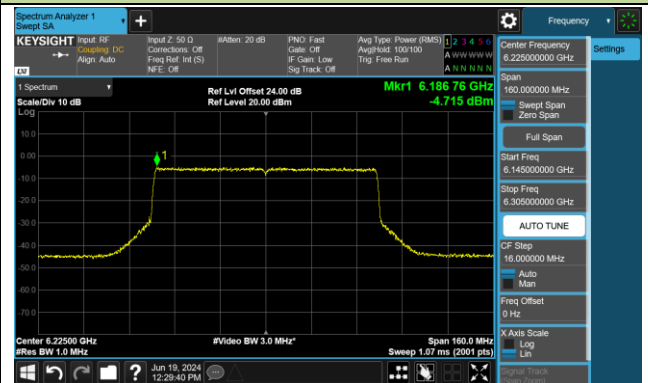

Channel 55 (6225MHz)