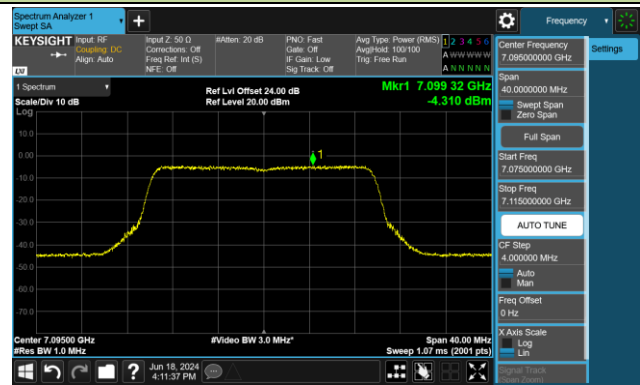

Channel 149 (6695MHz)

802.11ax-HE20 Power Spectral Density- Ant 1 (Nss = 1)

Channel 181 (6855MHz)

Channel 185 (6875MHz)

Channel 189 (6895MHz)

Channel 213 (7015MHz)

Channel 229 (7095MHz)

802.11ax-HE40 Power Spectral Density- Ant 1 (Nss = 1)