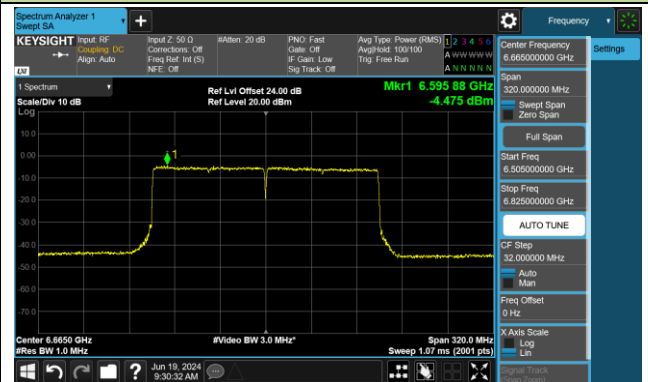

802.11ax-HE80 Power Spectral Density- Ant 1 (Nss = 1)

Channel 183 (6865MHz)

Channel 199 (6945MHz)

Channel 215 (7025MHz)

802.11ax-HE160 Power Spectral Density- Ant 1 (Nss = 1)

Channel 47 (6185MHz)

Channel 79 (6345MHz)

Channel 111 (6505MHz)

Channel 143 (6665MHz)

Channel 175 (6825MHz)

Channel 207 (6985MHz)