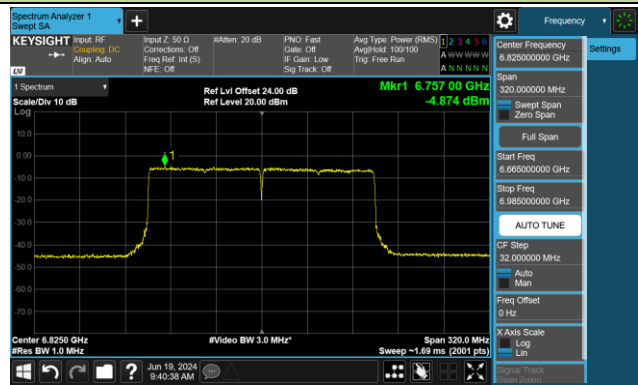

802.11ax-HE80 Power Spectral Density- Ant 1 (Nss = 1)

Channel 183 (6865MHz)

Channel 199 (6945MHz)

Channel 215 (7025MHz)

802.11ax-HE160 Power Spectral Density- Ant 1 (Nss = 1)

Channel 47 (6185MHz)

Channel 79 (6345MHz)

Channel 111 (6505MHz)

Channel 143 (6665MHz)

Channel 175 (6825MHz)

Channel 207 (6985MHz)