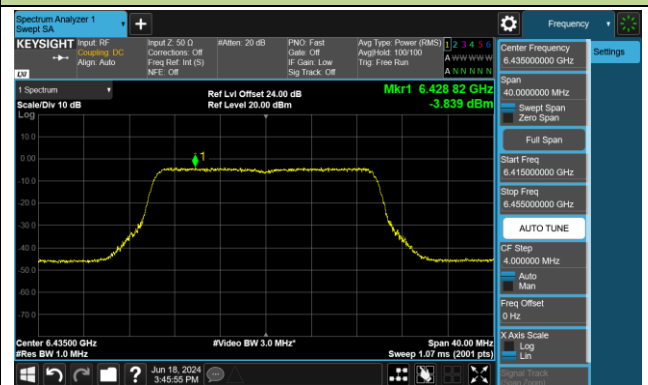

## 802.11ax-HE20 Power Spectral Density- Ant 1 (Nss = 1)

Channel 33 (6115MHz)

Channel 61 (6255MHz)

Channel 93 (6415MHz)

Channel 97 (6435MHz)

Channel 105 (6475MHz)

Channel 113 (6515MHz)

Channel 117 (6535MHz)

Channel 149 (6695MHz)

802.11ax-HE20 Power Spectral Density- Ant 1 (Nss = 1)

Channel 181 (6855MHz)

Channel 185 (6875MHz)

Channel 189 (6895MHz)

Channel 213 (7015MHz)

Channel 229 (7095MHz)

802.11ax-HE40 Power Spectral Density- Ant 1 (Nss = 1)