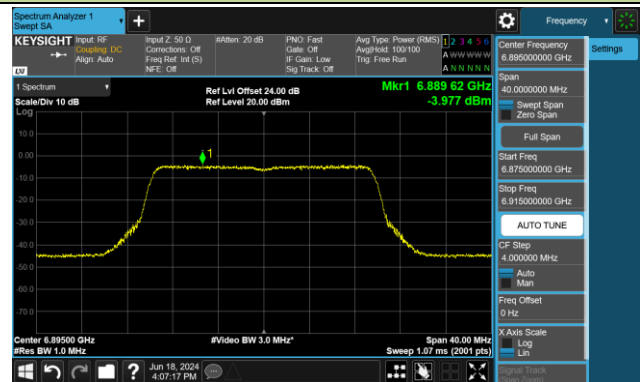

Channel 149 (6695MHz)

802.11ax-HE20 Power Spectral Density- Ant 1 (Nss = 1)

Channel 181 (6855MHz)

Channel 185 (6875MHz)

Channel 189 (6895MHz)

Channel 213 (7015MHz)

Channel 229 (7095MHz)

802.11ax-HE40 Power Spectral Density- Ant 1 (Nss = 1)