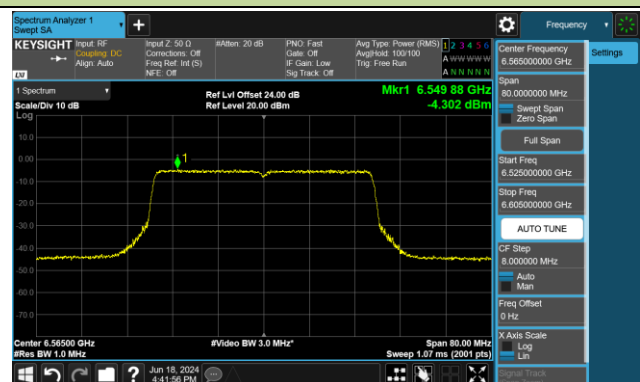

Channel 35 (6125MHz)

Channel 59 (6245MHz)

Channel 91 (6405MHz)

Channel 99 (6445MHz)

Channel 107 (6485MHz)

Channel 115 (6525MHz)

Channel 123 (6565MHz)

Channel 147 (6685MHz)

## 802.11ax-HE40 Power Spectral Density- Ant 1 (Nss = 1)

Channel 179 (6845MHz)

Channel 187 (6885MHz)

Channel 195 (6925MHz)

Channel 211 (7005MHz)

Channel 227 (7085MHz)

802.11ax-HE80 Power Spectral Density- Ant 1 (Nss = 1)