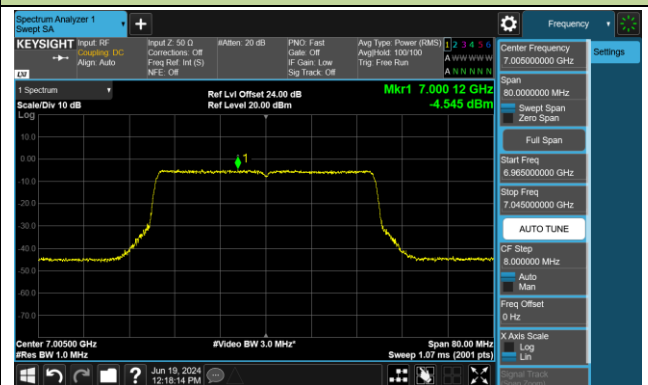

Channel 147 (6685MHz)

## 802.11be-EHT40 Power Spectral Density- Ant 0 (Nss = 1)

Channel 179 (6845MHz)

Channel 187 (6885MHz)

Channel 195 (6925MHz)

Channel 211 (7005MHz)

Channel 227 (7085MHz)

802.11be-EHT80 Power Spectral Density- Ant 0 (Nss = 1)