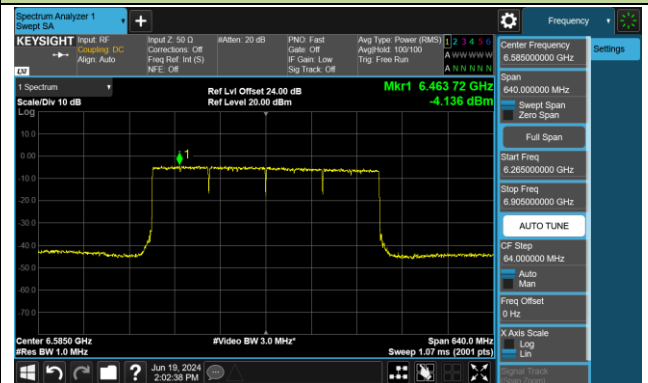

## 802.11be-EHT160 Power Spectral Density- Ant 0 (Nss = 1)

Channel 47 (6185MHz)

Channel 79 (6345MHz)

Channel 111 (6505MHz)

Channel 143 (6665MHz)

Channel 175 (6825MHz)

Channel 207 (6985MHz)

802.11be-EHT320 Power Spectral Density- Ant 0 (Nss = 1)

Channel 63 (6265MHz)

Channel 127 (6585MHz)

Channel 191 (6905MHz)