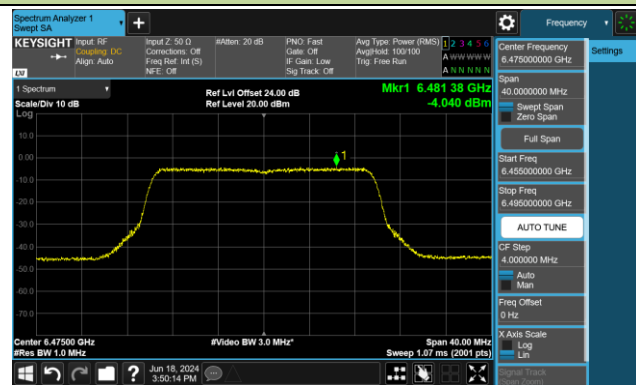

## 802.11ax-HE20 Power Spectral Density- Ant 1 (Nss = 1)

Channel 33 (6115MHz)

Channel 61 (6255MHz)

Channel 93 (6415MHz)

Channel 97 (6435MHz)

Channel 105 (6475MHz)

Channel 113 (6515MHz)

Channel 117 (6535MHz)

Channel 149 (6695MHz)

802.11ax-HE20 Power Spectral Density- Ant 1 (Nss = 1)

Channel 181 (6855MHz)

Channel 185 (6875MHz)

Channel 189 (6895MHz)

Channel 213 (7015MHz)

Channel 229 (7095MHz)

802.11ax-HE40 Power Spectral Density- Ant 1 (Nss = 1)