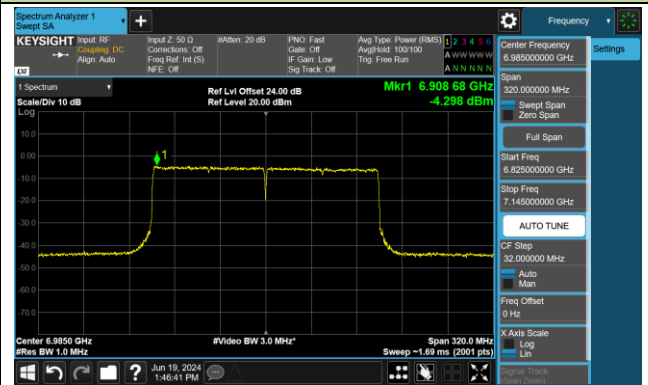

802.11be-EHT80 Power Spectral Density- Ant 0 (Nss = 1)

Channel 183 (6865MHz)

Channel 199 (6945MHz)

Channel 215 (7025MHz)

## 802.11be-EHT160 Power Spectral Density- Ant 0 (Nss = 1)

Channel 47 (6185MHz)

Channel 79 (6345MHz)

Channel 111 (6505MHz)

Channel 143 (6665MHz)

Channel 175 (6825MHz)

Channel 207 (6985MHz)

802.11be-EHT320 Power Spectral Density- Ant 0 (Nss = 1)

Channel 63 (6265MHz)

Channel 127 (6585MHz)

Channel 191 (6905MHz)