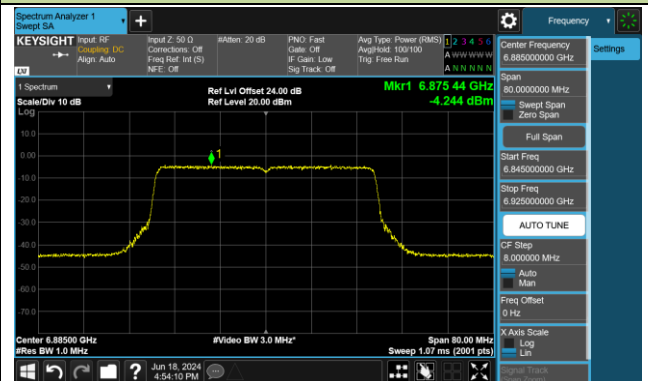

Channel 35 (6125MHz)

Channel 59 (6245MHz)

Channel 91 (6405MHz)

Channel 99 (6445MHz)

Channel 107 (6485MHz)

Channel 115 (6525MHz)

Channel 123 (6565MHz)

Channel 147 (6685MHz)

## 802.11ax-HE40 Power Spectral Density- Ant 1 (Nss = 1)

Channel 179 (6845MHz)

Channel 187 (6885MHz)

Channel 195 (6925MHz)

Channel 211 (7005MHz)

Channel 227 (7085MHz)

802.11ax-HE80 Power Spectral Density- Ant 1 (Nss = 1)