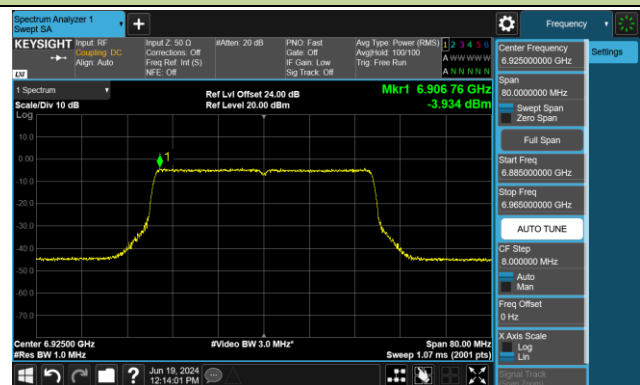

Channel 147 (6685MHz)

## 802.11be-EHT40 Power Spectral Density- Ant 0 (Nss = 1)

Channel 179 (6845MHz)

Channel 187 (6885MHz)

Channel 195 (6925MHz)

Channel 211 (7005MHz)

Channel 227 (7085MHz)

802.11be-EHT80 Power Spectral Density- Ant 0 (Nss = 1)