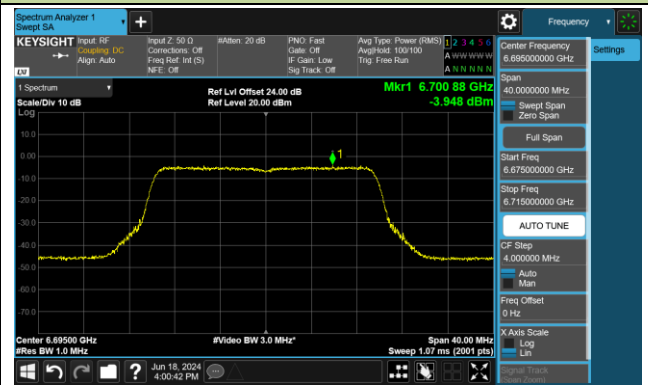

Channel 63 (6265MHz)

Channel 127 (6585MHz)

Channel 191 (6905MHz)

## 802.11ax-HE20 Power Spectral Density- Ant 1 (Nss = 1)

Channel 33 (6115MHz)

Channel 61 (6255MHz)

Channel 93 (6415MHz)

Channel 97 (6435MHz)

Channel 105 (6475MHz)

Channel 113 (6515MHz)

Channel 117 (6535MHz)

Channel 149 (6695MHz)

802.11ax-HE20 Power Spectral Density- Ant 1 (Nss = 1)

Channel 181 (6855MHz)

Channel 185 (6875MHz)

Channel 189 (6895MHz)

Channel 213 (7015MHz)

Channel 229 (7095MHz)

802.11ax-HE40 Power Spectral Density- Ant 1 (Nss = 1)