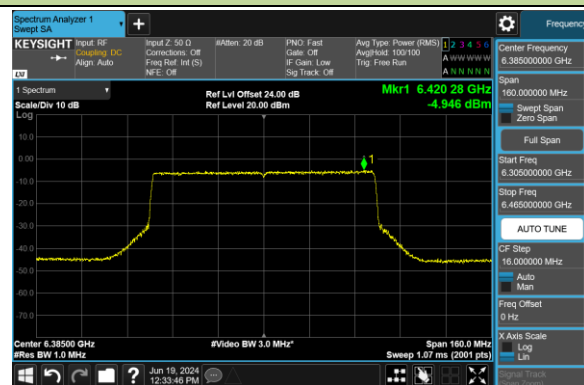

Channel 87 (6385MHz)