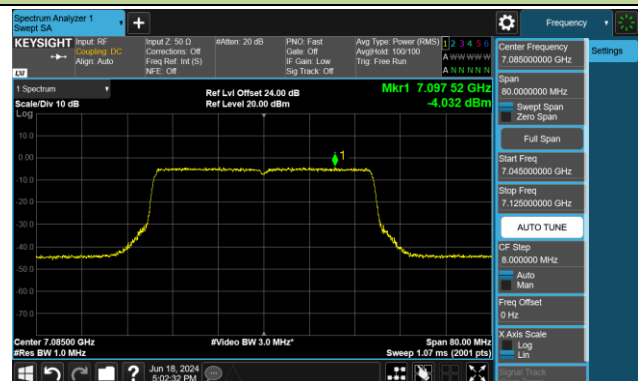

## 802.11ax-HE40 Power Spectral Density- Ant 1 (Nss = 1)

Channel 179 (6845MHz)

Channel 187 (6885MHz)

Channel 195 (6925MHz)

Channel 211 (7005MHz)

Channel 227 (7085MHz)

802.11ax-HE80 Power Spectral Density- Ant 1 (Nss = 1)