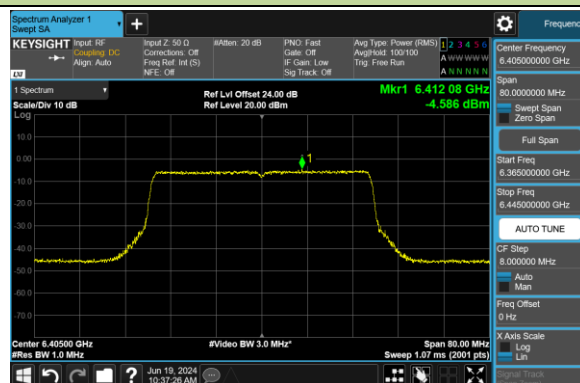

## 802.11be-EHT40 Power Spectral Density- Ant 0 (Nss = 1)

Channel 35 (6125MHz)

Channel 59 (6245MHz)

Channel 91 (6405MHz)

Channel 99 (6445MHz)

Channel 107 (6485MHz)

Channel 115 (6525MHz)

Channel 123 (6565MHz)

Channel 147 (6685MHz)