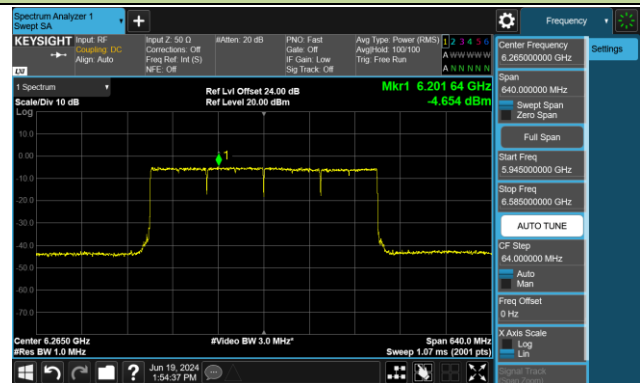

802.11be-EHT80 Power Spectral Density- Ant 0 (Nss = 1)

Channel 183 (6865MHz)

Channel 199 (6945MHz)

Channel 215 (7025MHz)

## 802.11be-EHT160 Power Spectral Density- Ant 0 (Nss = 1)

Channel 47 (6185MHz)

Channel 79 (6345MHz)

Channel 111 (6505MHz)

Channel 143 (6665MHz)

Channel 175 (6825MHz)

Channel 207 (6985MHz)

802.11be-EHT320 Power Spectral Density- Ant 0 (Nss = 1)

Channel 63 (6265MHz)

Channel 127 (6585MHz)

Channel 191 (6905MHz)