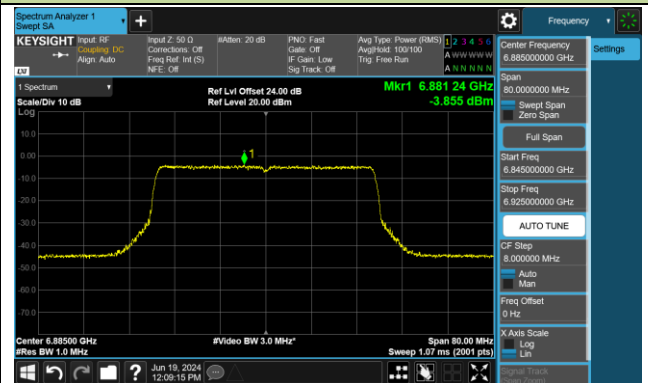

Channel 147 (6685MHz)

## 802.11be-EHT40 Power Spectral Density- Ant 0 (Nss = 1)

Channel 179 (6845MHz)

Channel 187 (6885MHz)

Channel 195 (6925MHz)

Channel 211 (7005MHz)

Channel 227 (7085MHz)

802.11be-EHT80 Power Spectral Density- Ant 0 (Nss = 1)