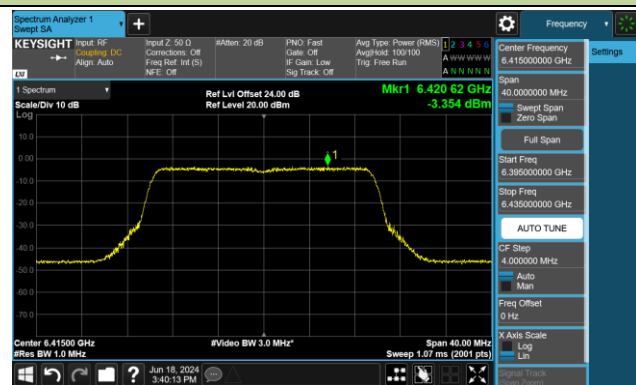

## 802.11ax-HE20 Power Spectral Density- Ant 1 (Nss = 1)

Channel 33 (6115MHz)

Channel 61 (6255MHz)

Channel 93 (6415MHz)

Channel 97 (6435MHz)

Channel 105 (6475MHz)

Channel 113 (6515MHz)

Channel 117 (6535MHz)

Channel 149 (6695MHz)

802.11ax-HE20 Power Spectral Density- Ant 1 (Nss = 1)

Channel 181 (6855MHz)

Channel 185 (6875MHz)

Channel 189 (6895MHz)

Channel 213 (7015MHz)

Channel 229 (7095MHz)

802.11ax-HE40 Power Spectral Density- Ant 1 (Nss = 1)