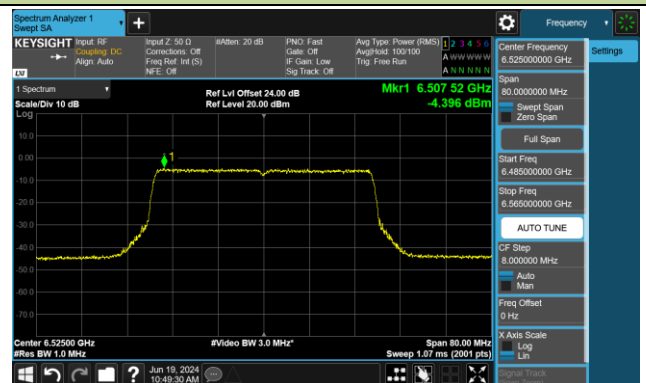

## 802.11be-EHT40 Power Spectral Density- Ant 0 (Nss = 1)

Channel 35 (6125MHz)

Channel 59 (6245MHz)

Channel 91 (6405MHz)

Channel 99 (6445MHz)

Channel 107 (6485MHz)

Channel 115 (6525MHz)

Channel 123 (6565MHz)

Channel 147 (6685MHz)