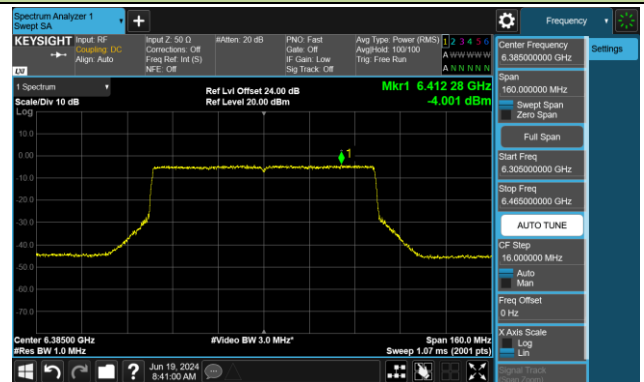

Channel 87 (6385MHz)