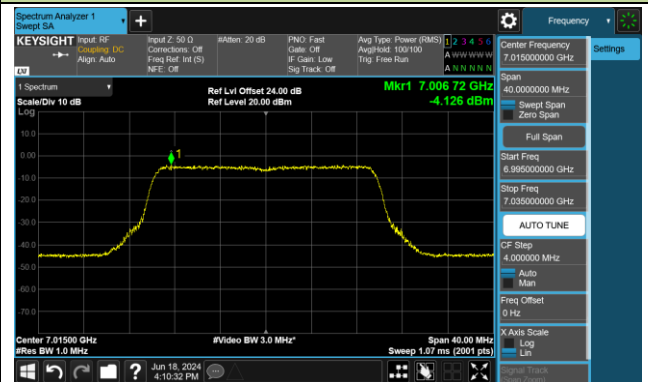

Channel 149 (6695MHz)

802.11ax-HE20 Power Spectral Density- Ant 1 (Nss = 1)

Channel 181 (6855MHz)

Channel 185 (6875MHz)

Channel 189 (6895MHz)

Channel 213 (7015MHz)

Channel 229 (7095MHz)

802.11ax-HE40 Power Spectral Density- Ant 1 (Nss = 1)