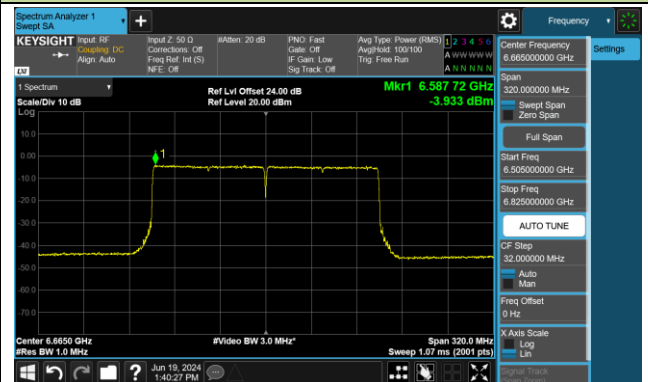

## 802.11be-EHT160 Power Spectral Density- Ant 0 (Nss = 1)

Channel 47 (6185MHz)

Channel 79 (6345MHz)

Channel 111 (6505MHz)

Channel 143 (6665MHz)

Channel 175 (6825MHz)

Channel 207 (6985MHz)

802.11be-EHT320 Power Spectral Density- Ant 0 (Nss = 1)

Channel 63 (6265MHz)

Channel 127 (6585MHz)

Channel 191 (6905MHz)