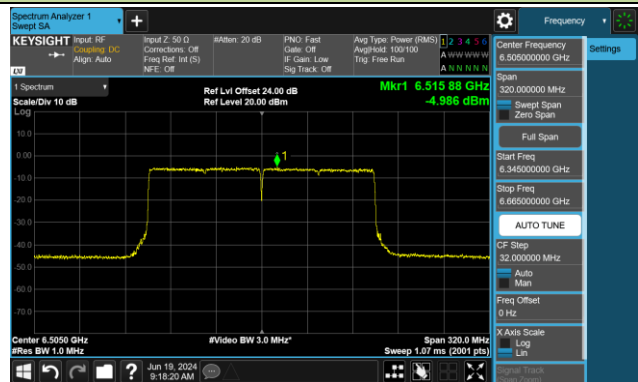

802.11ax-HE80 Power Spectral Density- Ant 1 (Nss = 1)

Channel 183 (6865MHz)

Channel 199 (6945MHz)

Channel 215 (7025MHz)

802.11ax-HE160 Power Spectral Density- Ant 1 (Nss = 1)

Channel 47 (6185MHz)

Channel 79 (6345MHz)

Channel 111 (6505MHz)

Channel 143 (6665MHz)

Channel 175 (6825MHz)

Channel 207 (6985MHz)