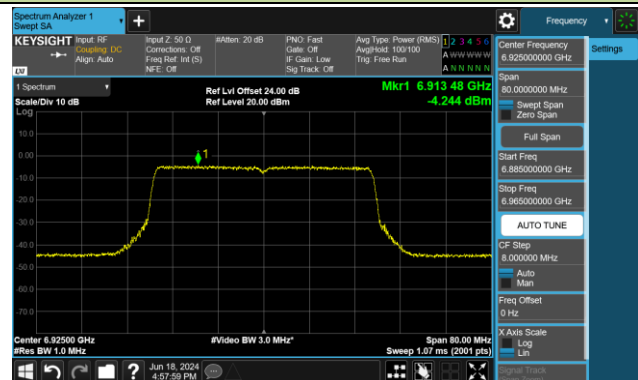

## 802.11ax-HE40 Power Spectral Density- Ant 1 (Nss = 1)

Channel 179 (6845MHz)

Channel 187 (6885MHz)

Channel 195 (6925MHz)

Channel 211 (7005MHz)

Channel 227 (7085MHz)

802.11ax-HE80 Power Spectral Density- Ant 1 (Nss = 1)