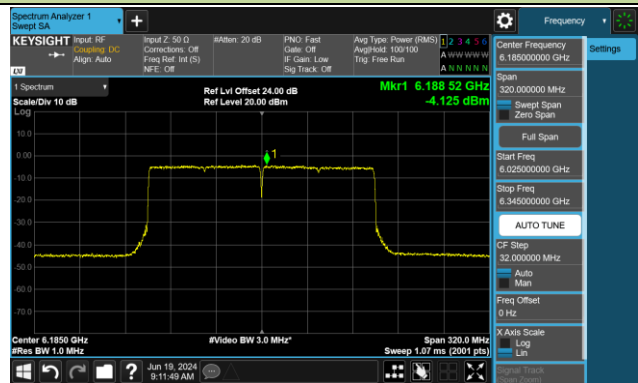

802.11ax-HE80 Power Spectral Density- Ant 1 (Nss = 1)

Channel 183 (6865MHz)

Channel 199 (6945MHz)

Channel 215 (7025MHz)

802.11ax-HE160 Power Spectral Density- Ant 1 (Nss = 1)

Channel 47 (6185MHz)

Channel 79 (6345MHz)

Channel 111 (6505MHz)

Channel 143 (6665MHz)

Channel 175 (6825MHz)

Channel 207 (6985MHz)