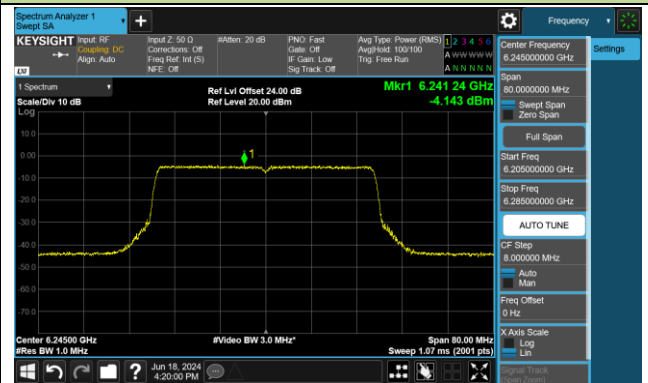

Channel 59 (6245MHz)