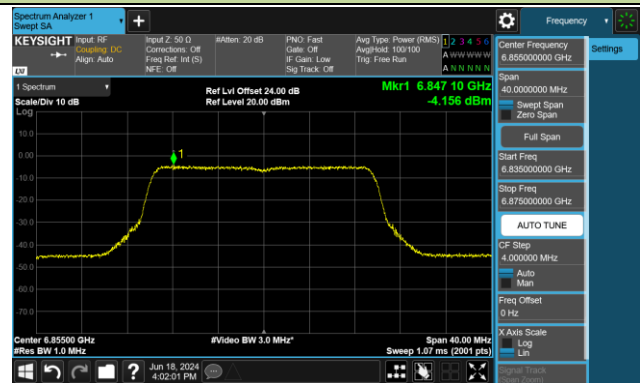

Channel 63 (6265MHz)

Channel 127 (6585MHz)

Channel 191 (6905MHz)

## 802.11ax-HE20 Power Spectral Density- Ant 1 (Nss = 1)

Channel 33 (6115MHz)

Channel 61 (6255MHz)

Channel 93 (6415MHz)

Channel 97 (6435MHz)

Channel 105 (6475MHz)

Channel 113 (6515MHz)

Channel 117 (6535MHz)

Channel 149 (6695MHz)

802.11ax-HE20 Power Spectral Density- Ant 1 (Nss = 1)

Channel 181 (6855MHz)

Channel 185 (6875MHz)

Channel 189 (6895MHz)

Channel 213 (7015MHz)

Channel 229 (7095MHz)

802.11ax-HE40 Power Spectral Density- Ant 1 (Nss = 1)