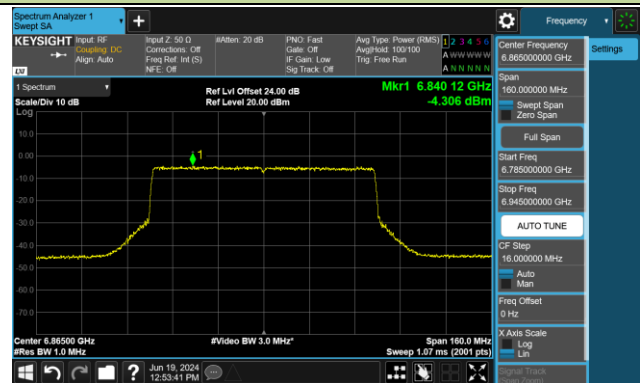

## 802.11be-EHT40 Power Spectral Density- Ant 0 (Nss = 1)

Channel 179 (6845MHz)

Channel 187 (6885MHz)

Channel 195 (6925MHz)

Channel 211 (7005MHz)

Channel 227 (7085MHz)

802.11be-EHT80 Power Spectral Density- Ant 0 (Nss = 1)

Channel 39 (6145MHz)

Channel 55 (6225MHz)

Channel 87 (6385MHz)

Channel 103 (6465MHz)

Channel 119 (6545MHz)

Channel 135 (6625MHz)

Channel 151 (6705MHz)

Channel 167 (6785MHz)

802.11be-EHT80 Power Spectral Density- Ant 0 (Nss = 1)

Channel 183 (6865MHz)

Channel 199 (6945MHz)

Channel 215 (7025MHz)