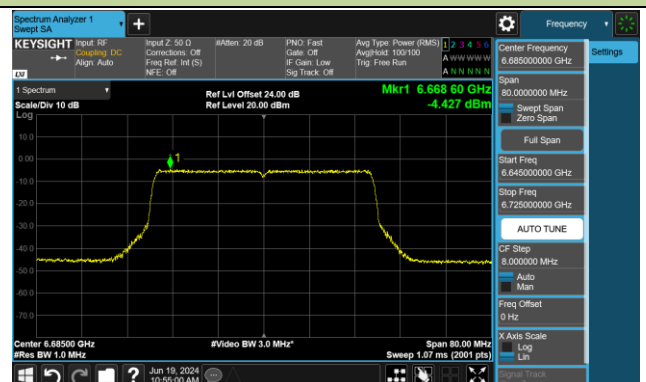

## 802.11be-EHT40 Power Spectral Density- Ant 0 (Nss = 1)

Channel 35 (6125MHz)

Channel 59 (6245MHz)

Channel 91 (6405MHz)

Channel 99 (6445MHz)

Channel 107 (6485MHz)

Channel 115 (6525MHz)

Channel 123 (6565MHz)

Channel 147 (6685MHz)