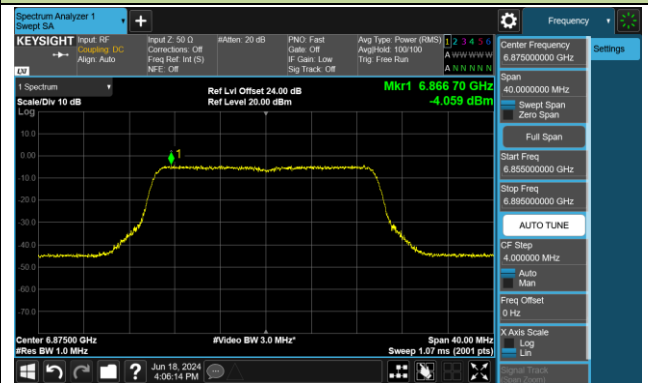

Channel 149 (6695MHz)

802.11ax-HE20 Power Spectral Density- Ant 1 (Nss = 1)

Channel 181 (6855MHz)

Channel 185 (6875MHz)

Channel 189 (6895MHz)

Channel 213 (7015MHz)

Channel 229 (7095MHz)

802.11ax-HE40 Power Spectral Density- Ant 1 (Nss = 1)