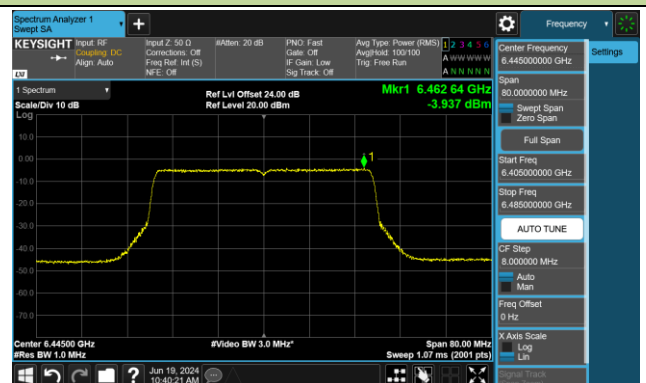

## 802.11be-EHT40 Power Spectral Density- Ant 0 (Nss = 1)

Channel 35 (6125MHz)

Channel 59 (6245MHz)

Channel 91 (6405MHz)

Channel 99 (6445MHz)

Channel 107 (6485MHz)

Channel 115 (6525MHz)

Channel 123 (6565MHz)

Channel 147 (6685MHz)