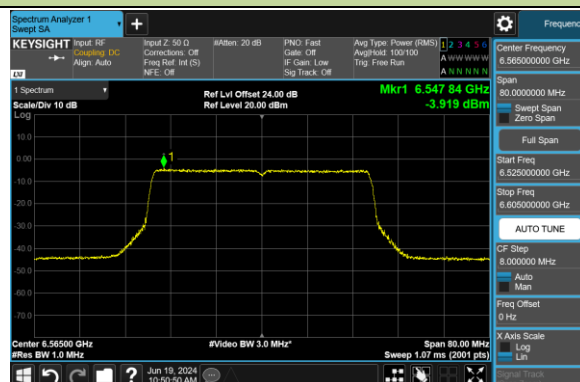

## 802.11be-EHT40 Power Spectral Density- Ant 0 (Nss = 1)

Channel 35 (6125MHz)

Channel 59 (6245MHz)

Channel 91 (6405MHz)

Channel 99 (6445MHz)

Channel 107 (6485MHz)

Channel 115 (6525MHz)

Channel 123 (6565MHz)

Channel 147 (6685MHz)