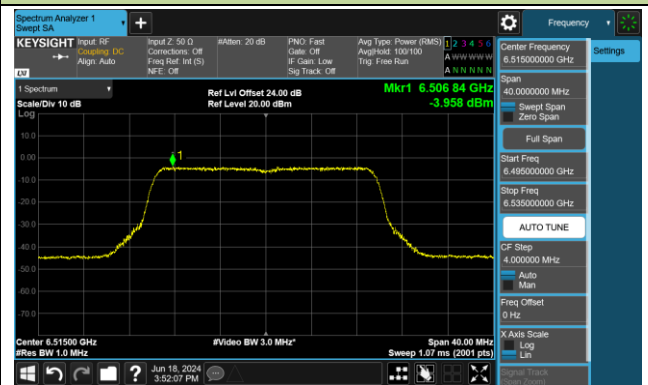

## 802.11ax-HE20 Power Spectral Density- Ant 1 (Nss = 1)

Channel 33 (6115MHz)

Channel 61 (6255MHz)

Channel 93 (6415MHz)

Channel 97 (6435MHz)

Channel 105 (6475MHz)

Channel 113 (6515MHz)

Channel 117 (6535MHz)

Channel 149 (6695MHz)

802.11ax-HE20 Power Spectral Density- Ant 1 (Nss = 1)

Channel 181 (6855MHz)

Channel 185 (6875MHz)

Channel 189 (6895MHz)

Channel 213 (7015MHz)

Channel 229 (7095MHz)

802.11ax-HE40 Power Spectral Density- Ant 1 (Nss = 1)