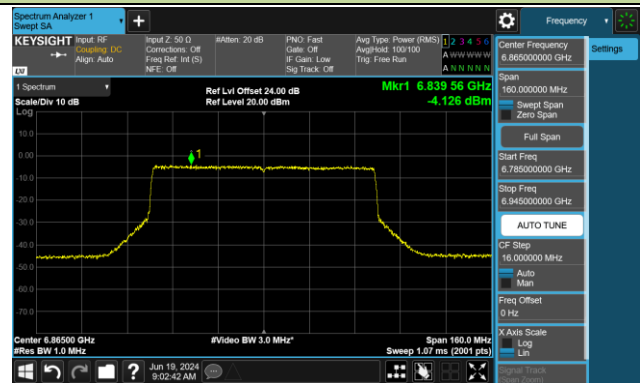

## 802.11ax-HE40 Power Spectral Density- Ant 1 (Nss = 1)

Channel 179 (6845MHz)

Channel 187 (6885MHz)

Channel 195 (6925MHz)

Channel 211 (7005MHz)

Channel 227 (7085MHz)

802.11ax-HE80 Power Spectral Density- Ant 1 (Nss = 1)

Channel 39 (6145MHz)

Channel 55 (6225MHz)

Channel 87 (6385MHz)

Channel 103 (6465MHz)

Channel 119 (6545MHz)

Channel 135 (6625MHz)

Channel 151 (6705MHz)

Channel 167 (6785MHz)

802.11ax-HE80 Power Spectral Density- Ant 1 (Nss = 1)

Channel 183 (6865MHz)

Channel 199 (6945MHz)

Channel 215 (7025MHz)

802.11ax-HE160 Power Spectral Density- Ant 1 (Nss = 1)

Channel 47 (6185MHz)

Channel 79 (6345MHz)