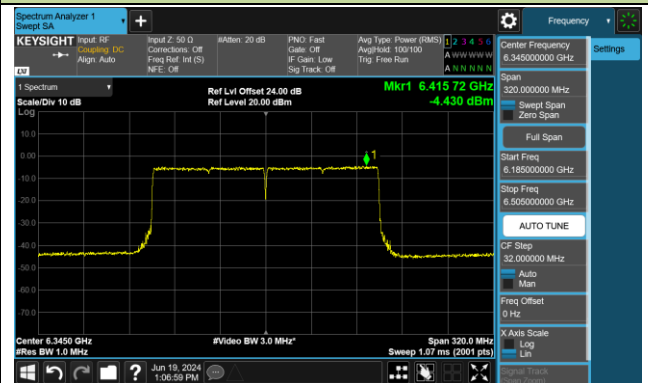

802.11be-EHT80 Power Spectral Density- Ant 0 (Nss = 1)

Channel 183 (6865MHz)

Channel 199 (6945MHz)

Channel 215 (7025MHz)

## 802.11be-EHT160 Power Spectral Density- Ant 0 (Nss = 1)

Channel 47 (6185MHz)

Channel 79 (6345MHz)

Channel 111 (6505MHz)

Channel 143 (6665MHz)

Channel 175 (6825MHz)

Channel 207 (6985MHz)

802.11be-EHT320 Power Spectral Density- Ant 0 (Nss = 1)