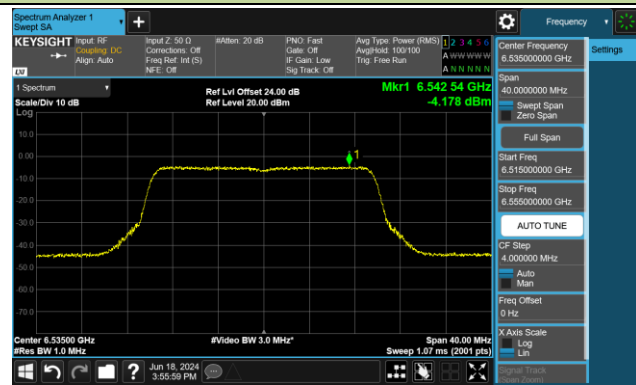

## 802.11ax-HE20 Power Spectral Density- Ant 1 (Nss = 1)

Channel 33 (6115MHz)

Channel 61 (6255MHz)

Channel 93 (6415MHz)

Channel 97 (6435MHz)

Channel 105 (6475MHz)

Channel 113 (6515MHz)

Channel 117 (6535MHz)

Channel 149 (6695MHz)

802.11ax-HE20 Power Spectral Density- Ant 1 (Nss = 1)

Channel 181 (6855MHz)

Channel 185 (6875MHz)

Channel 189 (6895MHz)

Channel 213 (7015MHz)

Channel 229 (7095MHz)

802.11ax-HE40 Power Spectral Density- Ant 1 (Nss = 1)