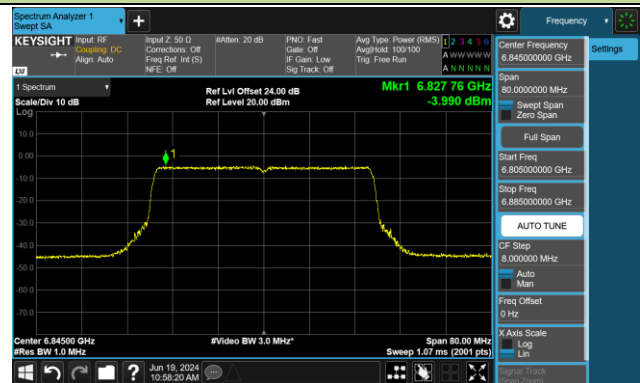

802.11be-EHT40 Power Spectral Density- Ant 0 (Nss = 1)

Channel 179 (6845MHz)