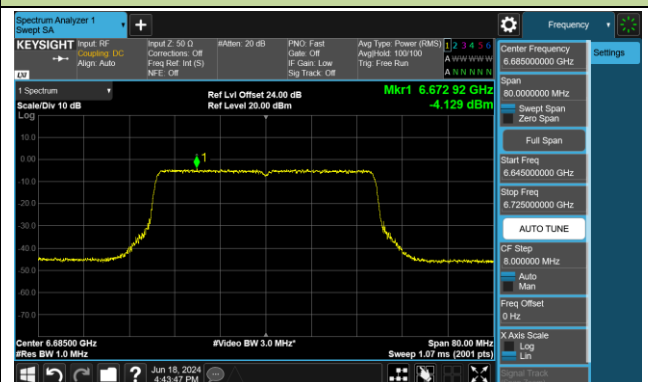

Channel 35 (6125MHz)

Channel 59 (6245MHz)

Channel 91 (6405MHz)

Channel 99 (6445MHz)

Channel 107 (6485MHz)

Channel 115 (6525MHz)

Channel 123 (6565MHz)

Channel 147 (6685MHz)

## 802.11ax-HE40 Power Spectral Density- Ant 1 (Nss = 1)

Channel 179 (6845MHz)

Channel 187 (6885MHz)

Channel 195 (6925MHz)

Channel 211 (7005MHz)

Channel 227 (7085MHz)

802.11ax-HE80 Power Spectral Density- Ant 1 (Nss = 1)