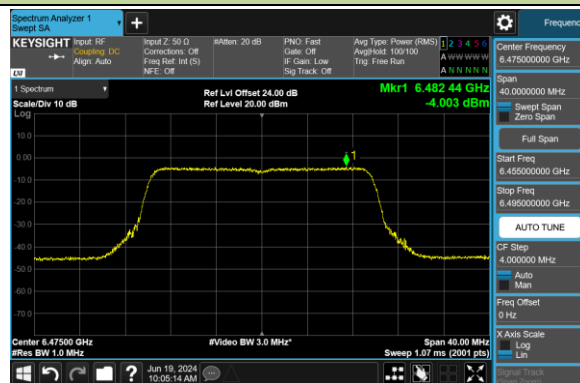

Channel 111 (6505MHz)

Channel 143 (6665MHz)

Channel 175 (6825MHz)

Channel 207 (6985MHz)

## 802.11be-EHT20 Power Spectral Density- Ant 1 (Nss = 1)

Channel 33 (6115MHz)

Channel 61 (6255MHz)

Channel 93 (6415MHz)

Channel 97 (6435MHz)

Channel 105 (6475MHz)

Channel 113 (6515MHz)

Channel 117 (6535MHz)

Channel 149 (6695MHz)