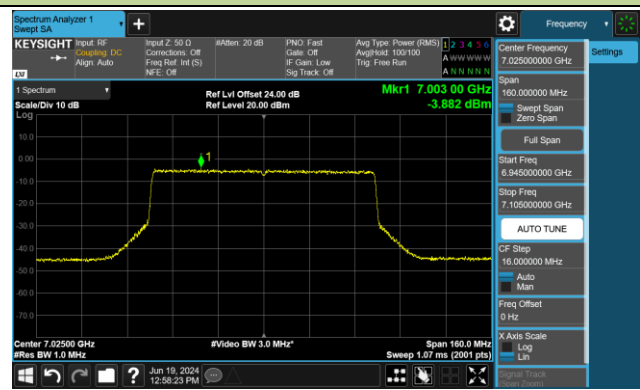

802.11be-EHT80 Power Spectral Density- Ant 0 (Nss = 1)

Channel 183 (6865MHz)

Channel 199 (6945MHz)

Channel 215 (7025MHz)

## 802.11be-EHT160 Power Spectral Density- Ant 0 (Nss = 1)

Channel 47 (6185MHz)

Channel 79 (6345MHz)

Channel 111 (6505MHz)

Channel 143 (6665MHz)

Channel 175 (6825MHz)

Channel 207 (6985MHz)

802.11be-EHT320 Power Spectral Density- Ant 0 (Nss = 1)