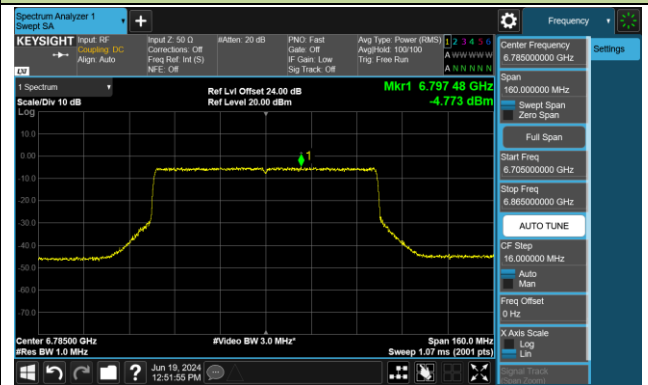

## 802.11be-EHT40 Power Spectral Density- Ant 0 (Nss = 1)

Channel 179 (6845MHz)

Channel 187 (6885MHz)

Channel 195 (6925MHz)

Channel 211 (7005MHz)

Channel 227 (7085MHz)

802.11be-EHT80 Power Spectral Density- Ant 0 (Nss = 1)

Channel 39 (6145MHz)

Channel 55 (6225MHz)

Channel 87 (6385MHz)

Channel 103 (6465MHz)

Channel 119 (6545MHz)

Channel 135 (6625MHz)

Channel 151 (6705MHz)

Channel 167 (6785MHz)

802.11be-EHT80 Power Spectral Density- Ant 0 (Nss = 1)

Channel 183 (6865MHz)

Channel 199 (6945MHz)

Channel 215 (7025MHz)