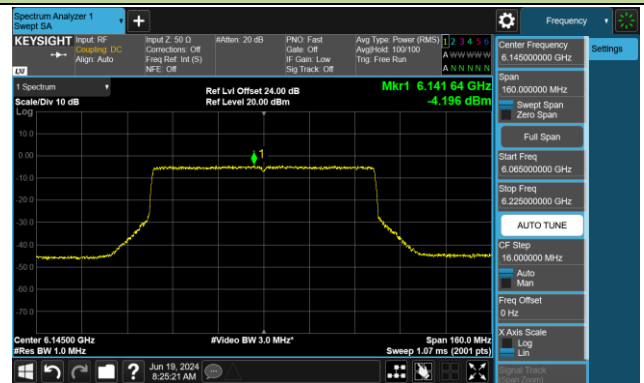

802.11ax-HE80 Power Spectral Density- Ant 1 (Nss = 1)

Channel 39 (6145MHz)