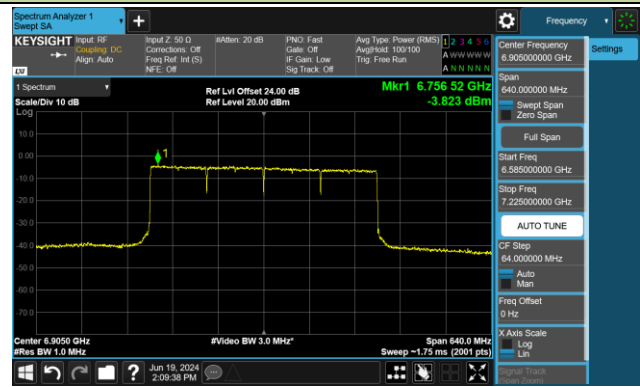

802.11be-EHT80 Power Spectral Density- Ant 0 (Nss = 1)

Channel 183 (6865MHz)

Channel 199 (6945MHz)

Channel 215 (7025MHz)

## 802.11be-EHT160 Power Spectral Density- Ant 0 (Nss = 1)

Channel 47 (6185MHz)

Channel 79 (6345MHz)

Channel 111 (6505MHz)

Channel 143 (6665MHz)

Channel 175 (6825MHz)

Channel 207 (6985MHz)

802.11be-EHT320 Power Spectral Density- Ant 0 (Nss = 1)

Channel 63 (6265MHz)

Channel 127 (6585MHz)

Channel 191 (6905MHz)