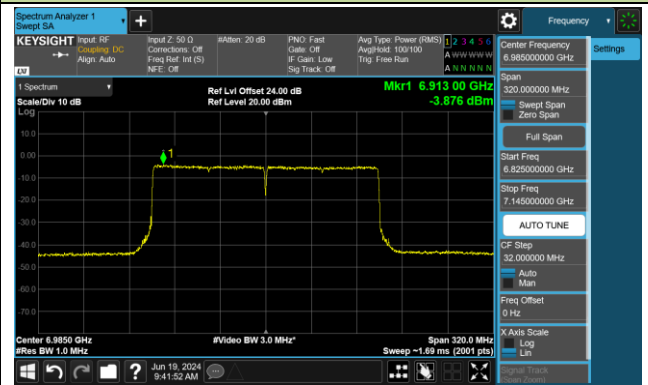

802.11ax-HE80 Power Spectral Density- Ant 1 (Nss = 1)

Channel 183 (6865MHz)

Channel 199 (6945MHz)

Channel 215 (7025MHz)

802.11ax-HE160 Power Spectral Density- Ant 1 (Nss = 1)

Channel 47 (6185MHz)

Channel 79 (6345MHz)

Channel 111 (6505MHz)

Channel 143 (6665MHz)

Channel 175 (6825MHz)

Channel 207 (6985MHz)

## 802.11be-EHT20 Power Spectral Density- Ant 1 (Nss = 1)

Channel 33 (6115MHz)

Channel 61 (6255MHz)

Channel 93 (6415MHz)

Channel 97 (6435MHz)

Channel 105 (6475MHz)

Channel 113 (6515MHz)

Channel 117 (6535MHz)

Channel 149 (6695MHz)