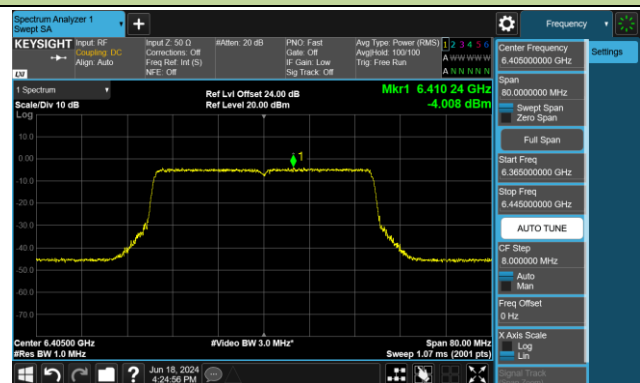

Channel 91 (6405MHz)