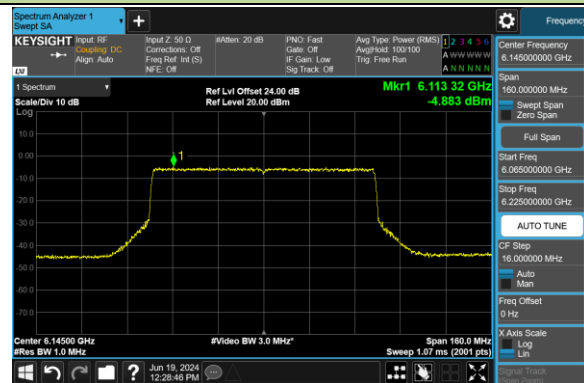

802.11be-EHT80 Power Spectral Density- Ant 0 (Nss = 1)

Channel 39 (6145MHz)