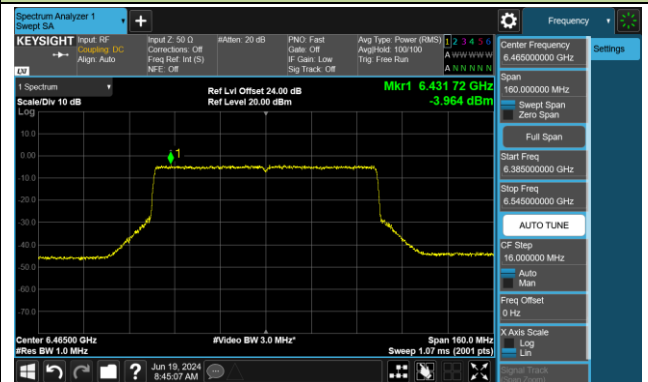

Channel 39 (6145MHz)

Channel 55 (6225MHz)

Channel 87 (6385MHz)

Channel 103 (6465MHz)

Channel 119 (6545MHz)

Channel 135 (6625MHz)

Channel 151 (6705MHz)

Channel 167 (6785MHz)

802.11ax-HE80 Power Spectral Density- Ant 1 (Nss = 1)

Channel 183 (6865MHz)

Channel 199 (6945MHz)

Channel 215 (7025MHz)

802.11ax-HE160 Power Spectral Density- Ant 1 (Nss = 1)

Channel 47 (6185MHz)

Channel 79 (6345MHz)