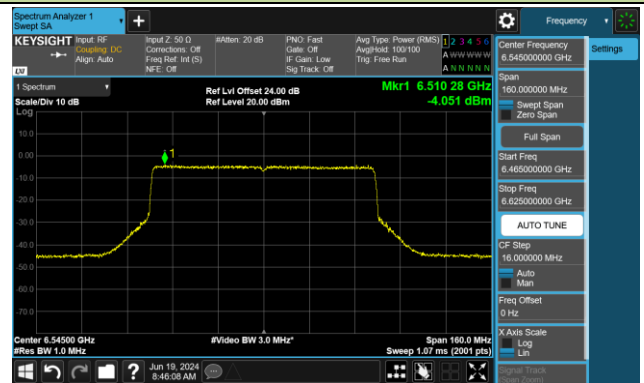

## 802.11ax-HE40 Power Spectral Density- Ant 1 (Nss = 1)

Channel 179 (6845MHz)

Channel 187 (6885MHz)

Channel 195 (6925MHz)

Channel 211 (7005MHz)

Channel 227 (7085MHz)

802.11ax-HE80 Power Spectral Density- Ant 1 (Nss = 1)

Channel 39 (6145MHz)

Channel 55 (6225MHz)

Channel 87 (6385MHz)

Channel 103 (6465MHz)

Channel 119 (6545MHz)

Channel 135 (6625MHz)

Channel 151 (6705MHz)

Channel 167 (6785MHz)

802.11ax-HE80 Power Spectral Density- Ant 1 (Nss = 1)

Channel 183 (6865MHz)

Channel 199 (6945MHz)

Channel 215 (7025MHz)

802.11ax-HE160 Power Spectral Density- Ant 1 (Nss = 1)

Channel 47 (6185MHz)

Channel 79 (6345MHz)