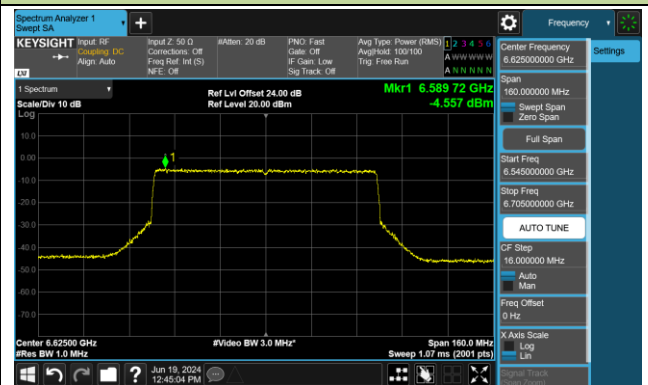

Channel 39 (6145MHz)

Channel 55 (6225MHz)

Channel 87 (6385MHz)

Channel 103 (6465MHz)

Channel 119 (6545MHz)

Channel 135 (6625MHz)

Channel 151 (6705MHz)

Channel 167 (6785MHz)

802.11be-EHT80 Power Spectral Density- Ant 0 (Nss = 1)

Channel 183 (6865MHz)

Channel 199 (6945MHz)

Channel 215 (7025MHz)