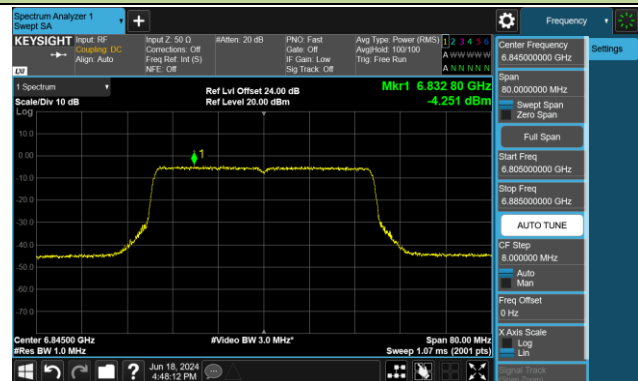

Channel 35 (6125MHz)

Channel 59 (6245MHz)

Channel 91 (6405MHz)

Channel 99 (6445MHz)

Channel 107 (6485MHz)

Channel 115 (6525MHz)

Channel 123 (6565MHz)

Channel 147 (6685MHz)

## 802.11ax-HE40 Power Spectral Density- Ant 1 (Nss = 1)

Channel 179 (6845MHz)

Channel 187 (6885MHz)

Channel 195 (6925MHz)

Channel 211 (7005MHz)

Channel 227 (7085MHz)

802.11ax-HE80 Power Spectral Density- Ant 1 (Nss = 1)