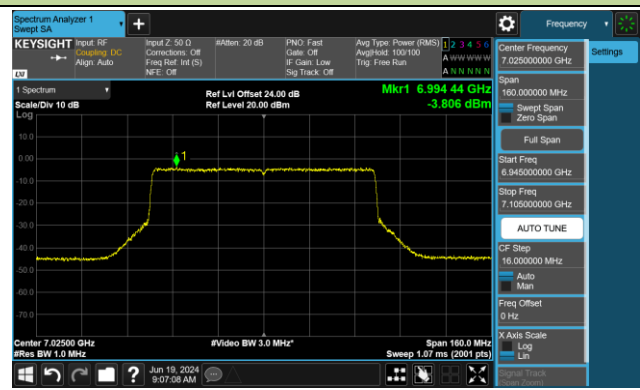

802.11ax-HE80 Power Spectral Density- Ant 1 (Nss = 1)

Channel 183 (6865MHz)

Channel 199 (6945MHz)

Channel 215 (7025MHz)

802.11ax-HE160 Power Spectral Density- Ant 1 (Nss = 1)

Channel 47 (6185MHz)

Channel 79 (6345MHz)

Channel 111 (6505MHz)

Channel 143 (6665MHz)

Channel 175 (6825MHz)

Channel 207 (6985MHz)