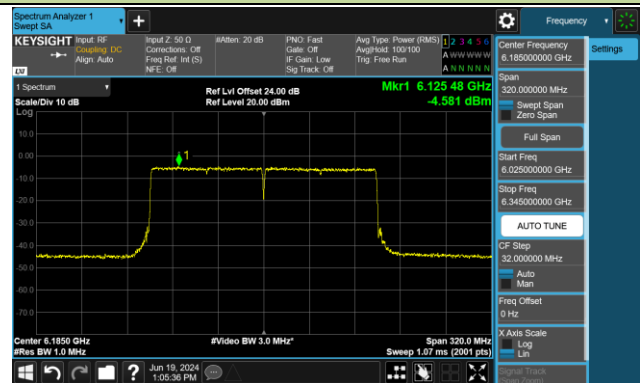

802.11be-EHT80 Power Spectral Density- Ant 0 (Nss = 1)

Channel 183 (6865MHz)

Channel 199 (6945MHz)

Channel 215 (7025MHz)

## 802.11be-EHT160 Power Spectral Density- Ant 0 (Nss = 1)

Channel 47 (6185MHz)

Channel 79 (6345MHz)

Channel 111 (6505MHz)

Channel 143 (6665MHz)

Channel 175 (6825MHz)

Channel 207 (6985MHz)

802.11be-EHT320 Power Spectral Density- Ant 0 (Nss = 1)