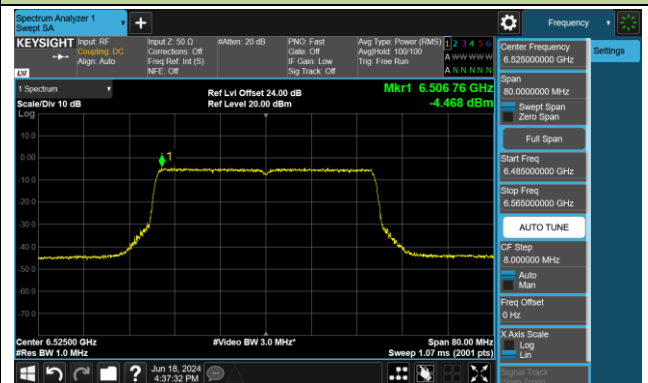

Channel 35 (6125MHz)

Channel 59 (6245MHz)

Channel 91 (6405MHz)

Channel 99 (6445MHz)

Channel 107 (6485MHz)

Channel 115 (6525MHz)

Channel 123 (6565MHz)

Channel 147 (6685MHz)

## 802.11ax-HE40 Power Spectral Density- Ant 1 (Nss = 1)

Channel 179 (6845MHz)

Channel 187 (6885MHz)

Channel 195 (6925MHz)

Channel 211 (7005MHz)

Channel 227 (7085MHz)

802.11ax-HE80 Power Spectral Density- Ant 1 (Nss = 1)