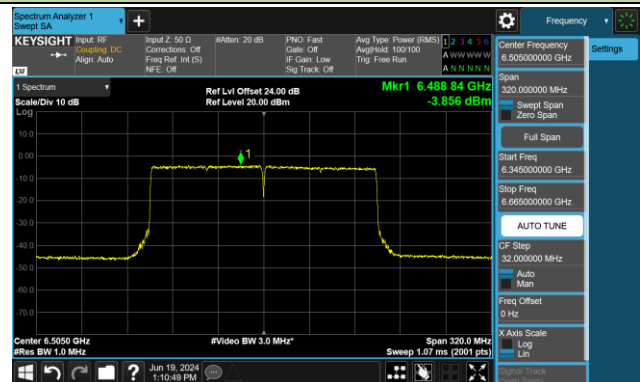

802.11be-EHT80 Power Spectral Density- Ant 0 (Nss = 1)

Channel 183 (6865MHz)

Channel 199 (6945MHz)

Channel 215 (7025MHz)

## 802.11be-EHT160 Power Spectral Density- Ant 0 (Nss = 1)

Channel 47 (6185MHz)

Channel 79 (6345MHz)

Channel 111 (6505MHz)

Channel 143 (6665MHz)

Channel 175 (6825MHz)

Channel 207 (6985MHz)

802.11be-EHT320 Power Spectral Density- Ant 0 (Nss = 1)

Channel 63 (6265MHz)

Channel 127 (6585MHz)

Channel 191 (6905MHz)