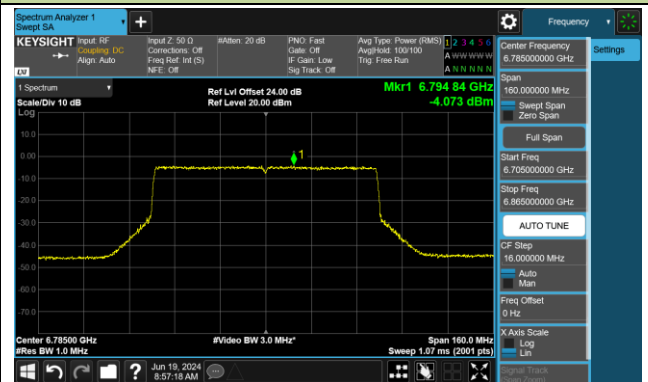

Channel 39 (6145MHz)

Channel 55 (6225MHz)

Channel 87 (6385MHz)

Channel 103 (6465MHz)

Channel 119 (6545MHz)

Channel 135 (6625MHz)

Channel 151 (6705MHz)

Channel 167 (6785MHz)

802.11ax-HE80 Power Spectral Density- Ant 1 (Nss = 1)

Channel 183 (6865MHz)

Channel 199 (6945MHz)

Channel 215 (7025MHz)

802.11ax-HE160 Power Spectral Density- Ant 1 (Nss = 1)

Channel 47 (6185MHz)

Channel 79 (6345MHz)