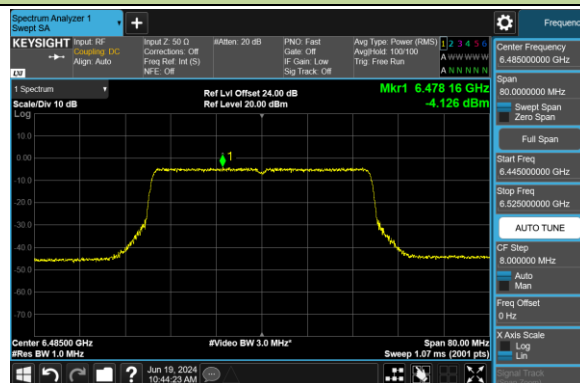

## 802.11be-EHT40 Power Spectral Density- Ant 0 (Nss = 1)

Channel 35 (6125MHz)

Channel 59 (6245MHz)

Channel 91 (6405MHz)

Channel 99 (6445MHz)

Channel 107 (6485MHz)

Channel 115 (6525MHz)

Channel 123 (6565MHz)

Channel 147 (6685MHz)