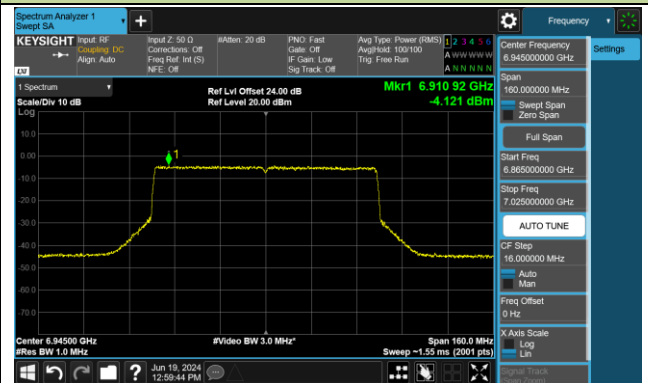

## 802.11be-EHT40 Power Spectral Density- Ant 0 (Nss = 1)

Channel 179 (6845MHz)

Channel 187 (6885MHz)

Channel 195 (6925MHz)

Channel 211 (7005MHz)

Channel 227 (7085MHz)

802.11be-EHT80 Power Spectral Density- Ant 0 (Nss = 1)

Channel 39 (6145MHz)

Channel 55 (6225MHz)

Channel 87 (6385MHz)

Channel 103 (6465MHz)

Channel 119 (6545MHz)

Channel 135 (6625MHz)

Channel 151 (6705MHz)

Channel 167 (6785MHz)

802.11be-EHT80 Power Spectral Density- Ant 0 (Nss = 1)

Channel 183 (6865MHz)

Channel 199 (6945MHz)

Channel 215 (7025MHz)