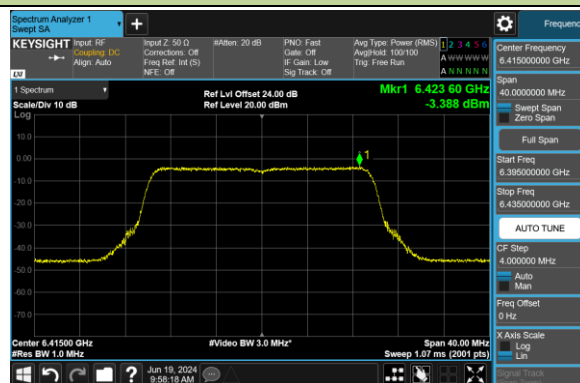

Channel 111 (6505MHz)

Channel 143 (6665MHz)

Channel 175 (6825MHz)

Channel 207 (6985MHz)

## 802.11be-EHT20 Power Spectral Density- Ant 1 (Nss = 1)

Channel 33 (6115MHz)

Channel 61 (6255MHz)

Channel 93 (6415MHz)

Channel 97 (6435MHz)

Channel 105 (6475MHz)

Channel 113 (6515MHz)

Channel 117 (6535MHz)

Channel 149 (6695MHz)