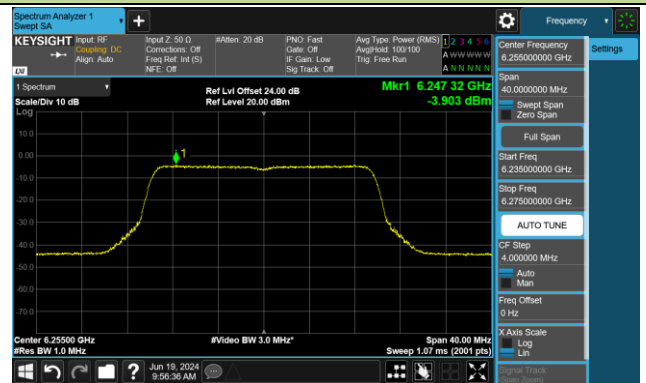

802.11ax-HE80 Power Spectral Density- Ant 1 (Nss = 1)

Channel 183 (6865MHz)

Channel 199 (6945MHz)

Channel 215 (7025MHz)

802.11ax-HE160 Power Spectral Density- Ant 1 (Nss = 1)

Channel 47 (6185MHz)

Channel 79 (6345MHz)

Channel 111 (6505MHz)

Channel 143 (6665MHz)

Channel 175 (6825MHz)

Channel 207 (6985MHz)

## 802.11be-EHT20 Power Spectral Density- Ant 1 (Nss = 1)

Channel 33 (6115MHz)

Channel 61 (6255MHz)

Channel 93 (6415MHz)

Channel 97 (6435MHz)

Channel 105 (6475MHz)

Channel 113 (6515MHz)

Channel 117 (6535MHz)

Channel 149 (6695MHz)