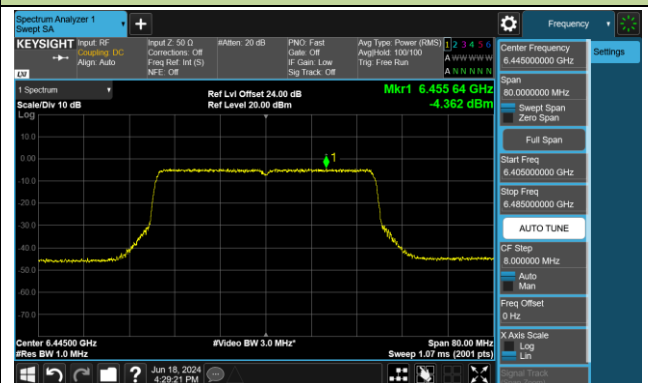

Channel 35 (6125MHz)

Channel 59 (6245MHz)

Channel 91 (6405MHz)

Channel 99 (6445MHz)

Channel 107 (6485MHz)

Channel 115 (6525MHz)

Channel 123 (6565MHz)

Channel 147 (6685MHz)

## 802.11ax-HE40 Power Spectral Density- Ant 1 (Nss = 1)

Channel 179 (6845MHz)

Channel 187 (6885MHz)

Channel 195 (6925MHz)

Channel 211 (7005MHz)

Channel 227 (7085MHz)

802.11ax-HE80 Power Spectral Density- Ant 1 (Nss = 1)