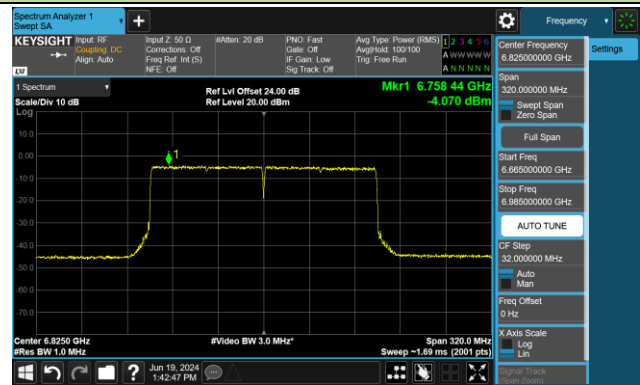

802.11be-EHT80 Power Spectral Density- Ant 0 (Nss = 1)

Channel 183 (6865MHz)

Channel 199 (6945MHz)

Channel 215 (7025MHz)

## 802.11be-EHT160 Power Spectral Density- Ant 0 (Nss = 1)

Channel 47 (6185MHz)

Channel 79 (6345MHz)

Channel 111 (6505MHz)

Channel 143 (6665MHz)

Channel 175 (6825MHz)

Channel 207 (6985MHz)

802.11be-EHT320 Power Spectral Density- Ant 0 (Nss = 1)

Channel 63 (6265MHz)

Channel 127 (6585MHz)

Channel 191 (6905MHz)