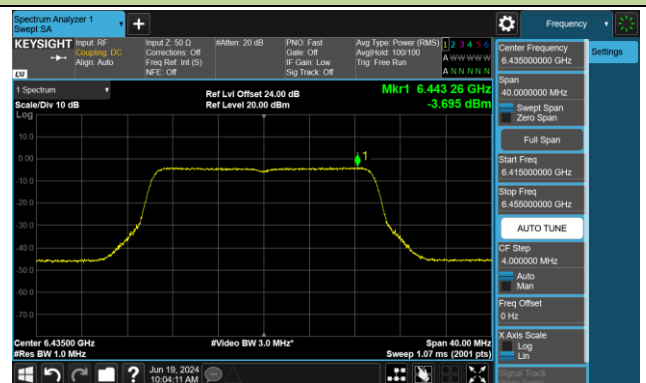

Channel 111 (6505MHz)

Channel 143 (6665MHz)

Channel 175 (6825MHz)

Channel 207 (6985MHz)

## 802.11be-EHT20 Power Spectral Density- Ant 1 (Nss = 1)

Channel 33 (6115MHz)

Channel 61 (6255MHz)

Channel 93 (6415MHz)

Channel 97 (6435MHz)

Channel 105 (6475MHz)

Channel 113 (6515MHz)

Channel 117 (6535MHz)

Channel 149 (6695MHz)