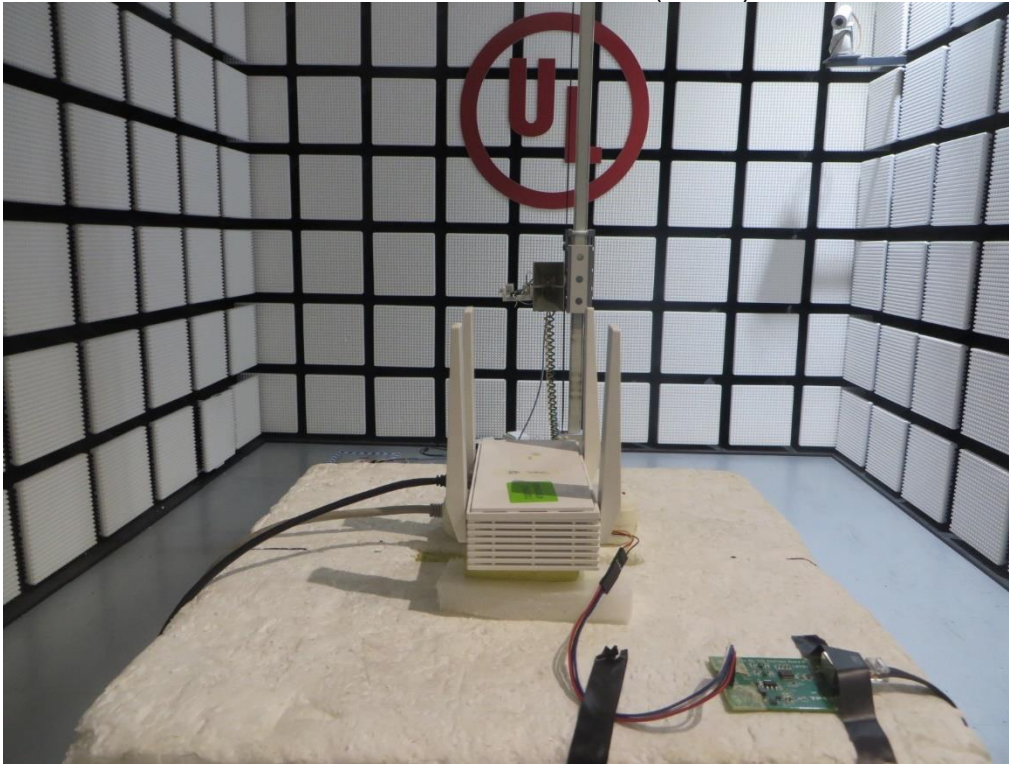

# **Setup Photographs**

**RADIATED RF MEASUREMENT SETUP (ABOVE 1 GHz)  
MEASUREMENT POSITION**

**MEASUREMENT POSITION (X axis)**

MEASUREMENT POSITION (Y axis)

MEASUREMENT POSITION (Z axis)

RADIATED RF MEASUREMENT SETUP (30MHz~1GHz)

RADIATED RF MEASUREMENT SETUP (Below 30MHz)

POWERLINE CONDUCTED EMISSIONS MEASUREMENT SETUP

## RF CONDUCTED MEASUREMENT SETUP