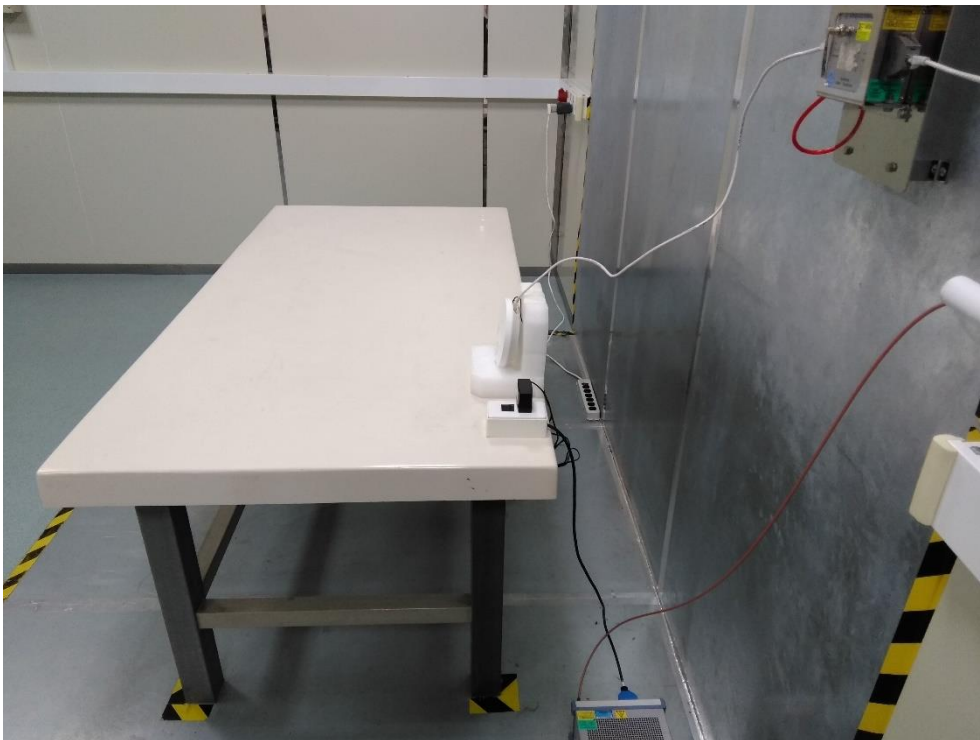

RF Test Setup Photo

Description: Front View of Conducted Emission Test Setup

Description: Back View of Conducted Emission Test Setup

Description: Radiated Emission Test Setup for below 1GHz

Description: Radiated Emission Test Setup for above 1GHz

Description: Radiated Emission Test Setup for 18GHz~40GHz

Description: Radiated Emission Test Setup for 9kHz~30MHz

Description: Conducted Emission Test Setup

Description: Conducted Emission Test Setup - BLE

DFS Test Photograph

Description: DFS Test Setup