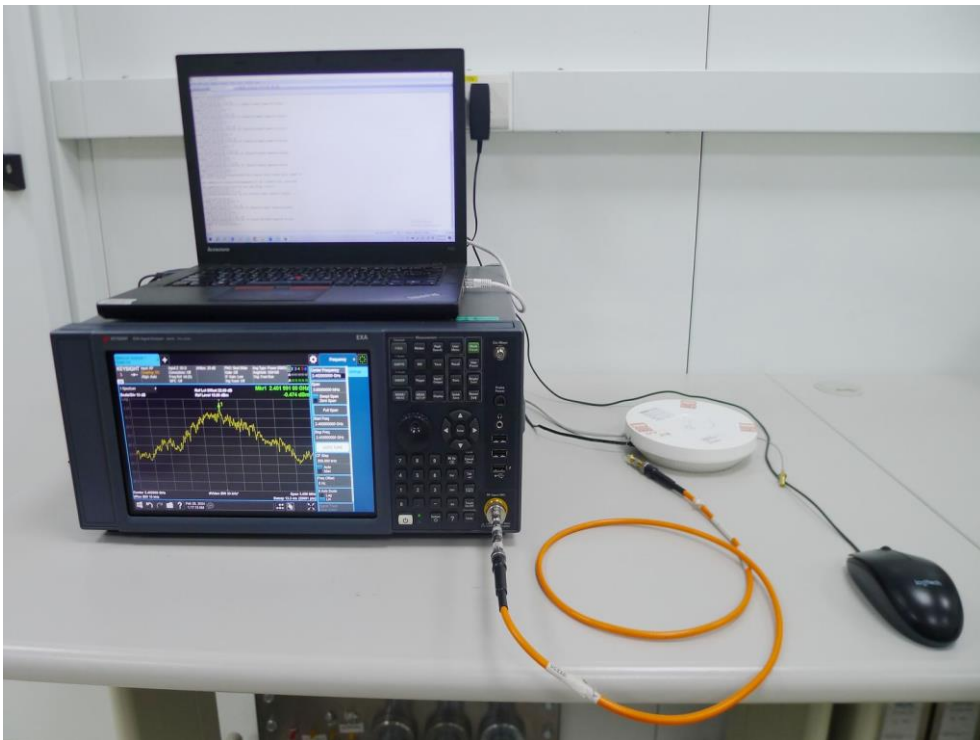

RF Test Setup Photo

Description: Front View of Conducted Emission Test Setup

Description: Back View of Conducted Emission Test Setup

Description: Radiated Emission Test Setup for below 1GHz

Description: Radiated Emission Test Setup for above 1GHz

Description: Radiated Emission Test Setup for 18GHz~40GHz

Description: Radiated Emission Test Setup for 9kHz~30MHz

Description: Conducted Emission Test Setup

Description: Conducted Emission Test Setup - BLE

DFS Test Photograph

Description: DFS Test Setup