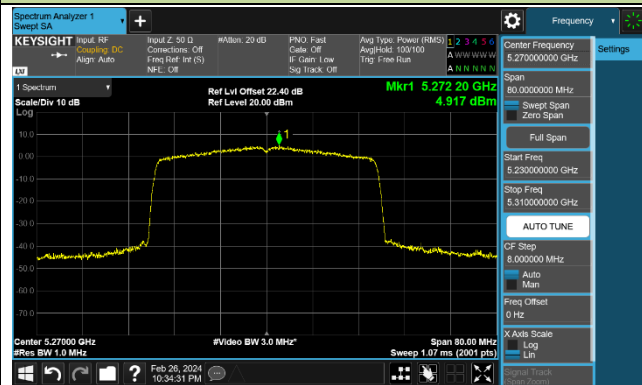

802.11ax-HE40 Power Spectral Density - Ant 0

Channel 38 (5190MHz)

Channel 46 (5230MHz)

Channel 54 (5270MHz)

Channel 62 (5310MHz)

Channel 102 (5510MHz)

Channel 110 (5550MHz)

Channel 134 (5670MHz)

Channel 142 (5710MHz)

802.11ax-HE80 Power Spectral Density - Ant 0

Channel 42 (5210MHz)

Channel 58 (5290MHz)

Channel 106 (5530MHz)

Channel 122 (5610MHz)

Channel 138 (5690MHz)

Channel 155 (5775MHz)