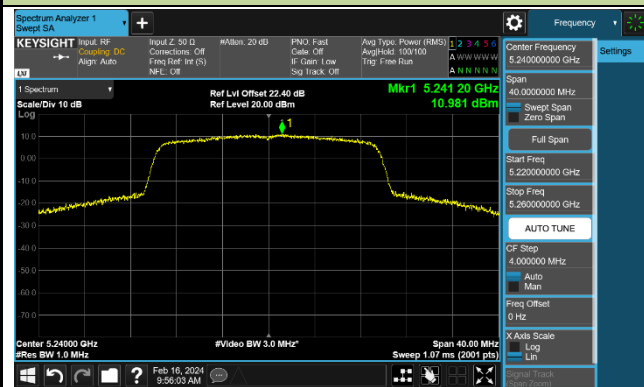

802.11ax-HE20 Power Spectral Density - Ant 1

Channel 36 (5180MHz)

Channel 44 (5220MHz)

Channel 48 (5240MHz)

Channel 52 (5260MHz)

Channel 60 (5300MHz)

Channel 64 (5320MHz)

Channel 100 (5500MHz)