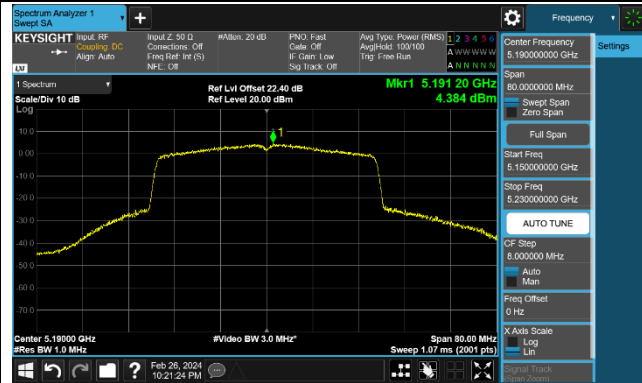

802.11ax-HE40 Power Spectral Density - Ant 0

Channel 38 (5190MHz)

Channel 46 (5230MHz)

Channel 54 (5270MHz)

Channel 62 (5310MHz)

Channel 102 (5510MHz)

Channel 110 (5550MHz)

Channel 134 (5670MHz)

Channel 142 (5710MHz)

802.11ax-HE80 Power Spectral Density - Ant 0

Channel 42 (5210MHz)

Channel 58 (5290MHz)

Channel 106 (5530MHz)

Channel 122 (5610MHz)

Channel 138 (5690MHz)

Channel 155 (5775MHz)