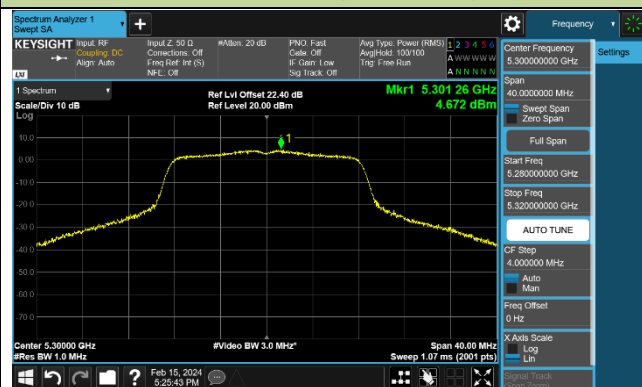

802.11ax-HE160 Power Spectral Density - Ant 0

Channel 50 (5250MHz)

Channel 114 (5570MHz)

802.11a Power Spectral Density - Ant 1

Channel 36 (5180MHz)

Channel 44 (5220MHz)

Channel 48 (5240MHz)

Channel 52 (5260MHz)

Channel 60 (5300MHz)

Channel 64 (5320MHz)

Channel 100 (5500MHz)

Channel 116 (5580MHz)

802.11ac-VHT20 Power Spectral Density - Ant 1

Channel 36 (5180MHz)

Channel 44 (5220MHz)

Channel 48 (5240MHz)