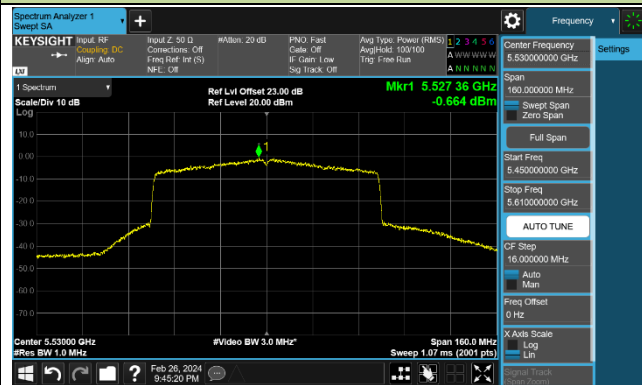

Channel 142 (5710MHz)

802.11ax-HE80 Power Spectral Density - Ant 0

Channel 42 (5210MHz)

Channel 58 (5290MHz)

Channel 106 (5530MHz)

Channel 122 (5610MHz)

Channel 138 (5690MHz)

Channel 155 (5775MHz)

802.11ax-HE160 Power Spectral Density - Ant 0

Channel 50 (5250MHz)

Channel 114 (5570MHz)

802.11a Power Spectral Density - Ant 1

Channel 36 (5180MHz)

Channel 44 (5220MHz)

Channel 48 (5240MHz)

Channel 52 (5260MHz)