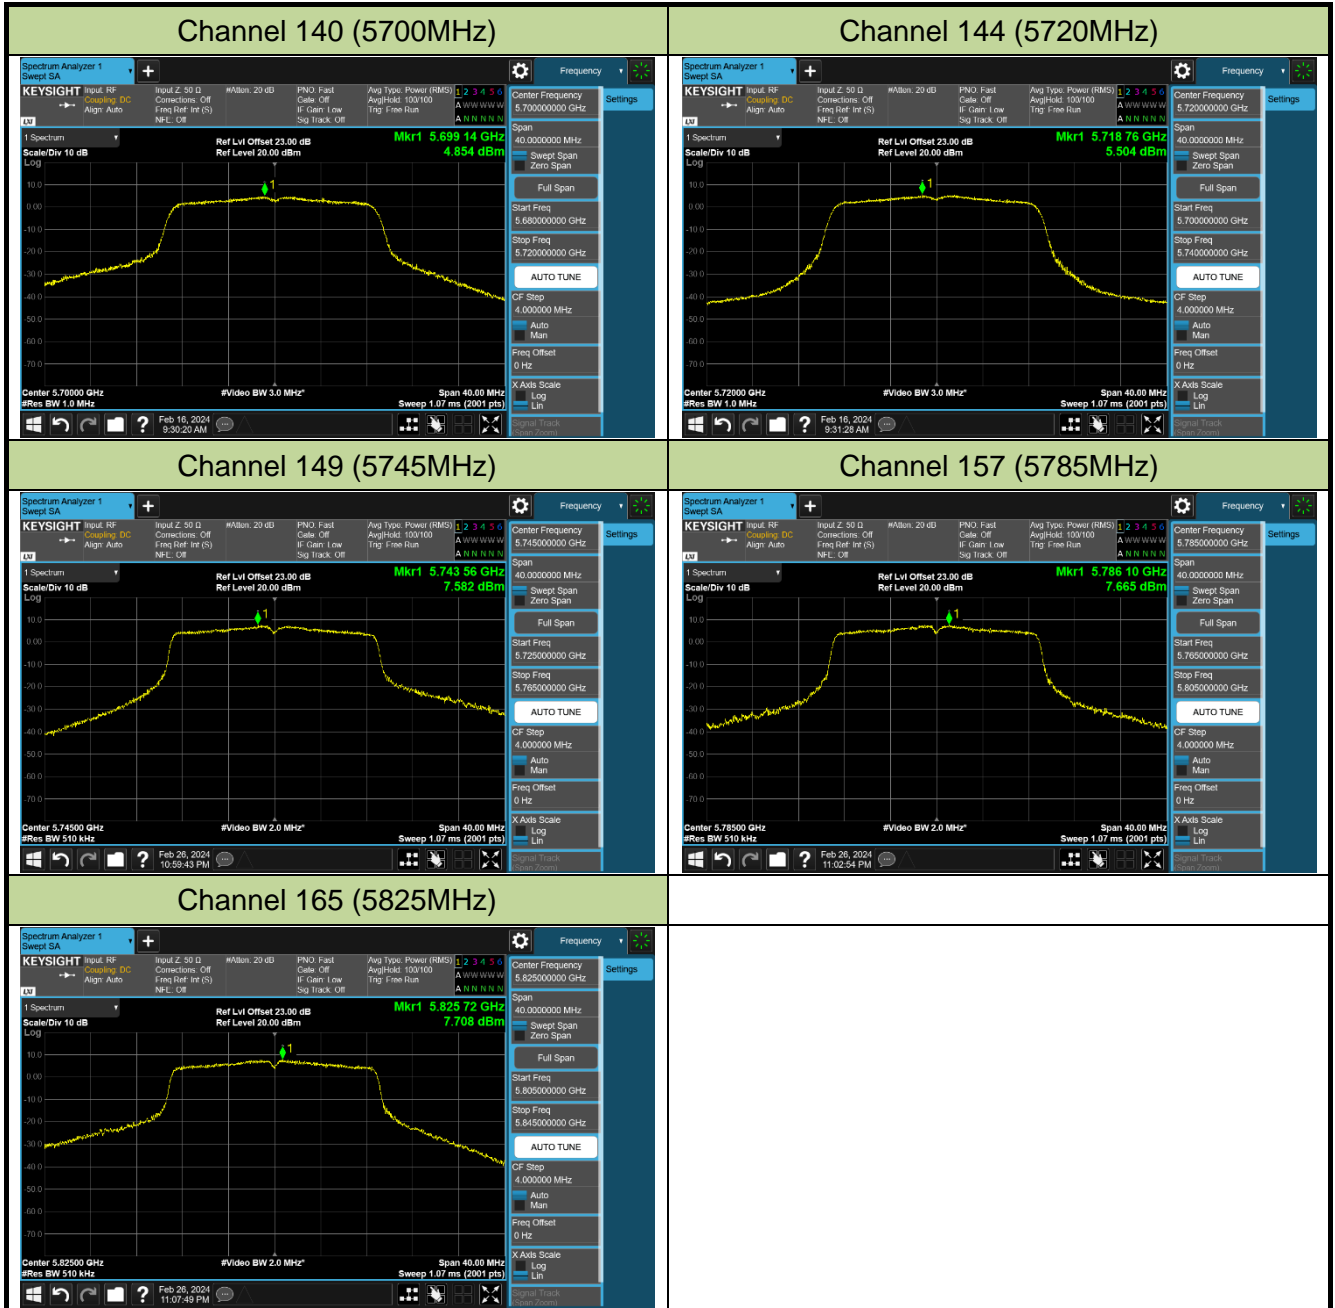

Channel 60 (5300MHz)

Channel 64 (5320MHz)

Channel 100 (5500MHz)

Channel 116 (5580MHz)

802.11ac-VHT20 Power Spectral Density - Ant 1

Channel 36 (5180MHz)

Channel 44 (5220MHz)

Channel 48 (5240MHz)

Channel 52 (5260MHz)

Channel 60 (5300MHz)

Channel 64 (5320MHz)

Channel 100 (5500MHz)

Channel 116 (5580MHz)

802.11ac-VHT40 Power Spectral Density - Ant 1

Channel 38 (5190MHz)

Channel 46 (5230MHz)

Channel 54 (5270MHz)

Channel 62 (5310MHz)

Channel 102 (5510MHz)

Channel 110 (5550MHz)

Channel 134 (5670MHz)

Channel 142 (5710MHz)

802.11ac-VHT80 Power Spectral Density - Ant 1

Channel 42 (5210MHz)

Channel 58 (5290MHz)

Channel 106 (5530MHz)

Channel 122 (5610MHz)

Channel 138 (5690MHz)

Channel 155 (5775MHz)

802.11ac-VHT160 Power Spectral Density - Ant 1

Channel 50 (5250MHz)

Channel 114 (5570MHz)