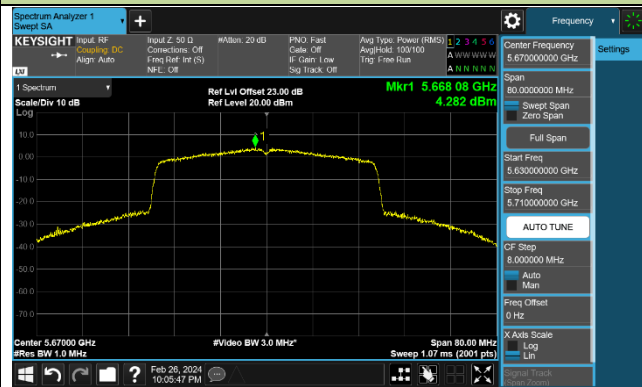

Channel 116 (5580MHz)

802.11ax-HE40 Power Spectral Density - Ant 1

Channel 38 (5190MHz)

Channel 46 (5230MHz)

Channel 54 (5270MHz)

Channel 62 (5310MHz)

Channel 102 (5510MHz)

Channel 110 (5550MHz)

Channel 134 (5670MHz)

Channel 142 (5710MHz)