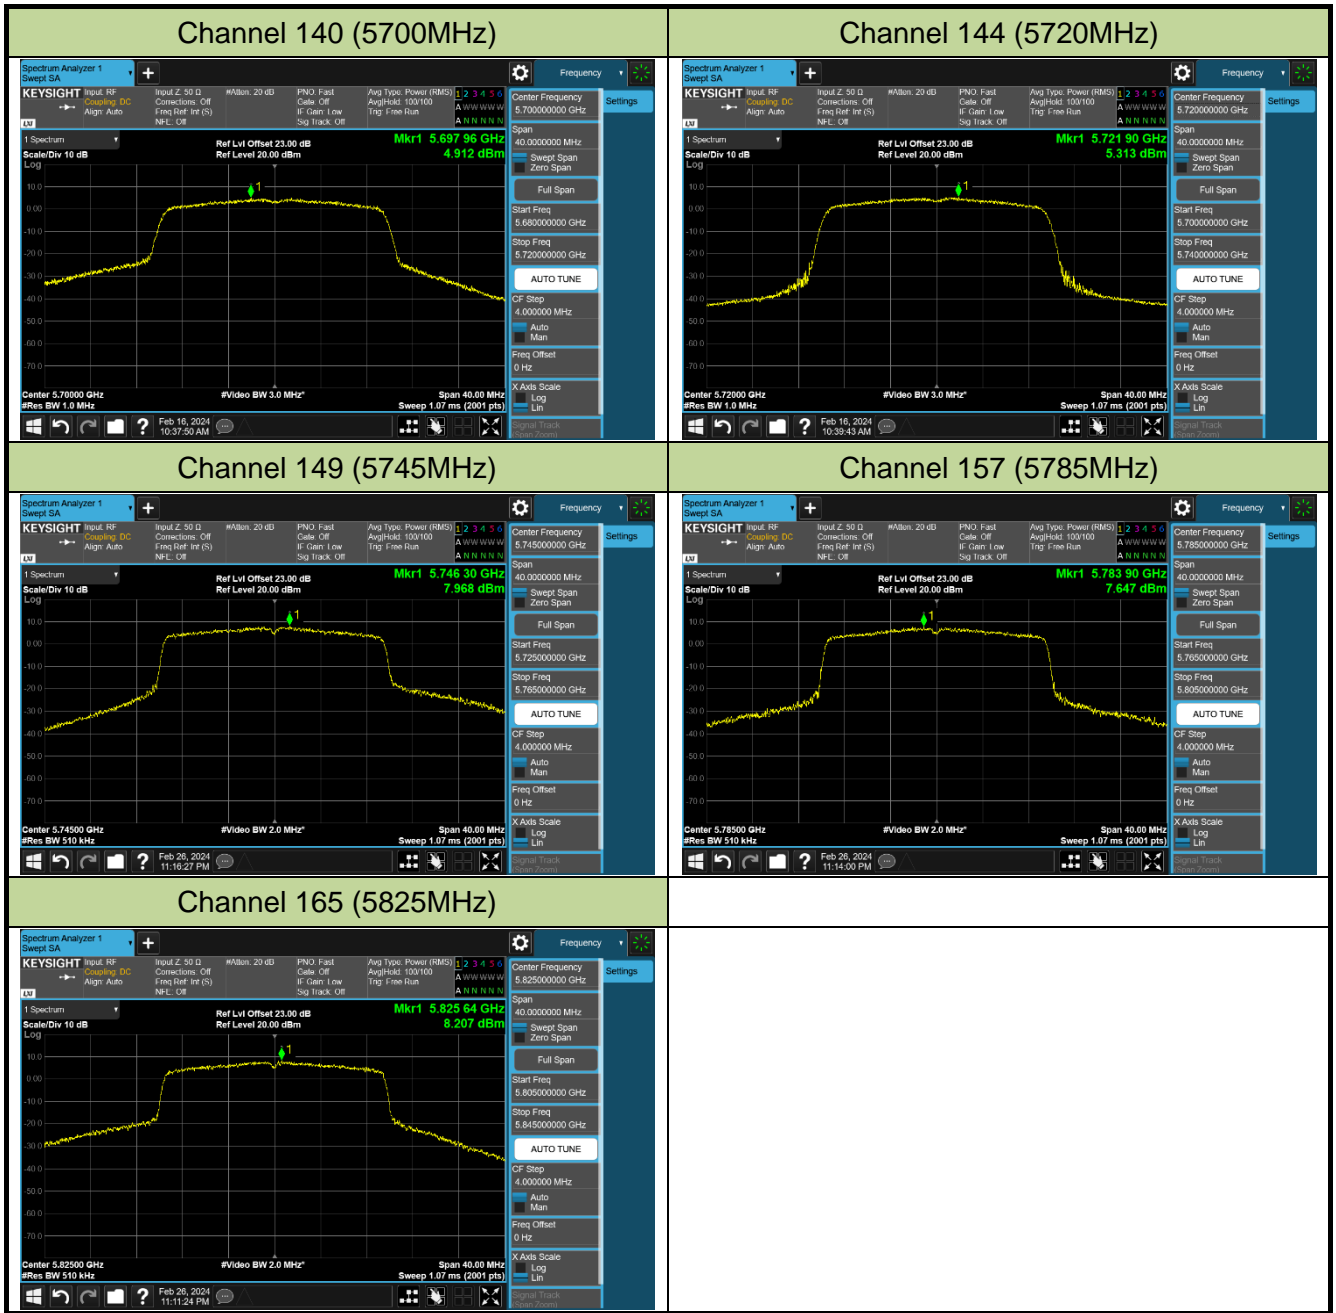

Channel 58 (5290MHz)

Channel 106 (5530MHz)

Channel 122 (5610MHz)

Channel 138 (5690MHz)

Channel 155 (5775MHz)

802.11ac-VHT160 Power Spectral Density - Ant 1

Channel 50 (5250MHz)

Channel 114 (5570MHz)

802.11ax-HE20 Power Spectral Density - Ant 1

Channel 36 (5180MHz)

Channel 44 (5220MHz)

Channel 48 (5240MHz)

Channel 52 (5260MHz)

Channel 60 (5300MHz)

Channel 64 (5320MHz)

Channel 100 (5500MHz)

Channel 116 (5580MHz)

802.11ax-HE40 Power Spectral Density - Ant 1

Channel 38 (5190MHz)

Channel 46 (5230MHz)

Channel 54 (5270MHz)

Channel 62 (5310MHz)

Channel 102 (5510MHz)

Channel 110 (5550MHz)

Channel 134 (5670MHz)

Channel 142 (5710MHz)