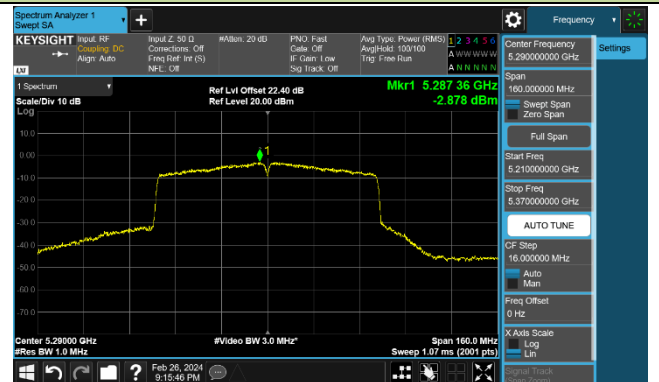

Channel 54 (5270MHz)

Channel 62 (5310MHz)

Channel 102 (5510MHz)

Channel 110 (5550MHz)

Channel 134 (5670MHz)

Channel 142 (5710MHz)

802.11ac-VHT80 Power Spectral Density - Ant 1

Channel 42 (5210MHz)

Channel 58 (5290MHz)

Channel 106 (5530MHz)

Channel 122 (5610MHz)

Channel 138 (5690MHz)

Channel 155 (5775MHz)

802.11ac-VHT160 Power Spectral Density - Ant 1

Channel 50 (5250MHz)

Channel 114 (5570MHz)