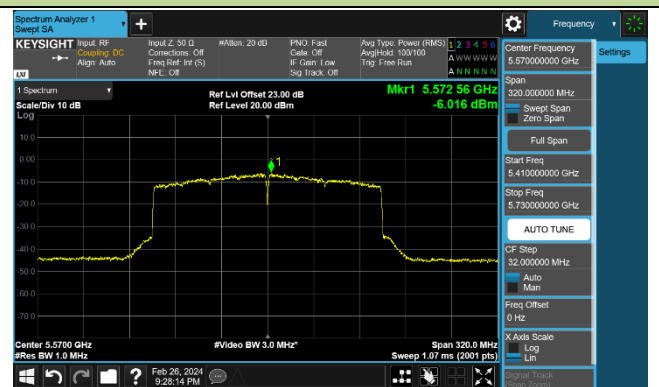

Channel 142 (5710MHz)

802.11ax-HE80 Power Spectral Density - Ant 0

Channel 42 (5210MHz)

Channel 58 (5290MHz)

Channel 106 (5530MHz)

Channel 122 (5610MHz)

Channel 138 (5690MHz)

Channel 155 (5775MHz)

802.11ax-HE160 Power Spectral Density - Ant 0

Channel 50 (5250MHz)

Channel 114 (5570MHz)

802.11a Power Spectral Density - Ant 1

Channel 36 (5180MHz)

Channel 44 (5220MHz)

Channel 48 (5240MHz)

Channel 52 (5260MHz)