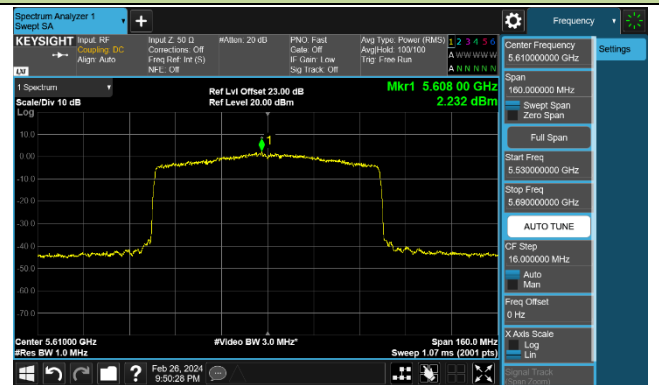

Channel 142 (5710MHz)

802.11ax-HE80 Power Spectral Density - Ant 0

Channel 42 (5210MHz)

Channel 58 (5290MHz)

Channel 106 (5530MHz)

Channel 122 (5610MHz)

Channel 138 (5690MHz)

Channel 155 (5775MHz)

802.11ax-HE160 Power Spectral Density - Ant 0

Channel 50 (5250MHz)

Channel 114 (5570MHz)

802.11a Power Spectral Density - Ant 1

Channel 36 (5180MHz)

Channel 44 (5220MHz)

Channel 48 (5240MHz)

Channel 52 (5260MHz)