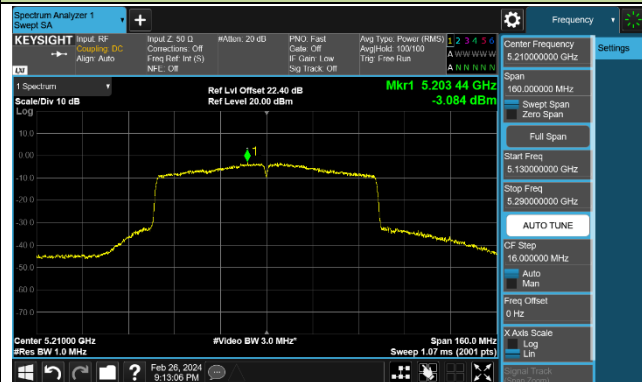

Channel 54 (5270MHz)

Channel 62 (5310MHz)

Channel 102 (5510MHz)

Channel 110 (5550MHz)

Channel 134 (5670MHz)

Channel 142 (5710MHz)

802.11ac-VHT80 Power Spectral Density - Ant 1

Channel 42 (5210MHz)

Channel 58 (5290MHz)

Channel 106 (5530MHz)

Channel 122 (5610MHz)

Channel 138 (5690MHz)

Channel 155 (5775MHz)

802.11ac-VHT160 Power Spectral Density - Ant 1

Channel 50 (5250MHz)

Channel 114 (5570MHz)