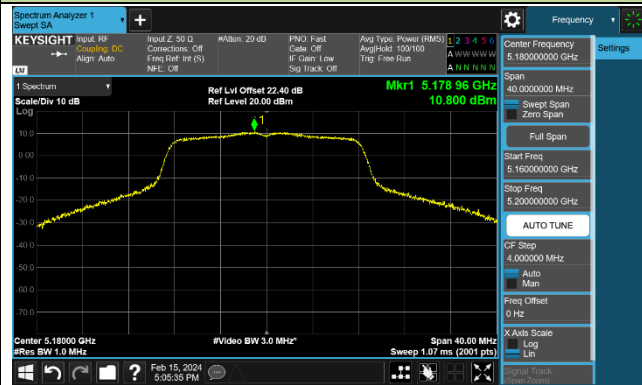

802.11ax-HE160 Power Spectral Density - Ant 0

Channel 50 (5250MHz)

Channel 114 (5570MHz)

802.11a Power Spectral Density - Ant 1

Channel 36 (5180MHz)

Channel 44 (5220MHz)

Channel 48 (5240MHz)

Channel 52 (5260MHz)