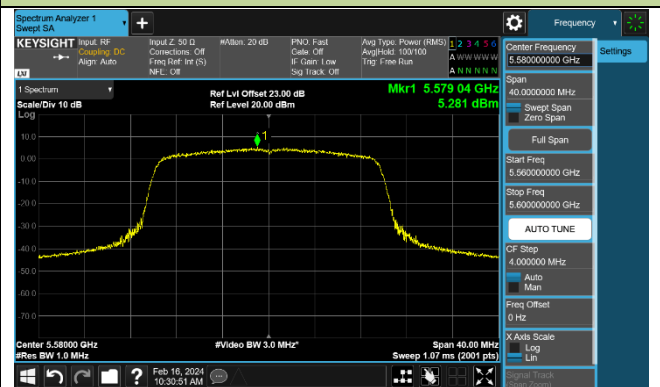

Channel 58 (5290MHz)

Channel 106 (5530MHz)

Channel 122 (5610MHz)

Channel 138 (5690MHz)

Channel 155 (5775MHz)

802.11ac-VHT160 Power Spectral Density - Ant 1

Channel 50 (5250MHz)

Channel 114 (5570MHz)

802.11ax-HE20 Power Spectral Density - Ant 1

Channel 36 (5180MHz)

Channel 44 (5220MHz)

Channel 48 (5240MHz)

Channel 52 (5260MHz)

Channel 60 (5300MHz)

Channel 64 (5320MHz)

Channel 100 (5500MHz)

Channel 116 (5580MHz)

802.11ax-HE40 Power Spectral Density - Ant 1

Channel 38 (5190MHz)

Channel 46 (5230MHz)

Channel 54 (5270MHz)

Channel 62 (5310MHz)

Channel 102 (5510MHz)

Channel 110 (5550MHz)