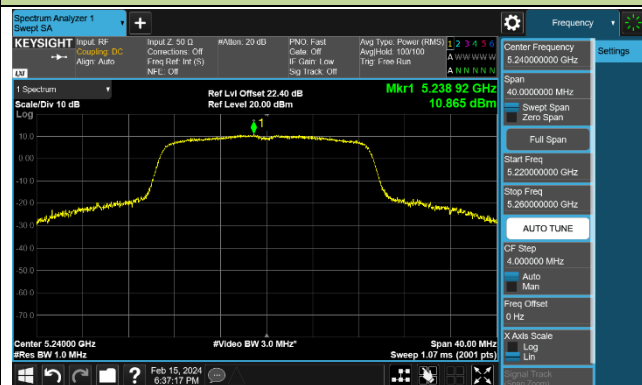

Channel 60 (5300MHz)

Channel 64 (5320MHz)

Channel 100 (5500MHz)

Channel 116 (5580MHz)

802.11ac-VHT20 Power Spectral Density - Ant 1

Channel 36 (5180MHz)

Channel 44 (5220MHz)

Channel 48 (5240MHz)