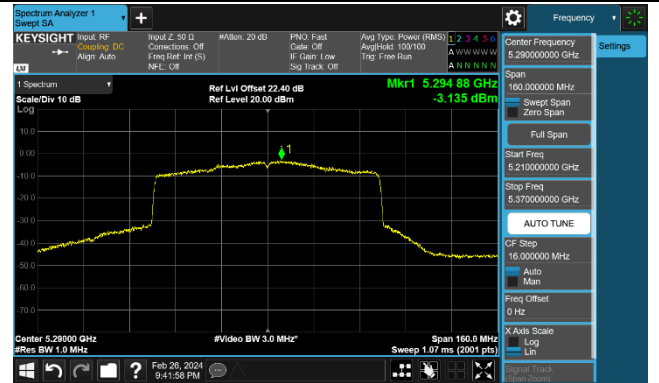

Channel 142 (5710MHz)

802.11ax-HE80 Power Spectral Density - Ant 0

Channel 42 (5210MHz)

Channel 58 (5290MHz)

Channel 106 (5530MHz)

Channel 122 (5610MHz)

Channel 138 (5690MHz)

Channel 155 (5775MHz)

802.11ax-HE160 Power Spectral Density - Ant 0

Channel 50 (5250MHz)

Channel 114 (5570MHz)

802.11a Power Spectral Density - Ant 1

Channel 36 (5180MHz)

Channel 44 (5220MHz)

Channel 48 (5240MHz)

Channel 52 (5260MHz)