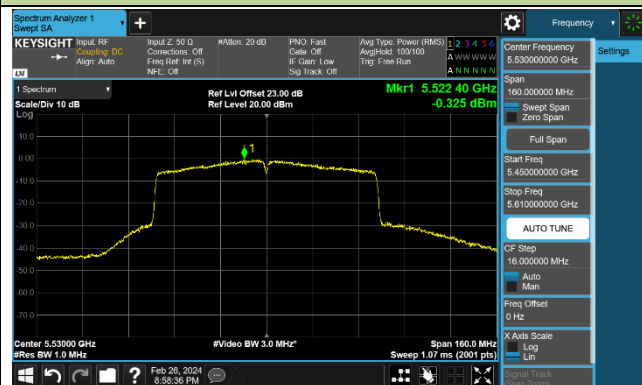

Channel 54 (5270MHz)

Channel 62 (5310MHz)

Channel 102 (5510MHz)

Channel 110 (5550MHz)

Channel 134 (5670MHz)

Channel 142 (5710MHz)

802.11ac-VHT80 Power Spectral Density - Ant 1

Channel 42 (5210MHz)

Channel 58 (5290MHz)

Channel 106 (5530MHz)

Channel 122 (5610MHz)

Channel 138 (5690MHz)

Channel 155 (5775MHz)

802.11ac-VHT160 Power Spectral Density - Ant 1

Channel 50 (5250MHz)

Channel 114 (5570MHz)