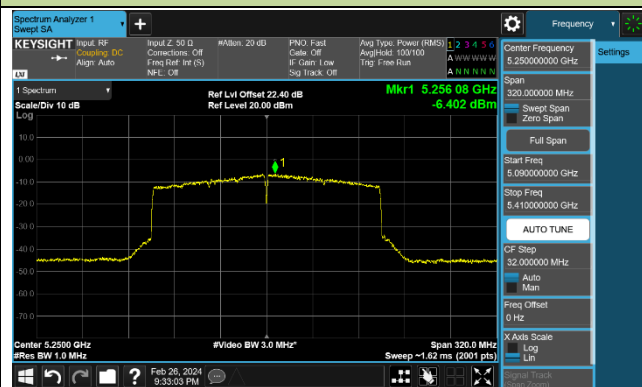

Channel 142 (5710MHz)

802.11ax-HE80 Power Spectral Density - Ant 0

Channel 42 (5210MHz)

Channel 58 (5290MHz)

Channel 106 (5530MHz)

Channel 122 (5610MHz)

Channel 138 (5690MHz)

Channel 155 (5775MHz)

802.11ax-HE160 Power Spectral Density - Ant 0

Channel 50 (5250MHz)

Channel 114 (5570MHz)

802.11a Power Spectral Density - Ant 1

Channel 36 (5180MHz)

Channel 44 (5220MHz)

Channel 48 (5240MHz)

Channel 52 (5260MHz)