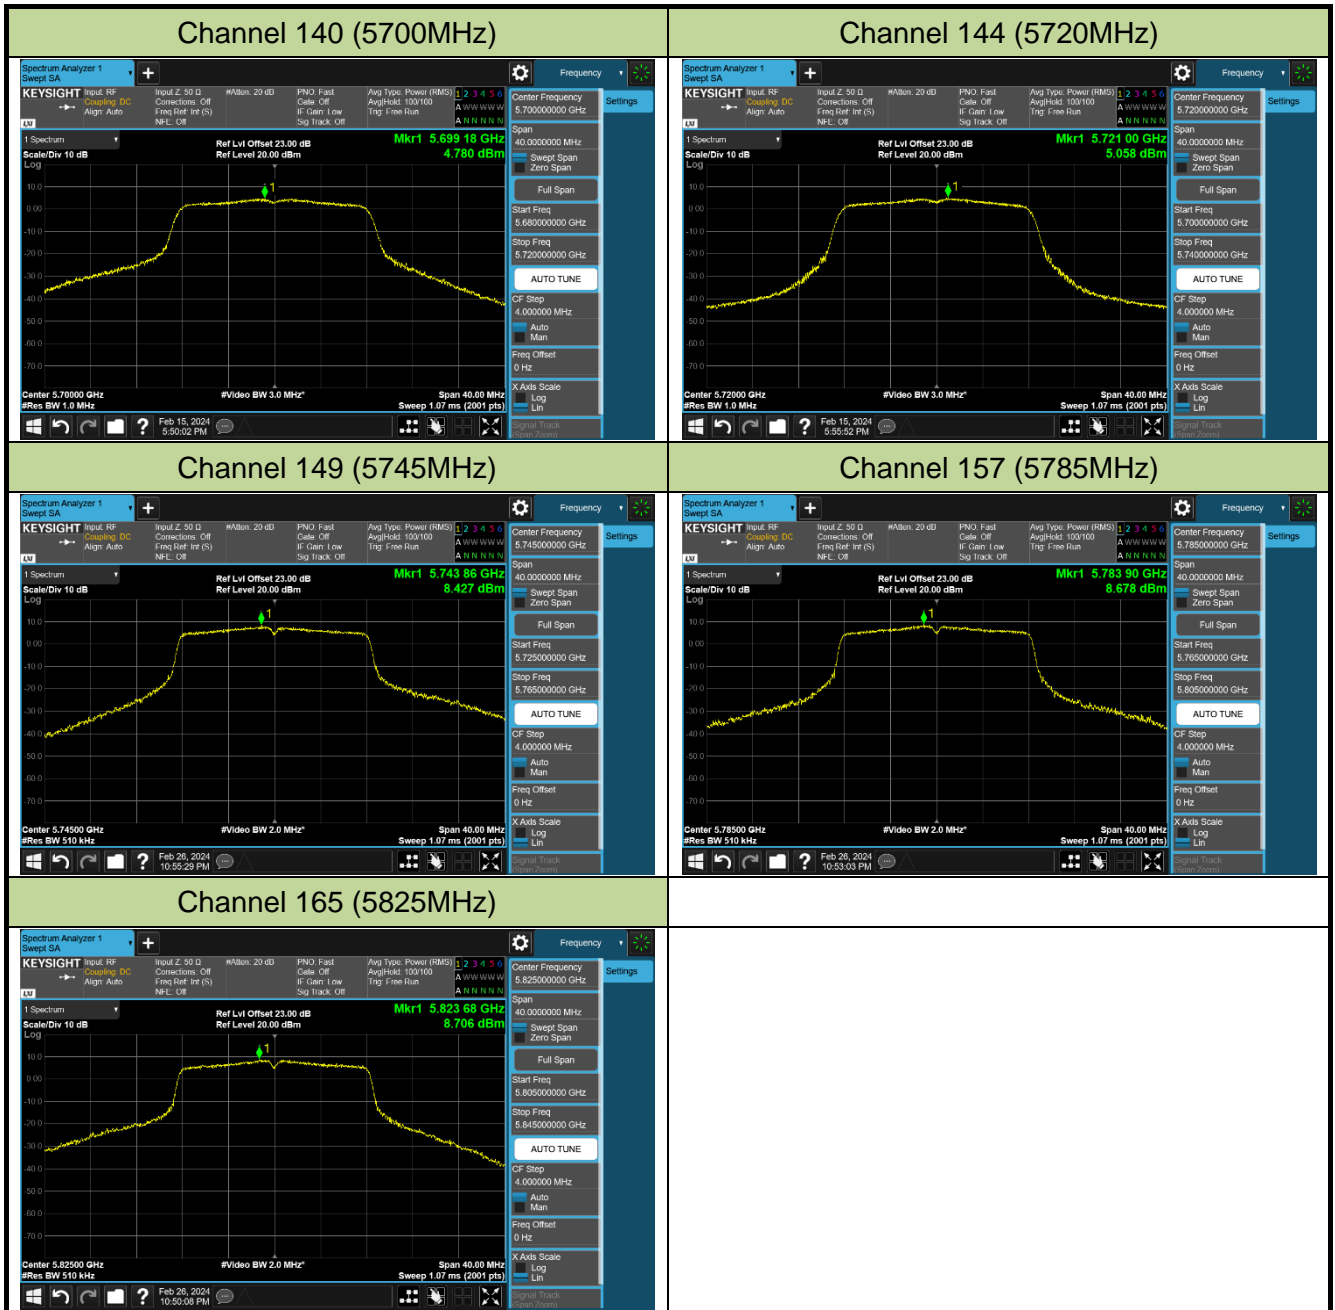

802.11ax-HE160 Power Spectral Density - Ant 0

Channel 50 (5250MHz)

Channel 114 (5570MHz)

802.11a Power Spectral Density - Ant 1

Channel 36 (5180MHz)

Channel 44 (5220MHz)

Channel 48 (5240MHz)

Channel 52 (5260MHz)

Channel 60 (5300MHz)

Channel 64 (5320MHz)

Channel 100 (5500MHz)

Channel 116 (5580MHz)

802.11ac-VHT20 Power Spectral Density - Ant 1

Channel 36 (5180MHz)

Channel 44 (5220MHz)

Channel 48 (5240MHz)

Channel 52 (5260MHz)

Channel 60 (5300MHz)

Channel 64 (5320MHz)

Channel 100 (5500MHz)

Channel 116 (5580MHz)

802.11ac-VHT40 Power Spectral Density - Ant 1

Channel 38 (5190MHz)

Channel 46 (5230MHz)