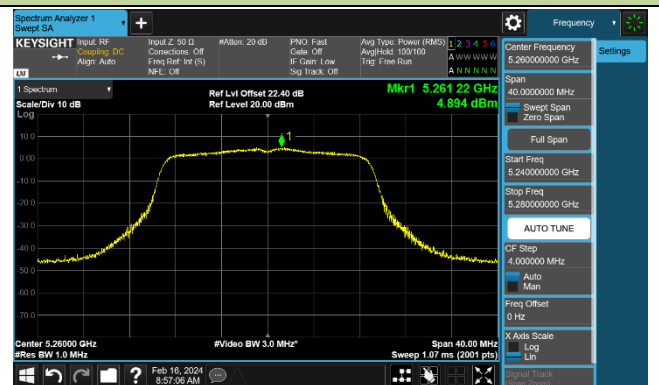

802.11ax-HE160 Power Spectral Density - Ant 0

Channel 50 (5250MHz)

Channel 114 (5570MHz)

802.11a Power Spectral Density - Ant 1

Channel 36 (5180MHz)

Channel 44 (5220MHz)

Channel 48 (5240MHz)

Channel 52 (5260MHz)

Channel 60 (5300MHz)

Channel 64 (5320MHz)

Channel 100 (5500MHz)

Channel 116 (5580MHz)

802.11ac-VHT20 Power Spectral Density - Ant 1

Channel 36 (5180MHz)

Channel 44 (5220MHz)

Channel 48 (5240MHz)

Channel 52 (5260MHz)

Channel 60 (5300MHz)

Channel 64 (5320MHz)

Channel 100 (5500MHz)

Channel 116 (5580MHz)

802.11ac-VHT40 Power Spectral Density - Ant 1

Channel 38 (5190MHz)

Channel 46 (5230MHz)