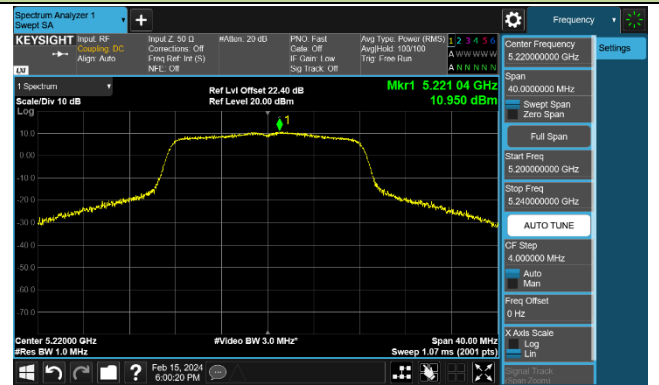

802.11ax-HE160 Power Spectral Density - Ant 0

Channel 50 (5250MHz)

Channel 114 (5570MHz)

802.11a Power Spectral Density - Ant 1

Channel 36 (5180MHz)

Channel 44 (5220MHz)

Channel 48 (5240MHz)

Channel 52 (5260MHz)

Channel 60 (5300MHz)

Channel 64 (5320MHz)

Channel 100 (5500MHz)

Channel 116 (5580MHz)

802.11ac-VHT20 Power Spectral Density - Ant 1

Channel 36 (5180MHz)

Channel 44 (5220MHz)

Channel 48 (5240MHz)