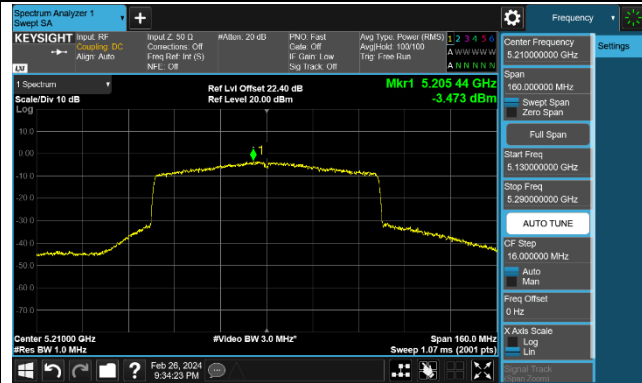

802.11ax-HE40 Power Spectral Density - Ant 0

Channel 38 (5190MHz)

Channel 46 (5230MHz)

Channel 54 (5270MHz)

Channel 62 (5310MHz)

Channel 102 (5510MHz)

Channel 110 (5550MHz)

Channel 134 (5670MHz)

Channel 142 (5710MHz)

802.11ax-HE80 Power Spectral Density - Ant 0

Channel 42 (5210MHz)

Channel 58 (5290MHz)

Channel 106 (5530MHz)

Channel 122 (5610MHz)

Channel 138 (5690MHz)

Channel 155 (5775MHz)