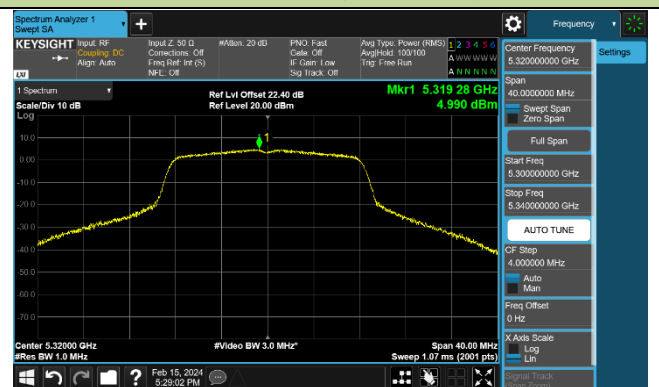

Channel 142 (5710MHz)

802.11ax-HE80 Power Spectral Density - Ant 0

Channel 42 (5210MHz)

Channel 58 (5290MHz)

Channel 106 (5530MHz)

Channel 122 (5610MHz)

Channel 138 (5690MHz)

Channel 155 (5775MHz)

802.11ax-HE160 Power Spectral Density - Ant 0

Channel 50 (5250MHz)

Channel 114 (5570MHz)

802.11a Power Spectral Density - Ant 1

Channel 36 (5180MHz)

Channel 44 (5220MHz)

Channel 48 (5240MHz)

Channel 52 (5260MHz)

Channel 60 (5300MHz)

Channel 64 (5320MHz)

Channel 100 (5500MHz)

Channel 116 (5580MHz)

802.11ac-VHT20 Power Spectral Density - Ant 1

Channel 36 (5180MHz)

Channel 44 (5220MHz)

Channel 48 (5240MHz)