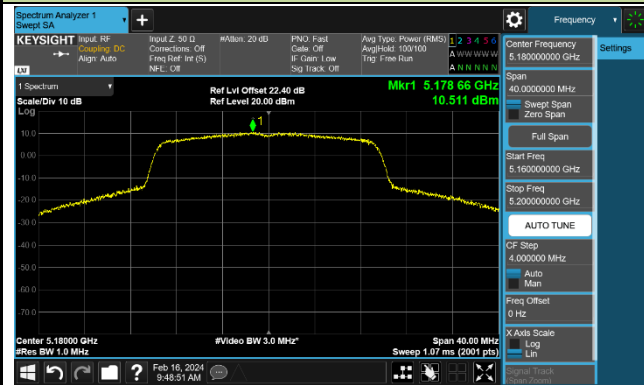

Channel 58 (5290MHz)

Channel 106 (5530MHz)

Channel 122 (5610MHz)

Channel 138 (5690MHz)

Channel 155 (5775MHz)

802.11ac-VHT160 Power Spectral Density - Ant 1

Channel 50 (5250MHz)

Channel 114 (5570MHz)

802.11ax-HE20 Power Spectral Density - Ant 1

Channel 36 (5180MHz)

Channel 44 (5220MHz)

Channel 48 (5240MHz)

Channel 52 (5260MHz)

Channel 60 (5300MHz)

Channel 64 (5320MHz)

Channel 100 (5500MHz)