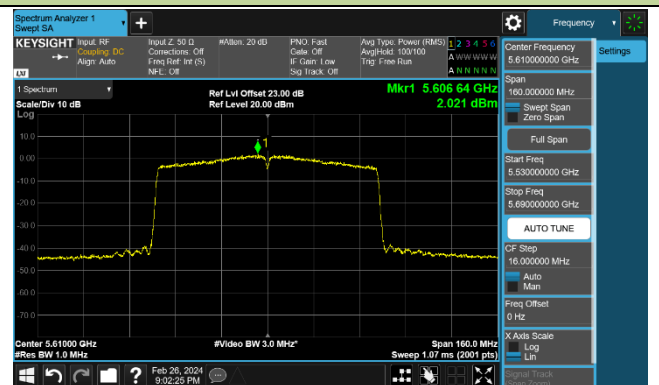

Channel 54 (5270MHz)

Channel 62 (5310MHz)

Channel 102 (5510MHz)

Channel 110 (5550MHz)

Channel 134 (5670MHz)

Channel 142 (5710MHz)

802.11ac-VHT80 Power Spectral Density - Ant 1

Channel 42 (5210MHz)

Channel 58 (5290MHz)

Channel 106 (5530MHz)

Channel 122 (5610MHz)

Channel 138 (5690MHz)

Channel 155 (5775MHz)

802.11ac-VHT160 Power Spectral Density - Ant 1

Channel 50 (5250MHz)

Channel 114 (5570MHz)