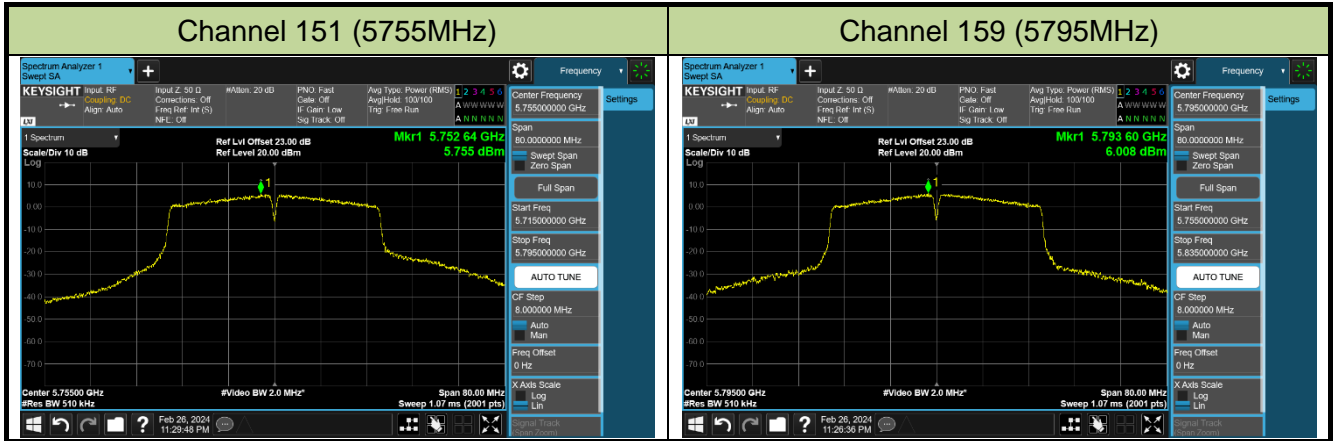

Channel 54 (5270MHz)

Channel 62 (5310MHz)

Channel 102 (5510MHz)

Channel 110 (5550MHz)

Channel 134 (5670MHz)

Channel 142 (5710MHz)

802.11ac-VHT80 Power Spectral Density - Ant 1

Channel 42 (5210MHz)

Channel 58 (5290MHz)

Channel 106 (5530MHz)

Channel 122 (5610MHz)

Channel 138 (5690MHz)

Channel 155 (5775MHz)

802.11ac-VHT160 Power Spectral Density - Ant 1

Channel 50 (5250MHz)

Channel 114 (5570MHz)