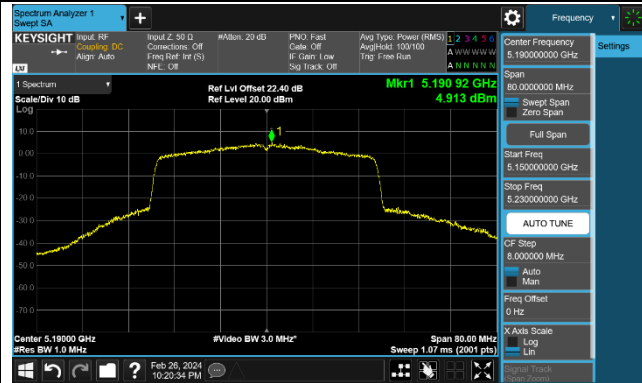

Channel 58 (5290MHz)

Channel 106 (5530MHz)

Channel 122 (5610MHz)

Channel 138 (5690MHz)

Channel 155 (5775MHz)

802.11ac-VHT160 Power Spectral Density - Ant 1

Channel 50 (5250MHz)

Channel 114 (5570MHz)

802.11ax-HE20 Power Spectral Density - Ant 1

Channel 36 (5180MHz)

Channel 44 (5220MHz)

Channel 48 (5240MHz)

Channel 52 (5260MHz)

Channel 60 (5300MHz)

Channel 64 (5320MHz)

Channel 100 (5500MHz)

Channel 116 (5580MHz)

802.11ax-HE40 Power Spectral Density - Ant 1

Channel 38 (5190MHz)

Channel 46 (5230MHz)

Channel 54 (5270MHz)

Channel 62 (5310MHz)

Channel 102 (5510MHz)

Channel 110 (5550MHz)