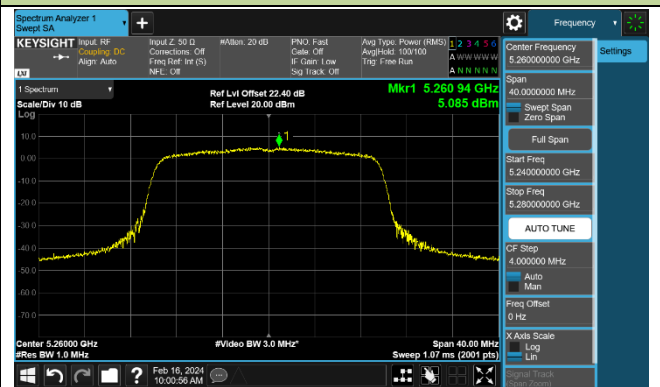

Channel 58 (5290MHz)

Channel 106 (5530MHz)

Channel 122 (5610MHz)

Channel 138 (5690MHz)

Channel 155 (5775MHz)

802.11ac-VHT160 Power Spectral Density - Ant 1

Channel 50 (5250MHz)

Channel 114 (5570MHz)

802.11ax-HE20 Power Spectral Density - Ant 1

Channel 36 (5180MHz)

Channel 44 (5220MHz)

Channel 48 (5240MHz)

Channel 52 (5260MHz)

Channel 60 (5300MHz)

Channel 64 (5320MHz)

Channel 100 (5500MHz)