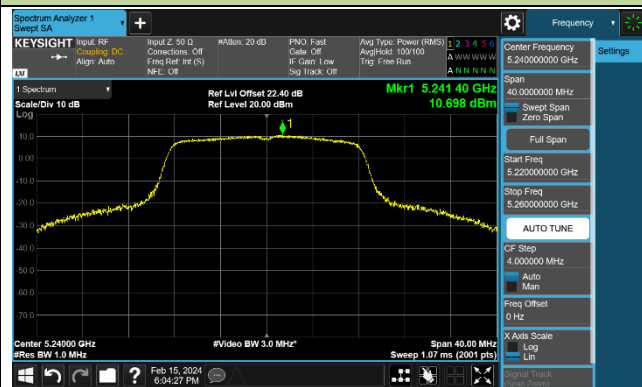

802.11ax-HE160 Power Spectral Density - Ant 0

Channel 50 (5250MHz)

Channel 114 (5570MHz)

802.11a Power Spectral Density - Ant 1

Channel 36 (5180MHz)

Channel 44 (5220MHz)

Channel 48 (5240MHz)

Channel 52 (5260MHz)

Channel 60 (5300MHz)

Channel 64 (5320MHz)

Channel 100 (5500MHz)

Channel 116 (5580MHz)

802.11ac-VHT20 Power Spectral Density - Ant 1

Channel 36 (5180MHz)

Channel 44 (5220MHz)

Channel 48 (5240MHz)