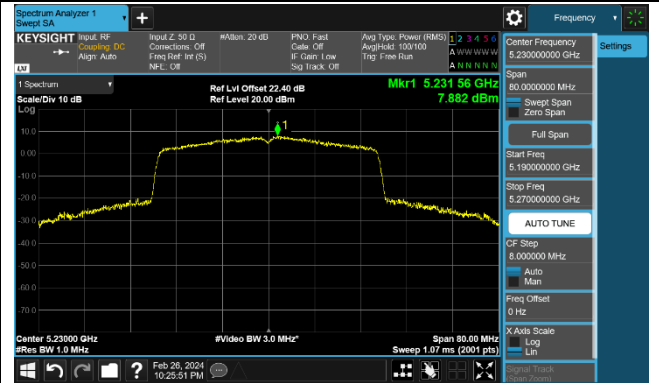

802.11ax-HE20 Power Spectral Density - Ant 1

Channel 36 (5180MHz)

Channel 44 (5220MHz)

Channel 48 (5240MHz)

Channel 52 (5260MHz)

Channel 60 (5300MHz)

Channel 64 (5320MHz)

Channel 100 (5500MHz)

Channel 116 (5580MHz)

802.11ax-HE40 Power Spectral Density - Ant 1

Channel 38 (5190MHz)

Channel 46 (5230MHz)

Channel 54 (5270MHz)

Channel 62 (5310MHz)

Channel 102 (5510MHz)

Channel 110 (5550MHz)

Channel 134 (5670MHz)

Channel 142 (5710MHz)