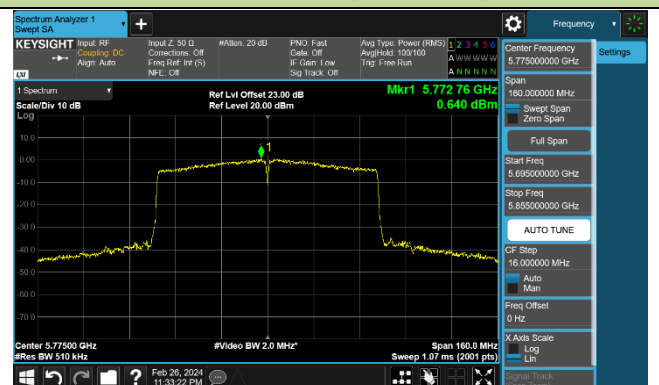

Channel 54 (5270MHz)

Channel 62 (5310MHz)

Channel 102 (5510MHz)

Channel 110 (5550MHz)

Channel 134 (5670MHz)

Channel 142 (5710MHz)

802.11ac-VHT80 Power Spectral Density - Ant 1

Channel 42 (5210MHz)

Channel 58 (5290MHz)

Channel 106 (5530MHz)

Channel 122 (5610MHz)

Channel 138 (5690MHz)

Channel 155 (5775MHz)

802.11ac-VHT160 Power Spectral Density - Ant 1

Channel 50 (5250MHz)

Channel 114 (5570MHz)

802.11ax-HE20 Power Spectral Density - Ant 1

Channel 36 (5180MHz)

Channel 44 (5220MHz)

Channel 48 (5240MHz)

Channel 52 (5260MHz)

Channel 60 (5300MHz)

Channel 64 (5320MHz)

Channel 100 (5500MHz)