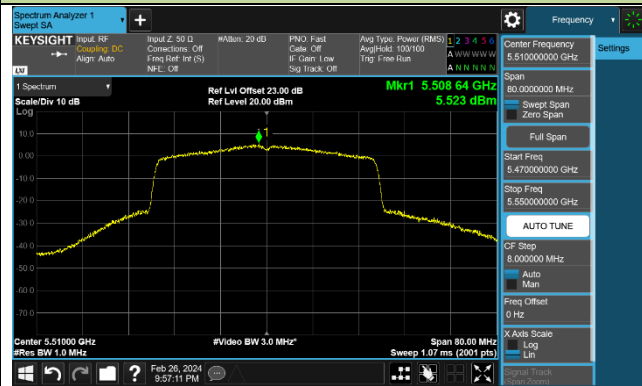

802.11ax-HE40 Power Spectral Density - Ant 0

Channel 38 (5190MHz)

Channel 46 (5230MHz)

Channel 54 (5270MHz)

Channel 62 (5310MHz)

Channel 102 (5510MHz)

Channel 110 (5550MHz)

Channel 134 (5670MHz)

Channel 142 (5710MHz)

802.11ax-HE80 Power Spectral Density - Ant 0

Channel 42 (5210MHz)

Channel 58 (5290MHz)

Channel 106 (5530MHz)

Channel 122 (5610MHz)

Channel 138 (5690MHz)

Channel 155 (5775MHz)