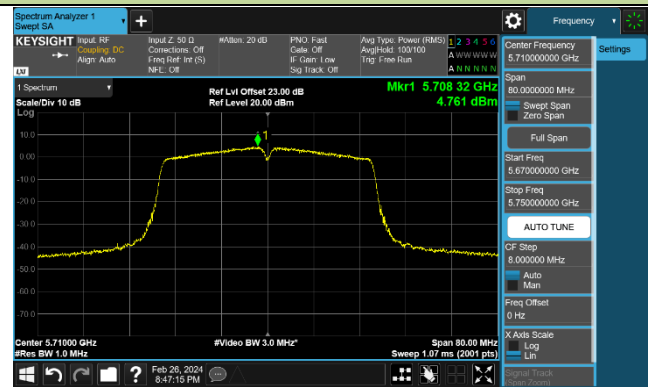

Channel 54 (5270MHz)

Channel 62 (5310MHz)

Channel 102 (5510MHz)

Channel 110 (5550MHz)

Channel 134 (5670MHz)

Channel 142 (5710MHz)

802.11ac-VHT80 Power Spectral Density - Ant 1

Channel 42 (5210MHz)

Channel 58 (5290MHz)

Channel 106 (5530MHz)

Channel 122 (5610MHz)

Channel 138 (5690MHz)

Channel 155 (5775MHz)

802.11ac-VHT160 Power Spectral Density - Ant 1

Channel 50 (5250MHz)

Channel 114 (5570MHz)