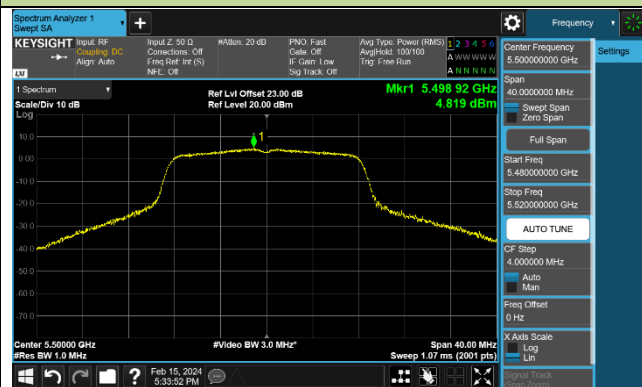

802.11ax-HE160 Power Spectral Density - Ant 0

Channel 50 (5250MHz)

Channel 114 (5570MHz)

802.11a Power Spectral Density - Ant 1

Channel 36 (5180MHz)

Channel 44 (5220MHz)

Channel 48 (5240MHz)

Channel 52 (5260MHz)

Channel 60 (5300MHz)

Channel 64 (5320MHz)

Channel 100 (5500MHz)

Channel 116 (5580MHz)

802.11ac-VHT20 Power Spectral Density - Ant 1

Channel 36 (5180MHz)

Channel 44 (5220MHz)

Channel 48 (5240MHz)