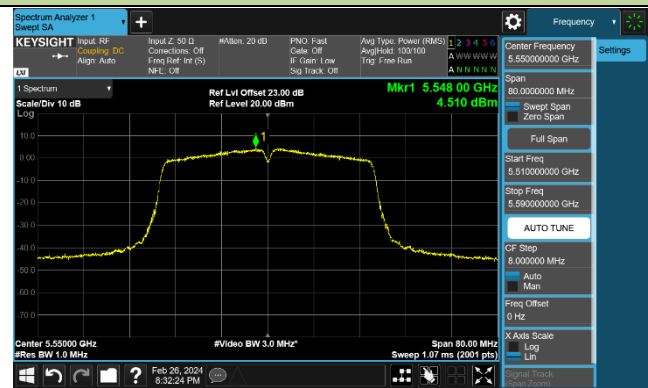

Channel 54 (5270MHz)

Channel 62 (5310MHz)

Channel 102 (5510MHz)

Channel 110 (5550MHz)

Channel 134 (5670MHz)

Channel 142 (5710MHz)

802.11ac-VHT80 Power Spectral Density - Ant 1

Channel 42 (5210MHz)

Channel 58 (5290MHz)

Channel 106 (5530MHz)

Channel 122 (5610MHz)

Channel 138 (5690MHz)

Channel 155 (5775MHz)

802.11ac-VHT160 Power Spectral Density - Ant 1

Channel 50 (5250MHz)

Channel 114 (5570MHz)