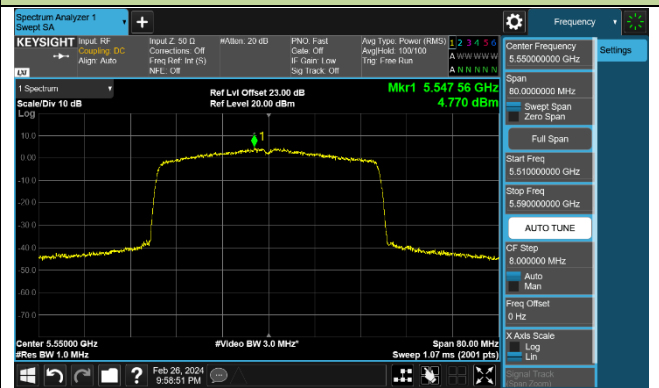

Channel 116 (5580MHz)

802.11ax-HE40 Power Spectral Density - Ant 1

Channel 38 (5190MHz)

Channel 46 (5230MHz)

Channel 54 (5270MHz)

Channel 62 (5310MHz)

Channel 102 (5510MHz)

Channel 110 (5550MHz)

Channel 134 (5670MHz)

Channel 142 (5710MHz)