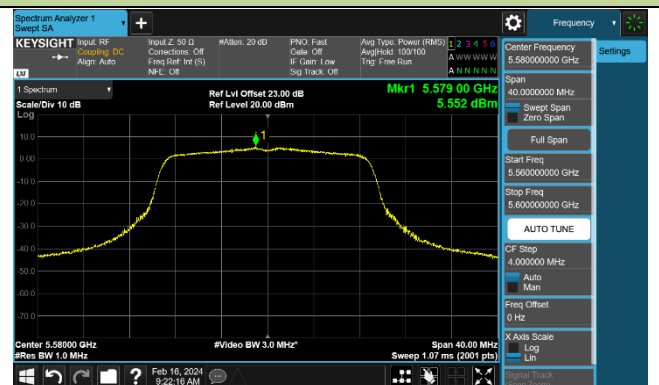

Channel 52 (5260MHz)

Channel 60 (5300MHz)

Channel 64 (5320MHz)

Channel 100 (5500MHz)

Channel 116 (5580MHz)

802.11ac-VHT40 Power Spectral Density - Ant 1

Channel 38 (5190MHz)

Channel 46 (5230MHz)

Channel 54 (5270MHz)

Channel 62 (5310MHz)

Channel 102 (5510MHz)

Channel 110 (5550MHz)

Channel 134 (5670MHz)

Channel 142 (5710MHz)

802.11ac-VHT80 Power Spectral Density - Ant 1

Channel 42 (5210MHz)