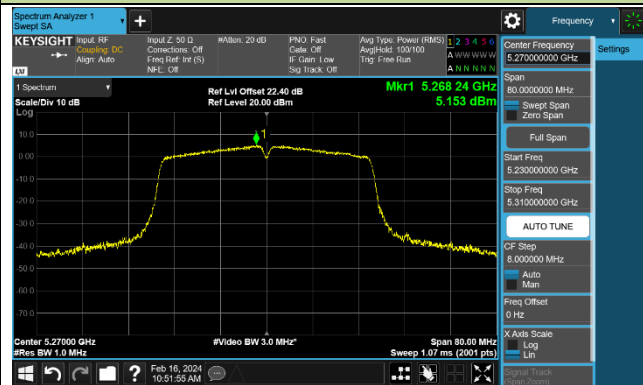

Channel 52 (5260MHz)

Channel 60 (5300MHz)

Channel 64 (5320MHz)

Channel 100 (5500MHz)

Channel 116 (5580MHz)

802.11ac-VHT40 Power Spectral Density - Ant 1

Channel 38 (5190MHz)

Channel 46 (5230MHz)

Channel 54 (5270MHz)

Channel 62 (5310MHz)

Channel 102 (5510MHz)

Channel 110 (5550MHz)

Channel 134 (5670MHz)

Channel 142 (5710MHz)

802.11ac-VHT80 Power Spectral Density - Ant 1

Channel 42 (5210MHz)