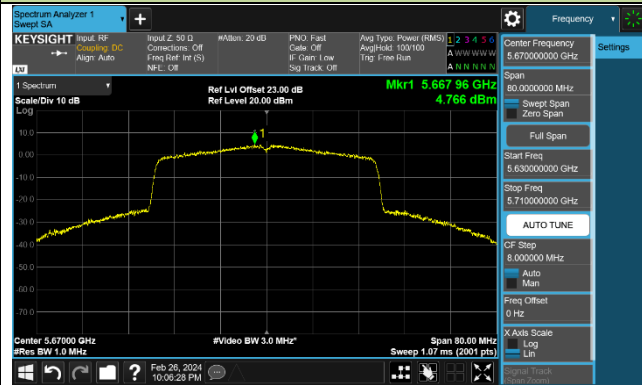

802.11ax-HE40 Power Spectral Density - Ant 0

Channel 38 (5190MHz)

Channel 46 (5230MHz)

Channel 54 (5270MHz)

Channel 62 (5310MHz)

Channel 102 (5510MHz)

Channel 110 (5550MHz)

Channel 134 (5670MHz)

Channel 142 (5710MHz)

802.11ax-HE80 Power Spectral Density - Ant 0

Channel 42 (5210MHz)

Channel 58 (5290MHz)

Channel 106 (5530MHz)

Channel 122 (5610MHz)

Channel 138 (5690MHz)

Channel 155 (5775MHz)