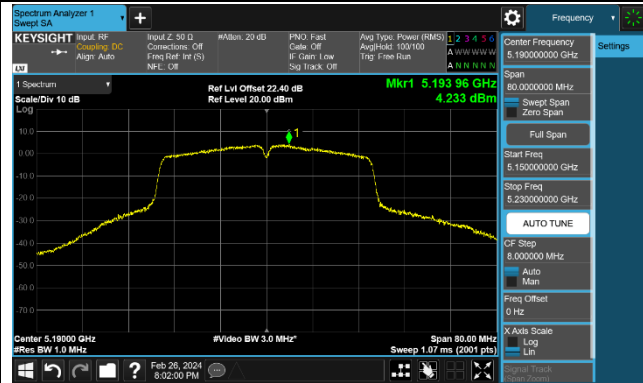

Channel 52 (5260MHz)

Channel 60 (5300MHz)

Channel 64 (5320MHz)

Channel 100 (5500MHz)

Channel 116 (5580MHz)

802.11ac-VHT40 Power Spectral Density - Ant 1

Channel 38 (5190MHz)

Channel 46 (5230MHz)

Channel 54 (5270MHz)

Channel 62 (5310MHz)

Channel 102 (5510MHz)

Channel 110 (5550MHz)

Channel 134 (5670MHz)

Channel 142 (5710MHz)

802.11ac-VHT80 Power Spectral Density - Ant 1

Channel 42 (5210MHz)