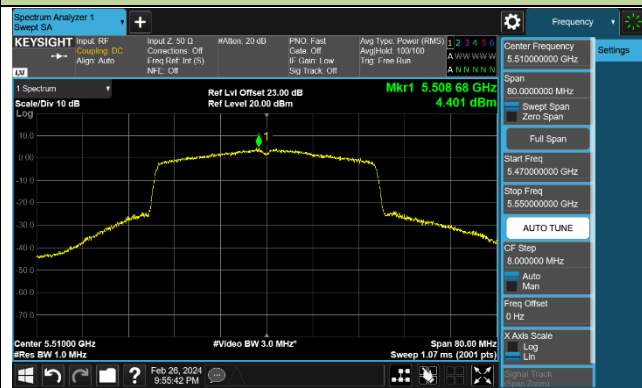

802.11ax-HE20 Power Spectral Density - Ant 1

Channel 36 (5180MHz)

Channel 44 (5220MHz)

Channel 48 (5240MHz)

Channel 52 (5260MHz)

Channel 60 (5300MHz)

Channel 64 (5320MHz)

Channel 100 (5500MHz)

Channel 116 (5580MHz)

802.11ax-HE40 Power Spectral Density - Ant 1

Channel 38 (5190MHz)

Channel 46 (5230MHz)

Channel 54 (5270MHz)

Channel 62 (5310MHz)

Channel 102 (5510MHz)

Channel 110 (5550MHz)

Channel 134 (5670MHz)

Channel 142 (5710MHz)