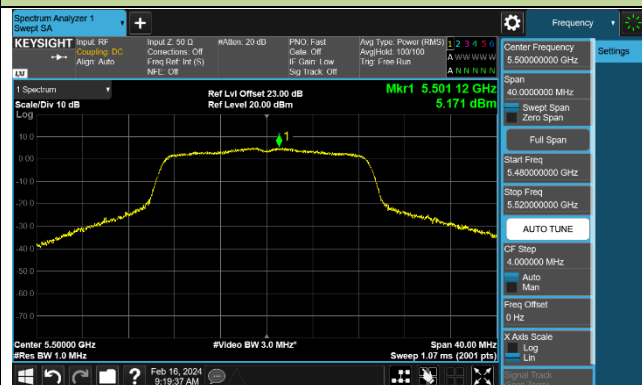

Channel 52 (5260MHz)

Channel 60 (5300MHz)

Channel 64 (5320MHz)

Channel 100 (5500MHz)

Channel 116 (5580MHz)

802.11ac-VHT40 Power Spectral Density - Ant 1

Channel 38 (5190MHz)

Channel 46 (5230MHz)

Channel 54 (5270MHz)

Channel 62 (5310MHz)

Channel 102 (5510MHz)

Channel 110 (5550MHz)

Channel 134 (5670MHz)

Channel 142 (5710MHz)

802.11ac-VHT80 Power Spectral Density - Ant 1

Channel 42 (5210MHz)