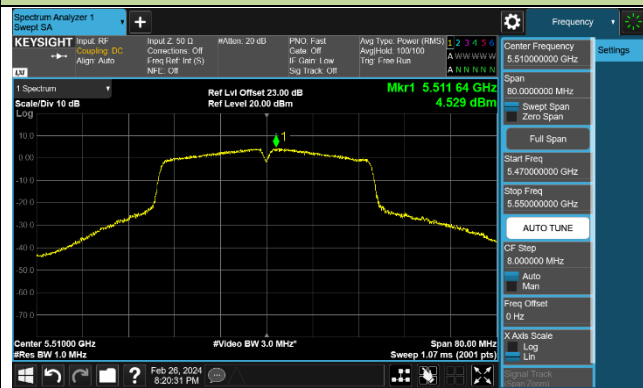

Channel 52 (5260MHz)

Channel 60 (5300MHz)

Channel 64 (5320MHz)

Channel 100 (5500MHz)

Channel 116 (5580MHz)

802.11ac-VHT40 Power Spectral Density - Ant 1

Channel 38 (5190MHz)

Channel 46 (5230MHz)

Channel 54 (5270MHz)

Channel 62 (5310MHz)

Channel 102 (5510MHz)

Channel 110 (5550MHz)

Channel 134 (5670MHz)

Channel 142 (5710MHz)

802.11ac-VHT80 Power Spectral Density - Ant 1

Channel 42 (5210MHz)