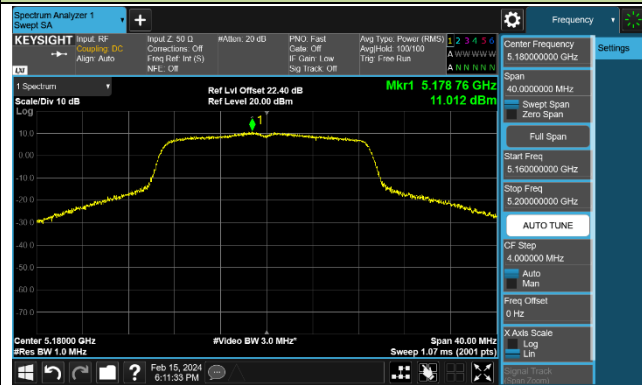

Channel 60 (5300MHz)

Channel 64 (5320MHz)

Channel 100 (5500MHz)

Channel 116 (5580MHz)

802.11ac-VHT20 Power Spectral Density - Ant 1

Channel 36 (5180MHz)

Channel 44 (5220MHz)

Channel 48 (5240MHz)