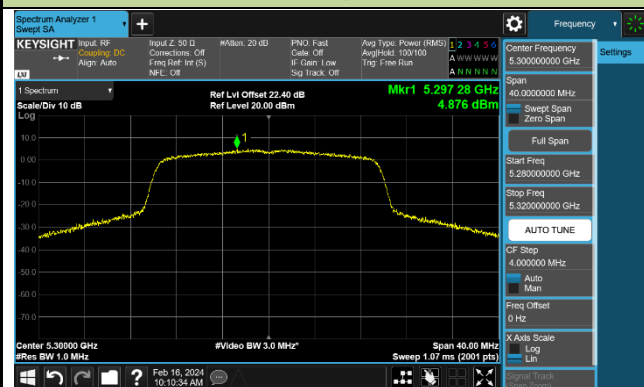

Channel 58 (5290MHz)

Channel 106 (5530MHz)

Channel 122 (5610MHz)

Channel 138 (5690MHz)

Channel 155 (5775MHz)

802.11ac-VHT160 Power Spectral Density - Ant 1

Channel 50 (5250MHz)

Channel 114 (5570MHz)

802.11ax-HE20 Power Spectral Density - Ant 1

Channel 36 (5180MHz)

Channel 44 (5220MHz)

Channel 48 (5240MHz)

Channel 52 (5260MHz)

Channel 60 (5300MHz)

Channel 64 (5320MHz)

Channel 100 (5500MHz)