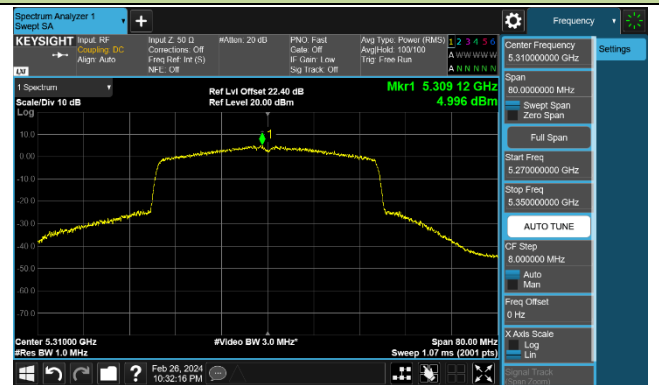

802.11ax-HE40 Power Spectral Density - Ant 0

Channel 38 (5190MHz)

Channel 46 (5230MHz)

Channel 54 (5270MHz)

Channel 62 (5310MHz)

Channel 102 (5510MHz)

Channel 110 (5550MHz)

Channel 134 (5670MHz)

Channel 142 (5710MHz)

802.11ax-HE80 Power Spectral Density - Ant 0

Channel 42 (5210MHz)

Channel 58 (5290MHz)

Channel 106 (5530MHz)

Channel 122 (5610MHz)

Channel 138 (5690MHz)

Channel 155 (5775MHz)