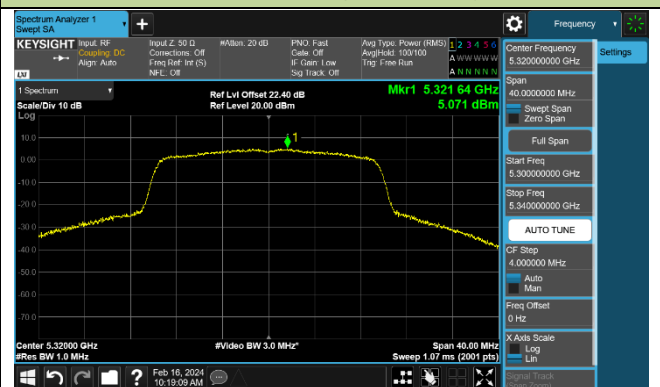

Channel 58 (5290MHz)

Channel 106 (5530MHz)

Channel 122 (5610MHz)

Channel 138 (5690MHz)

Channel 155 (5775MHz)

802.11ac-VHT160 Power Spectral Density - Ant 1

Channel 50 (5250MHz)

Channel 114 (5570MHz)

802.11ax-HE20 Power Spectral Density - Ant 1

Channel 36 (5180MHz)

Channel 44 (5220MHz)

Channel 48 (5240MHz)

Channel 52 (5260MHz)

Channel 60 (5300MHz)

Channel 64 (5320MHz)

Channel 100 (5500MHz)

Channel 116 (5580MHz)

802.11ax-HE40 Power Spectral Density - Ant 1

Channel 38 (5190MHz)

Channel 46 (5230MHz)

Channel 54 (5270MHz)

Channel 62 (5310MHz)

Channel 102 (5510MHz)

Channel 110 (5550MHz)