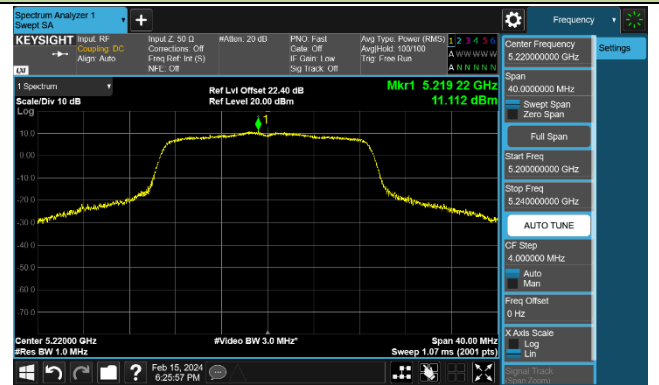

802.11ax-HE160 Power Spectral Density - Ant 0

Channel 50 (5250MHz)

Channel 114 (5570MHz)

802.11a Power Spectral Density - Ant 1

Channel 36 (5180MHz)

Channel 44 (5220MHz)

Channel 48 (5240MHz)

Channel 52 (5260MHz)

Channel 60 (5300MHz)

Channel 64 (5320MHz)

Channel 100 (5500MHz)

Channel 116 (5580MHz)

802.11ac-VHT20 Power Spectral Density - Ant 1

Channel 36 (5180MHz)

Channel 44 (5220MHz)

Channel 48 (5240MHz)