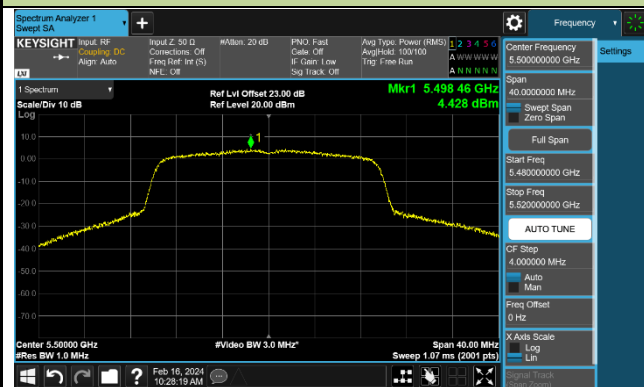

802.11ax-HE20 Power Spectral Density - Ant 1

Channel 36 (5180MHz)

Channel 44 (5220MHz)

Channel 48 (5240MHz)

Channel 52 (5260MHz)

Channel 60 (5300MHz)

Channel 64 (5320MHz)

Channel 100 (5500MHz)