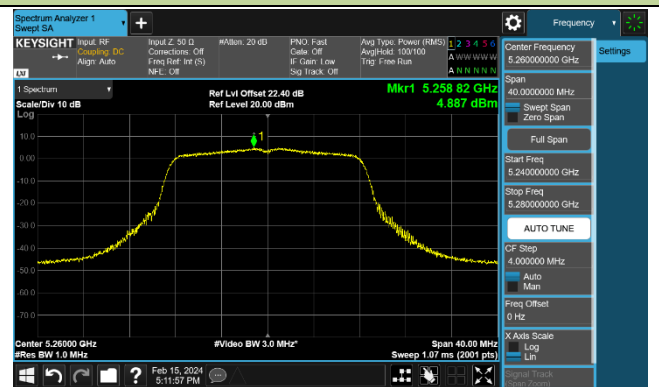

Channel 142 (5710MHz)

802.11ax-HE80 Power Spectral Density - Ant 0

Channel 42 (5210MHz)

Channel 58 (5290MHz)

Channel 106 (5530MHz)

Channel 122 (5610MHz)

Channel 138 (5690MHz)

Channel 155 (5775MHz)

802.11ax-HE160 Power Spectral Density - Ant 0

Channel 50 (5250MHz)

Channel 114 (5570MHz)

802.11a Power Spectral Density - Ant 1

Channel 36 (5180MHz)

Channel 44 (5220MHz)

Channel 48 (5240MHz)

Channel 52 (5260MHz)

Channel 60 (5300MHz)

Channel 64 (5320MHz)

Channel 100 (5500MHz)

Channel 116 (5580MHz)

802.11ac-VHT20 Power Spectral Density - Ant 1

Channel 36 (5180MHz)

Channel 44 (5220MHz)

Channel 48 (5240MHz)