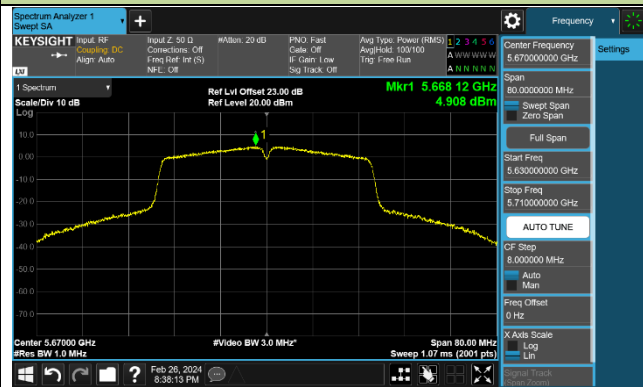

Channel 54 (5270MHz)

Channel 62 (5310MHz)

Channel 102 (5510MHz)

Channel 110 (5550MHz)

Channel 134 (5670MHz)

Channel 142 (5710MHz)

802.11ac-VHT80 Power Spectral Density - Ant 1

Channel 42 (5210MHz)

Channel 58 (5290MHz)

Channel 106 (5530MHz)

Channel 122 (5610MHz)

Channel 138 (5690MHz)

Channel 155 (5775MHz)

802.11ac-VHT160 Power Spectral Density - Ant 1

Channel 50 (5250MHz)

Channel 114 (5570MHz)