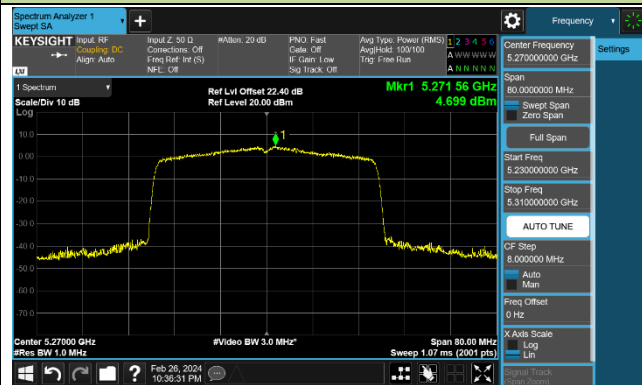

Channel 116 (5580MHz)

802.11ax-HE40 Power Spectral Density - Ant 1

Channel 38 (5190MHz)

Channel 46 (5230MHz)

Channel 54 (5270MHz)

Channel 62 (5310MHz)

Channel 102 (5510MHz)

Channel 110 (5550MHz)

Channel 134 (5670MHz)

Channel 142 (5710MHz)