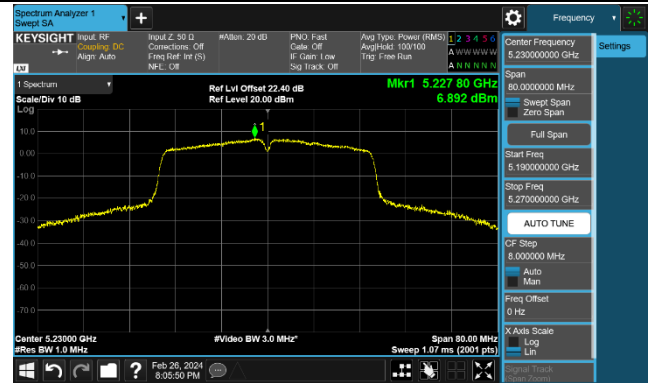

Channel 52 (5260MHz)

Channel 60 (5300MHz)

Channel 64 (5320MHz)

Channel 100 (5500MHz)

Channel 116 (5580MHz)

802.11ac-VHT40 Power Spectral Density - Ant 1

Channel 38 (5190MHz)

Channel 46 (5230MHz)

Channel 54 (5270MHz)

Channel 62 (5310MHz)

Channel 102 (5510MHz)

Channel 110 (5550MHz)

Channel 134 (5670MHz)

Channel 142 (5710MHz)

802.11ac-VHT80 Power Spectral Density - Ant 1

Channel 42 (5210MHz)