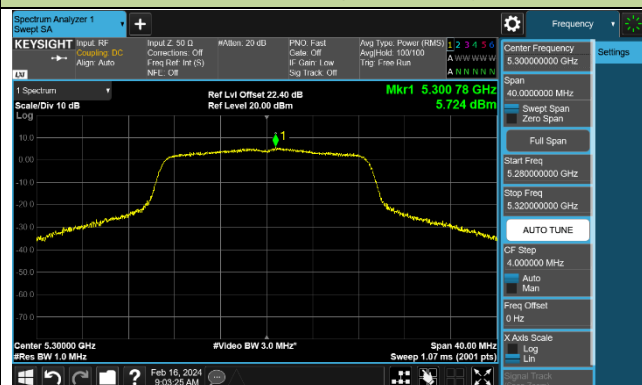

Channel 60 (5300MHz)