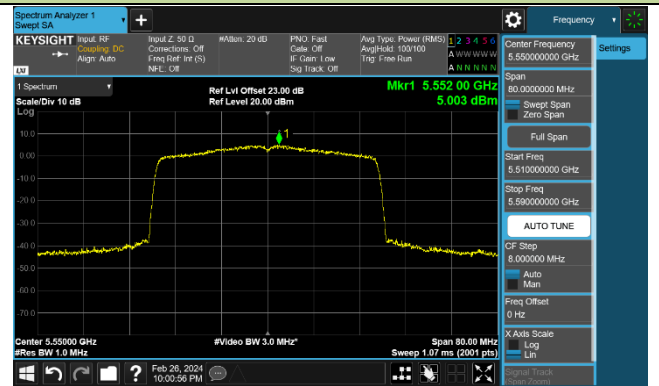

802.11ax-HE40 Power Spectral Density - Ant 0

Channel 38 (5190MHz)

Channel 46 (5230MHz)

Channel 54 (5270MHz)

Channel 62 (5310MHz)

Channel 102 (5510MHz)

Channel 110 (5550MHz)

Channel 134 (5670MHz)

Channel 142 (5710MHz)

802.11ax-HE80 Power Spectral Density - Ant 0

Channel 42 (5210MHz)

Channel 58 (5290MHz)

Channel 106 (5530MHz)

Channel 122 (5610MHz)

Channel 138 (5690MHz)

Channel 155 (5775MHz)