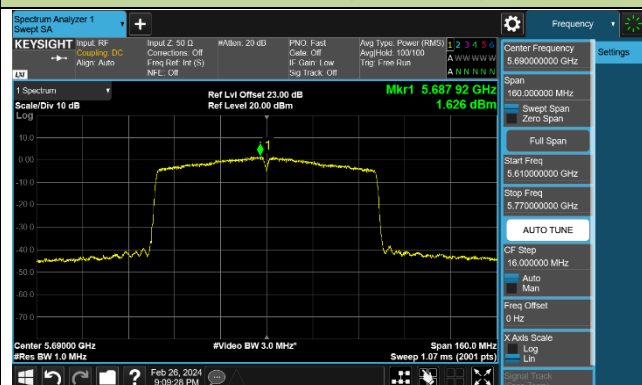

Channel 54 (5270MHz)

Channel 62 (5310MHz)

Channel 102 (5510MHz)

Channel 110 (5550MHz)

Channel 134 (5670MHz)

Channel 142 (5710MHz)

802.11ac-VHT80 Power Spectral Density - Ant 1

Channel 42 (5210MHz)

Channel 58 (5290MHz)

Channel 106 (5530MHz)

Channel 122 (5610MHz)

Channel 138 (5690MHz)

Channel 155 (5775MHz)

802.11ac-VHT160 Power Spectral Density - Ant 1

Channel 50 (5250MHz)

Channel 114 (5570MHz)

802.11ax-HE20 Power Spectral Density - Ant 1

Channel 36 (5180MHz)

Channel 44 (5220MHz)

Channel 48 (5240MHz)

Channel 52 (5260MHz)

Channel 60 (5300MHz)

Channel 64 (5320MHz)

Channel 100 (5500MHz)