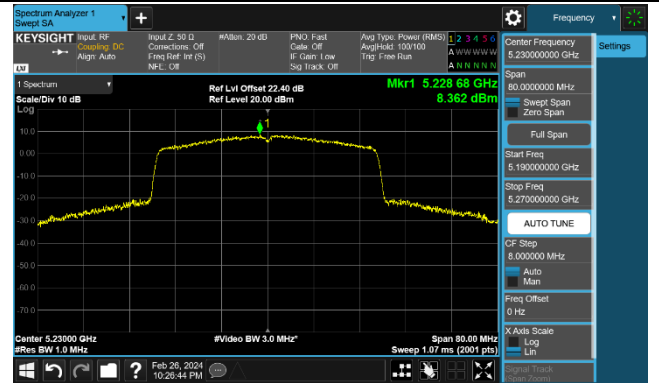

802.11ax-HE40 Power Spectral Density - Ant 0

Channel 38 (5190MHz)

Channel 46 (5230MHz)

Channel 54 (5270MHz)

Channel 62 (5310MHz)

Channel 102 (5510MHz)

Channel 110 (5550MHz)

Channel 134 (5670MHz)

Channel 142 (5710MHz)

802.11ax-HE80 Power Spectral Density - Ant 0

Channel 42 (5210MHz)

Channel 58 (5290MHz)

Channel 106 (5530MHz)

Channel 122 (5610MHz)

Channel 138 (5690MHz)

Channel 155 (5775MHz)