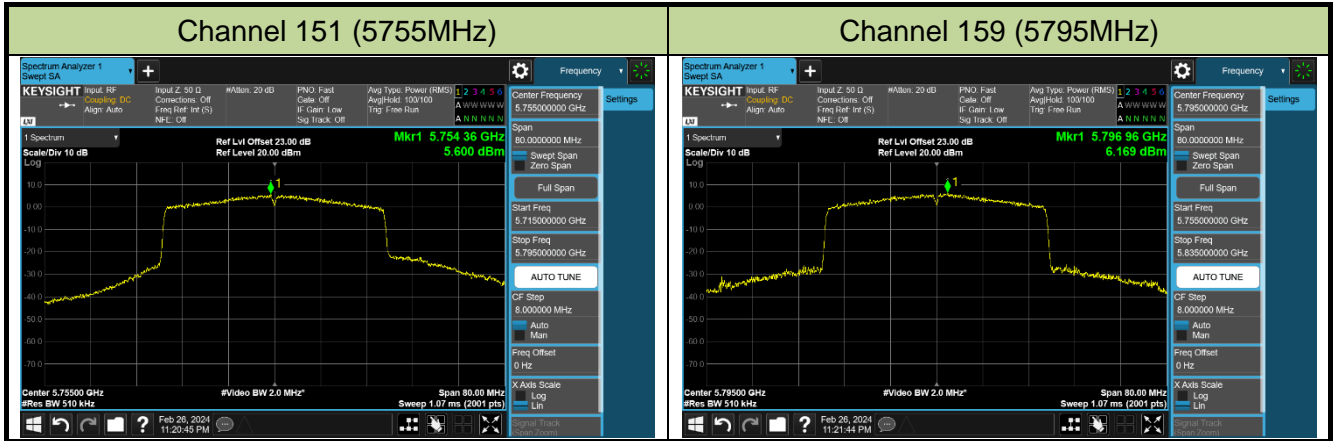

802.11ax-HE40 Power Spectral Density - Ant 0

Channel 38 (5190MHz)

Channel 46 (5230MHz)

Channel 54 (5270MHz)

Channel 62 (5310MHz)

Channel 102 (5510MHz)

Channel 110 (5550MHz)

Channel 134 (5670MHz)

Channel 142 (5710MHz)

802.11ax-HE80 Power Spectral Density - Ant 0

Channel 42 (5210MHz)

Channel 58 (5290MHz)

Channel 106 (5530MHz)

Channel 122 (5610MHz)

Channel 138 (5690MHz)

Channel 155 (5775MHz)