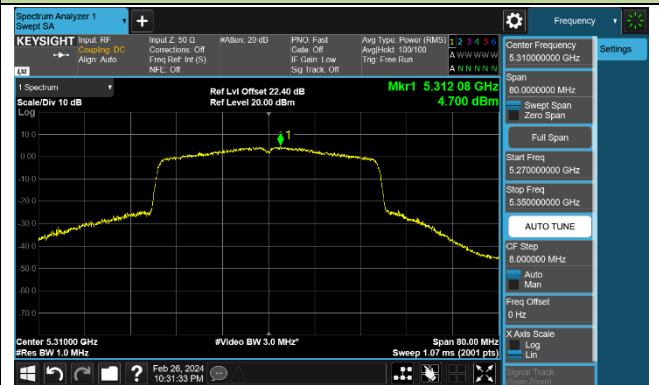

802.11ax-HE20 Power Spectral Density - Ant 1

Channel 36 (5180MHz)

Channel 44 (5220MHz)

Channel 48 (5240MHz)

Channel 52 (5260MHz)

Channel 60 (5300MHz)

Channel 64 (5320MHz)

Channel 100 (5500MHz)

Channel 116 (5580MHz)

802.11ax-HE40 Power Spectral Density - Ant 1

Channel 38 (5190MHz)

Channel 46 (5230MHz)

Channel 54 (5270MHz)

Channel 62 (5310MHz)

Channel 102 (5510MHz)

Channel 110 (5550MHz)

Channel 134 (5670MHz)

Channel 142 (5710MHz)