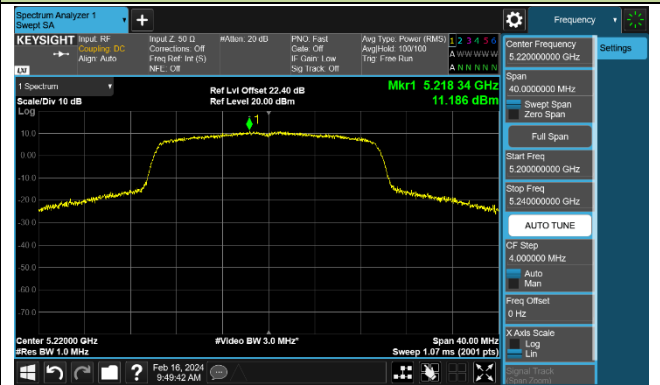

Channel 54 (5270MHz)

Channel 62 (5310MHz)

Channel 102 (5510MHz)

Channel 110 (5550MHz)

Channel 134 (5670MHz)

Channel 142 (5710MHz)

802.11ac-VHT80 Power Spectral Density - Ant 1

Channel 42 (5210MHz)

Channel 58 (5290MHz)

Channel 106 (5530MHz)

Channel 122 (5610MHz)

Channel 138 (5690MHz)

Channel 155 (5775MHz)

802.11ac-VHT160 Power Spectral Density - Ant 1

Channel 50 (5250MHz)

Channel 114 (5570MHz)

802.11ax-HE20 Power Spectral Density - Ant 1

Channel 36 (5180MHz)

Channel 44 (5220MHz)

Channel 48 (5240MHz)

Channel 52 (5260MHz)

Channel 60 (5300MHz)

Channel 64 (5320MHz)

Channel 100 (5500MHz)