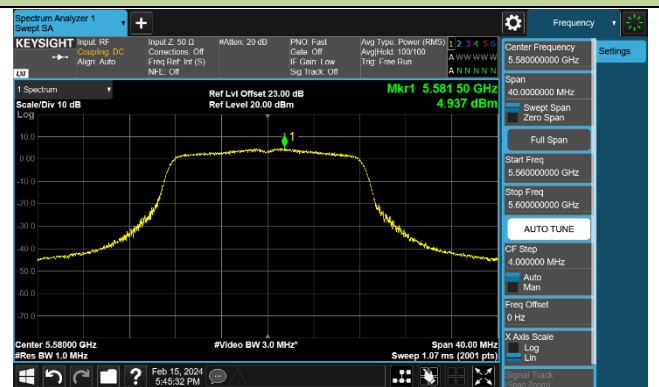

802.11ax-HE160 Power Spectral Density - Ant 0

Channel 50 (5250MHz)

Channel 114 (5570MHz)

802.11a Power Spectral Density - Ant 1

Channel 36 (5180MHz)

Channel 44 (5220MHz)

Channel 48 (5240MHz)

Channel 52 (5260MHz)

Channel 60 (5300MHz)

Channel 64 (5320MHz)

Channel 100 (5500MHz)

Channel 116 (5580MHz)

802.11ac-VHT20 Power Spectral Density - Ant 1

Channel 36 (5180MHz)

Channel 44 (5220MHz)

Channel 48 (5240MHz)

Channel 52 (5260MHz)

Channel 60 (5300MHz)

Channel 64 (5320MHz)

Channel 100 (5500MHz)

Channel 116 (5580MHz)

802.11ac-VHT40 Power Spectral Density - Ant 1

Channel 38 (5190MHz)

Channel 46 (5230MHz)