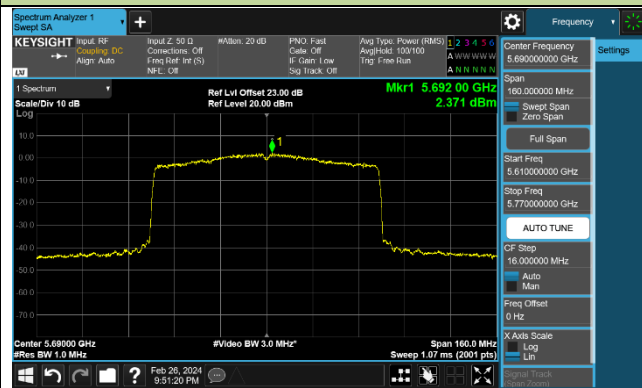

Channel 142 (5710MHz)

802.11ax-HE80 Power Spectral Density - Ant 0

Channel 42 (5210MHz)

Channel 58 (5290MHz)

Channel 106 (5530MHz)

Channel 122 (5610MHz)

Channel 138 (5690MHz)

Channel 155 (5775MHz)

802.11ax-HE160 Power Spectral Density - Ant 0

Channel 50 (5250MHz)

Channel 114 (5570MHz)

802.11a Power Spectral Density - Ant 1

Channel 36 (5180MHz)

Channel 44 (5220MHz)

Channel 48 (5240MHz)

Channel 52 (5260MHz)