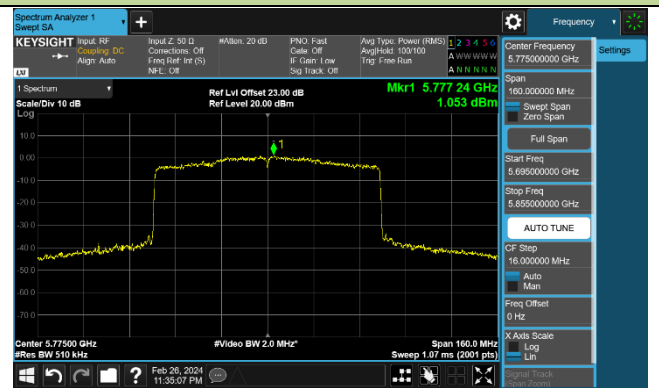

Channel 142 (5710MHz)

802.11ax-HE80 Power Spectral Density - Ant 0

Channel 42 (5210MHz)

Channel 58 (5290MHz)

Channel 106 (5530MHz)

Channel 122 (5610MHz)

Channel 138 (5690MHz)

Channel 155 (5775MHz)

802.11ax-HE160 Power Spectral Density - Ant 0

Channel 50 (5250MHz)

Channel 114 (5570MHz)

802.11a Power Spectral Density - Ant 1

Channel 36 (5180MHz)

Channel 44 (5220MHz)

Channel 48 (5240MHz)

Channel 52 (5260MHz)