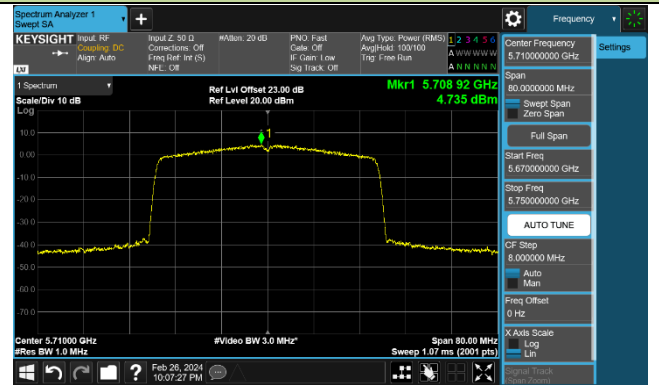

802.11ax-HE40 Power Spectral Density - Ant 0

Channel 38 (5190MHz)

Channel 46 (5230MHz)

Channel 54 (5270MHz)

Channel 62 (5310MHz)

Channel 102 (5510MHz)

Channel 110 (5550MHz)

Channel 134 (5670MHz)

Channel 142 (5710MHz)

802.11ax-HE80 Power Spectral Density - Ant 0

Channel 42 (5210MHz)

Channel 58 (5290MHz)

Channel 106 (5530MHz)

Channel 122 (5610MHz)

Channel 138 (5690MHz)

Channel 155 (5775MHz)