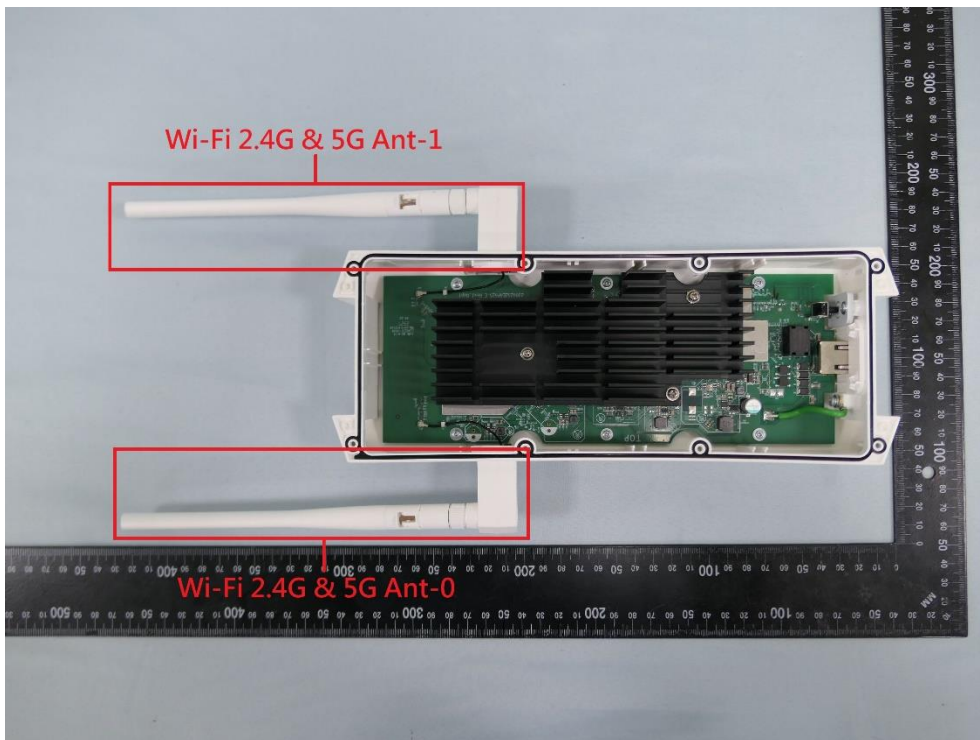

**Product: AX1800 Indoor /Outdoor Wi-Fi 6 Access Point**

**Brand Name: tp-link**

**Model Number: EAP625- Outdoor HD**

### Internal Photograph

(1) EUT Photo

(2) EUT Photo

(3) EUT Photo

(4) EUT Photo

(5) EUT Photo

(6) EUT Photo

(7) EUT Photo