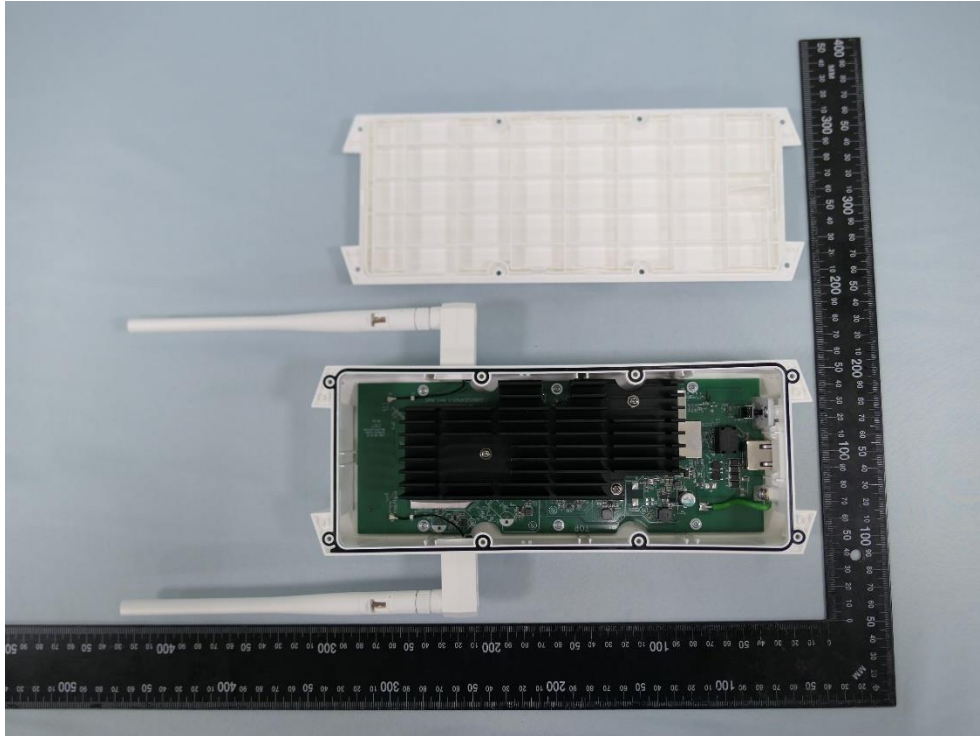

**Product: AX1800 Indoor /Outdoor Wi-Fi 6 Access Point**

**Brand Name: tp-link**

**Model Number: EAP625- Outdoor HD**

### Internal Photograph

(1) EUT Photo

(2) EUT Photo

(3) EUT Photo

(4) EUT Photo

(5) EUT Photo

(6) EUT Photo

(7) EUT Photo