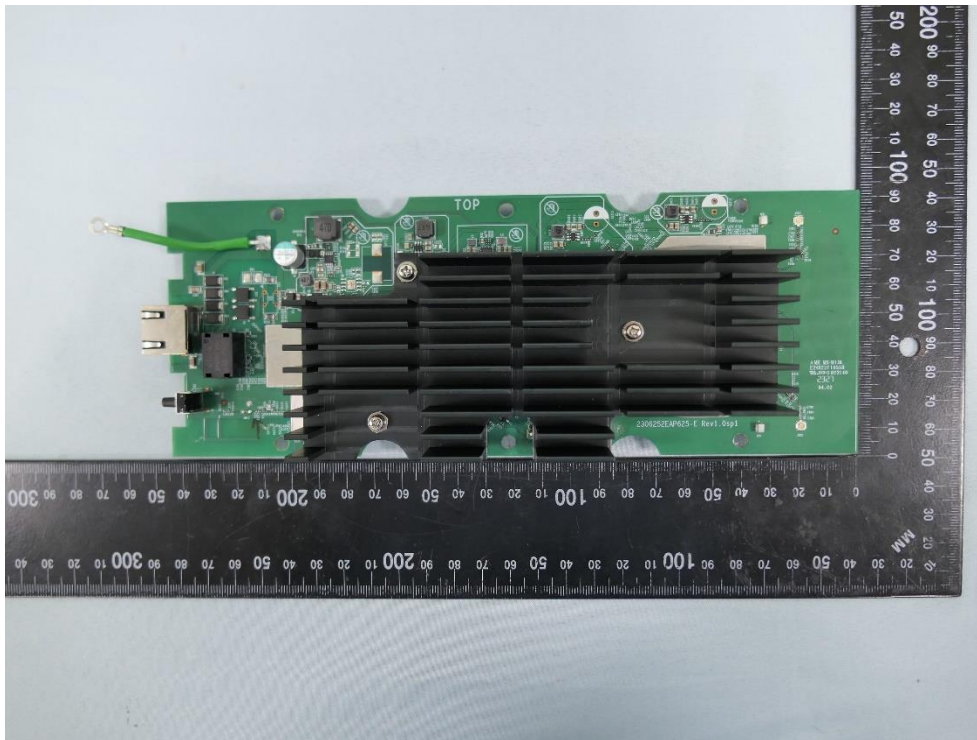

**Product: AX1800 Indoor /Outdoor Wi-Fi 6 Access Point**

**Brand Name: tp-link**

**Model Number: EAP625- Outdoor HD**

### Internal Photograph

(1) EUT Photo

(2) EUT Photo

(3) EUT Photo

(4) EUT Photo

(5) EUT Photo

(6) EUT Photo

(7) EUT Photo