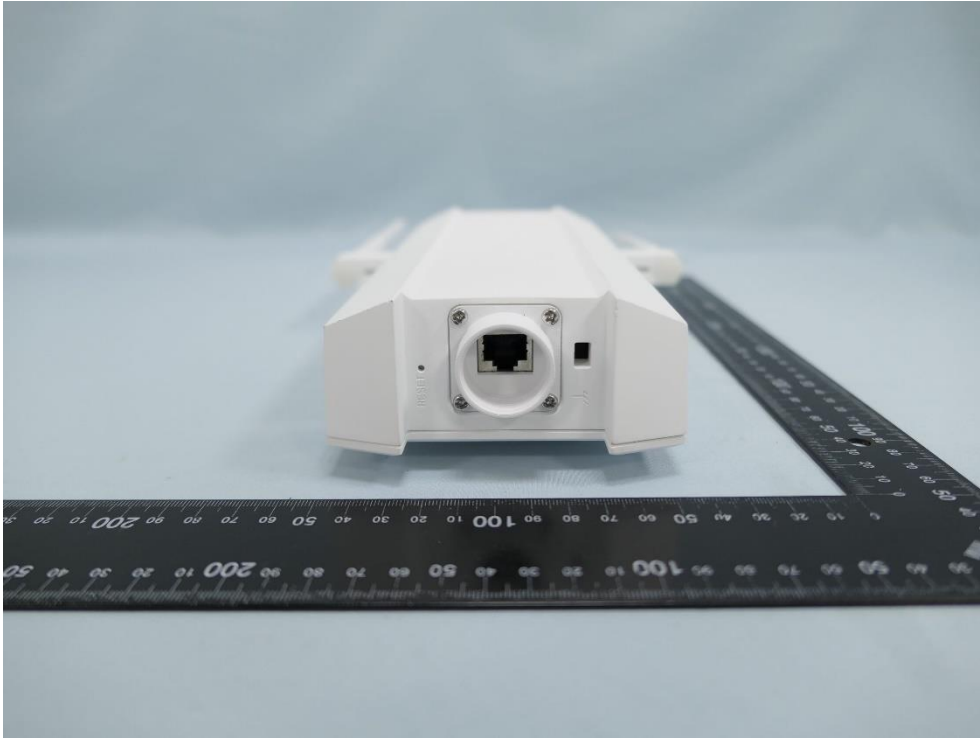

**Product: AX1800 Indoor
/Outdoor Wi-Fi 6 Access Point**

Brand Name: tp-link

**Model Number: EAP625-
Outdoor HD**

External Photograph

(1) EUT Photo

(2) EUT Photo

(3) EUT Photo

(4) EUT Photo