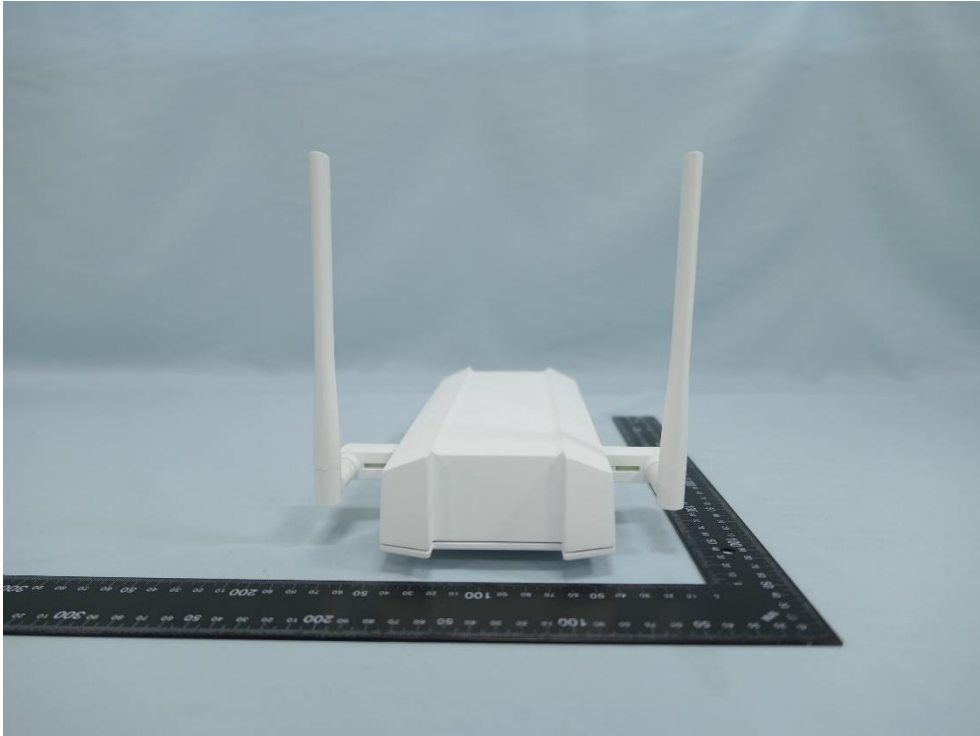

**Product: AX1800 Indoor
/Outdoor Wi-Fi 6 Access Point**

Brand Name: tp-link

**Model Number: EAP625-
Outdoor HD**

External Photograph

(1) EUT Photo

(2) EUT Photo

(3) EUT Photo

(4) EUT Photo

(5) EUT Photo

(6) EUT Photo

(7) EUT Photo

(8) EUT Photo

(9) EUT Photo

(10) EUT Photo

(11) EUT Photo

(12) EUT Photo