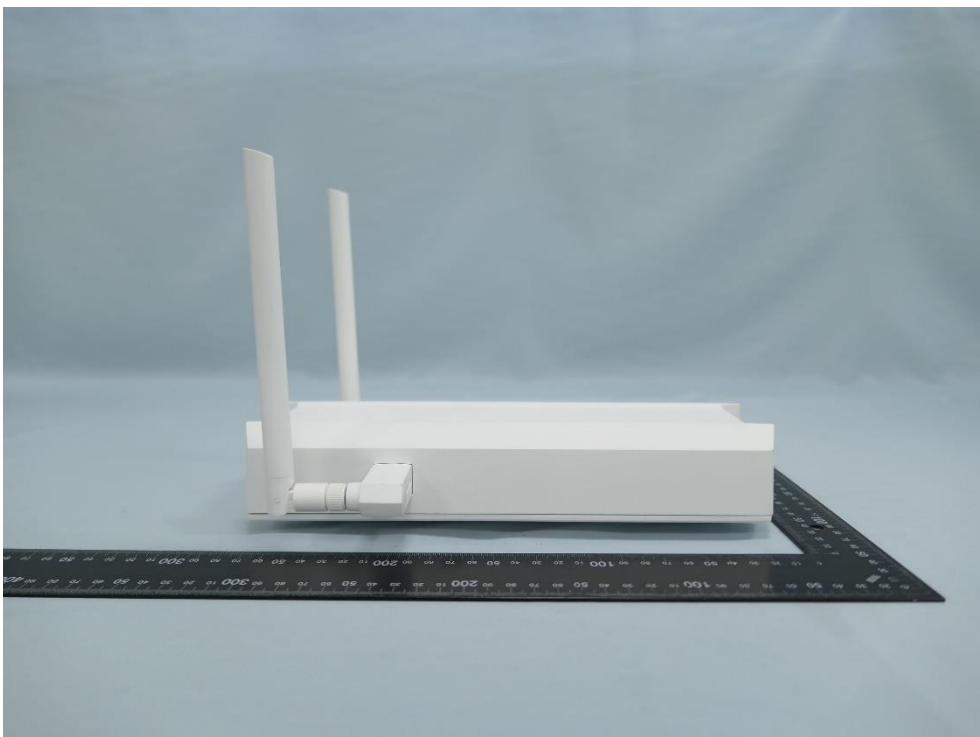

**Product: AX1800 Indoor
/Outdoor Wi-Fi 6 Access Point**

Brand Name: tp-link

**Model Number: EAP625-
Outdoor HD**

External Photograph

(1) EUT Photo

(2) EUT Photo

(3) EUT Photo

(4) EUT Photo

(5) EUT Photo

(6) EUT Photo

(7) EUT Photo

(8) EUT Photo

(9) EUT Photo

(10) EUT Photo

(11) EUT Photo

(12) EUT Photo