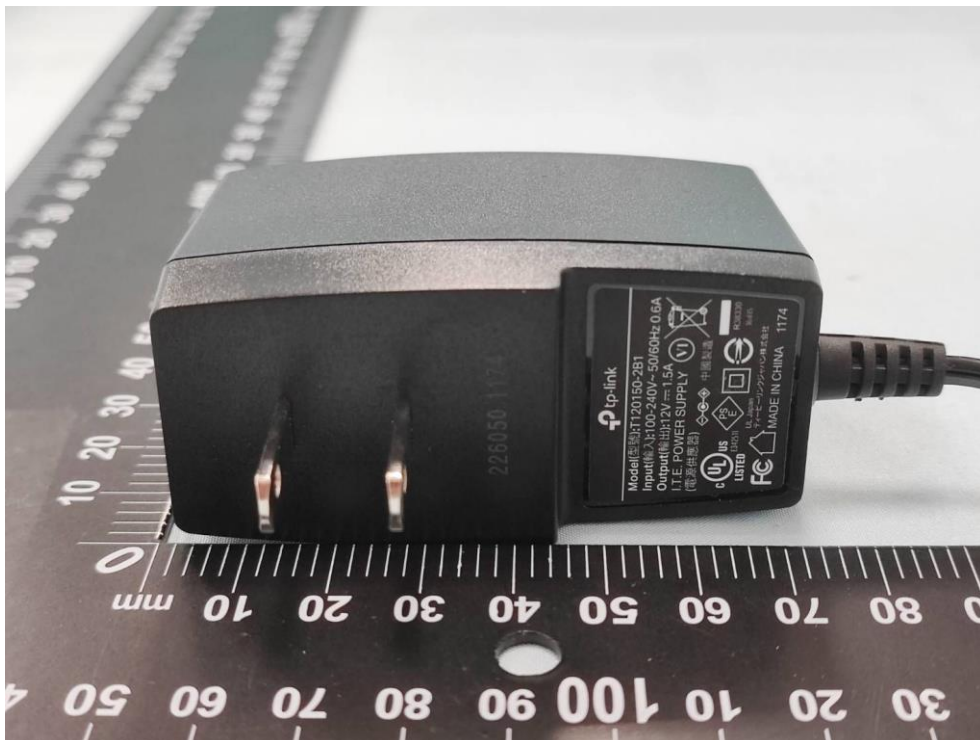

Product: AC1200 Whole Home Mesh Wi-Fi System

Brand Name: tp-link

Model Number: Deco E4S

External Photograph

(1) EUT Photo

(2) EUT Photo

(3) EUT Photo

(4) EUT Photo

(5) EUT Photo

(6) EUT Photo

(7) Adapter Photo

(8) Adapter Photo

(9) Adapter Photo

(10) Adapter Photo

(11) Adapter Photo

(12) Adapter Photo