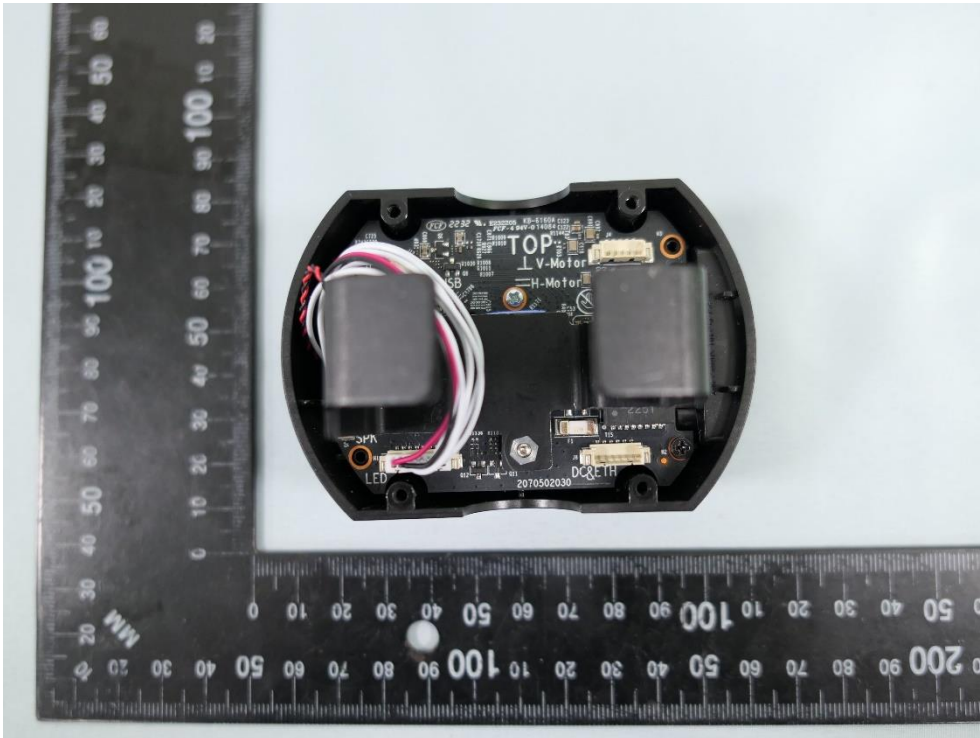

**Product: 4MP Outdoor Full-Color
Wi-Fi PT Network Camera**

Brand Name: tp-link

Model Number: VIGI C540-W

Internal Photograph

(1) EUT Photo

(2) EUT Photo

(3) EUT Photo

(4) EUT Photo

(5) EUT Photo

(6) EUT Photo

(7) EUT Photo

(8) EUT Photo

(9) EUT Photo

(10) EUT Photo

(11) EUT Photo

(12) EUT Photo