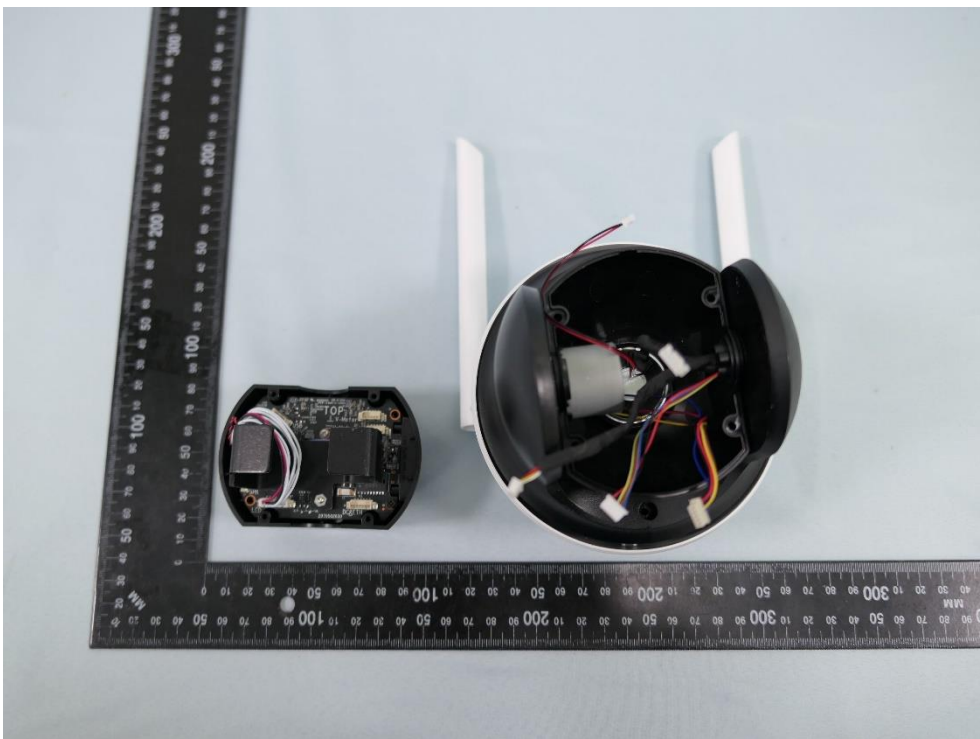

**Product: 4MP Outdoor Full-Color
Wi-Fi PT Network Camera**

Brand Name: tp-link

Model Number: VIGI C540-W

Internal Photograph

(1) EUT Photo

(2) EUT Photo

(3) EUT Photo

(4) EUT Photo

(5) EUT Photo

(6) EUT Photo

(7) EUT Photo

(8) EUT Photo

(9) EUT Photo

(10) EUT Photo

(11) EUT Photo

(12) EUT Photo