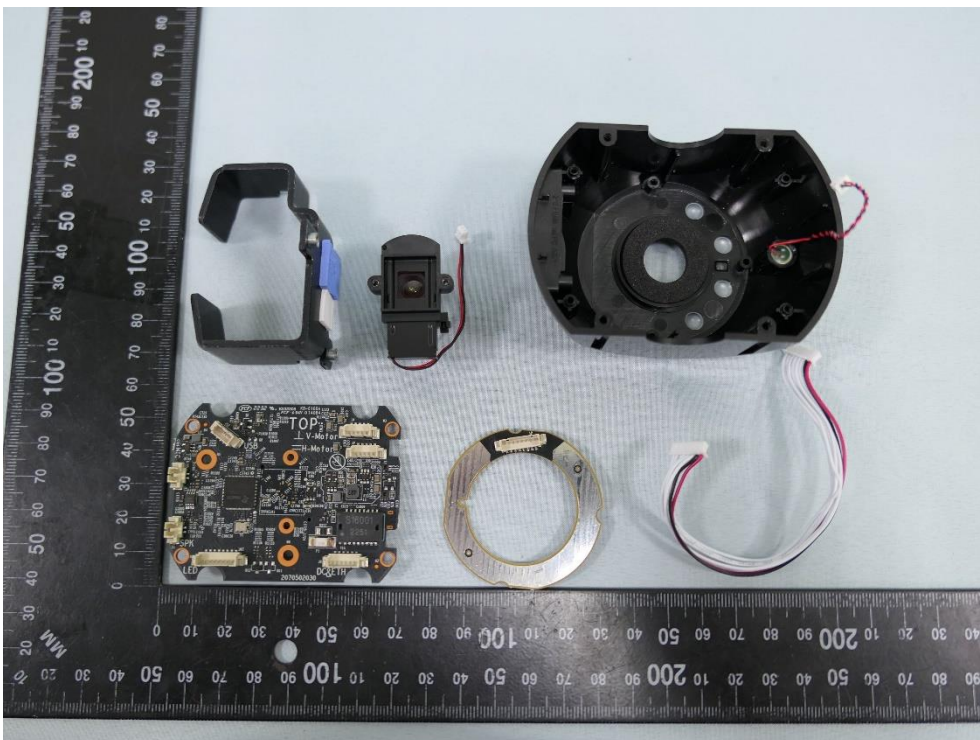

**Product: 4MP Outdoor Full-Color
Wi-Fi PT Network Camera**

Brand Name: tp-link

Model Number: VIGI C540-W

Internal Photograph

(1) EUT Photo

(2) EUT Photo

(3) EUT Photo

(4) EUT Photo

(5) EUT Photo

(6) EUT Photo

(7) EUT Photo

(8) EUT Photo

(9) EUT Photo

(10) EUT Photo

(11) EUT Photo

(12) EUT Photo