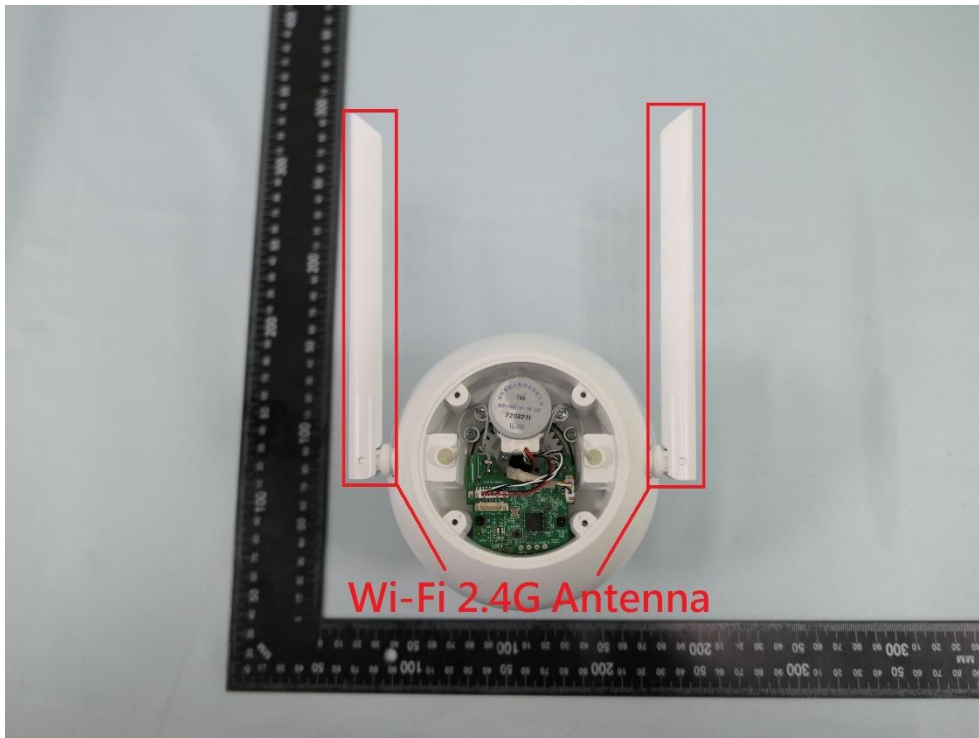

**Product: 4MP Outdoor Full-Color
Wi-Fi PT Network Camera**

Brand Name: tp-link

Model Number: VIGI C540-W

Internal Photograph

(1) EUT Photo

(2) EUT Photo

(3) EUT Photo

(4) EUT Photo