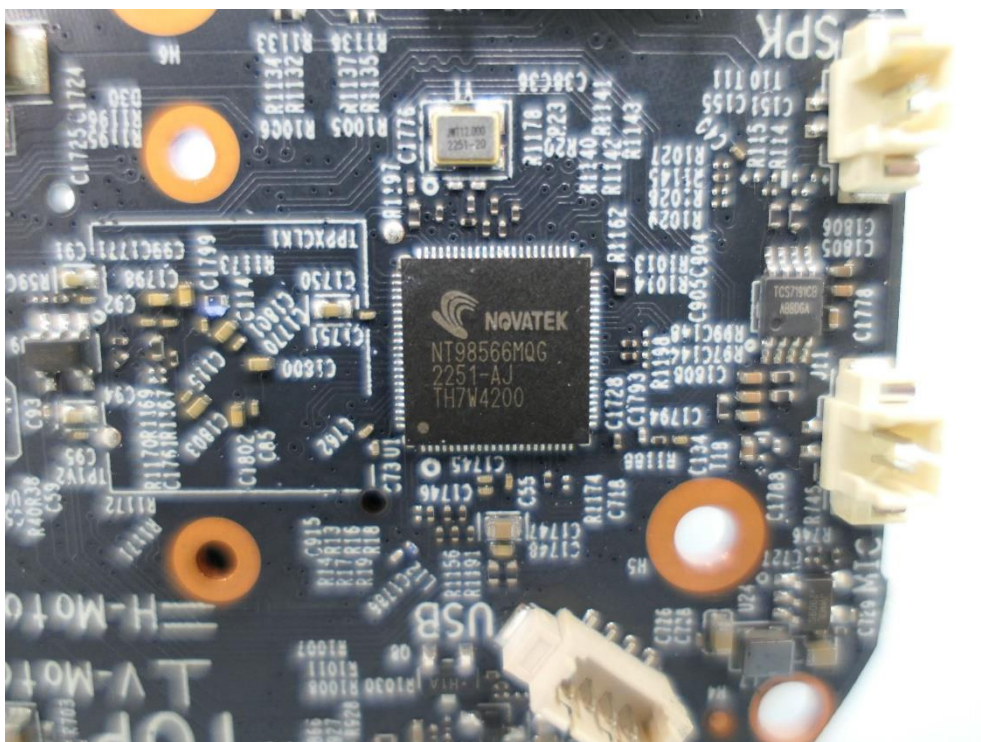

**Product: 4MP Outdoor Full-Color
Wi-Fi PT Network Camera**

Brand Name: tp-link

Model Number: VIGI C540-W

Internal Photograph

(1) EUT Photo

(2) EUT Photo

(3) EUT Photo

(4) EUT Photo

(5) EUT Photo

(6) EUT Photo

(7) EUT Photo

(8) EUT Photo

(9) EUT Photo

(10) EUT Photo

(11) EUT Photo

(12) EUT Photo

(13) EUT Photo

(14) EUT Photo

(15) EUT Photo