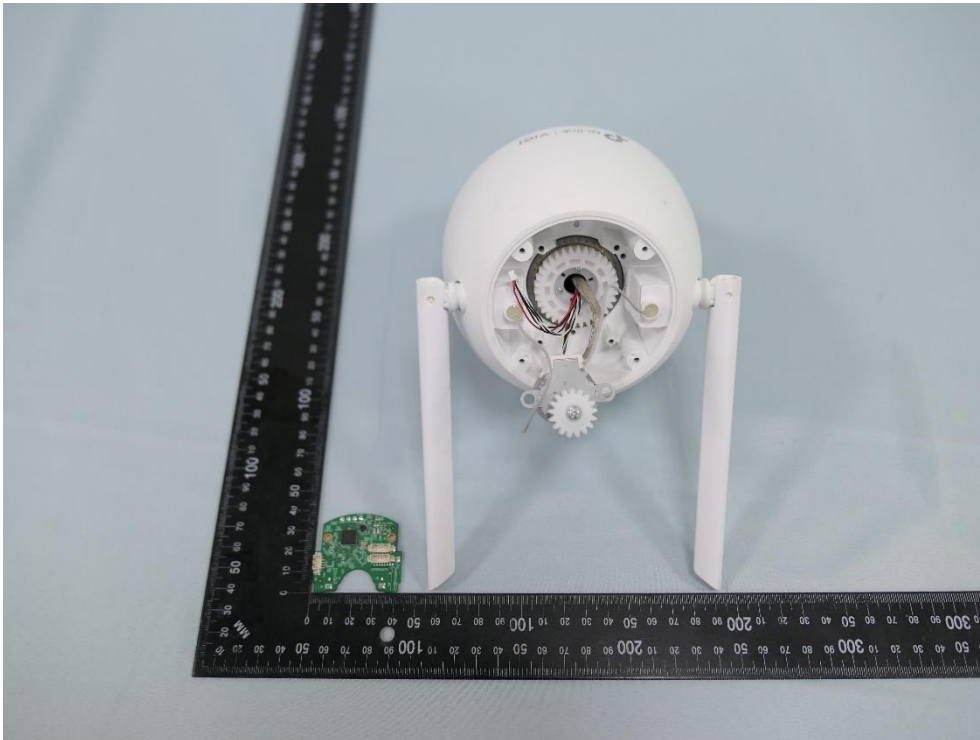

**Product: 4MP Outdoor Full-Color
Wi-Fi PT Network Camera**

Brand Name: tp-link

Model Number: VIGI C540-W

Internal Photograph

(1) EUT Photo

(2) EUT Photo

(3) EUT Photo

(4) EUT Photo

(5) EUT Photo

(6) EUT Photo

(7) EUT Photo

(8) EUT Photo

(9) EUT Photo

(10) EUT Photo

(11) EUT Photo

(12) EUT Photo