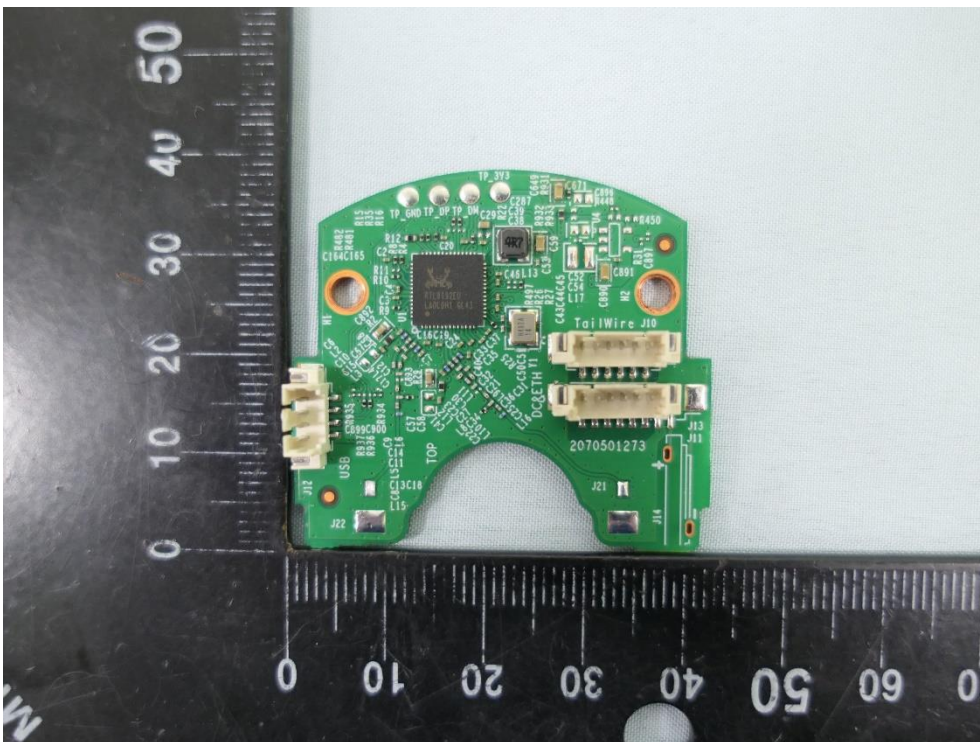

**Product: 4MP Outdoor Full-Color
Wi-Fi PT Network Camera**

Brand Name: tp-link

Model Number: VIGI C540-W

Internal Photograph

(1) EUT Photo

(2) EUT Photo

(3) EUT Photo

(4) EUT Photo

(5) EUT Photo

(6) EUT Photo

(7) EUT Photo

(8) EUT Photo

(9) EUT Photo

(10) EUT Photo

(11) EUT Photo

(12) EUT Photo