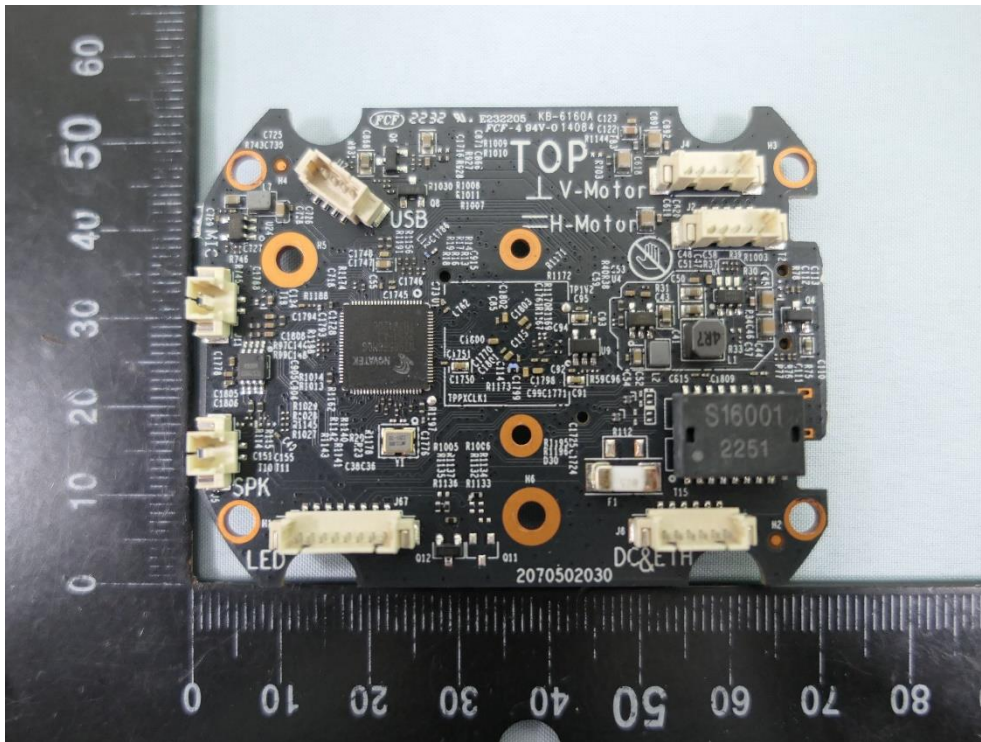

(13) EUT Photo