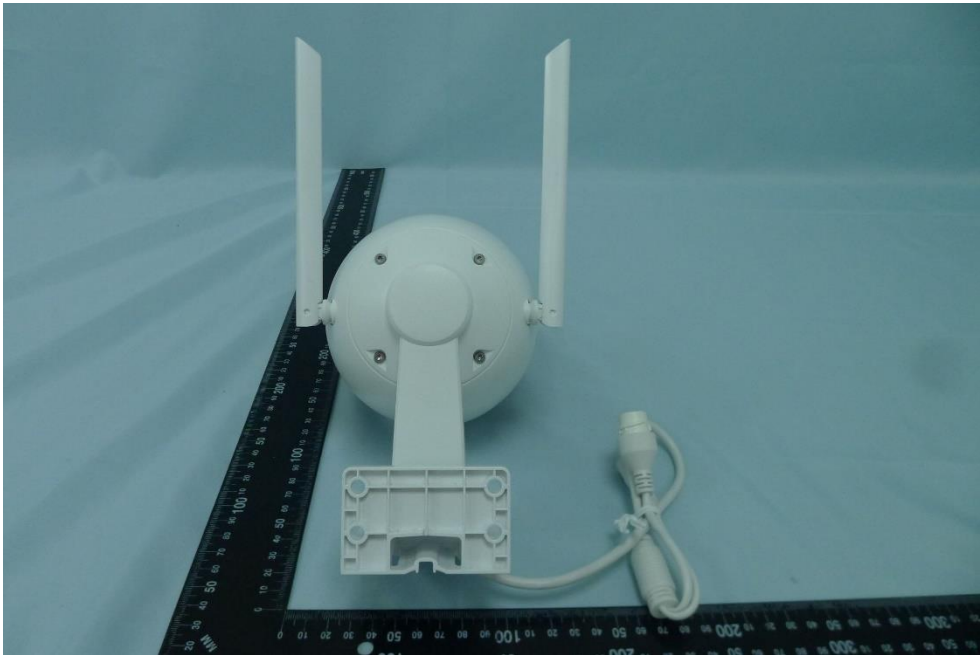

**Product: 4MP Outdoor Full-Color  
Wi-Fi PT Network Camera**

**Brand Name: tp-link**

**Model Number: VIGI C540-W**

### External Photograph

(1) EUT Photo

(2) EUT Photo

(3) EUT Photo

(4) EUT Photo

(5) EUT Photo

(6) Adapter

(7) Adapter