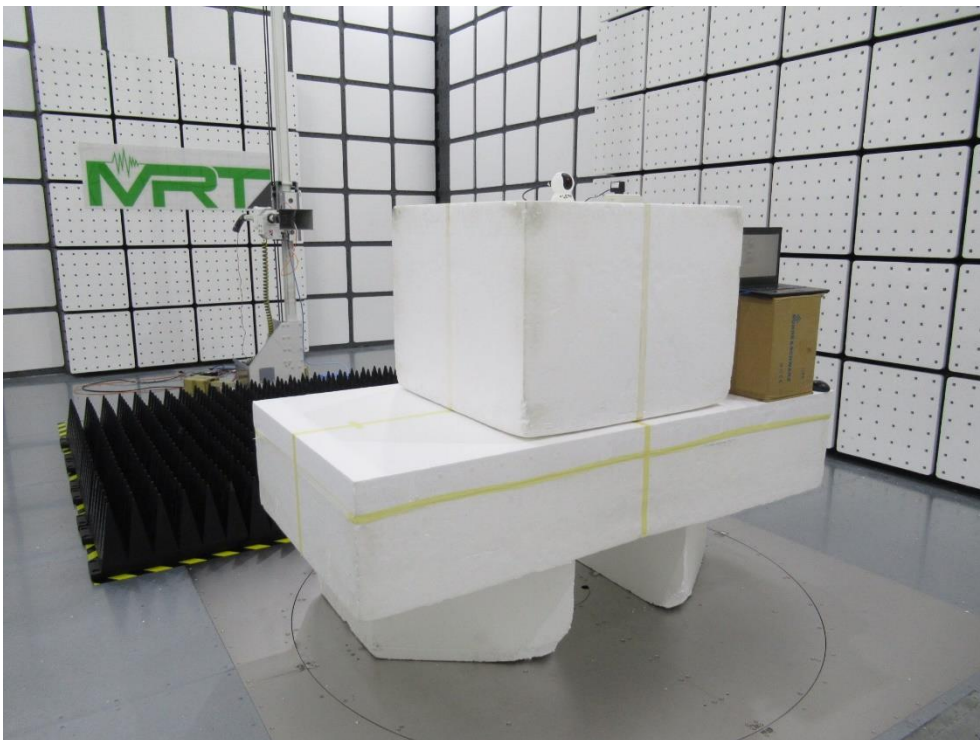

**Product: Pan/Tilt AI Home
Security Wi-Fi Camera**

Brand Name: tp-link

Model Number: Tapo C220

Test Photograph

Description: Front View of Conducted Emission Test Setup

Description: Back View of Conducted Emission Test Setup

Description: Radiated Emission Test Setup for below 1GHz

Description: Radiated Emission Test Setup for above 1GHz

Description: Conducted Test Setup