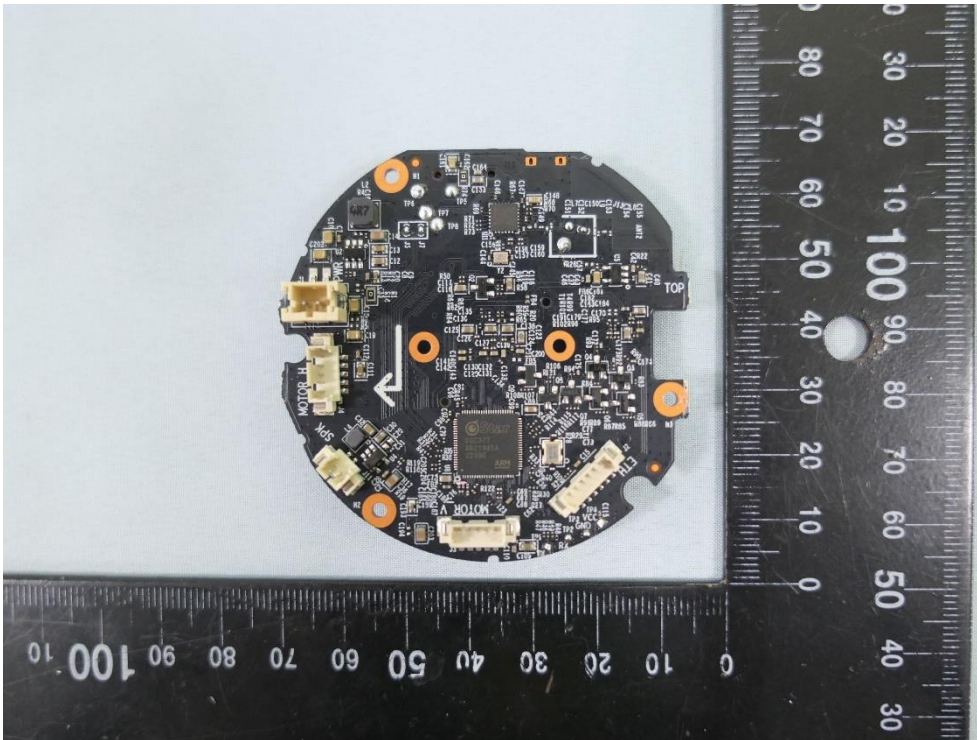

Product: Pan/Tilt AI Home Security Wi-Fi Camera

Brand Name: tp-link

Model Number: Tapo C220

Internal Photograph

(1) EUT Photo

(2) EUT Photo

(3) EUT Photo

(4) EUT Photo

(5) EUT Photo

(6) EUT Photo

(7) EUT Photo

(8) EUT Photo

(9) EUT Photo