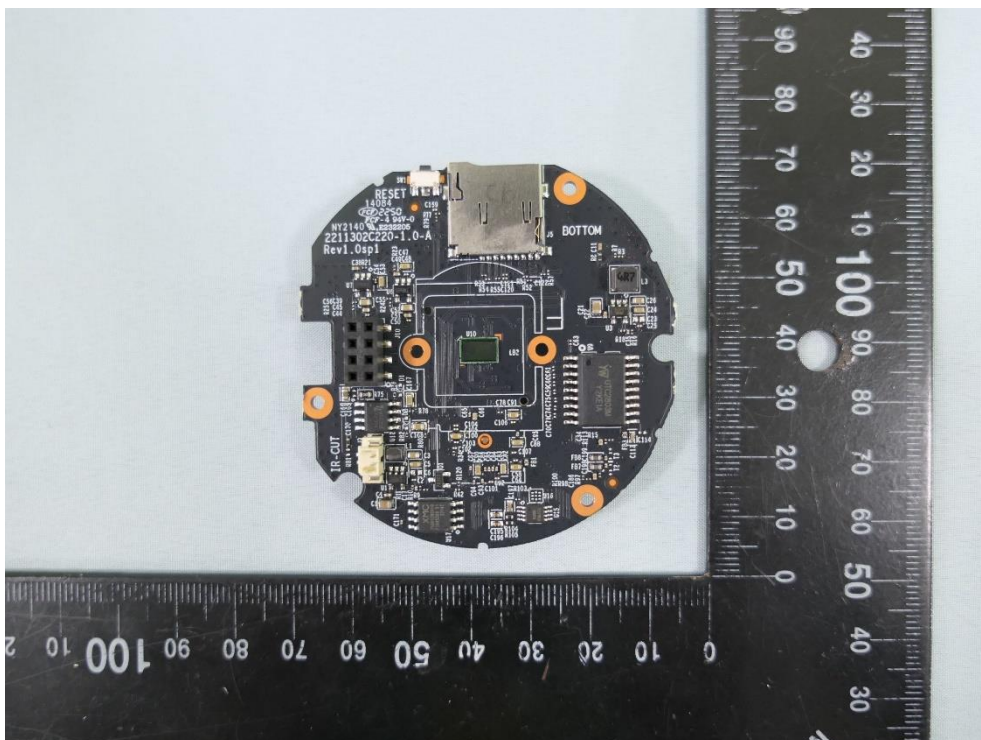

Product: Pan/Tilt AI Home Security Wi-Fi Camera

Brand Name: tp-link

Model Number: Tapo C220

Internal Photograph

(1) EUT Photo

(2) EUT Photo

(3) EUT Photo

(4) EUT Photo

(5) EUT Photo

(6) EUT Photo

(7) EUT Photo

(8) EUT Photo

(9) EUT Photo