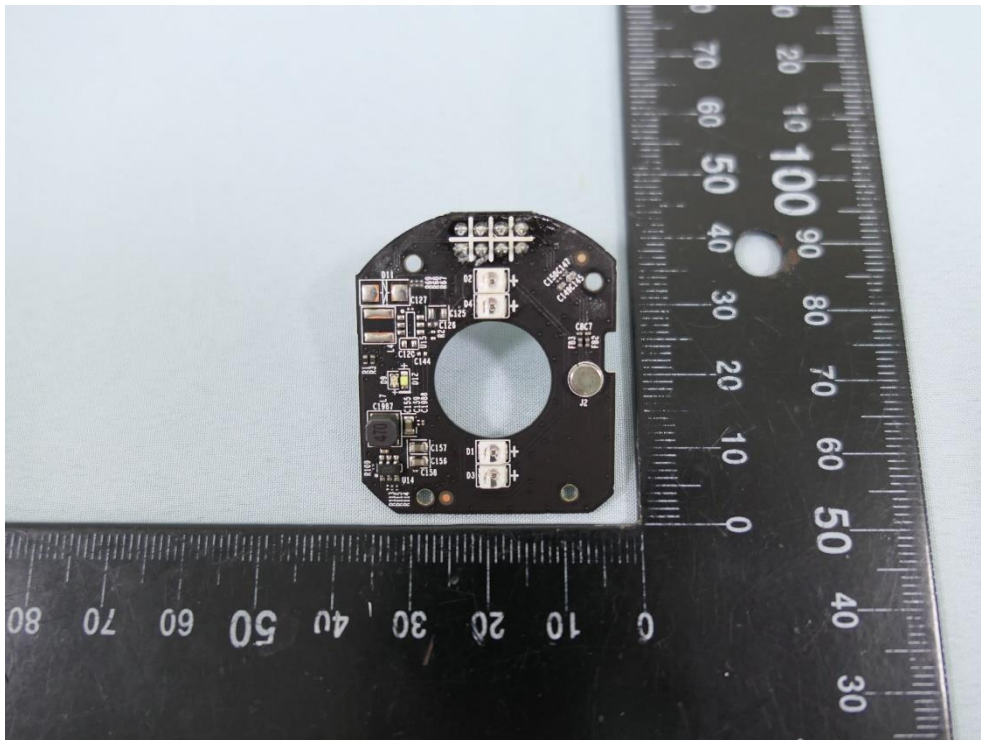

Product: Pan/Tilt AI Home Security Wi-Fi Camera

Brand Name: tp-link

Model Number: Tapo C220

Internal Photograph

(1) EUT Photo

(2) EUT Photo

(3) EUT Photo

(4) EUT Photo

(5) EUT Photo

(6) EUT Photo

(7) EUT Photo

(8) EUT Photo

(9) EUT Photo