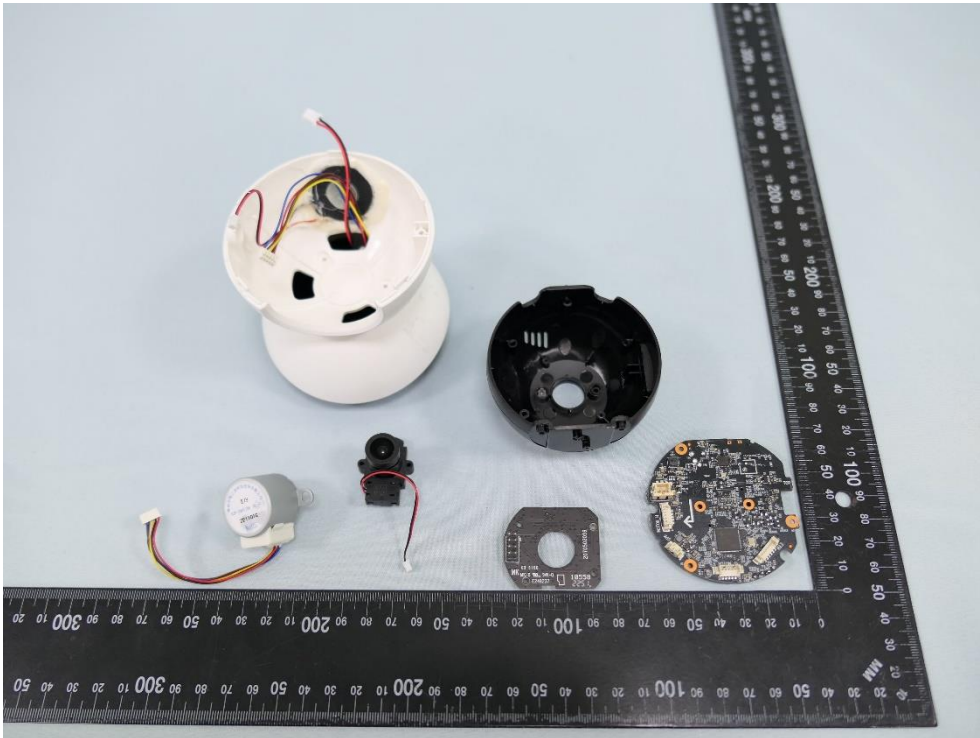

Product: Pan/Tilt AI Home Security Wi-Fi Camera

Brand Name: tp-link

Model Number: Tapo C220

Internal Photograph

(1) EUT Photo

(2) EUT Photo

(3) EUT Photo

(4) EUT Photo

(5) EUT Photo

(6) EUT Photo

(7) EUT Photo

(8) EUT Photo

(9) EUT Photo