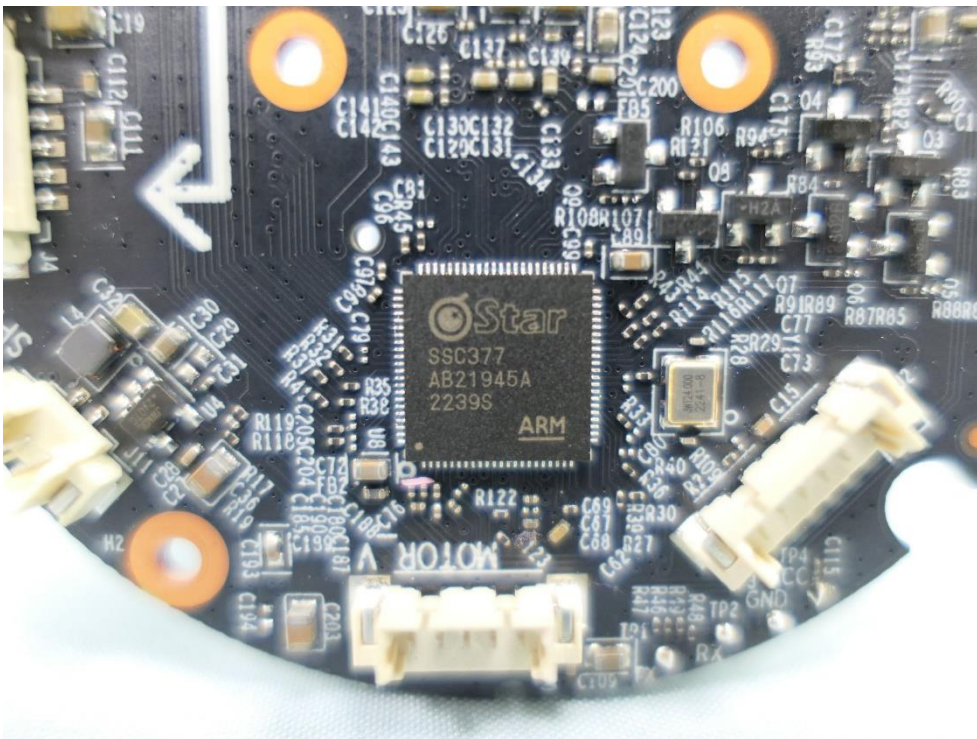

Product: Pan/Tilt AI Home Security Wi-Fi Camera

Brand Name: tp-link

Model Number: Tapo C220

Internal Photograph

(1) EUT Photo

(2) EUT Photo

(3) EUT Photo

(4) EUT Photo

(5) EUT Photo

(6) EUT Photo

(7) EUT Photo

(8) EUT Photo

(9) EUT Photo