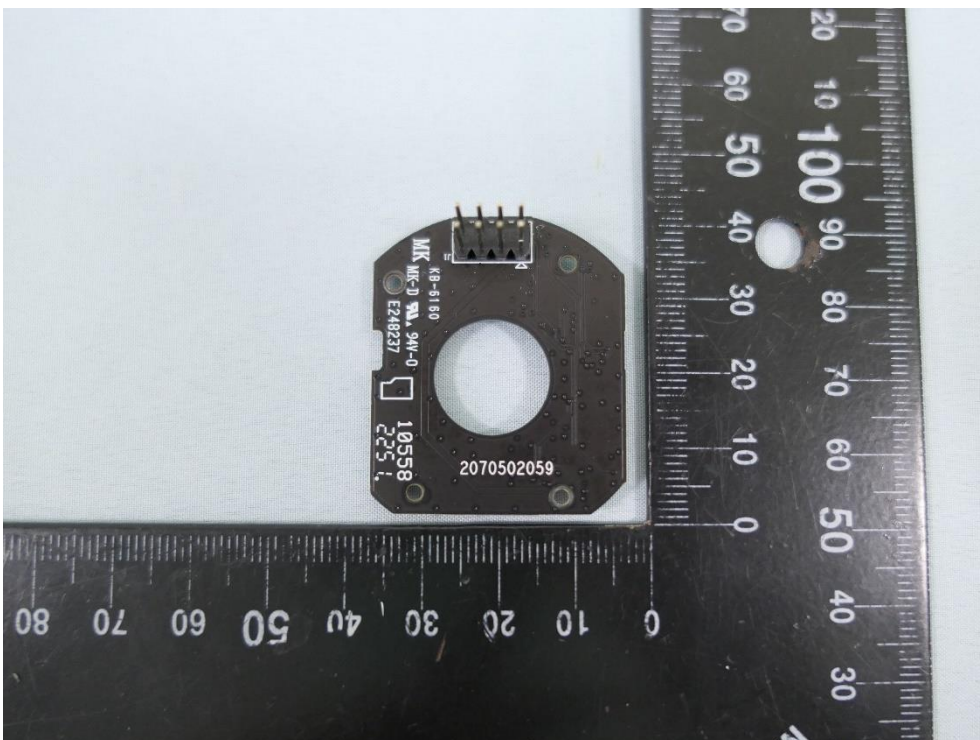

Product: Pan/Tilt AI Home Security Wi-Fi Camera

Brand Name: tp-link

Model Number: Tapo C220

Internal Photograph

(1) EUT Photo

(2) EUT Photo

(3) EUT Photo

(4) EUT Photo

(5) EUT Photo

(6) EUT Photo

(7) EUT Photo

(8) EUT Photo

(9) EUT Photo