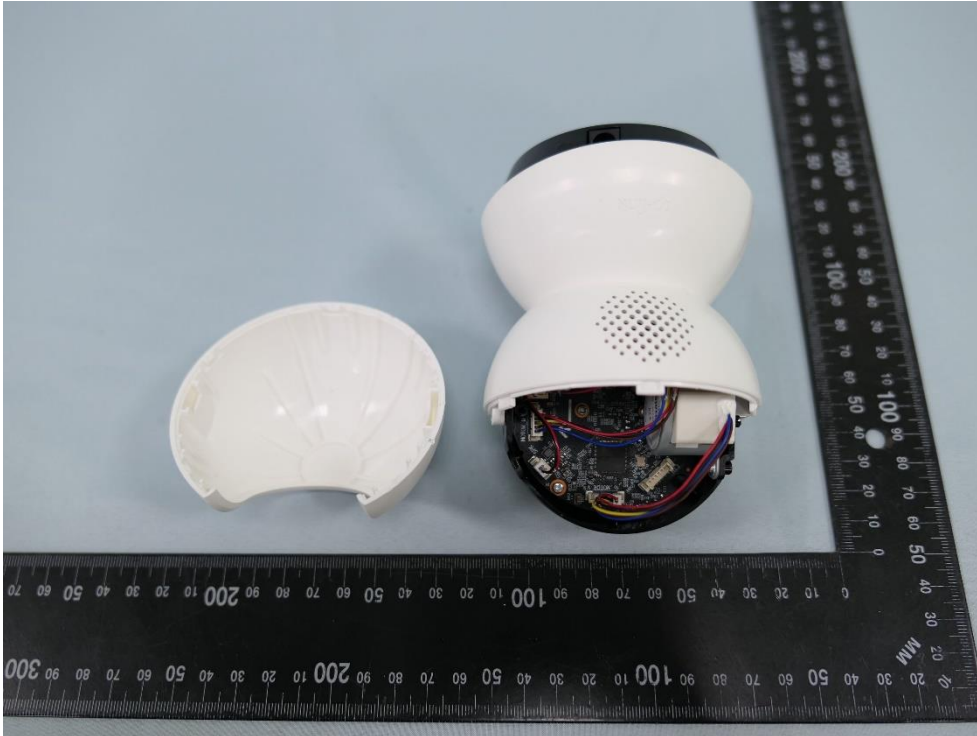

Product: Pan/Tilt AI Home Security Wi-Fi Camera

Brand Name: tp-link

Model Number: Tapo C220

Internal Photograph

(1) EUT Photo

(2) EUT Photo

(3) EUT Photo

(4) EUT Photo

(5) EUT Photo

(6) EUT Photo

(7) EUT Photo

(8) EUT Photo

(9) EUT Photo