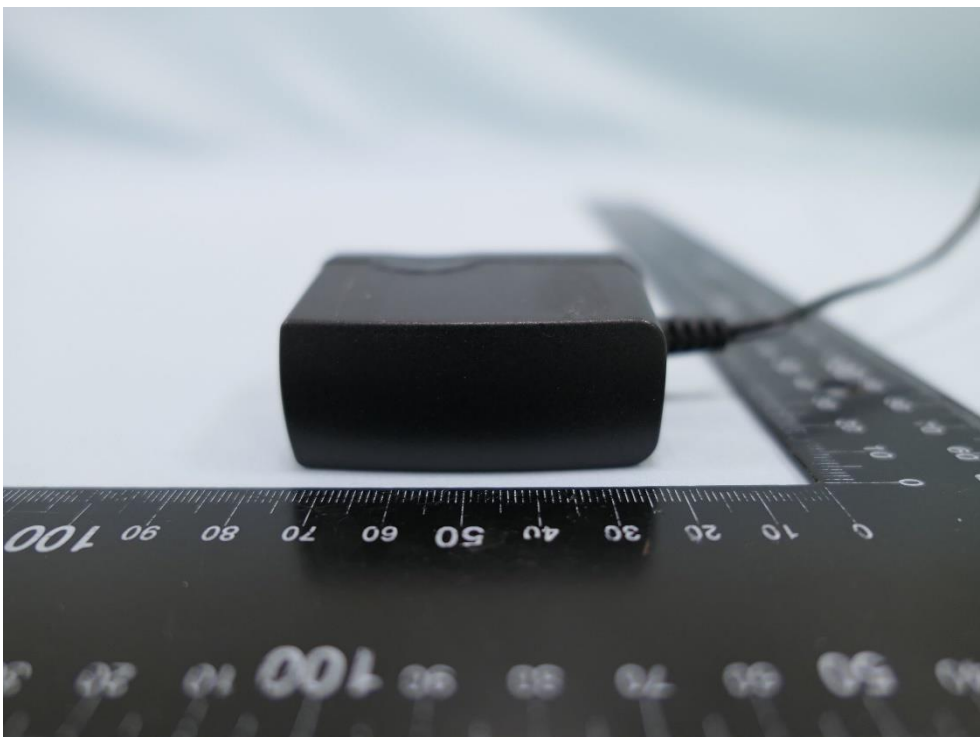

**Product: Pan/Tilt AI Home
Security Wi-Fi Camera**

Brand Name: tp-link

Model Number: Tapo C220

External Photograph

(1) EUT Photo

(2) EUT Photo

(3) EUT Photo

(4) EUT Photo

(5) EUT Photo

(6) EUT Photo

(7) EUT Photo

(8) EUT Photo

(9) Adapter Photo

(10) Adapter Photo

(11) Adapter Photo

(12) Adapter Photo