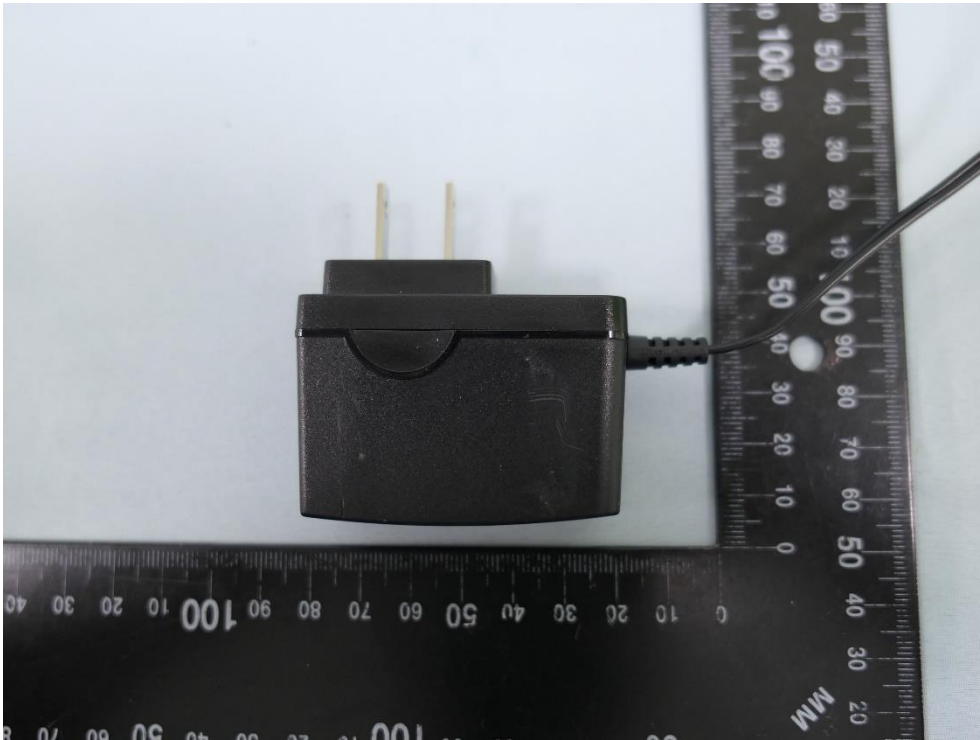

**Product: Pan/Tilt AI Home
Security Wi-Fi Camera**

Brand Name: tp-link

Model Number: Tapo C220

External Photograph

(1) EUT Photo

(2) EUT Photo

(3) EUT Photo

(4) EUT Photo

(5) EUT Photo

(6) EUT Photo

(7) EUT Photo

(8) EUT Photo

(9) Adapter Photo

(10) Adapter Photo

(11) Adapter Photo

(12) Adapter Photo