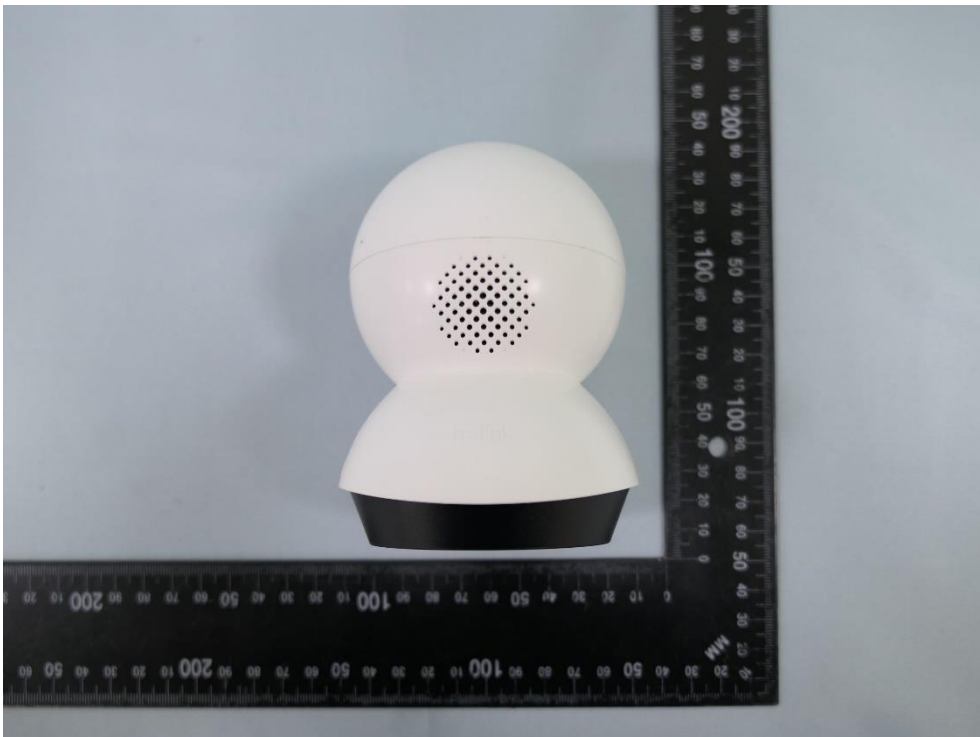

**Product: Pan/Tilt AI Home
Security Wi-Fi Camera**

Brand Name: tp-link

Model Number: Tapo C220

External Photograph

(1) EUT Photo

(2) EUT Photo

(3) EUT Photo

(4) EUT Photo