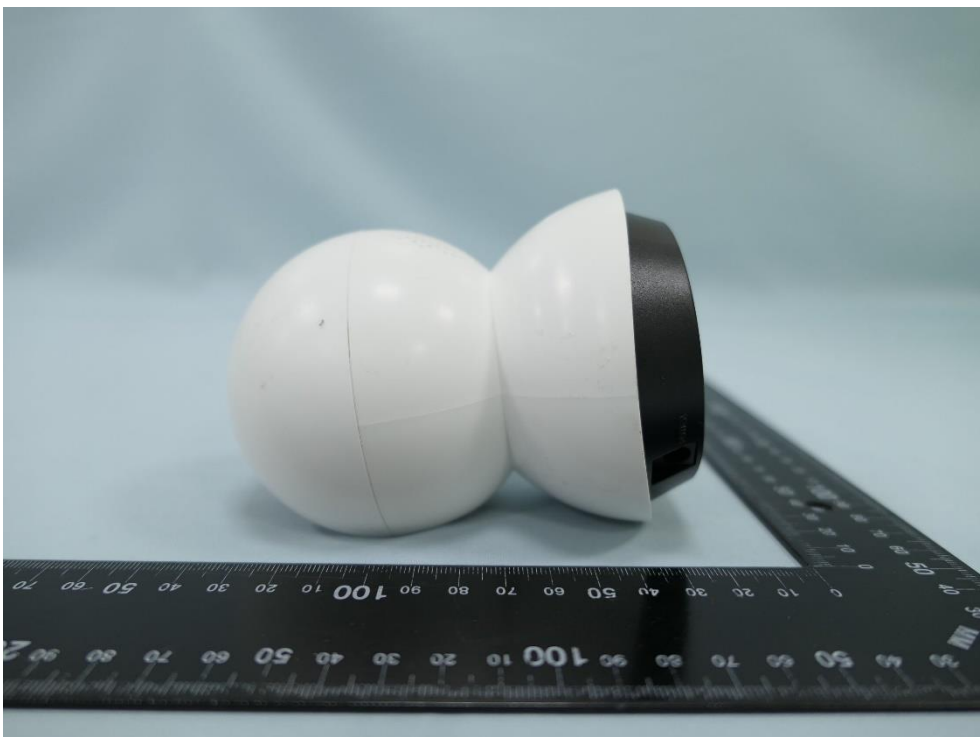

**Product: Pan/Tilt AI Home
Security Wi-Fi Camera**

Brand Name: tp-link

Model Number: Tapo C220

External Photograph

(1) EUT Photo

(2) EUT Photo

(3) EUT Photo

(4) EUT Photo

(5) EUT Photo

(6) EUT Photo

(7) EUT Photo

(8) EUT Photo

(9) Adapter Photo

(10) Adapter Photo

(11) Adapter Photo

(12) Adapter Photo