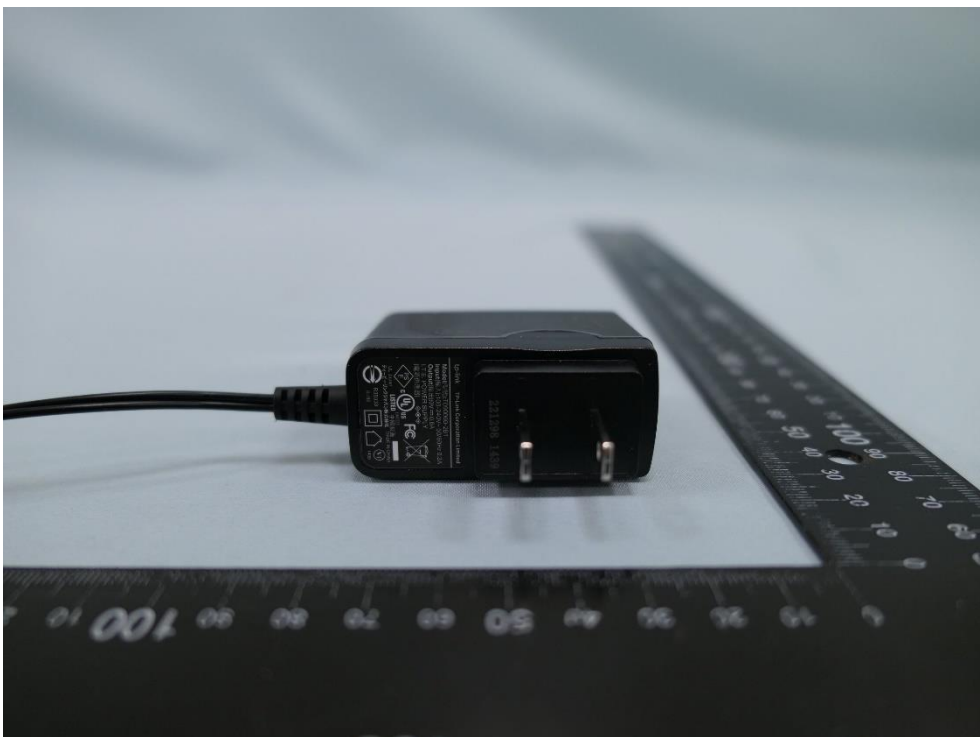

(14) Adapter Photo