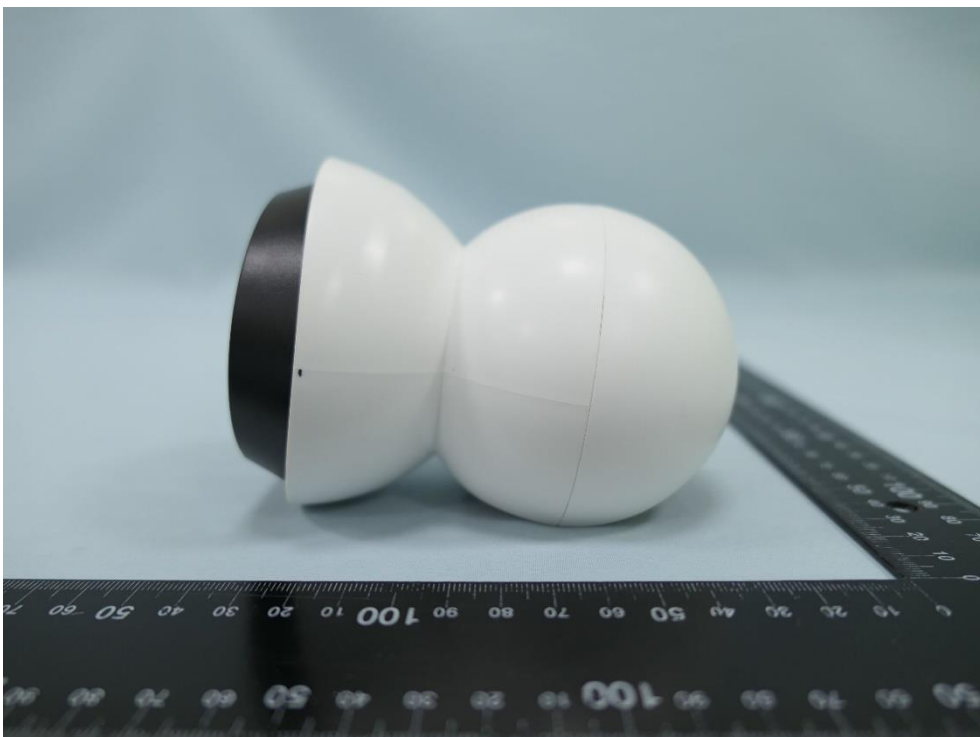

**Product: Pan/Tilt AI Home
Security Wi-Fi Camera**

Brand Name: tp-link

Model Number: Tapo C220

External Photograph

(1) EUT Photo

(2) EUT Photo

(3) EUT Photo

(4) EUT Photo