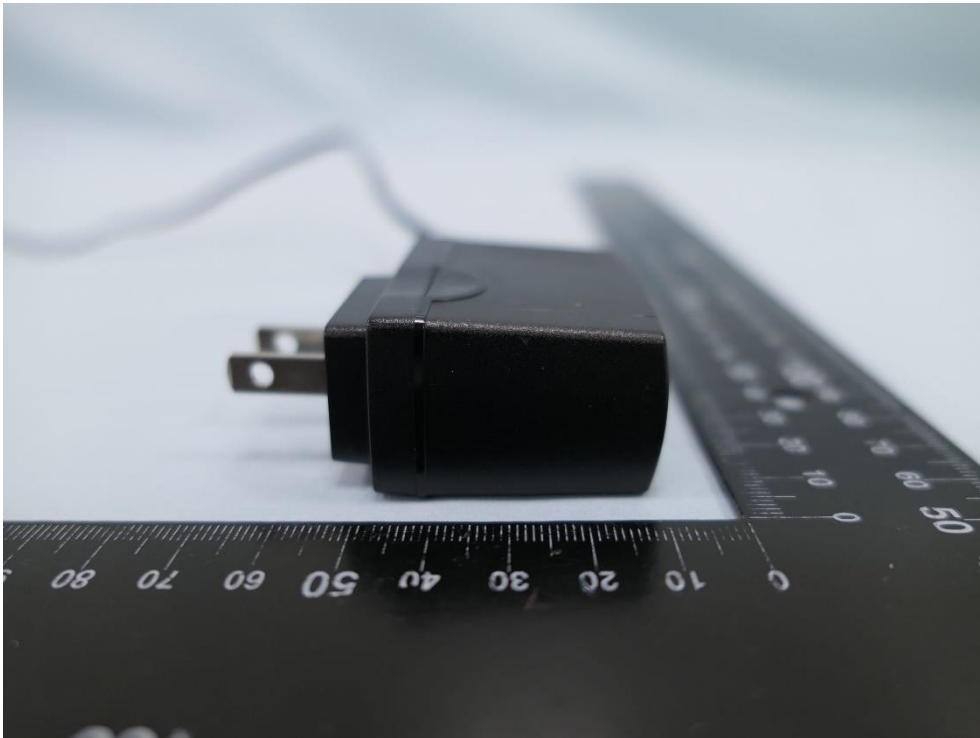

(15) Adapter Photo