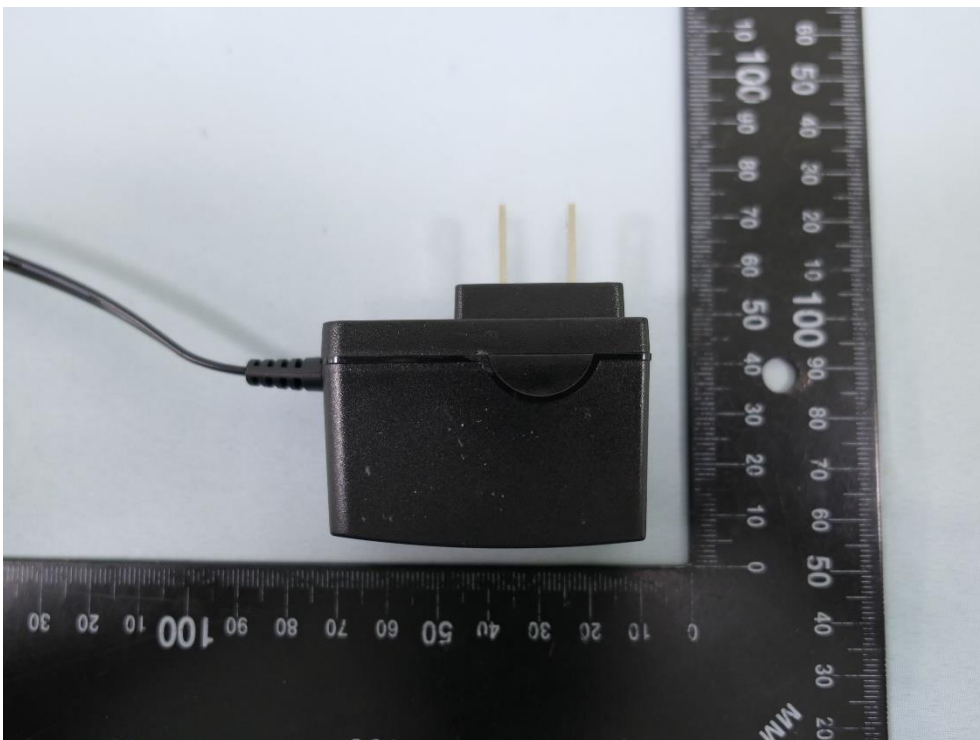

**Product: Pan/Tilt AI Home
Security Wi-Fi Camera**

Brand Name: tp-link

Model Number: Tapo C220

External Photograph

(1) EUT Photo

(2) EUT Photo

(3) EUT Photo

(4) EUT Photo

(5) EUT Photo

(6) EUT Photo

(7) EUT Photo

(8) EUT Photo

(9) Adapter Photo

(10) Adapter Photo

(11) Adapter Photo

(12) Adapter Photo