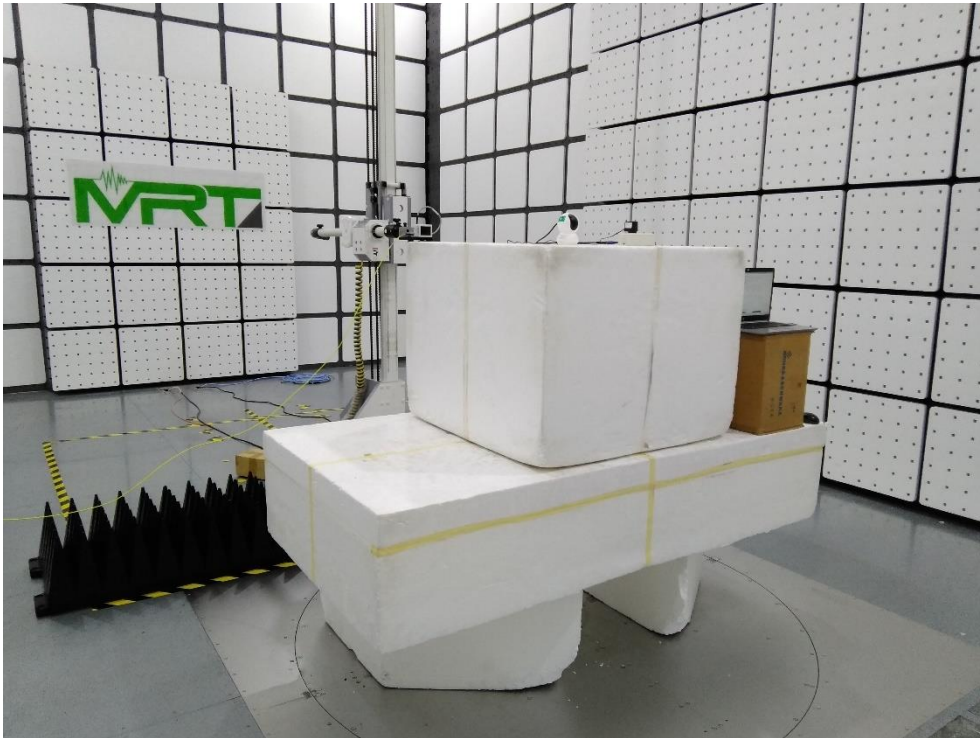

## RF Test Photograph

Description: Front View of Conducted Emission Test Setup

Description: Back View of Conducted Emission Test Setup

Description: Radiated Emission Test Setup for below 1GHz

Description: Radiated Emission Test Setup for above 1GHz

Description: Radiated Emission Test Setup for 18GHz~25GHz

Description: Radiated Emission Test Setup for 9kHz~30MHz

Description: Conducted Test Setup