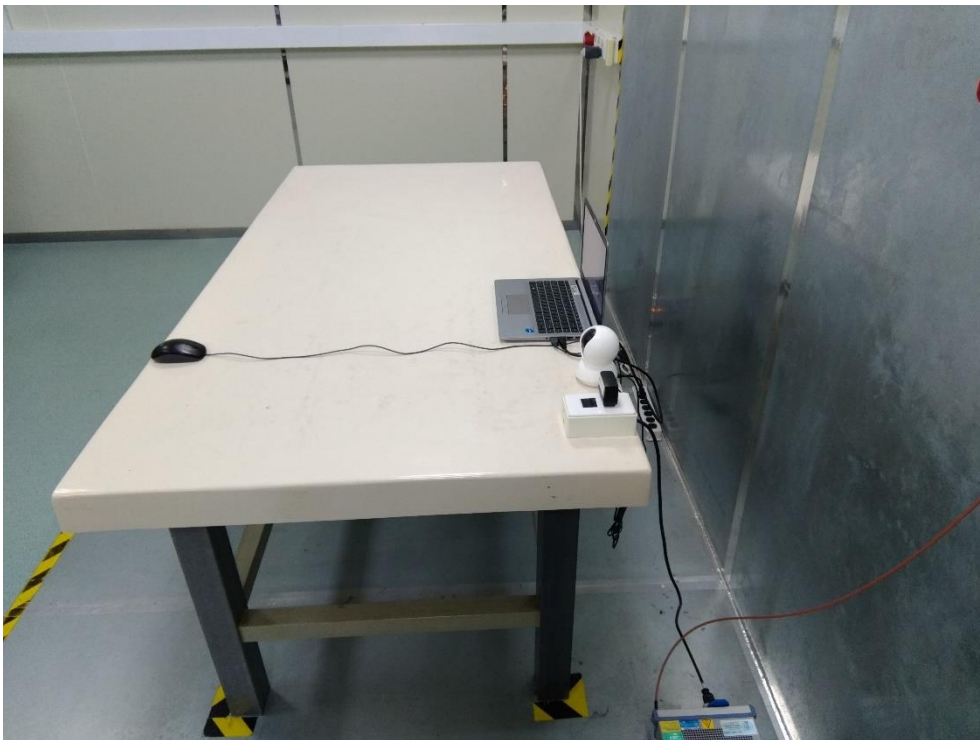

## RF Test Photograph

Description: Front View of Conducted Emission Test Setup

Description: Back View of Conducted Emission Test Setup

Description: Radiated Emission Test Setup for below 1GHz

Description: Radiated Emission Test Setup for above 1GHz

Description: Radiated Emission Test Setup for 18GHz~25GHz

Description: Radiated Emission Test Setup for 9kHz~30MHz

Description: Conducted Test Setup