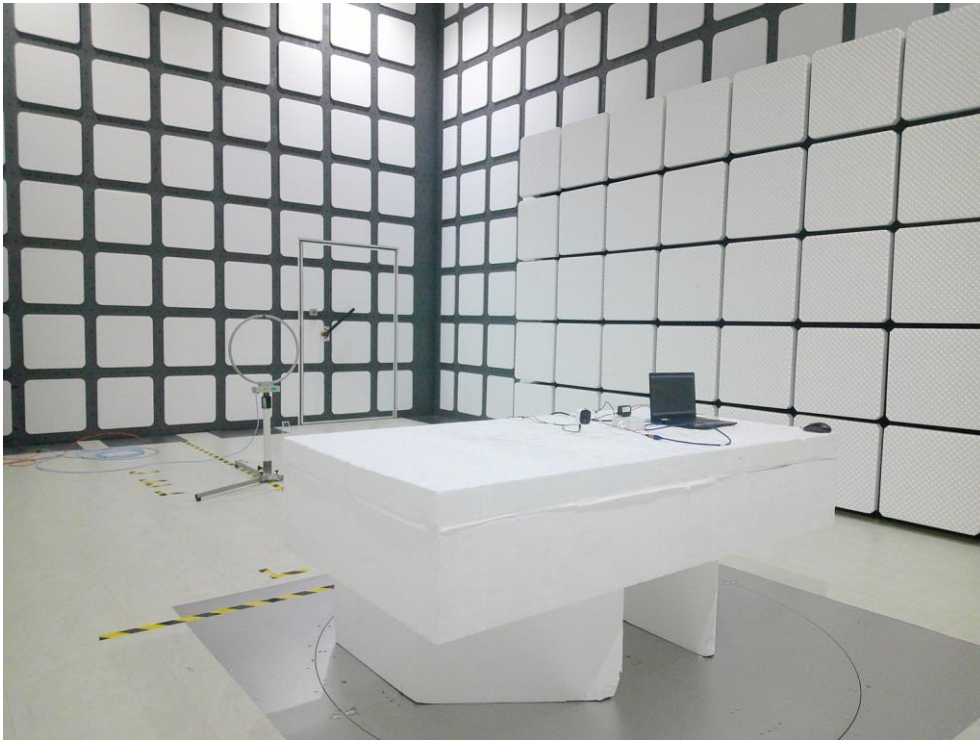

## RF Test Photograph

Description: Front View of Conducted Emission Test Setup

Description: Back View of Conducted Emission Test Setup

Description: Radiated Emission Test Setup for 9kHz~30MHz

Description: Radiated Emission Test Setup for 30MHz~1GHz

Description: Radiated Emission Test Setup for 1GHz~18GHz

Description: Radiated Emission Test Setup for 18GHz~40GHz

Description: Conducted Emission Test Setup