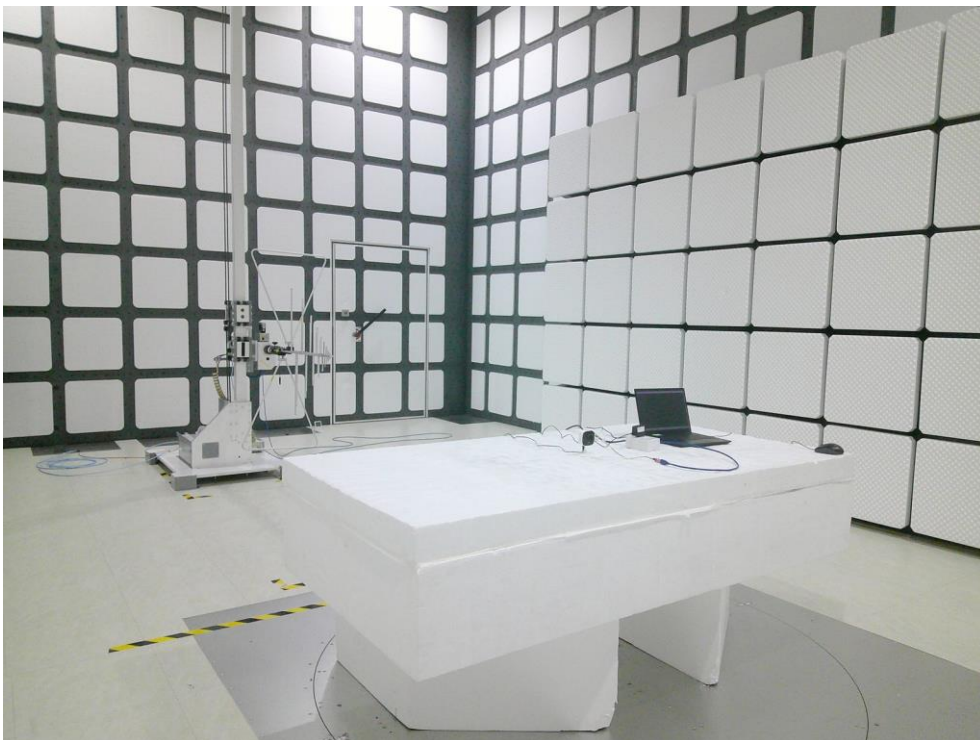

## RF Test Photograph

Description: Front View of Conducted Emission Test Setup

Description: Back View of Conducted Emission Test Setup

Description: Radiated Emission Test Setup for 9kHz~30MHz

Description: Radiated Emission Test Setup for 30MHz~1GHz

Description: Radiated Emission Test Setup for 1GHz~18GHz

Description: Radiated Emission Test Setup for 18GHz~40GHz

Description: Conducted Emission Test Setup