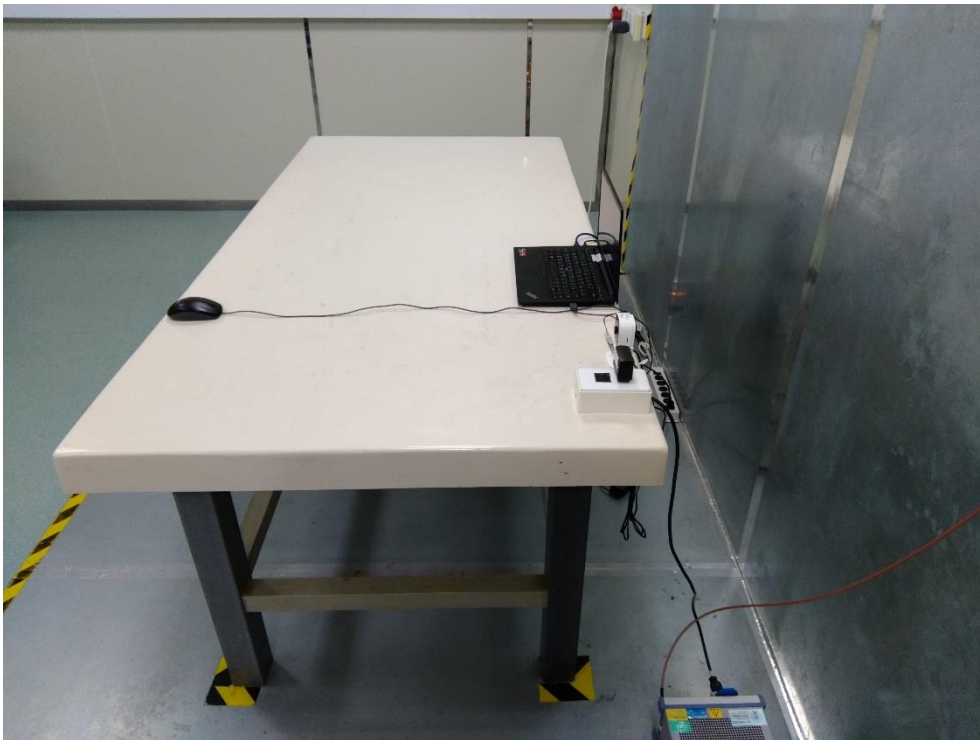

## RF Test Photograph

Description: Front View of Conducted Emission Test Setup

Description: Back View of Conducted Emission Test Setup

Description: Radiated Emission Test Setup for 9kHz~30MHz

Description: Radiated Emission Test Setup for 30MHz~1GHz

Description: Radiated Emission Test Setup for 1GHz~18GHz

Description: Radiated Emission Test Setup for 18GHz~40GHz

Description: Conducted Emission Test Setup