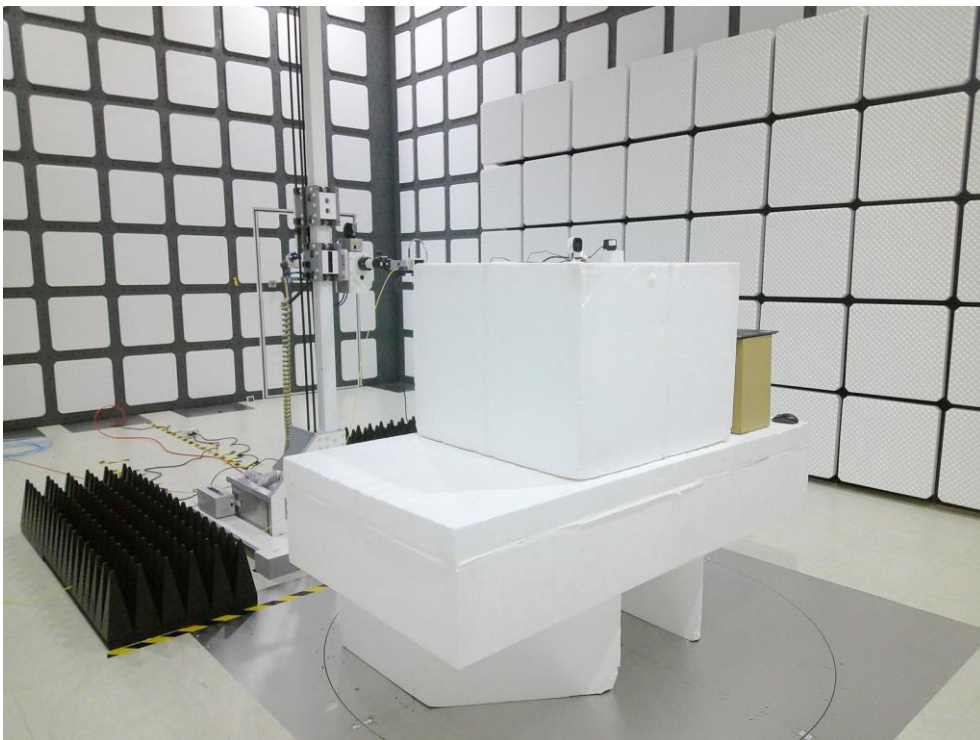

## RF Test Photograph

Description: Front View of Conducted Emission Test Setup

Description: Back View of Conducted Emission Test Setup

Description: Radiated Emission Test Setup for 9kHz~30MHz

Description: Radiated Emission Test Setup for 30MHz~1GHz

Description: Radiated Emission Test Setup for 1GHz~18GHz

Description: Radiated Emission Test Setup for 18GHz~40GHz

Description: Conducted Emission Test Setup