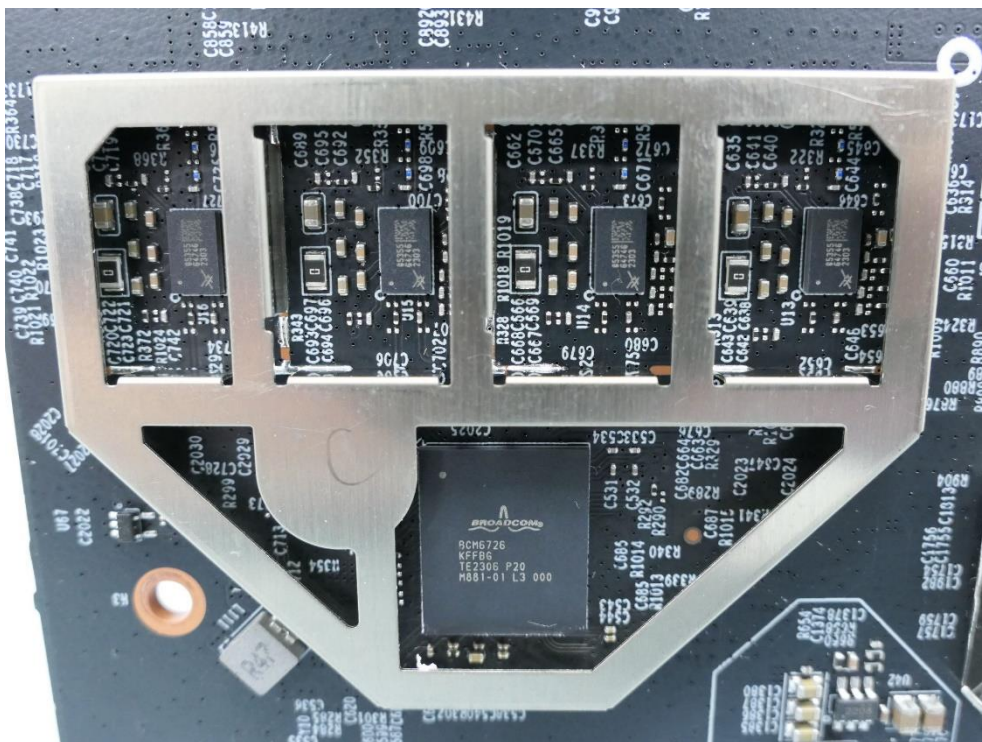

Product: BE24000 Quad-Band
Wi-Fi 7 Router

Brand Name: tp-link

Model Number: Archer BE900

Internal Photograph

(1) EUT Photo

(2) EUT Photo

(3) EUT Photo

(4) EUT Photo

(5) EUT Photo

(6) EUT Photo

(7) EUT Photo

(8) EUT Photo

(9) EUT Photo

(10) EUT Photo

(11) EUT Photo

(12) EUT Photo

(13) EUT Photo

(14) EUT Photo

(15) EUT Photo

(16) EUT Photo

(17) EUT Photo

(18) EUT Photo

(23) EUT Photo

(24) EUT Photo

(29) EUT Photo

(30) EUT Photo

(31) EUT Photo

(32) EUT Photo