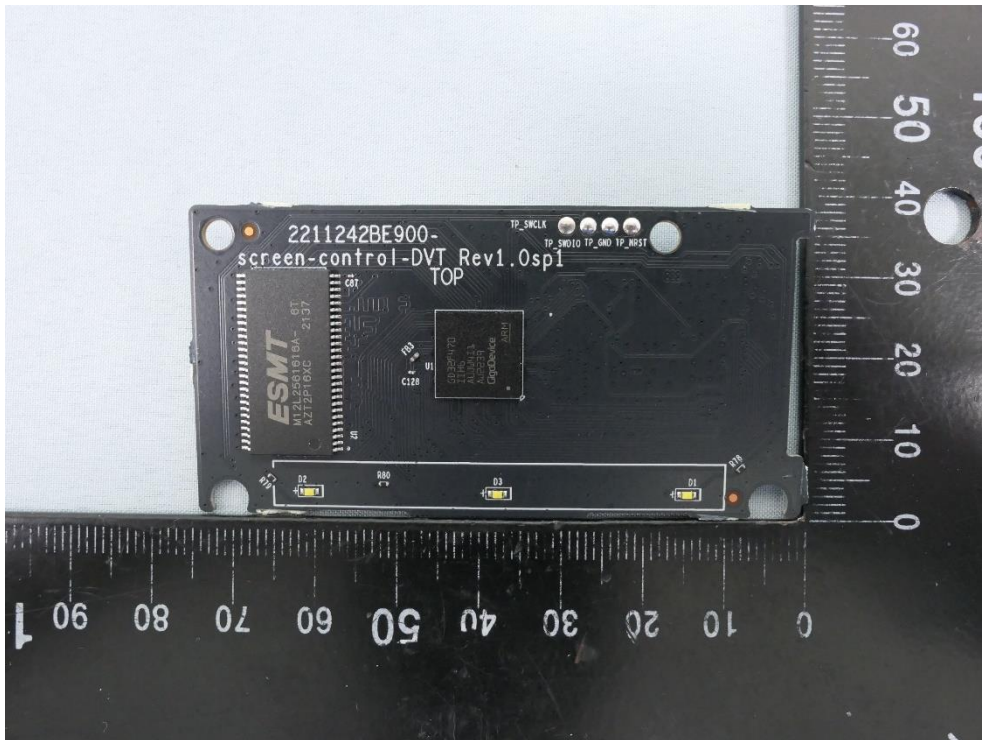

Product: BE24000 Quad-Band
Wi-Fi 7 Router

Brand Name: tp-link

Model Number: Archer BE900

Internal Photograph

(1) EUT Photo

(2) EUT Photo

(3) EUT Photo

(4) EUT Photo

(5) EUT Photo

(6) EUT Photo

(7) EUT Photo

(8) EUT Photo

(9) EUT Photo

(10) EUT Photo

(11) EUT Photo

(12) EUT Photo