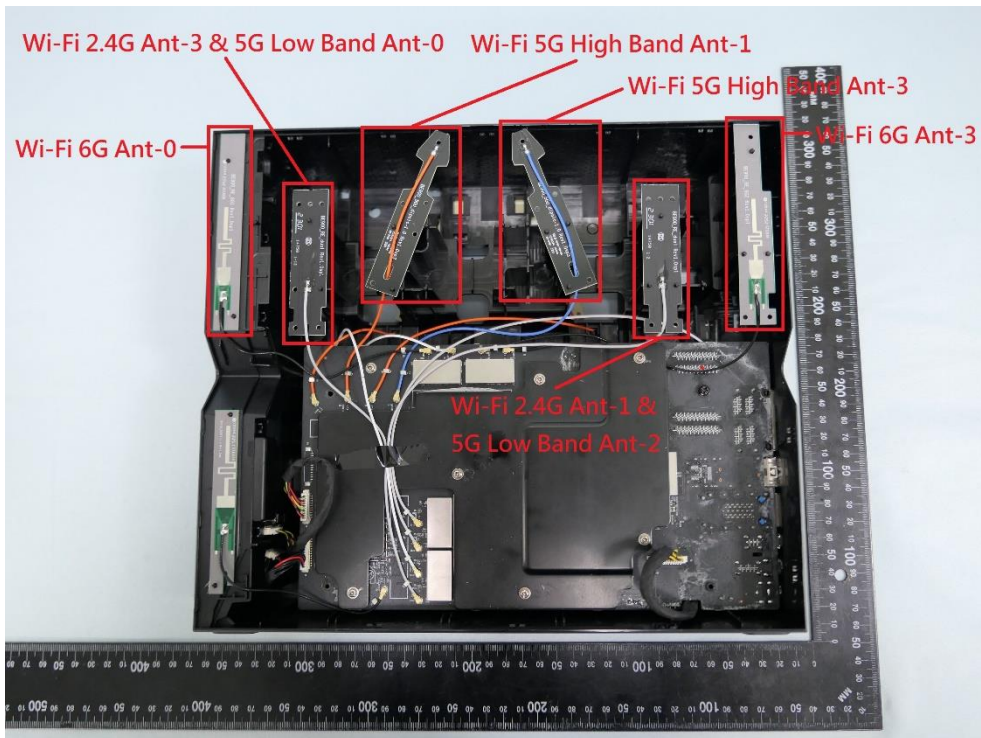

Product: BE24000 Quad-Band
Wi-Fi 7 Router

Brand Name: tp-link

Model Number: Archer BE900

Internal Photograph

(1) EUT Photo

(2) EUT Photo

(3) EUT Photo

(4) EUT Photo

(5) EUT Photo

(6) EUT Photo

(7) EUT Photo

(8) EUT Photo

(9) EUT Photo

(10) EUT Photo

(11) EUT Photo

(12) EUT Photo