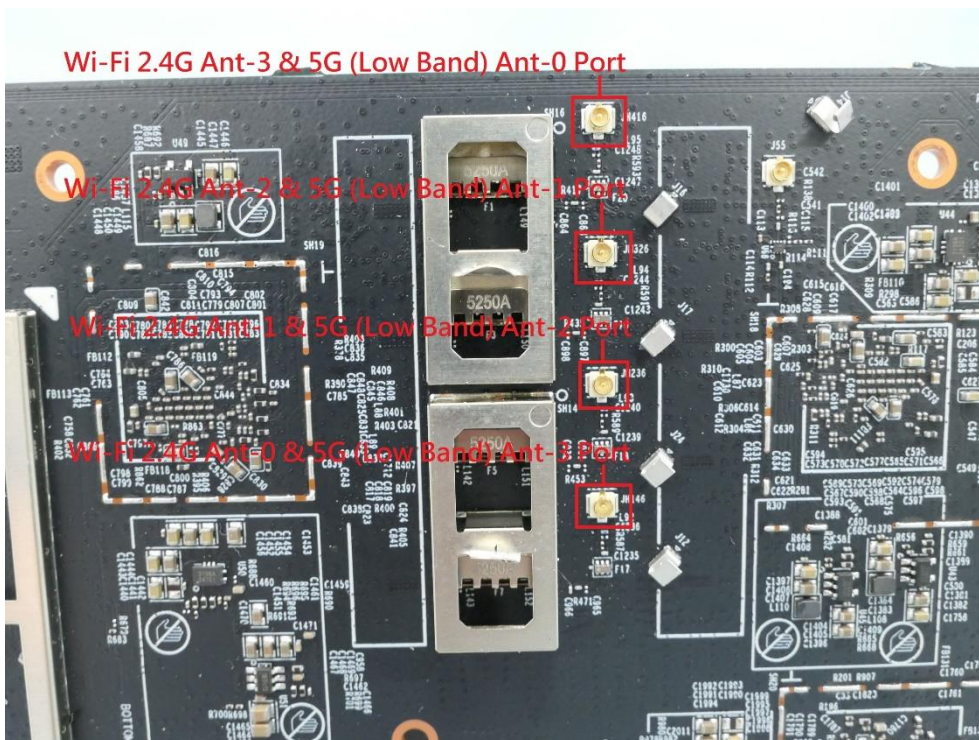

Product: BE24000 Quad-Band
Wi-Fi 7 Router

Brand Name: tp-link

Model Number: Archer BE900

Internal Photograph

(1) EUT Photo

(2) EUT Photo

(3) EUT Photo

(4) EUT Photo

(13) EUT Photo

(14) EUT Photo

(15) EUT Photo

(16) EUT Photo

(17) EUT Photo

(18) EUT Photo

(23) EUT Photo

(24) EUT Photo