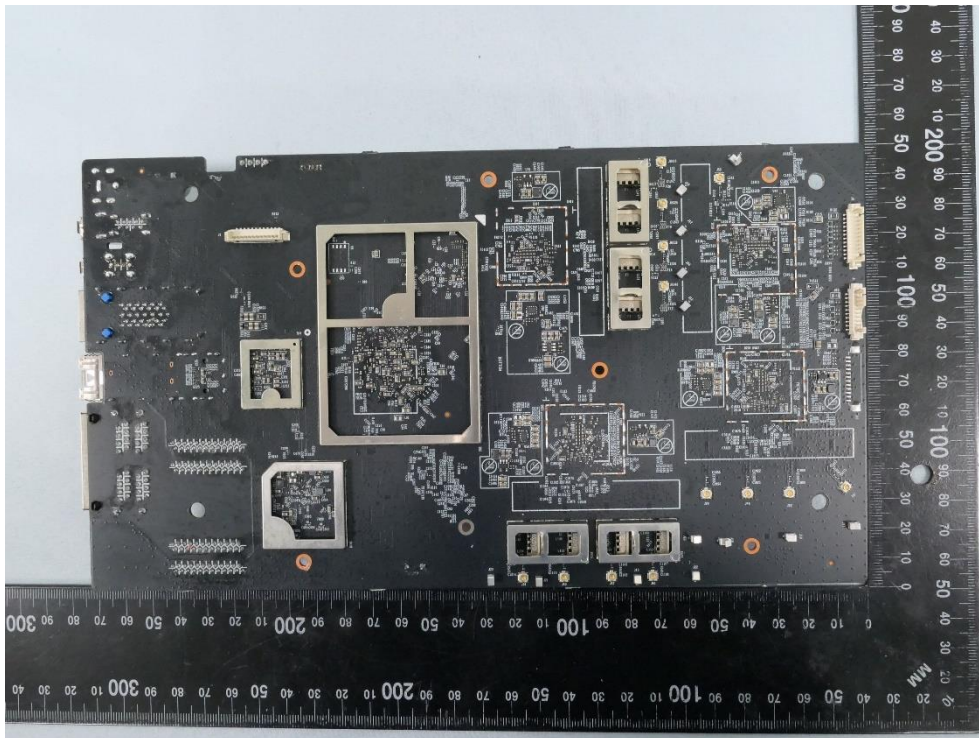

Product: BE24000 Quad-Band
Wi-Fi 7 Router

Brand Name: tp-link

Model Number: Archer BE900

Internal Photograph

(1) EUT Photo

(2) EUT Photo

(3) EUT Photo

(4) EUT Photo

(13) EUT Photo

(14) EUT Photo

(15) EUT Photo

(16) EUT Photo

(17) EUT Photo

(18) EUT Photo

(23) EUT Photo

(24) EUT Photo