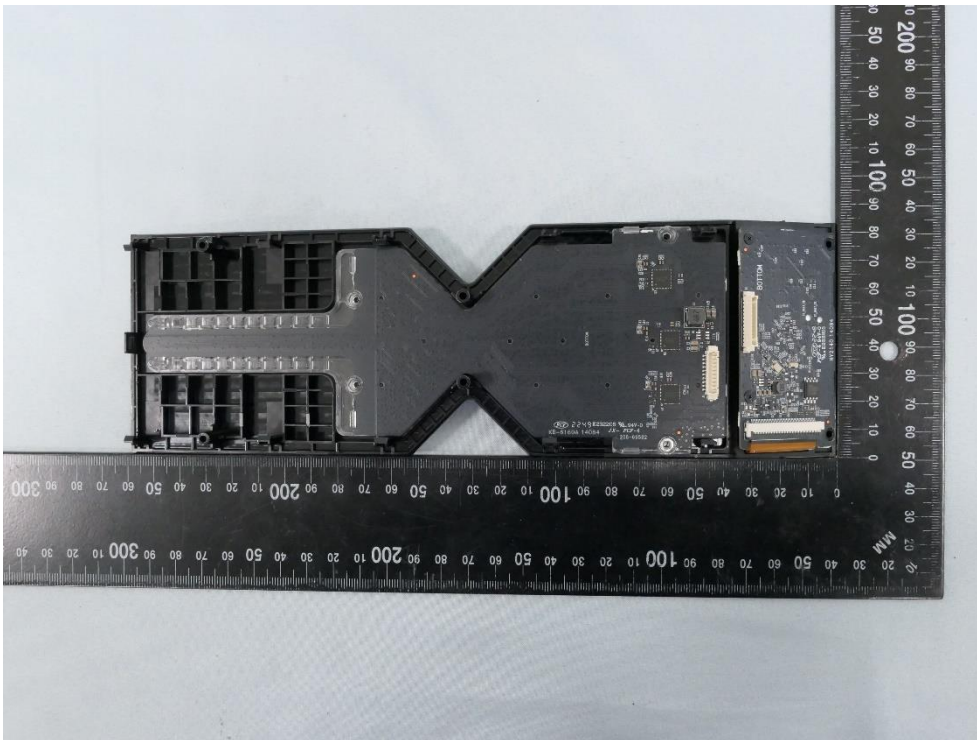

Product: BE24000 Quad-Band
Wi-Fi 7 Router

Brand Name: tp-link

Model Number: Archer BE900

Internal Photograph

(1) EUT Photo

(2) EUT Photo

(3) EUT Photo

(4) EUT Photo

(5) EUT Photo

(6) EUT Photo

(7) EUT Photo

(8) EUT Photo

(9) EUT Photo

(10) EUT Photo

(11) EUT Photo

(12) EUT Photo