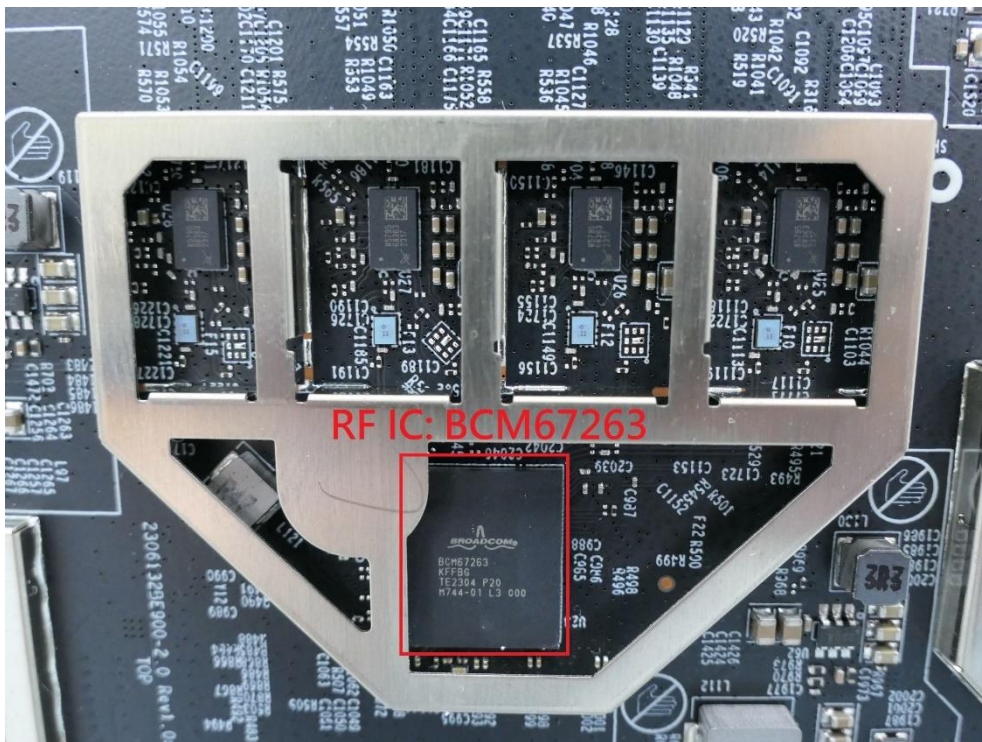

Product: BE24000 Quad-Band
Wi-Fi 7 Router

Brand Name: tp-link

Model Number: Archer BE900

Internal Photograph

(1) EUT Photo

(2) EUT Photo

(3) EUT Photo

(4) EUT Photo

(5) EUT Photo

(6) EUT Photo

(7) EUT Photo

(8) EUT Photo

(9) EUT Photo

(10) EUT Photo

(11) EUT Photo

(12) EUT Photo

(13) EUT Photo

(14) EUT Photo

(15) EUT Photo

(16) EUT Photo

(17) EUT Photo

(18) EUT Photo

(23) EUT Photo

(24) EUT Photo

(29) EUT Photo

(30) EUT Photo

(31) EUT Photo

(32) EUT Photo