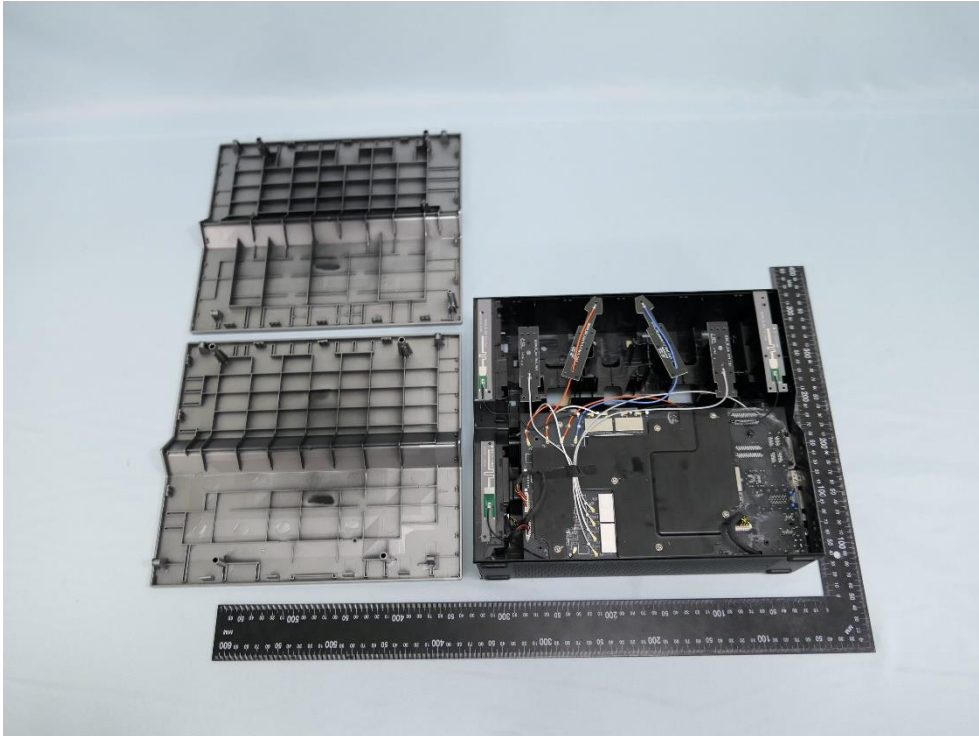

Product: BE24000 Quad-Band
Wi-Fi 7 Router

Brand Name: tp-link

Model Number: Archer BE900

Internal Photograph

(1) EUT Photo

(2) EUT Photo

(3) EUT Photo

(4) EUT Photo

(5) EUT Photo

(6) EUT Photo

(7) EUT Photo

(8) EUT Photo

(9) EUT Photo

(10) EUT Photo

(11) EUT Photo

(12) EUT Photo