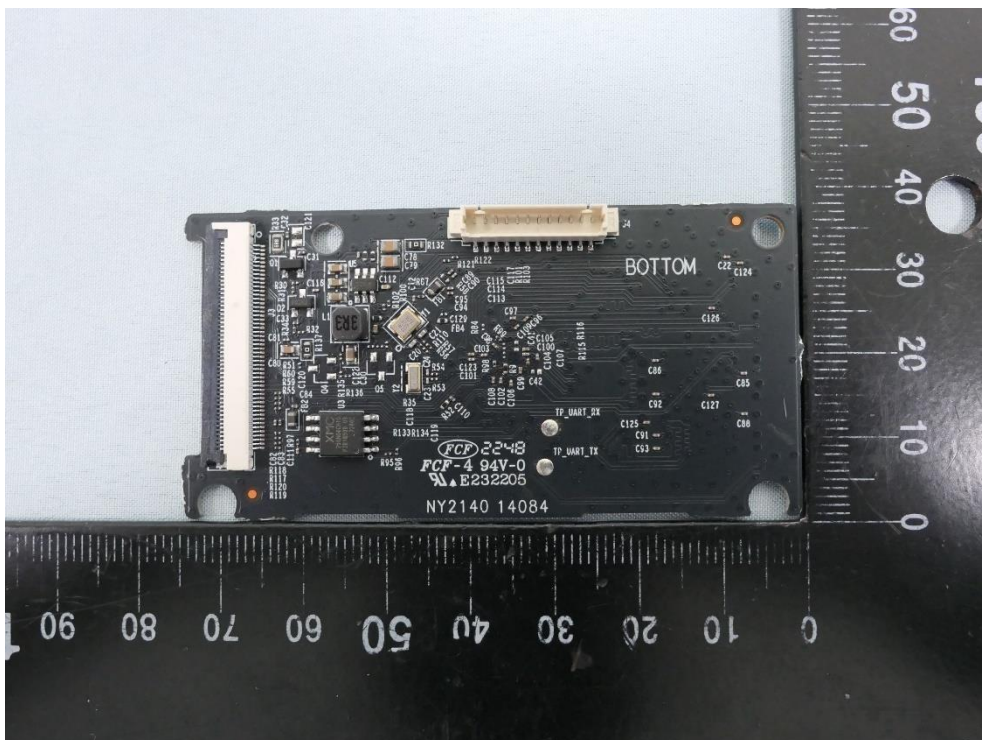

Product: BE24000 Quad-Band
Wi-Fi 7 Router

Brand Name: tp-link

Model Number: Archer BE900

Internal Photograph

(1) EUT Photo

(2) EUT Photo

(3) EUT Photo

(4) EUT Photo

(5) EUT Photo

(6) EUT Photo

(7) EUT Photo

(8) EUT Photo

(9) EUT Photo

(10) EUT Photo

(11) EUT Photo

(12) EUT Photo