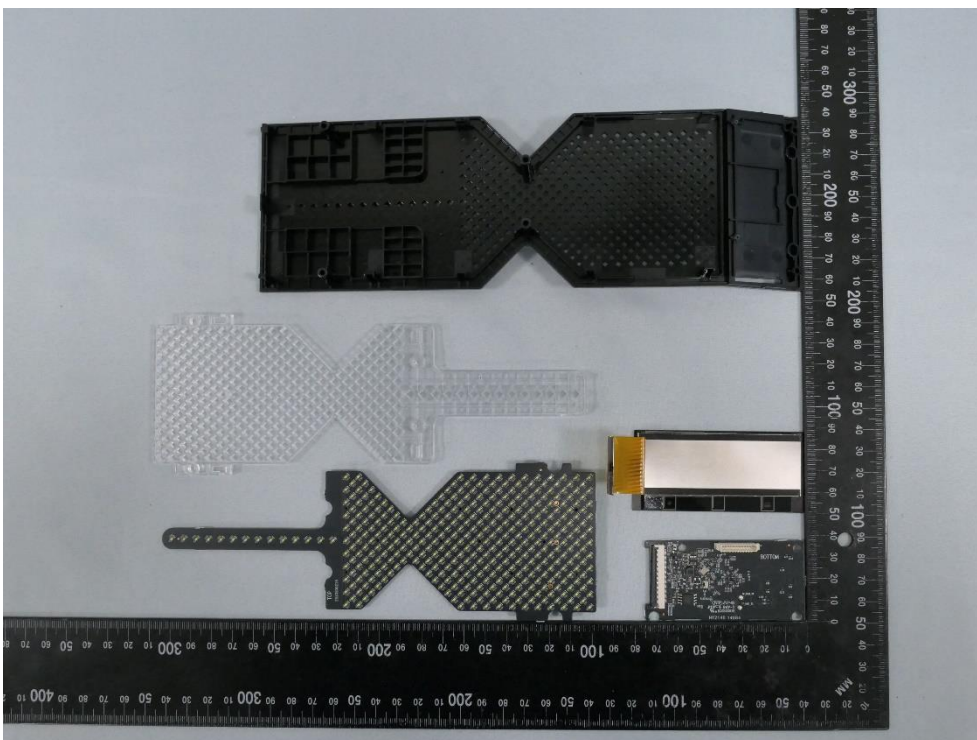

Product: BE24000 Quad-Band
Wi-Fi 7 Router

Brand Name: tp-link

Model Number: Archer BE900

Internal Photograph

(1) EUT Photo

(2) EUT Photo

(3) EUT Photo

(4) EUT Photo

(5) EUT Photo

(6) EUT Photo

(7) EUT Photo

(8) EUT Photo

(9) EUT Photo

(10) EUT Photo

(11) EUT Photo

(12) EUT Photo