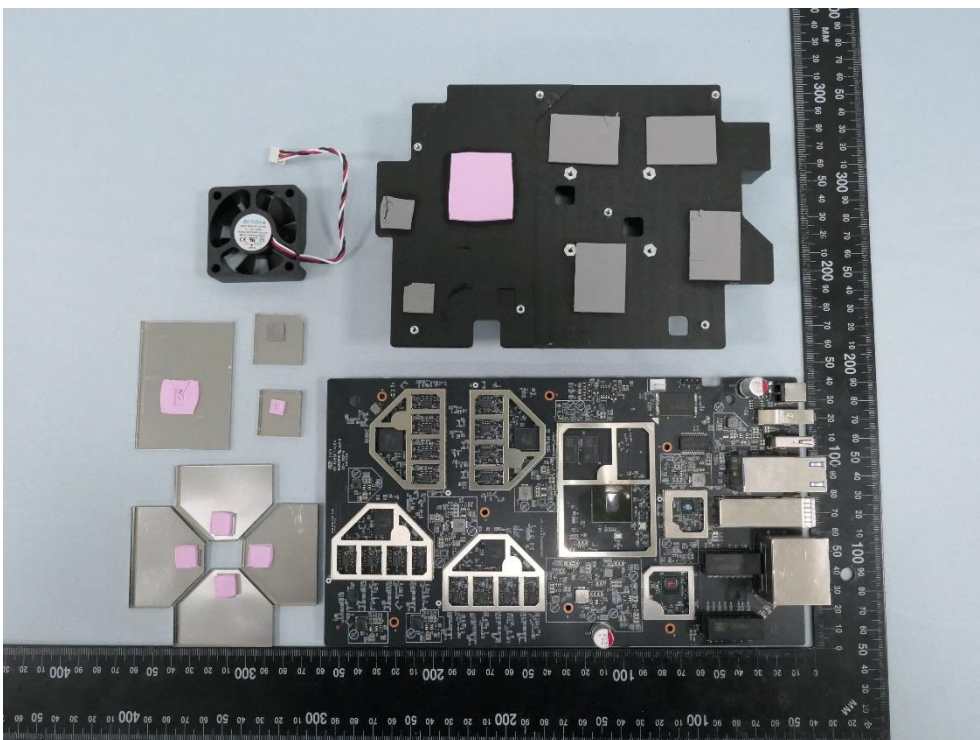

Product: BE24000 Quad-Band
Wi-Fi 7 Router

Brand Name: tp-link

Model Number: Archer BE900

Internal Photograph

(1) EUT Photo

(2) EUT Photo

(3) EUT Photo

(4) EUT Photo

(13) EUT Photo

(14) EUT Photo

(15) EUT Photo

(16) EUT Photo

(17) EUT Photo

(18) EUT Photo

(23) EUT Photo

(24) EUT Photo