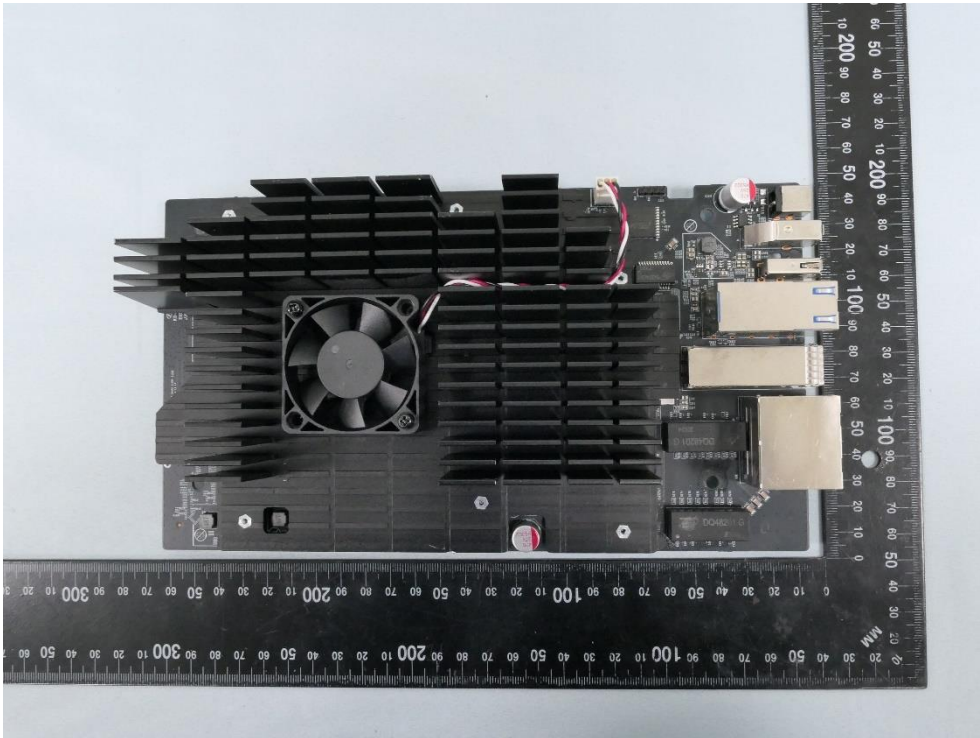

Product: BE24000 Quad-Band
Wi-Fi 7 Router

Brand Name: tp-link

Model Number: Archer BE900

Internal Photograph

(1) EUT Photo

(2) EUT Photo

(3) EUT Photo

(4) EUT Photo

(13) EUT Photo

(14) EUT Photo

(15) EUT Photo

(16) EUT Photo

(17) EUT Photo

(18) EUT Photo

(23) EUT Photo

(24) EUT Photo