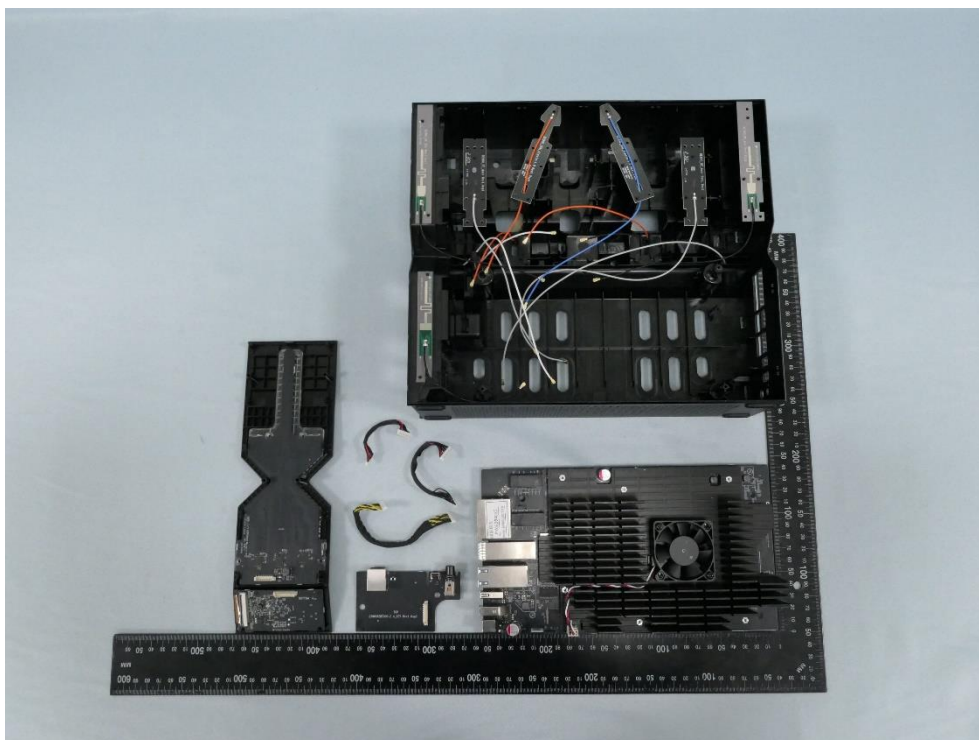

Product: BE24000 Quad-Band
Wi-Fi 7 Router

Brand Name: tp-link

Model Number: Archer BE900

Internal Photograph

(1) EUT Photo

(2) EUT Photo

(3) EUT Photo

(4) EUT Photo

(5) EUT Photo

(6) EUT Photo

(7) EUT Photo

(8) EUT Photo

(9) EUT Photo

(10) EUT Photo

(11) EUT Photo

(12) EUT Photo