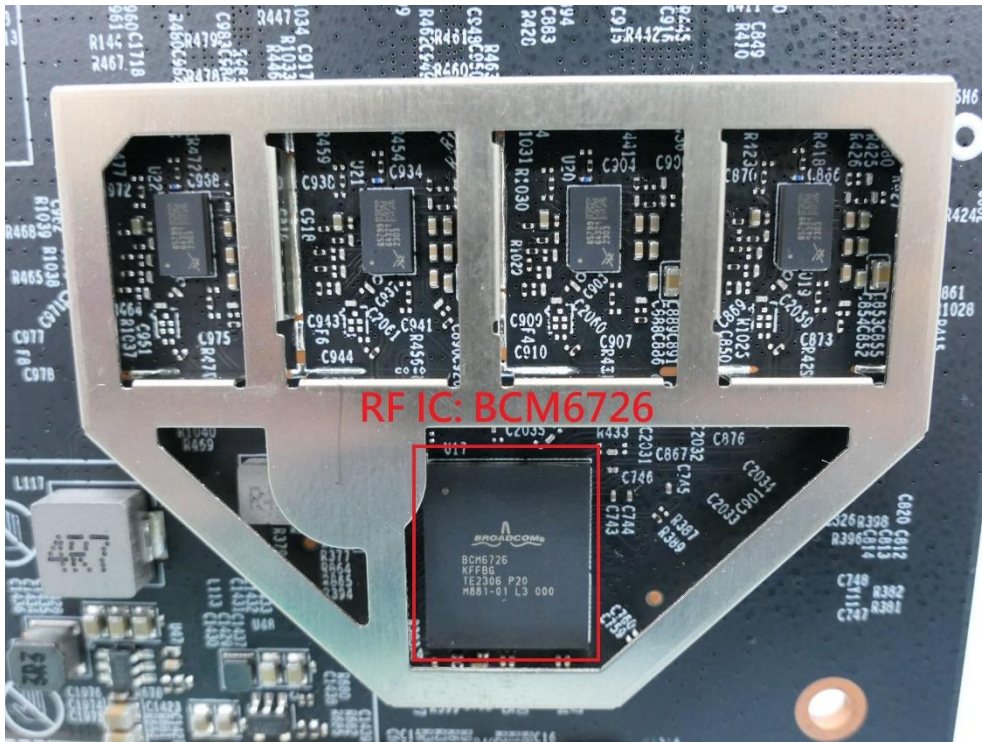

Product: BE24000 Quad-Band
Wi-Fi 7 Router

Brand Name: tp-link

Model Number: Archer BE900

Internal Photograph

(1) EUT Photo

(2) EUT Photo

(3) EUT Photo

(4) EUT Photo

(13) EUT Photo

(14) EUT Photo

(15) EUT Photo

(16) EUT Photo

(17) EUT Photo

(18) EUT Photo

(23) EUT Photo

(24) EUT Photo

(29) EUT Photo

(30) EUT Photo

(31) EUT Photo

(32) EUT Photo