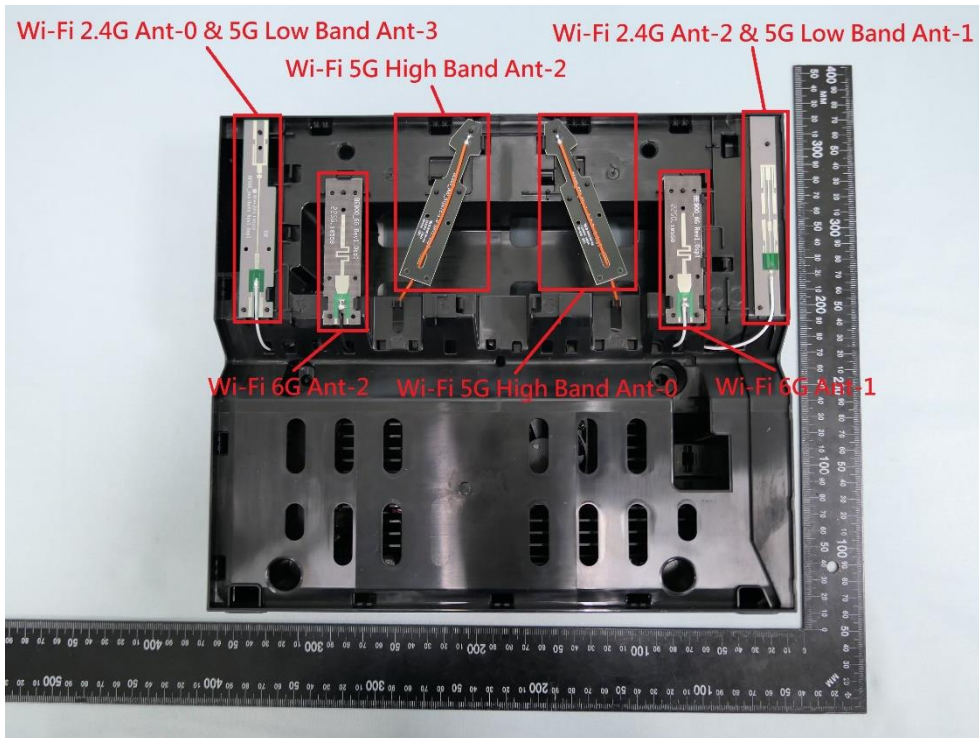

Product: BE24000 Quad-Band
Wi-Fi 7 Router

Brand Name: tp-link

Model Number: Archer BE900

Internal Photograph

(1) EUT Photo

(2) EUT Photo

(3) EUT Photo

(4) EUT Photo

(5) EUT Photo

(6) EUT Photo

(7) EUT Photo

(8) EUT Photo

(9) EUT Photo

(10) EUT Photo

(11) EUT Photo

(12) EUT Photo