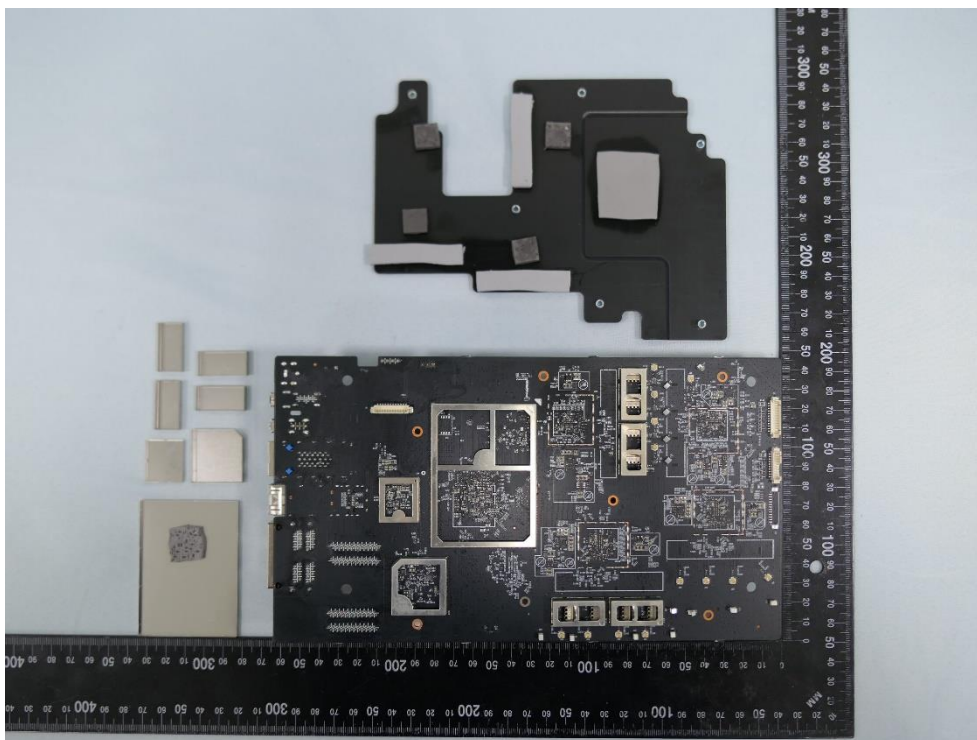

Product: BE24000 Quad-Band
Wi-Fi 7 Router

Brand Name: tp-link

Model Number: Archer BE900

Internal Photograph

(1) EUT Photo

(2) EUT Photo

(3) EUT Photo

(4) EUT Photo

(5) EUT Photo

(6) EUT Photo

(7) EUT Photo

(8) EUT Photo

(9) EUT Photo

(10) EUT Photo

(11) EUT Photo

(12) EUT Photo

(13) EUT Photo

(14) EUT Photo

(15) EUT Photo

(16) EUT Photo

(17) EUT Photo

(18) EUT Photo

(23) EUT Photo

(24) EUT Photo