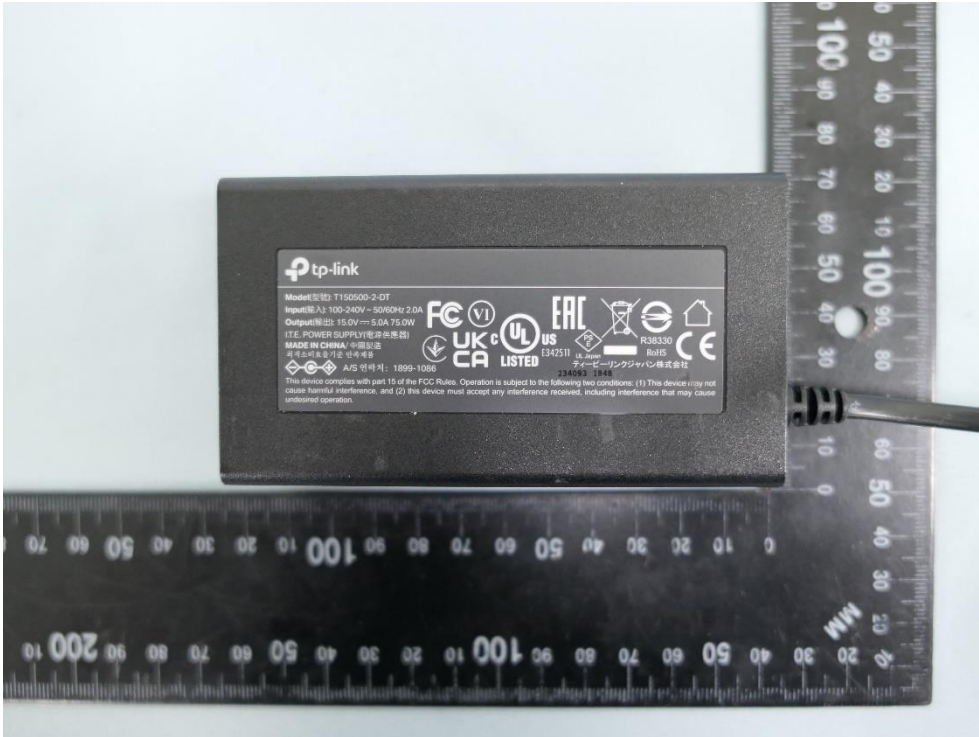

**Product: BE24000 Quad-Band
Wi-Fi 7 Router**

Brand Name: tp-link

Model Number: Archer BE900

External Photograph

(1) EUT Photo

(2) EUT Photo

(3) EUT Photo

(4) EUT Photo

(5) EUT Photo

(6) EUT Photo

(7) EUT Photo

(8) EUT Photo

(9) EUT Photo

(10) EUT Photo

(11) EUT Photo

(12) EUT Photo