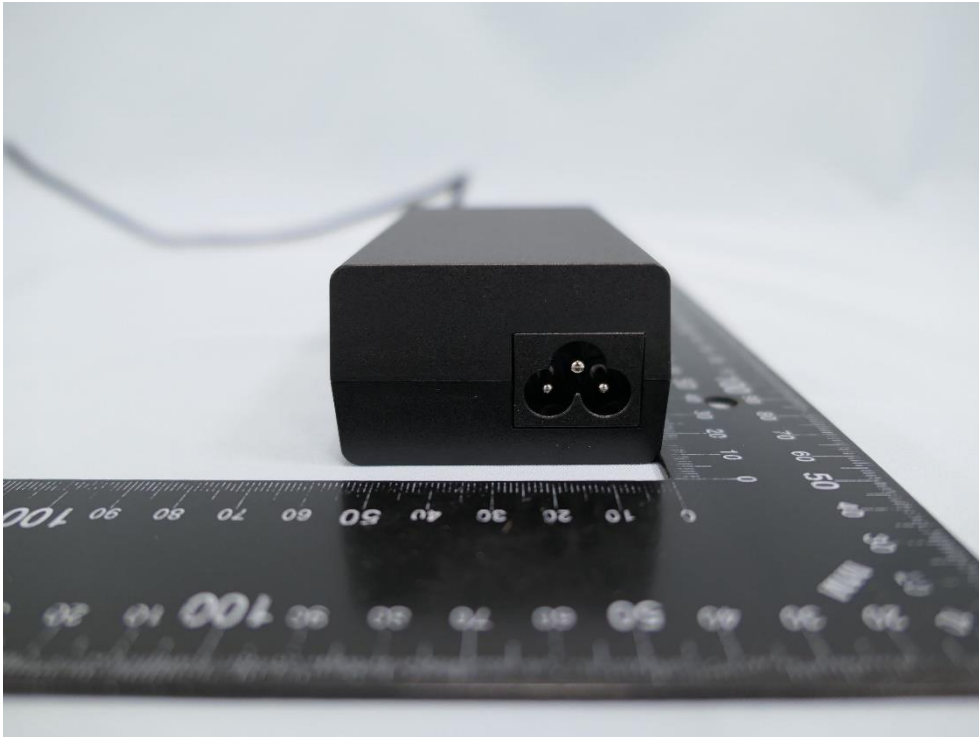

(13) EUT Photo