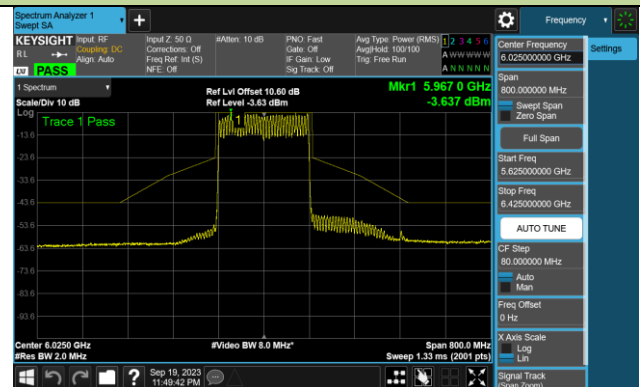

Channel 183 (6865MHz)

Channel 199 (6945MHz)

Channel 215 (7025MHz)

802.11be-EHT160 In-Band Emission (N_{ss}=1)

Channel 15 (6025MHz)

Channel 47 (6185MHz)

Channel 79 (6345MHz)

Channel 111 (6505MHz)