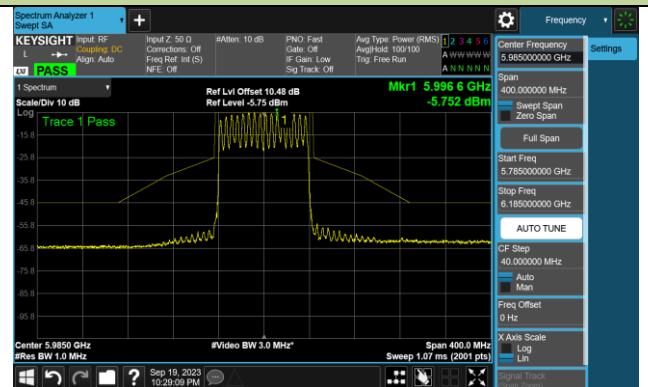

802.11be-EHT40 In-Band Emission (N_{ss}=1)

Channel 179 (6845MHz)

Channel 187 (6885MHz)

Channel 195 (6925MHz)

Channel 211 (7005MHz)

Channel 227 (7085MHz)

802.11be-EHT80 In-Band Emission (N_{ss}=1)

Channel 07 (5985MHz)

Channel 39 (6145MHz)

Channel 87 (6385MHz)

Channel 103 (6465MHz)

Channel 119 (6545MHz)

Channel 135 (6625MHz)

Channel 151 (6705MHz)

Channel 167 (6785MHz)

802.11be-EHT80 In-Band Emission (N_{ss}=1)