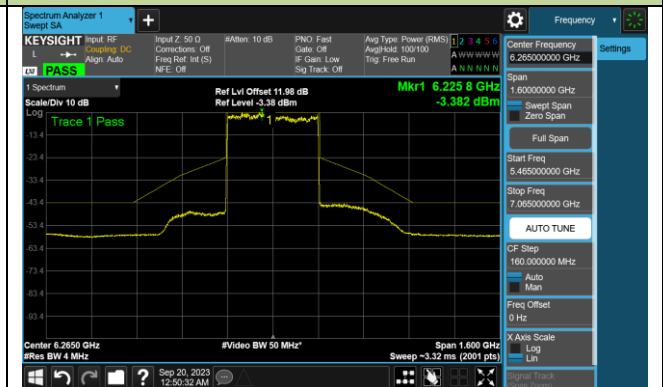

Channel 183 (6865MHz)

Channel 199 (6945MHz)

Channel 215 (7025MHz)

802.11be-EHT160 In-Band Emission (N_{ss}=1)

Channel 15 (6025MHz)

Channel 47 (6185MHz)

Channel 79 (6345MHz)

Channel 111 (6505MHz)

Channel 143 (6665MHz)

Channel 175 (6825MHz)

Channel 207 (6985MHz)

802.11be-EHT320 In-Band Emission (N_{ss}=1)

Channel 31 (6105MHz)

Channel 63 (6265MHz)

Channel 95 (6425MHz)

Channel 127 (6585MHz)

Channel 159 (6745MHz)

Channel 191 (6905MHz)

802.11ax-HE20 In-Band Emission (N_{ss}=4)

Channel 01 (5955MHz)

Channel 45 (6175MHz)

Channel 93 (6415MHz)

Channel 97 (6435MHz)

Channel 105 (6475MHz)