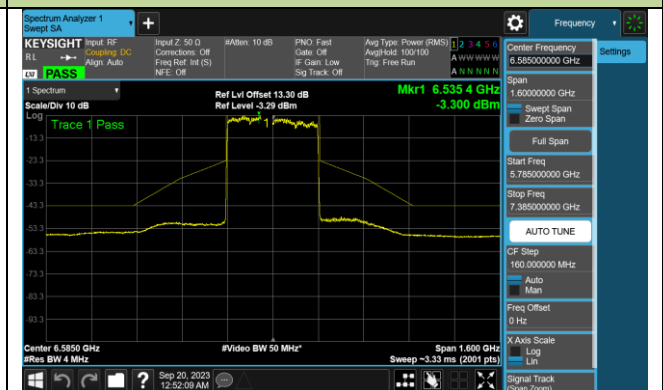

Channel 183 (6865MHz)

Channel 199 (6945MHz)

Channel 215 (7025MHz)

802.11be-EHT160 In-Band Emission (N_{ss}=1)

Channel 15 (6025MHz)

Channel 47 (6185MHz)

Channel 79 (6345MHz)

Channel 111 (6505MHz)

Channel 143 (6665MHz)

Channel 175 (6825MHz)

Channel 207 (6985MHz)

802.11be-EHT320 In-Band Emission (N_{ss}=1)

Channel 31 (6105MHz)

Channel 63 (6265MHz)

Channel 95 (6425MHz)

Channel 127 (6585MHz)

Channel 159 (6745MHz)

Channel 191 (6905MHz)

802.11ax-HE20 In-Band Emission (N_{ss}=4)

Channel 01 (5955MHz)

Channel 45 (6175MHz)

Channel 93 (6415MHz)

Channel 97 (6435MHz)

Channel 105 (6475MHz)