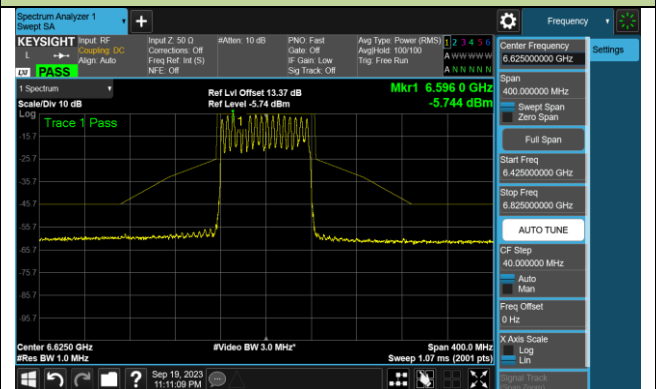

Channel 39 (6145MHz)

Channel 87 (6385MHz)

Channel 103 (6465MHz)

Channel 119 (6545MHz)

Channel 135 (6625MHz)

Channel 151 (6705MHz)

Channel 167 (6785MHz)

802.11be-EHT80 In-Band Emission (N_{ss}=1)

Channel 183 (6865MHz)

Channel 199 (6945MHz)

Channel 215 (7025MHz)

802.11be-EHT160 In-Band Emission (N_{ss}=1)

Channel 15 (6025MHz)

Channel 47 (6185MHz)

Channel 79 (6345MHz)

Channel 111 (6505MHz)