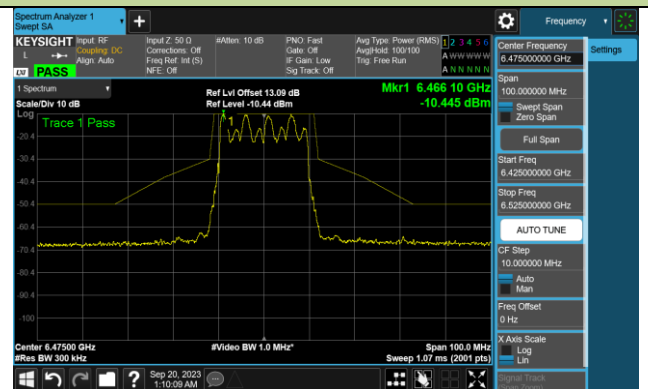

802.11be-EHT20 In-Band Emission (N_{ss}=1)

Channel 01 (5955MHz)

Channel 45 (6175MHz)

Channel 93 (6415MHz)

Channel 97 (6435MHz)

Channel 105 (6475MHz)

Channel 113 (6515MHz)

Channel 117 (6535MHz)

Channel 149 (6695MHz)

802.11be-EHT20 In-Band Emission (N_{ss}=1)

Channel 181 (6855MHz)

Channel 185 (6875MHz)

Channel 189 (6895MHz)

Channel 213 (7015MHz)

Channel 229 (7095MHz)

802.11be-EHT40 In-Band Emission (N_{ss}=1)