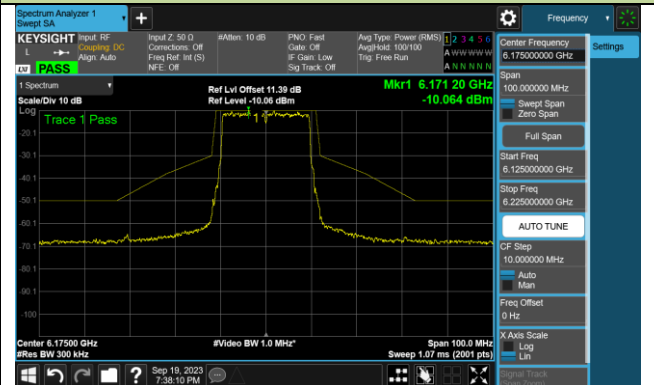

Channel 159 (6745MHz)

Channel 191 (6905MHz)

802.11ax-HE20 In-Band Emission (N_{ss}=4)

Channel 01 (5955MHz)

Channel 45 (6175MHz)

Channel 93 (6415MHz)

Channel 97 (6435MHz)

Channel 105 (6475MHz)

Channel 113 (6515MHz)

Channel 117 (6535MHz)

Channel 149 (6695MHz)

802.11ax-HE20 In-Band Emission (NSS=4)

Channel 181 (6855MHz)

Channel 185 (6875MHz)

Channel 189 (6895MHz)

Channel 213 (7015MHz)