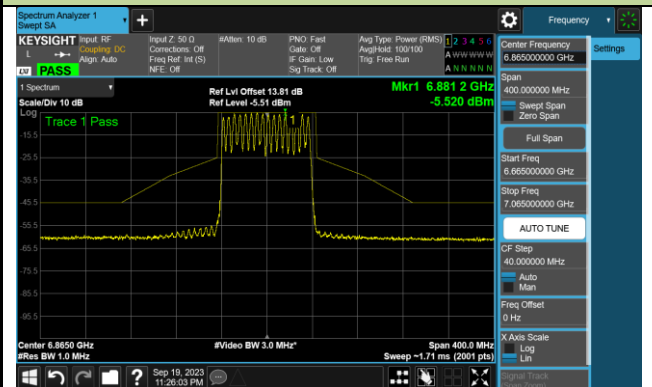

802.11be-EHT80 In-Band Emission (N_{ss}=1)

Channel 183 (6865MHz)