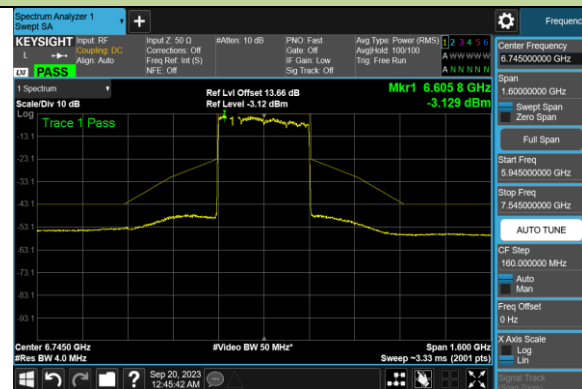

Channel 143 (6665MHz)

Channel 175 (6825MHz)

Channel 207 (6985MHz)

802.11be-EHT320 In-Band Emission (N_{ss}=1)

Channel 31 (6105MHz)

Channel 63 (6265MHz)

Channel 95 (6425MHz)

Channel 127 (6585MHz)

Channel 159 (6745MHz)

Channel 191 (6905MHz)

802.11ax-HE20 In-Band Emission (N_{ss}=4)

Channel 01 (5955MHz)

Channel 45 (6175MHz)

Channel 93 (6415MHz)

Channel 97 (6435MHz)

Channel 105 (6475MHz)