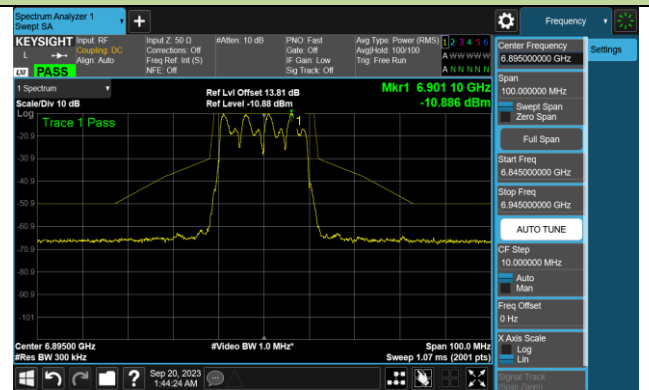

802.11be-EHT20 In-Band Emission (N_{ss}=1)

Channel 01 (5955MHz)

Channel 45 (6175MHz)

Channel 93 (6415MHz)

Channel 97 (6435MHz)

Channel 105 (6475MHz)

Channel 113 (6515MHz)

Channel 117 (6535MHz)

Channel 149 (6695MHz)

802.11be-EHT20 In-Band Emission (N_{ss}=1)

Channel 181 (6855MHz)

Channel 185 (6875MHz)

Channel 189 (6895MHz)

Channel 213 (7015MHz)

Channel 229 (7095MHz)

802.11be-EHT40 In-Band Emission (N_{ss}=1)

Channel 03 (5965MHz)

Channel 43 (6165MHz)

Channel 91 (6405MHz)

Channel 99 (6445MHz)

Channel 107 (6485MHz)

Channel 115 (6525MHz)

Channel 123 (6565MHz)

Channel 147 (6685MHz)