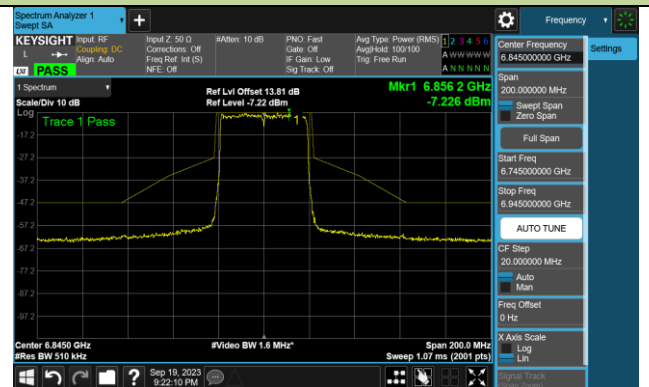

Channel 123 (6565MHz)

Channel 147 (6685MHz)

802.11ax-HE40 In-Band Emission (N_{SS}=4)

Channel 179 (6845MHz)

Channel 187 (6885MHz)

Channel 195 (6925MHz)

Channel 211 (7005MHz)

Channel 227 (7085MHz)