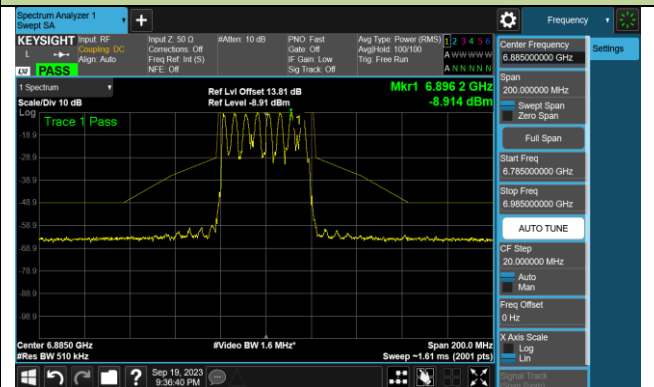

Channel 03 (5965MHz)

Channel 43 (6165MHz)

Channel 91 (6405MHz)

Channel 99 (6445MHz)

Channel 107 (6485MHz)

Channel 115 (6525MHz)

Channel 123 (6565MHz)

Channel 147 (6685MHz)

802.11be-EHT40 In-Band Emission (N_{ss}=1)

Channel 179 (6845MHz)

Channel 187 (6885MHz)

Channel 195 (6925MHz)

Channel 211 (7005MHz)

Channel 227 (7085MHz)

802.11be-EHT80 In-Band Emission (N_{ss}=1)

Channel 07 (5985MHz)