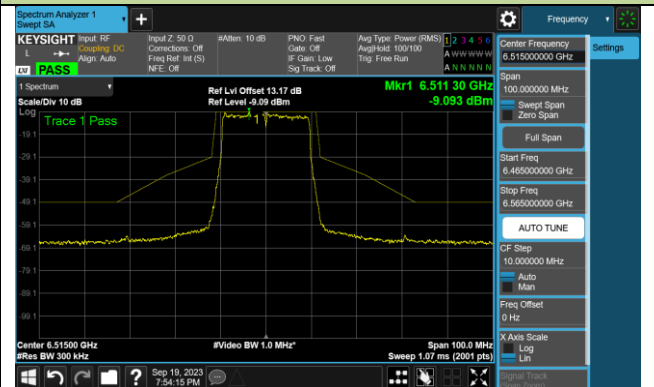

Channel 159 (6745MHz)

Channel 191 (6905MHz)

802.11ax-HE20 In-Band Emission (N_{ss}=4)

Channel 01 (5955MHz)

Channel 45 (6175MHz)

Channel 93 (6415MHz)

Channel 97 (6435MHz)

Channel 105 (6475MHz)

Channel 113 (6515MHz)

Channel 117 (6535MHz)

Channel 149 (6695MHz)

802.11ax-HE20 In-Band Emission (NSS=4)

Channel 181 (6855MHz)

Channel 185 (6875MHz)

Channel 189 (6895MHz)

Channel 213 (7015MHz)