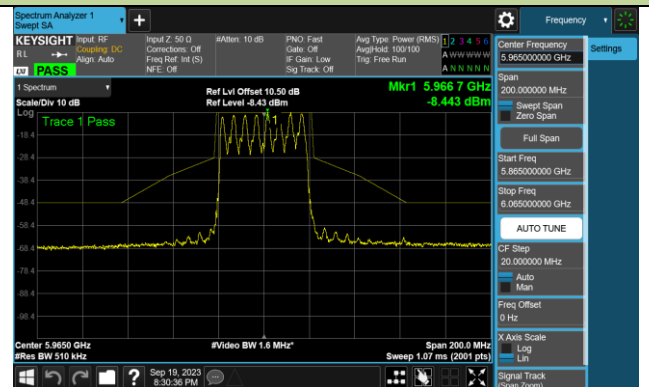

Channel 149 (6695MHz)

802.11be-EHT20 In-Band Emission (N_{ss}=1)

Channel 181 (6855MHz)

Channel 185 (6875MHz)

Channel 189 (6895MHz)

Channel 213 (7015MHz)

Channel 229 (7095MHz)

802.11be-EHT40 In-Band Emission (N_{ss}=1)

Channel 03 (5965MHz)

Channel 43 (6165MHz)

Channel 91 (6405MHz)

Channel 99 (6445MHz)

Channel 107 (6485MHz)

Channel 115 (6525MHz)

Channel 123 (6565MHz)

Channel 147 (6685MHz)