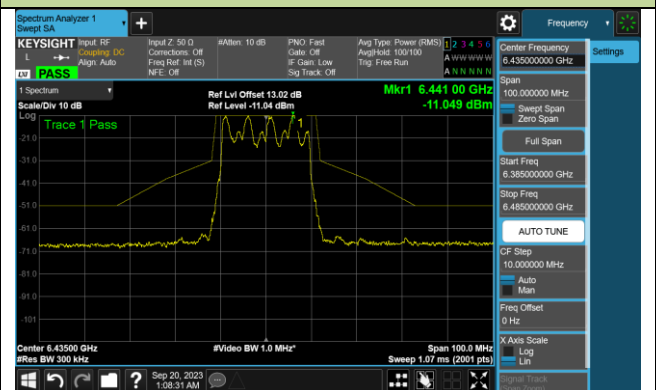

802.11be-EHT20 In-Band Emission (N_{ss}=1)

Channel 01 (5955MHz)

Channel 45 (6175MHz)

Channel 93 (6415MHz)

Channel 97 (6435MHz)

Channel 105 (6475MHz)

Channel 113 (6515MHz)

Channel 117 (6535MHz)

Channel 149 (6695MHz)

802.11be-EHT20 In-Band Emission (N_{ss}=1)

Channel 181 (6855MHz)

Channel 185 (6875MHz)

Channel 189 (6895MHz)

Channel 213 (7015MHz)

Channel 229 (7095MHz)

802.11be-EHT40 In-Band Emission (N_{ss}=1)