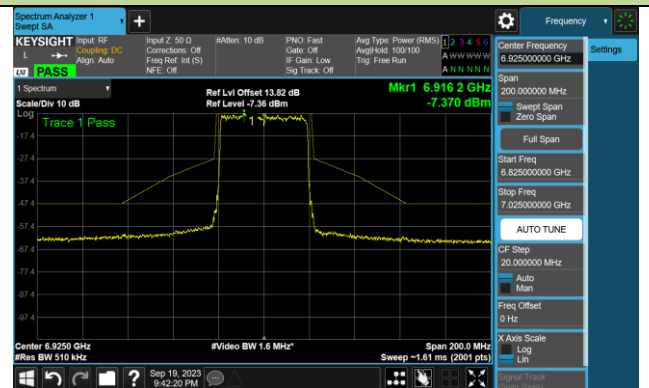

Channel 229 (7095MHz)

802.11ax-HE40 In-Band Emission (N_{ss}=4)

Channel 03 (5965MHz)

Channel 43 (6165MHz)

Channel 91 (6405MHz)

Channel 99 (6445MHz)

Channel 107 (6485MHz)

Channel 115 (6525MHz)

Channel 123 (6565MHz)

Channel 147 (6685MHz)

802.11ax-HE40 In-Band Emission (N_{SS}=4)

Channel 179 (6845MHz)

Channel 187 (6885MHz)

Channel 195 (6925MHz)

Channel 211 (7005MHz)

Channel 227 (7085MHz)