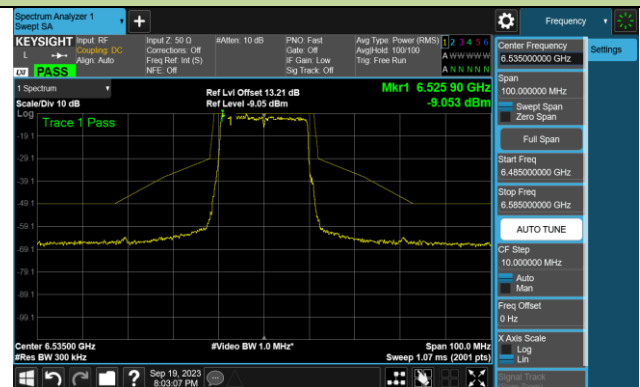

Channel 159 (6745MHz)

Channel 191 (6905MHz)

802.11ax-HE20 In-Band Emission (N_{ss}=4)

Channel 01 (5955MHz)

Channel 45 (6175MHz)

Channel 93 (6415MHz)

Channel 97 (6435MHz)

Channel 105 (6475MHz)

Channel 113 (6515MHz)

Channel 117 (6535MHz)

Channel 149 (6695MHz)

802.11ax-HE20 In-Band Emission (NSS=4)

Channel 181 (6855MHz)

Channel 185 (6875MHz)

Channel 189 (6895MHz)

Channel 213 (7015MHz)