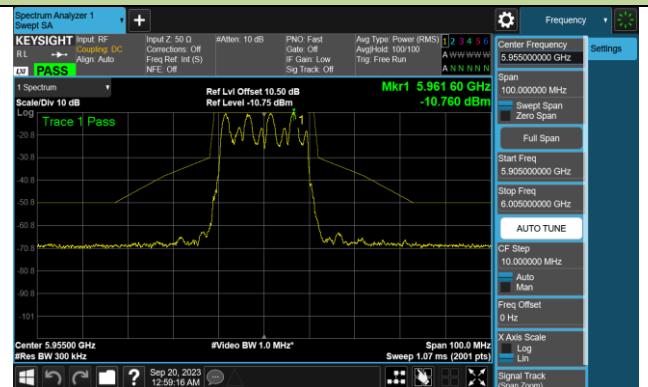

802.11be-EHT20 In-Band Emission (N_{ss}=1)

Channel 01 (5955MHz)

Channel 45 (6175MHz)

Channel 93 (6415MHz)

Channel 97 (6435MHz)

Channel 105 (6475MHz)

Channel 113 (6515MHz)

Channel 117 (6535MHz)

Channel 149 (6695MHz)

802.11be-EHT20 In-Band Emission (N_{ss}=1)

Channel 181 (6855MHz)

Channel 185 (6875MHz)

Channel 189 (6895MHz)

Channel 213 (7015MHz)

Channel 229 (7095MHz)

802.11be-EHT40 In-Band Emission (N_{ss}=1)