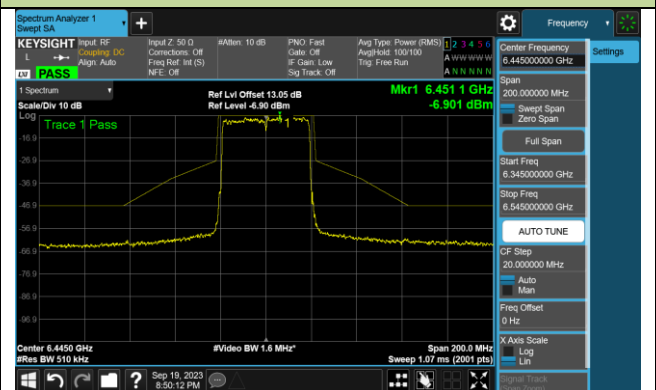

Channel 113 (6515MHz)

Channel 117 (6535MHz)

Channel 149 (6695MHz)

802.11ax-HE20 In-Band Emission (NSS=4)

Channel 181 (6855MHz)

Channel 185 (6875MHz)

Channel 189 (6895MHz)

Channel 213 (7015MHz)

Channel 229 (7095MHz)

802.11ax-HE40 In-Band Emission (N_{ss}=4)

Channel 03 (5965MHz)

Channel 43 (6165MHz)

Channel 91 (6405MHz)

Channel 99 (6445MHz)

Channel 107 (6485MHz)

Channel 115 (6525MHz)

Channel 123 (6565MHz)

Channel 147 (6685MHz)

802.11ax-HE40 In-Band Emission (N_{SS}=4)

Channel 179 (6845MHz)

Channel 187 (6885MHz)

Channel 195 (6925MHz)

Channel 211 (7005MHz)

Channel 227 (7085MHz)