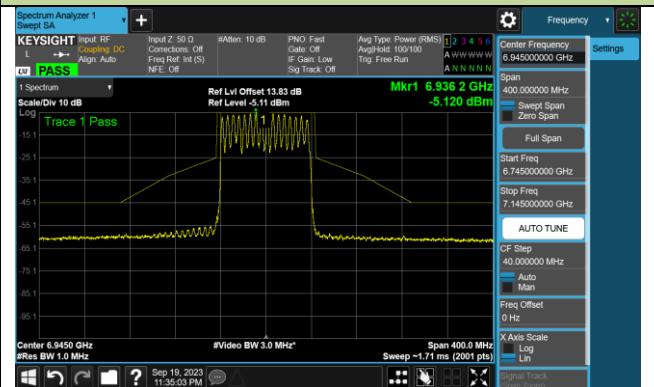

Channel 39 (6145MHz)

Channel 87 (6385MHz)

Channel 103 (6465MHz)

Channel 119 (6545MHz)

Channel 135 (6625MHz)

Channel 151 (6705MHz)

Channel 167 (6785MHz)

802.11be-EHT80 In-Band Emission (N_{ss}=1)

Channel 183 (6865MHz)

Channel 199 (6945MHz)

Channel 215 (7025MHz)

802.11be-EHT160 In-Band Emission (N_{ss}=1)

Channel 15 (6025MHz)

Channel 47 (6185MHz)

Channel 79 (6345MHz)

Channel 111 (6505MHz)