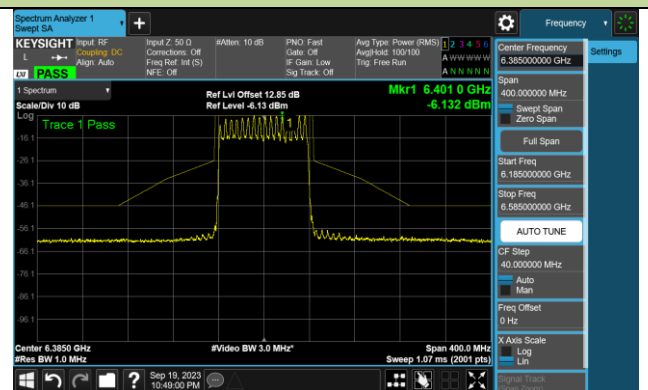

802.11be-EHT40 In-Band Emission (N_{ss}=1)

Channel 179 (6845MHz)

Channel 187 (6885MHz)

Channel 195 (6925MHz)

Channel 211 (7005MHz)

Channel 227 (7085MHz)

802.11be-EHT80 In-Band Emission (N_{ss}=1)

Channel 07 (5985MHz)

Channel 39 (6145MHz)

Channel 87 (6385MHz)

Channel 103 (6465MHz)

Channel 119 (6545MHz)

Channel 135 (6625MHz)

Channel 151 (6705MHz)

Channel 167 (6785MHz)

802.11be-EHT80 In-Band Emission (N_{ss}=1)