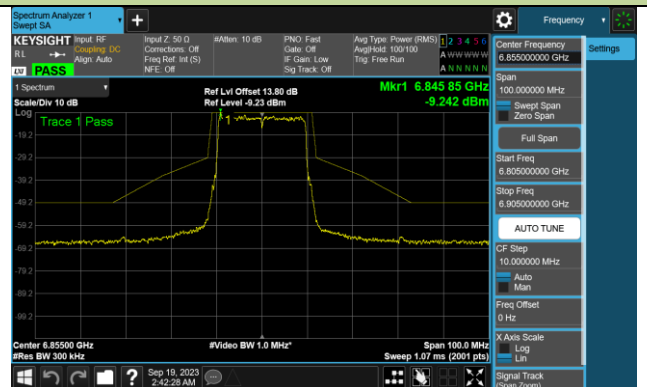

Channel 159 (6745MHz)

Channel 191 (6905MHz)

802.11ax-HE20 In-Band Emission (N_{ss}=4)

Channel 01 (5955MHz)

Channel 45 (6175MHz)

Channel 93 (6415MHz)

Channel 97 (6435MHz)

Channel 105 (6475MHz)

Channel 113 (6515MHz)

Channel 117 (6535MHz)

Channel 149 (6695MHz)

802.11ax-HE20 In-Band Emission (NSS=4)

Channel 181 (6855MHz)

Channel 185 (6875MHz)

Channel 189 (6895MHz)

Channel 213 (7015MHz)

Channel 229 (7095MHz)

802.11ax-HE40 In-Band Emission (N_{ss}=4)

Channel 03 (5965MHz)

Channel 43 (6165MHz)

Channel 91 (6405MHz)

Channel 99 (6445MHz)

Channel 107 (6485MHz)

Channel 115 (6525MHz)