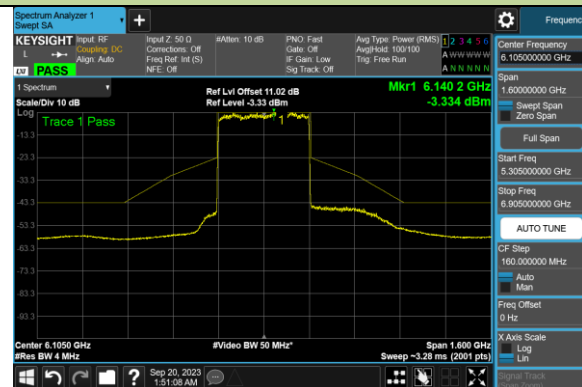

Channel 143 (6665MHz)

Channel 175 (6825MHz)

Channel 207 (6985MHz)

802.11be-EHT320 In-Band Emission (N_{ss}=1)

Channel 31 (6105MHz)

Channel 63 (6265MHz)

Channel 95 (6425MHz)

Channel 127 (6585MHz)

Channel 159 (6745MHz)

Channel 191 (6905MHz)

802.11ax-HE20 In-Band Emission (N_{ss}=4)

Channel 01 (5955MHz)

Channel 45 (6175MHz)

Channel 93 (6415MHz)

Channel 97 (6435MHz)

Channel 105 (6475MHz)