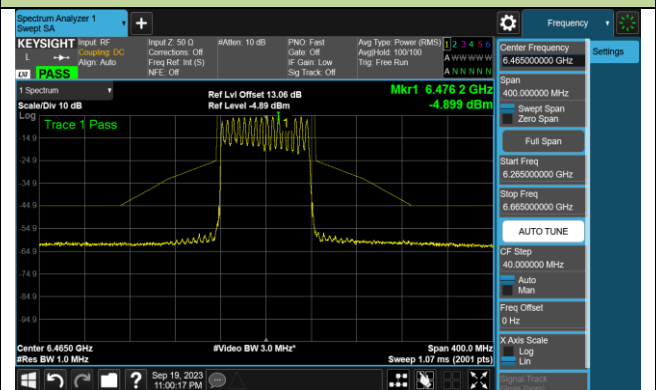

802.11be-EHT40 In-Band Emission (N_{ss}=1)

Channel 179 (6845MHz)

Channel 187 (6885MHz)

Channel 195 (6925MHz)

Channel 211 (7005MHz)

Channel 227 (7085MHz)

802.11be-EHT80 In-Band Emission (N_{ss}=1)

Channel 07 (5985MHz)

Channel 39 (6145MHz)

Channel 87 (6385MHz)

Channel 103 (6465MHz)

Channel 119 (6545MHz)

Channel 135 (6625MHz)

Channel 151 (6705MHz)

Channel 167 (6785MHz)

802.11be-EHT80 In-Band Emission (N_{ss}=1)