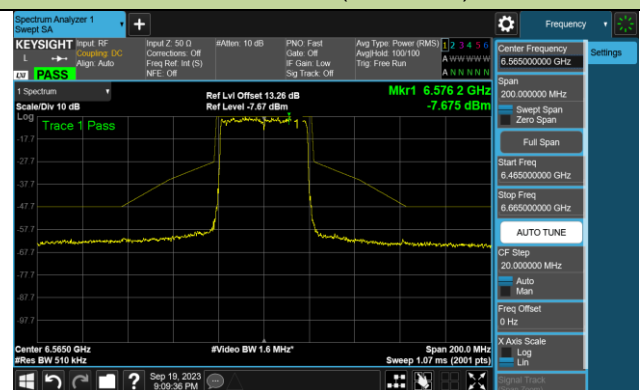

Channel 113 (6515MHz)

Channel 117 (6535MHz)

Channel 149 (6695MHz)

802.11ax-HE20 In-Band Emission (NSS=4)

Channel 181 (6855MHz)

Channel 185 (6875MHz)

Channel 189 (6895MHz)

Channel 213 (7015MHz)

Channel 229 (7095MHz)

802.11ax-HE40 In-Band Emission (N_{ss}=4)

Channel 03 (5965MHz)

Channel 43 (6165MHz)

Channel 91 (6405MHz)

Channel 99 (6445MHz)

Channel 107 (6485MHz)

Channel 115 (6525MHz)

Channel 123 (6565MHz)

Channel 147 (6685MHz)

802.11ax-HE40 In-Band Emission (N_{SS}=4)

Channel 179 (6845MHz)

Channel 187 (6885MHz)

Channel 195 (6925MHz)

Channel 211 (7005MHz)

Channel 227 (7085MHz)