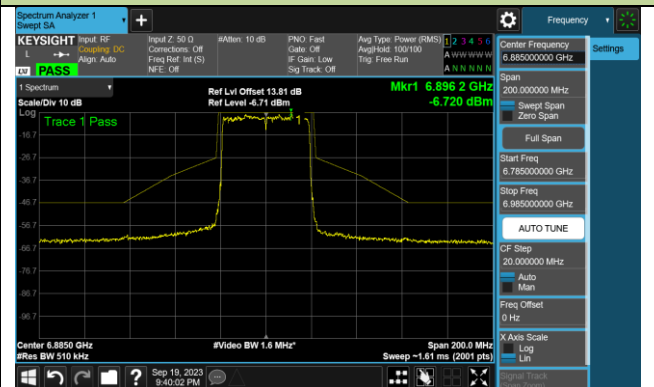

Channel 229 (7095MHz)

802.11ax-HE40 In-Band Emission (N_{ss}=4)

Channel 03 (5965MHz)

Channel 43 (6165MHz)

Channel 91 (6405MHz)

Channel 99 (6445MHz)

Channel 107 (6485MHz)

Channel 115 (6525MHz)

Channel 123 (6565MHz)

Channel 147 (6685MHz)

802.11ax-HE40 In-Band Emission (N_{SS}=4)

Channel 179 (6845MHz)

Channel 187 (6885MHz)

Channel 195 (6925MHz)

Channel 211 (7005MHz)

Channel 227 (7085MHz)