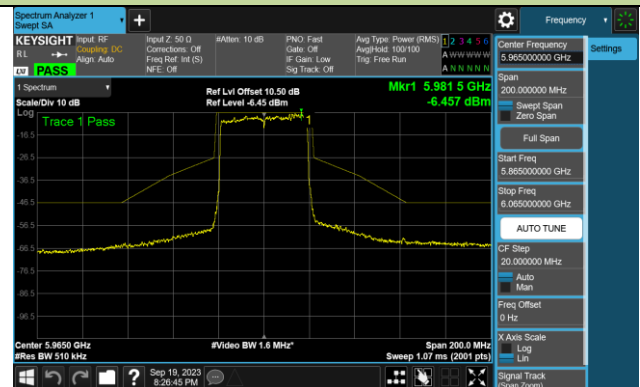

Channel 113 (6515MHz)

Channel 117 (6535MHz)

Channel 149 (6695MHz)

802.11ax-HE20 In-Band Emission (NSS=4)

Channel 181 (6855MHz)

Channel 185 (6875MHz)

Channel 189 (6895MHz)

Channel 213 (7015MHz)

Channel 229 (7095MHz)

802.11ax-HE40 In-Band Emission (N_{ss}=4)

Channel 03 (5965MHz)

Channel 43 (6165MHz)

Channel 91 (6405MHz)

Channel 99 (6445MHz)

Channel 107 (6485MHz)

Channel 115 (6525MHz)