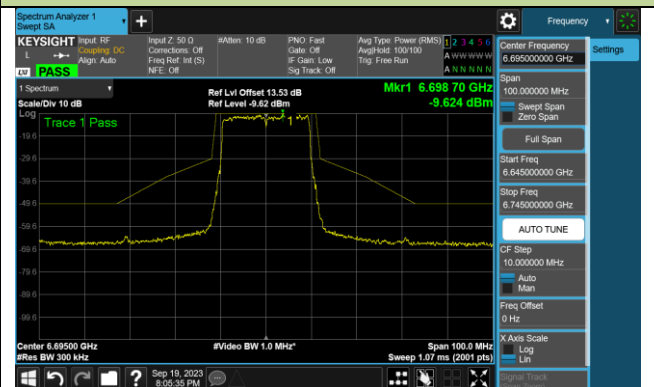

Channel 159 (6745MHz)

Channel 191 (6905MHz)

802.11ax-HE20 In-Band Emission (N_{ss}=4)

Channel 01 (5955MHz)

Channel 45 (6175MHz)

Channel 93 (6415MHz)

Channel 97 (6435MHz)

Channel 105 (6475MHz)

Channel 113 (6515MHz)

Channel 117 (6535MHz)

Channel 149 (6695MHz)

802.11ax-HE20 In-Band Emission (NSS=4)

Channel 181 (6855MHz)

Channel 185 (6875MHz)

Channel 189 (6895MHz)

Channel 213 (7015MHz)