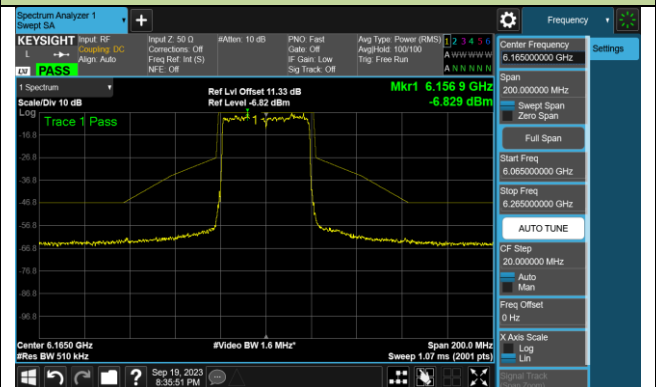

Channel 113 (6515MHz)

Channel 117 (6535MHz)

Channel 149 (6695MHz)

802.11ax-HE20 In-Band Emission (NSS=4)

Channel 181 (6855MHz)

Channel 185 (6875MHz)

Channel 189 (6895MHz)

Channel 213 (7015MHz)

Channel 229 (7095MHz)

802.11ax-HE40 In-Band Emission (N_{ss}=4)

Channel 03 (5965MHz)

Channel 43 (6165MHz)

Channel 91 (6405MHz)

Channel 99 (6445MHz)

Channel 107 (6485MHz)

Channel 115 (6525MHz)

Channel 123 (6565MHz)

Channel 147 (6685MHz)

802.11ax-HE40 In-Band Emission (N_{SS}=4)

Channel 179 (6845MHz)

Channel 187 (6885MHz)

Channel 195 (6925MHz)

Channel 211 (7005MHz)

Channel 227 (7085MHz)