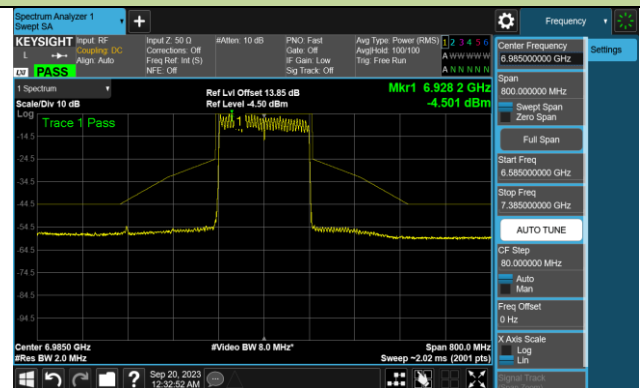

Channel 207 (6985MHz)