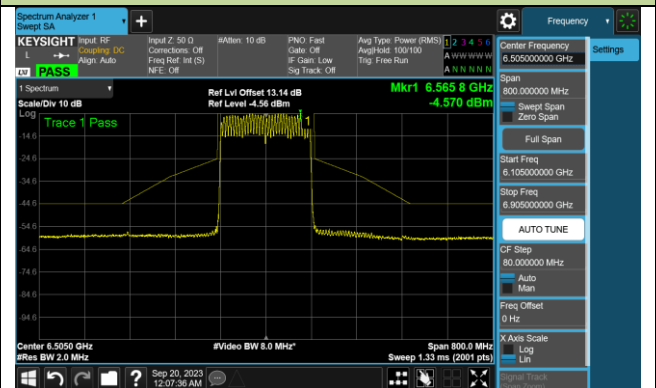

Channel 183 (6865MHz)

Channel 199 (6945MHz)

Channel 215 (7025MHz)

802.11be-EHT160 In-Band Emission (N_{ss}=1)

Channel 15 (6025MHz)

Channel 47 (6185MHz)

Channel 79 (6345MHz)

Channel 111 (6505MHz)