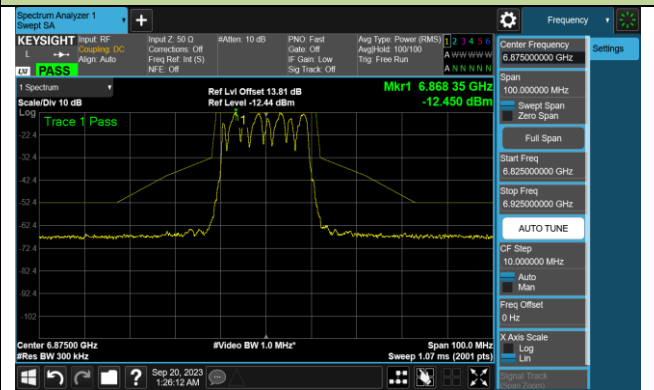

802.11be-EHT20 In-Band Emission (N_{ss}=1)

Channel 01 (5955MHz)

Channel 45 (6175MHz)

Channel 93 (6415MHz)

Channel 97 (6435MHz)

Channel 105 (6475MHz)

Channel 113 (6515MHz)

Channel 117 (6535MHz)

Channel 149 (6695MHz)

802.11be-EHT20 In-Band Emission (N_{ss}=1)

Channel 181 (6855MHz)

Channel 185 (6875MHz)

Channel 189 (6895MHz)

Channel 213 (7015MHz)

Channel 229 (7095MHz)

802.11be-EHT40 In-Band Emission (N_{ss}=1)

Channel 03 (5965MHz)

Channel 43 (6165MHz)

Channel 91 (6405MHz)

Channel 99 (6445MHz)

Channel 107 (6485MHz)

Channel 115 (6525MHz)

Channel 123 (6565MHz)

Channel 147 (6685MHz)