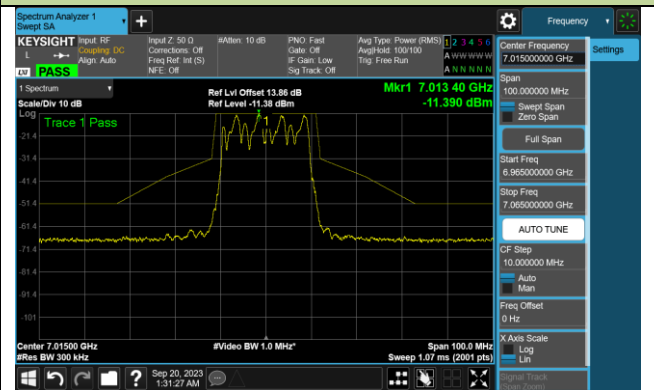

802.11be-EHT20 In-Band Emission (N_{ss}=1)

Channel 01 (5955MHz)

Channel 45 (6175MHz)

Channel 93 (6415MHz)

Channel 97 (6435MHz)

Channel 105 (6475MHz)

Channel 113 (6515MHz)

Channel 117 (6535MHz)

Channel 149 (6695MHz)

802.11be-EHT20 In-Band Emission (N_{ss}=1)

Channel 181 (6855MHz)

Channel 185 (6875MHz)

Channel 189 (6895MHz)

Channel 213 (7015MHz)

Channel 229 (7095MHz)

802.11be-EHT40 In-Band Emission (N_{ss}=1)

Channel 03 (5965MHz)

Channel 43 (6165MHz)

Channel 91 (6405MHz)

Channel 99 (6445MHz)

Channel 107 (6485MHz)

Channel 115 (6525MHz)

Channel 123 (6565MHz)

Channel 147 (6685MHz)