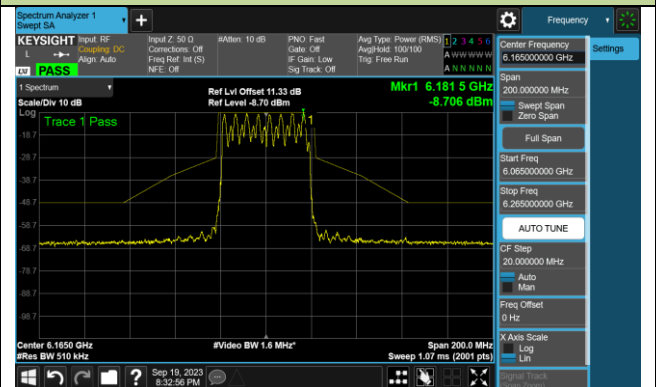

Channel 149 (6695MHz)

802.11be-EHT20 In-Band Emission (N_{ss}=1)

Channel 181 (6855MHz)

Channel 185 (6875MHz)

Channel 189 (6895MHz)

Channel 213 (7015MHz)

Channel 229 (7095MHz)

802.11be-EHT40 In-Band Emission (N_{ss}=1)

Channel 03 (5965MHz)

Channel 43 (6165MHz)

Channel 91 (6405MHz)

Channel 99 (6445MHz)

Channel 107 (6485MHz)

Channel 115 (6525MHz)

Channel 123 (6565MHz)

Channel 147 (6685MHz)