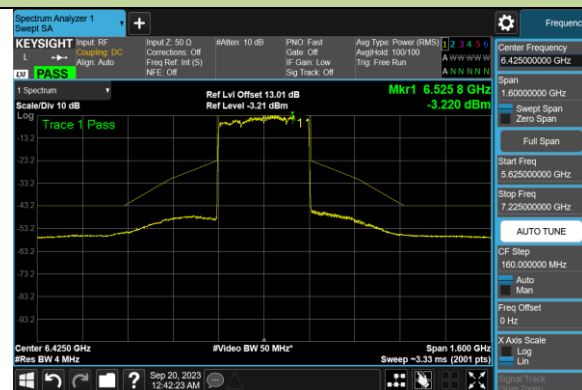

Channel 143 (6665MHz)

Channel 175 (6825MHz)

Channel 207 (6985MHz)

802.11be-EHT320 In-Band Emission (N_{ss}=1)

Channel 31 (6105MHz)

Channel 63 (6265MHz)

Channel 95 (6425MHz)

Channel 127 (6585MHz)

Channel 159 (6745MHz)

Channel 191 (6905MHz)

802.11ax-HE20 In-Band Emission (N_{ss}=4)

Channel 01 (5955MHz)

Channel 45 (6175MHz)

Channel 93 (6415MHz)

Channel 97 (6435MHz)

Channel 105 (6475MHz)