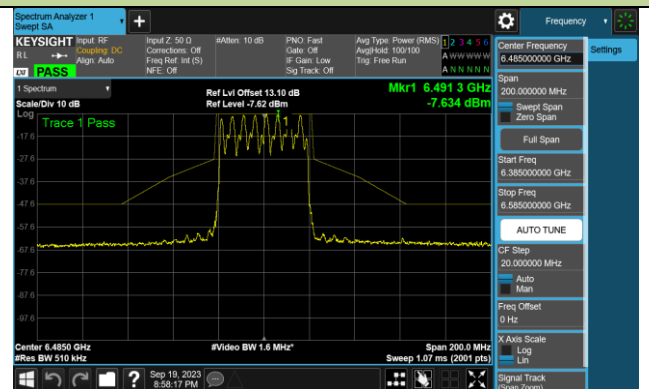

Channel 03 (5965MHz)

Channel 43 (6165MHz)

Channel 91 (6405MHz)

Channel 99 (6445MHz)

Channel 107 (6485MHz)

Channel 115 (6525MHz)

Channel 123 (6565MHz)

Channel 147 (6685MHz)

802.11be-EHT40 In-Band Emission (N_{ss}=1)

Channel 179 (6845MHz)

Channel 187 (6885MHz)

Channel 195 (6925MHz)

Channel 211 (7005MHz)

Channel 227 (7085MHz)

802.11be-EHT80 In-Band Emission (N_{ss}=1)

Channel 07 (5985MHz)