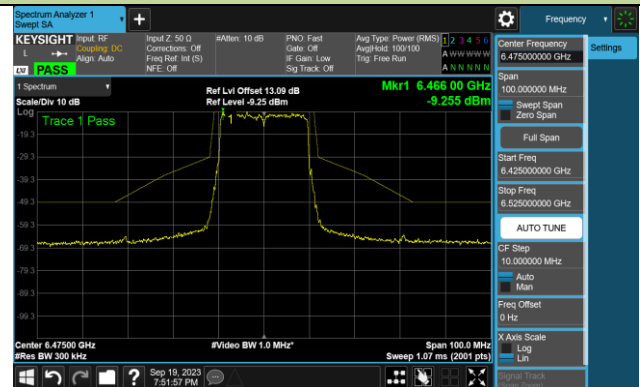

Channel 159 (6745MHz)

Channel 191 (6905MHz)

802.11ax-HE20 In-Band Emission (N_{ss}=4)

Channel 01 (5955MHz)

Channel 45 (6175MHz)

Channel 93 (6415MHz)

Channel 97 (6435MHz)

Channel 105 (6475MHz)

Channel 113 (6515MHz)

Channel 117 (6535MHz)

Channel 149 (6695MHz)

802.11ax-HE20 In-Band Emission (NSS=4)

Channel 181 (6855MHz)

Channel 185 (6875MHz)

Channel 189 (6895MHz)

Channel 213 (7015MHz)