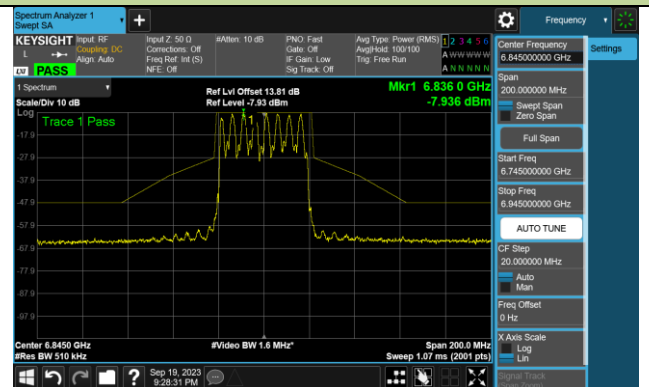

Channel 03 (5965MHz)

Channel 43 (6165MHz)

Channel 91 (6405MHz)

Channel 99 (6445MHz)

Channel 107 (6485MHz)

Channel 115 (6525MHz)

Channel 123 (6565MHz)

Channel 147 (6685MHz)

802.11be-EHT40 In-Band Emission (N_{ss}=1)

Channel 179 (6845MHz)

Channel 187 (6885MHz)

Channel 195 (6925MHz)

Channel 211 (7005MHz)

Channel 227 (7085MHz)

802.11be-EHT80 In-Band Emission (N_{ss}=1)

Channel 07 (5985MHz)