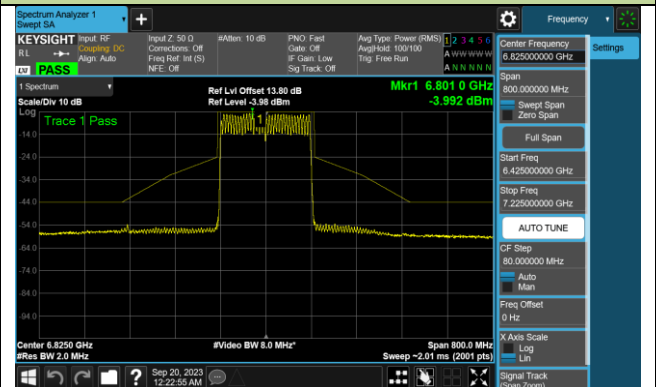

Channel 175 (6825MHz)