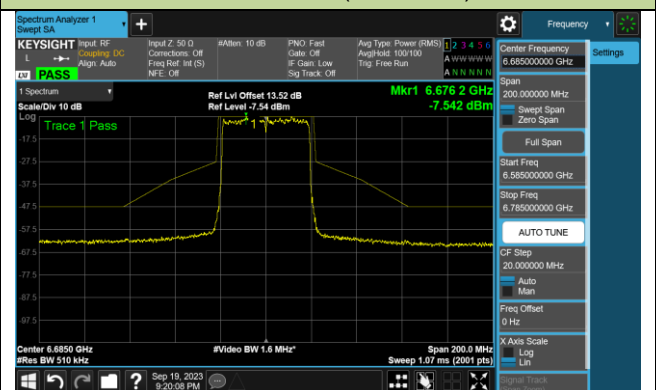

Channel 113 (6515MHz)

Channel 117 (6535MHz)

Channel 149 (6695MHz)

802.11ax-HE20 In-Band Emission (NSS=4)

Channel 181 (6855MHz)

Channel 185 (6875MHz)

Channel 189 (6895MHz)

Channel 213 (7015MHz)

Channel 229 (7095MHz)

802.11ax-HE40 In-Band Emission (N_{ss}=4)

Channel 03 (5965MHz)

Channel 43 (6165MHz)

Channel 91 (6405MHz)

Channel 99 (6445MHz)

Channel 107 (6485MHz)

Channel 115 (6525MHz)

Channel 123 (6565MHz)

Channel 147 (6685MHz)

802.11ax-HE40 In-Band Emission (N_{SS}=4)

Channel 179 (6845MHz)

Channel 187 (6885MHz)

Channel 195 (6925MHz)

Channel 211 (7005MHz)

Channel 227 (7085MHz)