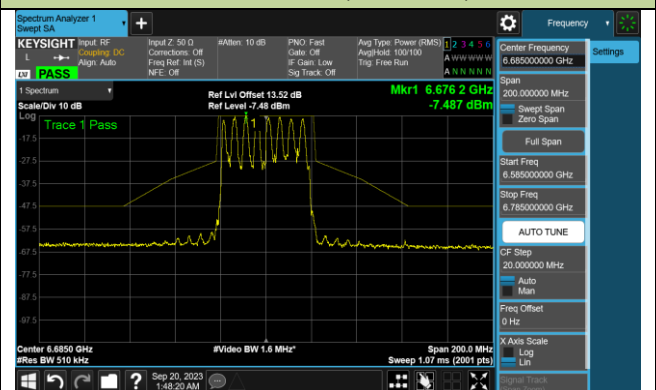

Channel 03 (5965MHz)

Channel 43 (6165MHz)

Channel 91 (6405MHz)

Channel 99 (6445MHz)

Channel 107 (6485MHz)

Channel 115 (6525MHz)

Channel 123 (6565MHz)

Channel 147 (6685MHz)

802.11be-EHT40 In-Band Emission (N_{ss}=1)

Channel 179 (6845MHz)

Channel 187 (6885MHz)

Channel 195 (6925MHz)

Channel 211 (7005MHz)

Channel 227 (7085MHz)

802.11be-EHT80 In-Band Emission (N_{ss}=1)

Channel 07 (5985MHz)