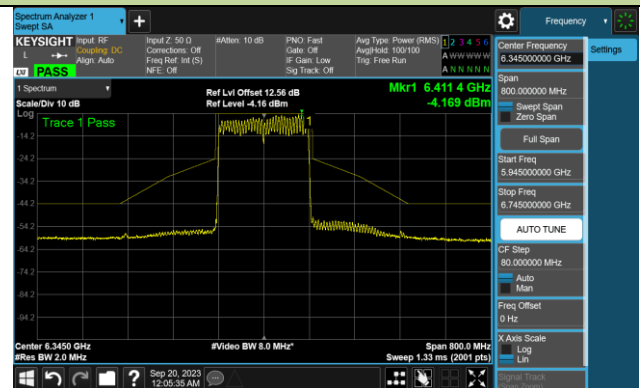

Channel 183 (6865MHz)

Channel 199 (6945MHz)

Channel 215 (7025MHz)

802.11be-EHT160 In-Band Emission (N_{ss}=1)

Channel 15 (6025MHz)

Channel 47 (6185MHz)

Channel 79 (6345MHz)

Channel 111 (6505MHz)