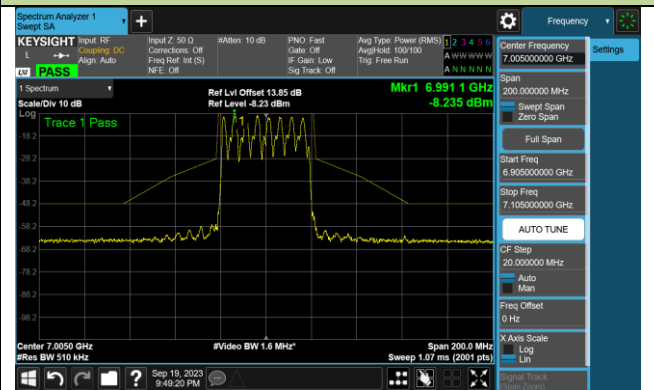

802.11be-EHT40 In-Band Emission (N_{ss}=1)

Channel 179 (6845MHz)

Channel 187 (6885MHz)

Channel 195 (6925MHz)

Channel 211 (7005MHz)

Channel 227 (7085MHz)

802.11be-EHT80 In-Band Emission (N_{ss}=1)

Channel 07 (5985MHz)

Channel 39 (6145MHz)

Channel 87 (6385MHz)

Channel 103 (6465MHz)

Channel 119 (6545MHz)

Channel 135 (6625MHz)

Channel 151 (6705MHz)

Channel 167 (6785MHz)

802.11be-EHT80 In-Band Emission (N_{ss}=1)