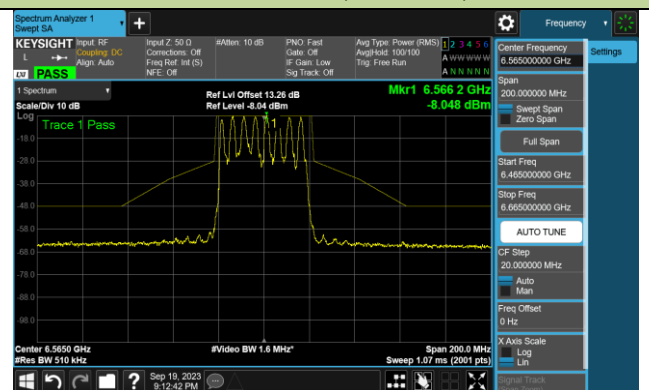

Channel 03 (5965MHz)

Channel 43 (6165MHz)

Channel 91 (6405MHz)

Channel 99 (6445MHz)

Channel 107 (6485MHz)

Channel 115 (6525MHz)

Channel 123 (6565MHz)

Channel 147 (6685MHz)

802.11be-EHT40 In-Band Emission (N_{ss}=1)

Channel 179 (6845MHz)

Channel 187 (6885MHz)

Channel 195 (6925MHz)

Channel 211 (7005MHz)

Channel 227 (7085MHz)

802.11be-EHT80 In-Band Emission (N_{ss}=1)

Channel 07 (5985MHz)