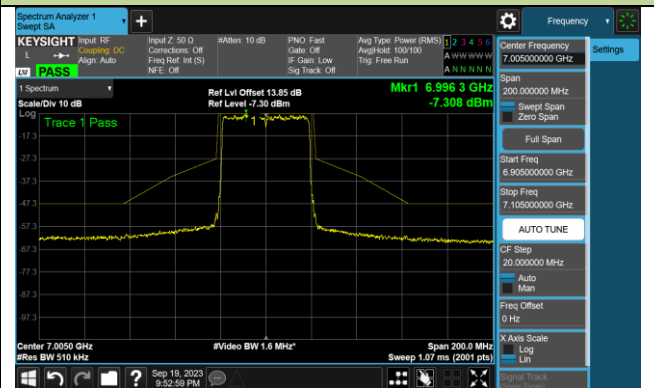

Channel 123 (6565MHz)

Channel 147 (6685MHz)

802.11ax-HE40 In-Band Emission (N_{SS}=4)

Channel 179 (6845MHz)

Channel 187 (6885MHz)

Channel 195 (6925MHz)

Channel 211 (7005MHz)

Channel 227 (7085MHz)