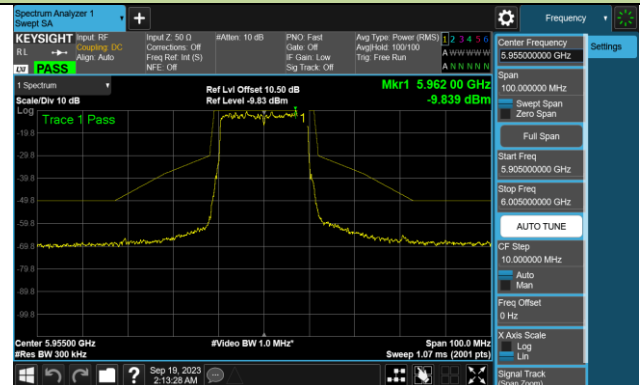

Channel 159 (6745MHz)

Channel 191 (6905MHz)

802.11ax-HE20 In-Band Emission (N_{ss}=4)

Channel 01 (5955MHz)

Channel 45 (6175MHz)

Channel 93 (6415MHz)

Channel 97 (6435MHz)

Channel 105 (6475MHz)

Channel 113 (6515MHz)

Channel 117 (6535MHz)

Channel 149 (6695MHz)

802.11ax-HE20 In-Band Emission (NSS=4)

Channel 181 (6855MHz)

Channel 185 (6875MHz)

Channel 189 (6895MHz)

Channel 213 (7015MHz)