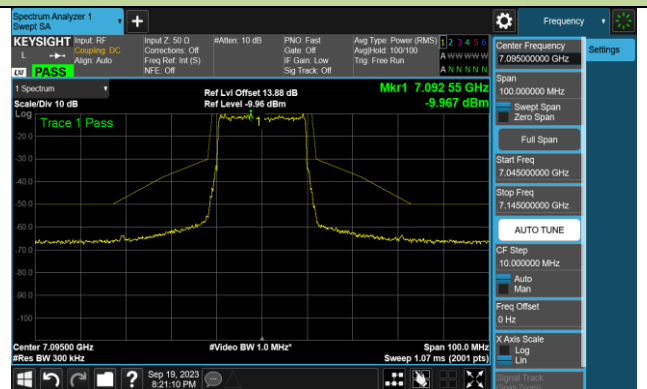

Channel 159 (6745MHz)

Channel 191 (6905MHz)

802.11ax-HE20 In-Band Emission (N_{ss}=4)

Channel 01 (5955MHz)

Channel 45 (6175MHz)

Channel 93 (6415MHz)

Channel 97 (6435MHz)

Channel 105 (6475MHz)

Channel 113 (6515MHz)

Channel 117 (6535MHz)

Channel 149 (6695MHz)

802.11ax-HE20 In-Band Emission (NSS=4)

Channel 181 (6855MHz)

Channel 185 (6875MHz)

Channel 189 (6895MHz)

Channel 213 (7015MHz)

Channel 229 (7095MHz)

802.11ax-HE40 In-Band Emission (N_{ss}=4)

Channel 03 (5965MHz)

Channel 43 (6165MHz)

Channel 91 (6405MHz)

Channel 99 (6445MHz)

Channel 107 (6485MHz)

Channel 115 (6525MHz)