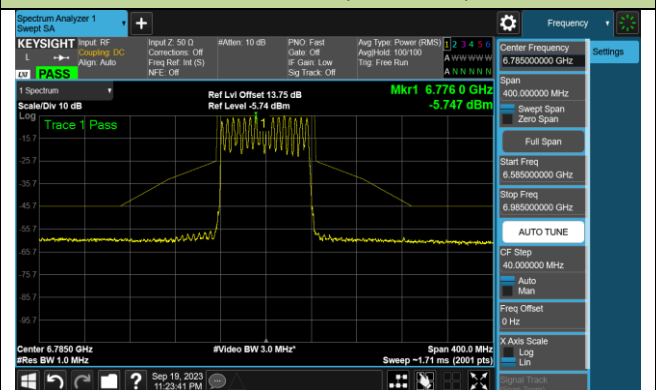

802.11be-EHT40 In-Band Emission (N_{ss}=1)

Channel 179 (6845MHz)

Channel 187 (6885MHz)

Channel 195 (6925MHz)

Channel 211 (7005MHz)

Channel 227 (7085MHz)

802.11be-EHT80 In-Band Emission (N_{ss}=1)

Channel 07 (5985MHz)

Channel 39 (6145MHz)

Channel 87 (6385MHz)

Channel 103 (6465MHz)

Channel 119 (6545MHz)

Channel 135 (6625MHz)

Channel 151 (6705MHz)

Channel 167 (6785MHz)

802.11be-EHT80 In-Band Emission (N_{ss}=1)

Channel 183 (6865MHz)

Channel 199 (6945MHz)

Channel 215 (7025MHz)

802.11be-EHT160 In-Band Emission (N_{ss}=1)

Channel 15 (6025MHz)

Channel 47 (6185MHz)

Channel 79 (6345MHz)

Channel 111 (6505MHz)