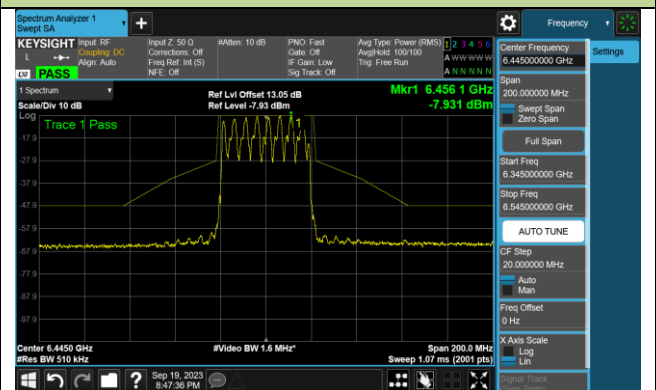

Channel 03 (5965MHz)

Channel 43 (6165MHz)

Channel 91 (6405MHz)

Channel 99 (6445MHz)

Channel 107 (6485MHz)

Channel 115 (6525MHz)

Channel 123 (6565MHz)

Channel 147 (6685MHz)

802.11be-EHT40 In-Band Emission (N_{ss}=1)

Channel 179 (6845MHz)

Channel 187 (6885MHz)

Channel 195 (6925MHz)

Channel 211 (7005MHz)

Channel 227 (7085MHz)

802.11be-EHT80 In-Band Emission (N_{ss}=1)

Channel 07 (5985MHz)