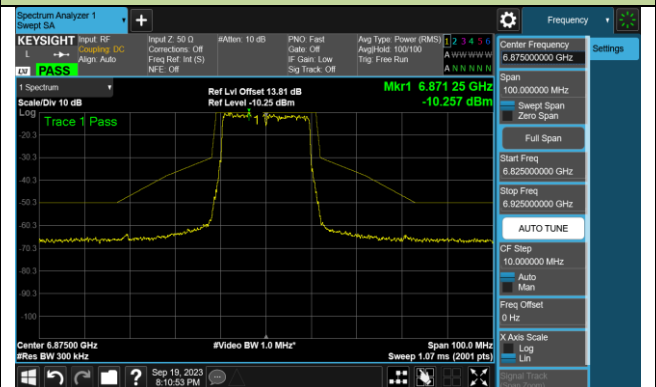

Channel 159 (6745MHz)

Channel 191 (6905MHz)

802.11ax-HE20 In-Band Emission (N_{ss}=4)

Channel 01 (5955MHz)

Channel 45 (6175MHz)

Channel 93 (6415MHz)

Channel 97 (6435MHz)

Channel 105 (6475MHz)

Channel 113 (6515MHz)

Channel 117 (6535MHz)

Channel 149 (6695MHz)

802.11ax-HE20 In-Band Emission (NSS=4)

Channel 181 (6855MHz)

Channel 185 (6875MHz)

Channel 189 (6895MHz)

Channel 213 (7015MHz)

Channel 229 (7095MHz)

802.11ax-HE40 In-Band Emission (N_{ss}=4)

Channel 03 (5965MHz)

Channel 43 (6165MHz)

Channel 91 (6405MHz)

Channel 99 (6445MHz)

Channel 107 (6485MHz)

Channel 115 (6525MHz)