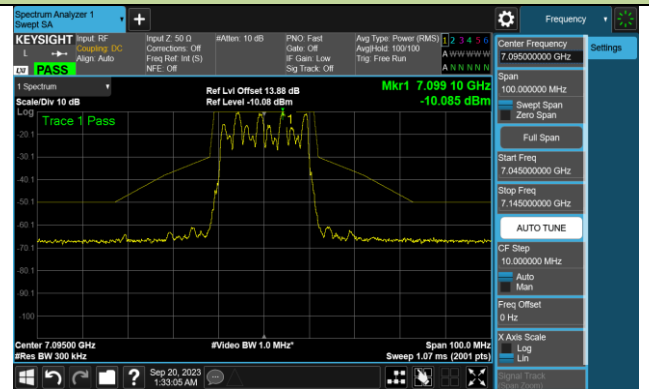

802.11be-EHT20 In-Band Emission (N_{ss}=1)

Channel 01 (5955MHz)

Channel 45 (6175MHz)

Channel 93 (6415MHz)

Channel 97 (6435MHz)

Channel 105 (6475MHz)

Channel 113 (6515MHz)

Channel 117 (6535MHz)

Channel 149 (6695MHz)

802.11be-EHT20 In-Band Emission (N_{ss}=1)

Channel 181 (6855MHz)

Channel 185 (6875MHz)

Channel 189 (6895MHz)

Channel 213 (7015MHz)

Channel 229 (7095MHz)

802.11be-EHT40 In-Band Emission (N_{ss}=1)

Channel 03 (5965MHz)

Channel 43 (6165MHz)

Channel 91 (6405MHz)

Channel 99 (6445MHz)

Channel 107 (6485MHz)

Channel 115 (6525MHz)

Channel 123 (6565MHz)

Channel 147 (6685MHz)