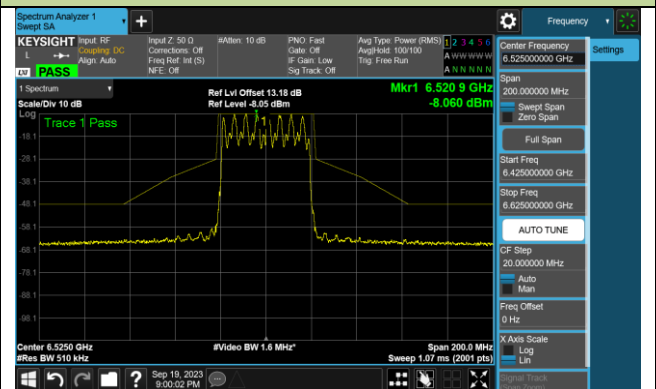

Channel 03 (5965MHz)

Channel 43 (6165MHz)

Channel 91 (6405MHz)

Channel 99 (6445MHz)

Channel 107 (6485MHz)

Channel 115 (6525MHz)

Channel 123 (6565MHz)

Channel 147 (6685MHz)

802.11be-EHT40 In-Band Emission (N_{ss}=1)

Channel 179 (6845MHz)

Channel 187 (6885MHz)

Channel 195 (6925MHz)

Channel 211 (7005MHz)

Channel 227 (7085MHz)

802.11be-EHT80 In-Band Emission (N_{ss}=1)

Channel 07 (5985MHz)