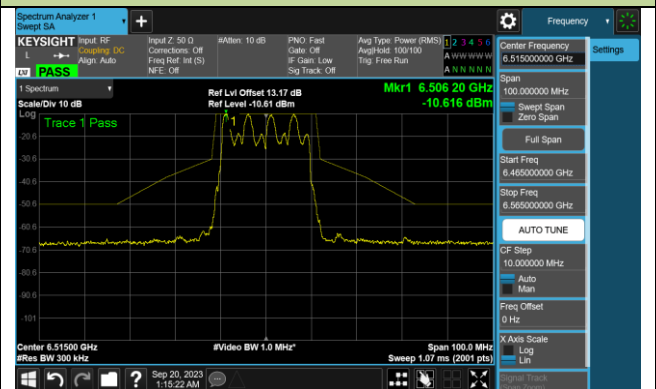

802.11be-EHT20 In-Band Emission (N_{ss}=1)

Channel 01 (5955MHz)

Channel 45 (6175MHz)

Channel 93 (6415MHz)

Channel 97 (6435MHz)

Channel 105 (6475MHz)

Channel 113 (6515MHz)

Channel 117 (6535MHz)

Channel 149 (6695MHz)

802.11be-EHT20 In-Band Emission (N_{ss}=1)

Channel 181 (6855MHz)

Channel 185 (6875MHz)

Channel 189 (6895MHz)

Channel 213 (7015MHz)

Channel 229 (7095MHz)

802.11be-EHT40 In-Band Emission (N_{ss}=1)