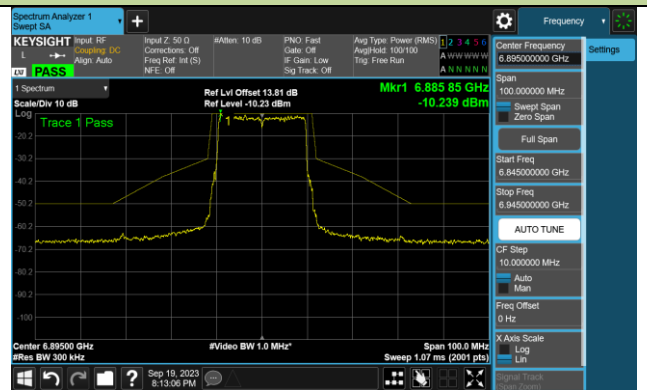

Channel 159 (6745MHz)

Channel 191 (6905MHz)

802.11ax-HE20 In-Band Emission (N_{ss}=4)

Channel 01 (5955MHz)

Channel 45 (6175MHz)

Channel 93 (6415MHz)

Channel 97 (6435MHz)

Channel 105 (6475MHz)

Channel 113 (6515MHz)

Channel 117 (6535MHz)

Channel 149 (6695MHz)

802.11ax-HE20 In-Band Emission (NSS=4)

Channel 181 (6855MHz)

Channel 185 (6875MHz)

Channel 189 (6895MHz)

Channel 213 (7015MHz)

Channel 229 (7095MHz)

802.11ax-HE40 In-Band Emission (N_{ss}=4)

Channel 03 (5965MHz)

Channel 43 (6165MHz)

Channel 91 (6405MHz)

Channel 99 (6445MHz)

Channel 107 (6485MHz)

Channel 115 (6525MHz)