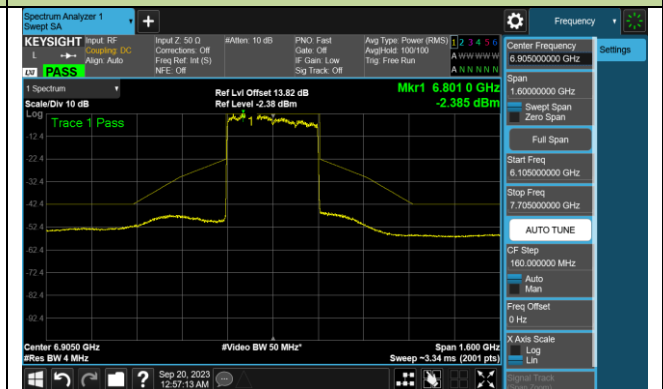

Channel 183 (6865MHz)

Channel 199 (6945MHz)

Channel 215 (7025MHz)

802.11be-EHT160 In-Band Emission (N_{ss}=1)

Channel 15 (6025MHz)

Channel 47 (6185MHz)

Channel 79 (6345MHz)

Channel 111 (6505MHz)

Channel 143 (6665MHz)

Channel 175 (6825MHz)

Channel 207 (6985MHz)

802.11be-EHT320 In-Band Emission (N_{ss}=1)

Channel 31 (6105MHz)

Channel 63 (6265MHz)

Channel 95 (6425MHz)

Channel 127 (6585MHz)

Channel 159 (6745MHz)

Channel 191 (6905MHz)

802.11ax-HE20 In-Band Emission (N_{ss}=4)

Channel 01 (5955MHz)

Channel 45 (6175MHz)

Channel 93 (6415MHz)

Channel 97 (6435MHz)

Channel 105 (6475MHz)