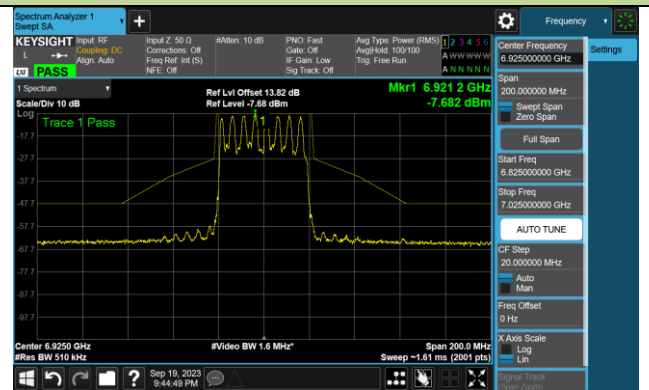

802.11be-EHT40 In-Band Emission (N_{ss}=1)

Channel 179 (6845MHz)

Channel 187 (6885MHz)

Channel 195 (6925MHz)

Channel 211 (7005MHz)

Channel 227 (7085MHz)

802.11be-EHT80 In-Band Emission (N_{ss}=1)

Channel 07 (5985MHz)

Channel 39 (6145MHz)

Channel 87 (6385MHz)

Channel 103 (6465MHz)

Channel 119 (6545MHz)

Channel 135 (6625MHz)

Channel 151 (6705MHz)

Channel 167 (6785MHz)

802.11be-EHT80 In-Band Emission (N_{ss}=1)