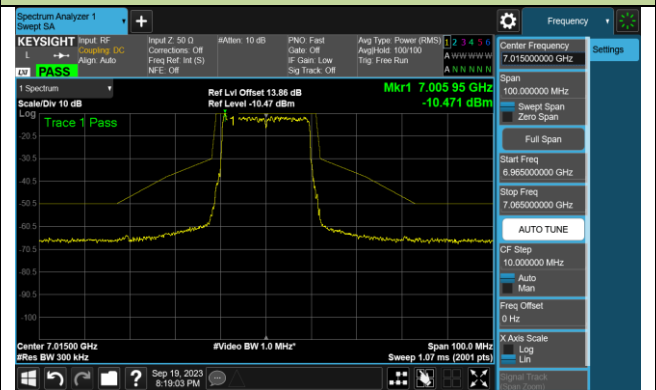

Channel 159 (6745MHz)

Channel 191 (6905MHz)

802.11ax-HE20 In-Band Emission (N_{ss}=4)

Channel 01 (5955MHz)

Channel 45 (6175MHz)

Channel 93 (6415MHz)

Channel 97 (6435MHz)

Channel 105 (6475MHz)

Channel 113 (6515MHz)

Channel 117 (6535MHz)

Channel 149 (6695MHz)

802.11ax-HE20 In-Band Emission (NSS=4)

Channel 181 (6855MHz)

Channel 185 (6875MHz)

Channel 189 (6895MHz)

Channel 213 (7015MHz)

Channel 229 (7095MHz)

802.11ax-HE40 In-Band Emission (N_{ss}=4)

Channel 03 (5965MHz)

Channel 43 (6165MHz)

Channel 91 (6405MHz)

Channel 99 (6445MHz)

Channel 107 (6485MHz)

Channel 115 (6525MHz)