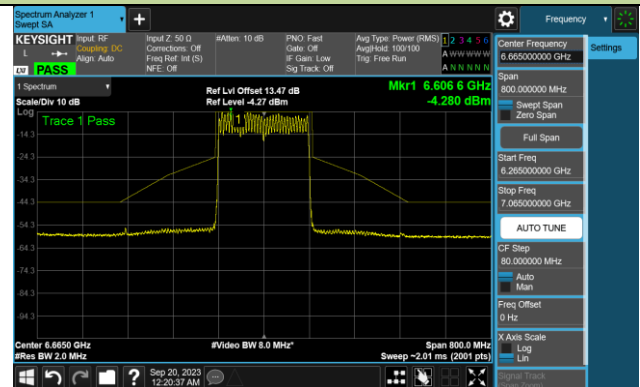

Channel 143 (6665MHz)