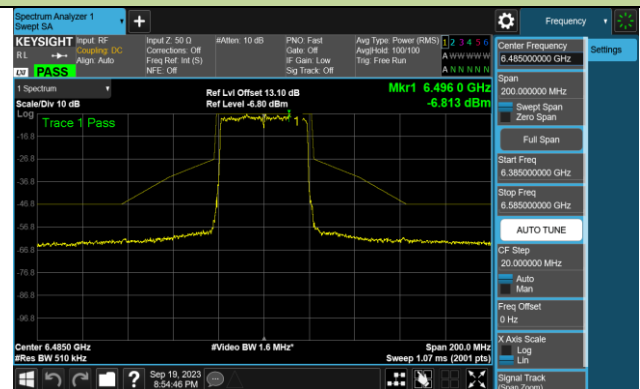

Channel 113 (6515MHz)

Channel 117 (6535MHz)

Channel 149 (6695MHz)

802.11ax-HE20 In-Band Emission (NSS=4)

Channel 181 (6855MHz)

Channel 185 (6875MHz)

Channel 189 (6895MHz)

Channel 213 (7015MHz)

Channel 229 (7095MHz)

802.11ax-HE40 In-Band Emission (N_{ss}=4)

Channel 03 (5965MHz)

Channel 43 (6165MHz)

Channel 91 (6405MHz)

Channel 99 (6445MHz)

Channel 107 (6485MHz)

Channel 115 (6525MHz)

Channel 123 (6565MHz)

Channel 147 (6685MHz)

802.11ax-HE40 In-Band Emission (N_{SS}=4)

Channel 179 (6845MHz)

Channel 187 (6885MHz)

Channel 195 (6925MHz)

Channel 211 (7005MHz)

Channel 227 (7085MHz)