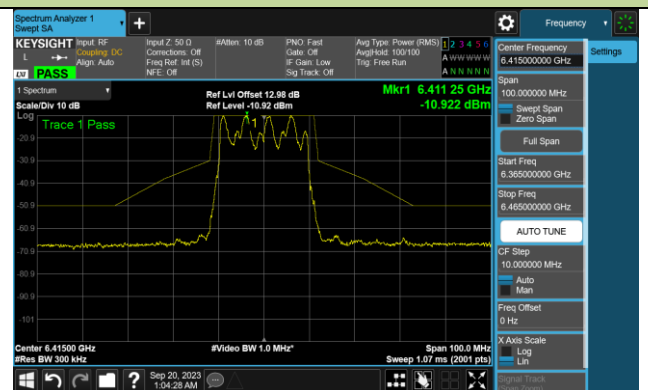

802.11be-EHT20 In-Band Emission (N_{ss}=1)

Channel 01 (5955MHz)

Channel 45 (6175MHz)

Channel 93 (6415MHz)

Channel 97 (6435MHz)

Channel 105 (6475MHz)

Channel 113 (6515MHz)

Channel 117 (6535MHz)

Channel 149 (6695MHz)

802.11be-EHT20 In-Band Emission (N_{ss}=1)

Channel 181 (6855MHz)

Channel 185 (6875MHz)

Channel 189 (6895MHz)

Channel 213 (7015MHz)

Channel 229 (7095MHz)

802.11be-EHT40 In-Band Emission (N_{ss}=1)