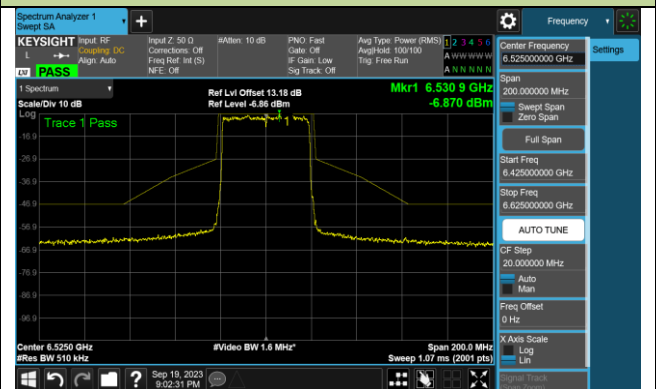

Channel 113 (6515MHz)

Channel 117 (6535MHz)

Channel 149 (6695MHz)

802.11ax-HE20 In-Band Emission (NSS=4)

Channel 181 (6855MHz)

Channel 185 (6875MHz)

Channel 189 (6895MHz)

Channel 213 (7015MHz)

Channel 229 (7095MHz)

802.11ax-HE40 In-Band Emission (N_{ss}=4)

Channel 03 (5965MHz)

Channel 43 (6165MHz)

Channel 91 (6405MHz)

Channel 99 (6445MHz)

Channel 107 (6485MHz)

Channel 115 (6525MHz)

Channel 123 (6565MHz)

Channel 147 (6685MHz)

802.11ax-HE40 In-Band Emission (N_{SS}=4)

Channel 179 (6845MHz)

Channel 187 (6885MHz)

Channel 195 (6925MHz)

Channel 211 (7005MHz)

Channel 227 (7085MHz)