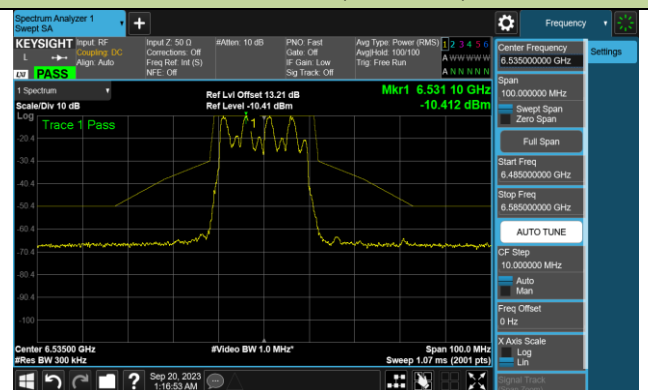

802.11be-EHT20 In-Band Emission (N_{ss}=1)

Channel 01 (5955MHz)

Channel 45 (6175MHz)

Channel 93 (6415MHz)

Channel 97 (6435MHz)

Channel 105 (6475MHz)

Channel 113 (6515MHz)

Channel 117 (6535MHz)

Channel 149 (6695MHz)

802.11be-EHT20 In-Band Emission (N_{ss}=1)

Channel 181 (6855MHz)

Channel 185 (6875MHz)

Channel 189 (6895MHz)

Channel 213 (7015MHz)

Channel 229 (7095MHz)

802.11be-EHT40 In-Band Emission (N_{ss}=1)