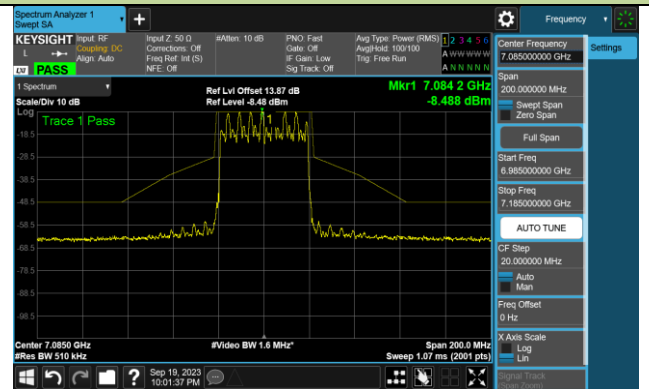

802.11be-EHT40 In-Band Emission (N_{ss}=1)

Channel 179 (6845MHz)

Channel 187 (6885MHz)

Channel 195 (6925MHz)

Channel 211 (7005MHz)

Channel 227 (7085MHz)

802.11be-EHT80 In-Band Emission (N_{ss}=1)

Channel 07 (5985MHz)

Channel 39 (6145MHz)

Channel 87 (6385MHz)

Channel 103 (6465MHz)

Channel 119 (6545MHz)

Channel 135 (6625MHz)

Channel 151 (6705MHz)

Channel 167 (6785MHz)

802.11be-EHT80 In-Band Emission (N_{ss}=1)