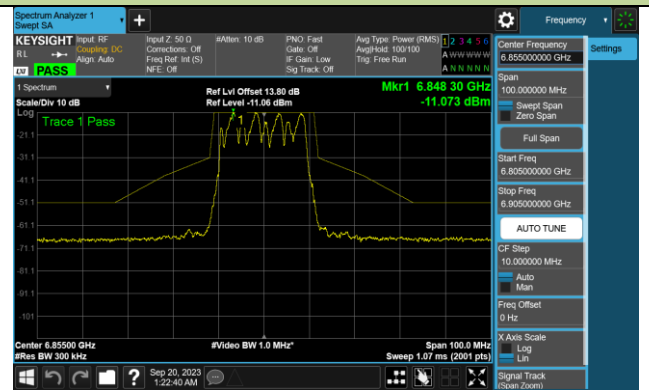

802.11be-EHT20 In-Band Emission (N_{ss}=1)

Channel 01 (5955MHz)

Channel 45 (6175MHz)

Channel 93 (6415MHz)

Channel 97 (6435MHz)

Channel 105 (6475MHz)

Channel 113 (6515MHz)

Channel 117 (6535MHz)

Channel 149 (6695MHz)

802.11be-EHT20 In-Band Emission (N_{ss}=1)

Channel 181 (6855MHz)

Channel 185 (6875MHz)

Channel 189 (6895MHz)

Channel 213 (7015MHz)

Channel 229 (7095MHz)

802.11be-EHT40 In-Band Emission (N_{ss}=1)