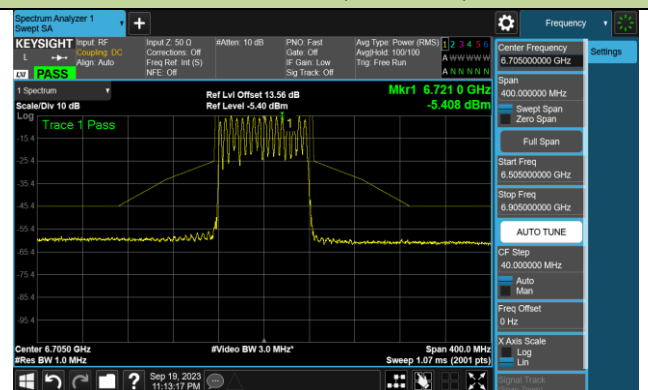

Channel 39 (6145MHz)

Channel 87 (6385MHz)

Channel 103 (6465MHz)

Channel 119 (6545MHz)

Channel 135 (6625MHz)

Channel 151 (6705MHz)

Channel 167 (6785MHz)

802.11be-EHT80 In-Band Emission (N_{ss}=1)

Channel 183 (6865MHz)

Channel 199 (6945MHz)

Channel 215 (7025MHz)

802.11be-EHT160 In-Band Emission (N_{ss}=1)

Channel 15 (6025MHz)

Channel 47 (6185MHz)

Channel 79 (6345MHz)

Channel 111 (6505MHz)