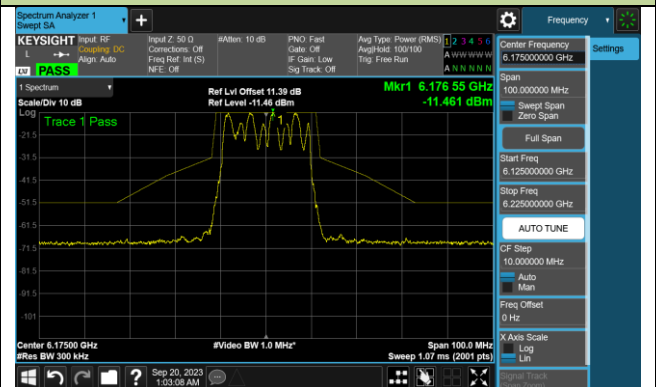

802.11be-EHT20 In-Band Emission (N_{ss}=1)

Channel 01 (5955MHz)

Channel 45 (6175MHz)

Channel 93 (6415MHz)

Channel 97 (6435MHz)

Channel 105 (6475MHz)

Channel 113 (6515MHz)

Channel 117 (6535MHz)

Channel 149 (6695MHz)

802.11be-EHT20 In-Band Emission (N_{ss}=1)

Channel 181 (6855MHz)

Channel 185 (6875MHz)

Channel 189 (6895MHz)

Channel 213 (7015MHz)

Channel 229 (7095MHz)

802.11be-EHT40 In-Band Emission (N_{ss}=1)