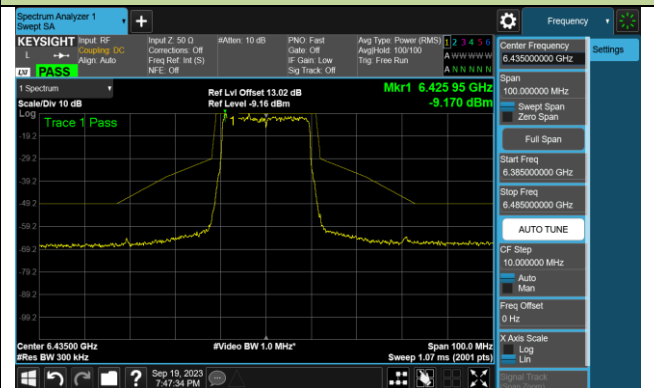

Channel 159 (6745MHz)

Channel 191 (6905MHz)

802.11ax-HE20 In-Band Emission (N_{ss}=4)

Channel 01 (5955MHz)

Channel 45 (6175MHz)

Channel 93 (6415MHz)

Channel 97 (6435MHz)

Channel 105 (6475MHz)

Channel 113 (6515MHz)

Channel 117 (6535MHz)

Channel 149 (6695MHz)

802.11ax-HE20 In-Band Emission (NSS=4)

Channel 181 (6855MHz)

Channel 185 (6875MHz)

Channel 189 (6895MHz)

Channel 213 (7015MHz)