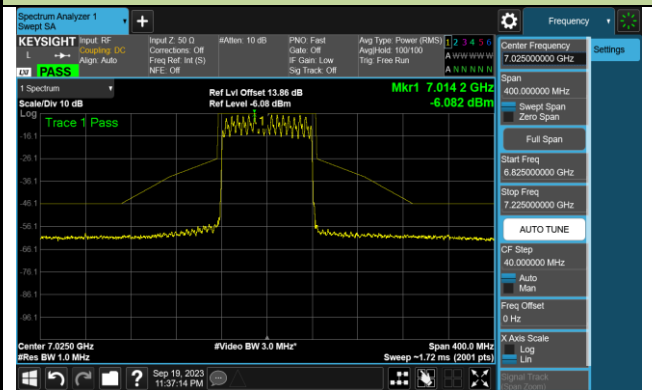

802.11be-EHT40 In-Band Emission (N_{ss}=1)

Channel 179 (6845MHz)

Channel 187 (6885MHz)

Channel 195 (6925MHz)

Channel 211 (7005MHz)

Channel 227 (7085MHz)

802.11be-EHT80 In-Band Emission (N_{ss}=1)

Channel 07 (5985MHz)

Channel 39 (6145MHz)

Channel 87 (6385MHz)

Channel 103 (6465MHz)

Channel 119 (6545MHz)

Channel 135 (6625MHz)

Channel 151 (6705MHz)

Channel 167 (6785MHz)

802.11be-EHT80 In-Band Emission (N_{ss}=1)

Channel 183 (6865MHz)

Channel 199 (6945MHz)

Channel 215 (7025MHz)

802.11be-EHT160 In-Band Emission (N_{ss}=1)

Channel 15 (6025MHz)

Channel 47 (6185MHz)

Channel 79 (6345MHz)

Channel 111 (6505MHz)