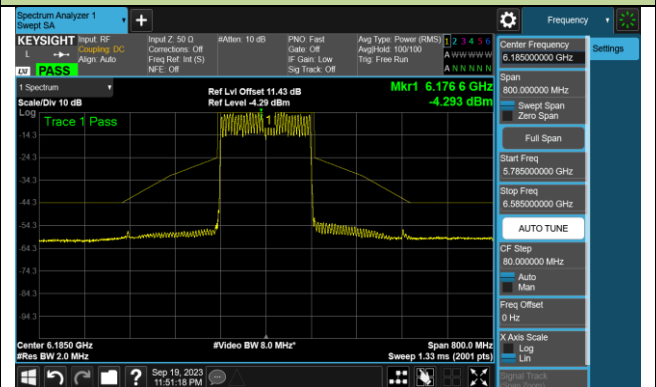

Channel 183 (6865MHz)

Channel 199 (6945MHz)

Channel 215 (7025MHz)

802.11be-EHT160 In-Band Emission (N_{ss}=1)

Channel 15 (6025MHz)

Channel 47 (6185MHz)

Channel 79 (6345MHz)

Channel 111 (6505MHz)