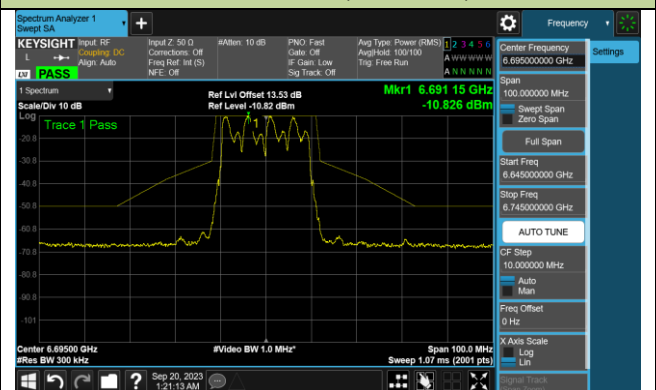

802.11be-EHT20 In-Band Emission (N_{ss}=1)

Channel 01 (5955MHz)

Channel 45 (6175MHz)

Channel 93 (6415MHz)

Channel 97 (6435MHz)

Channel 105 (6475MHz)

Channel 113 (6515MHz)

Channel 117 (6535MHz)

Channel 149 (6695MHz)

802.11be-EHT20 In-Band Emission (N_{ss}=1)

Channel 181 (6855MHz)

Channel 185 (6875MHz)

Channel 189 (6895MHz)

Channel 213 (7015MHz)

Channel 229 (7095MHz)

802.11be-EHT40 In-Band Emission (N_{ss}=1)