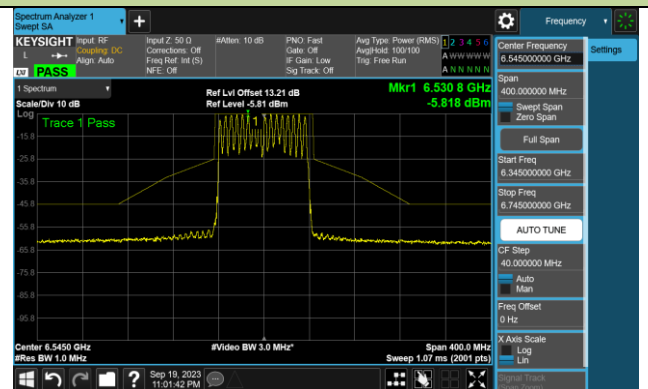

802.11be-EHT40 In-Band Emission (N_{ss}=1)

Channel 179 (6845MHz)

Channel 187 (6885MHz)

Channel 195 (6925MHz)

Channel 211 (7005MHz)

Channel 227 (7085MHz)

802.11be-EHT80 In-Band Emission (N_{ss}=1)

Channel 07 (5985MHz)

Channel 39 (6145MHz)

Channel 87 (6385MHz)

Channel 103 (6465MHz)

Channel 119 (6545MHz)

Channel 135 (6625MHz)

Channel 151 (6705MHz)

Channel 167 (6785MHz)

802.11be-EHT80 In-Band Emission (N_{ss}=1)

Channel 183 (6865MHz)

Channel 199 (6945MHz)

Channel 215 (7025MHz)

802.11be-EHT160 In-Band Emission (N_{ss}=1)

Channel 15 (6025MHz)

Channel 47 (6185MHz)

Channel 79 (6345MHz)

Channel 111 (6505MHz)