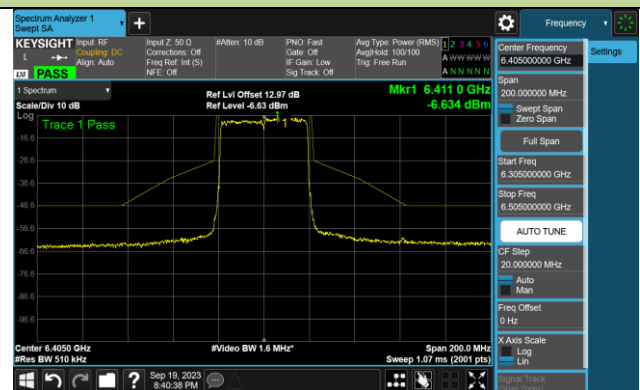

Channel 113 (6515MHz)

Channel 117 (6535MHz)

Channel 149 (6695MHz)

802.11ax-HE20 In-Band Emission (NSS=4)

Channel 181 (6855MHz)

Channel 185 (6875MHz)

Channel 189 (6895MHz)

Channel 213 (7015MHz)

Channel 229 (7095MHz)

802.11ax-HE40 In-Band Emission (N_{ss}=4)

Channel 03 (5965MHz)

Channel 43 (6165MHz)

Channel 91 (6405MHz)

Channel 99 (6445MHz)

Channel 107 (6485MHz)

Channel 115 (6525MHz)

Channel 123 (6565MHz)

Channel 147 (6685MHz)

802.11ax-HE40 In-Band Emission (N_{SS}=4)

Channel 179 (6845MHz)

Channel 187 (6885MHz)

Channel 195 (6925MHz)

Channel 211 (7005MHz)

Channel 227 (7085MHz)