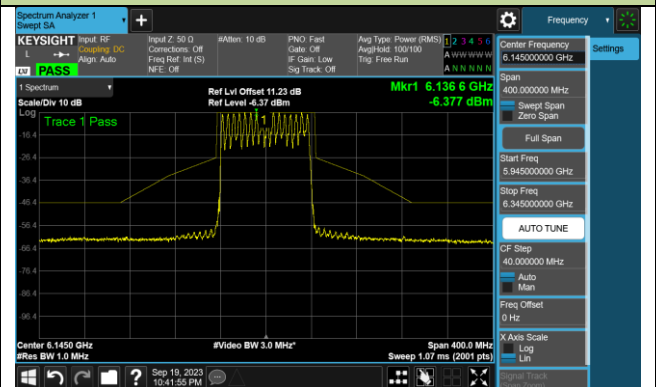

802.11be-EHT40 In-Band Emission (N_{ss}=1)

Channel 179 (6845MHz)

Channel 187 (6885MHz)

Channel 195 (6925MHz)

Channel 211 (7005MHz)

Channel 227 (7085MHz)

802.11be-EHT80 In-Band Emission (N_{ss}=1)

Channel 07 (5985MHz)

Channel 39 (6145MHz)

Channel 87 (6385MHz)

Channel 103 (6465MHz)

Channel 119 (6545MHz)

Channel 135 (6625MHz)

Channel 151 (6705MHz)

Channel 167 (6785MHz)

802.11be-EHT80 In-Band Emission (N_{ss}=1)