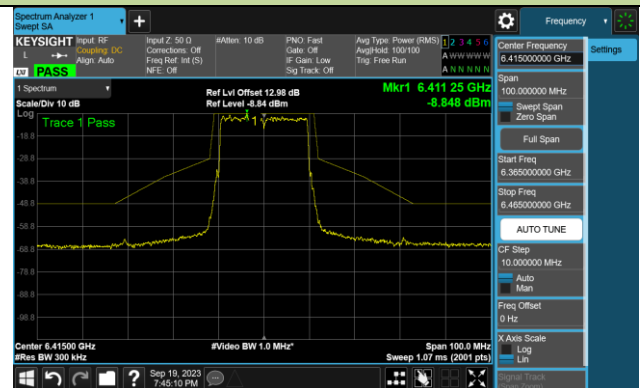

Channel 159 (6745MHz)

Channel 191 (6905MHz)

802.11ax-HE20 In-Band Emission (N_{ss}=4)

Channel 01 (5955MHz)

Channel 45 (6175MHz)

Channel 93 (6415MHz)

Channel 97 (6435MHz)

Channel 105 (6475MHz)

Channel 113 (6515MHz)

Channel 117 (6535MHz)

Channel 149 (6695MHz)

802.11ax-HE20 In-Band Emission (NSS=4)

Channel 181 (6855MHz)

Channel 185 (6875MHz)

Channel 189 (6895MHz)

Channel 213 (7015MHz)