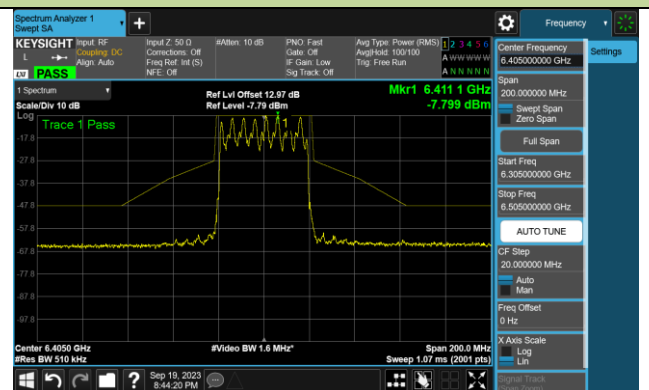

Channel 149 (6695MHz)

802.11be-EHT20 In-Band Emission (N_{ss}=1)

Channel 181 (6855MHz)

Channel 185 (6875MHz)

Channel 189 (6895MHz)

Channel 213 (7015MHz)

Channel 229 (7095MHz)

802.11be-EHT40 In-Band Emission (N_{ss}=1)

Channel 03 (5965MHz)

Channel 43 (6165MHz)

Channel 91 (6405MHz)

Channel 99 (6445MHz)

Channel 107 (6485MHz)

Channel 115 (6525MHz)

Channel 123 (6565MHz)

Channel 147 (6685MHz)