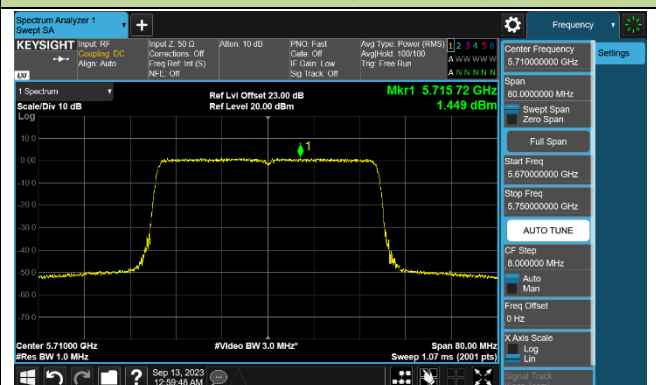

802.11ax-HE40 Power Spectral Density - Ant 2

Channel 38 (5190MHz)

Channel 46 (5230MHz)

Channel 54 (5270MHz)

Channel 62 (5310MHz)

Channel 102 (5510MHz)

Channel 110 (5550MHz)

Channel 134 (5670MHz)

Channel 142 (5710MHz)

802.11ax-HE80 Power Spectral Density - Ant 2

Channel 42 (5210MHz)

Channel 58 (5290MHz)

Channel 106 (5530MHz)

Channel 122 (5610MHz)

Channel 138 (5690MHz)

Channel 155 (5775MHz)