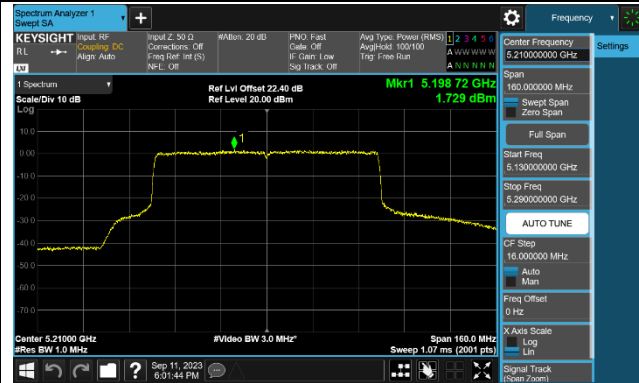

Channel 62 (5310MHz)

Channel 102 (5510MHz)

Channel 110 (5550MHz)

Channel 134 (5670MHz)

Channel 142 (5710MHz)

802.11be-EHT80 Power Spectral Density - Ant 2

Channel 42 (5210MHz)

Channel 58 (5290MHz)

Channel 106 (5530MHz)

Channel 122 (5610MHz)

Channel 138 (5690MHz)

Channel 155 (5775MHz)

802.11be-EHT160 Power Spectral Density - Ant 2

Channel 50 (5250MHz)

Channel 114 (5570MHz)

802.11a Power Spectral Density - Ant 3