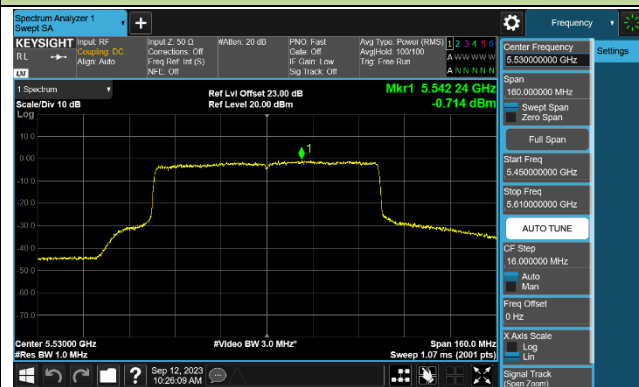

Channel 142 (5710MHz)

802.11ax-HE80 Power Spectral Density - Ant 2

Channel 42 (5210MHz)

Channel 58 (5290MHz)

Channel 106 (5530MHz)

Channel 122 (5610MHz)

Channel 138 (5690MHz)

Channel 155 (5775MHz)

802.11ax-HE160 Power Spectral Density - Ant 2

Channel 50 (5250MHz)

Channel 114 (5570MHz)

802.11be-EHT20 Power Spectral Density - Ant 2

Channel 36 (5180MHz)

Channel 44 (5220MHz)

Channel 48 (5240MHz)

Channel 52 (5260MHz)