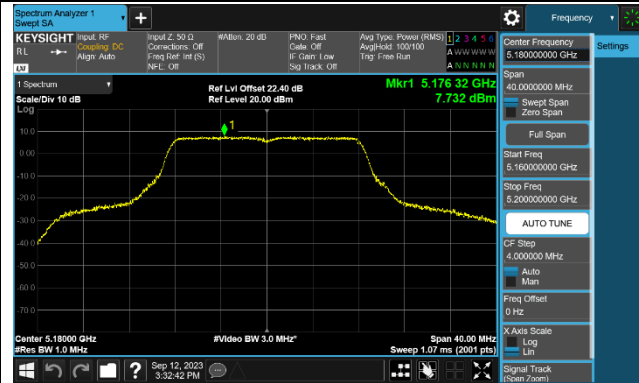

802.11a Power Spectral Density - Ant 3

Channel 36 (5180MHz)