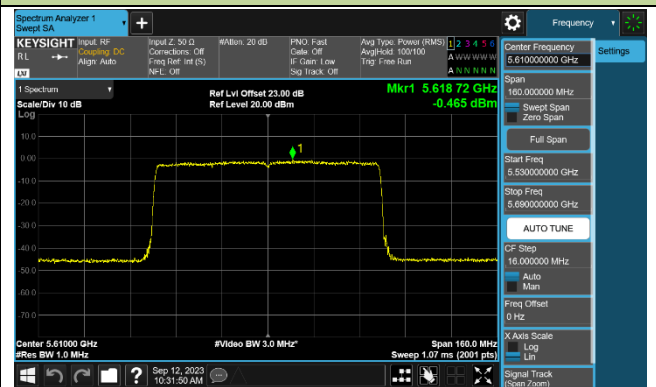

Channel 142 (5710MHz)

802.11ax-HE80 Power Spectral Density - Ant 2

Channel 42 (5210MHz)

Channel 58 (5290MHz)

Channel 106 (5530MHz)

Channel 122 (5610MHz)

Channel 138 (5690MHz)

Channel 155 (5775MHz)

802.11ax-HE160 Power Spectral Density - Ant 2

Channel 50 (5250MHz)

Channel 114 (5570MHz)

802.11be-EHT20 Power Spectral Density - Ant 2

Channel 36 (5180MHz)

Channel 44 (5220MHz)

Channel 48 (5240MHz)

Channel 52 (5260MHz)