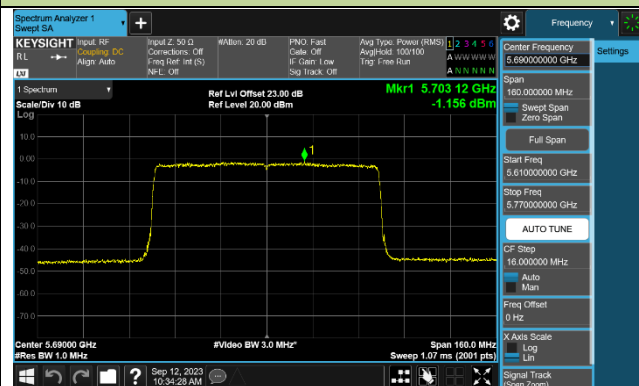

Channel 142 (5710MHz)

802.11ax-HE80 Power Spectral Density - Ant 2

Channel 42 (5210MHz)

Channel 58 (5290MHz)

Channel 106 (5530MHz)

Channel 122 (5610MHz)

Channel 138 (5690MHz)

Channel 155 (5775MHz)

802.11ax-HE160 Power Spectral Density - Ant 2

Channel 50 (5250MHz)

Channel 114 (5570MHz)

802.11be-EHT20 Power Spectral Density - Ant 2

Channel 36 (5180MHz)

Channel 44 (5220MHz)

Channel 48 (5240MHz)

Channel 52 (5260MHz)