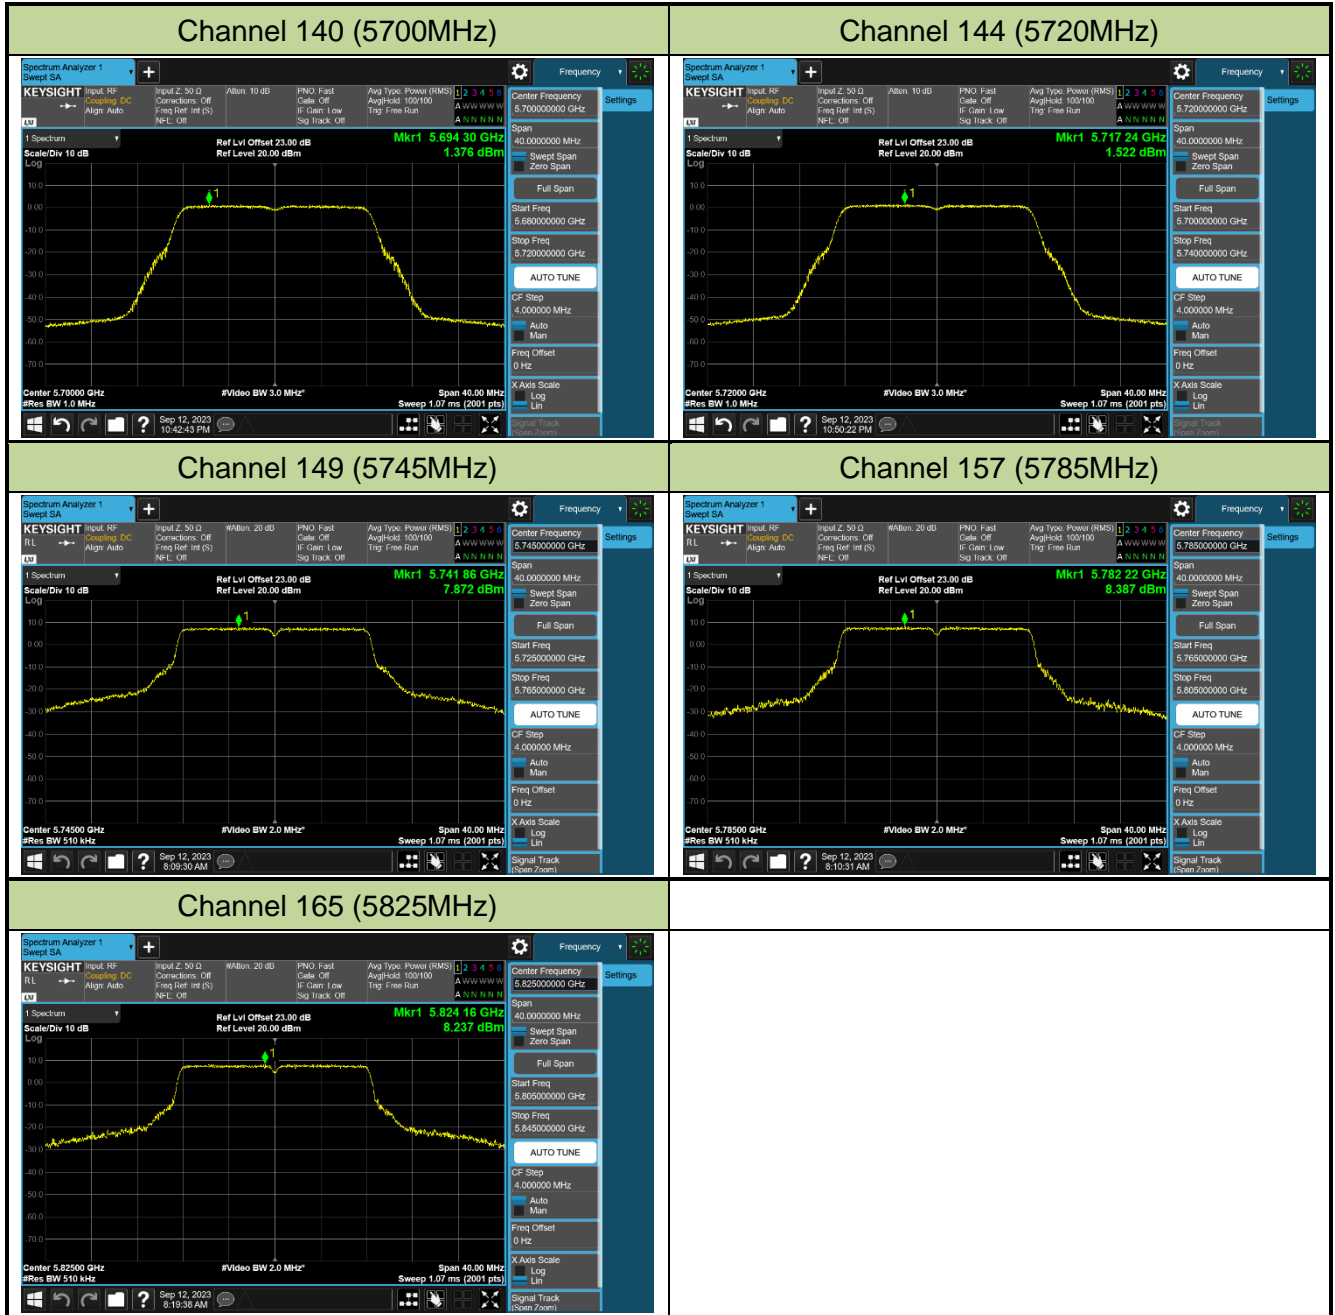

Channel 106 (5530MHz)

Channel 122 (5610MHz)

Channel 138 (5690MHz)

Channel 155 (5775MHz)

802.11be-EHT160 Power Spectral Density - Ant 2

Channel 50 (5250MHz)

Channel 114 (5570MHz)

802.11a Power Spectral Density - Ant 3

Channel 36 (5180MHz)

Channel 44 (5220MHz)

Channel 48 (5240MHz)

Channel 52 (5260MHz)

Channel 60 (5300MHz)

Channel 64 (5320MHz)

Channel 100 (5500MHz)

Channel 116 (5580MHz)

802.11ac-VHT20 Power Spectral Density - Ant 3

Channel 36 (5180MHz)

Channel 44 (5220MHz)

Channel 48 (5240MHz)

Channel 52 (5260MHz)

Channel 60 (5300MHz)

Channel 64 (5320MHz)

Channel 100 (5500MHz)