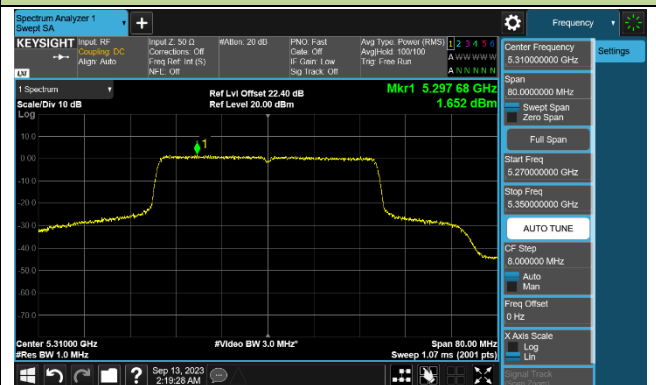

802.11ax-HE40 Power Spectral Density - Ant 2

Channel 38 (5190MHz)

Channel 46 (5230MHz)

Channel 54 (5270MHz)

Channel 62 (5310MHz)

Channel 102 (5510MHz)

Channel 110 (5550MHz)

Channel 134 (5670MHz)

Channel 142 (5710MHz)

802.11ax-HE80 Power Spectral Density - Ant 2

Channel 42 (5210MHz)

Channel 58 (5290MHz)

Channel 106 (5530MHz)

Channel 122 (5610MHz)

Channel 138 (5690MHz)

Channel 155 (5775MHz)