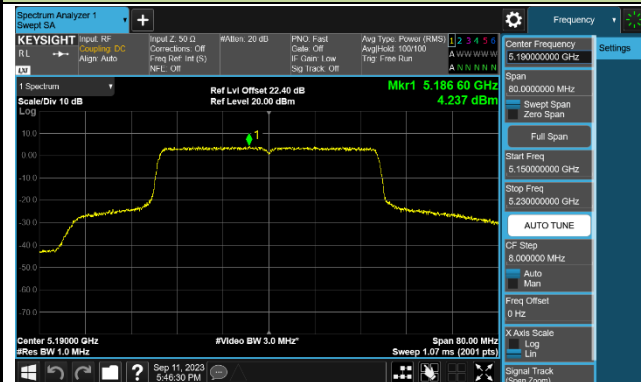

Channel 60 (5300MHz)

Channel 64 (5320MHz)

Channel 100 (5500MHz)

Channel 116 (5580MHz)

802.11be-EHT40 Power Spectral Density - Ant 2

Channel 38 (5190MHz)

Channel 46 (5230MHz)

Channel 54 (5270MHz)

Channel 62 (5310MHz)

Channel 102 (5510MHz)

Channel 110 (5550MHz)

Channel 134 (5670MHz)

Channel 142 (5710MHz)

802.11be-EHT80 Power Spectral Density - Ant 2

Channel 42 (5210MHz)

Channel 58 (5290MHz)