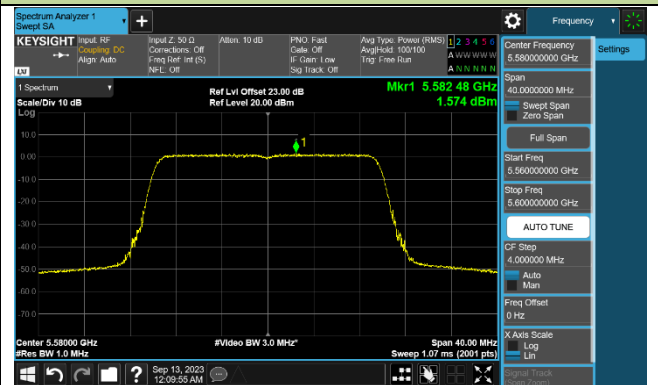

Channel 60 (5300MHz)

Channel 64 (5320MHz)

Channel 100 (5500MHz)

Channel 116 (5580MHz)

802.11be-EHT40 Power Spectral Density - Ant 2

Channel 38 (5190MHz)

Channel 46 (5230MHz)

Channel 54 (5270MHz)

Channel 62 (5310MHz)

Channel 102 (5510MHz)

Channel 110 (5550MHz)

Channel 134 (5670MHz)

Channel 142 (5710MHz)

802.11be-EHT80 Power Spectral Density - Ant 2

Channel 42 (5210MHz)

Channel 58 (5290MHz)