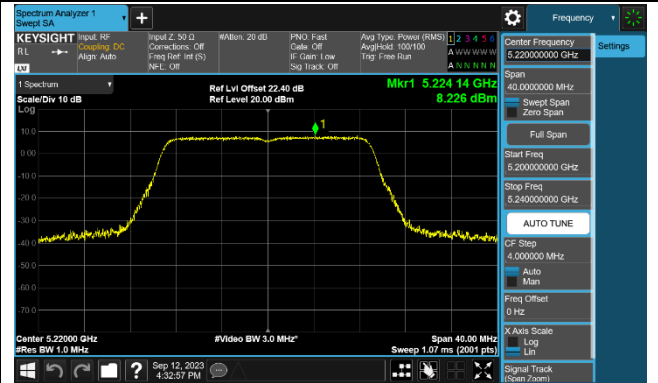

Channel 36 (5180MHz)

Channel 44 (5220MHz)

Channel 48 (5240MHz)

Channel 52 (5260MHz)

Channel 60 (5300MHz)

Channel 64 (5320MHz)

Channel 100 (5500MHz)

Channel 116 (5580MHz)

802.11ac-VHT20 Power Spectral Density - Ant 3

Channel 36 (5180MHz)

Channel 44 (5220MHz)

Channel 48 (5240MHz)

Channel 52 (5260MHz)

Channel 60 (5300MHz)

Channel 64 (5320MHz)

Channel 100 (5500MHz)