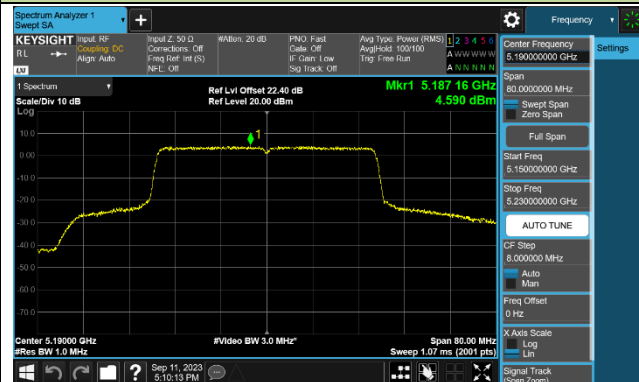

802.11ax-HE40 Power Spectral Density - Ant 2

Channel 38 (5190MHz)

Channel 46 (5230MHz)

Channel 54 (5270MHz)

Channel 62 (5310MHz)

Channel 102 (5510MHz)

Channel 110 (5550MHz)

Channel 134 (5670MHz)

Channel 142 (5710MHz)

802.11ax-HE80 Power Spectral Density - Ant 2

Channel 42 (5210MHz)

Channel 58 (5290MHz)

Channel 106 (5530MHz)

Channel 122 (5610MHz)

Channel 138 (5690MHz)

Channel 155 (5775MHz)