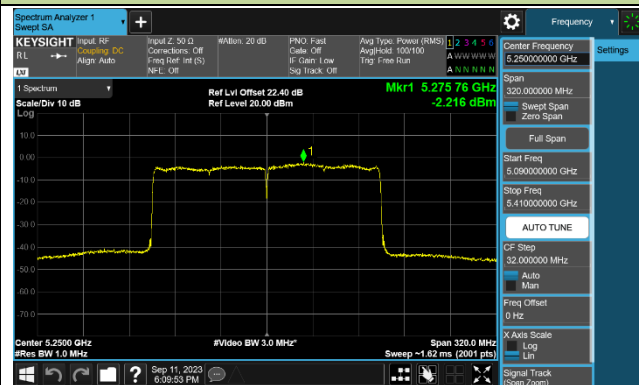

Channel 62 (5310MHz)

Channel 102 (5510MHz)

Channel 110 (5550MHz)

Channel 134 (5670MHz)

Channel 142 (5710MHz)

802.11be-EHT80 Power Spectral Density - Ant 2

Channel 42 (5210MHz)

Channel 58 (5290MHz)

Channel 106 (5530MHz)

Channel 122 (5610MHz)

Channel 138 (5690MHz)

Channel 155 (5775MHz)

802.11be-EHT160 Power Spectral Density - Ant 2

Channel 50 (5250MHz)

Channel 114 (5570MHz)

802.11a Power Spectral Density - Ant 3