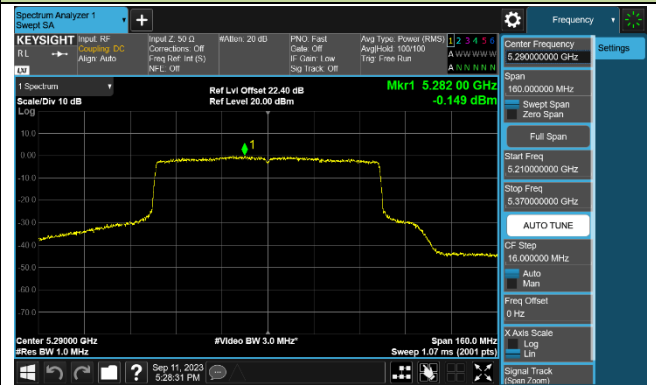

Channel 142 (5710MHz)

802.11ax-HE80 Power Spectral Density - Ant 2

Channel 42 (5210MHz)

Channel 58 (5290MHz)

Channel 106 (5530MHz)

Channel 122 (5610MHz)

Channel 138 (5690MHz)

Channel 155 (5775MHz)

802.11ax-HE160 Power Spectral Density - Ant 2

Channel 50 (5250MHz)

Channel 114 (5570MHz)

802.11be-EHT20 Power Spectral Density - Ant 2

Channel 36 (5180MHz)

Channel 44 (5220MHz)

Channel 48 (5240MHz)

Channel 52 (5260MHz)