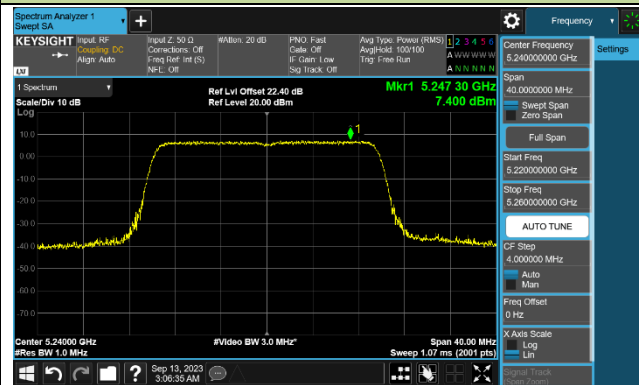

802.11ax-HE160 Power Spectral Density - Ant 2

Channel 50 (5250MHz)

Channel 114 (5570MHz)

802.11be-EHT20 Power Spectral Density - Ant 2

Channel 36 (5180MHz)

Channel 44 (5220MHz)

Channel 48 (5240MHz)

Channel 52 (5260MHz)