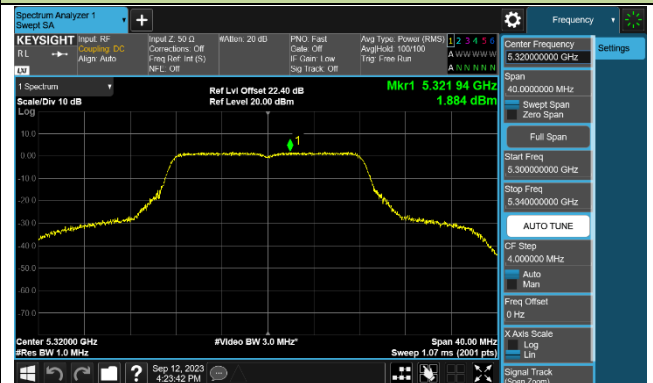

Channel 36 (5180MHz)

Channel 44 (5220MHz)

Channel 48 (5240MHz)

Channel 52 (5260MHz)

Channel 60 (5300MHz)

Channel 64 (5320MHz)

Channel 100 (5500MHz)

Channel 116 (5580MHz)

802.11ac-VHT20 Power Spectral Density - Ant 3

Channel 36 (5180MHz)

Channel 44 (5220MHz)

Channel 48 (5240MHz)

Channel 52 (5260MHz)

Channel 60 (5300MHz)

Channel 64 (5320MHz)

Channel 100 (5500MHz)