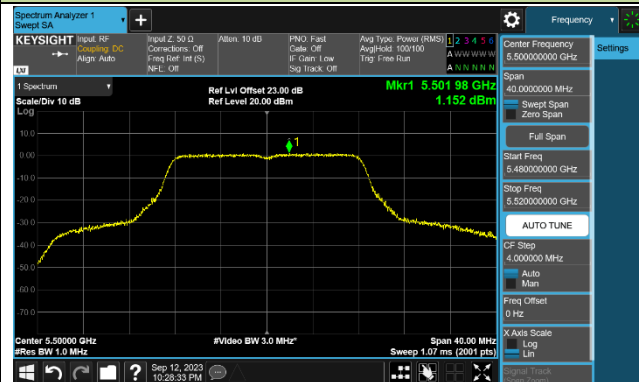

Channel 36 (5180MHz)

Channel 44 (5220MHz)

Channel 48 (5240MHz)

Channel 52 (5260MHz)

Channel 60 (5300MHz)

Channel 64 (5320MHz)

Channel 100 (5500MHz)

Channel 116 (5580MHz)

802.11ac-VHT20 Power Spectral Density - Ant 3

Channel 36 (5180MHz)

Channel 44 (5220MHz)

Channel 48 (5240MHz)

Channel 52 (5260MHz)

Channel 60 (5300MHz)

Channel 64 (5320MHz)

Channel 100 (5500MHz)