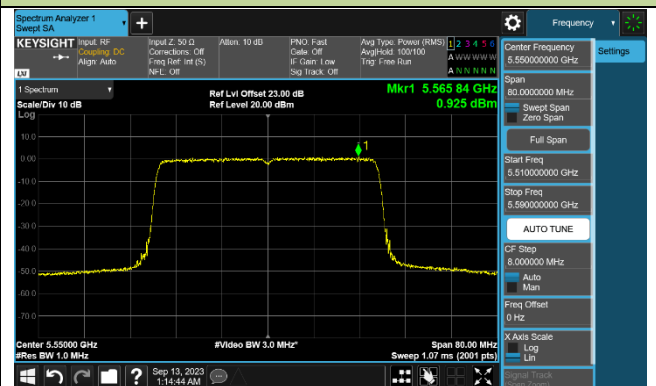

802.11ax-HE40 Power Spectral Density - Ant 2

Channel 38 (5190MHz)

Channel 46 (5230MHz)

Channel 54 (5270MHz)

Channel 62 (5310MHz)

Channel 102 (5510MHz)

Channel 110 (5550MHz)

Channel 134 (5670MHz)

Channel 142 (5710MHz)

802.11ax-HE80 Power Spectral Density - Ant 2

Channel 42 (5210MHz)

Channel 58 (5290MHz)

Channel 106 (5530MHz)

Channel 122 (5610MHz)

Channel 138 (5690MHz)

Channel 155 (5775MHz)