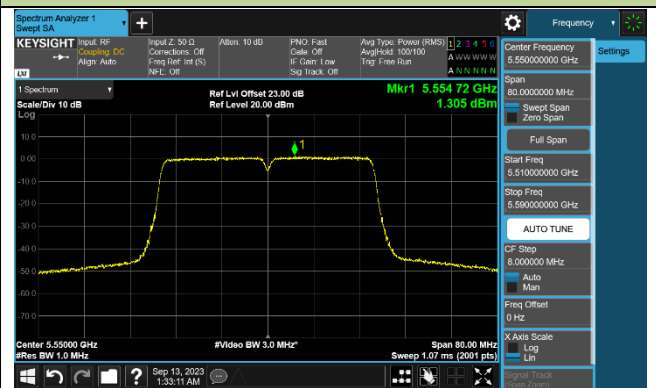

802.11ac-VHT20 Power Spectral Density - Ant 3

Channel 36 (5180MHz)

Channel 44 (5220MHz)

Channel 48 (5240MHz)

Channel 52 (5260MHz)

Channel 60 (5300MHz)

Channel 64 (5320MHz)

Channel 100 (5500MHz)

Channel 116 (5580MHz)

802.11ac-VHT40 Power Spectral Density - Ant 3

Channel 38 (5190MHz)

Channel 46 (5230MHz)

Channel 54 (5270MHz)

Channel 62 (5310MHz)

Channel 102 (5510MHz)

Channel 110 (5550MHz)

Channel 134 (5670MHz)

Channel 142 (5710MHz)