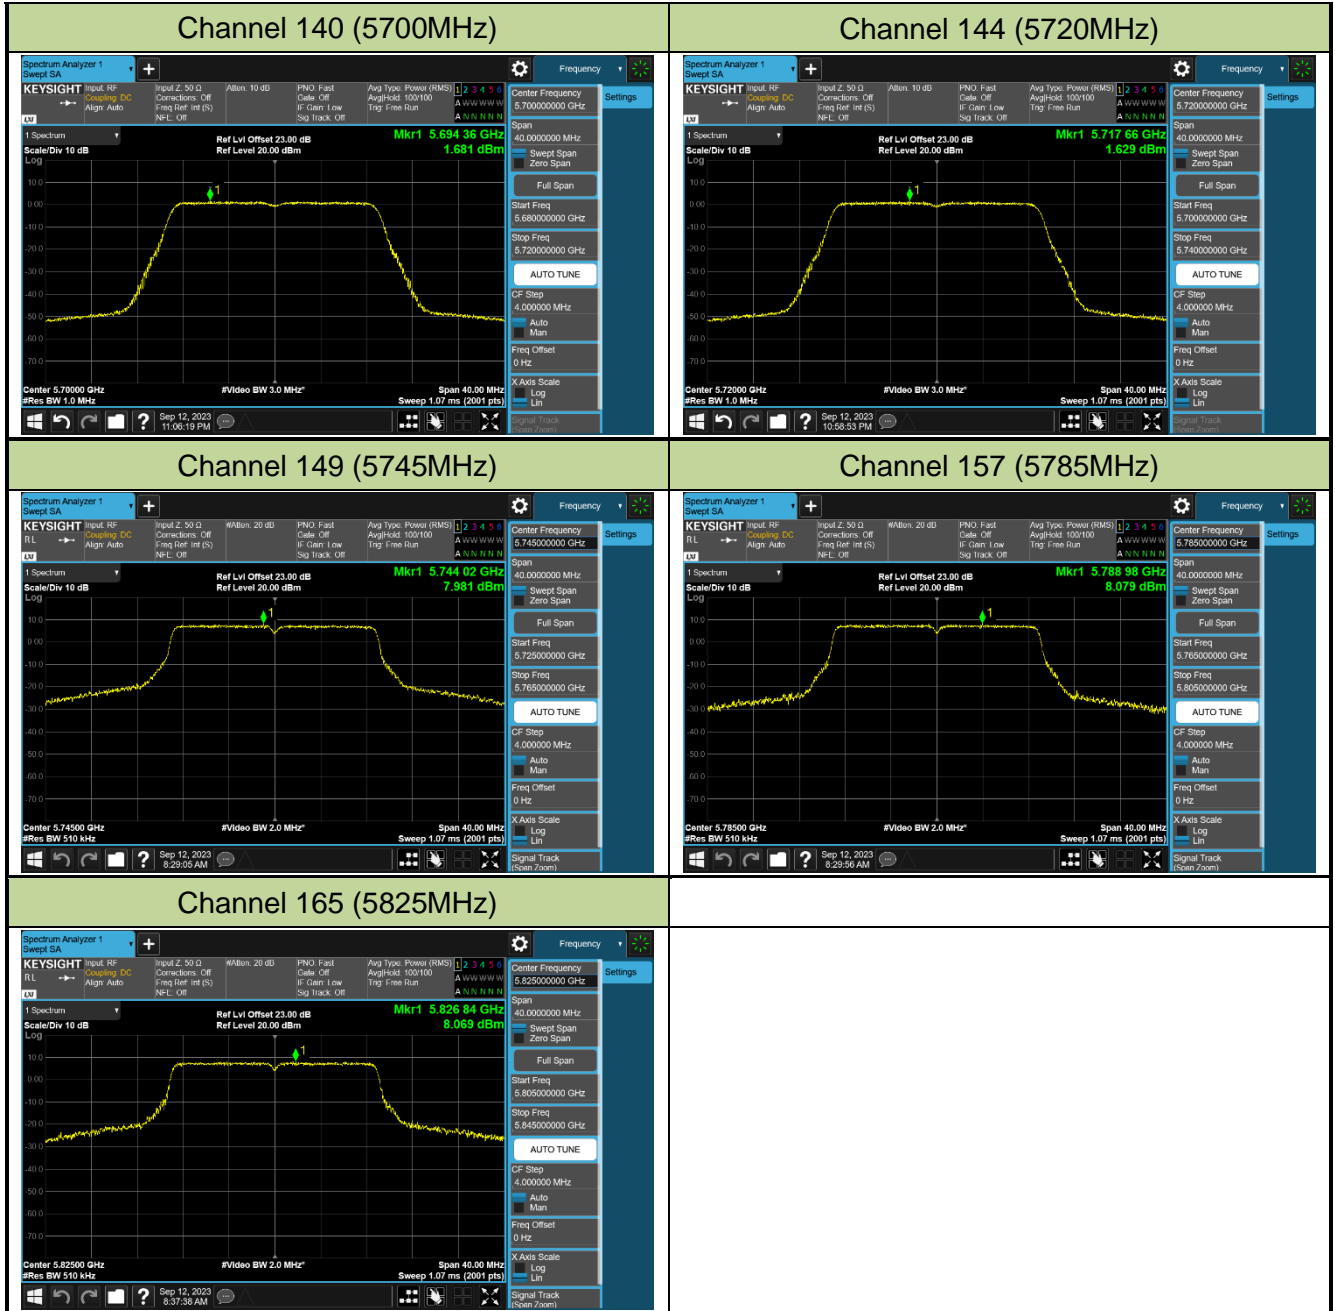

Channel 36 (5180MHz)

Channel 44 (5220MHz)

Channel 48 (5240MHz)

Channel 52 (5260MHz)

Channel 60 (5300MHz)

Channel 64 (5320MHz)

Channel 100 (5500MHz)

Channel 116 (5580MHz)

802.11ac-VHT20 Power Spectral Density - Ant 3

Channel 36 (5180MHz)

Channel 44 (5220MHz)

Channel 48 (5240MHz)

Channel 52 (5260MHz)

Channel 60 (5300MHz)

Channel 64 (5320MHz)

Channel 100 (5500MHz)

Channel 116 (5580MHz)

802.11ac-VHT40 Power Spectral Density - Ant 3

Channel 38 (5190MHz)

Channel 46 (5230MHz)

Channel 54 (5270MHz)

Channel 62 (5310MHz)

Channel 102 (5510MHz)

Channel 110 (5550MHz)

Channel 134 (5670MHz)

Channel 142 (5710MHz)