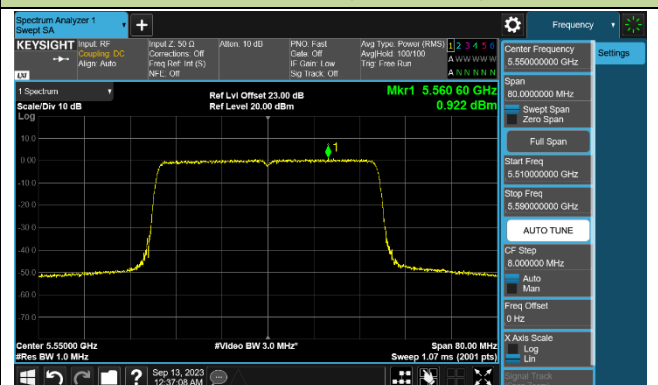

Channel 60 (5300MHz)

Channel 64 (5320MHz)

Channel 100 (5500MHz)

Channel 116 (5580MHz)

802.11be-EHT40 Power Spectral Density - Ant 2

Channel 38 (5190MHz)

Channel 46 (5230MHz)

Channel 54 (5270MHz)

Channel 62 (5310MHz)

Channel 102 (5510MHz)

Channel 110 (5550MHz)

Channel 134 (5670MHz)

Channel 142 (5710MHz)

802.11be-EHT80 Power Spectral Density - Ant 2

Channel 42 (5210MHz)

Channel 58 (5290MHz)