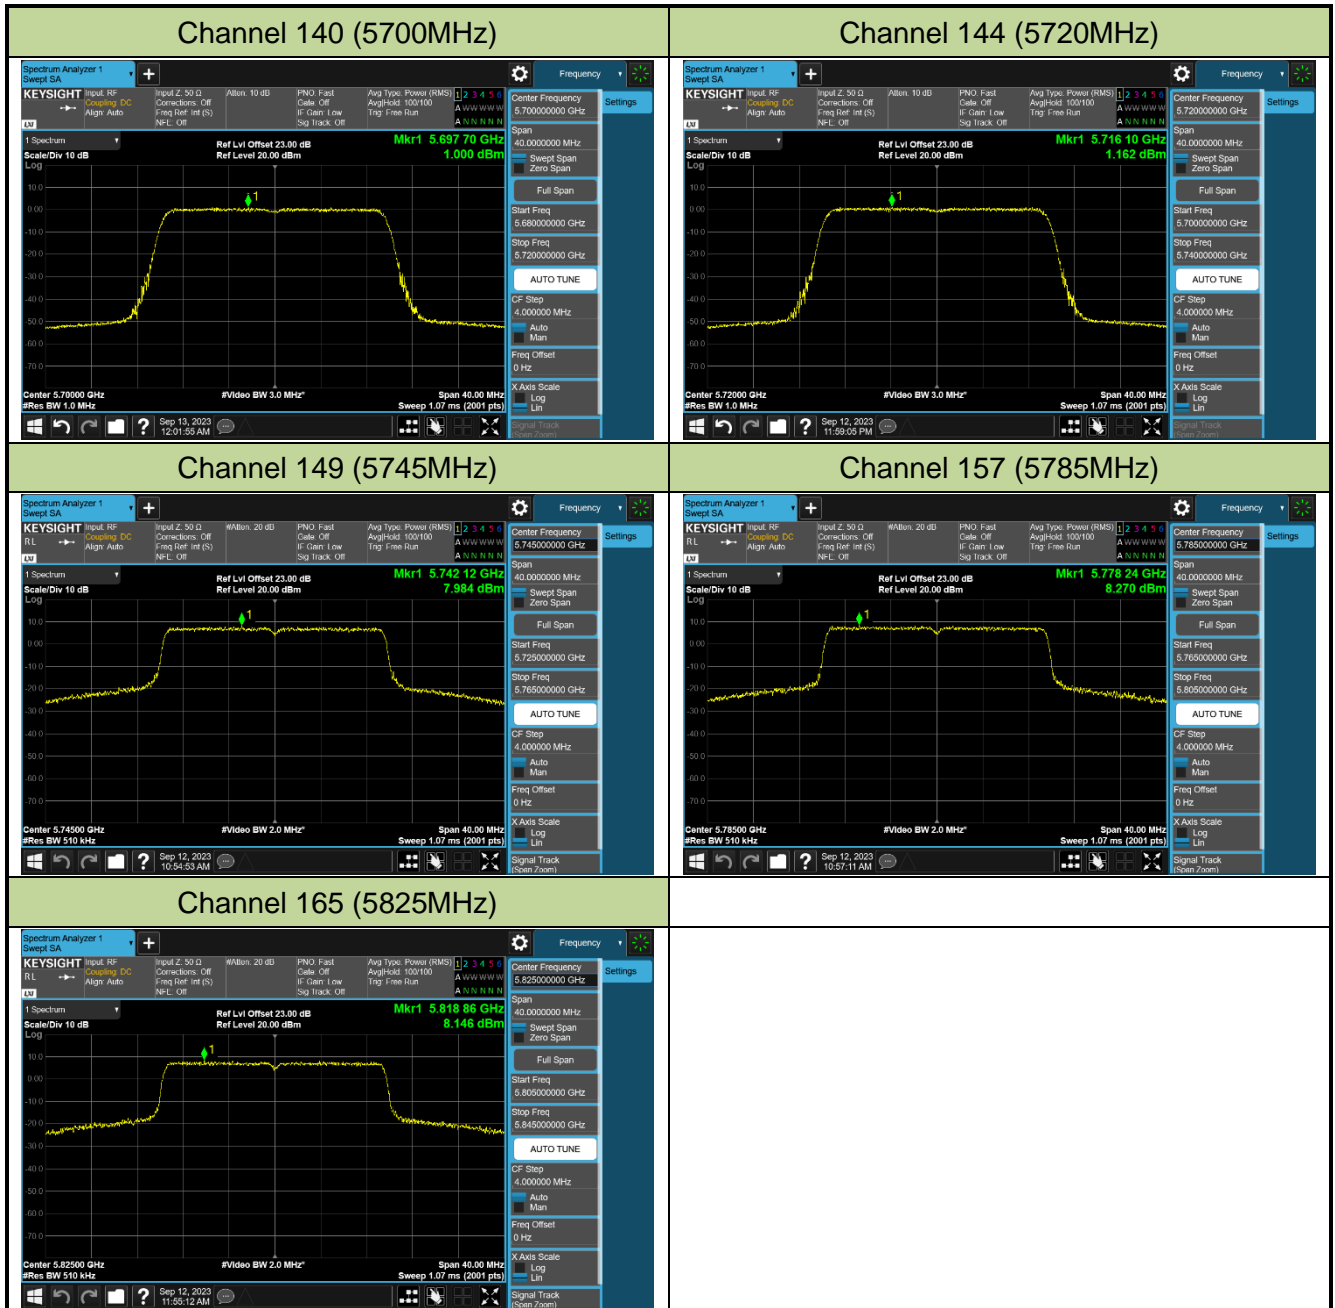

802.11ax-HE160 Power Spectral Density - Ant 2

Channel 50 (5250MHz)

Channel 114 (5570MHz)

802.11be-EHT20 Power Spectral Density - Ant 2

Channel 36 (5180MHz)

Channel 44 (5220MHz)

Channel 48 (5240MHz)

Channel 52 (5260MHz)

Channel 60 (5300MHz)

Channel 64 (5320MHz)

Channel 100 (5500MHz)

Channel 116 (5580MHz)

802.11be-EHT40 Power Spectral Density - Ant 2

Channel 38 (5190MHz)

Channel 46 (5230MHz)

Channel 54 (5270MHz)

Channel 62 (5310MHz)

Channel 102 (5510MHz)

Channel 110 (5550MHz)

Channel 134 (5670MHz)

Channel 142 (5710MHz)

802.11be-EHT80 Power Spectral Density - Ant 2

Channel 42 (5210MHz)

Channel 58 (5290MHz)