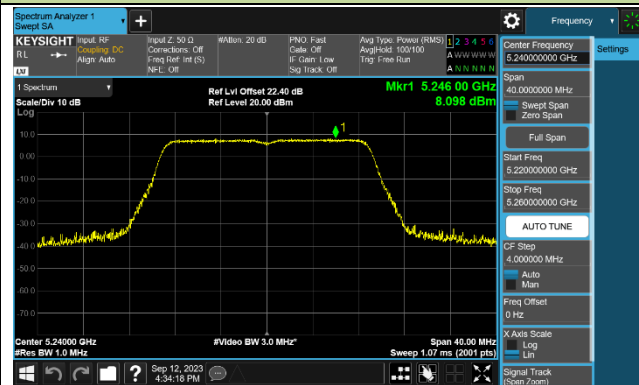

802.11ac-VHT20 Power Spectral Density - Ant 3

Channel 36 (5180MHz)

Channel 44 (5220MHz)

Channel 48 (5240MHz)

Channel 52 (5260MHz)

Channel 60 (5300MHz)

Channel 64 (5320MHz)

Channel 100 (5500MHz)

Channel 116 (5580MHz)

802.11ac-VHT40 Power Spectral Density - Ant 3

Channel 38 (5190MHz)

Channel 46 (5230MHz)

Channel 54 (5270MHz)

Channel 62 (5310MHz)

Channel 102 (5510MHz)

Channel 110 (5550MHz)

Channel 134 (5670MHz)

Channel 142 (5710MHz)