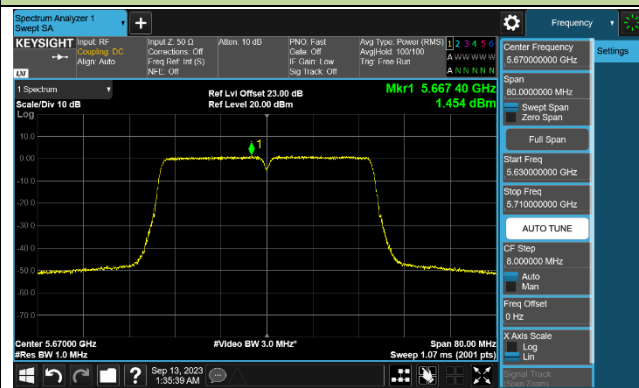

802.11ac-VHT20 Power Spectral Density - Ant 3

Channel 36 (5180MHz)

Channel 44 (5220MHz)

Channel 48 (5240MHz)

Channel 52 (5260MHz)

Channel 60 (5300MHz)

Channel 64 (5320MHz)

Channel 100 (5500MHz)

Channel 116 (5580MHz)

802.11ac-VHT40 Power Spectral Density - Ant 3

Channel 38 (5190MHz)

Channel 46 (5230MHz)

Channel 54 (5270MHz)

Channel 62 (5310MHz)

Channel 102 (5510MHz)

Channel 110 (5550MHz)

Channel 134 (5670MHz)

Channel 142 (5710MHz)