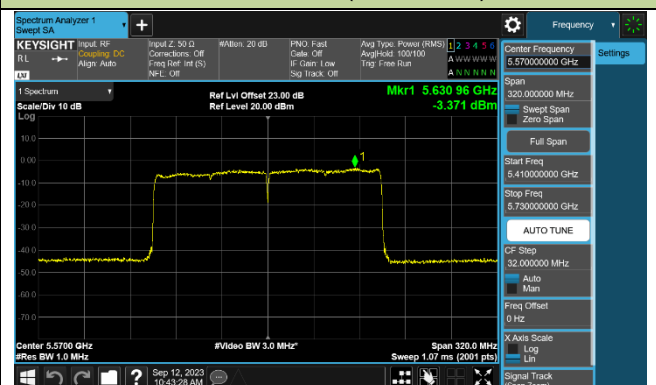

Channel 142 (5710MHz)

802.11ax-HE80 Power Spectral Density - Ant 2

Channel 42 (5210MHz)

Channel 58 (5290MHz)

Channel 106 (5530MHz)

Channel 122 (5610MHz)

Channel 138 (5690MHz)

Channel 155 (5775MHz)

802.11ax-HE160 Power Spectral Density - Ant 2

Channel 50 (5250MHz)

Channel 114 (5570MHz)

802.11be-EHT20 Power Spectral Density - Ant 2

Channel 36 (5180MHz)

Channel 44 (5220MHz)

Channel 48 (5240MHz)

Channel 52 (5260MHz)