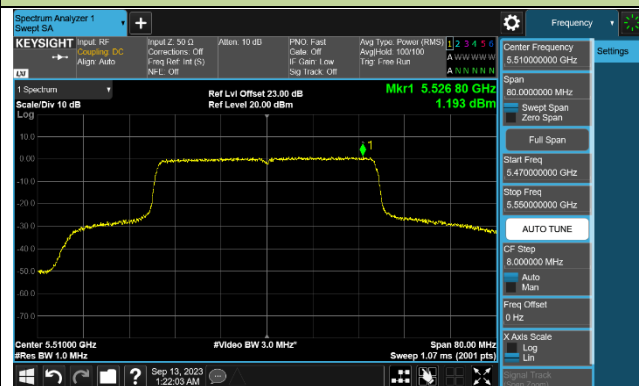

802.11ax-HE40 Power Spectral Density - Ant 2

Channel 38 (5190MHz)

Channel 46 (5230MHz)

Channel 54 (5270MHz)

Channel 62 (5310MHz)

Channel 102 (5510MHz)

Channel 110 (5550MHz)

Channel 134 (5670MHz)

Channel 142 (5710MHz)

802.11ax-HE80 Power Spectral Density - Ant 2

Channel 42 (5210MHz)

Channel 58 (5290MHz)

Channel 106 (5530MHz)

Channel 122 (5610MHz)

Channel 138 (5690MHz)

Channel 155 (5775MHz)