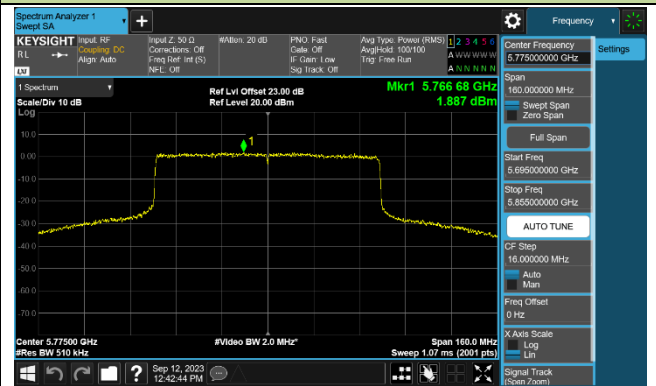

Channel 106 (5530MHz)

Channel 122 (5610MHz)

Channel 138 (5690MHz)

Channel 155 (5775MHz)

802.11be-EHT160 Power Spectral Density - Ant 2

Channel 50 (5250MHz)

Channel 114 (5570MHz)

802.11a Power Spectral Density - Ant 3