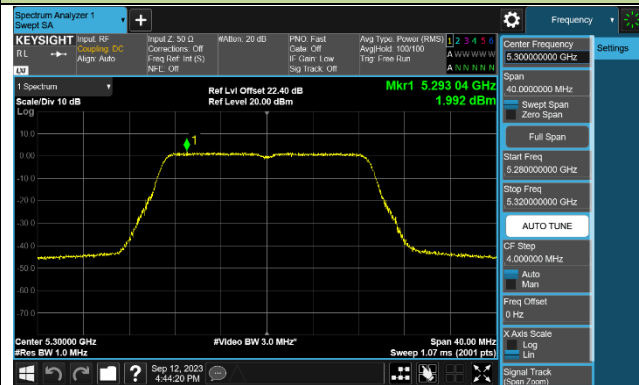

802.11ac-VHT20 Power Spectral Density - Ant 3

Channel 36 (5180MHz)

Channel 44 (5220MHz)

Channel 48 (5240MHz)

Channel 52 (5260MHz)

Channel 60 (5300MHz)

Channel 64 (5320MHz)

Channel 100 (5500MHz)

Channel 116 (5580MHz)

802.11ac-VHT40 Power Spectral Density - Ant 3

Channel 38 (5190MHz)

Channel 46 (5230MHz)

Channel 54 (5270MHz)

Channel 62 (5310MHz)

Channel 102 (5510MHz)

Channel 110 (5550MHz)

Channel 134 (5670MHz)

Channel 142 (5710MHz)