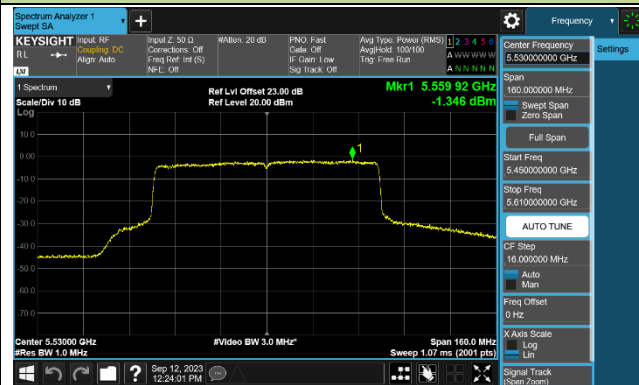

Channel 62 (5310MHz)

Channel 102 (5510MHz)

Channel 110 (5550MHz)

Channel 134 (5670MHz)

Channel 142 (5710MHz)

802.11be-EHT80 Power Spectral Density - Ant 2

Channel 42 (5210MHz)

Channel 58 (5290MHz)

Channel 106 (5530MHz)

Channel 122 (5610MHz)

Channel 138 (5690MHz)

Channel 155 (5775MHz)

802.11be-EHT160 Power Spectral Density - Ant 2

Channel 50 (5250MHz)

Channel 114 (5570MHz)

802.11a Power Spectral Density - Ant 3