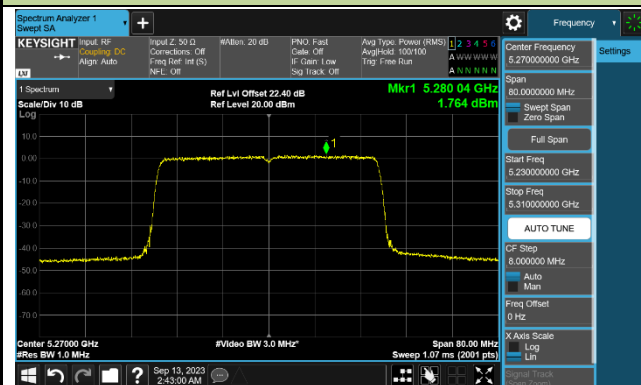

Channel 60 (5300MHz)

Channel 64 (5320MHz)

Channel 100 (5500MHz)

Channel 116 (5580MHz)

802.11be-EHT40 Power Spectral Density - Ant 2

Channel 38 (5190MHz)

Channel 46 (5230MHz)

Channel 54 (5270MHz)

Channel 62 (5310MHz)

Channel 102 (5510MHz)

Channel 110 (5550MHz)

Channel 134 (5670MHz)

Channel 142 (5710MHz)

802.11be-EHT80 Power Spectral Density - Ant 2

Channel 42 (5210MHz)

Channel 58 (5290MHz)