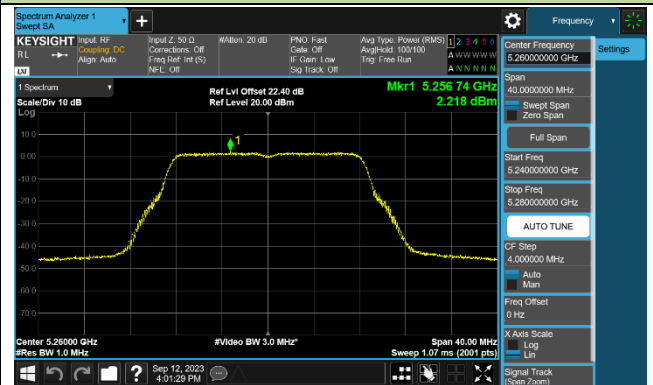

Channel 36 (5180MHz)

Channel 44 (5220MHz)

Channel 48 (5240MHz)

Channel 52 (5260MHz)

Channel 60 (5300MHz)

Channel 64 (5320MHz)

Channel 100 (5500MHz)

Channel 116 (5580MHz)

802.11ac-VHT20 Power Spectral Density - Ant 3

Channel 36 (5180MHz)

Channel 44 (5220MHz)

Channel 48 (5240MHz)

Channel 52 (5260MHz)

Channel 60 (5300MHz)

Channel 64 (5320MHz)

Channel 100 (5500MHz)