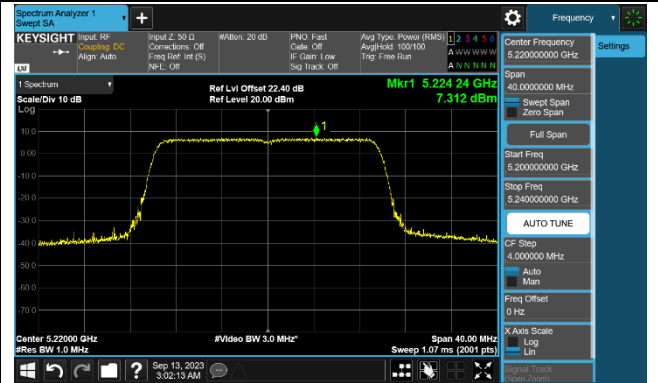

Channel 142 (5710MHz)

802.11ax-HE80 Power Spectral Density - Ant 2

Channel 42 (5210MHz)

Channel 58 (5290MHz)

Channel 106 (5530MHz)

Channel 122 (5610MHz)

Channel 138 (5690MHz)

Channel 155 (5775MHz)

802.11ax-HE160 Power Spectral Density - Ant 2

Channel 50 (5250MHz)

Channel 114 (5570MHz)

802.11be-EHT20 Power Spectral Density - Ant 2

Channel 36 (5180MHz)

Channel 44 (5220MHz)

Channel 48 (5240MHz)

Channel 52 (5260MHz)

Channel 60 (5300MHz)

Channel 64 (5320MHz)

Channel 100 (5500MHz)

Channel 116 (5580MHz)

802.11be-EHT40 Power Spectral Density - Ant 2

Channel 38 (5190MHz)

Channel 46 (5230MHz)

Channel 54 (5270MHz)