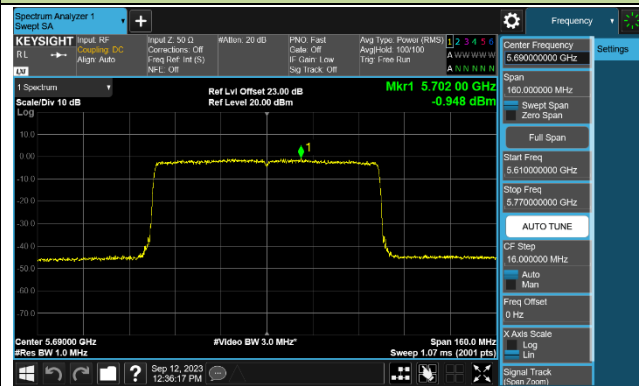

Channel 62 (5310MHz)

Channel 102 (5510MHz)

Channel 110 (5550MHz)

Channel 134 (5670MHz)

Channel 142 (5710MHz)

802.11be-EHT80 Power Spectral Density - Ant 2

Channel 42 (5210MHz)

Channel 58 (5290MHz)

Channel 106 (5530MHz)

Channel 122 (5610MHz)

Channel 138 (5690MHz)

Channel 155 (5775MHz)

802.11be-EHT160 Power Spectral Density - Ant 2

Channel 50 (5250MHz)

Channel 114 (5570MHz)

802.11a Power Spectral Density - Ant 3