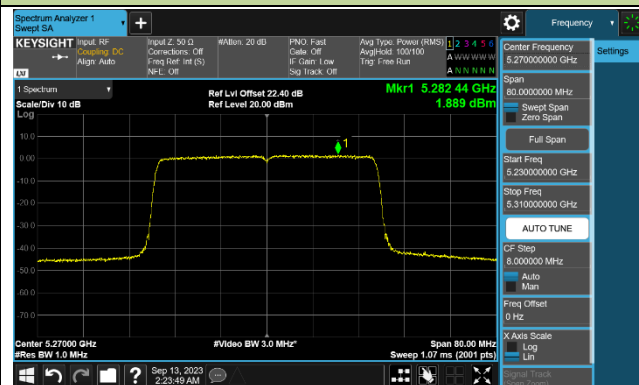

802.11ax-HE40 Power Spectral Density - Ant 2

Channel 38 (5190MHz)

Channel 46 (5230MHz)

Channel 54 (5270MHz)

Channel 62 (5310MHz)

Channel 102 (5510MHz)

Channel 110 (5550MHz)

Channel 134 (5670MHz)

Channel 142 (5710MHz)

802.11ax-HE80 Power Spectral Density - Ant 2

Channel 42 (5210MHz)

Channel 58 (5290MHz)

Channel 106 (5530MHz)

Channel 122 (5610MHz)

Channel 138 (5690MHz)

Channel 155 (5775MHz)