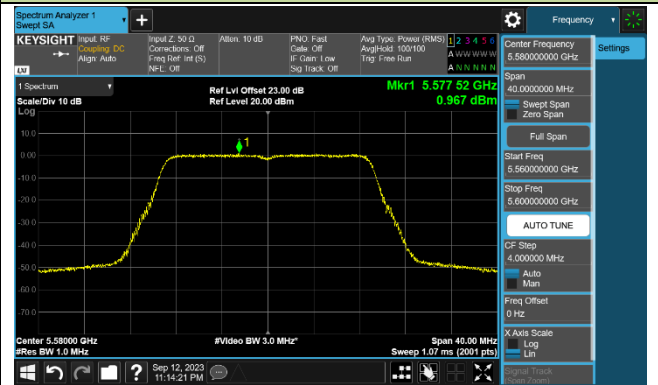

802.11ac-VHT20 Power Spectral Density - Ant 3

Channel 36 (5180MHz)

Channel 44 (5220MHz)

Channel 48 (5240MHz)

Channel 52 (5260MHz)

Channel 60 (5300MHz)

Channel 64 (5320MHz)

Channel 100 (5500MHz)

Channel 116 (5580MHz)

802.11ac-VHT40 Power Spectral Density - Ant 3

Channel 38 (5190MHz)

Channel 46 (5230MHz)

Channel 54 (5270MHz)

Channel 62 (5310MHz)

Channel 102 (5510MHz)

Channel 110 (5550MHz)

Channel 134 (5670MHz)

Channel 142 (5710MHz)