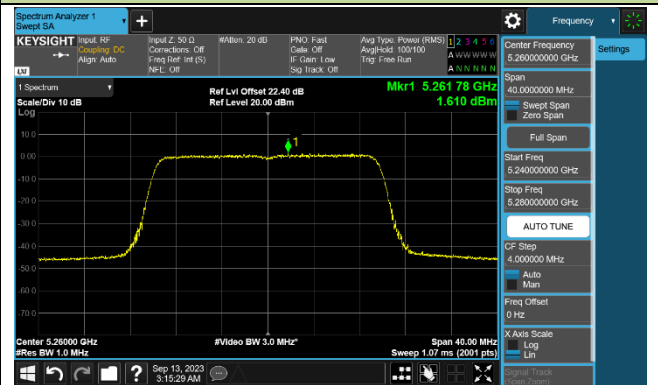

Channel 142 (5710MHz)

802.11ax-HE80 Power Spectral Density - Ant 2

Channel 42 (5210MHz)

Channel 58 (5290MHz)

Channel 106 (5530MHz)

Channel 122 (5610MHz)

Channel 138 (5690MHz)

Channel 155 (5775MHz)

802.11ax-HE160 Power Spectral Density - Ant 2

Channel 50 (5250MHz)

Channel 114 (5570MHz)

802.11be-EHT20 Power Spectral Density - Ant 2

Channel 36 (5180MHz)

Channel 44 (5220MHz)

Channel 48 (5240MHz)

Channel 52 (5260MHz)