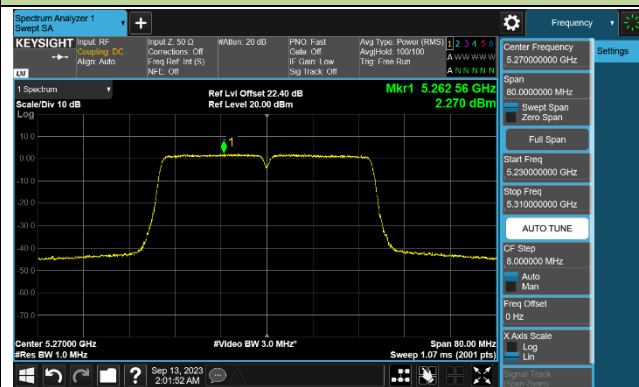

802.11ac-VHT20 Power Spectral Density - Ant 3

Channel 36 (5180MHz)

Channel 44 (5220MHz)

Channel 48 (5240MHz)

Channel 52 (5260MHz)

Channel 60 (5300MHz)

Channel 64 (5320MHz)

Channel 100 (5500MHz)

Channel 116 (5580MHz)

802.11ac-VHT40 Power Spectral Density - Ant 3

Channel 38 (5190MHz)

Channel 46 (5230MHz)

Channel 54 (5270MHz)

Channel 62 (5310MHz)

Channel 102 (5510MHz)

Channel 110 (5550MHz)

Channel 134 (5670MHz)

Channel 142 (5710MHz)