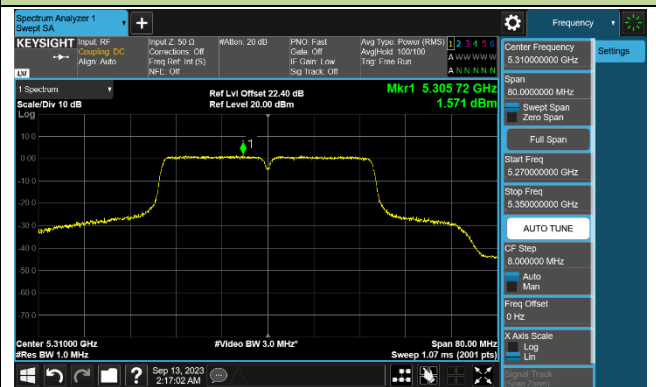

802.11ac-VHT20 Power Spectral Density - Ant 3

Channel 36 (5180MHz)

Channel 44 (5220MHz)

Channel 48 (5240MHz)

Channel 52 (5260MHz)

Channel 60 (5300MHz)

Channel 64 (5320MHz)

Channel 100 (5500MHz)

Channel 116 (5580MHz)

802.11ac-VHT40 Power Spectral Density - Ant 3

Channel 38 (5190MHz)

Channel 46 (5230MHz)

Channel 54 (5270MHz)

Channel 62 (5310MHz)

Channel 102 (5510MHz)

Channel 110 (5550MHz)

Channel 134 (5670MHz)

Channel 142 (5710MHz)