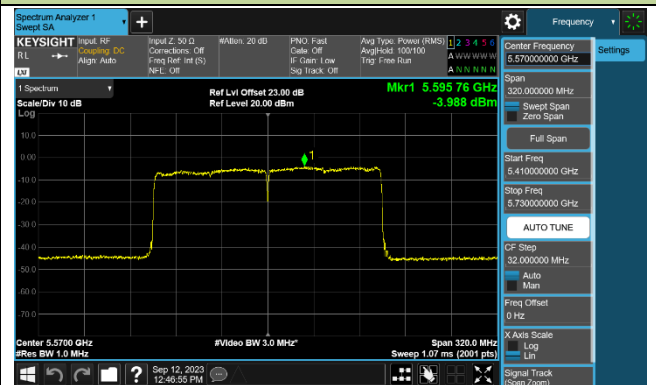

Channel 62 (5310MHz)

Channel 102 (5510MHz)

Channel 110 (5550MHz)

Channel 134 (5670MHz)

Channel 142 (5710MHz)

802.11be-EHT80 Power Spectral Density - Ant 2

Channel 42 (5210MHz)

Channel 58 (5290MHz)

Channel 106 (5530MHz)

Channel 122 (5610MHz)

Channel 138 (5690MHz)

Channel 155 (5775MHz)

802.11be-EHT160 Power Spectral Density - Ant 2

Channel 50 (5250MHz)

Channel 114 (5570MHz)

802.11a Power Spectral Density - Ant 3