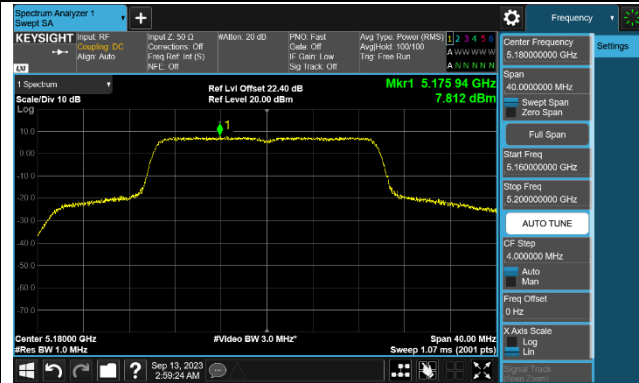

802.11ax-HE160 Power Spectral Density - Ant 2

Channel 50 (5250MHz)

Channel 114 (5570MHz)

802.11be-EHT20 Power Spectral Density - Ant 2

Channel 36 (5180MHz)

Channel 44 (5220MHz)

Channel 48 (5240MHz)

Channel 52 (5260MHz)