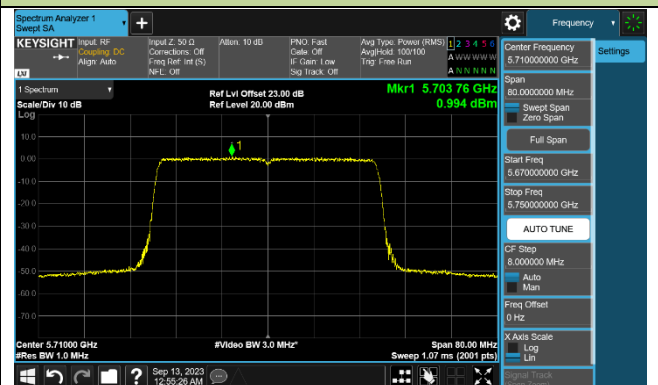

Channel 62 (5310MHz)

Channel 102 (5510MHz)

Channel 110 (5550MHz)

Channel 134 (5670MHz)

Channel 142 (5710MHz)

802.11be-EHT80 Power Spectral Density - Ant 2

Channel 42 (5210MHz)

Channel 58 (5290MHz)

Channel 106 (5530MHz)

Channel 122 (5610MHz)

Channel 138 (5690MHz)

Channel 155 (5775MHz)

802.11be-EHT160 Power Spectral Density - Ant 2

Channel 50 (5250MHz)

Channel 114 (5570MHz)

802.11a Power Spectral Density - Ant 3