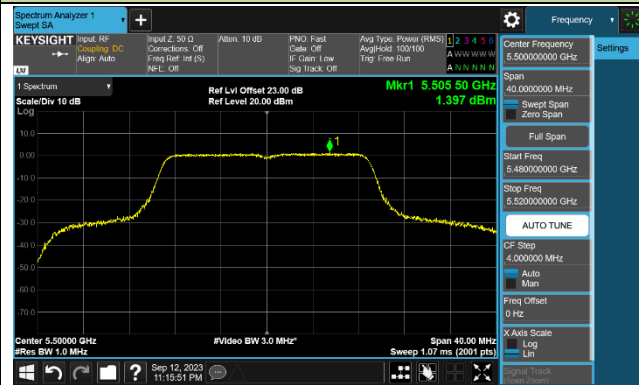

802.11ac-VHT20 Power Spectral Density - Ant 3

Channel 36 (5180MHz)

Channel 44 (5220MHz)

Channel 48 (5240MHz)

Channel 52 (5260MHz)

Channel 60 (5300MHz)

Channel 64 (5320MHz)

Channel 100 (5500MHz)

Channel 116 (5580MHz)

802.11ac-VHT40 Power Spectral Density - Ant 3

Channel 38 (5190MHz)

Channel 46 (5230MHz)

Channel 54 (5270MHz)

Channel 62 (5310MHz)

Channel 102 (5510MHz)

Channel 110 (5550MHz)

Channel 134 (5670MHz)

Channel 142 (5710MHz)