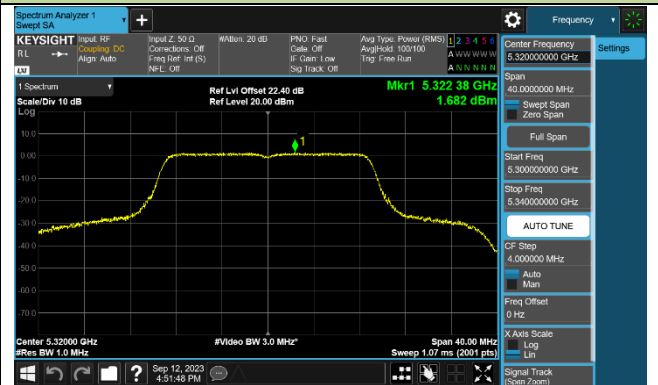

802.11ac-VHT20 Power Spectral Density - Ant 3

Channel 36 (5180MHz)

Channel 44 (5220MHz)

Channel 48 (5240MHz)

Channel 52 (5260MHz)

Channel 60 (5300MHz)

Channel 64 (5320MHz)

Channel 100 (5500MHz)

Channel 116 (5580MHz)

802.11ac-VHT40 Power Spectral Density - Ant 3

Channel 38 (5190MHz)

Channel 46 (5230MHz)

Channel 54 (5270MHz)

Channel 62 (5310MHz)

Channel 102 (5510MHz)

Channel 110 (5550MHz)

Channel 134 (5670MHz)

Channel 142 (5710MHz)