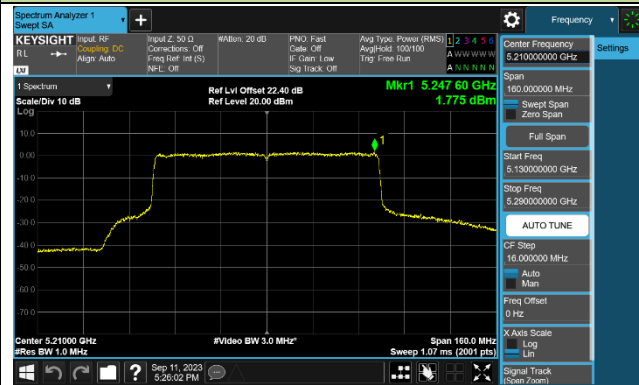

802.11ax-HE40 Power Spectral Density - Ant 2

Channel 38 (5190MHz)

Channel 46 (5230MHz)

Channel 54 (5270MHz)

Channel 62 (5310MHz)

Channel 102 (5510MHz)

Channel 110 (5550MHz)

Channel 134 (5670MHz)

Channel 142 (5710MHz)

802.11ax-HE80 Power Spectral Density - Ant 2

Channel 42 (5210MHz)

Channel 58 (5290MHz)

Channel 106 (5530MHz)

Channel 122 (5610MHz)

Channel 138 (5690MHz)

Channel 155 (5775MHz)