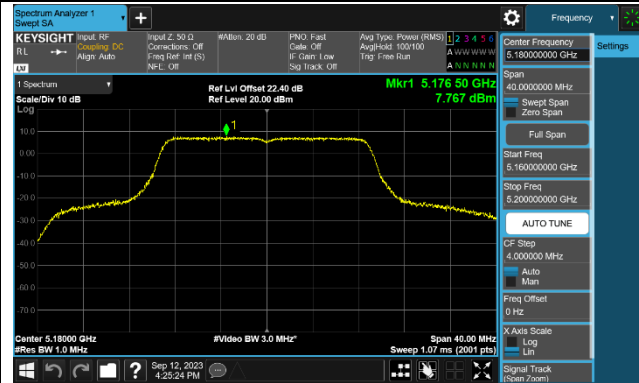

Channel 36 (5180MHz)

Channel 44 (5220MHz)

Channel 48 (5240MHz)

Channel 52 (5260MHz)

Channel 60 (5300MHz)

Channel 64 (5320MHz)

Channel 100 (5500MHz)

Channel 116 (5580MHz)

802.11ac-VHT20 Power Spectral Density - Ant 3

Channel 36 (5180MHz)

Channel 44 (5220MHz)

Channel 48 (5240MHz)

Channel 52 (5260MHz)

Channel 60 (5300MHz)

Channel 64 (5320MHz)

Channel 100 (5500MHz)