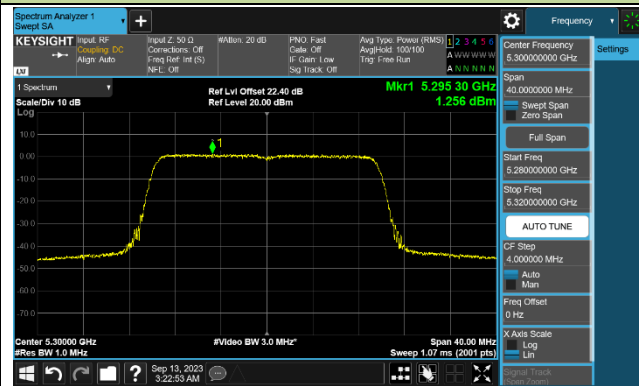

802.11ax-HE160 Power Spectral Density - Ant 2

Channel 50 (5250MHz)

Channel 114 (5570MHz)

802.11be-EHT20 Power Spectral Density - Ant 2

Channel 36 (5180MHz)

Channel 44 (5220MHz)

Channel 48 (5240MHz)

Channel 52 (5260MHz)

Channel 60 (5300MHz)

Channel 64 (5320MHz)

Channel 100 (5500MHz)

Channel 116 (5580MHz)

802.11be-EHT40 Power Spectral Density - Ant 2

Channel 38 (5190MHz)

Channel 46 (5230MHz)

Channel 54 (5270MHz)