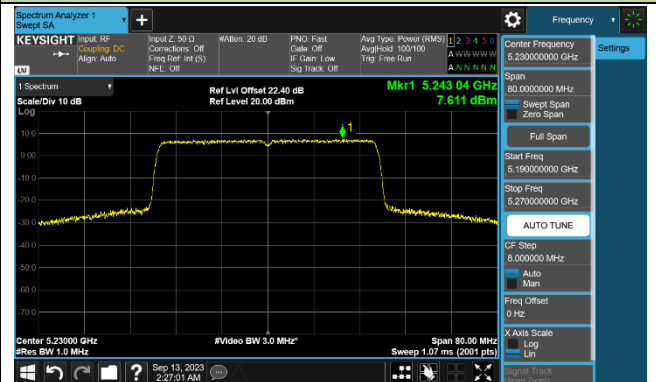

802.11ax-HE40 Power Spectral Density - Ant 2

Channel 38 (5190MHz)

Channel 46 (5230MHz)

Channel 54 (5270MHz)

Channel 62 (5310MHz)

Channel 102 (5510MHz)

Channel 110 (5550MHz)

Channel 134 (5670MHz)

Channel 142 (5710MHz)

802.11ax-HE80 Power Spectral Density - Ant 2

Channel 42 (5210MHz)

Channel 58 (5290MHz)

Channel 106 (5530MHz)

Channel 122 (5610MHz)

Channel 138 (5690MHz)

Channel 155 (5775MHz)