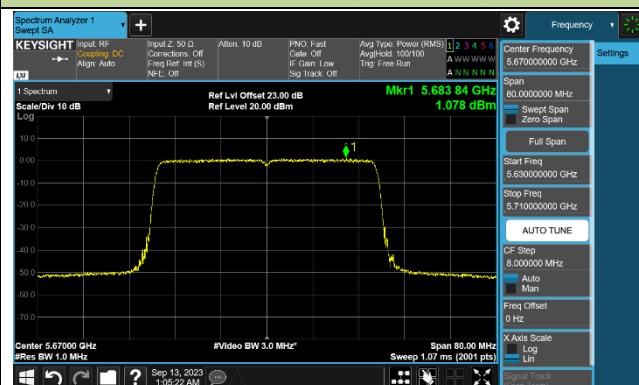

802.11ax-HE40 Power Spectral Density - Ant 2

Channel 38 (5190MHz)

Channel 46 (5230MHz)

Channel 54 (5270MHz)

Channel 62 (5310MHz)

Channel 102 (5510MHz)

Channel 110 (5550MHz)

Channel 134 (5670MHz)

Channel 142 (5710MHz)

802.11ax-HE80 Power Spectral Density - Ant 2

Channel 42 (5210MHz)

Channel 58 (5290MHz)

Channel 106 (5530MHz)

Channel 122 (5610MHz)

Channel 138 (5690MHz)

Channel 155 (5775MHz)