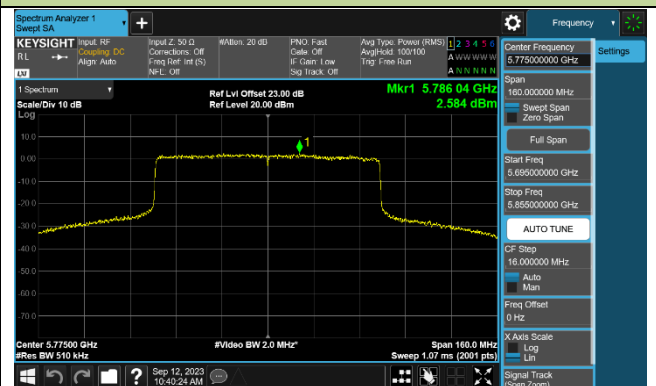

Channel 142 (5710MHz)

802.11ax-HE80 Power Spectral Density - Ant 2

Channel 42 (5210MHz)

Channel 58 (5290MHz)

Channel 106 (5530MHz)

Channel 122 (5610MHz)

Channel 138 (5690MHz)

Channel 155 (5775MHz)

802.11ax-HE160 Power Spectral Density - Ant 2

Channel 50 (5250MHz)

Channel 114 (5570MHz)

802.11be-EHT20 Power Spectral Density - Ant 2

Channel 36 (5180MHz)

Channel 44 (5220MHz)

Channel 48 (5240MHz)

Channel 52 (5260MHz)