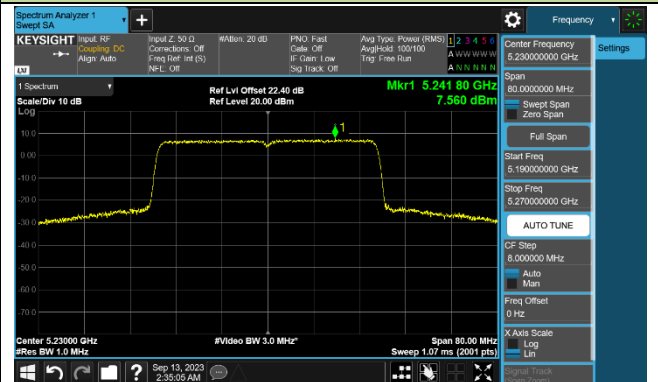

Channel 60 (5300MHz)

Channel 64 (5320MHz)

Channel 100 (5500MHz)

Channel 116 (5580MHz)

802.11be-EHT40 Power Spectral Density - Ant 2

Channel 38 (5190MHz)

Channel 46 (5230MHz)

Channel 54 (5270MHz)

Channel 62 (5310MHz)

Channel 102 (5510MHz)

Channel 110 (5550MHz)

Channel 134 (5670MHz)

Channel 142 (5710MHz)

802.11be-EHT80 Power Spectral Density - Ant 2

Channel 42 (5210MHz)

Channel 58 (5290MHz)