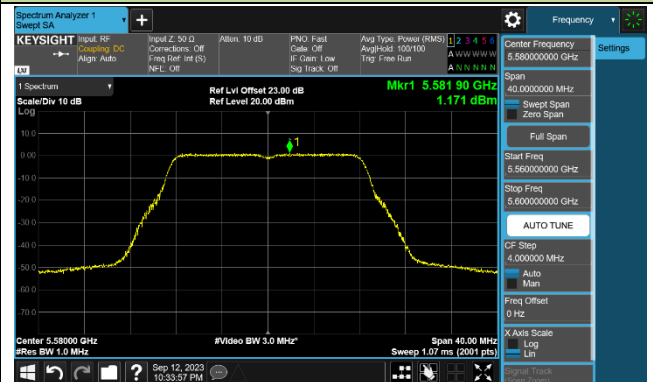

Channel 106 (5530MHz)

Channel 122 (5610MHz)

Channel 138 (5690MHz)

Channel 155 (5775MHz)

802.11be-EHT160 Power Spectral Density - Ant 2

Channel 50 (5250MHz)

Channel 114 (5570MHz)

802.11a Power Spectral Density - Ant 3

Channel 36 (5180MHz)

Channel 44 (5220MHz)

Channel 48 (5240MHz)

Channel 52 (5260MHz)

Channel 60 (5300MHz)

Channel 64 (5320MHz)

Channel 100 (5500MHz)

Channel 116 (5580MHz)

802.11ac-VHT20 Power Spectral Density - Ant 3

Channel 36 (5180MHz)

Channel 44 (5220MHz)

Channel 48 (5240MHz)

Channel 52 (5260MHz)

Channel 60 (5300MHz)

Channel 64 (5320MHz)

Channel 100 (5500MHz)