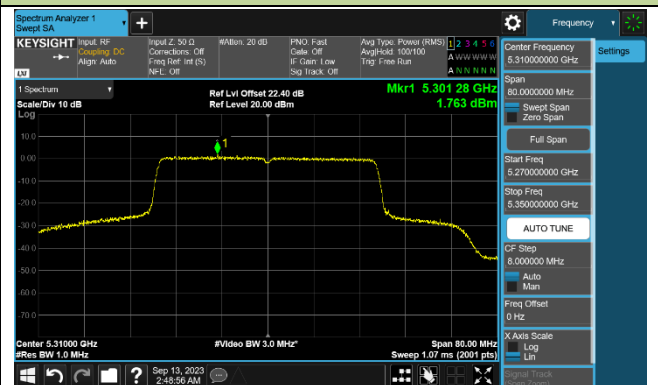

Channel 60 (5300MHz)

Channel 64 (5320MHz)

Channel 100 (5500MHz)

Channel 116 (5580MHz)

802.11be-EHT40 Power Spectral Density - Ant 2

Channel 38 (5190MHz)

Channel 46 (5230MHz)

Channel 54 (5270MHz)

Channel 62 (5310MHz)

Channel 102 (5510MHz)

Channel 110 (5550MHz)

Channel 134 (5670MHz)

Channel 142 (5710MHz)

802.11be-EHT80 Power Spectral Density - Ant 2

Channel 42 (5210MHz)

Channel 58 (5290MHz)