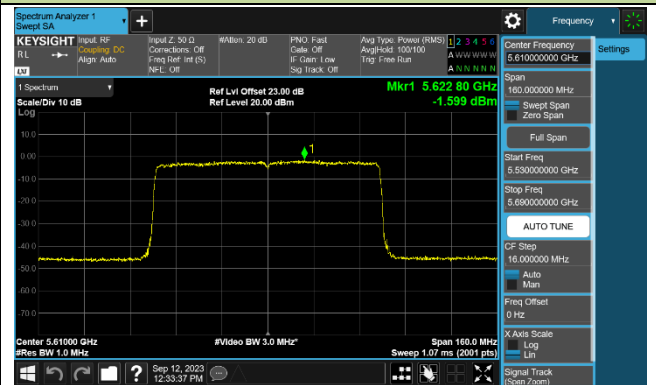

Channel 62 (5310MHz)

Channel 102 (5510MHz)

Channel 110 (5550MHz)

Channel 134 (5670MHz)

Channel 142 (5710MHz)

802.11be-EHT80 Power Spectral Density - Ant 2

Channel 42 (5210MHz)

Channel 58 (5290MHz)

Channel 106 (5530MHz)

Channel 122 (5610MHz)

Channel 138 (5690MHz)

Channel 155 (5775MHz)

802.11be-EHT160 Power Spectral Density - Ant 2

Channel 50 (5250MHz)

Channel 114 (5570MHz)

802.11a Power Spectral Density - Ant 3