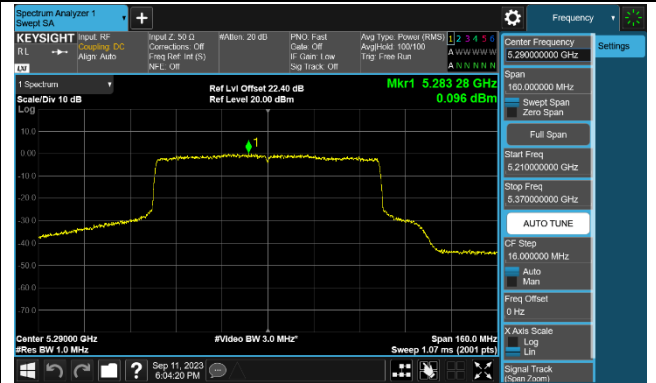

Channel 62 (5310MHz)

Channel 102 (5510MHz)

Channel 110 (5550MHz)

Channel 134 (5670MHz)

Channel 142 (5710MHz)

802.11be-EHT80 Power Spectral Density - Ant 2

Channel 42 (5210MHz)

Channel 58 (5290MHz)

Channel 106 (5530MHz)

Channel 122 (5610MHz)

Channel 138 (5690MHz)

Channel 155 (5775MHz)

802.11be-EHT160 Power Spectral Density - Ant 2

Channel 50 (5250MHz)

Channel 114 (5570MHz)

802.11a Power Spectral Density - Ant 3