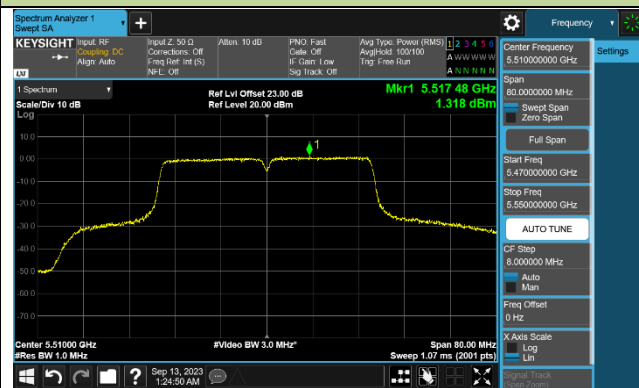

Channel 116 (5580MHz)

802.11ac-VHT40 Power Spectral Density - Ant 3

Channel 38 (5190MHz)

Channel 46 (5230MHz)

Channel 54 (5270MHz)

Channel 62 (5310MHz)

Channel 102 (5510MHz)

Channel 110 (5550MHz)

Channel 134 (5670MHz)

Channel 142 (5710MHz)