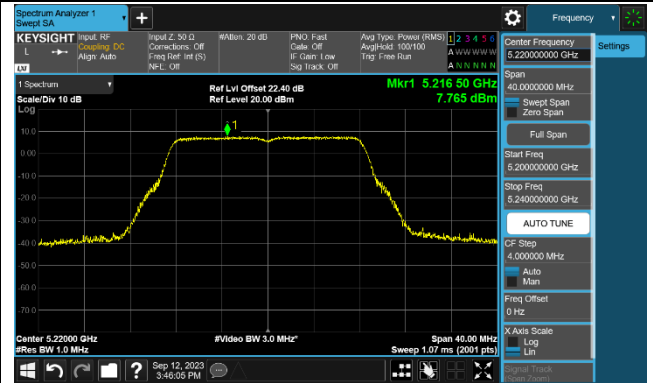

Channel 44 (5220MHz)