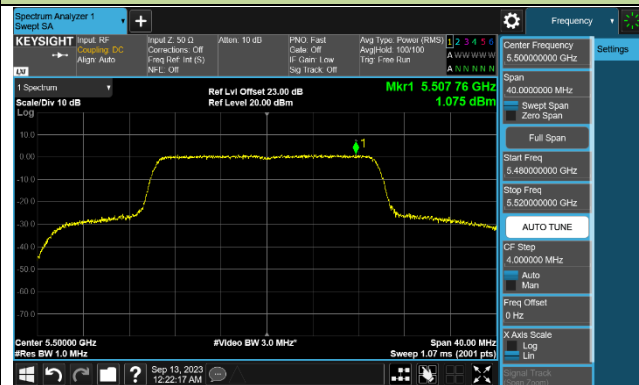

Channel 100 (5500MHz)