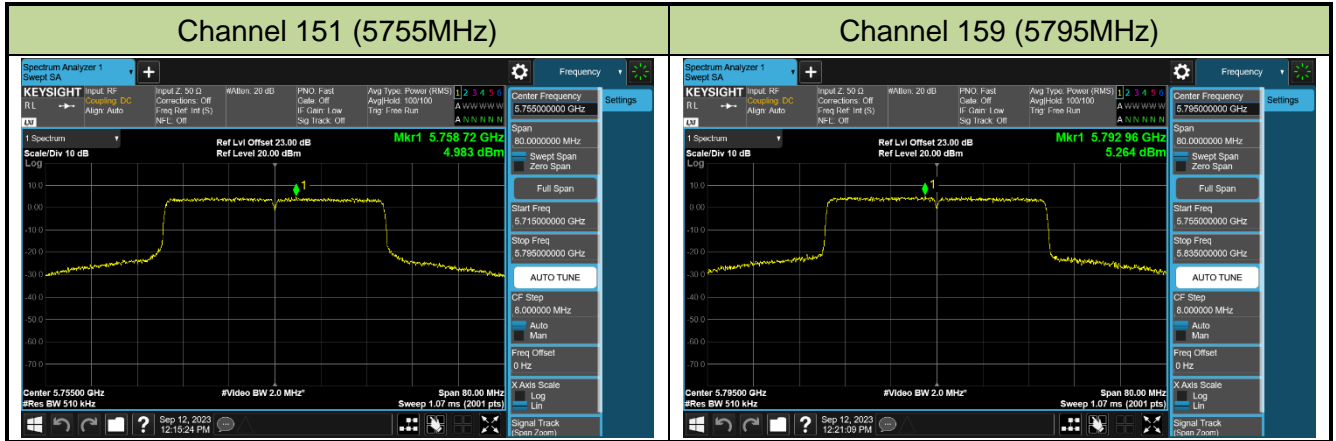

Channel 62 (5310MHz)

Channel 102 (5510MHz)

Channel 110 (5550MHz)

Channel 134 (5670MHz)

Channel 142 (5710MHz)

802.11be-EHT80 Power Spectral Density - Ant 2

Channel 42 (5210MHz)

Channel 58 (5290MHz)

Channel 106 (5530MHz)

Channel 122 (5610MHz)

Channel 138 (5690MHz)

Channel 155 (5775MHz)

802.11be-EHT160 Power Spectral Density - Ant 2

Channel 50 (5250MHz)

Channel 114 (5570MHz)

802.11a Power Spectral Density - Ant 3