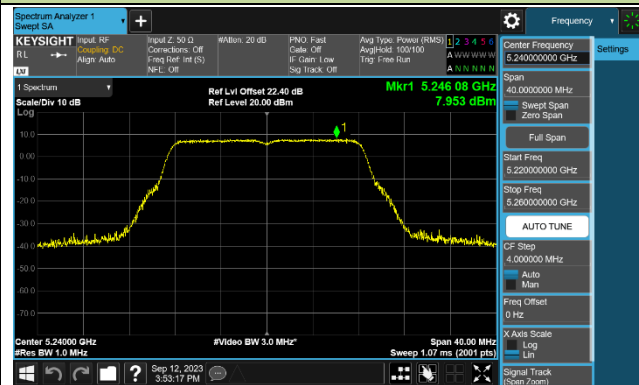

Channel 48 (5240MHz)