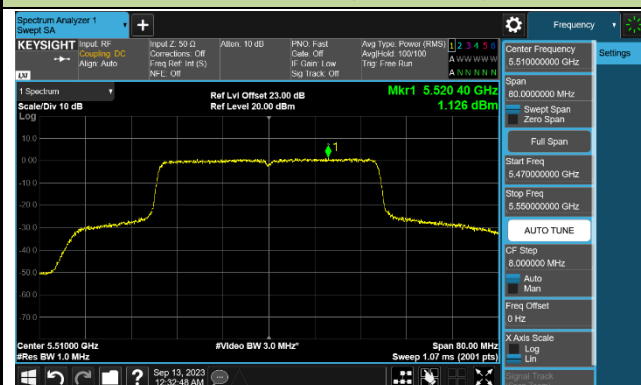

Channel 60 (5300MHz)

Channel 64 (5320MHz)

Channel 100 (5500MHz)

Channel 116 (5580MHz)

802.11be-EHT40 Power Spectral Density - Ant 2

Channel 38 (5190MHz)

Channel 46 (5230MHz)

Channel 54 (5270MHz)

Channel 62 (5310MHz)

Channel 102 (5510MHz)

Channel 110 (5550MHz)

Channel 134 (5670MHz)

Channel 142 (5710MHz)

802.11be-EHT80 Power Spectral Density - Ant 2

Channel 42 (5210MHz)

Channel 58 (5290MHz)