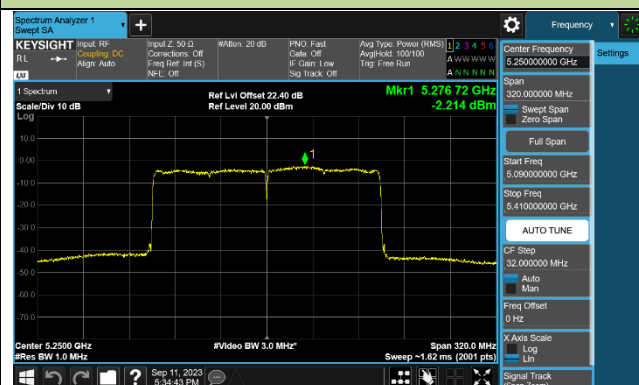

Channel 142 (5710MHz)

802.11ax-HE80 Power Spectral Density - Ant 2

Channel 42 (5210MHz)

Channel 58 (5290MHz)

Channel 106 (5530MHz)

Channel 122 (5610MHz)

Channel 138 (5690MHz)

Channel 155 (5775MHz)

802.11ax-HE160 Power Spectral Density - Ant 2

Channel 50 (5250MHz)

Channel 114 (5570MHz)

802.11be-EHT20 Power Spectral Density - Ant 2

Channel 36 (5180MHz)

Channel 44 (5220MHz)

Channel 48 (5240MHz)

Channel 52 (5260MHz)