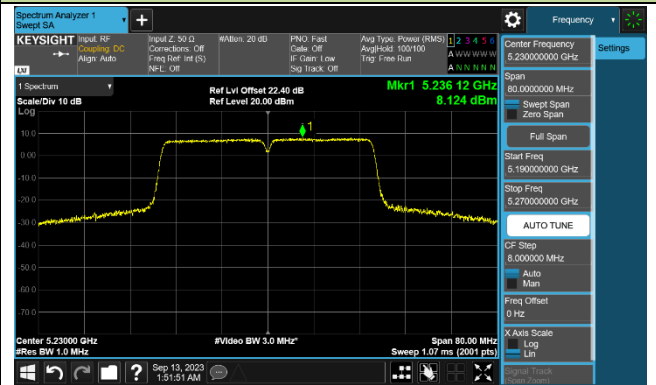

802.11ac-VHT20 Power Spectral Density - Ant 3

Channel 36 (5180MHz)

Channel 44 (5220MHz)

Channel 48 (5240MHz)

Channel 52 (5260MHz)

Channel 60 (5300MHz)

Channel 64 (5320MHz)

Channel 100 (5500MHz)

Channel 116 (5580MHz)

802.11ac-VHT40 Power Spectral Density - Ant 3

Channel 38 (5190MHz)

Channel 46 (5230MHz)

Channel 54 (5270MHz)

Channel 62 (5310MHz)

Channel 102 (5510MHz)

Channel 110 (5550MHz)

Channel 134 (5670MHz)

Channel 142 (5710MHz)