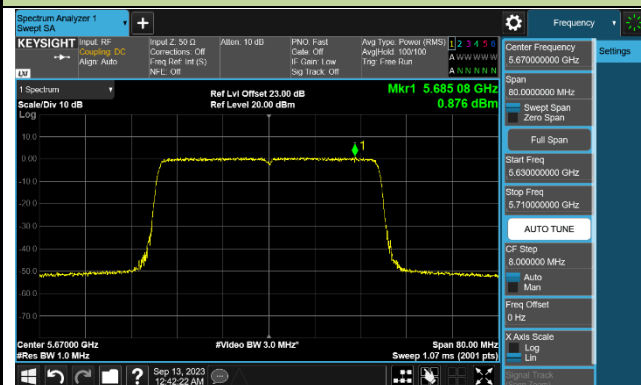

Channel 62 (5310MHz)

Channel 102 (5510MHz)

Channel 110 (5550MHz)

Channel 134 (5670MHz)

Channel 142 (5710MHz)

802.11be-EHT80 Power Spectral Density - Ant 2

Channel 42 (5210MHz)

Channel 58 (5290MHz)

Channel 106 (5530MHz)

Channel 122 (5610MHz)

Channel 138 (5690MHz)

Channel 155 (5775MHz)

802.11be-EHT160 Power Spectral Density - Ant 2

Channel 50 (5250MHz)

Channel 114 (5570MHz)

802.11a Power Spectral Density - Ant 3