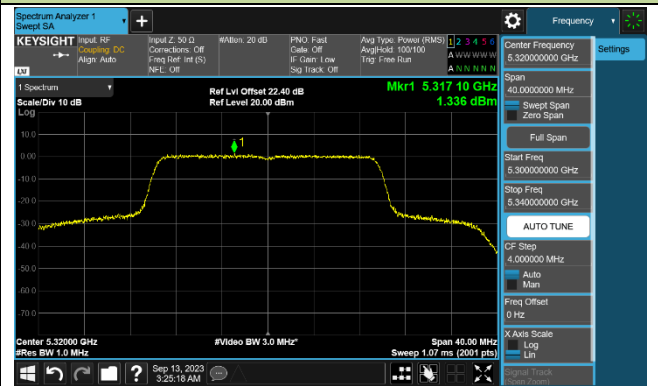

Channel 64 (5320MHz)