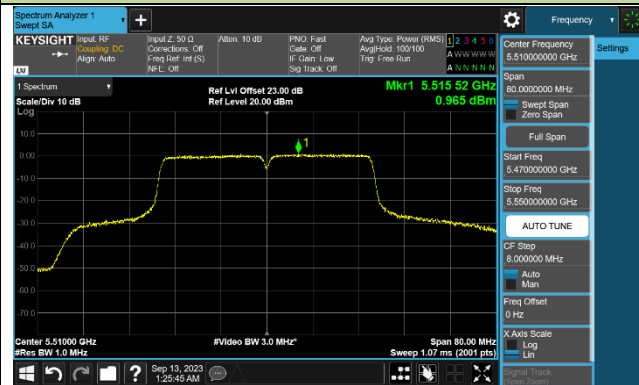

Channel 52 (5260MHz)

Channel 60 (5300MHz)

Channel 64 (5320MHz)

Channel 100 (5500MHz)

Channel 116 (5580MHz)

802.11ac-VHT40 Power Spectral Density - Ant 2

Channel 38 (5190MHz)

Channel 46 (5230MHz)

Channel 54 (5270MHz)

Channel 62 (5310MHz)

Channel 102 (5510MHz)

Channel 110 (5550MHz)

Channel 134 (5670MHz)

Channel 142 (5710MHz)

802.11ac-VHT80 Power Spectral Density - Ant 2

Channel 42 (5210MHz)