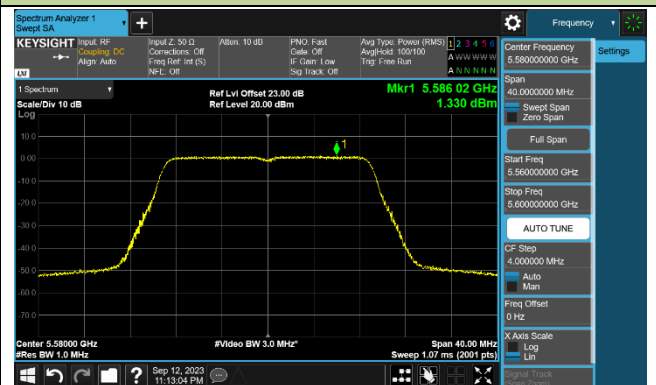

Channel 52 (5260MHz)

Channel 60 (5300MHz)

Channel 64 (5320MHz)

Channel 100 (5500MHz)

Channel 116 (5580MHz)

802.11ac-VHT40 Power Spectral Density - Ant 2

Channel 38 (5190MHz)

Channel 46 (5230MHz)

Channel 54 (5270MHz)

Channel 62 (5310MHz)

Channel 102 (5510MHz)

Channel 110 (5550MHz)

Channel 134 (5670MHz)

Channel 142 (5710MHz)

802.11ac-VHT80 Power Spectral Density - Ant 2

Channel 42 (5210MHz)