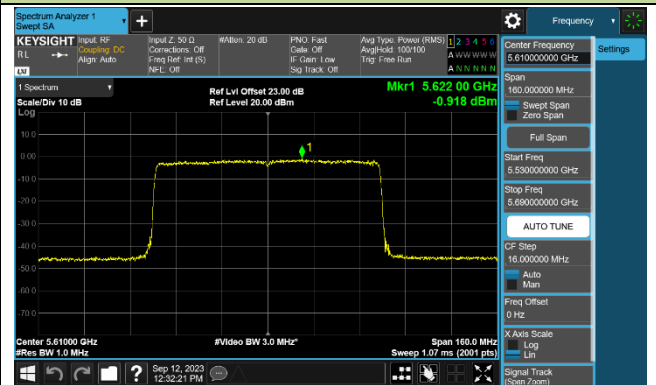

Channel 142 (5710MHz)

802.11be-EHT80 Power Spectral Density - Ant 1

Channel 42 (5210MHz)

Channel 58 (5290MHz)

Channel 106 (5530MHz)

Channel 122 (5610MHz)

Channel 138 (5690MHz)

Channel 155 (5775MHz)

802.11be-EHT160 Power Spectral Density - Ant 1

Channel 50 (5250MHz)

Channel 114 (5570MHz)

802.11a Power Spectral Density - Ant 2

Channel 36 (5180MHz)

Channel 44 (5220MHz)

Channel 48 (5240MHz)

Channel 52 (5260MHz)