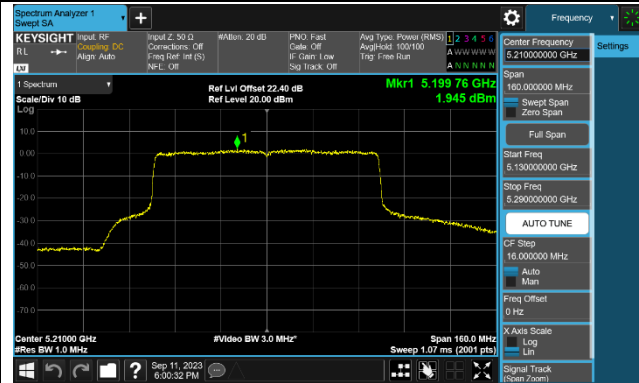

802.11be-EHT40 Power Spectral Density - Ant 1

Channel 38 (5190MHz)

Channel 46 (5230MHz)

Channel 54 (5270MHz)

Channel 62 (5310MHz)

Channel 102 (5510MHz)

Channel 110 (5550MHz)

Channel 134 (5670MHz)

Channel 142 (5710MHz)

802.11be-EHT80 Power Spectral Density - Ant 1

Channel 42 (5210MHz)

Channel 58 (5290MHz)

Channel 106 (5530MHz)

Channel 122 (5610MHz)

Channel 138 (5690MHz)

Channel 155 (5775MHz)