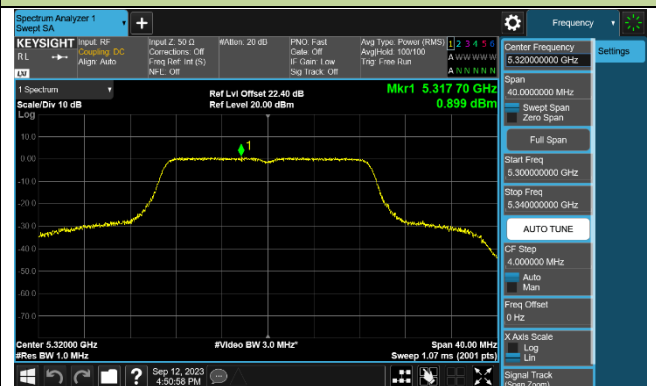

Channel 64 (5320MHz)