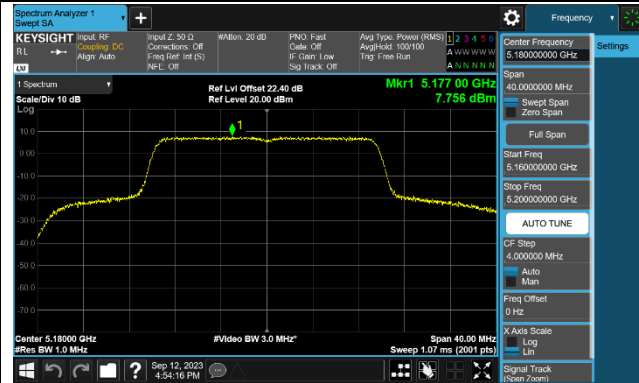

Channel 54 (5270MHz)

Channel 62 (5310MHz)

Channel 102 (5510MHz)

Channel 110 (5550MHz)

Channel 134 (5670MHz)

Channel 142 (5710MHz)

802.11ac-VHT80 Power Spectral Density - Ant 2

Channel 42 (5210MHz)

Channel 58 (5290MHz)

Channel 106 (5530MHz)

Channel 122 (5610MHz)

Channel 138 (5690MHz)

Channel 155 (5775MHz)

802.11ac-VHT160 Power Spectral Density - Ant 2

Channel 50 (5250MHz)

Channel 114 (5570MHz)

802.11ax-HE20 Power Spectral Density - Ant 2

Channel 36 (5180MHz)

Channel 44 (5220MHz)

Channel 48 (5240MHz)

Channel 52 (5260MHz)

Channel 60 (5300MHz)

Channel 64 (5320MHz)

Channel 100 (5500MHz)