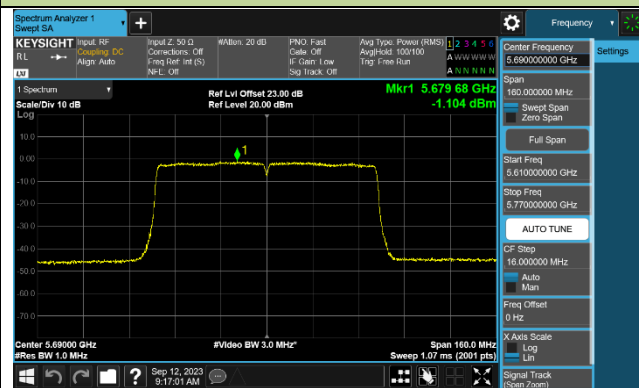

Channel 58 (5290MHz)

Channel 106 (5530MHz)

Channel 122 (5610MHz)

Channel 138 (5690MHz)

Channel 155 (5775MHz)

802.11ac-VHT160 Power Spectral Density - Ant 2

Channel 50 (5250MHz)

Channel 114 (5570MHz)