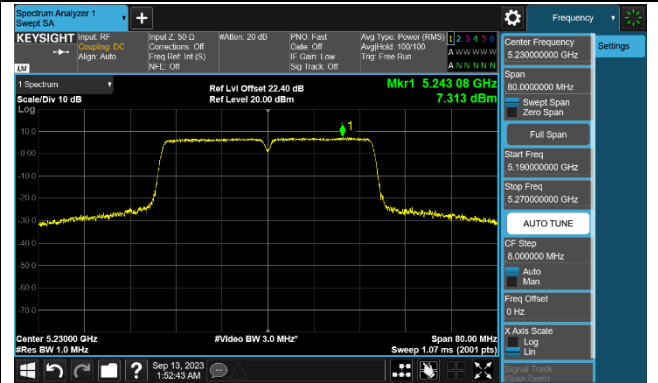

Channel 52 (5260MHz)

Channel 60 (5300MHz)

Channel 64 (5320MHz)

Channel 100 (5500MHz)

Channel 116 (5580MHz)

802.11ac-VHT40 Power Spectral Density - Ant 2

Channel 38 (5190MHz)

Channel 46 (5230MHz)

Channel 54 (5270MHz)

Channel 62 (5310MHz)

Channel 102 (5510MHz)

Channel 110 (5550MHz)

Channel 134 (5670MHz)

Channel 142 (5710MHz)

802.11ac-VHT80 Power Spectral Density - Ant 2

Channel 42 (5210MHz)