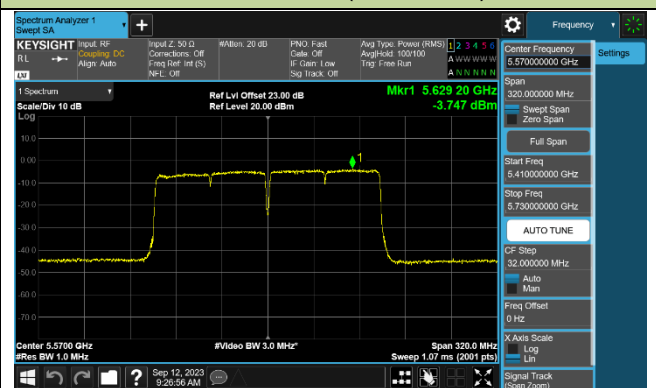

Channel 54 (5270MHz)

Channel 62 (5310MHz)

Channel 102 (5510MHz)

Channel 110 (5550MHz)

Channel 134 (5670MHz)

Channel 142 (5710MHz)

802.11ac-VHT80 Power Spectral Density - Ant 2

Channel 42 (5210MHz)

Channel 58 (5290MHz)

Channel 106 (5530MHz)

Channel 122 (5610MHz)

Channel 138 (5690MHz)

Channel 155 (5775MHz)

802.11ac-VHT160 Power Spectral Density - Ant 2

Channel 50 (5250MHz)

Channel 114 (5570MHz)

802.11ax-HE20 Power Spectral Density - Ant 2

Channel 36 (5180MHz)

Channel 44 (5220MHz)

Channel 48 (5240MHz)

Channel 52 (5260MHz)

Channel 60 (5300MHz)

Channel 64 (5320MHz)

Channel 100 (5500MHz)