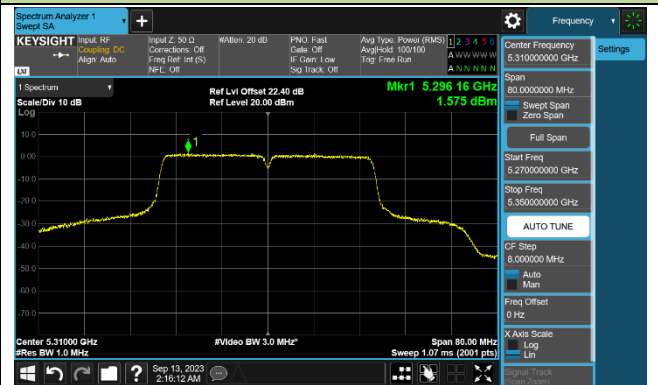

Channel 52 (5260MHz)

Channel 60 (5300MHz)

Channel 64 (5320MHz)

Channel 100 (5500MHz)

Channel 116 (5580MHz)

802.11ac-VHT40 Power Spectral Density - Ant 2

Channel 38 (5190MHz)

Channel 46 (5230MHz)

Channel 54 (5270MHz)

Channel 62 (5310MHz)

Channel 102 (5510MHz)

Channel 110 (5550MHz)

Channel 134 (5670MHz)

Channel 142 (5710MHz)

802.11ac-VHT80 Power Spectral Density - Ant 2

Channel 42 (5210MHz)