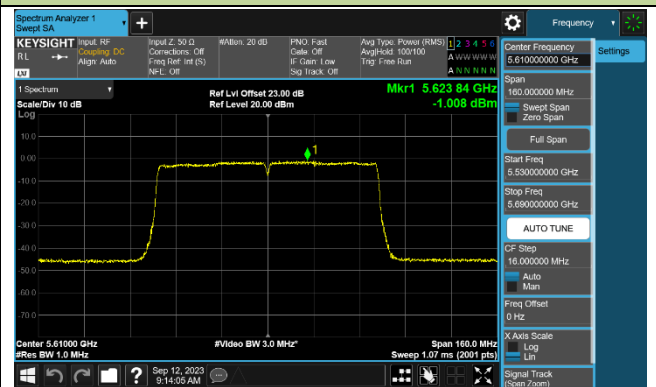

Channel 54 (5270MHz)

Channel 62 (5310MHz)

Channel 102 (5510MHz)

Channel 110 (5550MHz)

Channel 134 (5670MHz)

Channel 142 (5710MHz)

802.11ac-VHT80 Power Spectral Density - Ant 2

Channel 42 (5210MHz)

Channel 58 (5290MHz)

Channel 106 (5530MHz)

Channel 122 (5610MHz)

Channel 138 (5690MHz)

Channel 155 (5775MHz)

802.11ac-VHT160 Power Spectral Density - Ant 2

Channel 50 (5250MHz)

Channel 114 (5570MHz)