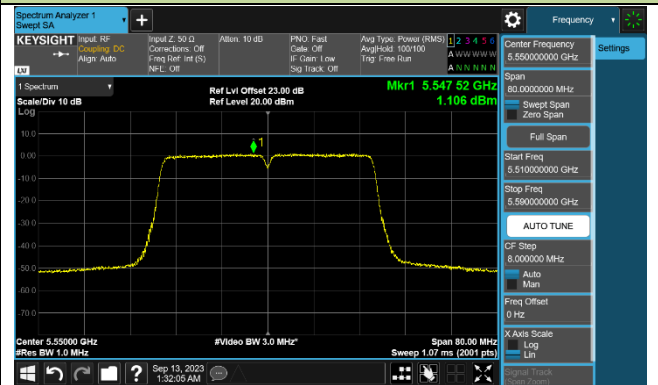

Channel 54 (5270MHz)

Channel 62 (5310MHz)

Channel 102 (5510MHz)

Channel 110 (5550MHz)

Channel 134 (5670MHz)

Channel 142 (5710MHz)

802.11ac-VHT80 Power Spectral Density - Ant 2

Channel 42 (5210MHz)

Channel 58 (5290MHz)

Channel 106 (5530MHz)

Channel 122 (5610MHz)

Channel 138 (5690MHz)

Channel 155 (5775MHz)

802.11ac-VHT160 Power Spectral Density - Ant 2

Channel 50 (5250MHz)

Channel 114 (5570MHz)