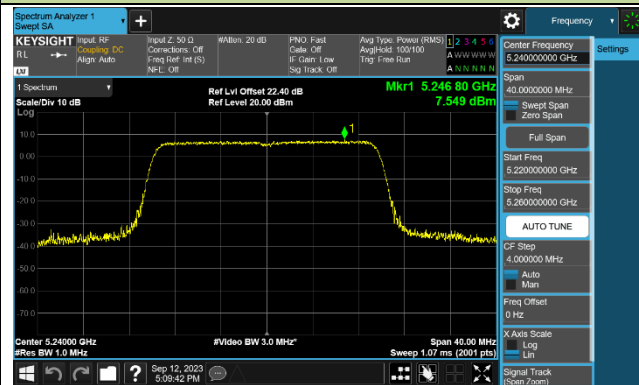

Channel 58 (5290MHz)

Channel 106 (5530MHz)

Channel 122 (5610MHz)

Channel 138 (5690MHz)

Channel 155 (5775MHz)

802.11ac-VHT160 Power Spectral Density - Ant 2

Channel 50 (5250MHz)

Channel 114 (5570MHz)

802.11ax-HE20 Power Spectral Density - Ant 2

Channel 36 (5180MHz)

Channel 44 (5220MHz)

Channel 48 (5240MHz)

Channel 52 (5260MHz)

Channel 60 (5300MHz)

Channel 64 (5320MHz)

Channel 100 (5500MHz)

Channel 116 (5580MHz)