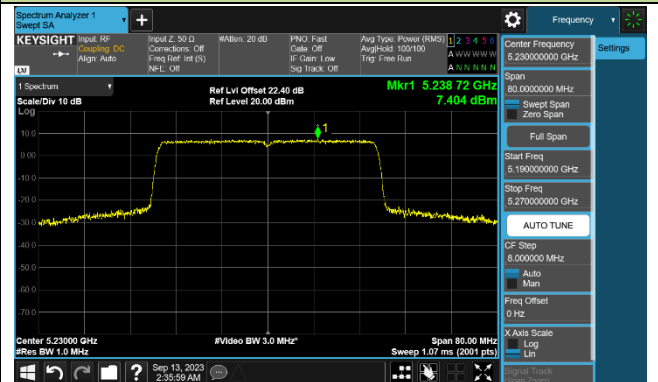

802.11be-EHT40 Power Spectral Density - Ant 1

Channel 38 (5190MHz)

Channel 46 (5230MHz)

Channel 54 (5270MHz)

Channel 62 (5310MHz)

Channel 102 (5510MHz)

Channel 110 (5550MHz)

Channel 134 (5670MHz)

Channel 142 (5710MHz)

802.11be-EHT80 Power Spectral Density - Ant 1

Channel 42 (5210MHz)

Channel 58 (5290MHz)

Channel 106 (5530MHz)

Channel 122 (5610MHz)

Channel 138 (5690MHz)

Channel 155 (5775MHz)