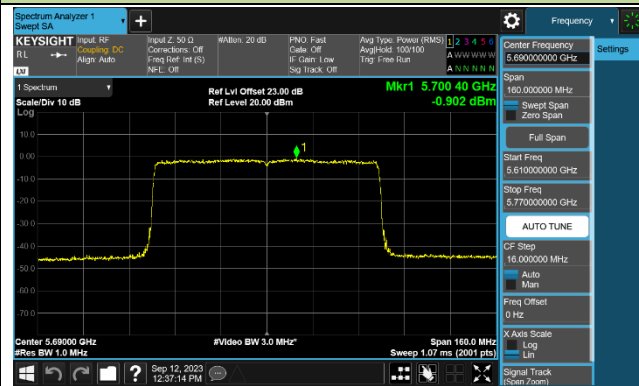

Channel 142 (5710MHz)

802.11be-EHT80 Power Spectral Density - Ant 1

Channel 42 (5210MHz)

Channel 58 (5290MHz)

Channel 106 (5530MHz)

Channel 122 (5610MHz)

Channel 138 (5690MHz)

Channel 155 (5775MHz)

802.11be-EHT160 Power Spectral Density - Ant 1

Channel 50 (5250MHz)

Channel 114 (5570MHz)

802.11a Power Spectral Density - Ant 2

Channel 36 (5180MHz)

Channel 44 (5220MHz)

Channel 48 (5240MHz)

Channel 52 (5260MHz)