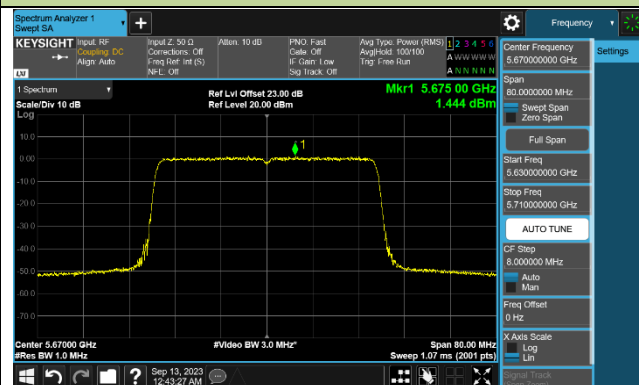

802.11be-EHT40 Power Spectral Density - Ant 1

Channel 38 (5190MHz)

Channel 46 (5230MHz)

Channel 54 (5270MHz)

Channel 62 (5310MHz)

Channel 102 (5510MHz)

Channel 110 (5550MHz)

Channel 134 (5670MHz)

Channel 142 (5710MHz)

802.11be-EHT80 Power Spectral Density - Ant 1

Channel 42 (5210MHz)

Channel 58 (5290MHz)

Channel 106 (5530MHz)

Channel 122 (5610MHz)

Channel 138 (5690MHz)

Channel 155 (5775MHz)