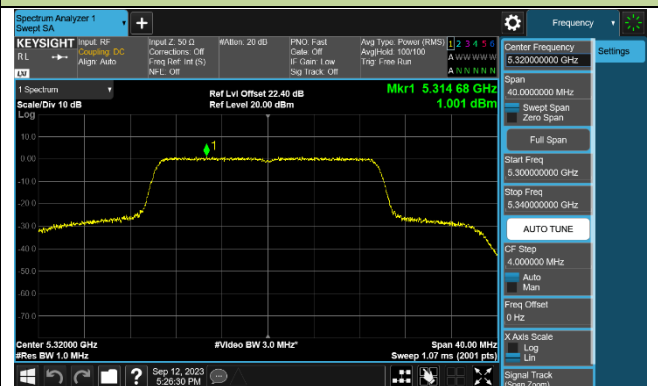

Channel 58 (5290MHz)

Channel 106 (5530MHz)

Channel 122 (5610MHz)

Channel 138 (5690MHz)

Channel 155 (5775MHz)

802.11ac-VHT160 Power Spectral Density - Ant 2

Channel 50 (5250MHz)

Channel 114 (5570MHz)

802.11ax-HE20 Power Spectral Density - Ant 2

Channel 36 (5180MHz)

Channel 44 (5220MHz)

Channel 48 (5240MHz)

Channel 52 (5260MHz)

Channel 60 (5300MHz)

Channel 64 (5320MHz)

Channel 100 (5500MHz)

Channel 116 (5580MHz)