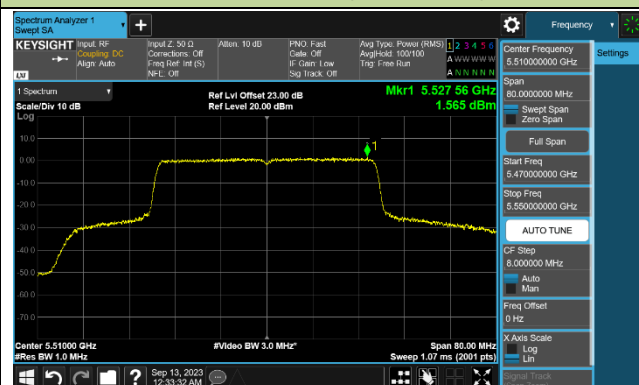

802.11be-EHT40 Power Spectral Density - Ant 1

Channel 38 (5190MHz)

Channel 46 (5230MHz)

Channel 54 (5270MHz)

Channel 62 (5310MHz)

Channel 102 (5510MHz)

Channel 110 (5550MHz)

Channel 134 (5670MHz)

Channel 142 (5710MHz)

802.11be-EHT80 Power Spectral Density - Ant 1

Channel 42 (5210MHz)

Channel 58 (5290MHz)

Channel 106 (5530MHz)

Channel 122 (5610MHz)

Channel 138 (5690MHz)

Channel 155 (5775MHz)