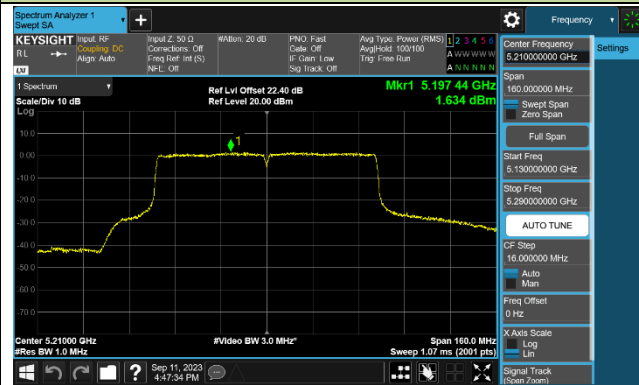

Channel 54 (5270MHz)

Channel 62 (5310MHz)

Channel 102 (5510MHz)

Channel 110 (5550MHz)

Channel 134 (5670MHz)

Channel 142 (5710MHz)

802.11ac-VHT80 Power Spectral Density - Ant 2

Channel 42 (5210MHz)

Channel 58 (5290MHz)

Channel 106 (5530MHz)

Channel 122 (5610MHz)

Channel 138 (5690MHz)

Channel 155 (5775MHz)

802.11ac-VHT160 Power Spectral Density - Ant 2

Channel 50 (5250MHz)

Channel 114 (5570MHz)