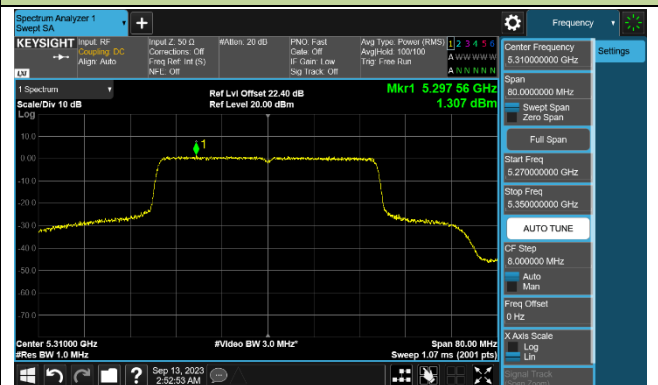

802.11be-EHT40 Power Spectral Density - Ant 1

Channel 38 (5190MHz)

Channel 46 (5230MHz)

Channel 54 (5270MHz)

Channel 62 (5310MHz)

Channel 102 (5510MHz)

Channel 110 (5550MHz)

Channel 134 (5670MHz)

Channel 142 (5710MHz)

802.11be-EHT80 Power Spectral Density - Ant 1

Channel 42 (5210MHz)

Channel 58 (5290MHz)

Channel 106 (5530MHz)

Channel 122 (5610MHz)

Channel 138 (5690MHz)

Channel 155 (5775MHz)