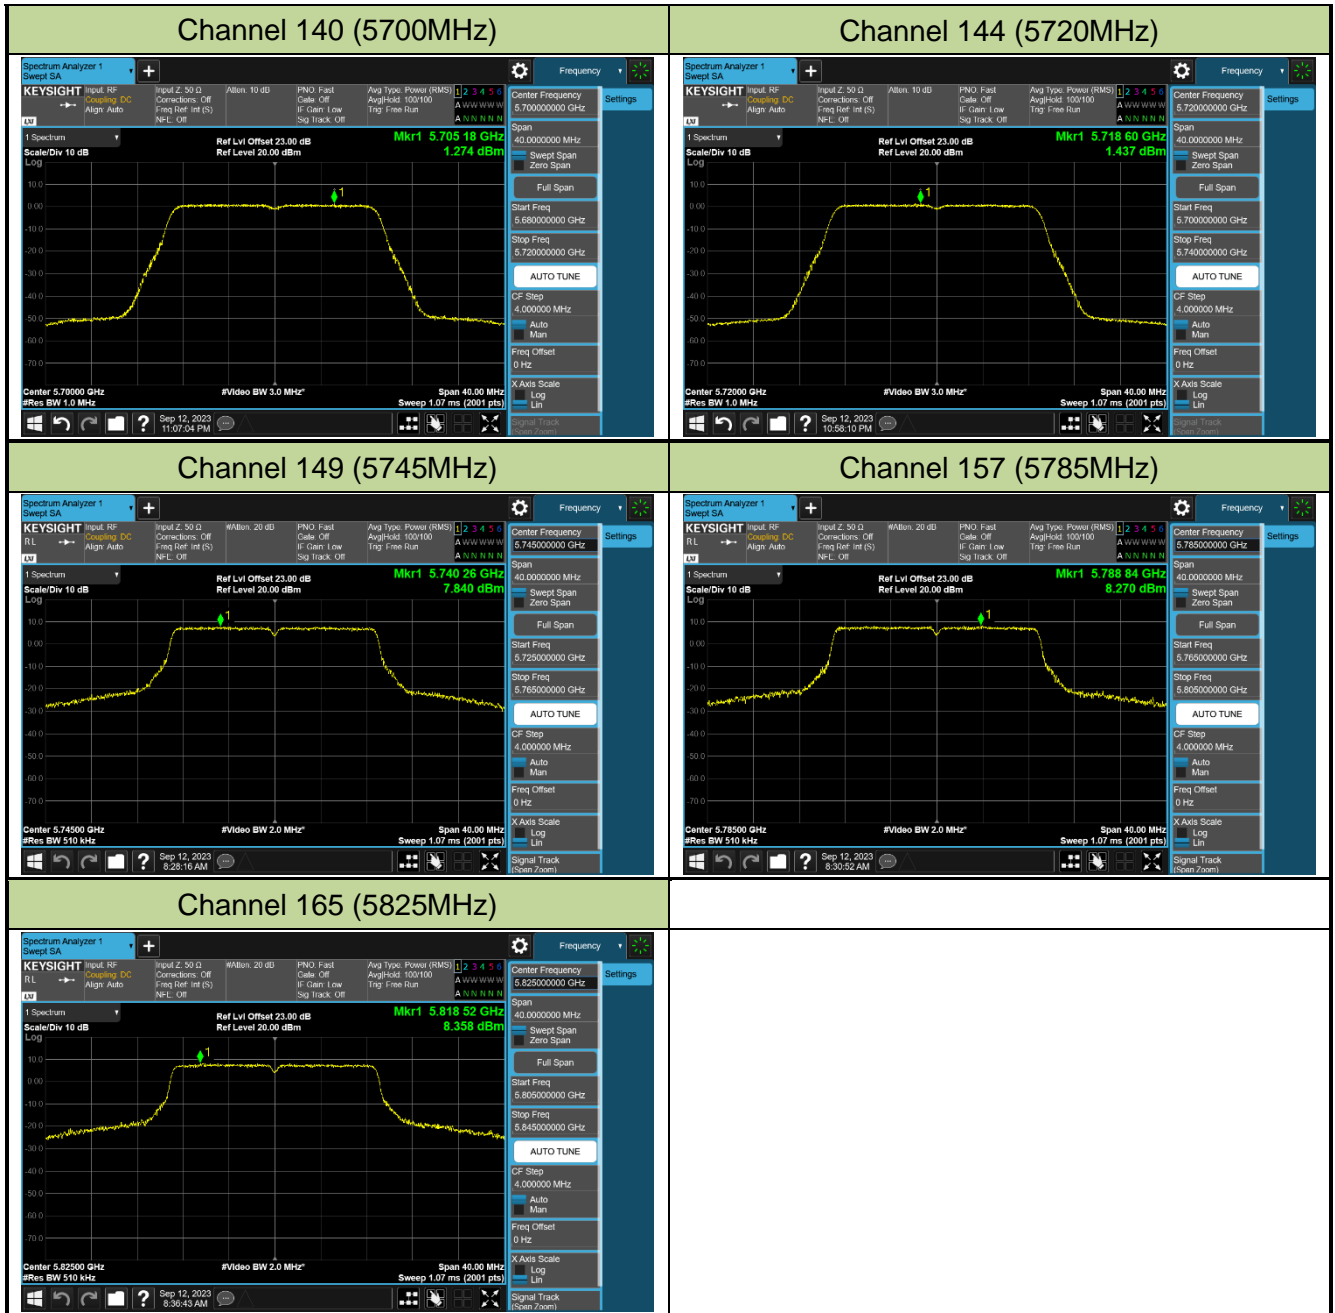

Channel 60 (5300MHz)

Channel 64 (5320MHz)

Channel 100 (5500MHz)

Channel 116 (5580MHz)

802.11ac-VHT20 Power Spectral Density - Ant 2

Channel 36 (5180MHz)

Channel 44 (5220MHz)

Channel 48 (5240MHz)

Channel 52 (5260MHz)

Channel 60 (5300MHz)

Channel 64 (5320MHz)

Channel 100 (5500MHz)

Channel 116 (5580MHz)

802.11ac-VHT40 Power Spectral Density - Ant 2

Channel 38 (5190MHz)

Channel 46 (5230MHz)

Channel 54 (5270MHz)

Channel 62 (5310MHz)

Channel 102 (5510MHz)

Channel 110 (5550MHz)

Channel 134 (5670MHz)

Channel 142 (5710MHz)

802.11ac-VHT80 Power Spectral Density - Ant 2

Channel 42 (5210MHz)

Channel 58 (5290MHz)

Channel 106 (5530MHz)

Channel 122 (5610MHz)

Channel 138 (5690MHz)

Channel 155 (5775MHz)

802.11ac-VHT160 Power Spectral Density - Ant 2

Channel 50 (5250MHz)

Channel 114 (5570MHz)