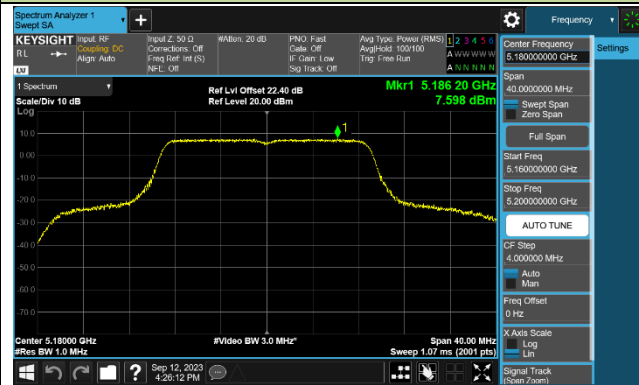

Channel 60 (5300MHz)

Channel 64 (5320MHz)

Channel 100 (5500MHz)

Channel 116 (5580MHz)

802.11ac-VHT20 Power Spectral Density - Ant 2

Channel 36 (5180MHz)

Channel 44 (5220MHz)

Channel 48 (5240MHz)