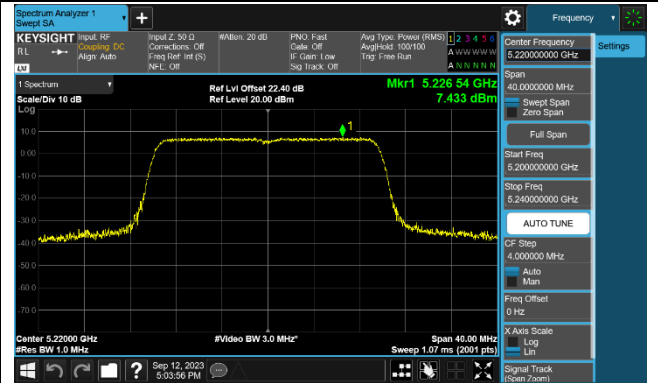

Channel 54 (5270MHz)

Channel 62 (5310MHz)

Channel 102 (5510MHz)

Channel 110 (5550MHz)

Channel 134 (5670MHz)

Channel 142 (5710MHz)

802.11ac-VHT80 Power Spectral Density - Ant 2

Channel 42 (5210MHz)

Channel 58 (5290MHz)

Channel 106 (5530MHz)

Channel 122 (5610MHz)

Channel 138 (5690MHz)

Channel 155 (5775MHz)

802.11ac-VHT160 Power Spectral Density - Ant 2

Channel 50 (5250MHz)

Channel 114 (5570MHz)

802.11ax-HE20 Power Spectral Density - Ant 2

Channel 36 (5180MHz)

Channel 44 (5220MHz)

Channel 48 (5240MHz)

Channel 52 (5260MHz)

Channel 60 (5300MHz)

Channel 64 (5320MHz)

Channel 100 (5500MHz)