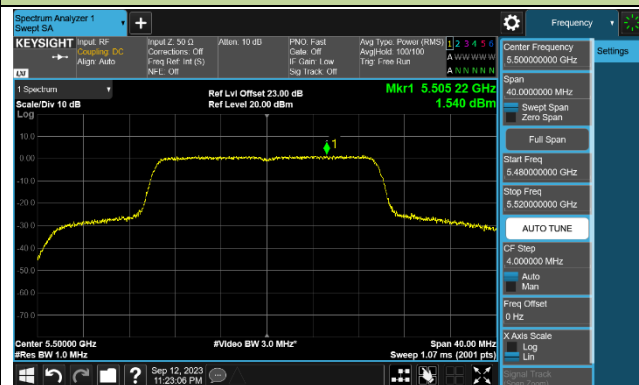

Channel 58 (5290MHz)

Channel 106 (5530MHz)

Channel 122 (5610MHz)

Channel 138 (5690MHz)

Channel 155 (5775MHz)

802.11ac-VHT160 Power Spectral Density - Ant 2

Channel 50 (5250MHz)

Channel 114 (5570MHz)

802.11ax-HE20 Power Spectral Density - Ant 2

Channel 36 (5180MHz)

Channel 44 (5220MHz)

Channel 48 (5240MHz)

Channel 52 (5260MHz)

Channel 60 (5300MHz)

Channel 64 (5320MHz)

Channel 100 (5500MHz)

Channel 116 (5580MHz)