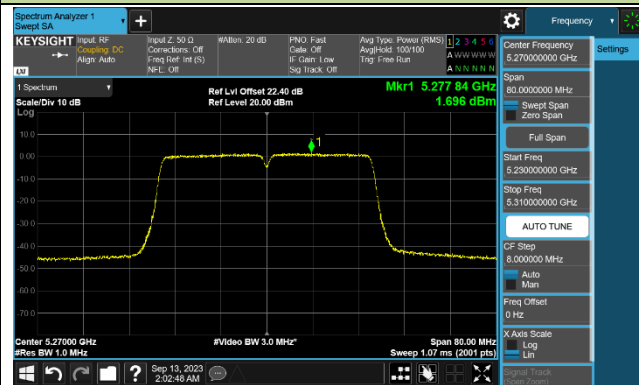

Channel 52 (5260MHz)

Channel 60 (5300MHz)

Channel 64 (5320MHz)

Channel 100 (5500MHz)

Channel 116 (5580MHz)

802.11ac-VHT40 Power Spectral Density - Ant 2

Channel 38 (5190MHz)

Channel 46 (5230MHz)

Channel 54 (5270MHz)

Channel 62 (5310MHz)

Channel 102 (5510MHz)

Channel 110 (5550MHz)

Channel 134 (5670MHz)

Channel 142 (5710MHz)

802.11ac-VHT80 Power Spectral Density - Ant 2

Channel 42 (5210MHz)