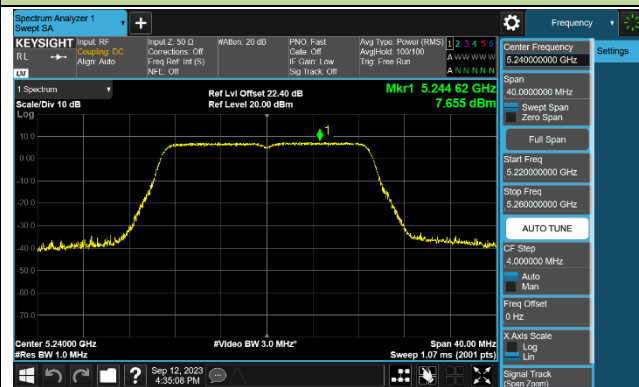

Channel 60 (5300MHz)

Channel 64 (5320MHz)

Channel 100 (5500MHz)

Channel 116 (5580MHz)

802.11ac-VHT20 Power Spectral Density - Ant 2

Channel 36 (5180MHz)

Channel 44 (5220MHz)

Channel 48 (5240MHz)