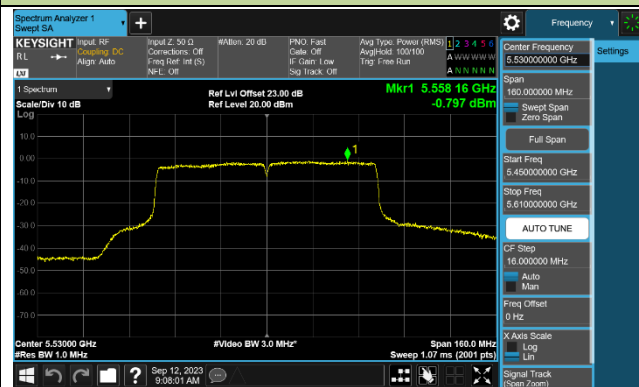

Channel 54 (5270MHz)

Channel 62 (5310MHz)

Channel 102 (5510MHz)

Channel 110 (5550MHz)

Channel 134 (5670MHz)

Channel 142 (5710MHz)

802.11ac-VHT80 Power Spectral Density - Ant 2

Channel 42 (5210MHz)

Channel 58 (5290MHz)

Channel 106 (5530MHz)

Channel 122 (5610MHz)

Channel 138 (5690MHz)

Channel 155 (5775MHz)

802.11ac-VHT160 Power Spectral Density - Ant 2

Channel 50 (5250MHz)

Channel 114 (5570MHz)