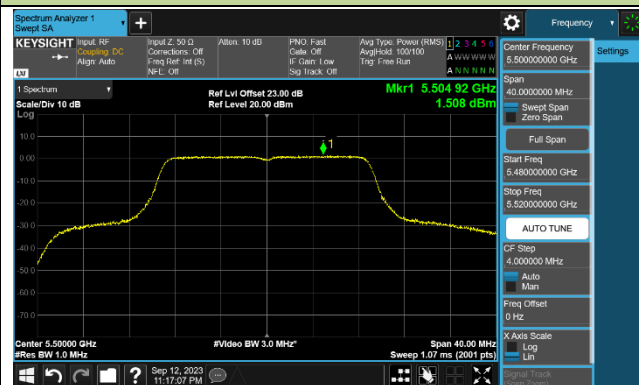

Channel 52 (5260MHz)

Channel 60 (5300MHz)

Channel 64 (5320MHz)

Channel 100 (5500MHz)

Channel 116 (5580MHz)

802.11ac-VHT40 Power Spectral Density - Ant 2

Channel 38 (5190MHz)

Channel 46 (5230MHz)

Channel 54 (5270MHz)

Channel 62 (5310MHz)

Channel 102 (5510MHz)

Channel 110 (5550MHz)

Channel 134 (5670MHz)

Channel 142 (5710MHz)

802.11ac-VHT80 Power Spectral Density - Ant 2

Channel 42 (5210MHz)