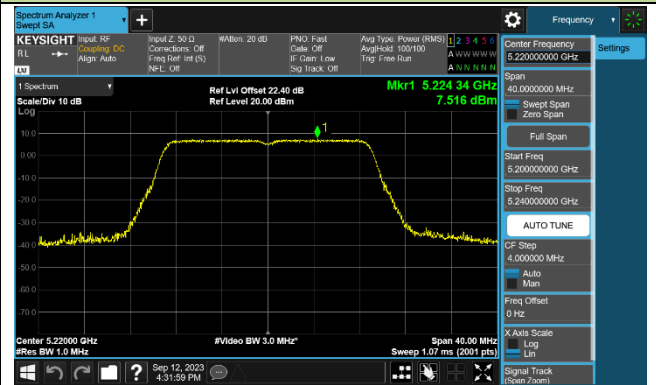

Channel 60 (5300MHz)

Channel 64 (5320MHz)

Channel 100 (5500MHz)

Channel 116 (5580MHz)

802.11ac-VHT20 Power Spectral Density - Ant 2

Channel 36 (5180MHz)

Channel 44 (5220MHz)

Channel 48 (5240MHz)