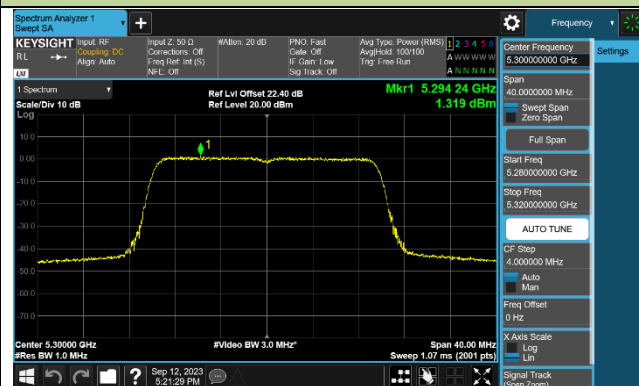

Channel 58 (5290MHz)

Channel 106 (5530MHz)

Channel 122 (5610MHz)

Channel 138 (5690MHz)

Channel 155 (5775MHz)

802.11ac-VHT160 Power Spectral Density - Ant 2

Channel 50 (5250MHz)

Channel 114 (5570MHz)

802.11ax-HE20 Power Spectral Density - Ant 2

Channel 36 (5180MHz)

Channel 44 (5220MHz)

Channel 48 (5240MHz)

Channel 52 (5260MHz)

Channel 60 (5300MHz)

Channel 64 (5320MHz)

Channel 100 (5500MHz)

Channel 116 (5580MHz)