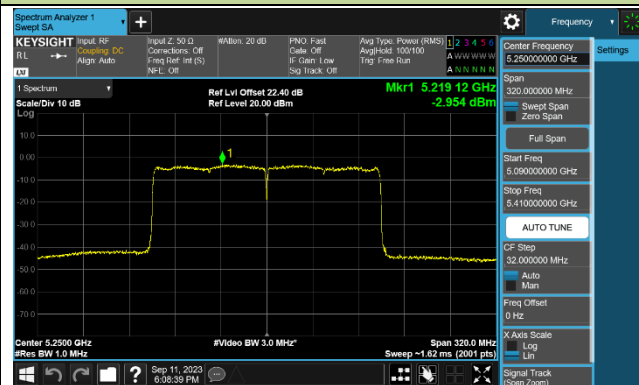

Channel 142 (5710MHz)

802.11be-EHT80 Power Spectral Density - Ant 1

Channel 42 (5210MHz)

Channel 58 (5290MHz)

Channel 106 (5530MHz)

Channel 122 (5610MHz)

Channel 138 (5690MHz)

Channel 155 (5775MHz)

802.11be-EHT160 Power Spectral Density - Ant 1

Channel 50 (5250MHz)

Channel 114 (5570MHz)

802.11a Power Spectral Density - Ant 2

Channel 36 (5180MHz)

Channel 44 (5220MHz)

Channel 48 (5240MHz)

Channel 52 (5260MHz)