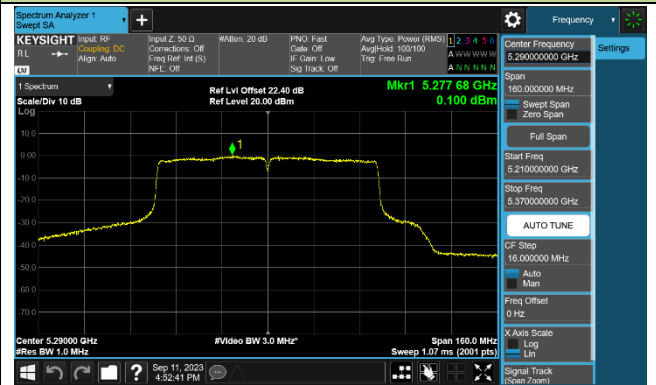

Channel 54 (5270MHz)

Channel 62 (5310MHz)

Channel 102 (5510MHz)

Channel 110 (5550MHz)

Channel 134 (5670MHz)

Channel 142 (5710MHz)

802.11ac-VHT80 Power Spectral Density - Ant 2

Channel 42 (5210MHz)

Channel 58 (5290MHz)

Channel 106 (5530MHz)

Channel 122 (5610MHz)

Channel 138 (5690MHz)

Channel 155 (5775MHz)

802.11ac-VHT160 Power Spectral Density - Ant 2

Channel 50 (5250MHz)

Channel 114 (5570MHz)