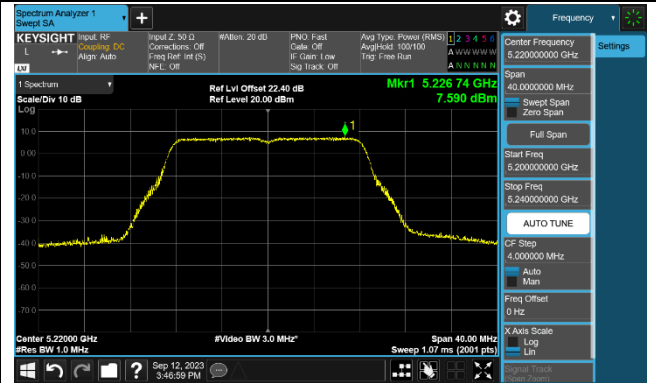

Channel 142 (5710MHz)

802.11be-EHT80 Power Spectral Density - Ant 1

Channel 42 (5210MHz)

Channel 58 (5290MHz)

Channel 106 (5530MHz)

Channel 122 (5610MHz)

Channel 138 (5690MHz)

Channel 155 (5775MHz)

802.11be-EHT160 Power Spectral Density - Ant 1

Channel 50 (5250MHz)

Channel 114 (5570MHz)

802.11a Power Spectral Density - Ant 2

Channel 36 (5180MHz)

Channel 44 (5220MHz)

Channel 48 (5240MHz)

Channel 52 (5260MHz)

Channel 60 (5300MHz)

Channel 64 (5320MHz)

Channel 100 (5500MHz)

Channel 116 (5580MHz)

802.11ac-VHT20 Power Spectral Density - Ant 2

Channel 36 (5180MHz)

Channel 44 (5220MHz)

Channel 48 (5240MHz)