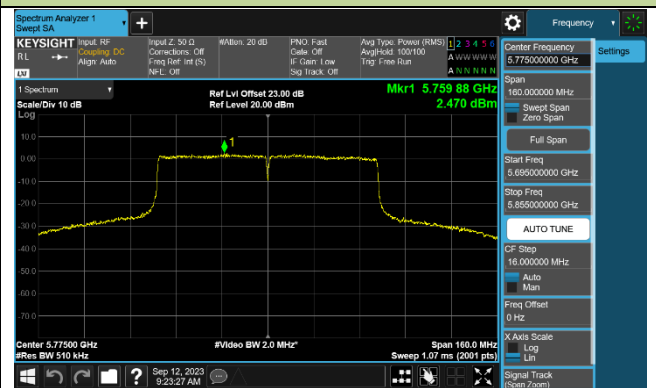

Channel 54 (5270MHz)

Channel 62 (5310MHz)

Channel 102 (5510MHz)

Channel 110 (5550MHz)

Channel 134 (5670MHz)

Channel 142 (5710MHz)

802.11ac-VHT80 Power Spectral Density - Ant 2

Channel 42 (5210MHz)

Channel 58 (5290MHz)

Channel 106 (5530MHz)

Channel 122 (5610MHz)

Channel 138 (5690MHz)

Channel 155 (5775MHz)

802.11ac-VHT160 Power Spectral Density - Ant 2

Channel 50 (5250MHz)

Channel 114 (5570MHz)