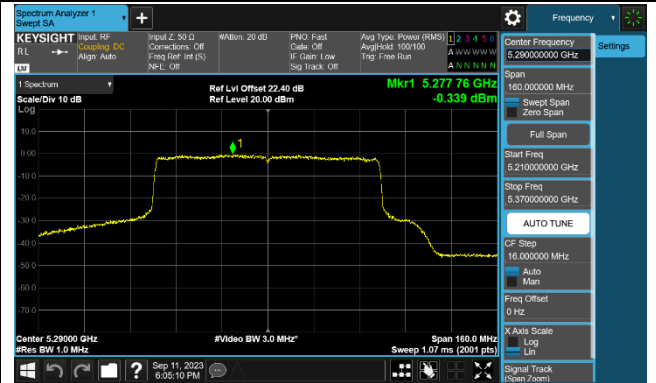

Channel 142 (5710MHz)

802.11be-EHT80 Power Spectral Density - Ant 1

Channel 42 (5210MHz)

Channel 58 (5290MHz)

Channel 106 (5530MHz)

Channel 122 (5610MHz)

Channel 138 (5690MHz)

Channel 155 (5775MHz)

802.11be-EHT160 Power Spectral Density - Ant 1

Channel 50 (5250MHz)

Channel 114 (5570MHz)

802.11a Power Spectral Density - Ant 2

Channel 36 (5180MHz)

Channel 44 (5220MHz)

Channel 48 (5240MHz)

Channel 52 (5260MHz)