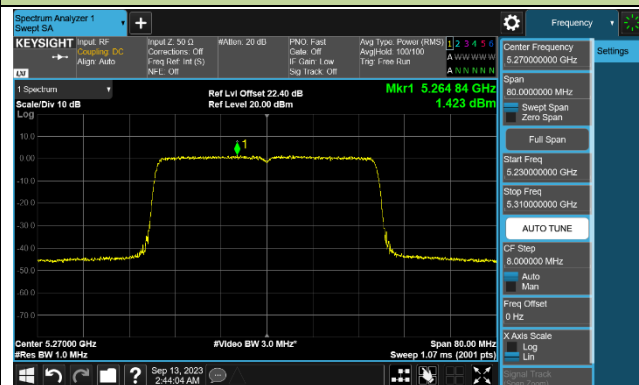

802.11be-EHT40 Power Spectral Density - Ant 1

Channel 38 (5190MHz)

Channel 46 (5230MHz)

Channel 54 (5270MHz)

Channel 62 (5310MHz)

Channel 102 (5510MHz)

Channel 110 (5550MHz)

Channel 134 (5670MHz)

Channel 142 (5710MHz)

802.11be-EHT80 Power Spectral Density - Ant 1

Channel 42 (5210MHz)

Channel 58 (5290MHz)

Channel 106 (5530MHz)

Channel 122 (5610MHz)

Channel 138 (5690MHz)

Channel 155 (5775MHz)