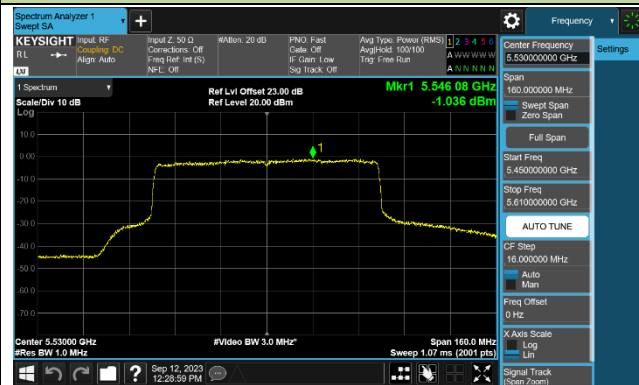

Channel 142 (5710MHz)

802.11be-EHT80 Power Spectral Density - Ant 1

Channel 42 (5210MHz)

Channel 58 (5290MHz)

Channel 106 (5530MHz)

Channel 122 (5610MHz)

Channel 138 (5690MHz)

Channel 155 (5775MHz)

802.11be-EHT160 Power Spectral Density - Ant 1

Channel 50 (5250MHz)

Channel 114 (5570MHz)

802.11a Power Spectral Density - Ant 2

Channel 36 (5180MHz)

Channel 44 (5220MHz)

Channel 48 (5240MHz)

Channel 52 (5260MHz)