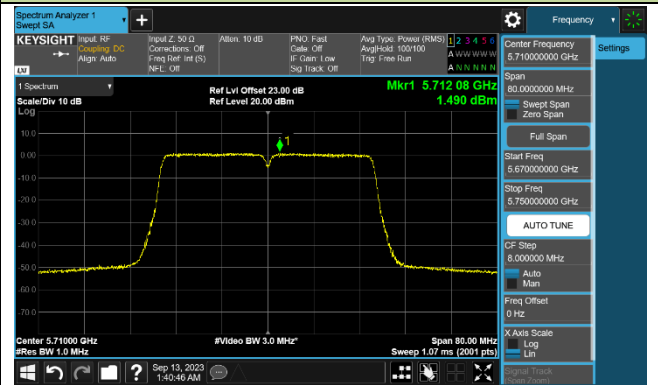

Channel 54 (5270MHz)

Channel 62 (5310MHz)

Channel 102 (5510MHz)

Channel 110 (5550MHz)

Channel 134 (5670MHz)

Channel 142 (5710MHz)

802.11ac-VHT80 Power Spectral Density - Ant 2

Channel 42 (5210MHz)

Channel 58 (5290MHz)

Channel 106 (5530MHz)

Channel 122 (5610MHz)

Channel 138 (5690MHz)

Channel 155 (5775MHz)

802.11ac-VHT160 Power Spectral Density - Ant 2

Channel 50 (5250MHz)

Channel 114 (5570MHz)