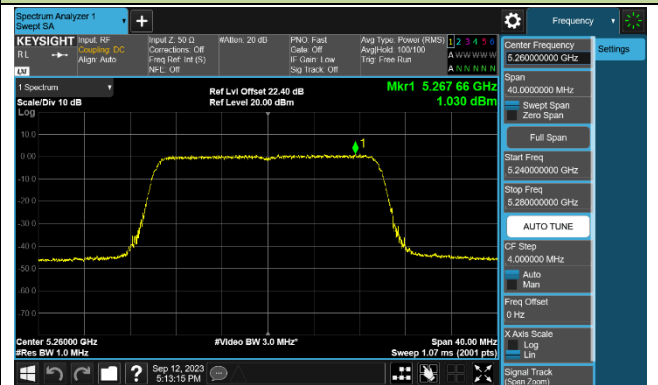

Channel 58 (5290MHz)

Channel 106 (5530MHz)

Channel 122 (5610MHz)

Channel 138 (5690MHz)

Channel 155 (5775MHz)

802.11ac-VHT160 Power Spectral Density - Ant 2

Channel 50 (5250MHz)

Channel 114 (5570MHz)

802.11ax-HE20 Power Spectral Density - Ant 2

Channel 36 (5180MHz)

Channel 44 (5220MHz)

Channel 48 (5240MHz)

Channel 52 (5260MHz)

Channel 60 (5300MHz)

Channel 64 (5320MHz)

Channel 100 (5500MHz)

Channel 116 (5580MHz)