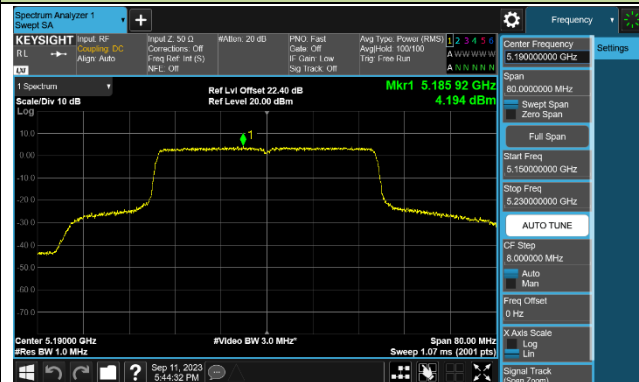

802.11be-EHT40 Power Spectral Density - Ant 1

Channel 38 (5190MHz)

Channel 46 (5230MHz)

Channel 54 (5270MHz)

Channel 62 (5310MHz)

Channel 102 (5510MHz)

Channel 110 (5550MHz)

Channel 134 (5670MHz)

Channel 142 (5710MHz)

802.11be-EHT80 Power Spectral Density - Ant 1

Channel 42 (5210MHz)

Channel 58 (5290MHz)

Channel 106 (5530MHz)

Channel 122 (5610MHz)

Channel 138 (5690MHz)

Channel 155 (5775MHz)