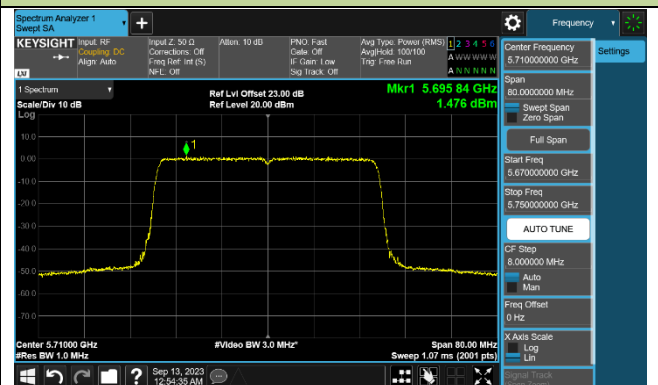

802.11be-EHT40 Power Spectral Density - Ant 1

Channel 38 (5190MHz)

Channel 46 (5230MHz)

Channel 54 (5270MHz)

Channel 62 (5310MHz)

Channel 102 (5510MHz)

Channel 110 (5550MHz)

Channel 134 (5670MHz)

Channel 142 (5710MHz)

802.11be-EHT80 Power Spectral Density - Ant 1

Channel 42 (5210MHz)

Channel 58 (5290MHz)

Channel 106 (5530MHz)

Channel 122 (5610MHz)

Channel 138 (5690MHz)

Channel 155 (5775MHz)