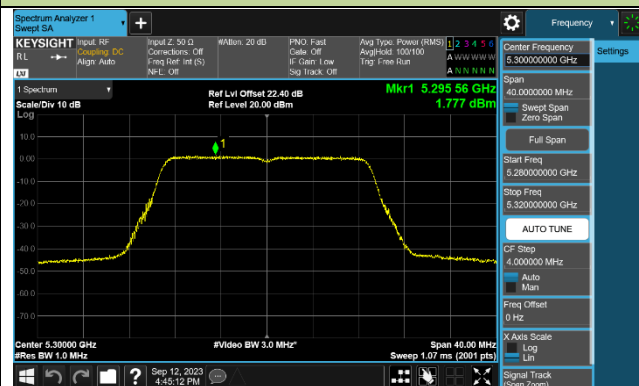

Channel 60 (5300MHz)