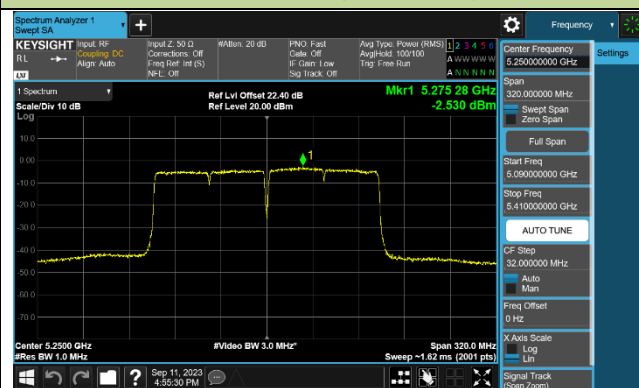

Channel 54 (5270MHz)

Channel 62 (5310MHz)

Channel 102 (5510MHz)

Channel 110 (5550MHz)

Channel 134 (5670MHz)

Channel 142 (5710MHz)

802.11ac-VHT80 Power Spectral Density - Ant 2

Channel 42 (5210MHz)

Channel 58 (5290MHz)

Channel 106 (5530MHz)

Channel 122 (5610MHz)

Channel 138 (5690MHz)

Channel 155 (5775MHz)

802.11ac-VHT160 Power Spectral Density - Ant 2

Channel 50 (5250MHz)

Channel 114 (5570MHz)

802.11ax-HE20 Power Spectral Density - Ant 2

Channel 36 (5180MHz)

Channel 44 (5220MHz)

Channel 48 (5240MHz)

Channel 52 (5260MHz)

Channel 60 (5300MHz)

Channel 64 (5320MHz)

Channel 100 (5500MHz)