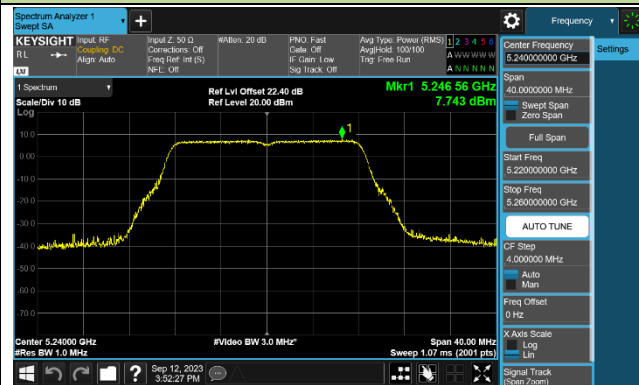

Channel 142 (5710MHz)

802.11be-EHT80 Power Spectral Density - Ant 1

Channel 42 (5210MHz)

Channel 58 (5290MHz)

Channel 106 (5530MHz)

Channel 122 (5610MHz)

Channel 138 (5690MHz)

Channel 155 (5775MHz)

802.11be-EHT160 Power Spectral Density - Ant 1

Channel 50 (5250MHz)

Channel 114 (5570MHz)

802.11a Power Spectral Density - Ant 2

Channel 36 (5180MHz)

Channel 44 (5220MHz)

Channel 48 (5240MHz)

Channel 52 (5260MHz)

Channel 60 (5300MHz)

Channel 64 (5320MHz)

Channel 100 (5500MHz)

Channel 116 (5580MHz)

802.11ac-VHT20 Power Spectral Density - Ant 2

Channel 36 (5180MHz)

Channel 44 (5220MHz)

Channel 48 (5240MHz)