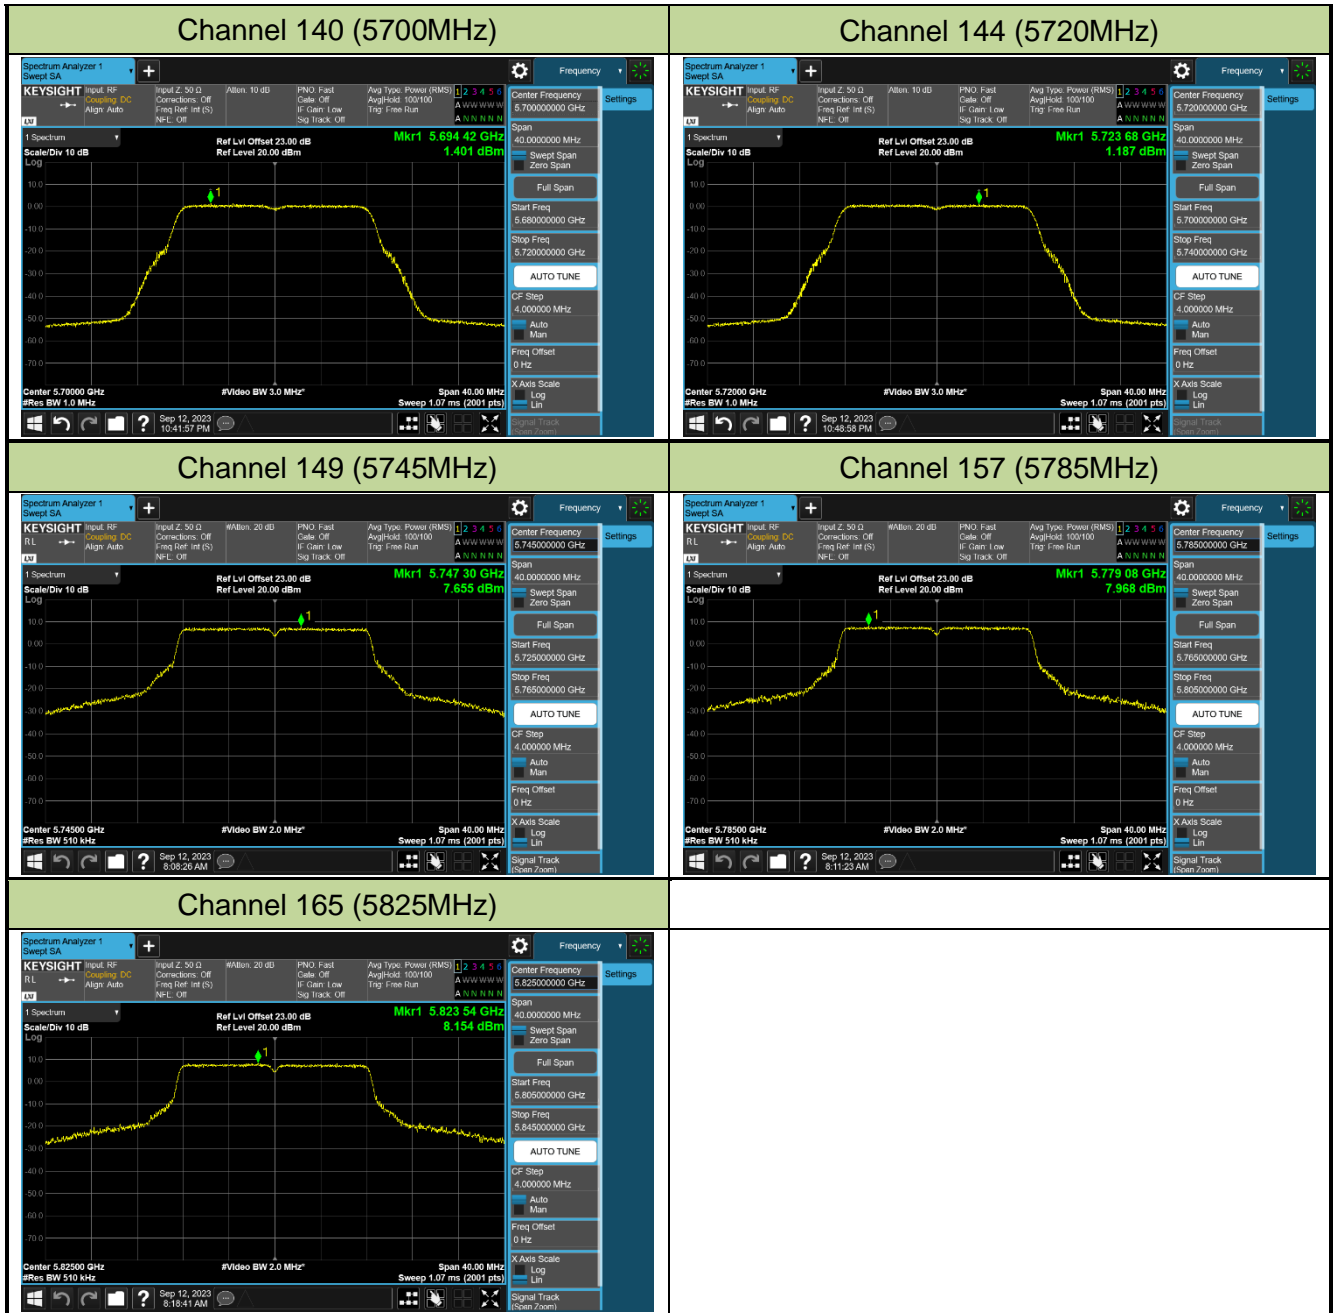

802.11be-EHT160 Power Spectral Density - Ant 1

Channel 50 (5250MHz)

Channel 114 (5570MHz)

802.11a Power Spectral Density - Ant 2

Channel 36 (5180MHz)

Channel 44 (5220MHz)

Channel 48 (5240MHz)

Channel 52 (5260MHz)

Channel 60 (5300MHz)

Channel 64 (5320MHz)

Channel 100 (5500MHz)

Channel 116 (5580MHz)

802.11ac-VHT20 Power Spectral Density - Ant 2

Channel 36 (5180MHz)

Channel 44 (5220MHz)

Channel 48 (5240MHz)

Channel 52 (5260MHz)

Channel 60 (5300MHz)

Channel 64 (5320MHz)

Channel 100 (5500MHz)

Channel 116 (5580MHz)

802.11ac-VHT40 Power Spectral Density - Ant 2

Channel 38 (5190MHz)

Channel 46 (5230MHz)