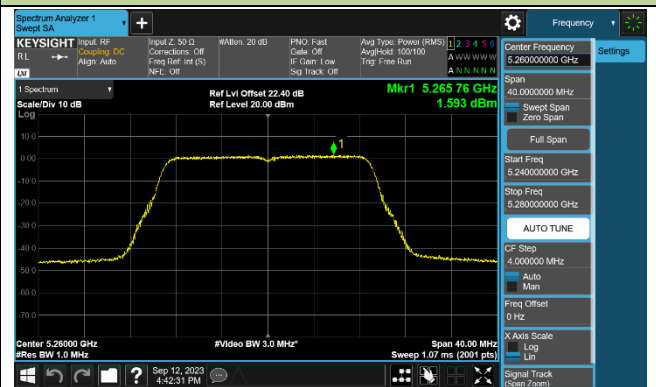

Channel 52 (5260MHz)