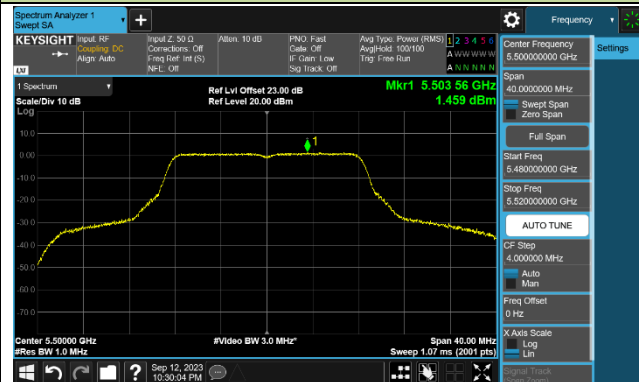

802.11be-EHT160 Power Spectral Density - Ant 1

Channel 50 (5250MHz)

Channel 114 (5570MHz)

802.11a Power Spectral Density - Ant 2

Channel 36 (5180MHz)

Channel 44 (5220MHz)

Channel 48 (5240MHz)

Channel 52 (5260MHz)

Channel 60 (5300MHz)

Channel 64 (5320MHz)

Channel 100 (5500MHz)

Channel 116 (5580MHz)

802.11ac-VHT20 Power Spectral Density - Ant 2

Channel 36 (5180MHz)

Channel 44 (5220MHz)

Channel 48 (5240MHz)