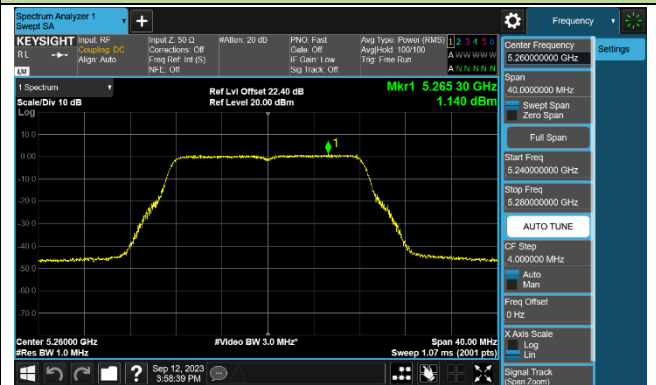

Channel 142 (5710MHz)

802.11be-EHT80 Power Spectral Density - Ant 1

Channel 42 (5210MHz)

Channel 58 (5290MHz)

Channel 106 (5530MHz)

Channel 122 (5610MHz)

Channel 138 (5690MHz)

Channel 155 (5775MHz)

802.11be-EHT160 Power Spectral Density - Ant 1

Channel 50 (5250MHz)

Channel 114 (5570MHz)

802.11a Power Spectral Density - Ant 2

Channel 36 (5180MHz)

Channel 44 (5220MHz)

Channel 48 (5240MHz)

Channel 52 (5260MHz)

Channel 60 (5300MHz)

Channel 64 (5320MHz)

Channel 100 (5500MHz)

Channel 116 (5580MHz)

802.11ac-VHT20 Power Spectral Density - Ant 2

Channel 36 (5180MHz)

Channel 44 (5220MHz)

Channel 48 (5240MHz)