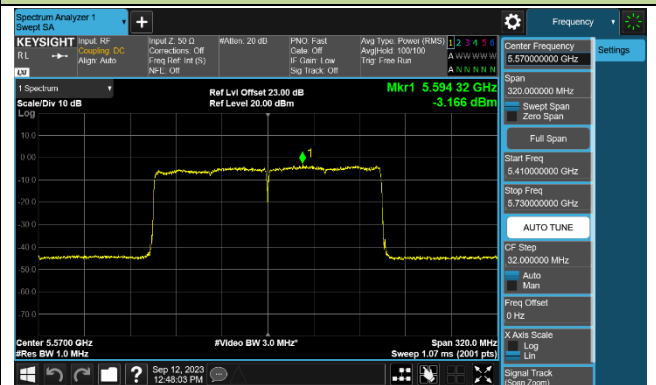

Channel 142 (5710MHz)

802.11be-EHT80 Power Spectral Density - Ant 1

Channel 42 (5210MHz)

Channel 58 (5290MHz)

Channel 106 (5530MHz)

Channel 122 (5610MHz)

Channel 138 (5690MHz)

Channel 155 (5775MHz)

802.11be-EHT160 Power Spectral Density - Ant 1

Channel 50 (5250MHz)

Channel 114 (5570MHz)

802.11a Power Spectral Density - Ant 2

Channel 36 (5180MHz)

Channel 44 (5220MHz)

Channel 48 (5240MHz)

Channel 52 (5260MHz)