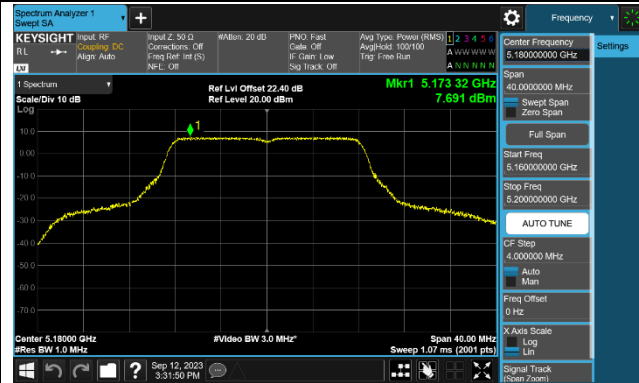

802.11be-EHT160 Power Spectral Density - Ant 1

Channel 50 (5250MHz)

Channel 114 (5570MHz)

802.11a Power Spectral Density - Ant 2

Channel 36 (5180MHz)

Channel 44 (5220MHz)

Channel 48 (5240MHz)

Channel 52 (5260MHz)

Channel 60 (5300MHz)

Channel 64 (5320MHz)

Channel 100 (5500MHz)

Channel 116 (5580MHz)

802.11ac-VHT20 Power Spectral Density - Ant 2

Channel 36 (5180MHz)

Channel 44 (5220MHz)

Channel 48 (5240MHz)