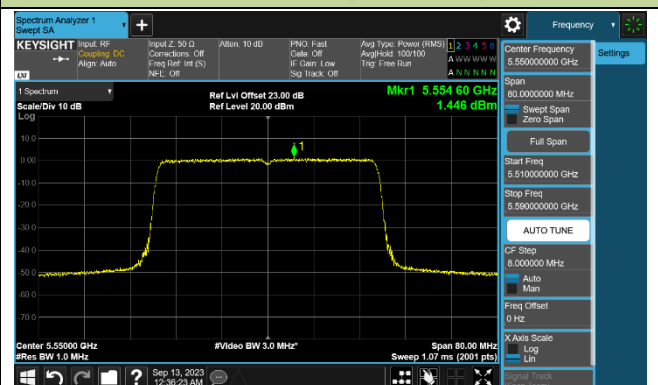

802.11be-EHT40 Power Spectral Density - Ant 1

Channel 38 (5190MHz)

Channel 46 (5230MHz)

Channel 54 (5270MHz)

Channel 62 (5310MHz)

Channel 102 (5510MHz)

Channel 110 (5550MHz)

Channel 134 (5670MHz)

Channel 142 (5710MHz)

802.11be-EHT80 Power Spectral Density - Ant 1

Channel 42 (5210MHz)

Channel 58 (5290MHz)

Channel 106 (5530MHz)

Channel 122 (5610MHz)

Channel 138 (5690MHz)

Channel 155 (5775MHz)