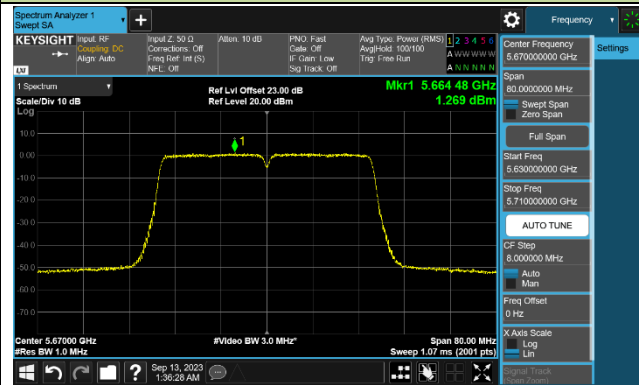

Channel 54 (5270MHz)

Channel 62 (5310MHz)

Channel 102 (5510MHz)

Channel 110 (5550MHz)

Channel 134 (5670MHz)

Channel 142 (5710MHz)

802.11ac-VHT80 Power Spectral Density - Ant 2

Channel 42 (5210MHz)

Channel 58 (5290MHz)

Channel 106 (5530MHz)

Channel 122 (5610MHz)

Channel 138 (5690MHz)

Channel 155 (5775MHz)

802.11ac-VHT160 Power Spectral Density - Ant 2

Channel 50 (5250MHz)

Channel 114 (5570MHz)