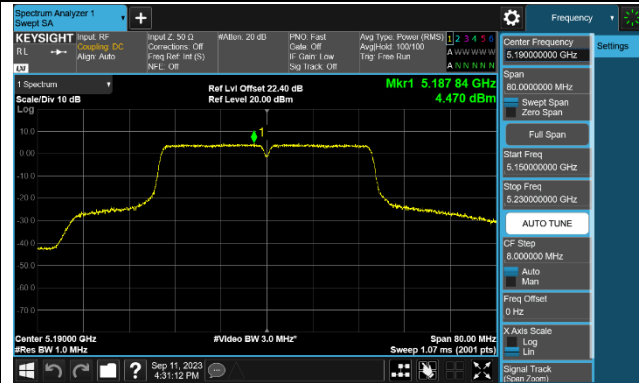

Channel 52 (5260MHz)

Channel 60 (5300MHz)

Channel 64 (5320MHz)

Channel 100 (5500MHz)

Channel 116 (5580MHz)

802.11ac-VHT40 Power Spectral Density - Ant 2

Channel 38 (5190MHz)

Channel 46 (5230MHz)

Channel 54 (5270MHz)

Channel 62 (5310MHz)

Channel 102 (5510MHz)

Channel 110 (5550MHz)

Channel 134 (5670MHz)

Channel 142 (5710MHz)

802.11ac-VHT80 Power Spectral Density - Ant 2

Channel 42 (5210MHz)