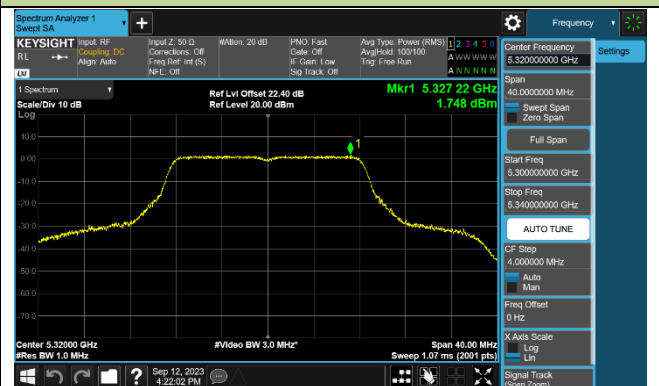

### 802.11a Power Spectral Density - Ant 1

Channel 36 (5180MHz)

Channel 44 (5220MHz)

Channel 48 (5240MHz)

Channel 52 (5260MHz)

Channel 60 (5300MHz)

Channel 64 (5320MHz)

Channel 100 (5500MHz)

Channel 116 (5580MHz)