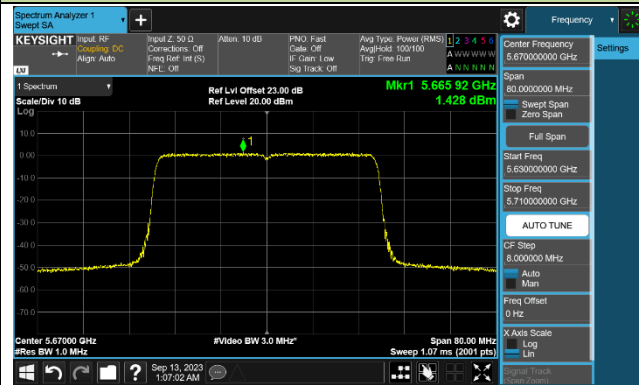

### 802.11ax-HE40 Power Spectral Density - Ant 1

Channel 38 (5190MHz)

Channel 46 (5230MHz)

Channel 54 (5270MHz)

Channel 62 (5310MHz)

Channel 102 (5510MHz)

Channel 110 (5550MHz)

Channel 134 (5670MHz)

Channel 142 (5710MHz)