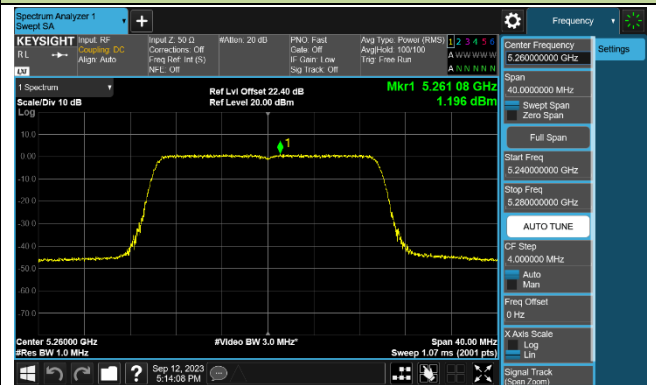

## 802.11ac-VHT80 Power Spectral Density - Ant 1

Channel 42 (5210MHz)

Channel 58 (5290MHz)

Channel 106 (5530MHz)

Channel 122 (5610MHz)

Channel 138 (5690MHz)

Channel 155 (5775MHz)

## 802.11ac-VHT160 Power Spectral Density - Ant 1

Channel 50 (5250MHz)

Channel 114 (5570MHz)

802.11ax-HE20 Power Spectral Density - Ant 1

Channel 36 (5180MHz)

Channel 44 (5220MHz)

Channel 48 (5240MHz)

Channel 52 (5260MHz)

Channel 60 (5300MHz)

Channel 64 (5320MHz)

Channel 100 (5500MHz)

Channel 116 (5580MHz)