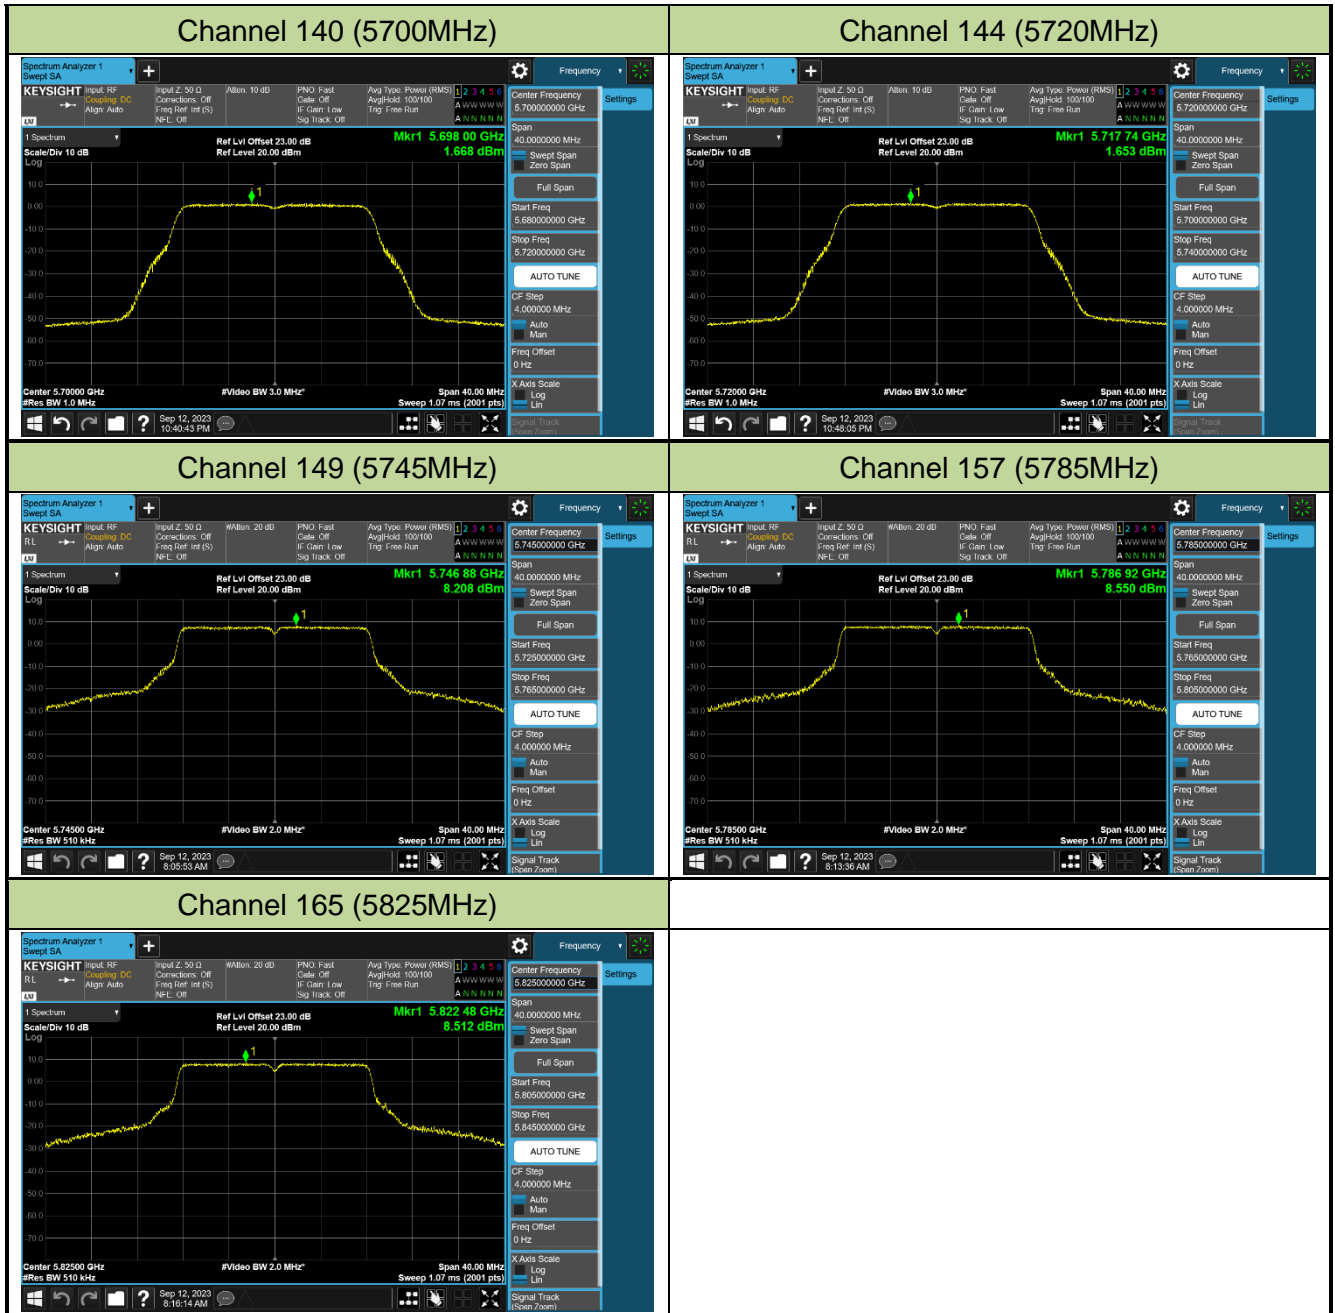

### 802.11a Power Spectral Density - Ant 1

Channel 36 (5180MHz)

Channel 44 (5220MHz)

Channel 48 (5240MHz)

Channel 52 (5260MHz)

Channel 60 (5300MHz)

Channel 64 (5320MHz)

Channel 100 (5500MHz)

Channel 116 (5580MHz)

## 802.11ac-VHT20 Power Spectral Density - Ant 1

Channel 36 (5180MHz)

Channel 44 (5220MHz)

Channel 48 (5240MHz)

Channel 52 (5260MHz)

Channel 60 (5300MHz)

Channel 64 (5320MHz)

Channel 100 (5500MHz)