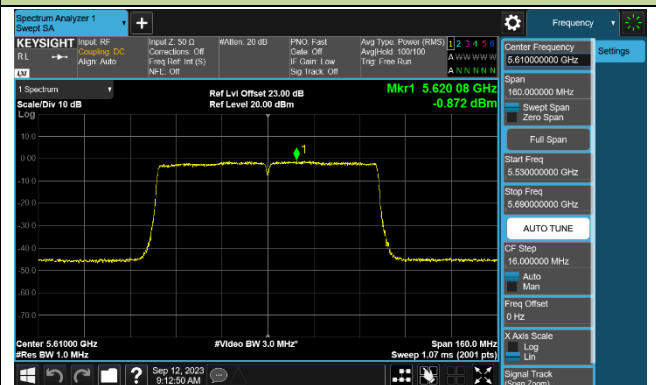

Channel 142 (5710MHz)

## 802.11ac-VHT80 Power Spectral Density - Ant 1

Channel 42 (5210MHz)

Channel 58 (5290MHz)

Channel 106 (5530MHz)

Channel 122 (5610MHz)

Channel 138 (5690MHz)

Channel 155 (5775MHz)

## 802.11ac-VHT160 Power Spectral Density - Ant 1

Channel 50 (5250MHz)

Channel 114 (5570MHz)

802.11ax-HE20 Power Spectral Density - Ant 1

Channel 36 (5180MHz)

Channel 44 (5220MHz)

Channel 48 (5240MHz)

Channel 52 (5260MHz)