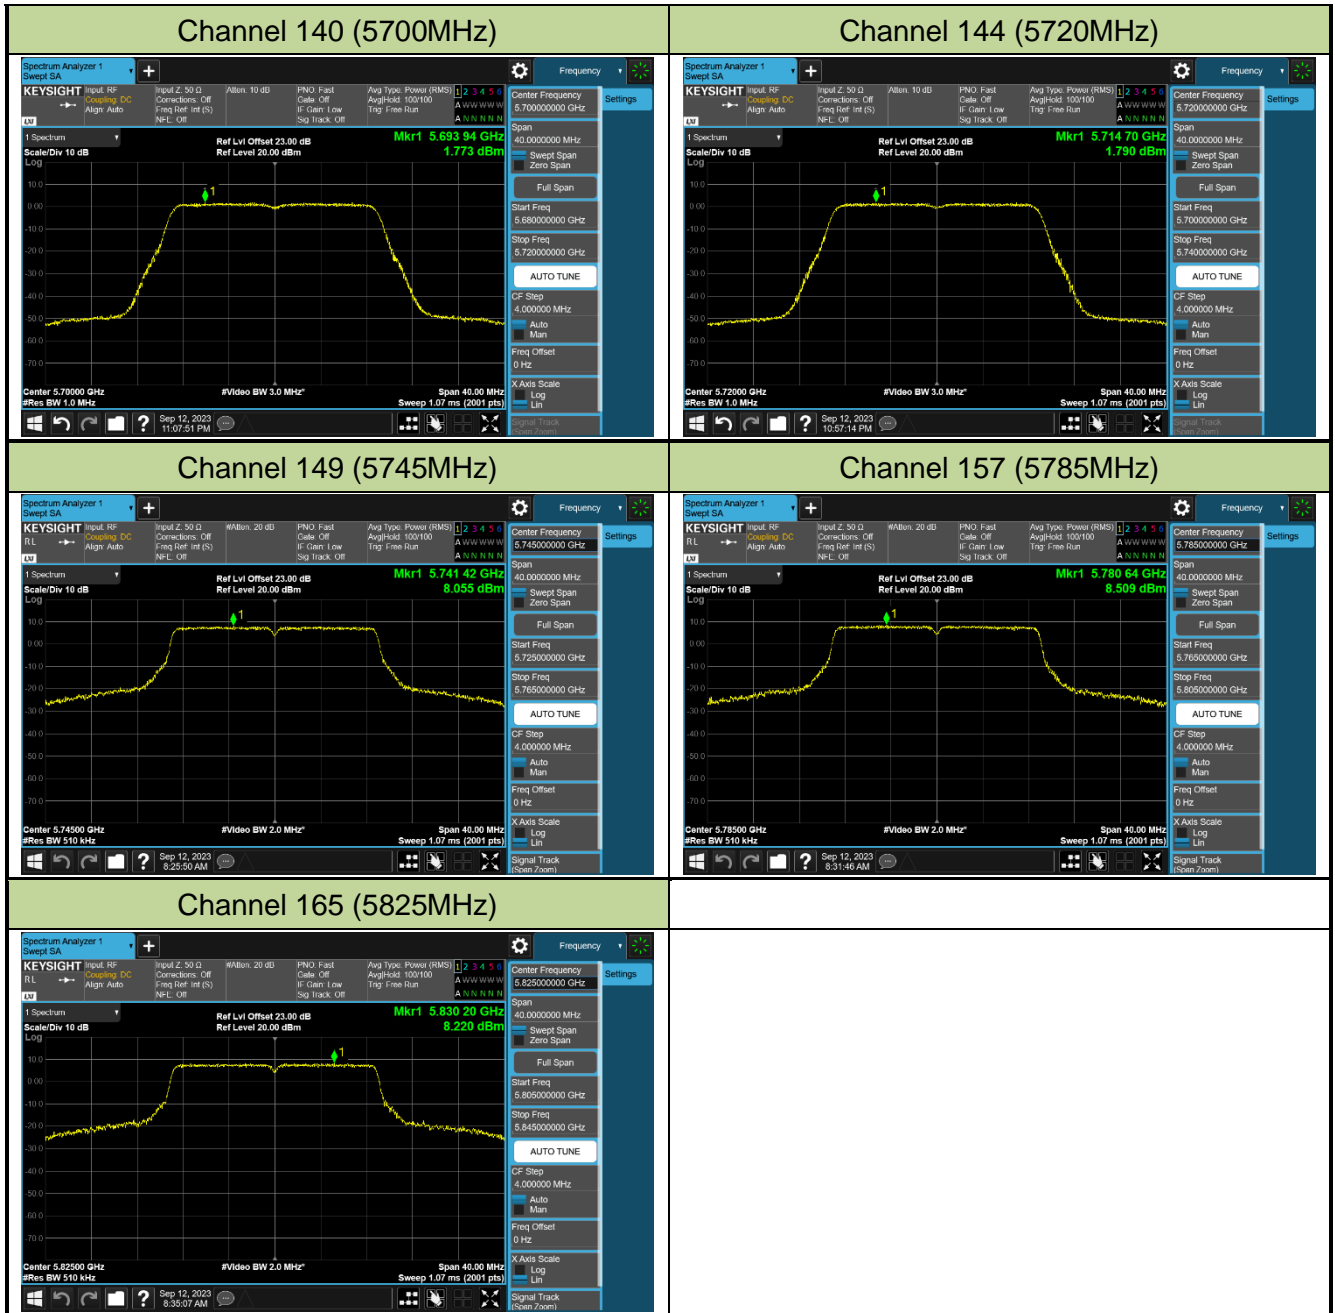

Channel 116 (5580MHz)

## 802.11ac-VHT20 Power Spectral Density - Ant 1

Channel 36 (5180MHz)

Channel 44 (5220MHz)

Channel 48 (5240MHz)

Channel 52 (5260MHz)

Channel 60 (5300MHz)

Channel 64 (5320MHz)

Channel 100 (5500MHz)