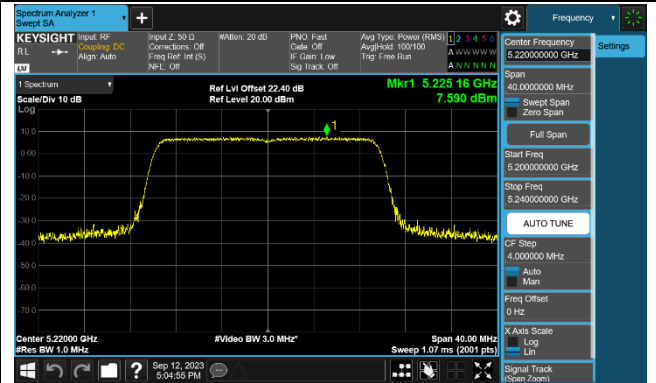

## 802.11ac-VHT80 Power Spectral Density - Ant 1

Channel 42 (5210MHz)

Channel 58 (5290MHz)

Channel 106 (5530MHz)

Channel 122 (5610MHz)

Channel 138 (5690MHz)

Channel 155 (5775MHz)

## 802.11ac-VHT160 Power Spectral Density - Ant 1

Channel 50 (5250MHz)

Channel 114 (5570MHz)

802.11ax-HE20 Power Spectral Density - Ant 1

Channel 36 (5180MHz)

Channel 44 (5220MHz)

Channel 48 (5240MHz)

Channel 52 (5260MHz)