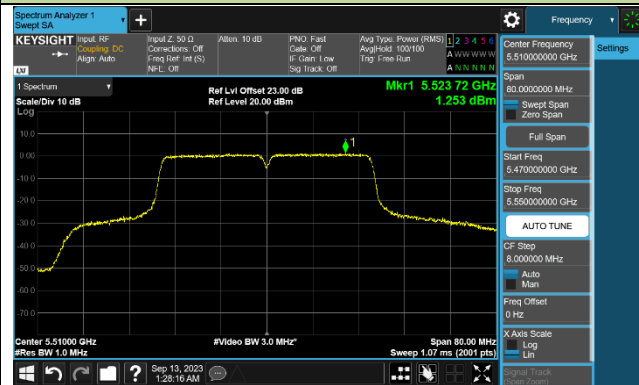

## 802.11ac-VHT40 Power Spectral Density - Ant 1

Channel 38 (5190MHz)

Channel 46 (5230MHz)

Channel 54 (5270MHz)

Channel 62 (5310MHz)

Channel 102 (5510MHz)

Channel 110 (5550MHz)

Channel 134 (5670MHz)

Channel 142 (5710MHz)