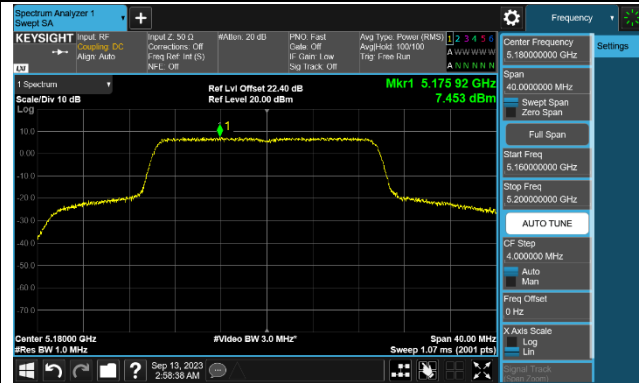

802.11be-EHT20 Power Spectral Density - Ant 1

Channel 36 (5180MHz)