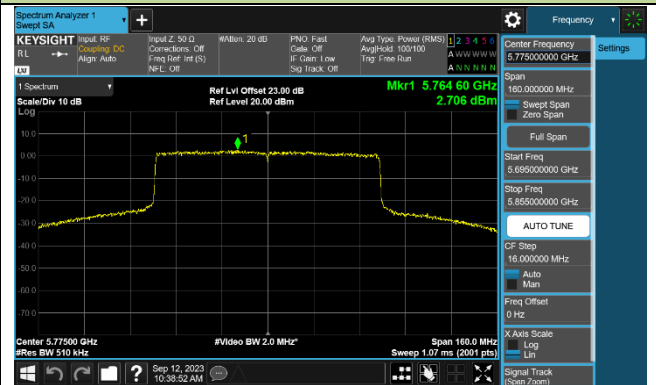

Channel 142 (5710MHz)

## 802.11ax-HE80 Power Spectral Density - Ant 1

Channel 42 (5210MHz)

Channel 58 (5290MHz)

Channel 106 (5530MHz)

Channel 122 (5610MHz)

Channel 138 (5690MHz)

Channel 155 (5775MHz)

## 802.11ax-HE160 Power Spectral Density - Ant 1

Channel 50 (5250MHz)

Channel 114 (5570MHz)