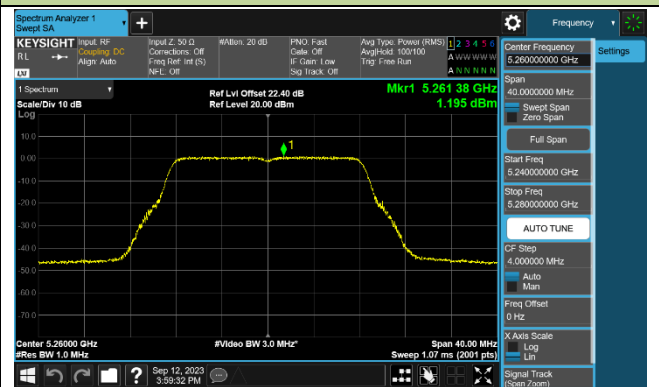

### 802.11a Power Spectral Density - Ant 1

Channel 36 (5180MHz)

Channel 44 (5220MHz)

Channel 48 (5240MHz)

Channel 52 (5260MHz)

Channel 60 (5300MHz)

Channel 64 (5320MHz)

Channel 100 (5500MHz)

Channel 116 (5580MHz)