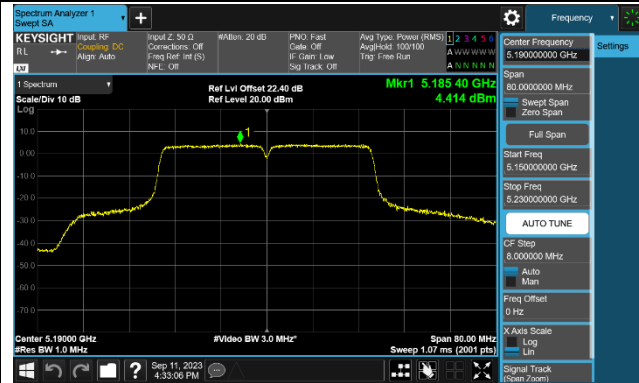

802.11ac-VHT40 Power Spectral Density - Ant 1

Channel 38 (5190MHz)