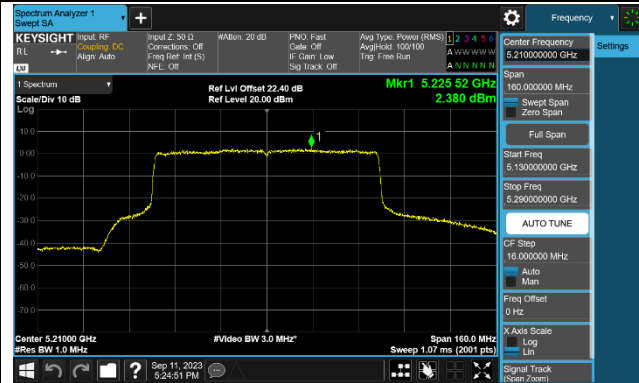

802.11ax-HE80 Power Spectral Density - Ant 1

Channel 42 (5210MHz)