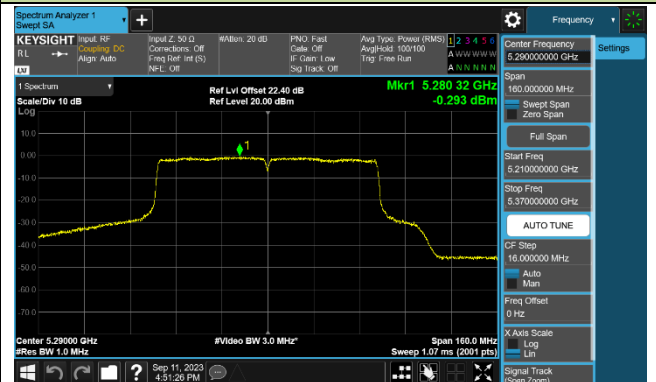

Channel 142 (5710MHz)

## 802.11ac-VHT80 Power Spectral Density - Ant 1

Channel 42 (5210MHz)

Channel 58 (5290MHz)

Channel 106 (5530MHz)

Channel 122 (5610MHz)

Channel 138 (5690MHz)

Channel 155 (5775MHz)