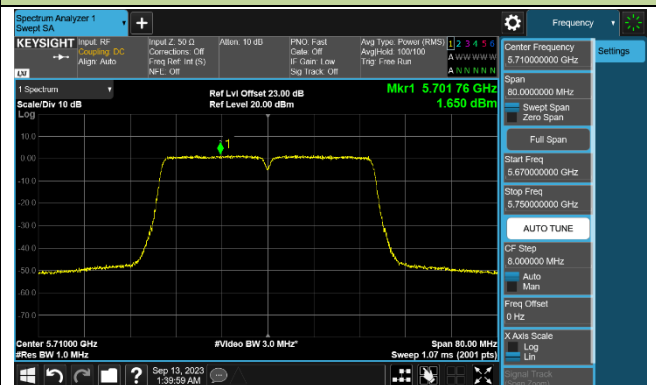

## 802.11ac-VHT40 Power Spectral Density - Ant 1

Channel 38 (5190MHz)

Channel 46 (5230MHz)

Channel 54 (5270MHz)

Channel 62 (5310MHz)

Channel 102 (5510MHz)

Channel 110 (5550MHz)

Channel 134 (5670MHz)

Channel 142 (5710MHz)