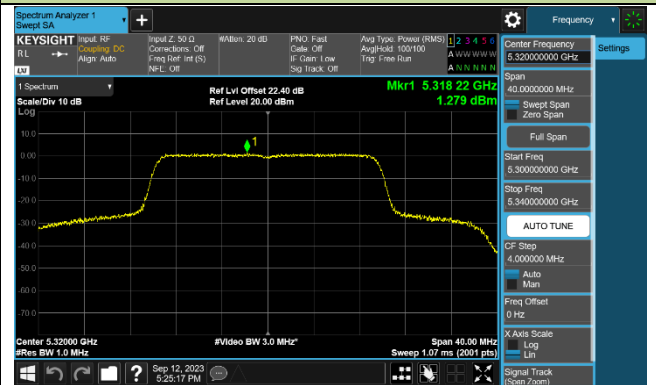

## 802.11ac-VHT80 Power Spectral Density - Ant 1

Channel 42 (5210MHz)

Channel 58 (5290MHz)

Channel 106 (5530MHz)

Channel 122 (5610MHz)

Channel 138 (5690MHz)

Channel 155 (5775MHz)

## 802.11ac-VHT160 Power Spectral Density - Ant 1

Channel 50 (5250MHz)

Channel 114 (5570MHz)

802.11ax-HE20 Power Spectral Density - Ant 1

Channel 36 (5180MHz)

Channel 44 (5220MHz)

Channel 48 (5240MHz)

Channel 52 (5260MHz)

Channel 60 (5300MHz)

Channel 64 (5320MHz)

Channel 100 (5500MHz)

Channel 116 (5580MHz)