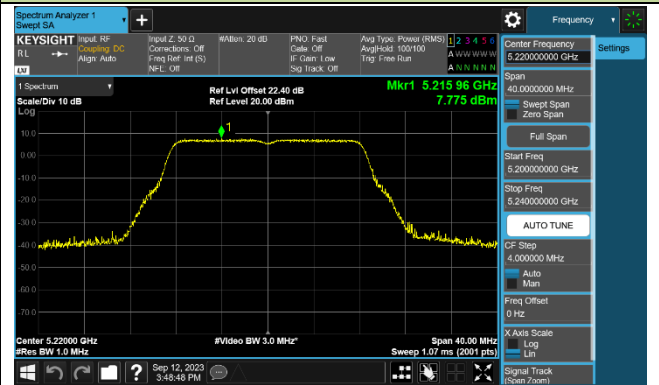

### 802.11a Power Spectral Density - Ant 1

Channel 36 (5180MHz)

Channel 44 (5220MHz)

Channel 48 (5240MHz)

Channel 52 (5260MHz)

Channel 60 (5300MHz)

Channel 64 (5320MHz)

Channel 100 (5500MHz)

Channel 116 (5580MHz)