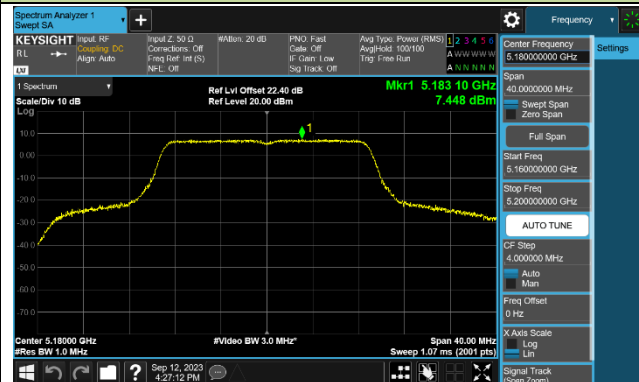

802.11ac-VHT20 Power Spectral Density - Ant 1

Channel 36 (5180MHz)