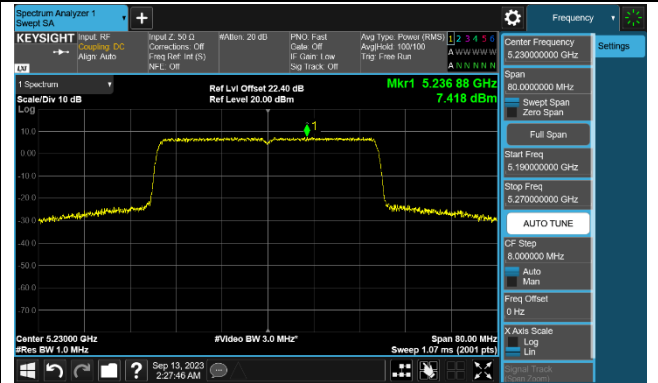

Channel 46 (5230MHz)