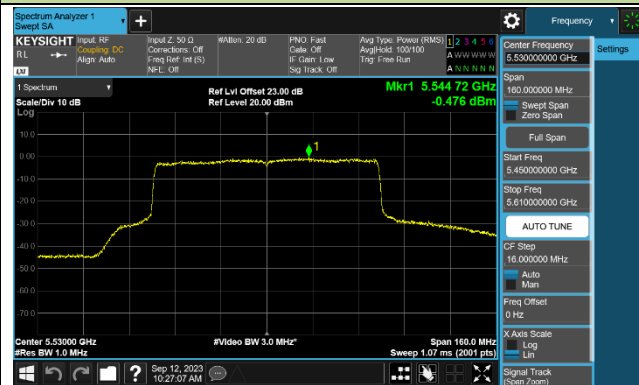

Channel 142 (5710MHz)

## 802.11ax-HE80 Power Spectral Density - Ant 1

Channel 42 (5210MHz)

Channel 58 (5290MHz)

Channel 106 (5530MHz)

Channel 122 (5610MHz)

Channel 138 (5690MHz)

Channel 155 (5775MHz)

## 802.11ax-HE160 Power Spectral Density - Ant 1

Channel 50 (5250MHz)

Channel 114 (5570MHz)