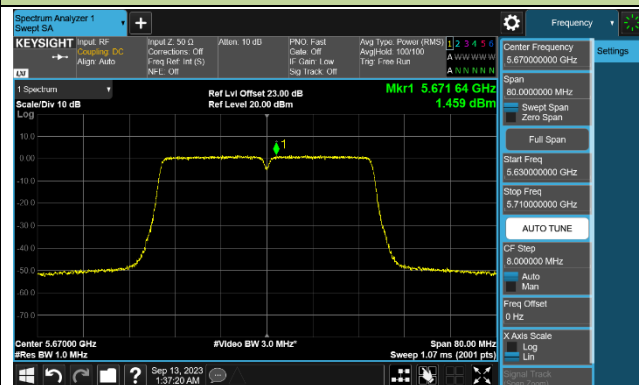

## 802.11ac-VHT40 Power Spectral Density - Ant 1

Channel 38 (5190MHz)

Channel 46 (5230MHz)

Channel 54 (5270MHz)

Channel 62 (5310MHz)

Channel 102 (5510MHz)

Channel 110 (5550MHz)

Channel 134 (5670MHz)

Channel 142 (5710MHz)