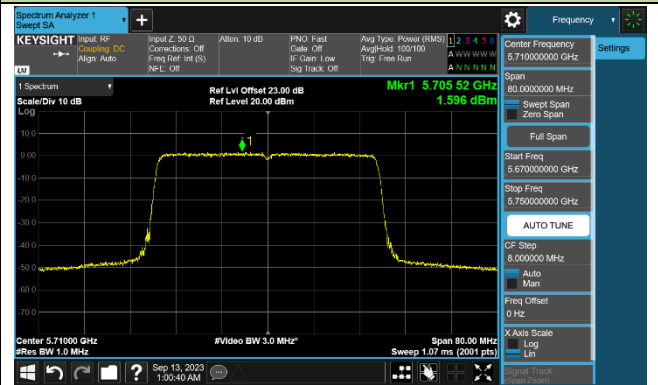

### 802.11ax-HE40 Power Spectral Density - Ant 1

Channel 38 (5190MHz)

Channel 46 (5230MHz)

Channel 54 (5270MHz)

Channel 62 (5310MHz)

Channel 102 (5510MHz)

Channel 110 (5550MHz)

Channel 134 (5670MHz)

Channel 142 (5710MHz)