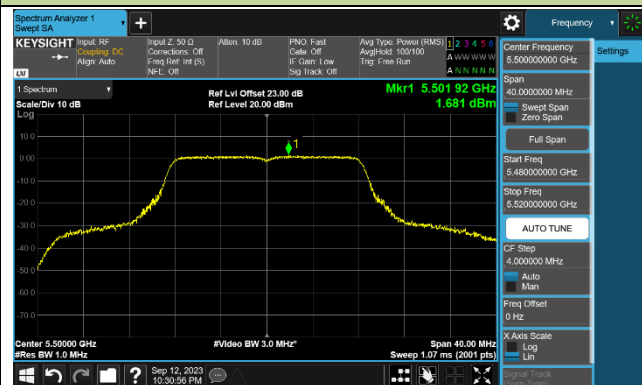

### 802.11a Power Spectral Density - Ant 1

Channel 36 (5180MHz)

Channel 44 (5220MHz)

Channel 48 (5240MHz)

Channel 52 (5260MHz)

Channel 60 (5300MHz)

Channel 64 (5320MHz)

Channel 100 (5500MHz)

Channel 116 (5580MHz)