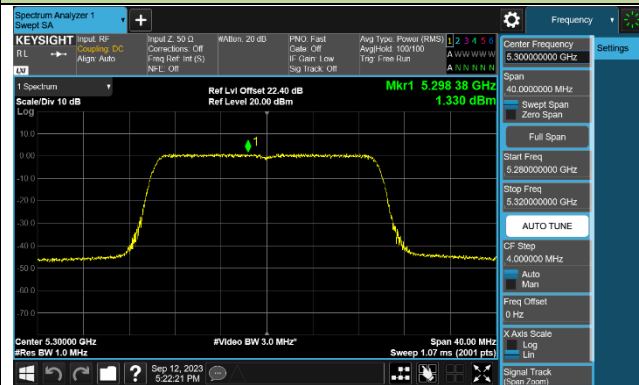

Channel 60 (5300MHz)