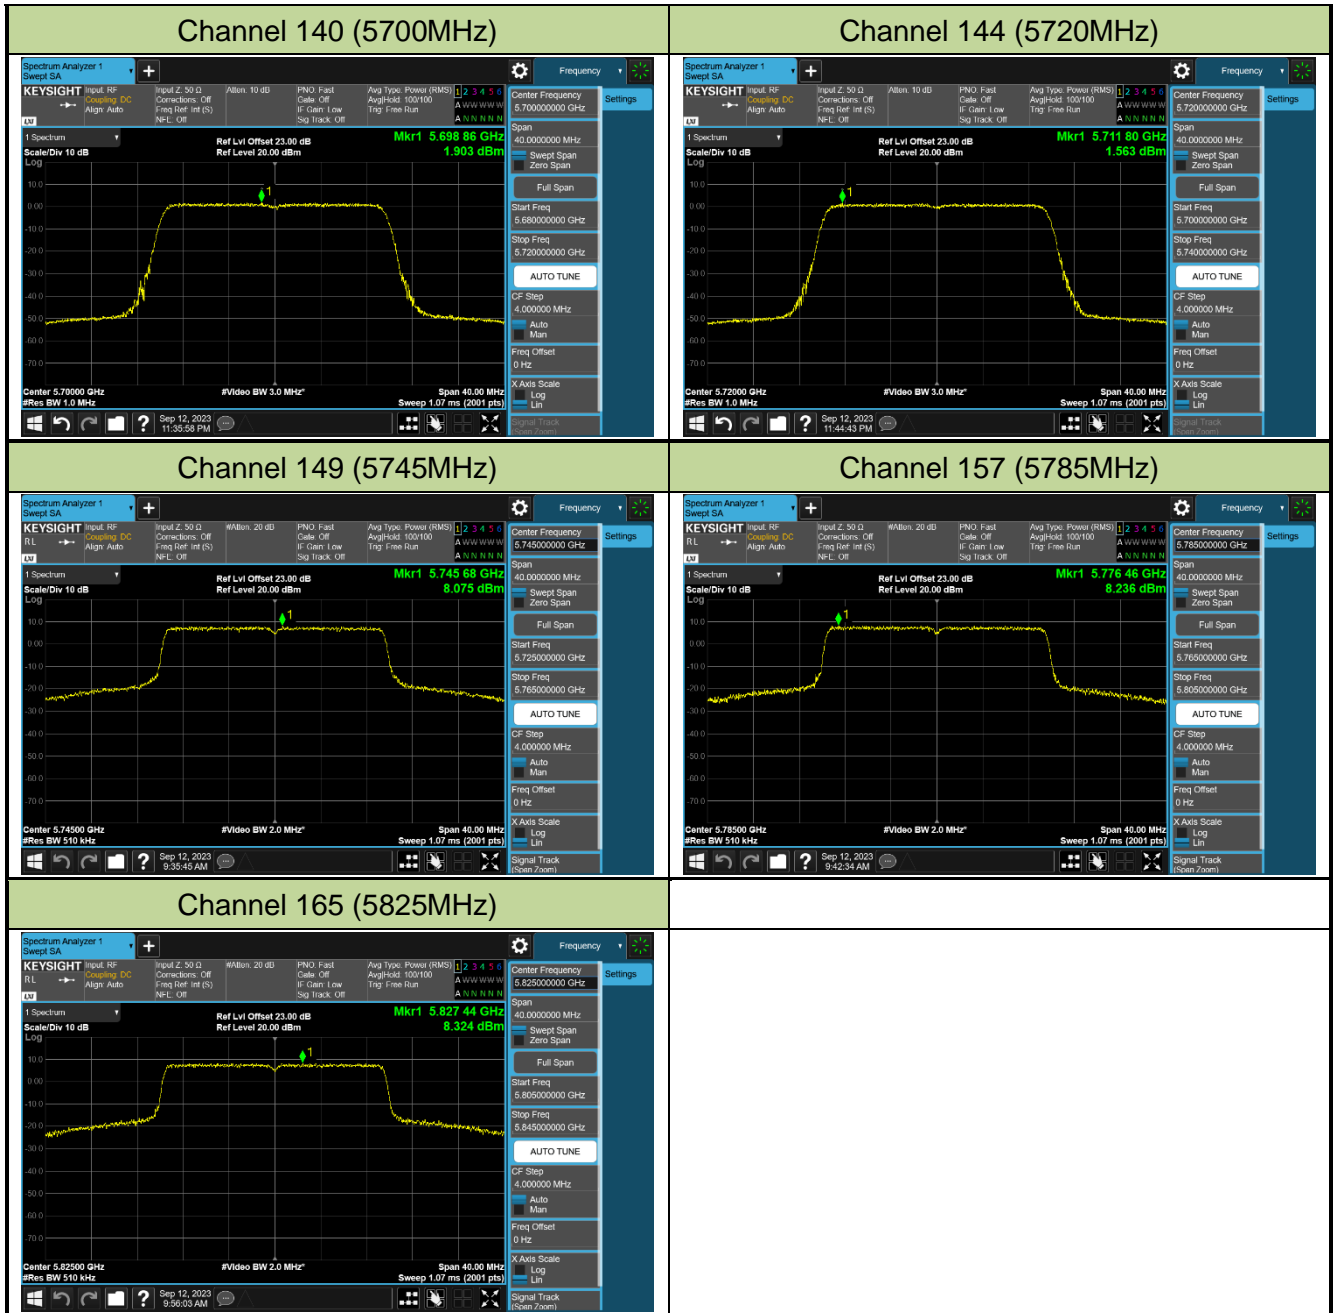

## 802.11ac-VHT160 Power Spectral Density - Ant 1

Channel 50 (5250MHz)

Channel 114 (5570MHz)

802.11ax-HE20 Power Spectral Density - Ant 1

Channel 36 (5180MHz)

Channel 44 (5220MHz)

Channel 48 (5240MHz)

Channel 52 (5260MHz)

Channel 60 (5300MHz)

Channel 64 (5320MHz)

Channel 100 (5500MHz)

Channel 116 (5580MHz)

Channel 142 (5710MHz)