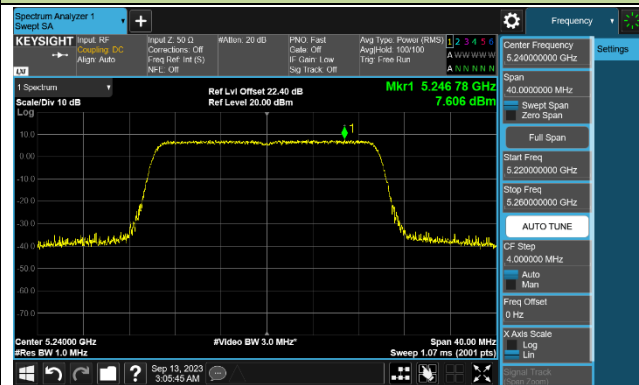

Channel 48 (5240MHz)