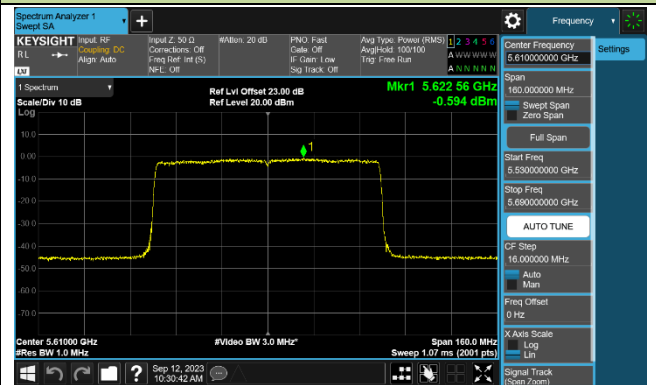

Channel 142 (5710MHz)

## 802.11ax-HE80 Power Spectral Density - Ant 1

Channel 42 (5210MHz)

Channel 58 (5290MHz)

Channel 106 (5530MHz)

Channel 122 (5610MHz)

Channel 138 (5690MHz)

Channel 155 (5775MHz)

## 802.11ax-HE160 Power Spectral Density - Ant 1

Channel 50 (5250MHz)

Channel 114 (5570MHz)