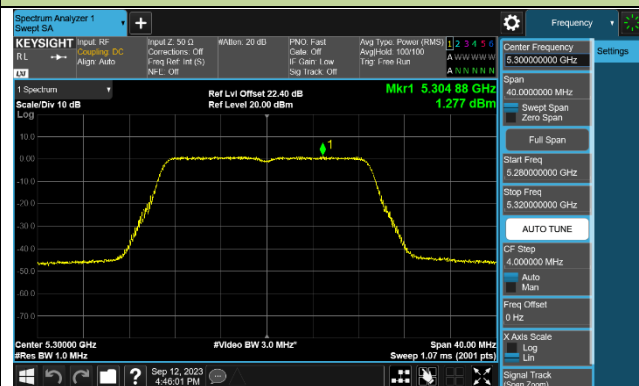

## 802.11ac-VHT20 Power Spectral Density - Ant 1

Channel 36 (5180MHz)

Channel 44 (5220MHz)

Channel 48 (5240MHz)

Channel 52 (5260MHz)

Channel 60 (5300MHz)

Channel 64 (5320MHz)

Channel 100 (5500MHz)

Channel 116 (5580MHz)