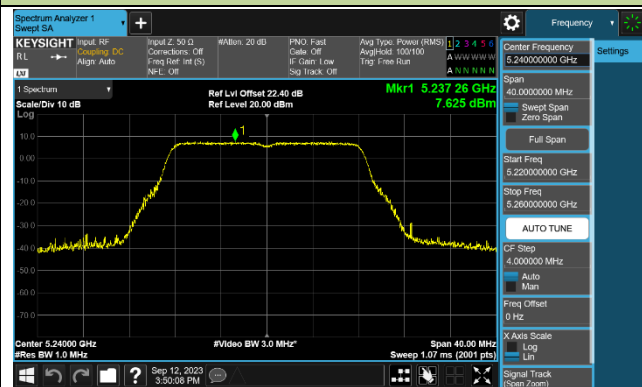

### 802.11a Power Spectral Density - Ant 1

Channel 36 (5180MHz)

Channel 44 (5220MHz)

Channel 48 (5240MHz)

Channel 52 (5260MHz)

Channel 60 (5300MHz)

Channel 64 (5320MHz)

Channel 100 (5500MHz)

Channel 116 (5580MHz)