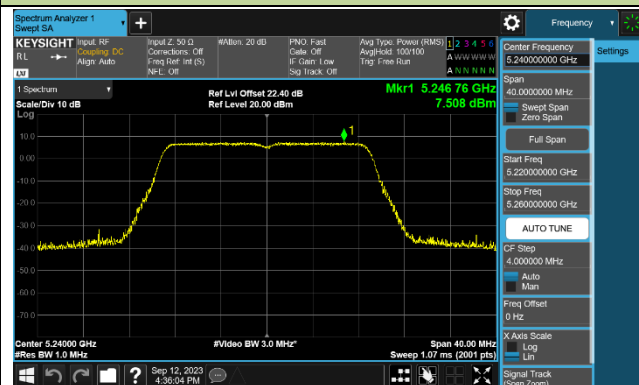

## 802.11ac-VHT20 Power Spectral Density - Ant 1

Channel 36 (5180MHz)

Channel 44 (5220MHz)

Channel 48 (5240MHz)

Channel 52 (5260MHz)

Channel 60 (5300MHz)

Channel 64 (5320MHz)

Channel 100 (5500MHz)

Channel 116 (5580MHz)