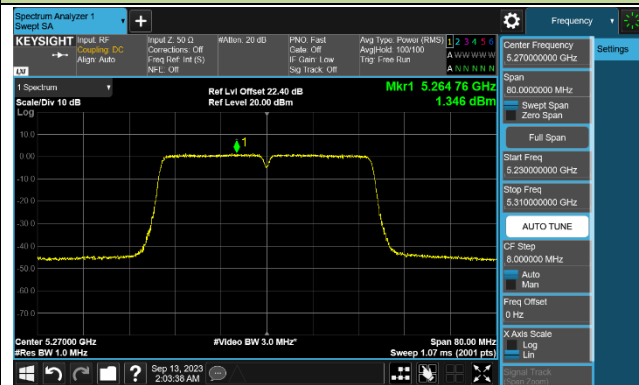

## 802.11ac-VHT40 Power Spectral Density - Ant 1

Channel 38 (5190MHz)

Channel 46 (5230MHz)

Channel 54 (5270MHz)

Channel 62 (5310MHz)

Channel 102 (5510MHz)

Channel 110 (5550MHz)

Channel 134 (5670MHz)

Channel 142 (5710MHz)