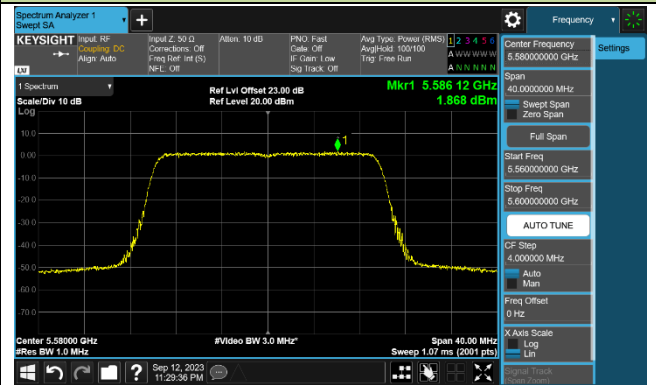

## 802.11ac-VHT160 Power Spectral Density - Ant 1

Channel 50 (5250MHz)

Channel 114 (5570MHz)

802.11ax-HE20 Power Spectral Density - Ant 1

Channel 36 (5180MHz)

Channel 44 (5220MHz)

Channel 48 (5240MHz)

Channel 52 (5260MHz)

Channel 60 (5300MHz)

Channel 64 (5320MHz)

Channel 100 (5500MHz)

Channel 116 (5580MHz)

Channel 142 (5710MHz)