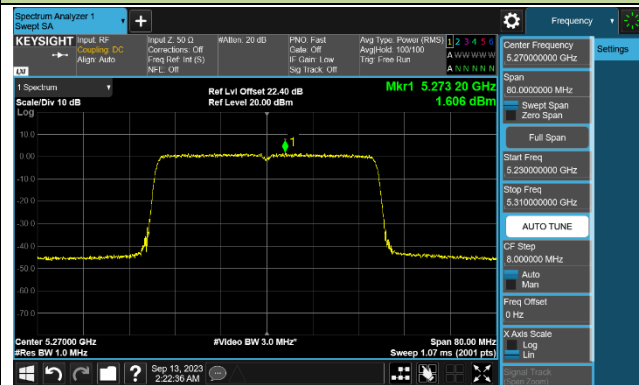

### 802.11ax-HE40 Power Spectral Density - Ant 1

Channel 38 (5190MHz)

Channel 46 (5230MHz)

Channel 54 (5270MHz)

Channel 62 (5310MHz)

Channel 102 (5510MHz)

Channel 110 (5550MHz)

Channel 134 (5670MHz)

Channel 142 (5710MHz)