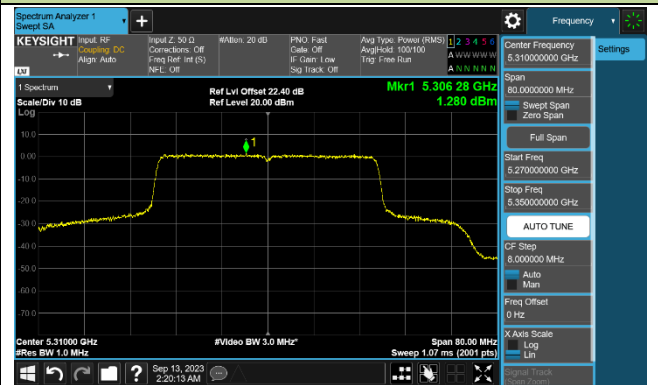

### 802.11ax-HE40 Power Spectral Density - Ant 1

Channel 38 (5190MHz)

Channel 46 (5230MHz)

Channel 54 (5270MHz)

Channel 62 (5310MHz)

Channel 102 (5510MHz)

Channel 110 (5550MHz)

Channel 134 (5670MHz)

Channel 142 (5710MHz)