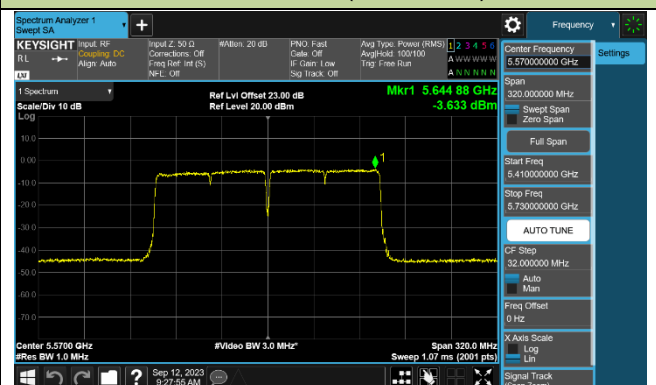

Channel 142 (5710MHz)

## 802.11ac-VHT80 Power Spectral Density - Ant 1

Channel 42 (5210MHz)

Channel 58 (5290MHz)

Channel 106 (5530MHz)

Channel 122 (5610MHz)

Channel 138 (5690MHz)

Channel 155 (5775MHz)

## 802.11ac-VHT160 Power Spectral Density - Ant 1

Channel 50 (5250MHz)

Channel 114 (5570MHz)

802.11ax-HE20 Power Spectral Density - Ant 1

Channel 36 (5180MHz)

Channel 44 (5220MHz)

Channel 48 (5240MHz)

Channel 52 (5260MHz)