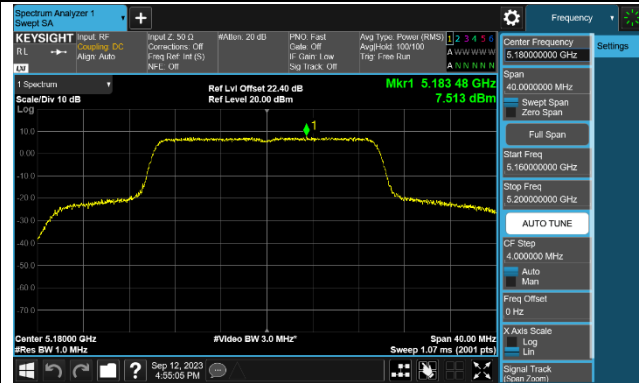

## 802.11ac-VHT80 Power Spectral Density - Ant 1

Channel 42 (5210MHz)

Channel 58 (5290MHz)

Channel 106 (5530MHz)

Channel 122 (5610MHz)

Channel 138 (5690MHz)

Channel 155 (5775MHz)

## 802.11ac-VHT160 Power Spectral Density - Ant 1

Channel 50 (5250MHz)

Channel 114 (5570MHz)

802.11ax-HE20 Power Spectral Density - Ant 1

Channel 36 (5180MHz)

Channel 44 (5220MHz)

Channel 48 (5240MHz)

Channel 52 (5260MHz)

Channel 60 (5300MHz)

Channel 64 (5320MHz)

Channel 100 (5500MHz)

Channel 116 (5580MHz)