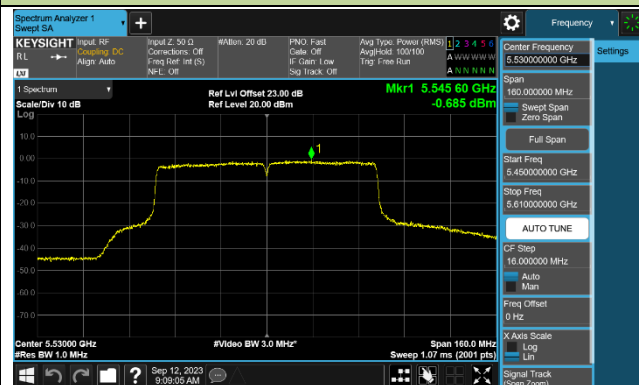

Channel 142 (5710MHz)

## 802.11ac-VHT80 Power Spectral Density - Ant 1

Channel 42 (5210MHz)

Channel 58 (5290MHz)

Channel 106 (5530MHz)

Channel 122 (5610MHz)

Channel 138 (5690MHz)

Channel 155 (5775MHz)

## 802.11ac-VHT160 Power Spectral Density - Ant 1

Channel 50 (5250MHz)

Channel 114 (5570MHz)

802.11ax-HE20 Power Spectral Density - Ant 1

Channel 36 (5180MHz)

Channel 44 (5220MHz)

Channel 48 (5240MHz)

Channel 52 (5260MHz)