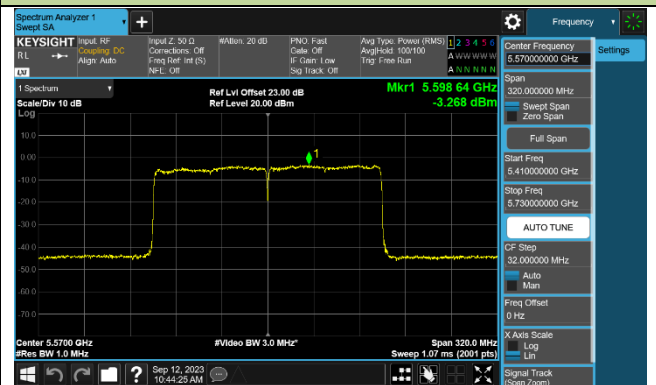

Channel 142 (5710MHz)

## 802.11ax-HE80 Power Spectral Density - Ant 1

Channel 42 (5210MHz)

Channel 58 (5290MHz)

Channel 106 (5530MHz)

Channel 122 (5610MHz)

Channel 138 (5690MHz)

Channel 155 (5775MHz)

## 802.11ax-HE160 Power Spectral Density - Ant 1

Channel 50 (5250MHz)

Channel 114 (5570MHz)