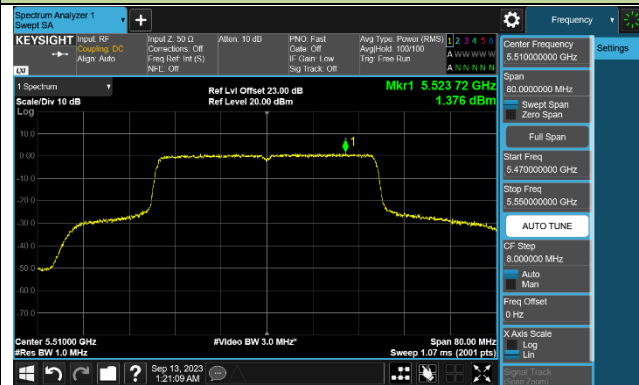

### 802.11ax-HE40 Power Spectral Density - Ant 1

Channel 38 (5190MHz)

Channel 46 (5230MHz)

Channel 54 (5270MHz)

Channel 62 (5310MHz)

Channel 102 (5510MHz)

Channel 110 (5550MHz)

Channel 134 (5670MHz)

Channel 142 (5710MHz)