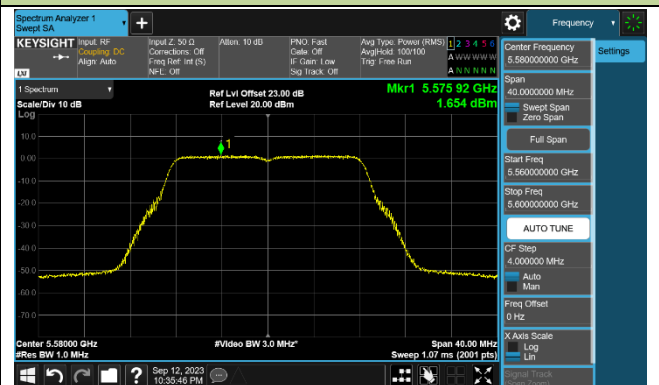

### 802.11a Power Spectral Density - Ant 1

Channel 36 (5180MHz)

Channel 44 (5220MHz)

Channel 48 (5240MHz)

Channel 52 (5260MHz)

Channel 60 (5300MHz)

Channel 64 (5320MHz)

Channel 100 (5500MHz)

Channel 116 (5580MHz)