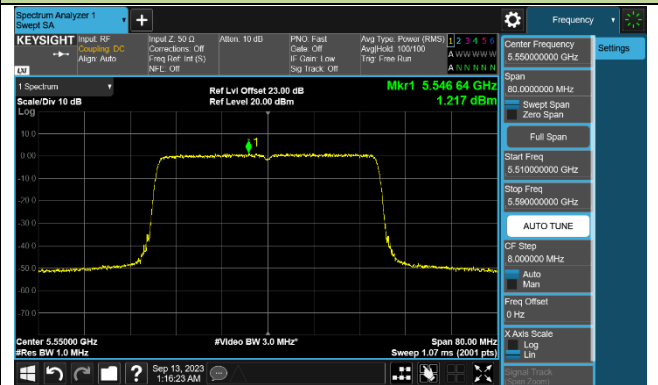

### 802.11ax-HE40 Power Spectral Density - Ant 1

Channel 38 (5190MHz)

Channel 46 (5230MHz)

Channel 54 (5270MHz)

Channel 62 (5310MHz)

Channel 102 (5510MHz)

Channel 110 (5550MHz)

Channel 134 (5670MHz)

Channel 142 (5710MHz)