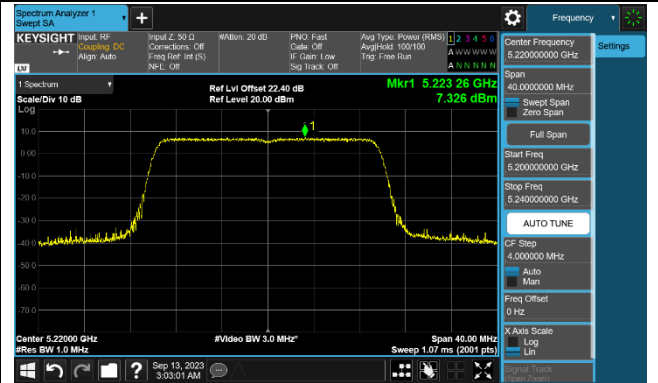

Channel 44 (5220MHz)