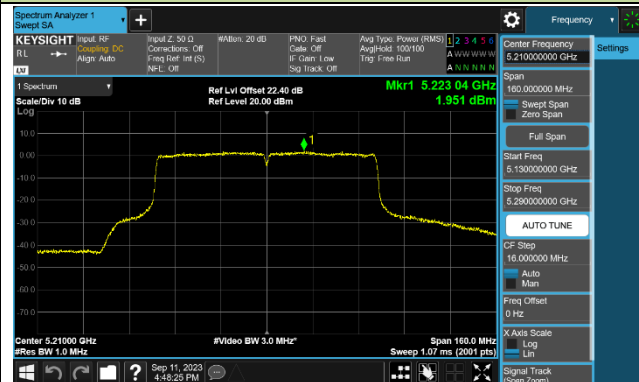

802.11ac-VHT80 Power Spectral Density - Ant 1

Channel 42 (5210MHz)