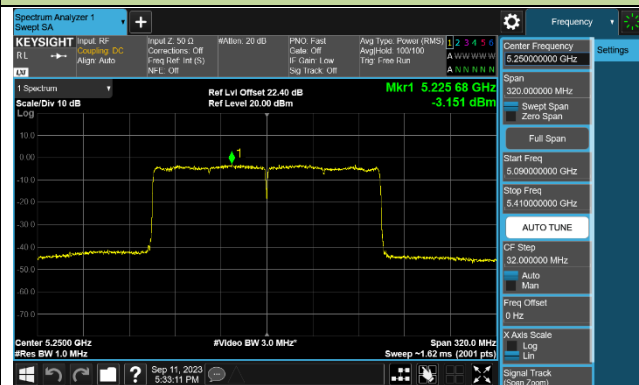

Channel 142 (5710MHz)

## 802.11ax-HE80 Power Spectral Density - Ant 1

Channel 42 (5210MHz)

Channel 58 (5290MHz)

Channel 106 (5530MHz)

Channel 122 (5610MHz)

Channel 138 (5690MHz)

Channel 155 (5775MHz)

## 802.11ax-HE160 Power Spectral Density - Ant 1

Channel 50 (5250MHz)

Channel 114 (5570MHz)