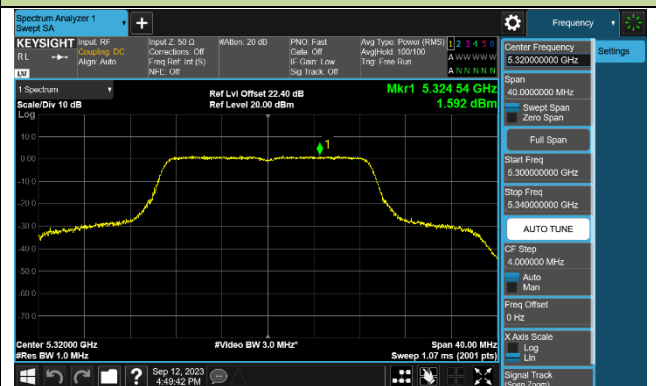

## 802.11ac-VHT20 Power Spectral Density - Ant 1

Channel 36 (5180MHz)

Channel 44 (5220MHz)

Channel 48 (5240MHz)

Channel 52 (5260MHz)

Channel 60 (5300MHz)

Channel 64 (5320MHz)

Channel 100 (5500MHz)

Channel 116 (5580MHz)