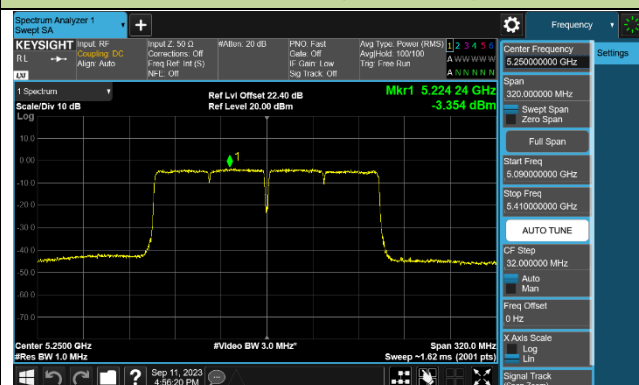

Channel 142 (5710MHz)

## 802.11ac-VHT80 Power Spectral Density - Ant 1

Channel 42 (5210MHz)

Channel 58 (5290MHz)

Channel 106 (5530MHz)

Channel 122 (5610MHz)

Channel 138 (5690MHz)

Channel 155 (5775MHz)

## 802.11ac-VHT160 Power Spectral Density - Ant 1

Channel 50 (5250MHz)

Channel 114 (5570MHz)

802.11ax-HE20 Power Spectral Density - Ant 1

Channel 36 (5180MHz)

Channel 44 (5220MHz)

Channel 48 (5240MHz)

Channel 52 (5260MHz)