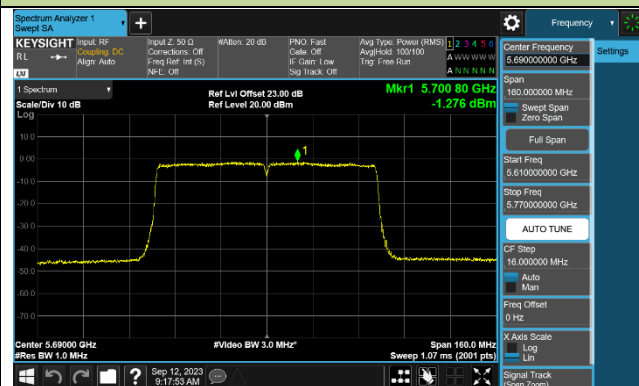

Channel 142 (5710MHz)

## 802.11ac-VHT80 Power Spectral Density - Ant 1

Channel 42 (5210MHz)

Channel 58 (5290MHz)

Channel 106 (5530MHz)

Channel 122 (5610MHz)

Channel 138 (5690MHz)

Channel 155 (5775MHz)

## 802.11ac-VHT160 Power Spectral Density - Ant 1

Channel 50 (5250MHz)

Channel 114 (5570MHz)

802.11ax-HE20 Power Spectral Density - Ant 1

Channel 36 (5180MHz)

Channel 44 (5220MHz)

Channel 48 (5240MHz)

Channel 52 (5260MHz)