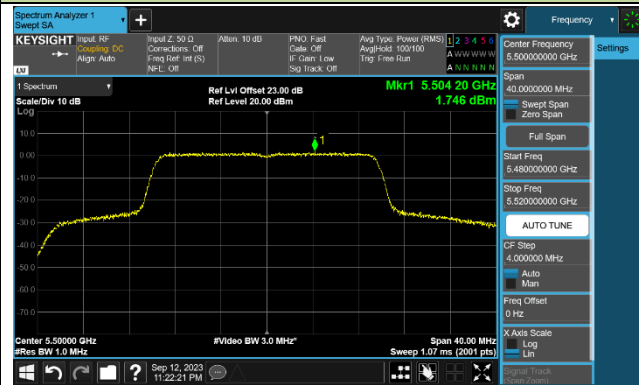

## 802.11ac-VHT160 Power Spectral Density - Ant 1

Channel 50 (5250MHz)

Channel 114 (5570MHz)

802.11ax-HE20 Power Spectral Density - Ant 1

Channel 36 (5180MHz)

Channel 44 (5220MHz)

Channel 48 (5240MHz)

Channel 52 (5260MHz)

Channel 60 (5300MHz)

Channel 64 (5320MHz)

Channel 100 (5500MHz)

Channel 116 (5580MHz)