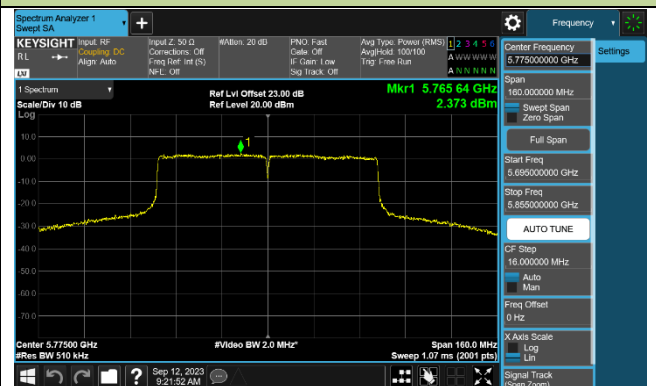

Channel 142 (5710MHz)

## 802.11ac-VHT80 Power Spectral Density - Ant 1

Channel 42 (5210MHz)

Channel 58 (5290MHz)

Channel 106 (5530MHz)

Channel 122 (5610MHz)

Channel 138 (5690MHz)

Channel 155 (5775MHz)

## 802.11ac-VHT160 Power Spectral Density - Ant 1

Channel 50 (5250MHz)

Channel 114 (5570MHz)

802.11ax-HE20 Power Spectral Density - Ant 1

Channel 36 (5180MHz)

Channel 44 (5220MHz)

Channel 48 (5240MHz)

Channel 52 (5260MHz)