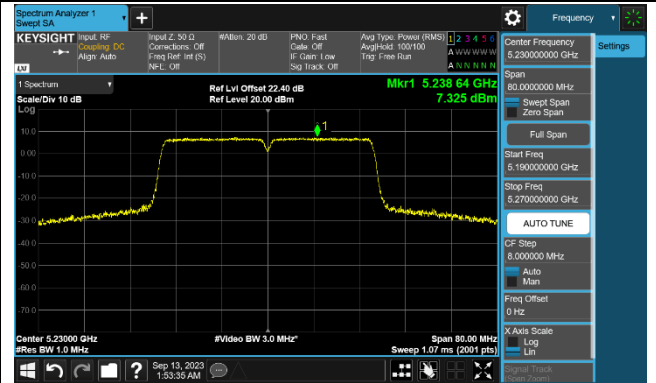

Channel 116 (5580MHz)

## 802.11ac-VHT40 Power Spectral Density - Ant 1

Channel 38 (5190MHz)

Channel 46 (5230MHz)

Channel 54 (5270MHz)

Channel 62 (5310MHz)

Channel 102 (5510MHz)

Channel 110 (5550MHz)

Channel 134 (5670MHz)

Channel 142 (5710MHz)