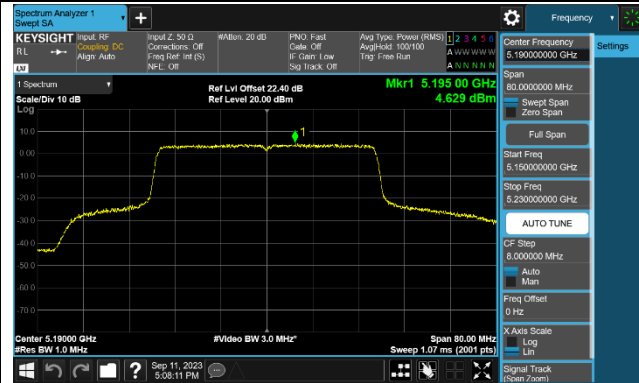

802.11ax-HE40 Power Spectral Density - Ant 1

Channel 38 (5190MHz)