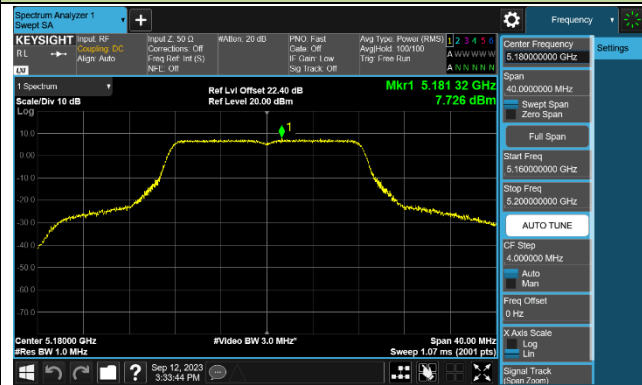

### 802.11a Power Spectral Density - Ant 1

Channel 36 (5180MHz)

Channel 44 (5220MHz)

Channel 48 (5240MHz)

Channel 52 (5260MHz)

Channel 60 (5300MHz)

Channel 64 (5320MHz)

Channel 100 (5500MHz)

Channel 116 (5580MHz)