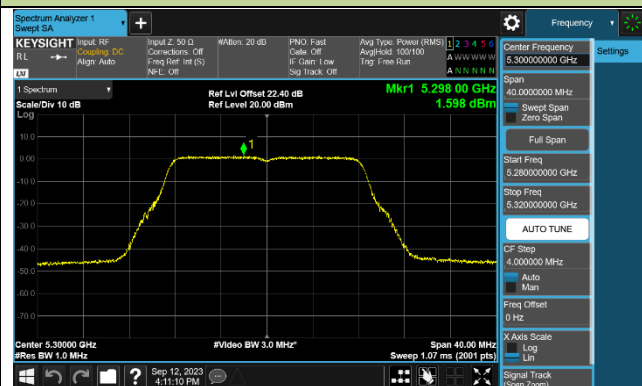

### 802.11a Power Spectral Density - Ant 1

Channel 36 (5180MHz)

Channel 44 (5220MHz)

Channel 48 (5240MHz)

Channel 52 (5260MHz)

Channel 60 (5300MHz)

Channel 64 (5320MHz)

Channel 100 (5500MHz)

Channel 116 (5580MHz)