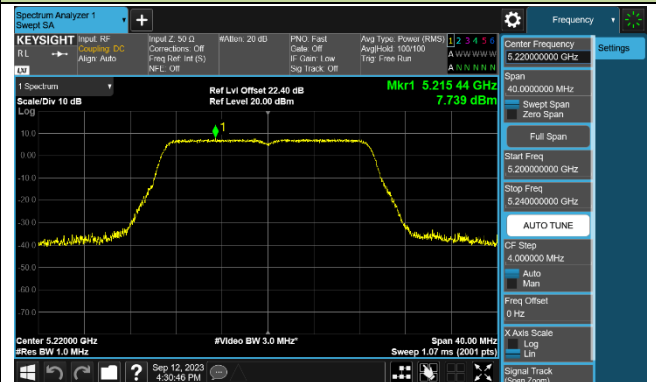

Channel 116 (5580MHz)

## 802.11ac-VHT20 Power Spectral Density - Ant 1

Channel 36 (5180MHz)

Channel 44 (5220MHz)

Channel 48 (5240MHz)

Channel 52 (5260MHz)

Channel 60 (5300MHz)

Channel 64 (5320MHz)

Channel 100 (5500MHz)