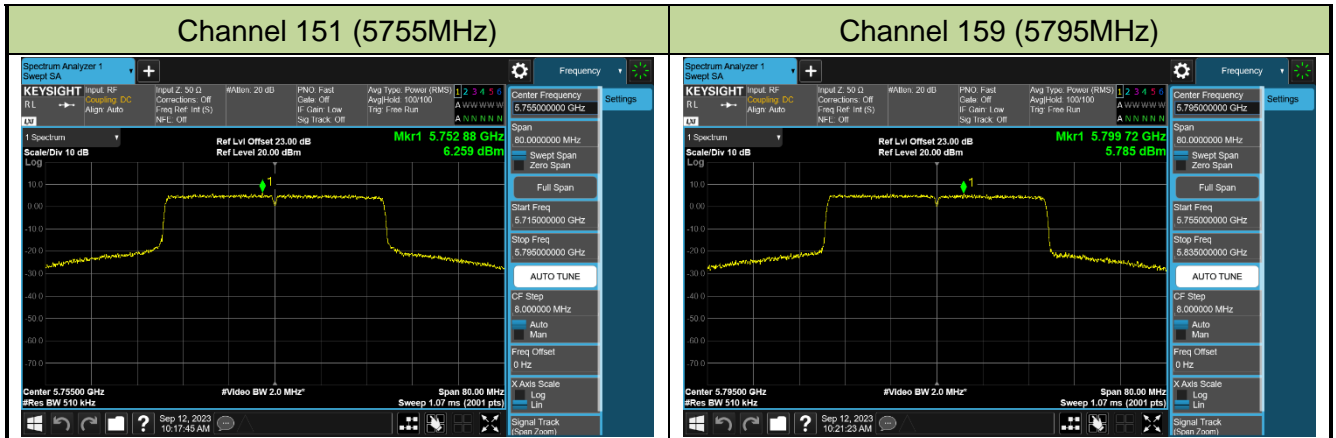

### 802.11ax-HE40 Power Spectral Density - Ant 1

Channel 38 (5190MHz)

Channel 46 (5230MHz)

Channel 54 (5270MHz)

Channel 62 (5310MHz)

Channel 102 (5510MHz)

Channel 110 (5550MHz)

Channel 134 (5670MHz)

Channel 142 (5710MHz)