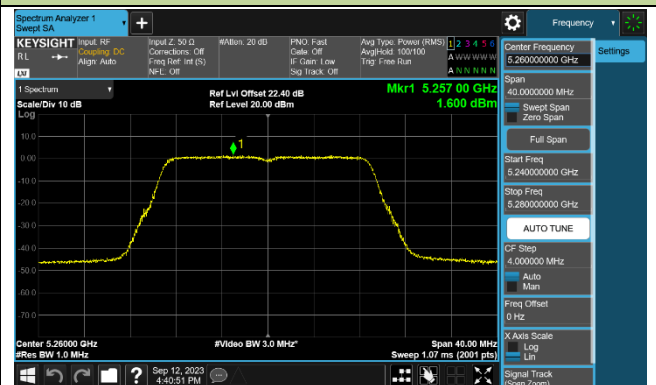

Channel 116 (5580MHz)

## 802.11ac-VHT20 Power Spectral Density - Ant 1

Channel 36 (5180MHz)

Channel 44 (5220MHz)

Channel 48 (5240MHz)

Channel 52 (5260MHz)

Channel 60 (5300MHz)

Channel 64 (5320MHz)

Channel 100 (5500MHz)