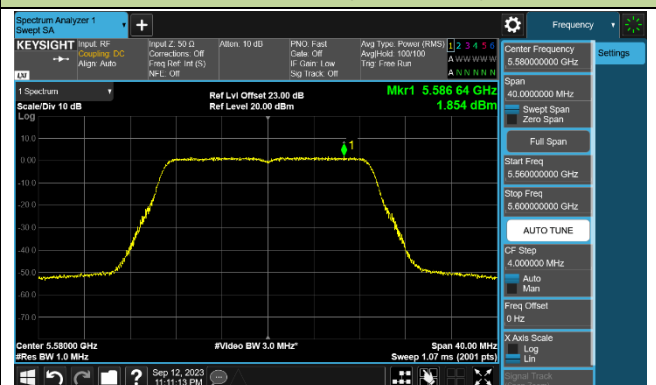

Channel 116 (5580MHz)

## 802.11ac-VHT20 Power Spectral Density - Ant 1

Channel 36 (5180MHz)

Channel 44 (5220MHz)

Channel 48 (5240MHz)

Channel 52 (5260MHz)

Channel 60 (5300MHz)

Channel 64 (5320MHz)

Channel 100 (5500MHz)