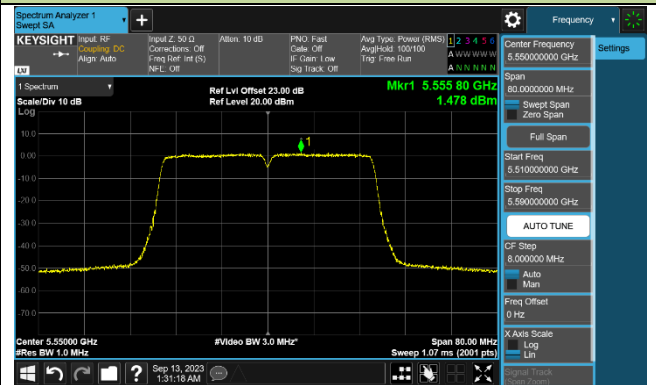

## 802.11ac-VHT40 Power Spectral Density - Ant 1

Channel 38 (5190MHz)

Channel 46 (5230MHz)

Channel 54 (5270MHz)

Channel 62 (5310MHz)

Channel 102 (5510MHz)

Channel 110 (5550MHz)

Channel 134 (5670MHz)

Channel 142 (5710MHz)