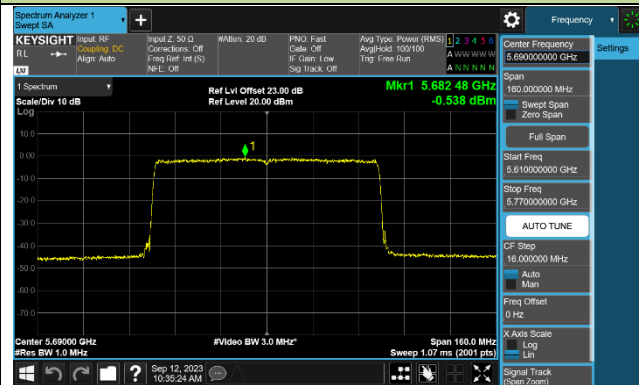

Channel 142 (5710MHz)

## 802.11ax-HE80 Power Spectral Density - Ant 1

Channel 42 (5210MHz)

Channel 58 (5290MHz)

Channel 106 (5530MHz)

Channel 122 (5610MHz)

Channel 138 (5690MHz)

Channel 155 (5775MHz)

## 802.11ax-HE160 Power Spectral Density - Ant 1

Channel 50 (5250MHz)

Channel 114 (5570MHz)