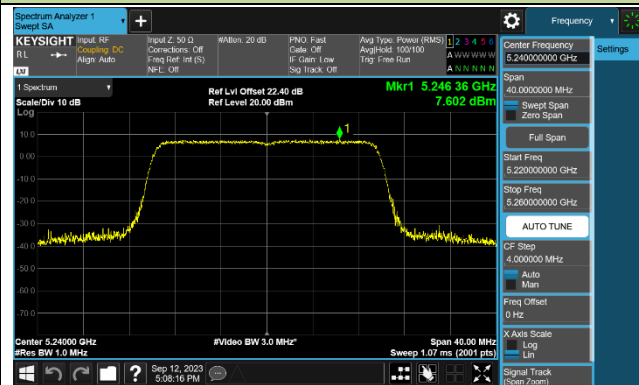

## 802.11ac-VHT80 Power Spectral Density - Ant 1

Channel 42 (5210MHz)

Channel 58 (5290MHz)

Channel 106 (5530MHz)

Channel 122 (5610MHz)

Channel 138 (5690MHz)

Channel 155 (5775MHz)

## 802.11ac-VHT160 Power Spectral Density - Ant 1

Channel 50 (5250MHz)

Channel 114 (5570MHz)

802.11ax-HE20 Power Spectral Density - Ant 1

Channel 36 (5180MHz)

Channel 44 (5220MHz)

Channel 48 (5240MHz)

Channel 52 (5260MHz)

Channel 60 (5300MHz)

Channel 64 (5320MHz)

Channel 100 (5500MHz)

Channel 116 (5580MHz)