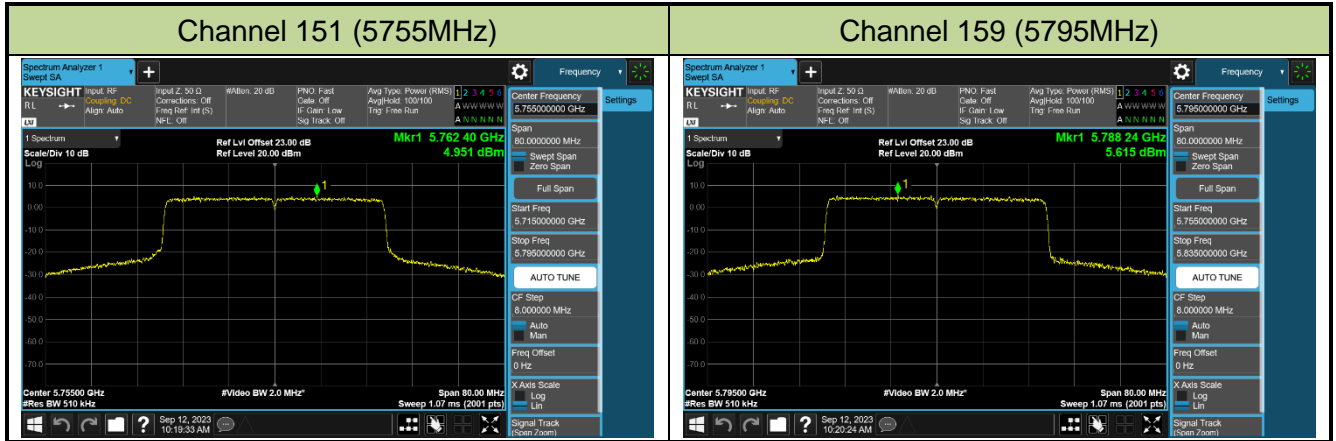

Channel 62 (5310MHz)

Channel 102 (5510MHz)

Channel 110 (5550MHz)

Channel 134 (5670MHz)

Channel 142 (5710MHz)

802.11ax-HE80 Power Spectral Density - Ant 0

Channel 42 (5210MHz)

Channel 58 (5290MHz)

Channel 106 (5530MHz)

Channel 122 (5610MHz)

Channel 138 (5690MHz)

Channel 155 (5775MHz)

802.11ax-HE160 Power Spectral Density - Ant 0

Channel 50 (5250MHz)

Channel 114 (5570MHz)

802.11be-EHT20 Power Spectral Density - Ant 0