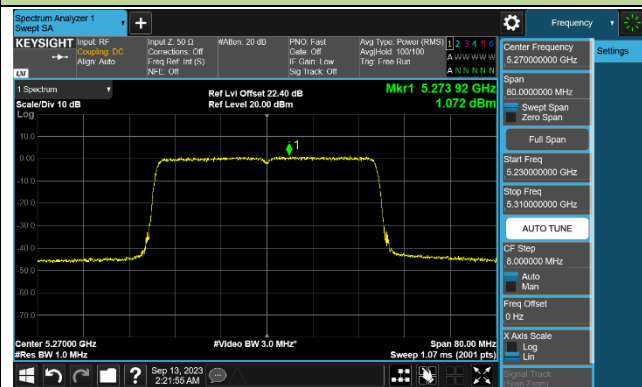

Channel 60 (5300MHz)

Channel 64 (5320MHz)

Channel 100 (5500MHz)

Channel 116 (5580MHz)

802.11ax-HE40 Power Spectral Density - Ant 0

Channel 38 (5190MHz)

Channel 46 (5230MHz)

Channel 54 (5270MHz)

Channel 62 (5310MHz)

Channel 102 (5510MHz)

Channel 110 (5550MHz)

Channel 134 (5670MHz)

Channel 142 (5710MHz)

802.11ax-HE80 Power Spectral Density - Ant 0

Channel 42 (5210MHz)

Channel 58 (5290MHz)