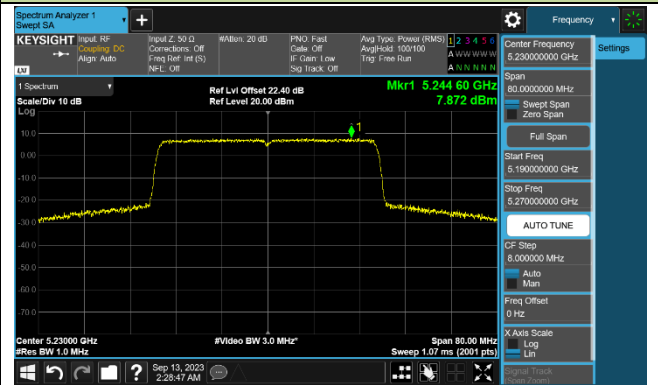

Channel 60 (5300MHz)

Channel 64 (5320MHz)

Channel 100 (5500MHz)

Channel 116 (5580MHz)

802.11ax-HE40 Power Spectral Density - Ant 0

Channel 38 (5190MHz)

Channel 46 (5230MHz)

Channel 54 (5270MHz)

Channel 62 (5310MHz)

Channel 102 (5510MHz)

Channel 110 (5550MHz)

Channel 134 (5670MHz)

Channel 142 (5710MHz)

802.11ax-HE80 Power Spectral Density - Ant 0

Channel 42 (5210MHz)

Channel 58 (5290MHz)