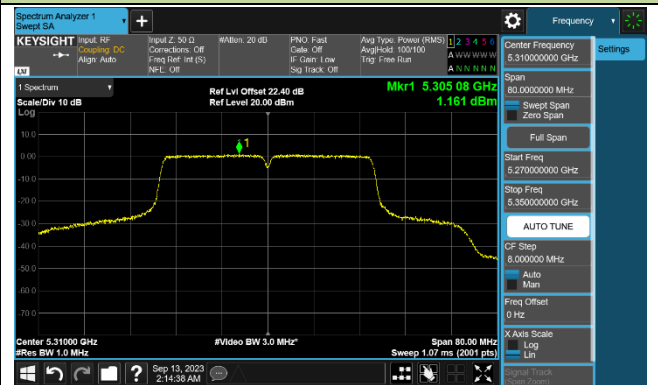

802.11ac-VHT40 Power Spectral Density - Ant 0

Channel 38 (5190MHz)

Channel 46 (5230MHz)

Channel 54 (5270MHz)

Channel 62 (5310MHz)

Channel 102 (5510MHz)

Channel 110 (5550MHz)

Channel 134 (5670MHz)

Channel 142 (5710MHz)

802.11ac-VHT80 Power Spectral Density - Ant 0

Channel 42 (5210MHz)

Channel 58 (5290MHz)

Channel 106 (5530MHz)

Channel 122 (5610MHz)

Channel 138 (5690MHz)

Channel 155 (5775MHz)