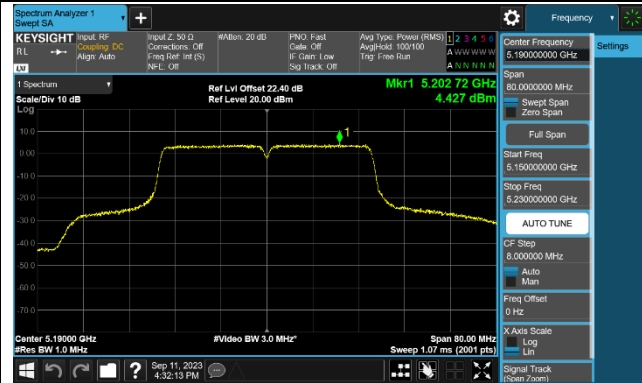

802.11ac-VHT40 Power Spectral Density - Ant 0

Channel 38 (5190MHz)

Channel 46 (5230MHz)

Channel 54 (5270MHz)

Channel 62 (5310MHz)

Channel 102 (5510MHz)

Channel 110 (5550MHz)

Channel 134 (5670MHz)

Channel 142 (5710MHz)

802.11ac-VHT80 Power Spectral Density - Ant 0

Channel 42 (5210MHz)

Channel 58 (5290MHz)

Channel 106 (5530MHz)

Channel 122 (5610MHz)

Channel 138 (5690MHz)

Channel 155 (5775MHz)