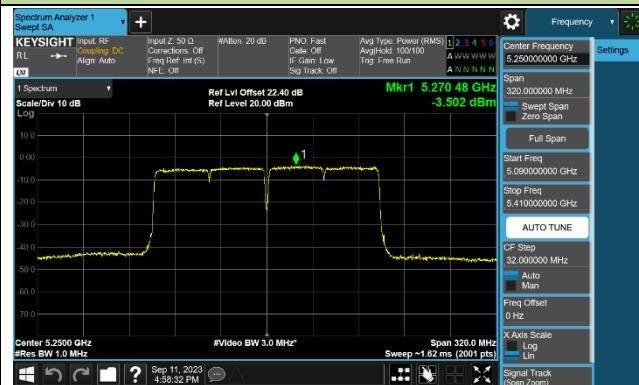

Channel 142 (5710MHz)

802.11ac-VHT80 Power Spectral Density - Ant 0

Channel 42 (5210MHz)

Channel 58 (5290MHz)

Channel 106 (5530MHz)

Channel 122 (5610MHz)

Channel 138 (5690MHz)

Channel 155 (5775MHz)

802.11ac-VHT160 Power Spectral Density - Ant 0

Channel 50 (5250MHz)

Channel 114 (5570MHz)

802.11ax-HE20 Power Spectral Density - Ant 0

Channel 36 (5180MHz)

Channel 44 (5220MHz)

Channel 48 (5240MHz)

Channel 52 (5260MHz)