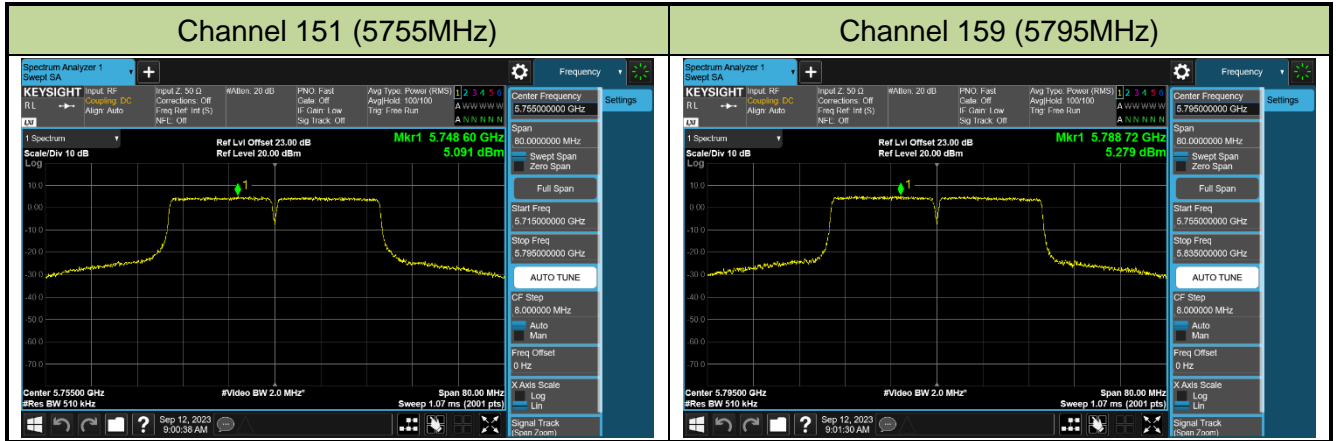

802.11ac-VHT40 Power Spectral Density - Ant 0

Channel 38 (5190MHz)

Channel 46 (5230MHz)

Channel 54 (5270MHz)

Channel 62 (5310MHz)

Channel 102 (5510MHz)

Channel 110 (5550MHz)

Channel 134 (5670MHz)

Channel 142 (5710MHz)

802.11ac-VHT80 Power Spectral Density - Ant 0

Channel 42 (5210MHz)

Channel 58 (5290MHz)

Channel 106 (5530MHz)

Channel 122 (5610MHz)

Channel 138 (5690MHz)

Channel 155 (5775MHz)

802.11ac-VHT160 Power Spectral Density - Ant 0

Channel 50 (5250MHz)

Channel 114 (5570MHz)

802.11ax-HE20 Power Spectral Density - Ant 0

Channel 36 (5180MHz)

Channel 44 (5220MHz)

Channel 48 (5240MHz)

Channel 52 (5260MHz)