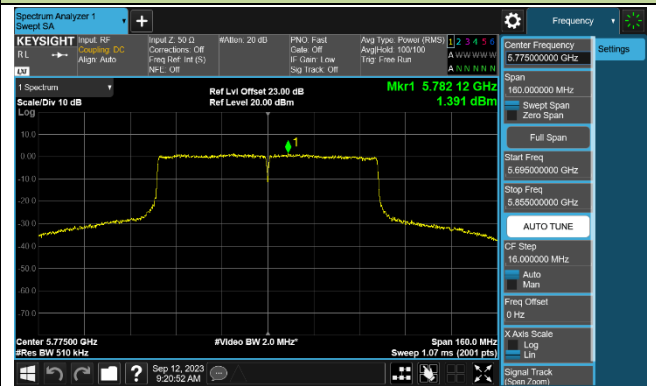

Channel 142 (5710MHz)

802.11ac-VHT80 Power Spectral Density - Ant 0

Channel 42 (5210MHz)

Channel 58 (5290MHz)

Channel 106 (5530MHz)

Channel 122 (5610MHz)

Channel 138 (5690MHz)

Channel 155 (5775MHz)

802.11ac-VHT160 Power Spectral Density - Ant 0

Channel 50 (5250MHz)

Channel 114 (5570MHz)

802.11ax-HE20 Power Spectral Density - Ant 0

Channel 36 (5180MHz)

Channel 44 (5220MHz)

Channel 48 (5240MHz)

Channel 52 (5260MHz)