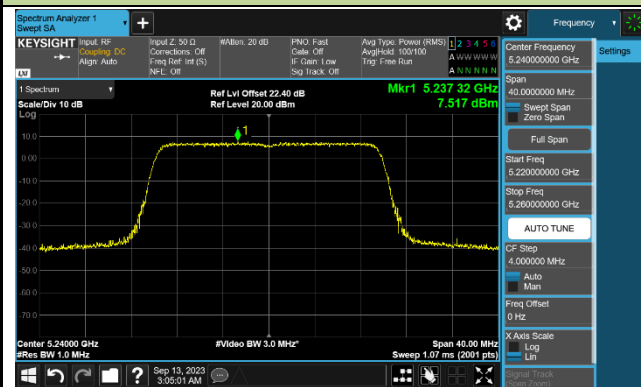

Channel 48 (5240MHz)