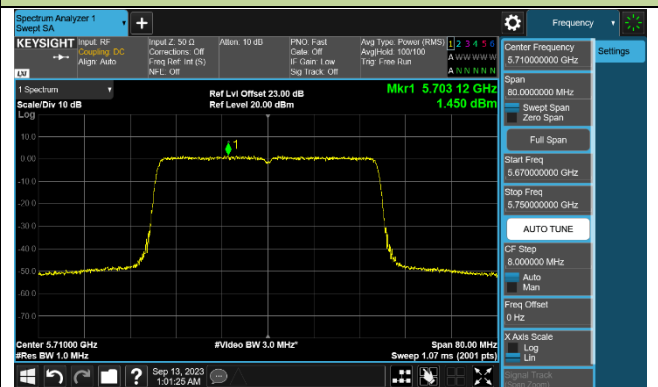

Channel 62 (5310MHz)

Channel 102 (5510MHz)

Channel 110 (5550MHz)

Channel 134 (5670MHz)

Channel 142 (5710MHz)

802.11ax-HE80 Power Spectral Density - Ant 0

Channel 42 (5210MHz)

Channel 58 (5290MHz)

Channel 106 (5530MHz)

Channel 122 (5610MHz)

Channel 138 (5690MHz)

Channel 155 (5775MHz)

802.11ax-HE160 Power Spectral Density - Ant 0

Channel 50 (5250MHz)

Channel 114 (5570MHz)

802.11be-EHT20 Power Spectral Density - Ant 0