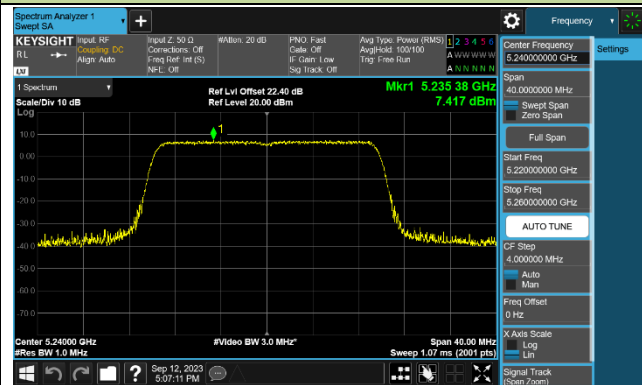

802.11ac-VHT160 Power Spectral Density - Ant 0

Channel 50 (5250MHz)

Channel 114 (5570MHz)

802.11ax-HE20 Power Spectral Density - Ant 0

Channel 36 (5180MHz)

Channel 44 (5220MHz)

Channel 48 (5240MHz)

Channel 52 (5260MHz)