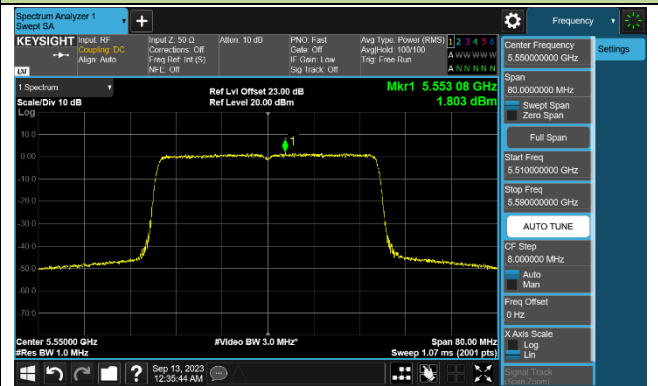

802.11be-EHT40 Power Spectral Density - Ant 0

Channel 38 (5190MHz)

Channel 46 (5230MHz)

Channel 54 (5270MHz)

Channel 62 (5310MHz)

Channel 102 (5510MHz)

Channel 110 (5550MHz)

Channel 134 (5670MHz)

Channel 142 (5710MHz)

802.11be-EHT80 Power Spectral Density - Ant 0

Channel 42 (5210MHz)

Channel 58 (5290MHz)

Channel 106 (5530MHz)

Channel 122 (5610MHz)

Channel 138 (5690MHz)

Channel 155 (5775MHz)