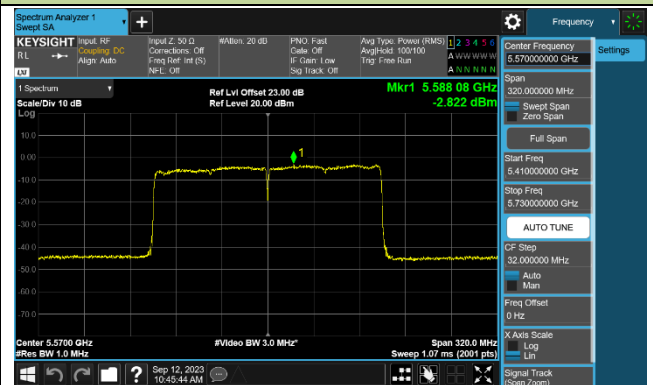

Channel 62 (5310MHz)

Channel 102 (5510MHz)

Channel 110 (5550MHz)

Channel 134 (5670MHz)

Channel 142 (5710MHz)

802.11ax-HE80 Power Spectral Density - Ant 0

Channel 42 (5210MHz)

Channel 58 (5290MHz)

Channel 106 (5530MHz)

Channel 122 (5610MHz)

Channel 138 (5690MHz)

Channel 155 (5775MHz)

802.11ax-HE160 Power Spectral Density - Ant 0

Channel 50 (5250MHz)

Channel 114 (5570MHz)

802.11be-EHT20 Power Spectral Density - Ant 0