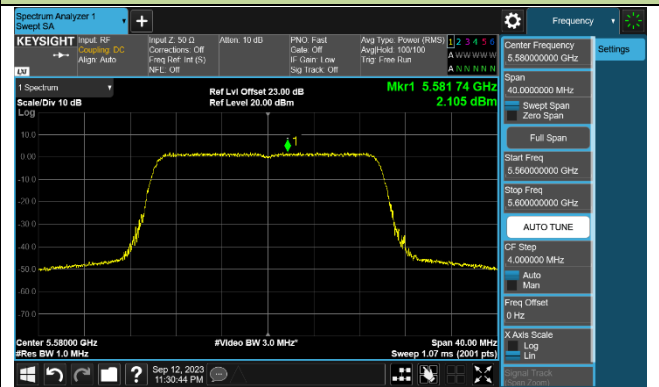

Channel 60 (5300MHz)

Channel 64 (5320MHz)

Channel 100 (5500MHz)

Channel 116 (5580MHz)

802.11ax-HE40 Power Spectral Density - Ant 0

Channel 38 (5190MHz)

Channel 46 (5230MHz)

Channel 54 (5270MHz)

Channel 62 (5310MHz)

Channel 102 (5510MHz)

Channel 110 (5550MHz)

Channel 134 (5670MHz)

Channel 142 (5710MHz)

802.11ax-HE80 Power Spectral Density - Ant 0

Channel 42 (5210MHz)

Channel 58 (5290MHz)