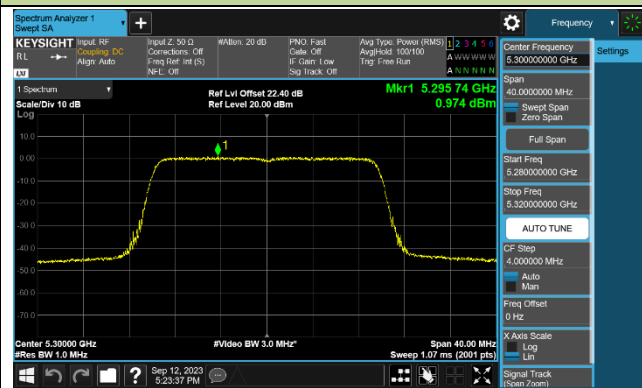

Channel 60 (5300MHz)