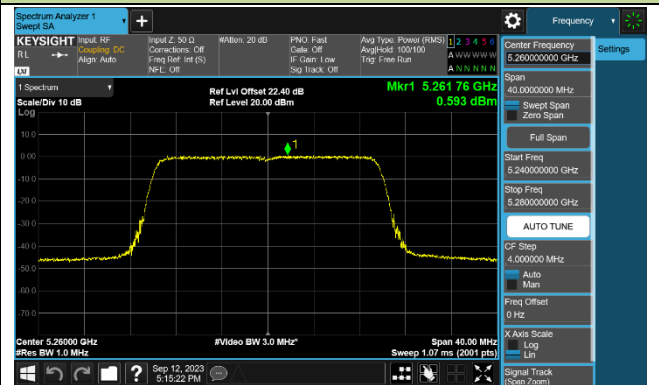

Channel 142 (5710MHz)

802.11ac-VHT80 Power Spectral Density - Ant 0

Channel 42 (5210MHz)

Channel 58 (5290MHz)

Channel 106 (5530MHz)

Channel 122 (5610MHz)

Channel 138 (5690MHz)

Channel 155 (5775MHz)

802.11ac-VHT160 Power Spectral Density - Ant 0

Channel 50 (5250MHz)

Channel 114 (5570MHz)

802.11ax-HE20 Power Spectral Density - Ant 0

Channel 36 (5180MHz)

Channel 44 (5220MHz)

Channel 48 (5240MHz)

Channel 52 (5260MHz)

Channel 60 (5300MHz)

Channel 64 (5320MHz)

Channel 100 (5500MHz)

Channel 116 (5580MHz)

802.11ax-HE40 Power Spectral Density - Ant 0

Channel 38 (5190MHz)

Channel 46 (5230MHz)

Channel 54 (5270MHz)