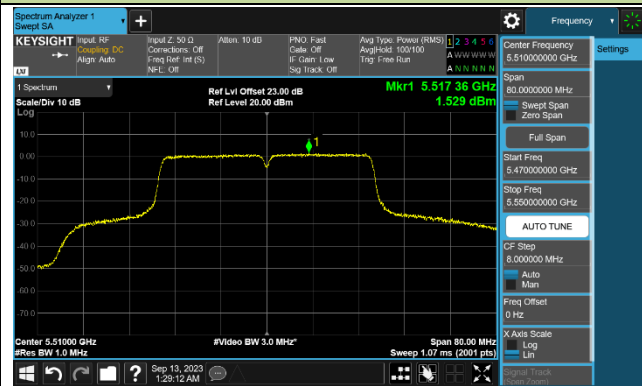

802.11ac-VHT40 Power Spectral Density - Ant 0

Channel 38 (5190MHz)

Channel 46 (5230MHz)

Channel 54 (5270MHz)

Channel 62 (5310MHz)

Channel 102 (5510MHz)

Channel 110 (5550MHz)

Channel 134 (5670MHz)

Channel 142 (5710MHz)

802.11ac-VHT80 Power Spectral Density - Ant 0

Channel 42 (5210MHz)

Channel 58 (5290MHz)

Channel 106 (5530MHz)

Channel 122 (5610MHz)

Channel 138 (5690MHz)

Channel 155 (5775MHz)