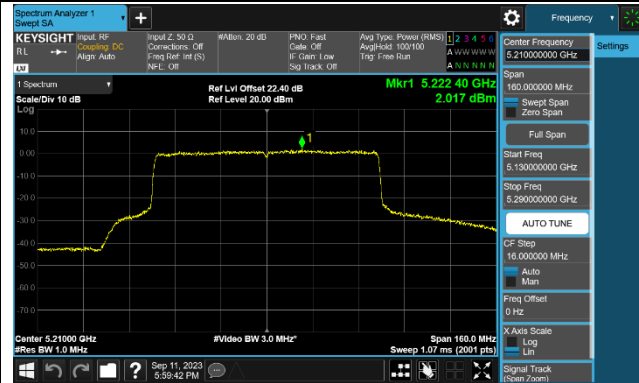

802.11be-EHT40 Power Spectral Density - Ant 0

Channel 38 (5190MHz)

Channel 46 (5230MHz)

Channel 54 (5270MHz)

Channel 62 (5310MHz)

Channel 102 (5510MHz)

Channel 110 (5550MHz)

Channel 134 (5670MHz)

Channel 142 (5710MHz)

802.11be-EHT80 Power Spectral Density - Ant 0

Channel 42 (5210MHz)

Channel 58 (5290MHz)

Channel 106 (5530MHz)

Channel 122 (5610MHz)

Channel 138 (5690MHz)

Channel 155 (5775MHz)