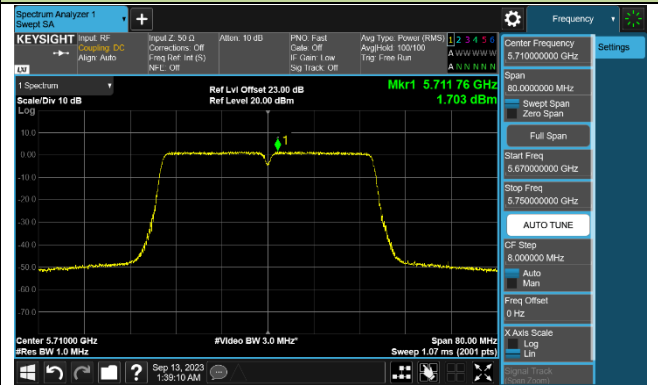

802.11ac-VHT40 Power Spectral Density - Ant 0

Channel 38 (5190MHz)

Channel 46 (5230MHz)

Channel 54 (5270MHz)

Channel 62 (5310MHz)

Channel 102 (5510MHz)

Channel 110 (5550MHz)

Channel 134 (5670MHz)

Channel 142 (5710MHz)

802.11ac-VHT80 Power Spectral Density - Ant 0

Channel 42 (5210MHz)

Channel 58 (5290MHz)

Channel 106 (5530MHz)

Channel 122 (5610MHz)

Channel 138 (5690MHz)

Channel 155 (5775MHz)