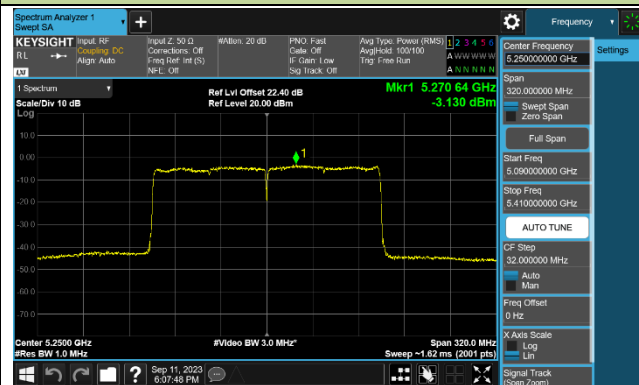

Channel 142 (5710MHz)

802.11be-EHT80 Power Spectral Density - Ant 0

Channel 42 (5210MHz)

Channel 58 (5290MHz)

Channel 106 (5530MHz)

Channel 122 (5610MHz)

Channel 138 (5690MHz)

Channel 155 (5775MHz)

802.11be-EHT160 Power Spectral Density - Ant 0

Channel 50 (5250MHz)

Channel 114 (5570MHz)