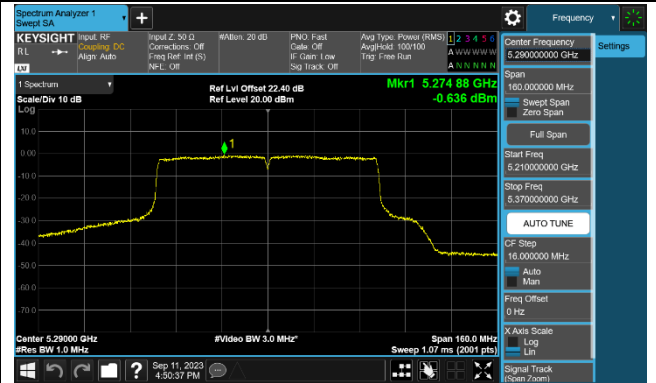

Channel 142 (5710MHz)

802.11ac-VHT80 Power Spectral Density - Ant 0

Channel 42 (5210MHz)

Channel 58 (5290MHz)

Channel 106 (5530MHz)

Channel 122 (5610MHz)

Channel 138 (5690MHz)

Channel 155 (5775MHz)

802.11ac-VHT160 Power Spectral Density - Ant 0

Channel 50 (5250MHz)

Channel 114 (5570MHz)

802.11ax-HE20 Power Spectral Density - Ant 0

Channel 36 (5180MHz)

Channel 44 (5220MHz)

Channel 48 (5240MHz)

Channel 52 (5260MHz)