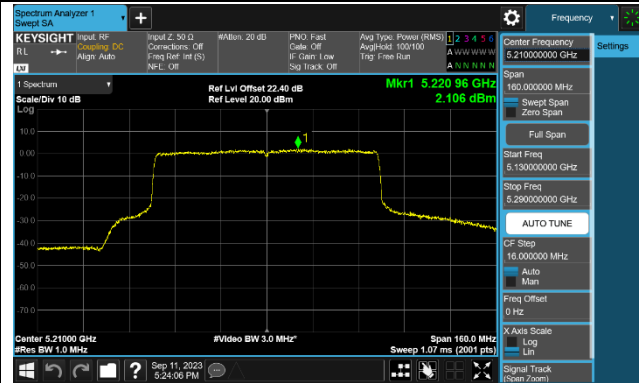

Channel 62 (5310MHz)

Channel 102 (5510MHz)

Channel 110 (5550MHz)

Channel 134 (5670MHz)

Channel 142 (5710MHz)

802.11ax-HE80 Power Spectral Density - Ant 0

Channel 42 (5210MHz)

Channel 58 (5290MHz)

Channel 106 (5530MHz)

Channel 122 (5610MHz)

Channel 138 (5690MHz)

Channel 155 (5775MHz)

802.11ax-HE160 Power Spectral Density - Ant 0

Channel 50 (5250MHz)

Channel 114 (5570MHz)

802.11be-EHT20 Power Spectral Density - Ant 0