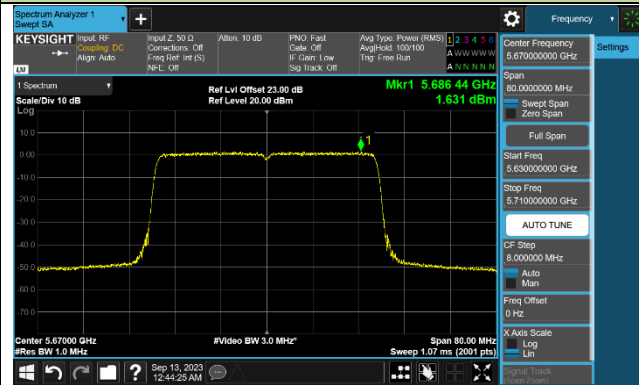

802.11be-EHT40 Power Spectral Density - Ant 0

Channel 38 (5190MHz)

Channel 46 (5230MHz)

Channel 54 (5270MHz)

Channel 62 (5310MHz)

Channel 102 (5510MHz)

Channel 110 (5550MHz)

Channel 134 (5670MHz)

Channel 142 (5710MHz)

802.11be-EHT80 Power Spectral Density - Ant 0

Channel 42 (5210MHz)

Channel 58 (5290MHz)

Channel 106 (5530MHz)

Channel 122 (5610MHz)

Channel 138 (5690MHz)

Channel 155 (5775MHz)