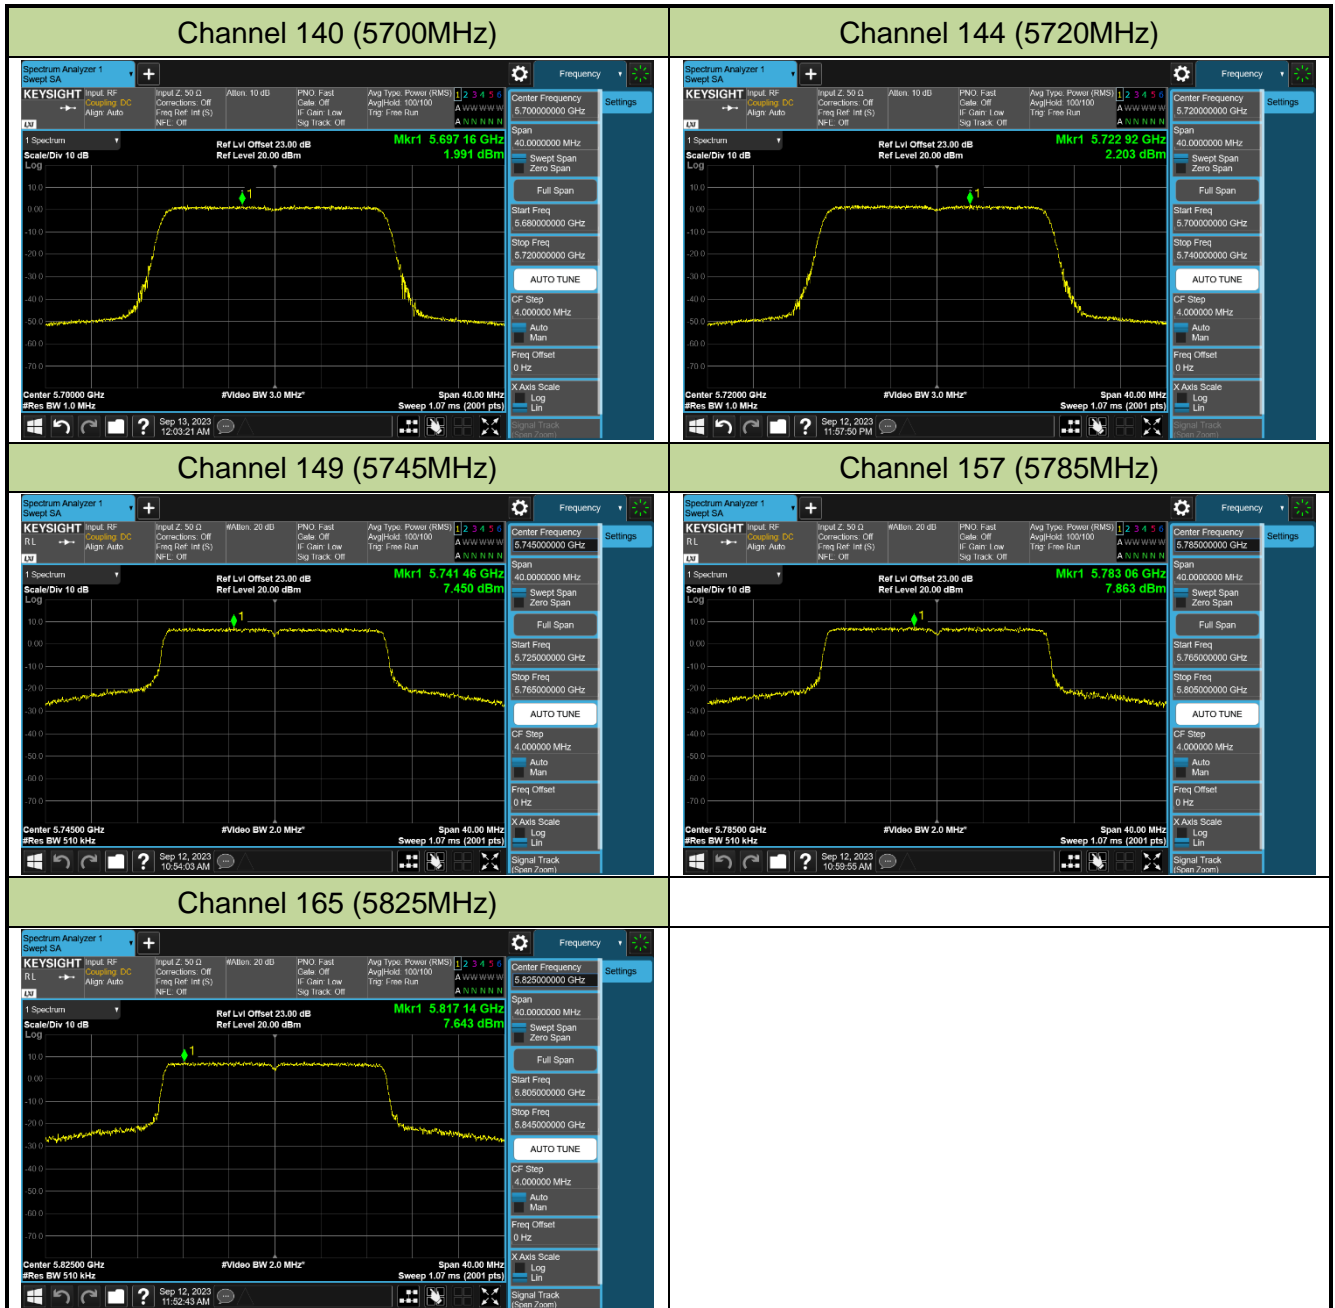

Channel 36 (5180MHz)

Channel 44 (5220MHz)

Channel 48 (5240MHz)

Channel 52 (5260MHz)

Channel 60 (5300MHz)

Channel 64 (5320MHz)

Channel 100 (5500MHz)

Channel 116 (5580MHz)

802.11be-EHT40 Power Spectral Density - Ant 0

Channel 38 (5190MHz)

Channel 46 (5230MHz)

Channel 54 (5270MHz)

Channel 62 (5310MHz)

Channel 102 (5510MHz)

Channel 110 (5550MHz)

Channel 134 (5670MHz)