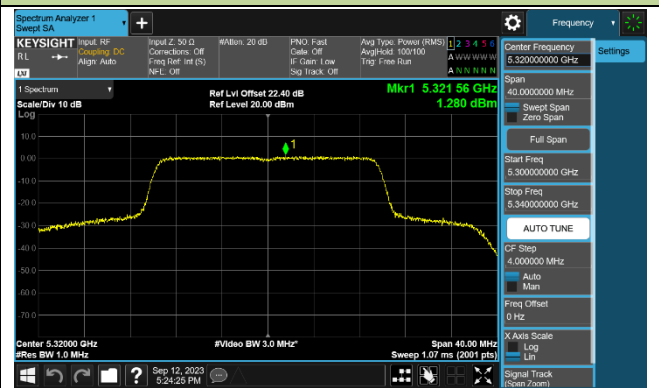

802.11ac-VHT160 Power Spectral Density - Ant 0

Channel 50 (5250MHz)

Channel 114 (5570MHz)

802.11ax-HE20 Power Spectral Density - Ant 0

Channel 36 (5180MHz)

Channel 44 (5220MHz)

Channel 48 (5240MHz)

Channel 52 (5260MHz)

Channel 60 (5300MHz)

Channel 64 (5320MHz)

Channel 100 (5500MHz)

Channel 116 (5580MHz)

802.11ax-HE40 Power Spectral Density - Ant 0

Channel 38 (5190MHz)

Channel 46 (5230MHz)

Channel 54 (5270MHz)