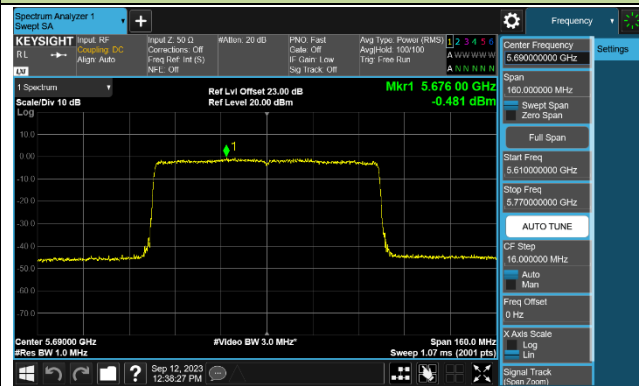

Channel 142 (5710MHz)

802.11be-EHT80 Power Spectral Density - Ant 0

Channel 42 (5210MHz)

Channel 58 (5290MHz)

Channel 106 (5530MHz)

Channel 122 (5610MHz)

Channel 138 (5690MHz)

Channel 155 (5775MHz)

802.11be-EHT160 Power Spectral Density - Ant 0

Channel 50 (5250MHz)

Channel 114 (5570MHz)