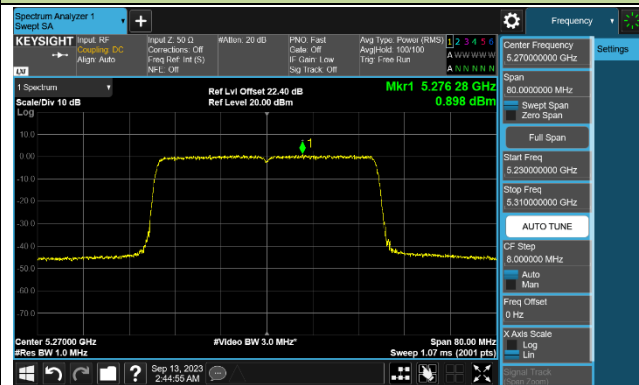

802.11be-EHT40 Power Spectral Density - Ant 0

Channel 38 (5190MHz)

Channel 46 (5230MHz)

Channel 54 (5270MHz)

Channel 62 (5310MHz)

Channel 102 (5510MHz)

Channel 110 (5550MHz)

Channel 134 (5670MHz)

Channel 142 (5710MHz)

802.11be-EHT80 Power Spectral Density - Ant 0

Channel 42 (5210MHz)

Channel 58 (5290MHz)

Channel 106 (5530MHz)

Channel 122 (5610MHz)

Channel 138 (5690MHz)

Channel 155 (5775MHz)