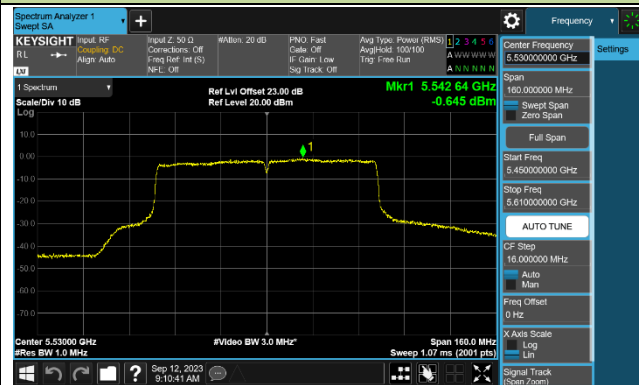

Channel 142 (5710MHz)

802.11ac-VHT80 Power Spectral Density - Ant 0

Channel 42 (5210MHz)

Channel 58 (5290MHz)

Channel 106 (5530MHz)

Channel 122 (5610MHz)

Channel 138 (5690MHz)

Channel 155 (5775MHz)

802.11ac-VHT160 Power Spectral Density - Ant 0

Channel 50 (5250MHz)

Channel 114 (5570MHz)

802.11ax-HE20 Power Spectral Density - Ant 0

Channel 36 (5180MHz)

Channel 44 (5220MHz)

Channel 48 (5240MHz)

Channel 52 (5260MHz)