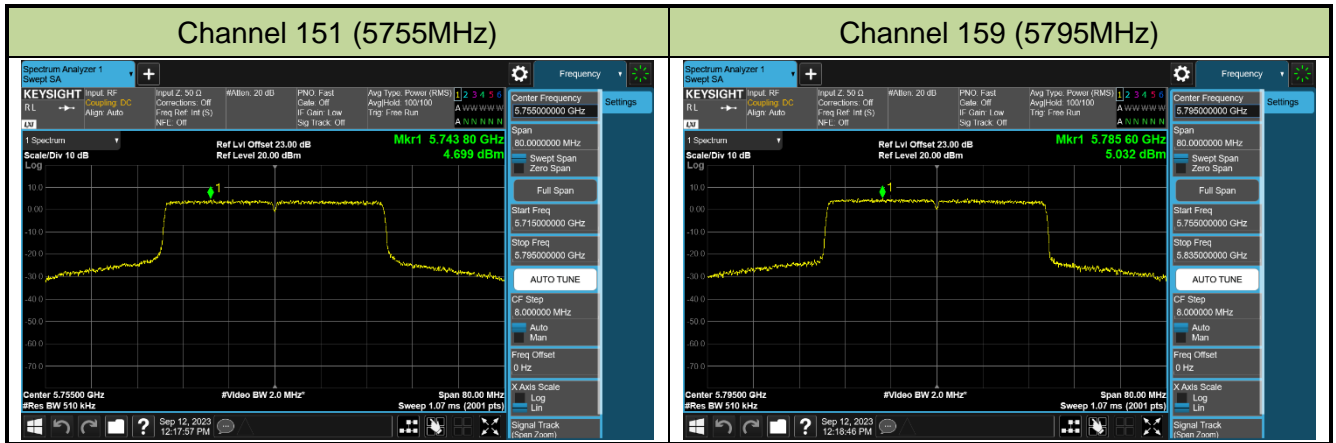

802.11be-EHT40 Power Spectral Density - Ant 0

Channel 38 (5190MHz)

Channel 46 (5230MHz)

Channel 54 (5270MHz)

Channel 62 (5310MHz)

Channel 102 (5510MHz)

Channel 110 (5550MHz)

Channel 134 (5670MHz)

Channel 142 (5710MHz)

802.11be-EHT80 Power Spectral Density - Ant 0

Channel 42 (5210MHz)

Channel 58 (5290MHz)

Channel 106 (5530MHz)

Channel 122 (5610MHz)

Channel 138 (5690MHz)

Channel 155 (5775MHz)