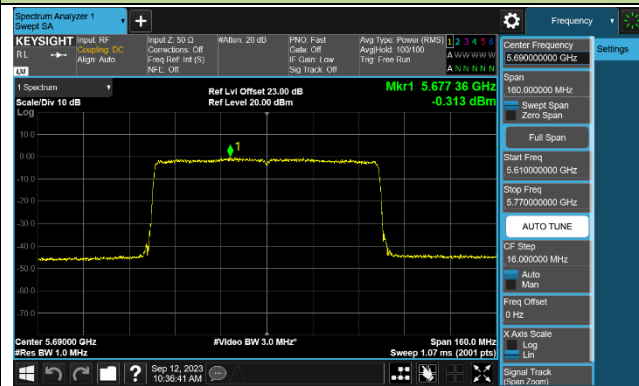

Channel 62 (5310MHz)

Channel 102 (5510MHz)

Channel 110 (5550MHz)

Channel 134 (5670MHz)

Channel 142 (5710MHz)

802.11ax-HE80 Power Spectral Density - Ant 0

Channel 42 (5210MHz)

Channel 58 (5290MHz)

Channel 106 (5530MHz)

Channel 122 (5610MHz)

Channel 138 (5690MHz)

Channel 155 (5775MHz)

802.11ax-HE160 Power Spectral Density - Ant 0

Channel 50 (5250MHz)

Channel 114 (5570MHz)

802.11be-EHT20 Power Spectral Density - Ant 0