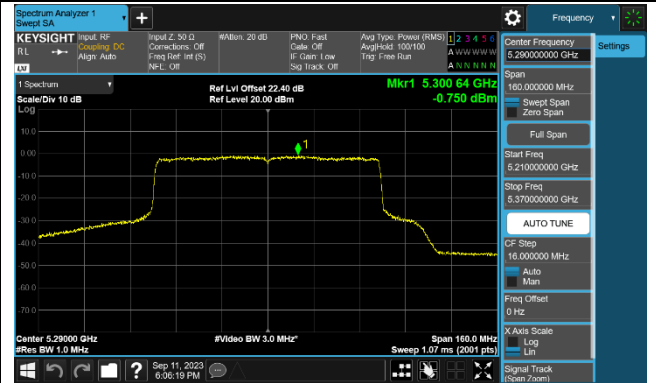

Channel 142 (5710MHz)

802.11be-EHT80 Power Spectral Density - Ant 0

Channel 42 (5210MHz)

Channel 58 (5290MHz)

Channel 106 (5530MHz)

Channel 122 (5610MHz)

Channel 138 (5690MHz)

Channel 155 (5775MHz)

802.11be-EHT160 Power Spectral Density - Ant 0

Channel 50 (5250MHz)

Channel 114 (5570MHz)