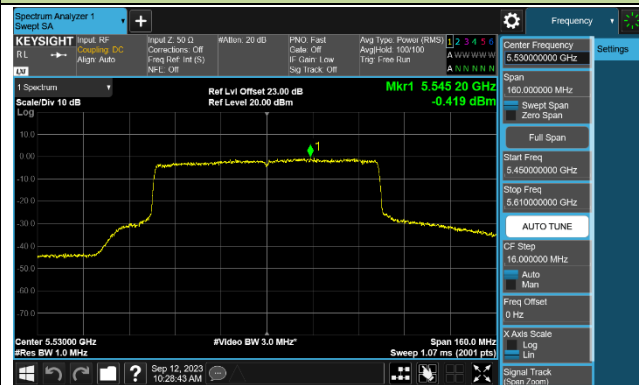

Channel 62 (5310MHz)

Channel 102 (5510MHz)

Channel 110 (5550MHz)

Channel 134 (5670MHz)

Channel 142 (5710MHz)

802.11ax-HE80 Power Spectral Density - Ant 0

Channel 42 (5210MHz)

Channel 58 (5290MHz)

Channel 106 (5530MHz)

Channel 122 (5610MHz)

Channel 138 (5690MHz)

Channel 155 (5775MHz)

802.11ax-HE160 Power Spectral Density - Ant 0

Channel 50 (5250MHz)

Channel 114 (5570MHz)

802.11be-EHT20 Power Spectral Density - Ant 0