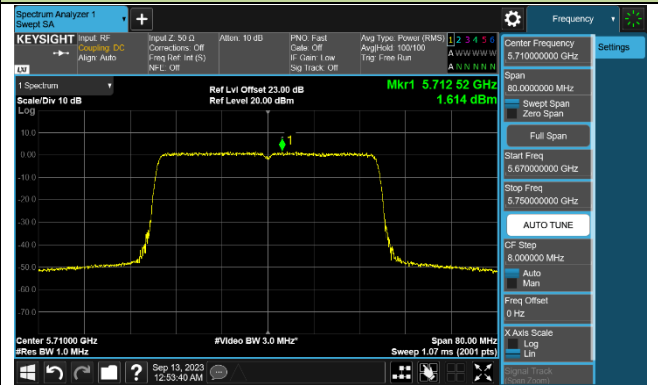

802.11be-EHT40 Power Spectral Density - Ant 0

Channel 38 (5190MHz)

Channel 46 (5230MHz)

Channel 54 (5270MHz)

Channel 62 (5310MHz)

Channel 102 (5510MHz)

Channel 110 (5550MHz)

Channel 134 (5670MHz)

Channel 142 (5710MHz)

802.11be-EHT80 Power Spectral Density - Ant 0

Channel 42 (5210MHz)

Channel 58 (5290MHz)

Channel 106 (5530MHz)

Channel 122 (5610MHz)

Channel 138 (5690MHz)

Channel 155 (5775MHz)