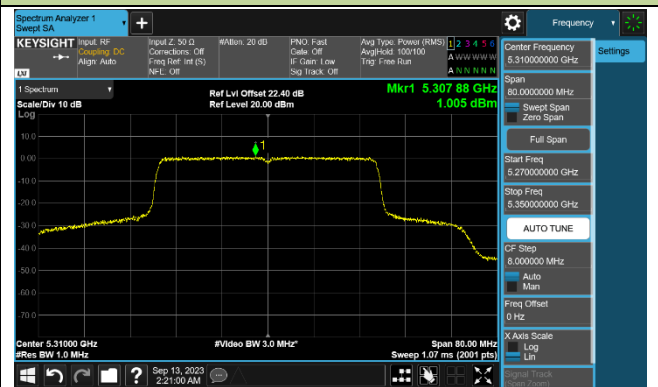

Channel 60 (5300MHz)

Channel 64 (5320MHz)

Channel 100 (5500MHz)

Channel 116 (5580MHz)

802.11ax-HE40 Power Spectral Density - Ant 0

Channel 38 (5190MHz)

Channel 46 (5230MHz)

Channel 54 (5270MHz)

Channel 62 (5310MHz)

Channel 102 (5510MHz)

Channel 110 (5550MHz)

Channel 134 (5670MHz)

Channel 142 (5710MHz)

802.11ax-HE80 Power Spectral Density - Ant 0

Channel 42 (5210MHz)

Channel 58 (5290MHz)