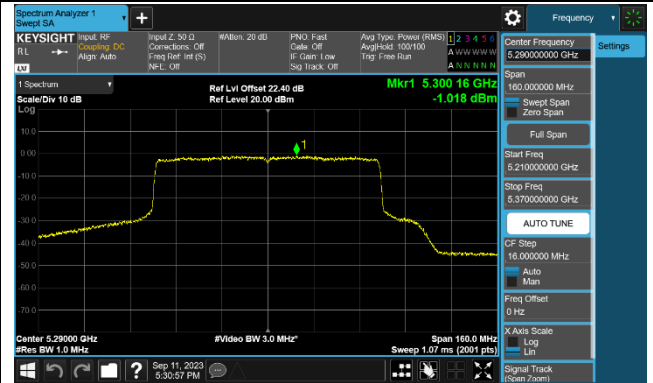

Channel 62 (5310MHz)

Channel 102 (5510MHz)

Channel 110 (5550MHz)

Channel 134 (5670MHz)

Channel 142 (5710MHz)

802.11ax-HE80 Power Spectral Density - Ant 0

Channel 42 (5210MHz)

Channel 58 (5290MHz)

Channel 106 (5530MHz)

Channel 122 (5610MHz)

Channel 138 (5690MHz)

Channel 155 (5775MHz)

802.11ax-HE160 Power Spectral Density - Ant 0

Channel 50 (5250MHz)

Channel 114 (5570MHz)

802.11be-EHT20 Power Spectral Density - Ant 0