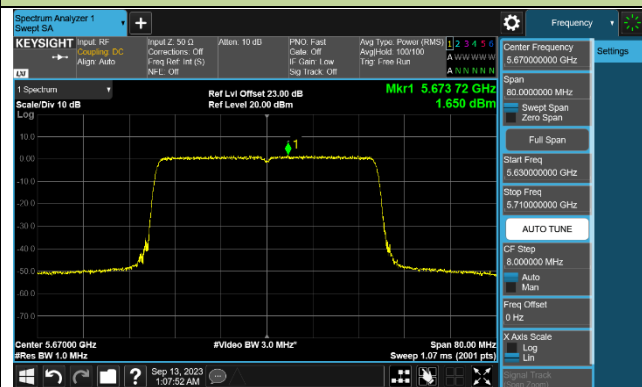

Channel 62 (5310MHz)

Channel 102 (5510MHz)

Channel 110 (5550MHz)

Channel 134 (5670MHz)

Channel 142 (5710MHz)

802.11ax-HE80 Power Spectral Density - Ant 0

Channel 42 (5210MHz)

Channel 58 (5290MHz)