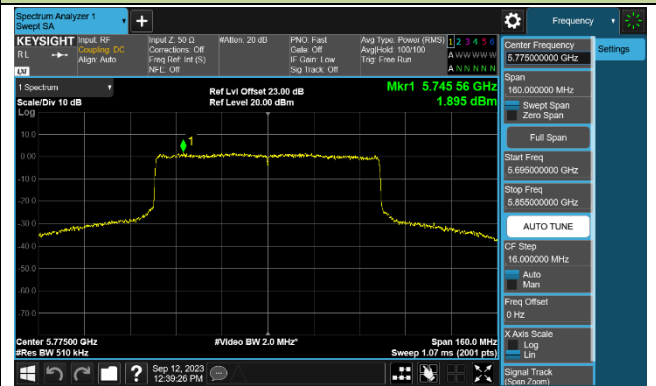

Channel 142 (5710MHz)

802.11be-EHT80 Power Spectral Density - Ant 0

Channel 42 (5210MHz)

Channel 58 (5290MHz)

Channel 106 (5530MHz)

Channel 122 (5610MHz)

Channel 138 (5690MHz)

Channel 155 (5775MHz)

802.11be-EHT160 Power Spectral Density - Ant 0

Channel 50 (5250MHz)

Channel 114 (5570MHz)