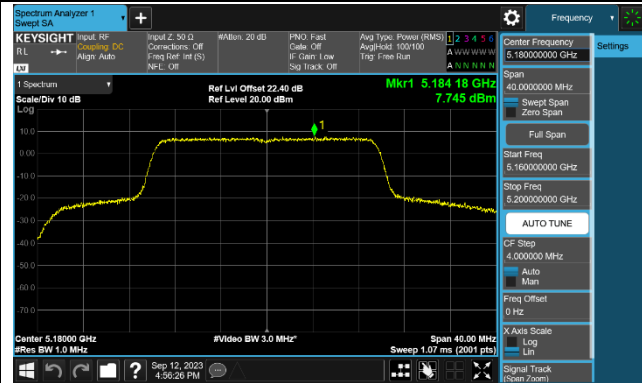

802.11ac-VHT160 Power Spectral Density - Ant 0

Channel 50 (5250MHz)

Channel 114 (5570MHz)

802.11ax-HE20 Power Spectral Density - Ant 0

Channel 36 (5180MHz)

Channel 44 (5220MHz)

Channel 48 (5240MHz)

Channel 52 (5260MHz)

Channel 60 (5300MHz)

Channel 64 (5320MHz)

Channel 100 (5500MHz)

Channel 116 (5580MHz)

802.11ax-HE40 Power Spectral Density - Ant 0

Channel 38 (5190MHz)

Channel 46 (5230MHz)

Channel 54 (5270MHz)