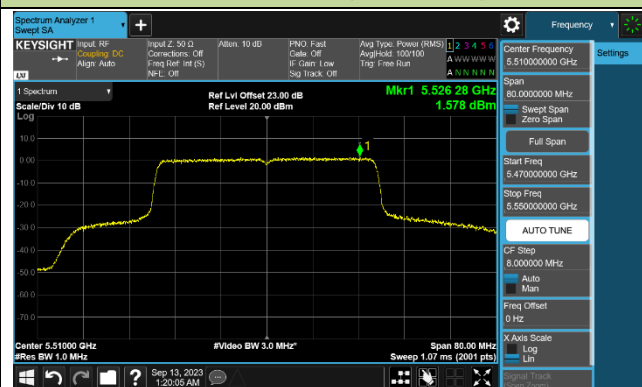

Channel 60 (5300MHz)

Channel 64 (5320MHz)

Channel 100 (5500MHz)

Channel 116 (5580MHz)

802.11ax-HE40 Power Spectral Density - Ant 0

Channel 38 (5190MHz)

Channel 46 (5230MHz)

Channel 54 (5270MHz)

Channel 62 (5310MHz)

Channel 102 (5510MHz)

Channel 110 (5550MHz)

Channel 134 (5670MHz)

Channel 142 (5710MHz)

802.11ax-HE80 Power Spectral Density - Ant 0

Channel 42 (5210MHz)

Channel 58 (5290MHz)