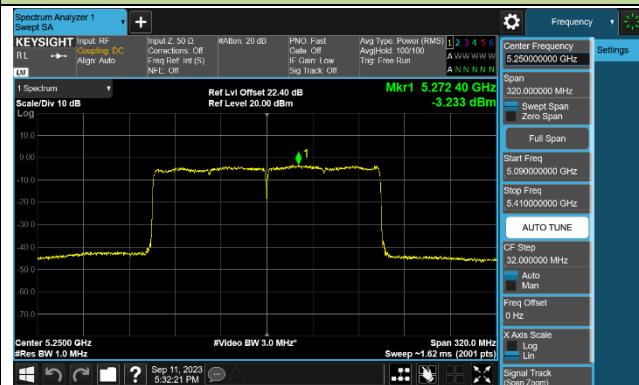

Channel 106 (5530MHz)

Channel 122 (5610MHz)

Channel 138 (5690MHz)

Channel 155 (5775MHz)

802.11ax-HE160 Power Spectral Density - Ant 0

Channel 50 (5250MHz)

Channel 114 (5570MHz)

802.11be-EHT20 Power Spectral Density - Ant 0