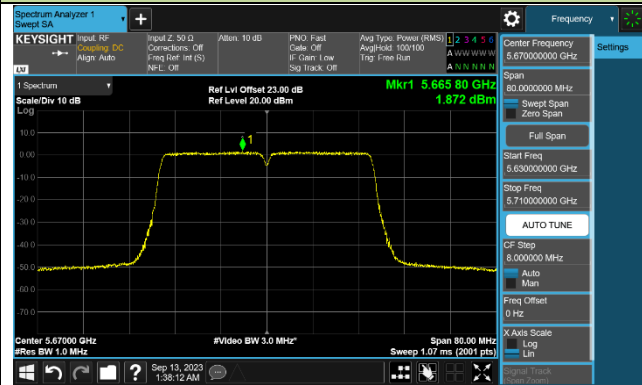

802.11ac-VHT40 Power Spectral Density - Ant 0

Channel 38 (5190MHz)

Channel 46 (5230MHz)

Channel 54 (5270MHz)

Channel 62 (5310MHz)

Channel 102 (5510MHz)

Channel 110 (5550MHz)

Channel 134 (5670MHz)

Channel 142 (5710MHz)

802.11ac-VHT80 Power Spectral Density - Ant 0

Channel 42 (5210MHz)

Channel 58 (5290MHz)

Channel 106 (5530MHz)

Channel 122 (5610MHz)

Channel 138 (5690MHz)

Channel 155 (5775MHz)