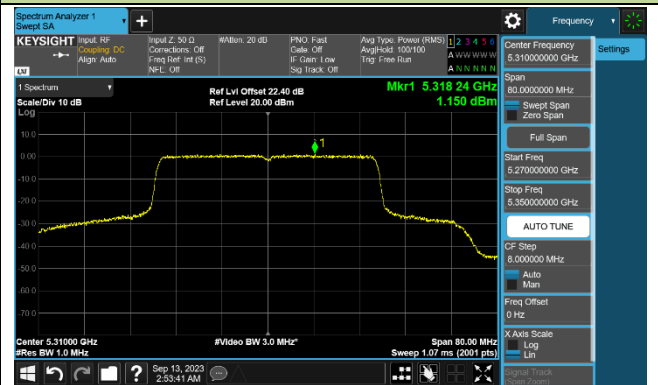

802.11be-EHT40 Power Spectral Density - Ant 0

Channel 38 (5190MHz)

Channel 46 (5230MHz)

Channel 54 (5270MHz)

Channel 62 (5310MHz)

Channel 102 (5510MHz)

Channel 110 (5550MHz)

Channel 134 (5670MHz)

Channel 142 (5710MHz)

802.11be-EHT80 Power Spectral Density - Ant 0

Channel 42 (5210MHz)

Channel 58 (5290MHz)

Channel 106 (5530MHz)

Channel 122 (5610MHz)

Channel 138 (5690MHz)

Channel 155 (5775MHz)