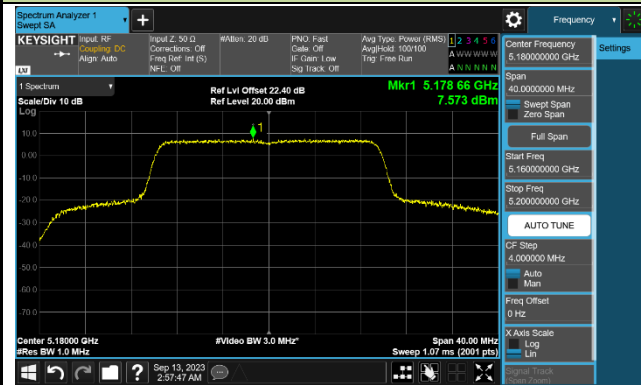

802.11be-EHT20 Power Spectral Density - Ant 0

Channel 36 (5180MHz)