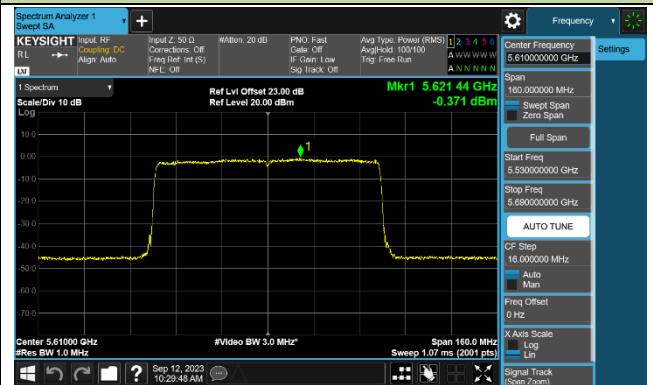

Channel 122 (5610MHz)