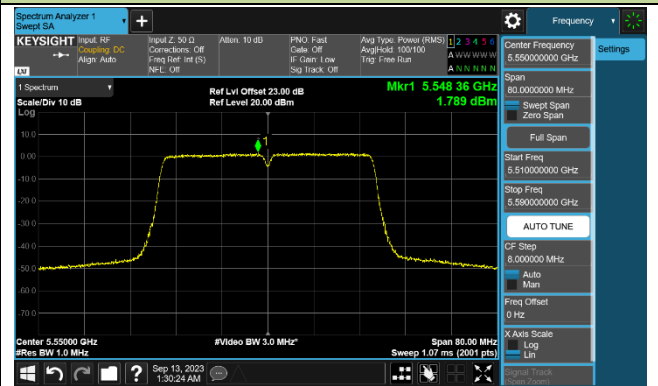

802.11ac-VHT40 Power Spectral Density - Ant 0

Channel 38 (5190MHz)

Channel 46 (5230MHz)

Channel 54 (5270MHz)

Channel 62 (5310MHz)

Channel 102 (5510MHz)

Channel 110 (5550MHz)

Channel 134 (5670MHz)

Channel 142 (5710MHz)

802.11ac-VHT80 Power Spectral Density - Ant 0

Channel 42 (5210MHz)

Channel 58 (5290MHz)

Channel 106 (5530MHz)

Channel 122 (5610MHz)

Channel 138 (5690MHz)

Channel 155 (5775MHz)