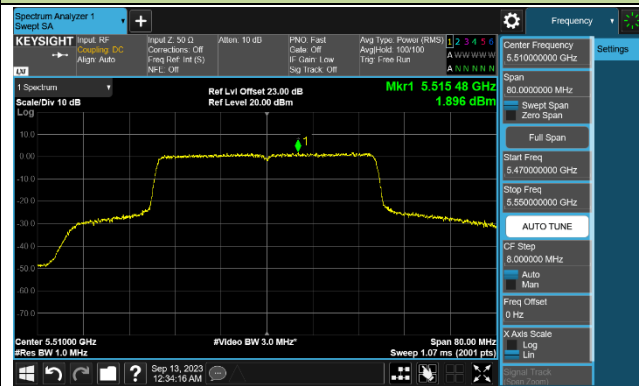

802.11be-EHT40 Power Spectral Density - Ant 0

Channel 38 (5190MHz)

Channel 46 (5230MHz)

Channel 54 (5270MHz)

Channel 62 (5310MHz)

Channel 102 (5510MHz)

Channel 110 (5550MHz)

Channel 134 (5670MHz)

Channel 142 (5710MHz)

802.11be-EHT80 Power Spectral Density - Ant 0

Channel 42 (5210MHz)

Channel 58 (5290MHz)

Channel 106 (5530MHz)

Channel 122 (5610MHz)

Channel 138 (5690MHz)

Channel 155 (5775MHz)