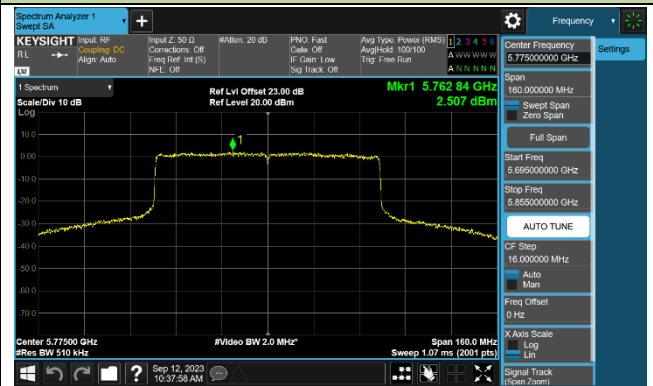

Channel 106 (5530MHz)

Channel 122 (5610MHz)

Channel 138 (5690MHz)

Channel 155 (5775MHz)

802.11ax-HE160 Power Spectral Density - Ant 0

Channel 50 (5250MHz)

Channel 114 (5570MHz)

802.11be-EHT20 Power Spectral Density - Ant 0