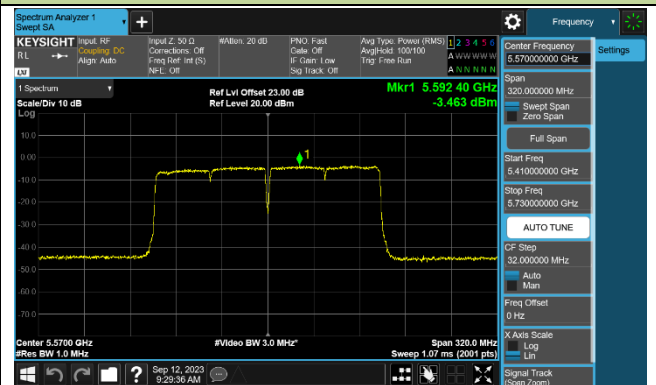

Channel 142 (5710MHz)

802.11ac-VHT80 Power Spectral Density - Ant 0

Channel 42 (5210MHz)

Channel 58 (5290MHz)

Channel 106 (5530MHz)

Channel 122 (5610MHz)

Channel 138 (5690MHz)

Channel 155 (5775MHz)

802.11ac-VHT160 Power Spectral Density - Ant 0

Channel 50 (5250MHz)

Channel 114 (5570MHz)

802.11ax-HE20 Power Spectral Density - Ant 0

Channel 36 (5180MHz)

Channel 44 (5220MHz)

Channel 48 (5240MHz)

Channel 52 (5260MHz)