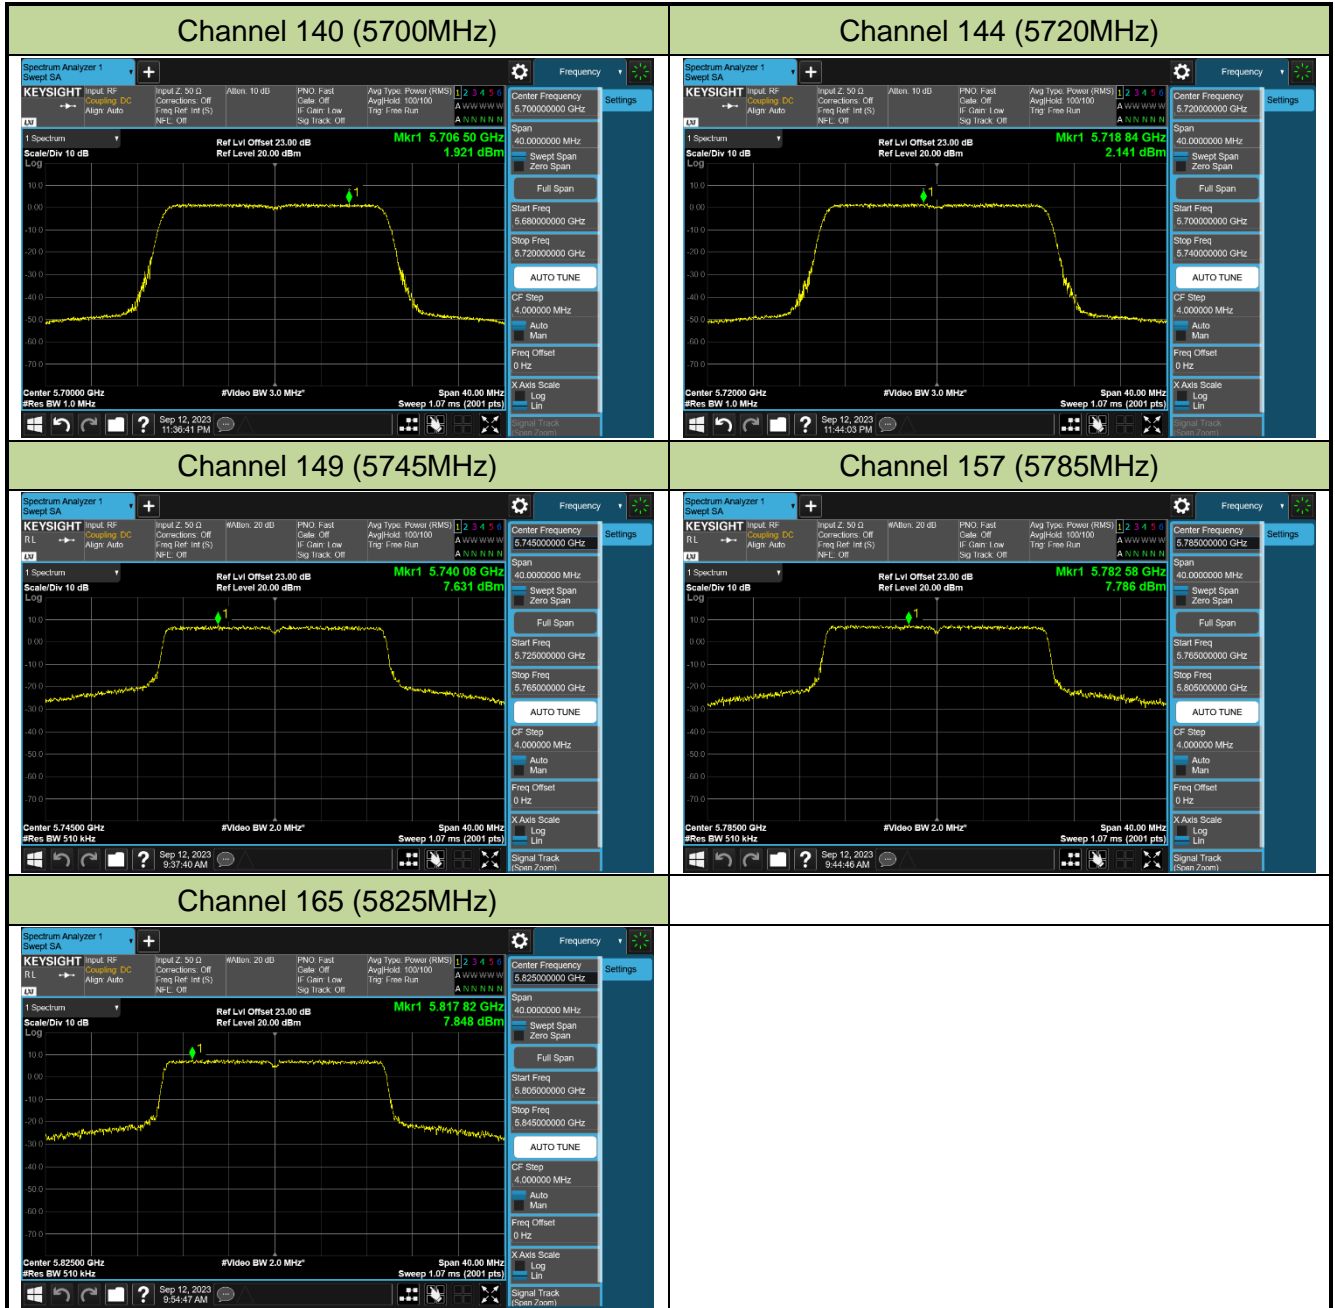

802.11ac-VHT160 Power Spectral Density - Ant 0

Channel 50 (5250MHz)

Channel 114 (5570MHz)

802.11ax-HE20 Power Spectral Density - Ant 0

Channel 36 (5180MHz)

Channel 44 (5220MHz)

Channel 48 (5240MHz)

Channel 52 (5260MHz)

Channel 60 (5300MHz)

Channel 64 (5320MHz)

Channel 100 (5500MHz)

Channel 116 (5580MHz)

802.11ax-HE40 Power Spectral Density - Ant 0

Channel 38 (5190MHz)

Channel 46 (5230MHz)

Channel 54 (5270MHz)

Channel 62 (5310MHz)

Channel 102 (5510MHz)

Channel 110 (5550MHz)

Channel 134 (5670MHz)

Channel 142 (5710MHz)

802.11ax-HE80 Power Spectral Density - Ant 0

Channel 42 (5210MHz)

Channel 58 (5290MHz)