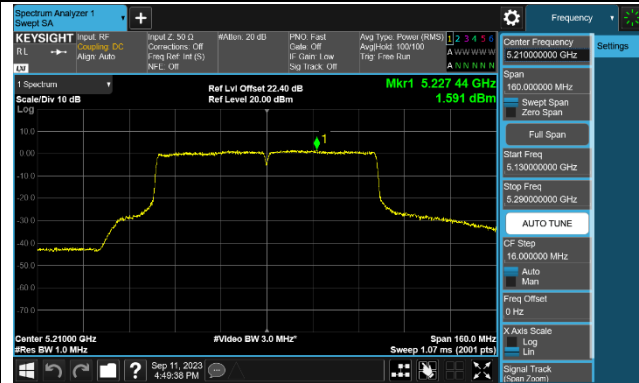

802.11ac-VHT40 Power Spectral Density - Ant 0

Channel 38 (5190MHz)

Channel 46 (5230MHz)

Channel 54 (5270MHz)

Channel 62 (5310MHz)

Channel 102 (5510MHz)

Channel 110 (5550MHz)

Channel 134 (5670MHz)

Channel 142 (5710MHz)

802.11ac-VHT80 Power Spectral Density - Ant 0

Channel 42 (5210MHz)

Channel 58 (5290MHz)

Channel 106 (5530MHz)

Channel 122 (5610MHz)

Channel 138 (5690MHz)

Channel 155 (5775MHz)