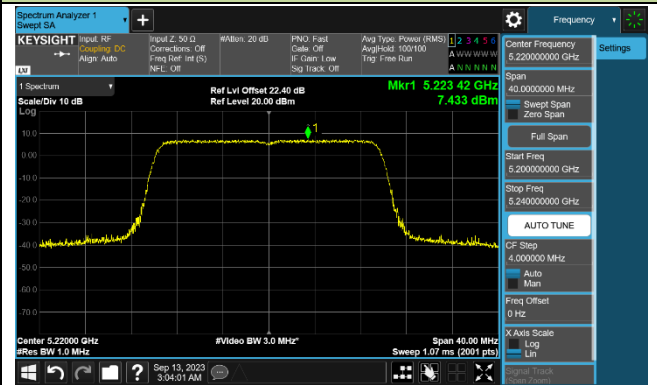

Channel 44 (5220MHz)