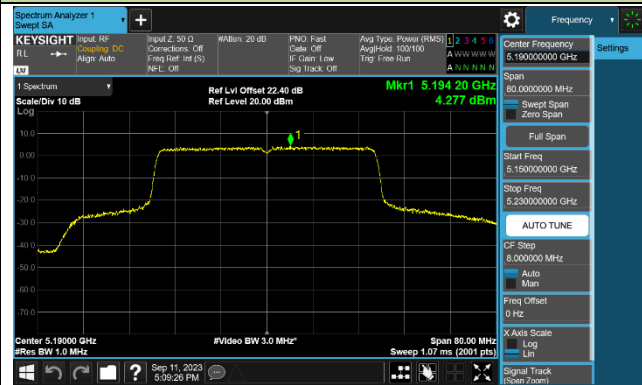

Channel 60 (5300MHz)

Channel 64 (5320MHz)

Channel 100 (5500MHz)

Channel 116 (5580MHz)

802.11ax-HE40 Power Spectral Density - Ant 0

Channel 38 (5190MHz)

Channel 46 (5230MHz)

Channel 54 (5270MHz)

Channel 62 (5310MHz)

Channel 102 (5510MHz)

Channel 110 (5550MHz)

Channel 134 (5670MHz)

Channel 142 (5710MHz)

802.11ax-HE80 Power Spectral Density - Ant 0

Channel 42 (5210MHz)

Channel 58 (5290MHz)