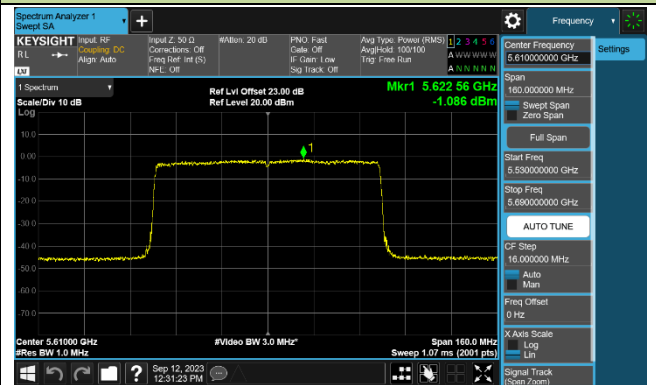

Channel 142 (5710MHz)

802.11be-EHT80 Power Spectral Density - Ant 0

Channel 42 (5210MHz)

Channel 58 (5290MHz)

Channel 106 (5530MHz)

Channel 122 (5610MHz)

Channel 138 (5690MHz)

Channel 155 (5775MHz)

802.11be-EHT160 Power Spectral Density - Ant 0

Channel 50 (5250MHz)

Channel 114 (5570MHz)