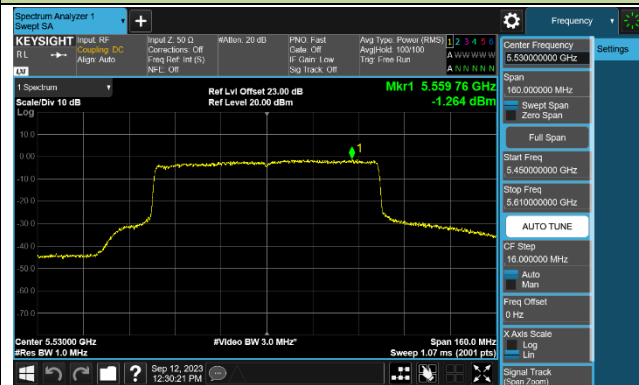

Channel 142 (5710MHz)

802.11be-EHT80 Power Spectral Density - Ant 0

Channel 42 (5210MHz)

Channel 58 (5290MHz)

Channel 106 (5530MHz)

Channel 122 (5610MHz)

Channel 138 (5690MHz)

Channel 155 (5775MHz)

802.11be-EHT160 Power Spectral Density - Ant 0

Channel 50 (5250MHz)

Channel 114 (5570MHz)