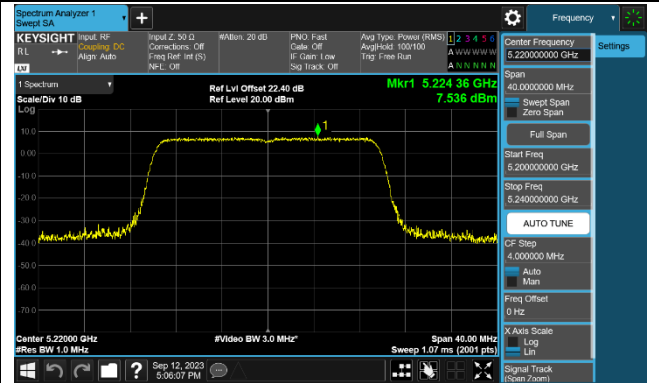

802.11ac-VHT160 Power Spectral Density - Ant 0

Channel 50 (5250MHz)

Channel 114 (5570MHz)

802.11ax-HE20 Power Spectral Density - Ant 0

Channel 36 (5180MHz)

Channel 44 (5220MHz)

Channel 48 (5240MHz)

Channel 52 (5260MHz)