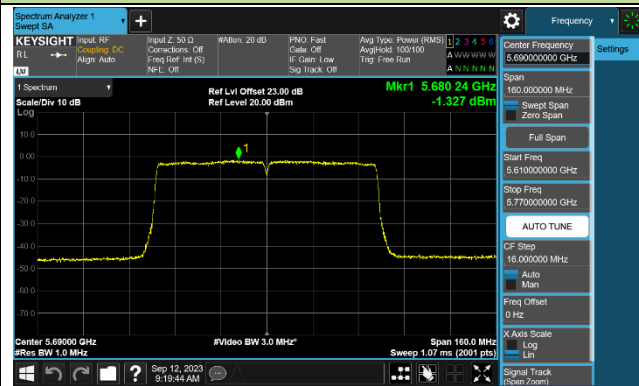

Channel 142 (5710MHz)

802.11ac-VHT80 Power Spectral Density - Ant 0

Channel 42 (5210MHz)

Channel 58 (5290MHz)

Channel 106 (5530MHz)

Channel 122 (5610MHz)

Channel 138 (5690MHz)

Channel 155 (5775MHz)

802.11ac-VHT160 Power Spectral Density - Ant 0

Channel 50 (5250MHz)

Channel 114 (5570MHz)

802.11ax-HE20 Power Spectral Density - Ant 0

Channel 36 (5180MHz)

Channel 44 (5220MHz)

Channel 48 (5240MHz)

Channel 52 (5260MHz)