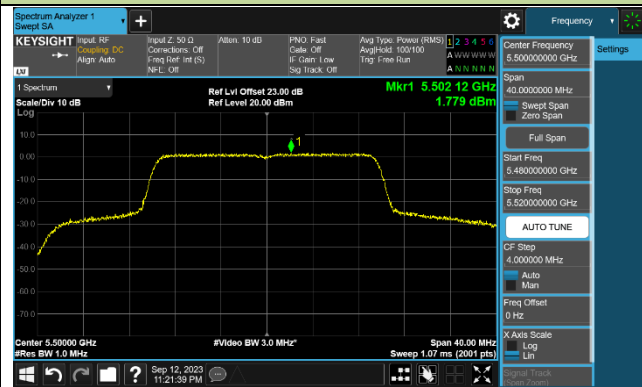

802.11ac-VHT160 Power Spectral Density - Ant 0

Channel 50 (5250MHz)

Channel 114 (5570MHz)

802.11ax-HE20 Power Spectral Density - Ant 0

Channel 36 (5180MHz)

Channel 44 (5220MHz)

Channel 48 (5240MHz)

Channel 52 (5260MHz)

Channel 60 (5300MHz)

Channel 64 (5320MHz)

Channel 100 (5500MHz)

Channel 116 (5580MHz)

802.11ax-HE40 Power Spectral Density - Ant 0

Channel 38 (5190MHz)

Channel 46 (5230MHz)

Channel 54 (5270MHz)