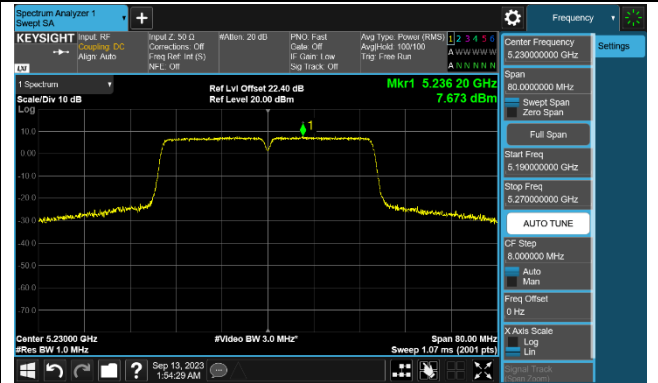

802.11ac-VHT40 Power Spectral Density - Ant 0

Channel 38 (5190MHz)

Channel 46 (5230MHz)

Channel 54 (5270MHz)

Channel 62 (5310MHz)

Channel 102 (5510MHz)

Channel 110 (5550MHz)

Channel 134 (5670MHz)

Channel 142 (5710MHz)

802.11ac-VHT80 Power Spectral Density - Ant 0

Channel 42 (5210MHz)

Channel 58 (5290MHz)

Channel 106 (5530MHz)

Channel 122 (5610MHz)

Channel 138 (5690MHz)

Channel 155 (5775MHz)