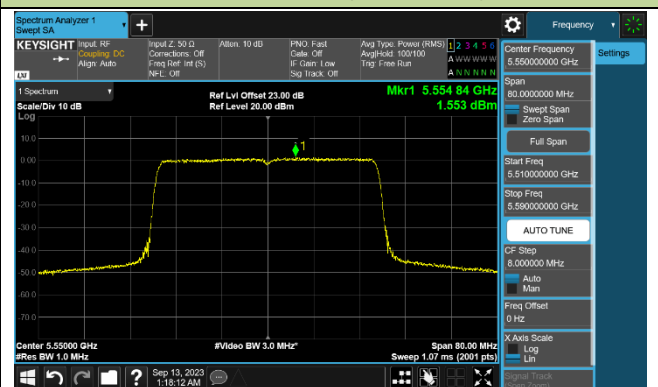

Channel 60 (5300MHz)

Channel 64 (5320MHz)

Channel 100 (5500MHz)

Channel 116 (5580MHz)

802.11ax-HE40 Power Spectral Density - Ant 0

Channel 38 (5190MHz)

Channel 46 (5230MHz)

Channel 54 (5270MHz)

Channel 62 (5310MHz)

Channel 102 (5510MHz)

Channel 110 (5550MHz)

Channel 134 (5670MHz)

Channel 142 (5710MHz)

802.11ax-HE80 Power Spectral Density - Ant 0

Channel 42 (5210MHz)

Channel 58 (5290MHz)