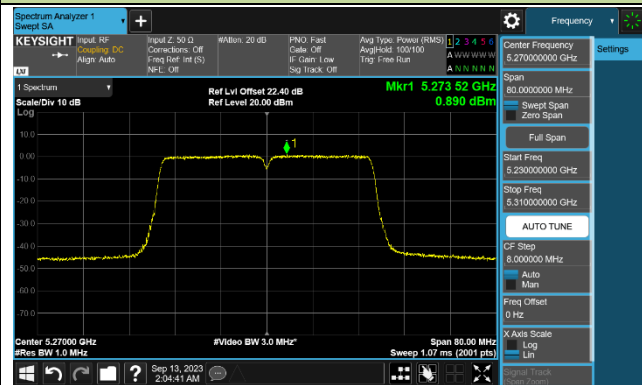

802.11ac-VHT40 Power Spectral Density - Ant 0

Channel 38 (5190MHz)

Channel 46 (5230MHz)

Channel 54 (5270MHz)

Channel 62 (5310MHz)

Channel 102 (5510MHz)

Channel 110 (5550MHz)

Channel 134 (5670MHz)

Channel 142 (5710MHz)

802.11ac-VHT80 Power Spectral Density - Ant 0

Channel 42 (5210MHz)

Channel 58 (5290MHz)

Channel 106 (5530MHz)

Channel 122 (5610MHz)

Channel 138 (5690MHz)

Channel 155 (5775MHz)