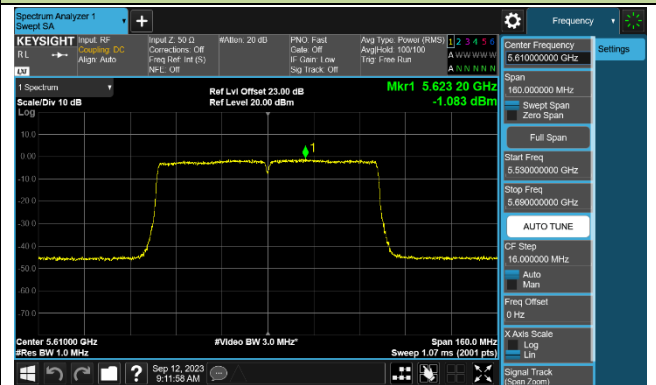

Channel 142 (5710MHz)

802.11ac-VHT80 Power Spectral Density - Ant 0

Channel 42 (5210MHz)

Channel 58 (5290MHz)

Channel 106 (5530MHz)

Channel 122 (5610MHz)

Channel 138 (5690MHz)

Channel 155 (5775MHz)

802.11ac-VHT160 Power Spectral Density - Ant 0

Channel 50 (5250MHz)

Channel 114 (5570MHz)

802.11ax-HE20 Power Spectral Density - Ant 0

Channel 36 (5180MHz)

Channel 44 (5220MHz)

Channel 48 (5240MHz)

Channel 52 (5260MHz)