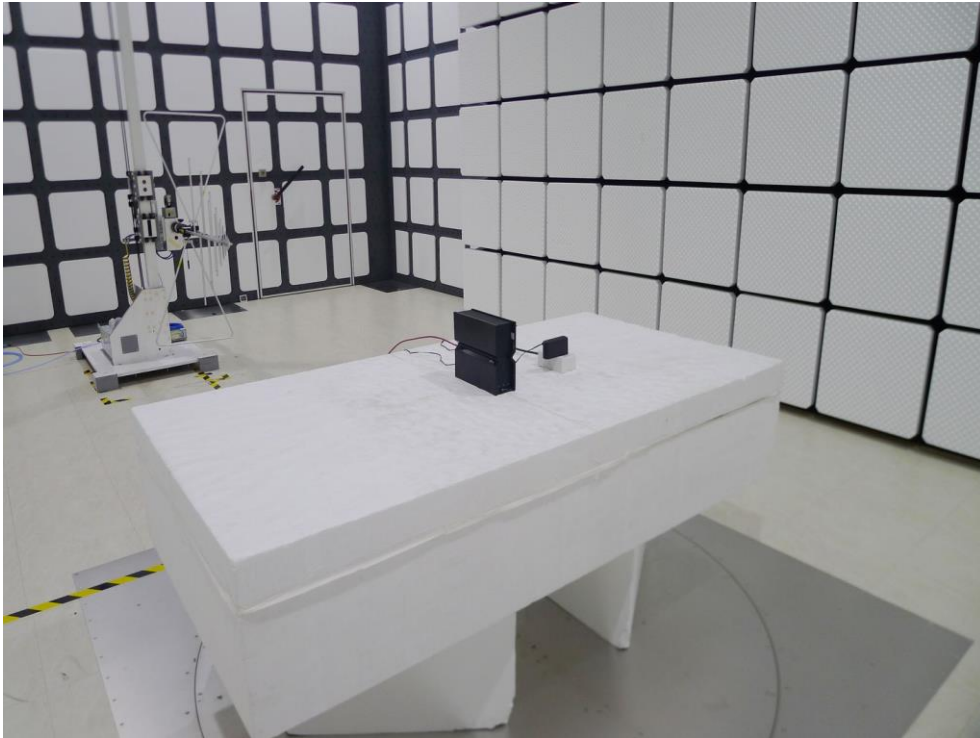

RF Test Photograph

Description: Front View of Conducted Emission Test Setup

Description: Back View of Conducted Emission Test Setup

Description: Radiated Emission Test Setup for below 1GHz

Description: Radiated Emission Test Setup for above 1GHz

Description: Radiated Emission Test Setup for 18GHz~40GHz

Description: Radiated Emission Test Setup for 9kHz~30MHz

Description: Conducted Emission Test Setup

Description: DFS Test Setup - Master

Description: DFS Test Setup - Mesh