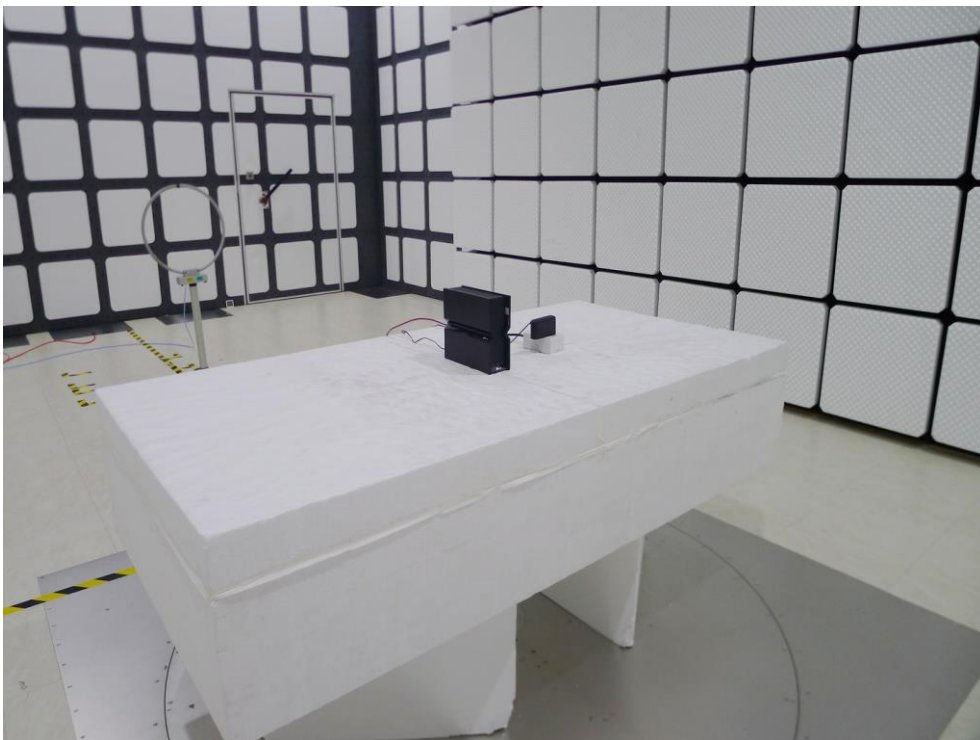

RF Test Photograph

Description: Front View of Conducted Emission Test Setup

Description: Back View of Conducted Emission Test Setup

Description: Radiated Emission Test Setup for below 1GHz

Description: Radiated Emission Test Setup for above 1GHz

Description: Radiated Emission Test Setup for 18GHz~40GHz

Description: Radiated Emission Test Setup for 9kHz~30MHz

Description: Conducted Emission Test Setup

Description: DFS Test Setup - Master

Description: DFS Test Setup - Mesh