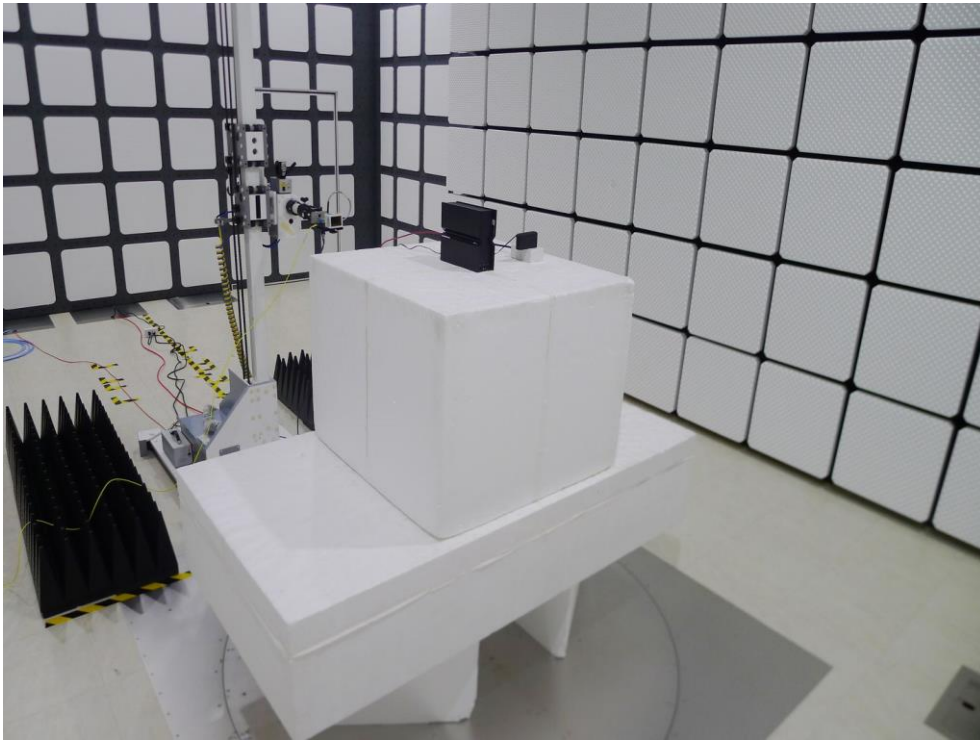

RF Test Photograph

Description: Front View of Conducted Emission Test Setup

Description: Back View of Conducted Emission Test Setup

Description: Radiated Emission Test Setup for below 1GHz

Description: Radiated Emission Test Setup for above 1GHz

Description: Radiated Emission Test Setup for 18GHz~40GHz

Description: Radiated Emission Test Setup for 9kHz~30MHz

Description: Conducted Emission Test Setup

Description: DFS Test Setup - Master

Description: DFS Test Setup - Mesh