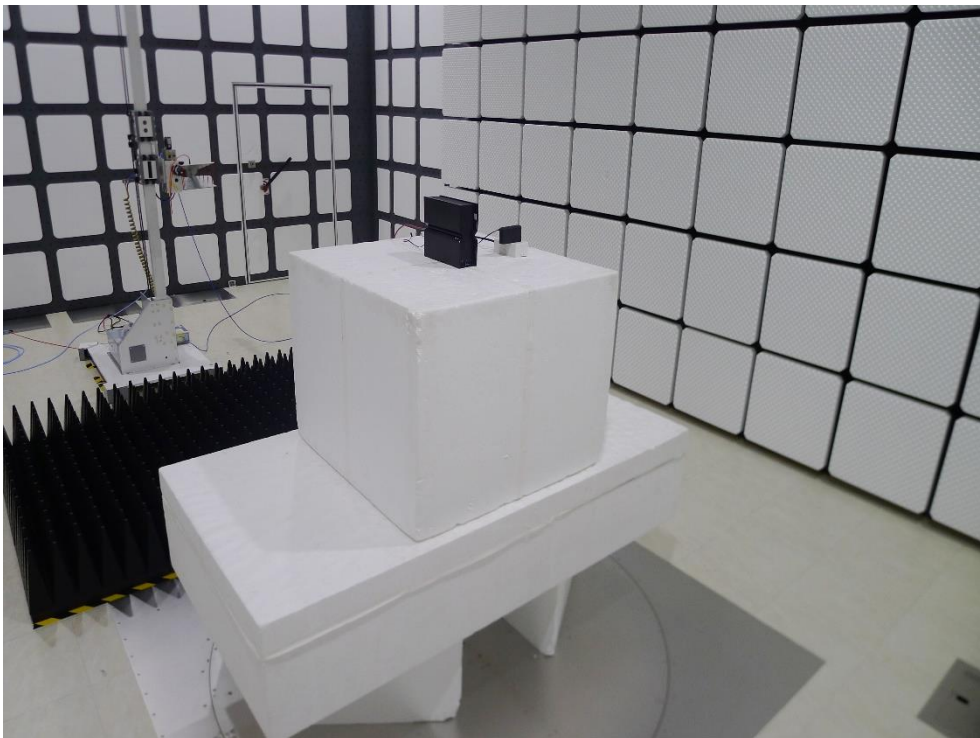

RF Test Photograph

Description: Front View of Conducted Emission Test Setup

Description: Back View of Conducted Emission Test Setup

Description: Radiated Emission Test Setup for below 1GHz

Description: Radiated Emission Test Setup for above 1GHz

Description: Radiated Emission Test Setup for 18GHz~40GHz

Description: Radiated Emission Test Setup for 9kHz~30MHz

Description: Conducted Emission Test Setup

Description: DFS Test Setup - Master

Description: DFS Test Setup - Mesh