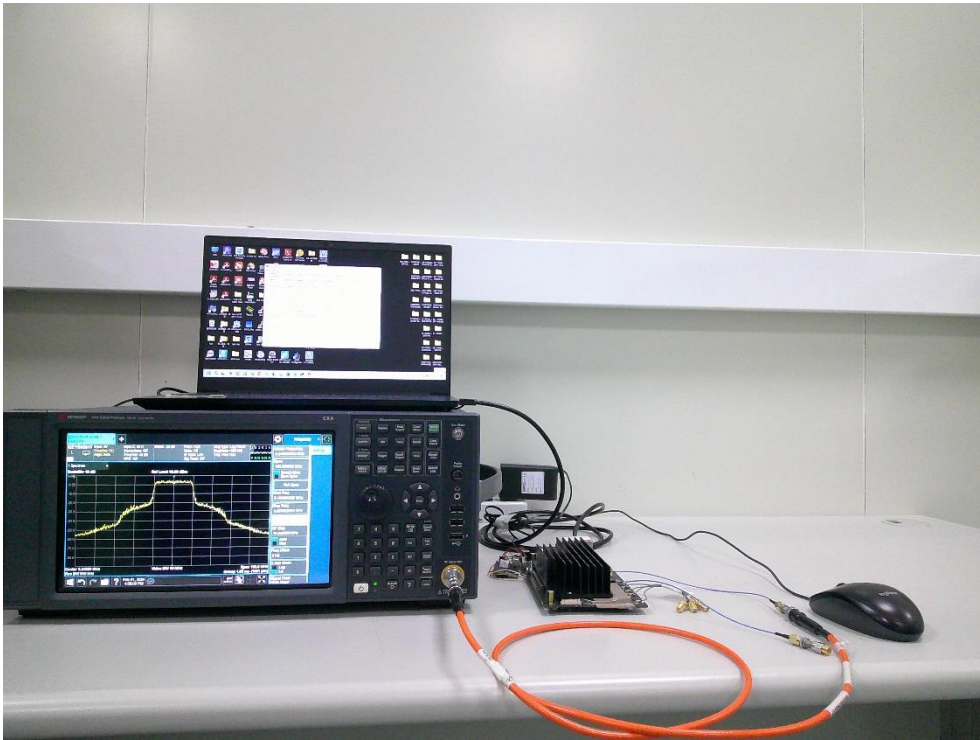

RF Test Photograph

Description: Front View of Conducted Emission Test Setup

Description: Back View of Conducted Emission Test Setup

Description: Radiated Emission Test Setup for below 1GHz

Description: Radiated Emission Test Setup for above 1GHz

Description: Radiated Emission Test Setup for 18GHz~40GHz

Description: Radiated Emission Test Setup for 9kHz~30MHz

Description: Conducted Emission Test Setup

Description: DFS Test Setup - Master

Description: DFS Test Setup - Mesh