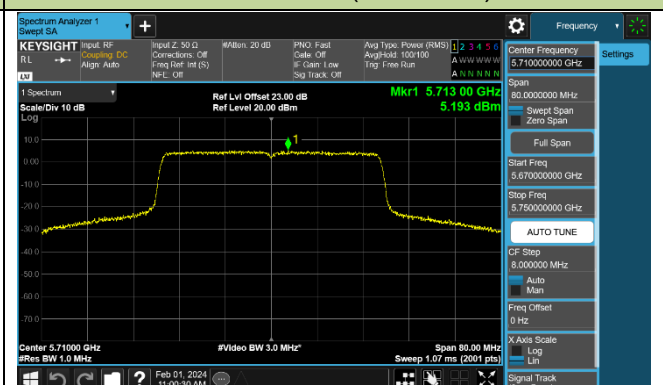

802.11ax-HE40 Power Spectral Density - Ant 1

Channel 38 (5190MHz)

Channel 46 (5230MHz)

Channel 54 (5270MHz)

Channel 62 (5310MHz)

Channel 102 (5510MHz)

Channel 110 (5550MHz)

Channel 134 (5670MHz)

Channel 142 (5710MHz)

802.11ax-HE80 Power Spectral Density - Ant 1

Channel 42 (5210MHz)

Channel 58 (5290MHz)

Channel 106 (5530MHz)

Channel 122 (5610MHz)

Channel 138 (5690MHz)

Channel 155 (5775MHz)