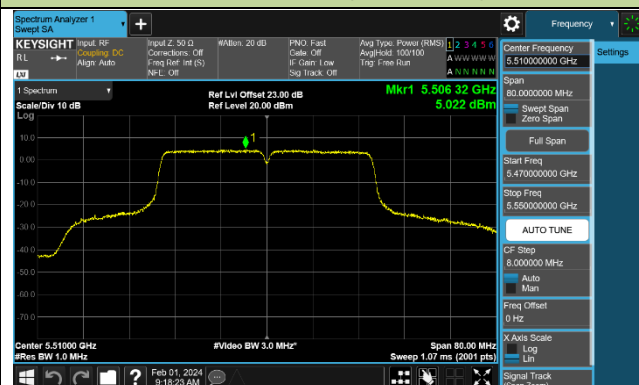

Channel 60 (5300MHz)

Channel 64 (5320MHz)

Channel 100 (5500MHz)

Channel 116 (5580MHz)

802.11ac-VHT40 Power Spectral Density - Ant 1

Channel 38 (5190MHz)

Channel 46 (5230MHz)

Channel 54 (5270MHz)

Channel 62 (5310MHz)

Channel 102 (5510MHz)

Channel 110 (5550MHz)

Channel 134 (5670MHz)

Channel 142 (5710MHz)

802.11ac-VHT80 Power Spectral Density - Ant 1

Channel 42 (5210MHz)

Channel 58 (5290MHz)