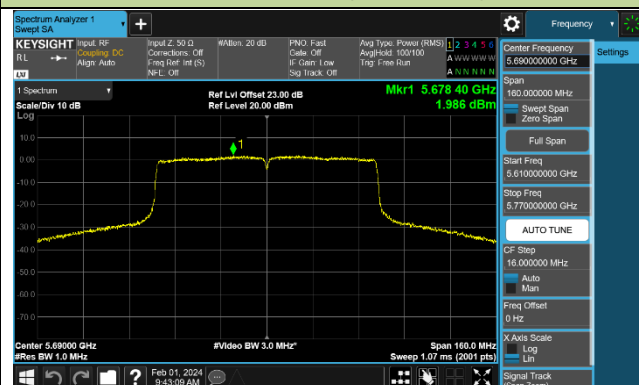

Channel 62 (5310MHz)

Channel 102 (5510MHz)

Channel 110 (5550MHz)

Channel 134 (5670MHz)

Channel 142 (5710MHz)

802.11ac-VHT80 Power Spectral Density - Ant 1

Channel 42 (5210MHz)

Channel 58 (5290MHz)

Channel 106 (5530MHz)

Channel 122 (5610MHz)

Channel 138 (5690MHz)

Channel 155 (5775MHz)

802.11ac-VHT160 Power Spectral Density - Ant 1

Channel 50 (5250MHz)

Channel 114 (5570MHz)

802.11ax-HE20 Power Spectral Density - Ant 1