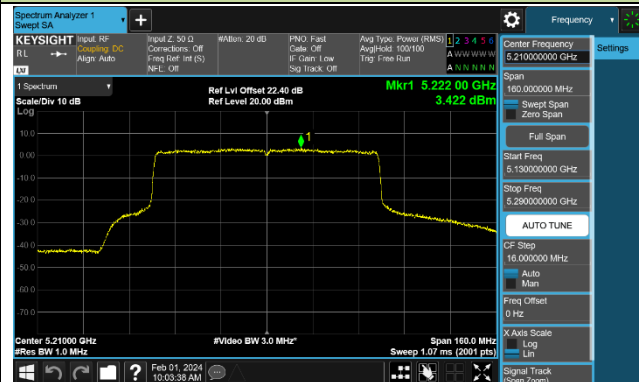

802.11be-EHT80 Power Spectral Density - Ant 0

Channel 42 (5210MHz)

Channel 58 (5290MHz)

Channel 106 (5530MHz)

Channel 122 (5610MHz)

Channel 138 (5690MHz)

Channel 155 (5775MHz)

802.11be-EHT160 Power Spectral Density - Ant 0

Channel 50 (5250MHz)

Channel 114 (5570MHz)

802.11a Power Spectral Density - Ant 1

Channel 36 (5180MHz)

Channel 44 (5220MHz)

Channel 48 (5240MHz)

Channel 52 (5260MHz)

Channel 60 (5300MHz)