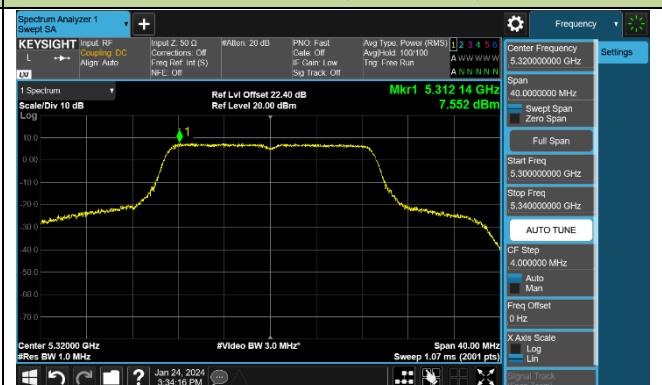

Channel 64 (5320MHz)

Channel 100 (5500MHz)

Channel 116 (5580MHz)

802.11ac-VHT20 Power Spectral Density - Ant 1

Channel 36 (5180MHz)

Channel 44 (5220MHz)

Channel 48 (5240MHz)

Channel 52 (5260MHz)

Channel 60 (5300MHz)

Channel 64 (5320MHz)

Channel 100 (5500MHz)

Channel 116 (5580MHz)

802.11ac-VHT40 Power Spectral Density - Ant 1

Channel 38 (5190MHz)

Channel 46 (5230MHz)

Channel 54 (5270MHz)