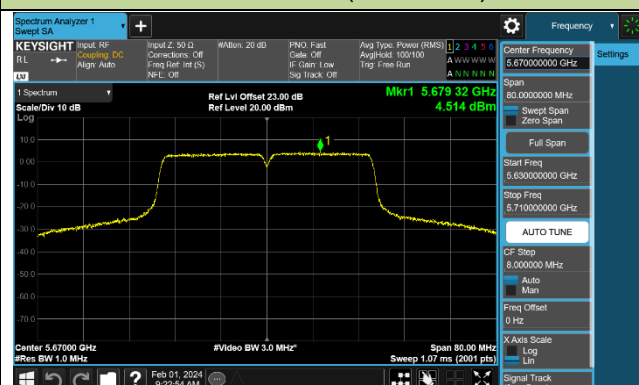

Channel 62 (5310MHz)

Channel 102 (5510MHz)

Channel 110 (5550MHz)

Channel 134 (5670MHz)

Channel 142 (5710MHz)

802.11ac-VHT80 Power Spectral Density - Ant 1

Channel 42 (5210MHz)

Channel 58 (5290MHz)

Channel 106 (5530MHz)

Channel 122 (5610MHz)

Channel 138 (5690MHz)

Channel 155 (5775MHz)

802.11ac-VHT160 Power Spectral Density - Ant 1

Channel 50 (5250MHz)

Channel 114 (5570MHz)

802.11ax-HE20 Power Spectral Density - Ant 1