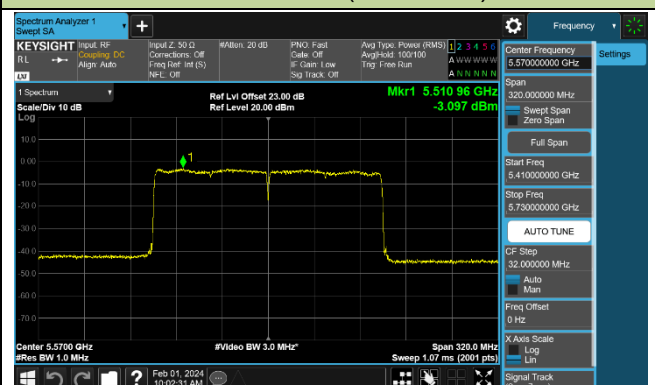

802.11be-EHT80 Power Spectral Density - Ant 0

Channel 42 (5210MHz)

Channel 58 (5290MHz)

Channel 106 (5530MHz)

Channel 122 (5610MHz)

Channel 138 (5690MHz)

Channel 155 (5775MHz)

802.11be-EHT160 Power Spectral Density - Ant 0

Channel 50 (5250MHz)

Channel 114 (5570MHz)

802.11a Power Spectral Density - Ant 1

Channel 36 (5180MHz)

Channel 44 (5220MHz)

Channel 48 (5240MHz)

Channel 52 (5260MHz)

Channel 60 (5300MHz)