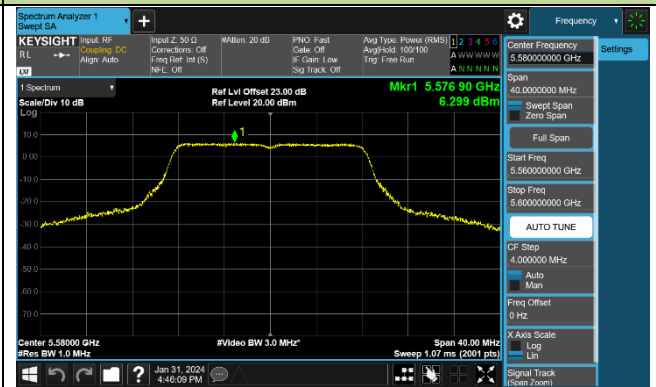

802.11be-EHT80 Power Spectral Density - Ant 0

Channel 42 (5210MHz)

Channel 58 (5290MHz)

Channel 106 (5530MHz)

Channel 122 (5610MHz)

Channel 138 (5690MHz)

Channel 155 (5775MHz)

802.11be-EHT160 Power Spectral Density - Ant 0

Channel 50 (5250MHz)

Channel 114 (5570MHz)

802.11a Power Spectral Density - Ant 1

Channel 36 (5180MHz)

Channel 44 (5220MHz)

Channel 48 (5240MHz)

Channel 52 (5260MHz)

Channel 60 (5300MHz)

Channel 64 (5320MHz)

Channel 100 (5500MHz)

Channel 116 (5580MHz)

802.11ac-VHT20 Power Spectral Density - Ant 1

Channel 36 (5180MHz)

Channel 44 (5220MHz)

Channel 48 (5240MHz)

Channel 52 (5260MHz)