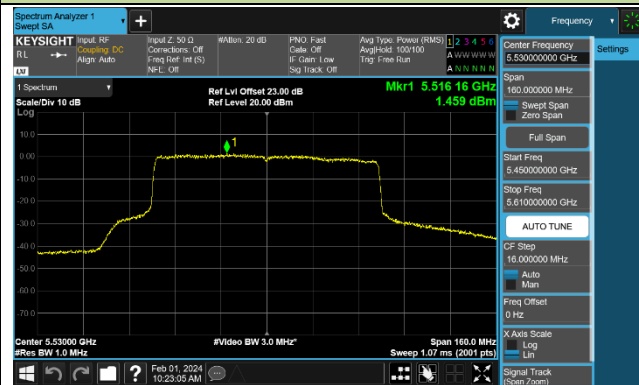

802.11ax-HE40 Power Spectral Density - Ant 1

Channel 38 (5190MHz)

Channel 46 (5230MHz)

Channel 54 (5270MHz)

Channel 62 (5310MHz)

Channel 102 (5510MHz)

Channel 110 (5550MHz)

Channel 134 (5670MHz)

Channel 142 (5710MHz)

802.11ax-HE80 Power Spectral Density - Ant 1

Channel 42 (5210MHz)

Channel 58 (5290MHz)

Channel 106 (5530MHz)

Channel 122 (5610MHz)

Channel 138 (5690MHz)

Channel 155 (5775MHz)

802.11ax-HE160 Power Spectral Density - Ant 1

Channel 50 (5250MHz)

Channel 114 (5570MHz)