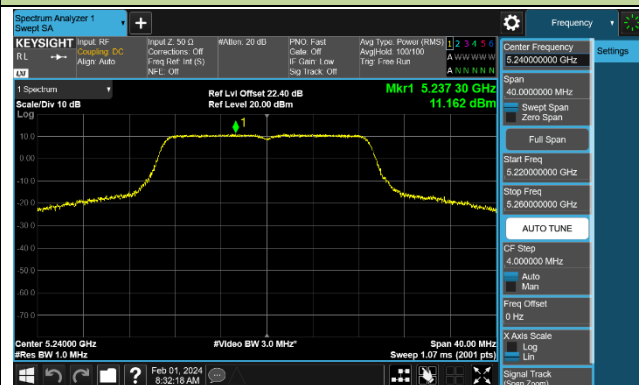

Channel 64 (5320MHz)

Channel 100 (5500MHz)

Channel 116 (5580MHz)

802.11ac-VHT20 Power Spectral Density - Ant 1

Channel 36 (5180MHz)

Channel 44 (5220MHz)

Channel 48 (5240MHz)

Channel 52 (5260MHz)