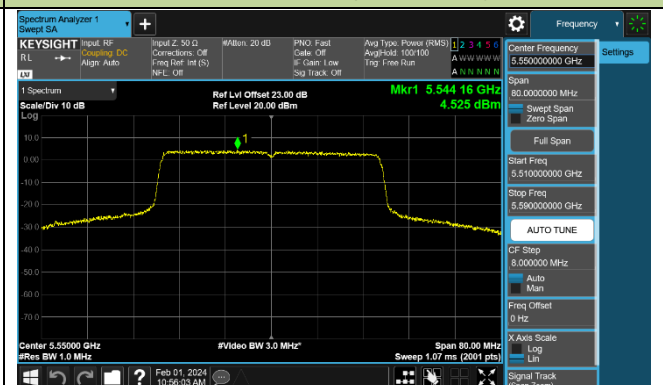

802.11ax-HE40 Power Spectral Density - Ant 1

Channel 38 (5190MHz)

Channel 46 (5230MHz)

Channel 54 (5270MHz)

Channel 62 (5310MHz)

Channel 102 (5510MHz)

Channel 110 (5550MHz)

Channel 134 (5670MHz)

Channel 142 (5710MHz)

802.11ax-HE80 Power Spectral Density - Ant 1

Channel 42 (5210MHz)

Channel 58 (5290MHz)

Channel 106 (5530MHz)

Channel 122 (5610MHz)

Channel 138 (5690MHz)

Channel 155 (5775MHz)