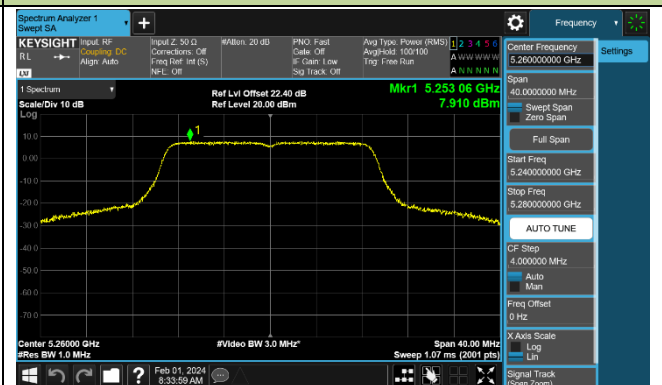

Channel 64 (5320MHz)

Channel 100 (5500MHz)

Channel 116 (5580MHz)

802.11ac-VHT20 Power Spectral Density - Ant 1

Channel 36 (5180MHz)

Channel 44 (5220MHz)

Channel 48 (5240MHz)

Channel 52 (5260MHz)

Channel 60 (5300MHz)

Channel 64 (5320MHz)

Channel 100 (5500MHz)

Channel 116 (5580MHz)

802.11ac-VHT40 Power Spectral Density - Ant 1

Channel 38 (5190MHz)

Channel 46 (5230MHz)

Channel 54 (5270MHz)