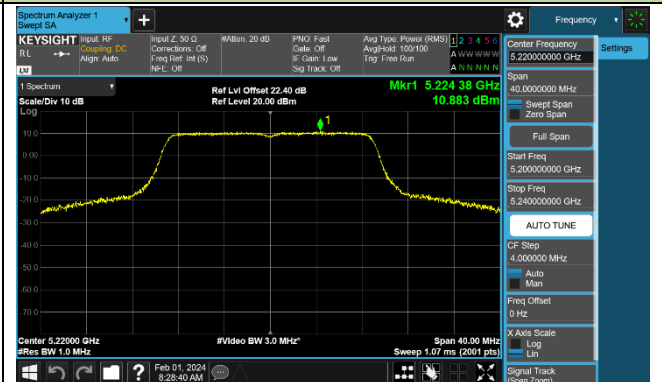

Channel 64 (5320MHz)

Channel 100 (5500MHz)

Channel 116 (5580MHz)

802.11ac-VHT20 Power Spectral Density - Ant 1

Channel 36 (5180MHz)

Channel 44 (5220MHz)

Channel 48 (5240MHz)

Channel 52 (5260MHz)

Channel 60 (5300MHz)

Channel 64 (5320MHz)

Channel 100 (5500MHz)

Channel 116 (5580MHz)

802.11ac-VHT40 Power Spectral Density - Ant 1

Channel 38 (5190MHz)

Channel 46 (5230MHz)

Channel 54 (5270MHz)