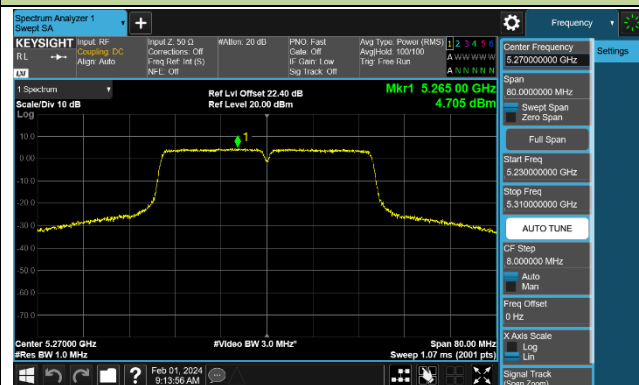

Channel 60 (5300MHz)

Channel 64 (5320MHz)

Channel 100 (5500MHz)

Channel 116 (5580MHz)

802.11ac-VHT40 Power Spectral Density - Ant 1

Channel 38 (5190MHz)

Channel 46 (5230MHz)

Channel 54 (5270MHz)

Channel 62 (5310MHz)

Channel 102 (5510MHz)

Channel 110 (5550MHz)

Channel 134 (5670MHz)

Channel 142 (5710MHz)

802.11ac-VHT80 Power Spectral Density - Ant 1

Channel 42 (5210MHz)

Channel 58 (5290MHz)