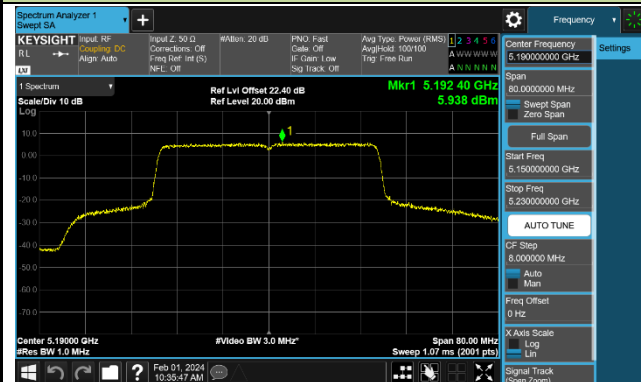

Channel 36 (5180MHz)

Channel 44 (5220MHz)

Channel 48 (5240MHz)

Channel 52 (5260MHz)

Channel 60 (5300MHz)

Channel 64 (5320MHz)

Channel 100 (5500MHz)

Channel 116 (5580MHz)

802.11ax-HE40 Power Spectral Density - Ant 1

Channel 38 (5190MHz)

Channel 46 (5230MHz)

Channel 54 (5270MHz)

Channel 62 (5310MHz)

Channel 102 (5510MHz)

Channel 110 (5550MHz)

Channel 134 (5670MHz)