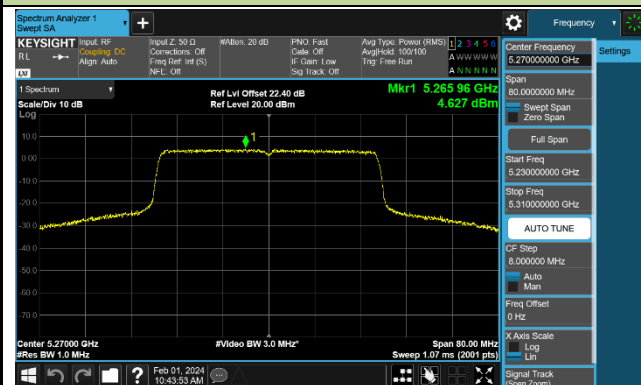

802.11ax-HE40 Power Spectral Density - Ant 1

Channel 38 (5190MHz)

Channel 46 (5230MHz)

Channel 54 (5270MHz)

Channel 62 (5310MHz)

Channel 102 (5510MHz)

Channel 110 (5550MHz)

Channel 134 (5670MHz)

Channel 142 (5710MHz)

802.11ax-HE80 Power Spectral Density - Ant 1

Channel 42 (5210MHz)

Channel 58 (5290MHz)

Channel 106 (5530MHz)

Channel 122 (5610MHz)

Channel 138 (5690MHz)

Channel 155 (5775MHz)