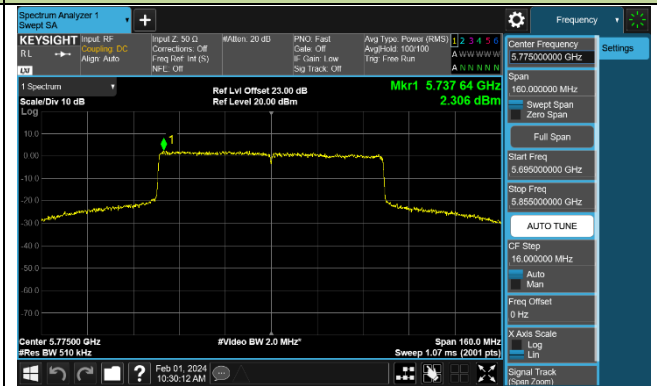

Channel 142 (5710MHz)

802.11ax-HE80 Power Spectral Density - Ant 1

Channel 42 (5210MHz)

Channel 58 (5290MHz)

Channel 106 (5530MHz)

Channel 122 (5610MHz)

Channel 138 (5690MHz)

Channel 155 (5775MHz)

802.11ax-HE160 Power Spectral Density - Ant 1

Channel 50 (5250MHz)

Channel 114 (5570MHz)