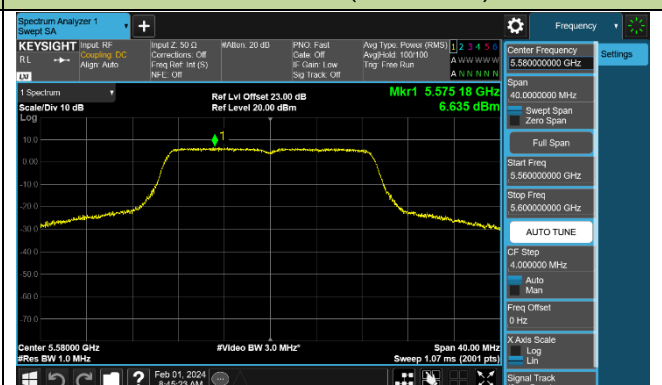

Channel 60 (5300MHz)

Channel 64 (5320MHz)

Channel 100 (5500MHz)

Channel 116 (5580MHz)

802.11ac-VHT40 Power Spectral Density - Ant 1

Channel 38 (5190MHz)

Channel 46 (5230MHz)

Channel 54 (5270MHz)

Channel 62 (5310MHz)

Channel 102 (5510MHz)

Channel 110 (5550MHz)

Channel 134 (5670MHz)

Channel 142 (5710MHz)

802.11ac-VHT80 Power Spectral Density - Ant 1

Channel 42 (5210MHz)

Channel 58 (5290MHz)