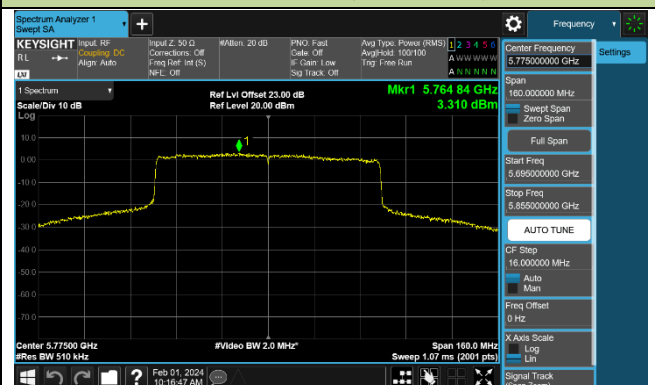

802.11be-EHT80 Power Spectral Density - Ant 0

Channel 42 (5210MHz)

Channel 58 (5290MHz)

Channel 106 (5530MHz)

Channel 122 (5610MHz)

Channel 138 (5690MHz)

Channel 155 (5775MHz)

802.11be-EHT160 Power Spectral Density - Ant 0

Channel 50 (5250MHz)

Channel 114 (5570MHz)

802.11a Power Spectral Density - Ant 1

Channel 36 (5180MHz)

Channel 44 (5220MHz)

Channel 48 (5240MHz)

Channel 52 (5260MHz)

Channel 60 (5300MHz)