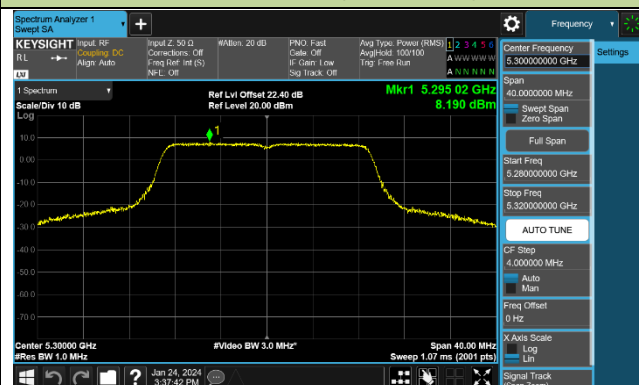

Channel 64 (5320MHz)

Channel 100 (5500MHz)

Channel 116 (5580MHz)

802.11ac-VHT20 Power Spectral Density - Ant 1

Channel 36 (5180MHz)

Channel 44 (5220MHz)

Channel 48 (5240MHz)

Channel 52 (5260MHz)

Channel 60 (5300MHz)

Channel 64 (5320MHz)

Channel 100 (5500MHz)

Channel 116 (5580MHz)

802.11ac-VHT40 Power Spectral Density - Ant 1

Channel 38 (5190MHz)

Channel 46 (5230MHz)

Channel 54 (5270MHz)