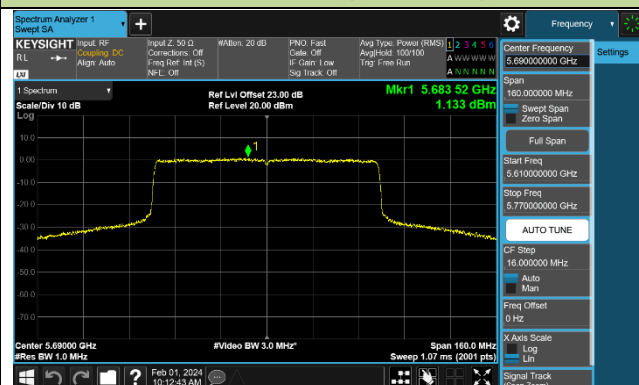

802.11be-EHT80 Power Spectral Density - Ant 0

Channel 42 (5210MHz)

Channel 58 (5290MHz)

Channel 106 (5530MHz)

Channel 122 (5610MHz)

Channel 138 (5690MHz)

Channel 155 (5775MHz)

802.11be-EHT160 Power Spectral Density - Ant 0

Channel 50 (5250MHz)

Channel 114 (5570MHz)

802.11a Power Spectral Density - Ant 1

Channel 36 (5180MHz)

Channel 44 (5220MHz)

Channel 48 (5240MHz)

Channel 52 (5260MHz)

Channel 60 (5300MHz)