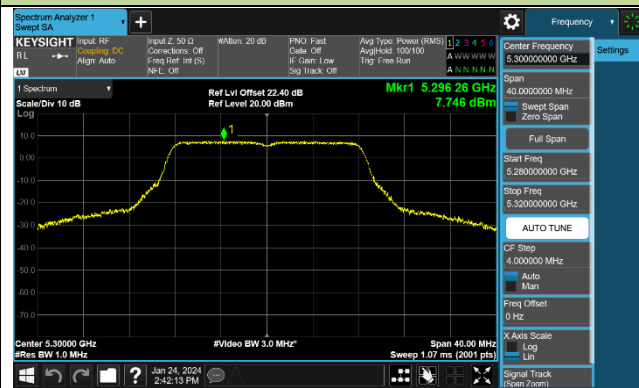

802.11be-EHT80 Power Spectral Density - Ant 0

Channel 42 (5210MHz)

Channel 58 (5290MHz)

Channel 106 (5530MHz)

Channel 122 (5610MHz)

Channel 138 (5690MHz)

Channel 155 (5775MHz)

802.11be-EHT160 Power Spectral Density - Ant 0

Channel 50 (5250MHz)

Channel 114 (5570MHz)

802.11a Power Spectral Density - Ant 1

Channel 36 (5180MHz)

Channel 44 (5220MHz)

Channel 48 (5240MHz)

Channel 52 (5260MHz)

Channel 60 (5300MHz)

Channel 64 (5320MHz)

Channel 100 (5500MHz)

Channel 116 (5580MHz)

802.11ac-VHT20 Power Spectral Density - Ant 1

Channel 36 (5180MHz)

Channel 44 (5220MHz)

Channel 48 (5240MHz)

Channel 52 (5260MHz)