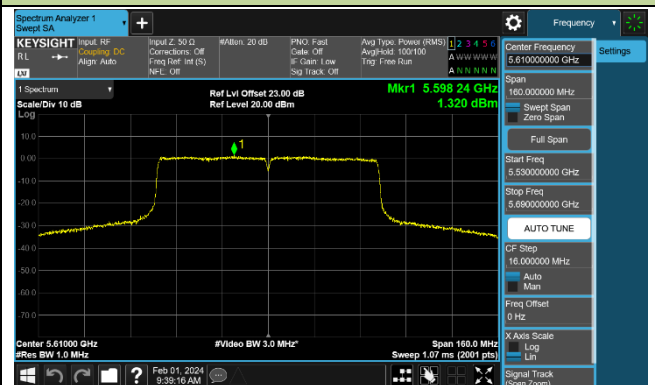

Channel 62 (5310MHz)

Channel 102 (5510MHz)

Channel 110 (5550MHz)

Channel 134 (5670MHz)

Channel 142 (5710MHz)

802.11ac-VHT80 Power Spectral Density - Ant 1

Channel 42 (5210MHz)

Channel 58 (5290MHz)

Channel 106 (5530MHz)

Channel 122 (5610MHz)

Channel 138 (5690MHz)

Channel 155 (5775MHz)

802.11ac-VHT160 Power Spectral Density - Ant 1

Channel 50 (5250MHz)

Channel 114 (5570MHz)

802.11ax-HE20 Power Spectral Density - Ant 1