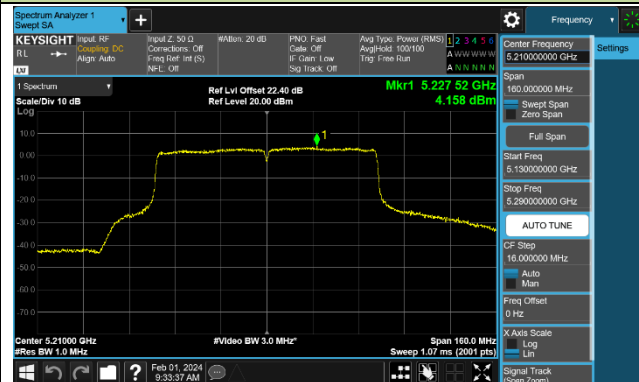

Channel 62 (5310MHz)

Channel 102 (5510MHz)

Channel 110 (5550MHz)

Channel 134 (5670MHz)

Channel 142 (5710MHz)

802.11ac-VHT80 Power Spectral Density - Ant 1

Channel 42 (5210MHz)

Channel 58 (5290MHz)

Channel 106 (5530MHz)

Channel 122 (5610MHz)

Channel 138 (5690MHz)

Channel 155 (5775MHz)

802.11ac-VHT160 Power Spectral Density - Ant 1

Channel 50 (5250MHz)

Channel 114 (5570MHz)

802.11ax-HE20 Power Spectral Density - Ant 1