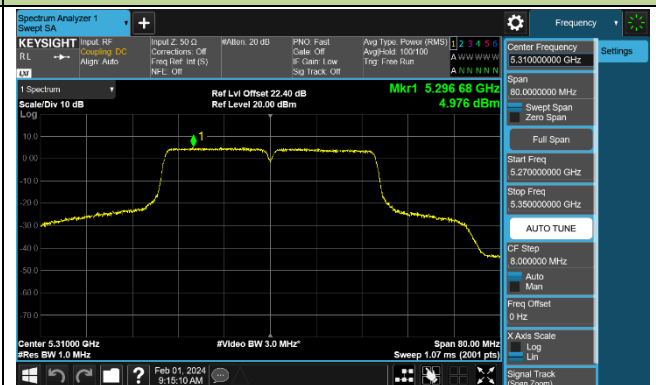

Channel 60 (5300MHz)

Channel 64 (5320MHz)

Channel 100 (5500MHz)

Channel 116 (5580MHz)

802.11ac-VHT40 Power Spectral Density - Ant 1

Channel 38 (5190MHz)

Channel 46 (5230MHz)

Channel 54 (5270MHz)

Channel 62 (5310MHz)

Channel 102 (5510MHz)

Channel 110 (5550MHz)

Channel 134 (5670MHz)

Channel 142 (5710MHz)

802.11ac-VHT80 Power Spectral Density - Ant 1

Channel 42 (5210MHz)

Channel 58 (5290MHz)