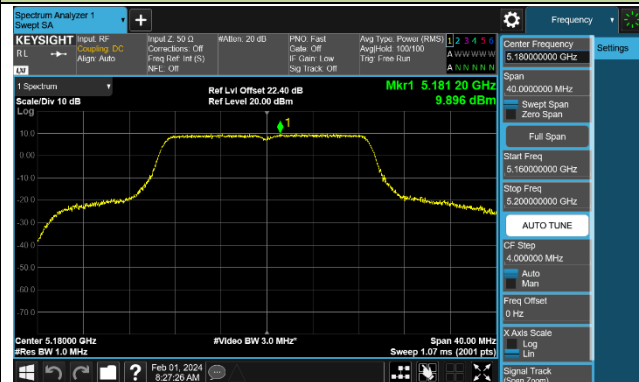

Channel 64 (5320MHz)

Channel 100 (5500MHz)

Channel 116 (5580MHz)

802.11ac-VHT20 Power Spectral Density - Ant 1

Channel 36 (5180MHz)

Channel 44 (5220MHz)

Channel 48 (5240MHz)

Channel 52 (5260MHz)

Channel 60 (5300MHz)

Channel 64 (5320MHz)

Channel 100 (5500MHz)

Channel 116 (5580MHz)

802.11ac-VHT40 Power Spectral Density - Ant 1

Channel 38 (5190MHz)

Channel 46 (5230MHz)

Channel 54 (5270MHz)