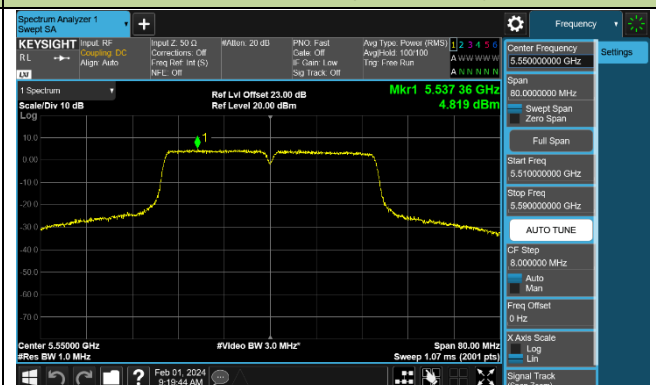

Channel 60 (5300MHz)

Channel 64 (5320MHz)

Channel 100 (5500MHz)

Channel 116 (5580MHz)

802.11ac-VHT40 Power Spectral Density - Ant 1

Channel 38 (5190MHz)

Channel 46 (5230MHz)

Channel 54 (5270MHz)

Channel 62 (5310MHz)

Channel 102 (5510MHz)

Channel 110 (5550MHz)

Channel 134 (5670MHz)

Channel 142 (5710MHz)

802.11ac-VHT80 Power Spectral Density - Ant 1

Channel 42 (5210MHz)

Channel 58 (5290MHz)