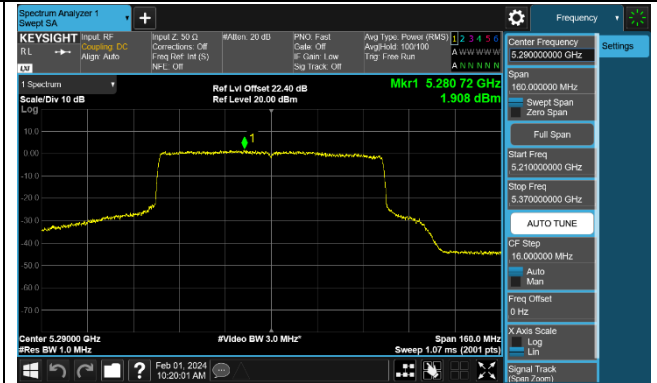

Channel 142 (5710MHz)

802.11ax-HE80 Power Spectral Density - Ant 1

Channel 42 (5210MHz)

Channel 58 (5290MHz)

Channel 106 (5530MHz)

Channel 122 (5610MHz)

Channel 138 (5690MHz)

Channel 155 (5775MHz)

802.11ax-HE160 Power Spectral Density - Ant 1

Channel 50 (5250MHz)

Channel 114 (5570MHz)