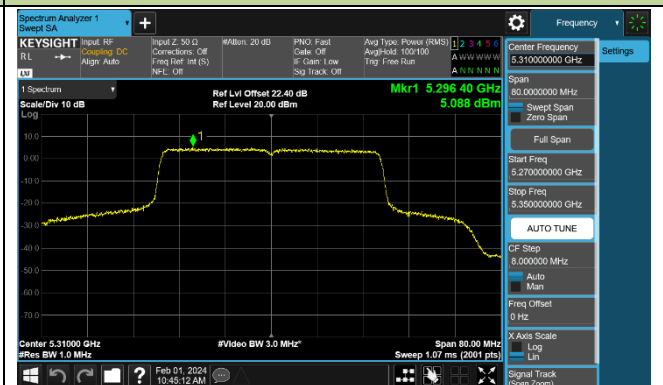

802.11ax-HE40 Power Spectral Density - Ant 1

Channel 38 (5190MHz)

Channel 46 (5230MHz)

Channel 54 (5270MHz)

Channel 62 (5310MHz)

Channel 102 (5510MHz)

Channel 110 (5550MHz)

Channel 134 (5670MHz)

Channel 142 (5710MHz)

802.11ax-HE80 Power Spectral Density - Ant 1

Channel 42 (5210MHz)

Channel 58 (5290MHz)

Channel 106 (5530MHz)

Channel 122 (5610MHz)

Channel 138 (5690MHz)

Channel 155 (5775MHz)