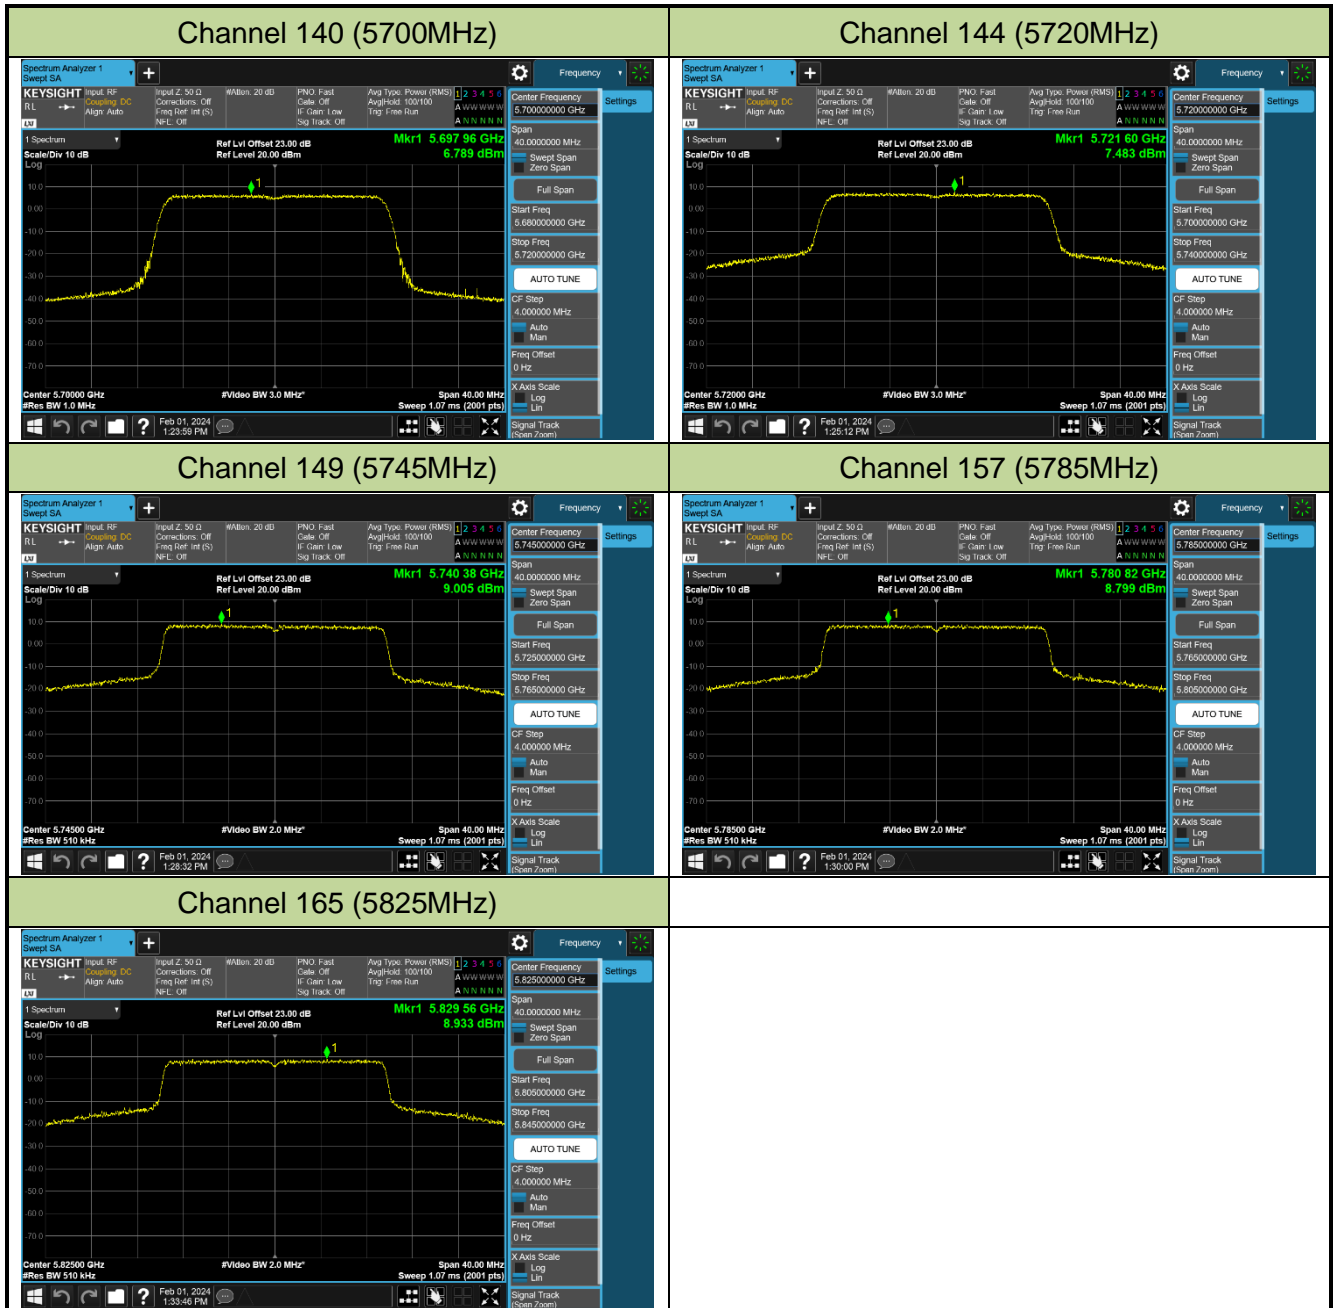

Channel 106 (5530MHz)

Channel 122 (5610MHz)

Channel 138 (5690MHz)

Channel 155 (5775MHz)

802.11ac-VHT160 Power Spectral Density - Ant 1

Channel 50 (5250MHz)

Channel 114 (5570MHz)

802.11ax-HE20 Power Spectral Density - Ant 1

Channel 36 (5180MHz)

Channel 44 (5220MHz)

Channel 48 (5240MHz)

Channel 52 (5260MHz)

Channel 60 (5300MHz)

Channel 64 (5320MHz)

Channel 100 (5500MHz)

Channel 116 (5580MHz)

802.11ax-HE40 Power Spectral Density - Ant 1

Channel 38 (5190MHz)

Channel 46 (5230MHz)

Channel 54 (5270MHz)

Channel 62 (5310MHz)

Channel 102 (5510MHz)

Channel 110 (5550MHz)

Channel 134 (5670MHz)