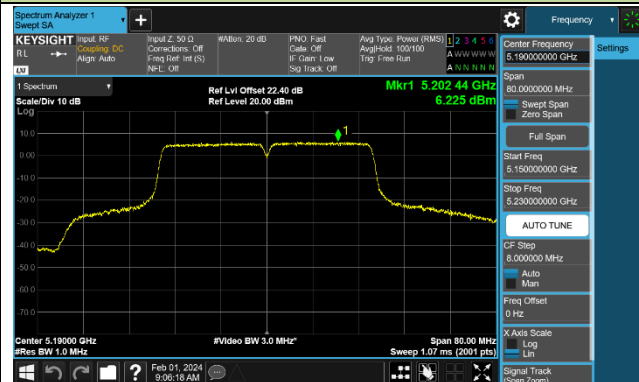

Channel 60 (5300MHz)

Channel 64 (5320MHz)

Channel 100 (5500MHz)

Channel 116 (5580MHz)

802.11ac-VHT40 Power Spectral Density - Ant 1

Channel 38 (5190MHz)

Channel 46 (5230MHz)

Channel 54 (5270MHz)

Channel 62 (5310MHz)

Channel 102 (5510MHz)

Channel 110 (5550MHz)

Channel 134 (5670MHz)

Channel 142 (5710MHz)

802.11ac-VHT80 Power Spectral Density - Ant 1

Channel 42 (5210MHz)

Channel 58 (5290MHz)