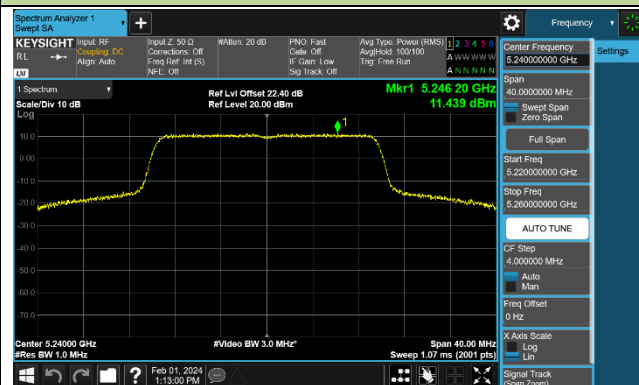

Channel 48 (5240MHz)