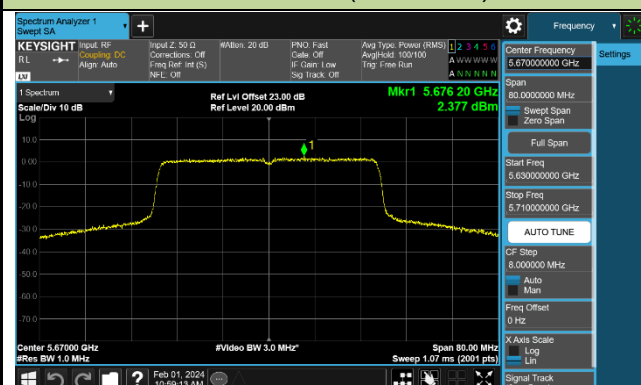

802.11ax-HE40 Power Spectral Density - Ant 1

Channel 38 (5190MHz)

Channel 46 (5230MHz)

Channel 54 (5270MHz)

Channel 62 (5310MHz)

Channel 102 (5510MHz)

Channel 110 (5550MHz)

Channel 134 (5670MHz)

Channel 142 (5710MHz)

802.11ax-HE80 Power Spectral Density - Ant 1

Channel 42 (5210MHz)

Channel 58 (5290MHz)

Channel 106 (5530MHz)

Channel 122 (5610MHz)

Channel 138 (5690MHz)

Channel 155 (5775MHz)