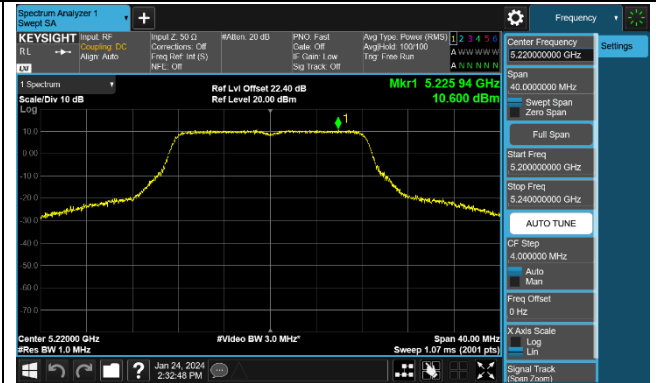

802.11be-EHT80 Power Spectral Density - Ant 0

Channel 42 (5210MHz)

Channel 58 (5290MHz)

Channel 106 (5530MHz)

Channel 122 (5610MHz)

Channel 138 (5690MHz)

Channel 155 (5775MHz)

802.11be-EHT160 Power Spectral Density - Ant 0

Channel 50 (5250MHz)

Channel 114 (5570MHz)

802.11a Power Spectral Density - Ant 1

Channel 36 (5180MHz)

Channel 44 (5220MHz)

Channel 48 (5240MHz)

Channel 52 (5260MHz)

Channel 60 (5300MHz)

Channel 64 (5320MHz)

Channel 100 (5500MHz)

Channel 116 (5580MHz)

802.11ac-VHT20 Power Spectral Density - Ant 1

Channel 36 (5180MHz)

Channel 44 (5220MHz)

Channel 48 (5240MHz)

Channel 52 (5260MHz)