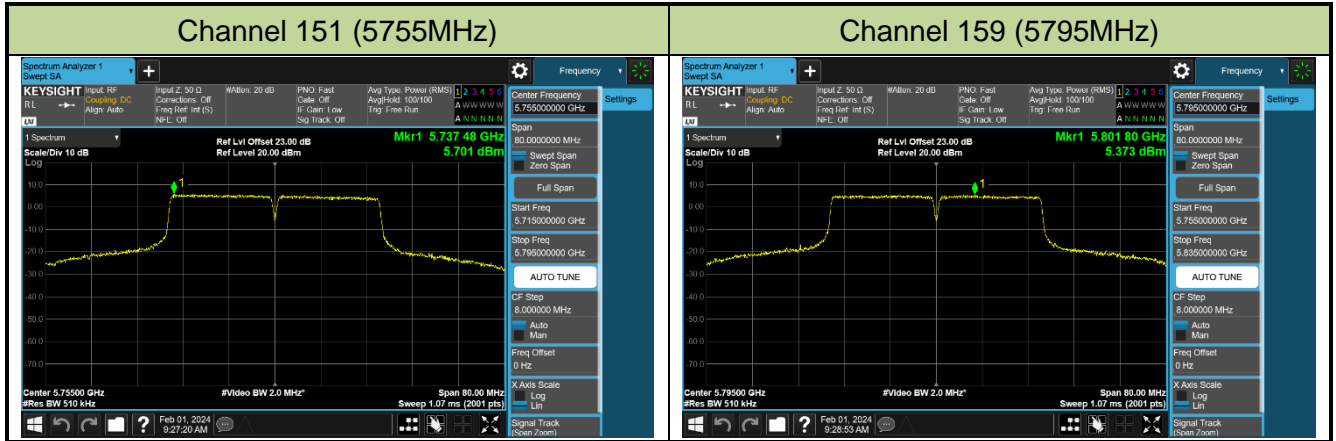

Channel 62 (5310MHz)

Channel 102 (5510MHz)

Channel 110 (5550MHz)

Channel 134 (5670MHz)

Channel 142 (5710MHz)

802.11ac-VHT80 Power Spectral Density - Ant 1

Channel 42 (5210MHz)

Channel 58 (5290MHz)

Channel 106 (5530MHz)

Channel 122 (5610MHz)

Channel 138 (5690MHz)

Channel 155 (5775MHz)

802.11ac-VHT160 Power Spectral Density - Ant 1

Channel 50 (5250MHz)

Channel 114 (5570MHz)

802.11ax-HE20 Power Spectral Density - Ant 1