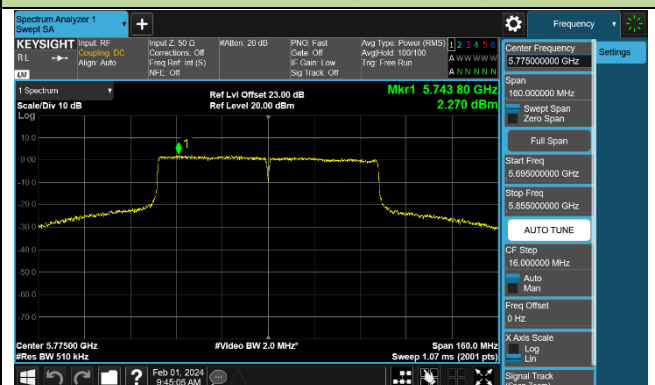

Channel 62 (5310MHz)

Channel 102 (5510MHz)

Channel 110 (5550MHz)

Channel 134 (5670MHz)

Channel 142 (5710MHz)

802.11ac-VHT80 Power Spectral Density - Ant 1

Channel 42 (5210MHz)

Channel 58 (5290MHz)

Channel 106 (5530MHz)

Channel 122 (5610MHz)

Channel 138 (5690MHz)

Channel 155 (5775MHz)

802.11ac-VHT160 Power Spectral Density - Ant 1

Channel 50 (5250MHz)

Channel 114 (5570MHz)

802.11ax-HE20 Power Spectral Density - Ant 1