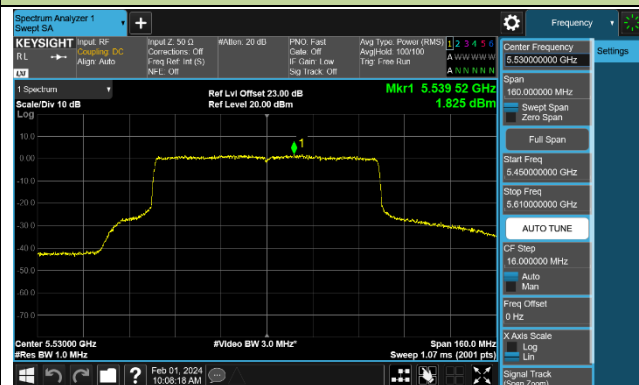

802.11be-EHT80 Power Spectral Density - Ant 0

Channel 42 (5210MHz)

Channel 58 (5290MHz)

Channel 106 (5530MHz)

Channel 122 (5610MHz)

Channel 138 (5690MHz)

Channel 155 (5775MHz)

802.11be-EHT160 Power Spectral Density - Ant 0

Channel 50 (5250MHz)

Channel 114 (5570MHz)

802.11a Power Spectral Density - Ant 1

Channel 36 (5180MHz)

Channel 44 (5220MHz)

Channel 48 (5240MHz)

Channel 52 (5260MHz)

Channel 60 (5300MHz)