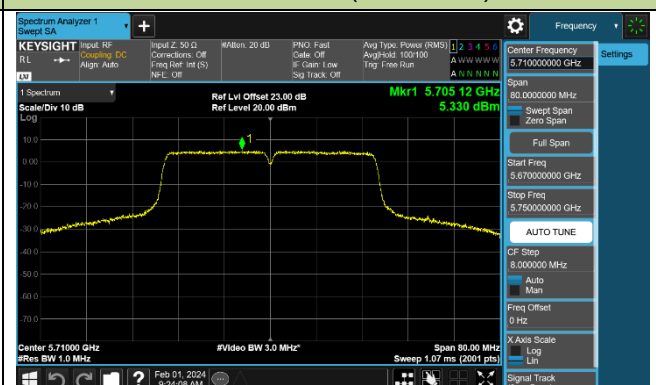

Channel 62 (5310MHz)

Channel 102 (5510MHz)

Channel 110 (5550MHz)

Channel 134 (5670MHz)

Channel 142 (5710MHz)

802.11ac-VHT80 Power Spectral Density - Ant 1

Channel 42 (5210MHz)

Channel 58 (5290MHz)

Channel 106 (5530MHz)

Channel 122 (5610MHz)

Channel 138 (5690MHz)

Channel 155 (5775MHz)

802.11ac-VHT160 Power Spectral Density - Ant 1

Channel 50 (5250MHz)

Channel 114 (5570MHz)

802.11ax-HE20 Power Spectral Density - Ant 1