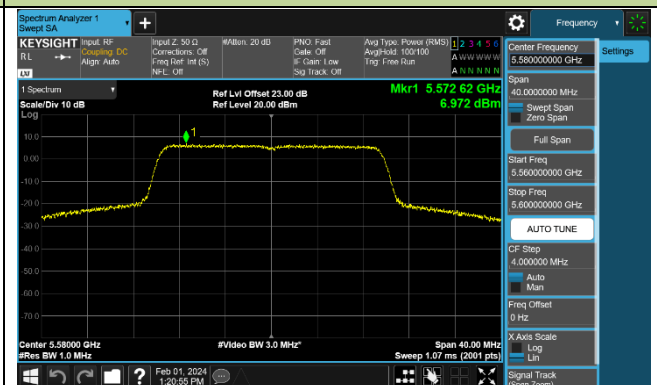

Channel 36 (5180MHz)

Channel 44 (5220MHz)

Channel 48 (5240MHz)

Channel 52 (5260MHz)

Channel 60 (5300MHz)

Channel 64 (5320MHz)

Channel 100 (5500MHz)

Channel 116 (5580MHz)

802.11ax-HE40 Power Spectral Density - Ant 1

Channel 38 (5190MHz)

Channel 46 (5230MHz)

Channel 54 (5270MHz)

Channel 62 (5310MHz)

Channel 102 (5510MHz)

Channel 110 (5550MHz)

Channel 134 (5670MHz)