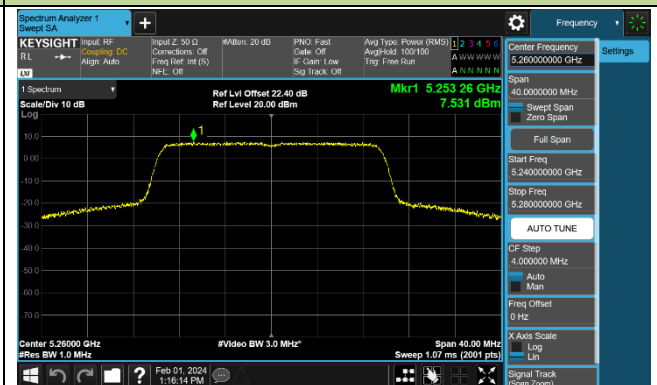

Channel 106 (5530MHz)

Channel 122 (5610MHz)

Channel 138 (5690MHz)

Channel 155 (5775MHz)

802.11ac-VHT160 Power Spectral Density - Ant 1

Channel 50 (5250MHz)

Channel 114 (5570MHz)

802.11ax-HE20 Power Spectral Density - Ant 1

Channel 36 (5180MHz)

Channel 44 (5220MHz)

Channel 48 (5240MHz)

Channel 52 (5260MHz)

Channel 60 (5300MHz)

Channel 64 (5320MHz)

Channel 100 (5500MHz)

Channel 116 (5580MHz)

802.11ax-HE40 Power Spectral Density - Ant 1

Channel 38 (5190MHz)

Channel 46 (5230MHz)

Channel 54 (5270MHz)

Channel 62 (5310MHz)

Channel 102 (5510MHz)

Channel 110 (5550MHz)

Channel 134 (5670MHz)