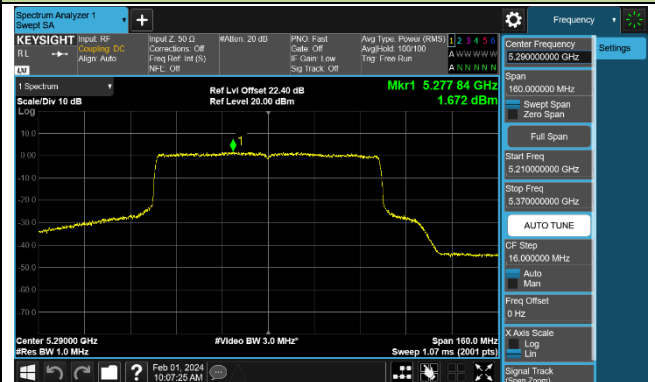

802.11be-EHT80 Power Spectral Density - Ant 0

Channel 42 (5210MHz)

Channel 58 (5290MHz)

Channel 106 (5530MHz)

Channel 122 (5610MHz)

Channel 138 (5690MHz)

Channel 155 (5775MHz)

802.11be-EHT160 Power Spectral Density - Ant 0

Channel 50 (5250MHz)

Channel 114 (5570MHz)

802.11a Power Spectral Density - Ant 1

Channel 36 (5180MHz)

Channel 44 (5220MHz)

Channel 48 (5240MHz)

Channel 52 (5260MHz)

Channel 60 (5300MHz)