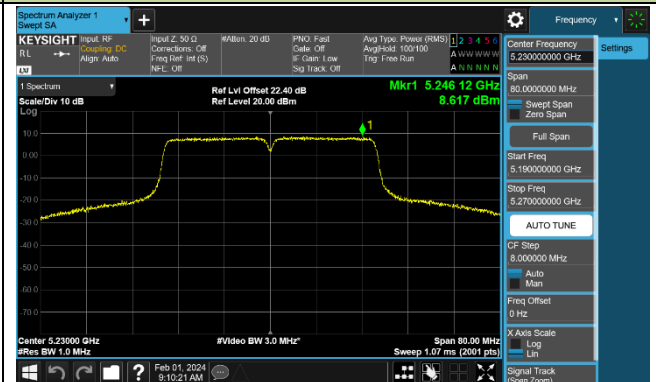

Channel 60 (5300MHz)

Channel 64 (5320MHz)

Channel 100 (5500MHz)

Channel 116 (5580MHz)

802.11ac-VHT40 Power Spectral Density - Ant 1

Channel 38 (5190MHz)

Channel 46 (5230MHz)

Channel 54 (5270MHz)

Channel 62 (5310MHz)

Channel 102 (5510MHz)

Channel 110 (5550MHz)

Channel 134 (5670MHz)

Channel 142 (5710MHz)

802.11ac-VHT80 Power Spectral Density - Ant 1

Channel 42 (5210MHz)

Channel 58 (5290MHz)