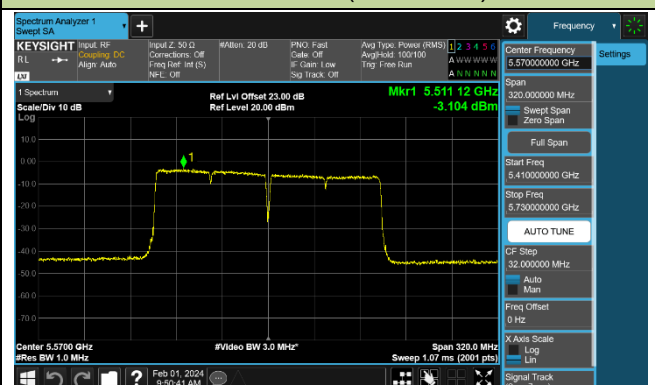

Channel 62 (5310MHz)

Channel 102 (5510MHz)

Channel 110 (5550MHz)

Channel 134 (5670MHz)

Channel 142 (5710MHz)

802.11ac-VHT80 Power Spectral Density - Ant 1

Channel 42 (5210MHz)

Channel 58 (5290MHz)

Channel 106 (5530MHz)

Channel 122 (5610MHz)

Channel 138 (5690MHz)

Channel 155 (5775MHz)

802.11ac-VHT160 Power Spectral Density - Ant 1

Channel 50 (5250MHz)

Channel 114 (5570MHz)

802.11ax-HE20 Power Spectral Density - Ant 1