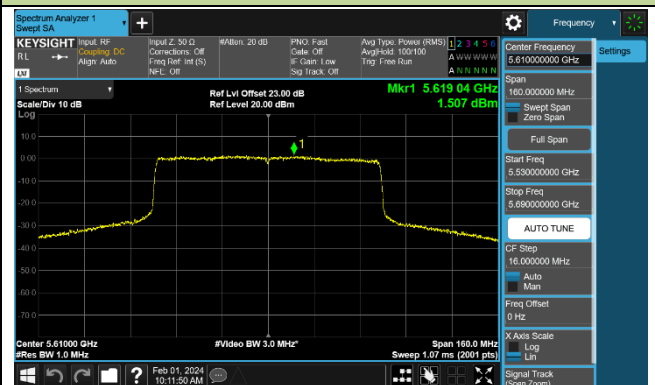

802.11be-EHT80 Power Spectral Density - Ant 0

Channel 42 (5210MHz)

Channel 58 (5290MHz)

Channel 106 (5530MHz)

Channel 122 (5610MHz)

Channel 138 (5690MHz)

Channel 155 (5775MHz)

802.11be-EHT160 Power Spectral Density - Ant 0

Channel 50 (5250MHz)

Channel 114 (5570MHz)

802.11a Power Spectral Density - Ant 1

Channel 36 (5180MHz)

Channel 44 (5220MHz)

Channel 48 (5240MHz)

Channel 52 (5260MHz)

Channel 60 (5300MHz)