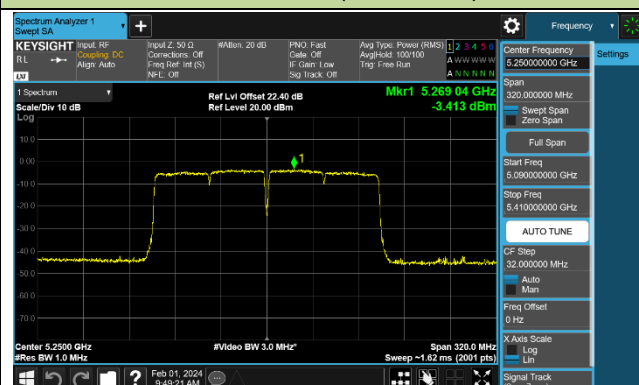

Channel 106 (5530MHz)

Channel 122 (5610MHz)

Channel 138 (5690MHz)

Channel 155 (5775MHz)

802.11ac-VHT160 Power Spectral Density - Ant 1

Channel 50 (5250MHz)

Channel 114 (5570MHz)

802.11ax-HE20 Power Spectral Density - Ant 1