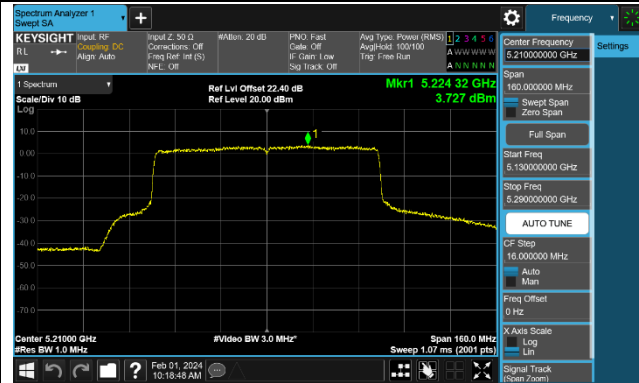

802.11ax-HE40 Power Spectral Density - Ant 1

Channel 38 (5190MHz)

Channel 46 (5230MHz)

Channel 54 (5270MHz)

Channel 62 (5310MHz)

Channel 102 (5510MHz)

Channel 110 (5550MHz)

Channel 134 (5670MHz)

Channel 142 (5710MHz)

802.11ax-HE80 Power Spectral Density - Ant 1

Channel 42 (5210MHz)

Channel 58 (5290MHz)

Channel 106 (5530MHz)

Channel 122 (5610MHz)

Channel 138 (5690MHz)

Channel 155 (5775MHz)