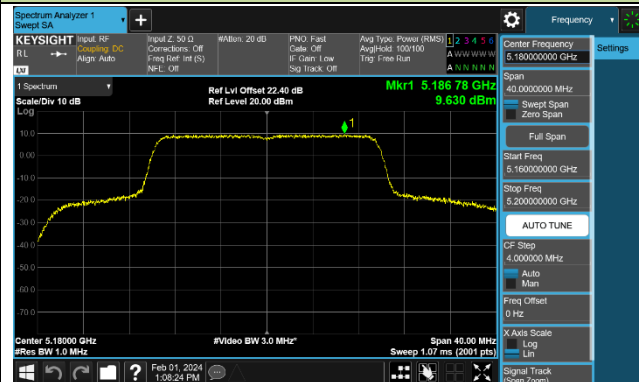

802.11ax-HE20 Power Spectral Density - Ant 1

Channel 36 (5180MHz)