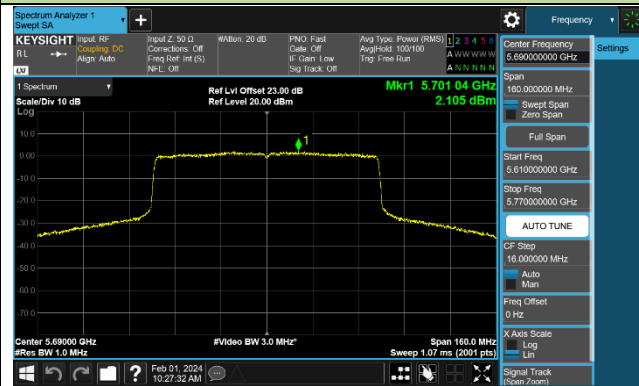

Channel 142 (5710MHz)

802.11ax-HE80 Power Spectral Density - Ant 1

Channel 42 (5210MHz)

Channel 58 (5290MHz)

Channel 106 (5530MHz)

Channel 122 (5610MHz)

Channel 138 (5690MHz)

Channel 155 (5775MHz)

802.11ax-HE160 Power Spectral Density - Ant 1

Channel 50 (5250MHz)

Channel 114 (5570MHz)