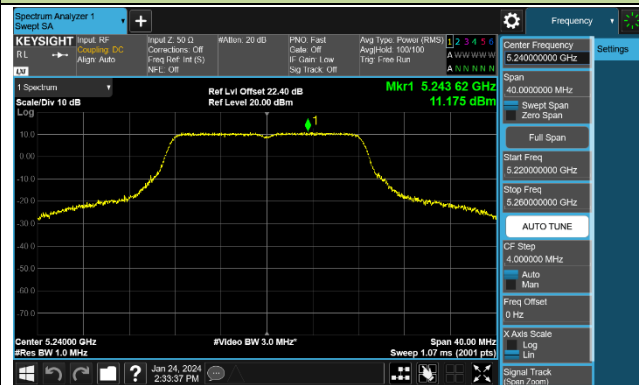

802.11be-EHT80 Power Spectral Density - Ant 0

Channel 42 (5210MHz)

Channel 58 (5290MHz)

Channel 106 (5530MHz)

Channel 122 (5610MHz)

Channel 138 (5690MHz)

Channel 155 (5775MHz)

802.11be-EHT160 Power Spectral Density - Ant 0

Channel 50 (5250MHz)

Channel 114 (5570MHz)

802.11a Power Spectral Density - Ant 1

Channel 36 (5180MHz)

Channel 44 (5220MHz)

Channel 48 (5240MHz)

Channel 52 (5260MHz)

Channel 60 (5300MHz)

Channel 64 (5320MHz)

Channel 100 (5500MHz)

Channel 116 (5580MHz)

802.11ac-VHT20 Power Spectral Density - Ant 1

Channel 36 (5180MHz)

Channel 44 (5220MHz)

Channel 48 (5240MHz)

Channel 52 (5260MHz)