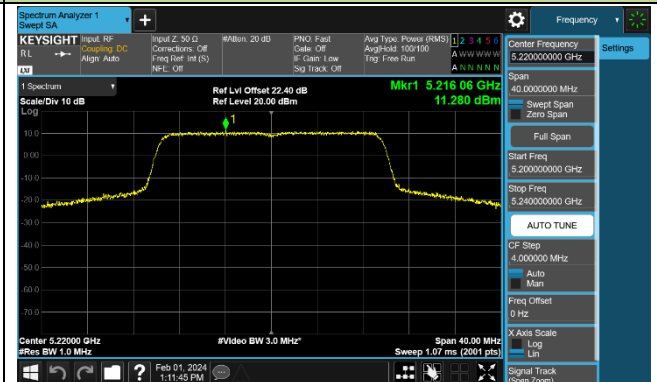

Channel 44 (5220MHz)