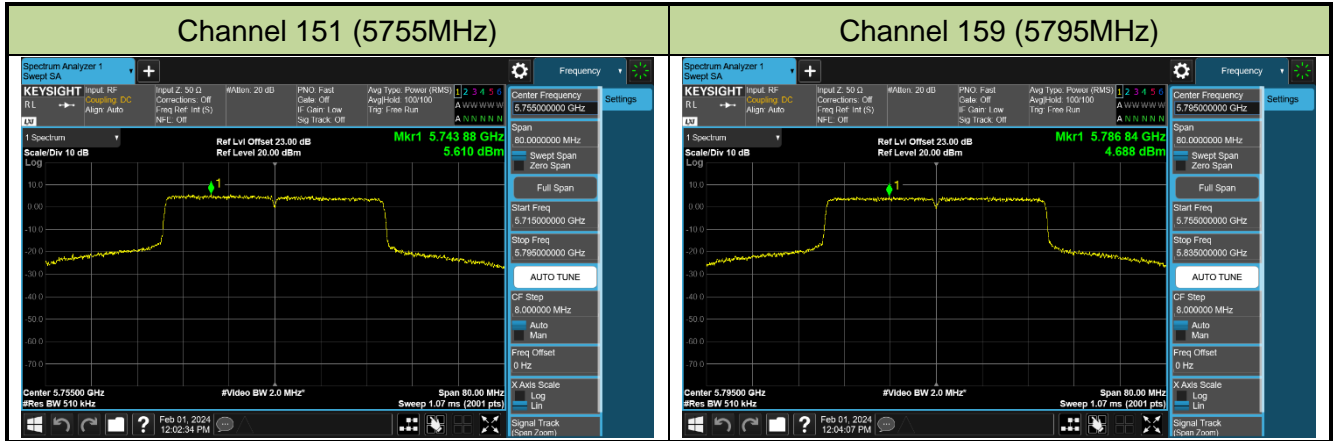

802.11ax-HE40 Power Spectral Density - Ant 1

Channel 38 (5190MHz)

Channel 46 (5230MHz)

Channel 54 (5270MHz)

Channel 62 (5310MHz)

Channel 102 (5510MHz)

Channel 110 (5550MHz)

Channel 134 (5670MHz)

Channel 142 (5710MHz)

802.11ax-HE80 Power Spectral Density - Ant 1

Channel 42 (5210MHz)

Channel 58 (5290MHz)

Channel 106 (5530MHz)

Channel 122 (5610MHz)

Channel 138 (5690MHz)

Channel 155 (5775MHz)