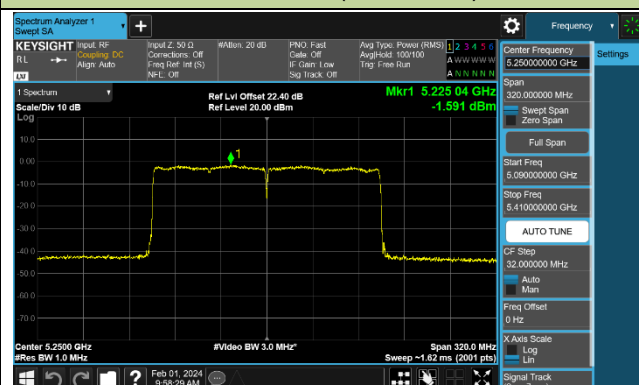

802.11be-EHT80 Power Spectral Density - Ant 0

Channel 42 (5210MHz)

Channel 58 (5290MHz)

Channel 106 (5530MHz)

Channel 122 (5610MHz)

Channel 138 (5690MHz)

Channel 155 (5775MHz)

802.11be-EHT160 Power Spectral Density - Ant 0

Channel 50 (5250MHz)

Channel 114 (5570MHz)

802.11a Power Spectral Density - Ant 1

Channel 36 (5180MHz)

Channel 44 (5220MHz)

Channel 48 (5240MHz)

Channel 52 (5260MHz)

Channel 60 (5300MHz)