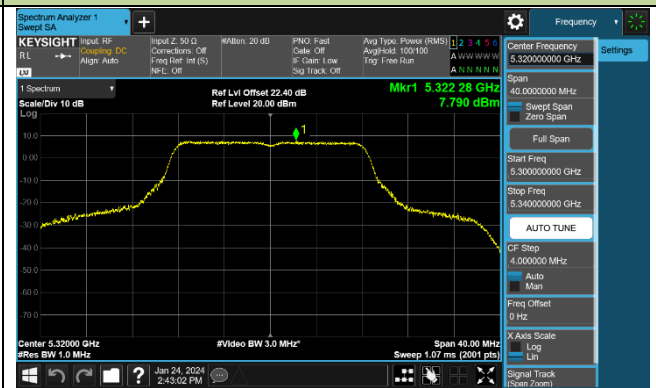

802.11be-EHT80 Power Spectral Density - Ant 0

Channel 42 (5210MHz)

Channel 58 (5290MHz)

Channel 106 (5530MHz)

Channel 122 (5610MHz)

Channel 138 (5690MHz)

Channel 155 (5775MHz)

802.11be-EHT160 Power Spectral Density - Ant 0

Channel 50 (5250MHz)

Channel 114 (5570MHz)

802.11a Power Spectral Density - Ant 1

Channel 36 (5180MHz)

Channel 44 (5220MHz)

Channel 48 (5240MHz)

Channel 52 (5260MHz)

Channel 60 (5300MHz)

Channel 64 (5320MHz)

Channel 100 (5500MHz)

Channel 116 (5580MHz)

802.11ac-VHT20 Power Spectral Density - Ant 1

Channel 36 (5180MHz)

Channel 44 (5220MHz)

Channel 48 (5240MHz)

Channel 52 (5260MHz)