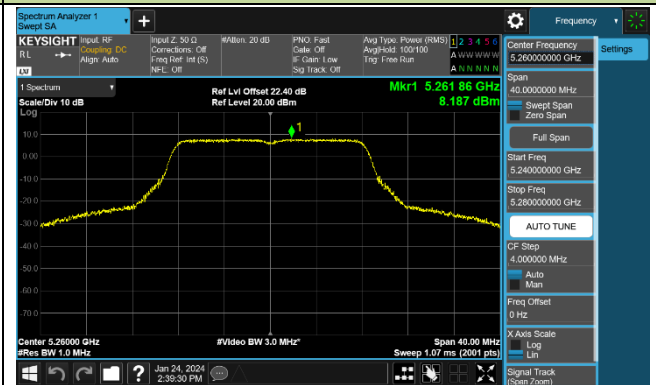

802.11be-EHT80 Power Spectral Density - Ant 0

Channel 42 (5210MHz)

Channel 58 (5290MHz)

Channel 106 (5530MHz)

Channel 122 (5610MHz)

Channel 138 (5690MHz)

Channel 155 (5775MHz)

802.11be-EHT160 Power Spectral Density - Ant 0

Channel 50 (5250MHz)

Channel 114 (5570MHz)

802.11a Power Spectral Density - Ant 1

Channel 36 (5180MHz)

Channel 44 (5220MHz)

Channel 48 (5240MHz)

Channel 52 (5260MHz)

Channel 60 (5300MHz)

Channel 64 (5320MHz)

Channel 100 (5500MHz)

Channel 116 (5580MHz)

802.11ac-VHT20 Power Spectral Density - Ant 1

Channel 36 (5180MHz)

Channel 44 (5220MHz)

Channel 48 (5240MHz)

Channel 52 (5260MHz)