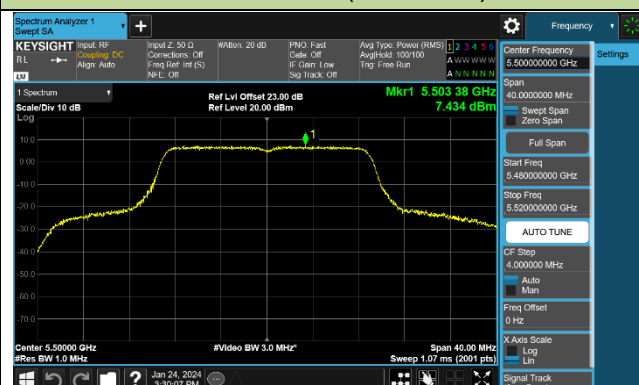

Channel 100 (5500MHz)