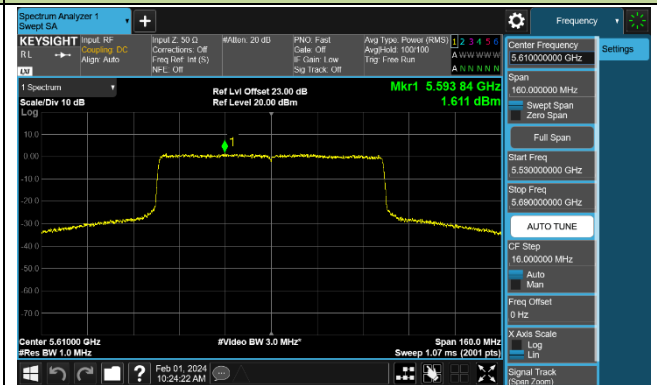

Channel 142 (5710MHz)

802.11ax-HE80 Power Spectral Density - Ant 1

Channel 42 (5210MHz)

Channel 58 (5290MHz)

Channel 106 (5530MHz)

Channel 122 (5610MHz)

Channel 138 (5690MHz)

Channel 155 (5775MHz)

802.11ax-HE160 Power Spectral Density - Ant 1

Channel 50 (5250MHz)

Channel 114 (5570MHz)