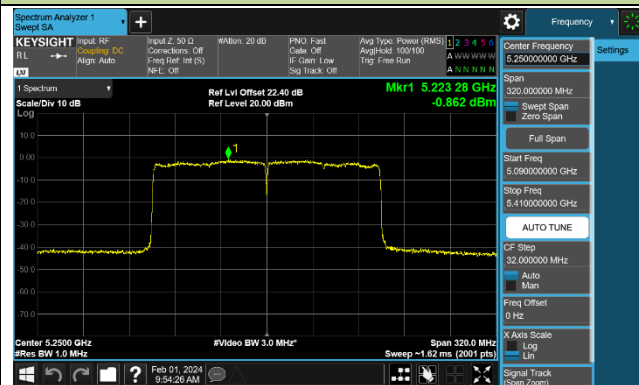

Channel 142 (5710MHz)

802.11ax-HE80 Power Spectral Density - Ant 1

Channel 42 (5210MHz)

Channel 58 (5290MHz)

Channel 106 (5530MHz)

Channel 122 (5610MHz)

Channel 138 (5690MHz)

Channel 155 (5775MHz)

802.11ax-HE160 Power Spectral Density - Ant 1

Channel 50 (5250MHz)

Channel 114 (5570MHz)