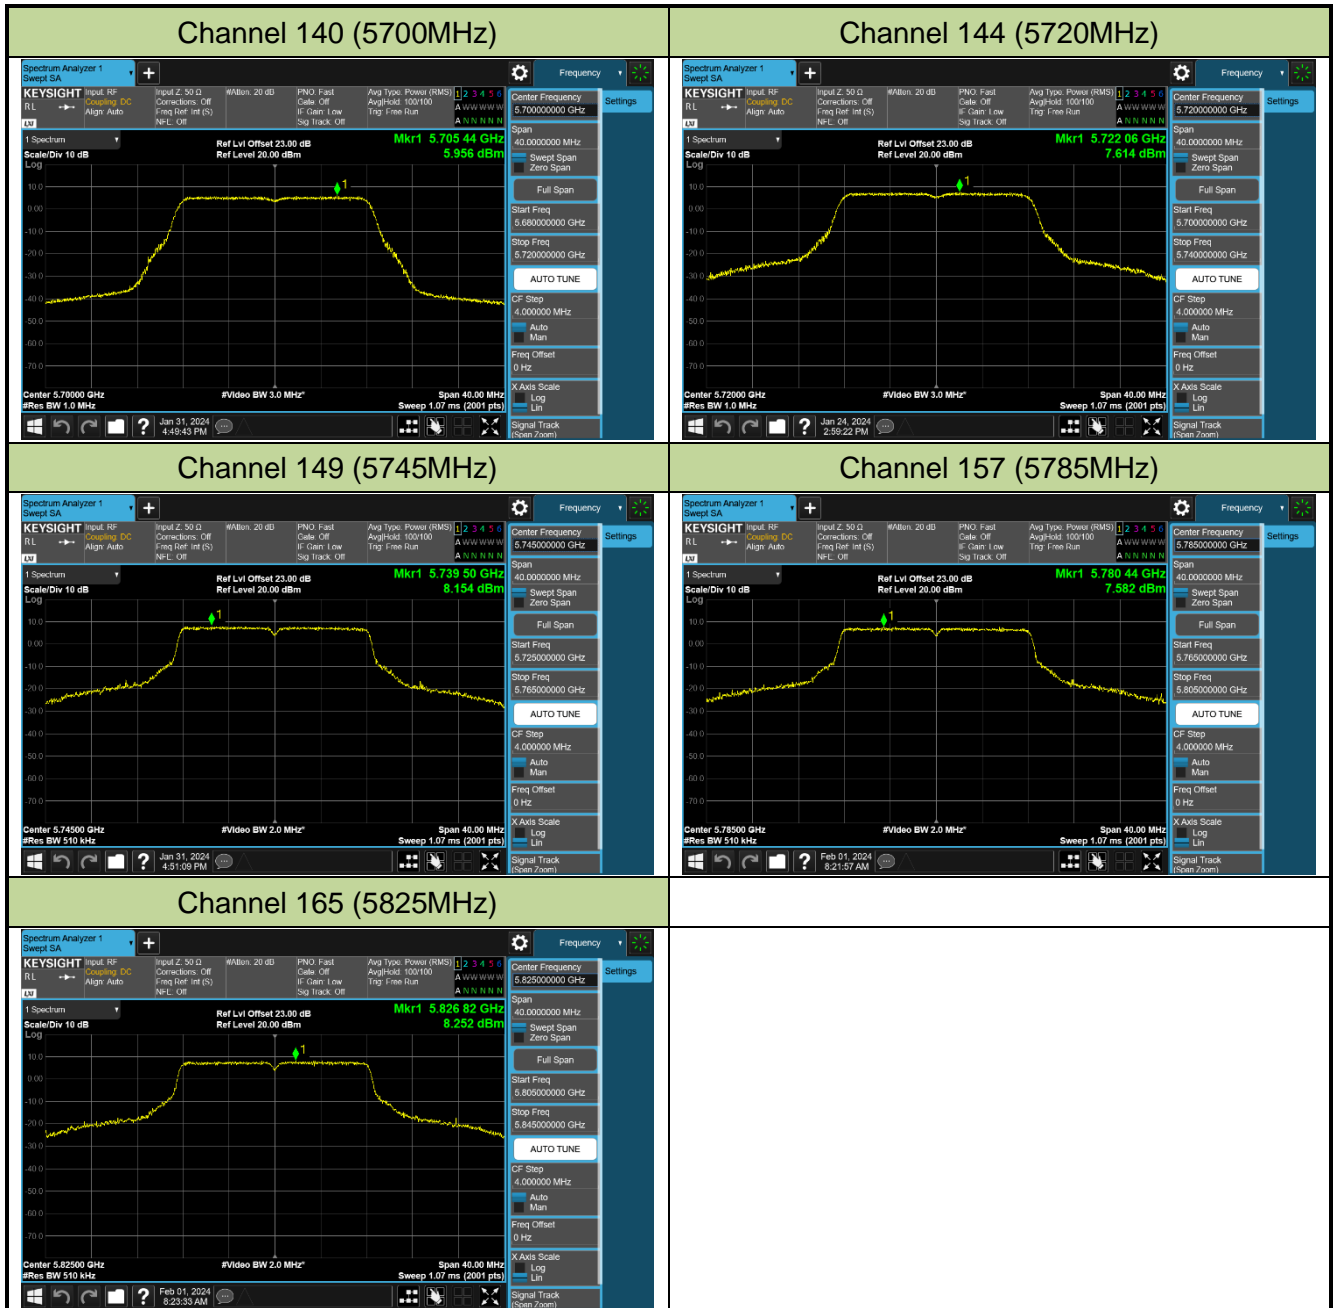

Channel 64 (5320MHz)

Channel 100 (5500MHz)

Channel 116 (5580MHz)

802.11ac-VHT20 Power Spectral Density - Ant 1

Channel 36 (5180MHz)

Channel 44 (5220MHz)

Channel 48 (5240MHz)

Channel 52 (5260MHz)

Channel 60 (5300MHz)

Channel 64 (5320MHz)

Channel 100 (5500MHz)

Channel 116 (5580MHz)

802.11ac-VHT40 Power Spectral Density - Ant 1

Channel 38 (5190MHz)

Channel 46 (5230MHz)

Channel 54 (5270MHz)