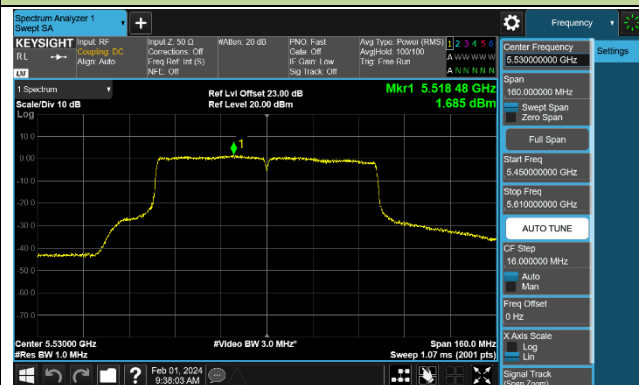

Channel 62 (5310MHz)

Channel 102 (5510MHz)

Channel 110 (5550MHz)

Channel 134 (5670MHz)

Channel 142 (5710MHz)

802.11ac-VHT80 Power Spectral Density - Ant 1

Channel 42 (5210MHz)

Channel 58 (5290MHz)

Channel 106 (5530MHz)

Channel 122 (5610MHz)

Channel 138 (5690MHz)

Channel 155 (5775MHz)

802.11ac-VHT160 Power Spectral Density - Ant 1

Channel 50 (5250MHz)

Channel 114 (5570MHz)

802.11ax-HE20 Power Spectral Density - Ant 1