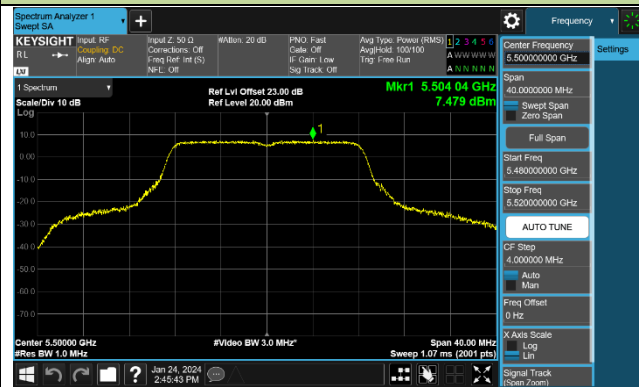

802.11be-EHT80 Power Spectral Density - Ant 0

Channel 42 (5210MHz)

Channel 58 (5290MHz)

Channel 106 (5530MHz)

Channel 122 (5610MHz)

Channel 138 (5690MHz)

Channel 155 (5775MHz)

802.11be-EHT160 Power Spectral Density - Ant 0

Channel 50 (5250MHz)

Channel 114 (5570MHz)

802.11a Power Spectral Density - Ant 1

Channel 36 (5180MHz)

Channel 44 (5220MHz)

Channel 48 (5240MHz)

Channel 52 (5260MHz)

Channel 60 (5300MHz)

Channel 64 (5320MHz)

Channel 100 (5500MHz)

Channel 116 (5580MHz)

802.11ac-VHT20 Power Spectral Density - Ant 1

Channel 36 (5180MHz)

Channel 44 (5220MHz)

Channel 48 (5240MHz)

Channel 52 (5260MHz)