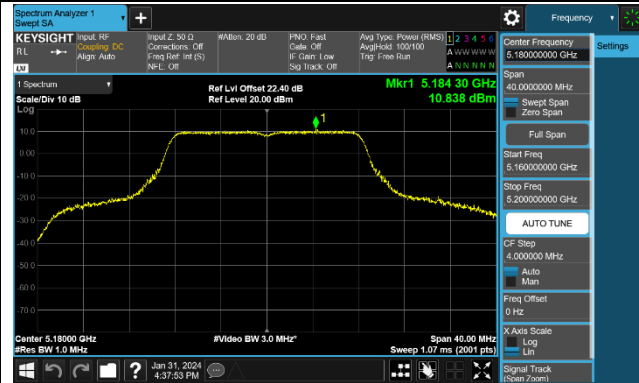

802.11be-EHT80 Power Spectral Density - Ant 0

Channel 42 (5210MHz)

Channel 58 (5290MHz)

Channel 106 (5530MHz)

Channel 122 (5610MHz)

Channel 138 (5690MHz)

Channel 155 (5775MHz)

802.11be-EHT160 Power Spectral Density - Ant 0

Channel 50 (5250MHz)

Channel 114 (5570MHz)

802.11a Power Spectral Density - Ant 1

Channel 36 (5180MHz)

Channel 44 (5220MHz)

Channel 48 (5240MHz)

Channel 52 (5260MHz)

Channel 60 (5300MHz)

Channel 64 (5320MHz)

Channel 100 (5500MHz)

Channel 116 (5580MHz)

802.11ac-VHT20 Power Spectral Density - Ant 1

Channel 36 (5180MHz)

Channel 44 (5220MHz)

Channel 48 (5240MHz)

Channel 52 (5260MHz)