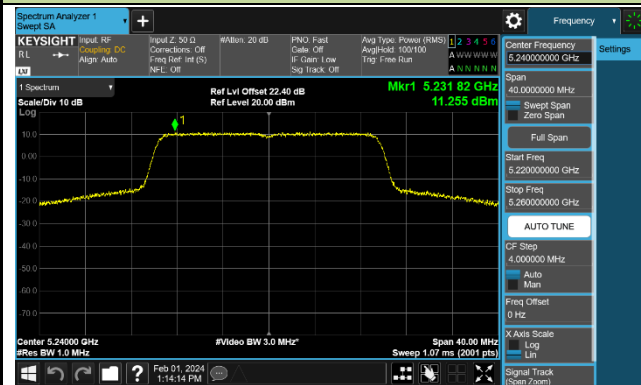

802.11ac-VHT160 Power Spectral Density - Ant 0

Channel 50 (5250MHz)

Channel 114 (5570MHz)

802.11ax-HE20 Power Spectral Density - Ant 0

Channel 36 (5180MHz)

Channel 44 (5220MHz)

Channel 48 (5240MHz)

Channel 52 (5260MHz)