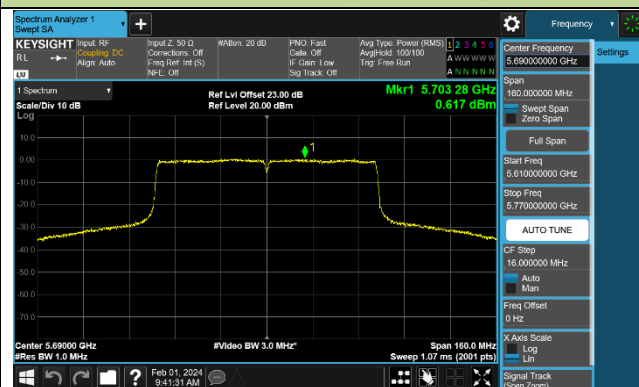

Channel 142 (5710MHz)

802.11ac-VHT80 Power Spectral Density - Ant 0

Channel 42 (5210MHz)

Channel 58 (5290MHz)

Channel 106 (5530MHz)

Channel 122 (5610MHz)

Channel 138 (5690MHz)

Channel 155 (5775MHz)

802.11ac-VHT160 Power Spectral Density - Ant 0

Channel 50 (5250MHz)

Channel 114 (5570MHz)

802.11ax-HE20 Power Spectral Density - Ant 0

Channel 36 (5180MHz)

Channel 44 (5220MHz)

Channel 48 (5240MHz)

Channel 52 (5260MHz)