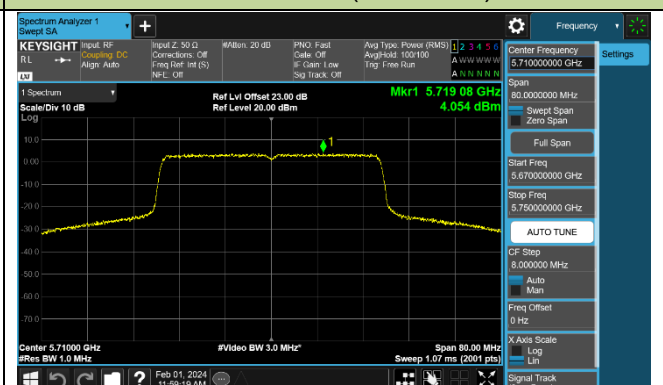

Channel 62 (5310MHz)

Channel 102 (5510MHz)

Channel 110 (5550MHz)

Channel 134 (5670MHz)

Channel 142 (5710MHz)

802.11ax-HE80 Power Spectral Density - Ant 0

Channel 42 (5210MHz)

Channel 58 (5290MHz)

Channel 106 (5530MHz)

Channel 122 (5610MHz)

Channel 138 (5690MHz)

Channel 155 (5775MHz)

802.11ax-HE160 Power Spectral Density - Ant 0

Channel 50 (5250MHz)

Channel 114 (5570MHz)

802.11be-EHT20 Power Spectral Density - Ant 0