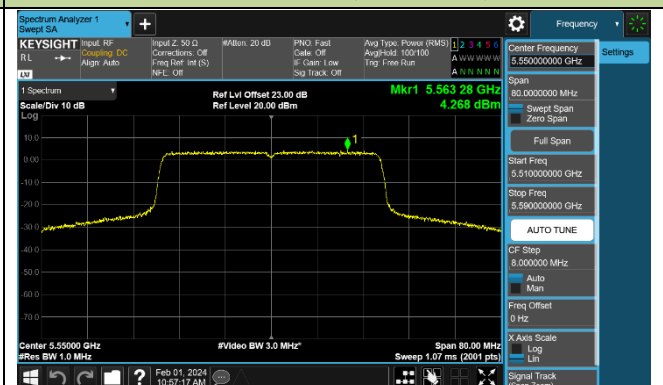

Channel 60 (5300MHz)

Channel 64 (5320MHz)

Channel 100 (5500MHz)

Channel 116 (5580MHz)

802.11ax-HE40 Power Spectral Density - Ant 0

Channel 38 (5190MHz)

Channel 46 (5230MHz)

Channel 54 (5270MHz)

Channel 62 (5310MHz)

Channel 102 (5510MHz)

Channel 110 (5550MHz)

Channel 134 (5670MHz)

Channel 142 (5710MHz)

802.11ax-HE80 Power Spectral Density - Ant 0

Channel 42 (5210MHz)

Channel 58 (5290MHz)