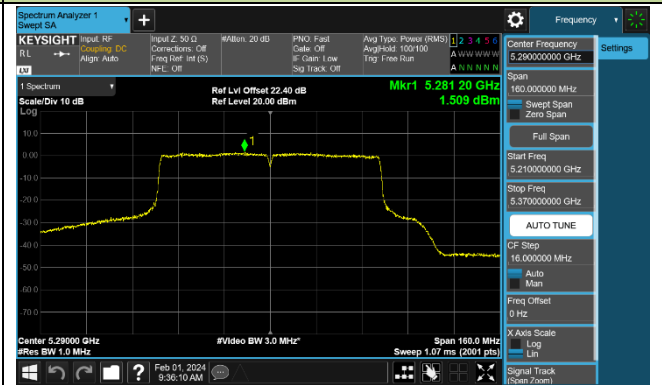

Channel 142 (5710MHz)

802.11ac-VHT80 Power Spectral Density - Ant 0

Channel 42 (5210MHz)

Channel 58 (5290MHz)

Channel 106 (5530MHz)

Channel 122 (5610MHz)

Channel 138 (5690MHz)

Channel 155 (5775MHz)

802.11ac-VHT160 Power Spectral Density - Ant 0

Channel 50 (5250MHz)

Channel 114 (5570MHz)

802.11ax-HE20 Power Spectral Density - Ant 0

Channel 36 (5180MHz)

Channel 44 (5220MHz)

Channel 48 (5240MHz)

Channel 52 (5260MHz)