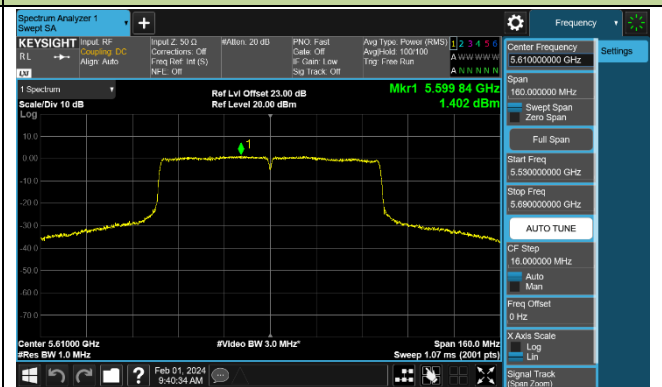

Channel 142 (5710MHz)

802.11ac-VHT80 Power Spectral Density - Ant 0

Channel 42 (5210MHz)

Channel 58 (5290MHz)

Channel 106 (5530MHz)

Channel 122 (5610MHz)

Channel 138 (5690MHz)

Channel 155 (5775MHz)

802.11ac-VHT160 Power Spectral Density - Ant 0

Channel 50 (5250MHz)

Channel 114 (5570MHz)

802.11ax-HE20 Power Spectral Density - Ant 0

Channel 36 (5180MHz)

Channel 44 (5220MHz)

Channel 48 (5240MHz)

Channel 52 (5260MHz)