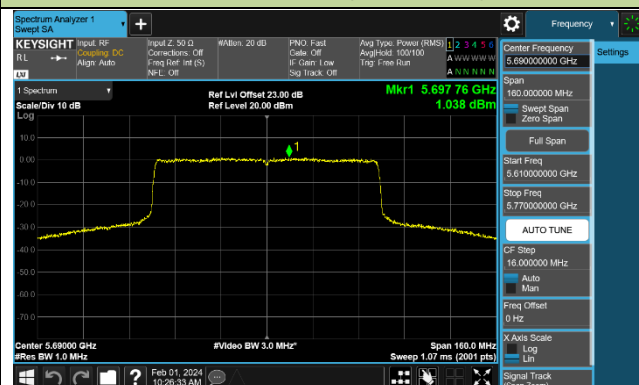

Channel 62 (5310MHz)

Channel 102 (5510MHz)

Channel 110 (5550MHz)

Channel 134 (5670MHz)

Channel 142 (5710MHz)

802.11ax-HE80 Power Spectral Density - Ant 0

Channel 42 (5210MHz)

Channel 58 (5290MHz)

Channel 106 (5530MHz)

Channel 122 (5610MHz)

Channel 138 (5690MHz)

Channel 155 (5775MHz)

802.11ax-HE160 Power Spectral Density - Ant 0

Channel 50 (5250MHz)

Channel 114 (5570MHz)

802.11be-EHT20 Power Spectral Density - Ant 0