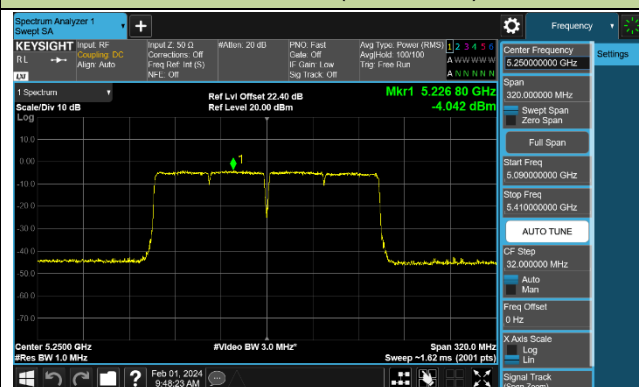

Channel 142 (5710MHz)

802.11ac-VHT80 Power Spectral Density - Ant 0

Channel 42 (5210MHz)

Channel 58 (5290MHz)

Channel 106 (5530MHz)

Channel 122 (5610MHz)

Channel 138 (5690MHz)

Channel 155 (5775MHz)

802.11ac-VHT160 Power Spectral Density - Ant 0

Channel 50 (5250MHz)

Channel 114 (5570MHz)

802.11ax-HE20 Power Spectral Density - Ant 0

Channel 36 (5180MHz)

Channel 44 (5220MHz)

Channel 48 (5240MHz)

Channel 52 (5260MHz)