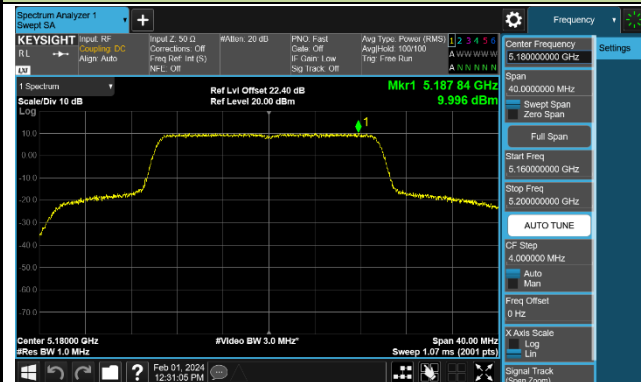

802.11be-EHT20 Power Spectral Density - Ant 0

Channel 36 (5180MHz)