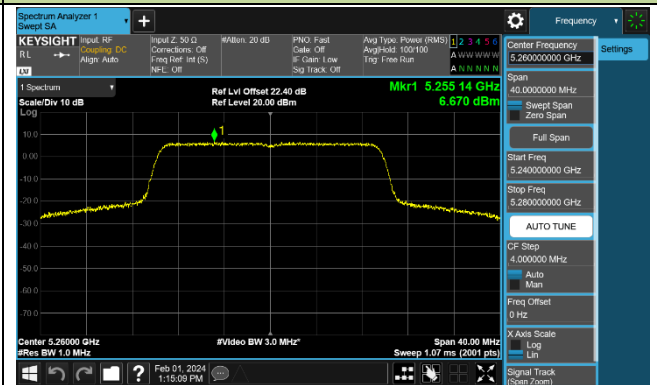

802.11ac-VHT160 Power Spectral Density - Ant 0

Channel 50 (5250MHz)

Channel 114 (5570MHz)

802.11ax-HE20 Power Spectral Density - Ant 0

Channel 36 (5180MHz)

Channel 44 (5220MHz)

Channel 48 (5240MHz)

Channel 52 (5260MHz)

Channel 60 (5300MHz)

Channel 64 (5320MHz)

Channel 100 (5500MHz)

Channel 116 (5580MHz)

802.11ax-HE40 Power Spectral Density - Ant 0

Channel 38 (5190MHz)

Channel 46 (5230MHz)

Channel 54 (5270MHz)