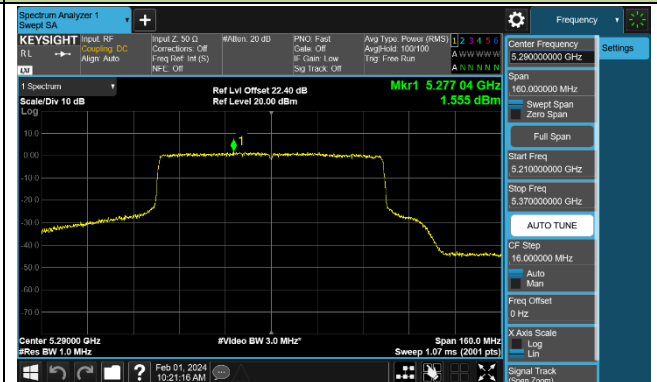

Channel 62 (5310MHz)

Channel 102 (5510MHz)

Channel 110 (5550MHz)

Channel 134 (5670MHz)

Channel 142 (5710MHz)

802.11ax-HE80 Power Spectral Density - Ant 0

Channel 42 (5210MHz)

Channel 58 (5290MHz)

Channel 106 (5530MHz)

Channel 122 (5610MHz)

Channel 138 (5690MHz)

Channel 155 (5775MHz)

802.11ax-HE160 Power Spectral Density - Ant 0

Channel 50 (5250MHz)

Channel 114 (5570MHz)

802.11be-EHT20 Power Spectral Density - Ant 0