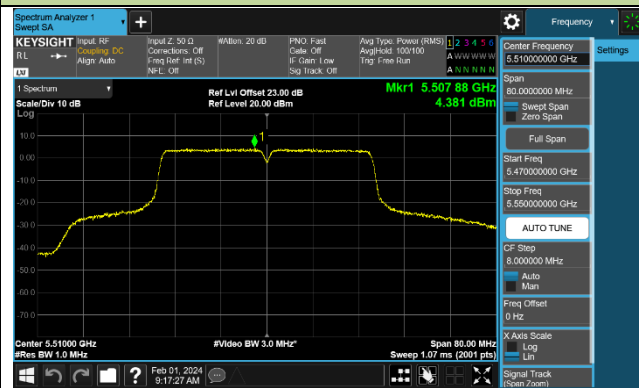

802.11ac-VHT40 Power Spectral Density - Ant 0

Channel 38 (5190MHz)

Channel 46 (5230MHz)

Channel 54 (5270MHz)

Channel 62 (5310MHz)

Channel 102 (5510MHz)

Channel 110 (5550MHz)

Channel 134 (5670MHz)

Channel 142 (5710MHz)

802.11ac-VHT80 Power Spectral Density - Ant 0

Channel 42 (5210MHz)

Channel 58 (5290MHz)

Channel 106 (5530MHz)

Channel 122 (5610MHz)

Channel 138 (5690MHz)

Channel 155 (5775MHz)