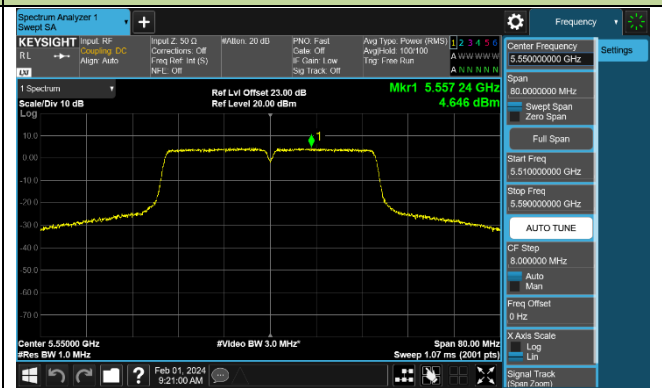

802.11ac-VHT40 Power Spectral Density - Ant 0

Channel 38 (5190MHz)

Channel 46 (5230MHz)

Channel 54 (5270MHz)

Channel 62 (5310MHz)

Channel 102 (5510MHz)

Channel 110 (5550MHz)

Channel 134 (5670MHz)

Channel 142 (5710MHz)

802.11ac-VHT80 Power Spectral Density - Ant 0

Channel 42 (5210MHz)

Channel 58 (5290MHz)

Channel 106 (5530MHz)

Channel 122 (5610MHz)

Channel 138 (5690MHz)

Channel 155 (5775MHz)