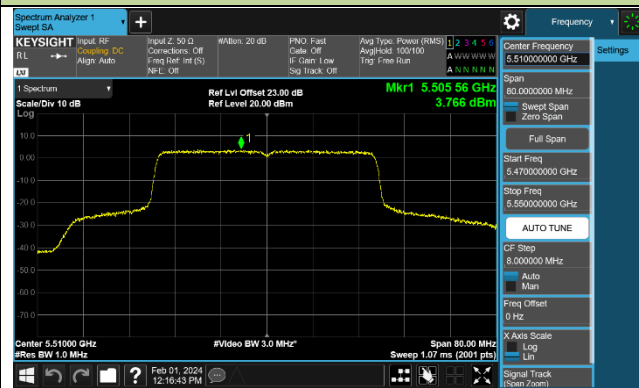

802.11be-EHT40 Power Spectral Density - Ant 0

Channel 38 (5190MHz)

Channel 46 (5230MHz)

Channel 54 (5270MHz)

Channel 62 (5310MHz)

Channel 102 (5510MHz)

Channel 110 (5550MHz)

Channel 134 (5670MHz)

Channel 142 (5710MHz)