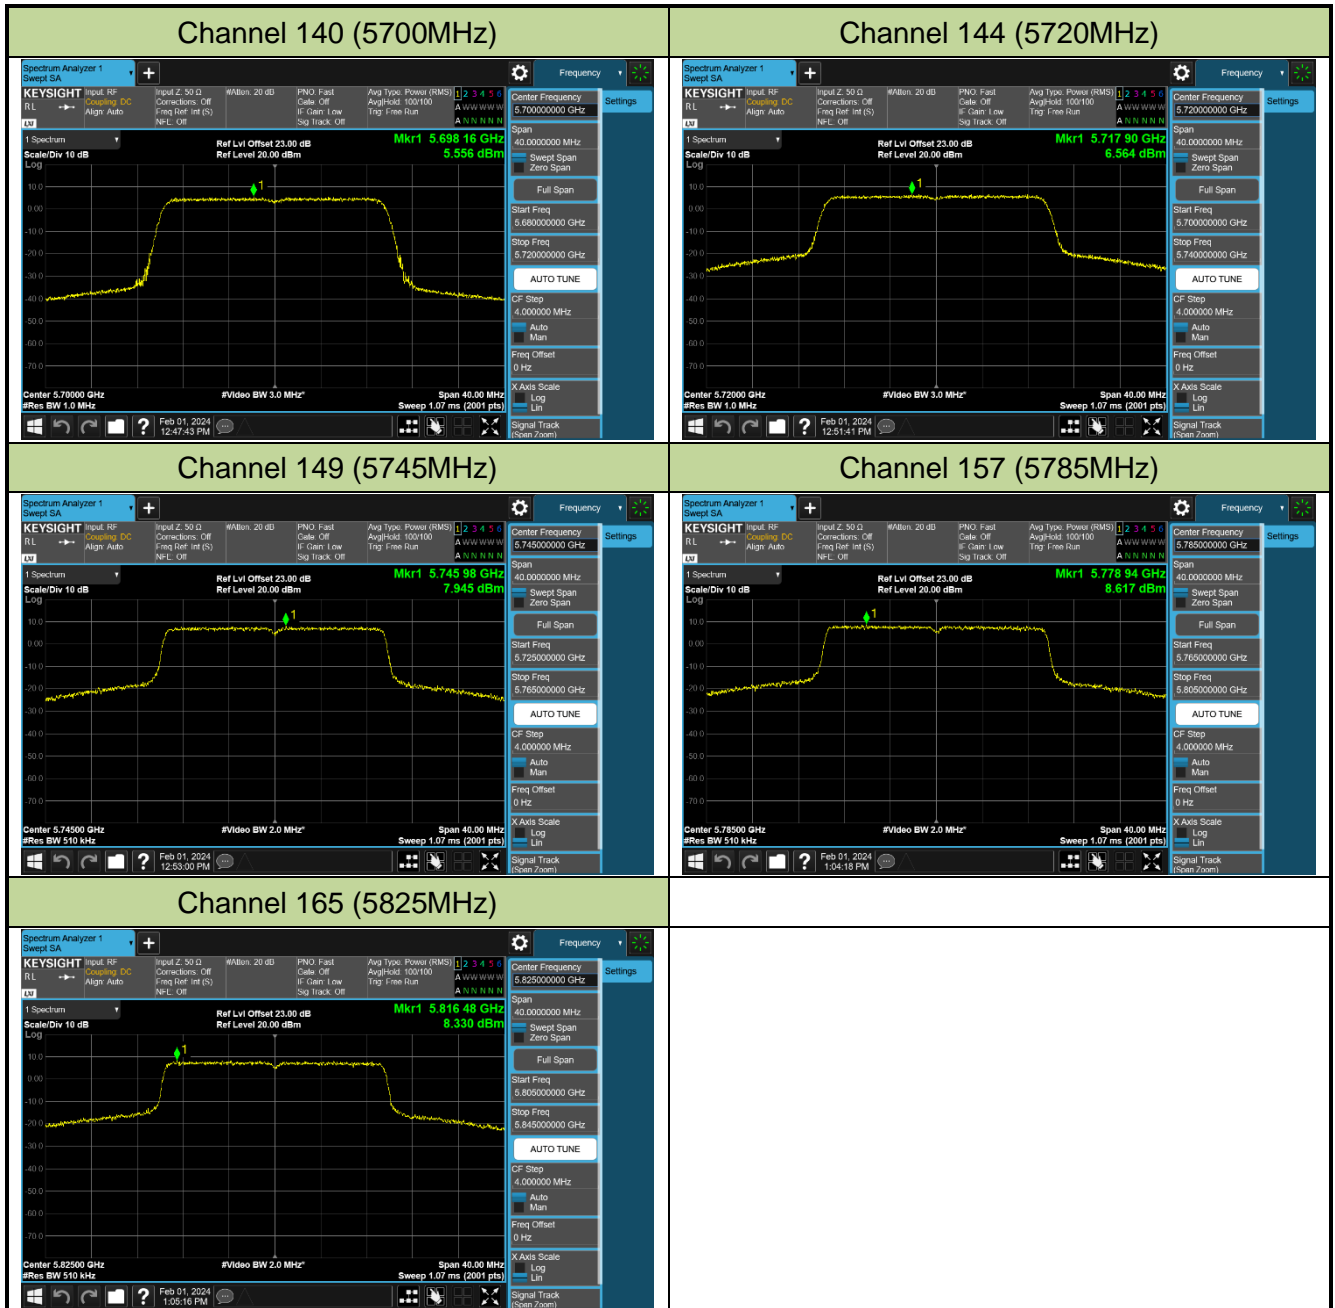

Channel 106 (5530MHz)

Channel 122 (5610MHz)

Channel 138 (5690MHz)

Channel 155 (5775MHz)

802.11ax-HE160 Power Spectral Density - Ant 0

Channel 50 (5250MHz)

Channel 114 (5570MHz)

802.11be-EHT20 Power Spectral Density - Ant 0

Channel 36 (5180MHz)

Channel 44 (5220MHz)

Channel 48 (5240MHz)

Channel 52 (5260MHz)

Channel 60 (5300MHz)

Channel 64 (5320MHz)

Channel 100 (5500MHz)

Channel 116 (5580MHz)

802.11be-EHT40 Power Spectral Density - Ant 0

Channel 38 (5190MHz)

Channel 46 (5230MHz)

Channel 54 (5270MHz)

Channel 62 (5310MHz)

Channel 102 (5510MHz)

Channel 110 (5550MHz)

Channel 134 (5670MHz)

Channel 142 (5710MHz)