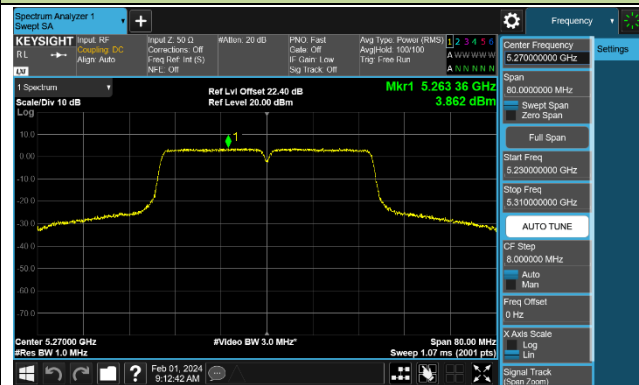

802.11ac-VHT40 Power Spectral Density - Ant 0

Channel 38 (5190MHz)

Channel 46 (5230MHz)

Channel 54 (5270MHz)

Channel 62 (5310MHz)

Channel 102 (5510MHz)

Channel 110 (5550MHz)

Channel 134 (5670MHz)

Channel 142 (5710MHz)

802.11ac-VHT80 Power Spectral Density - Ant 0

Channel 42 (5210MHz)

Channel 58 (5290MHz)

Channel 106 (5530MHz)

Channel 122 (5610MHz)

Channel 138 (5690MHz)

Channel 155 (5775MHz)