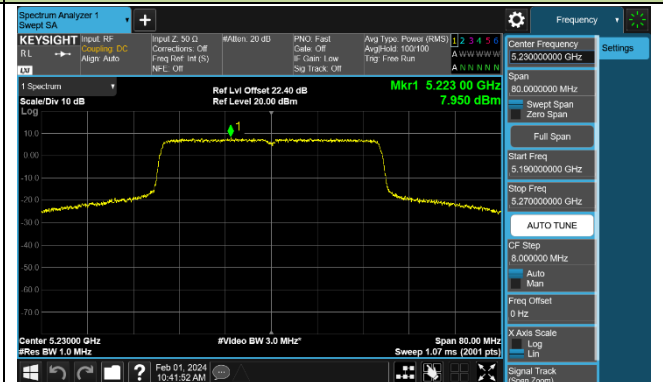

Channel 60 (5300MHz)

Channel 64 (5320MHz)

Channel 100 (5500MHz)

Channel 116 (5580MHz)

802.11ax-HE40 Power Spectral Density - Ant 0

Channel 38 (5190MHz)

Channel 46 (5230MHz)

Channel 54 (5270MHz)

Channel 62 (5310MHz)

Channel 102 (5510MHz)

Channel 110 (5550MHz)

Channel 134 (5670MHz)

Channel 142 (5710MHz)

802.11ax-HE80 Power Spectral Density - Ant 0

Channel 42 (5210MHz)

Channel 58 (5290MHz)