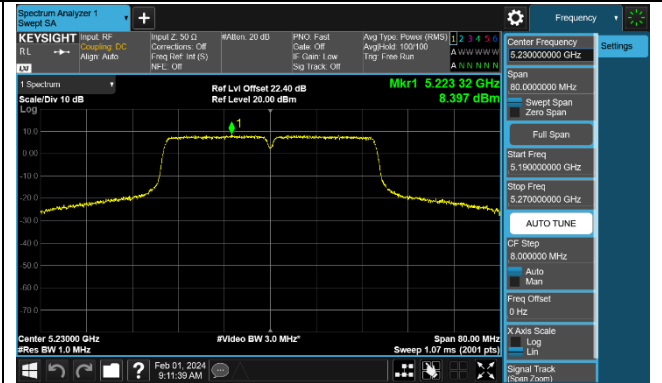

802.11ac-VHT40 Power Spectral Density - Ant 0

Channel 38 (5190MHz)

Channel 46 (5230MHz)

Channel 54 (5270MHz)

Channel 62 (5310MHz)

Channel 102 (5510MHz)

Channel 110 (5550MHz)

Channel 134 (5670MHz)

Channel 142 (5710MHz)

802.11ac-VHT80 Power Spectral Density - Ant 0

Channel 42 (5210MHz)

Channel 58 (5290MHz)

Channel 106 (5530MHz)

Channel 122 (5610MHz)

Channel 138 (5690MHz)

Channel 155 (5775MHz)