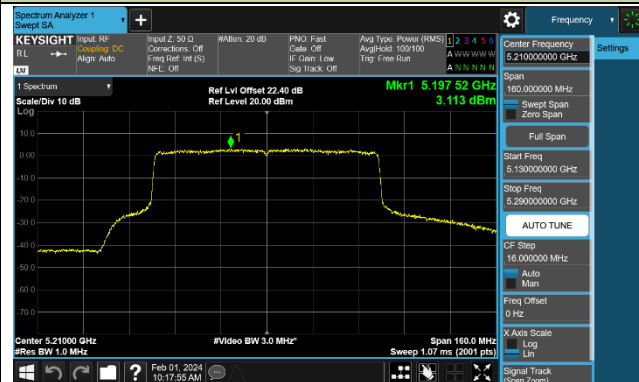

Channel 62 (5310MHz)

Channel 102 (5510MHz)

Channel 110 (5550MHz)

Channel 134 (5670MHz)

Channel 142 (5710MHz)

802.11ax-HE80 Power Spectral Density - Ant 0

Channel 42 (5210MHz)

Channel 58 (5290MHz)

Channel 106 (5530MHz)

Channel 122 (5610MHz)

Channel 138 (5690MHz)

Channel 155 (5775MHz)

802.11ax-HE160 Power Spectral Density - Ant 0

Channel 50 (5250MHz)

Channel 114 (5570MHz)

802.11be-EHT20 Power Spectral Density - Ant 0