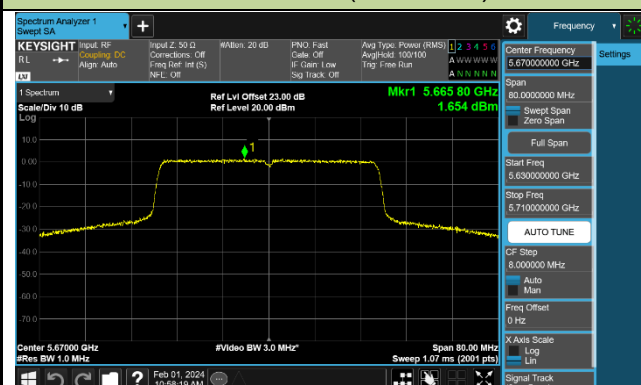

Channel 62 (5310MHz)

Channel 102 (5510MHz)

Channel 110 (5550MHz)

Channel 134 (5670MHz)

Channel 142 (5710MHz)

802.11ax-HE80 Power Spectral Density - Ant 0

Channel 42 (5210MHz)

Channel 58 (5290MHz)