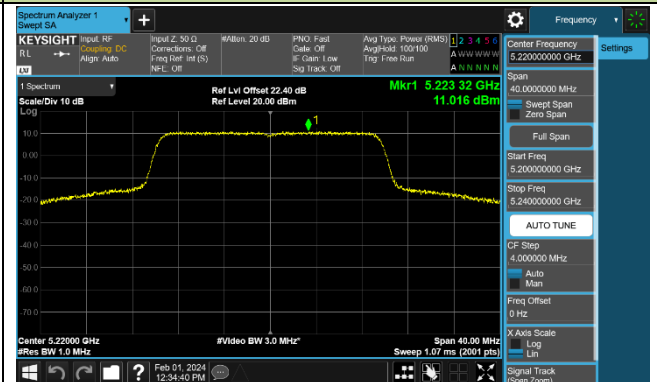

Channel 44 (5220MHz)