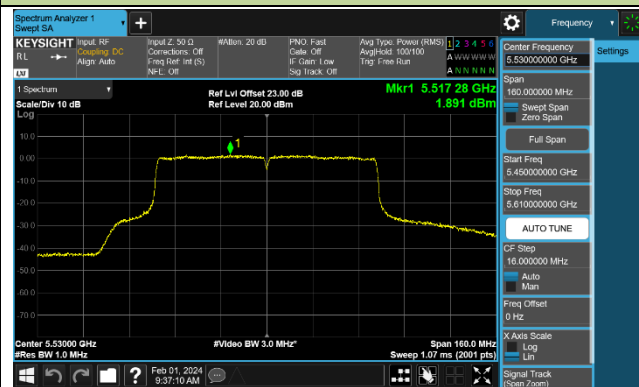

Channel 142 (5710MHz)

802.11ac-VHT80 Power Spectral Density - Ant 0

Channel 42 (5210MHz)

Channel 58 (5290MHz)

Channel 106 (5530MHz)

Channel 122 (5610MHz)

Channel 138 (5690MHz)

Channel 155 (5775MHz)

802.11ac-VHT160 Power Spectral Density - Ant 0

Channel 50 (5250MHz)

Channel 114 (5570MHz)

802.11ax-HE20 Power Spectral Density - Ant 0

Channel 36 (5180MHz)

Channel 44 (5220MHz)

Channel 48 (5240MHz)

Channel 52 (5260MHz)