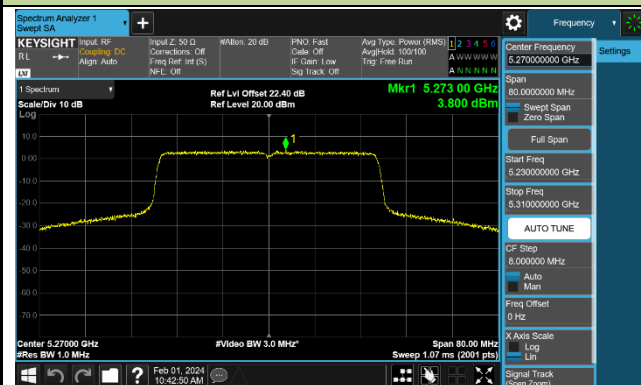

Channel 60 (5300MHz)

Channel 64 (5320MHz)

Channel 100 (5500MHz)

Channel 116 (5580MHz)

802.11ax-HE40 Power Spectral Density - Ant 0

Channel 38 (5190MHz)

Channel 46 (5230MHz)

Channel 54 (5270MHz)

Channel 62 (5310MHz)

Channel 102 (5510MHz)

Channel 110 (5550MHz)

Channel 134 (5670MHz)

Channel 142 (5710MHz)

802.11ax-HE80 Power Spectral Density - Ant 0

Channel 42 (5210MHz)

Channel 58 (5290MHz)