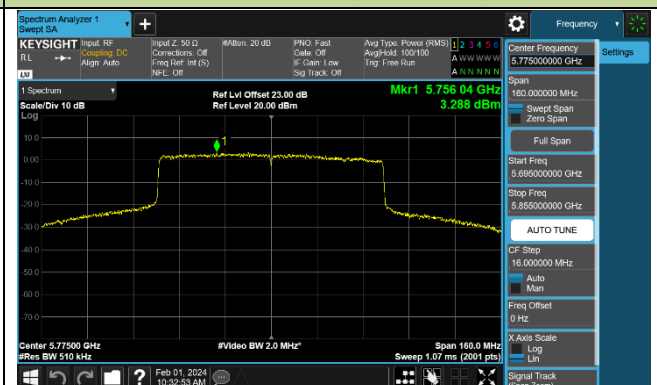

Channel 106 (5530MHz)

Channel 122 (5610MHz)

Channel 138 (5690MHz)

Channel 155 (5775MHz)

802.11ax-HE160 Power Spectral Density - Ant 0

Channel 50 (5250MHz)

Channel 114 (5570MHz)

802.11be-EHT20 Power Spectral Density - Ant 0