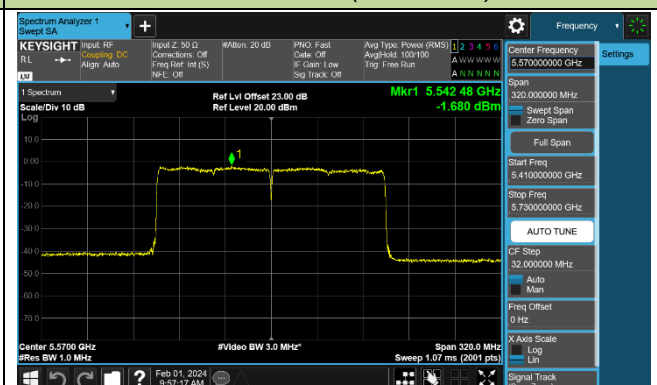

Channel 62 (5310MHz)

Channel 102 (5510MHz)

Channel 110 (5550MHz)

Channel 134 (5670MHz)

Channel 142 (5710MHz)

802.11ax-HE80 Power Spectral Density - Ant 0

Channel 42 (5210MHz)

Channel 58 (5290MHz)

Channel 106 (5530MHz)

Channel 122 (5610MHz)

Channel 138 (5690MHz)

Channel 155 (5775MHz)

802.11ax-HE160 Power Spectral Density - Ant 0

Channel 50 (5250MHz)

Channel 114 (5570MHz)

802.11be-EHT20 Power Spectral Density - Ant 0