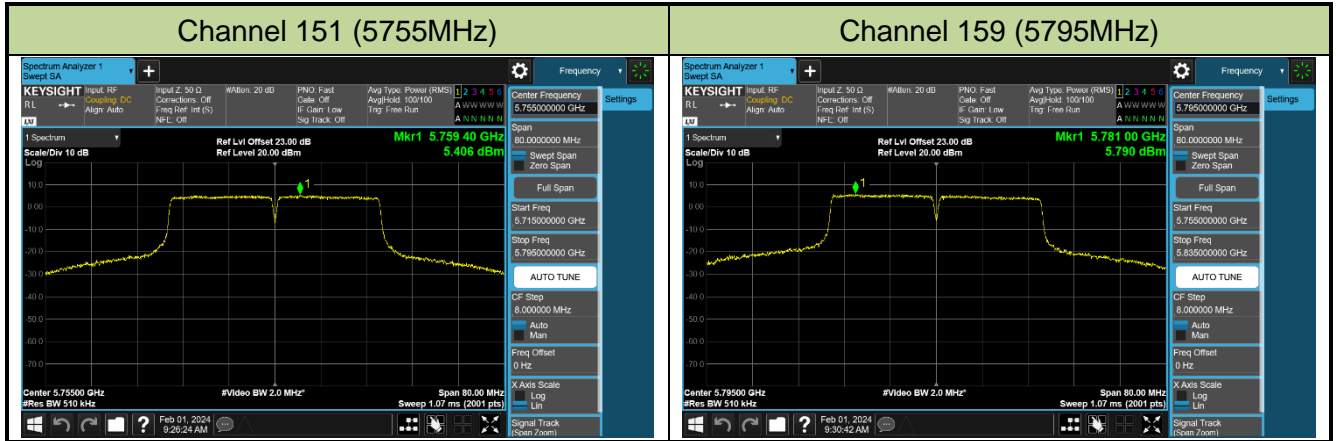

802.11ac-VHT40 Power Spectral Density - Ant 0

Channel 38 (5190MHz)

Channel 46 (5230MHz)

Channel 54 (5270MHz)

Channel 62 (5310MHz)

Channel 102 (5510MHz)

Channel 110 (5550MHz)

Channel 134 (5670MHz)

Channel 142 (5710MHz)

802.11ac-VHT80 Power Spectral Density - Ant 0

Channel 42 (5210MHz)

Channel 58 (5290MHz)

Channel 106 (5530MHz)

Channel 122 (5610MHz)

Channel 138 (5690MHz)

Channel 155 (5775MHz)