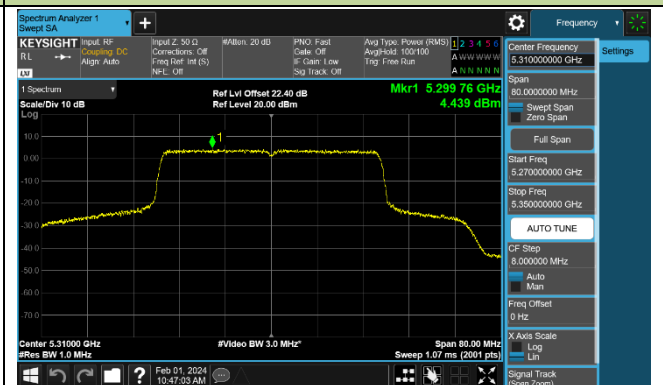

Channel 60 (5300MHz)

Channel 64 (5320MHz)

Channel 100 (5500MHz)

Channel 116 (5580MHz)

802.11ax-HE40 Power Spectral Density - Ant 0

Channel 38 (5190MHz)

Channel 46 (5230MHz)

Channel 54 (5270MHz)

Channel 62 (5310MHz)

Channel 102 (5510MHz)

Channel 110 (5550MHz)

Channel 134 (5670MHz)

Channel 142 (5710MHz)

802.11ax-HE80 Power Spectral Density - Ant 0

Channel 42 (5210MHz)

Channel 58 (5290MHz)