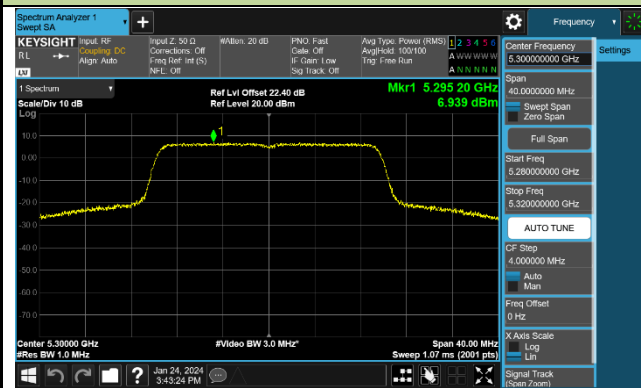

Channel 60 (5300MHz)