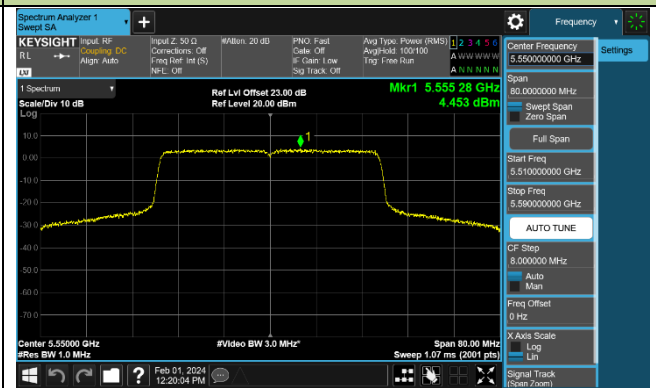

802.11be-EHT40 Power Spectral Density - Ant 0

Channel 38 (5190MHz)

Channel 46 (5230MHz)

Channel 54 (5270MHz)

Channel 62 (5310MHz)

Channel 102 (5510MHz)

Channel 110 (5550MHz)

Channel 134 (5670MHz)

Channel 142 (5710MHz)