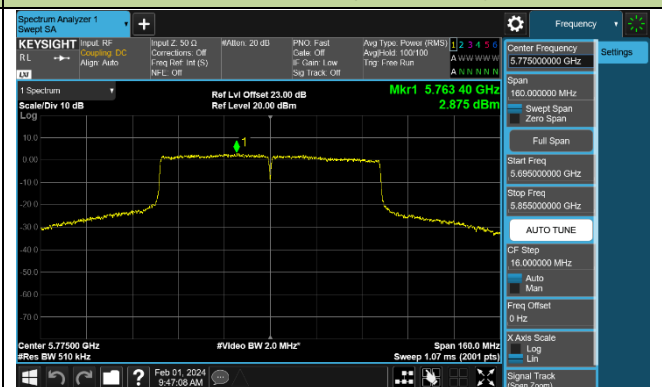

Channel 142 (5710MHz)

802.11ac-VHT80 Power Spectral Density - Ant 0

Channel 42 (5210MHz)

Channel 58 (5290MHz)

Channel 106 (5530MHz)

Channel 122 (5610MHz)

Channel 138 (5690MHz)

Channel 155 (5775MHz)

802.11ac-VHT160 Power Spectral Density - Ant 0

Channel 50 (5250MHz)

Channel 114 (5570MHz)

802.11ax-HE20 Power Spectral Density - Ant 0

Channel 36 (5180MHz)

Channel 44 (5220MHz)

Channel 48 (5240MHz)

Channel 52 (5260MHz)