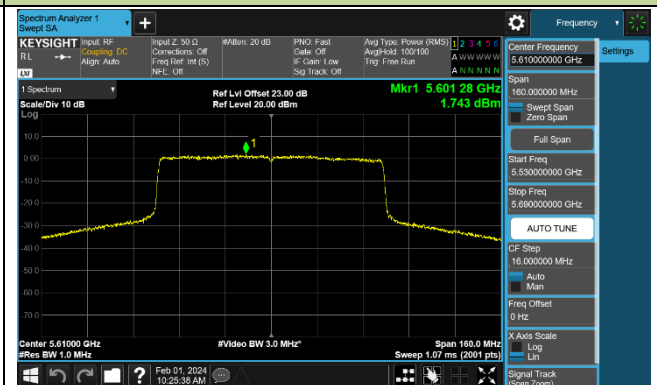

Channel 62 (5310MHz)

Channel 102 (5510MHz)

Channel 110 (5550MHz)

Channel 134 (5670MHz)

Channel 142 (5710MHz)

802.11ax-HE80 Power Spectral Density - Ant 0

Channel 42 (5210MHz)

Channel 58 (5290MHz)

Channel 106 (5530MHz)

Channel 122 (5610MHz)

Channel 138 (5690MHz)

Channel 155 (5775MHz)

802.11ax-HE160 Power Spectral Density - Ant 0

Channel 50 (5250MHz)

Channel 114 (5570MHz)

802.11be-EHT20 Power Spectral Density - Ant 0