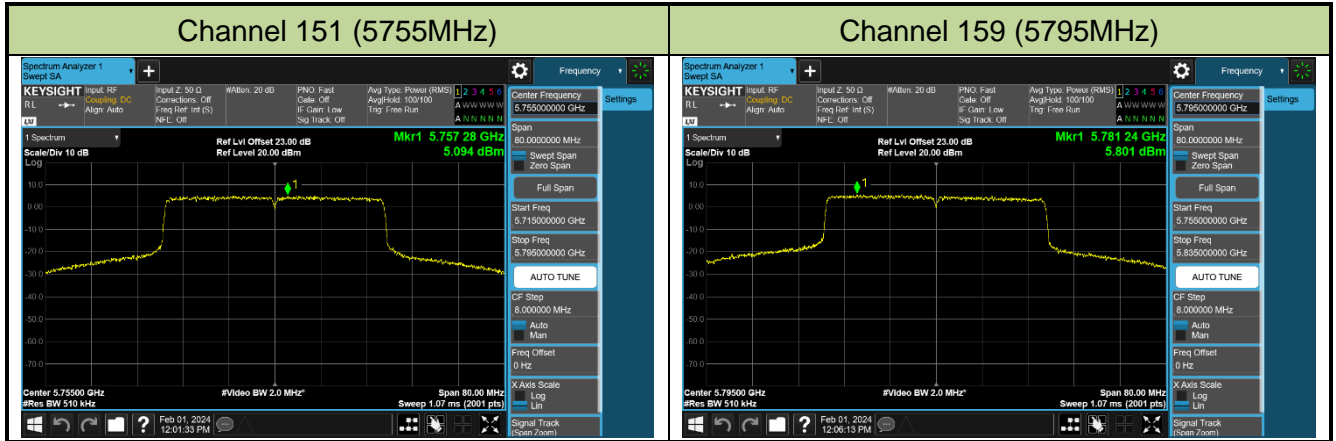

Channel 62 (5310MHz)

Channel 102 (5510MHz)

Channel 110 (5550MHz)

Channel 134 (5670MHz)

Channel 142 (5710MHz)

802.11ax-HE80 Power Spectral Density - Ant 0

Channel 42 (5210MHz)

Channel 58 (5290MHz)

Channel 106 (5530MHz)

Channel 122 (5610MHz)

Channel 138 (5690MHz)

Channel 155 (5775MHz)

802.11ax-HE160 Power Spectral Density - Ant 0

Channel 50 (5250MHz)

Channel 114 (5570MHz)

802.11be-EHT20 Power Spectral Density - Ant 0