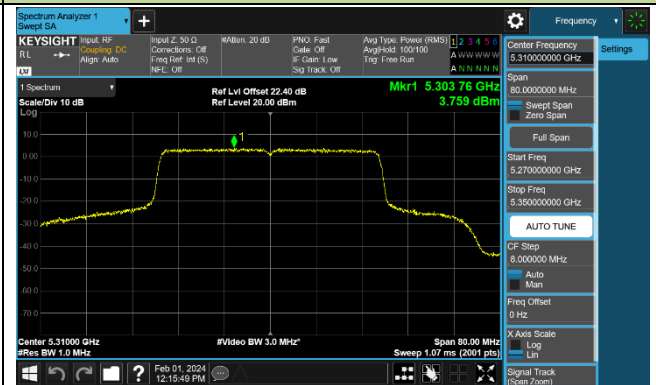

802.11be-EHT40 Power Spectral Density - Ant 0

Channel 38 (5190MHz)

Channel 46 (5230MHz)

Channel 54 (5270MHz)

Channel 62 (5310MHz)

Channel 102 (5510MHz)

Channel 110 (5550MHz)

Channel 134 (5670MHz)

Channel 142 (5710MHz)