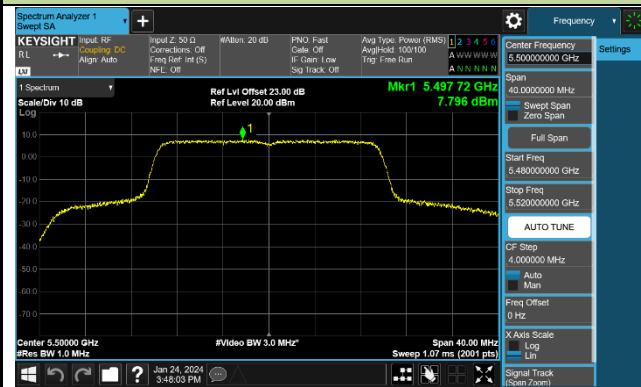

Channel 100 (5500MHz)