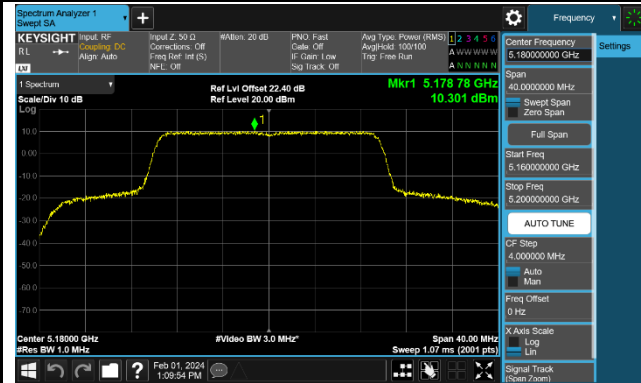

802.11ac-VHT160 Power Spectral Density - Ant 0

Channel 50 (5250MHz)

Channel 114 (5570MHz)

802.11ax-HE20 Power Spectral Density - Ant 0

Channel 36 (5180MHz)

Channel 44 (5220MHz)

Channel 48 (5240MHz)

Channel 52 (5260MHz)

Channel 60 (5300MHz)

Channel 64 (5320MHz)

Channel 100 (5500MHz)

Channel 116 (5580MHz)

802.11ax-HE40 Power Spectral Density - Ant 0

Channel 38 (5190MHz)

Channel 46 (5230MHz)

Channel 54 (5270MHz)