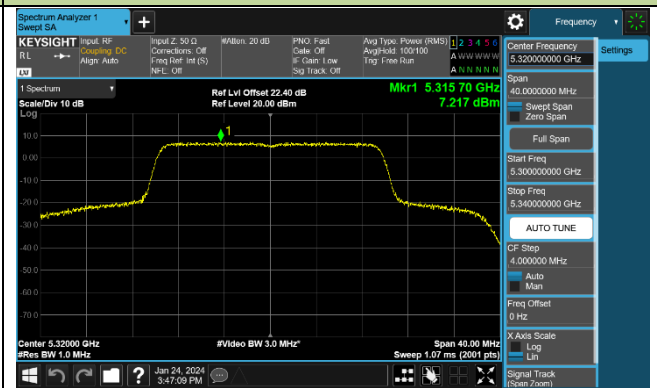

Channel 142 (5710MHz)

802.11ac-VHT80 Power Spectral Density - Ant 0

Channel 42 (5210MHz)

Channel 58 (5290MHz)

Channel 106 (5530MHz)

Channel 122 (5610MHz)

Channel 138 (5690MHz)

Channel 155 (5775MHz)

802.11ac-VHT160 Power Spectral Density - Ant 0

Channel 50 (5250MHz)

Channel 114 (5570MHz)

802.11ax-HE20 Power Spectral Density - Ant 0

Channel 36 (5180MHz)

Channel 44 (5220MHz)

Channel 48 (5240MHz)

Channel 52 (5260MHz)

Channel 60 (5300MHz)

Channel 64 (5320MHz)

Channel 100 (5500MHz)

Channel 116 (5580MHz)

802.11ax-HE40 Power Spectral Density - Ant 0

Channel 38 (5190MHz)

Channel 46 (5230MHz)

Channel 54 (5270MHz)