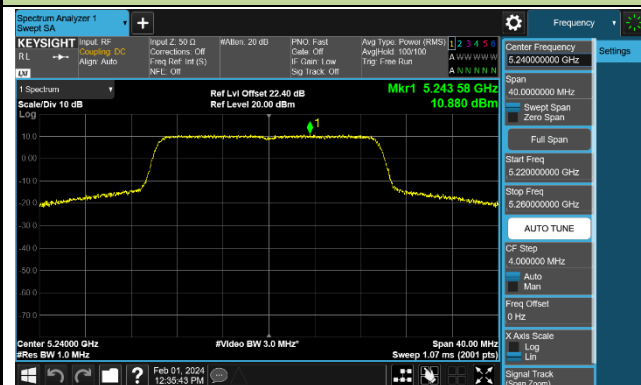

Channel 48 (5240MHz)