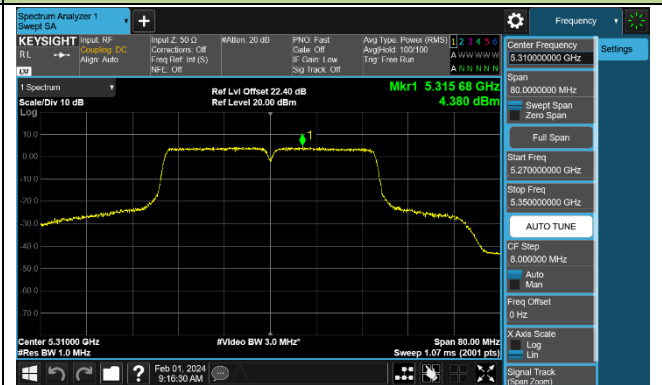

802.11ac-VHT40 Power Spectral Density - Ant 0

Channel 38 (5190MHz)

Channel 46 (5230MHz)

Channel 54 (5270MHz)

Channel 62 (5310MHz)

Channel 102 (5510MHz)

Channel 110 (5550MHz)

Channel 134 (5670MHz)

Channel 142 (5710MHz)

802.11ac-VHT80 Power Spectral Density - Ant 0

Channel 42 (5210MHz)

Channel 58 (5290MHz)

Channel 106 (5530MHz)

Channel 122 (5610MHz)

Channel 138 (5690MHz)

Channel 155 (5775MHz)