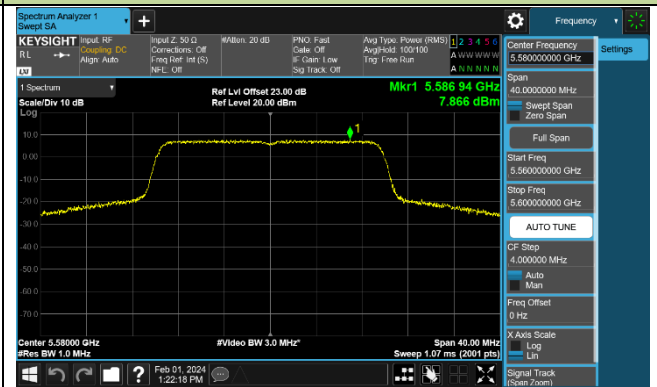

Channel 60 (5300MHz)

Channel 64 (5320MHz)

Channel 100 (5500MHz)

Channel 116 (5580MHz)

802.11ax-HE40 Power Spectral Density - Ant 0

Channel 38 (5190MHz)

Channel 46 (5230MHz)

Channel 54 (5270MHz)

Channel 62 (5310MHz)

Channel 102 (5510MHz)

Channel 110 (5550MHz)

Channel 134 (5670MHz)

Channel 142 (5710MHz)

802.11ax-HE80 Power Spectral Density - Ant 0

Channel 42 (5210MHz)

Channel 58 (5290MHz)