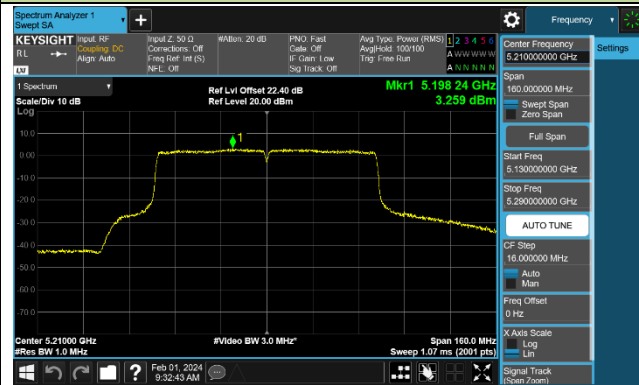

802.11ac-VHT40 Power Spectral Density - Ant 0

Channel 38 (5190MHz)

Channel 46 (5230MHz)

Channel 54 (5270MHz)

Channel 62 (5310MHz)

Channel 102 (5510MHz)

Channel 110 (5550MHz)

Channel 134 (5670MHz)

Channel 142 (5710MHz)

802.11ac-VHT80 Power Spectral Density - Ant 0

Channel 42 (5210MHz)

Channel 58 (5290MHz)

Channel 106 (5530MHz)

Channel 122 (5610MHz)

Channel 138 (5690MHz)

Channel 155 (5775MHz)