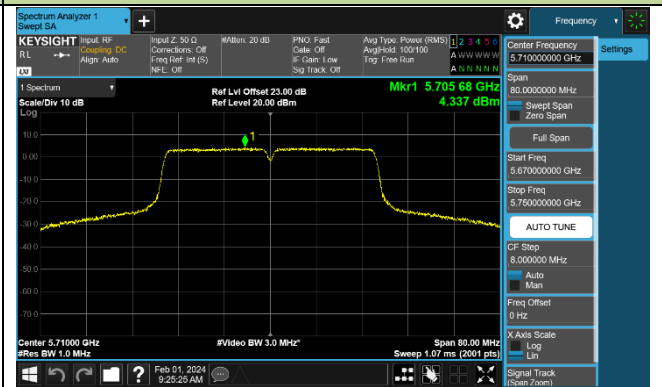

802.11ac-VHT40 Power Spectral Density - Ant 0

Channel 38 (5190MHz)

Channel 46 (5230MHz)

Channel 54 (5270MHz)

Channel 62 (5310MHz)

Channel 102 (5510MHz)

Channel 110 (5550MHz)

Channel 134 (5670MHz)

Channel 142 (5710MHz)

802.11ac-VHT80 Power Spectral Density - Ant 0

Channel 42 (5210MHz)

Channel 58 (5290MHz)

Channel 106 (5530MHz)

Channel 122 (5610MHz)

Channel 138 (5690MHz)

Channel 155 (5775MHz)