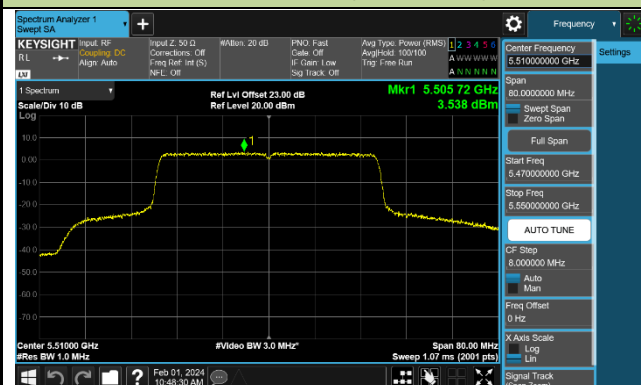

Channel 60 (5300MHz)

Channel 64 (5320MHz)

Channel 100 (5500MHz)

Channel 116 (5580MHz)

802.11ax-HE40 Power Spectral Density - Ant 0

Channel 38 (5190MHz)

Channel 46 (5230MHz)

Channel 54 (5270MHz)

Channel 62 (5310MHz)

Channel 102 (5510MHz)

Channel 110 (5550MHz)

Channel 134 (5670MHz)

Channel 142 (5710MHz)

802.11ax-HE80 Power Spectral Density - Ant 0

Channel 42 (5210MHz)

Channel 58 (5290MHz)