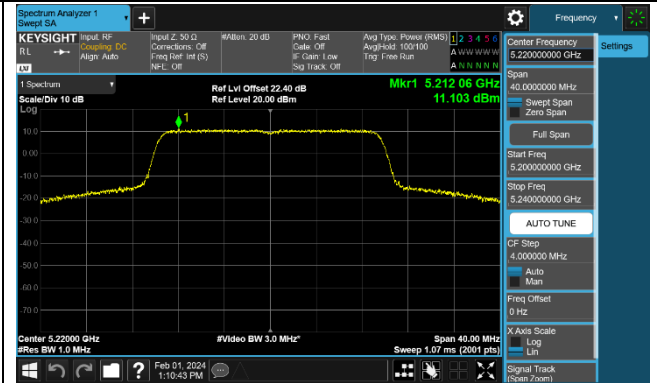

802.11ac-VHT160 Power Spectral Density - Ant 0

Channel 50 (5250MHz)

Channel 114 (5570MHz)

802.11ax-HE20 Power Spectral Density - Ant 0

Channel 36 (5180MHz)

Channel 44 (5220MHz)

Channel 48 (5240MHz)

Channel 52 (5260MHz)