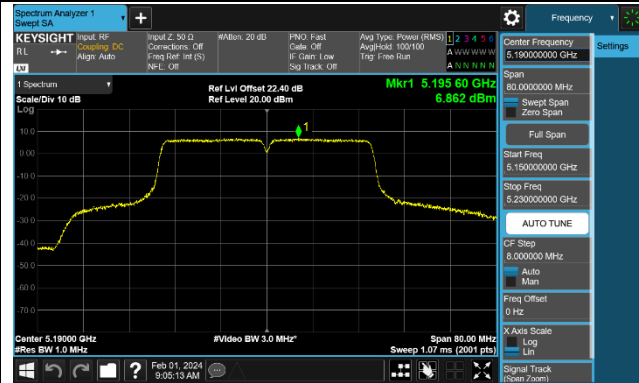

802.11ac-VHT40 Power Spectral Density - Ant 0

Channel 38 (5190MHz)

Channel 46 (5230MHz)

Channel 54 (5270MHz)

Channel 62 (5310MHz)

Channel 102 (5510MHz)

Channel 110 (5550MHz)

Channel 134 (5670MHz)

Channel 142 (5710MHz)

802.11ac-VHT80 Power Spectral Density - Ant 0

Channel 42 (5210MHz)

Channel 58 (5290MHz)

Channel 106 (5530MHz)

Channel 122 (5610MHz)

Channel 138 (5690MHz)

Channel 155 (5775MHz)