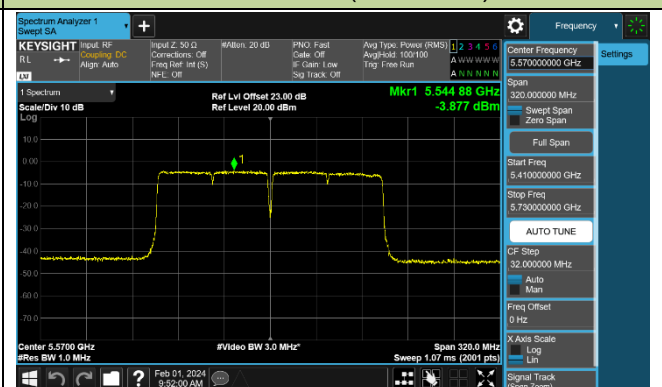

Channel 142 (5710MHz)

802.11ac-VHT80 Power Spectral Density - Ant 0

Channel 42 (5210MHz)

Channel 58 (5290MHz)

Channel 106 (5530MHz)

Channel 122 (5610MHz)

Channel 138 (5690MHz)

Channel 155 (5775MHz)

802.11ac-VHT160 Power Spectral Density - Ant 0

Channel 50 (5250MHz)

Channel 114 (5570MHz)

802.11ax-HE20 Power Spectral Density - Ant 0

Channel 36 (5180MHz)

Channel 44 (5220MHz)

Channel 48 (5240MHz)

Channel 52 (5260MHz)