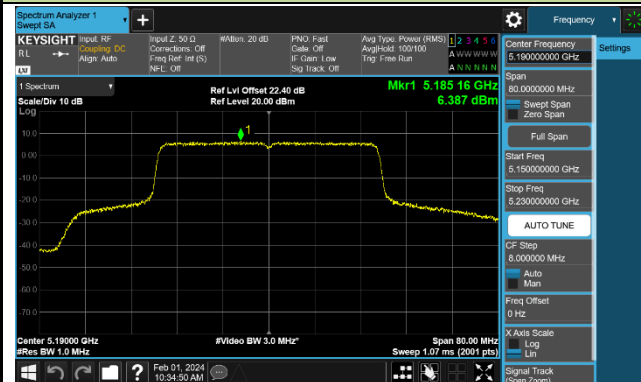

Channel 60 (5300MHz)

Channel 64 (5320MHz)

Channel 100 (5500MHz)

Channel 116 (5580MHz)

802.11ax-HE40 Power Spectral Density - Ant 0

Channel 38 (5190MHz)

Channel 46 (5230MHz)

Channel 54 (5270MHz)

Channel 62 (5310MHz)

Channel 102 (5510MHz)

Channel 110 (5550MHz)

Channel 134 (5670MHz)

Channel 142 (5710MHz)

802.11ax-HE80 Power Spectral Density - Ant 0

Channel 42 (5210MHz)

Channel 58 (5290MHz)