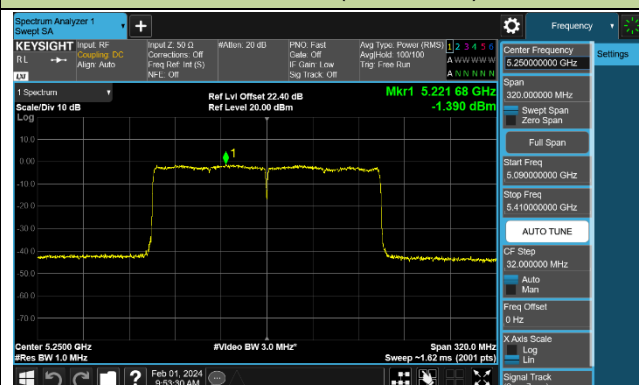

Channel 106 (5530MHz)

Channel 122 (5610MHz)

Channel 138 (5690MHz)

Channel 155 (5775MHz)

802.11ax-HE160 Power Spectral Density - Ant 0

Channel 50 (5250MHz)

Channel 114 (5570MHz)

802.11be-EHT20 Power Spectral Density - Ant 0