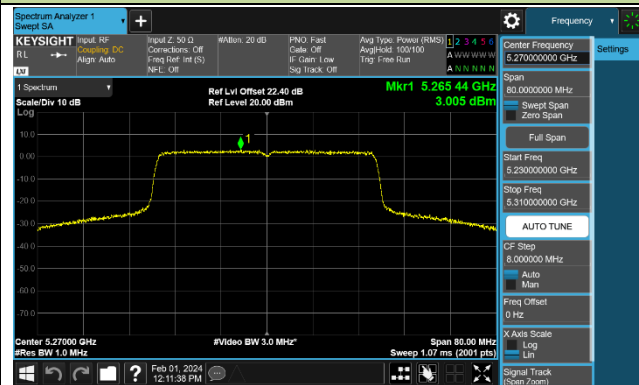

802.11be-EHT40 Power Spectral Density - Ant 0

Channel 38 (5190MHz)

Channel 46 (5230MHz)

Channel 54 (5270MHz)

Channel 62 (5310MHz)

Channel 102 (5510MHz)

Channel 110 (5550MHz)

Channel 134 (5670MHz)

Channel 142 (5710MHz)