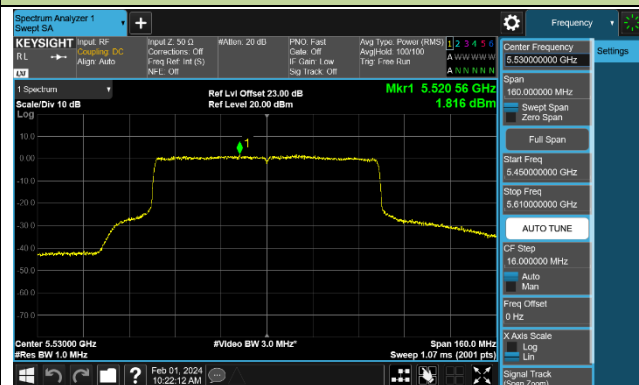

Channel 62 (5310MHz)

Channel 102 (5510MHz)

Channel 110 (5550MHz)

Channel 134 (5670MHz)

Channel 142 (5710MHz)

802.11ax-HE80 Power Spectral Density - Ant 0

Channel 42 (5210MHz)

Channel 58 (5290MHz)

Channel 106 (5530MHz)

Channel 122 (5610MHz)

Channel 138 (5690MHz)

Channel 155 (5775MHz)

802.11ax-HE160 Power Spectral Density - Ant 0

Channel 50 (5250MHz)

Channel 114 (5570MHz)

802.11be-EHT20 Power Spectral Density - Ant 0