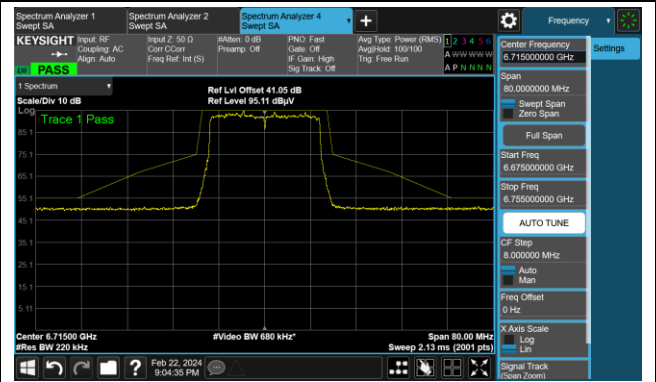

Channel 105 (6475MHz)

The Reference Level

The Mask Data

Channel 113 (6515MHz)

The Reference Level

The Mask Data

802.11be-EHT20 (N_{ss} = 4)

Channel 117 (6535MHz)

The Reference Level

The Mask Data

Channel 153 (6715MHz)

The Reference Level

The Mask Data

Channel 181 (6855MHz)

The Reference Level

The Mask Data