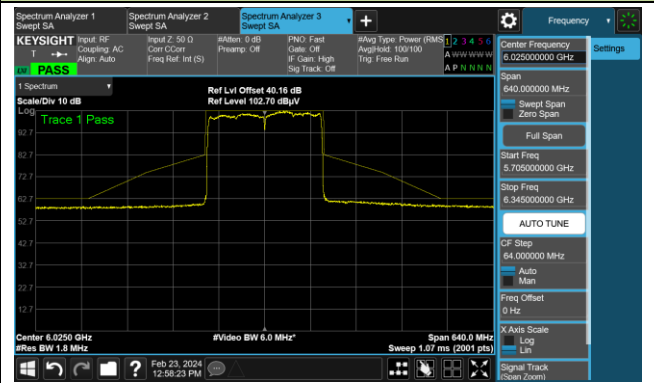

802.11ax-HE80 (N_{ss} = 4)

Channel 183 (6865MHz)

The Reference Level

The Mask Data

Channel 199 (6945MHz)

The Reference Level

The Mask Data

Channel 215 (7025MHz)

The Reference Level

The Mask Data

802.11ax-HE160 (N_{ss} = 4)

Channel 15 (6025MHz)

The Reference Level

The Mask Data

Channel 47 (6185MHz)

The Reference Level

The Mask Data

Channel 79 (6345MHz)

The Reference Level

The Mask Data

802.11ax-HE160 (N_{ss} = 4)

Channel 111 (6505MHz)

The Reference Level

The Mask Data