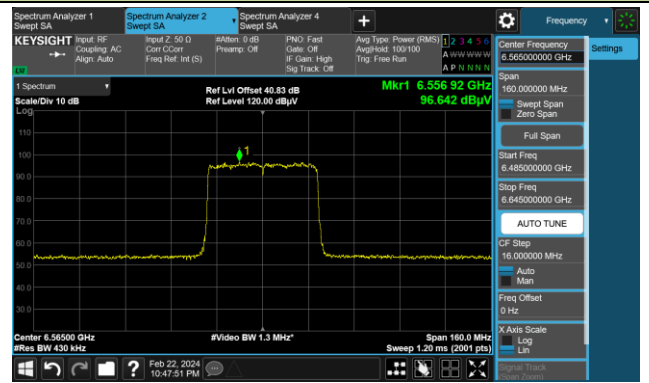

The Mask Data

Channel 115 (6525MHz)

The Reference Level

The Mask Data

802.11ax-HE40 (Nss = 4)

Channel 123 (6565MHz)

The Reference Level

The Mask Data

Channel 147 (685MHz)

The Reference Level

The Mask Data

Channel 179 (6845MHz)

The Reference Level

The Mask Data

802.11ax-HE40 (Nss = 4)

Channel 187 (6885MHz)

The Reference Level

The Mask Data

Channel 195 (6925MHz)

The Reference Level

The Mask Data

Channel 211 (7005MHz)

The Reference Level

The Mask Data