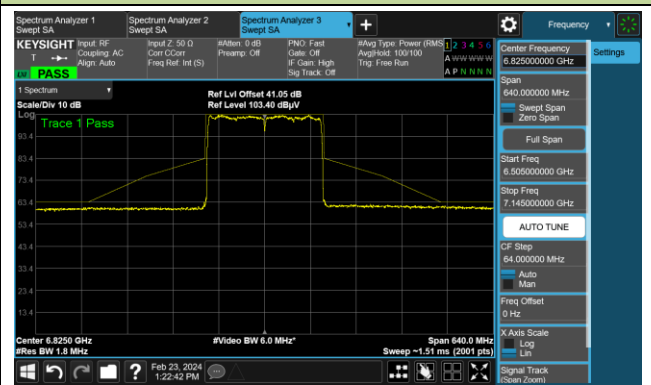

Channel 143 (6665MHz)

The Reference Level

The Mask Data

Channel 175 (6825MHz)

The Reference Level

The Mask Data

802.11ax-HE160 (N_{ss} = 4)

Channel 207 (6985MHz)

The Reference Level

The Mask Data

802.11be-EHT20 (N_{ss} = 4)

Channel 1 (5955MHz)

The Reference Level

The Mask Data

Channel 49 (6195MHz)

The Reference Level