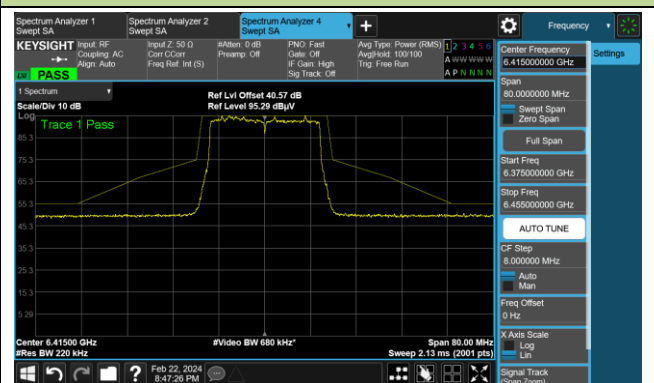

The Reference Level

The Mask Data

802.11be-EHT20 (N_{ss} = 4)

Channel 1 (5955MHz)

The Reference Level

The Mask Data

Channel 49 (6195MHz)

The Reference Level

The Mask Data

Channel 93 (6415MHz)

The Reference Level

The Mask Data

802.11be-EHT20 (N_{ss} = 4)

Channel 97 (6435MHz)

The Reference Level

The Mask Data

Channel 105 (6475MHz)

The Reference Level

The Mask Data

Channel 113 (6515MHz)

The Reference Level

The Mask Data

802.11be-EHT20 (N_{ss} = 4)

Channel 117 (6535MHz)