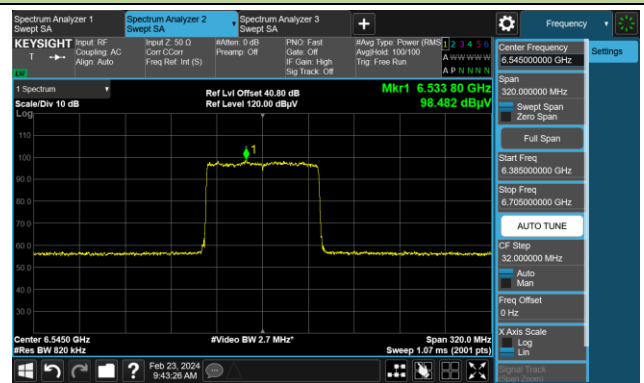

The Reference Level

The Mask Data

Channel 119 (6545MHz)

The Reference Level

The Mask Data

Channel 151 (6705MHz)

The Reference Level

The Mask Data

802.11ax-HE80 (N_{ss} = 4)

Channel 183 (6865MHz)

The Reference Level

The Mask Data

Channel 199 (6945MHz)

The Reference Level

The Mask Data

Channel 215 (7025MHz)