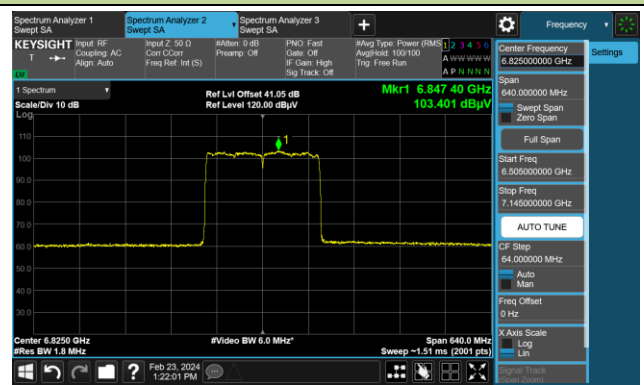

Channel 143 (6665MHz)

The Reference Level

The Mask Data

Channel 175 (6825MHz)

The Reference Level

The Mask Data

802.11ax-HE160 (N_{ss} = 4)

Channel 207 (6985MHz)

The Reference Level

The Mask Data

802.11be-EHT20 (N_{ss} = 4)

Channel 1 (5955MHz)

The Reference Level

The Mask Data

Channel 49 (6195MHz)

The Reference Level