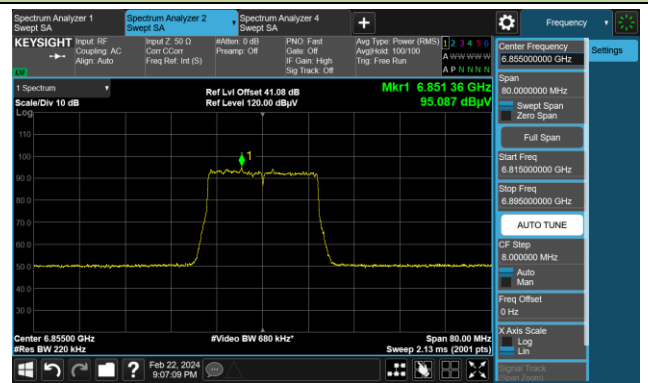

Channel 105 (6475MHz)

The Reference Level

The Mask Data

Channel 113 (6515MHz)

The Reference Level

The Mask Data

802.11be-EHT20 (N_{ss} = 4)

Channel 117 (6535MHz)

The Reference Level

The Mask Data

Channel 153 (6715MHz)

The Reference Level

The Mask Data

Channel 181 (6855MHz)

The Reference Level

The Mask Data