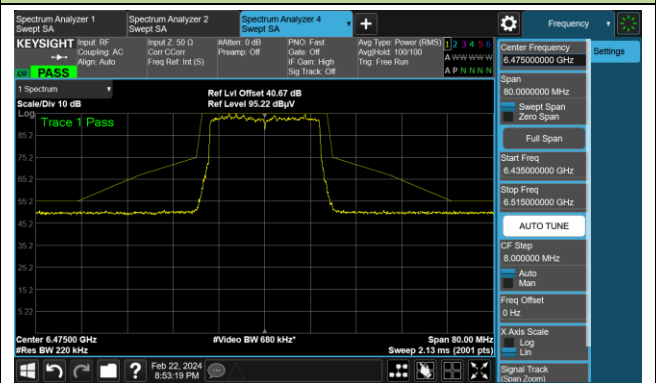

The Reference Level

The Mask Data

802.11be-EHT20 (N_{ss} = 4)

Channel 1 (5955MHz)

The Reference Level

The Mask Data

Channel 49 (6195MHz)

The Reference Level

The Mask Data

Channel 93 (6415MHz)

The Reference Level

The Mask Data

802.11be-EHT20 (N_{ss} = 4)

Channel 97 (6435MHz)

The Reference Level

The Mask Data

Channel 105 (6475MHz)

The Reference Level

The Mask Data

Channel 113 (6515MHz)

The Reference Level

The Mask Data

802.11be-EHT20 (N_{ss} = 4)

Channel 117 (6535MHz)