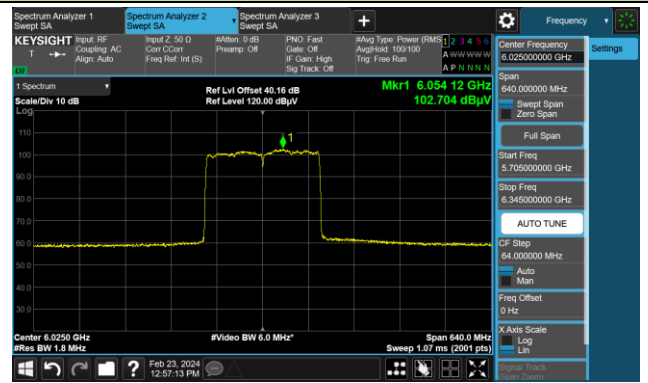

802.11ax-HE80 (N_{ss} = 4)

Channel 183 (6865MHz)

The Reference Level

The Mask Data

Channel 199 (6945MHz)

The Reference Level

The Mask Data

Channel 215 (7025MHz)

The Reference Level

The Mask Data

802.11ax-HE160 (N_{ss} = 4)

Channel 15 (6025MHz)

The Reference Level

The Mask Data

Channel 47 (6185MHz)

The Reference Level

The Mask Data

Channel 79 (6345MHz)

The Reference Level

The Mask Data

802.11ax-HE160 (N_{ss} = 4)

Channel 111 (6505MHz)

The Reference Level

The Mask Data