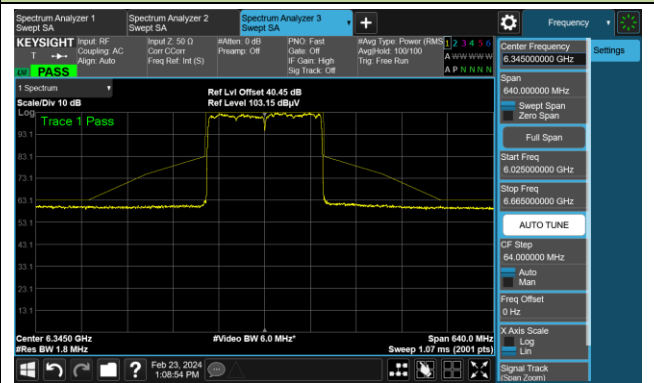

The Reference Level

The Mask Data

802.11ax-HE160 (N_{ss} = 4)

Channel 15 (6025MHz)

The Reference Level

The Mask Data

Channel 47 (6185MHz)

The Reference Level

The Mask Data

Channel 79 (6345MHz)

The Reference Level

The Mask Data

802.11ax-HE160 (N_{ss} = 4)

Channel 111 (6505MHz)

The Reference Level

The Mask Data

Channel 143 (6665MHz)

The Reference Level

The Mask Data

Channel 175 (6825MHz)

The Reference Level

The Mask Data

802.11ax-HE160 (N_{ss} = 4)

Channel 207 (6985MHz)