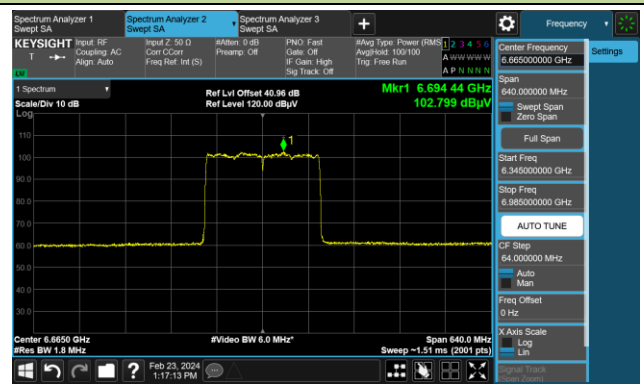

Channel 143 (6665MHz)

The Reference Level