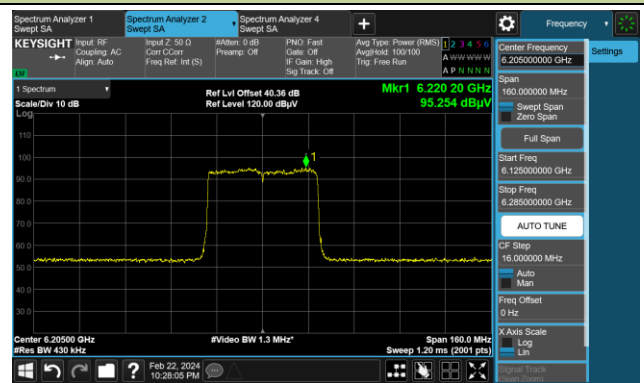

802.11ax-HE40 (Nss = 4)

Channel 3 (5965MHz)

The Reference Level

The Mask Data

Channel 51 (6205MHz)

The Reference Level

The Mask Data

Channel 91 (6405MHz)

The Reference Level

The Mask Data

802.11ax-HE40 (Nss = 4)

Channel 99 (6445MHz)

The Reference Level

The Mask Data

Channel 107 (6485MHz)

The Reference Level