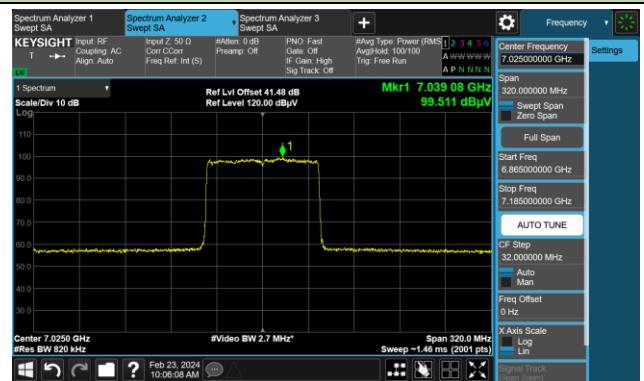

The Reference Level

The Mask Data

Channel 119 (6545MHz)

The Reference Level

The Mask Data

Channel 151 (6705MHz)

The Reference Level

The Mask Data

802.11ax-HE80 (N_{ss} = 4)

Channel 183 (6865MHz)

The Reference Level

The Mask Data

Channel 199 (6945MHz)

The Reference Level

The Mask Data

Channel 215 (7025MHz)

The Reference Level

The Mask Data

802.11ax-HE160 (N_{ss} = 4)

Channel 15 (6025MHz)

The Reference Level

The Mask Data

Channel 47 (6185MHz)

The Reference Level