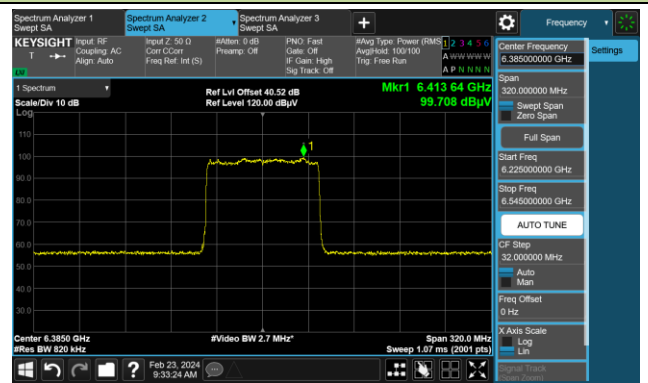

Channel 55 (6225MHz)

The Reference Level

The Mask Data

Channel 87 (6385MHz)

The Reference Level

The Mask Data

802.11ax-HE80 (Nss = 4)

Channel 103 (6465MHz)

The Reference Level

The Mask Data

Channel 119 (6545MHz)

The Reference Level

The Mask Data

Channel 151 (6705MHz)

The Reference Level

The Mask Data