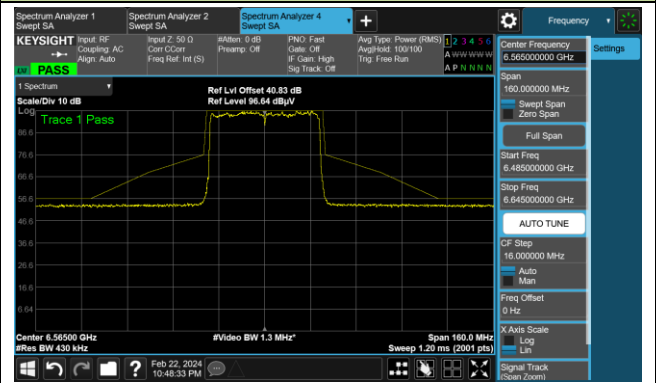

The Reference Level

The Mask Data

802.11ax-HE40 (Nss = 4)

Channel 99 (6445MHz)

The Reference Level

The Mask Data

Channel 107 (6485MHz)

The Reference Level

The Mask Data

Channel 115 (6525MHz)

The Reference Level

The Mask Data

802.11ax-HE40 (Nss = 4)

Channel 123 (6565MHz)

The Reference Level

The Mask Data

Channel 147 (685MHz)

The Reference Level

The Mask Data

Channel 179 (6845MHz)

The Reference Level

The Mask Data

802.11ax-HE40 (Nss = 4)

Channel 187 (6885MHz)

The Reference Level

The Mask Data

Channel 195 (6925MHz)

The Reference Level

The Mask Data

Channel 211 (7005MHz)

The Reference Level

The Mask Data