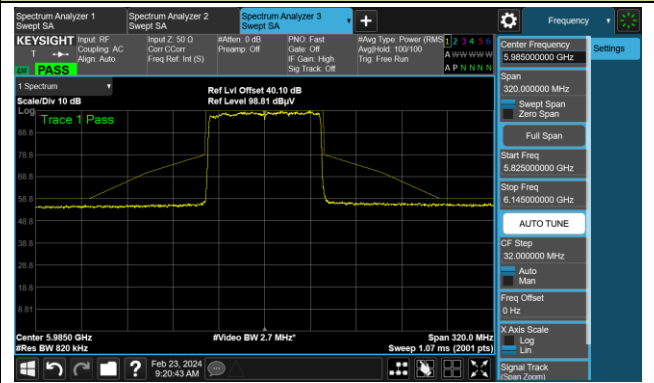

The Reference Level

The Mask Data

Channel 195 (6925MHz)

The Reference Level

The Mask Data

Channel 211 (7005MHz)

The Reference Level

The Mask Data

802.11ax-HE40 (Nss = 4)

Channel 227 (7085MHz)

The Reference Level

The Mask Data

802.11ax-HE80 (Nss = 4)

Channel 7 (5985MHz)

The Reference Level

The Mask Data

Channel 55 (6225MHz)

The Reference Level

The Mask Data

Channel 87 (6385MHz)

The Reference Level

The Mask Data

802.11ax-HE80 (Nss = 4)

Channel 103 (6465MHz)

The Reference Level

The Mask Data

Channel 119 (6545MHz)

The Reference Level

The Mask Data

Channel 151 (6705MHz)

The Reference Level

The Mask Data