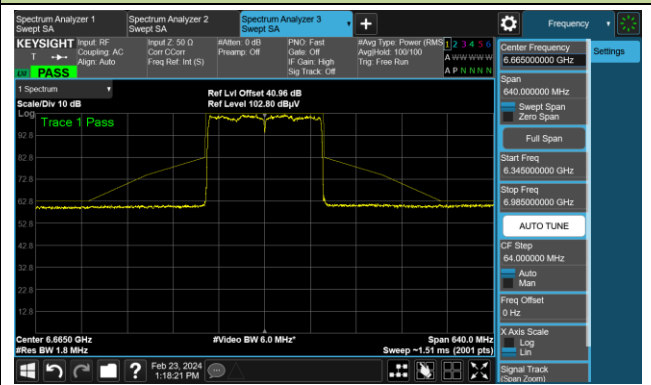

The Reference Level

The Mask Data

802.11ax-HE160 (N_{ss} = 4)

Channel 15 (6025MHz)

The Reference Level

The Mask Data

Channel 47 (6185MHz)

The Reference Level

The Mask Data

Channel 79 (6345MHz)

The Reference Level

The Mask Data

802.11ax-HE160 (N_{ss} = 4)

Channel 111 (6505MHz)

The Reference Level

The Mask Data

Channel 143 (6665MHz)

The Reference Level

The Mask Data

Channel 175 (6825MHz)

The Reference Level

The Mask Data

802.11ax-HE160 (N_{ss} = 4)

Channel 207 (6985MHz)