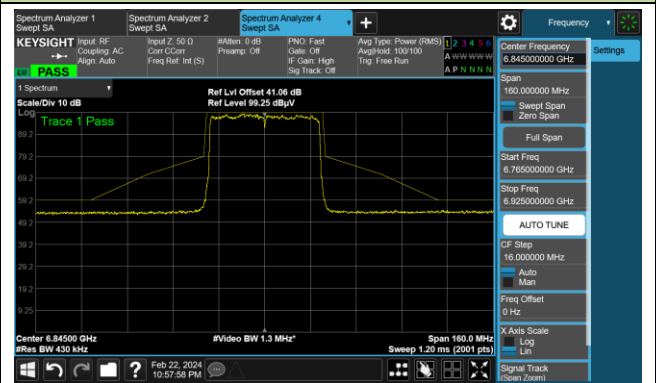

Channel 147 (685MHz)

The Reference Level

The Mask Data

Channel 179 (6845MHz)

The Reference Level

The Mask Data

802.11ax-HE40 (Nss = 4)

Channel 187 (6885MHz)

The Reference Level

The Mask Data

Channel 195 (6925MHz)

The Reference Level

The Mask Data

Channel 211 (7005MHz)

The Reference Level

The Mask Data