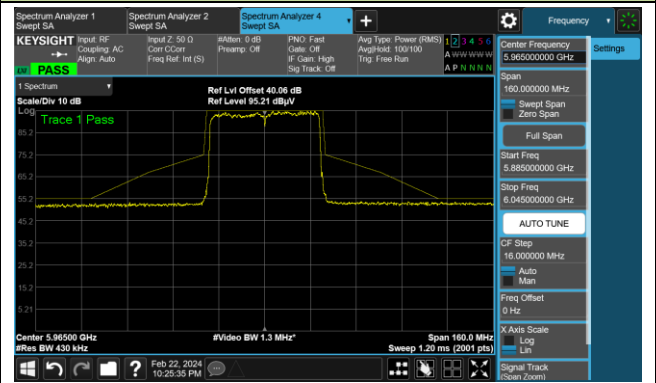

802.11ax-HE40 (Nss = 4)

Channel 3 (5965MHz)

The Reference Level

The Mask Data

Channel 51 (6205MHz)

The Reference Level

The Mask Data

Channel 91 (6405MHz)

The Reference Level

The Mask Data

802.11ax-HE40 (Nss = 4)

Channel 99 (6445MHz)

The Reference Level

The Mask Data

Channel 107 (6485MHz)

The Reference Level