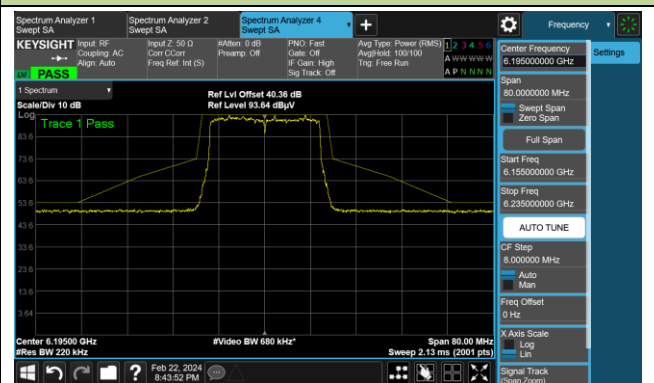

The Reference Level

The Mask Data

802.11be-EHT20 (N_{ss} = 4)

Channel 1 (5955MHz)

The Reference Level

The Mask Data

Channel 49 (6195MHz)

The Reference Level

The Mask Data

Channel 93 (6415MHz)

The Reference Level

The Mask Data

802.11be-EHT20 (N_{ss} = 4)

Channel 97 (6435MHz)

The Reference Level

The Mask Data