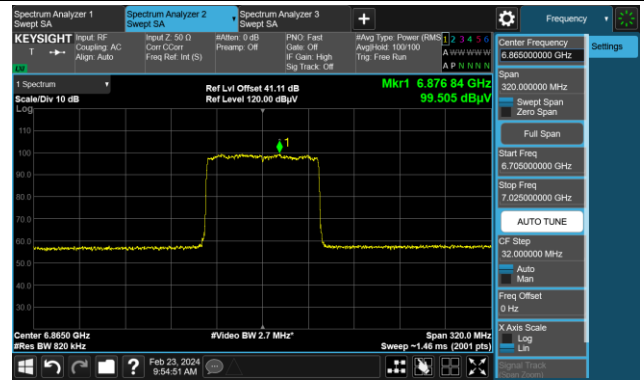

The Reference Level

The Mask Data

Channel 119 (6545MHz)

The Reference Level

The Mask Data

Channel 151 (6705MHz)

The Reference Level

The Mask Data

802.11ax-HE80 (N_{ss} = 4)

Channel 183 (6865MHz)

The Reference Level

The Mask Data

Channel 199 (6945MHz)

The Reference Level

The Mask Data

Channel 215 (7025MHz)