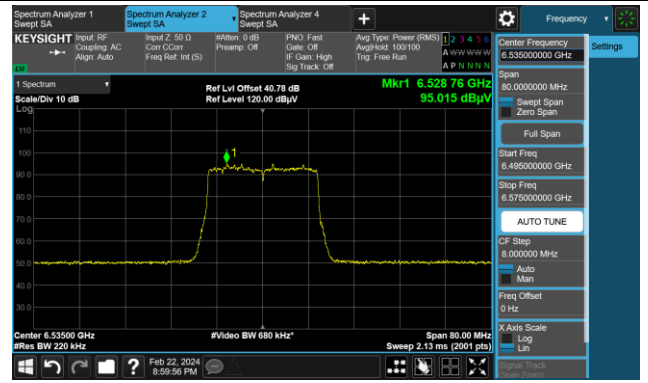

The Mask Data

Channel 93 (6415MHz)

The Reference Level

The Mask Data

802.11be-EHT20 (N_{ss} = 4)

Channel 97 (6435MHz)

The Reference Level

The Mask Data

Channel 105 (6475MHz)

The Reference Level

The Mask Data

Channel 113 (6515MHz)

The Reference Level

The Mask Data

802.11be-EHT20 (N_{ss} = 4)

Channel 117 (6535MHz)

The Reference Level

The Mask Data

Channel 153 (6715MHz)

The Reference Level

The Mask Data

Channel 181 (6855MHz)

The Reference Level

The Mask Data