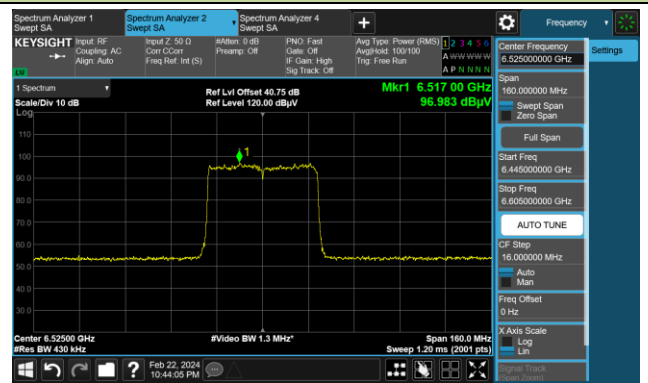

The Reference Level

The Mask Data

802.11ax-HE40 (Nss = 4)

Channel 99 (6445MHz)

The Reference Level

The Mask Data

Channel 107 (6485MHz)

The Reference Level

The Mask Data

Channel 115 (6525MHz)

The Reference Level

The Mask Data

802.11ax-HE40 (Nss = 4)

Channel 123 (6565MHz)

The Reference Level

The Mask Data