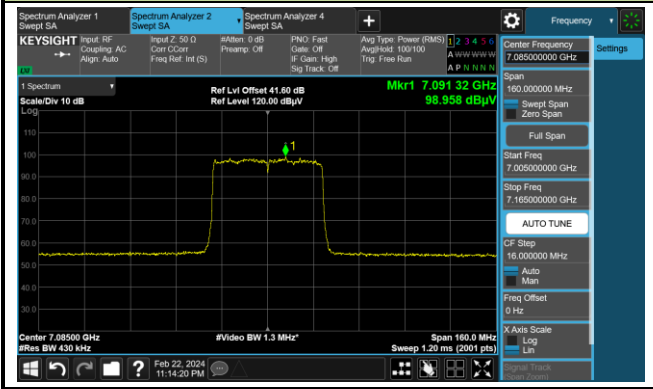

Channel 147 (685MHz)

The Reference Level

The Mask Data

Channel 179 (6845MHz)

The Reference Level

The Mask Data

802.11ax-HE40 (Nss = 4)

Channel 187 (6885MHz)

The Reference Level

The Mask Data

Channel 195 (6925MHz)

The Reference Level

The Mask Data

Channel 211 (7005MHz)

The Reference Level

The Mask Data

802.11ax-HE40 (Nss = 4)

Channel 227 (7085MHz)

The Reference Level

The Mask Data

802.11ax-HE80 (Nss = 4)

Channel 7 (5985MHz)

The Reference Level

The Mask Data