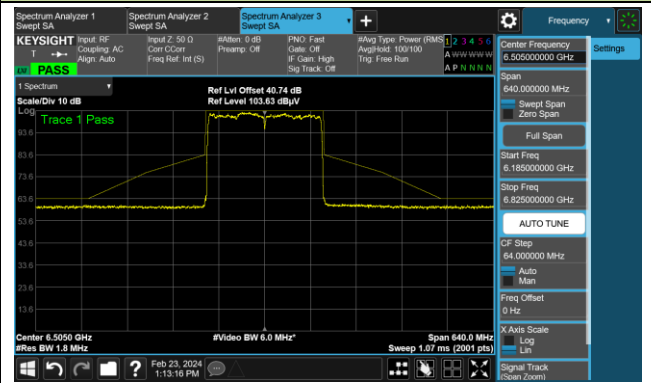

The Reference Level

The Mask Data

802.11ax-HE160 (N_{ss} = 4)

Channel 15 (6025MHz)

The Reference Level

The Mask Data

Channel 47 (6185MHz)

The Reference Level

The Mask Data

Channel 79 (6345MHz)

The Reference Level

The Mask Data

802.11ax-HE160 (N_{ss} = 4)

Channel 111 (6505MHz)

The Reference Level

The Mask Data

Channel 143 (6665MHz)

The Reference Level

The Mask Data

Channel 175 (6825MHz)

The Reference Level

The Mask Data

802.11ax-HE160 (N_{ss} = 4)

Channel 207 (6985MHz)