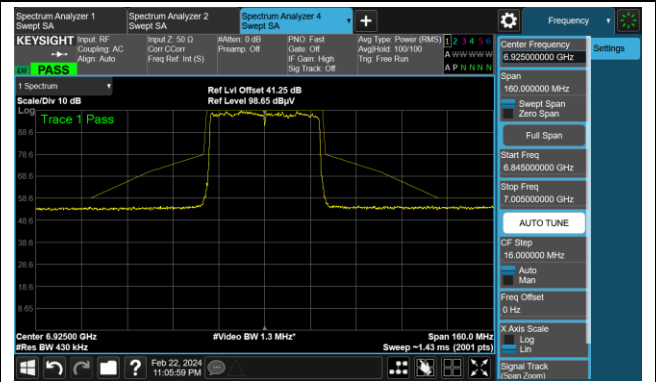

Channel 147 (685MHz)

The Reference Level

The Mask Data

Channel 179 (6845MHz)

The Reference Level

The Mask Data

802.11ax-HE40 (Nss = 4)

Channel 187 (6885MHz)

The Reference Level

The Mask Data

Channel 195 (6925MHz)

The Reference Level

The Mask Data

Channel 211 (7005MHz)

The Reference Level

The Mask Data

802.11ax-HE40 (Nss = 4)

Channel 227 (7085MHz)

The Reference Level

The Mask Data

802.11ax-HE80 (Nss = 4)

Channel 7 (5985MHz)

The Reference Level

The Mask Data