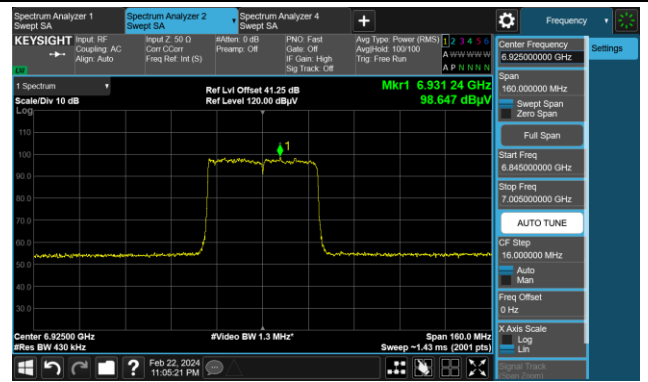

Channel 147 (685MHz)

The Reference Level

The Mask Data

Channel 179 (6845MHz)

The Reference Level

The Mask Data

802.11ax-HE40 (Nss = 4)

Channel 187 (6885MHz)

The Reference Level

The Mask Data

Channel 195 (6925MHz)

The Reference Level

The Mask Data

Channel 211 (7005MHz)

The Reference Level

The Mask Data

802.11ax-HE40 (Nss = 4)

Channel 227 (7085MHz)

The Reference Level

The Mask Data

802.11ax-HE80 (Nss = 4)

Channel 7 (5985MHz)

The Reference Level

The Mask Data