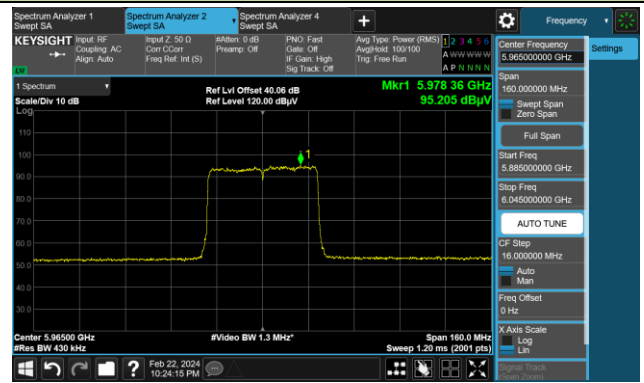

802.11ax-HE40 (Nss = 4)

Channel 3 (5965MHz)

The Reference Level

The Mask Data

Channel 51 (6205MHz)

The Reference Level

The Mask Data

Channel 91 (6405MHz)

The Reference Level

The Mask Data

802.11ax-HE40 (Nss = 4)

Channel 99 (6445MHz)

The Reference Level

The Mask Data

Channel 107 (6485MHz)

The Reference Level