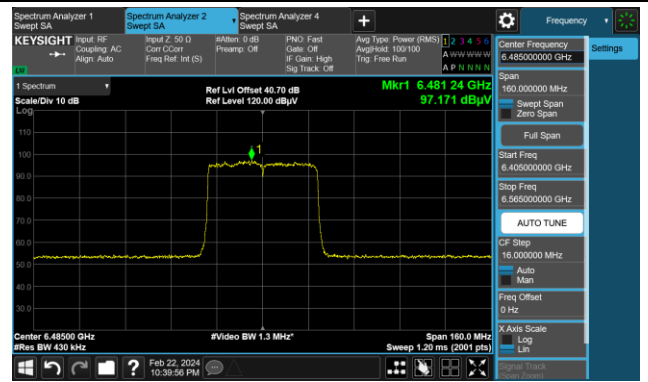

The Reference Level

The Mask Data

802.11ax-HE40 (Nss = 4)

Channel 99 (6445MHz)

The Reference Level

The Mask Data

Channel 107 (6485MHz)

The Reference Level

The Mask Data

Channel 115 (6525MHz)

The Reference Level

The Mask Data

802.11ax-HE40 (Nss = 4)

Channel 123 (6565MHz)

The Reference Level

The Mask Data