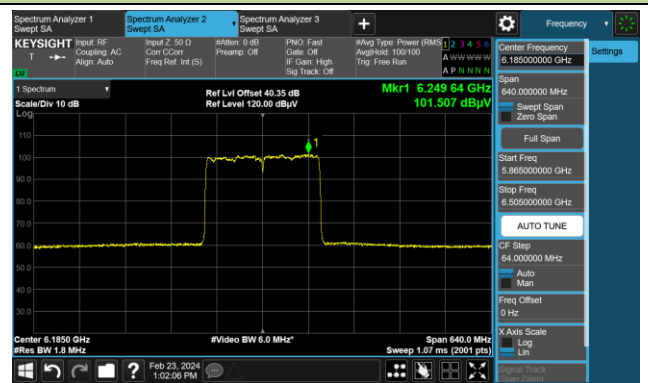

802.11ax-HE80 (N_{ss} = 4)

Channel 183 (6865MHz)

The Reference Level

The Mask Data

Channel 199 (6945MHz)

The Reference Level

The Mask Data

Channel 215 (7025MHz)

The Reference Level

The Mask Data

802.11ax-HE160 (N_{ss} = 4)

Channel 15 (6025MHz)

The Reference Level

The Mask Data

Channel 47 (6185MHz)

The Reference Level

The Mask Data

Channel 79 (6345MHz)

The Reference Level

The Mask Data

802.11ax-HE160 (N_{ss} = 4)

Channel 111 (6505MHz)

The Reference Level

The Mask Data