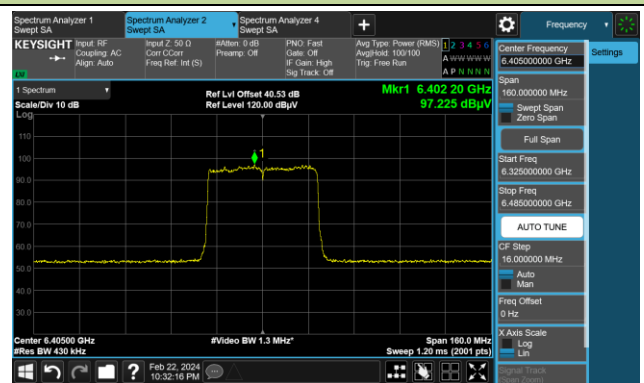

802.11ax-HE40 (Nss = 4)

Channel 3 (5965MHz)

The Reference Level

The Mask Data

Channel 51 (6205MHz)

The Reference Level

The Mask Data

Channel 91 (6405MHz)

The Reference Level

The Mask Data

802.11ax-HE40 (Nss = 4)

Channel 99 (6445MHz)

The Reference Level

The Mask Data

Channel 107 (6485MHz)

The Reference Level