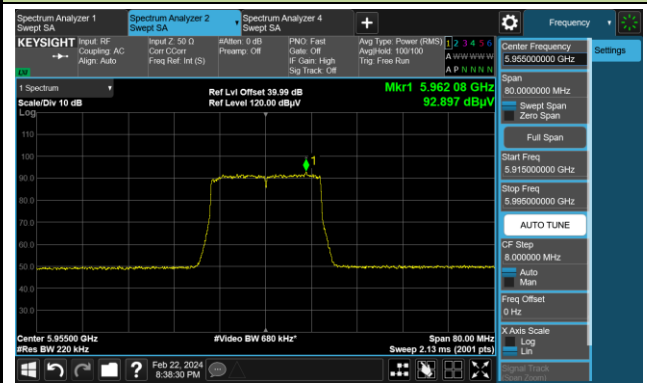

The Reference Level

The Mask Data

802.11be-EHT20 (N_{ss} = 4)

Channel 1 (5955MHz)

The Reference Level

The Mask Data

Channel 49 (6195MHz)

The Reference Level

The Mask Data

Channel 93 (6415MHz)

The Reference Level

The Mask Data

802.11be-EHT20 (N_{ss} = 4)

Channel 97 (6435MHz)

The Reference Level

The Mask Data