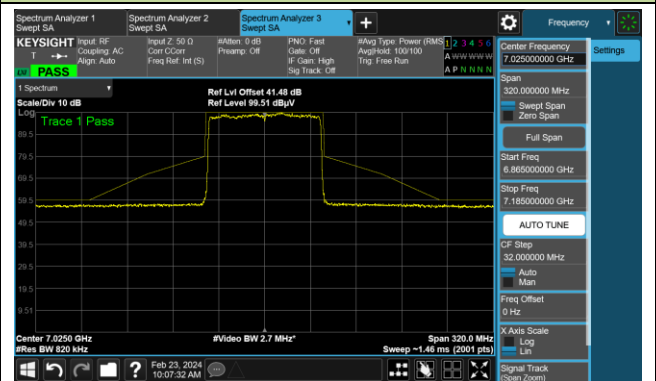

802.11ax-HE80 (N_{ss} = 4)

Channel 183 (6865MHz)

The Reference Level

The Mask Data

Channel 199 (6945MHz)

The Reference Level

The Mask Data

Channel 215 (7025MHz)

The Reference Level

The Mask Data

802.11ax-HE160 (N_{ss} = 4)

Channel 15 (6025MHz)

The Reference Level

The Mask Data

Channel 47 (6185MHz)

The Reference Level