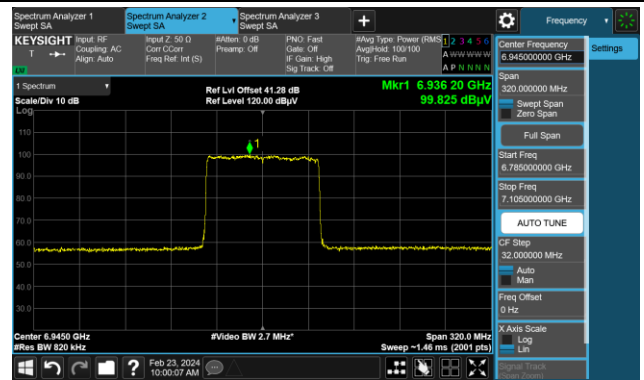

802.11ax-HE80 (N_{ss} = 4)

Channel 183 (6865MHz)

The Reference Level

The Mask Data

Channel 199 (6945MHz)

The Reference Level

The Mask Data

Channel 215 (7025MHz)

The Reference Level

The Mask Data

802.11ax-HE160 (N_{ss} = 4)

Channel 15 (6025MHz)

The Reference Level

The Mask Data

Channel 47 (6185MHz)

The Reference Level