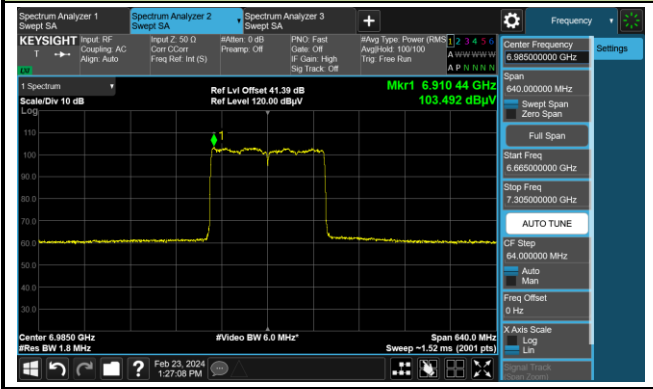

Channel 143 (6665MHz)

The Reference Level

The Mask Data

Channel 175 (6825MHz)

The Reference Level

The Mask Data

802.11ax-HE160 (N_{ss} = 4)

Channel 207 (6985MHz)

The Reference Level

The Mask Data

802.11be-EHT20 (N_{ss} = 4)

Channel 1 (5955MHz)

The Reference Level

The Mask Data

Channel 49 (6195MHz)

The Reference Level