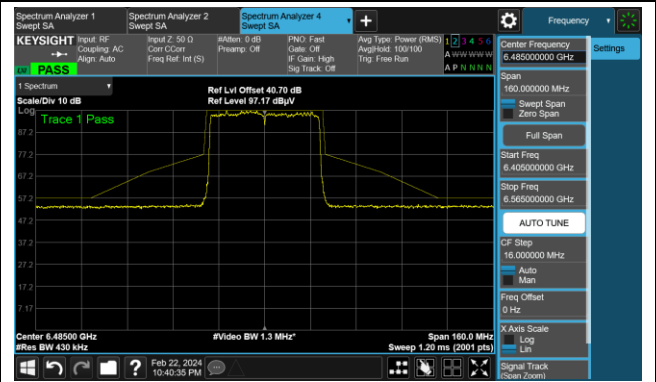

The Reference Level

The Mask Data

802.11ax-HE40 (Nss = 4)

Channel 99 (6445MHz)

The Reference Level

The Mask Data

Channel 107 (6485MHz)

The Reference Level

The Mask Data

Channel 115 (6525MHz)

The Reference Level

The Mask Data

802.11ax-HE40 (Nss = 4)

Channel 123 (6565MHz)

The Reference Level

The Mask Data