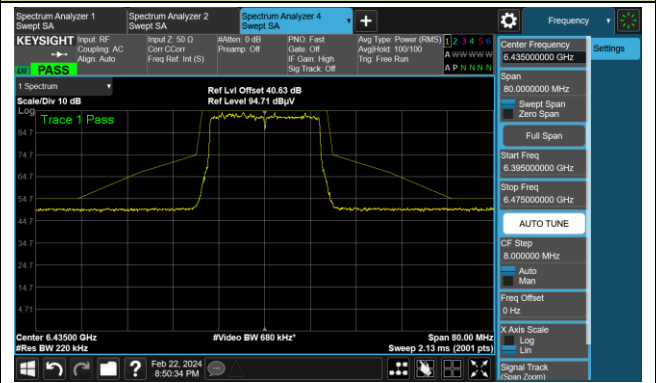

The Reference Level

The Mask Data

802.11be-EHT20 (N_{ss} = 4)

Channel 1 (5955MHz)

The Reference Level

The Mask Data

Channel 49 (6195MHz)

The Reference Level

The Mask Data

Channel 93 (6415MHz)

The Reference Level

The Mask Data

802.11be-EHT20 (N_{ss} = 4)

Channel 97 (6435MHz)

The Reference Level

The Mask Data

Channel 105 (6475MHz)

The Reference Level

The Mask Data

Channel 113 (6515MHz)

The Reference Level

The Mask Data

802.11be-EHT20 (N_{ss} = 4)

Channel 117 (6535MHz)