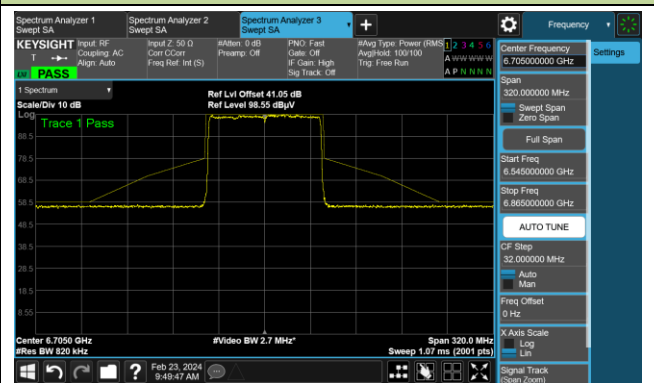

The Reference Level

The Mask Data

Channel 119 (6545MHz)

The Reference Level

The Mask Data

Channel 151 (6705MHz)

The Reference Level

The Mask Data

802.11ax-HE80 (N_{ss} = 4)

Channel 183 (6865MHz)

The Reference Level

The Mask Data

Channel 199 (6945MHz)

The Reference Level

The Mask Data

Channel 215 (7025MHz)