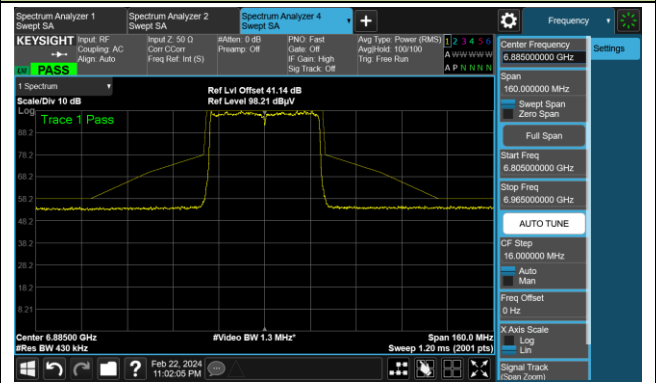

Channel 147 (685MHz)

The Reference Level

The Mask Data

Channel 179 (6845MHz)

The Reference Level

The Mask Data

802.11ax-HE40 (Nss = 4)

Channel 187 (6885MHz)

The Reference Level

The Mask Data

Channel 195 (6925MHz)

The Reference Level

The Mask Data

Channel 211 (7005MHz)

The Reference Level

The Mask Data