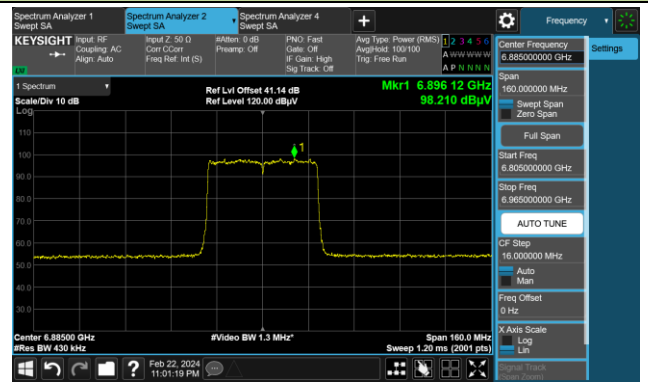

Channel 147 (685MHz)

The Reference Level

The Mask Data

Channel 179 (6845MHz)

The Reference Level

The Mask Data

802.11ax-HE40 (Nss = 4)

Channel 187 (6885MHz)

The Reference Level

The Mask Data

Channel 195 (6925MHz)

The Reference Level

The Mask Data

Channel 211 (7005MHz)

The Reference Level

The Mask Data