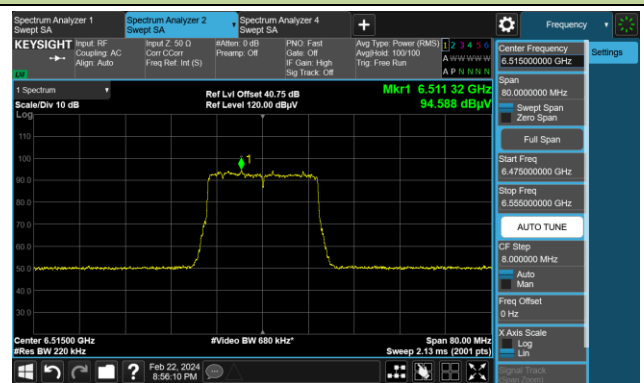

The Mask Data

Channel 93 (6415MHz)

The Reference Level

The Mask Data

802.11be-EHT20 (N_{ss} = 4)

Channel 97 (6435MHz)

The Reference Level

The Mask Data

Channel 105 (6475MHz)

The Reference Level

The Mask Data

Channel 113 (6515MHz)

The Reference Level

The Mask Data

802.11be-EHT20 (N_{ss} = 4)

Channel 117 (6535MHz)

The Reference Level

The Mask Data

Channel 153 (6715MHz)

The Reference Level

The Mask Data

Channel 181 (6855MHz)

The Reference Level

The Mask Data