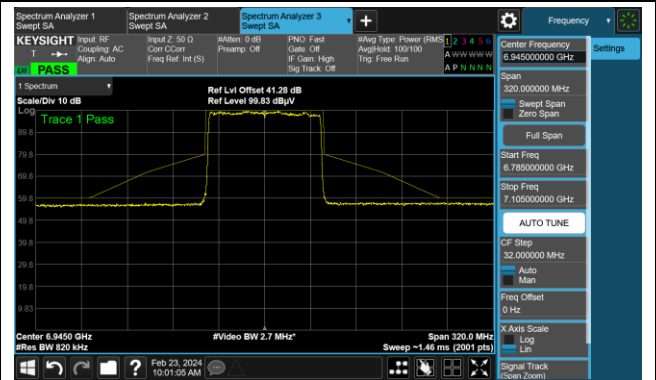

The Reference Level

The Mask Data

Channel 119 (6545MHz)

The Reference Level

The Mask Data

Channel 151 (6705MHz)

The Reference Level

The Mask Data

802.11ax-HE80 (N_{ss} = 4)

Channel 183 (6865MHz)

The Reference Level

The Mask Data

Channel 199 (6945MHz)

The Reference Level

The Mask Data

Channel 215 (7025MHz)

The Reference Level

The Mask Data

802.11ax-HE160 (N_{ss} = 4)

Channel 15 (6025MHz)

The Reference Level

The Mask Data

Channel 47 (6185MHz)

The Reference Level