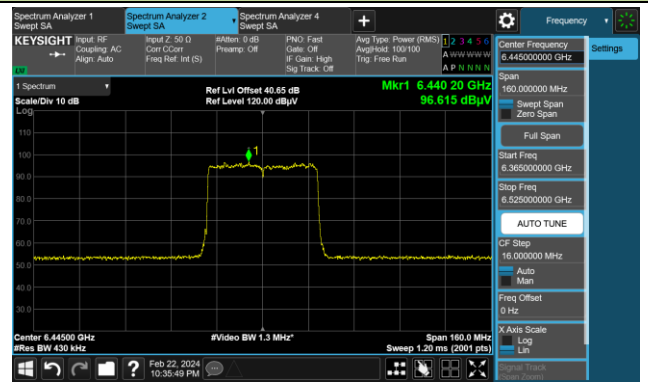

The Reference Level

The Mask Data

802.11ax-HE40 (Nss = 4)

Channel 99 (6445MHz)

The Reference Level

The Mask Data

Channel 107 (6485MHz)

The Reference Level

The Mask Data

Channel 115 (6525MHz)

The Reference Level

The Mask Data

802.11ax-HE40 (Nss = 4)

Channel 123 (6565MHz)

The Reference Level

The Mask Data