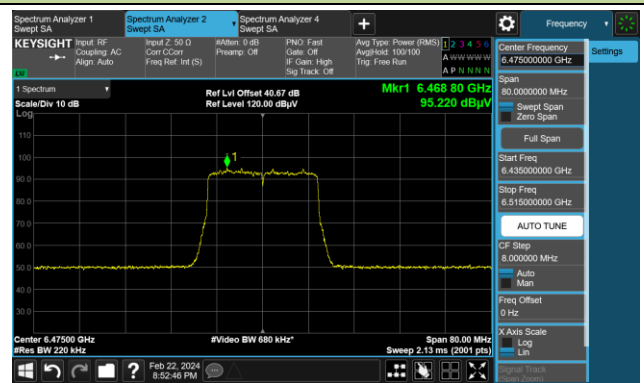

The Reference Level

The Mask Data

802.11be-EHT20 (N_{ss} = 4)

Channel 1 (5955MHz)

The Reference Level

The Mask Data

Channel 49 (6195MHz)

The Reference Level

The Mask Data

Channel 93 (6415MHz)

The Reference Level

The Mask Data

802.11be-EHT20 (N_{ss} = 4)

Channel 97 (6435MHz)

The Reference Level

The Mask Data

Channel 105 (6475MHz)

The Reference Level

The Mask Data

Channel 113 (6515MHz)

The Reference Level

The Mask Data

802.11be-EHT20 (N_{ss} = 4)

Channel 117 (6535MHz)