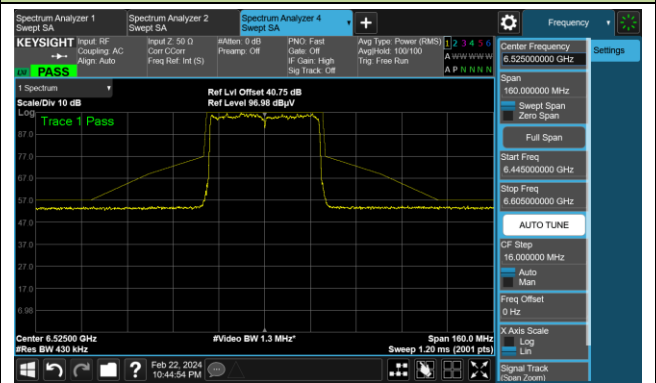

The Mask Data

Channel 115 (6525MHz)

The Reference Level

The Mask Data

802.11ax-HE40 (Nss = 4)

Channel 123 (6565MHz)

The Reference Level

The Mask Data

Channel 147 (685MHz)

The Reference Level

The Mask Data

Channel 179 (6845MHz)

The Reference Level

The Mask Data

802.11ax-HE40 (Nss = 4)

Channel 187 (6885MHz)

The Reference Level

The Mask Data

Channel 195 (6925MHz)

The Reference Level

The Mask Data

Channel 211 (7005MHz)

The Reference Level

The Mask Data