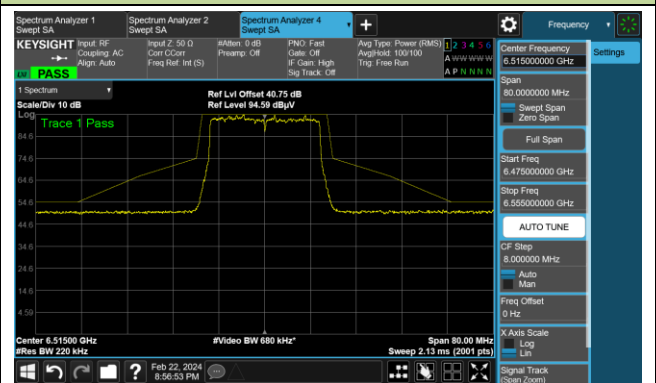

The Mask Data

Channel 93 (6415MHz)

The Reference Level

The Mask Data

802.11be-EHT20 (N_{ss} = 4)

Channel 97 (6435MHz)

The Reference Level

The Mask Data

Channel 105 (6475MHz)

The Reference Level

The Mask Data

Channel 113 (6515MHz)

The Reference Level

The Mask Data

802.11be-EHT20 (N_{ss} = 4)

Channel 117 (6535MHz)

The Reference Level

The Mask Data

Channel 153 (6715MHz)

The Reference Level

The Mask Data

Channel 181 (6855MHz)

The Reference Level

The Mask Data