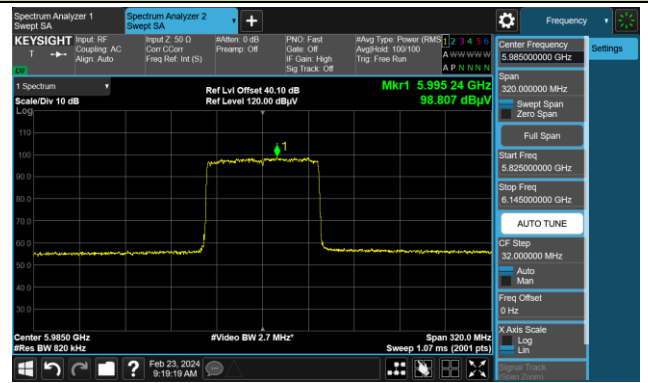

The Reference Level

The Mask Data

Channel 195 (6925MHz)

The Reference Level

The Mask Data

Channel 211 (7005MHz)

The Reference Level

The Mask Data

802.11ax-HE40 (Nss = 4)

Channel 227 (7085MHz)

The Reference Level

The Mask Data

802.11ax-HE80 (Nss = 4)

Channel 7 (5985MHz)

The Reference Level

The Mask Data

Channel 55 (6225MHz)

The Reference Level

The Mask Data

Channel 87 (6385MHz)

The Reference Level

The Mask Data

802.11ax-HE80 (Nss = 4)

Channel 103 (6465MHz)