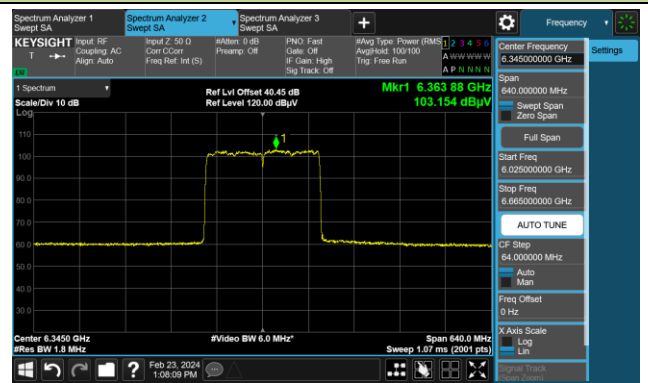

The Reference Level

The Mask Data

802.11ax-HE160 (N_{ss} = 4)

Channel 15 (6025MHz)

The Reference Level

The Mask Data

Channel 47 (6185MHz)

The Reference Level

The Mask Data

Channel 79 (6345MHz)

The Reference Level

The Mask Data

802.11ax-HE160 (N_{ss} = 4)

Channel 111 (6505MHz)

The Reference Level

The Mask Data