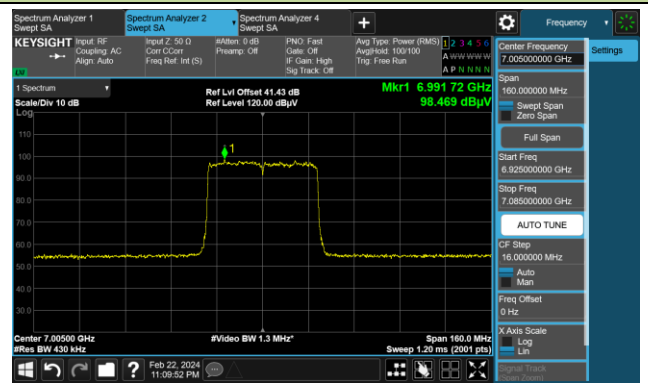

Channel 147 (685MHz)

The Reference Level

The Mask Data

Channel 179 (6845MHz)

The Reference Level

The Mask Data

802.11ax-HE40 (Nss = 4)

Channel 187 (6885MHz)

The Reference Level

The Mask Data

Channel 195 (6925MHz)

The Reference Level

The Mask Data

Channel 211 (7005MHz)

The Reference Level

The Mask Data

802.11ax-HE40 (Nss = 4)

Channel 227 (7085MHz)

The Reference Level

The Mask Data

802.11ax-HE80 (Nss = 4)

Channel 7 (5985MHz)

The Reference Level

The Mask Data