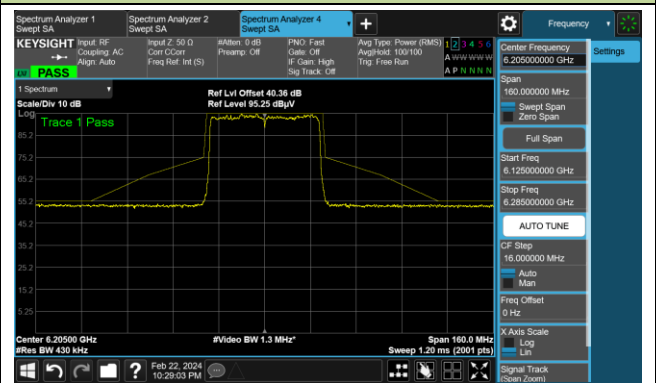

802.11ax-HE40 (Nss = 4)

Channel 3 (5965MHz)

The Reference Level

The Mask Data

Channel 51 (6205MHz)

The Reference Level

The Mask Data

Channel 91 (6405MHz)

The Reference Level

The Mask Data

802.11ax-HE40 (Nss = 4)

Channel 99 (6445MHz)

The Reference Level

The Mask Data

Channel 107 (6485MHz)

The Reference Level