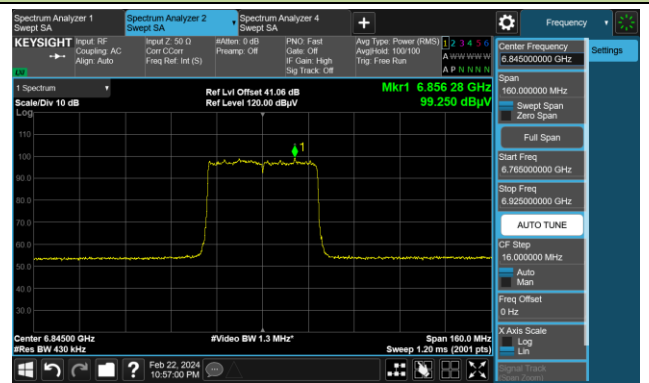

Channel 147 (685MHz)

The Reference Level

The Mask Data

Channel 179 (6845MHz)

The Reference Level

The Mask Data

802.11ax-HE40 (Nss = 4)

Channel 187 (6885MHz)

The Reference Level

The Mask Data

Channel 195 (6925MHz)

The Reference Level

The Mask Data

Channel 211 (7005MHz)

The Reference Level

The Mask Data