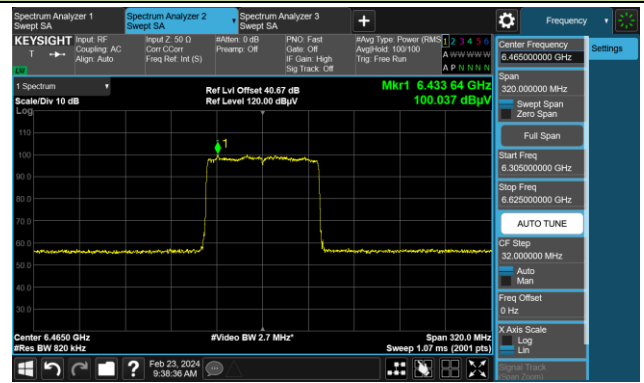

Channel 55 (6225MHz)

The Reference Level

The Mask Data

Channel 87 (6385MHz)

The Reference Level

The Mask Data

802.11ax-HE80 (Nss = 4)

Channel 103 (6465MHz)

The Reference Level

The Mask Data

Channel 119 (6545MHz)

The Reference Level

The Mask Data

Channel 151 (6705MHz)

The Reference Level

The Mask Data