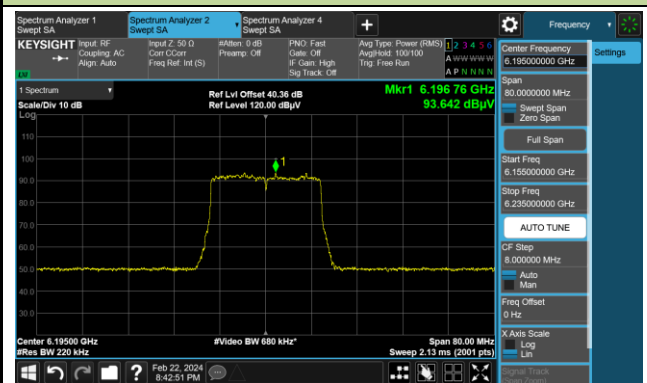

The Reference Level

The Mask Data

802.11be-EHT20 (N_{ss} = 4)

Channel 1 (5955MHz)

The Reference Level

The Mask Data

Channel 49 (6195MHz)

The Reference Level

The Mask Data

Channel 93 (6415MHz)

The Reference Level

The Mask Data

802.11be-EHT20 (N_{ss} = 4)

Channel 97 (6435MHz)

The Reference Level

The Mask Data