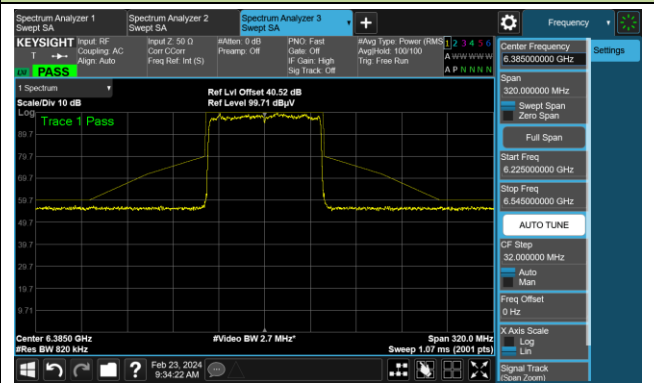

Channel 55 (6225MHz)

The Reference Level

The Mask Data

Channel 87 (6385MHz)

The Reference Level

The Mask Data

802.11ax-HE80 (Nss = 4)

Channel 103 (6465MHz)

The Reference Level

The Mask Data

Channel 119 (6545MHz)

The Reference Level

The Mask Data

Channel 151 (6705MHz)

The Reference Level

The Mask Data