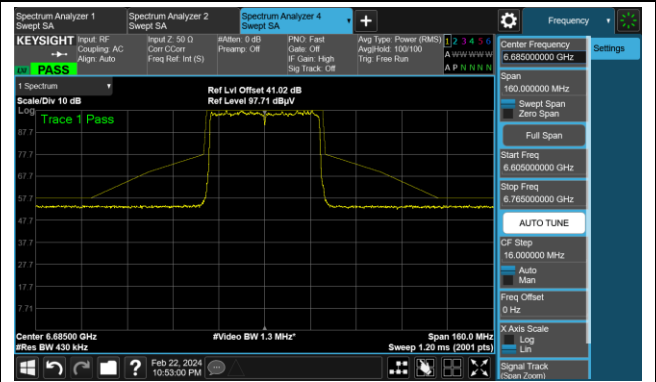

The Mask Data

Channel 115 (6525MHz)

The Reference Level

The Mask Data

802.11ax-HE40 (Nss = 4)

Channel 123 (6565MHz)

The Reference Level

The Mask Data

Channel 147 (685MHz)

The Reference Level

The Mask Data

Channel 179 (6845MHz)

The Reference Level

The Mask Data

802.11ax-HE40 (Nss = 4)

Channel 187 (6885MHz)

The Reference Level

The Mask Data

Channel 195 (6925MHz)

The Reference Level

The Mask Data

Channel 211 (7005MHz)

The Reference Level

The Mask Data