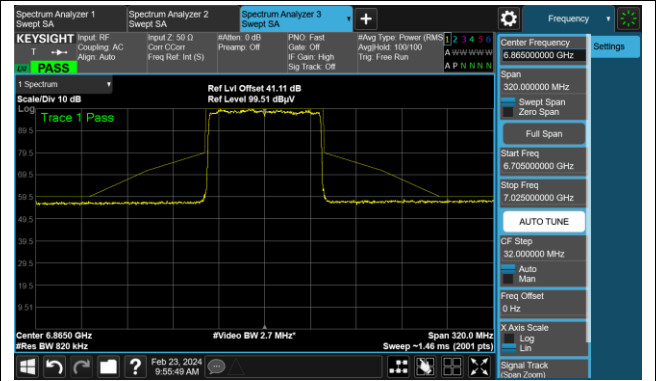

The Reference Level

The Mask Data

Channel 119 (6545MHz)

The Reference Level

The Mask Data

Channel 151 (6705MHz)

The Reference Level

The Mask Data

802.11ax-HE80 (N_{ss} = 4)

Channel 183 (6865MHz)

The Reference Level

The Mask Data

Channel 199 (6945MHz)

The Reference Level

The Mask Data

Channel 215 (7025MHz)