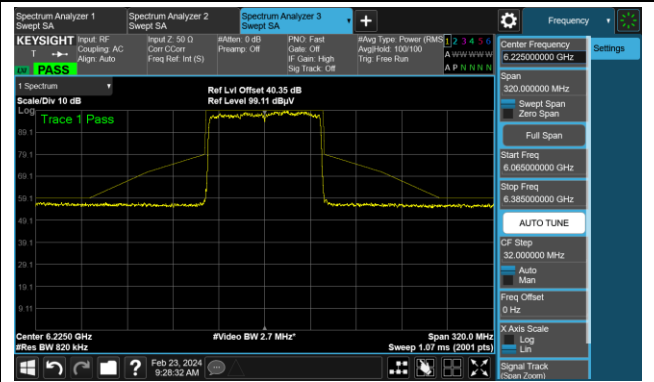

The Reference Level

The Mask Data

Channel 195 (6925MHz)

The Reference Level

The Mask Data

Channel 211 (7005MHz)

The Reference Level

The Mask Data

802.11ax-HE40 (Nss = 4)

Channel 227 (7085MHz)

The Reference Level

The Mask Data

802.11ax-HE80 (Nss = 4)

Channel 7 (5985MHz)

The Reference Level

The Mask Data

Channel 55 (6225MHz)

The Reference Level

The Mask Data

Channel 87 (6385MHz)

The Reference Level

The Mask Data

802.11ax-HE80 (Nss = 4)

Channel 103 (6465MHz)