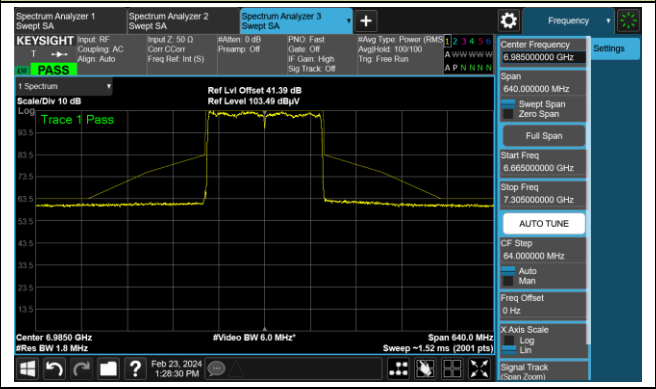

The Mask Data

Channel 79 (6345MHz)

The Reference Level

The Mask Data

802.11ax-HE160 (N_{ss} = 4)

Channel 111 (6505MHz)

The Reference Level

The Mask Data

Channel 143 (6665MHz)

The Reference Level

The Mask Data

Channel 175 (6825MHz)

The Reference Level

The Mask Data

802.11ax-HE160 (N_{ss} = 4)

Channel 207 (6985MHz)

The Reference Level

The Mask Data

802.11be-EHT20 (N_{ss} = 4)

Channel 1 (5955MHz)

The Reference Level

The Mask Data

Channel 49 (6195MHz)

The Reference Level