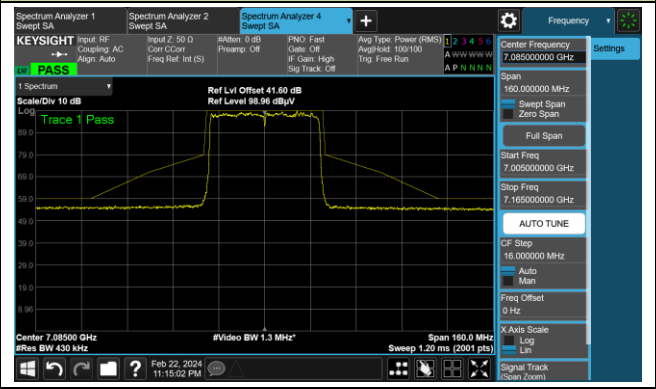

Channel 147 (685MHz)

The Reference Level

The Mask Data

Channel 179 (6845MHz)

The Reference Level

The Mask Data

802.11ax-HE40 (Nss = 4)

Channel 187 (6885MHz)

The Reference Level

The Mask Data

Channel 195 (6925MHz)

The Reference Level

The Mask Data

Channel 211 (7005MHz)

The Reference Level

The Mask Data

802.11ax-HE40 (Nss = 4)

Channel 227 (7085MHz)

The Reference Level

The Mask Data

802.11ax-HE80 (Nss = 4)

Channel 7 (5985MHz)

The Reference Level

The Mask Data