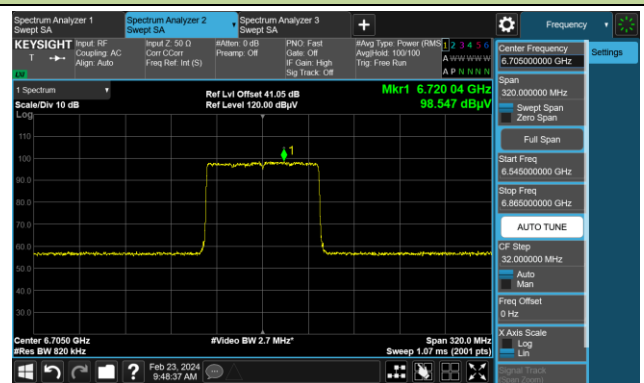

The Reference Level

The Mask Data

Channel 119 (6545MHz)

The Reference Level

The Mask Data

Channel 151 (6705MHz)

The Reference Level

The Mask Data

802.11ax-HE80 (N_{ss} = 4)

Channel 183 (6865MHz)

The Reference Level

The Mask Data

Channel 199 (6945MHz)

The Reference Level

The Mask Data

Channel 215 (7025MHz)