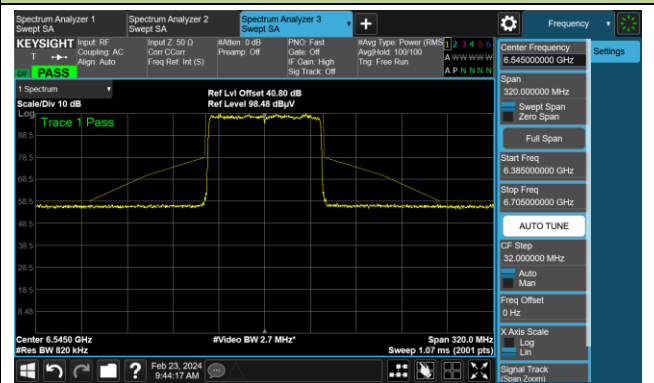

Channel 55 (6225MHz)

The Reference Level

The Mask Data

Channel 87 (6385MHz)

The Reference Level

The Mask Data

802.11ax-HE80 (Nss = 4)

Channel 103 (6465MHz)

The Reference Level

The Mask Data

Channel 119 (6545MHz)

The Reference Level

The Mask Data

Channel 151 (6705MHz)

The Reference Level

The Mask Data

802.11ax-HE80 (N_{ss} = 4)

Channel 183 (6865MHz)

The Reference Level

The Mask Data

Channel 199 (6945MHz)

The Reference Level

The Mask Data

Channel 215 (7025MHz)