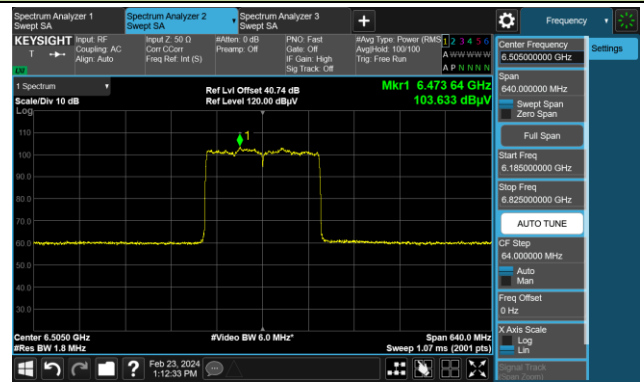

The Mask Data

Channel 79 (6345MHz)

The Reference Level

The Mask Data

802.11ax-HE160 (N_{ss} = 4)

Channel 111 (6505MHz)

The Reference Level

The Mask Data