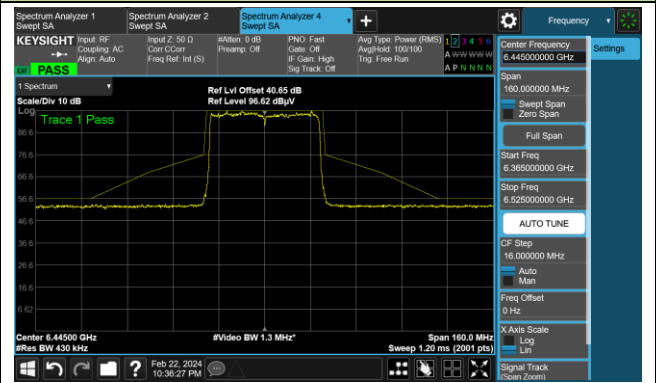

The Reference Level

The Mask Data

802.11ax-HE40 (Nss = 4)

Channel 99 (6445MHz)

The Reference Level

The Mask Data

Channel 107 (6485MHz)

The Reference Level

The Mask Data

Channel 115 (6525MHz)

The Reference Level

The Mask Data

802.11ax-HE40 (Nss = 4)

Channel 123 (6565MHz)

The Reference Level

The Mask Data