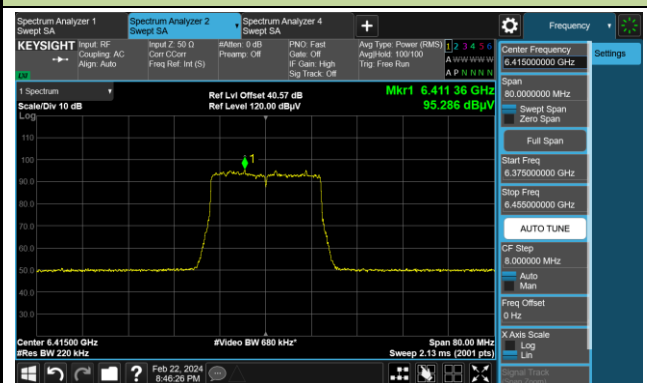

The Reference Level

The Mask Data

802.11be-EHT20 (N_{ss} = 4)

Channel 1 (5955MHz)

The Reference Level

The Mask Data

Channel 49 (6195MHz)

The Reference Level

The Mask Data

Channel 93 (6415MHz)

The Reference Level

The Mask Data

802.11be-EHT20 (N_{ss} = 4)

Channel 97 (6435MHz)

The Reference Level

The Mask Data