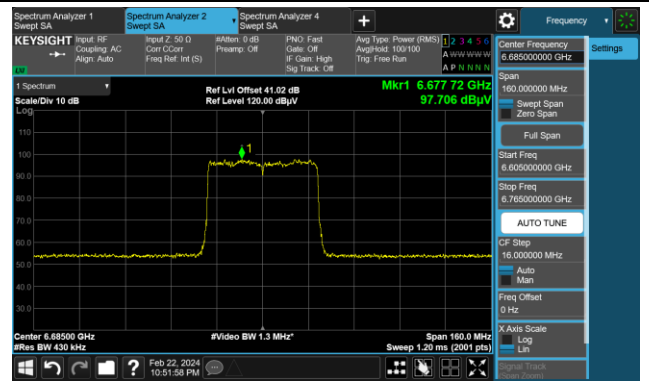

The Reference Level

The Mask Data

802.11ax-HE40 (Nss = 4)

Channel 99 (6445MHz)

The Reference Level

The Mask Data

Channel 107 (6485MHz)

The Reference Level

The Mask Data

Channel 115 (6525MHz)

The Reference Level

The Mask Data

802.11ax-HE40 (Nss = 4)

Channel 123 (6565MHz)

The Reference Level

The Mask Data

Channel 147 (685MHz)

The Reference Level

The Mask Data

Channel 179 (6845MHz)

The Reference Level

The Mask Data

802.11ax-HE40 (Nss = 4)

Channel 187 (6885MHz)

The Reference Level

The Mask Data

Channel 195 (6925MHz)

The Reference Level

The Mask Data

Channel 211 (7005MHz)

The Reference Level

The Mask Data