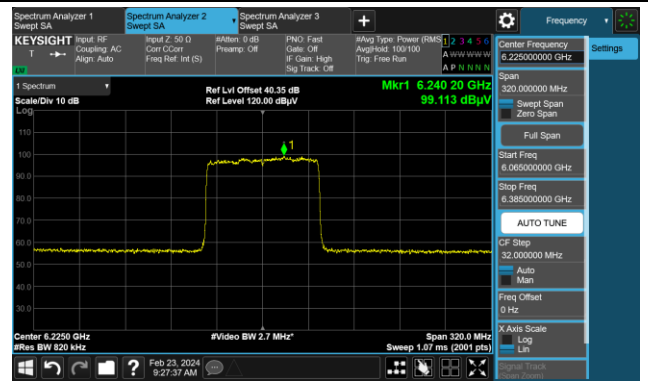

The Reference Level

The Mask Data

Channel 195 (6925MHz)

The Reference Level

The Mask Data

Channel 211 (7005MHz)

The Reference Level

The Mask Data

802.11ax-HE40 (Nss = 4)

Channel 227 (7085MHz)

The Reference Level

The Mask Data

802.11ax-HE80 (Nss = 4)

Channel 7 (5985MHz)

The Reference Level

The Mask Data

Channel 55 (6225MHz)

The Reference Level

The Mask Data

Channel 87 (6385MHz)

The Reference Level

The Mask Data

802.11ax-HE80 (Nss = 4)

Channel 103 (6465MHz)