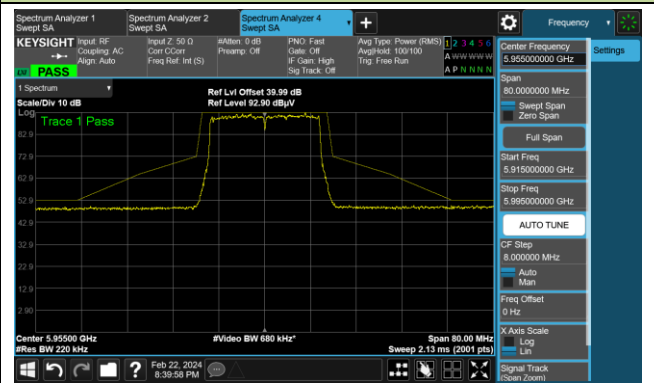

Channel 143 (6665MHz)

The Reference Level

The Mask Data

Channel 175 (6825MHz)

The Reference Level

The Mask Data

802.11ax-HE160 (N_{ss} = 4)

Channel 207 (6985MHz)

The Reference Level

The Mask Data

802.11be-EHT20 (N_{ss} = 4)

Channel 1 (5955MHz)

The Reference Level

The Mask Data

Channel 49 (6195MHz)

The Reference Level

The Mask Data

Channel 93 (6415MHz)

The Reference Level

The Mask Data

802.11be-EHT20 (N_{ss} = 4)

Channel 97 (6435MHz)

The Reference Level

The Mask Data