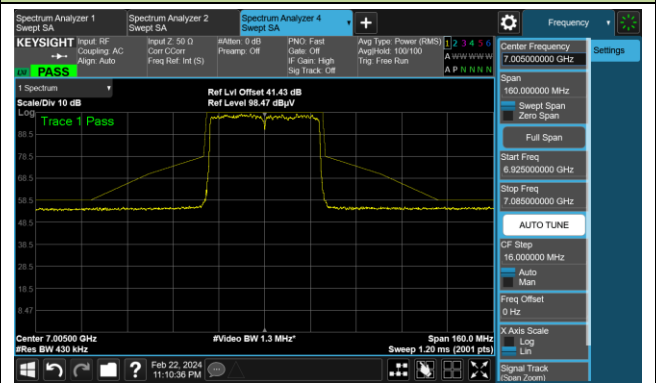

The Reference Level

The Mask Data

Channel 195 (6925MHz)

The Reference Level

The Mask Data

Channel 211 (7005MHz)

The Reference Level

The Mask Data

802.11ax-HE40 (Nss = 4)

Channel 227 (7085MHz)

The Reference Level

The Mask Data

802.11ax-HE80 (Nss = 4)

Channel 7 (5985MHz)

The Reference Level

The Mask Data