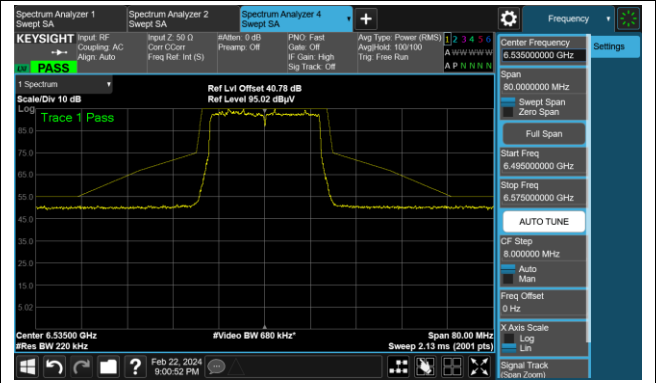

The Mask Data

Channel 93 (6415MHz)

The Reference Level

The Mask Data

802.11be-EHT20 (N_{ss} = 4)

Channel 97 (6435MHz)

The Reference Level

The Mask Data

Channel 105 (6475MHz)

The Reference Level

The Mask Data

Channel 113 (6515MHz)

The Reference Level

The Mask Data

802.11be-EHT20 (N_{ss} = 4)

Channel 117 (6535MHz)

The Reference Level

The Mask Data

Channel 153 (6715MHz)

The Reference Level

The Mask Data

Channel 181 (6855MHz)

The Reference Level

The Mask Data