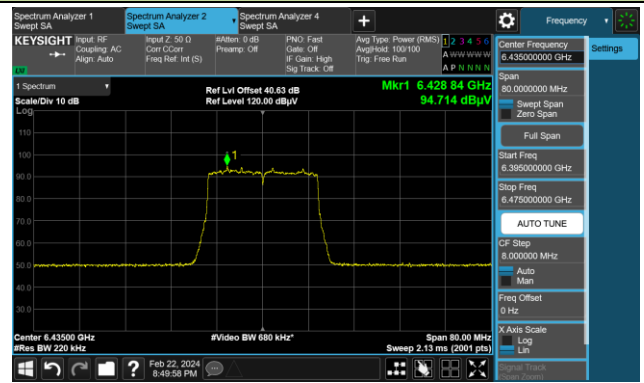

The Reference Level

The Mask Data

802.11be-EHT20 (N_{ss} = 4)

Channel 1 (5955MHz)

The Reference Level

The Mask Data

Channel 49 (6195MHz)

The Reference Level

The Mask Data

Channel 93 (6415MHz)

The Reference Level

The Mask Data

802.11be-EHT20 (N_{ss} = 4)

Channel 97 (6435MHz)

The Reference Level

The Mask Data

Channel 105 (6475MHz)

The Reference Level

The Mask Data

Channel 113 (6515MHz)

The Reference Level

The Mask Data

802.11be-EHT20 (N_{ss} = 4)

Channel 117 (6535MHz)