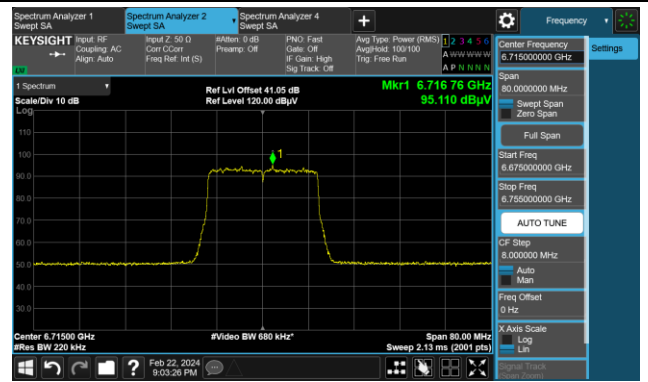

Channel 105 (6475MHz)

The Reference Level

The Mask Data

Channel 113 (6515MHz)

The Reference Level

The Mask Data

802.11be-EHT20 (N_{ss} = 4)

Channel 117 (6535MHz)

The Reference Level

The Mask Data

Channel 153 (6715MHz)

The Reference Level

The Mask Data

Channel 181 (6855MHz)

The Reference Level

The Mask Data